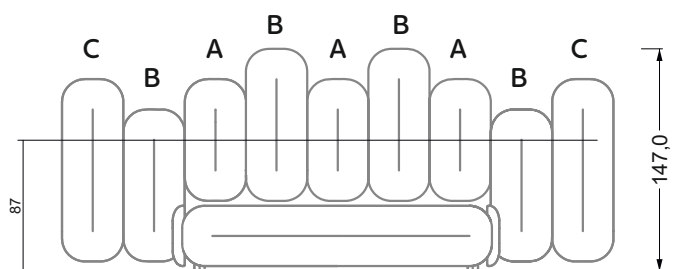

9-er

Breite: 364,5 cm