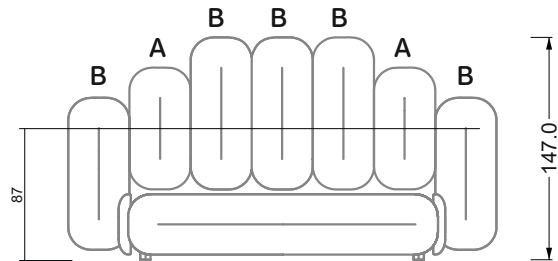

Breite: 243,0 cm

SET 2.1

W 129-200

7-er

Breite: 283,5 cm

8-er

Breite: 324,0 cm

9-er