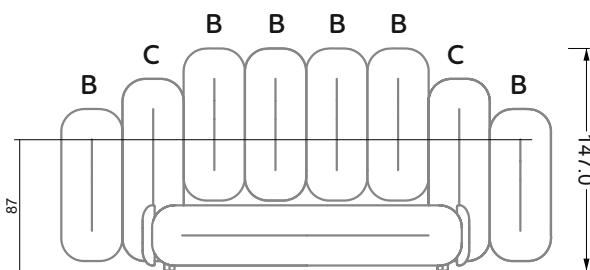

Breite: 243,0 cm

SET 2.1

W 129-200

7-er

Breite: 283,5 cm

8-er

Breite: 324,0 cm

9-er