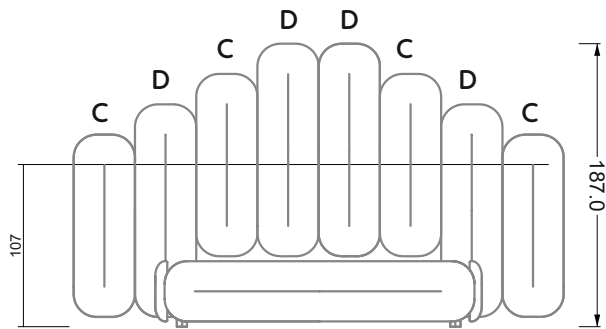

Breite: 243,0 cm

SET 2.1

W 129-200

7-er

Breite: 283,5 cm

8-er

Breite: 324,0 cm

9-er