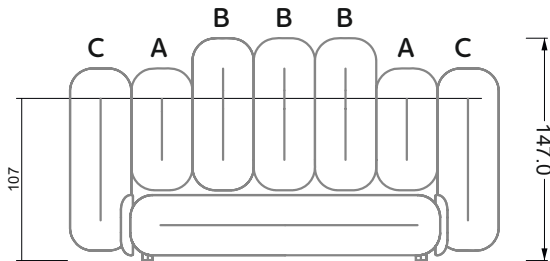

Breite: 243,0 cm

SET 2.1

W 129-200

7-er

Breite: 283,5 cm

8-er

Breite: 324,0 cm

9-er