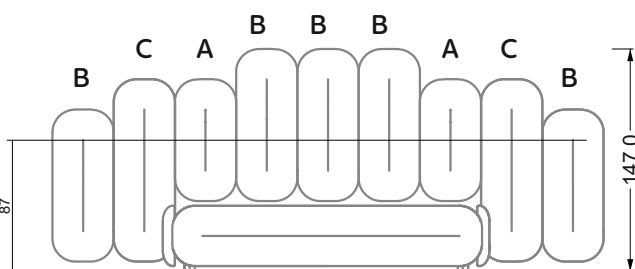

W130-160
Liegefläche 160 x 200 cm

W130-180
Liegefläche 180 x 200 cm

W130-200
Liegefläche 200 x 200 cm

9-er

Breite: 364,5 cm