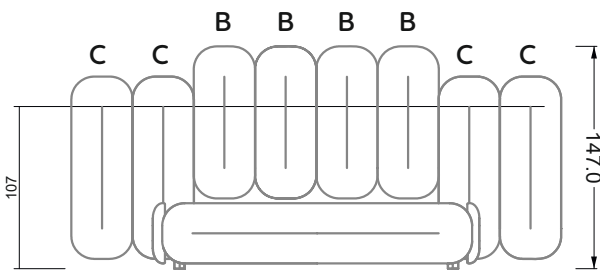

Breite: 243,0 cm

SET 2.1

W 129-200

7-er

Breite: 283,5 cm

8-er

Breite: 324,0 cm

9-er