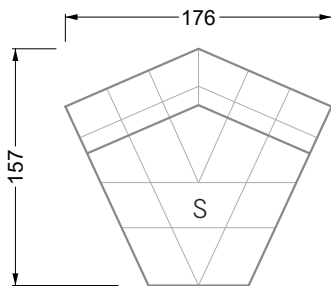

Edgy

107 • Corner sofas with short daybed

Edgy

107 • Corner sofas with long daybed

Edgy

107 • Asymmetrical corner sofas

Edgy

107 • Corner sofas seat depth 64 cm / 104 cm

Edgy

107 • Corner sofas seat depth 64 cm / 104 cm

recommendation for cushions: **D 108 Q**

recommendation for cushions: **D 108 Q**

Cloud 7

154 • Single elements • Longchair

Cloud 7

154 • Large combinations

Ocean 7

158 • Corner sofas seat depth 62 cm

Ocean 7

158 • Corner sofas seat depth 62 / 95 cm

W104-160
bed surface 160 x 200 cm

W104-180
bed surface 180 x 200 cm

W104-200
bed surface 200 x 200 cm

Box spring system mattress

width: 202,5 cm

W 129-160

6-some

width: 243,0 cm

SET 1.3

W 129-160

7-some

width: 283,5 cm