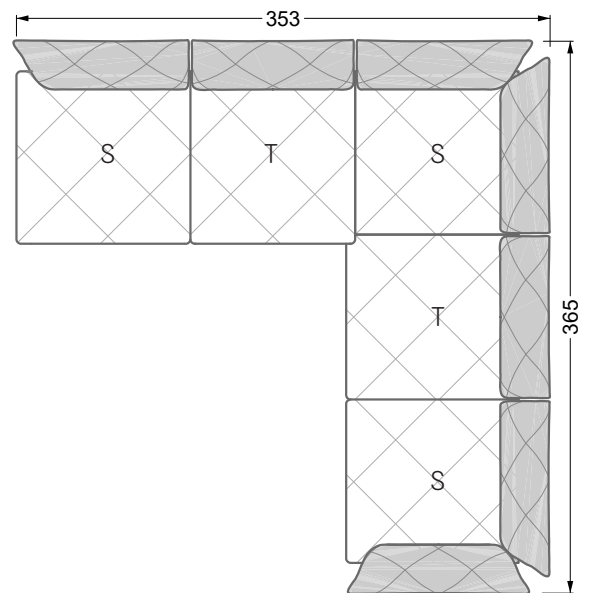

Balao

104 • Corner sofas with long daybed &
assembled backrests

Balao

104 • Corner sofas with short daybed &
assembled backrests

Balao

104 • Corner sofas with short daybed
assembled arm- and backrests

The dimensions apply to free-standing parts.

The add-on parts have an upholstery without rounding on the sides.

The end and individual parts have a rounding on their free sides (6CM).

This means that in case of a free combination of individual parts, 6cm must be deducted from the sides on the frame.

Edgy

107 • Corner sofas with short daybed

Edgy

107 • Corner sofas with long daybed

Edgy

107 • Asymmetrical corner sofas

Edgy

107 • Corner sofas seat depth 64 cm / 104 cm

width: 202,5 cm

W 129-160

6-some

width: 243,0 cm

SET 1.3

W 129-160

7-some

width: 283,5 cm