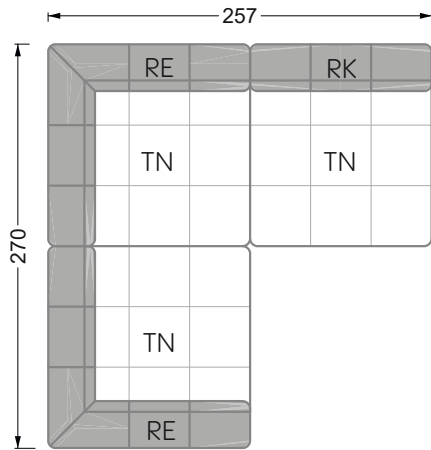

Balao

104 • Corner sofas with short daybed &
assembled backrests

Balao

104 • Corner sofas with short daybed
assembled arm- and backrests

The dimensions apply to free-standing parts.

The add-on parts have an upholstery without rounding on the sides.

The end and individual parts have a rounding on these free sides (6CM).

This means that in case of a free combination of individual parts, 6cm must be deducted from the sides on the frame.

Edgy

107 • Corner sofas with long daybed

Edgy

107 • Asymmetrical corner sofas

Edgy

107 • Asymmetrical corner sofas

Edgy

107 • Corner sofas seat depth 64 cm / 104 cm

Recommendation for cushions: **D 108 Q**

Recommendation for cushions: **D 108 Q**

Bed surface
160 x 200 cm

W 129-180

Bed surface
180 x 200 cm

W 129-200

Bed surface
200 x 200 cm

A
RP 129-80

B
RP 129-100

C
RP 129-120