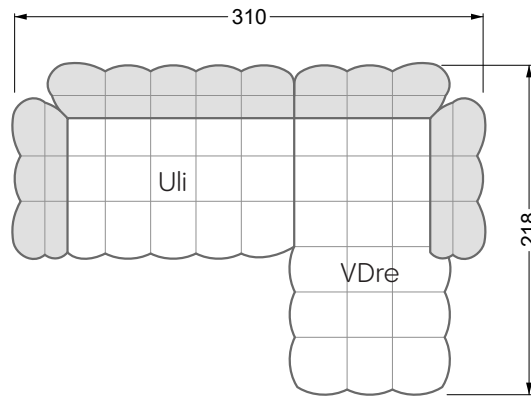

Couch- / Cofeetables

147

Armchairs

148

Dining & Chairs

149

Esfera

102 • Corner sofas

Balao

104 • Corner sofas with long daybed &
assembled backrests

Balao

104 • Corner sofas with short daybed &
assembled backrests

Balao

104 • Corner sofas with short daybed
assembled arm- and backrests

The dimensions apply to free-standing parts.

Edgy

107 • Corner sofas with short daybed

Edgy

107 • Corner sofas with long daybed

Edgy

107 • Asymmetrical corner sofas

Edgy

107 • Corner sofas seat depth 64 cm / 104 cm

width: 202,5 cm

W 129-160

6-some

width: 243,0 cm

SET 1.3

W 129-160

7-some

width: 283,5 cm