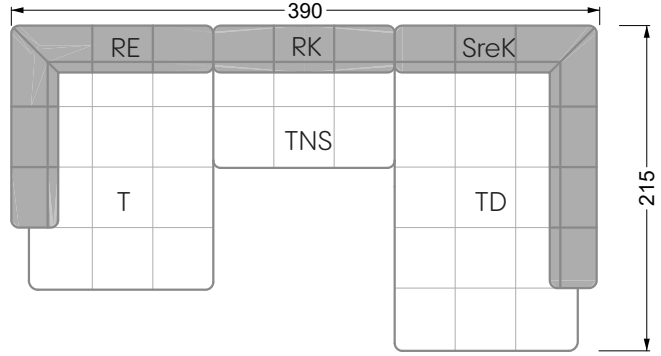

Balao

104 • Corner sofas with long daybed &
assembled backrests

Balao

104 • Corner sofas with short daybed &
assembled backrests

Balao

104 • Corner sofas with short daybed
assembled arm- and backrests

The dimensions apply to free-standing parts.

Edgy

107 • Corner sofas with short daybed

Edgy

107 • Corner sofas with long daybed

Edgy

107 • Asymmetrical corner sofas

Edgy

107 • Corner sofas seat depth 64 cm / 104 cm

Edgy

107 • Corner sofas seat depth 64 cm / 104 cm

recommendation for cushions: **D 108 Q**

recommendation for cushions: **D 108 Q**

Cloud 7

154 • Single elements • Longchair

Cloud 7

154 • Large combinations

Ocean 7

158 • Corner sofas seat depth 62 cm

Ocean 7

158 • Corner sofas seat depth 62 / 95 cm

W104-160
bed surface 160 x 200 cm

W104-180
bed surface 180 x 200 cm

W104-200
bed surface 200 x 200 cm

Box spring system mattress