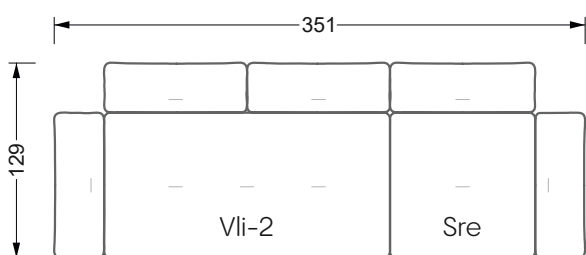

Beds

104 / Balaa0 Bed	123
129 / Creole Bed	124
130 / Fey0 Bed	155
154 / Cloud 7 Bed	156

Couch- & Coffeetables	157
----------------------------------	-----

Armchairs	158
------------------	-----

Dining & Chairs	159
----------------------------	-----

The dimensions apply to free-standing parts.

All sides of the sofa have a genuine upholstered side and can also be placed individually in the room.

If two individual parts are joined together, 6 cm (3 cm per element) must be subtracted on the extension sides, as the foam is compressed during joining.

Balao

104 • Corner sofas with short daybed &
assembled backrests

Balao

104 • Corner sofas with short daybed
assembled arm- and backrests

The dimensions apply to free-standing parts.

The add-on parts have an upholstery without rounding on the sides.

The end and individual parts have a rounding on these free sides (6CM).

This means that in case of a free combination of individual parts, 6cm must be deducted from the sides on the frame.

Edgy

107 • Corner sofas with long daybed