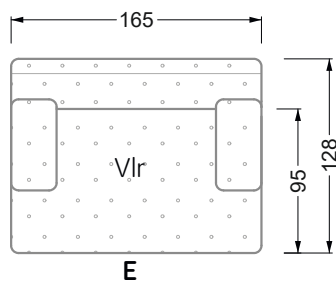

Edgy

107 • Asymmetrical corner sofas

Edgy

107 • Asymmetrical corner sofas

Edgy

107 • Corner sofas seat depth 64 cm / 104 cm

Recommendation for cushions: **D 108 Q**

Recommendation for cushions: **D 108 Q**

Ohlinda

118 • Corner sofas with arm- and backrests

Cocoa Island

119 • Corner sofas seat depth 62cm/95 cm

Cloud 7

154 • Large combinations

Ocean 7

158 • Corner sofas seat depth 95 cm

Ocean 7

158 • Corner sofas seat depth 62 / 95 cm

W104-160
Bed surface 160 x 200 cm

W104-180
Bed surface 180 x 200 cm

W104-200
Bed surface 200 x 200 cm

Box spring system mattress

Cold foam mattress

W 129-160

Bed surface
160 x 200 cm

W 129-180

Bed surface
180 x 200 cm

W 129-200

Bed surface
200 x 200 cm

A
RP 129-80

B
RP 129-100

C
RP 129-120