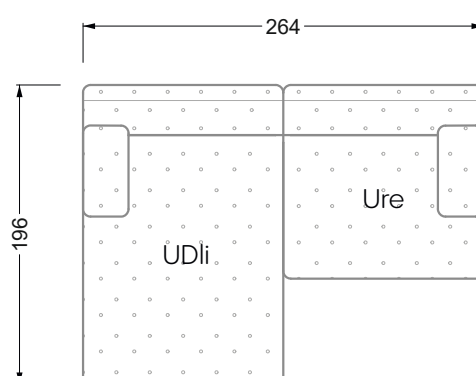

Edgy

107 • Asymmetrical corner sofas

Edgy

107 • Asymmetrical corner sofas

Edgy

107 • Corner sofas seat depth 64 cm / 104 cm

Recommendation for cushions: **D 108 Q**

Recommendation for cushions: **D 108 Q**

Ohlinda

118 • Corner sofas with arm- and backrests

Cocoa Island

119 • Corner sofas seat depth 62cm/95 cm

Cloud 7

154 • Large combinations

Ocean 7

158 • Corner sofas seat depth 95 cm

Bed surface
160 x 200 cm

W 129-180

Bed surface
180 x 200 cm

W 129-200

Bed surface
200 x 200 cm

A
RP 129-80

B
RP 129-100

C
RP 129-120