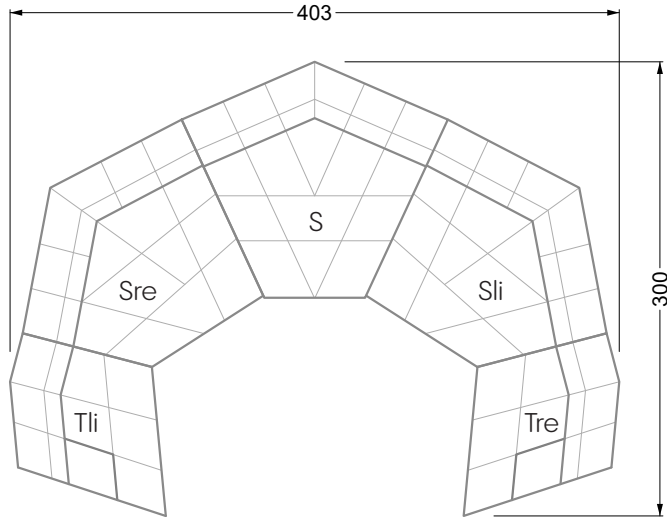

Edgy

107 • Corner sofas with short daybed

Edgy

107 • Corner sofas with long daybed

Edgy

107 • Asymmetrical corner sofas

Edgy

107 • Corner sofas seat depth 64 cm / 104 cm

Edgy

107 • Corner sofas seat depth 64 cm / 104 cm

recommendation for cushions: **D 108 Q**

recommendation for cushions: **D 108 Q**

Cloud 7

154 • Single elements • Longchair

Cloud 7

154 • Large combinations

Ocean 7

158 • Corner sofas seat depth 62 cm

Ocean 7

158 • Corner sofas seat depth 62 / 95 cm

W104-160
bed surface 160 x 200 cm

W104-180
bed surface 180 x 200 cm

W104-200
bed surface 200 x 200 cm

Box spring system mattress

Cold foam mattress

W 129-160
bed surface
160 x 200 cm

W 129-180
bed surface
180 x 200 cm

W 129-200
bed surface
200 x 200 cm

A

RP 129-80

B

RP 129-100