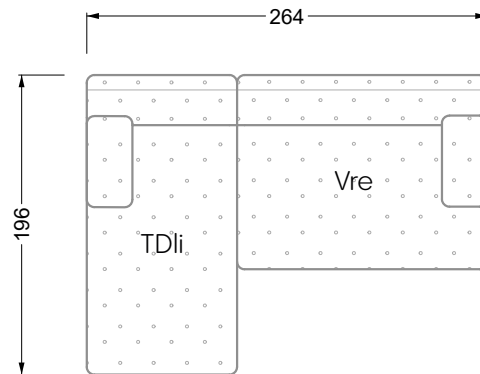

Edgy

107 • Corner sofas with short daybed

Edgy

107 • Corner sofas with long daybed

Edgy

107 • Asymmetrical corner sofas

Edgy

107 • Corner sofas seat depth 64 cm / 104 cm

Edgy

107 • Corner sofas seat depth 64 cm / 104 cm

recommendation for cushions: **D 108 Q**

recommendation for cushions: **D 108 Q**

Cloud 7

154 • Single elements • Longchair

Cloud 7

154 • Large combinations

Ocean 7

158 • Corner sofas seat depth 62 cm

Ocean 7

158 • Corner sofas seat depth 62 / 95 cm

W104-160
bed surface 160 x 200 cm

W104-180
bed surface 180 x 200 cm

W104-200
bed surface 200 x 200 cm

Box spring system mattress

Cold foam mattress

W 129-160
bed surface
160 x 200 cm

W 129-180
bed surface
180 x 200 cm

W 129-200
bed surface
200 x 200 cm

A

RP 129-80

B

RP 129-100