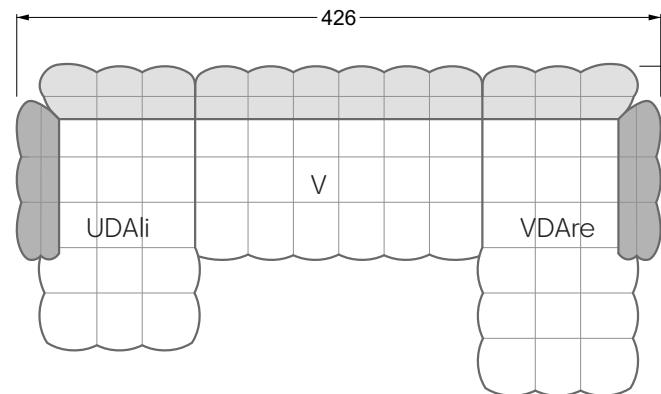

Balao

104 • Corner sofas with long daybed &
assembled backrests

Balao

104 • Corner sofas with short daybed &
assembled backrests

Balao

104 • Corner sofas with short daybed
assembled arm- and backrests

The dimensions apply to free-standing parts.

The add-on parts have an upholstery without rounding on the sides.

The end and individual parts have a rounding on their free sides (6CM).

This means that in case of a free combination of individual parts, 6cm must be deducted from the sides on the frame.

Edgy

107 • Corner sofas with short daybed

Edgy

107 • Corner sofas with long daybed

Edgy

107 • Asymmetrical corner sofas

Edgy

107 • Corner sofas seat depth 64 cm / 104 cm

width: 202,5 cm

W 129-160

6-some

width: 243,0 cm

SET 1.3

W 129-160

7-some

width: 283,5 cm