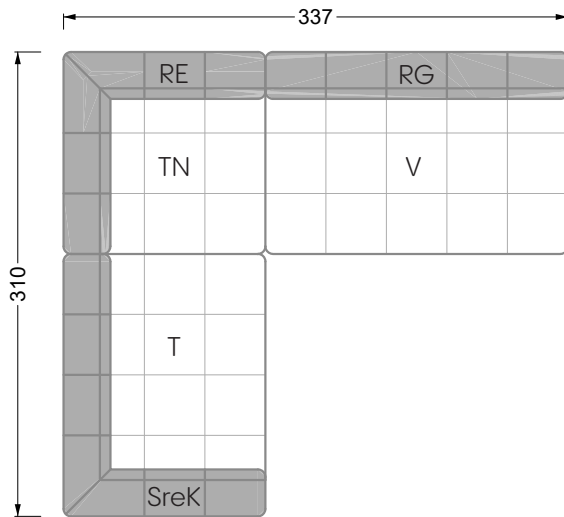

Edgy

107 • Corner sofas with short daybed

Edgy

107 • Corner sofas with long daybed

Edgy

107 • Asymmetrical corner sofas

Edgy

107 • Corner sofas seat depth 64 cm / 104 cm

Edgy

107 • Corner sofas seat depth 64 cm / 104 cm

recommendation for cushions: **D 108 Q**

recommendation for cushions: **D 108 Q**

Cloud 7

154 • Single elements • Longchair

Cloud 7

154 • Large combinations

Ocean 7

158 • Corner sofas seat depth 62 cm

Ocean 7

158 • Corner sofas seat depth 62 / 95 cm

W104-160
bed surface 160 x 200 cm

W104-180
bed surface 180 x 200 cm

W104-200
bed surface 200 x 200 cm

Box spring system mattress

width: 202,5 cm

W 129-160

6-some

width: 243,0 cm

SET 1.3

W 129-160

7-some

width: 283,5 cm