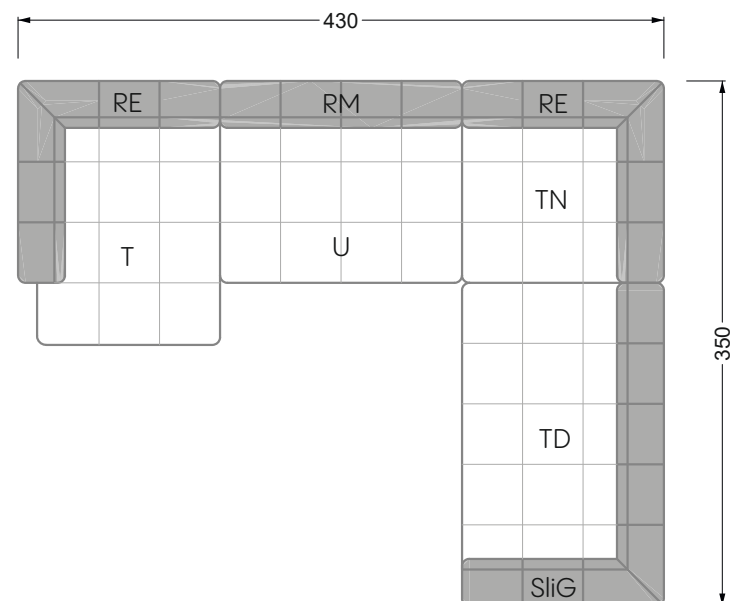

Balao

104 • Corner sofas with short daybed &
assembled backrests

Balao

104 • Corner sofas with short daybed
assembled arm- and backrests

The dimensions apply to free-standing parts.

The add-on parts have an upholstery without rounding on the sides.

The end and individual parts have a rounding on these free sides (6CM).

This means that in case of a free combination of individual parts, 6cm must be deducted from the sides on the frame.

Edgy

107 • Corner sofas with long daybed

Edgy

107 • Asymmetrical corner sofas

Edgy

107 • Asymmetrical corner sofas

Edgy

107 • Corner sofas seat depth 64 cm / 104 cm

Recommendation for cushions: **D 108 Q**

Recommendation for cushions: **D 108 Q**