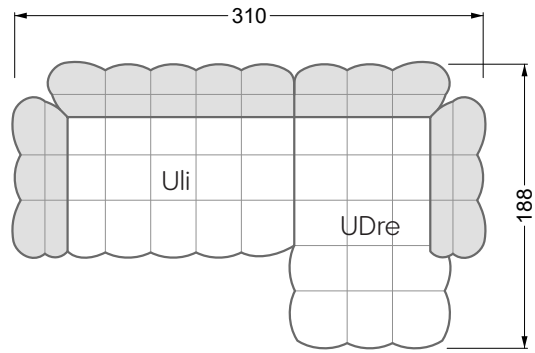

Balao

104 • Corner sofas with long daybed &
assembled backrests

Balao

104 • Corner sofas with short daybed &
assembled backrests

Balao

104 • Corner sofas with short daybed
assembled arm- and backrests

The dimensions apply to free-standing parts.

The add-on parts have an upholstery without rounding on the sides.

The end and individual parts have a rounding on their free sides (6CM).

This means that in case of a free combination of individual parts, 6cm must be deducted from the sides on the frame.

Edgy

107 • Corner sofas with short daybed

Edgy

107 • Corner sofas with long daybed

Edgy

107 • Asymmetrical corner sofas

Edgy

107 • Corner sofas seat depth 64 cm / 104 cm

width: 202,5 cm

W 129-160

6-some

width: 243,0 cm

SET 1.3

W 129-160

7-some

width: 283,5 cm