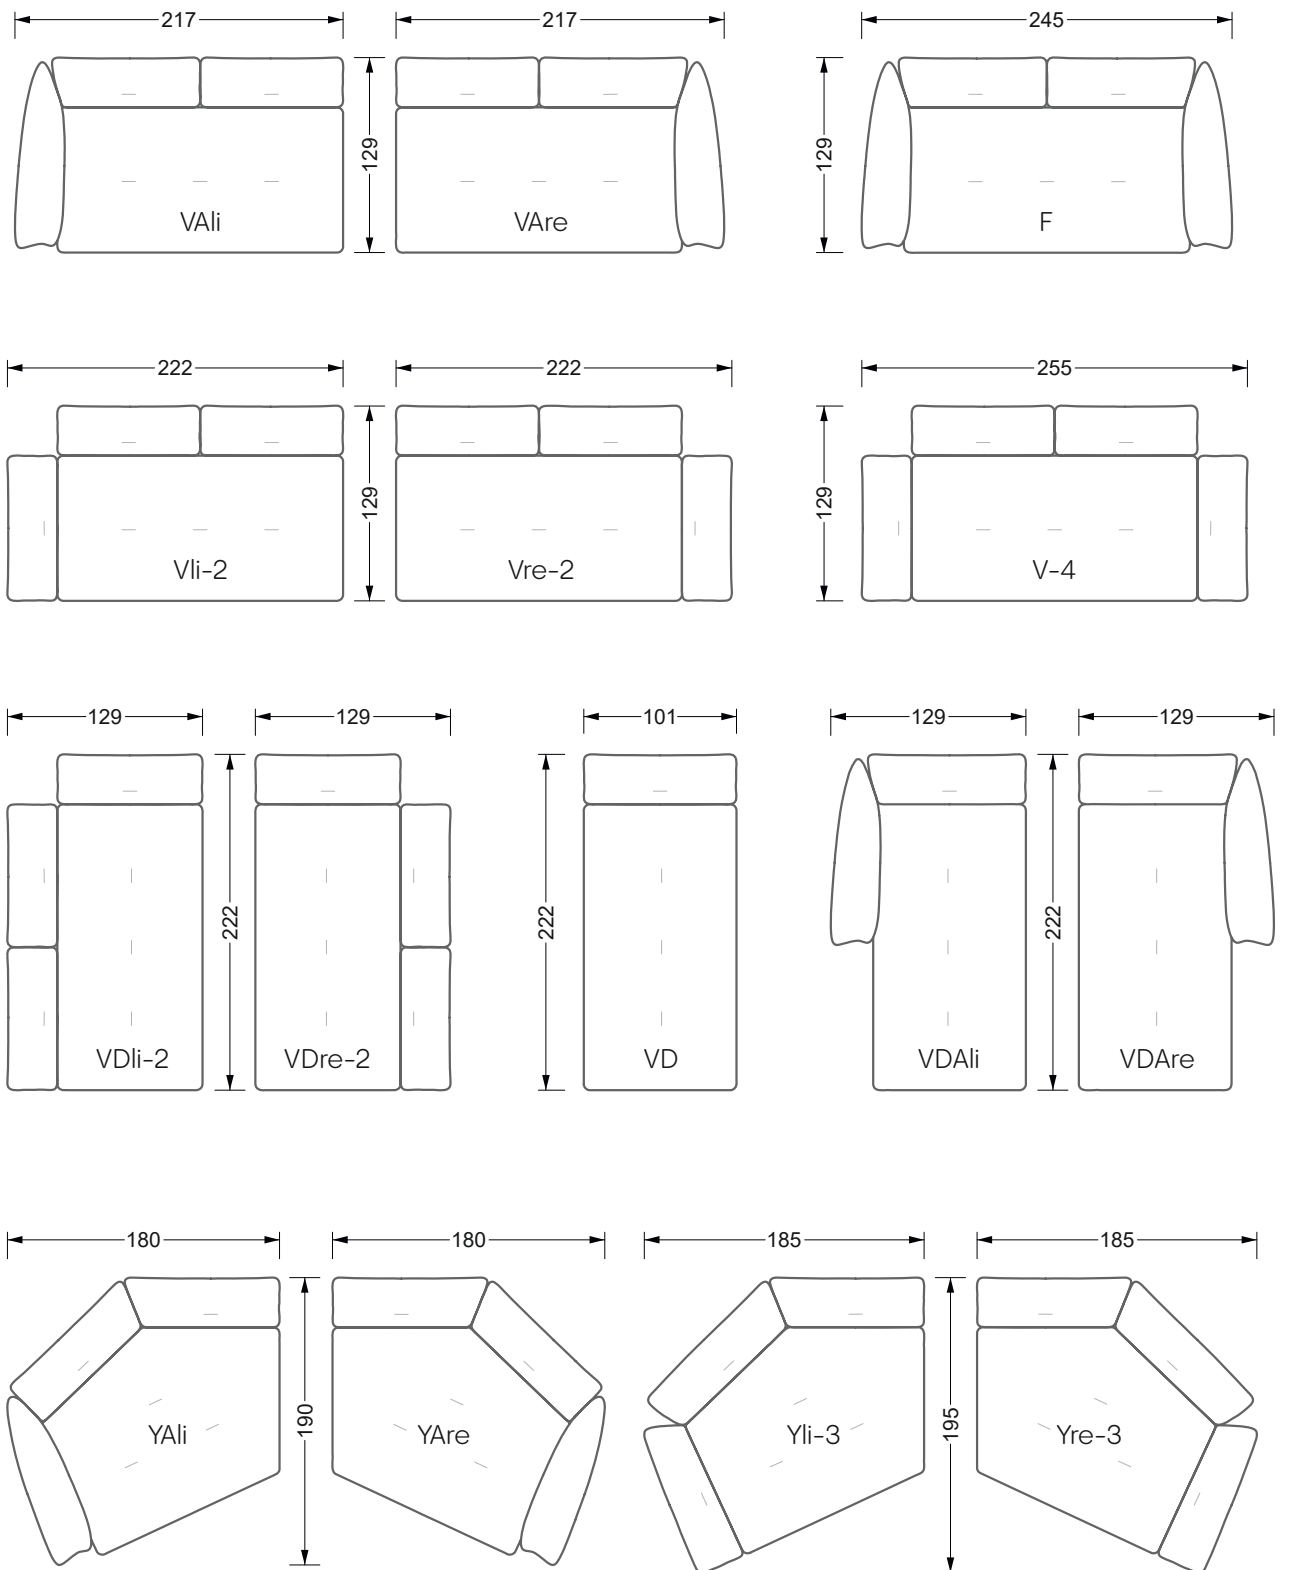

The dimensions apply to free-standing parts.

All sides of the sofa have a genuine upholstered side and can also be placed individually in the room.

If two individual parts are joined together, 6 cm (3 cm per element) must be subtracted on the extension sides, as the foam is compressed during joining.

Balao

104 • Corner sofas with short daybed &
assembled backrests

Balao

104 • Corner sofas with short daybed
assembled arm- and backrests

The dimensions apply to free-standing parts.

The add-on parts have an upholstery without rounding on the sides.

Bed surface
160 x 200 cm

W 129-180

Bed surface
180 x 200 cm

W 129-200

Bed surface
200 x 200 cm

A
RP 129-80

B
RP 129-100

C
RP 129-120

W 129-180

Bed drawer can also be
turned 90 degrees

W 129-180

W 129-180

5-some

Width: 202,5 cm

6-some

Width: 243,0 cm