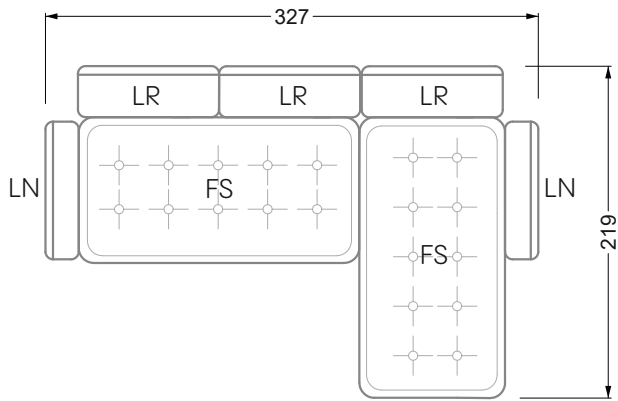

Balao

104 • Corner sofas with short daybed &
assembled backrests

Balao

104 • Corner sofas with short daybed
assembled arm- and backrests

The dimensions apply to free-standing parts.

The add-on parts have an upholstery without rounding on the sides.

The end and individual parts have a rounding on these free sides (6CM).

This means that in case of a free combination of individual parts, 6cm must be deducted from the sides on the frame.

Edgy

107 • Corner sofas with long daybed

Edgy

107 • Asymmetrical corner sofas

Edgy

107 • Asymmetrical corner sofas

Edgy

107 • Corner sofas seat depth 64 cm / 104 cm

Recommendation for cushions: **D 108 Q**

Recommendation for cushions: **D 108 Q**

Ohlinda

118 • Corner sofas with arm- and backrests

Cocoa Island

119 • Corner sofas seat depth 62cm/95 cm

Cloud 7

154 • Large combinations

Ocean 7

158 • Corner sofas seat depth 95 cm