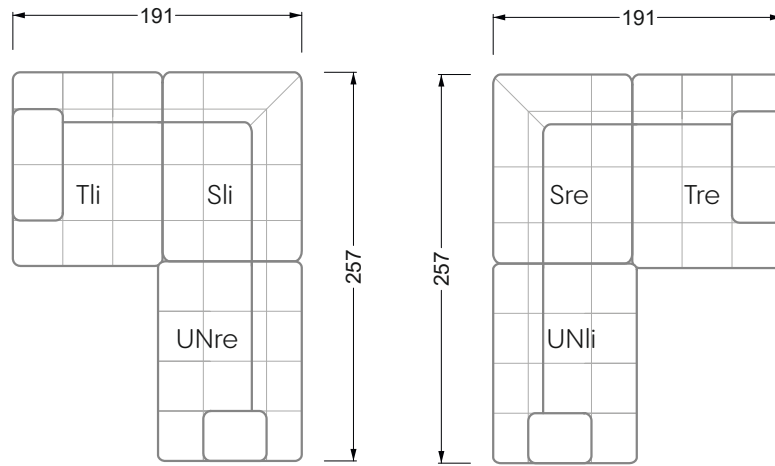

Edgy

107 • Asymmetrical corner sofas

Edgy

107 • Asymmetrical corner sofas

Edgy

107 • Corner sofas seat depth 64 cm / 104 cm

Recommendation for cushions: **D 108 Q**

Recommendation for cushions: **D 108 Q**

Ohlinda

118 • Corner sofas with arm- and backrests

Cocoa Island

119 • Corner sofas seat depth 62cm/95 cm

Cloud 7

154 • Large combinations

Ocean 7

158 • Corner sofas seat depth 95 cm

Ocean 7

158 • Corner sofas seat depth 62 / 95 cm

W104-160
Bed surface 160 x 200 cm

W104-180
Bed surface 180 x 200 cm

W104-200
Bed surface 200 x 200 cm

Box spring system mattress

Cold foam mattress

W 129-160

Bed surface
160 x 200 cm

W 129-180

Bed surface
180 x 200 cm

W 129-200

Bed surface
200 x 200 cm

A
RP 129-80

B
RP 129-100

C
RP 129-120