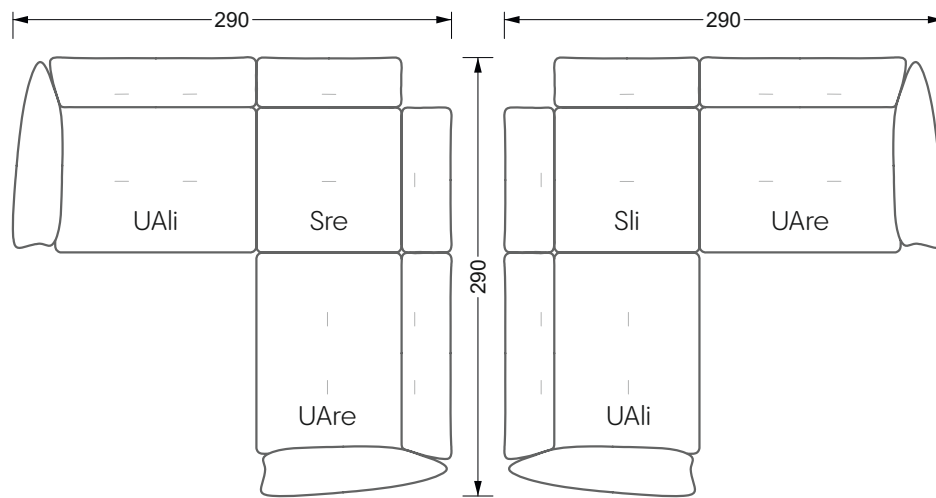

Beds

104 / Balaa0 Bed	123
129 / Creole Bed	124
130 / Fey0 Bed	155
154 / Cloud 7 Bed	156

Couch- & Coffeetables	157
----------------------------------	-----

Armchairs	158
------------------	-----

Dining & Chairs	159
----------------------------	-----

The dimensions apply to free-standing parts.

All sides of the sofa have a genuine upholstered side and can also be placed individually in the room.

If two individual parts are joined together, 6 cm (3 cm per element) must be subtracted on the extension sides, as the foam is compressed during joining.

Balao

104 • Corner sofas with short daybed &
assembled backrests

Balao

104 • Corner sofas with short daybed
assembled arm- and backrests

The dimensions apply to free-standing parts.

The add-on parts have an upholstery without rounding on the sides.

Width: 283,5 cm

8-some

Width: 324,0 cm

9-some

Width: 364,5 cm

W 129-160

5-some

Width: 202,5 cm