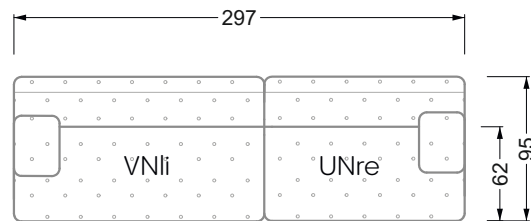

Ohlinda

118 • Corner sofas with arm- and backrests

Cocoa Island

119 • Corner sofas seat depth 62cm/95 cm

Cloud 7

154 • Large combinations

Ocean 7

158 • Corner sofas seat depth 95 cm

Bed surface
160 x 200 cm

W 129-180

Bed surface
180 x 200 cm

W 129-200

Bed surface
200 x 200 cm

A
RP 129-80

B
RP 129-100

C
RP 129-120