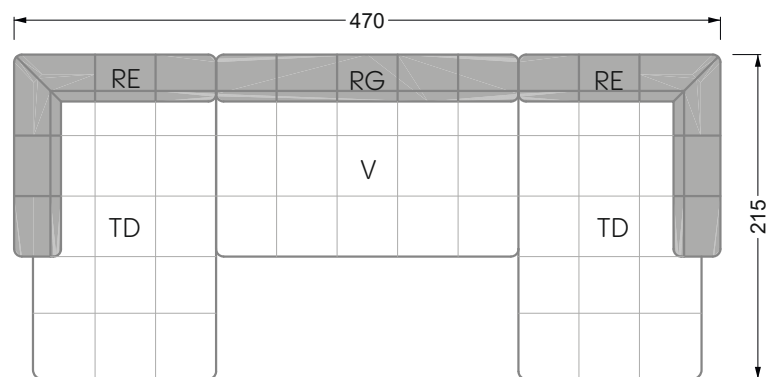

Balao

104 • Corner sofas with short daybed &
assembled backrests

Balao

104 • Corner sofas with short daybed
assembled arm- and backrests

The dimensions apply to free-standing parts.

The add-on parts have an upholstery without rounding on the sides.

The end and individual parts have a rounding on these free sides (6CM).

This means that in case of a free combination of individual parts, 6cm must be deducted from the sides on the frame.

Edgy

107 • Corner sofas with long daybed

Edgy

107 • Asymmetrical corner sofas

Edgy

107 • Asymmetrical corner sofas

Edgy

107 • Corner sofas seat depth 64 cm / 104 cm

Recommendation for cushions: **D 108 Q**

Recommendation for cushions: **D 108 Q**

Ohlinda

118 • Corner sofas with arm- and backrests

Cocoa Island

119 • Corner sofas seat depth 62cm/95 cm

Cloud 7

154 • Large combinations

Ocean 7

158 • Corner sofas seat depth 95 cm