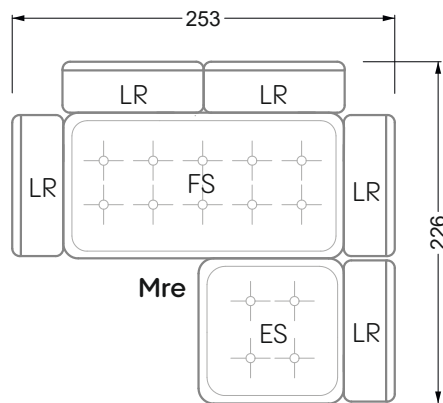

Balao

104 • Corner sofas with short daybed &
assembled backrests

Balao

104 • Corner sofas with short daybed
assembled arm- and backrests

The dimensions apply to free-standing parts.

The add-on parts have an upholstery without rounding on the sides.

The end and individual parts have a rounding on these free sides (6CM).

This means that in case of a free combination of individual parts, 6cm must be deducted from the sides on the frame.

Edgy

107 • Corner sofas with long daybed

Edgy

107 • Asymmetrical corner sofas

Edgy

107 • Asymmetrical corner sofas

Edgy

107 • Corner sofas seat depth 64 cm / 104 cm

Recommendation for cushions: **D 108 Q**

Recommendation for cushions: **D 108 Q**

Ohlinda

118 • Corner sofas with arm- and backrests

Cocoa Island

119 • Corner sofas seat depth 62cm/95 cm

Cloud 7

154 • Large combinations

Ocean 7

158 • Corner sofas seat depth 95 cm