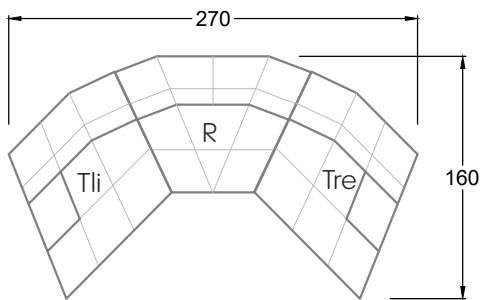

Edgy

107 • Corner sofas with short daybed

Edgy

107 • Corner sofas with long daybed

Edgy

107 • Asymmetrical corner sofas

Edgy

107 • Corner sofas seat depth 64 cm / 104 cm

Edgy

107 • Corner sofas seat depth 64 cm / 104 cm

recommendation for cushions: **D 108 Q**

recommendation for cushions: **D 108 Q**

Cloud 7

154 • Single elements • Longchair

Cloud 7

154 • Large combinations

Ocean 7

158 • Corner sofas seat depth 62 cm

Ocean 7

158 • Corner sofas seat depth 62 / 95 cm

W104-160
bed surface 160 x 200 cm

W104-180
bed surface 180 x 200 cm

W104-200
bed surface 200 x 200 cm

Box spring system mattress

Cold foam mattress

W 129-160
bed surface
160 x 200 cm

W 129-180
bed surface
180 x 200 cm

W 129-200
bed surface
200 x 200 cm

A

RP 129-80

B

RP 129-100