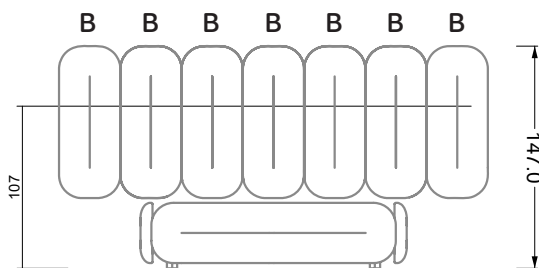

G

RP 129-200

W 129-160

W 129-160

W 129-160

4-some

width: 176,0 cm

W 129-160

5-some
width: 202,5 cm

6-some
width: 243,0 cm

W 129-160

7-some
width: 283,5 cm

8-some
width: 324,0 cm

9-some
width: 364,5 cm

W 129-160

5-some

width: 202,5 cm

W 129-160

6-some

width: 243,0 cm

SET 1.3

W 129-160

7-some

width: 283,5 cm