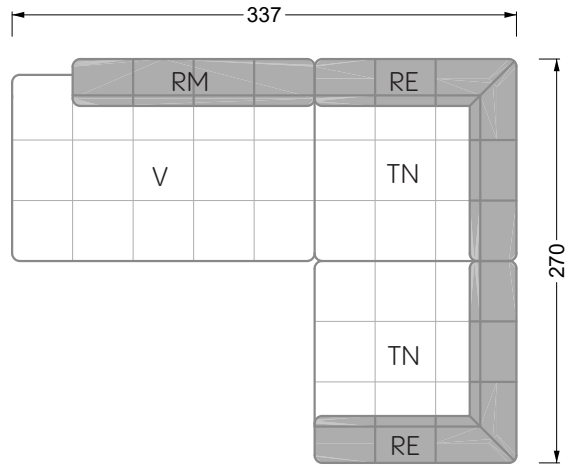

Edgy

107 • Corner sofas with short daybed

Edgy

107 • Corner sofas with long daybed

Edgy

107 • Asymmetrical corner sofas

Edgy

107 • Corner sofas seat depth 64 cm / 104 cm

Edgy

107 • Corner sofas seat depth 64 cm / 104 cm

recommendation for cushions: **D 108 Q**

recommendation for cushions: **D 108 Q**

Cloud 7

154 • Single elements • Longchair

Cloud 7

154 • Large combinations

width: 202,5 cm

W 129-160

6-some

width: 243,0 cm

SET 1.3

W 129-160

7-some

width: 283,5 cm