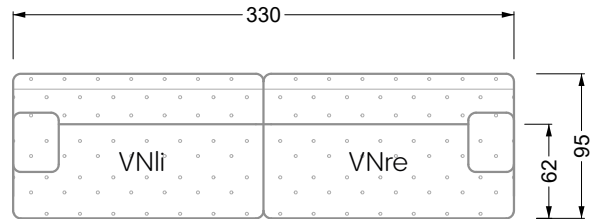

Edgy

107 • Corner sofas with short daybed

Edgy

107 • Corner sofas with long daybed

Edgy

107 • Asymmetrical corner sofas

Edgy

107 • Corner sofas seat depth 64 cm / 104 cm

Edgy

107 • Corner sofas seat depth 64 cm / 104 cm

recommendation for cushions: **D 108 Q**

recommendation for cushions: **D 108 Q**

Cloud 7

154 • Single elements • Longchair

Cloud 7

154 • Large combinations

Ocean 7

158 • Corner sofas seat depth 62 cm

Ocean 7

158 • Corner sofas seat depth 62 / 95 cm

W104-160
bed surface 160 x 200 cm

W104-180
bed surface 180 x 200 cm

W104-200
bed surface 200 x 200 cm

Box spring system mattress