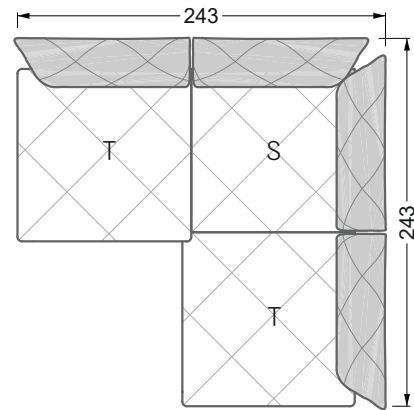

The dimensions apply to free-standing parts.

All sides of the sofa have a genuine upholstered side and can also be placed individually in the room.

If two individual parts are joined together, 6 cm (3 cm per element) must be subtracted on the extension sides, as the foam is compressed during joining.

Balao

104 • Corner sofas with short daybed &
assembled backrests

Balao

104 • Corner sofas with short daybed
assembled arm- and backrests

The dimensions apply to free-standing parts.

The add-on parts have an upholstery without rounding on the sides.

The end and individual parts have a rounding on these free sides (6CM).

This means that in case of a free combination of individual parts, 6cm must be deducted from the sides on the frame.

Edgy

107 • Corner sofas with long daybed

Edgy

107 • Asymmetrical corner sofas

Edgy

107 • Asymmetrical corner sofas

Edgy

107 • Corner sofas seat depth 64 cm / 104 cm

Recommendation for cushions: **D 108 Q**

Recommendation for cushions: **D 108 Q**