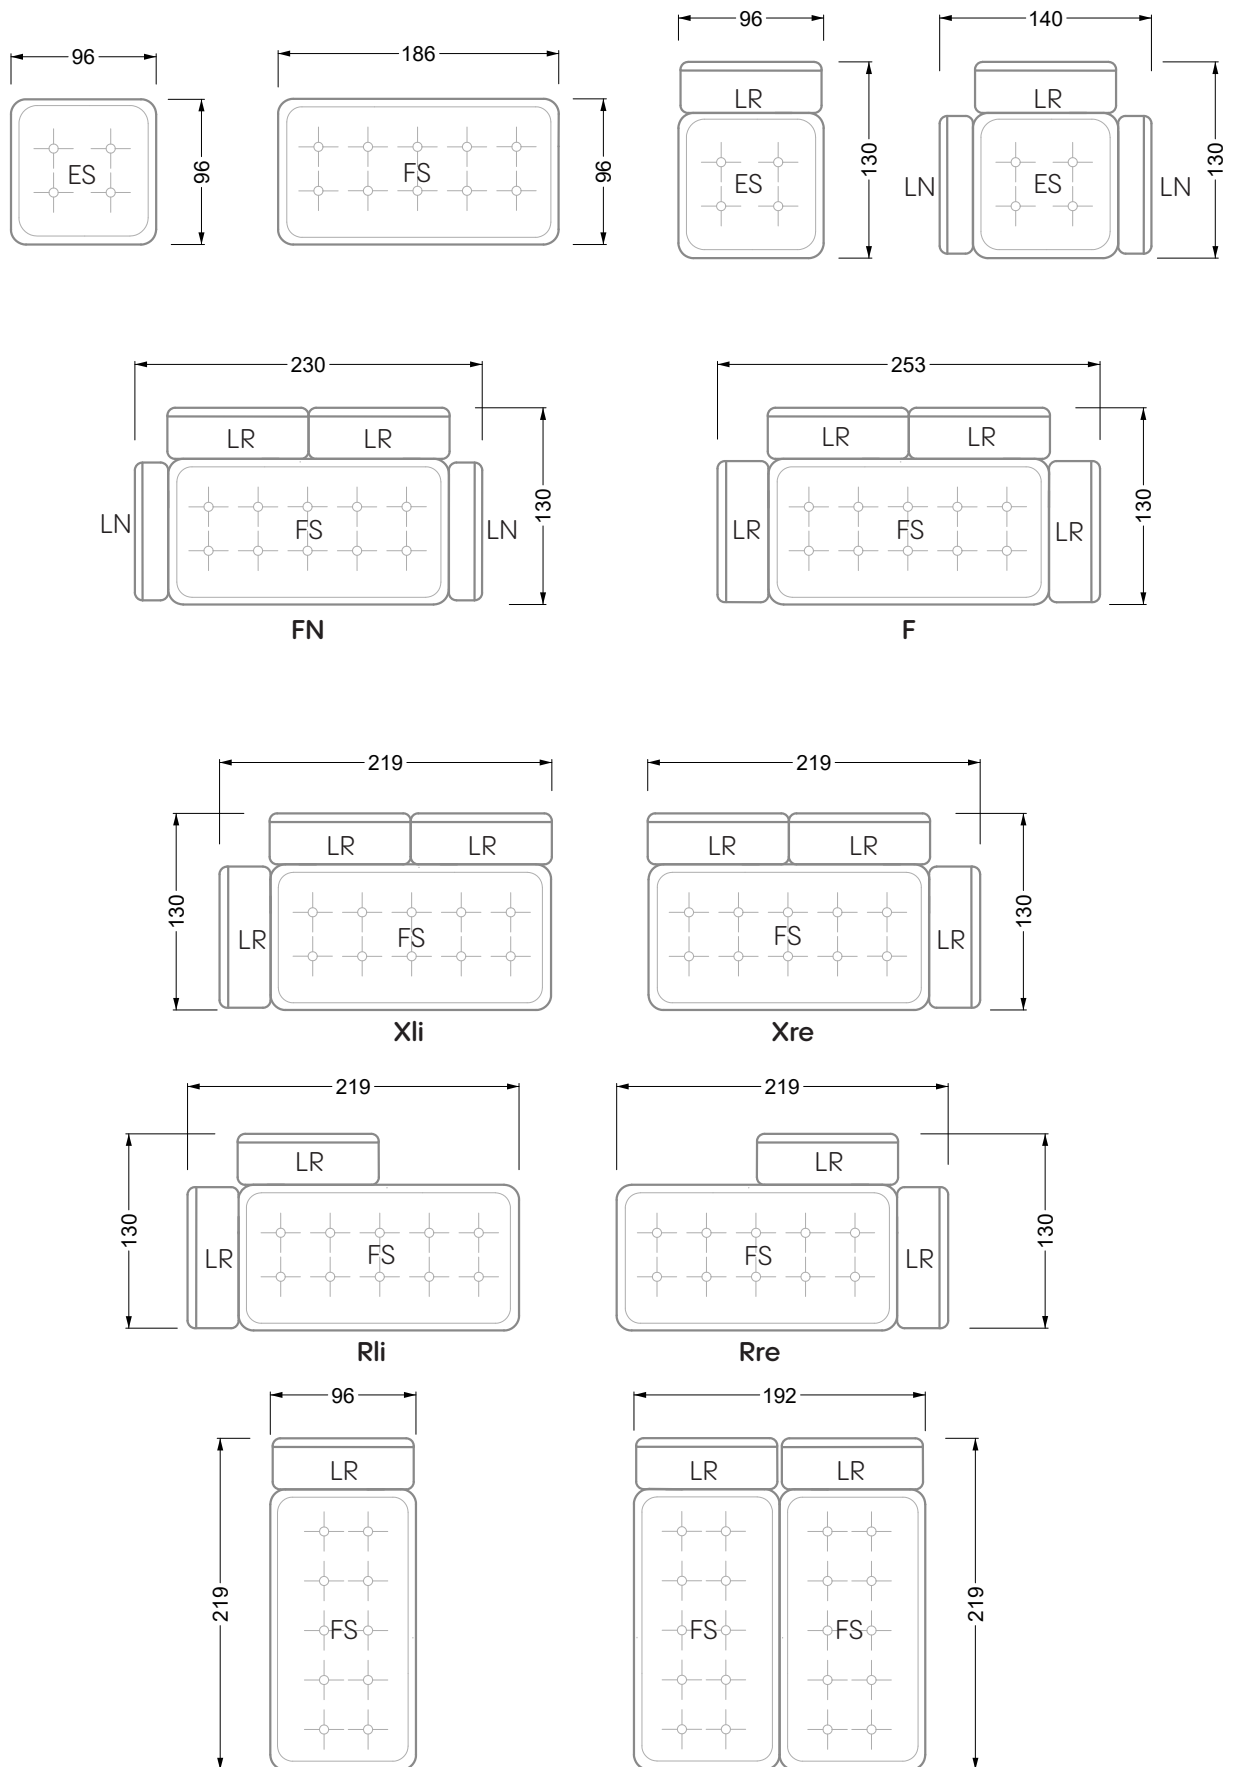

Edgy

107 • Corner sofas with short daybed

Edgy

107 • Corner sofas with long daybed

Edgy

107 • Asymmetrical corner sofas

Edgy

107 • Corner sofas seat depth 64 cm / 104 cm

Edgy

107 • Corner sofas seat depth 64 cm / 104 cm

recommendation for cushions: **D 108 Q**

recommendation for cushions: **D 108 Q**

Cloud 7

154 • Single elements • Longchair

Cloud 7

154 • Large combinations

Ocean 7

158 • Corner sofas seat depth 62 cm

Ocean 7

158 • Corner sofas seat depth 62 / 95 cm

W104-160
bed surface 160 x 200 cm

W104-180
bed surface 180 x 200 cm

W104-200
bed surface 200 x 200 cm

Box spring system mattress

9-some

width: 364,5 cm

W130-160
Bed surface 160 x 200 cm

W130-180
Bed surface 180 x 200 cm

W130-200
Bed surface 200 x 200 cm

W154-160
Bed surface 160 x 200 cm

W154-180
Bed surface 180 x 200 cm

W154-200
Bed surface 200 x 200 cm