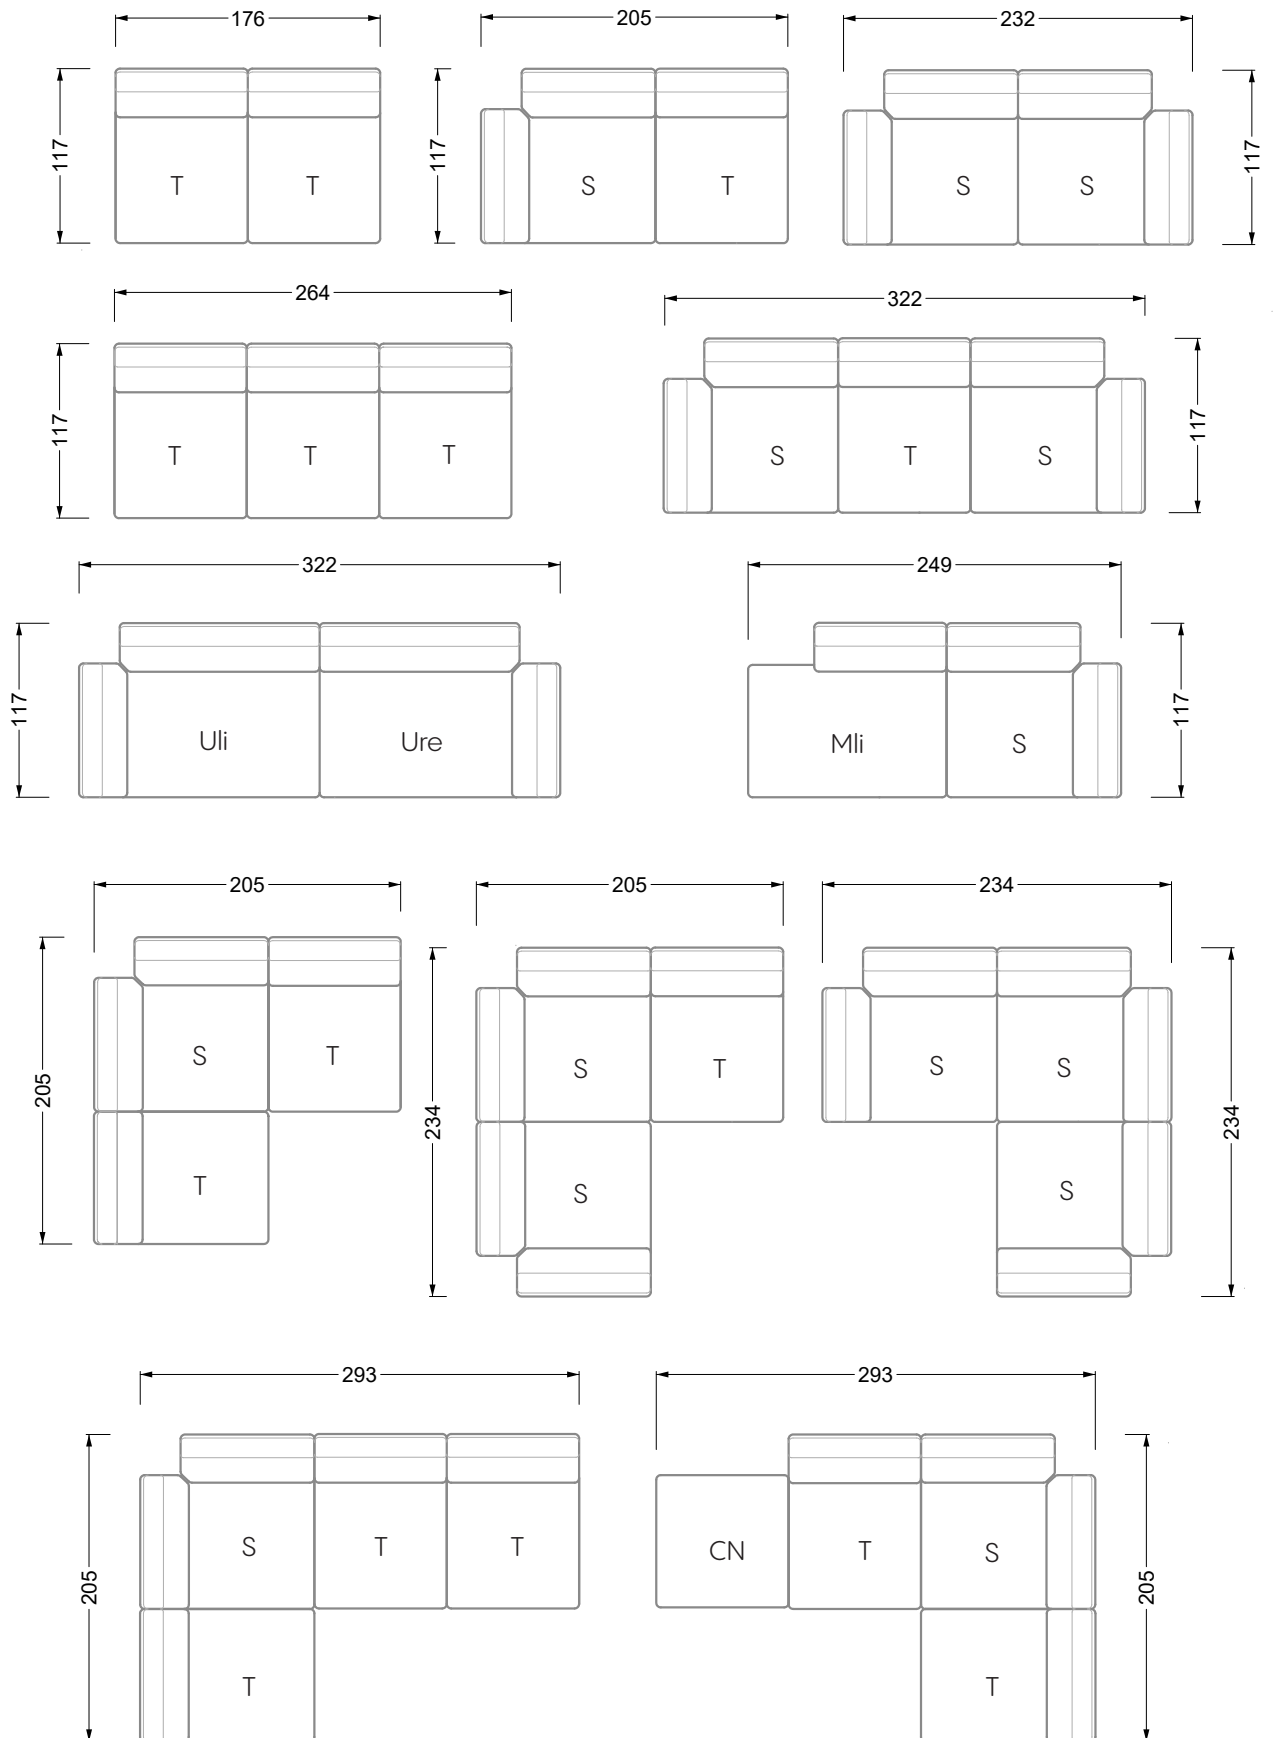

Edgy

107 • Corner sofas with short daybed

Edgy

107 • Corner sofas with long daybed

Edgy

107 • Asymmetrical corner sofas

Edgy

107 • Corner sofas seat depth 64 cm / 104 cm

Edgy

107 • Corner sofas seat depth 64 cm / 104 cm

recommendation for cushions: **D 108 Q**

recommendation for cushions: **D 108 Q**

Cloud 7

154 • Single elements • Longchair

Cloud 7

154 • Large combinations

Ocean 7

158 • Corner sofas seat depth 62 cm

Ocean 7

158 • Corner sofas seat depth 62 / 95 cm

W104-160
bed surface 160 x 200 cm

W104-180
bed surface 180 x 200 cm

W104-200
bed surface 200 x 200 cm

Box spring system mattress

9-some

width: 364,5 cm

W130-160
Bed surface 160 x 200 cm

W130-180
Bed surface 180 x 200 cm

W130-200
Bed surface 200 x 200 cm

W154-160
Bed surface 160 x 200 cm

W154-180
Bed surface 180 x 200 cm

W154-200
Bed surface 200 x 200 cm