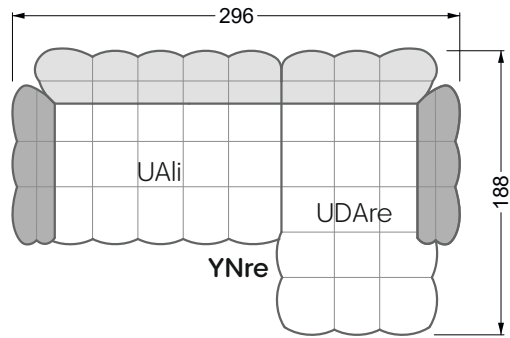

Beds

104 / Balaa0 Bed	123
129 / Creole Bed	124
130 / Fey0 Bed	155
154 / Cloud 7 Bed	156

Couch- & Coffeetables	157
----------------------------------	-----

Armchairs	158
------------------	-----

Dining & Chairs	159
----------------------------	-----

The dimensions apply to free-standing parts.

All sides of the sofa have a genuine upholstered side and can also be placed individually in the room.

If two individual parts are joined together, 6 cm (3 cm per element) must be subtracted on the extension sides, as the foam is compressed during joining.

Balao

104 • Corner sofas with short daybed &
assembled backrests

Balao

104 • Corner sofas with short daybed
assembled arm- and backrests

The dimensions apply to free-standing parts.

The add-on parts have an upholstery without rounding on the sides.

The end and individual parts have a rounding on these free sides (6CM).

This means that in case of a free combination of individual parts, 6cm must be deducted from the sides on the frame.

Edgy

107 • Corner sofas with long daybed