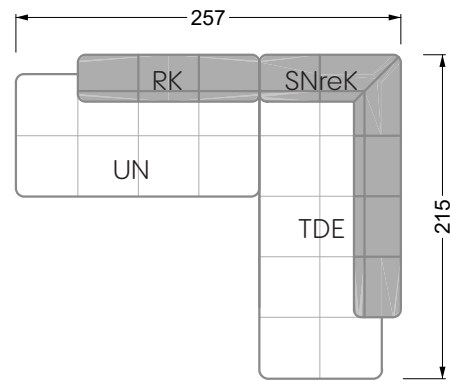

Balao

104 • Corner sofas with long daybed &
assembled backrests

Balao

104 • Corner sofas with short daybed &
assembled backrests

Balao

104 • Corner sofas with short daybed
assembled arm- and backrests

The dimensions apply to free-standing parts.

The add-on parts have an upholstery without rounding on the sides.

The end and individual parts have a rounding on their free sides (6CM).

This means that in case of a free combination of individual parts, 6cm must be deducted from the sides on the frame.

Edgy

107 • Corner sofas with short daybed

Edgy

107 • Corner sofas with long daybed

Edgy

107 • Asymmetrical corner sofas

Edgy

107 • Corner sofas seat depth 64 cm / 104 cm

Edgy

107 • Corner sofas seat depth 64 cm / 104 cm

recommendation for cushions: **D 108 Q**

recommendation for cushions: **D 108 Q**

Cloud 7

154 • Single elements • Longchair

Cloud 7

154 • Large combinations