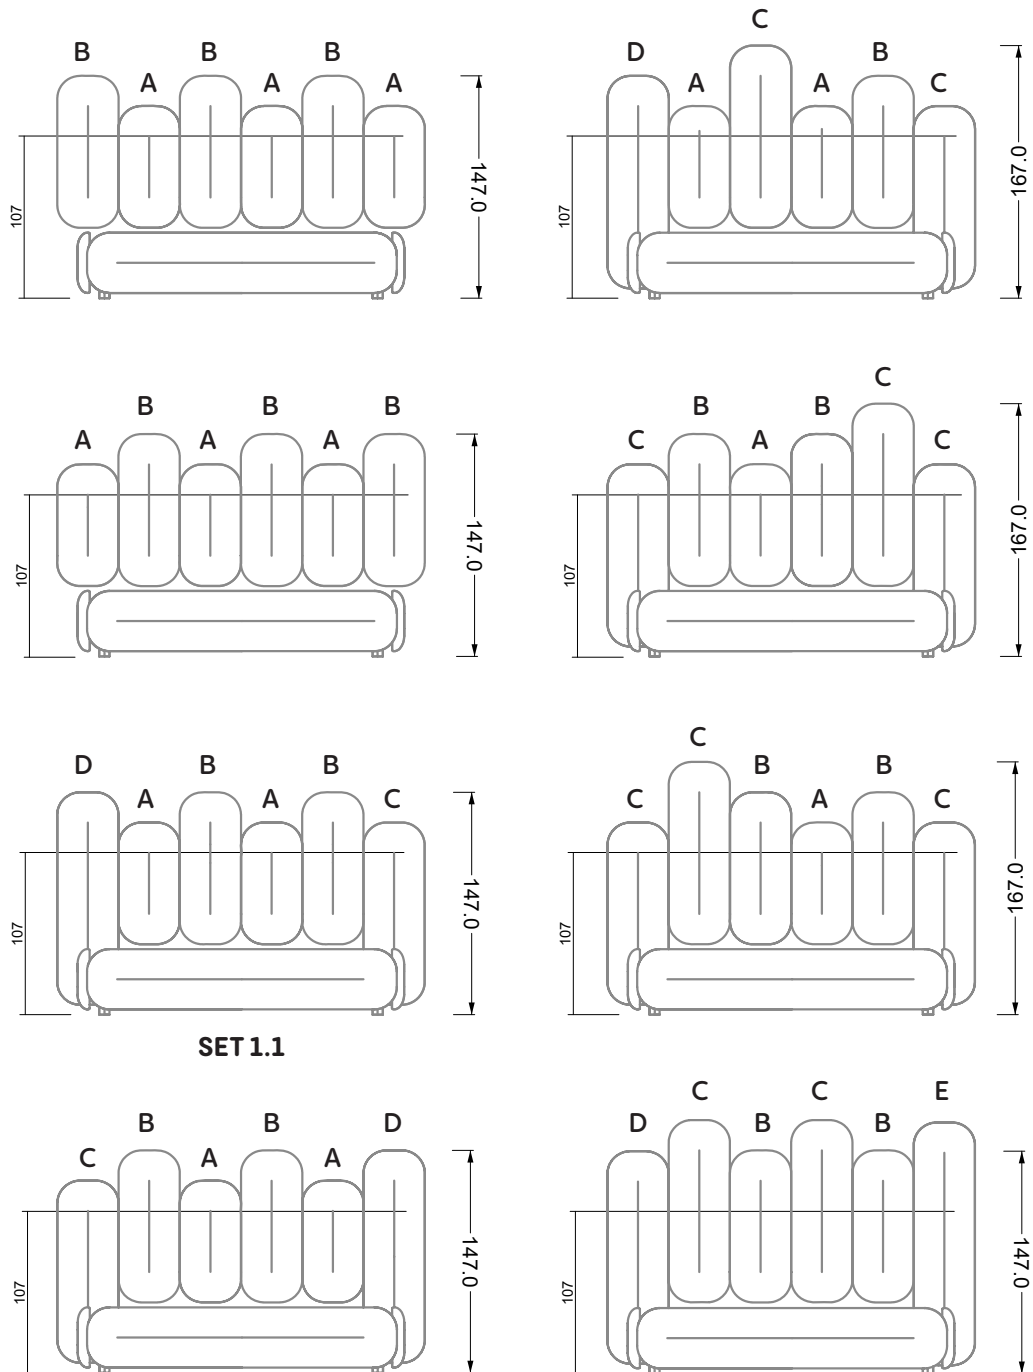

Ocean 7

158 • Corner sofas seat depth 62 cm

Ocean 7

158 • Corner sofas seat depth 62 / 95 cm

W104-160
bed surface 160 x 200 cm

W104-180
bed surface 180 x 200 cm

W104-200
bed surface 200 x 200 cm

Box spring system mattress

6-some

width: 243,0 cm

SET 1.2

W 129-180

7-some

width: 283,5 cm

SET 3

W 129-180

9-some
width: 364,5 cm

W 129-200

5-some

width: 202,5 cm

W 129-200

6-some
width: 243,0 cm

W 129-200

7-some
width: 283,5 cm