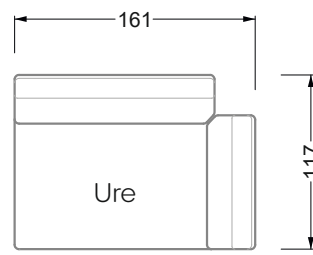

Edgy

107 • Asymmetrical corner sofas

Edgy

107 • Asymmetrical corner sofas

Edgy

107 • Corner sofas seat depth 64 cm / 104 cm

Recommendation for cushions: **D 108 Q**

Recommendation for cushions: **D 108 Q**

Ohlinda

118 • Corner sofas with arm- and backrests

Cocoa Island

119 • Corner sofas seat depth 62cm/95 cm

Cloud 7

154 • Large combinations

Ocean 7

158 • Corner sofas seat depth 95 cm

Ocean 7

158 • Corner sofas seat depth 62 / 95 cm

W104-160
Bed surface 160 x 200 cm

W104-180
Bed surface 180 x 200 cm

W104-200
Bed surface 200 x 200 cm

Box spring system mattress

Cold foam mattress

W 129-160

Bed surface
160 x 200 cm

W 129-180

Bed surface
180 x 200 cm

W 129-200

Bed surface
200 x 200 cm

A
RP 129-80

B
RP 129-100

C
RP 129-120