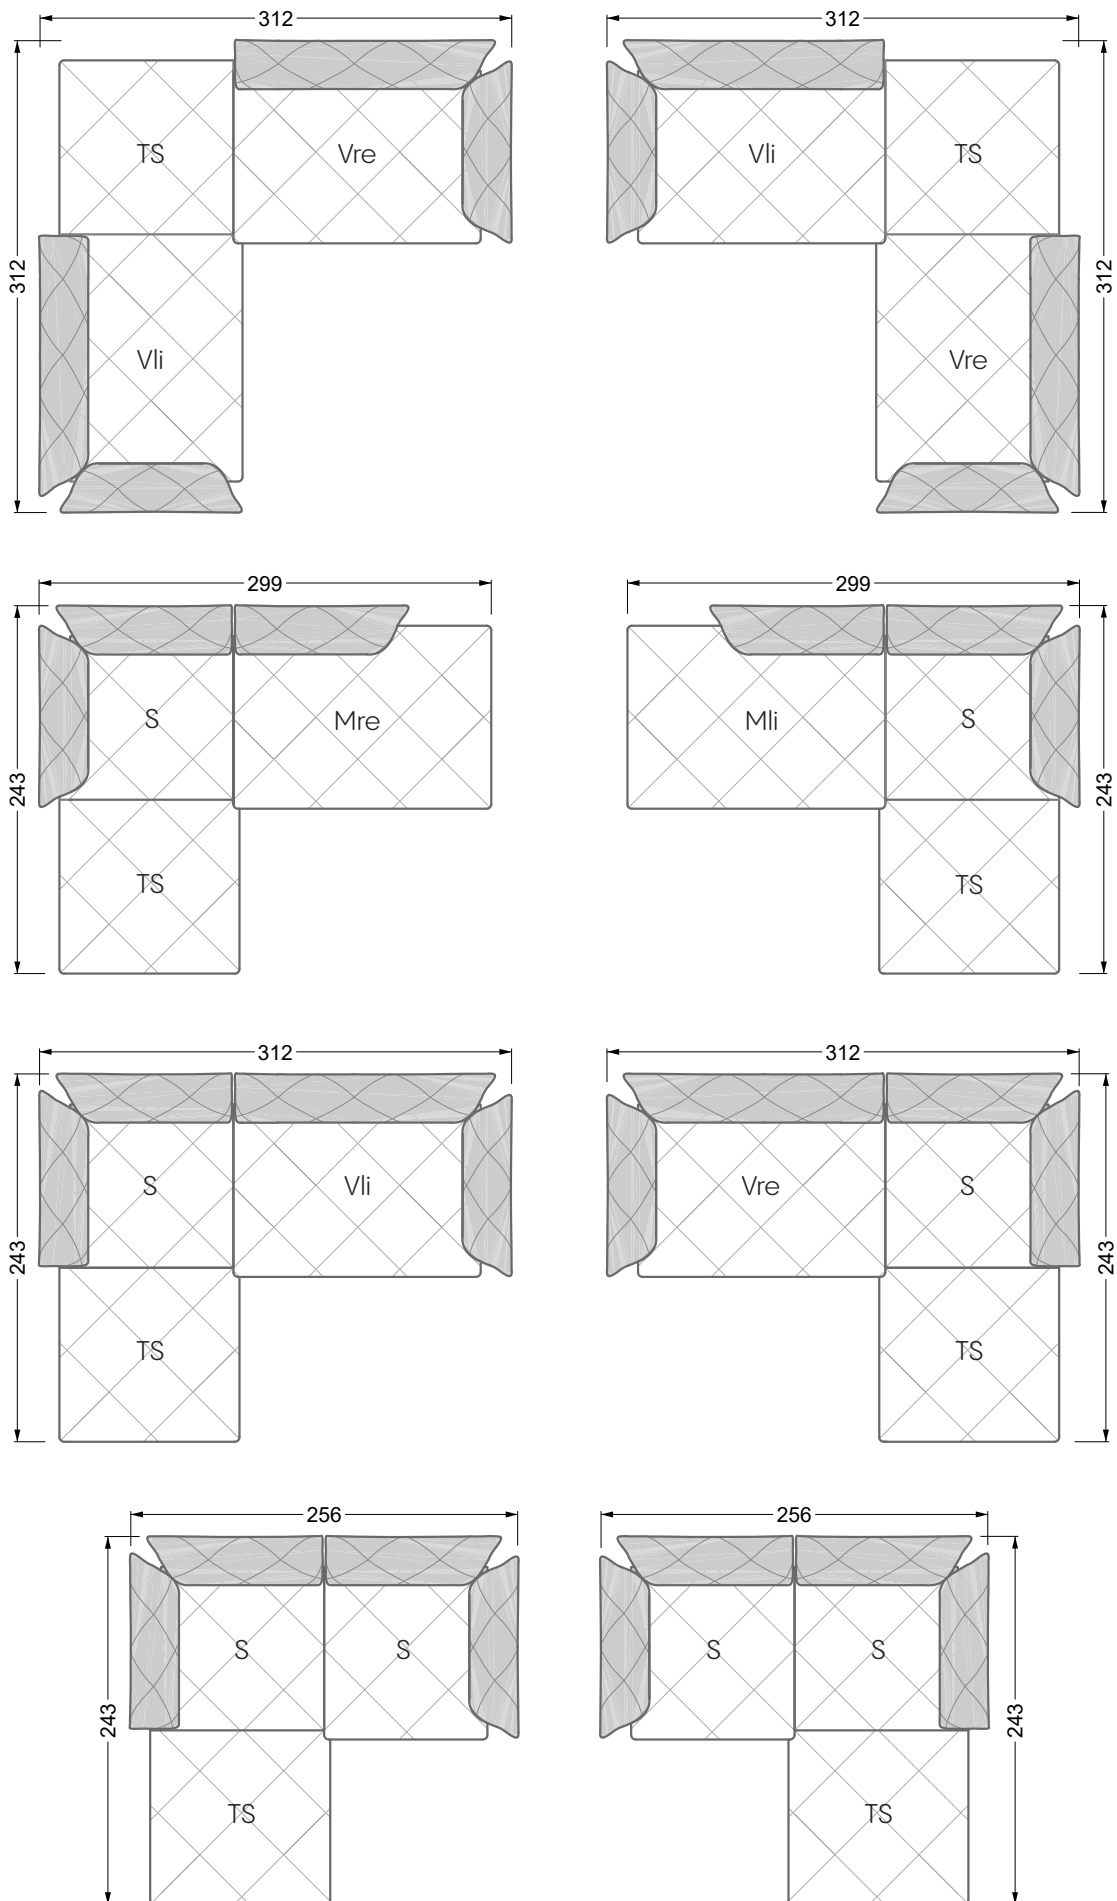

Balao

104 • Corner sofas with long daybed &
assembled backrests

Balao

104 • Corner sofas with short daybed &
assembled backrests

Balao

104 • Corner sofas with short daybed
assembled arm- and backrests

The dimensions apply to free-standing parts.

Edgy

107 • Corner sofas with short daybed

Edgy

107 • Corner sofas with long daybed

Edgy

107 • Asymmetrical corner sofas

Edgy

107 • Corner sofas seat depth 64 cm / 104 cm

Ocean 7

158 • Corner sofas seat depth 62 cm

Ocean 7

158 • Corner sofas seat depth 62 / 95 cm

W104-160
bed surface 160 x 200 cm

W104-180
bed surface 180 x 200 cm

W104-200
bed surface 200 x 200 cm

Box spring system mattress

width: 202,5 cm

W 129-160

6-some

width: 243,0 cm

SET 1.3

W 129-160

7-some

width: 283,5 cm