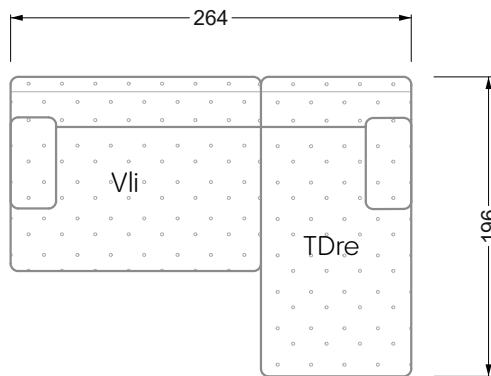

Edgy

107 • Asymmetrical corner sofas

Edgy

107 • Asymmetrical corner sofas

Edgy

107 • Corner sofas seat depth 64 cm / 104 cm

Recommendation for cushions: **D 108 Q**

Recommendation for cushions: **D 108 Q**

Ohlinda

118 • Corner sofas with arm- and backrests

Cocoa Island

119 • Corner sofas seat depth 62cm/95 cm

Cloud 7

154 • Large combinations

Ocean 7

158 • Corner sofas seat depth 95 cm

Ocean 7

158 • Corner sofas seat depth 62 / 95 cm

W104-160
Bed surface 160 x 200 cm

W104-180
Bed surface 180 x 200 cm

W104-200
Bed surface 200 x 200 cm

Box spring system mattress

Cold foam mattress

W 129-160

Bed surface
160 x 200 cm

W 129-180

Bed surface
180 x 200 cm

W 129-200

Bed surface
200 x 200 cm

A
RP 129-80

B
RP 129-100

C
RP 129-120