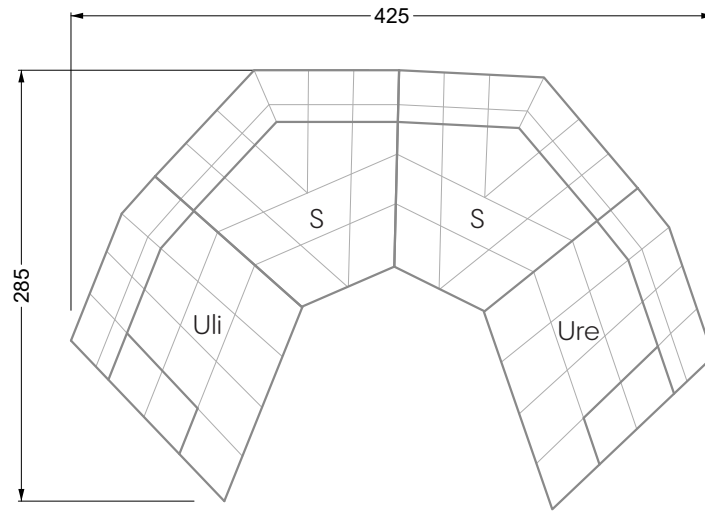

Edgy

107 • Corner sofas with short daybed

Edgy

107 • Corner sofas with long daybed

Edgy

107 • Asymmetrical corner sofas

Edgy

107 • Corner sofas seat depth 64 cm / 104 cm

Edgy

107 • Corner sofas seat depth 64 cm / 104 cm

recommendation for cushions: **D 108 Q**

recommendation for cushions: **D 108 Q**

Cloud 7

154 • Single elements • Longchair

Cloud 7

154 • Large combinations

Ocean 7

158 • Corner sofas seat depth 62 cm

Ocean 7

158 • Corner sofas seat depth 62 / 95 cm

W104-160
bed surface 160 x 200 cm

W104-180
bed surface 180 x 200 cm

W104-200
bed surface 200 x 200 cm

Box spring system mattress

width: 202,5 cm

W 129-160

6-some

width: 243,0 cm

SET 1.3

W 129-160

7-some

width: 283,5 cm