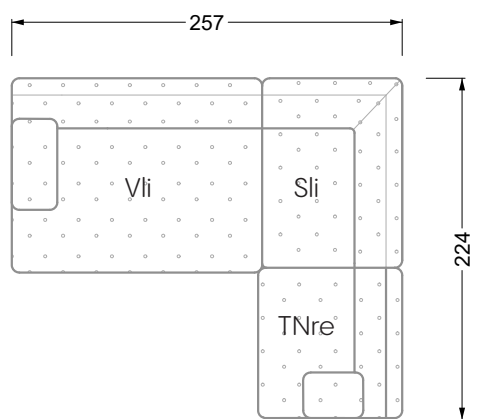

Edgy

107 • Corner sofas with short daybed

Edgy

107 • Corner sofas with long daybed

Edgy

107 • Asymmetrical corner sofas

Edgy

107 • Corner sofas seat depth 64 cm / 104 cm

Edgy

107 • Corner sofas seat depth 64 cm / 104 cm

recommendation for cushions: **D 108 Q**

recommendation for cushions: **D 108 Q**

Cloud 7

154 • Single elements • Longchair

Cloud 7

154 • Large combinations

Ocean 7

158 • Corner sofas seat depth 62 cm

Ocean 7

158 • Corner sofas seat depth 62 / 95 cm

W104-160
bed surface 160 x 200 cm

W104-180
bed surface 180 x 200 cm

W104-200
bed surface 200 x 200 cm

Box spring system mattress

Cold foam mattress

W 129-160
bed surface
160 x 200 cm

W 129-180
bed surface
180 x 200 cm

W 129-200
bed surface
200 x 200 cm

A

RP 129-80

B

RP 129-100