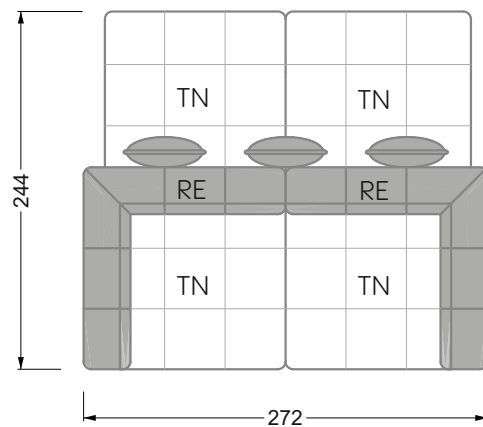

Balao

104 • Corner sofas with short daybed &
assembled backrests

Balao

104 • Corner sofas with short daybed
assembled arm- and backrests

The dimensions apply to free-standing parts.

The add-on parts have an upholstery without rounding on the sides.

The end and individual parts have a rounding on these free sides (6CM).

This means that in case of a free combination of individual parts, 6cm must be deducted from the sides on the frame.

Edgy

107 • Corner sofas with long daybed

Edgy

107 • Asymmetrical corner sofas

Edgy

107 • Asymmetrical corner sofas

Edgy

107 • Corner sofas seat depth 64 cm / 104 cm

Recommendation for cushions: **D 108 Q**

Recommendation for cushions: **D 108 Q**

Ohlinda

118 • Corner sofas with arm- and backrests

Cocoa Island

119 • Corner sofas seat depth 62cm/95 cm

Cloud 7

154 • Large combinations

Ocean 7

158 • Corner sofas seat depth 95 cm