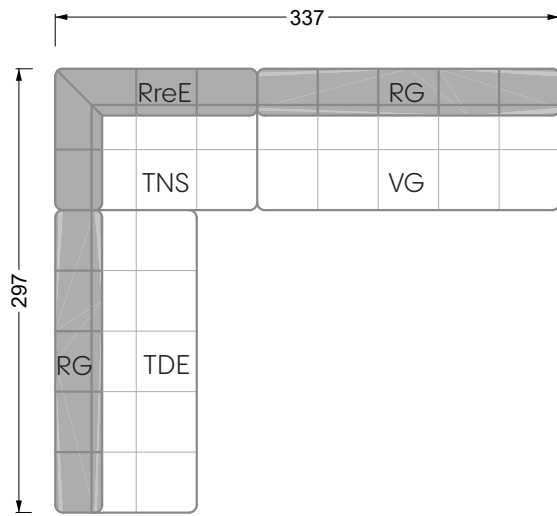

Balao

104 • Corner sofas with long daybed &
assembled backrests

Balao

104 • Corner sofas with short daybed &
assembled backrests

Balao

104 • Corner sofas with short daybed
assembled arm- and backrests

The dimensions apply to free-standing parts.

Edgy

107 • Corner sofas with short daybed

Edgy

107 • Corner sofas with long daybed

Edgy

107 • Asymmetrical corner sofas

Edgy

107 • Corner sofas seat depth 64 cm / 104 cm

Edgy

107 • Corner sofas seat depth 64 cm / 104 cm

recommendation for cushions: **D 108 Q**

recommendation for cushions: **D 108 Q**

Cloud 7

154 • Single elements • Longchair

Cloud 7

154 • Large combinations

Ocean 7

158 • Corner sofas seat depth 62 cm

Ocean 7

158 • Corner sofas seat depth 62 / 95 cm

W104-160
bed surface 160 x 200 cm

W104-180
bed surface 180 x 200 cm

W104-200
bed surface 200 x 200 cm

Box spring system mattress