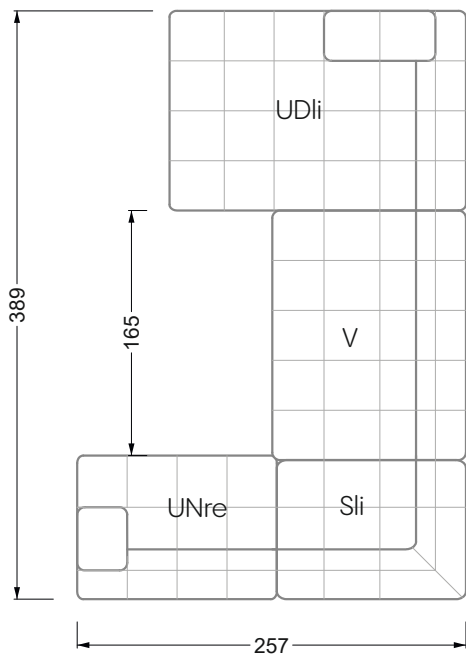

Ohlinda

118 • Corner sofas with arm- and backrests

Cocoa Island

119 • Corner sofas seat depth 62cm/95 cm

Cloud 7

154 • Large combinations

Ocean 7

158 • Corner sofas seat depth 95 cm

Ocean 7

158 • Corner sofas seat depth 62 / 95 cm

W104-160
Bed surface 160 x 200 cm

W104-180
Bed surface 180 x 200 cm

W104-200
Bed surface 200 x 200 cm

Box spring system mattress

Cold foam mattress

W 129-160

Bed surface
160 x 200 cm

W 129-180

Bed surface
180 x 200 cm

W 129-200

Bed surface
200 x 200 cm

A
RP 129-80

B
RP 129-100

C
RP 129-120

Width: 283,5 cm

8-some

Width: 324,0 cm

9-some

Width: 364,5 cm

W 129-160

5-some

Width: 202,5 cm