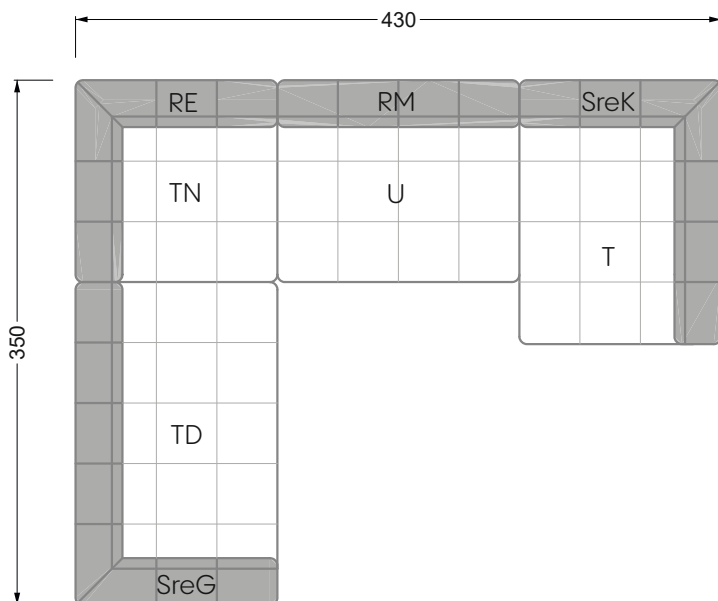

Balao

104 • Corner sofas with short daybed &
assembled backrests

Balao

104 • Corner sofas with short daybed
assembled arm- and backrests

The dimensions apply to free-standing parts.

The add-on parts have an upholstery without rounding on the sides.

The end and individual parts have a rounding on these free sides (6CM).

This means that in case of a free combination of individual parts, 6cm must be deducted from the sides on the frame.

Edgy

107 • Corner sofas with long daybed

Edgy

107 • Asymmetrical corner sofas

Edgy

107 • Asymmetrical corner sofas

Edgy

107 • Corner sofas seat depth 64 cm / 104 cm

Recommendation for cushions: **D 108 Q**

Recommendation for cushions: **D 108 Q**