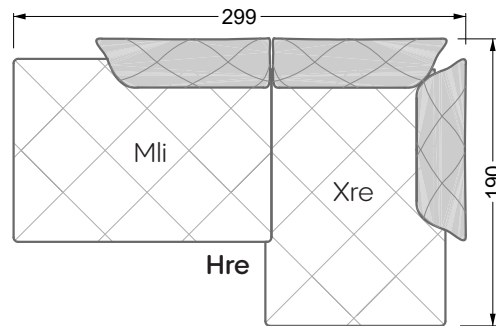

Balao

104 • Corner sofas with long daybed &
assembled backrests

Balao

104 • Corner sofas with short daybed &
assembled backrests

Balao

104 • Corner sofas with short daybed
assembled arm- and backrests

The dimensions apply to free-standing parts.

The add-on parts have an upholstery without rounding on the sides.

The end and individual parts have a rounding on their free sides (6CM).

This means that in case of a free combination of individual parts, 6cm must be deducted from the sides on the frame.

Edgy

107 • Corner sofas with short daybed

Edgy

107 • Corner sofas with long daybed

Edgy

107 • Asymmetrical corner sofas

Edgy

107 • Corner sofas seat depth 64 cm / 104 cm

Edgy

107 • Corner sofas seat depth 64 cm / 104 cm

recommendation for cushions: **D 108 Q**

recommendation for cushions: **D 108 Q**

Cloud 7

154 • Single elements • Longchair

Cloud 7

154 • Large combinations