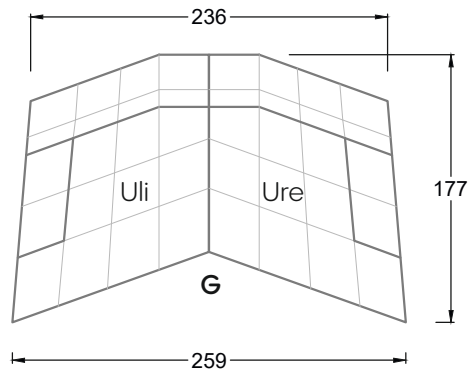

Edgy

107 • Asymmetrical corner sofas

Edgy

107 • Asymmetrical corner sofas

Edgy

107 • Corner sofas seat depth 64 cm / 104 cm

Recommendation for cushions: **D 108 Q**

Recommendation for cushions: **D 108 Q**

Ohlinda

118 • Corner sofas with arm- and backrests

Cocoa Island

119 • Corner sofas seat depth 62cm/95 cm

Cloud 7

154 • Large combinations

Ocean 7

158 • Corner sofas seat depth 95 cm

Ocean 7

158 • Corner sofas seat depth 62 / 95 cm

W104-160
Bed surface 160 x 200 cm

W104-180
Bed surface 180 x 200 cm

W104-200
Bed surface 200 x 200 cm

Box spring system mattress

Cold foam mattress

W 129-160

Bed surface
160 x 200 cm

W 129-180

Bed surface
180 x 200 cm

W 129-200

Bed surface
200 x 200 cm

A
RP 129-80

B
RP 129-100

C
RP 129-120