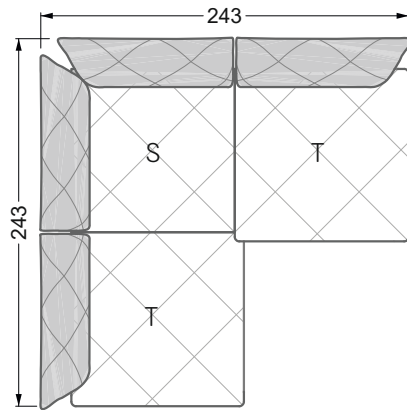

The dimensions apply to free-standing parts.

All sides of the sofa have a genuine upholstered side and can also be placed individually in the room.

If two individual parts are joined together, 6 cm (3 cm per element) must be subtracted on the extension sides, as the foam is compressed during joining.

Balao

104 • Corner sofas with short daybed &
assembled backrests

Balao

104 • Corner sofas with short daybed
assembled arm- and backrests

The dimensions apply to free-standing parts.

The add-on parts have an upholstery without rounding on the sides.

The end and individual parts have a rounding on these free sides (6CM).

This means that in case of a free combination of individual parts, 6cm must be deducted from the sides on the frame.

Edgy

107 • Corner sofas with long daybed

Edgy

107 • Asymmetrical corner sofas

Edgy

107 • Asymmetrical corner sofas

Edgy

107 • Corner sofas seat depth 64 cm / 104 cm

Recommendation for cushions: **D 108 Q**

Recommendation for cushions: **D 108 Q**