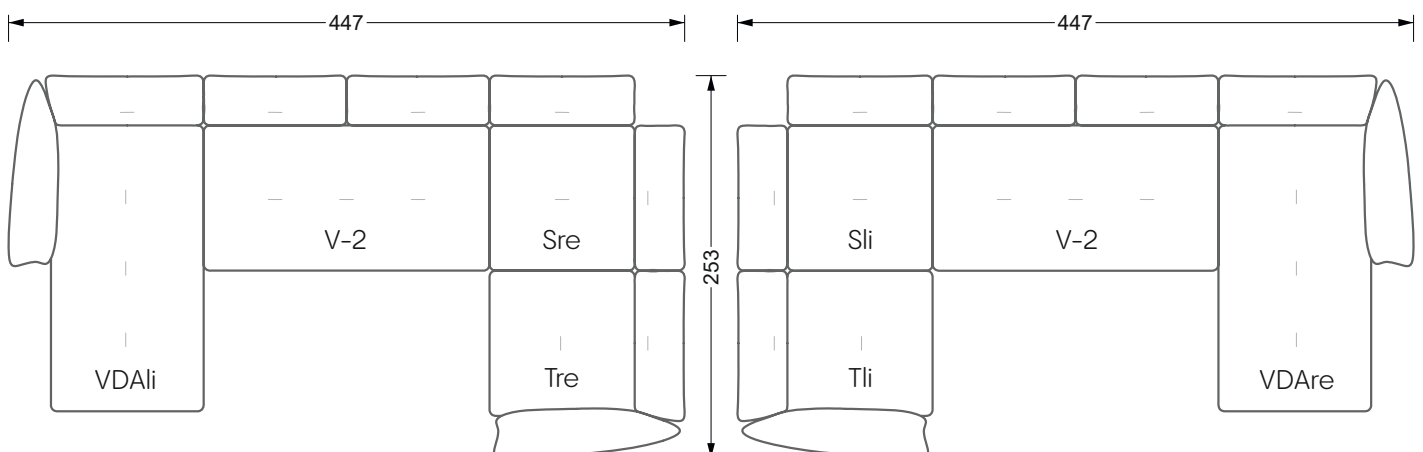

Beds

104 / Balaa0 Bed	123
129 / Creole Bed	124
130 / Fey0 Bed	155
154 / Cloud 7 Bed	156

Couch- & Coffeetables	157
----------------------------------	-----

Armchairs	158
------------------	-----

Dining & Chairs	159
----------------------------	-----

The dimensions apply to free-standing parts.

All sides of the sofa have a genuine upholstered side and can also be placed individually in the room.

If two individual parts are joined together, 6 cm (3 cm per element) must be subtracted on the extension sides, as the foam is compressed during joining.

Balao

104 • Corner sofas with short daybed &
assembled backrests

Balao

104 • Corner sofas with short daybed
assembled arm- and backrests

The dimensions apply to free-standing parts.

The add-on parts have an upholstery without rounding on the sides.

The end and individual parts have a rounding on these free sides (6CM).

This means that in case of a free combination of individual parts, 6cm must be deducted from the sides on the frame.

Edgy

107 • Corner sofas with long daybed