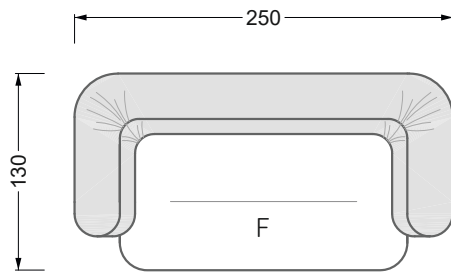

Beds

104 / Balaa0 Bed	123
129 / Creole Bed	124
130 / Fey0 Bed	155
154 / Cloud 7 Bed	156

Couch- & Coffeetables	157
----------------------------------	-----

Armchairs	158
------------------	-----

Dining & Chairs	159
----------------------------	-----

The dimensions apply to free-standing parts.

All sides of the sofa have a genuine upholstered side and can also be placed individually in the room.

If two individual parts are joined together, 6 cm (3 cm per element) must be subtracted on the extension sides, as the foam is compressed during joining.

Balao

104 • Corner sofas with short daybed &
assembled backrests

Balao

104 • Corner sofas with short daybed
assembled arm- and backrests

The dimensions apply to free-standing parts.

The add-on parts have an upholstery without rounding on the sides.

The end and individual parts have a rounding on these free sides (6CM).

This means that in case of a free combination of individual parts, 6cm must be deducted from the sides on the frame.

Edgy

107 • Corner sofas with long daybed