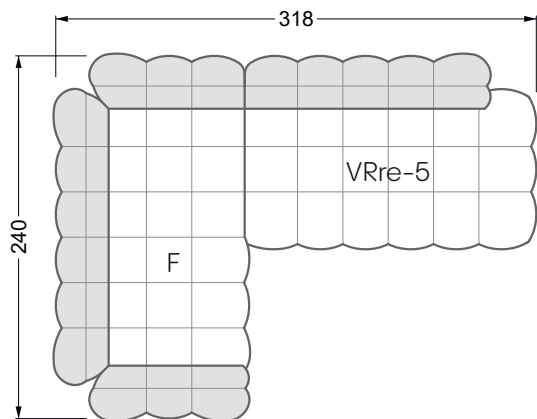

The dimensions apply to free-standing parts.

All sides of the sofa have a genuine upholstered side and can also be placed individually in the room.

If two individual parts are joined together, 6 cm (3 cm per element) must be subtracted on the extension sides, as the foam is compressed during joining.

Balao

104 • Corner sofas with short daybed &
assembled backrests

Balao

104 • Corner sofas with short daybed
assembled arm- and backrests

The dimensions apply to free-standing parts.

The add-on parts have an upholstery without rounding on the sides.

The end and individual parts have a rounding on these free sides (6CM).

This means that in case of a free combination of individual parts, 6cm must be deducted from the sides on the frame.

Edgy

107 • Corner sofas with long daybed

Edgy

107 • Asymmetrical corner sofas

Edgy

107 • Asymmetrical corner sofas

Edgy

107 • Corner sofas seat depth 64 cm / 104 cm

Recommendation for cushions: **D 108 Q**

Recommendation for cushions: **D 108 Q**