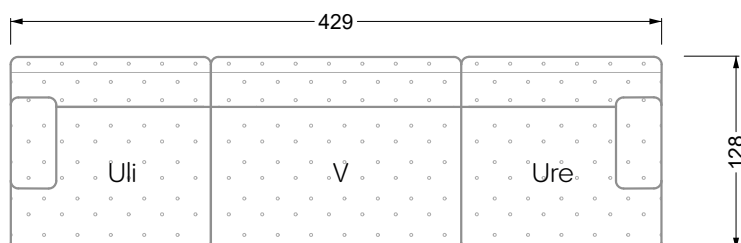

Edgy

107 • Corner sofas with short daybed

Edgy

107 • Corner sofas with long daybed

Edgy

107 • Asymmetrical corner sofas

Edgy

107 • Corner sofas seat depth 64 cm / 104 cm

Edgy

107 • Corner sofas seat depth 64 cm / 104 cm

recommendation for cushions: **D 108 Q**

recommendation for cushions: **D 108 Q**

Cloud 7

154 • Single elements • Longchair

Cloud 7

154 • Large combinations

Ocean 7

158 • Corner sofas seat depth 62 cm

Ocean 7

158 • Corner sofas seat depth 62 / 95 cm

W104-160
bed surface 160 x 200 cm

W104-180
bed surface 180 x 200 cm

W104-200
bed surface 200 x 200 cm

Box spring system mattress