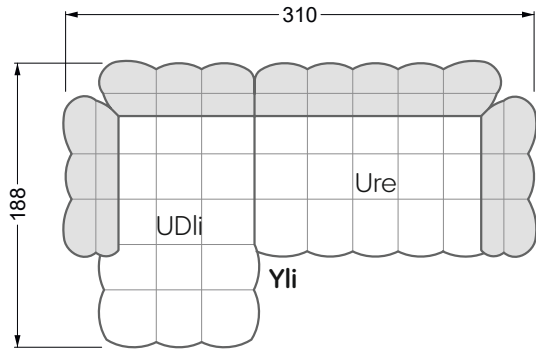

Beds

104 / Balaa0 Bed	123
129 / Creole Bed	124
130 / Fey0 Bed	155
154 / Cloud 7 Bed	156

Couch- & Coffeetables	157
----------------------------------	-----

Armchairs	158
------------------	-----

Dining & Chairs	159
----------------------------	-----

The dimensions apply to free-standing parts.

All sides of the sofa have a genuine upholstered side and can also be placed individually in the room.

If two individual parts are joined together, 6 cm (3 cm per element) must be subtracted on the extension sides, as the foam is compressed during joining.

Balao

104 • Corner sofas with short daybed &
assembled backrests

Balao

104 • Corner sofas with short daybed
assembled arm- and backrests

The dimensions apply to free-standing parts.

The add-on parts have an upholstery without rounding on the sides.