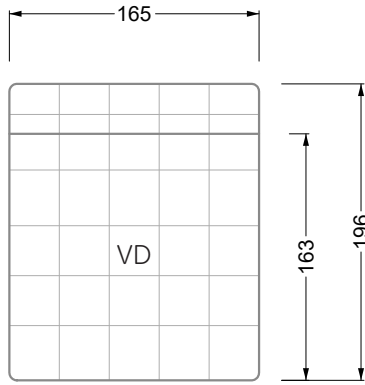

Edgy

107 • Corner sofas with short daybed

Edgy

107 • Corner sofas with long daybed

Edgy

107 • Asymmetrical corner sofas

Edgy

107 • Corner sofas seat depth 64 cm / 104 cm

Edgy

107 • Corner sofas seat depth 64 cm / 104 cm

recommendation for cushions: **D 108 Q**

recommendation for cushions: **D 108 Q**

Cloud 7

154 • Single elements • Longchair

Cloud 7

154 • Large combinations

Cold foam mattress

W 129-160
bed surface
160 x 200 cm

W 129-180
bed surface
180 x 200 cm

W 129-200
bed surface
200 x 200 cm

A

RP 129-80

B

RP 129-100

width: 202,5 cm

W 129-160

6-some

width: 243,0 cm

SET 1.3

W 129-160

7-some

width: 283,5 cm