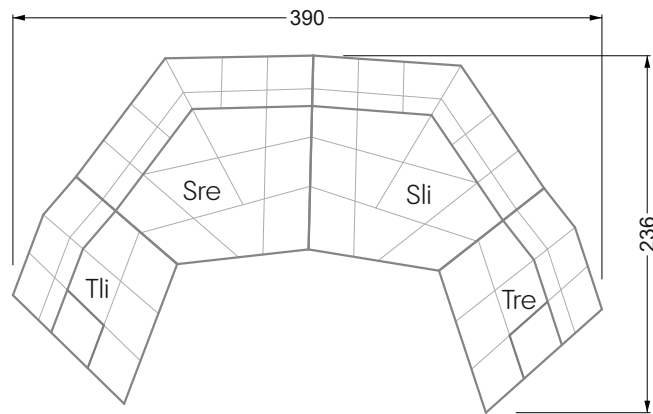

Edgy

107 • Asymmetrical corner sofas

Edgy

107 • Asymmetrical corner sofas

Edgy

107 • Corner sofas seat depth 64 cm / 104 cm

Recommendation for cushions: **D 108 Q**

Recommendation for cushions: **D 108 Q**

Ohlinda

118 • Corner sofas with arm- and backrests

Cocoa Island

119 • Corner sofas seat depth 62cm/95 cm

Cloud 7

154 • Large combinations

Ocean 7

158 • Corner sofas seat depth 95 cm

Ocean 7

158 • Corner sofas seat depth 62 / 95 cm

W104-160
Bed surface 160 x 200 cm

W104-180
Bed surface 180 x 200 cm

W104-200
Bed surface 200 x 200 cm

Box spring system mattress

Cold foam mattress

W 129-160

Bed surface
160 x 200 cm

W 129-180

Bed surface
180 x 200 cm

W 129-200

Bed surface
200 x 200 cm

A
RP 129-80

B
RP 129-100

C
RP 129-120