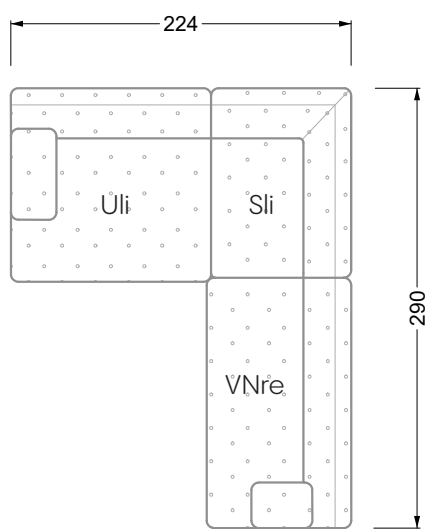

Edgy

107 • Corner sofas with short daybed

Edgy

107 • Corner sofas with long daybed

Edgy

107 • Asymmetrical corner sofas

Edgy

107 • Corner sofas seat depth 64 cm / 104 cm

Edgy

107 • Corner sofas seat depth 64 cm / 104 cm

recommendation for cushions: **D 108 Q**

recommendation for cushions: **D 108 Q**

Cloud 7

154 • Single elements • Longchair

Cloud 7

154 • Large combinations

Ocean 7

158 • Corner sofas seat depth 62 cm

Ocean 7

158 • Corner sofas seat depth 62 / 95 cm

W104-160
bed surface 160 x 200 cm

W104-180
bed surface 180 x 200 cm

W104-200
bed surface 200 x 200 cm

Box spring system mattress

Cold foam mattress

W 129-160
bed surface
160 x 200 cm

W 129-180
bed surface
180 x 200 cm

W 129-200
bed surface
200 x 200 cm

A

RP 129-80

B

RP 129-100