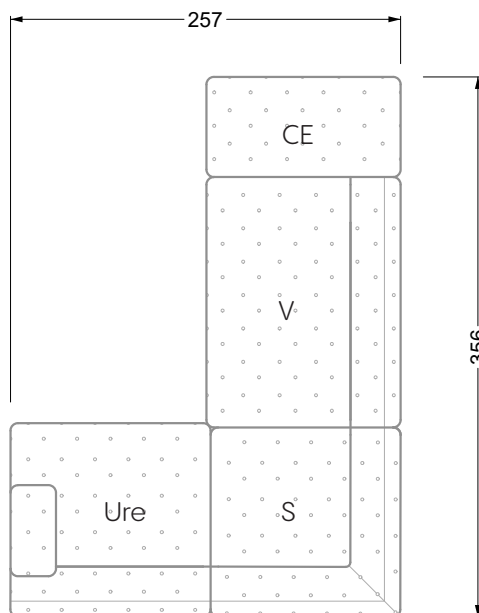

Edgy

107 • Corner sofas with short daybed

Edgy

107 • Corner sofas with long daybed

Edgy

107 • Asymmetrical corner sofas

Edgy

107 • Corner sofas seat depth 64 cm / 104 cm

Edgy

107 • Corner sofas seat depth 64 cm / 104 cm

recommendation for cushions: **D 108 Q**

recommendation for cushions: **D 108 Q**

Cloud 7

154 • Single elements • Longchair

Cloud 7

154 • Large combinations

Ocean 7

158 • Corner sofas seat depth 62 cm

Ocean 7

158 • Corner sofas seat depth 62 / 95 cm

W104-160
bed surface 160 x 200 cm

W104-180
bed surface 180 x 200 cm

W104-200
bed surface 200 x 200 cm

Box spring system mattress

Cold foam mattress

W 129-160
bed surface
160 x 200 cm

W 129-180
bed surface
180 x 200 cm

W 129-200
bed surface
200 x 200 cm

A

RP 129-80

B

RP 129-100