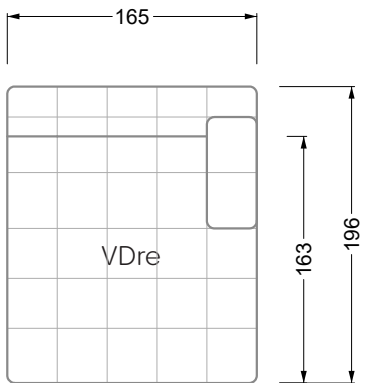

Edgy

107 • Corner sofas with short daybed

Edgy

107 • Corner sofas with long daybed

Edgy

107 • Asymmetrical corner sofas

Edgy

107 • Corner sofas seat depth 64 cm / 104 cm

Edgy

107 • Corner sofas seat depth 64 cm / 104 cm

recommendation for cushions: **D 108 Q**

recommendation for cushions: **D 108 Q**

Cloud 7

154 • Single elements • Longchair

Cloud 7

154 • Large combinations

Cold foam mattress

W 129-160
bed surface
160 x 200 cm

W 129-180
bed surface
180 x 200 cm

W 129-200
bed surface
200 x 200 cm

A

RP 129-80

B

RP 129-100

width: 202,5 cm

W 129-160

6-some

width: 243,0 cm

SET 1.3

W 129-160

7-some

width: 283,5 cm