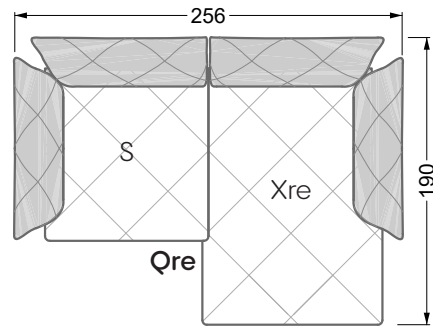

Balao

104 • Corner sofas with long daybed &
assembled backrests

Balao

104 • Corner sofas with short daybed &
assembled backrests

Balao

104 • Corner sofas with short daybed
assembled arm- and backrests

The dimensions apply to free-standing parts.

The add-on parts have an upholstery without rounding on the sides.

The end and individual parts have a rounding on their free sides (6CM).

This means that in case of a free combination of individual parts, 6cm must be deducted from the sides on the frame.

Edgy

107 • Corner sofas with short daybed

Edgy

107 • Corner sofas with long daybed

Edgy

107 • Asymmetrical corner sofas

Edgy

107 • Corner sofas seat depth 64 cm / 104 cm

Edgy

107 • Corner sofas seat depth 64 cm / 104 cm

recommendation for cushions: **D 108 Q**

recommendation for cushions: **D 108 Q**

Cloud 7

154 • Single elements • Longchair

Cloud 7

154 • Large combinations