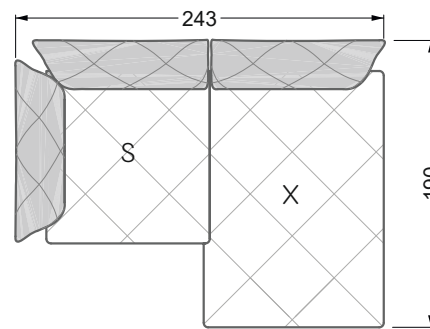

The dimensions apply to free-standing parts.

All sides of the sofa have a genuine upholstered side and can also be placed individually in the room.

If two individual parts are joined together, 6 cm (3 cm per element) must be subtracted on the extension sides, as the foam is compressed during joining.

Balao

104 • Corner sofas with short daybed &
assembled backrests

Balao

104 • Corner sofas with short daybed
assembled arm- and backrests

The dimensions apply to free-standing parts.

The add-on parts have an upholstery without rounding on the sides.

The end and individual parts have a rounding on these free sides (6CM).

This means that in case of a free combination of individual parts, 6cm must be deducted from the sides on the frame.

Edgy

107 • Corner sofas with long daybed

Edgy

107 • Asymmetrical corner sofas

Edgy

107 • Asymmetrical corner sofas

Edgy

107 • Corner sofas seat depth 64 cm / 104 cm

Recommendation for cushions: **D 108 Q**

Recommendation for cushions: **D 108 Q**