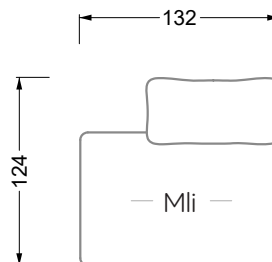

Sofas

102 / Esfera	02
103 / Poolside	11
104 / Balaa0	12
106 / Teratai	26
107 / Edgy	38
116 / Matilda	58
118 / Ohlinda	60
119 / Cocoa Island	65
126 / Napali	78
154 / Cloud 7	85
158 / Ocean 7	95

Beds

101 / Balaa0 Bett	113
129 / Creole Bett	114
130 / Feya bett	145
154 / Cloud 7 Bett	146

Couch- / Cofeetables

147

Armchairs

148

Dining & Chairs

149