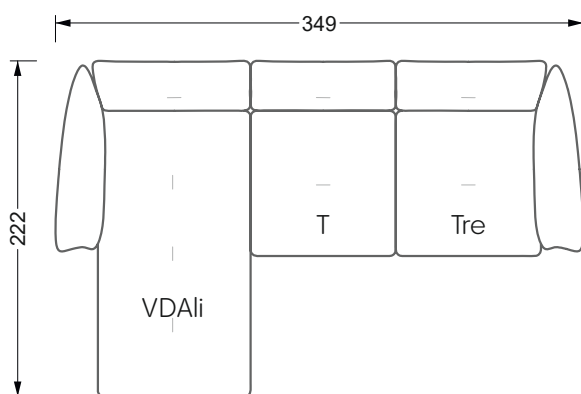

Beds

104 / Balaa0 Bed	123
129 / Creole Bed	124
130 / Fey0 Bed	155
154 / Cloud 7 Bed	156

Couch- & Coffeetables	157
----------------------------------	-----

Armchairs	158
------------------	-----

Dining & Chairs	159
----------------------------	-----

The dimensions apply to free-standing parts.

All sides of the sofa have a genuine upholstered side and can also be placed individually in the room.

If two individual parts are joined together, 6 cm (3 cm per element) must be subtracted on the extension sides, as the foam is compressed during joining.

Balao

104 • Corner sofas with short daybed &
assembled backrests

Balao

104 • Corner sofas with short daybed
assembled arm- and backrests

The dimensions apply to free-standing parts.

The add-on parts have an upholstery without rounding on the sides.

Width: 324,0 cm

9-some

Width: 364,5 cm

W 129-160

5-some

Width: 202,5 cm

6-some

Width: 243,0 cm