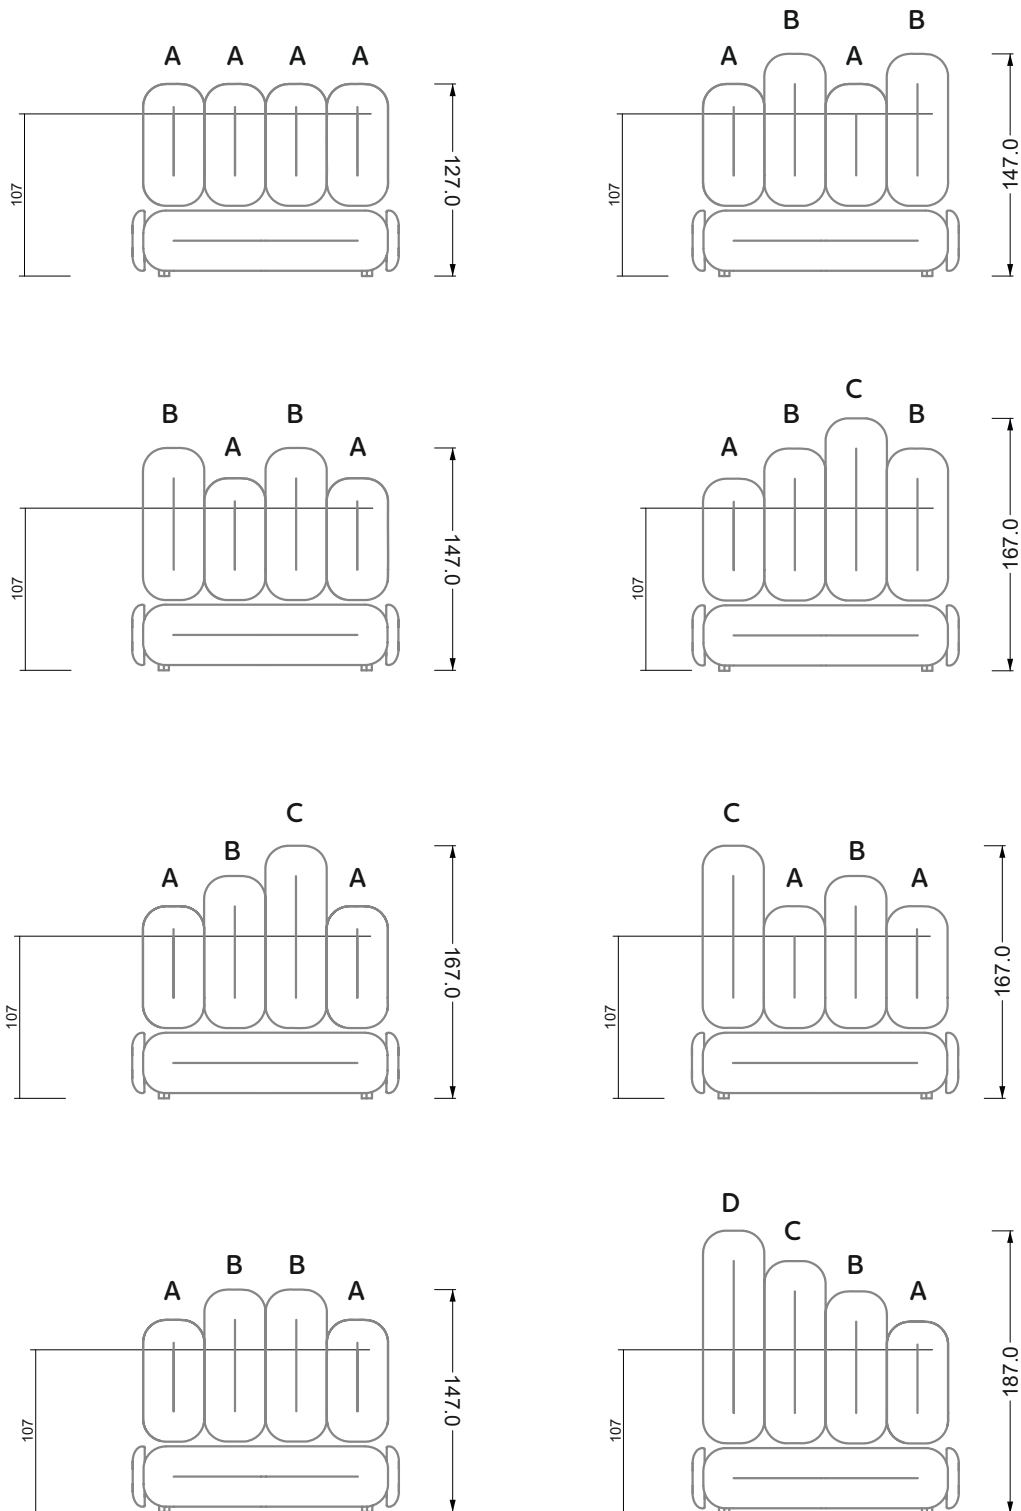

Edgy

107 • Asymmetrical corner sofas

Edgy

107 • Asymmetrical corner sofas

Edgy

107 • Corner sofas seat depth 64 cm / 104 cm

Recommendation for cushions: **D 108 Q**

Recommendation for cushions: **D 108 Q**

Ocean 7

158 • Corner sofas seat depth 62 / 95 cm

W104-160
Bed surface 160 x 200 cm

W104-180
Bed surface 180 x 200 cm

W104-200
Bed surface 200 x 200 cm

Box spring system mattress

Cold foam mattress

W 129-160

Bed surface
160 x 200 cm

W 129-180

Bed surface
180 x 200 cm

W 129-200

Bed surface
200 x 200 cm

A
RP 129-80

B
RP 129-100

C
RP 129-120

Width: 176,0 cm

W 129-160

5-some

Width: 202,5 cm

6-some

Width: 243,0 cm

W 129-160

7-some