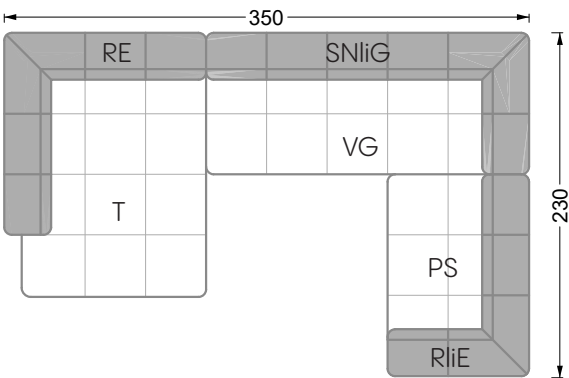

Balao

104 • Corner sofas with long daybed &
assembled backrests

Balao

104 • Corner sofas with short daybed &
assembled backrests

Balao

104 • Corner sofas with short daybed
assembled arm- and backrests

The dimensions apply to free-standing parts.

Edgy

107 • Corner sofas with short daybed

Edgy

107 • Corner sofas with long daybed

Edgy

107 • Asymmetrical corner sofas

Edgy

107 • Corner sofas seat depth 64 cm / 104 cm

Edgy

107 • Corner sofas seat depth 64 cm / 104 cm

recommendation for cushions: **D 108 Q**

recommendation for cushions: **D 108 Q**

Cloud 7

154 • Single elements • Longchair

Cloud 7

154 • Large combinations

Ocean 7

158 • Corner sofas seat depth 62 cm

Ocean 7

158 • Corner sofas seat depth 62 / 95 cm

W104-160
bed surface 160 x 200 cm

W104-180
bed surface 180 x 200 cm

W104-200
bed surface 200 x 200 cm

Box spring system mattress