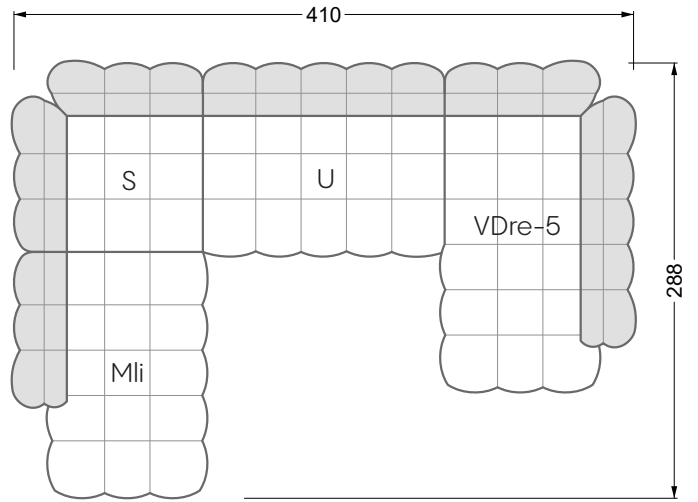

Balao

104 • Corner sofas with long daybed &
assembled backrests

Balao

104 • Corner sofas with short daybed &
assembled backrests

Balao

104 • Corner sofas with short daybed
assembled arm- and backrests

The dimensions apply to free-standing parts.

Edgy

107 • Corner sofas with short daybed

Edgy

107 • Corner sofas with long daybed

Edgy

107 • Asymmetrical corner sofas

Edgy

107 • Corner sofas seat depth 64 cm / 104 cm

Edgy

107 • Corner sofas seat depth 64 cm / 104 cm

recommendation for cushions: **D 108 Q**

recommendation for cushions: **D 108 Q**

Cloud 7

154 • Single elements • Longchair

Cloud 7

154 • Large combinations

width: 202,5 cm

W 129-160

6-some

width: 243,0 cm

SET 1.3

W 129-160

7-some

width: 283,5 cm