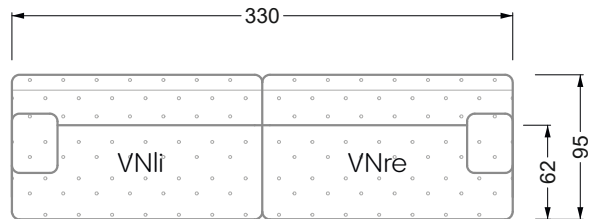

Ohlinda

118 • Corner sofas with arm- and backrests

Cocoa Island

119 • Corner sofas seat depth 62cm/95 cm

Cloud 7

154 • Large combinations

Ocean 7

158 • Corner sofas seat depth 95 cm

Ocean 7

158 • Corner sofas seat depth 62 / 95 cm

W104-160
Bed surface 160 x 200 cm

W104-180
Bed surface 180 x 200 cm

W104-200
Bed surface 200 x 200 cm

Box spring system mattress

Cold foam mattress

W 129-160

Bed surface
160 x 200 cm

W 129-180

Bed surface
180 x 200 cm

W 129-200

Bed surface
200 x 200 cm

A
RP 129-80

B
RP 129-100

C
RP 129-120