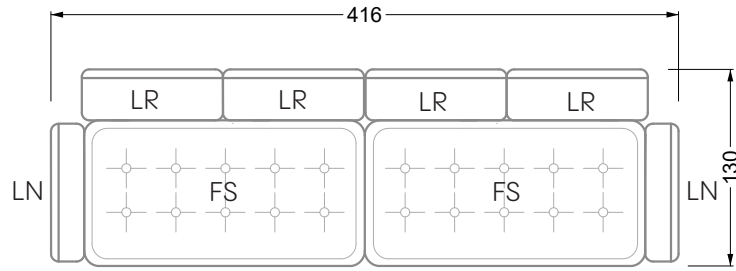

Edgy

107 • Corner sofas with short daybed

Edgy

107 • Corner sofas with long daybed

Edgy

107 • Asymmetrical corner sofas

Edgy

107 • Corner sofas seat depth 64 cm / 104 cm

Edgy

107 • Corner sofas seat depth 64 cm / 104 cm

recommendation for cushions: **D 108 Q**

recommendation for cushions: **D 108 Q**

Cloud 7

154 • Single elements • Longchair

Cloud 7

154 • Large combinations

Ocean 7

158 • Corner sofas seat depth 62 cm

Ocean 7

158 • Corner sofas seat depth 62 / 95 cm

W104-160
bed surface 160 x 200 cm

W104-180
bed surface 180 x 200 cm

W104-200
bed surface 200 x 200 cm

Box spring system mattress