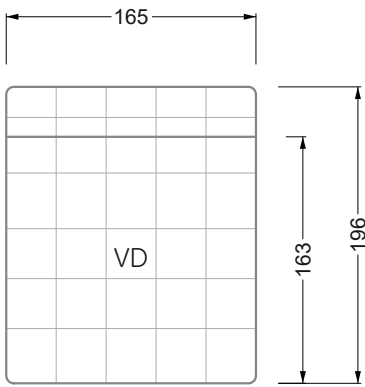

Edgy

107 • Asymmetrical corner sofas

Edgy

107 • Asymmetrical corner sofas

Edgy

107 • Corner sofas seat depth 64 cm / 104 cm

Recommendation for cushions: **D 108 Q**

Recommendation for cushions: **D 108 Q**

Ohlinda

118 • Corner sofas with arm- and backrests

Cocoa Island

119 • Corner sofas seat depth 62cm/95 cm

Cloud 7

154 • Large combinations

Ocean 7

158 • Corner sofas seat depth 95 cm

Bed surface
160 x 200 cm

W 129-180

Bed surface
180 x 200 cm

W 129-200

Bed surface
200 x 200 cm

A
RP 129-80

B
RP 129-100

C
RP 129-120

Width: 283,5 cm

8-some

Width: 324,0 cm

9-some

Width: 364,5 cm

W 129-160

5-some

Width: 202,5 cm