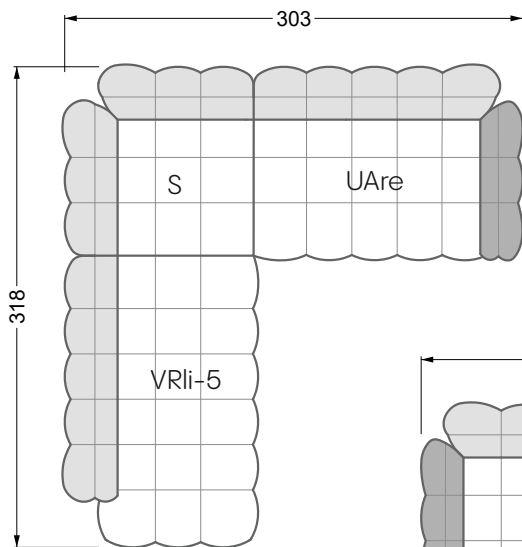

The dimensions apply to free-standing parts.

All sides of the sofa have a genuine upholstered side and can also be placed individually in the room.

If two individual parts are joined together, 6 cm (3 cm per element) must be subtracted on the extension sides, as the foam is compressed during joining.

Balao

104 • Corner sofas with short daybed &
assembled backrests

Balao

104 • Corner sofas with short daybed
assembled arm- and backrests

The dimensions apply to free-standing parts.

The add-on parts have an upholstery without rounding on the sides.

The end and individual parts have a rounding on these free sides (6CM).

This means that in case of a free combination of individual parts, 6cm must be deducted from the sides on the frame.

Edgy

107 • Corner sofas with long daybed

Edgy

107 • Asymmetrical corner sofas

Edgy

107 • Asymmetrical corner sofas

Edgy

107 • Corner sofas seat depth 64 cm / 104 cm

Recommendation for cushions: **D 108 Q**

Recommendation for cushions: **D 108 Q**