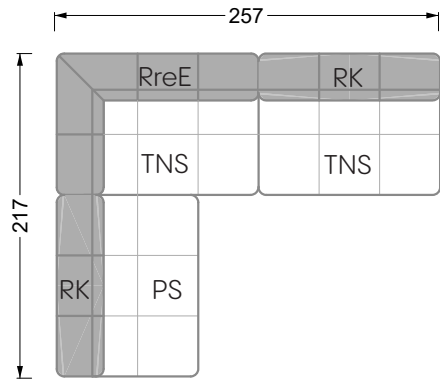

Balao

104 • Corner sofas with long daybed &
assembled backrests

Balao

104 • Corner sofas with short daybed &
assembled backrests

Balao

104 • Corner sofas with short daybed
assembled arm- and backrests

The dimensions apply to free-standing parts.

Edgy

107 • Corner sofas with short daybed

Edgy

107 • Corner sofas with long daybed

Edgy

107 • Asymmetrical corner sofas

Edgy

107 • Corner sofas seat depth 64 cm / 104 cm

Edgy

107 • Corner sofas seat depth 64 cm / 104 cm

recommendation for cushions: **D 108 Q**

recommendation for cushions: **D 108 Q**

Cloud 7

154 • Single elements • Longchair

Cloud 7

154 • Large combinations

Ocean 7

158 • Corner sofas seat depth 62 cm

Ocean 7

158 • Corner sofas seat depth 62 / 95 cm

W104-160
bed surface 160 x 200 cm

W104-180
bed surface 180 x 200 cm

W104-200
bed surface 200 x 200 cm

Box spring system mattress