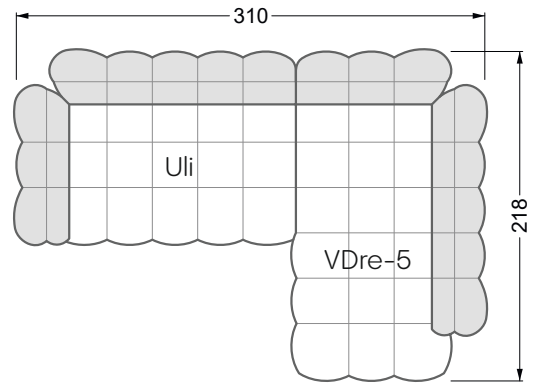

Beds

104 / Balaa0 Bed	123
129 / Creole Bed	124
130 / Fey0 Bed	155
154 / Cloud 7 Bed	156

Couch- & Coffeetables	157
----------------------------------	-----

Armchairs	158
------------------	-----

Dining & Chairs	159
----------------------------	-----

The dimensions apply to free-standing parts.

All sides of the sofa have a genuine upholstered side and can also be placed individually in the room.

If two individual parts are joined together, 6 cm (3 cm per element) must be subtracted on the extension sides, as the foam is compressed during joining.

Balao

104 • Corner sofas with short daybed &
assembled backrests

Balao

104 • Corner sofas with short daybed
assembled arm- and backrests

The dimensions apply to free-standing parts.

The add-on parts have an upholstery without rounding on the sides.

The end and individual parts have a rounding on these free sides (6CM).

This means that in case of a free combination of individual parts, 6cm must be deducted from the sides on the frame.

Edgy

107 • Corner sofas with long daybed