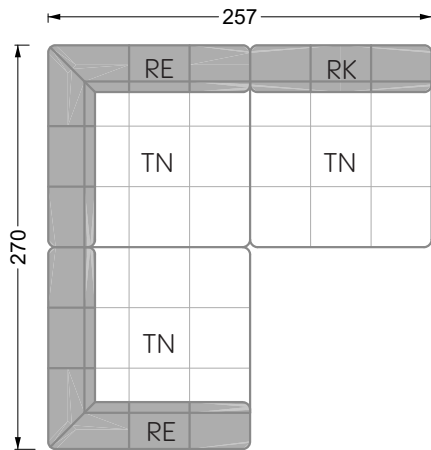

Balao

104 • Corner sofas with long daybed &
assembled backrests

Balao

104 • Corner sofas with short daybed &
assembled backrests

Balao

104 • Corner sofas with short daybed
assembled arm- and backrests

The dimensions apply to free-standing parts.

Edgy

107 • Corner sofas with short daybed

Edgy

107 • Corner sofas with long daybed

Edgy

107 • Asymmetrical corner sofas

Edgy

107 • Corner sofas seat depth 64 cm / 104 cm

Edgy

107 • Corner sofas seat depth 64 cm / 104 cm

recommendation for cushions: **D 108 Q**

recommendation for cushions: **D 108 Q**

Cloud 7

154 • Single elements • Longchair

Cloud 7

154 • Large combinations

width: 202,5 cm

W 129-160

6-some

width: 243,0 cm

SET 1.3

W 129-160

7-some

width: 283,5 cm