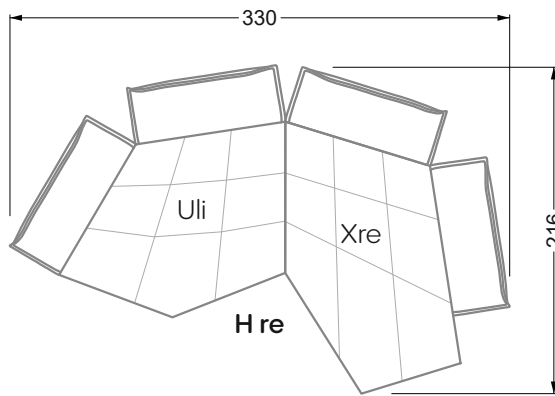

The end and individual parts have a rounding on these free sides (6CM).

This means that in case of a free combination of individual parts, 6cm must be deducted from the sides on the frame.

Edgy

107 • Corner sofas with long daybed

Edgy

107 • Asymmetrical corner sofas

Edgy

107 • Asymmetrical corner sofas

Edgy

107 • Corner sofas seat depth 64 cm / 104 cm

Recommendation for cushions: **D 108 Q**

Recommendation for cushions: **D 108 Q**

Ohlinda

118 • Corner sofas with arm- and backrests

Cocoa Island

119 • Corner sofas seat depth 62cm/95 cm

Cloud 7

154 • Large combinations

Ocean 7

158 • Corner sofas seat depth 95 cm

Bed surface
160 x 200 cm

W 129-180

Bed surface
180 x 200 cm

W 129-200

Bed surface
200 x 200 cm

A
RP 129-80

B
RP 129-100

C
RP 129-120