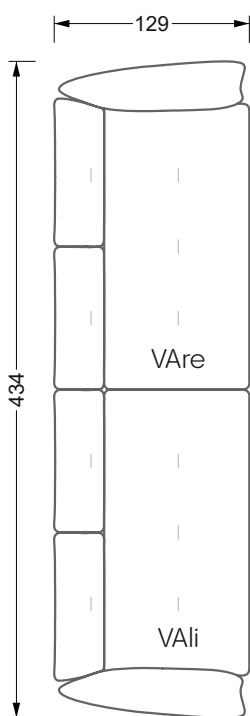

The dimensions apply to free-standing parts.

All sides of the sofa have a genuine upholstered side and can also be placed individually in the room.

If two individual parts are joined together, 6 cm (3 cm per element) must be subtracted on the extension sides, as the foam is compressed during joining.

Balao

104 • Corner sofas with short daybed &
assembled backrests

Balao

104 • Corner sofas with short daybed
assembled arm- and backrests

The dimensions apply to free-standing parts.

The add-on parts have an upholstery without rounding on the sides.

The end and individual parts have a rounding on these free sides (6CM).

This means that in case of a free combination of individual parts, 6cm must be deducted from the sides on the frame.

Edgy

107 • Corner sofas with long daybed

SET 2.3

W 129-160

7-some

Width: 283,5 cm

8-some

Width: 324,0 cm

9-some

Width: 364,5 cm