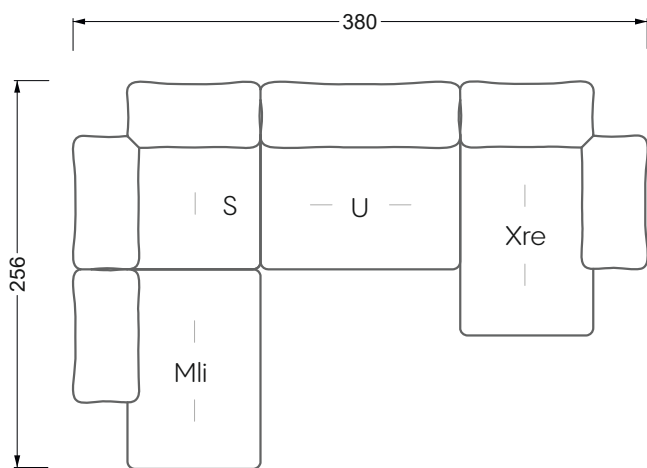

Beds

104 / Balaa0 Bed	123
129 / Creole Bed	124
130 / Fey0 Bed	155
154 / Cloud 7 Bed	156

Couch- & Coffeetables	157
----------------------------------	-----

Armchairs	158
------------------	-----

Dining & Chairs	159
----------------------------	-----

The dimensions apply to free-standing parts.

All sides of the sofa have a genuine upholstered side and can also be placed individually in the room.

If two individual parts are joined together, 6 cm (3 cm per element) must be subtracted on the extension sides, as the foam is compressed during joining.

Balao

104 • Corner sofas with short daybed &
assembled backrests

Balao

104 • Corner sofas with short daybed
assembled arm- and backrests

The dimensions apply to free-standing parts.

The add-on parts have an upholstery without rounding on the sides.

The end and individual parts have a rounding on these free sides (6CM).

This means that in case of a free combination of individual parts, 6cm must be deducted from the sides on the frame.

Edgy

107 • Corner sofas with long daybed