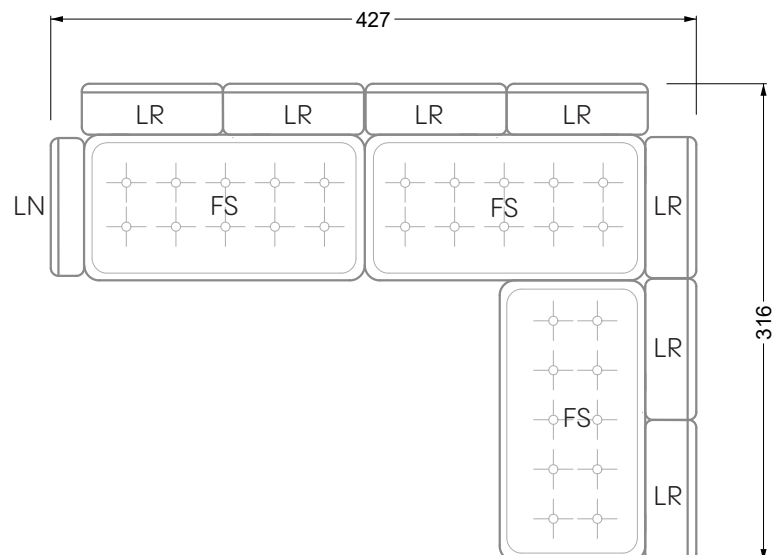

Edgy

107 • Corner sofas with short daybed

Edgy

107 • Corner sofas with long daybed

Edgy

107 • Asymmetrical corner sofas

Edgy

107 • Corner sofas seat depth 64 cm / 104 cm

Edgy

107 • Corner sofas seat depth 64 cm / 104 cm

recommendation for cushions: **D 108 Q**

recommendation for cushions: **D 108 Q**

Cloud 7

154 • Single elements • Longchair

Cloud 7

154 • Large combinations

Ocean 7

158 • Corner sofas seat depth 62 cm

Ocean 7

158 • Corner sofas seat depth 62 / 95 cm

W104-160
bed surface 160 x 200 cm

W104-180
bed surface 180 x 200 cm

W104-200
bed surface 200 x 200 cm

Box spring system mattress

width: 202,5 cm

W 129-160

6-some

width: 243,0 cm

SET 1.3

W 129-160

7-some

width: 283,5 cm