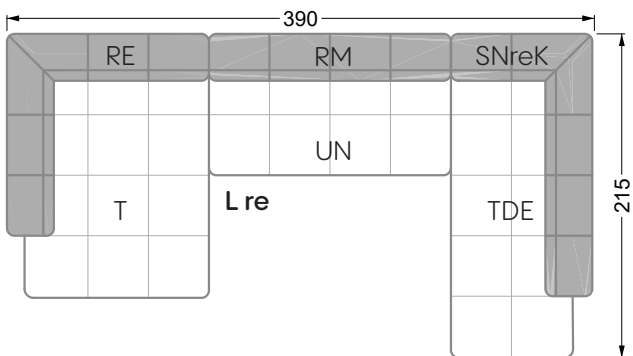

Balao

104 • Corner sofas with long daybed &
assembled backrests

Balao

104 • Corner sofas with short daybed &
assembled backrests

Balao

104 • Corner sofas with short daybed
assembled arm- and backrests

The dimensions apply to free-standing parts.

Edgy

107 • Corner sofas with short daybed

Edgy

107 • Corner sofas with long daybed

Edgy

107 • Asymmetrical corner sofas

Edgy

107 • Corner sofas seat depth 64 cm / 104 cm

Edgy

107 • Corner sofas seat depth 64 cm / 104 cm

recommendation for cushions: **D 108 Q**

recommendation for cushions: **D 108 Q**

Cloud 7

154 • Single elements • Longchair

Cloud 7

154 • Large combinations

Ocean 7

158 • Corner sofas seat depth 62 cm

Ocean 7

158 • Corner sofas seat depth 62 / 95 cm

W104-160
bed surface 160 x 200 cm

W104-180
bed surface 180 x 200 cm

W104-200
bed surface 200 x 200 cm

Box spring system mattress