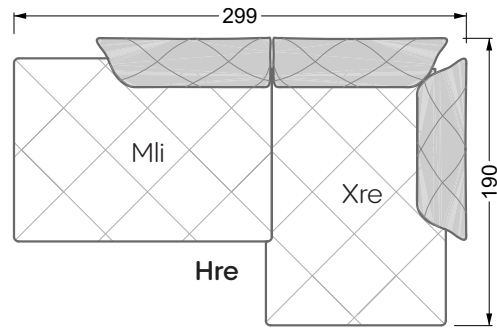

Balao

104 • Corner sofas with long daybed &
assembled backrests

Balao

104 • Corner sofas with short daybed &
assembled backrests

Balao

104 • Corner sofas with short daybed
assembled arm- and backrests

The dimensions apply to free-standing parts.

The add-on parts have an upholstery without rounding on the sides.

The end and individual parts have a rounding on their free sides (6CM).

This means that in case of a free combination of individual parts, 6cm must be deducted from the sides on the frame.

Edgy

107 • Corner sofas with short daybed

Edgy

107 • Corner sofas with long daybed

Edgy

107 • Asymmetrical corner sofas

Edgy

107 • Corner sofas seat depth 64 cm / 104 cm

Edgy

107 • Corner sofas seat depth 64 cm / 104 cm

recommendation for cushions: **D 108 Q**

recommendation for cushions: **D 108 Q**

Cloud 7

154 • Single elements • Longchair

Cloud 7

154 • Large combinations