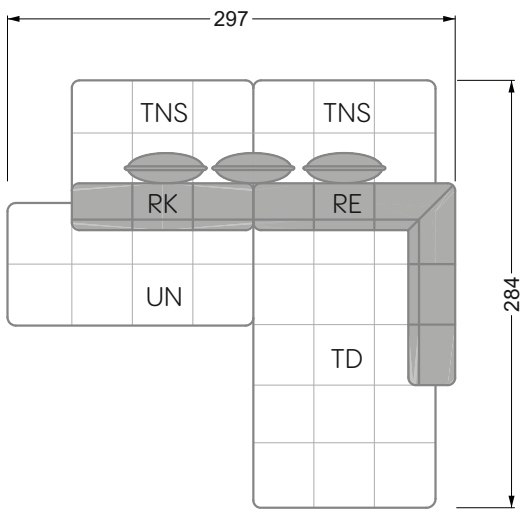

Balao

104 • Corner sofas with short daybed &
assembled backrests

Balao

104 • Corner sofas with short daybed
assembled arm- and backrests

The dimensions apply to free-standing parts.

The add-on parts have an upholstery without rounding on the sides.

The end and individual parts have a rounding on these free sides (6CM).

This means that in case of a free combination of individual parts, 6cm must be deducted from the sides on the frame.

Edgy

107 • Corner sofas with long daybed

Edgy

107 • Asymmetrical corner sofas

Edgy

107 • Asymmetrical corner sofas

Edgy

107 • Corner sofas seat depth 64 cm / 104 cm

Recommendation for cushions: **D 108 Q**

Recommendation for cushions: **D 108 Q**

Ohlinda

118 • Corner sofas with arm- and backrests

Cocoa Island

119 • Corner sofas seat depth 62cm/95 cm

Cloud 7

154 • Large combinations

Ocean 7

158 • Corner sofas seat depth 95 cm