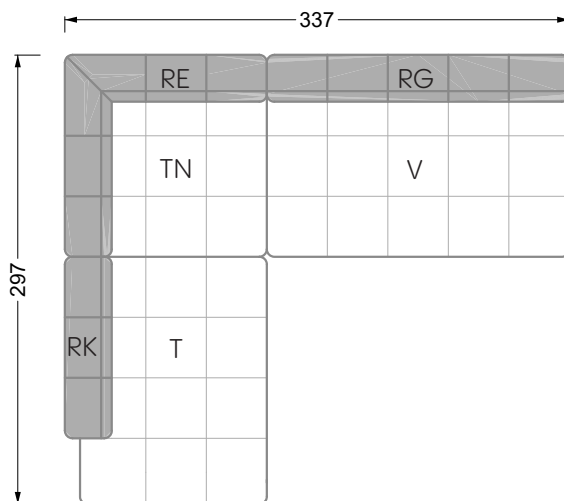

Balao

104 • Corner sofas with long daybed &
assembled backrests

Balao

104 • Corner sofas with short daybed &
assembled backrests

Balao

104 • Corner sofas with short daybed
assembled arm- and backrests

The dimensions apply to free-standing parts.

Edgy

107 • Corner sofas with short daybed

Edgy

107 • Corner sofas with long daybed

Edgy

107 • Asymmetrical corner sofas

Edgy

107 • Corner sofas seat depth 64 cm / 104 cm

Edgy

107 • Corner sofas seat depth 64 cm / 104 cm

recommendation for cushions: **D 108 Q**

recommendation for cushions: **D 108 Q**

Cloud 7

154 • Single elements • Longchair

Cloud 7

154 • Large combinations

Ocean 7

158 • Corner sofas seat depth 62 cm

Ocean 7

158 • Corner sofas seat depth 62 / 95 cm

W104-160
bed surface 160 x 200 cm

W104-180
bed surface 180 x 200 cm

W104-200
bed surface 200 x 200 cm

Box spring system mattress