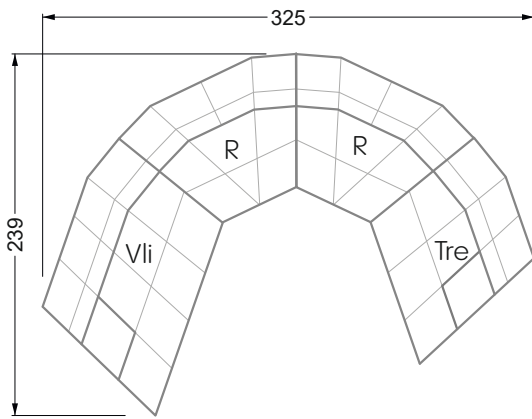

Edgy

107 • Asymmetrical corner sofas

Edgy

107 • Asymmetrical corner sofas

Edgy

107 • Corner sofas seat depth 64 cm / 104 cm

Recommendation for cushions: **D 108 Q**

Recommendation for cushions: **D 108 Q**

Ohlinda

118 • Corner sofas with arm- and backrests

Cocoa Island

119 • Corner sofas seat depth 62cm/95 cm

Cloud 7

154 • Large combinations

Ocean 7

158 • Corner sofas seat depth 95 cm

Ocean 7

158 • Corner sofas seat depth 62 / 95 cm

W104-160
Bed surface 160 x 200 cm

W104-180
Bed surface 180 x 200 cm

W104-200
Bed surface 200 x 200 cm

Box spring system mattress

Cold foam mattress

W 129-160

Bed surface
160 x 200 cm

W 129-180

Bed surface
180 x 200 cm

W 129-200

Bed surface
200 x 200 cm

A
RP 129-80

B
RP 129-100

C
RP 129-120