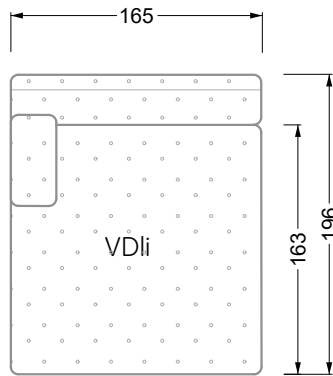

Edgy

107 • Corner sofas with short daybed

Edgy

107 • Corner sofas with long daybed

Edgy

107 • Asymmetrical corner sofas

Edgy

107 • Corner sofas seat depth 64 cm / 104 cm

Edgy

107 • Corner sofas seat depth 64 cm / 104 cm

recommendation for cushions: **D 108 Q**

recommendation for cushions: **D 108 Q**

Cloud 7

154 • Single elements • Longchair

Cloud 7

154 • Large combinations

Ocean 7

158 • Corner sofas seat depth 62 cm

Ocean 7

158 • Corner sofas seat depth 62 / 95 cm

W104-160
bed surface 160 x 200 cm

W104-180
bed surface 180 x 200 cm

W104-200
bed surface 200 x 200 cm

Box spring system mattress

Cold foam mattress

W 129-160
bed surface
160 x 200 cm

W 129-180
bed surface
180 x 200 cm

W 129-200
bed surface
200 x 200 cm

A

RP 129-80

B

RP 129-100