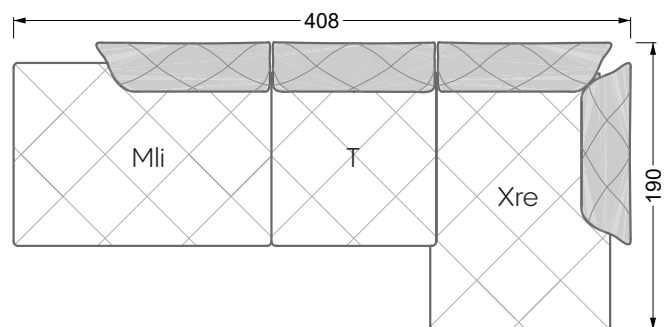

Balao

104 • Corner sofas with long daybed &
assembled backrests

Balao

104 • Corner sofas with short daybed &
assembled backrests

Balao

104 • Corner sofas with short daybed
assembled arm- and backrests

The dimensions apply to free-standing parts.

The add-on parts have an upholstery without rounding on the sides.

The end and individual parts have a rounding on their free sides (6CM).

This means that in case of a free combination of individual parts, 6cm must be deducted from the sides on the frame.

Edgy

107 • Corner sofas with short daybed

Edgy

107 • Corner sofas with long daybed

Edgy

107 • Asymmetrical corner sofas

Edgy

107 • Corner sofas seat depth 64 cm / 104 cm

Edgy

107 • Corner sofas seat depth 64 cm / 104 cm

recommendation for cushions: **D 108 Q**

recommendation for cushions: **D 108 Q**

Cloud 7

154 • Single elements • Longchair

Cloud 7

154 • Large combinations