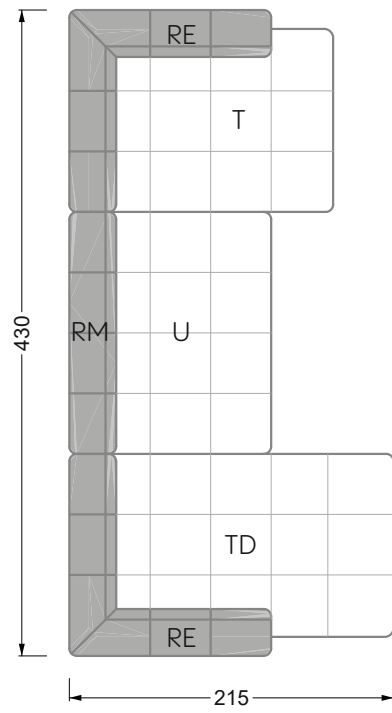

The dimensions apply to free-standing parts.

All sides of the sofa have a genuine upholstered side and can also be placed individually in the room.

If two individual parts are joined together, 6 cm (3 cm per element) must be subtracted on the extension sides, as the foam is compressed during joining.

The end and individual parts have a rounding on these free sides (6CM).

This means that in case of a free combination of individual parts, 6cm must be deducted from the sides on the frame.

Edgy

107 • Corner sofas with long daybed

Edgy

107 • Asymmetrical corner sofas

Edgy

107 • Asymmetrical corner sofas

Edgy

107 • Corner sofas seat depth 64 cm / 104 cm

Recommendation for cushions: **D 108 Q**

Recommendation for cushions: **D 108 Q**

Ohlinda

118 • Corner sofas with arm- and backrests

Cocoa Island

119 • Corner sofas seat depth 62cm/95 cm

Cloud 7

154 • Large combinations

Ocean 7

158 • Corner sofas seat depth 95 cm