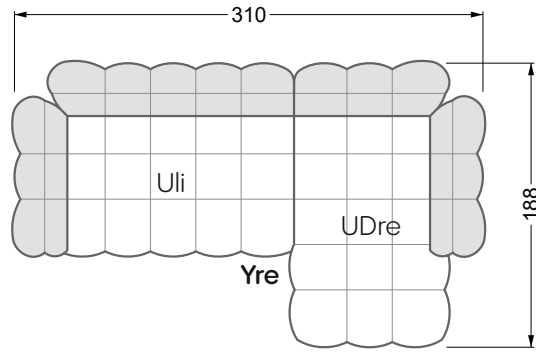

Beds

104 / Balaa0 Bed	123
129 / Creole Bed	124
130 / Fey0 Bed	155
154 / Cloud 7 Bed	156

Couch- & Coffeetables	157
----------------------------------	-----

Armchairs	158
------------------	-----

Dining & Chairs	159
----------------------------	-----

The dimensions apply to free-standing parts.

All sides of the sofa have a genuine upholstered side and can also be placed individually in the room.

If two individual parts are joined together, 6 cm (3 cm per element) must be subtracted on the extension sides, as the foam is compressed during joining.

Balao

104 • Corner sofas with short daybed &
assembled backrests

Balao

104 • Corner sofas with short daybed
assembled arm- and backrests

The dimensions apply to free-standing parts.

The add-on parts have an upholstery without rounding on the sides.

The end and individual parts have a rounding on these free sides (6CM).

This means that in case of a free combination of individual parts, 6cm must be deducted from the sides on the frame.

Edgy

107 • Corner sofas with long daybed