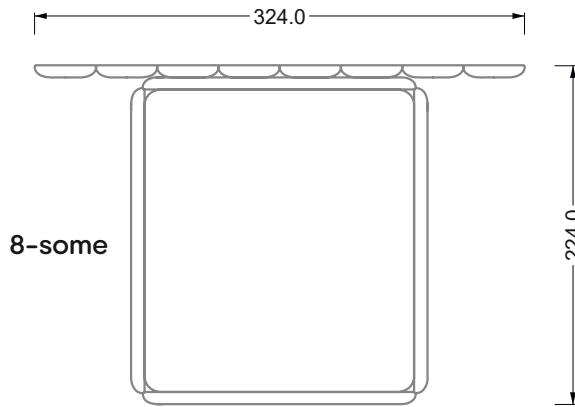

Width: 324,0 cm

9-some

Width: 364,5 cm

W 129-160

5-some

Width: 202,5 cm

6-some

Width: 243,0 cm

SET 2.3

W 129-160

7-some

Width: 283,5 cm

8-some

Width: 324,0 cm

9-some

Width: 364,5 cm

W 129-180

Bed drawer can also be
turned 90 degrees

W 129-180

W 129-180

5-some

Width: 202,5 cm

6-some

Width: 243,0 cm