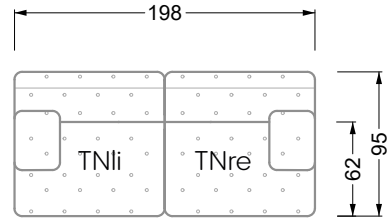

Edgy

107 • Corner sofas with short daybed

Edgy

107 • Corner sofas with long daybed

Edgy

107 • Asymmetrical corner sofas

Edgy

107 • Corner sofas seat depth 64 cm / 104 cm

Edgy

107 • Corner sofas seat depth 64 cm / 104 cm

recommendation for cushions: **D 108 Q**

recommendation for cushions: **D 108 Q**

Cloud 7

154 • Single elements • Longchair

Cloud 7

154 • Large combinations

Ocean 7

158 • Corner sofas seat depth 62 cm

Ocean 7

158 • Corner sofas seat depth 62 / 95 cm

W104-160
bed surface 160 x 200 cm

W104-180
bed surface 180 x 200 cm

W104-200
bed surface 200 x 200 cm

Box spring system mattress