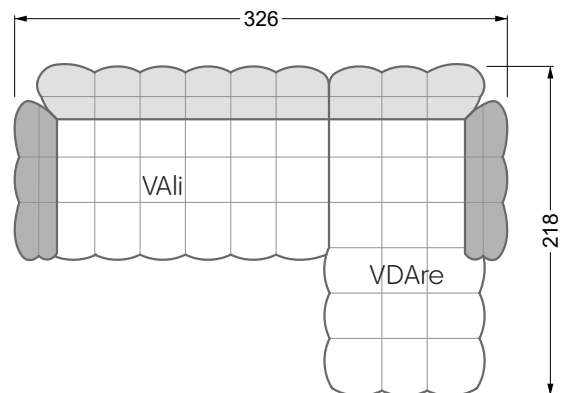

Balao

104 • Corner sofas with long daybed &
assembled backrests

Balao

104 • Corner sofas with short daybed &
assembled backrests

Balao

104 • Corner sofas with short daybed
assembled arm- and backrests

The dimensions apply to free-standing parts.

The add-on parts have an upholstery without rounding on the sides.

The end and individual parts have a rounding on their free sides (6CM).

This means that in case of a free combination of individual parts, 6cm must be deducted from the sides on the frame.

Edgy

107 • Corner sofas with short daybed

Edgy

107 • Corner sofas with long daybed

Edgy

107 • Asymmetrical corner sofas

Edgy

107 • Corner sofas seat depth 64 cm / 104 cm

width: 202,5 cm

W 129-160

6-some

width: 243,0 cm

SET 1.3

W 129-160

7-some

width: 283,5 cm