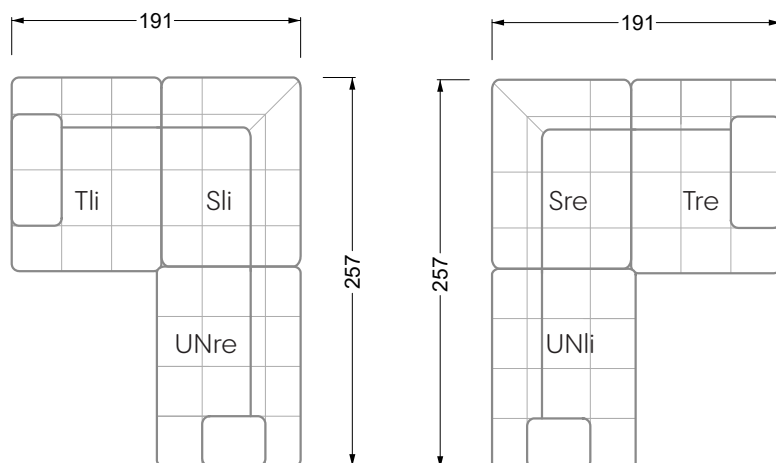

Edgy

107 • Corner sofas with short daybed

Edgy

107 • Corner sofas with long daybed

Edgy

107 • Asymmetrical corner sofas

Edgy

107 • Corner sofas seat depth 64 cm / 104 cm

Edgy

107 • Corner sofas seat depth 64 cm / 104 cm

recommendation for cushions: **D 108 Q**

recommendation for cushions: **D 108 Q**

Cloud 7

154 • Single elements • Longchair

Cloud 7

154 • Large combinations

Ocean 7

158 • Corner sofas seat depth 62 cm

Ocean 7

158 • Corner sofas seat depth 62 / 95 cm

W104-160
bed surface 160 x 200 cm

W104-180
bed surface 180 x 200 cm

W104-200
bed surface 200 x 200 cm

Box spring system mattress

Cold foam mattress

W 129-160
bed surface
160 x 200 cm

W 129-180
bed surface
180 x 200 cm

W 129-200
bed surface
200 x 200 cm

A

RP 129-80

B

RP 129-100