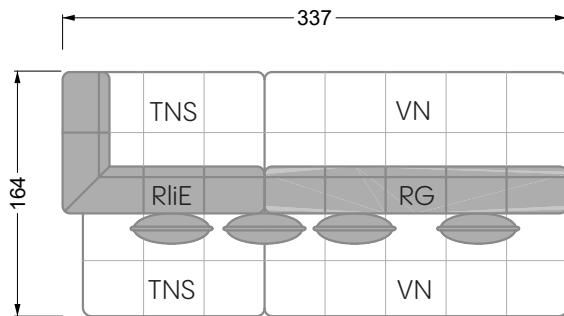

Edgy

107 • Corner sofas with short daybed

Edgy

107 • Corner sofas with long daybed

Edgy

107 • Asymmetrical corner sofas

Edgy

107 • Corner sofas seat depth 64 cm / 104 cm

Edgy

107 • Corner sofas seat depth 64 cm / 104 cm

recommendation for cushions: **D 108 Q**

recommendation for cushions: **D 108 Q**

Cloud 7

154 • Single elements • Longchair

Cloud 7

154 • Large combinations

Ocean 7

158 • Corner sofas seat depth 62 cm

Ocean 7

158 • Corner sofas seat depth 62 / 95 cm

W104-160
bed surface 160 x 200 cm

W104-180
bed surface 180 x 200 cm

W104-200
bed surface 200 x 200 cm

Box spring system mattress

Cold foam mattress

W 129-160
bed surface
160 x 200 cm

W 129-180
bed surface
180 x 200 cm

W 129-200
bed surface
200 x 200 cm

A

RP 129-80

B

RP 129-100