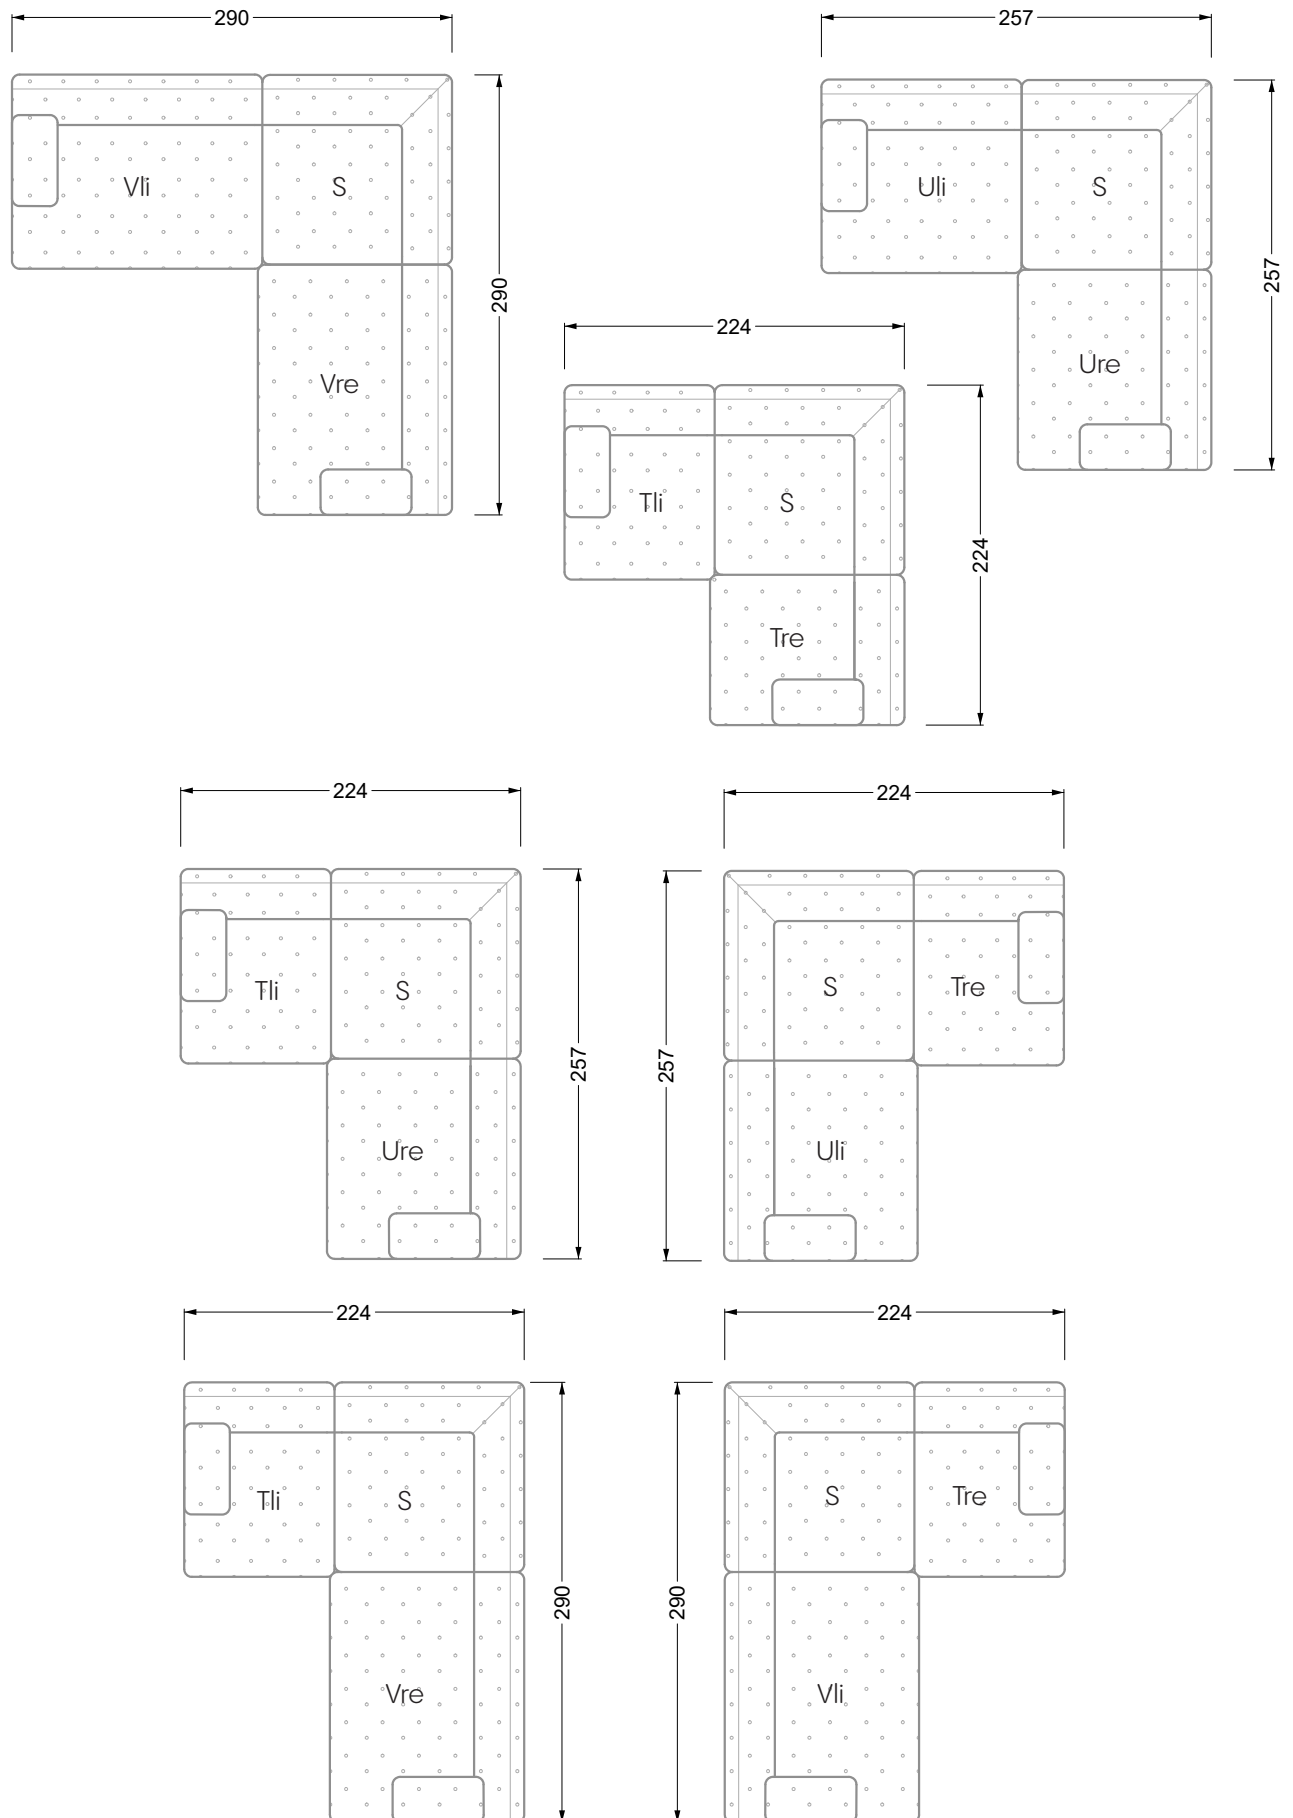

Balao

104 • Corner sofas with long daybed &
assembled backrests

Balao

104 • Corner sofas with short daybed &
assembled backrests

Balao

104 • Corner sofas with short daybed
assembled arm- and backrests

The dimensions apply to free-standing parts.

Edgy

107 • Corner sofas with short daybed

Edgy

107 • Corner sofas with long daybed

Edgy

107 • Asymmetrical corner sofas

Edgy

107 • Corner sofas seat depth 64 cm / 104 cm

Edgy

107 • Corner sofas seat depth 64 cm / 104 cm

recommendation for cushions: **D 108 Q**

recommendation for cushions: **D 108 Q**

Cloud 7

154 • Single elements • Longchair

Cloud 7

154 • Large combinations

Ocean 7

158 • Corner sofas seat depth 62 cm

Ocean 7

158 • Corner sofas seat depth 62 / 95 cm

W104-160
bed surface 160 x 200 cm

W104-180
bed surface 180 x 200 cm

W104-200
bed surface 200 x 200 cm

Box spring system mattress