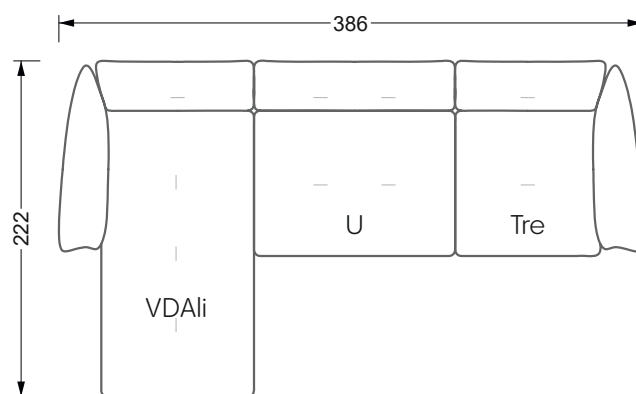

Beds

104 / Balaa0 Bed	123
129 / Creole Bed	124
130 / Fey0 Bed	155
154 / Cloud 7 Bed	156

Couch- & Coffeetables	157
----------------------------------	-----

Armchairs	158
------------------	-----

Dining & Chairs	159
----------------------------	-----

The dimensions apply to free-standing parts.

All sides of the sofa have a genuine upholstered side and can also be placed individually in the room.

If two individual parts are joined together, 6 cm (3 cm per element) must be subtracted on the extension sides, as the foam is compressed during joining.

Balao

104 • Corner sofas with short daybed &
assembled backrests

Balao

104 • Corner sofas with short daybed
assembled arm- and backrests

The dimensions apply to free-standing parts.

The add-on parts have an upholstery without rounding on the sides.

Width: 283,5 cm

8-some

Width: 324,0 cm

9-some

Width: 364,5 cm

W 129-160

5-some

Width: 202,5 cm