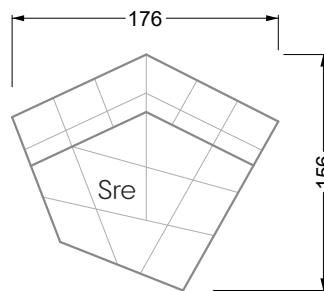

Edgy

107 • Corner sofas with short daybed

Edgy

107 • Corner sofas with long daybed

Edgy

107 • Asymmetrical corner sofas

Edgy

107 • Corner sofas seat depth 64 cm / 104 cm

Edgy

107 • Corner sofas seat depth 64 cm / 104 cm

recommendation for cushions: **D 108 Q**

recommendation for cushions: **D 108 Q**

Cloud 7

154 • Single elements • Longchair

Cloud 7

154 • Large combinations

Ocean 7

158 • Corner sofas seat depth 62 cm

Ocean 7

158 • Corner sofas seat depth 62 / 95 cm

W104-160
bed surface 160 x 200 cm

W104-180
bed surface 180 x 200 cm

W104-200
bed surface 200 x 200 cm

Box spring system mattress

Cold foam mattress

W 129-160
bed surface
160 x 200 cm

W 129-180
bed surface
180 x 200 cm

W 129-200
bed surface
200 x 200 cm

A

RP 129-80

B

RP 129-100