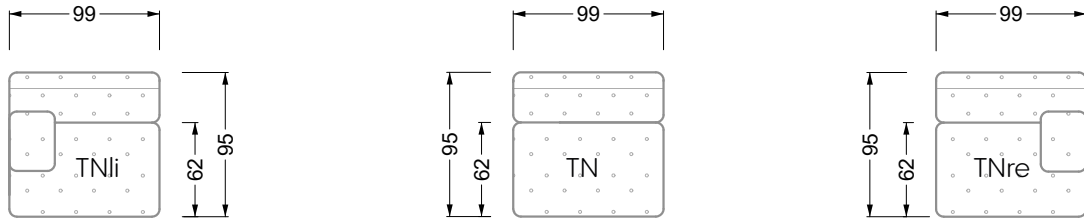

Edgy

107 • Corner sofas with short daybed

Edgy

107 • Corner sofas with long daybed

Edgy

107 • Asymmetrical corner sofas

Edgy

107 • Corner sofas seat depth 64 cm / 104 cm

Edgy

107 • Corner sofas seat depth 64 cm / 104 cm

recommendation for cushions: **D 108 Q**

recommendation for cushions: **D 108 Q**

Cloud 7

154 • Single elements • Longchair

Cloud 7

154 • Large combinations

Ocean 7

158 • Corner sofas seat depth 62 cm

Ocean 7

158 • Corner sofas seat depth 62 / 95 cm

W104-160
bed surface 160 x 200 cm

W104-180
bed surface 180 x 200 cm

W104-200
bed surface 200 x 200 cm

Box spring system mattress