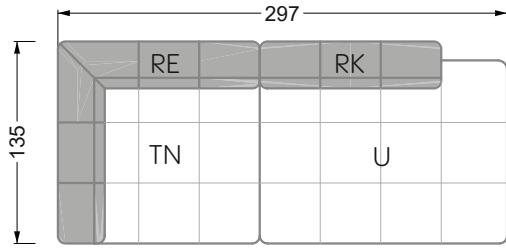

Balao

104 • Corner sofas with short daybed &
assembled backrests

Balao

104 • Corner sofas with short daybed
assembled arm- and backrests

The dimensions apply to free-standing parts.

The add-on parts have an upholstery without rounding on the sides.

The end and individual parts have a rounding on these free sides (6CM).

This means that in case of a free combination of individual parts, 6cm must be deducted from the sides on the frame.

Edgy

107 • Corner sofas with long daybed

Edgy

107 • Asymmetrical corner sofas

Edgy

107 • Asymmetrical corner sofas

Edgy

107 • Corner sofas seat depth 64 cm / 104 cm

Recommendation for cushions: **D 108 Q**

Recommendation for cushions: **D 108 Q**