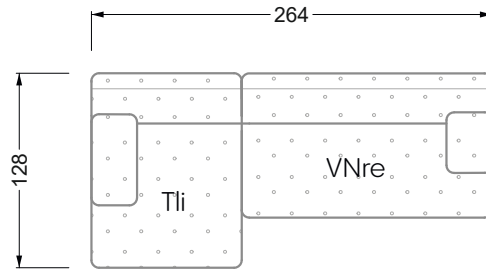

Edgy

107 • Asymmetrical corner sofas

Edgy

107 • Asymmetrical corner sofas

Edgy

107 • Corner sofas seat depth 64 cm / 104 cm

Recommendation for cushions: **D 108 Q**

Recommendation for cushions: **D 108 Q**

Ohlinda

118 • Corner sofas with arm- and backrests

Cocoa Island

119 • Corner sofas seat depth 62cm/95 cm

Cloud 7

154 • Large combinations

Ocean 7

158 • Corner sofas seat depth 95 cm

Bed surface
160 x 200 cm

W 129-180

Bed surface
180 x 200 cm

W 129-200

Bed surface
200 x 200 cm

A
RP 129-80

B
RP 129-100

C
RP 129-120