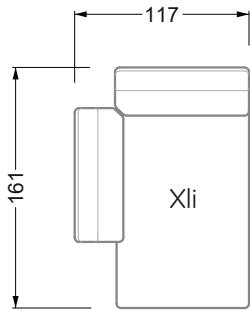

Ohlinda

118 • Corner sofas with arm- and backrests

Cocoa Island

119 • Corner sofas seat depth 62cm/95 cm

Cloud 7

154 • Large combinations

Ocean 7

158 • Corner sofas seat depth 95 cm

Bed surface
160 x 200 cm

W 129-180

Bed surface
180 x 200 cm

W 129-200

Bed surface
200 x 200 cm

A
RP 129-80

B
RP 129-100

C
RP 129-120

Width: 176,0 cm

W 129-160

5-some

Width: 202,5 cm

6-some

Width: 243,0 cm

W 129-160

7-some

Width: 283,5 cm

8-some

Width: 324,0 cm

9-some

Width: 364,5 cm

W 129-160

5-some

Width: 202,5 cm