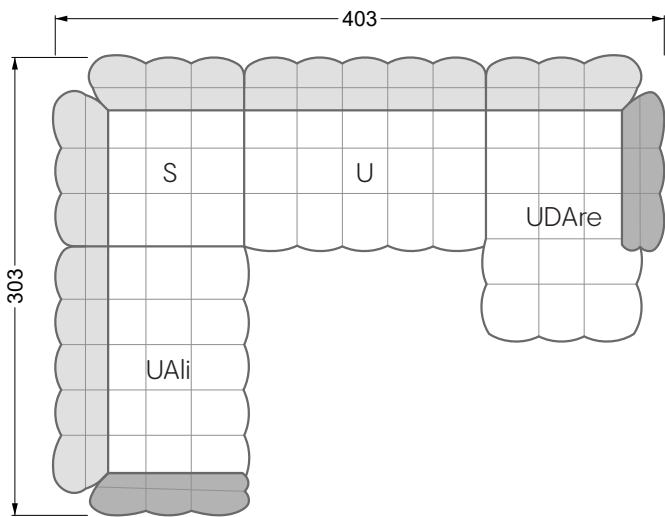

Balao

104 • Corner sofas with long daybed &
assembled backrests

Balao

104 • Corner sofas with short daybed &
assembled backrests

Balao

104 • Corner sofas with short daybed
assembled arm- and backrests

The dimensions apply to free-standing parts.

Edgy

107 • Corner sofas with short daybed

Edgy

107 • Corner sofas with long daybed

Edgy

107 • Asymmetrical corner sofas

Edgy

107 • Corner sofas seat depth 64 cm / 104 cm

width: 202,5 cm

W 129-160

6-some

width: 243,0 cm

SET 1.3

W 129-160

7-some

width: 283,5 cm

6-some

width: 243,0 cm

SET 1.2

W 129-180

7-some

width: 283,5 cm

SET 3

W 129-180