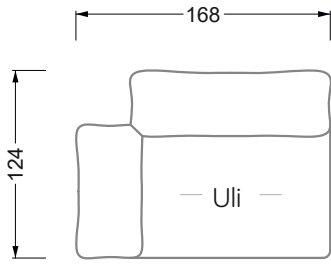

Beds

104 / Balaa0 Bed	123
129 / Creole Bed	124
130 / Fey0 Bed	155
154 / Cloud 7 Bed	156

Couch- & Coffeetables	157
----------------------------------	-----

Armchairs	158
------------------	-----

Dining & Chairs	159
----------------------------	-----

The dimensions apply to free-standing parts.

All sides of the sofa have a genuine upholstered side and can also be placed individually in the room.

If two individual parts are joined together, 6 cm (3 cm per element) must be subtracted on the extension sides, as the foam is compressed during joining.

Width: 283,5 cm

8-some

Width: 324,0 cm

9-some

Width: 364,5 cm

W 129-160

5-some

Width: 202,5 cm

Width: 324,0 cm

9-some

Width: 364,5 cm

W 129-160

5-some

Width: 202,5 cm

6-some

Width: 243,0 cm