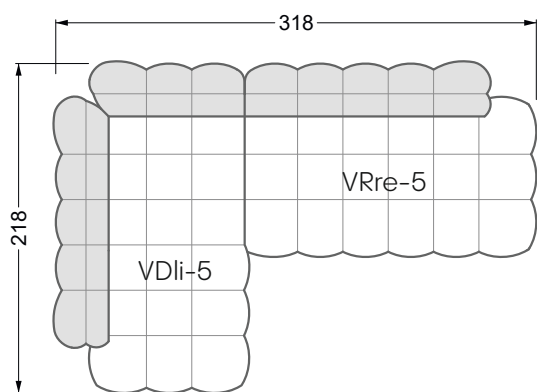

The dimensions apply to free-standing parts.

All sides of the sofa have a genuine upholstered side and can also be placed individually in the room.

If two individual parts are joined together, 6 cm (3 cm per element) must be subtracted on the extension sides, as the foam is compressed during joining.

Balao

104 • Corner sofas with short daybed &
assembled backrests

Balao

104 • Corner sofas with short daybed
assembled arm- and backrests

The dimensions apply to free-standing parts.

The add-on parts have an upholstery without rounding on the sides.

The end and individual parts have a rounding on these free sides (6CM).

This means that in case of a free combination of individual parts, 6cm must be deducted from the sides on the frame.

Edgy

107 • Corner sofas with long daybed

5-some

Width: 202,5 cm

6-some

Width: 243,0 cm

SET 2.2

W 129-180

7-some

Width: 283,5 cm