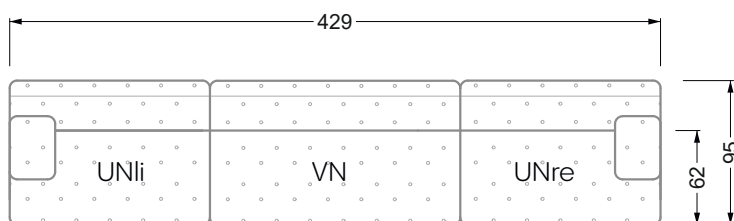

Ohlinda

118 • Corner sofas with arm- and backrests

Cocoa Island

119 • Corner sofas seat depth 62cm/95 cm

Cloud 7

154 • Large combinations

Ocean 7

158 • Corner sofas seat depth 95 cm

Bed surface
160 x 200 cm

W 129-180

Bed surface
180 x 200 cm

W 129-200

Bed surface
200 x 200 cm

A
RP 129-80

B
RP 129-100

C
RP 129-120