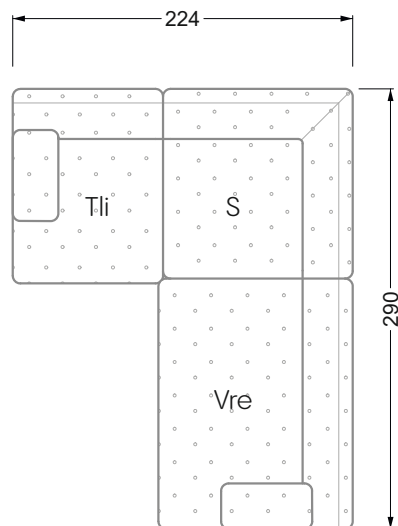

Edgy

107 • Asymmetrical corner sofas

Edgy

107 • Asymmetrical corner sofas

Edgy

107 • Corner sofas seat depth 64 cm / 104 cm

Recommendation for cushions: **D 108 Q**

Recommendation for cushions: **D 108 Q**

Ohlinda

118 • Corner sofas with arm- and backrests

Cocoa Island

119 • Corner sofas seat depth 62cm/95 cm

Cloud 7

154 • Large combinations

Ocean 7

158 • Corner sofas seat depth 95 cm

Ocean 7

158 • Corner sofas seat depth 62 / 95 cm

W104-160
Bed surface 160 x 200 cm

W104-180
Bed surface 180 x 200 cm

W104-200
Bed surface 200 x 200 cm

Box spring system mattress

Cold foam mattress

W 129-160

Bed surface
160 x 200 cm

W 129-180

Bed surface
180 x 200 cm

W 129-200

Bed surface
200 x 200 cm

A
RP 129-80

B
RP 129-100

C
RP 129-120