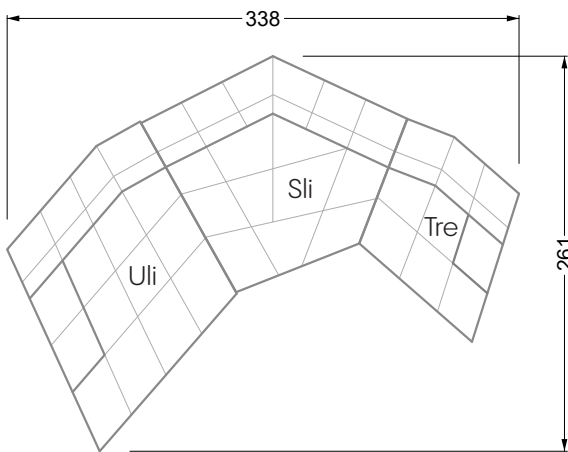

Edgy

107 • Corner sofas with short daybed

Edgy

107 • Corner sofas with long daybed

Edgy

107 • Asymmetrical corner sofas

Edgy

107 • Corner sofas seat depth 64 cm / 104 cm

Edgy

107 • Corner sofas seat depth 64 cm / 104 cm

recommendation for cushions: **D 108 Q**

recommendation for cushions: **D 108 Q**

Cloud 7

154 • Single elements • Longchair

Cloud 7

154 • Large combinations

Ocean 7

158 • Corner sofas seat depth 62 cm

Ocean 7

158 • Corner sofas seat depth 62 / 95 cm

W104-160
bed surface 160 x 200 cm

W104-180
bed surface 180 x 200 cm

W104-200
bed surface 200 x 200 cm

Box spring system mattress

Cold foam mattress

W 129-160
bed surface
160 x 200 cm

W 129-180
bed surface
180 x 200 cm

W 129-200
bed surface
200 x 200 cm

A

RP 129-80

B

RP 129-100