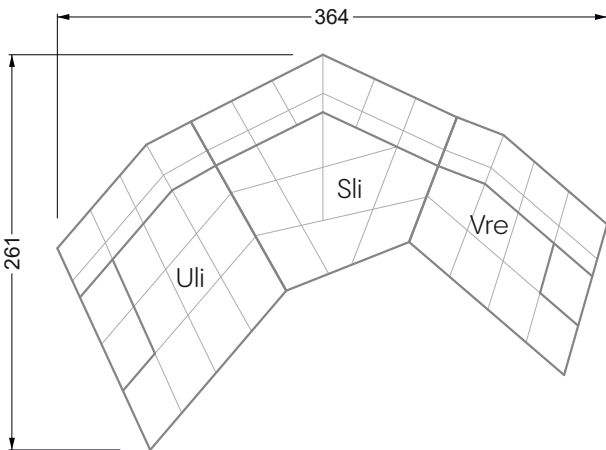

Edgy

107 • Asymmetrical corner sofas

Edgy

107 • Asymmetrical corner sofas

Edgy

107 • Corner sofas seat depth 64 cm / 104 cm

Recommendation for cushions: **D 108 Q**

Recommendation for cushions: **D 108 Q**

Ohlinda

118 • Corner sofas with arm- and backrests

Cocoa Island

119 • Corner sofas seat depth 62cm/95 cm

Cloud 7

154 • Large combinations

Ocean 7

158 • Corner sofas seat depth 95 cm

Ocean 7

158 • Corner sofas seat depth 62 / 95 cm

W104-160
Bed surface 160 x 200 cm

W104-180
Bed surface 180 x 200 cm

W104-200
Bed surface 200 x 200 cm

Box spring system mattress

Cold foam mattress

W 129-160

Bed surface
160 x 200 cm

W 129-180

Bed surface
180 x 200 cm

W 129-200

Bed surface
200 x 200 cm

A
RP 129-80

B
RP 129-100

C
RP 129-120