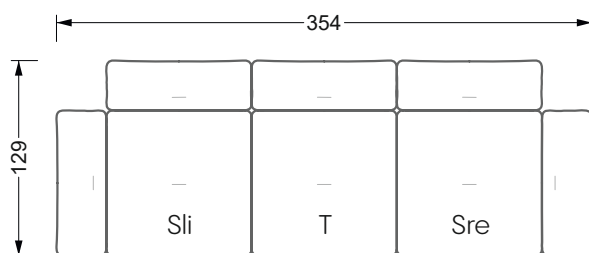

Beds

104 / Balaa0 Bed	123
129 / Creole Bed	124
130 / Fey0 Bed	155
154 / Cloud 7 Bed	156

Couch- & Coffeetables	157
----------------------------------	-----

Armchairs	158
------------------	-----

Dining & Chairs	159
----------------------------	-----

The dimensions apply to free-standing parts.

All sides of the sofa have a genuine upholstered side and can also be placed individually in the room.

If two individual parts are joined together, 6 cm (3 cm per element) must be subtracted on the extension sides, as the foam is compressed during joining.

Balao

104 • Corner sofas with short daybed &
assembled backrests

Balao

104 • Corner sofas with short daybed
assembled arm- and backrests

The dimensions apply to free-standing parts.

The add-on parts have an upholstery without rounding on the sides.

The end and individual parts have a rounding on these free sides (6CM).

This means that in case of a free combination of individual parts, 6cm must be deducted from the sides on the frame.

Edgy

107 • Corner sofas with long daybed