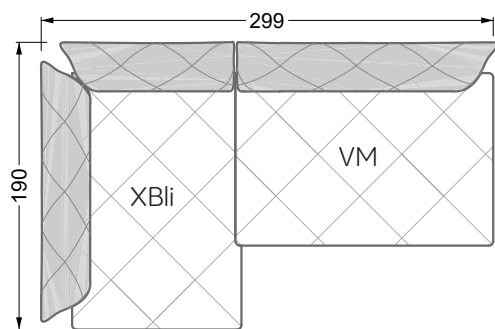

Balao

104 • Corner sofas with long daybed &
assembled backrests

Balao

104 • Corner sofas with short daybed &
assembled backrests

Balao

104 • Corner sofas with short daybed
assembled arm- and backrests

The dimensions apply to free-standing parts.

The add-on parts have an upholstery without rounding on the sides.

The end and individual parts have a rounding on their free sides (6CM).

This means that in case of a free combination of individual parts, 6cm must be deducted from the sides on the frame.

Edgy

107 • Corner sofas with short daybed

Edgy

107 • Corner sofas with long daybed

Edgy

107 • Asymmetrical corner sofas

Edgy

107 • Corner sofas seat depth 64 cm / 104 cm

Edgy

107 • Corner sofas seat depth 64 cm / 104 cm

recommendation for cushions: **D 108 Q**

recommendation for cushions: **D 108 Q**

Cloud 7

154 • Single elements • Longchair

Cloud 7

154 • Large combinations