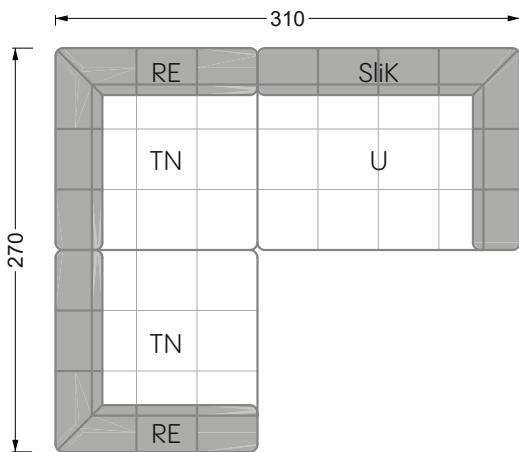

Balao

104 • Corner sofas with short daybed &
assembled backrests

Balao

104 • Corner sofas with short daybed
assembled arm- and backrests

The dimensions apply to free-standing parts.

The add-on parts have an upholstery without rounding on the sides.

The end and individual parts have a rounding on these free sides (6CM).

This means that in case of a free combination of individual parts, 6cm must be deducted from the sides on the frame.

Edgy

107 • Corner sofas with long daybed

Edgy

107 • Asymmetrical corner sofas

Edgy

107 • Asymmetrical corner sofas

Edgy

107 • Corner sofas seat depth 64 cm / 104 cm

Recommendation for cushions: **D 108 Q**

Recommendation for cushions: **D 108 Q**

Ohlinda

118 • Corner sofas with arm- and backrests

Cocoa Island

119 • Corner sofas seat depth 62cm/95 cm

Cloud 7

154 • Large combinations

Ocean 7

158 • Corner sofas seat depth 95 cm