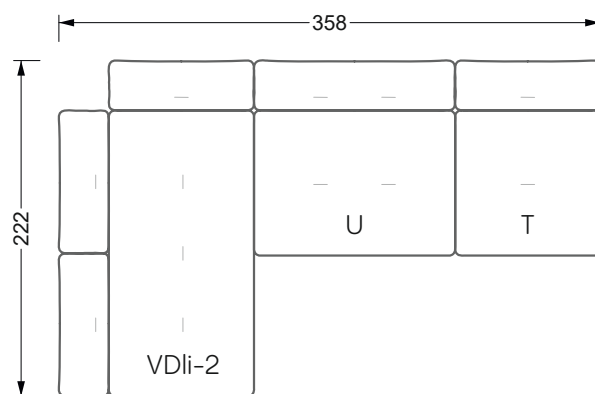

Beds

104 / Balaa0 Bed	123
129 / Creole Bed	124
130 / Fey0 Bed	155
154 / Cloud 7 Bed	156

Couch- & Coffeetables	157
----------------------------------	-----

Armchairs	158
------------------	-----

Dining & Chairs	159
----------------------------	-----

The dimensions apply to free-standing parts.

All sides of the sofa have a genuine upholstered side and can also be placed individually in the room.

If two individual parts are joined together, 6 cm (3 cm per element) must be subtracted on the extension sides, as the foam is compressed during joining.

Balao

104 • Corner sofas with short daybed &
assembled backrests

Balao

104 • Corner sofas with short daybed
assembled arm- and backrests

The dimensions apply to free-standing parts.

The add-on parts have an upholstery without rounding on the sides.