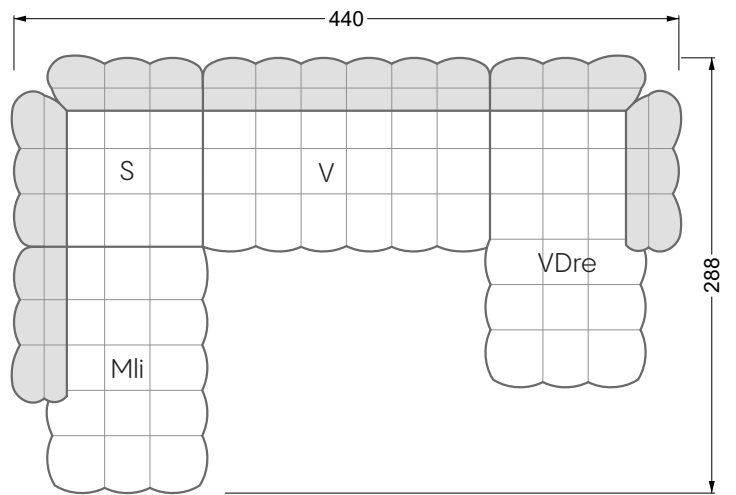

Balao

104 • Corner sofas with long daybed &
assembled backrests

Balao

104 • Corner sofas with short daybed &
assembled backrests

Balao

104 • Corner sofas with short daybed
assembled arm- and backrests

The dimensions apply to free-standing parts.

Edgy

107 • Corner sofas with short daybed

Edgy

107 • Corner sofas with long daybed

Edgy

107 • Asymmetrical corner sofas

Edgy

107 • Corner sofas seat depth 64 cm / 104 cm

Edgy

107 • Corner sofas seat depth 64 cm / 104 cm

recommendation for cushions: **D 108 Q**

recommendation for cushions: **D 108 Q**

Cloud 7

154 • Single elements • Longchair

Cloud 7

154 • Large combinations

width: 202,5 cm

W 129-160

6-some

width: 243,0 cm

SET 1.3

W 129-160

7-some

width: 283,5 cm