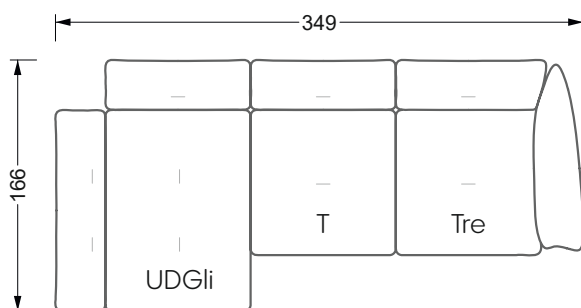

Beds

104 / Balaa0 Bed	123
129 / Creole Bed	124
130 / Fey0 Bed	155
154 / Cloud 7 Bed	156

Couch- & Coffeetables	157
----------------------------------	-----

Armchairs	158
------------------	-----

Dining & Chairs	159
----------------------------	-----

The dimensions apply to free-standing parts.

All sides of the sofa have a genuine upholstered side and can also be placed individually in the room.

If two individual parts are joined together, 6 cm (3 cm per element) must be subtracted on the extension sides, as the foam is compressed during joining.

Balao

104 • Corner sofas with short daybed &
assembled backrests

Balao

104 • Corner sofas with short daybed
assembled arm- and backrests

The dimensions apply to free-standing parts.

The add-on parts have an upholstery without rounding on the sides.

Width: 324,0 cm

9-some

Width: 364,5 cm

W 129-160

5-some

Width: 202,5 cm

6-some

Width: 243,0 cm