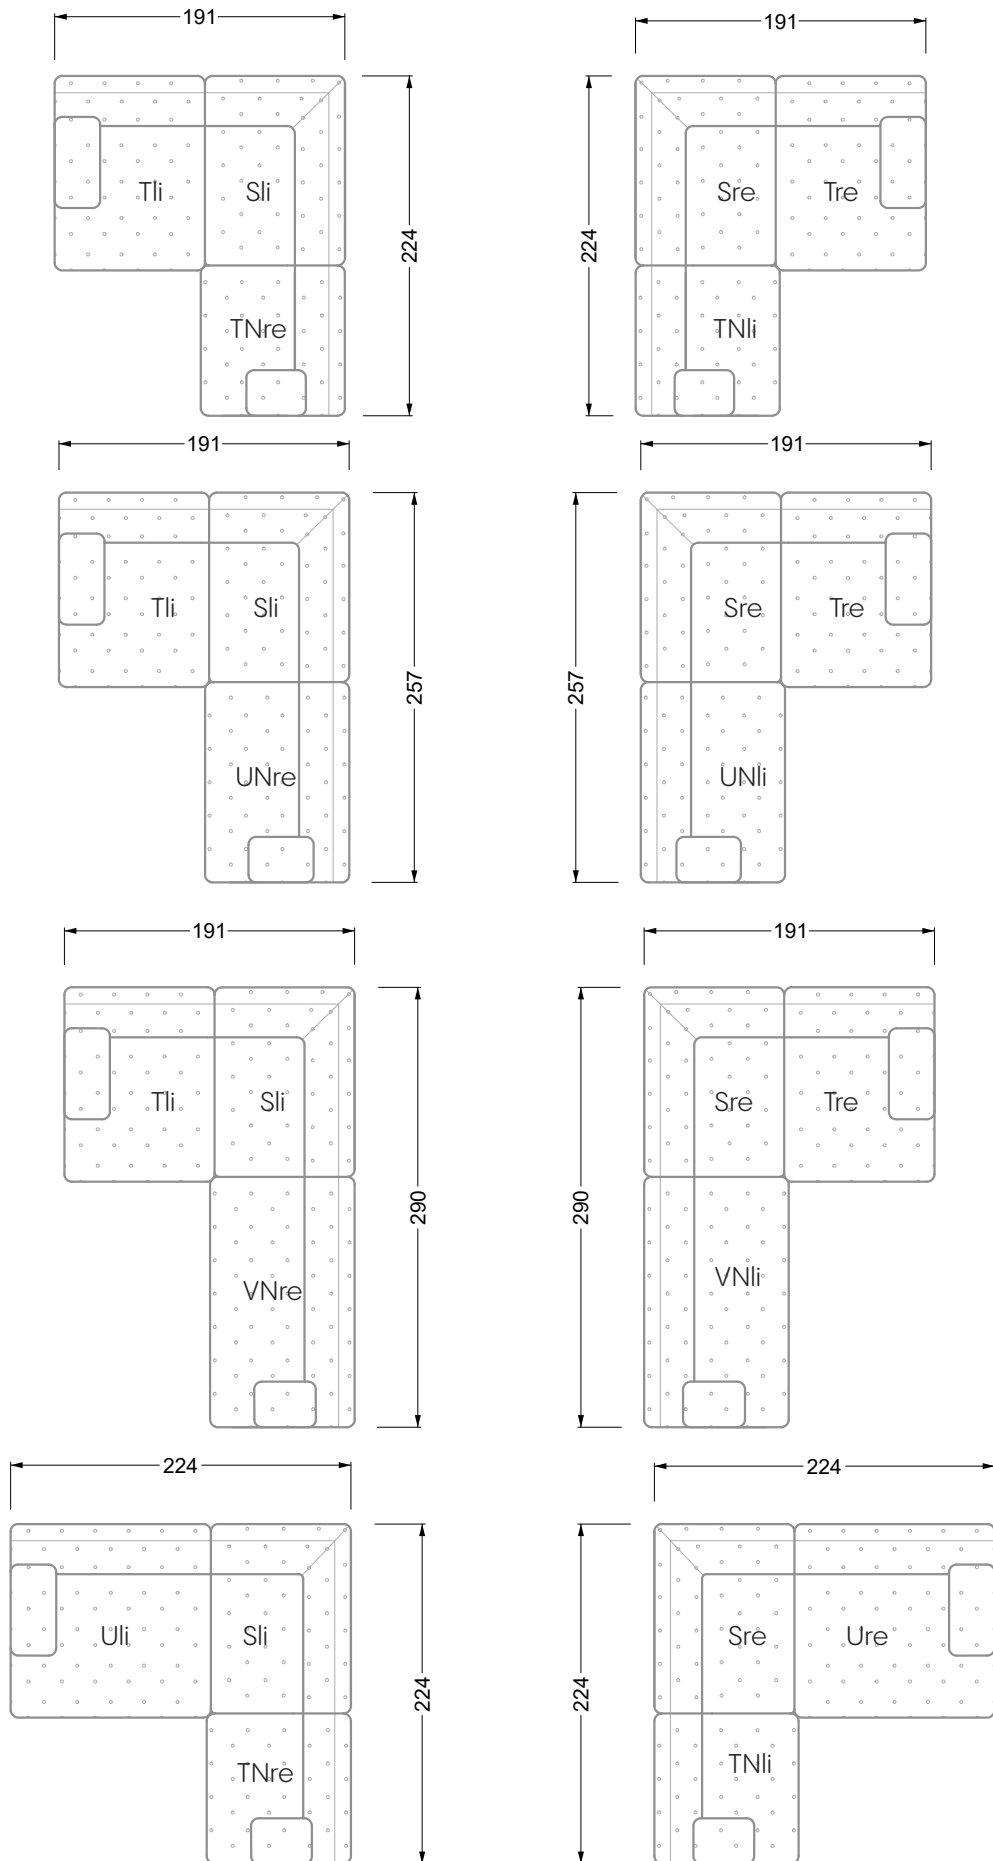

Edgy

107 • Corner sofas with short daybed

Edgy

107 • Corner sofas with long daybed

Edgy

107 • Asymmetrical corner sofas

Edgy

107 • Corner sofas seat depth 64 cm / 104 cm

Edgy

107 • Corner sofas seat depth 64 cm / 104 cm

recommendation for cushions: **D 108 Q**

recommendation for cushions: **D 108 Q**

Cloud 7

154 • Single elements • Longchair

Cloud 7

154 • Large combinations

Ocean 7

158 • Corner sofas seat depth 62 cm

Ocean 7

158 • Corner sofas seat depth 62 / 95 cm

W104-160
bed surface 160 x 200 cm

W104-180
bed surface 180 x 200 cm

W104-200
bed surface 200 x 200 cm

Box spring system mattress

width: 202,5 cm

W 129-160

6-some

width: 243,0 cm

SET 1.3

W 129-160

7-some

width: 283,5 cm