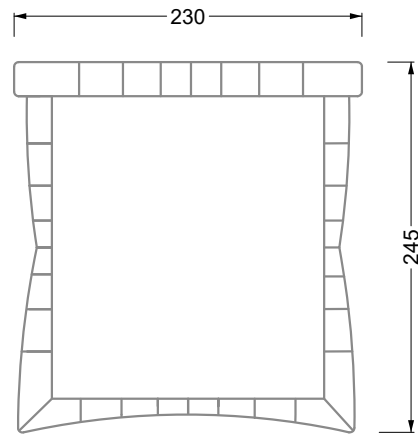

width: 202,5 cm

W 129-160

6-some

width: 243,0 cm

SET 1.3

W 129-160

7-some

width: 283,5 cm

9-some
width: 364,5 cm

W 129-200

5-some

width: 202,5 cm

W 129-200

6-some
width: 243,0 cm

W 129-200

7-some
width: 283,5 cm

6-some

width: 243,0 cm

SET 2.1

W 129-200

7-some

width: 283,5 cm

8-some

width: 324,0 cm

9-some

width: 364,5 cm

W130-160
Bed surface 160 x 200 cm

W130-180
Bed surface 180 x 200 cm

W130-200
Bed surface 200 x 200 cm

W154-160
Bed surface 160 x 200 cm

W154-180
Bed surface 180 x 200 cm

W154-200
Bed surface 200 x 200 cm