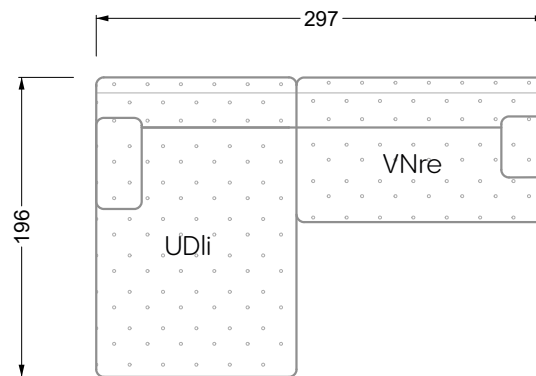

Edgy

107 • Corner sofas with short daybed

Edgy

107 • Corner sofas with long daybed

Edgy

107 • Asymmetrical corner sofas

Edgy

107 • Corner sofas seat depth 64 cm / 104 cm

Edgy

107 • Corner sofas seat depth 64 cm / 104 cm

recommendation for cushions: **D 108 Q**

recommendation for cushions: **D 108 Q**

Cloud 7

154 • Single elements • Longchair

Cloud 7

154 • Large combinations

Ocean 7

158 • Corner sofas seat depth 62 cm

Ocean 7

158 • Corner sofas seat depth 62 / 95 cm

W104-160
bed surface 160 x 200 cm

W104-180
bed surface 180 x 200 cm

W104-200
bed surface 200 x 200 cm

Box spring system mattress