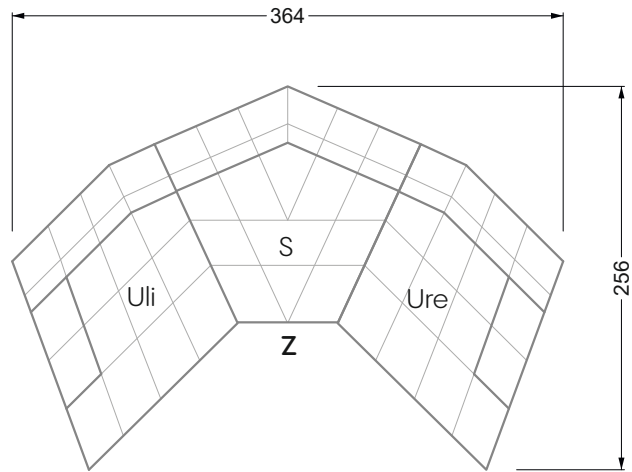

Edgy

107 • Asymmetrical corner sofas

Edgy

107 • Asymmetrical corner sofas

Edgy

107 • Corner sofas seat depth 64 cm / 104 cm

Recommendation for cushions: **D 108 Q**

Recommendation for cushions: **D 108 Q**

Ohlinda

118 • Corner sofas with arm- and backrests

Cocoa Island

119 • Corner sofas seat depth 62cm/95 cm

Cloud 7

154 • Large combinations

Ocean 7

158 • Corner sofas seat depth 95 cm

Ocean 7

158 • Corner sofas seat depth 62 / 95 cm

W104-160
Bed surface 160 x 200 cm

W104-180
Bed surface 180 x 200 cm

W104-200
Bed surface 200 x 200 cm

Box spring system mattress

Cold foam mattress

W 129-160

Bed surface
160 x 200 cm

W 129-180

Bed surface
180 x 200 cm

W 129-200

Bed surface
200 x 200 cm

A
RP 129-80

B
RP 129-100

C
RP 129-120