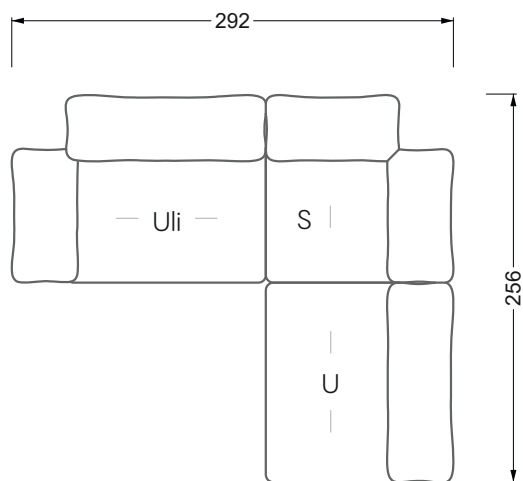

Beds

104 / Balaa0 Bed	123
129 / Creole Bed	124
130 / Fey0 Bed	155
154 / Cloud 7 Bed	156

Couch- & Coffeetables	157
----------------------------------	-----

Armchairs	158
------------------	-----

Dining & Chairs	159
----------------------------	-----

The dimensions apply to free-standing parts.

All sides of the sofa have a genuine upholstered side and can also be placed individually in the room.

If two individual parts are joined together, 6 cm (3 cm per element) must be subtracted on the extension sides, as the foam is compressed during joining.

Balao

104 • Corner sofas with short daybed &
assembled backrests

Balao

104 • Corner sofas with short daybed
assembled arm- and backrests

The dimensions apply to free-standing parts.

The add-on parts have an upholstery without rounding on the sides.

The end and individual parts have a rounding on these free sides (6CM).

This means that in case of a free combination of individual parts, 6cm must be deducted from the sides on the frame.

Edgy

107 • Corner sofas with long daybed