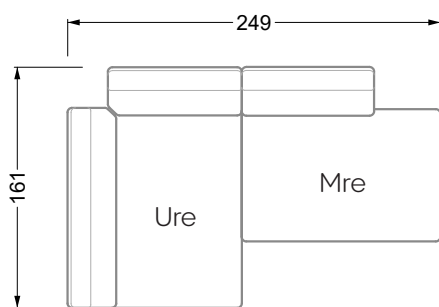

Edgy

107 • Corner sofas with short daybed

Edgy

107 • Corner sofas with long daybed

Edgy

107 • Asymmetrical corner sofas

Edgy

107 • Corner sofas seat depth 64 cm / 104 cm

Edgy

107 • Corner sofas seat depth 64 cm / 104 cm

recommendation for cushions: **D 108 Q**

recommendation for cushions: **D 108 Q**

Cloud 7

154 • Single elements • Longchair

Cloud 7

154 • Large combinations

Ocean 7

158 • Corner sofas seat depth 62 cm

Ocean 7

158 • Corner sofas seat depth 62 / 95 cm

W104-160
bed surface 160 x 200 cm

W104-180
bed surface 180 x 200 cm

W104-200
bed surface 200 x 200 cm

Box spring system mattress

Cold foam mattress

W 129-160
bed surface
160 x 200 cm

W 129-180
bed surface
180 x 200 cm

W 129-200
bed surface
200 x 200 cm

A

RP 129-80

B

RP 129-100