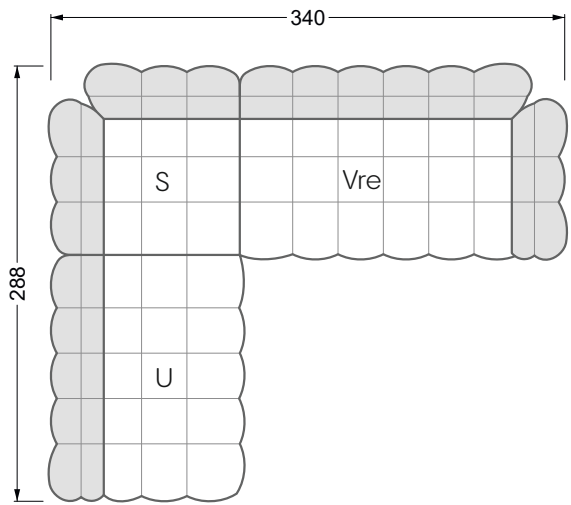

The dimensions apply to free-standing parts.

All sides of the sofa have a genuine upholstered side and can also be placed individually in the room.

If two individual parts are joined together, 6 cm (3 cm per element) must be subtracted on the extension sides, as the foam is compressed during joining.

Balao

104 • Corner sofas with short daybed &
assembled backrests

Balao

104 • Corner sofas with short daybed
assembled arm- and backrests

The dimensions apply to free-standing parts.

The add-on parts have an upholstery without rounding on the sides.

The end and individual parts have a rounding on these free sides (6CM).

This means that in case of a free combination of individual parts, 6cm must be deducted from the sides on the frame.

Edgy

107 • Corner sofas with long daybed

Edgy

107 • Asymmetrical corner sofas

Edgy

107 • Asymmetrical corner sofas

Edgy

107 • Corner sofas seat depth 64 cm / 104 cm

Recommendation for cushions: **D 108 Q**

Recommendation for cushions: **D 108 Q**