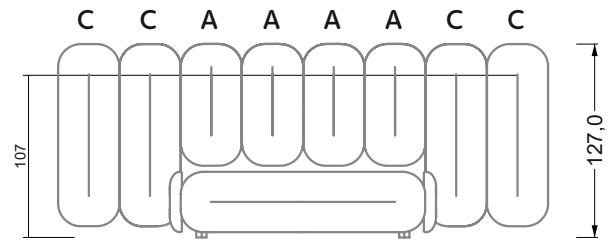

Bed surface
160 x 200 cm

W 129-180

Bed surface
180 x 200 cm

W 129-200

Bed surface
200 x 200 cm

A
RP 129-80

B
RP 129-100

C
RP 129-120

Width: 176,0 cm

W 129-160

5-some

Width: 202,5 cm

6-some

Width: 243,0 cm

W 129-160

7-some

Width: 283,5 cm

8-some

Width: 324,0 cm

9-some

Width: 364,5 cm

W 129-160

5-some

Width: 202,5 cm

W 129-160

6-some

Width: 243,0 cm

W 129-160

7-some

Width: 283,5 cm

W 129-160

8-some