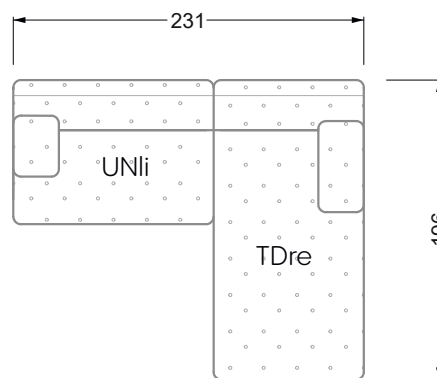

Edgy

107 • Asymmetrical corner sofas

Edgy

107 • Asymmetrical corner sofas

Edgy

107 • Corner sofas seat depth 64 cm / 104 cm

Recommendation for cushions: **D 108 Q**

Recommendation for cushions: **D 108 Q**

Ohlinda

118 • Corner sofas with arm- and backrests

Cocoa Island

119 • Corner sofas seat depth 62cm/95 cm

Cloud 7

154 • Large combinations

Ocean 7

158 • Corner sofas seat depth 95 cm

Ocean 7

158 • Corner sofas seat depth 62 / 95 cm

W104-160
Bed surface 160 x 200 cm

W104-180
Bed surface 180 x 200 cm

W104-200
Bed surface 200 x 200 cm

Box spring system mattress

Cold foam mattress

W 129-160

Bed surface
160 x 200 cm

W 129-180

Bed surface
180 x 200 cm

W 129-200

Bed surface
200 x 200 cm

A
RP 129-80

B
RP 129-100

C
RP 129-120