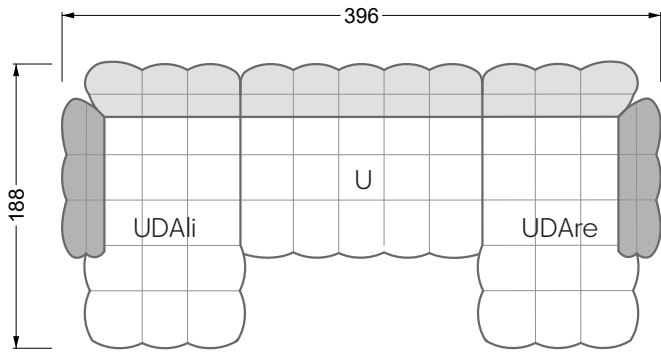

Balao

104 • Corner sofas with long daybed &
assembled backrests

Balao

104 • Corner sofas with short daybed &
assembled backrests

Balao

104 • Corner sofas with short daybed
assembled arm- and backrests

The dimensions apply to free-standing parts.

Edgy

107 • Corner sofas with short daybed

Edgy

107 • Corner sofas with long daybed

Edgy

107 • Asymmetrical corner sofas

Edgy

107 • Corner sofas seat depth 64 cm / 104 cm

width: 202,5 cm

W 129-160

6-some

width: 243,0 cm

SET 1.3

W 129-160

7-some

width: 283,5 cm