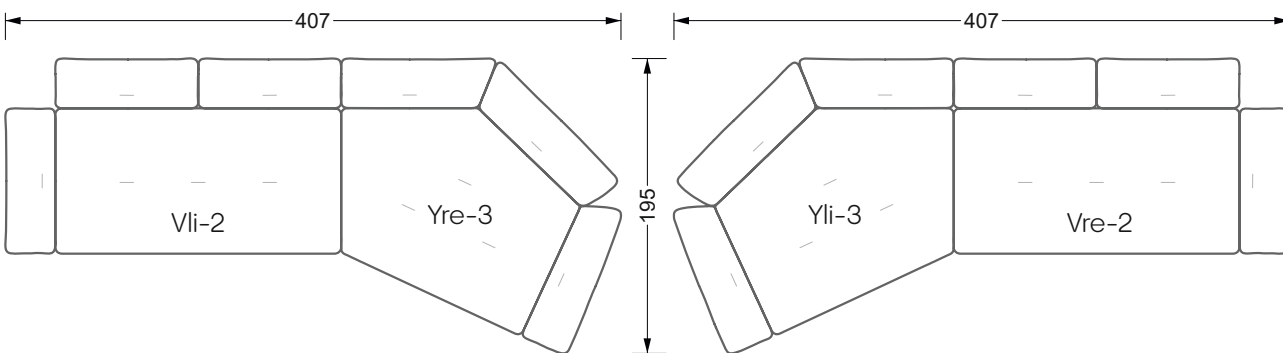

Beds

104 / Balaa0 Bed	123
129 / Creole Bed	124
130 / Fey0 Bed	155
154 / Cloud 7 Bed	156

Couch- & Coffeetables	157
----------------------------------	-----

Armchairs	158
------------------	-----

Dining & Chairs	159
----------------------------	-----

The dimensions apply to free-standing parts.

All sides of the sofa have a genuine upholstered side and can also be placed individually in the room.

If two individual parts are joined together, 6 cm (3 cm per element) must be subtracted on the extension sides, as the foam is compressed during joining.

Balao

104 • Corner sofas with short daybed &
assembled backrests

Balao

104 • Corner sofas with short daybed
assembled arm- and backrests

The dimensions apply to free-standing parts.

The add-on parts have an upholstery without rounding on the sides.

The end and individual parts have a rounding on these free sides (6CM).

This means that in case of a free combination of individual parts, 6cm must be deducted from the sides on the frame.

Edgy

107 • Corner sofas with long daybed