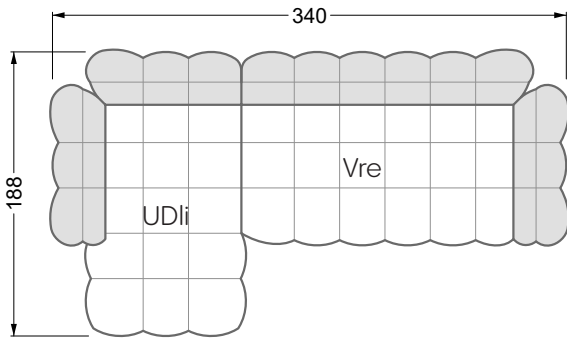

Balao

104 • Corner sofas with long daybed &
assembled backrests

Balao

104 • Corner sofas with short daybed &
assembled backrests

Balao

104 • Corner sofas with short daybed
assembled arm- and backrests

The dimensions apply to free-standing parts.

The add-on parts have an upholstery without rounding on the sides.

The end and individual parts have a rounding on their free sides (6CM).

This means that in case of a free combination of individual parts, 6cm must be deducted from the sides on the frame.

Edgy

107 • Corner sofas with short daybed

Edgy

107 • Corner sofas with long daybed

Edgy

107 • Asymmetrical corner sofas

Edgy

107 • Corner sofas seat depth 64 cm / 104 cm

width: 202,5 cm

W 129-160

6-some

width: 243,0 cm

SET 1.3

W 129-160

7-some

width: 283,5 cm