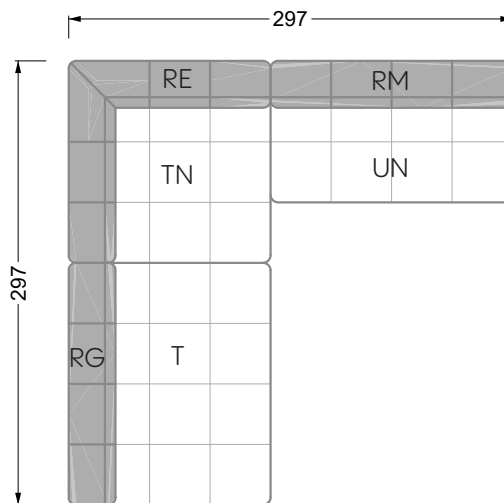

Balao

104 • Corner sofas with long daybed &
assembled backrests

Balao

104 • Corner sofas with short daybed &
assembled backrests

Balao

104 • Corner sofas with short daybed
assembled arm- and backrests

The dimensions apply to free-standing parts.

Edgy

107 • Corner sofas with short daybed

Edgy

107 • Corner sofas with long daybed

Edgy

107 • Asymmetrical corner sofas

Edgy

107 • Corner sofas seat depth 64 cm / 104 cm

Edgy

107 • Corner sofas seat depth 64 cm / 104 cm

recommendation for cushions: **D 108 Q**

recommendation for cushions: **D 108 Q**

Cloud 7

154 • Single elements • Longchair

Cloud 7

154 • Large combinations

Ocean 7

158 • Corner sofas seat depth 62 cm

Ocean 7

158 • Corner sofas seat depth 62 / 95 cm

W104-160
bed surface 160 x 200 cm

W104-180
bed surface 180 x 200 cm

W104-200
bed surface 200 x 200 cm

Box spring system mattress