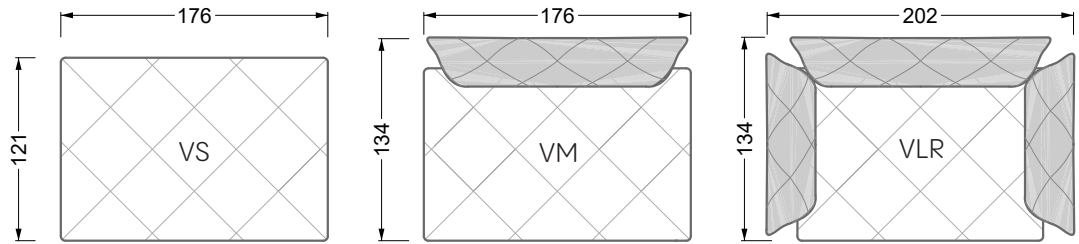

Balao

104 • Corner sofas with long daybed &
assembled backrests

Balao

104 • Corner sofas with short daybed &
assembled backrests

Balao

104 • Corner sofas with short daybed
assembled arm- and backrests

The dimensions apply to free-standing parts.

The add-on parts have an upholstery without rounding on the sides.

The end and individual parts have a rounding on their free sides (6CM).

This means that in case of a free combination of individual parts, 6cm must be deducted from the sides on the frame.

Edgy

107 • Corner sofas with short daybed

Edgy

107 • Corner sofas with long daybed

Edgy

107 • Asymmetrical corner sofas

Edgy

107 • Corner sofas seat depth 64 cm / 104 cm

Edgy

107 • Corner sofas seat depth 64 cm / 104 cm

recommendation for cushions: **D 108 Q**

recommendation for cushions: **D 108 Q**

Cloud 7

154 • Single elements • Longchair

Cloud 7

154 • Large combinations