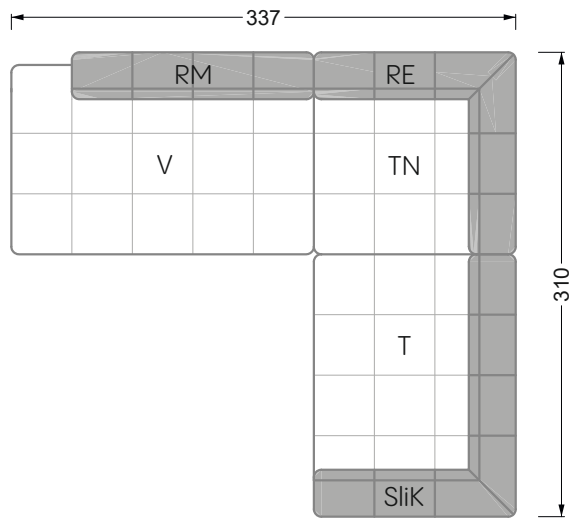

Balao

104 • Corner sofas with short daybed &
assembled backrests

Balao

104 • Corner sofas with short daybed
assembled arm- and backrests

The dimensions apply to free-standing parts.

The add-on parts have an upholstery without rounding on the sides.

The end and individual parts have a rounding on these free sides (6CM).

This means that in case of a free combination of individual parts, 6cm must be deducted from the sides on the frame.

Edgy

107 • Corner sofas with long daybed

Edgy

107 • Asymmetrical corner sofas

Edgy

107 • Asymmetrical corner sofas

Edgy

107 • Corner sofas seat depth 64 cm / 104 cm

Recommendation for cushions: **D 108 Q**

Recommendation for cushions: **D 108 Q**