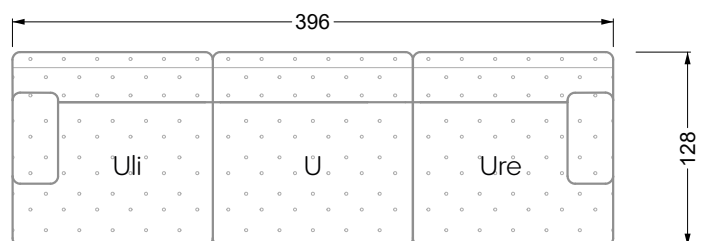

Edgy

107 • Corner sofas with short daybed

Edgy

107 • Corner sofas with long daybed

Edgy

107 • Asymmetrical corner sofas

Edgy

107 • Corner sofas seat depth 64 cm / 104 cm

Edgy

107 • Corner sofas seat depth 64 cm / 104 cm

recommendation for cushions: **D 108 Q**

recommendation for cushions: **D 108 Q**

Cloud 7

154 • Single elements • Longchair

Cloud 7

154 • Large combinations

Ocean 7

158 • Corner sofas seat depth 62 cm

Ocean 7

158 • Corner sofas seat depth 62 / 95 cm

W104-160
bed surface 160 x 200 cm

W104-180
bed surface 180 x 200 cm

W104-200
bed surface 200 x 200 cm

Box spring system mattress