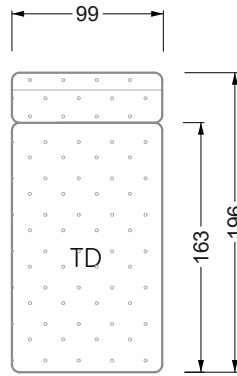

The end and individual parts have a rounding on these free sides (6CM).

This means that in case of a free combination of individual parts, 6cm must be deducted from the sides on the frame.

Edgy

107 • Corner sofas with long daybed

Edgy

107 • Asymmetrical corner sofas

Edgy

107 • Asymmetrical corner sofas

Edgy

107 • Corner sofas seat depth 64 cm / 104 cm

Recommendation for cushions: **D 108 Q**

Recommendation for cushions: **D 108 Q**

Ohlinda

118 • Corner sofas with arm- and backrests

Cocoa Island

119 • Corner sofas seat depth 62cm/95 cm

Cloud 7

154 • Large combinations

Ocean 7

158 • Corner sofas seat depth 95 cm

Width: 283,5 cm

8-some

Width: 324,0 cm

9-some

Width: 364,5 cm

W 129-160

5-some

Width: 202,5 cm