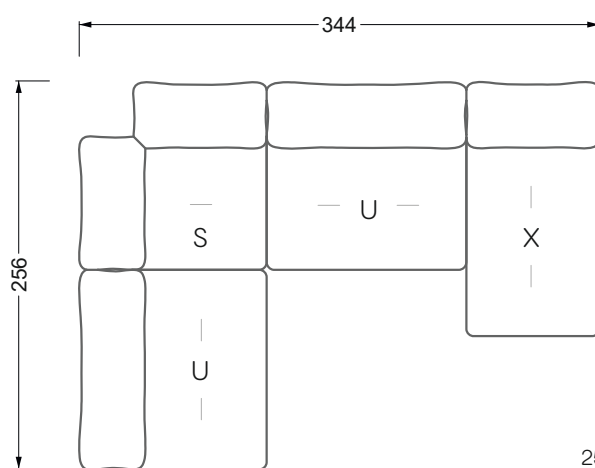

Beds

104 / Balaa0 Bed	123
129 / Creole Bed	124
130 / Fey0 Bed	155
154 / Cloud 7 Bed	156

Couch- & Coffeetables	157
----------------------------------	-----

Armchairs	158
------------------	-----

Dining & Chairs	159
----------------------------	-----

The dimensions apply to free-standing parts.

All sides of the sofa have a genuine upholstered side and can also be placed individually in the room.

If two individual parts are joined together, 6 cm (3 cm per element) must be subtracted on the extension sides, as the foam is compressed during joining.

Balao

104 • Corner sofas with short daybed &
assembled backrests

Balao

104 • Corner sofas with short daybed
assembled arm- and backrests

The dimensions apply to free-standing parts.

The add-on parts have an upholstery without rounding on the sides.

5-some

Width: 202,5 cm

6-some

Width: 243,0 cm

SET 2.2

W 129-180

7-some

Width: 283,5 cm