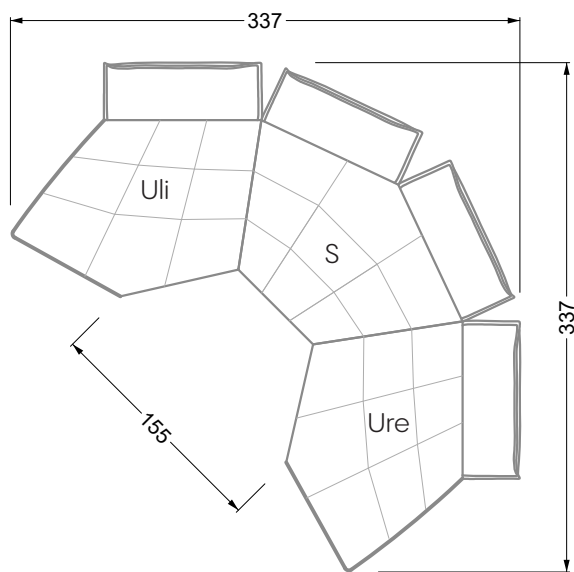

Edgy

107 • Corner sofas with short daybed

Edgy

107 • Corner sofas with long daybed

Edgy

107 • Asymmetrical corner sofas

Edgy

107 • Corner sofas seat depth 64 cm / 104 cm

Edgy

107 • Corner sofas seat depth 64 cm / 104 cm

recommendation for cushions: **D 108 Q**

recommendation for cushions: **D 108 Q**

Cloud 7

154 • Single elements • Longchair

Cloud 7

154 • Large combinations

Ocean 7

158 • Corner sofas seat depth 62 cm

Ocean 7

158 • Corner sofas seat depth 62 / 95 cm

W104-160
bed surface 160 x 200 cm

W104-180
bed surface 180 x 200 cm

W104-200
bed surface 200 x 200 cm

Box spring system mattress

Cold foam mattress

W 129-160
bed surface
160 x 200 cm

W 129-180
bed surface
180 x 200 cm

W 129-200
bed surface
200 x 200 cm

A

RP 129-80

B

RP 129-100