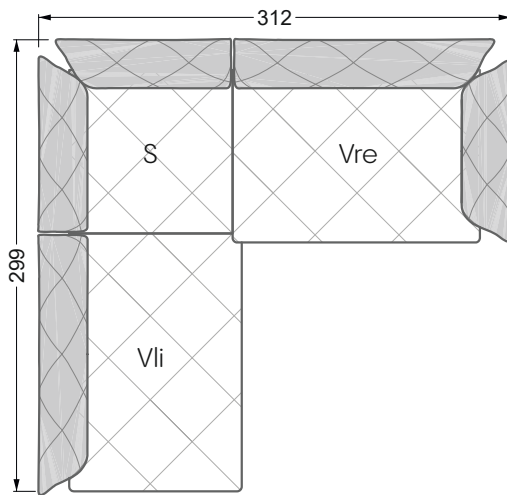

The dimensions apply to free-standing parts.

All sides of the sofa have a genuine upholstered side and can also be placed individually in the room.

If two individual parts are joined together, 6 cm (3 cm per element) must be subtracted on the extension sides, as the foam is compressed during joining.

Balao

104 • Corner sofas with short daybed &
assembled backrests

Balao

104 • Corner sofas with short daybed
assembled arm- and backrests

The dimensions apply to free-standing parts.

The add-on parts have an upholstery without rounding on the sides.

The end and individual parts have a rounding on these free sides (6CM).

This means that in case of a free combination of individual parts, 6cm must be deducted from the sides on the frame.

Edgy

107 • Corner sofas with long daybed

Edgy

107 • Asymmetrical corner sofas

Edgy

107 • Asymmetrical corner sofas

Edgy

107 • Corner sofas seat depth 64 cm / 104 cm

Recommendation for cushions: **D 108 Q**

Recommendation for cushions: **D 108 Q**