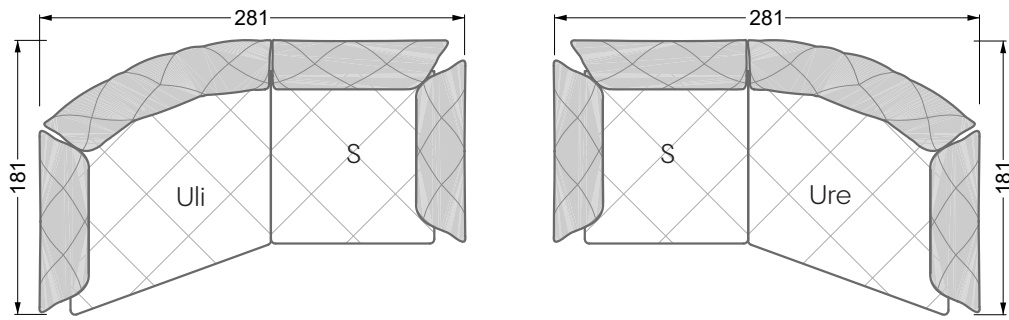

Balao

104 • Corner sofas with long daybed &
assembled backrests

Balao

104 • Corner sofas with short daybed &
assembled backrests

Balao

104 • Corner sofas with short daybed
assembled arm- and backrests

The dimensions apply to free-standing parts.

The add-on parts have an upholstery without rounding on the sides.

The end and individual parts have a rounding on their free sides (6CM).

This means that in case of a free combination of individual parts, 6cm must be deducted from the sides on the frame.

Edgy

107 • Corner sofas with short daybed

Edgy

107 • Corner sofas with long daybed

Edgy

107 • Asymmetrical corner sofas

Edgy

107 • Corner sofas seat depth 64 cm / 104 cm

Edgy

107 • Corner sofas seat depth 64 cm / 104 cm

recommendation for cushions: **D 108 Q**

recommendation for cushions: **D 108 Q**

Cloud 7

154 • Single elements • Longchair

Cloud 7

154 • Large combinations