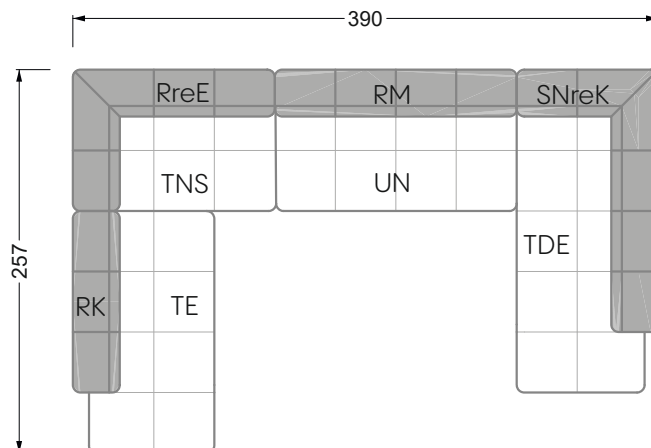

Balao

104 • Corner sofas with short daybed &
assembled backrests

Balao

104 • Corner sofas with short daybed
assembled arm- and backrests

The dimensions apply to free-standing parts.

The add-on parts have an upholstery without rounding on the sides.

The end and individual parts have a rounding on these free sides (6CM).

This means that in case of a free combination of individual parts, 6cm must be deducted from the sides on the frame.

Edgy

107 • Corner sofas with long daybed

Edgy

107 • Asymmetrical corner sofas

Edgy

107 • Asymmetrical corner sofas

Edgy

107 • Corner sofas seat depth 64 cm / 104 cm

Recommendation for cushions: **D 108 Q**

Recommendation for cushions: **D 108 Q**

Ohlinda

118 • Corner sofas with arm- and backrests

Cocoa Island

119 • Corner sofas seat depth 62cm/95 cm

Cloud 7

154 • Large combinations

Ocean 7

158 • Corner sofas seat depth 95 cm