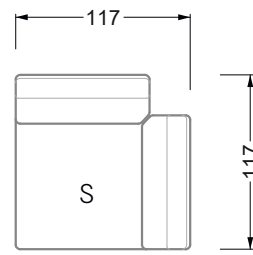

Ohlinda

118 • Corner sofas with arm- and backrests

Cocoa Island

119 • Corner sofas seat depth 62cm/95 cm

Cloud 7

154 • Large combinations

Ocean 7

158 • Corner sofas seat depth 95 cm

Bed surface
160 x 200 cm

W 129-180

Bed surface
180 x 200 cm

W 129-200

Bed surface
200 x 200 cm

A
RP 129-80

B
RP 129-100

C
RP 129-120

Width: 283,5 cm

8-some

Width: 324,0 cm

9-some

Width: 364,5 cm

W 129-160

5-some

Width: 202,5 cm

Width: 324,0 cm

9-some

Width: 364,5 cm

W 129-160

5-some

Width: 202,5 cm

6-some

Width: 243,0 cm