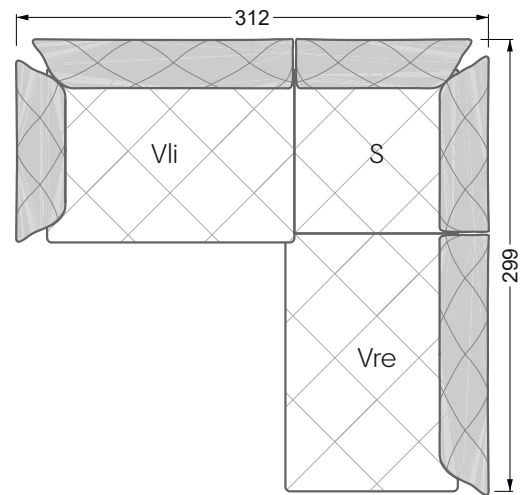

The dimensions apply to free-standing parts.

All sides of the sofa have a genuine upholstered side and can also be placed individually in the room.

If two individual parts are joined together, 6 cm (3 cm per element) must be subtracted on the extension sides, as the foam is compressed during joining.

Balao

104 • Corner sofas with short daybed &
assembled backrests

Balao

104 • Corner sofas with short daybed
assembled arm- and backrests

The dimensions apply to free-standing parts.

The add-on parts have an upholstery without rounding on the sides.

The end and individual parts have a rounding on these free sides (6CM).

This means that in case of a free combination of individual parts, 6cm must be deducted from the sides on the frame.

Edgy

107 • Corner sofas with long daybed

Edgy

107 • Asymmetrical corner sofas

Edgy

107 • Asymmetrical corner sofas

Edgy

107 • Corner sofas seat depth 64 cm / 104 cm

Recommendation for cushions: **D 108 Q**

Recommendation for cushions: **D 108 Q**