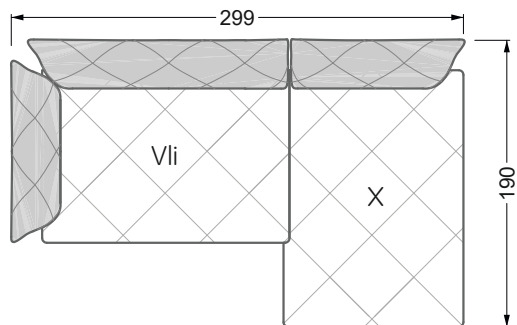

The dimensions apply to free-standing parts.

All sides of the sofa have a genuine upholstered side and can also be placed individually in the room.

If two individual parts are joined together, 6 cm (3 cm per element) must be subtracted on the extension sides, as the foam is compressed during joining.

Balao

104 • Corner sofas with short daybed &
assembled backrests

Balao

104 • Corner sofas with short daybed
assembled arm- and backrests

The dimensions apply to free-standing parts.

The add-on parts have an upholstery without rounding on the sides.

The end and individual parts have a rounding on these free sides (6CM).

This means that in case of a free combination of individual parts, 6cm must be deducted from the sides on the frame.

Edgy

107 • Corner sofas with long daybed

Edgy

107 • Asymmetrical corner sofas

Edgy

107 • Asymmetrical corner sofas

Edgy

107 • Corner sofas seat depth 64 cm / 104 cm

Recommendation for cushions: **D 108 Q**

Recommendation for cushions: **D 108 Q**