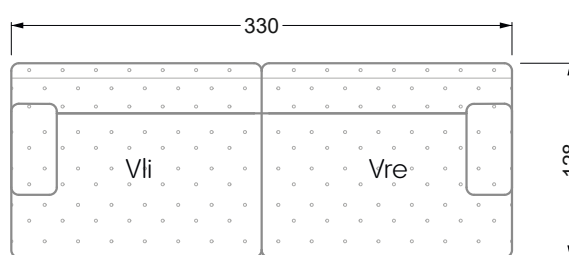

Edgy

107 • Asymmetrical corner sofas

Edgy

107 • Asymmetrical corner sofas

Edgy

107 • Corner sofas seat depth 64 cm / 104 cm

Recommendation for cushions: **D 108 Q**

Recommendation for cushions: **D 108 Q**

Ohlinda

118 • Corner sofas with arm- and backrests

Cocoa Island

119 • Corner sofas seat depth 62cm/95 cm

Cloud 7

154 • Large combinations

Ocean 7

158 • Corner sofas seat depth 95 cm

Ocean 7

158 • Corner sofas seat depth 62 / 95 cm

W104-160
Bed surface 160 x 200 cm

W104-180
Bed surface 180 x 200 cm

W104-200
Bed surface 200 x 200 cm

Box spring system mattress

Cold foam mattress

W 129-160

Bed surface
160 x 200 cm

W 129-180

Bed surface
180 x 200 cm

W 129-200

Bed surface
200 x 200 cm

A
RP 129-80

B
RP 129-100

C
RP 129-120