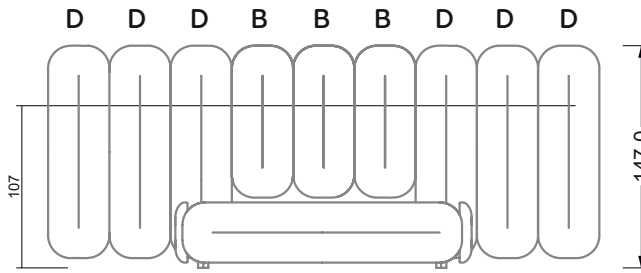

SET 2.3

W 129-160

7-some

Width: 283,5 cm

8-some

Width: 324,0 cm

9-some

Width: 364,5 cm

W 129-180

7-some

Width: 283,5 cm

8-some

Width: 324,0 cm

9-some

Width: 364,5 cm

W 129-180

5-some

Width: 202,5 cm

W 129-180

6-some

Width: 243,0 cm

SET 1.2

W 129-180

7-some

Width: 283,5 cm

SET 3

W 129-180

8-some

Width: 324,0 cm

9-some

Width: 364,5 cm

W 129-180