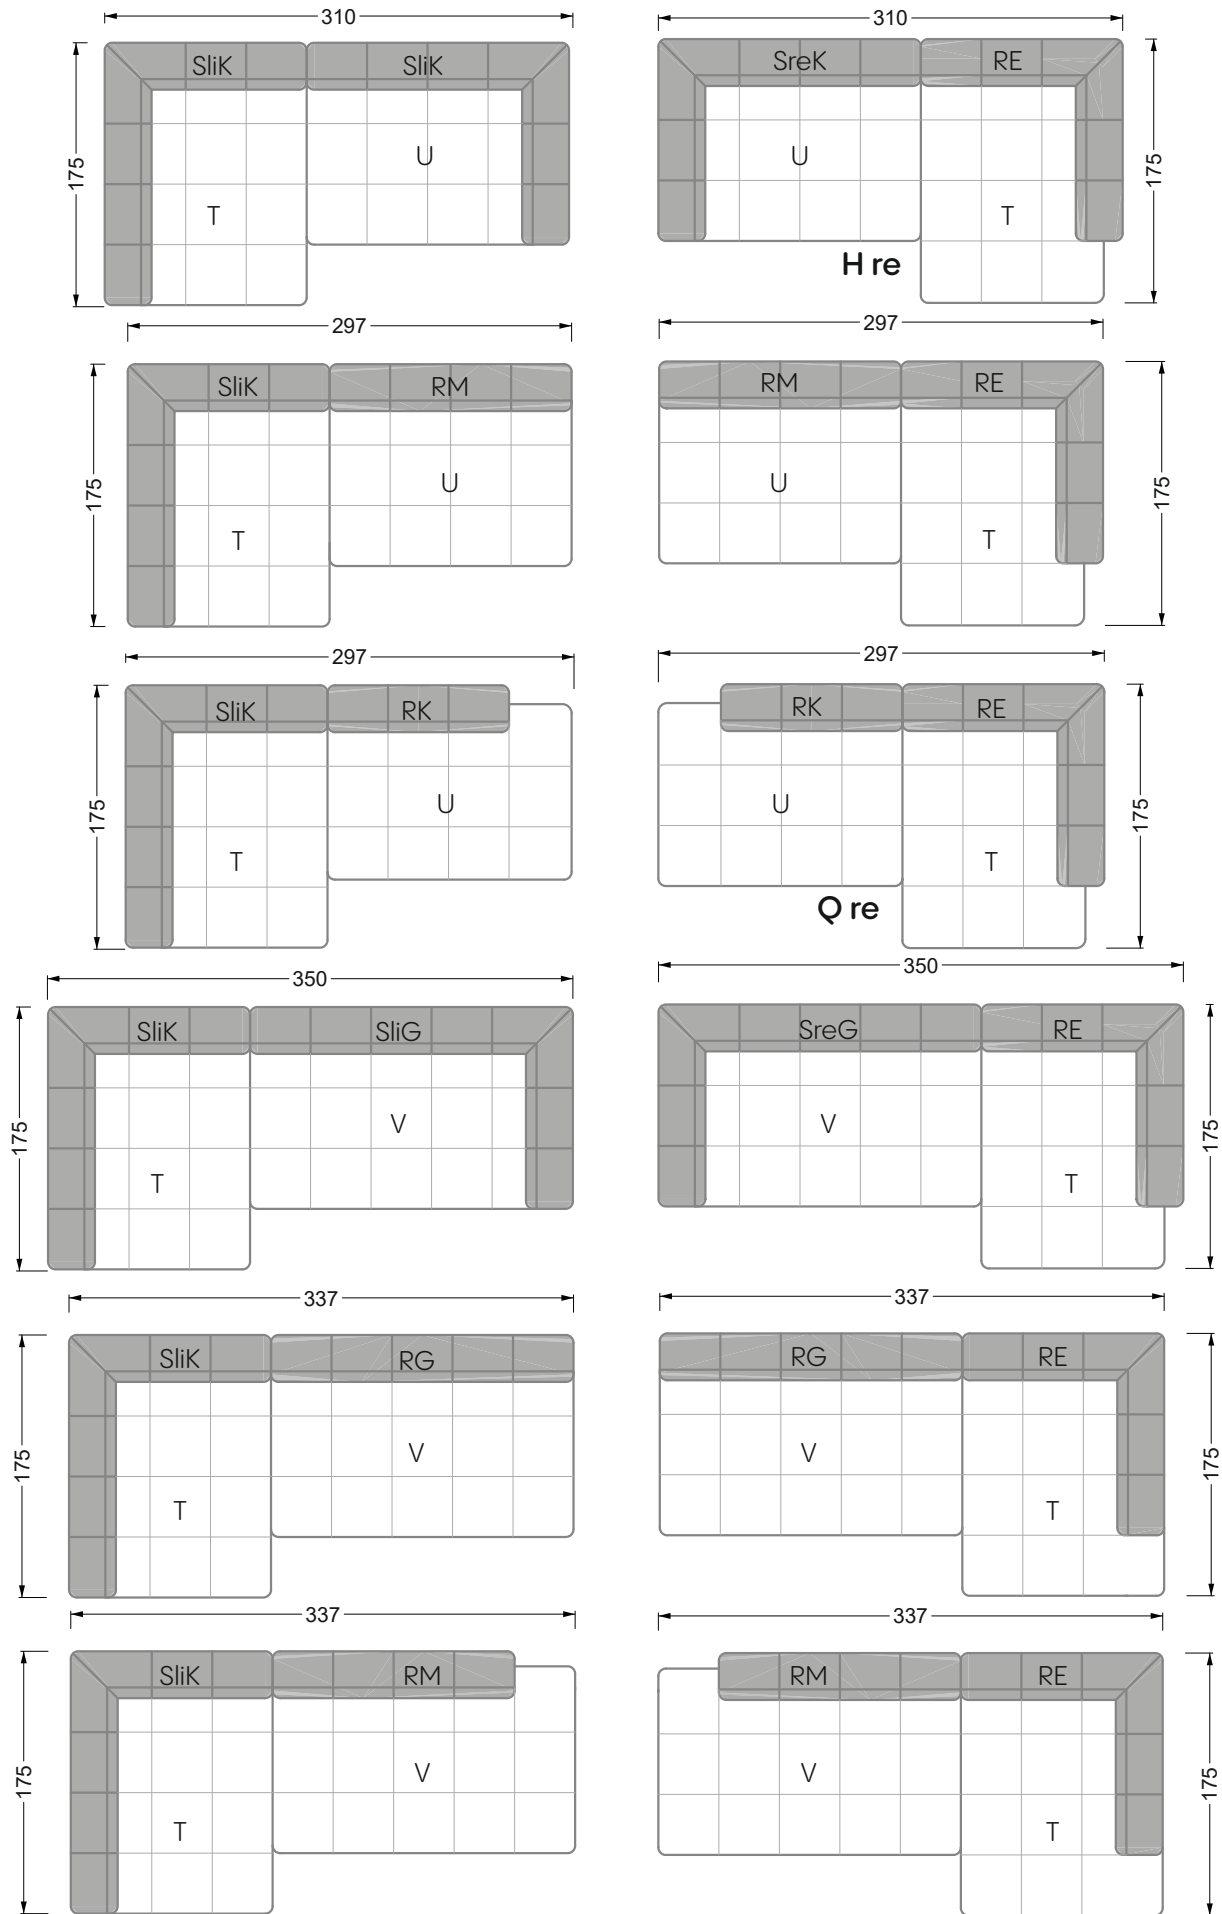

Balao

104 • Corner sofas with short daybed &
assembled backrests

Balao

104 • Corner sofas with short daybed
assembled arm- and backrests

The dimensions apply to free-standing parts.

The add-on parts have an upholstery without rounding on the sides.

The end and individual parts have a rounding on these free sides (6CM).

This means that in case of a free combination of individual parts, 6cm must be deducted from the sides on the frame.

Edgy

107 • Corner sofas with long daybed

Edgy

107 • Asymmetrical corner sofas

Edgy

107 • Asymmetrical corner sofas

Edgy

107 • Corner sofas seat depth 64 cm / 104 cm

Recommendation for cushions: **D 108 Q**

Recommendation for cushions: **D 108 Q**

Bed surface
160 x 200 cm

W 129-180

Bed surface
180 x 200 cm

W 129-200

Bed surface
200 x 200 cm

A
RP 129-80

B
RP 129-100

C
RP 129-120