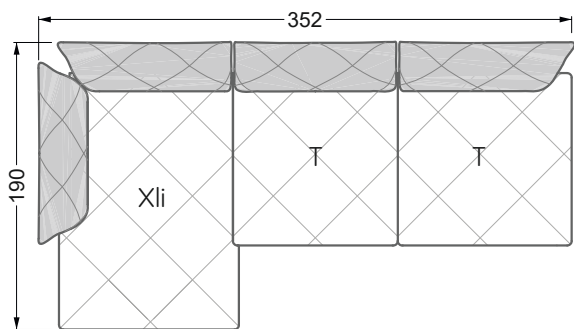

The dimensions apply to free-standing parts.

All sides of the sofa have a genuine upholstered side and can also be placed individually in the room.

If two individual parts are joined together, 6 cm (3 cm per element) must be subtracted on the extension sides, as the foam is compressed during joining.

Balao

104 • Corner sofas with short daybed &
assembled backrests

Balao

104 • Corner sofas with short daybed
assembled arm- and backrests

The dimensions apply to free-standing parts.

The add-on parts have an upholstery without rounding on the sides.

The end and individual parts have a rounding on these free sides (6CM).

This means that in case of a free combination of individual parts, 6cm must be deducted from the sides on the frame.

Edgy

107 • Corner sofas with long daybed

Edgy

107 • Asymmetrical corner sofas

Edgy

107 • Asymmetrical corner sofas

Edgy

107 • Corner sofas seat depth 64 cm / 104 cm

Recommendation for cushions: **D 108 Q**

Recommendation for cushions: **D 108 Q**