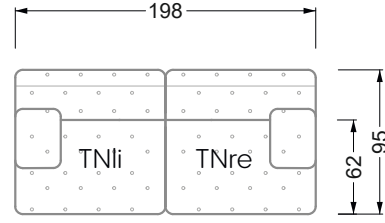

Edgy

107 • Asymmetrical corner sofas

Edgy

107 • Asymmetrical corner sofas

Edgy

107 • Corner sofas seat depth 64 cm / 104 cm

Recommendation for cushions: **D 108 Q**

Recommendation for cushions: **D 108 Q**

Ohlinda

118 • Corner sofas with arm- and backrests

Cocoa Island

119 • Corner sofas seat depth 62cm/95 cm

Cloud 7

154 • Large combinations

Ocean 7

158 • Corner sofas seat depth 95 cm

Bed surface
160 x 200 cm

W 129-180

Bed surface
180 x 200 cm

W 129-200

Bed surface
200 x 200 cm

A
RP 129-80

B
RP 129-100

C
RP 129-120