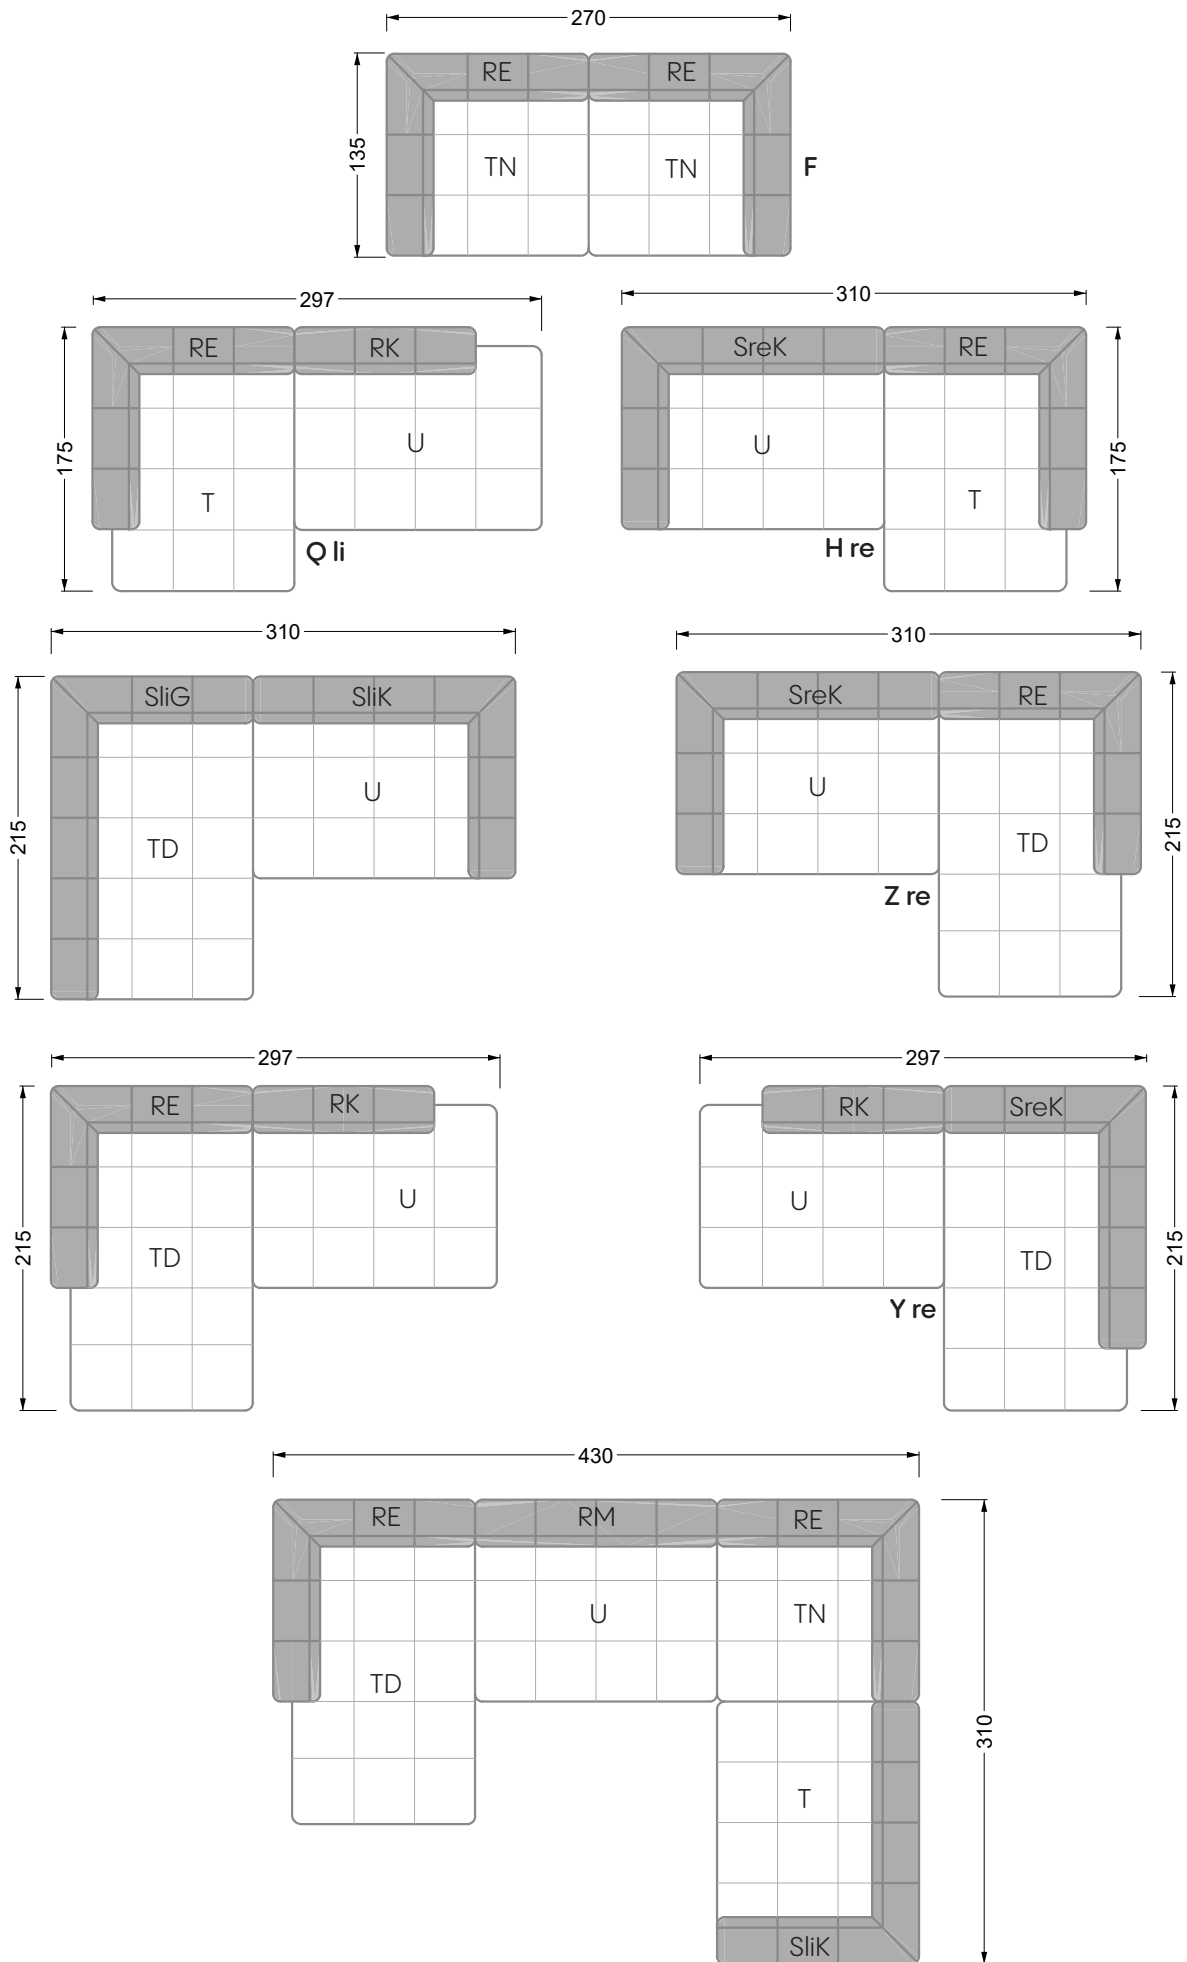

Balao

104 • Corner sofas with long daybed &
assembled backrests

Balao

104 • Corner sofas with short daybed &
assembled backrests

Balao

104 • Corner sofas with short daybed
assembled arm- and backrests

The dimensions apply to free-standing parts.

Edgy

107 • Corner sofas with short daybed

Edgy

107 • Corner sofas with long daybed

Edgy

107 • Asymmetrical corner sofas

Edgy

107 • Corner sofas seat depth 64 cm / 104 cm

Ocean 7

158 • Corner sofas seat depth 62 cm

Ocean 7

158 • Corner sofas seat depth 62 / 95 cm

W104-160
bed surface 160 x 200 cm

W104-180
bed surface 180 x 200 cm

W104-200
bed surface 200 x 200 cm

Box spring system mattress

width: 202,5 cm

W 129-160

6-some

width: 243,0 cm

SET 1.3

W 129-160

7-some

width: 283,5 cm