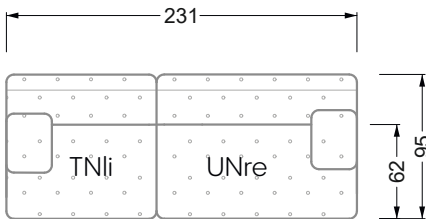

Ohlinda

118 • Corner sofas with arm- and backrests

Cocoa Island

119 • Corner sofas seat depth 62cm/95 cm

Cloud 7

154 • Large combinations

Ocean 7

158 • Corner sofas seat depth 95 cm

Bed surface
160 x 200 cm

W 129-180

Bed surface
180 x 200 cm

W 129-200

Bed surface
200 x 200 cm

A
RP 129-80

B
RP 129-100

C
RP 129-120