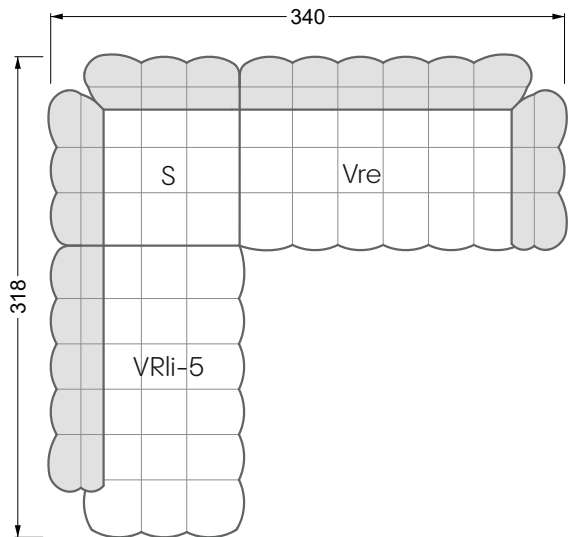

The dimensions apply to free-standing parts.

All sides of the sofa have a genuine upholstered side and can also be placed individually in the room.

If two individual parts are joined together, 6 cm (3 cm per element) must be subtracted on the extension sides, as the foam is compressed during joining.

Balao

104 • Corner sofas with short daybed &
assembled backrests

Balao

104 • Corner sofas with short daybed
assembled arm- and backrests

The dimensions apply to free-standing parts.

The add-on parts have an upholstery without rounding on the sides.

The end and individual parts have a rounding on these free sides (6CM).

This means that in case of a free combination of individual parts, 6cm must be deducted from the sides on the frame.

Edgy

107 • Corner sofas with long daybed

Edgy

107 • Asymmetrical corner sofas

Edgy

107 • Asymmetrical corner sofas

Edgy

107 • Corner sofas seat depth 64 cm / 104 cm

Recommendation for cushions: **D 108 Q**

Recommendation for cushions: **D 108 Q**