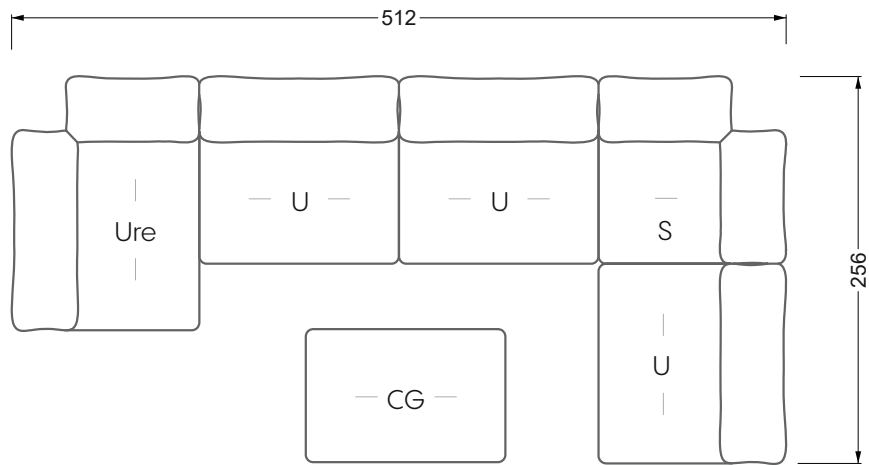

Beds

104 / Balaa0 Bed	123
129 / Creole Bed	124
130 / Fey0 Bed	155
154 / Cloud 7 Bed	156

Couch- & Coffeetables	157
----------------------------------	-----

Armchairs	158
------------------	-----

Dining & Chairs	159
----------------------------	-----

The dimensions apply to free-standing parts.

All sides of the sofa have a genuine upholstered side and can also be placed individually in the room.

If two individual parts are joined together, 6 cm (3 cm per element) must be subtracted on the extension sides, as the foam is compressed during joining.

Balao

104 • Corner sofas with short daybed &
assembled backrests

Balao

104 • Corner sofas with short daybed
assembled arm- and backrests

The dimensions apply to free-standing parts.

The add-on parts have an upholstery without rounding on the sides.

The end and individual parts have a rounding on these free sides (6CM).

This means that in case of a free combination of individual parts, 6cm must be deducted from the sides on the frame.

Edgy

107 • Corner sofas with long daybed