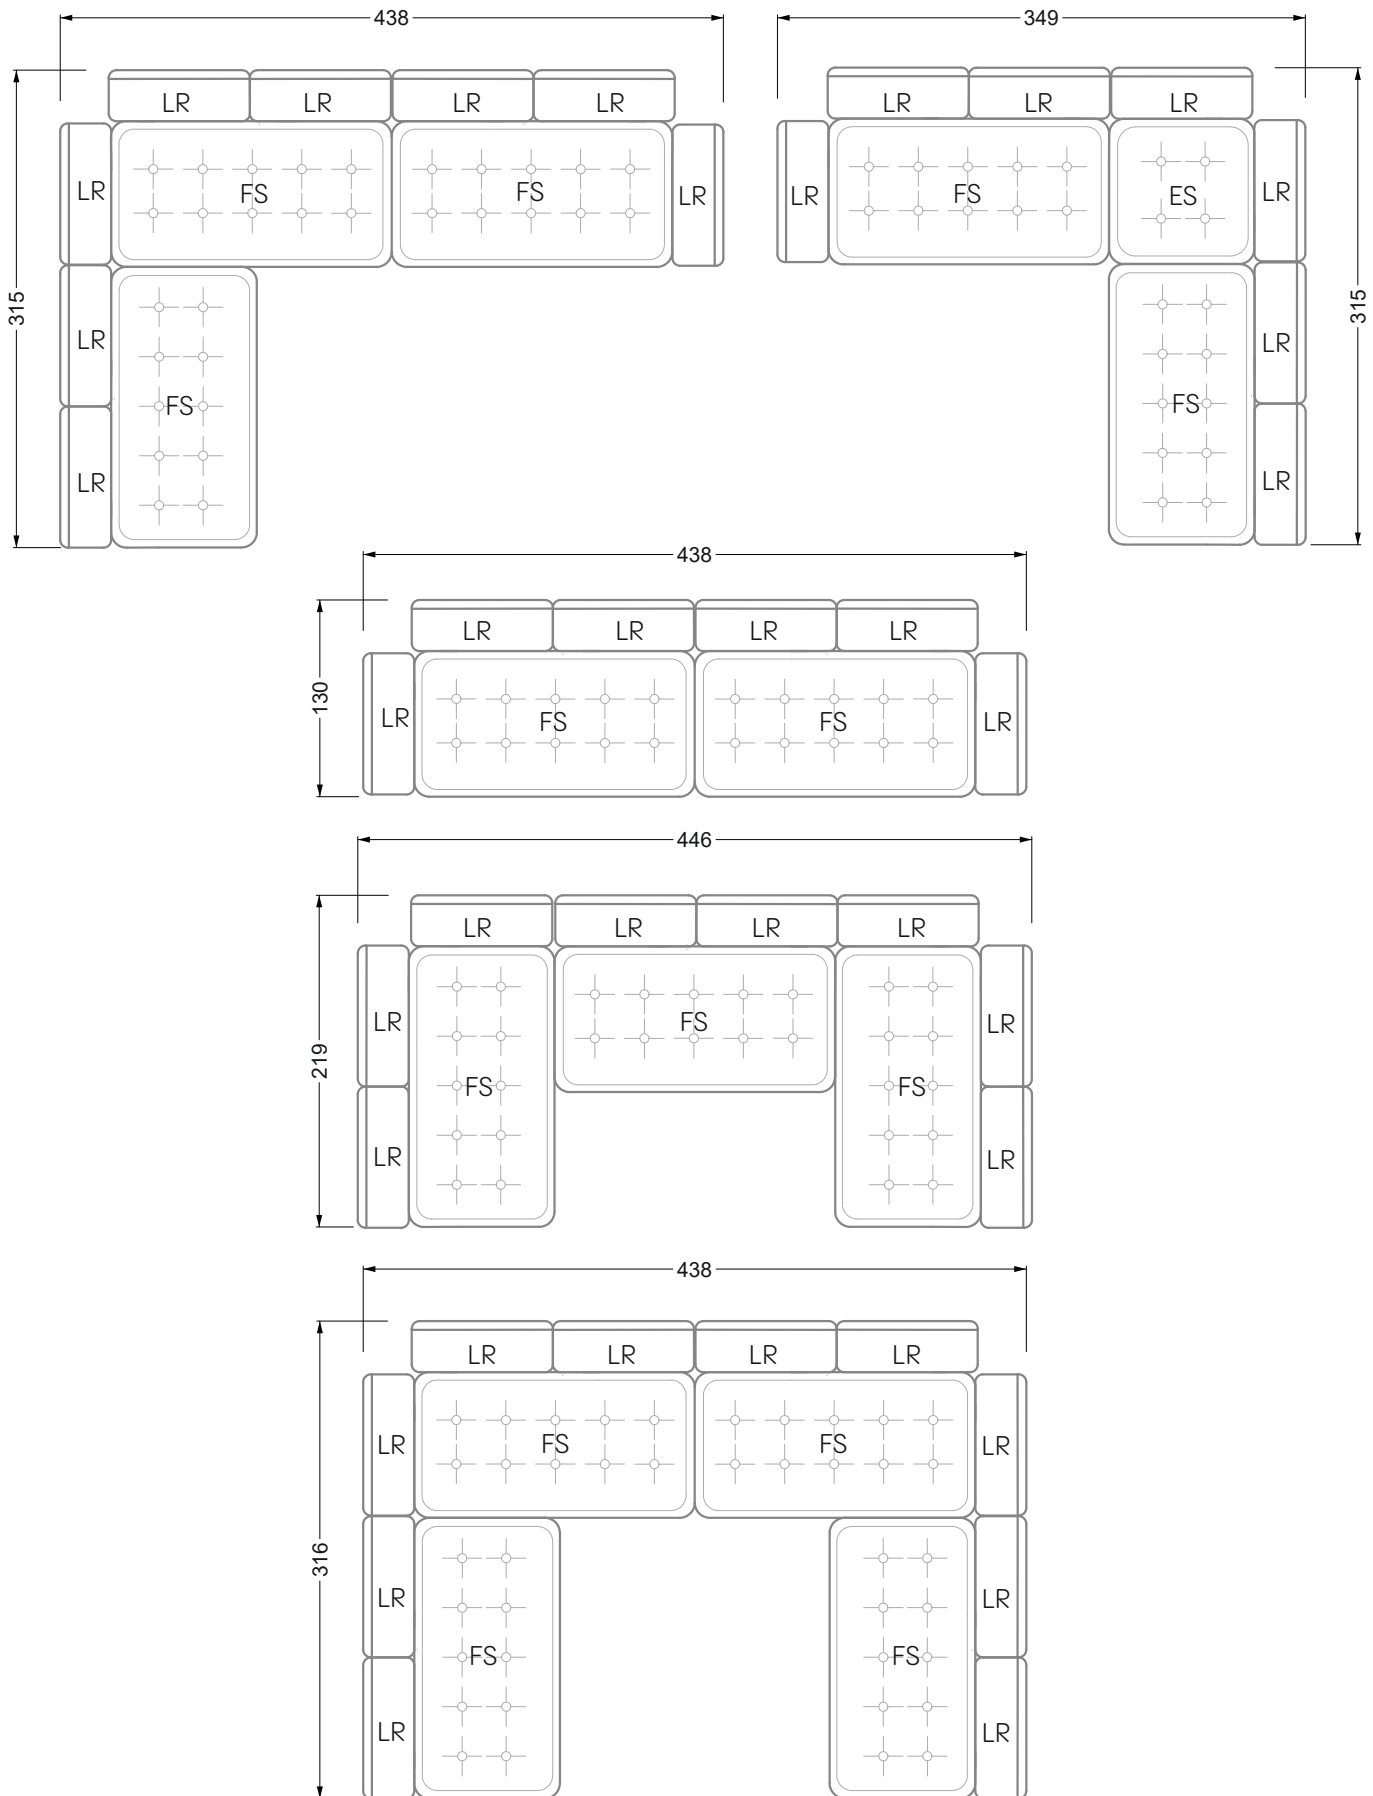

The end and individual parts have a rounding on these free sides (6CM).

This means that in case of a free combination of individual parts, 6cm must be deducted from the sides on the frame.

Edgy

107 • Corner sofas with long daybed

Edgy

107 • Asymmetrical corner sofas

Edgy

107 • Asymmetrical corner sofas

Edgy

107 • Corner sofas seat depth 64 cm / 104 cm

Recommendation for cushions: **D 108 Q**

Recommendation for cushions: **D 108 Q**

Ohlinda

118 • Corner sofas with arm- and backrests

Cocoa Island

119 • Corner sofas seat depth 62cm/95 cm

Cloud 7

154 • Large combinations

Ocean 7

158 • Corner sofas seat depth 95 cm

Bed surface
160 x 200 cm

W 129-180

Bed surface
180 x 200 cm

W 129-200

Bed surface
200 x 200 cm

A
RP 129-80

B
RP 129-100

C
RP 129-120