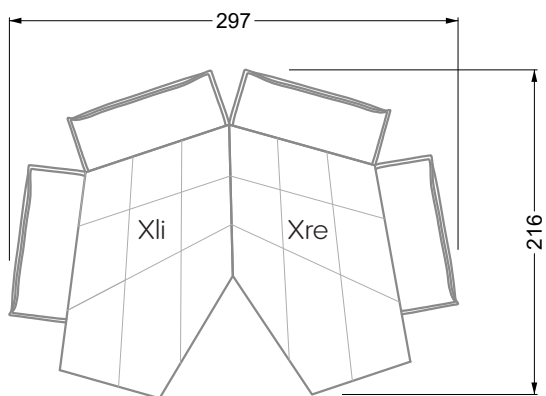

Edgy

107 • Corner sofas with short daybed

Edgy

107 • Corner sofas with long daybed

Edgy

107 • Asymmetrical corner sofas

Edgy

107 • Corner sofas seat depth 64 cm / 104 cm

Edgy

107 • Corner sofas seat depth 64 cm / 104 cm

recommendation for cushions: **D 108 Q**

recommendation for cushions: **D 108 Q**

Cloud 7

154 • Single elements • Longchair

Cloud 7

154 • Large combinations

Ocean 7

158 • Corner sofas seat depth 62 cm

Ocean 7

158 • Corner sofas seat depth 62 / 95 cm

W104-160
bed surface 160 x 200 cm

W104-180
bed surface 180 x 200 cm

W104-200
bed surface 200 x 200 cm

Box spring system mattress

Cold foam mattress

W 129-160
bed surface
160 x 200 cm

W 129-180
bed surface
180 x 200 cm

W 129-200
bed surface
200 x 200 cm

A

RP 129-80

B

RP 129-100