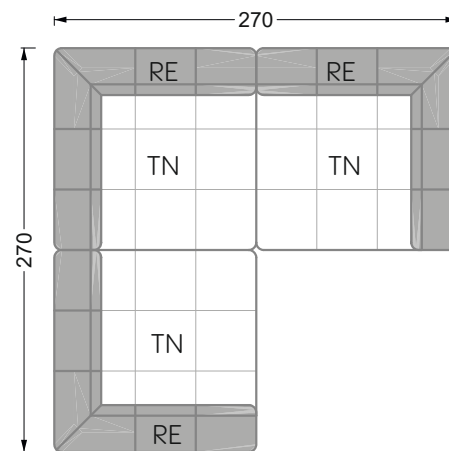

Balao

104 • Corner sofas with short daybed &
assembled backrests

Balao

104 • Corner sofas with short daybed
assembled arm- and backrests

The dimensions apply to free-standing parts.

The add-on parts have an upholstery without rounding on the sides.

The end and individual parts have a rounding on these free sides (6CM).

This means that in case of a free combination of individual parts, 6cm must be deducted from the sides on the frame.

Edgy

107 • Corner sofas with long daybed

Edgy

107 • Asymmetrical corner sofas

Edgy

107 • Asymmetrical corner sofas

Edgy

107 • Corner sofas seat depth 64 cm / 104 cm

Recommendation for cushions: **D 108 Q**

Recommendation for cushions: **D 108 Q**

Bed surface
160 x 200 cm

W 129-180

Bed surface
180 x 200 cm

W 129-200

Bed surface
200 x 200 cm

A
RP 129-80

B
RP 129-100

C
RP 129-120