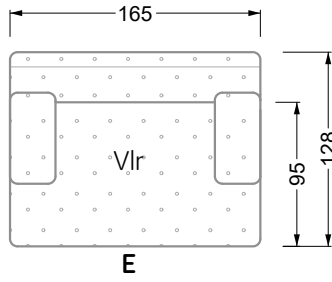

Edgy

107 • Corner sofas with short daybed

Edgy

107 • Corner sofas with long daybed

Edgy

107 • Asymmetrical corner sofas

Edgy

107 • Corner sofas seat depth 64 cm / 104 cm

Edgy

107 • Corner sofas seat depth 64 cm / 104 cm

recommendation for cushions: **D 108 Q**

recommendation for cushions: **D 108 Q**

Cloud 7

154 • Single elements • Longchair

Cloud 7

154 • Large combinations

Ocean 7

158 • Corner sofas seat depth 62 cm

Ocean 7

158 • Corner sofas seat depth 62 / 95 cm

W104-160
bed surface 160 x 200 cm

W104-180
bed surface 180 x 200 cm

W104-200
bed surface 200 x 200 cm

Box spring system mattress

Cold foam mattress

W 129-160
bed surface
160 x 200 cm

W 129-180
bed surface
180 x 200 cm

W 129-200
bed surface
200 x 200 cm

A

RP 129-80

B

RP 129-100