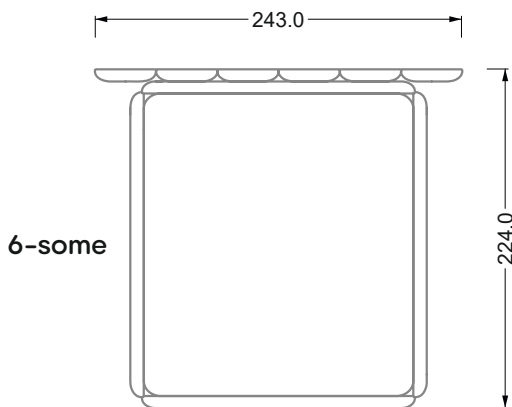

Width: 283,5 cm

8-some

Width: 324,0 cm

9-some

Width: 364,5 cm

W 129-160

5-some

Width: 202,5 cm

Width: 324,0 cm

9-some

Width: 364,5 cm

W 129-160

5-some

Width: 202,5 cm

6-some

Width: 243,0 cm

SET 2.3

W 129-160

7-some

Width: 283,5 cm

8-some

Width: 324,0 cm

9-some

Width: 364,5 cm

W 129-180

Bed drawer can also be
turned 90 degrees

W 129-180

W 129-180

5-some

Width: 202,5 cm

6-some

Width: 243,0 cm