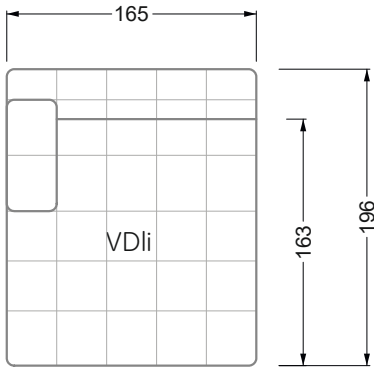

Edgy

107 • Asymmetrical corner sofas

Edgy

107 • Asymmetrical corner sofas

Edgy

107 • Corner sofas seat depth 64 cm / 104 cm

Recommendation for cushions: **D 108 Q**

Recommendation for cushions: **D 108 Q**

Ohlinda

118 • Corner sofas with arm- and backrests

Cocoa Island

119 • Corner sofas seat depth 62cm/95 cm

Cloud 7

154 • Large combinations

Ocean 7

158 • Corner sofas seat depth 95 cm

Bed surface
160 x 200 cm

W 129-180

Bed surface
180 x 200 cm

W 129-200

Bed surface
200 x 200 cm

A
RP 129-80

B
RP 129-100

C
RP 129-120

Width: 283,5 cm

8-some

Width: 324,0 cm

9-some

Width: 364,5 cm

W 129-160

5-some

Width: 202,5 cm