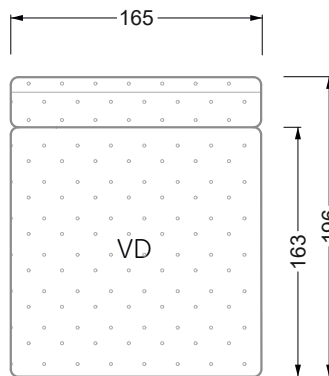

The end and individual parts have a rounding on these free sides (6CM).

This means that in case of a free combination of individual parts, 6cm must be deducted from the sides on the frame.

Edgy

107 • Corner sofas with long daybed

Edgy

107 • Asymmetrical corner sofas

Edgy

107 • Asymmetrical corner sofas

Edgy

107 • Corner sofas seat depth 64 cm / 104 cm

Recommendation for cushions: **D 108 Q**

Recommendation for cushions: **D 108 Q**

Ohlinda

118 • Corner sofas with arm- and backrests

Cocoa Island

119 • Corner sofas seat depth 62cm/95 cm

Cloud 7

154 • Large combinations

Ocean 7

158 • Corner sofas seat depth 95 cm

Width: 283,5 cm

8-some

Width: 324,0 cm

9-some

Width: 364,5 cm

W 129-160

5-some

Width: 202,5 cm