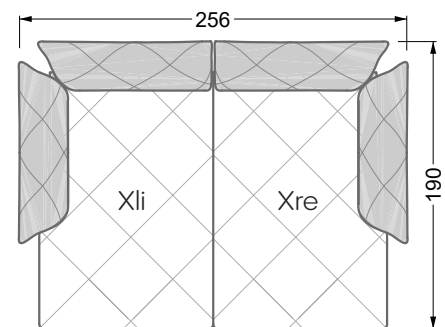

Balao

104 • Corner sofas with long daybed &
assembled backrests

Balao

104 • Corner sofas with short daybed &
assembled backrests

Balao

104 • Corner sofas with short daybed
assembled arm- and backrests

The dimensions apply to free-standing parts.

The add-on parts have an upholstery without rounding on the sides.

The end and individual parts have a rounding on their free sides (6CM).

This means that in case of a free combination of individual parts, 6cm must be deducted from the sides on the frame.

Edgy

107 • Corner sofas with short daybed

Edgy

107 • Corner sofas with long daybed

Edgy

107 • Asymmetrical corner sofas

Edgy

107 • Corner sofas seat depth 64 cm / 104 cm

width: 202,5 cm

W 129-160

6-some

width: 243,0 cm

SET 1.3

W 129-160

7-some

width: 283,5 cm