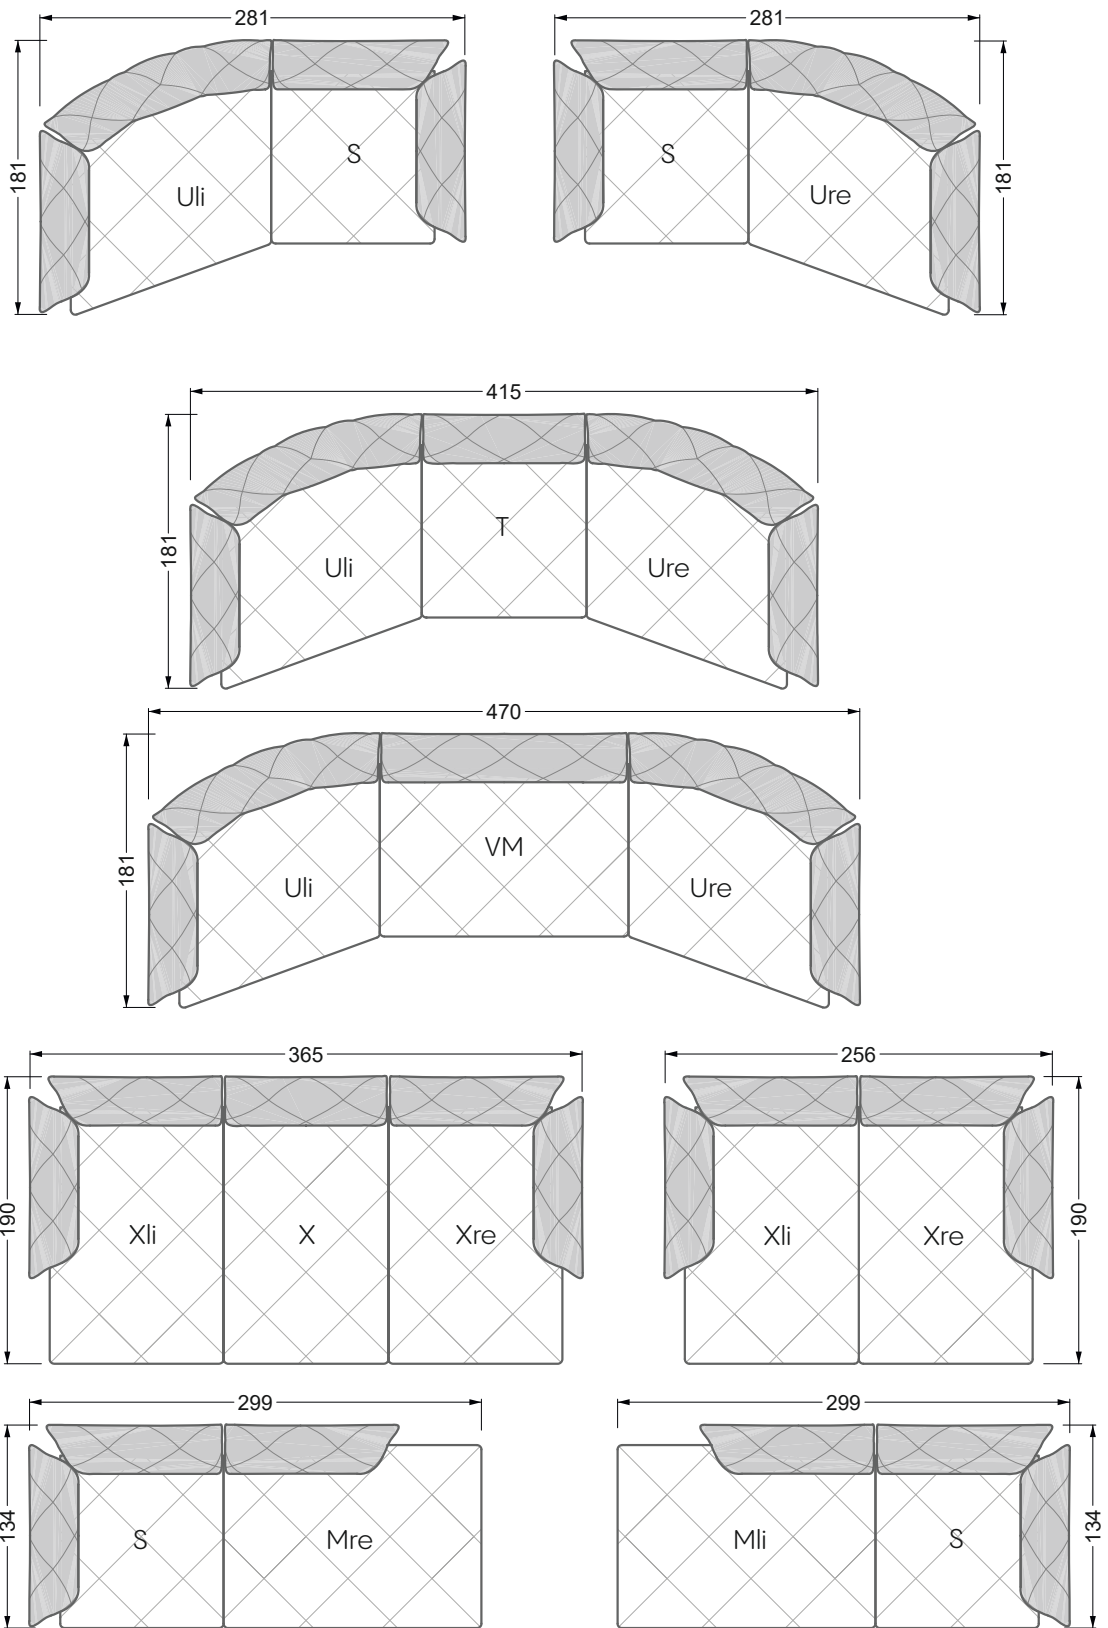

The dimensions apply to free-standing parts.

All sides of the sofa have a genuine upholstered side and can also be placed individually in the room.

If two individual parts are joined together, 6 cm (3 cm per element) must be subtracted on the extension sides, as the foam is compressed during joining.

Balao

104 • Corner sofas with short daybed &
assembled backrests

Balao

104 • Corner sofas with short daybed
assembled arm- and backrests

The dimensions apply to free-standing parts.

The add-on parts have an upholstery without rounding on the sides.

The end and individual parts have a rounding on these free sides (6CM).

This means that in case of a free combination of individual parts, 6cm must be deducted from the sides on the frame.

Edgy

107 • Corner sofas with long daybed

Edgy

107 • Asymmetrical corner sofas

Edgy

107 • Asymmetrical corner sofas

Edgy

107 • Corner sofas seat depth 64 cm / 104 cm

Recommendation for cushions: **D 108 Q**

Recommendation for cushions: **D 108 Q**