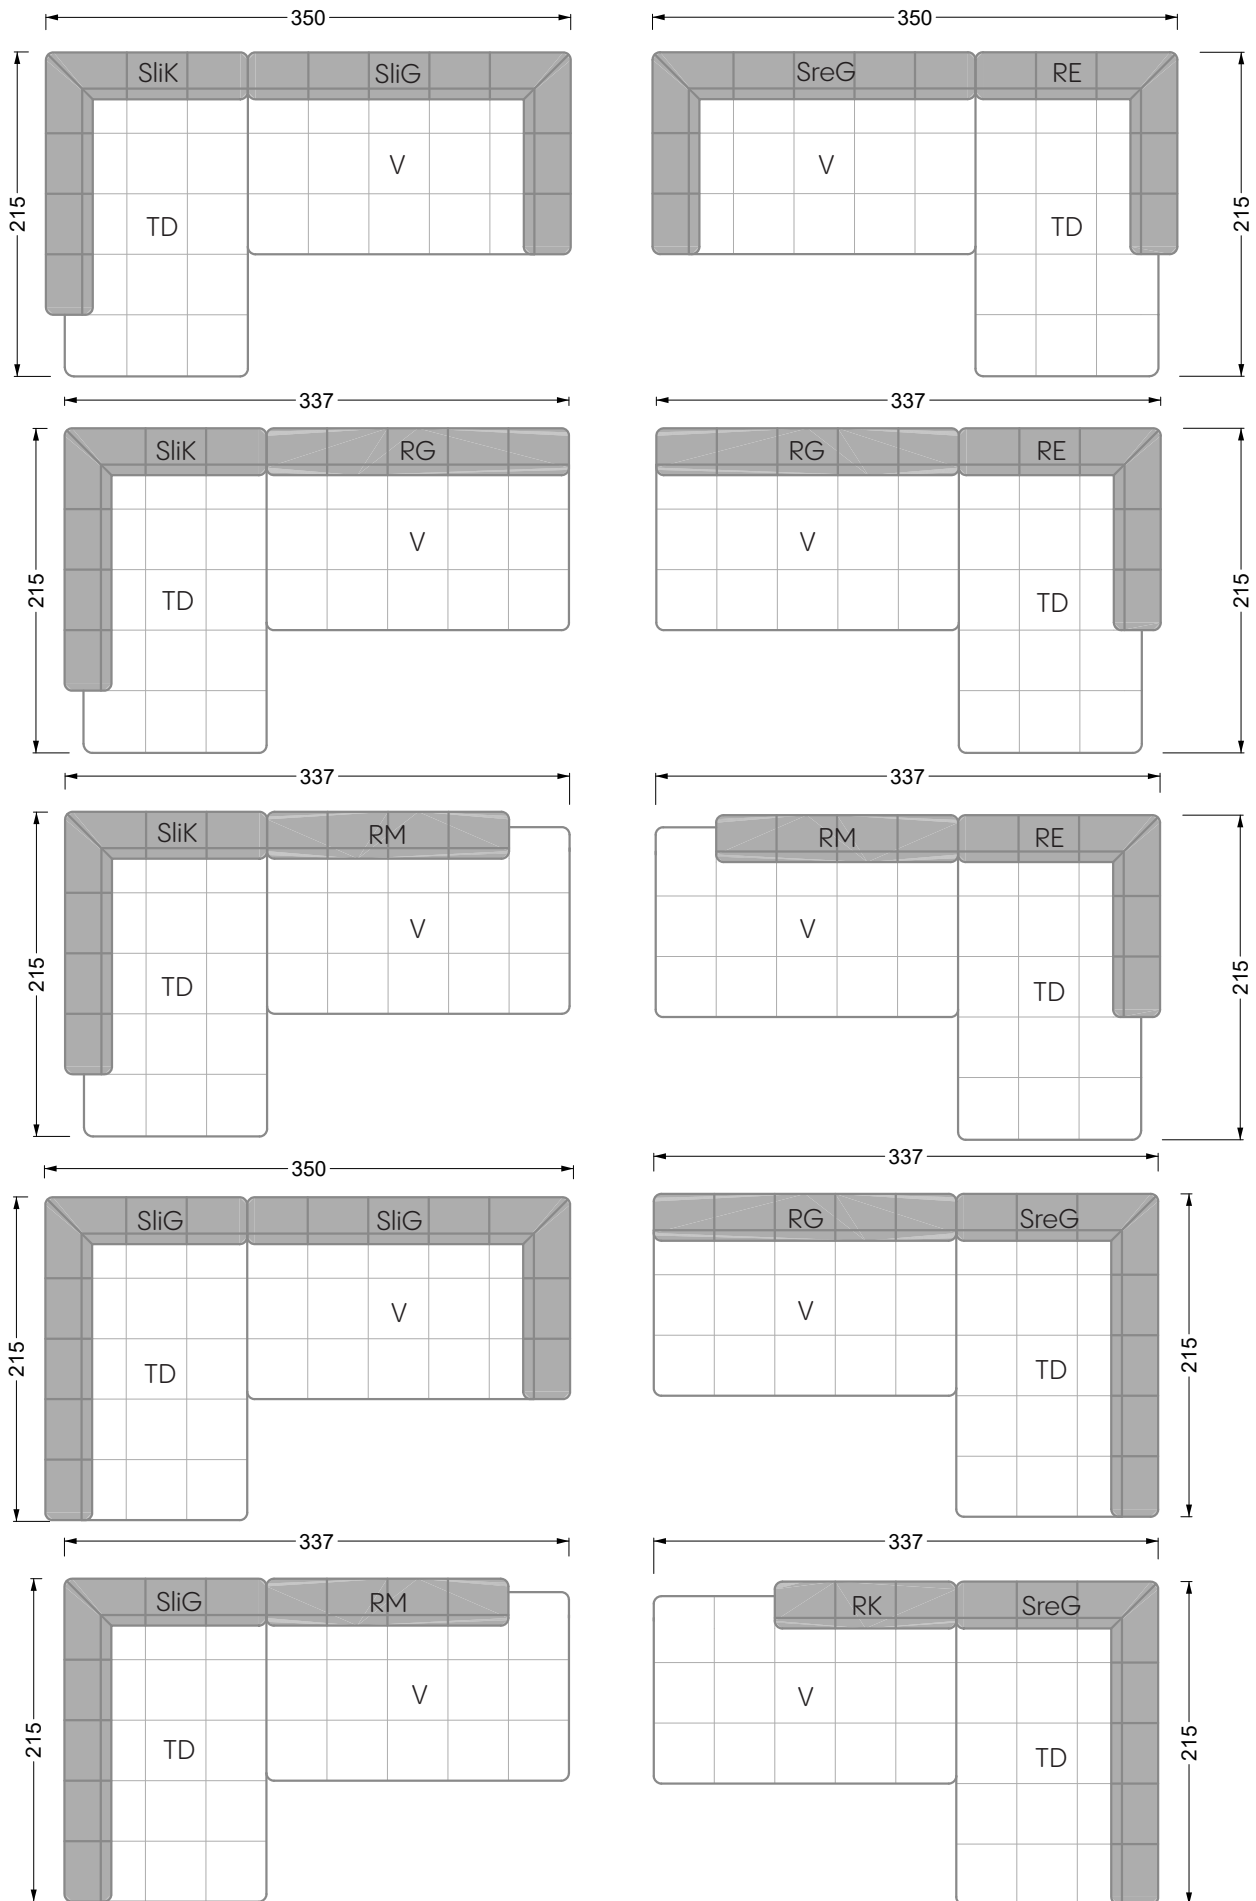

Edgy

107 • Corner sofas with short daybed

Edgy

107 • Corner sofas with long daybed

Edgy

107 • Asymmetrical corner sofas

Edgy

107 • Corner sofas seat depth 64 cm / 104 cm

Edgy

107 • Corner sofas seat depth 64 cm / 104 cm

recommendation for cushions: **D 108 Q**

recommendation for cushions: **D 108 Q**

Cloud 7

154 • Single elements • Longchair

Cloud 7

154 • Large combinations

Ocean 7

158 • Corner sofas seat depth 62 cm

Ocean 7

158 • Corner sofas seat depth 62 / 95 cm

W104-160
bed surface 160 x 200 cm

W104-180
bed surface 180 x 200 cm

W104-200
bed surface 200 x 200 cm

Box spring system mattress

9-some

width: 364,5 cm

W130-160
Bed surface 160 x 200 cm

W130-180
Bed surface 180 x 200 cm

W130-200
Bed surface 200 x 200 cm

W154-160
Bed surface 160 x 200 cm

W154-180
Bed surface 180 x 200 cm

W154-200
Bed surface 200 x 200 cm