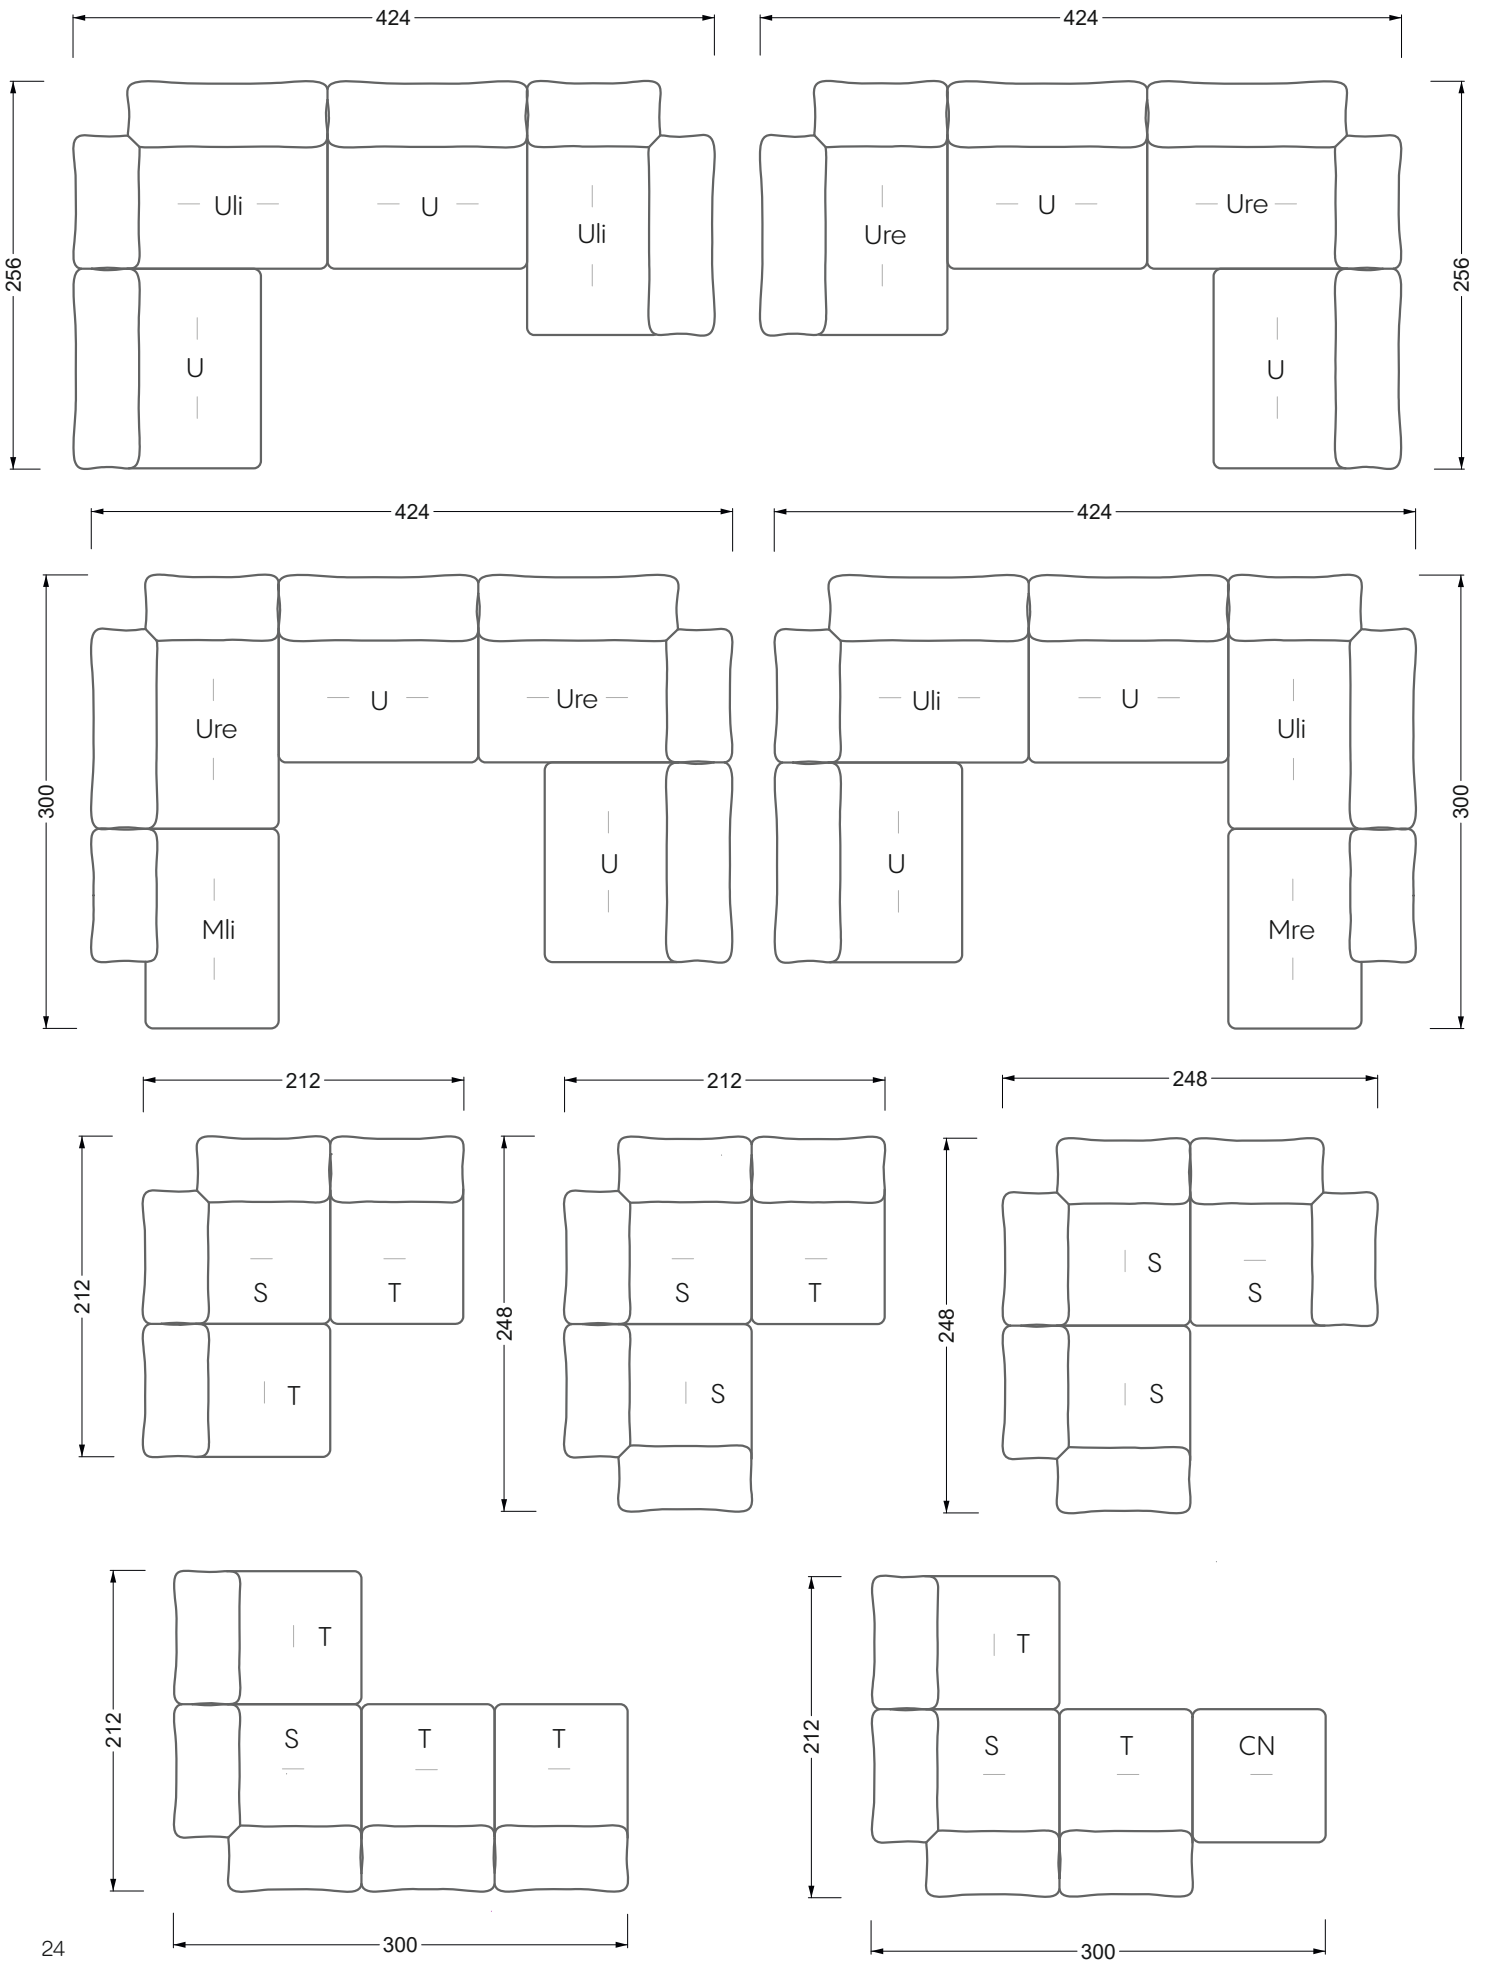

Beds

104 / Balaa0 Bed	123
129 / Creole Bed	124
130 / Fey0 Bed	155
154 / Cloud 7 Bed	156

Couch- & Coffeetables	157
----------------------------------	-----

Armchairs	158
------------------	-----

Dining & Chairs	159
----------------------------	-----

The dimensions apply to free-standing parts.

All sides of the sofa have a genuine upholstered side and can also be placed individually in the room.

If two individual parts are joined together, 6 cm (3 cm per element) must be subtracted on the extension sides, as the foam is compressed during joining.

Balao

104 • Corner sofas with short daybed &
assembled backrests

Balao

104 • Corner sofas with short daybed
assembled arm- and backrests

The dimensions apply to free-standing parts.

The add-on parts have an upholstery without rounding on the sides.

Bed surface
160 x 200 cm

W 129-180

Bed surface
180 x 200 cm

W 129-200

Bed surface
200 x 200 cm

A
RP 129-80

B
RP 129-100

C
RP 129-120