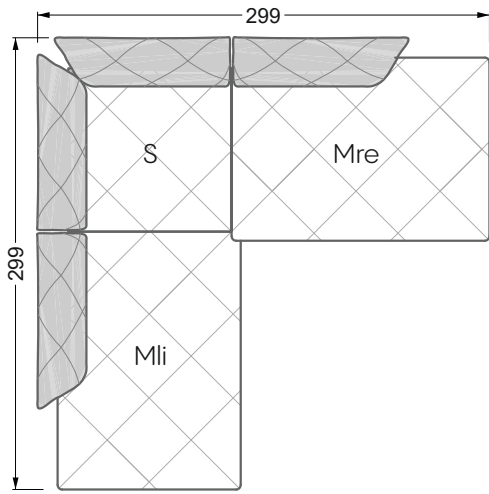

Balao

104 • Corner sofas with short daybed &
assembled backrests

Balao

104 • Corner sofas with short daybed
assembled arm- and backrests

The dimensions apply to free-standing parts.

The add-on parts have an upholstery without rounding on the sides.

The end and individual parts have a rounding on these free sides (6CM).

This means that in case of a free combination of individual parts, 6cm must be deducted from the sides on the frame.

Edgy

107 • Corner sofas with long daybed

Edgy

107 • Asymmetrical corner sofas

Edgy

107 • Asymmetrical corner sofas

Edgy

107 • Corner sofas seat depth 64 cm / 104 cm

Recommendation for cushions: **D 108 Q**

Recommendation for cushions: **D 108 Q**

Ohlinda

118 • Corner sofas with arm- and backrests

Cocoa Island

119 • Corner sofas seat depth 62cm/95 cm

Cloud 7

154 • Large combinations

Ocean 7

158 • Corner sofas seat depth 95 cm