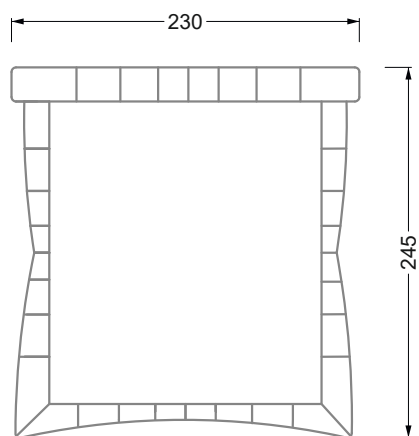

Width: 364,5 cm

W 129-200

5-some

Width: 202,5 cm

W 129-200

6-some

Width: 243,0 cm

W 129-200

5-some

Width: 202,5 cm

6-some

Width: 243,0 cm

SET 2.1

W 129-200

7-some

Width: 283,5 cm

8-some

Width: 324,0 cm

9-some

Width: 364,5 cm

W130-160

Bed surface 160 x 200 cm

W130-180

Bed surface 180 x 200 cm

W130-200

Bed surface 200 x 200 cm

W154-160

Bed surface 160 x 200 cm

W154-180

Bed surface 180 x 200 cm

W154-200

Bed surface 200 x 200 cm