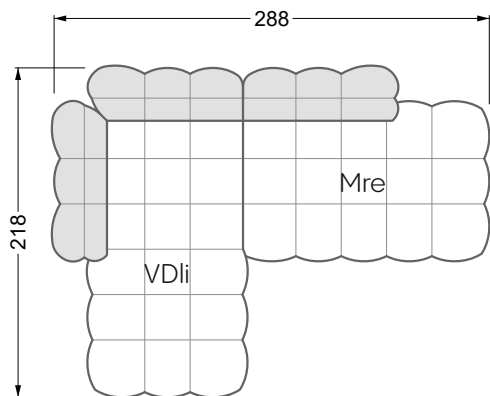

Beds

104 / Balaa0 Bed	123
129 / Creole Bed	124
130 / Fey0 Bed	155
154 / Cloud 7 Bed	156

Couch- & Coffeetables	157
----------------------------------	-----

Armchairs	158
------------------	-----

Dining & Chairs	159
----------------------------	-----

The dimensions apply to free-standing parts.

All sides of the sofa have a genuine upholstered side and can also be placed individually in the room.

If two individual parts are joined together, 6 cm (3 cm per element) must be subtracted on the extension sides, as the foam is compressed during joining.

Balao

104 • Corner sofas with short daybed &
assembled backrests

Balao

104 • Corner sofas with short daybed
assembled arm- and backrests

The dimensions apply to free-standing parts.

The add-on parts have an upholstery without rounding on the sides.

The end and individual parts have a rounding on these free sides (6CM).

This means that in case of a free combination of individual parts, 6cm must be deducted from the sides on the frame.

Edgy

107 • Corner sofas with long daybed