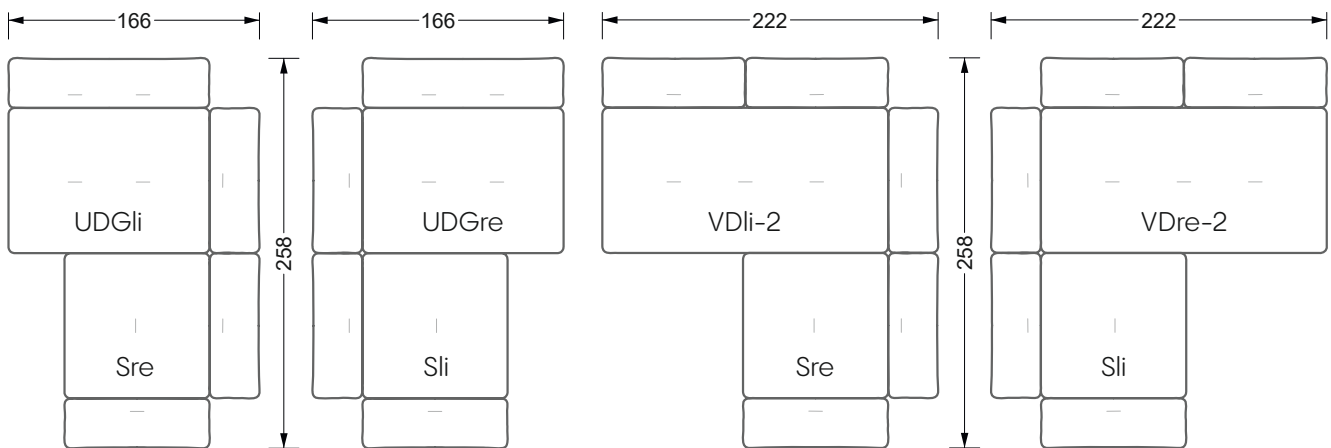

Beds

104 / Balaa0 Bed	123
129 / Creole Bed	124
130 / Fey0 Bed	155
154 / Cloud 7 Bed	156

Couch- & Coffeetables	157
----------------------------------	-----

Armchairs	158
------------------	-----

Dining & Chairs	159
----------------------------	-----

The dimensions apply to free-standing parts.

All sides of the sofa have a genuine upholstered side and can also be placed individually in the room.

If two individual parts are joined together, 6 cm (3 cm per element) must be subtracted on the extension sides, as the foam is compressed during joining.

Balao

104 • Corner sofas with short daybed &
assembled backrests

Balao

104 • Corner sofas with short daybed
assembled arm- and backrests

The dimensions apply to free-standing parts.

The add-on parts have an upholstery without rounding on the sides.

The end and individual parts have a rounding on these free sides (6CM).

This means that in case of a free combination of individual parts, 6cm must be deducted from the sides on the frame.

Edgy

107 • Corner sofas with long daybed