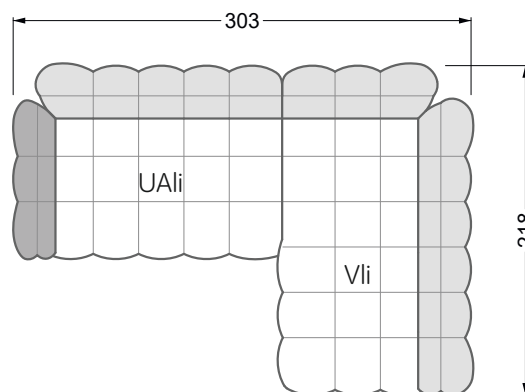

The dimensions apply to free-standing parts.

All sides of the sofa have a genuine upholstered side and can also be placed individually in the room.

If two individual parts are joined together, 6 cm (3 cm per element) must be subtracted on the extension sides, as the foam is compressed during joining.

Balao

104 • Corner sofas with short daybed &
assembled backrests

Balao

104 • Corner sofas with short daybed
assembled arm- and backrests

The dimensions apply to free-standing parts.

The add-on parts have an upholstery without rounding on the sides.

The end and individual parts have a rounding on these free sides (6CM).

This means that in case of a free combination of individual parts, 6cm must be deducted from the sides on the frame.

Edgy

107 • Corner sofas with long daybed

Edgy

107 • Asymmetrical corner sofas

Edgy

107 • Asymmetrical corner sofas

Edgy

107 • Corner sofas seat depth 64 cm / 104 cm

Recommendation for cushions: **D 108 Q**

Recommendation for cushions: **D 108 Q**