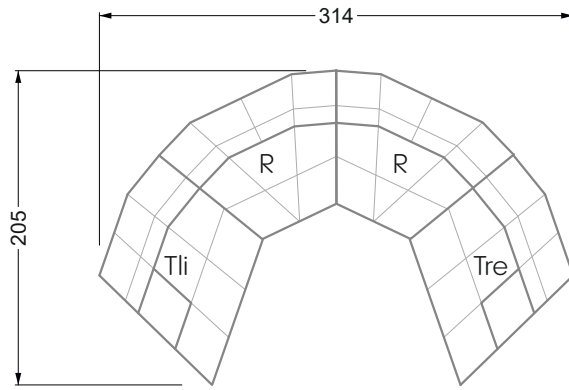

Edgy

107 • Asymmetrical corner sofas

Edgy

107 • Asymmetrical corner sofas

Edgy

107 • Corner sofas seat depth 64 cm / 104 cm

Recommendation for cushions: **D 108 Q**

Recommendation for cushions: **D 108 Q**

Ohlinda

118 • Corner sofas with arm- and backrests

Cocoa Island

119 • Corner sofas seat depth 62cm/95 cm

Cloud 7

154 • Large combinations

Ocean 7

158 • Corner sofas seat depth 95 cm

Ocean 7

158 • Corner sofas seat depth 62 / 95 cm

W104-160
Bed surface 160 x 200 cm

W104-180
Bed surface 180 x 200 cm

W104-200
Bed surface 200 x 200 cm

Box spring system mattress

Cold foam mattress

W 129-160

Bed surface
160 x 200 cm

W 129-180

Bed surface
180 x 200 cm

W 129-200

Bed surface
200 x 200 cm

A
RP 129-80

B
RP 129-100

C
RP 129-120