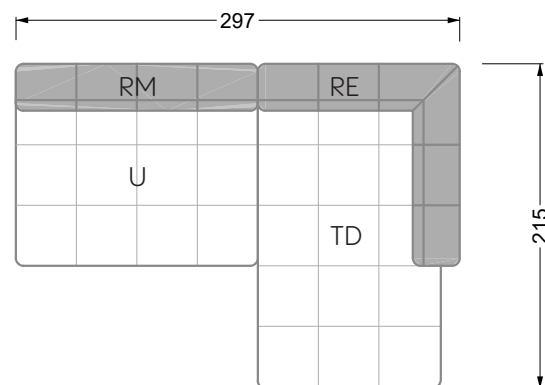

Balao

104 • Corner sofas with long daybed &
assembled backrests

Balao

104 • Corner sofas with short daybed &
assembled backrests

Balao

104 • Corner sofas with short daybed
assembled arm- and backrests

The dimensions apply to free-standing parts.

The add-on parts have an upholstery without rounding on the sides.

The end and individual parts have a rounding on their free sides (6CM).

This means that in case of a free combination of individual parts, 6cm must be deducted from the sides on the frame.

Edgy

107 • Corner sofas with short daybed

Edgy

107 • Corner sofas with long daybed

Edgy

107 • Asymmetrical corner sofas

Edgy

107 • Corner sofas seat depth 64 cm / 104 cm

Edgy

107 • Corner sofas seat depth 64 cm / 104 cm

recommendation for cushions: **D 108 Q**

recommendation for cushions: **D 108 Q**

Cloud 7

154 • Single elements • Longchair

Cloud 7

154 • Large combinations