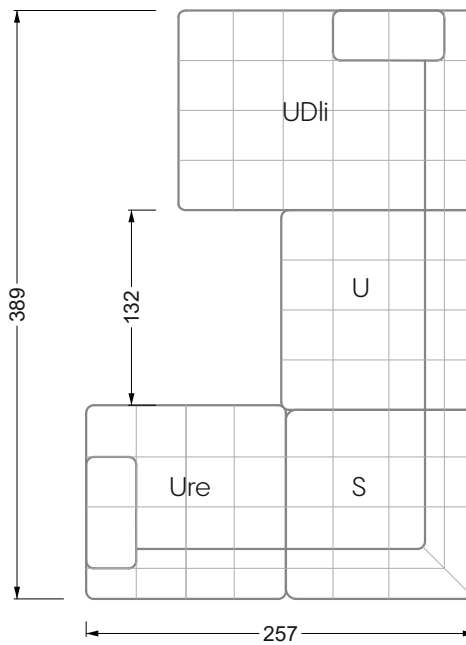

Edgy

107 • Asymmetrical corner sofas

Edgy

107 • Asymmetrical corner sofas

Edgy

107 • Corner sofas seat depth 64 cm / 104 cm

Recommendation for cushions: **D 108 Q**

Recommendation for cushions: **D 108 Q**

Ohlinda

118 • Corner sofas with arm- and backrests

Cocoa Island

119 • Corner sofas seat depth 62cm/95 cm

Cloud 7

154 • Large combinations

Ocean 7

158 • Corner sofas seat depth 95 cm

Ocean 7

158 • Corner sofas seat depth 62 / 95 cm

W104-160
Bed surface 160 x 200 cm

W104-180
Bed surface 180 x 200 cm

W104-200
Bed surface 200 x 200 cm

Box spring system mattress

Cold foam mattress

W 129-160

Bed surface
160 x 200 cm

W 129-180

Bed surface
180 x 200 cm

W 129-200

Bed surface
200 x 200 cm

A
RP 129-80

B
RP 129-100

C
RP 129-120