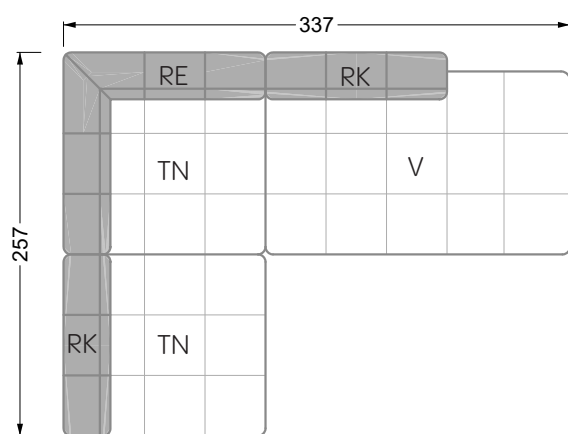

Balao

104 • Corner sofas with long daybed &
assembled backrests

Balao

104 • Corner sofas with short daybed &
assembled backrests

Balao

104 • Corner sofas with short daybed
assembled arm- and backrests

The dimensions apply to free-standing parts.

Edgy

107 • Corner sofas with short daybed

Edgy

107 • Corner sofas with long daybed

Edgy

107 • Asymmetrical corner sofas

Edgy

107 • Corner sofas seat depth 64 cm / 104 cm

Edgy

107 • Corner sofas seat depth 64 cm / 104 cm

recommendation for cushions: **D 108 Q**

recommendation for cushions: **D 108 Q**

Cloud 7

154 • Single elements • Longchair

Cloud 7

154 • Large combinations

width: 202,5 cm

W 129-160

6-some

width: 243,0 cm

SET 1.3

W 129-160

7-some

width: 283,5 cm