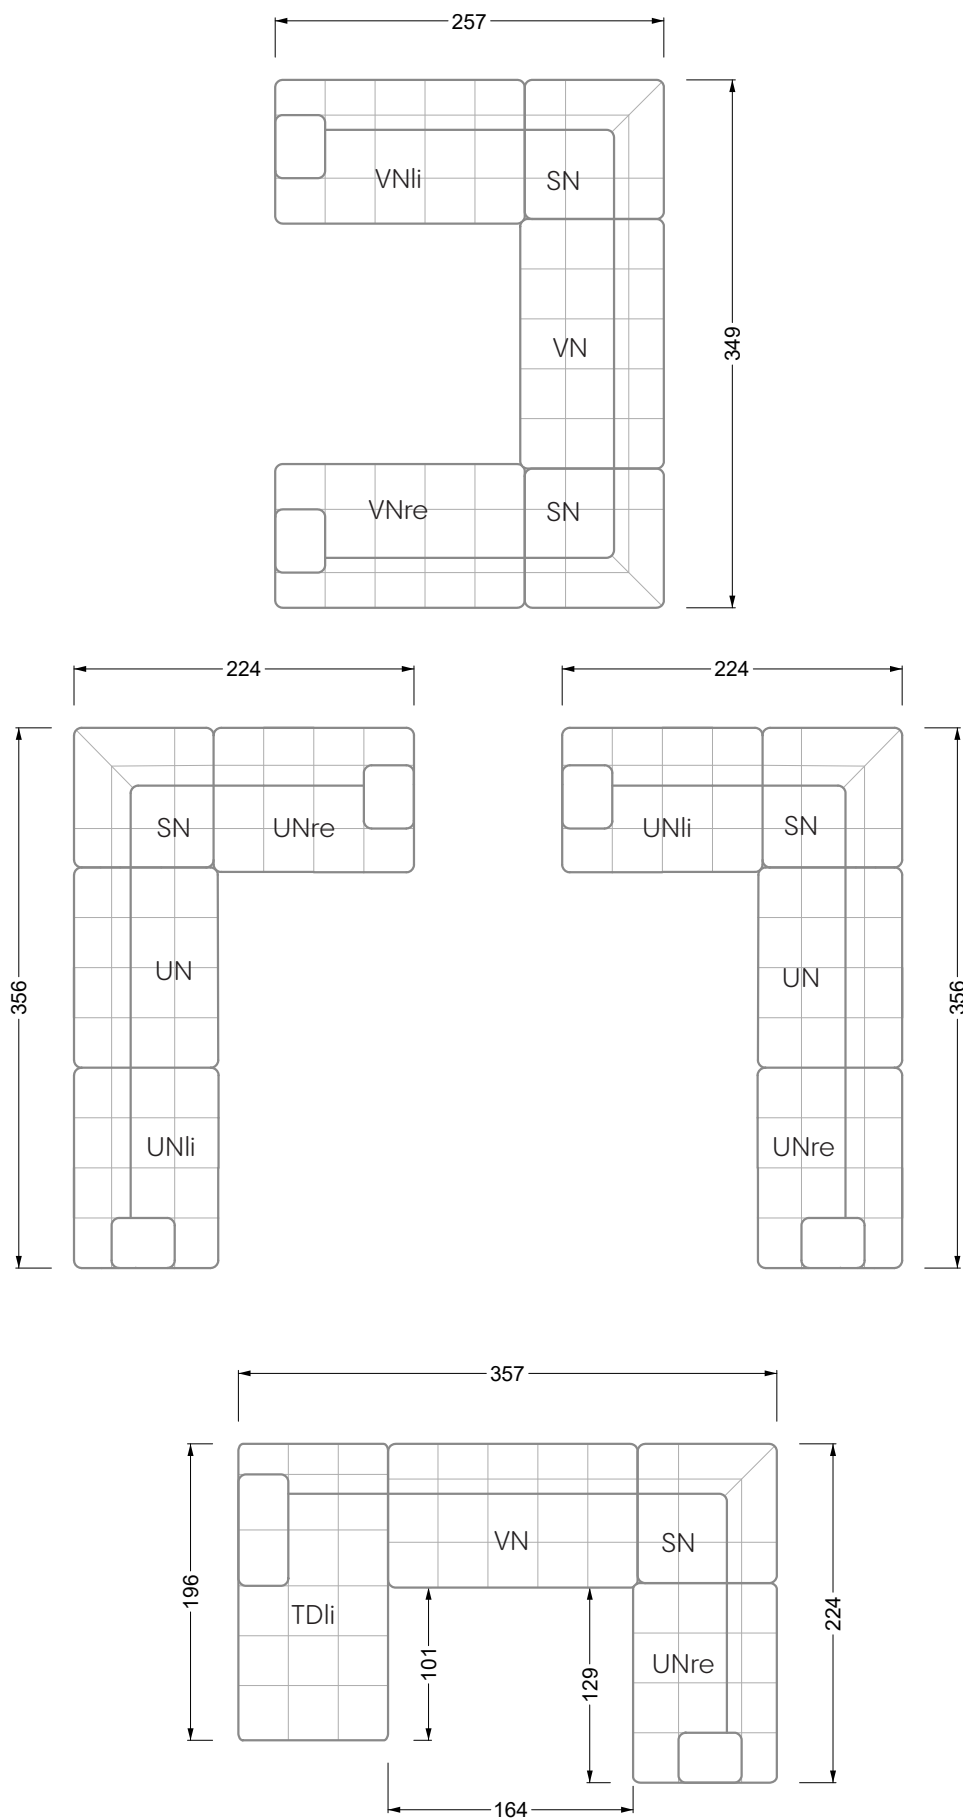

Edgy

107 • Corner sofas with short daybed

Edgy

107 • Corner sofas with long daybed

Edgy

107 • Asymmetrical corner sofas

Edgy

107 • Corner sofas seat depth 64 cm / 104 cm

Edgy

107 • Corner sofas seat depth 64 cm / 104 cm

recommendation for cushions: **D 108 Q**

recommendation for cushions: **D 108 Q**

Cloud 7

154 • Single elements • Longchair

Cloud 7

154 • Large combinations

Ocean 7

158 • Corner sofas seat depth 62 cm

Ocean 7

158 • Corner sofas seat depth 62 / 95 cm

W104-160
bed surface 160 x 200 cm

W104-180
bed surface 180 x 200 cm

W104-200
bed surface 200 x 200 cm

Box spring system mattress

width: 202,5 cm

W 129-160

6-some

width: 243,0 cm

SET 1.3

W 129-160

7-some

width: 283,5 cm