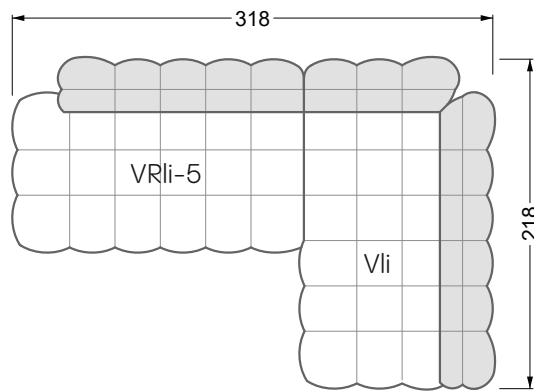

Beds

104 / Balaa0 Bed	123
129 / Creole Bed	124
130 / Fey0 Bed	155
154 / Cloud 7 Bed	156

Couch- & Coffeetables	157
----------------------------------	-----

Armchairs	158
------------------	-----

Dining & Chairs	159
----------------------------	-----

The dimensions apply to free-standing parts.

All sides of the sofa have a genuine upholstered side and can also be placed individually in the room.

If two individual parts are joined together, 6 cm (3 cm per element) must be subtracted on the extension sides, as the foam is compressed during joining.

Balao

104 • Corner sofas with short daybed &
assembled backrests

Balao

104 • Corner sofas with short daybed
assembled arm- and backrests

The dimensions apply to free-standing parts.

The add-on parts have an upholstery without rounding on the sides.

The end and individual parts have a rounding on these free sides (6CM).

This means that in case of a free combination of individual parts, 6cm must be deducted from the sides on the frame.

Edgy

107 • Corner sofas with long daybed