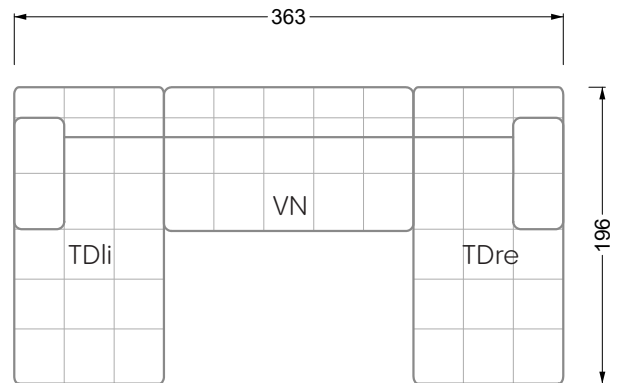

Edgy

107 • Corner sofas with short daybed

Edgy

107 • Corner sofas with long daybed

Edgy

107 • Asymmetrical corner sofas

Edgy

107 • Corner sofas seat depth 64 cm / 104 cm

Edgy

107 • Corner sofas seat depth 64 cm / 104 cm

recommendation for cushions: **D 108 Q**

recommendation for cushions: **D 108 Q**

Cloud 7

154 • Single elements • Longchair

Cloud 7

154 • Large combinations

Ocean 7

158 • Corner sofas seat depth 62 cm

Ocean 7

158 • Corner sofas seat depth 62 / 95 cm

W104-160
bed surface 160 x 200 cm

W104-180
bed surface 180 x 200 cm

W104-200
bed surface 200 x 200 cm

Box spring system mattress

Cold foam mattress

W 129-160
bed surface
160 x 200 cm

W 129-180
bed surface
180 x 200 cm

W 129-200
bed surface
200 x 200 cm

A

RP 129-80

B

RP 129-100