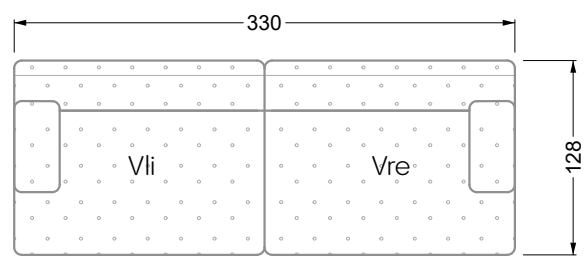

Edgy

107 • Corner sofas with short daybed

Edgy

107 • Corner sofas with long daybed

Edgy

107 • Asymmetrical corner sofas

Edgy

107 • Corner sofas seat depth 64 cm / 104 cm

Edgy

107 • Corner sofas seat depth 64 cm / 104 cm

recommendation for cushions: **D 108 Q**

recommendation for cushions: **D 108 Q**

Cloud 7

154 • Single elements • Longchair

Cloud 7

154 • Large combinations

Ocean 7

158 • Corner sofas seat depth 62 cm

Ocean 7

158 • Corner sofas seat depth 62 / 95 cm

W104-160
bed surface 160 x 200 cm

W104-180
bed surface 180 x 200 cm

W104-200
bed surface 200 x 200 cm

Box spring system mattress

Cold foam mattress

W 129-160
bed surface
160 x 200 cm

W 129-180
bed surface
180 x 200 cm

W 129-200
bed surface
200 x 200 cm

A

RP 129-80

B

RP 129-100