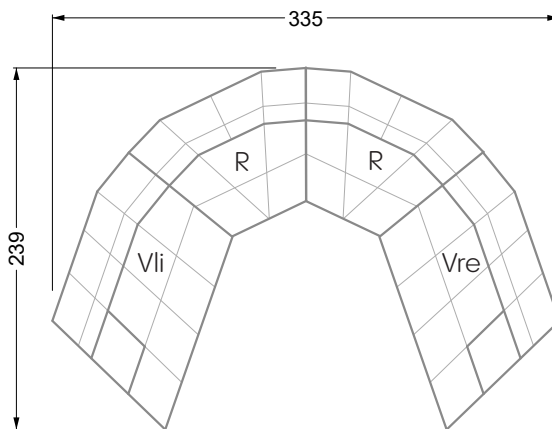

Edgy

107 • Corner sofas with short daybed

Edgy

107 • Corner sofas with long daybed

Edgy

107 • Asymmetrical corner sofas

Edgy

107 • Corner sofas seat depth 64 cm / 104 cm

Edgy

107 • Corner sofas seat depth 64 cm / 104 cm

recommendation for cushions: **D 108 Q**

recommendation for cushions: **D 108 Q**

Cloud 7

154 • Single elements • Longchair

Cloud 7

154 • Large combinations

Ocean 7

158 • Corner sofas seat depth 62 cm

Ocean 7

158 • Corner sofas seat depth 62 / 95 cm

W104-160
bed surface 160 x 200 cm

W104-180
bed surface 180 x 200 cm

W104-200
bed surface 200 x 200 cm

Box spring system mattress

width: 202,5 cm

W 129-160

6-some

width: 243,0 cm

SET 1.3

W 129-160

7-some

width: 283,5 cm