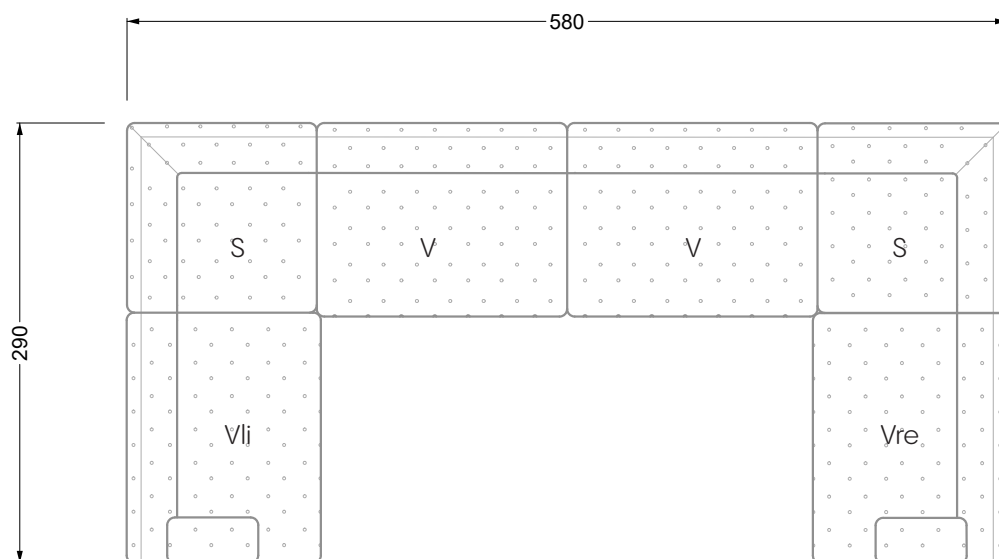

Edgy

107 • Corner sofas with short daybed

Edgy

107 • Corner sofas with long daybed

Edgy

107 • Asymmetrical corner sofas

Edgy

107 • Corner sofas seat depth 64 cm / 104 cm

Edgy

107 • Corner sofas seat depth 64 cm / 104 cm

recommendation for cushions: **D 108 Q**

recommendation for cushions: **D 108 Q**

Cloud 7

154 • Single elements • Longchair

Cloud 7

154 • Large combinations

Ocean 7

158 • Corner sofas seat depth 62 cm

Ocean 7

158 • Corner sofas seat depth 62 / 95 cm

W104-160
bed surface 160 x 200 cm

W104-180
bed surface 180 x 200 cm

W104-200
bed surface 200 x 200 cm

Box spring system mattress

width: 202,5 cm

W 129-160

6-some

width: 243,0 cm

SET 1.3

W 129-160

7-some

width: 283,5 cm