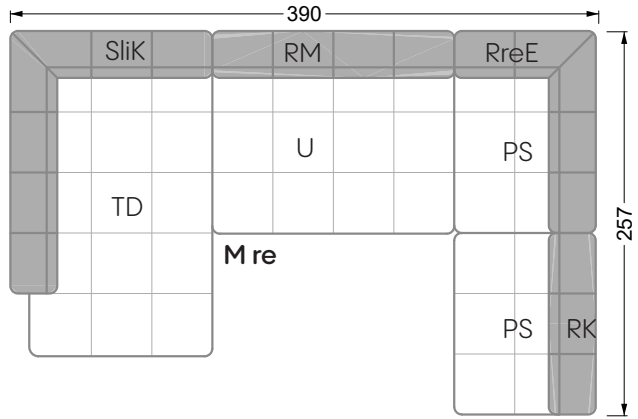

Balao

104 • Corner sofas with long daybed &
assembled backrests

Balao

104 • Corner sofas with short daybed &
assembled backrests

Balao

104 • Corner sofas with short daybed
assembled arm- and backrests

The dimensions apply to free-standing parts.

Edgy

107 • Corner sofas with short daybed

Edgy

107 • Corner sofas with long daybed

Edgy

107 • Asymmetrical corner sofas

Edgy

107 • Corner sofas seat depth 64 cm / 104 cm

Edgy

107 • Corner sofas seat depth 64 cm / 104 cm

recommendation for cushions: **D 108 Q**

recommendation for cushions: **D 108 Q**

Cloud 7

154 • Single elements • Longchair

Cloud 7

154 • Large combinations

Ocean 7

158 • Corner sofas seat depth 62 cm

Ocean 7

158 • Corner sofas seat depth 62 / 95 cm

W104-160
bed surface 160 x 200 cm

W104-180
bed surface 180 x 200 cm

W104-200
bed surface 200 x 200 cm

Box spring system mattress