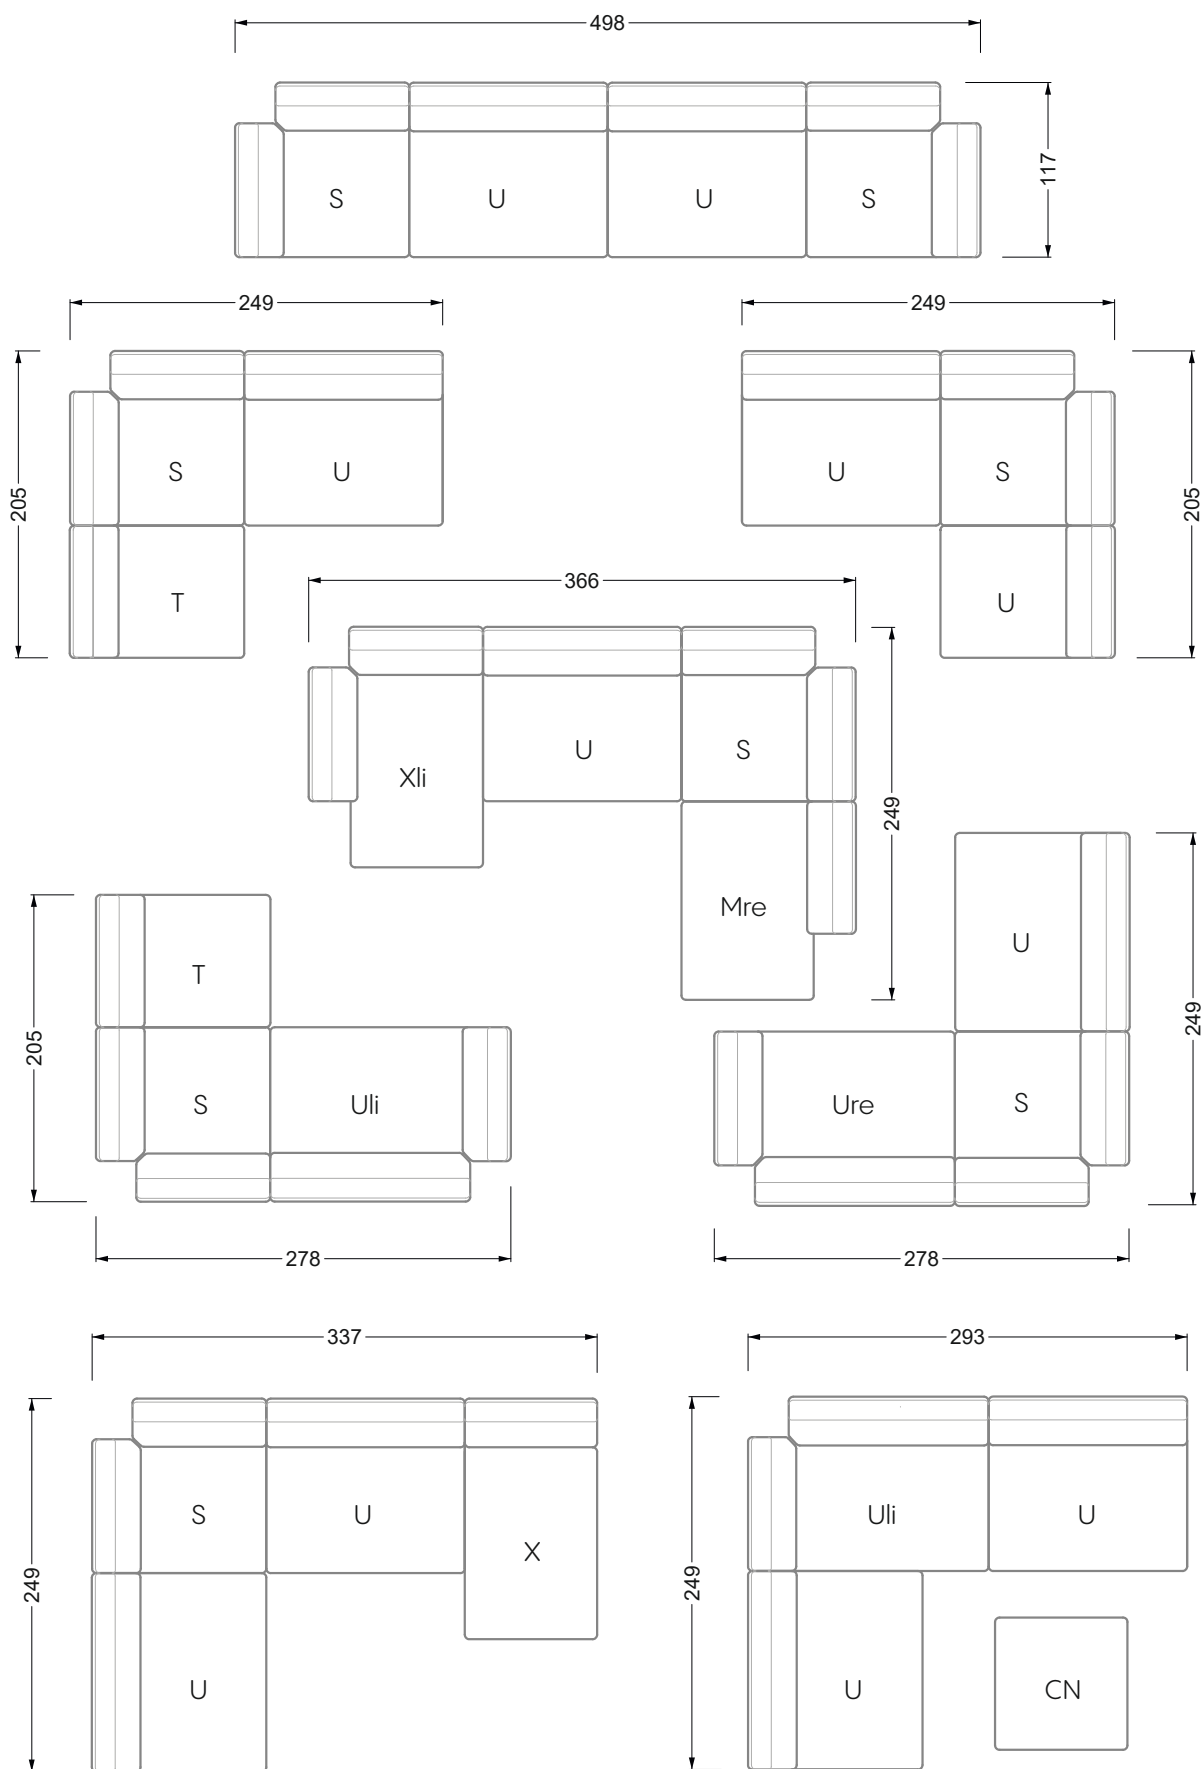

Edgy

107 • Asymmetrical corner sofas

Edgy

107 • Asymmetrical corner sofas

Edgy

107 • Corner sofas seat depth 64 cm / 104 cm

Recommendation for cushions: **D 108 Q**

Recommendation for cushions: **D 108 Q**

Ohlinda

118 • Corner sofas with arm- and backrests

Cocoa Island

119 • Corner sofas seat depth 62cm/95 cm

Cloud 7

154 • Large combinations

Ocean 7

158 • Corner sofas seat depth 95 cm

Ocean 7

158 • Corner sofas seat depth 62 / 95 cm

W104-160
Bed surface 160 x 200 cm

W104-180
Bed surface 180 x 200 cm

W104-200
Bed surface 200 x 200 cm

Box spring system mattress

Cold foam mattress

W 129-160

Bed surface
160 x 200 cm

W 129-180

Bed surface
180 x 200 cm

W 129-200

Bed surface
200 x 200 cm

A
RP 129-80

B
RP 129-100

C
RP 129-120