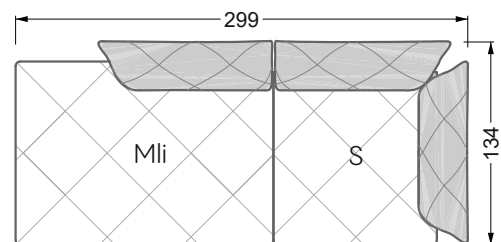

Balao

104 • Corner sofas with short daybed &
assembled backrests

Balao

104 • Corner sofas with short daybed
assembled arm- and backrests

The dimensions apply to free-standing parts.

The add-on parts have an upholstery without rounding on the sides.

The end and individual parts have a rounding on these free sides (6CM).

This means that in case of a free combination of individual parts, 6cm must be deducted from the sides on the frame.

Edgy

107 • Corner sofas with long daybed

Edgy

107 • Asymmetrical corner sofas

Edgy

107 • Asymmetrical corner sofas

Edgy

107 • Corner sofas seat depth 64 cm / 104 cm

Recommendation for cushions: **D 108 Q**

Recommendation for cushions: **D 108 Q**

Ohlinda

118 • Corner sofas with arm- and backrests

Cocoa Island

119 • Corner sofas seat depth 62cm/95 cm

Cloud 7

154 • Large combinations

Ocean 7

158 • Corner sofas seat depth 95 cm