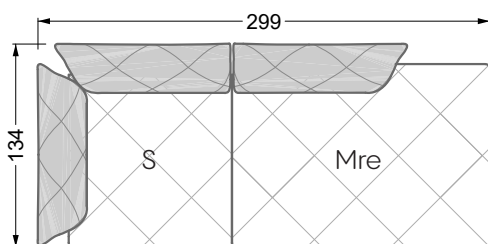

Balao

104 • Corner sofas with long daybed &
assembled backrests

Balao

104 • Corner sofas with short daybed &
assembled backrests

Balao

104 • Corner sofas with short daybed
assembled arm- and backrests

The dimensions apply to free-standing parts.

The add-on parts have an upholstery without rounding on the sides.

The end and individual parts have a rounding on their free sides (6CM).

This means that in case of a free combination of individual parts, 6cm must be deducted from the sides on the frame.

Edgy

107 • Corner sofas with short daybed

Edgy

107 • Corner sofas with long daybed

Edgy

107 • Asymmetrical corner sofas

Edgy

107 • Corner sofas seat depth 64 cm / 104 cm

width: 202,5 cm

W 129-160

6-some

width: 243,0 cm

SET 1.3

W 129-160

7-some

width: 283,5 cm