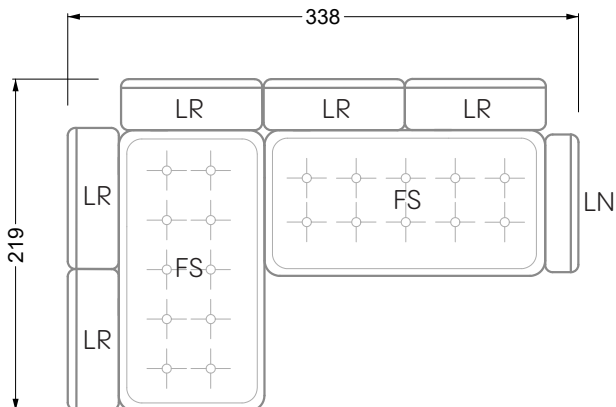

Edgy

107 • Corner sofas with short daybed

Edgy

107 • Corner sofas with long daybed

Edgy

107 • Asymmetrical corner sofas

Edgy

107 • Corner sofas seat depth 64 cm / 104 cm

Edgy

107 • Corner sofas seat depth 64 cm / 104 cm

recommendation for cushions: **D 108 Q**

recommendation for cushions: **D 108 Q**

Cloud 7

154 • Single elements • Longchair

Cloud 7

154 • Large combinations

Ocean 7

158 • Corner sofas seat depth 62 cm

Ocean 7

158 • Corner sofas seat depth 62 / 95 cm

W104-160
bed surface 160 x 200 cm

W104-180
bed surface 180 x 200 cm

W104-200
bed surface 200 x 200 cm

Box spring system mattress

width: 202,5 cm

W 129-160

6-some

width: 243,0 cm

SET 1.3

W 129-160

7-some

width: 283,5 cm