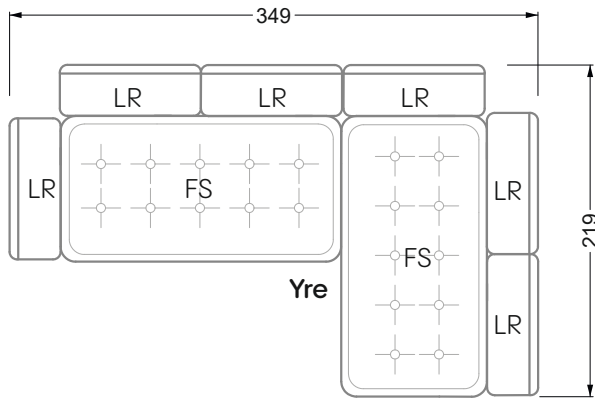

Balao

104 • Corner sofas with short daybed &
assembled backrests

Balao

104 • Corner sofas with short daybed
assembled arm- and backrests

The dimensions apply to free-standing parts.

The add-on parts have an upholstery without rounding on the sides.

The end and individual parts have a rounding on these free sides (6CM).

This means that in case of a free combination of individual parts, 6cm must be deducted from the sides on the frame.

Edgy

107 • Corner sofas with long daybed

Edgy

107 • Asymmetrical corner sofas

Edgy

107 • Asymmetrical corner sofas

Edgy

107 • Corner sofas seat depth 64 cm / 104 cm

Recommendation for cushions: **D 108 Q**

Recommendation for cushions: **D 108 Q**

Ohlinda

118 • Corner sofas with arm- and backrests

Cocoa Island

119 • Corner sofas seat depth 62cm/95 cm

Cloud 7

154 • Large combinations

Ocean 7

158 • Corner sofas seat depth 95 cm