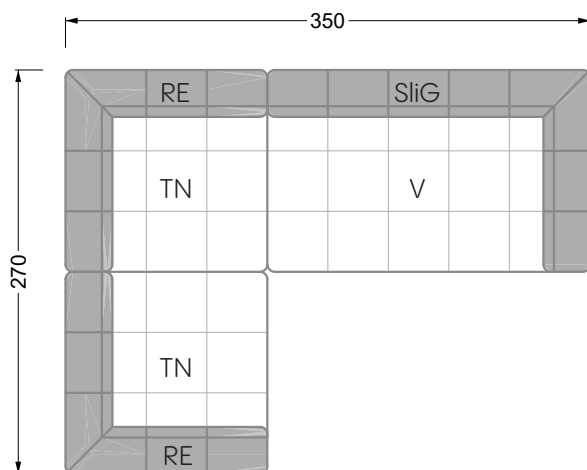

Balao

104 • Corner sofas with long daybed &
assembled backrests

Balao

104 • Corner sofas with short daybed &
assembled backrests

Balao

104 • Corner sofas with short daybed
assembled arm- and backrests

The dimensions apply to free-standing parts.

Edgy

107 • Corner sofas with short daybed

Edgy

107 • Corner sofas with long daybed

Edgy

107 • Asymmetrical corner sofas

Edgy

107 • Corner sofas seat depth 64 cm / 104 cm

Edgy

107 • Corner sofas seat depth 64 cm / 104 cm

recommendation for cushions: **D 108 Q**

recommendation for cushions: **D 108 Q**

Cloud 7

154 • Single elements • Longchair

Cloud 7

154 • Large combinations

Ocean 7

158 • Corner sofas seat depth 62 cm

Ocean 7

158 • Corner sofas seat depth 62 / 95 cm

W104-160
bed surface 160 x 200 cm

W104-180
bed surface 180 x 200 cm

W104-200
bed surface 200 x 200 cm

Box spring system mattress