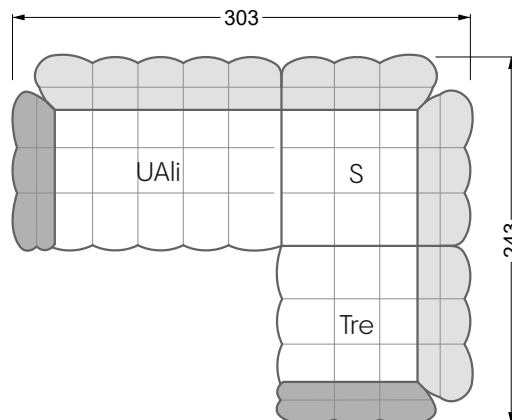

The dimensions apply to free-standing parts.

All sides of the sofa have a genuine upholstered side and can also be placed individually in the room.

If two individual parts are joined together, 6 cm (3 cm per element) must be subtracted on the extension sides, as the foam is compressed during joining.

Balao

104 • Corner sofas with short daybed &
assembled backrests

Balao

104 • Corner sofas with short daybed
assembled arm- and backrests

The dimensions apply to free-standing parts.

The add-on parts have an upholstery without rounding on the sides.

The end and individual parts have a rounding on these free sides (6CM).

This means that in case of a free combination of individual parts, 6cm must be deducted from the sides on the frame.

Edgy

107 • Corner sofas with long daybed

Edgy

107 • Asymmetrical corner sofas

Edgy

107 • Asymmetrical corner sofas

Edgy

107 • Corner sofas seat depth 64 cm / 104 cm

Recommendation for cushions: **D 108 Q**

Recommendation for cushions: **D 108 Q**