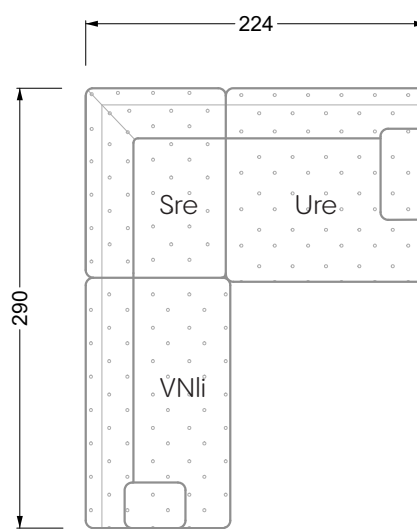

Edgy

107 • Corner sofas with short daybed

Edgy

107 • Corner sofas with long daybed

Edgy

107 • Asymmetrical corner sofas

Edgy

107 • Corner sofas seat depth 64 cm / 104 cm

Edgy

107 • Corner sofas seat depth 64 cm / 104 cm

recommendation for cushions: **D 108 Q**

recommendation for cushions: **D 108 Q**

Cloud 7

154 • Single elements • Longchair

Cloud 7

154 • Large combinations

Ocean 7

158 • Corner sofas seat depth 62 cm

Ocean 7

158 • Corner sofas seat depth 62 / 95 cm

W104-160
bed surface 160 x 200 cm

W104-180
bed surface 180 x 200 cm

W104-200
bed surface 200 x 200 cm

Box spring system mattress

Cold foam mattress

W 129-160
bed surface
160 x 200 cm

W 129-180
bed surface
180 x 200 cm

W 129-200
bed surface
200 x 200 cm

A

RP 129-80

B

RP 129-100