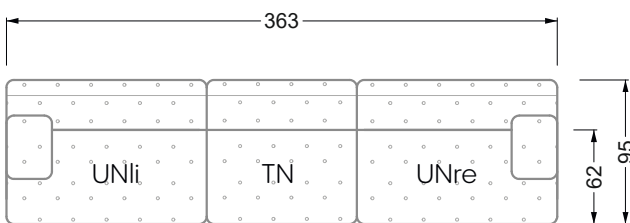

Ohlinda

118 • Corner sofas with arm- and backrests

Cocoa Island

119 • Corner sofas seat depth 62cm/95 cm

Cloud 7

154 • Large combinations

Ocean 7

158 • Corner sofas seat depth 95 cm

Bed surface
160 x 200 cm

W 129-180

Bed surface
180 x 200 cm

W 129-200

Bed surface
200 x 200 cm

A
RP 129-80

B
RP 129-100

C
RP 129-120