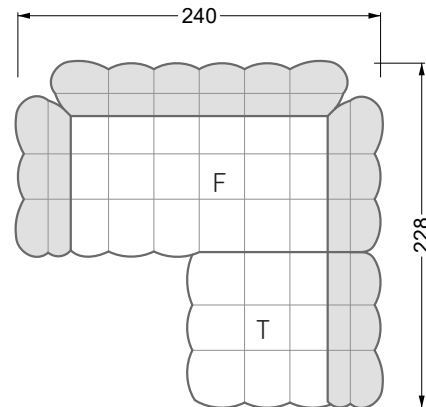

Balao

104 • Corner sofas with long daybed &
assembled backrests

Balao

104 • Corner sofas with short daybed &
assembled backrests

Balao

104 • Corner sofas with short daybed
assembled arm- and backrests

The dimensions apply to free-standing parts.

Edgy

107 • Corner sofas with short daybed

Edgy

107 • Corner sofas with long daybed

Edgy

107 • Asymmetrical corner sofas

Edgy

107 • Corner sofas seat depth 64 cm / 104 cm

width: 202,5 cm

W 129-160

6-some

width: 243,0 cm

SET 1.3

W 129-160

7-some

width: 283,5 cm

6-some

width: 243,0 cm

SET 1.2

W 129-180

7-some

width: 283,5 cm

SET 3

W 129-180