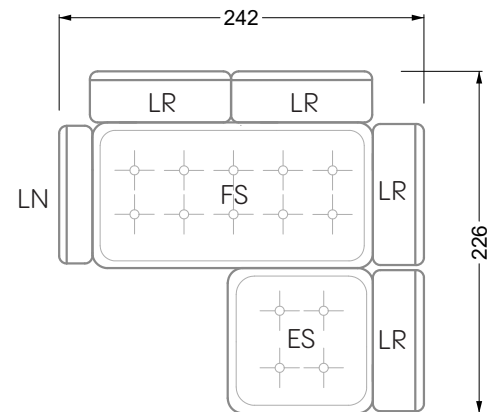

Edgy

107 • Corner sofas with short daybed

Edgy

107 • Corner sofas with long daybed

Edgy

107 • Asymmetrical corner sofas

Edgy

107 • Corner sofas seat depth 64 cm / 104 cm

Edgy

107 • Corner sofas seat depth 64 cm / 104 cm

recommendation for cushions: **D 108 Q**

recommendation for cushions: **D 108 Q**

Cloud 7

154 • Single elements • Longchair

Cloud 7

154 • Large combinations

Ocean 7

158 • Corner sofas seat depth 62 cm

Ocean 7

158 • Corner sofas seat depth 62 / 95 cm

W104-160
bed surface 160 x 200 cm

W104-180
bed surface 180 x 200 cm

W104-200
bed surface 200 x 200 cm

Box spring system mattress

width: 202,5 cm

W 129-160

6-some

width: 243,0 cm

SET 1.3

W 129-160

7-some

width: 283,5 cm