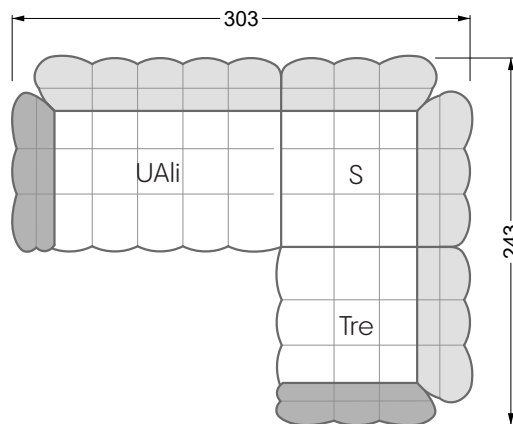

Balao

104 • Corner sofas with long daybed &
assembled backrests

Balao

104 • Corner sofas with short daybed &
assembled backrests

Balao

104 • Corner sofas with short daybed
assembled arm- and backrests

The dimensions apply to free-standing parts.

The add-on parts have an upholstery without rounding on the sides.

The end and individual parts have a rounding on their free sides (6CM).

This means that in case of a free combination of individual parts, 6cm must be deducted from the sides on the frame.

Edgy

107 • Corner sofas with short daybed

Edgy

107 • Corner sofas with long daybed

Edgy

107 • Asymmetrical corner sofas

Edgy

107 • Corner sofas seat depth 64 cm / 104 cm

width: 202,5 cm

W 129-160

6-some

width: 243,0 cm

SET 1.3

W 129-160

7-some

width: 283,5 cm