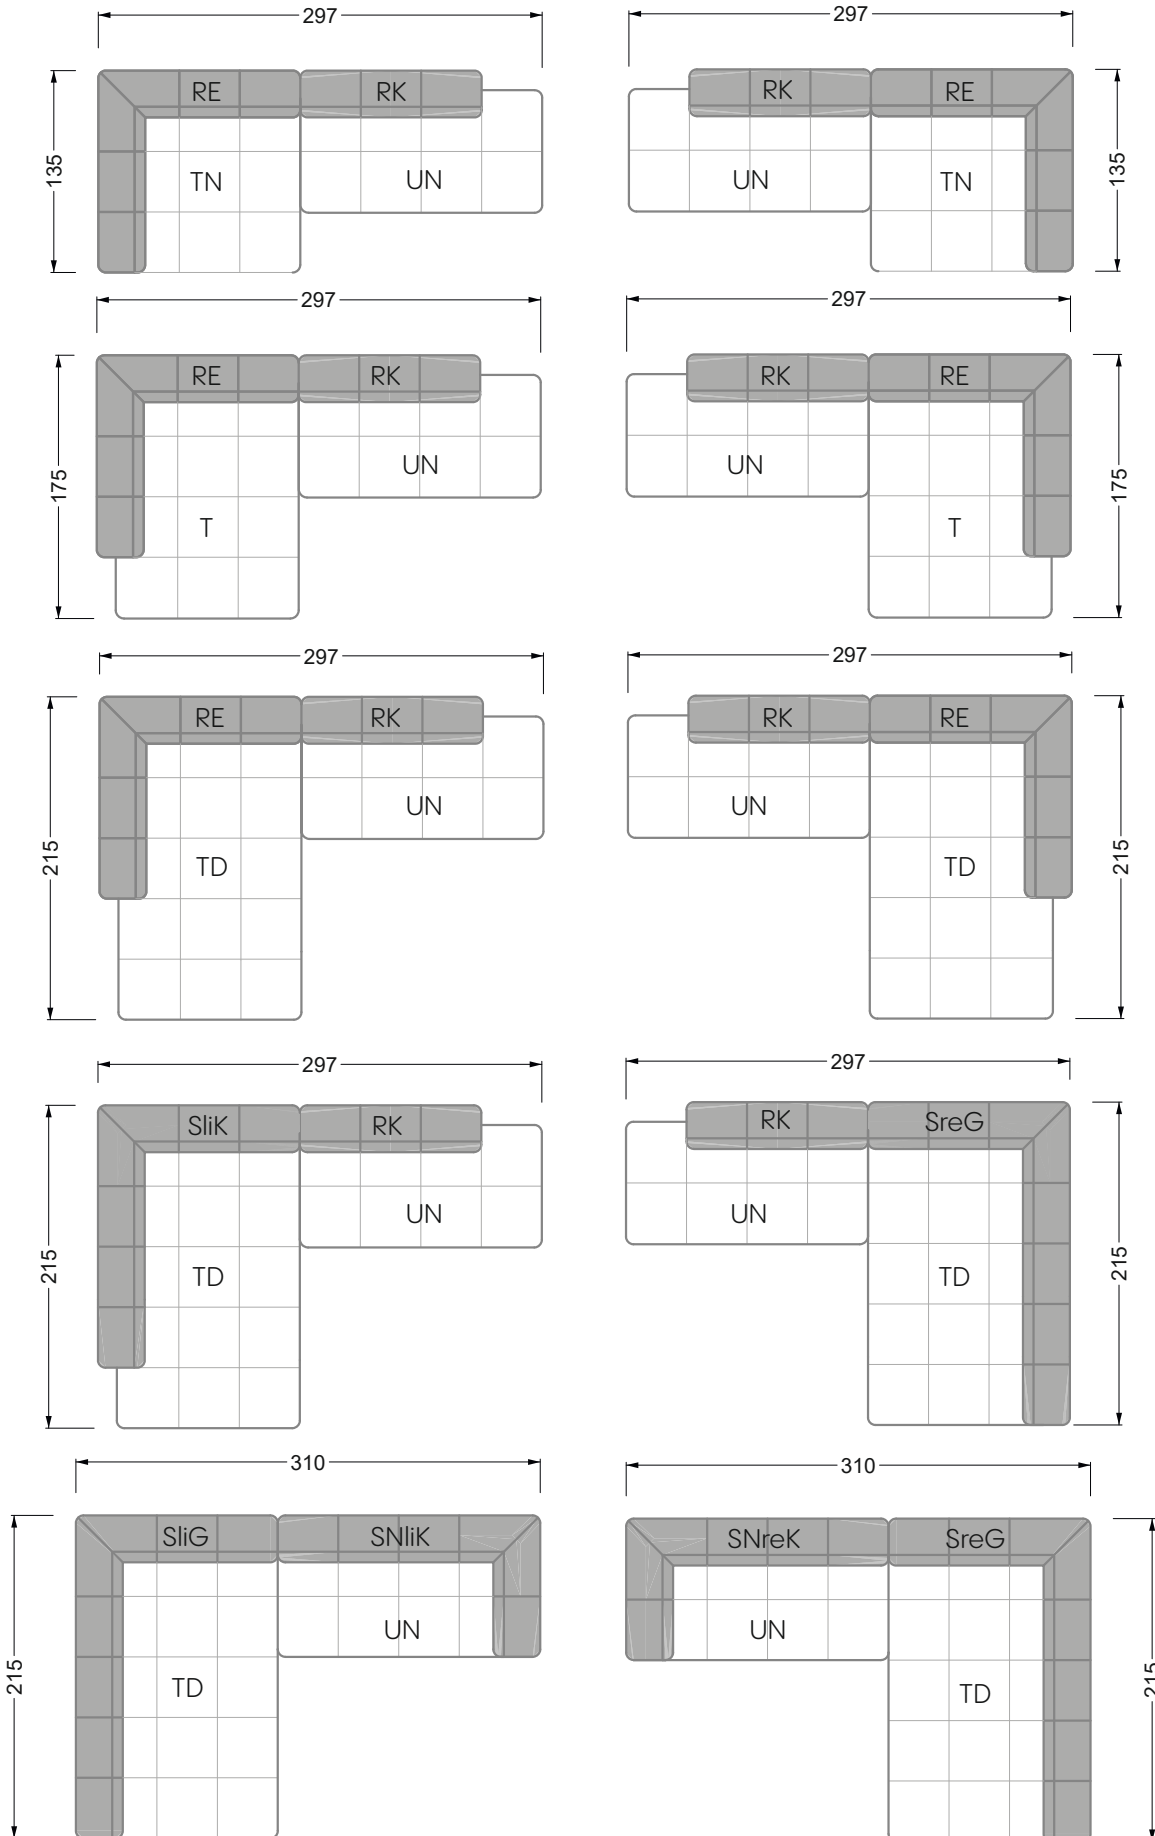

The end and individual parts have a rounding on these free sides (6CM).

This means that in case of a free combination of individual parts, 6cm must be deducted from the sides on the frame.

Edgy

107 • Corner sofas with long daybed

Edgy

107 • Asymmetrical corner sofas

Edgy

107 • Asymmetrical corner sofas

Edgy

107 • Corner sofas seat depth 64 cm / 104 cm

Recommendation for cushions: **D 108 Q**

Recommendation for cushions: **D 108 Q**

Ohlinda

118 • Corner sofas with arm- and backrests

Cocoa Island

119 • Corner sofas seat depth 62cm/95 cm

Cloud 7

154 • Large combinations

Ocean 7

158 • Corner sofas seat depth 95 cm

Bed surface
160 x 200 cm

W 129-180

Bed surface
180 x 200 cm

W 129-200

Bed surface
200 x 200 cm

A
RP 129-80

B
RP 129-100

C
RP 129-120