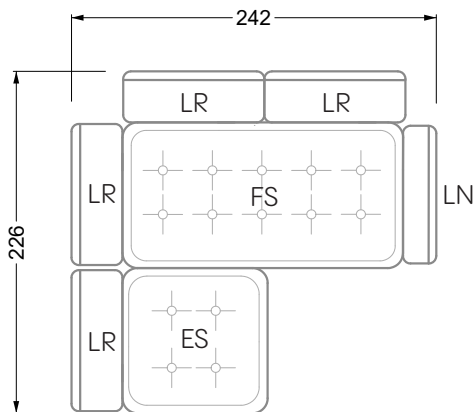

Edgy

107 • Corner sofas with short daybed

Edgy

107 • Corner sofas with long daybed

Edgy

107 • Asymmetrical corner sofas

Edgy

107 • Corner sofas seat depth 64 cm / 104 cm

Edgy

107 • Corner sofas seat depth 64 cm / 104 cm

recommendation for cushions: **D 108 Q**

recommendation for cushions: **D 108 Q**

Cloud 7

154 • Single elements • Longchair

Cloud 7

154 • Large combinations

Ocean 7

158 • Corner sofas seat depth 62 cm

Ocean 7

158 • Corner sofas seat depth 62 / 95 cm

W104-160
bed surface 160 x 200 cm

W104-180
bed surface 180 x 200 cm

W104-200
bed surface 200 x 200 cm

Box spring system mattress

width: 202,5 cm

W 129-160

6-some

width: 243,0 cm

SET 1.3

W 129-160

7-some

width: 283,5 cm