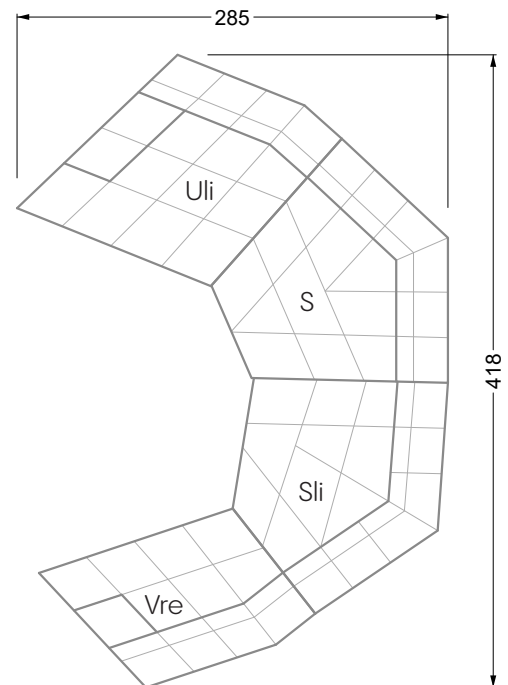

Edgy

107 • Corner sofas with short daybed

Edgy

107 • Corner sofas with long daybed

Edgy

107 • Asymmetrical corner sofas

Edgy

107 • Corner sofas seat depth 64 cm / 104 cm

Edgy

107 • Corner sofas seat depth 64 cm / 104 cm

recommendation for cushions: **D 108 Q**

recommendation for cushions: **D 108 Q**

Cloud 7

154 • Single elements • Longchair

Cloud 7

154 • Large combinations

Ocean 7

158 • Corner sofas seat depth 62 cm

Ocean 7

158 • Corner sofas seat depth 62 / 95 cm

W104-160
bed surface 160 x 200 cm

W104-180
bed surface 180 x 200 cm

W104-200
bed surface 200 x 200 cm

Box spring system mattress

Cold foam mattress

W 129-160
bed surface
160 x 200 cm

W 129-180
bed surface
180 x 200 cm

W 129-200
bed surface
200 x 200 cm

A

RP 129-80

B

RP 129-100