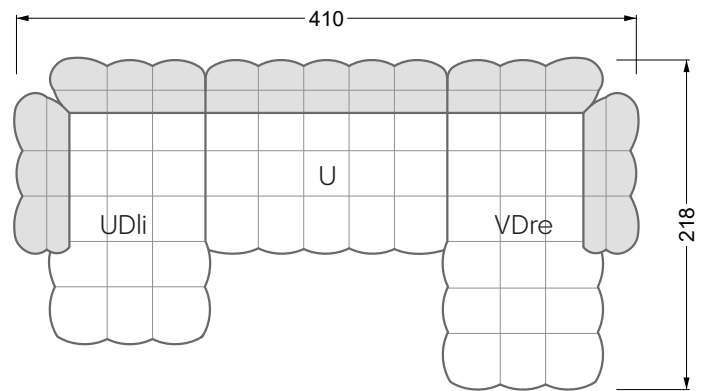

Balao

104 • Corner sofas with long daybed &
assembled backrests

Balao

104 • Corner sofas with short daybed &
assembled backrests

Balao

104 • Corner sofas with short daybed
assembled arm- and backrests

The dimensions apply to free-standing parts.

The add-on parts have an upholstery without rounding on the sides.

The end and individual parts have a rounding on their free sides (6CM).

This means that in case of a free combination of individual parts, 6cm must be deducted from the sides on the frame.

Edgy

107 • Corner sofas with short daybed

Edgy

107 • Corner sofas with long daybed

Edgy

107 • Asymmetrical corner sofas

Edgy

107 • Corner sofas seat depth 64 cm / 104 cm

width: 202,5 cm

W 129-160

6-some

width: 243,0 cm

SET 1.3

W 129-160

7-some

width: 283,5 cm