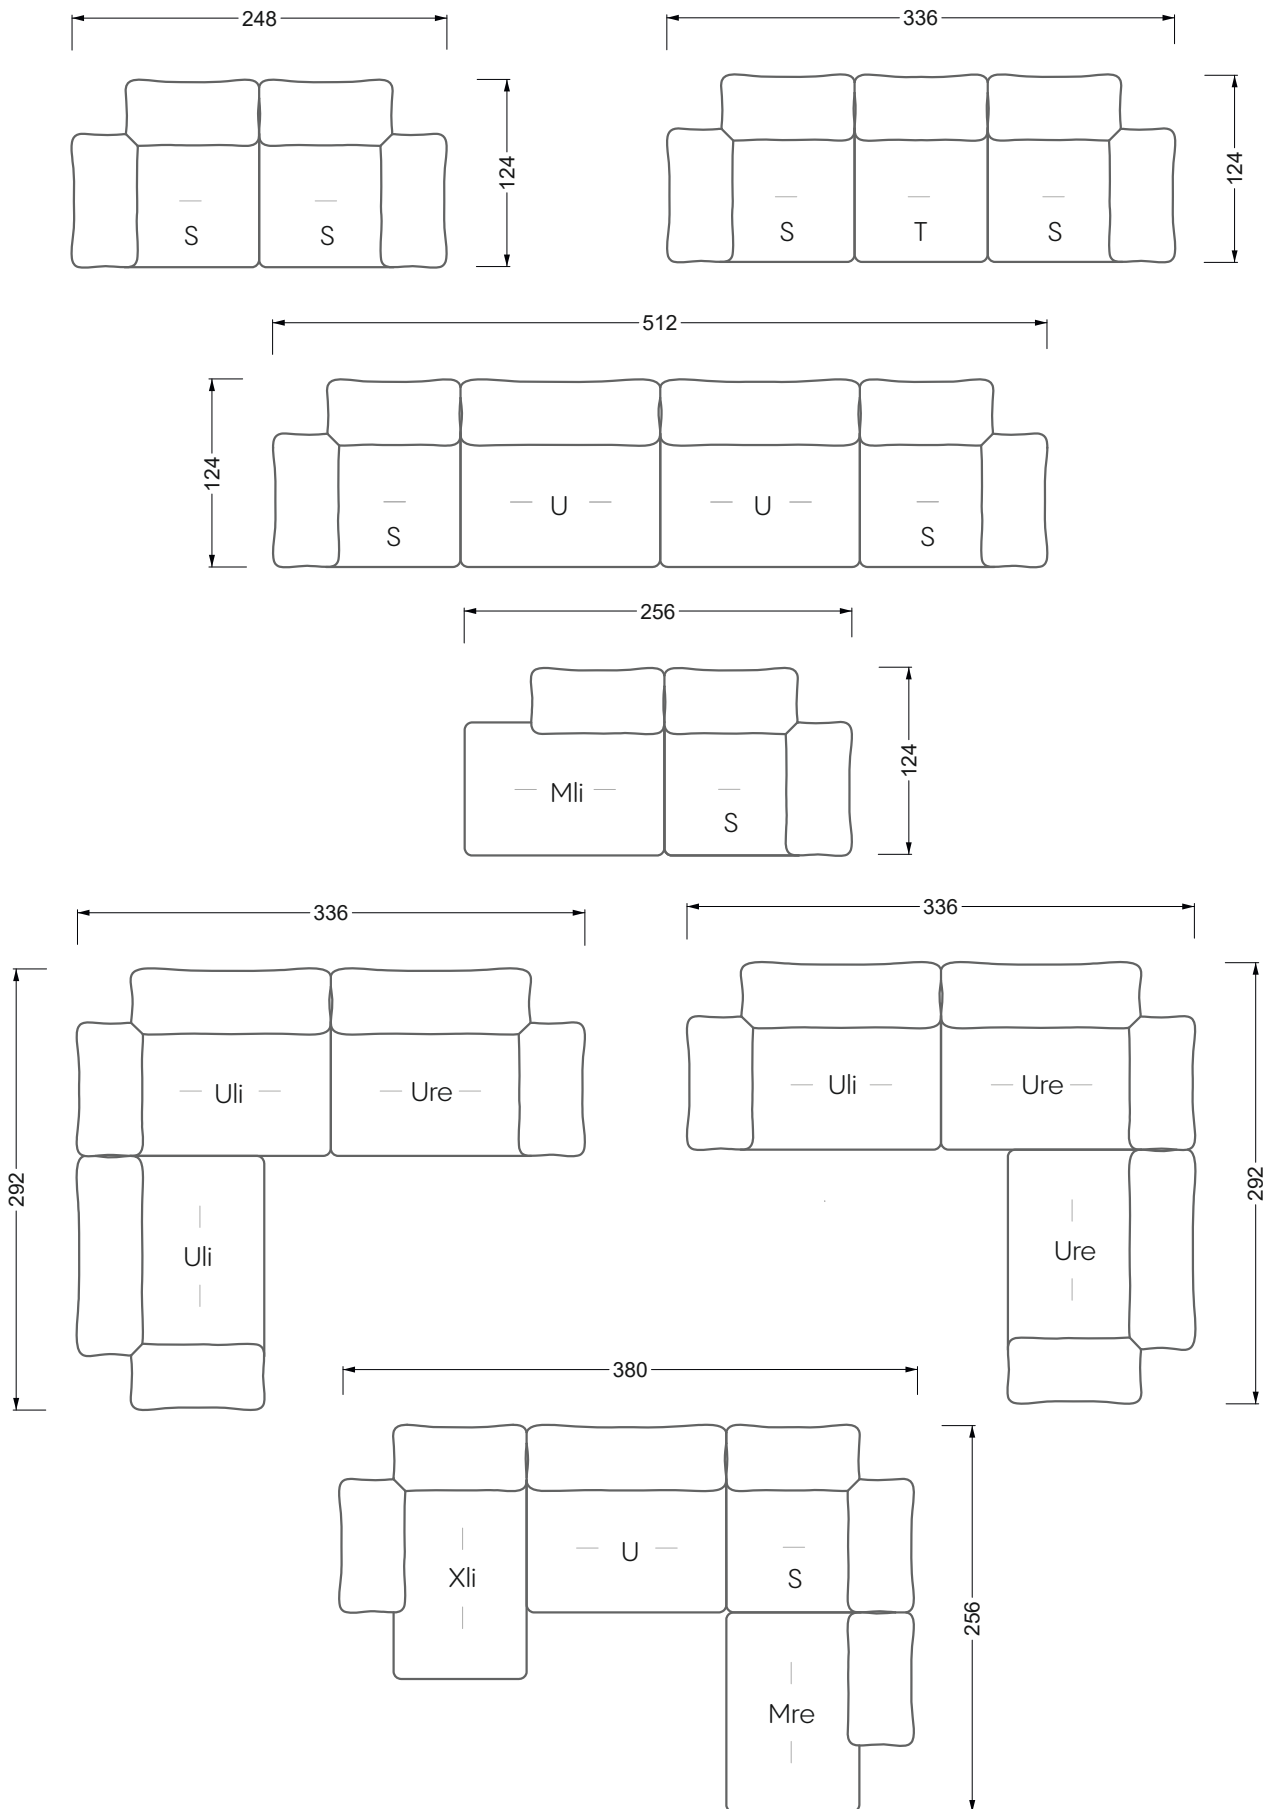

Beds

104 / Balaa0 Bed	123
129 / Creole Bed	124
130 / Fey0 Bed	155
154 / Cloud 7 Bed	156

Couch- & Coffeetables	157
----------------------------------	-----

Armchairs	158
------------------	-----

Dining & Chairs	159
----------------------------	-----

The dimensions apply to free-standing parts.

All sides of the sofa have a genuine upholstered side and can also be placed individually in the room.

If two individual parts are joined together, 6 cm (3 cm per element) must be subtracted on the extension sides, as the foam is compressed during joining.

Balao

104 • Corner sofas with short daybed &
assembled backrests

Balao

104 • Corner sofas with short daybed
assembled arm- and backrests

The dimensions apply to free-standing parts.

The add-on parts have an upholstery without rounding on the sides.

Bed surface
160 x 200 cm

W 129-180

Bed surface
180 x 200 cm

W 129-200

Bed surface
200 x 200 cm

A
RP 129-80

B
RP 129-100

C
RP 129-120