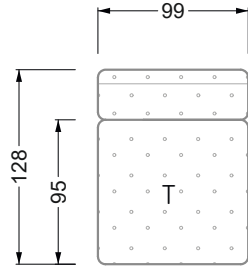

The end and individual parts have a rounding on these free sides (6CM).

This means that in case of a free combination of individual parts, 6cm must be deducted from the sides on the frame.

Edgy

107 • Corner sofas with long daybed

Edgy

107 • Asymmetrical corner sofas

Edgy

107 • Asymmetrical corner sofas

Edgy

107 • Corner sofas seat depth 64 cm / 104 cm

Recommendation for cushions: **D 108 Q**

Recommendation for cushions: **D 108 Q**

Ohlinda

118 • Corner sofas with arm- and backrests

Cocoa Island

119 • Corner sofas seat depth 62cm/95 cm

Cloud 7

154 • Large combinations

Ocean 7

158 • Corner sofas seat depth 95 cm

Width: 283,5 cm

8-some

Width: 324,0 cm

9-some

Width: 364,5 cm

W 129-160

5-some

Width: 202,5 cm