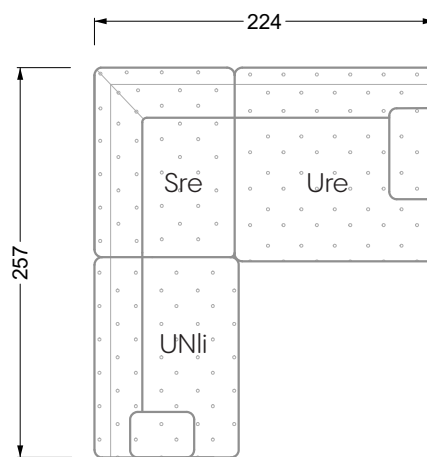

Edgy

107 • Corner sofas with short daybed

Edgy

107 • Corner sofas with long daybed

Edgy

107 • Asymmetrical corner sofas

Edgy

107 • Corner sofas seat depth 64 cm / 104 cm

Edgy

107 • Corner sofas seat depth 64 cm / 104 cm

recommendation for cushions: **D 108 Q**

recommendation for cushions: **D 108 Q**

Cloud 7

154 • Single elements • Longchair

Cloud 7

154 • Large combinations

Ocean 7

158 • Corner sofas seat depth 62 cm

Ocean 7

158 • Corner sofas seat depth 62 / 95 cm

W104-160
bed surface 160 x 200 cm

W104-180
bed surface 180 x 200 cm

W104-200
bed surface 200 x 200 cm

Box spring system mattress

Cold foam mattress

W 129-160
bed surface
160 x 200 cm

W 129-180
bed surface
180 x 200 cm

W 129-200
bed surface
200 x 200 cm

A

RP 129-80

B

RP 129-100