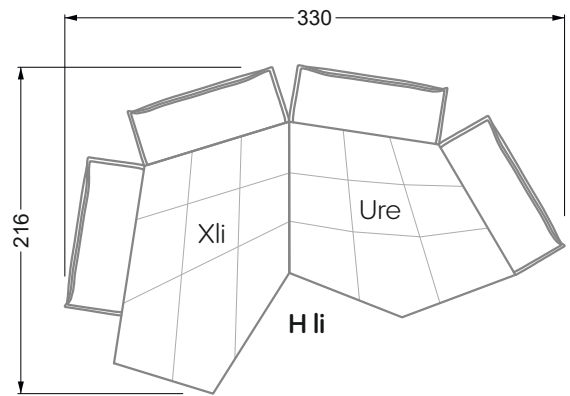

The end and individual parts have a rounding on these free sides (6CM).

This means that in case of a free combination of individual parts, 6cm must be deducted from the sides on the frame.

Edgy

107 • Corner sofas with long daybed

Edgy

107 • Asymmetrical corner sofas

Edgy

107 • Asymmetrical corner sofas

Edgy

107 • Corner sofas seat depth 64 cm / 104 cm

Recommendation for cushions: **D 108 Q**

Recommendation for cushions: **D 108 Q**

Ohlinda

118 • Corner sofas with arm- and backrests

Cocoa Island

119 • Corner sofas seat depth 62cm/95 cm

Cloud 7

154 • Large combinations

Ocean 7

158 • Corner sofas seat depth 95 cm

Width: 283,5 cm

8-some

Width: 324,0 cm

9-some

Width: 364,5 cm

W 129-160

5-some

Width: 202,5 cm