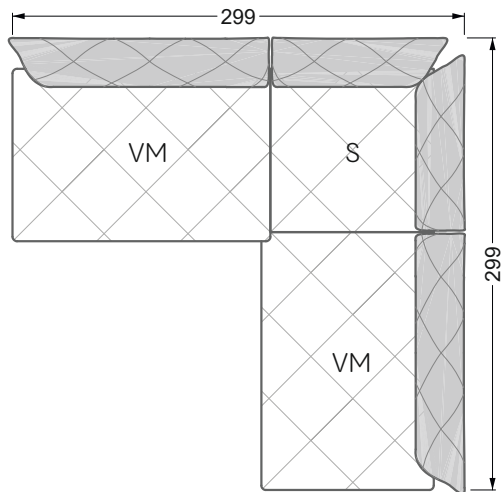

The dimensions apply to free-standing parts.

All sides of the sofa have a genuine upholstered side and can also be placed individually in the room.

If two individual parts are joined together, 6 cm (3 cm per element) must be subtracted on the extension sides, as the foam is compressed during joining.

Balao

104 • Corner sofas with short daybed &
assembled backrests

Balao

104 • Corner sofas with short daybed
assembled arm- and backrests

The dimensions apply to free-standing parts.

The add-on parts have an upholstery without rounding on the sides.

The end and individual parts have a rounding on these free sides (6CM).

This means that in case of a free combination of individual parts, 6cm must be deducted from the sides on the frame.

Edgy

107 • Corner sofas with long daybed

Edgy

107 • Asymmetrical corner sofas

Edgy

107 • Asymmetrical corner sofas

Edgy

107 • Corner sofas seat depth 64 cm / 104 cm

Recommendation for cushions: **D 108 Q**

Recommendation for cushions: **D 108 Q**