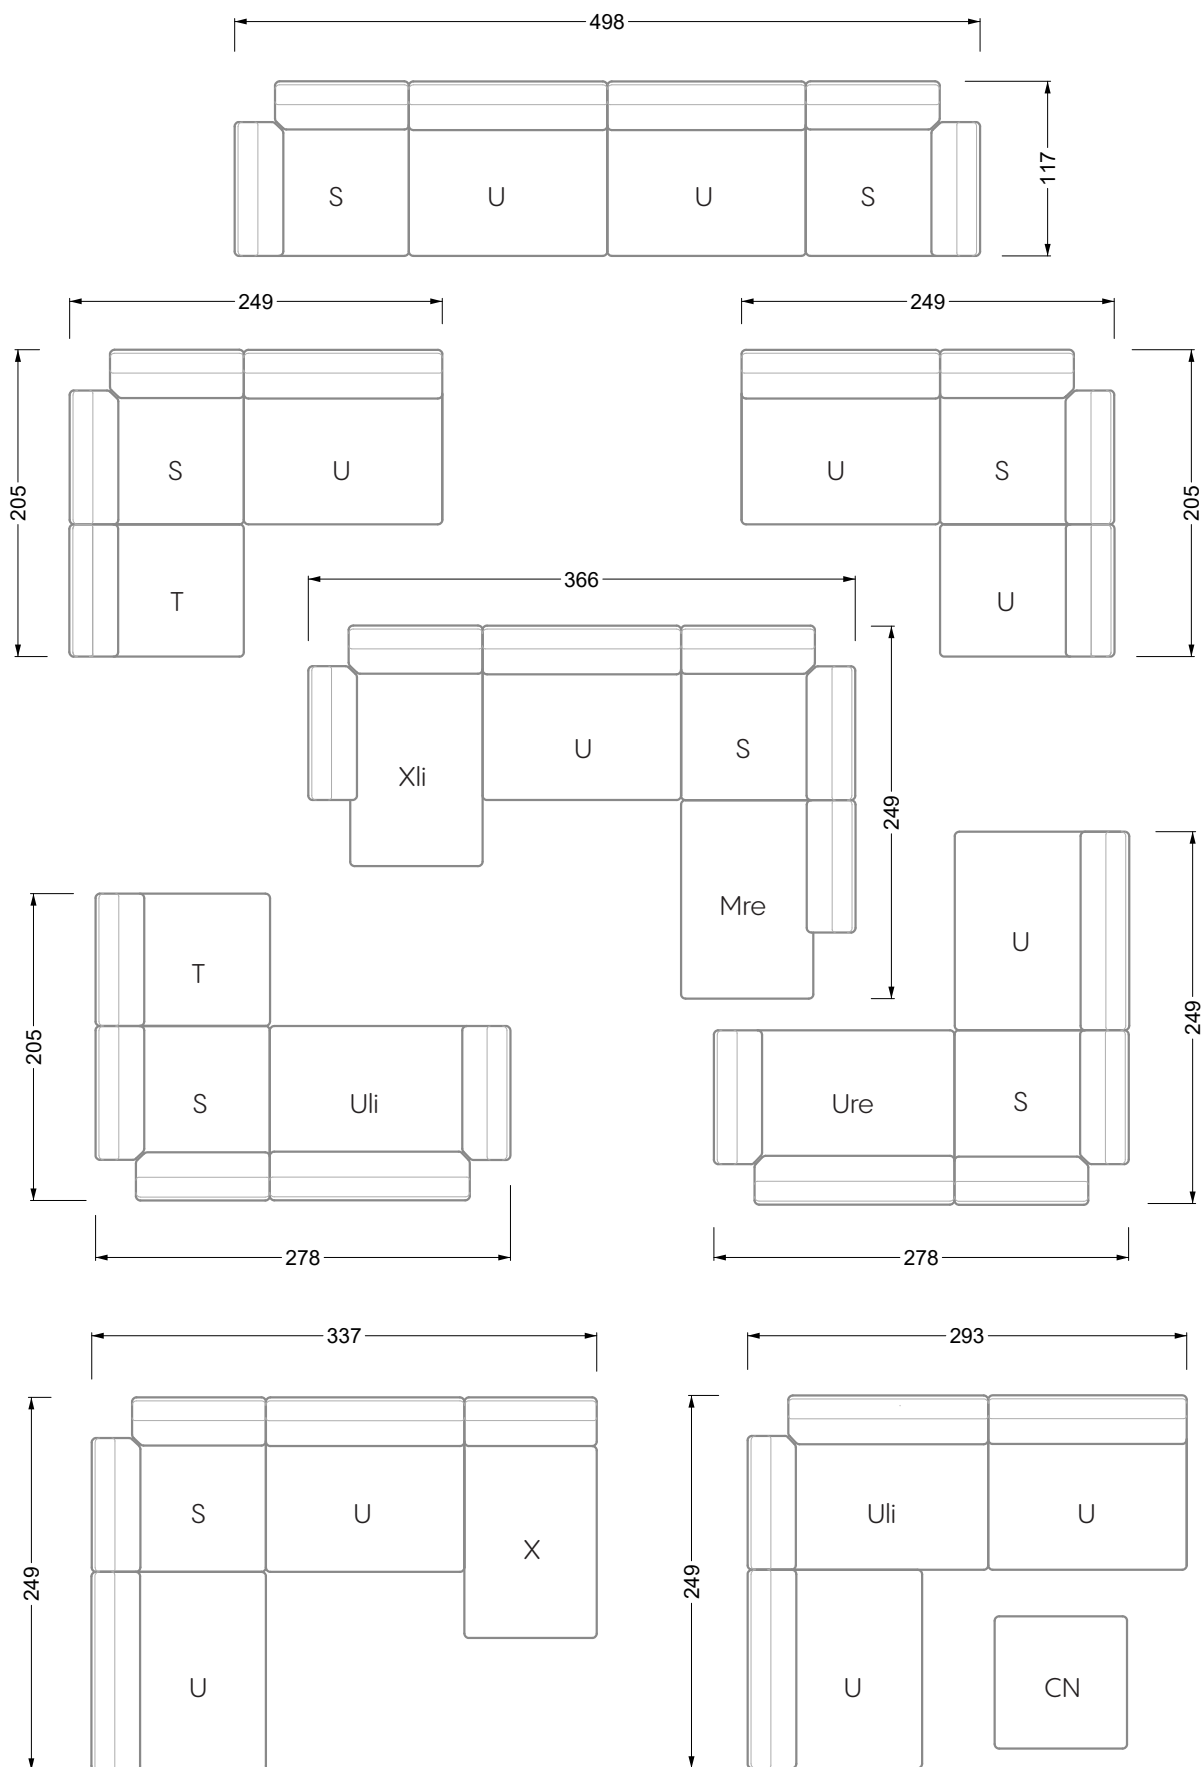

Edgy

107 • Corner sofas with short daybed

Edgy

107 • Corner sofas with long daybed

Edgy

107 • Asymmetrical corner sofas

Edgy

107 • Corner sofas seat depth 64 cm / 104 cm

Edgy

107 • Corner sofas seat depth 64 cm / 104 cm

recommendation for cushions: **D 108 Q**

recommendation for cushions: **D 108 Q**

Cloud 7

154 • Single elements • Longchair

Cloud 7

154 • Large combinations

Ocean 7

158 • Corner sofas seat depth 62 cm

Ocean 7

158 • Corner sofas seat depth 62 / 95 cm

W104-160
bed surface 160 x 200 cm

W104-180
bed surface 180 x 200 cm

W104-200
bed surface 200 x 200 cm

Box spring system mattress

width: 202,5 cm

W 129-160

6-some

width: 243,0 cm

SET 1.3

W 129-160

7-some

width: 283,5 cm