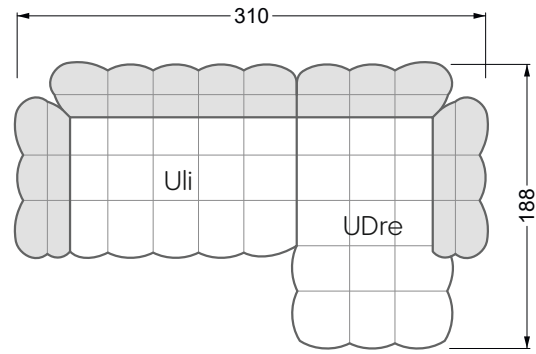

The dimensions apply to free-standing parts.

All sides of the sofa have a genuine upholstered side and can also be placed individually in the room.

If two individual parts are joined together, 6 cm (3 cm per element) must be subtracted on the extension sides, as the foam is compressed during joining.

Balao

104 • Corner sofas with short daybed &
assembled backrests

Balao

104 • Corner sofas with short daybed
assembled arm- and backrests

The dimensions apply to free-standing parts.

The add-on parts have an upholstery without rounding on the sides.

The end and individual parts have a rounding on these free sides (6CM).

This means that in case of a free combination of individual parts, 6cm must be deducted from the sides on the frame.

Edgy

107 • Corner sofas with long daybed

Edgy

107 • Asymmetrical corner sofas

Edgy

107 • Asymmetrical corner sofas

Edgy

107 • Corner sofas seat depth 64 cm / 104 cm

Recommendation for cushions: **D 108 Q**

Recommendation for cushions: **D 108 Q**