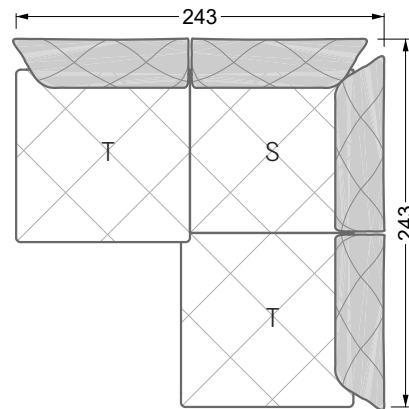

Balao

104 • Corner sofas with long daybed &
assembled backrests

Balao

104 • Corner sofas with short daybed &
assembled backrests

Balao

104 • Corner sofas with short daybed
assembled arm- and backrests

The dimensions apply to free-standing parts.

The add-on parts have an upholstery without rounding on the sides.

The end and individual parts have a rounding on their free sides (6CM).

This means that in case of a free combination of individual parts, 6cm must be deducted from the sides on the frame.

Edgy

107 • Corner sofas with short daybed

Edgy

107 • Corner sofas with long daybed

Edgy

107 • Asymmetrical corner sofas

Edgy

107 • Corner sofas seat depth 64 cm / 104 cm

width: 202,5 cm

W 129-160

6-some

width: 243,0 cm

SET 1.3

W 129-160

7-some

width: 283,5 cm