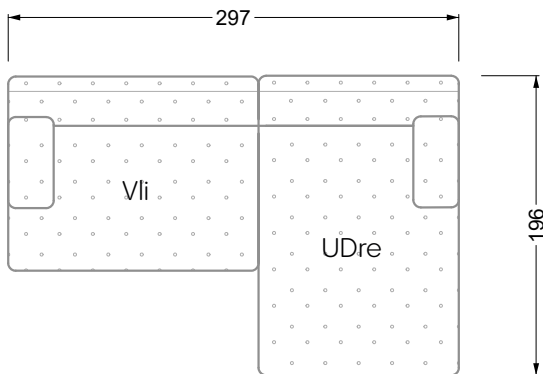

Edgy

107 • Corner sofas with short daybed

Edgy

107 • Corner sofas with long daybed

Edgy

107 • Asymmetrical corner sofas

Edgy

107 • Corner sofas seat depth 64 cm / 104 cm

Edgy

107 • Corner sofas seat depth 64 cm / 104 cm

recommendation for cushions: **D 108 Q**

recommendation for cushions: **D 108 Q**

Cloud 7

154 • Single elements • Longchair

Cloud 7

154 • Large combinations

Ocean 7

158 • Corner sofas seat depth 62 cm

Ocean 7

158 • Corner sofas seat depth 62 / 95 cm

W104-160
bed surface 160 x 200 cm

W104-180
bed surface 180 x 200 cm

W104-200
bed surface 200 x 200 cm

Box spring system mattress