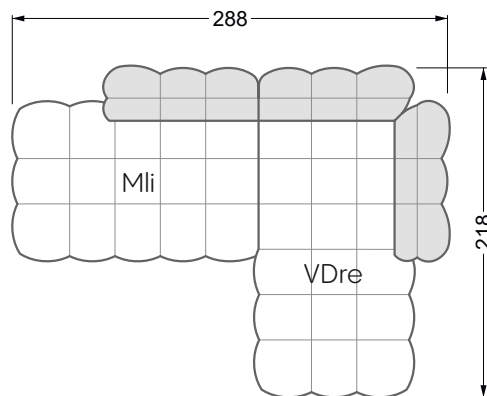

Beds

104 / Balaa0 Bed	123
129 / Creole Bed	124
130 / Fey0 Bed	155
154 / Cloud 7 Bed	156

Couch- & Coffeetables	157
----------------------------------	-----

Armchairs	158
------------------	-----

Dining & Chairs	159
----------------------------	-----

The dimensions apply to free-standing parts.

All sides of the sofa have a genuine upholstered side and can also be placed individually in the room.

If two individual parts are joined together, 6 cm (3 cm per element) must be subtracted on the extension sides, as the foam is compressed during joining.

Balao

104 • Corner sofas with short daybed &
assembled backrests

Balao

104 • Corner sofas with short daybed
assembled arm- and backrests

The dimensions apply to free-standing parts.

The add-on parts have an upholstery without rounding on the sides.

The end and individual parts have a rounding on these free sides (6CM).

This means that in case of a free combination of individual parts, 6cm must be deducted from the sides on the frame.

Edgy

107 • Corner sofas with long daybed