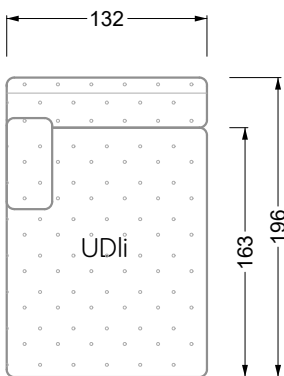

Edgy

107 • Corner sofas seat depth 64 cm / 104 cm

recommendation for cushions: **D 108 Q**

recommendation for cushions: **D 108 Q**

Cloud 7

154 • Single elements • Longchair

Cloud 7

154 • Large combinations

Cold foam mattress

W 129-160
bed surface
160 x 200 cm

W 129-180
bed surface
180 x 200 cm

W 129-200
bed surface
200 x 200 cm

A

RP 129-80

B

RP 129-100

G

RP 129-200

W 129-160

W 129-160

W 129-160

4-some

width: 176,0 cm

W 129-160

width: 202,5 cm

W 129-160

6-some

width: 243,0 cm

SET 1.3

W 129-160

7-some

width: 283,5 cm