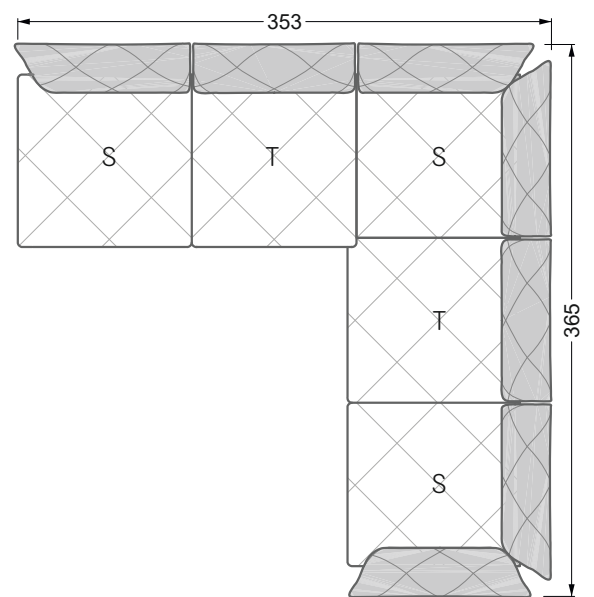

Balao

104 • Corner sofas with short daybed &
assembled backrests

Balao

104 • Corner sofas with short daybed
assembled arm- and backrests

The dimensions apply to free-standing parts.

The add-on parts have an upholstery without rounding on the sides.

The end and individual parts have a rounding on these free sides (6CM).

This means that in case of a free combination of individual parts, 6cm must be deducted from the sides on the frame.

Edgy

107 • Corner sofas with long daybed

Edgy

107 • Asymmetrical corner sofas

Edgy

107 • Asymmetrical corner sofas

Edgy

107 • Corner sofas seat depth 64 cm / 104 cm

Recommendation for cushions: **D 108 Q**

Recommendation for cushions: **D 108 Q**

Ohlinda

118 • Corner sofas with arm- and backrests

Cocoa Island

119 • Corner sofas seat depth 62cm/95 cm

Cloud 7

154 • Large combinations

Ocean 7

158 • Corner sofas seat depth 95 cm