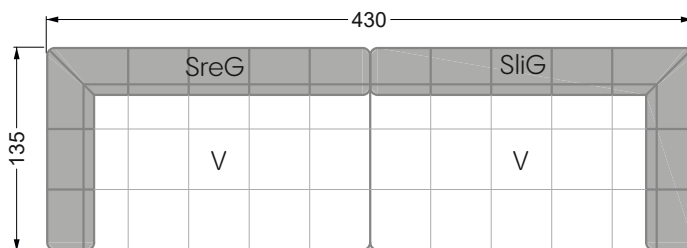

Balao

104 • Corner sofas with short daybed &
assembled backrests

Balao

104 • Corner sofas with short daybed
assembled arm- and backrests

The dimensions apply to free-standing parts.

The add-on parts have an upholstery without rounding on the sides.

The end and individual parts have a rounding on these free sides (6CM).

This means that in case of a free combination of individual parts, 6cm must be deducted from the sides on the frame.

Edgy

107 • Corner sofas with long daybed

Edgy

107 • Asymmetrical corner sofas

Edgy

107 • Asymmetrical corner sofas

Edgy

107 • Corner sofas seat depth 64 cm / 104 cm

Recommendation for cushions: **D 108 Q**

Recommendation for cushions: **D 108 Q**

Ohlinda

118 • Corner sofas with arm- and backrests

Cocoa Island

119 • Corner sofas seat depth 62cm/95 cm

Cloud 7

154 • Large combinations

Ocean 7

158 • Corner sofas seat depth 95 cm