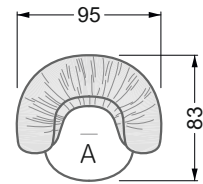

Beds

104 / Balaa0 Bed	123
129 / Creole Bed	124
130 / Fey0 Bed	155
154 / Cloud 7 Bed	156

Couch- & Coffeetables	157
----------------------------------	-----

Armchairs	158
------------------	-----

Dining & Chairs	159
----------------------------	-----

The dimensions apply to free-standing parts.

All sides of the sofa have a genuine upholstered side and can also be placed individually in the room.

If two individual parts are joined together, 6 cm (3 cm per element) must be subtracted on the extension sides, as the foam is compressed during joining.