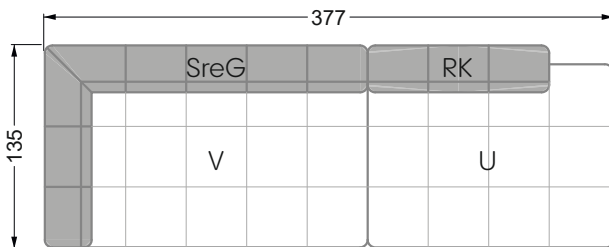

Balao

104 • Corner sofas with short daybed &
assembled backrests

Balao

104 • Corner sofas with short daybed
assembled arm- and backrests

The dimensions apply to free-standing parts.

The add-on parts have an upholstery without rounding on the sides.

The end and individual parts have a rounding on these free sides (6CM).

This means that in case of a free combination of individual parts, 6cm must be deducted from the sides on the frame.

Edgy

107 • Corner sofas with long daybed

Edgy

107 • Asymmetrical corner sofas

Edgy

107 • Asymmetrical corner sofas

Edgy

107 • Corner sofas seat depth 64 cm / 104 cm

Recommendation for cushions: **D 108 Q**

Recommendation for cushions: **D 108 Q**