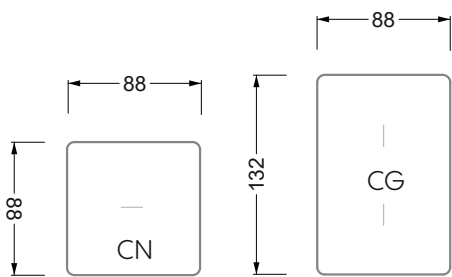

Beds

104 / Balaa0 Bed	123
129 / Creole Bed	124
130 / Fey0 Bed	155
154 / Cloud 7 Bed	156

Couch- & Coffeetables	157
----------------------------------	-----

Armchairs	158
------------------	-----

Dining & Chairs	159
----------------------------	-----

The dimensions apply to free-standing parts.

All sides of the sofa have a genuine upholstered side and can also be placed individually in the room.

If two individual parts are joined together, 6 cm (3 cm per element) must be subtracted on the extension sides, as the foam is compressed during joining.

W 129-180

Bed drawer can also be
turned 90 degrees

W 129-180

W 129-180

5-some

Width: 202,5 cm

6-some

Width: 243,0 cm