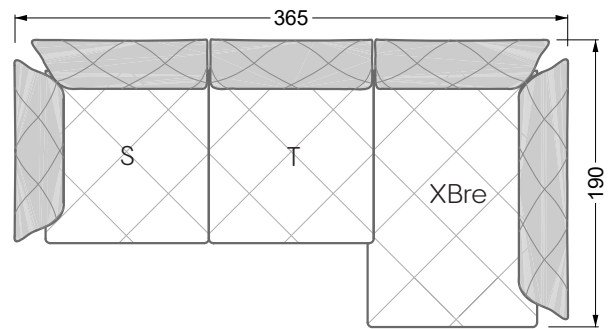

Balao

104 • Corner sofas with long daybed &
assembled backrests

Balao

104 • Corner sofas with short daybed &
assembled backrests

Balao

104 • Corner sofas with short daybed
assembled arm- and backrests

The dimensions apply to free-standing parts.

The add-on parts have an upholstery without rounding on the sides.

The end and individual parts have a rounding on their free sides (6CM).

This means that in case of a free combination of individual parts, 6cm must be deducted from the sides on the frame.

Edgy

107 • Corner sofas with short daybed

Edgy

107 • Corner sofas with long daybed

Edgy

107 • Asymmetrical corner sofas

Edgy

107 • Corner sofas seat depth 64 cm / 104 cm

Edgy

107 • Corner sofas seat depth 64 cm / 104 cm

recommendation for cushions: **D 108 Q**

recommendation for cushions: **D 108 Q**

Cloud 7

154 • Single elements • Longchair

Cloud 7

154 • Large combinations