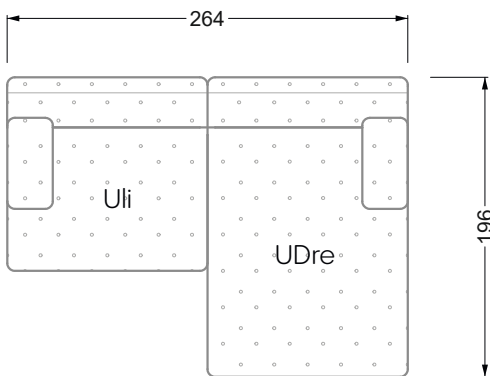

Edgy

107 • Asymmetrical corner sofas

Edgy

107 • Asymmetrical corner sofas

Edgy

107 • Corner sofas seat depth 64 cm / 104 cm

Recommendation for cushions: **D 108 Q**

Recommendation for cushions: **D 108 Q**

Ohlinda

118 • Corner sofas with arm- and backrests

Cocoa Island

119 • Corner sofas seat depth 62cm/95 cm

Cloud 7

154 • Large combinations

Ocean 7

158 • Corner sofas seat depth 95 cm

Bed surface
160 x 200 cm

W 129-180

Bed surface
180 x 200 cm

W 129-200

Bed surface
200 x 200 cm

A
RP 129-80

B
RP 129-100

C
RP 129-120