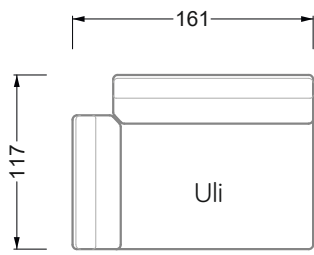

Edgy

107 • Asymmetrical corner sofas

Edgy

107 • Asymmetrical corner sofas

Edgy

107 • Corner sofas seat depth 64 cm / 104 cm

Recommendation for cushions: **D 108 Q**

Recommendation for cushions: **D 108 Q**

Ohlinda

118 • Corner sofas with arm- and backrests

Cocoa Island

119 • Corner sofas seat depth 62cm/95 cm

Cloud 7

154 • Large combinations

Ocean 7

158 • Corner sofas seat depth 95 cm

Ocean 7

158 • Corner sofas seat depth 62 / 95 cm

W104-160
Bed surface 160 x 200 cm

W104-180
Bed surface 180 x 200 cm

W104-200
Bed surface 200 x 200 cm

Box spring system mattress

Cold foam mattress

W 129-160

Bed surface
160 x 200 cm

W 129-180

Bed surface
180 x 200 cm

W 129-200

Bed surface
200 x 200 cm

A
RP 129-80

B
RP 129-100

C
RP 129-120