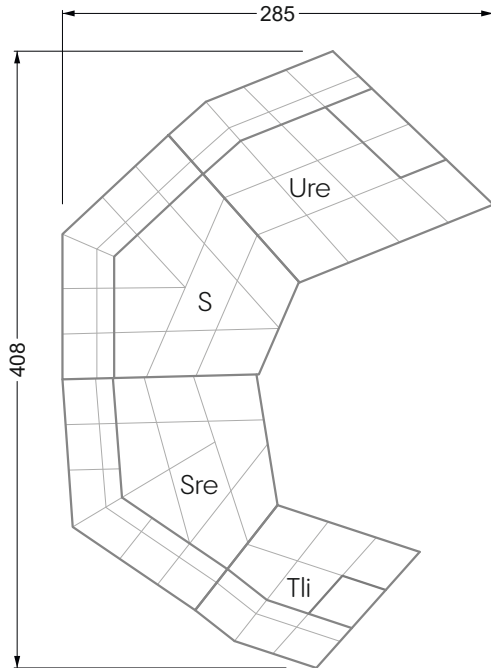

Edgy

107 • Asymmetrical corner sofas

Edgy

107 • Asymmetrical corner sofas

Edgy

107 • Corner sofas seat depth 64 cm / 104 cm

Recommendation for cushions: **D 108 Q**

Recommendation for cushions: **D 108 Q**

Ohlinda

118 • Corner sofas with arm- and backrests

Cocoa Island

119 • Corner sofas seat depth 62cm/95 cm

Cloud 7

154 • Large combinations

Ocean 7

158 • Corner sofas seat depth 95 cm

Ocean 7

158 • Corner sofas seat depth 62 / 95 cm

W104-160
Bed surface 160 x 200 cm

W104-180
Bed surface 180 x 200 cm

W104-200
Bed surface 200 x 200 cm

Box spring system mattress

Cold foam mattress

W 129-160

Bed surface
160 x 200 cm

W 129-180

Bed surface
180 x 200 cm

W 129-200

Bed surface
200 x 200 cm

A
RP 129-80

B
RP 129-100

C
RP 129-120