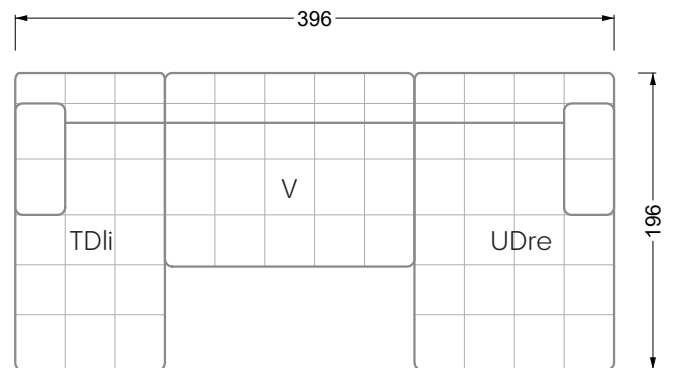

Edgy

107 • Corner sofas with short daybed

Edgy

107 • Corner sofas with long daybed

Edgy

107 • Asymmetrical corner sofas

Edgy

107 • Corner sofas seat depth 64 cm / 104 cm

Edgy

107 • Corner sofas seat depth 64 cm / 104 cm

recommendation for cushions: **D 108 Q**

recommendation for cushions: **D 108 Q**

Cloud 7

154 • Single elements • Longchair

Cloud 7

154 • Large combinations

Ocean 7

158 • Corner sofas seat depth 62 cm

Ocean 7

158 • Corner sofas seat depth 62 / 95 cm

W104-160
bed surface 160 x 200 cm

W104-180
bed surface 180 x 200 cm

W104-200
bed surface 200 x 200 cm

Box spring system mattress

Cold foam mattress

W 129-160
bed surface
160 x 200 cm

W 129-180
bed surface
180 x 200 cm

W 129-200
bed surface
200 x 200 cm

A

RP 129-80

B

RP 129-100