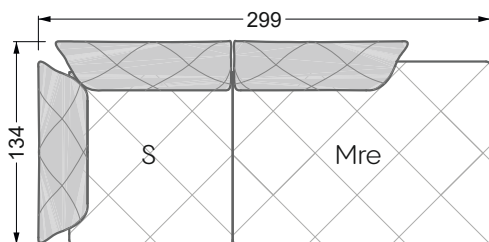

Balao

104 • Corner sofas with short daybed &
assembled backrests

Balao

104 • Corner sofas with short daybed
assembled arm- and backrests

The dimensions apply to free-standing parts.

The add-on parts have an upholstery without rounding on the sides.

The end and individual parts have a rounding on these free sides (6CM).

This means that in case of a free combination of individual parts, 6cm must be deducted from the sides on the frame.

Edgy

107 • Corner sofas with long daybed

Edgy

107 • Asymmetrical corner sofas

Edgy

107 • Asymmetrical corner sofas

Edgy

107 • Corner sofas seat depth 64 cm / 104 cm

Recommendation for cushions: **D 108 Q**

Recommendation for cushions: **D 108 Q**

Ohlinda

118 • Corner sofas with arm- and backrests

Cocoa Island

119 • Corner sofas seat depth 62cm/95 cm

Cloud 7

154 • Large combinations

Ocean 7

158 • Corner sofas seat depth 95 cm