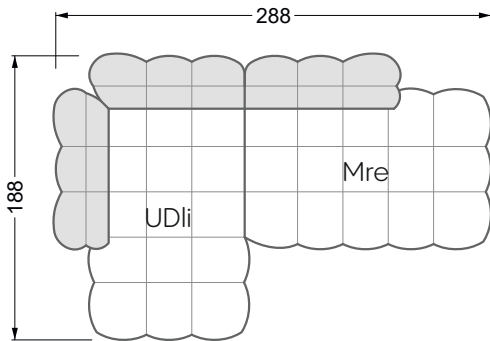

Beds

104 / Balaa0 Bed	123
129 / Creole Bed	124
130 / Fey0 Bed	155
154 / Cloud 7 Bed	156

Couch- & Coffeetables	157
----------------------------------	-----

Armchairs	158
------------------	-----

Dining & Chairs	159
----------------------------	-----

The dimensions apply to free-standing parts.

All sides of the sofa have a genuine upholstered side and can also be placed individually in the room.

If two individual parts are joined together, 6 cm (3 cm per element) must be subtracted on the extension sides, as the foam is compressed during joining.

Balao

104 • Corner sofas with short daybed &
assembled backrests

Balao

104 • Corner sofas with short daybed
assembled arm- and backrests

The dimensions apply to free-standing parts.

The add-on parts have an upholstery without rounding on the sides.

The end and individual parts have a rounding on these free sides (6CM).

This means that in case of a free combination of individual parts, 6cm must be deducted from the sides on the frame.

Edgy

107 • Corner sofas with long daybed