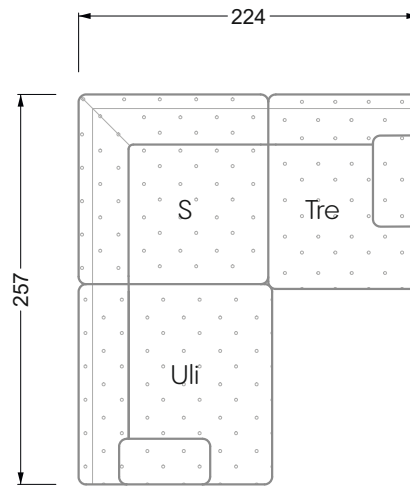

Edgy

107 • Asymmetrical corner sofas

Edgy

107 • Asymmetrical corner sofas

Edgy

107 • Corner sofas seat depth 64 cm / 104 cm

Recommendation for cushions: **D 108 Q**

Recommendation for cushions: **D 108 Q**

Ohlinda

118 • Corner sofas with arm- and backrests

Cocoa Island

119 • Corner sofas seat depth 62cm/95 cm

Cloud 7

154 • Large combinations

Ocean 7

158 • Corner sofas seat depth 95 cm

Ocean 7

158 • Corner sofas seat depth 62 / 95 cm

W104-160
Bed surface 160 x 200 cm

W104-180
Bed surface 180 x 200 cm

W104-200
Bed surface 200 x 200 cm

Box spring system mattress

Cold foam mattress

W 129-160

Bed surface
160 x 200 cm

W 129-180

Bed surface
180 x 200 cm

W 129-200

Bed surface
200 x 200 cm

A
RP 129-80

B
RP 129-100

C
RP 129-120