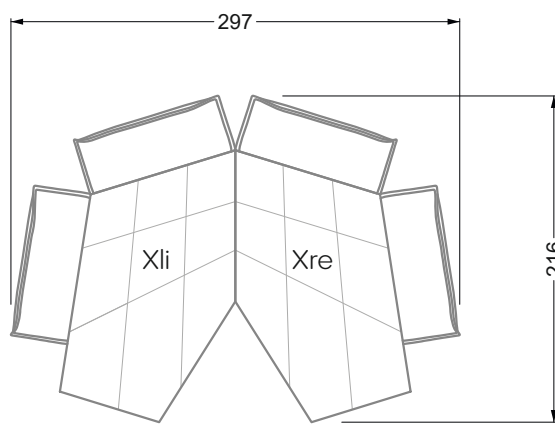

Balao

104 • Corner sofas with short daybed &
assembled backrests

Balao

104 • Corner sofas with short daybed
assembled arm- and backrests

The dimensions apply to free-standing parts.

The add-on parts have an upholstery without rounding on the sides.

The end and individual parts have a rounding on these free sides (6CM).

This means that in case of a free combination of individual parts, 6cm must be deducted from the sides on the frame.

Edgy

107 • Corner sofas with long daybed

Edgy

107 • Asymmetrical corner sofas

Edgy

107 • Asymmetrical corner sofas

Edgy

107 • Corner sofas seat depth 64 cm / 104 cm

Recommendation for cushions: **D 108 Q**

Recommendation for cushions: **D 108 Q**

Ohlinda

118 • Corner sofas with arm- and backrests

Cocoa Island

119 • Corner sofas seat depth 62cm/95 cm

Cloud 7

154 • Large combinations

Ocean 7

158 • Corner sofas seat depth 95 cm