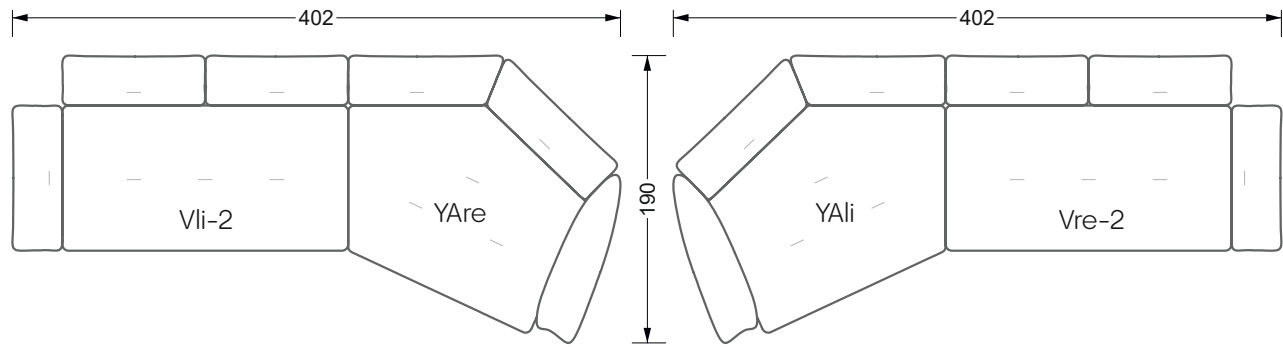

Beds

104 / Balaa0 Bed	123
129 / Creole Bed	124
130 / Fey0 Bed	155
154 / Cloud 7 Bed	156

Couch- & Coffeetables	157
----------------------------------	-----

Armchairs	158
------------------	-----

Dining & Chairs	159
----------------------------	-----

The dimensions apply to free-standing parts.

All sides of the sofa have a genuine upholstered side and can also be placed individually in the room.

If two individual parts are joined together, 6 cm (3 cm per element) must be subtracted on the extension sides, as the foam is compressed during joining.

Balao

104 • Corner sofas with short daybed &
assembled backrests

Balao

104 • Corner sofas with short daybed
assembled arm- and backrests

The dimensions apply to free-standing parts.

The add-on parts have an upholstery without rounding on the sides.

The end and individual parts have a rounding on these free sides (6CM).

This means that in case of a free combination of individual parts, 6cm must be deducted from the sides on the frame.

Edgy

107 • Corner sofas with long daybed