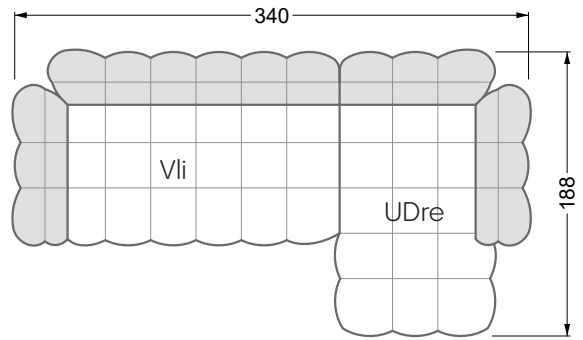

Balao

104 • Corner sofas with long daybed &
assembled backrests

Balao

104 • Corner sofas with short daybed &
assembled backrests

Balao

104 • Corner sofas with short daybed
assembled arm- and backrests

The dimensions apply to free-standing parts.

The add-on parts have an upholstery without rounding on the sides.

The end and individual parts have a rounding on their free sides (6CM).

This means that in case of a free combination of individual parts, 6cm must be deducted from the sides on the frame.

Edgy

107 • Corner sofas with short daybed

Edgy

107 • Corner sofas with long daybed

Edgy

107 • Asymmetrical corner sofas

Edgy

107 • Corner sofas seat depth 64 cm / 104 cm

width: 202,5 cm

W 129-160

6-some

width: 243,0 cm

SET 1.3

W 129-160

7-some

width: 283,5 cm