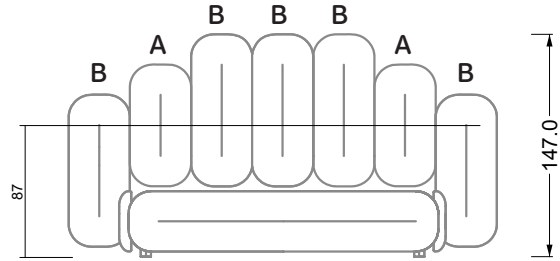

6-some

width: 243,0 cm

SET 2.1

W 129-200

7-some

width: 283,5 cm

8-some

width: 324,0 cm