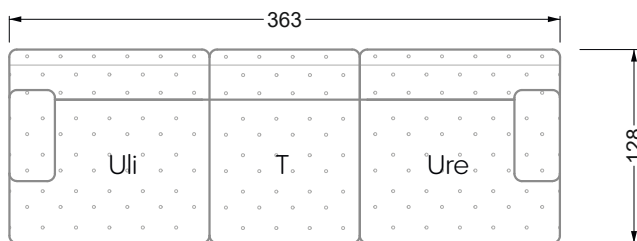

Ohlinda

118 • Corner sofas with arm- and backrests

Cocoa Island

119 • Corner sofas seat depth 62cm/95 cm

Cloud 7

154 • Large combinations

Ocean 7

158 • Corner sofas seat depth 95 cm

Bed surface
160 x 200 cm

W 129-180

Bed surface
180 x 200 cm

W 129-200

Bed surface
200 x 200 cm

A
RP 129-80

B
RP 129-100

C
RP 129-120