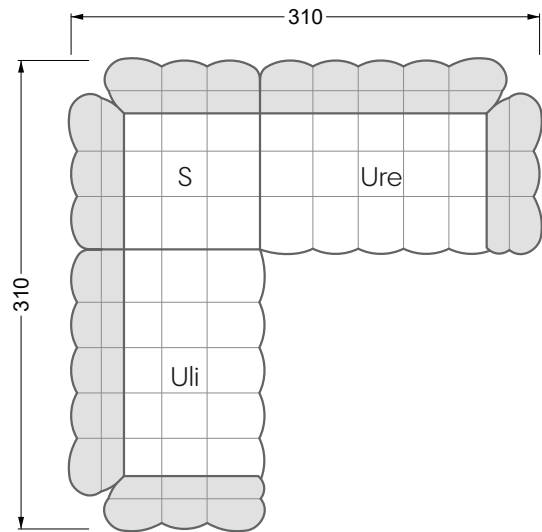

The dimensions apply to free-standing parts.

All sides of the sofa have a genuine upholstered side and can also be placed individually in the room.

If two individual parts are joined together, 6 cm (3 cm per element) must be subtracted on the extension sides, as the foam is compressed during joining.

Balao

104 • Corner sofas with short daybed &
assembled backrests

Balao

104 • Corner sofas with short daybed
assembled arm- and backrests

The dimensions apply to free-standing parts.

The add-on parts have an upholstery without rounding on the sides.

The end and individual parts have a rounding on these free sides (6CM).

This means that in case of a free combination of individual parts, 6cm must be deducted from the sides on the frame.

Edgy

107 • Corner sofas with long daybed

Edgy

107 • Asymmetrical corner sofas

Edgy

107 • Asymmetrical corner sofas

Edgy

107 • Corner sofas seat depth 64 cm / 104 cm

Recommendation for cushions: **D 108 Q**

Recommendation for cushions: **D 108 Q**