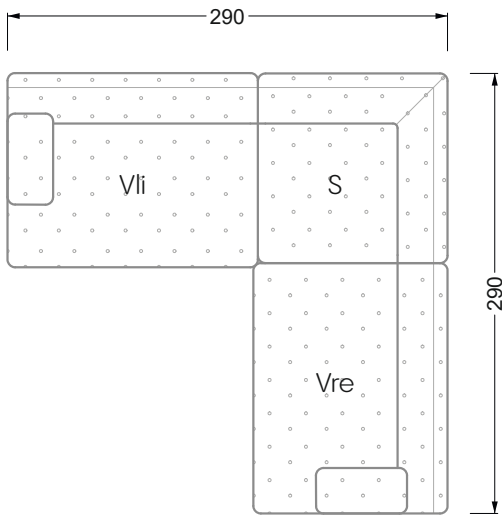

Edgy

107 • Asymmetrical corner sofas

Edgy

107 • Asymmetrical corner sofas

Edgy

107 • Corner sofas seat depth 64 cm / 104 cm

Recommendation for cushions: **D 108 Q**

Recommendation for cushions: **D 108 Q**

Ohlinda

118 • Corner sofas with arm- and backrests

Cocoa Island

119 • Corner sofas seat depth 62cm/95 cm

Cloud 7

154 • Large combinations

Ocean 7

158 • Corner sofas seat depth 95 cm

Ocean 7

158 • Corner sofas seat depth 62 / 95 cm

W104-160
Bed surface 160 x 200 cm

W104-180
Bed surface 180 x 200 cm

W104-200
Bed surface 200 x 200 cm

Box spring system mattress

Cold foam mattress

W 129-160

Bed surface
160 x 200 cm

W 129-180

Bed surface
180 x 200 cm

W 129-200

Bed surface
200 x 200 cm

A
RP 129-80

B
RP 129-100

C
RP 129-120