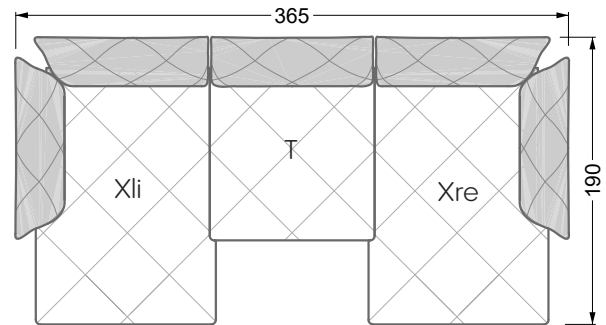

Balao

104 • Corner sofas with long daybed &
assembled backrests

Balao

104 • Corner sofas with short daybed &
assembled backrests

Balao

104 • Corner sofas with short daybed
assembled arm- and backrests

The dimensions apply to free-standing parts.

The add-on parts have an upholstery without rounding on the sides.

The end and individual parts have a rounding on their free sides (6CM).

This means that in case of a free combination of individual parts, 6cm must be deducted from the sides on the frame.

Edgy

107 • Corner sofas with short daybed

Edgy

107 • Corner sofas with long daybed

Edgy

107 • Asymmetrical corner sofas

Edgy

107 • Corner sofas seat depth 64 cm / 104 cm

Edgy

107 • Corner sofas seat depth 64 cm / 104 cm

recommendation for cushions: **D 108 Q**

recommendation for cushions: **D 108 Q**

Cloud 7

154 • Single elements • Longchair

Cloud 7

154 • Large combinations