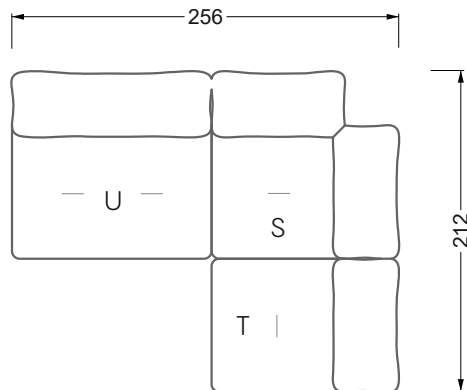

Beds

104 / Balaa0 Bed	123
129 / Creole Bed	124
130 / Fey0 Bed	155
154 / Cloud 7 Bed	156

Couch- & Coffeetables	157
----------------------------------	-----

Armchairs	158
------------------	-----

Dining & Chairs	159
----------------------------	-----

The dimensions apply to free-standing parts.

All sides of the sofa have a genuine upholstered side and can also be placed individually in the room.

If two individual parts are joined together, 6 cm (3 cm per element) must be subtracted on the extension sides, as the foam is compressed during joining.

Balao

104 • Corner sofas with short daybed &
assembled backrests

Balao

104 • Corner sofas with short daybed
assembled arm- and backrests

The dimensions apply to free-standing parts.

The add-on parts have an upholstery without rounding on the sides.

The end and individual parts have a rounding on these free sides (6CM).

This means that in case of a free combination of individual parts, 6cm must be deducted from the sides on the frame.

Edgy

107 • Corner sofas with long daybed