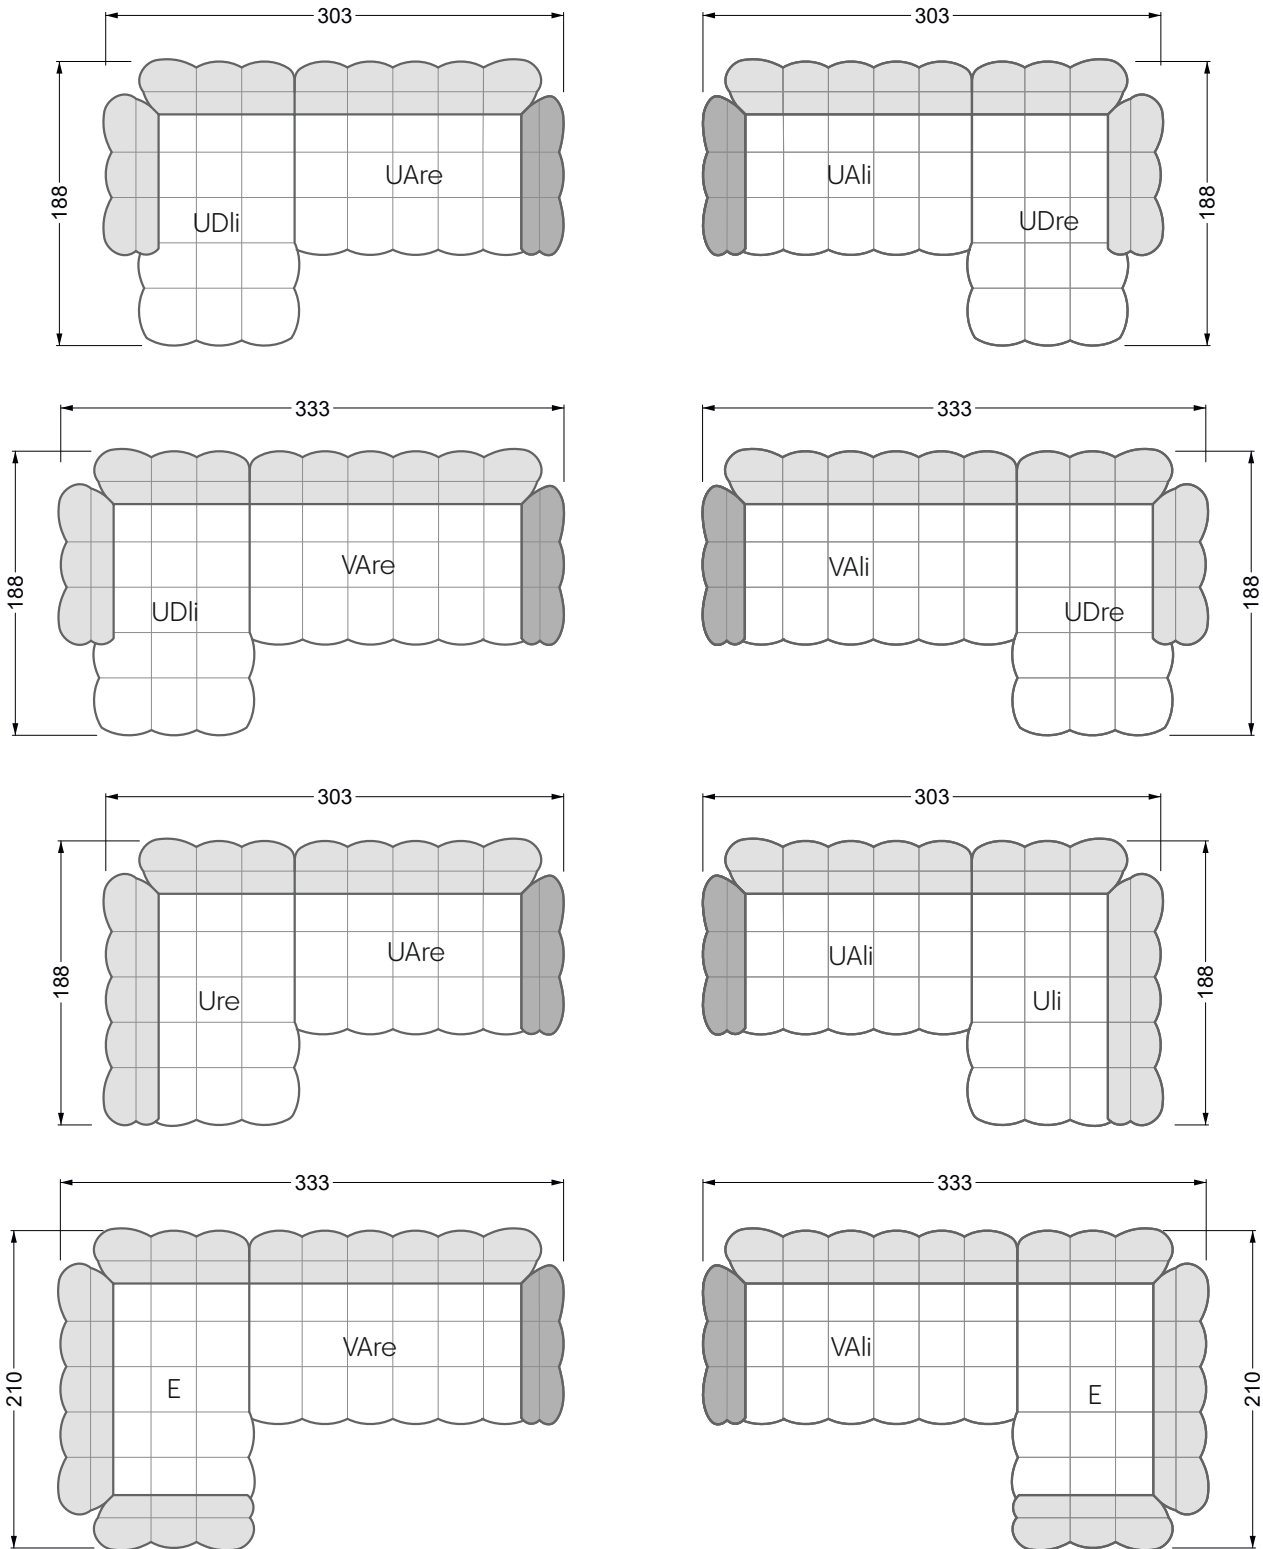

The dimensions apply to free-standing parts.

All sides of the sofa have a genuine upholstered side and can also be placed individually in the room.

If two individual parts are joined together, 6 cm (3 cm per element) must be subtracted on the extension sides, as the foam is compressed during joining.

Balao

104 • Corner sofas with short daybed &
assembled backrests

Balao

104 • Corner sofas with short daybed
assembled arm- and backrests

The dimensions apply to free-standing parts.

The add-on parts have an upholstery without rounding on the sides.

The end and individual parts have a rounding on these free sides (6CM).

This means that in case of a free combination of individual parts, 6cm must be deducted from the sides on the frame.

Edgy

107 • Corner sofas with long daybed

Edgy

107 • Asymmetrical corner sofas

Edgy

107 • Asymmetrical corner sofas

Edgy

107 • Corner sofas seat depth 64 cm / 104 cm

Recommendation for cushions: **D 108 Q**

Recommendation for cushions: **D 108 Q**