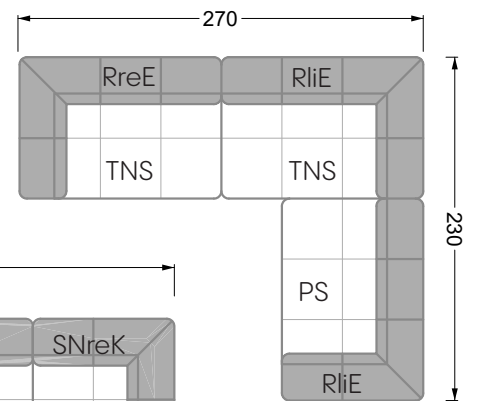

Balao

104 • Corner sofas with long daybed &
assembled backrests

Balao

104 • Corner sofas with short daybed &
assembled backrests

Balao

104 • Corner sofas with short daybed
assembled arm- and backrests

The dimensions apply to free-standing parts.

Edgy

107 • Corner sofas with short daybed

Edgy

107 • Corner sofas with long daybed

Edgy

107 • Asymmetrical corner sofas

Edgy

107 • Corner sofas seat depth 64 cm / 104 cm

Edgy

107 • Corner sofas seat depth 64 cm / 104 cm

recommendation for cushions: **D 108 Q**

recommendation for cushions: **D 108 Q**

Cloud 7

154 • Single elements • Longchair

Cloud 7

154 • Large combinations

Ocean 7

158 • Corner sofas seat depth 62 cm

Ocean 7

158 • Corner sofas seat depth 62 / 95 cm

W104-160
bed surface 160 x 200 cm

W104-180
bed surface 180 x 200 cm

W104-200
bed surface 200 x 200 cm

Box spring system mattress