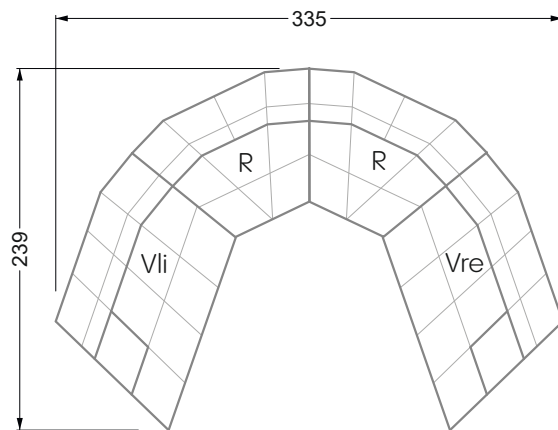

Edgy

107 • Asymmetrical corner sofas

Edgy

107 • Asymmetrical corner sofas

Edgy

107 • Corner sofas seat depth 64 cm / 104 cm

Recommendation for cushions: **D 108 Q**

Recommendation for cushions: **D 108 Q**

Ohlinda

118 • Corner sofas with arm- and backrests

Cocoa Island

119 • Corner sofas seat depth 62cm/95 cm

Cloud 7

154 • Large combinations

Ocean 7

158 • Corner sofas seat depth 95 cm

Ocean 7

158 • Corner sofas seat depth 62 / 95 cm

W104-160
Bed surface 160 x 200 cm

W104-180
Bed surface 180 x 200 cm

W104-200
Bed surface 200 x 200 cm

Box spring system mattress

Cold foam mattress

W 129-160

Bed surface
160 x 200 cm

W 129-180

Bed surface
180 x 200 cm

W 129-200

Bed surface
200 x 200 cm

A
RP 129-80

B
RP 129-100

C
RP 129-120