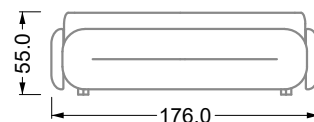

Box spring system mattress

Cold foam mattress

W 129-160
bed surface
160 x 200 cm