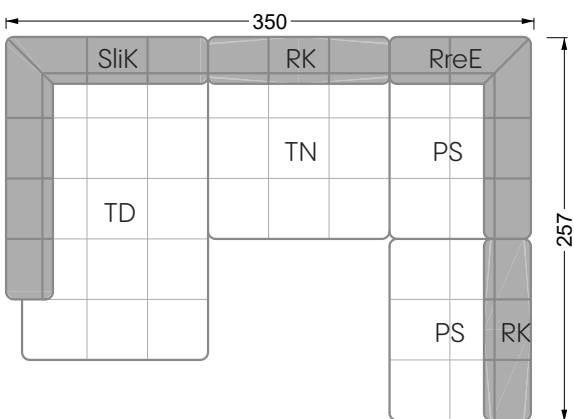

Balao

104 • Corner sofas with long daybed &
assembled backrests

Balao

104 • Corner sofas with short daybed &
assembled backrests

Balao

104 • Corner sofas with short daybed
assembled arm- and backrests

The dimensions apply to free-standing parts.

Edgy

107 • Corner sofas with short daybed

Edgy

107 • Corner sofas with long daybed

Edgy

107 • Asymmetrical corner sofas

Edgy

107 • Corner sofas seat depth 64 cm / 104 cm

Edgy

107 • Corner sofas seat depth 64 cm / 104 cm

recommendation for cushions: **D 108 Q**

recommendation for cushions: **D 108 Q**

Cloud 7

154 • Single elements • Longchair

Cloud 7

154 • Large combinations

Ocean 7

158 • Corner sofas seat depth 62 cm

Ocean 7

158 • Corner sofas seat depth 62 / 95 cm

W104-160
bed surface 160 x 200 cm

W104-180
bed surface 180 x 200 cm

W104-200
bed surface 200 x 200 cm

Box spring system mattress