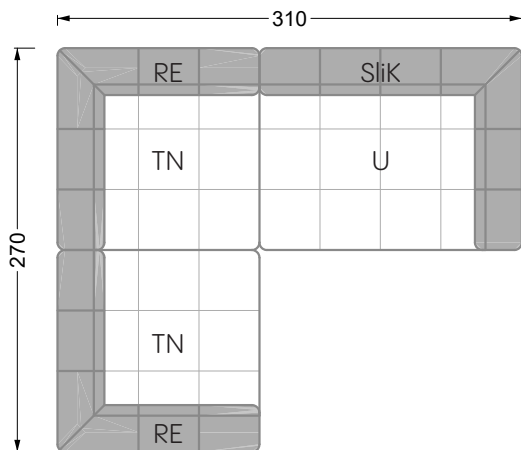

Balao

104 • Corner sofas with long daybed &
assembled backrests

Balao

104 • Corner sofas with short daybed &
assembled backrests

Balao

104 • Corner sofas with short daybed
assembled arm- and backrests

The dimensions apply to free-standing parts.

Edgy

107 • Corner sofas with short daybed

Edgy

107 • Corner sofas with long daybed

Edgy

107 • Asymmetrical corner sofas

Edgy

107 • Corner sofas seat depth 64 cm / 104 cm

Edgy

107 • Corner sofas seat depth 64 cm / 104 cm

recommendation for cushions: **D 108 Q**

recommendation for cushions: **D 108 Q**

Cloud 7

154 • Single elements • Longchair

Cloud 7

154 • Large combinations

width: 202,5 cm

W 129-160

6-some

width: 243,0 cm

SET 1.3

W 129-160

7-some

width: 283,5 cm