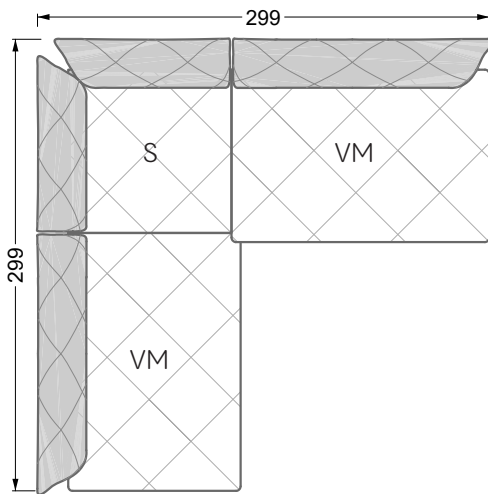

Balao

104 • Corner sofas with long daybed &
assembled backrests

Balao

104 • Corner sofas with short daybed &
assembled backrests

Balao

104 • Corner sofas with short daybed
assembled arm- and backrests

The dimensions apply to free-standing parts.

The add-on parts have an upholstery without rounding on the sides.

The end and individual parts have a rounding on their free sides (6CM).

This means that in case of a free combination of individual parts, 6cm must be deducted from the sides on the frame.

Edgy

107 • Corner sofas with short daybed

Edgy

107 • Corner sofas with long daybed

Edgy

107 • Asymmetrical corner sofas

Edgy

107 • Corner sofas seat depth 64 cm / 104 cm

Edgy

107 • Corner sofas seat depth 64 cm / 104 cm

recommendation for cushions: **D 108 Q**

recommendation for cushions: **D 108 Q**

Cloud 7

154 • Single elements • Longchair

Cloud 7

154 • Large combinations