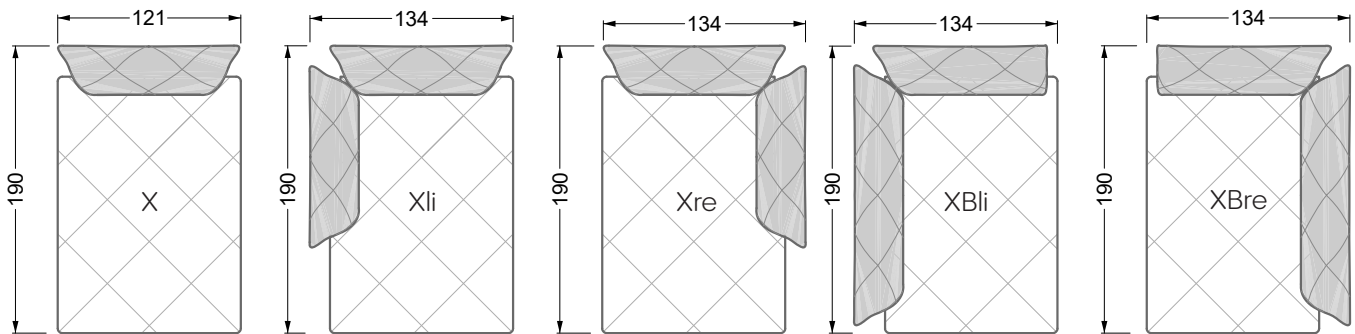

Balao

104 • Corner sofas with long daybed &
assembled backrests

Balao

104 • Corner sofas with short daybed &
assembled backrests

Balao

104 • Corner sofas with short daybed
assembled arm- and backrests

The dimensions apply to free-standing parts.

The add-on parts have an upholstery without rounding on the sides.

The end and individual parts have a rounding on their free sides (6CM).

This means that in case of a free combination of individual parts, 6cm must be deducted from the sides on the frame.

Edgy

107 • Corner sofas with short daybed

Edgy

107 • Corner sofas with long daybed

Edgy

107 • Asymmetrical corner sofas

Edgy

107 • Corner sofas seat depth 64 cm / 104 cm

Edgy

107 • Corner sofas seat depth 64 cm / 104 cm

recommendation for cushions: **D 108 Q**

recommendation for cushions: **D 108 Q**

Cloud 7

154 • Single elements • Longchair

Cloud 7

154 • Large combinations