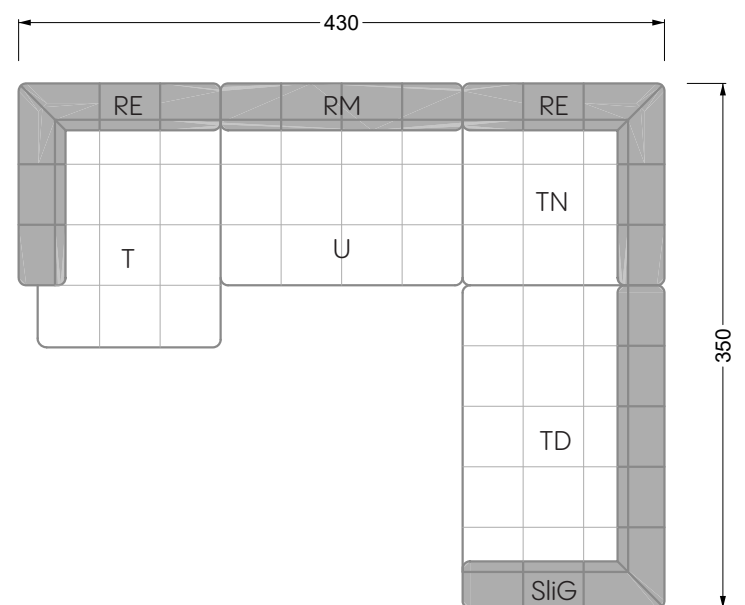

Edgy

107 • Corner sofas with short daybed

Edgy

107 • Corner sofas with long daybed

Edgy

107 • Asymmetrical corner sofas

Edgy

107 • Corner sofas seat depth 64 cm / 104 cm

Edgy

107 • Corner sofas seat depth 64 cm / 104 cm

recommendation for cushions: **D 108 Q**

recommendation for cushions: **D 108 Q**

Cloud 7

154 • Single elements • Longchair

Cloud 7

154 • Large combinations