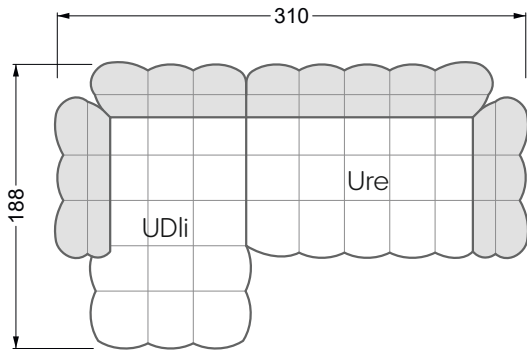

Beds

104 / Balaa0 Bed	123
129 / Creole Bed	124
130 / Fey0 Bed	155
154 / Cloud 7 Bed	156

Couch- & Coffeetables	157
----------------------------------	-----

Armchairs	158
------------------	-----

Dining & Chairs	159
----------------------------	-----

The dimensions apply to free-standing parts.

All sides of the sofa have a genuine upholstered side and can also be placed individually in the room.

If two individual parts are joined together, 6 cm (3 cm per element) must be subtracted on the extension sides, as the foam is compressed during joining.

Balao

104 • Corner sofas with short daybed &
assembled backrests

Balao

104 • Corner sofas with short daybed
assembled arm- and backrests

The dimensions apply to free-standing parts.

The add-on parts have an upholstery without rounding on the sides.

The end and individual parts have a rounding on these free sides (6CM).

This means that in case of a free combination of individual parts, 6cm must be deducted from the sides on the frame.

Edgy

107 • Corner sofas with long daybed