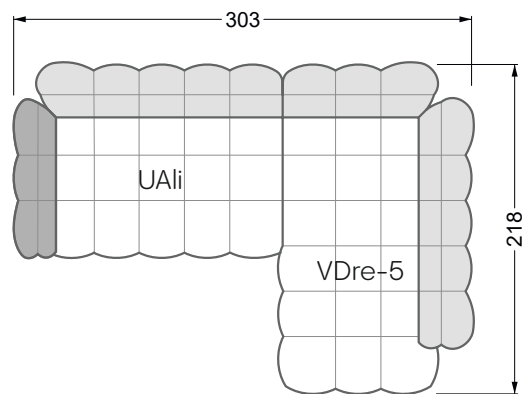

Beds

104 / Balaa0 Bed	123
129 / Creole Bed	124
130 / Fey0 Bed	155
154 / Cloud 7 Bed	156

Couch- & Coffeetables	157
----------------------------------	-----

Armchairs	158
------------------	-----

Dining & Chairs	159
----------------------------	-----

The dimensions apply to free-standing parts.

All sides of the sofa have a genuine upholstered side and can also be placed individually in the room.

If two individual parts are joined together, 6 cm (3 cm per element) must be subtracted on the extension sides, as the foam is compressed during joining.

Balao

104 • Corner sofas with short daybed &
assembled backrests

Balao

104 • Corner sofas with short daybed
assembled arm- and backrests

The dimensions apply to free-standing parts.

The add-on parts have an upholstery without rounding on the sides.

The end and individual parts have a rounding on these free sides (6CM).

This means that in case of a free combination of individual parts, 6cm must be deducted from the sides on the frame.

Edgy

107 • Corner sofas with long daybed