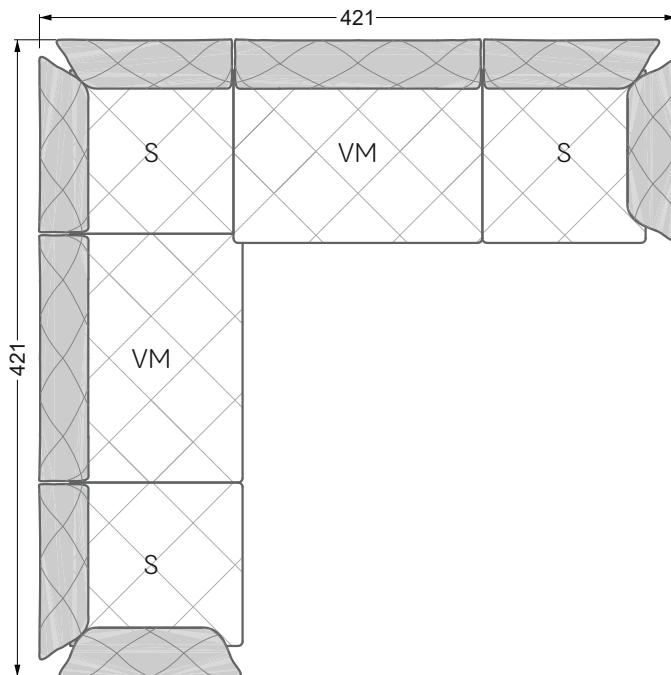

The dimensions apply to free-standing parts.

All sides of the sofa have a genuine upholstered side and can also be placed individually in the room.

If two individual parts are joined together, 6 cm (3 cm per element) must be subtracted on the extension sides, as the foam is compressed during joining.

Balao

104 • Corner sofas with short daybed &
assembled backrests

Balao

104 • Corner sofas with short daybed
assembled arm- and backrests

The dimensions apply to free-standing parts.

The add-on parts have an upholstery without rounding on the sides.

The end and individual parts have a rounding on these free sides (6CM).

This means that in case of a free combination of individual parts, 6cm must be deducted from the sides on the frame.

Edgy

107 • Corner sofas with long daybed

Edgy

107 • Asymmetrical corner sofas

Edgy

107 • Asymmetrical corner sofas

Edgy

107 • Corner sofas seat depth 64 cm / 104 cm

Recommendation for cushions: **D 108 Q**

Recommendation for cushions: **D 108 Q**