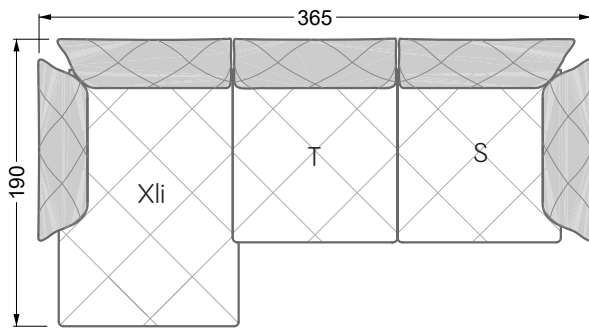

Balao

104 • Corner sofas with long daybed &
assembled backrests

Balao

104 • Corner sofas with short daybed &
assembled backrests

Balao

104 • Corner sofas with short daybed
assembled arm- and backrests

The dimensions apply to free-standing parts.

The add-on parts have an upholstery without rounding on the sides.

The end and individual parts have a rounding on their free sides (6CM).

This means that in case of a free combination of individual parts, 6cm must be deducted from the sides on the frame.

Edgy

107 • Corner sofas with short daybed

Edgy

107 • Corner sofas with long daybed

Edgy

107 • Asymmetrical corner sofas

Edgy

107 • Corner sofas seat depth 64 cm / 104 cm

Edgy

107 • Corner sofas seat depth 64 cm / 104 cm

recommendation for cushions: **D 108 Q**

recommendation for cushions: **D 108 Q**

Cloud 7

154 • Single elements • Longchair

Cloud 7

154 • Large combinations