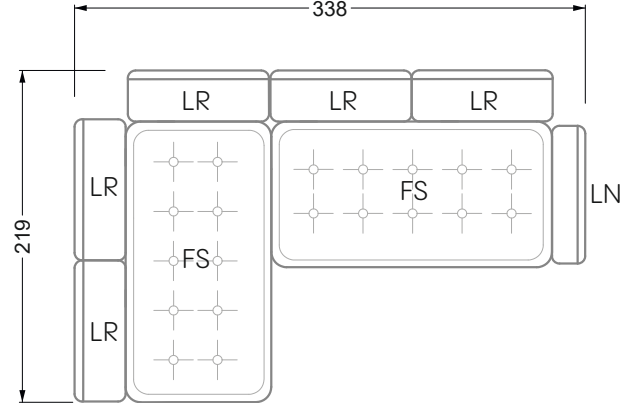

Balao

104 • Corner sofas with short daybed &
assembled backrests

Balao

104 • Corner sofas with short daybed
assembled arm- and backrests

The dimensions apply to free-standing parts.

The add-on parts have an upholstery without rounding on the sides.

The end and individual parts have a rounding on these free sides (6CM).

This means that in case of a free combination of individual parts, 6cm must be deducted from the sides on the frame.

Edgy

107 • Corner sofas with long daybed

Edgy

107 • Asymmetrical corner sofas

Edgy

107 • Asymmetrical corner sofas

Edgy

107 • Corner sofas seat depth 64 cm / 104 cm

Recommendation for cushions: **D 108 Q**

Recommendation for cushions: **D 108 Q**

Ohlinda

118 • Corner sofas with arm- and backrests

Cocoa Island

119 • Corner sofas seat depth 62cm/95 cm

Cloud 7

154 • Large combinations

Ocean 7

158 • Corner sofas seat depth 95 cm