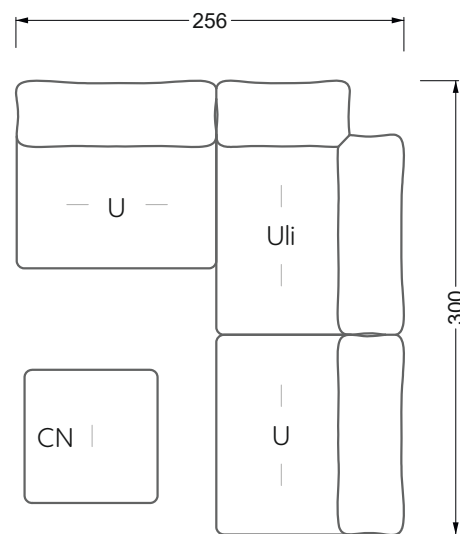

Beds

104 / Balaa0 Bed	123
129 / Creole Bed	124
130 / Fey0 Bed	155
154 / Cloud 7 Bed	156

Couch- & Coffeetables	157
----------------------------------	-----

Armchairs	158
------------------	-----

Dining & Chairs	159
----------------------------	-----

The dimensions apply to free-standing parts.

All sides of the sofa have a genuine upholstered side and can also be placed individually in the room.

If two individual parts are joined together, 6 cm (3 cm per element) must be subtracted on the extension sides, as the foam is compressed during joining.

Balao

104 • Corner sofas with short daybed &
assembled backrests

Balao

104 • Corner sofas with short daybed
assembled arm- and backrests

The dimensions apply to free-standing parts.

The add-on parts have an upholstery without rounding on the sides.

Width: 283,5 cm

8-some

Width: 324,0 cm

9-some

Width: 364,5 cm

W 129-160

5-some

Width: 202,5 cm