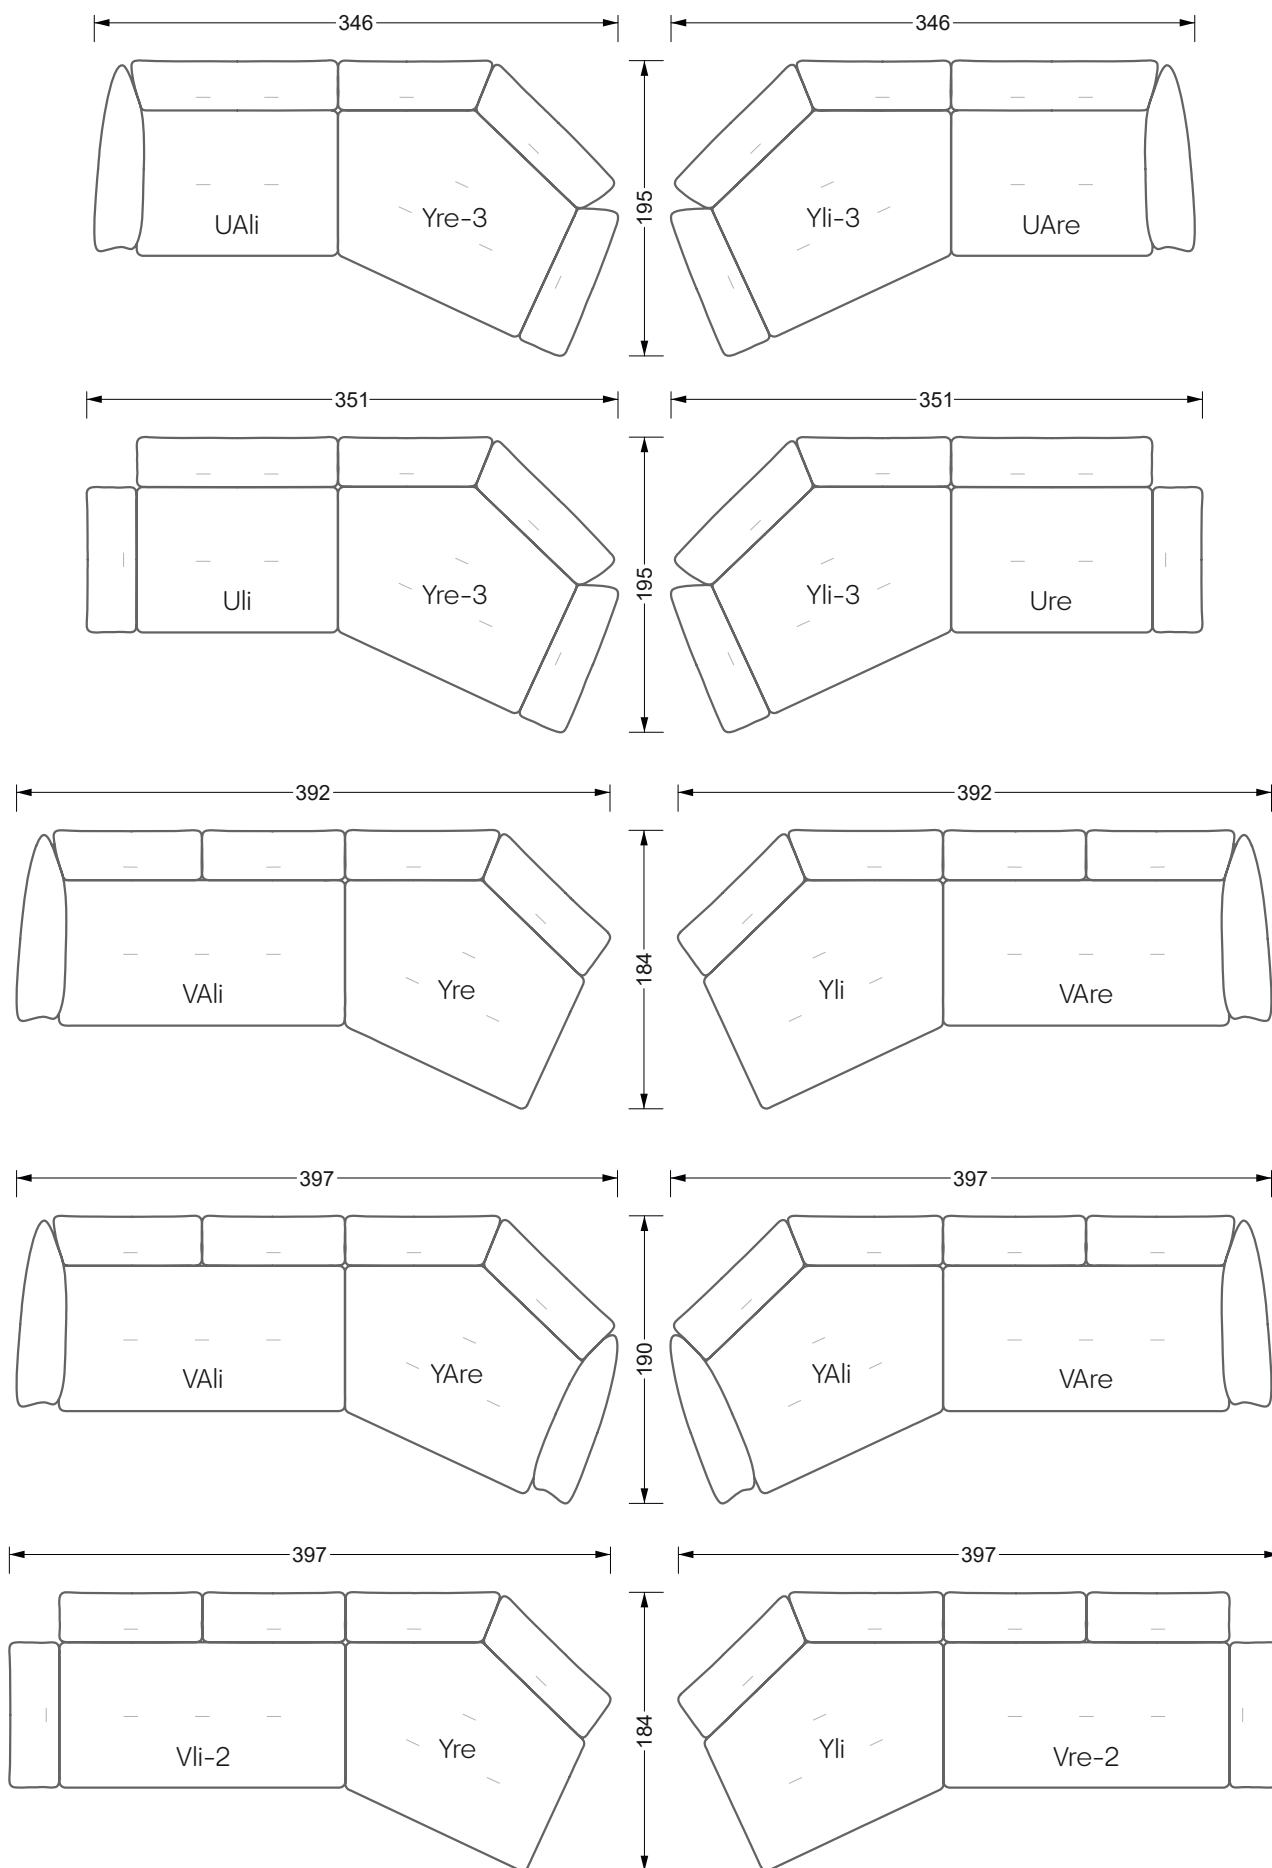

Beds

104 / Balaa0 Bed	123
129 / Creole Bed	124
130 / Fey0 Bed	155
154 / Cloud 7 Bed	156

Couch- & Coffeetables	157
----------------------------------	-----

Armchairs	158
------------------	-----

Dining & Chairs	159
----------------------------	-----

The dimensions apply to free-standing parts.

All sides of the sofa have a genuine upholstered side and can also be placed individually in the room.

If two individual parts are joined together, 6 cm (3 cm per element) must be subtracted on the extension sides, as the foam is compressed during joining.

Balao

104 • Corner sofas with short daybed &
assembled backrests

Balao

104 • Corner sofas with short daybed
assembled arm- and backrests

The dimensions apply to free-standing parts.

The add-on parts have an upholstery without rounding on the sides.

Edgy

107 • Asymmetrical corner sofas

Edgy

107 • Asymmetrical corner sofas

Edgy

107 • Corner sofas seat depth 64 cm / 104 cm

Recommendation for cushions: **D 108 Q**

Recommendation for cushions: **D 108 Q**