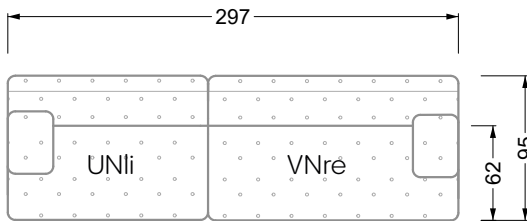

Edgy

107 • Corner sofas with short daybed

Edgy

107 • Corner sofas with long daybed

Edgy

107 • Asymmetrical corner sofas

Edgy

107 • Corner sofas seat depth 64 cm / 104 cm

Edgy

107 • Corner sofas seat depth 64 cm / 104 cm

recommendation for cushions: **D 108 Q**

recommendation for cushions: **D 108 Q**

Cloud 7

154 • Single elements • Longchair

Cloud 7

154 • Large combinations

Ocean 7

158 • Corner sofas seat depth 62 cm

Ocean 7

158 • Corner sofas seat depth 62 / 95 cm

W104-160
bed surface 160 x 200 cm

W104-180
bed surface 180 x 200 cm

W104-200
bed surface 200 x 200 cm

Box spring system mattress