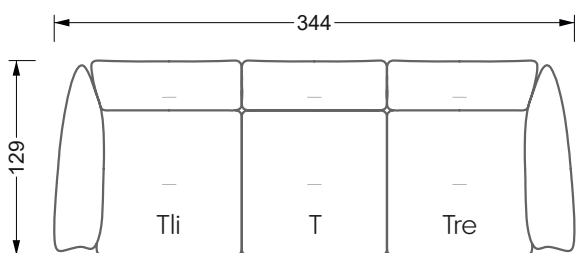

Beds

104 / Balaa0 Bed	123
129 / Creole Bed	124
130 / Fey0 Bed	155
154 / Cloud 7 Bed	156

Couch- & Coffeetables	157
----------------------------------	-----

Armchairs	158
------------------	-----

Dining & Chairs	159
----------------------------	-----

The dimensions apply to free-standing parts.

All sides of the sofa have a genuine upholstered side and can also be placed individually in the room.

If two individual parts are joined together, 6 cm (3 cm per element) must be subtracted on the extension sides, as the foam is compressed during joining.

Balao

104 • Corner sofas with short daybed &
assembled backrests

Balao

104 • Corner sofas with short daybed
assembled arm- and backrests

The dimensions apply to free-standing parts.

The add-on parts have an upholstery without rounding on the sides.

The end and individual parts have a rounding on these free sides (6CM).

This means that in case of a free combination of individual parts, 6cm must be deducted from the sides on the frame.

Edgy

107 • Corner sofas with long daybed