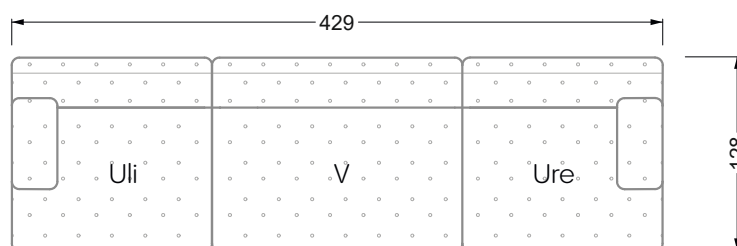

Edgy

107 • Asymmetrical corner sofas

Edgy

107 • Asymmetrical corner sofas

Edgy

107 • Corner sofas seat depth 64 cm / 104 cm

Recommendation for cushions: **D 108 Q**

Recommendation for cushions: **D 108 Q**

Ohlinda

118 • Corner sofas with arm- and backrests

Cocoa Island

119 • Corner sofas seat depth 62cm/95 cm

Cloud 7

154 • Large combinations

Ocean 7

158 • Corner sofas seat depth 95 cm

Ocean 7

158 • Corner sofas seat depth 62 / 95 cm

W104-160
Bed surface 160 x 200 cm

W104-180
Bed surface 180 x 200 cm

W104-200
Bed surface 200 x 200 cm

Box spring system mattress

Cold foam mattress

W 129-160

Bed surface
160 x 200 cm

W 129-180

Bed surface
180 x 200 cm

W 129-200

Bed surface
200 x 200 cm

A
RP 129-80

B
RP 129-100

C
RP 129-120