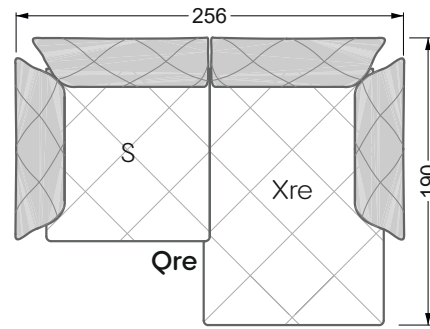

The dimensions apply to free-standing parts.

All sides of the sofa have a genuine upholstered side and can also be placed individually in the room.

If two individual parts are joined together, 6 cm (3 cm per element) must be subtracted on the extension sides, as the foam is compressed during joining.

Balao

104 • Corner sofas with short daybed &
assembled backrests

Balao

104 • Corner sofas with short daybed
assembled arm- and backrests

The dimensions apply to free-standing parts.

The add-on parts have an upholstery without rounding on the sides.

The end and individual parts have a rounding on these free sides (6CM).

This means that in case of a free combination of individual parts, 6cm must be deducted from the sides on the frame.

Edgy

107 • Corner sofas with long daybed

Edgy

107 • Asymmetrical corner sofas

Edgy

107 • Asymmetrical corner sofas

Edgy

107 • Corner sofas seat depth 64 cm / 104 cm

Recommendation for cushions: **D 108 Q**

Recommendation for cushions: **D 108 Q**