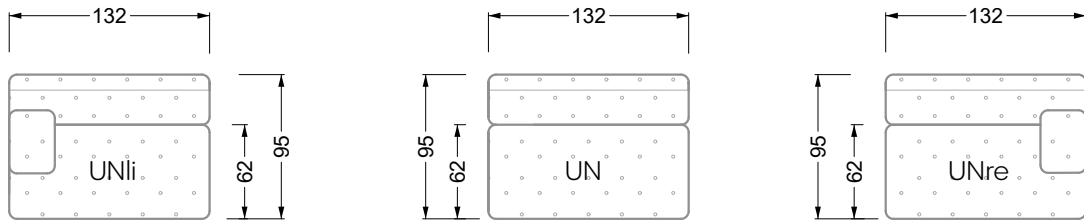

Edgy

107 • Corner sofas with short daybed

Edgy

107 • Corner sofas with long daybed

Edgy

107 • Asymmetrical corner sofas

Edgy

107 • Corner sofas seat depth 64 cm / 104 cm

Edgy

107 • Corner sofas seat depth 64 cm / 104 cm

recommendation for cushions: **D 108 Q**

recommendation for cushions: **D 108 Q**

Cloud 7

154 • Single elements • Longchair

Cloud 7

154 • Large combinations

Ocean 7

158 • Corner sofas seat depth 62 cm

Ocean 7

158 • Corner sofas seat depth 62 / 95 cm

W104-160
bed surface 160 x 200 cm

W104-180
bed surface 180 x 200 cm

W104-200
bed surface 200 x 200 cm

Box spring system mattress