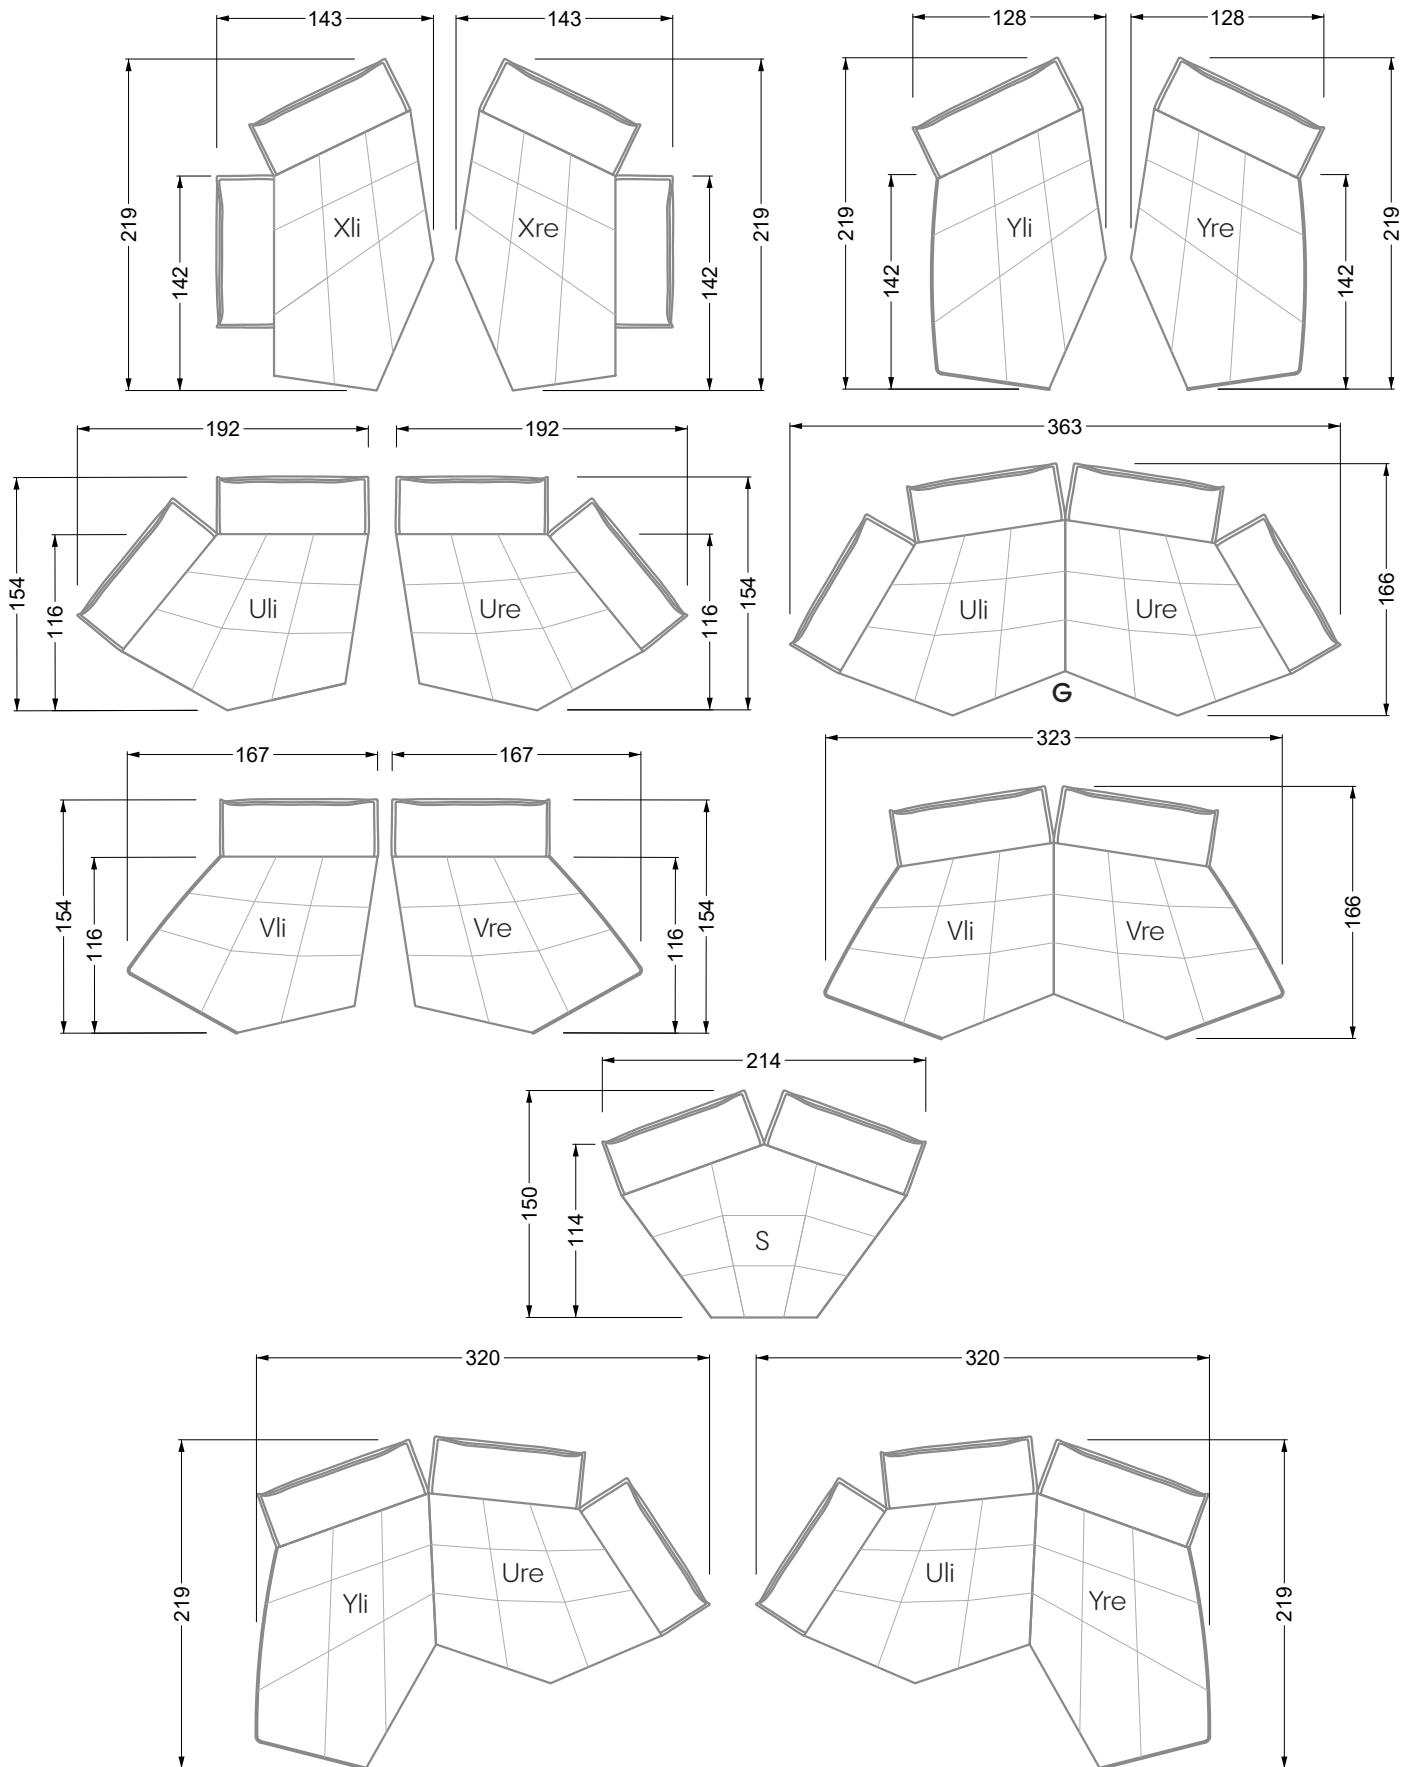

Edgy

107 • Corner sofas with short daybed

Edgy

107 • Corner sofas with long daybed

Edgy

107 • Asymmetrical corner sofas

Edgy

107 • Corner sofas seat depth 64 cm / 104 cm

Edgy

107 • Corner sofas seat depth 64 cm / 104 cm

recommendation for cushions: **D 108 Q**

recommendation for cushions: **D 108 Q**

Cloud 7

154 • Single elements • Longchair

Cloud 7

154 • Large combinations

Ocean 7

158 • Corner sofas seat depth 62 cm

Ocean 7

158 • Corner sofas seat depth 62 / 95 cm

W104-160
bed surface 160 x 200 cm

W104-180
bed surface 180 x 200 cm

W104-200
bed surface 200 x 200 cm

Box spring system mattress

9-some

width: 364,5 cm

W130-160
Bed surface 160 x 200 cm

W130-180
Bed surface 180 x 200 cm

W130-200
Bed surface 200 x 200 cm

W154-160
Bed surface 160 x 200 cm

W154-180
Bed surface 180 x 200 cm

W154-200
Bed surface 200 x 200 cm