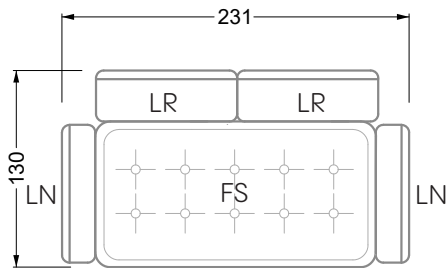

Edgy

107 • Corner sofas with short daybed

Edgy

107 • Corner sofas with long daybed

Edgy

107 • Asymmetrical corner sofas

Edgy

107 • Corner sofas seat depth 64 cm / 104 cm

Edgy

107 • Corner sofas seat depth 64 cm / 104 cm

recommendation for cushions: **D 108 Q**

recommendation for cushions: **D 108 Q**

Cloud 7

154 • Single elements • Longchair

Cloud 7

154 • Large combinations

Ocean 7

158 • Corner sofas seat depth 62 cm

Ocean 7

158 • Corner sofas seat depth 62 / 95 cm

W104-160
bed surface 160 x 200 cm

W104-180
bed surface 180 x 200 cm

W104-200
bed surface 200 x 200 cm

Box spring system mattress

Cold foam mattress

W 129-160
bed surface
160 x 200 cm

W 129-180
bed surface
180 x 200 cm

W 129-200
bed surface
200 x 200 cm

A

RP 129-80

B

RP 129-100