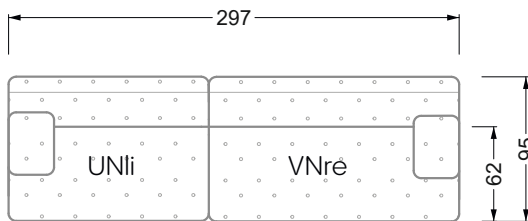

Ohlinda

118 • Corner sofas with arm- and backrests

Cocoa Island

119 • Corner sofas seat depth 62cm/95 cm

Cloud 7

154 • Large combinations

Ocean 7

158 • Corner sofas seat depth 95 cm

Bed surface
160 x 200 cm

W 129-180

Bed surface
180 x 200 cm

W 129-200

Bed surface
200 x 200 cm

A
RP 129-80

B
RP 129-100

C
RP 129-120