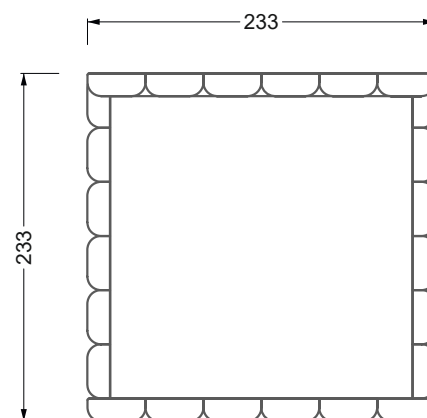

Ohlinda

118 • Corner sofas with arm- and backrests

Cocoa Island

119 • Corner sofas seat depth 62cm/95 cm

Cloud 7

154 • Large combinations

Ocean 7

158 • Corner sofas seat depth 95 cm

Ocean 7

158 • Corner sofas seat depth 62 / 95 cm

W104-160
Bed surface 160 x 200 cm

W104-180
Bed surface 180 x 200 cm

W104-200
Bed surface 200 x 200 cm

Box spring system mattress

Cold foam mattress

W 129-160

Bed surface
160 x 200 cm

W 129-180

Bed surface
180 x 200 cm

W 129-200

Bed surface
200 x 200 cm

A
RP 129-80

B
RP 129-100

C
RP 129-120

Width: 283,5 cm

8-some

Width: 324,0 cm

9-some

Width: 364,5 cm

W 129-160

5-some

Width: 202,5 cm