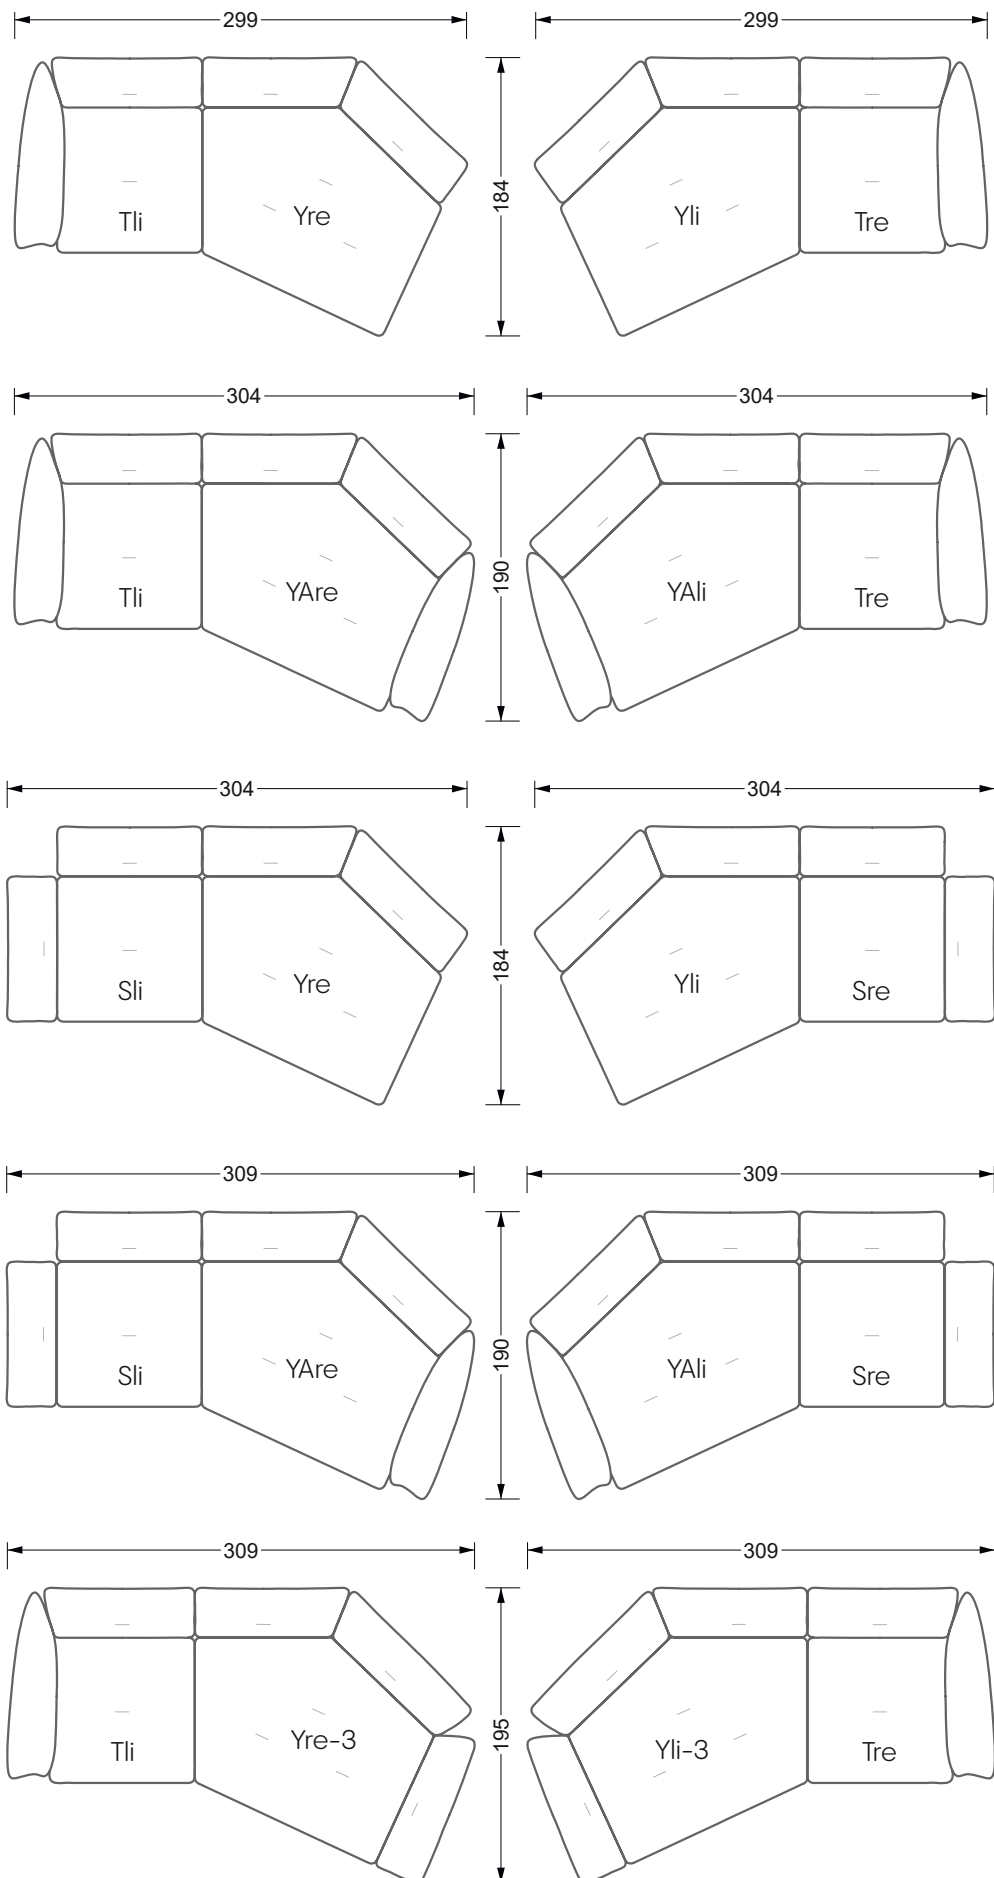

Beds

104 / Balaa0 Bed	123
129 / Creole Bed	124
130 / Fey0 Bed	155
154 / Cloud 7 Bed	156

Couch- & Coffeetables	157
----------------------------------	-----

Armchairs	158
------------------	-----

Dining & Chairs	159
----------------------------	-----

The dimensions apply to free-standing parts.

All sides of the sofa have a genuine upholstered side and can also be placed individually in the room.

If two individual parts are joined together, 6 cm (3 cm per element) must be subtracted on the extension sides, as the foam is compressed during joining.

Balao

104 • Corner sofas with short daybed &
assembled backrests

Balao

104 • Corner sofas with short daybed
assembled arm- and backrests

The dimensions apply to free-standing parts.

The add-on parts have an upholstery without rounding on the sides.

Edgy

107 • Asymmetrical corner sofas

Edgy

107 • Asymmetrical corner sofas

Edgy

107 • Corner sofas seat depth 64 cm / 104 cm

Recommendation for cushions: **D 108 Q**

Recommendation for cushions: **D 108 Q**