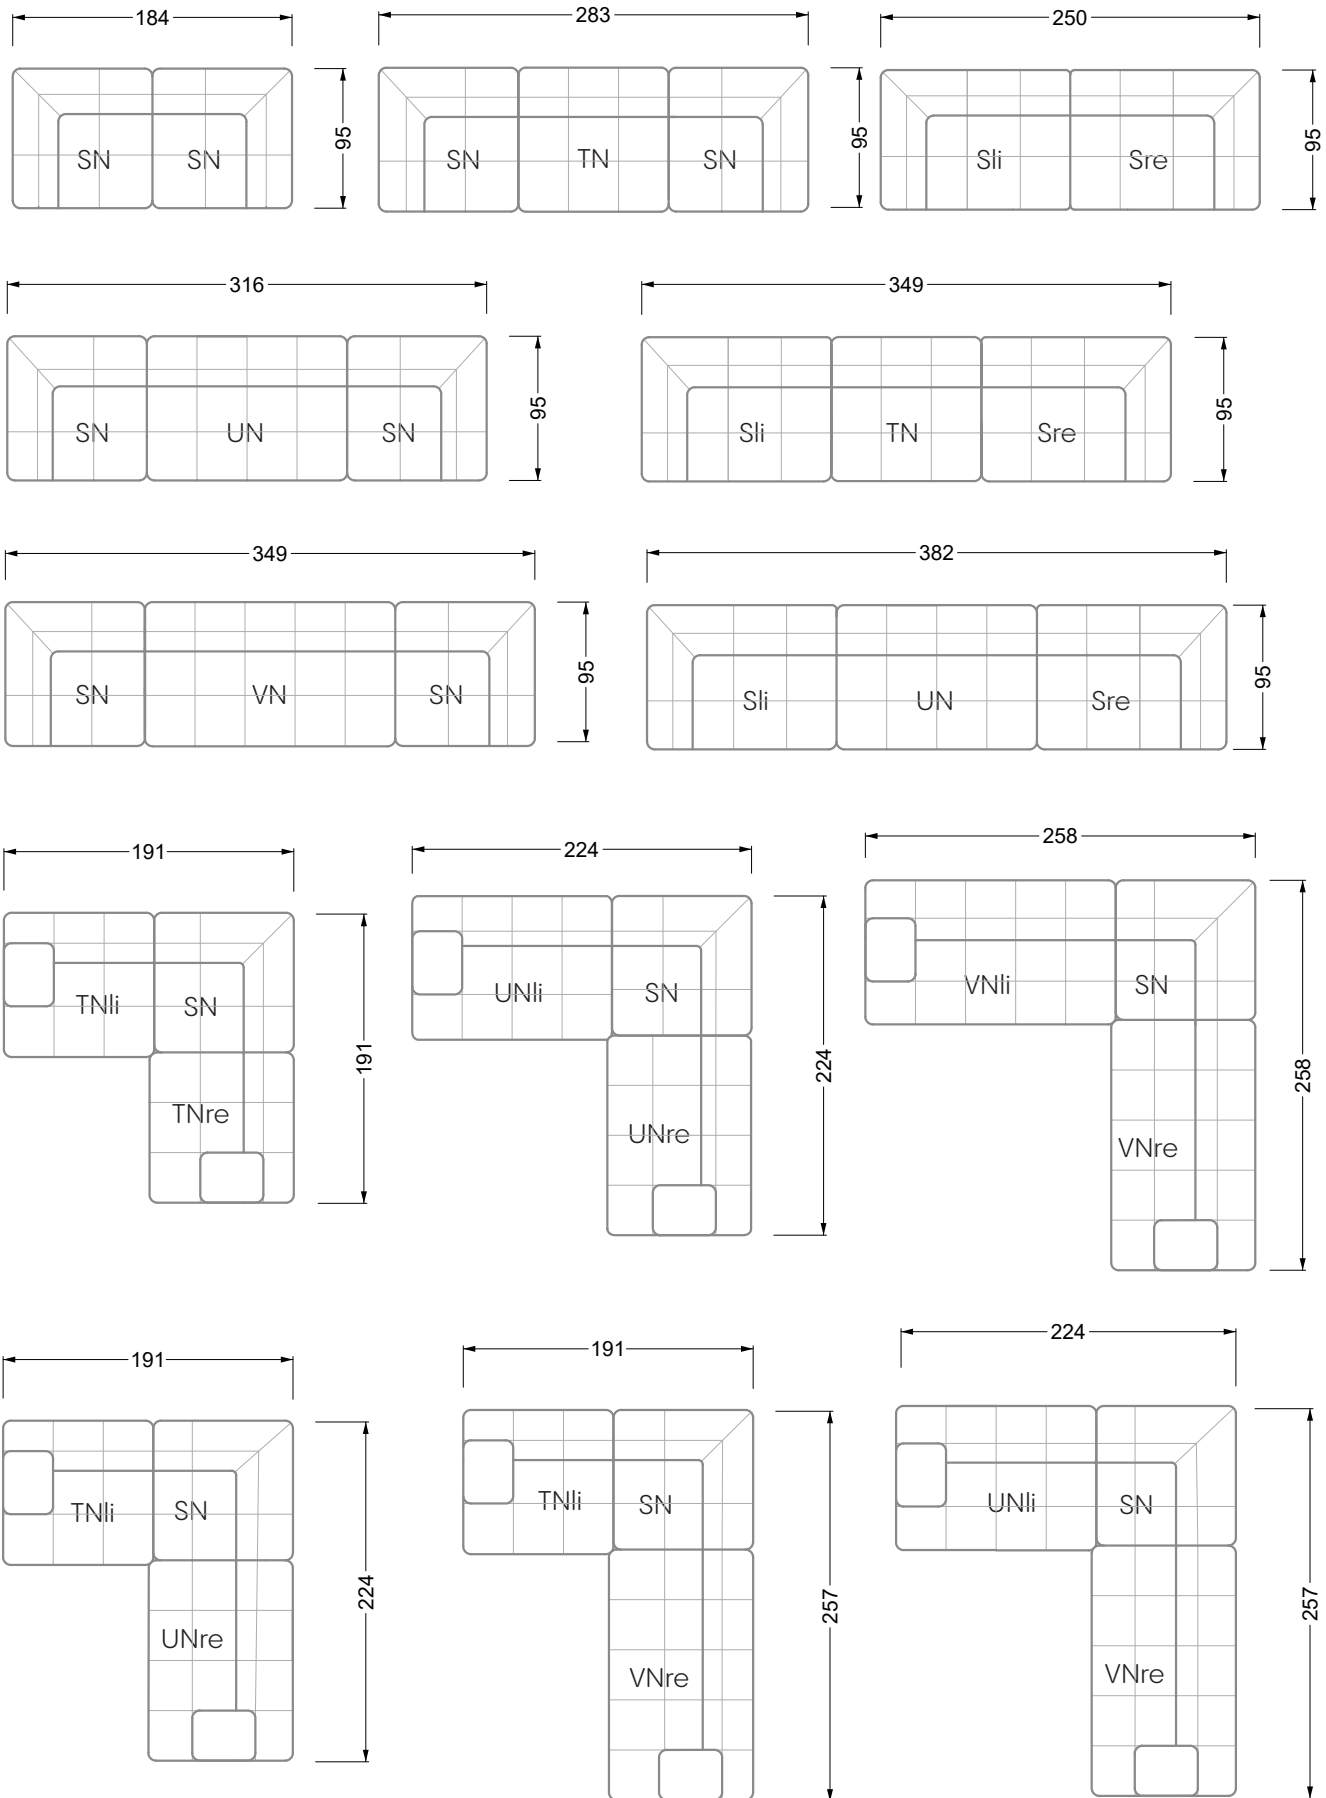

Edgy

107 • Corner sofas with short daybed

Edgy

107 • Corner sofas with long daybed

Edgy

107 • Asymmetrical corner sofas

Edgy

107 • Corner sofas seat depth 64 cm / 104 cm

Edgy

107 • Corner sofas seat depth 64 cm / 104 cm

recommendation for cushions: **D 108 Q**

recommendation for cushions: **D 108 Q**

Cloud 7

154 • Single elements • Longchair

Cloud 7

154 • Large combinations

Ocean 7

158 • Corner sofas seat depth 62 cm

Ocean 7

158 • Corner sofas seat depth 62 / 95 cm

W104-160
bed surface 160 x 200 cm

W104-180
bed surface 180 x 200 cm

W104-200
bed surface 200 x 200 cm

Box spring system mattress

9-some

width: 364,5 cm

W130-160
Bed surface 160 x 200 cm

W130-180
Bed surface 180 x 200 cm

W130-200
Bed surface 200 x 200 cm

W154-160
Bed surface 160 x 200 cm

W154-180
Bed surface 180 x 200 cm

W154-200
Bed surface 200 x 200 cm