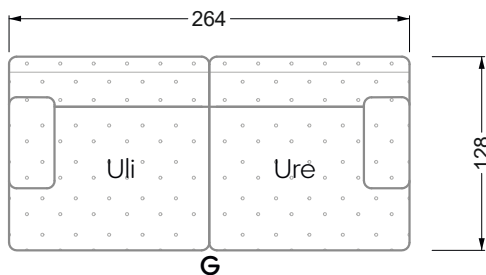

Edgy

107 • Asymmetrical corner sofas

Edgy

107 • Asymmetrical corner sofas

Edgy

107 • Corner sofas seat depth 64 cm / 104 cm

Recommendation for cushions: **D 108 Q**

Recommendation for cushions: **D 108 Q**

Ohlinda

118 • Corner sofas with arm- and backrests

Cocoa Island

119 • Corner sofas seat depth 62cm/95 cm

Cloud 7

154 • Large combinations

Ocean 7

158 • Corner sofas seat depth 95 cm

Ocean 7

158 • Corner sofas seat depth 62 / 95 cm

W104-160
Bed surface 160 x 200 cm

W104-180
Bed surface 180 x 200 cm

W104-200
Bed surface 200 x 200 cm

Box spring system mattress

Cold foam mattress

W 129-160

Bed surface
160 x 200 cm

W 129-180

Bed surface
180 x 200 cm

W 129-200

Bed surface
200 x 200 cm

A
RP 129-80

B
RP 129-100

C
RP 129-120