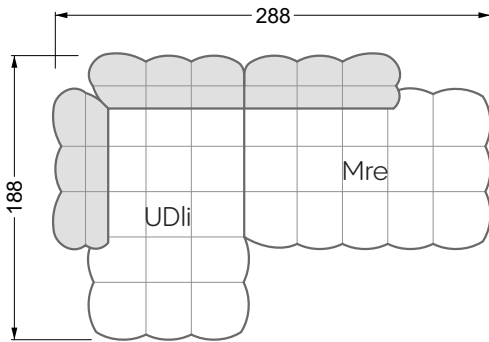

Balao

104 • Corner sofas with long daybed &
assembled backrests

Balao

104 • Corner sofas with short daybed &
assembled backrests

Balao

104 • Corner sofas with short daybed
assembled arm- and backrests

The dimensions apply to free-standing parts.

Edgy

107 • Corner sofas with short daybed

Edgy

107 • Corner sofas with long daybed

Edgy

107 • Asymmetrical corner sofas

Edgy

107 • Corner sofas seat depth 64 cm / 104 cm

width: 202,5 cm

W 129-160

6-some

width: 243,0 cm

SET 1.3

W 129-160

7-some

width: 283,5 cm

6-some

width: 243,0 cm

SET 1.2

W 129-180

7-some

width: 283,5 cm

SET 3

W 129-180