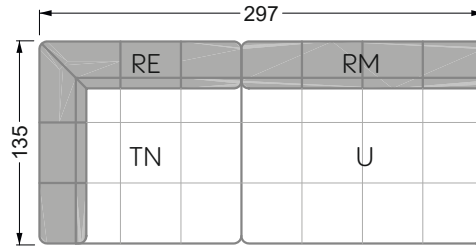

Balao

104 • Corner sofas with short daybed &
assembled backrests

Balao

104 • Corner sofas with short daybed
assembled arm- and backrests

The dimensions apply to free-standing parts.

The add-on parts have an upholstery without rounding on the sides.

The end and individual parts have a rounding on these free sides (6CM).

This means that in case of a free combination of individual parts, 6cm must be deducted from the sides on the frame.

Edgy

107 • Corner sofas with long daybed

Edgy

107 • Asymmetrical corner sofas

Edgy

107 • Asymmetrical corner sofas

Edgy

107 • Corner sofas seat depth 64 cm / 104 cm

Recommendation for cushions: **D 108 Q**

Recommendation for cushions: **D 108 Q**

Ohlinda

118 • Corner sofas with arm- and backrests

Cocoa Island

119 • Corner sofas seat depth 62cm/95 cm

Cloud 7

154 • Large combinations

Ocean 7

158 • Corner sofas seat depth 95 cm