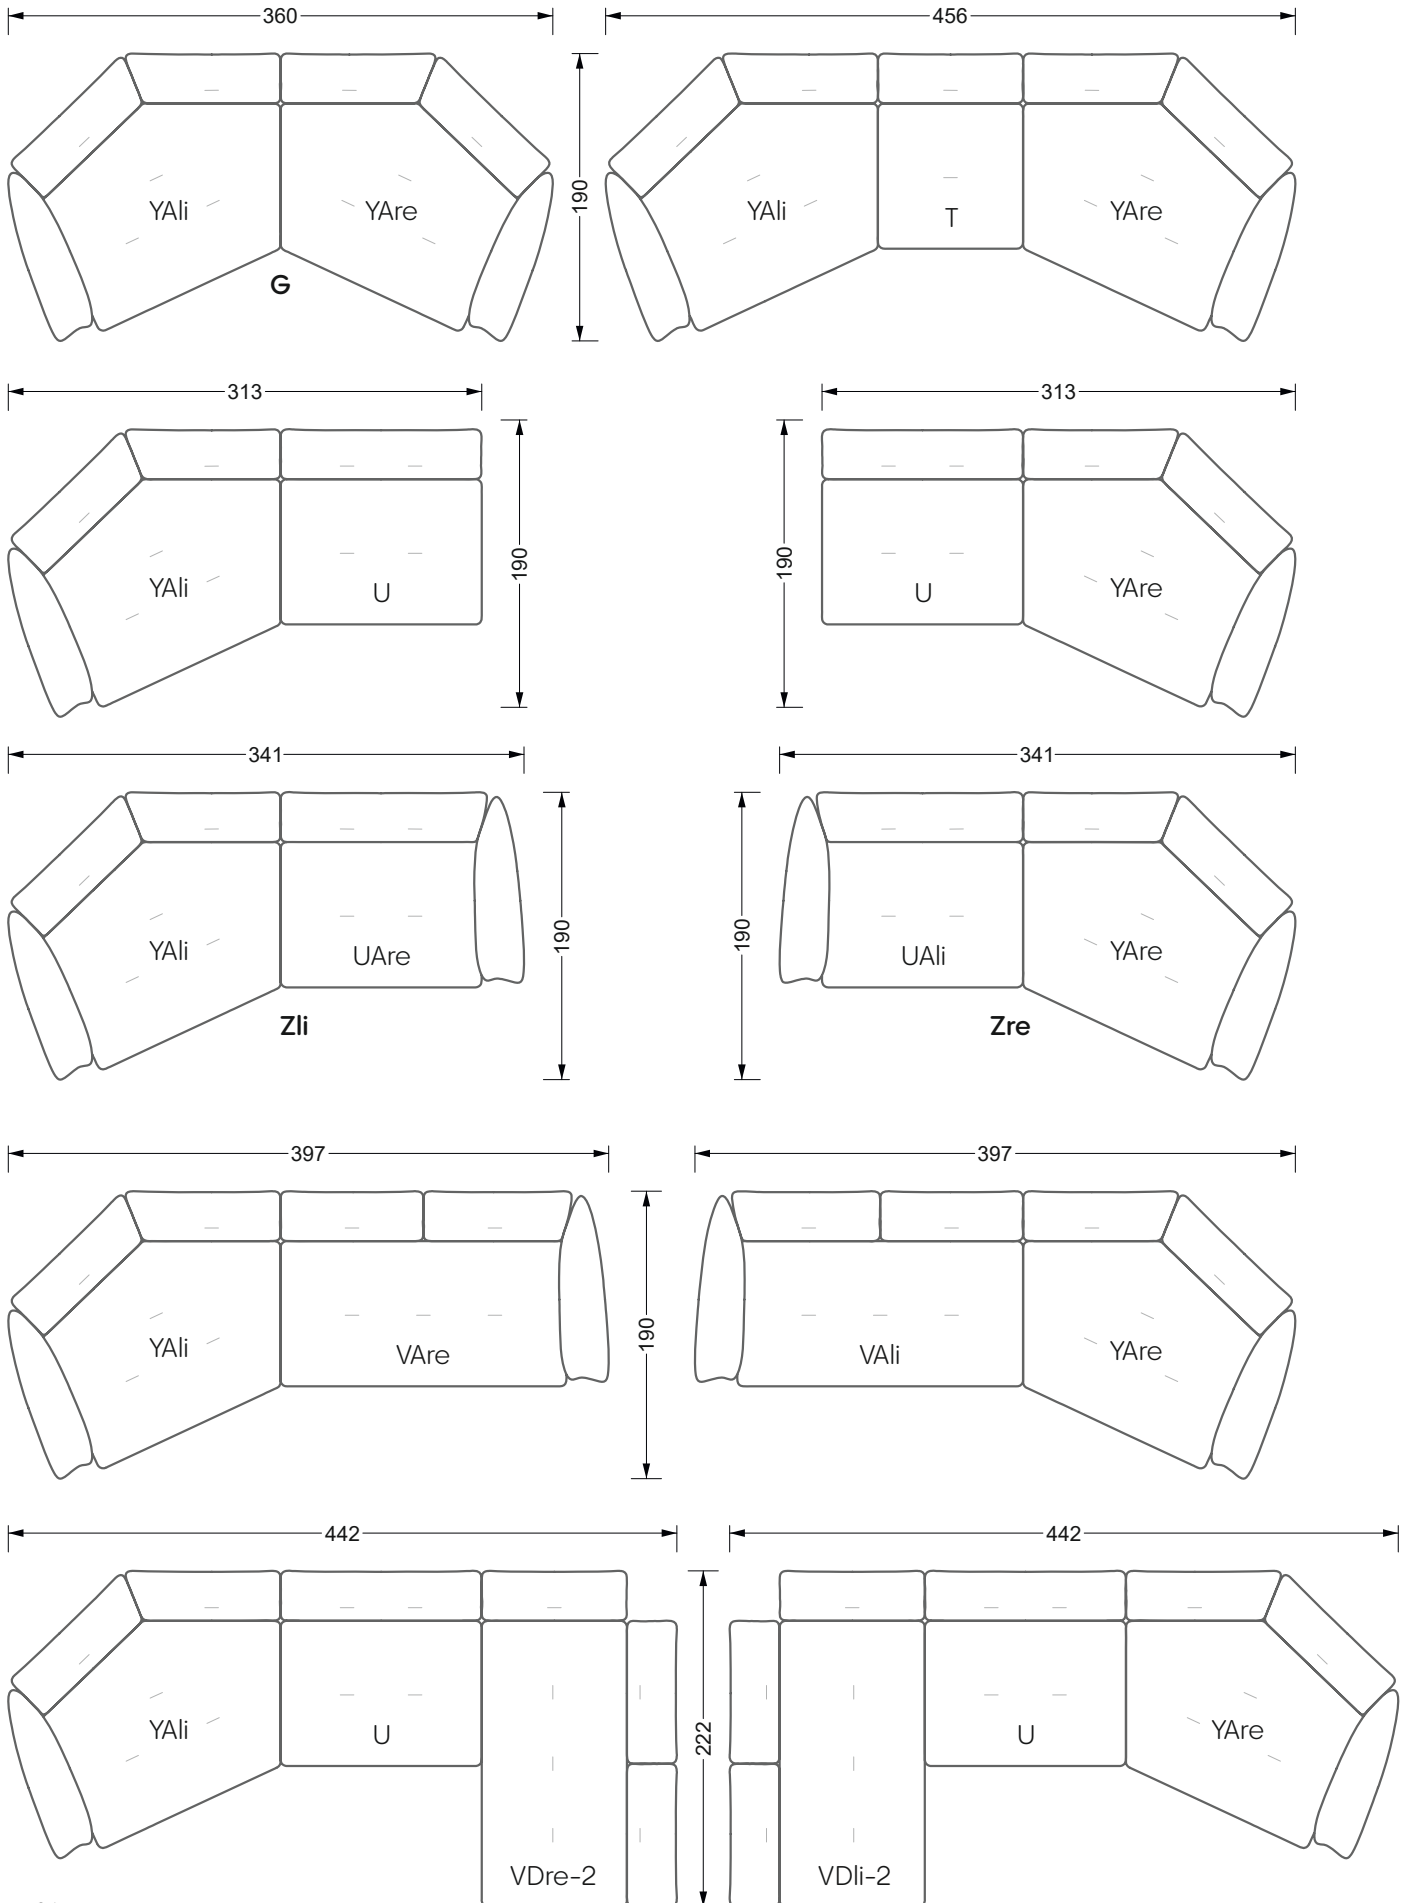

The dimensions apply to free-standing parts.

All sides of the sofa have a genuine upholstered side and can also be placed individually in the room.

If two individual parts are joined together, 6 cm (3 cm per element) must be subtracted on the extension sides, as the foam is compressed during joining.

Edgy

107 • Asymmetrical corner sofas

Edgy

107 • Asymmetrical corner sofas

Edgy

107 • Corner sofas seat depth 64 cm / 104 cm

Recommendation for cushions: **D 108 Q**

Recommendation for cushions: **D 108 Q**

Bed surface
160 x 200 cm

W 129-180

Bed surface
180 x 200 cm

W 129-200

Bed surface
200 x 200 cm

A
RP 129-80

B
RP 129-100

C
RP 129-120

W 129-180

Bed drawer can also be
turned 90 degrees

W 129-180

W 129-180

5-some

Width: 202,5 cm

6-some

Width: 243,0 cm