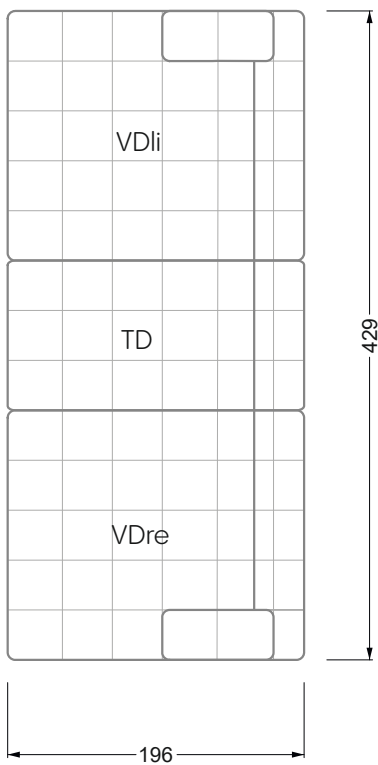

Ohlinda

118 • Corner sofas with arm- and backrests

Cocoa Island

119 • Corner sofas seat depth 62cm/95 cm

Cloud 7

154 • Large combinations

Ocean 7

158 • Corner sofas seat depth 95 cm

Ocean 7

158 • Corner sofas seat depth 62 / 95 cm

W104-160
Bed surface 160 x 200 cm

W104-180
Bed surface 180 x 200 cm

W104-200
Bed surface 200 x 200 cm

Box spring system mattress

Cold foam mattress

W 129-160

Bed surface
160 x 200 cm

W 129-180

Bed surface
180 x 200 cm

W 129-200

Bed surface
200 x 200 cm

A
RP 129-80

B
RP 129-100

C
RP 129-120

Width: 176,0 cm

W 129-160

5-some

Width: 202,5 cm

6-some

Width: 243,0 cm

W 129-160

7-some