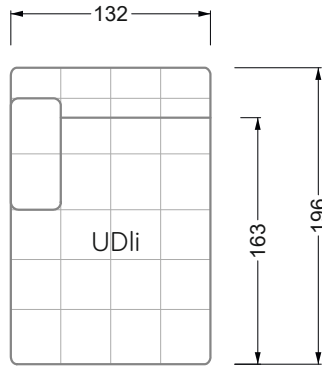

Edgy

107 • Asymmetrical corner sofas

Edgy

107 • Asymmetrical corner sofas

Edgy

107 • Corner sofas seat depth 64 cm / 104 cm

Recommendation for cushions: **D 108 Q**

Recommendation for cushions: **D 108 Q**

Ohlinda

118 • Corner sofas with arm- and backrests

Cocoa Island

119 • Corner sofas seat depth 62cm/95 cm

Cloud 7

154 • Large combinations

Ocean 7

158 • Corner sofas seat depth 95 cm

Bed surface
160 x 200 cm

W 129-180

Bed surface
180 x 200 cm

W 129-200

Bed surface
200 x 200 cm

A
RP 129-80

B
RP 129-100

C
RP 129-120

Width: 283,5 cm

8-some

Width: 324,0 cm

9-some

Width: 364,5 cm

W 129-160

5-some

Width: 202,5 cm