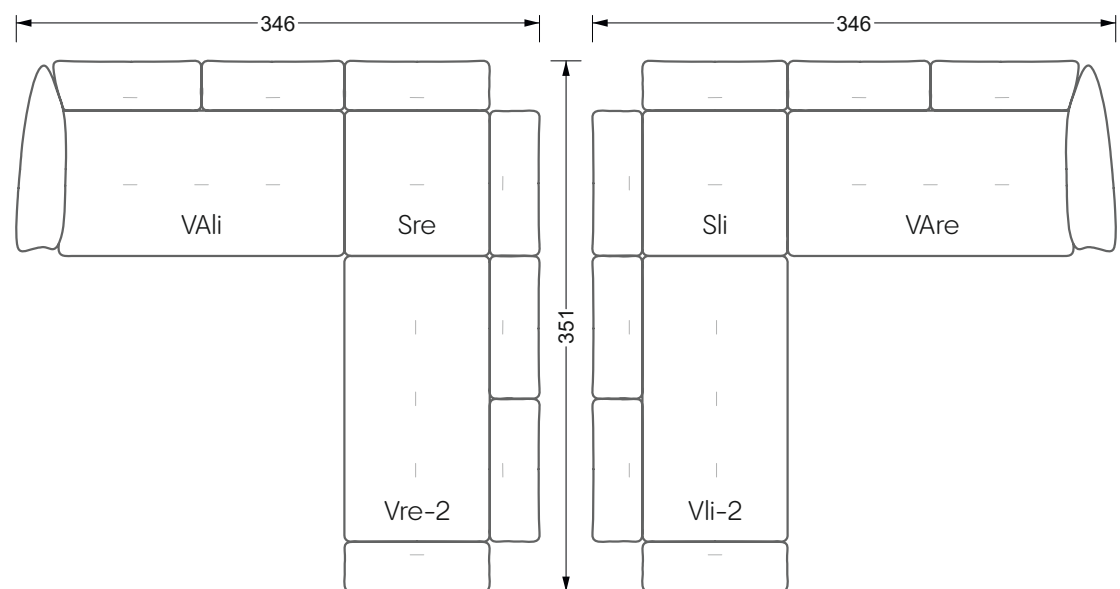

Beds

104 / Balaa0 Bed	123
129 / Creole Bed	124
130 / Fey0 Bed	155
154 / Cloud 7 Bed	156

Couch- & Coffeetables	157
----------------------------------	-----

Armchairs	158
------------------	-----

Dining & Chairs	159
----------------------------	-----

The dimensions apply to free-standing parts.

All sides of the sofa have a genuine upholstered side and can also be placed individually in the room.

If two individual parts are joined together, 6 cm (3 cm per element) must be subtracted on the extension sides, as the foam is compressed during joining.

Balao

104 • Corner sofas with short daybed &
assembled backrests

Balao

104 • Corner sofas with short daybed
assembled arm- and backrests

The dimensions apply to free-standing parts.

The add-on parts have an upholstery without rounding on the sides.

The end and individual parts have a rounding on these free sides (6CM).

This means that in case of a free combination of individual parts, 6cm must be deducted from the sides on the frame.

Edgy

107 • Corner sofas with long daybed