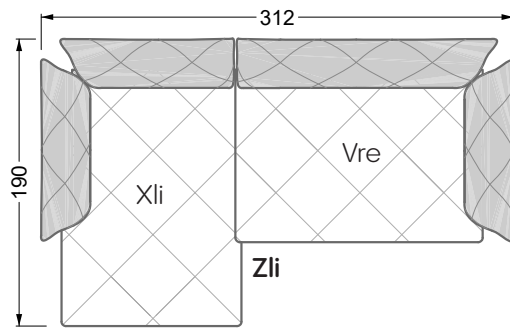

Balao

104 • Corner sofas with long daybed &
assembled backrests

Balao

104 • Corner sofas with short daybed &
assembled backrests

Balao

104 • Corner sofas with short daybed
assembled arm- and backrests

The dimensions apply to free-standing parts.

The add-on parts have an upholstery without rounding on the sides.

The end and individual parts have a rounding on their free sides (6CM).

This means that in case of a free combination of individual parts, 6cm must be deducted from the sides on the frame.

Edgy

107 • Corner sofas with short daybed

Edgy

107 • Corner sofas with long daybed

Edgy

107 • Asymmetrical corner sofas

Edgy

107 • Corner sofas seat depth 64 cm / 104 cm

Edgy

107 • Corner sofas seat depth 64 cm / 104 cm

recommendation for cushions: **D 108 Q**

recommendation for cushions: **D 108 Q**

Cloud 7

154 • Single elements • Longchair

Cloud 7

154 • Large combinations