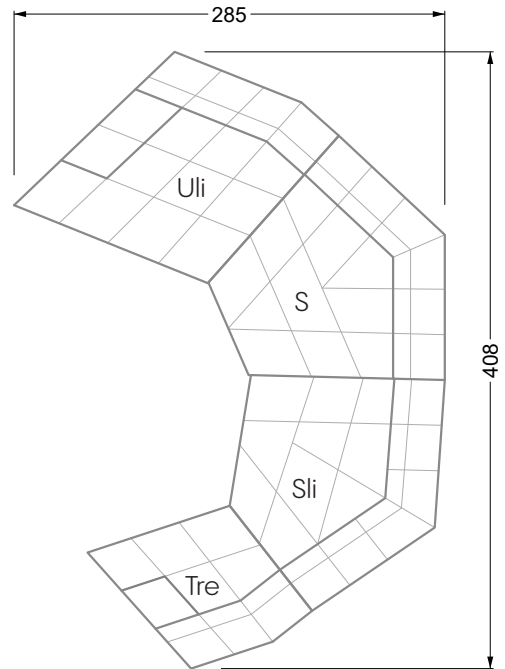

Edgy

107 • Corner sofas with short daybed

Edgy

107 • Corner sofas with long daybed

Edgy

107 • Asymmetrical corner sofas

Edgy

107 • Corner sofas seat depth 64 cm / 104 cm

Edgy

107 • Corner sofas seat depth 64 cm / 104 cm

recommendation for cushions: **D 108 Q**

recommendation for cushions: **D 108 Q**

Cloud 7

154 • Single elements • Longchair

Cloud 7

154 • Large combinations

Ocean 7

158 • Corner sofas seat depth 62 cm

Ocean 7

158 • Corner sofas seat depth 62 / 95 cm

W104-160
bed surface 160 x 200 cm

W104-180
bed surface 180 x 200 cm

W104-200
bed surface 200 x 200 cm

Box spring system mattress

Cold foam mattress

W 129-160
bed surface
160 x 200 cm

W 129-180
bed surface
180 x 200 cm

W 129-200
bed surface
200 x 200 cm

A

RP 129-80

B

RP 129-100