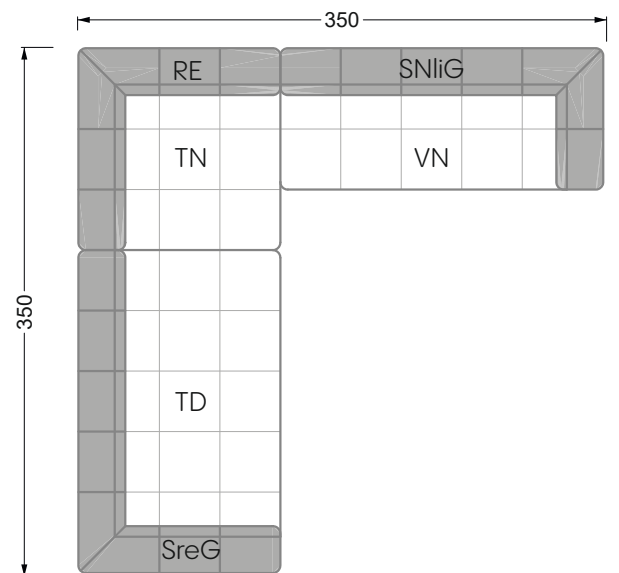

Balao

104 • Corner sofas with short daybed &
assembled backrests

Balao

104 • Corner sofas with short daybed
assembled arm- and backrests

The dimensions apply to free-standing parts.

The add-on parts have an upholstery without rounding on the sides.

The end and individual parts have a rounding on these free sides (6CM).

This means that in case of a free combination of individual parts, 6cm must be deducted from the sides on the frame.

Edgy

107 • Corner sofas with long daybed

Edgy

107 • Asymmetrical corner sofas

Edgy

107 • Asymmetrical corner sofas

Edgy

107 • Corner sofas seat depth 64 cm / 104 cm

Recommendation for cushions: **D 108 Q**

Recommendation for cushions: **D 108 Q**

Ohlinda

118 • Corner sofas with arm- and backrests

Cocoa Island

119 • Corner sofas seat depth 62cm/95 cm

Cloud 7

154 • Large combinations

Ocean 7

158 • Corner sofas seat depth 95 cm