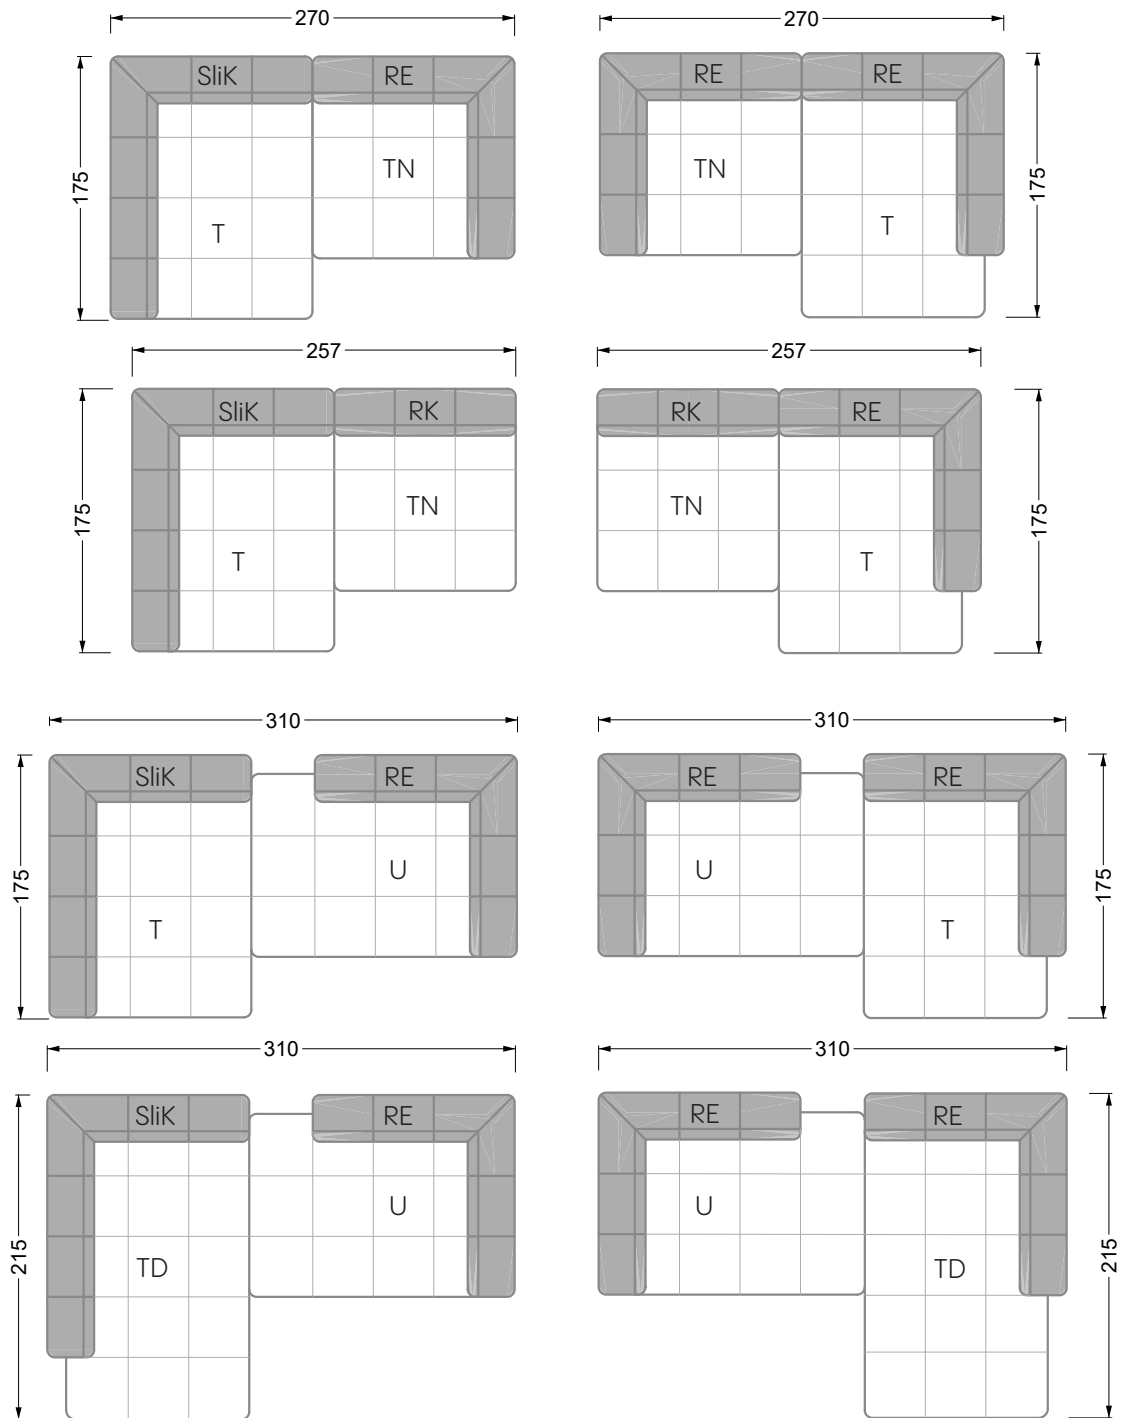

Balao

104 • Corner sofas with long daybed &
assembled backrests

Balao

104 • Corner sofas with short daybed &
assembled backrests

Balao

104 • Corner sofas with short daybed
assembled arm- and backrests

The dimensions apply to free-standing parts.

The add-on parts have an upholstery without rounding on the sides.

The end and individual parts have a rounding on their free sides (6CM).

This means that in case of a free combination of individual parts, 6cm must be deducted from the sides on the frame.

Edgy

107 • Corner sofas with short daybed

Edgy

107 • Corner sofas with long daybed

Edgy

107 • Asymmetrical corner sofas

Edgy

107 • Corner sofas seat depth 64 cm / 104 cm

width: 202,5 cm

W 129-160

6-some

width: 243,0 cm

SET 1.3

W 129-160

7-some

width: 283,5 cm