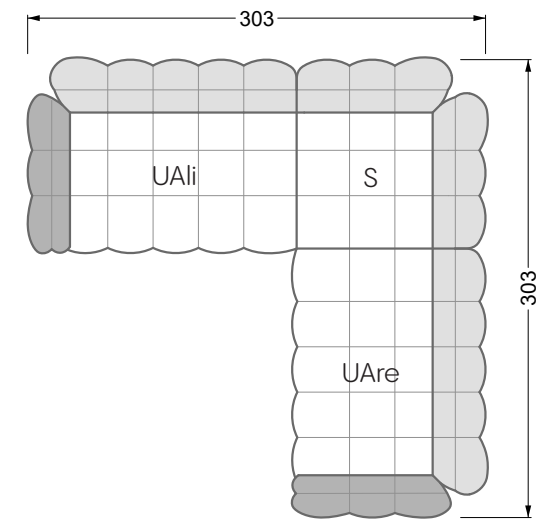

Balao

104 • Corner sofas with long daybed &
assembled backrests

Balao

104 • Corner sofas with short daybed &
assembled backrests

Balao

104 • Corner sofas with short daybed
assembled arm- and backrests

The dimensions apply to free-standing parts.

Edgy

107 • Corner sofas with short daybed

Edgy

107 • Corner sofas with long daybed

Edgy

107 • Asymmetrical corner sofas

Edgy

107 • Corner sofas seat depth 64 cm / 104 cm

width: 202,5 cm

W 129-160

6-some

width: 243,0 cm

SET 1.3

W 129-160

7-some

width: 283,5 cm

6-some

width: 243,0 cm

SET 1.2

W 129-180

7-some

width: 283,5 cm

SET 3

W 129-180