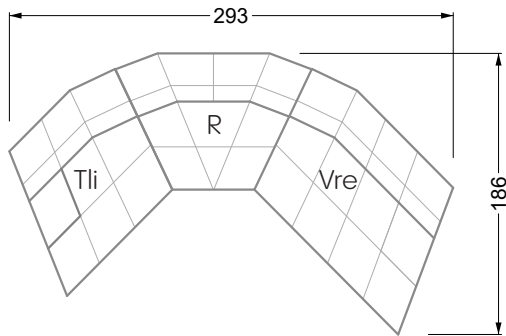

Edgy

107 • Corner sofas with short daybed

Edgy

107 • Corner sofas with long daybed

Edgy

107 • Asymmetrical corner sofas

Edgy

107 • Corner sofas seat depth 64 cm / 104 cm

Edgy

107 • Corner sofas seat depth 64 cm / 104 cm

recommendation for cushions: **D 108 Q**

recommendation for cushions: **D 108 Q**

Cloud 7

154 • Single elements • Longchair

Cloud 7

154 • Large combinations

Ocean 7

158 • Corner sofas seat depth 62 cm

Ocean 7

158 • Corner sofas seat depth 62 / 95 cm

W104-160
bed surface 160 x 200 cm

W104-180
bed surface 180 x 200 cm

W104-200
bed surface 200 x 200 cm

Box spring system mattress

Cold foam mattress

W 129-160
bed surface
160 x 200 cm

W 129-180
bed surface
180 x 200 cm

W 129-200
bed surface
200 x 200 cm

A

RP 129-80

B

RP 129-100