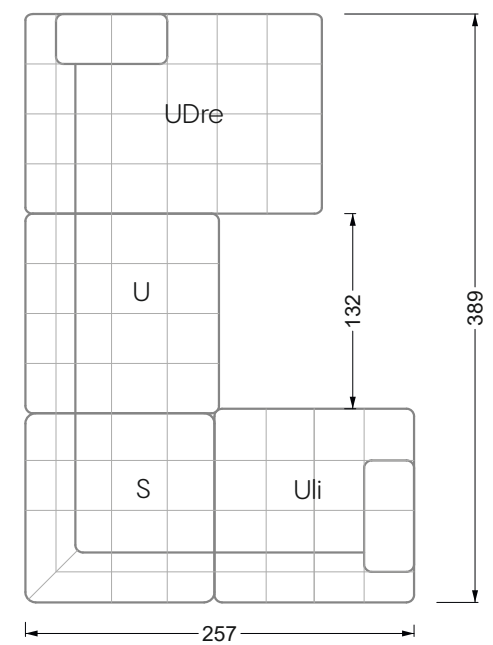

Ohlinda

118 • Corner sofas with arm- and backrests

Cocoa Island

119 • Corner sofas seat depth 62cm/95 cm

Cloud 7

154 • Large combinations

Ocean 7

158 • Corner sofas seat depth 95 cm

Ocean 7

158 • Corner sofas seat depth 62 / 95 cm

W104-160
Bed surface 160 x 200 cm

W104-180
Bed surface 180 x 200 cm

W104-200
Bed surface 200 x 200 cm

Box spring system mattress

Cold foam mattress

W 129-160

Bed surface
160 x 200 cm

W 129-180

Bed surface
180 x 200 cm

W 129-200

Bed surface
200 x 200 cm

A
RP 129-80

B
RP 129-100

C
RP 129-120