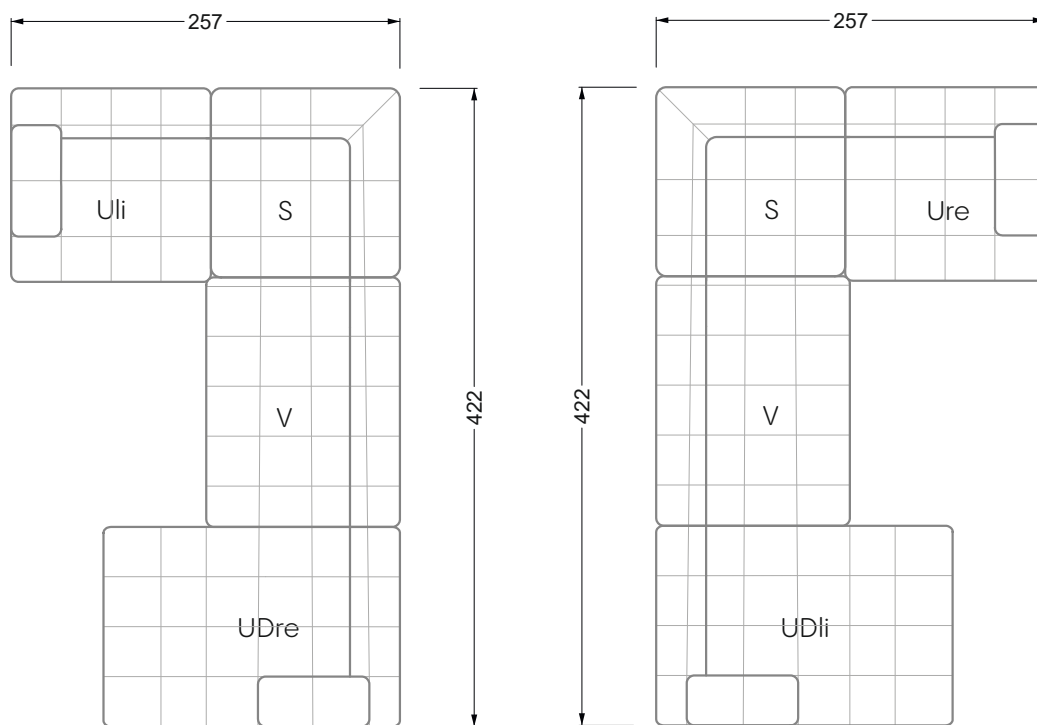

Edgy

107 • Asymmetrical corner sofas

Edgy

107 • Asymmetrical corner sofas

Edgy

107 • Corner sofas seat depth 64 cm / 104 cm

Recommendation for cushions: **D 108 Q**

Recommendation for cushions: **D 108 Q**

Ohlinda

118 • Corner sofas with arm- and backrests

Cocoa Island

119 • Corner sofas seat depth 62cm/95 cm

Cloud 7

154 • Large combinations

Ocean 7

158 • Corner sofas seat depth 95 cm

Ocean 7

158 • Corner sofas seat depth 62 / 95 cm

W104-160
Bed surface 160 x 200 cm

W104-180
Bed surface 180 x 200 cm

W104-200
Bed surface 200 x 200 cm

Box spring system mattress

Cold foam mattress

W 129-160

Bed surface
160 x 200 cm

W 129-180

Bed surface
180 x 200 cm

W 129-200

Bed surface
200 x 200 cm

A
RP 129-80

B
RP 129-100

C
RP 129-120