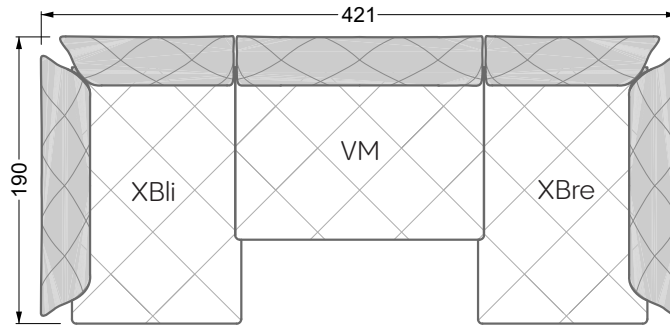

Balao

104 • Corner sofas with long daybed &
assembled backrests

Balao

104 • Corner sofas with short daybed &
assembled backrests

Balao

104 • Corner sofas with short daybed
assembled arm- and backrests

The dimensions apply to free-standing parts.

The add-on parts have an upholstery without rounding on the sides.

The end and individual parts have a rounding on their free sides (6CM).

This means that in case of a free combination of individual parts, 6cm must be deducted from the sides on the frame.

Edgy

107 • Corner sofas with short daybed

Edgy

107 • Corner sofas with long daybed

Edgy

107 • Asymmetrical corner sofas

Edgy

107 • Corner sofas seat depth 64 cm / 104 cm

Edgy

107 • Corner sofas seat depth 64 cm / 104 cm

recommendation for cushions: **D 108 Q**

recommendation for cushions: **D 108 Q**

Cloud 7

154 • Single elements • Longchair

Cloud 7

154 • Large combinations