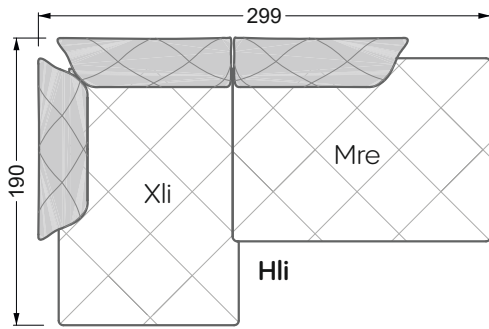

The dimensions apply to free-standing parts.

All sides of the sofa have a genuine upholstered side and can also be placed individually in the room.

If two individual parts are joined together, 6 cm (3 cm per element) must be subtracted on the extension sides, as the foam is compressed during joining.

Balao

104 • Corner sofas with short daybed &
assembled backrests

Balao

104 • Corner sofas with short daybed
assembled arm- and backrests

The dimensions apply to free-standing parts.

The add-on parts have an upholstery without rounding on the sides.

The end and individual parts have a rounding on these free sides (6CM).

This means that in case of a free combination of individual parts, 6cm must be deducted from the sides on the frame.

Edgy

107 • Corner sofas with long daybed

Edgy

107 • Asymmetrical corner sofas

Edgy

107 • Asymmetrical corner sofas

Edgy

107 • Corner sofas seat depth 64 cm / 104 cm

Recommendation for cushions: **D 108 Q**

Recommendation for cushions: **D 108 Q**