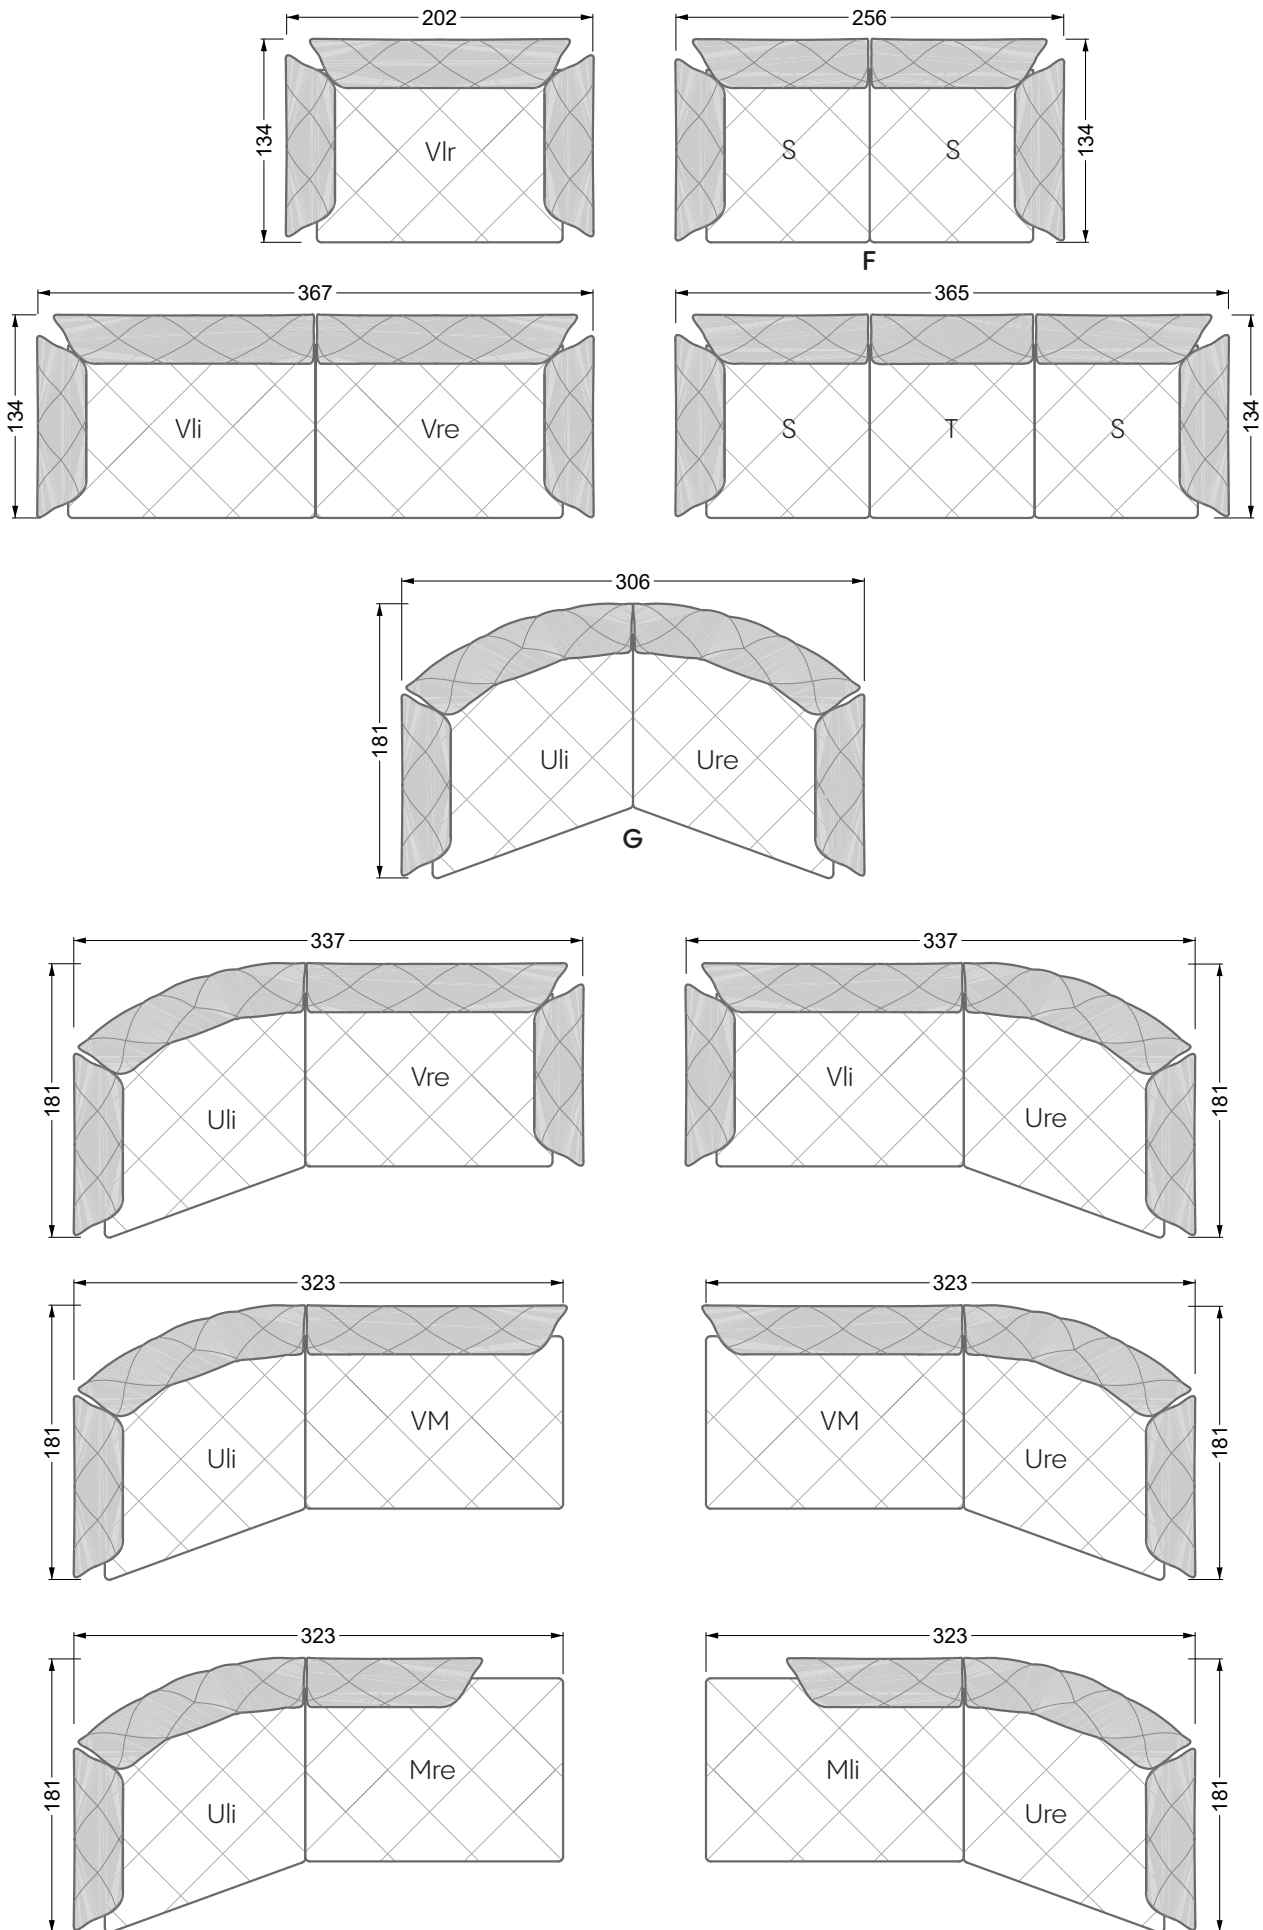

Balao

104 • Corner sofas with long daybed &
assembled backrests

Balao

104 • Corner sofas with short daybed &
assembled backrests

Balao

104 • Corner sofas with short daybed
assembled arm- and backrests

The dimensions apply to free-standing parts.

Edgy

107 • Corner sofas with short daybed

Edgy

107 • Corner sofas with long daybed

Edgy

107 • Asymmetrical corner sofas

Edgy

107 • Corner sofas seat depth 64 cm / 104 cm

Ocean 7

158 • Corner sofas seat depth 62 cm

Ocean 7

158 • Corner sofas seat depth 62 / 95 cm

W104-160
bed surface 160 x 200 cm

W104-180
bed surface 180 x 200 cm

W104-200
bed surface 200 x 200 cm

Box spring system mattress

width: 202,5 cm

W 129-160

6-some

width: 243,0 cm

SET 1.3

W 129-160

7-some

width: 283,5 cm