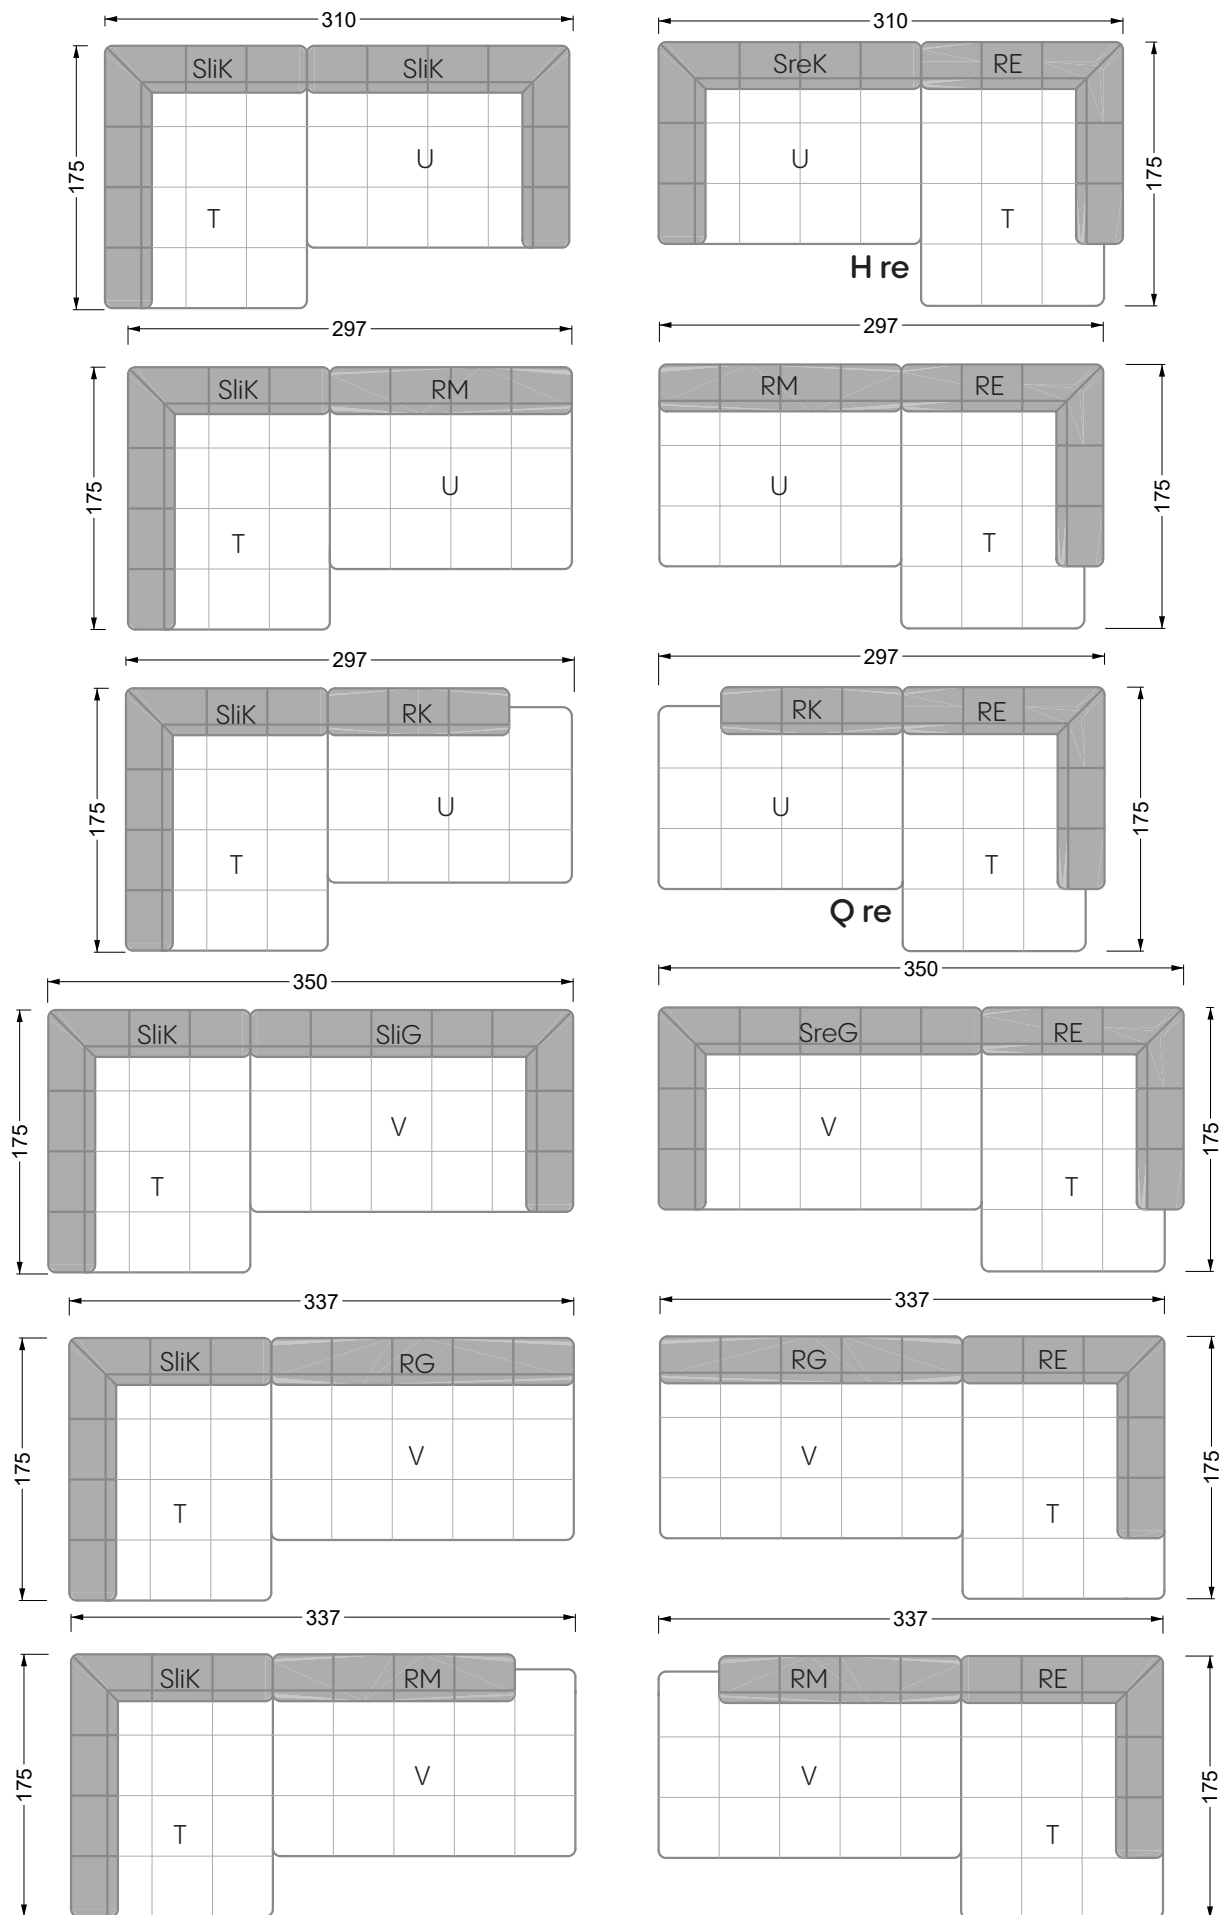

Balao

104 • Corner sofas with long daybed &
assembled backrests

Balao

104 • Corner sofas with short daybed &
assembled backrests

Balao

104 • Corner sofas with short daybed
assembled arm- and backrests

The dimensions apply to free-standing parts.

The add-on parts have an upholstery without rounding on the sides.

The end and individual parts have a rounding on their free sides (6CM).

This means that in case of a free combination of individual parts, 6cm must be deducted from the sides on the frame.

Edgy

107 • Corner sofas with short daybed

Edgy

107 • Corner sofas with long daybed

Edgy

107 • Asymmetrical corner sofas

Edgy

107 • Corner sofas seat depth 64 cm / 104 cm

Ocean 7

158 • Corner sofas seat depth 62 cm

Ocean 7

158 • Corner sofas seat depth 62 / 95 cm

W104-160
bed surface 160 x 200 cm

W104-180
bed surface 180 x 200 cm

W104-200
bed surface 200 x 200 cm

Box spring system mattress