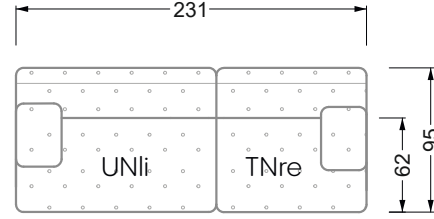

Ohlinda

118 • Corner sofas with arm- and backrests

Cocoa Island

119 • Corner sofas seat depth 62cm/95 cm

Cloud 7

154 • Large combinations

Ocean 7

158 • Corner sofas seat depth 95 cm

Bed surface
160 x 200 cm

W 129-180

Bed surface
180 x 200 cm

W 129-200

Bed surface
200 x 200 cm

A
RP 129-80

B
RP 129-100

C
RP 129-120