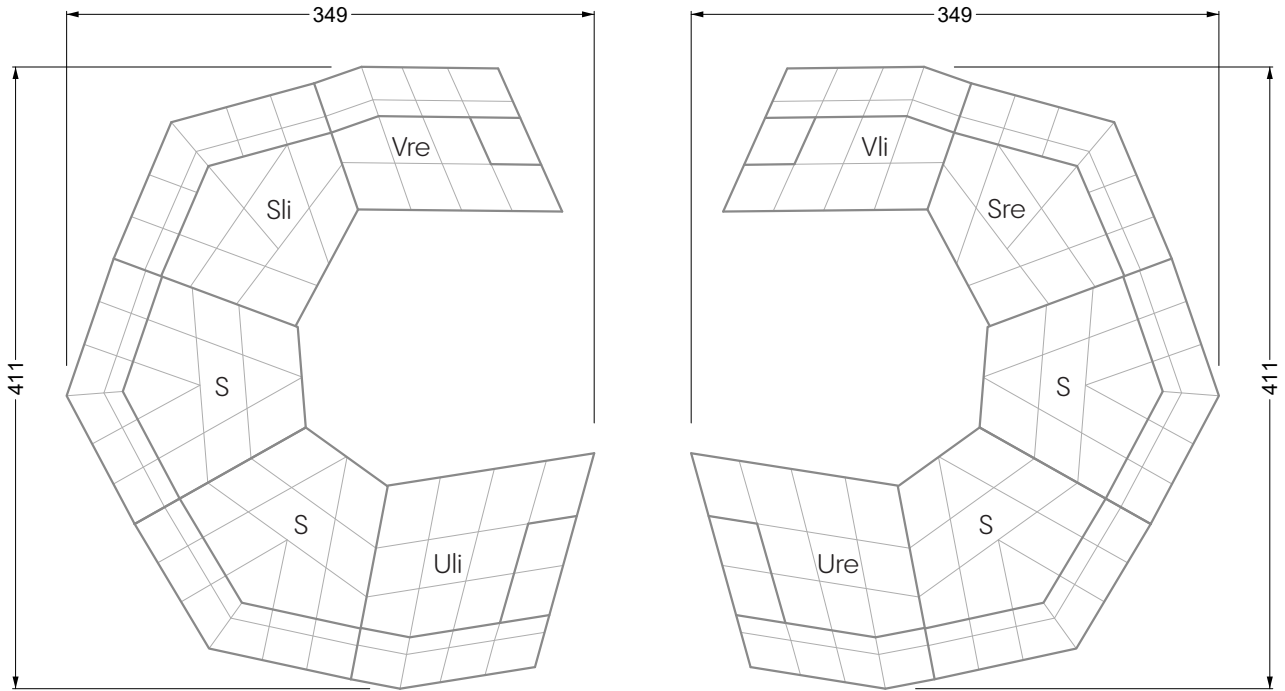

Edgy

107 • Corner sofas with short daybed

Edgy

107 • Corner sofas with long daybed

Edgy

107 • Asymmetrical corner sofas

Edgy

107 • Corner sofas seat depth 64 cm / 104 cm

Edgy

107 • Corner sofas seat depth 64 cm / 104 cm

recommendation for cushions: **D 108 Q**

recommendation for cushions: **D 108 Q**

Cloud 7

154 • Single elements • Longchair

Cloud 7

154 • Large combinations

Ocean 7

158 • Corner sofas seat depth 62 cm

Ocean 7

158 • Corner sofas seat depth 62 / 95 cm

W104-160
bed surface 160 x 200 cm

W104-180
bed surface 180 x 200 cm

W104-200
bed surface 200 x 200 cm

Box spring system mattress

width: 202,5 cm

W 129-160

6-some

width: 243,0 cm

SET 1.3

W 129-160

7-some

width: 283,5 cm