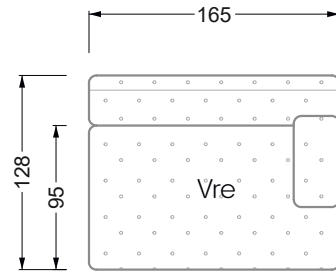

The end and individual parts have a rounding on these free sides (6CM).

This means that in case of a free combination of individual parts, 6cm must be deducted from the sides on the frame.

Edgy

107 • Corner sofas with long daybed

Edgy

107 • Asymmetrical corner sofas

Edgy

107 • Asymmetrical corner sofas

Edgy

107 • Corner sofas seat depth 64 cm / 104 cm

Recommendation for cushions: **D 108 Q**

Recommendation for cushions: **D 108 Q**

Ohlinda

118 • Corner sofas with arm- and backrests

Cocoa Island

119 • Corner sofas seat depth 62cm/95 cm

Cloud 7

154 • Large combinations

Ocean 7

158 • Corner sofas seat depth 95 cm