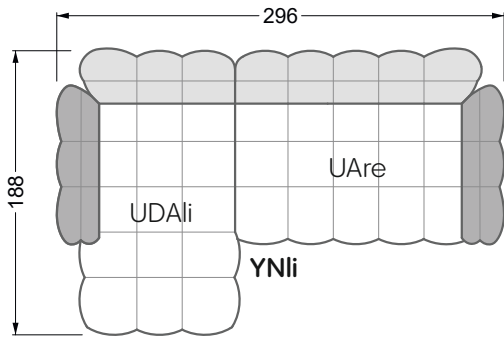

Beds

104 / Balaa0 Bed	123
129 / Creole Bed	124
130 / Fey0 Bed	155
154 / Cloud 7 Bed	156

Couch- & Coffeetables	157
----------------------------------	-----

Armchairs	158
------------------	-----

Dining & Chairs	159
----------------------------	-----

The dimensions apply to free-standing parts.

All sides of the sofa have a genuine upholstered side and can also be placed individually in the room.

If two individual parts are joined together, 6 cm (3 cm per element) must be subtracted on the extension sides, as the foam is compressed during joining.

Balao

104 • Corner sofas with short daybed &
assembled backrests

Balao

104 • Corner sofas with short daybed
assembled arm- and backrests

The dimensions apply to free-standing parts.

The add-on parts have an upholstery without rounding on the sides.

The end and individual parts have a rounding on these free sides (6CM).

This means that in case of a free combination of individual parts, 6cm must be deducted from the sides on the frame.

Edgy

107 • Corner sofas with long daybed