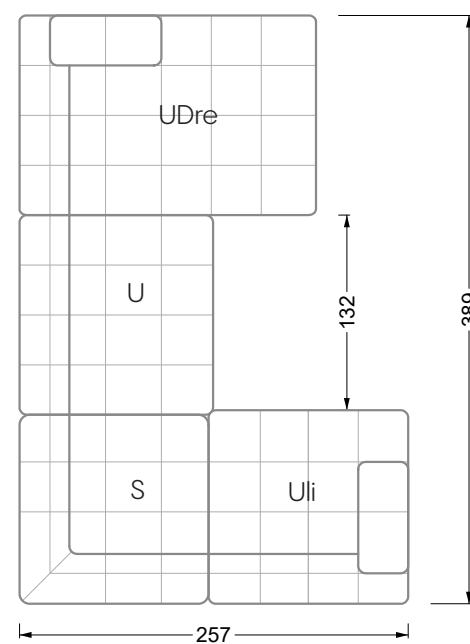

Edgy

107 • Corner sofas seat depth 64 cm / 104 cm

recommendation for cushions: **D 108 Q**

recommendation for cushions: **D 108 Q**

Cloud 7

154 • Single elements • Longchair

Cloud 7

154 • Large combinations

Ocean 7

158 • Corner sofas seat depth 62 cm

Ocean 7

158 • Corner sofas seat depth 62 / 95 cm

W104-160
bed surface 160 x 200 cm

W104-180
bed surface 180 x 200 cm

W104-200
bed surface 200 x 200 cm

Box spring system mattress

Cold foam mattress

W 129-160
bed surface
160 x 200 cm

W 129-180
bed surface
180 x 200 cm

W 129-200
bed surface
200 x 200 cm

A

RP 129-80

B

RP 129-100

width: 202,5 cm

W 129-160

6-some

width: 243,0 cm

SET 1.3

W 129-160

7-some

width: 283,5 cm