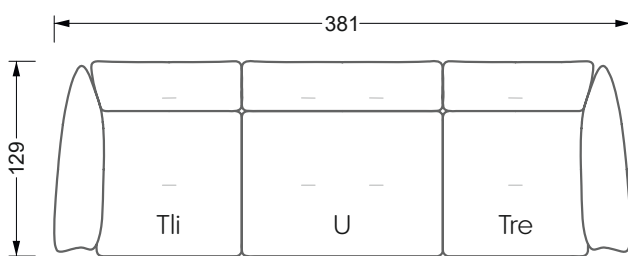

Beds

104 / Balaa0 Bed	123
129 / Creole Bed	124
130 / Fey0 Bed	155
154 / Cloud 7 Bed	156

Couch- & Coffeetables	157
----------------------------------	-----

Armchairs	158
------------------	-----

Dining & Chairs	159
----------------------------	-----

The dimensions apply to free-standing parts.

All sides of the sofa have a genuine upholstered side and can also be placed individually in the room.

If two individual parts are joined together, 6 cm (3 cm per element) must be subtracted on the extension sides, as the foam is compressed during joining.

Balao

104 • Corner sofas with short daybed &
assembled backrests

Balao

104 • Corner sofas with short daybed
assembled arm- and backrests

The dimensions apply to free-standing parts.

The add-on parts have an upholstery without rounding on the sides.

The end and individual parts have a rounding on these free sides (6CM).

This means that in case of a free combination of individual parts, 6cm must be deducted from the sides on the frame.

Edgy

107 • Corner sofas with long daybed