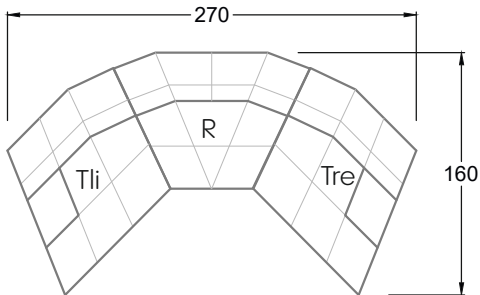

Edgy

107 • Asymmetrical corner sofas

Edgy

107 • Asymmetrical corner sofas

Edgy

107 • Corner sofas seat depth 64 cm / 104 cm

Recommendation for cushions: **D 108 Q**

Recommendation for cushions: **D 108 Q**

Ohlinda

118 • Corner sofas with arm- and backrests

Cocoa Island

119 • Corner sofas seat depth 62cm/95 cm

Cloud 7

154 • Large combinations

Ocean 7

158 • Corner sofas seat depth 95 cm

Ocean 7

158 • Corner sofas seat depth 62 / 95 cm

W104-160
Bed surface 160 x 200 cm

W104-180
Bed surface 180 x 200 cm

W104-200
Bed surface 200 x 200 cm

Box spring system mattress

Cold foam mattress

W 129-160

Bed surface
160 x 200 cm

W 129-180

Bed surface
180 x 200 cm

W 129-200

Bed surface
200 x 200 cm

A
RP 129-80

B
RP 129-100

C
RP 129-120