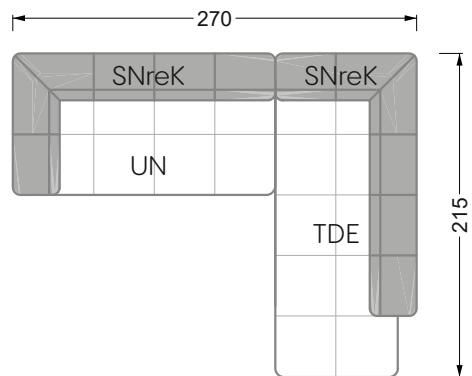

Balao

104 • Corner sofas with short daybed &
assembled backrests

Balao

104 • Corner sofas with short daybed
assembled arm- and backrests

The dimensions apply to free-standing parts.

The add-on parts have an upholstery without rounding on the sides.

The end and individual parts have a rounding on these free sides (6CM).

This means that in case of a free combination of individual parts, 6cm must be deducted from the sides on the frame.

Edgy

107 • Corner sofas with long daybed

Edgy

107 • Asymmetrical corner sofas

Edgy

107 • Asymmetrical corner sofas

Edgy

107 • Corner sofas seat depth 64 cm / 104 cm

Recommendation for cushions: **D 108 Q**

Recommendation for cushions: **D 108 Q**

Ohlinda

118 • Corner sofas with arm- and backrests

Cocoa Island

119 • Corner sofas seat depth 62cm/95 cm

Cloud 7

154 • Large combinations

Ocean 7

158 • Corner sofas seat depth 95 cm