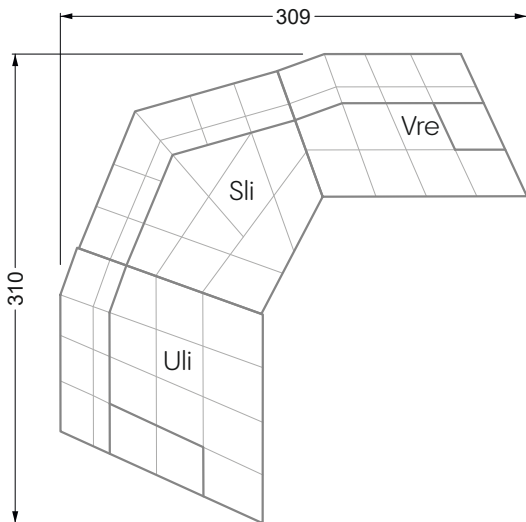

Edgy

107 • Asymmetrical corner sofas

Edgy

107 • Asymmetrical corner sofas

Edgy

107 • Corner sofas seat depth 64 cm / 104 cm

Recommendation for cushions: **D 108 Q**

Recommendation for cushions: **D 108 Q**

Ohlinda

118 • Corner sofas with arm- and backrests

Cocoa Island

119 • Corner sofas seat depth 62cm/95 cm

Cloud 7

154 • Large combinations

Ocean 7

158 • Corner sofas seat depth 95 cm

Ocean 7

158 • Corner sofas seat depth 62 / 95 cm

W104-160
Bed surface 160 x 200 cm

W104-180
Bed surface 180 x 200 cm

W104-200
Bed surface 200 x 200 cm

Box spring system mattress

Cold foam mattress

W 129-160

Bed surface
160 x 200 cm

W 129-180

Bed surface
180 x 200 cm

W 129-200

Bed surface
200 x 200 cm

A
RP 129-80

B
RP 129-100

C
RP 129-120