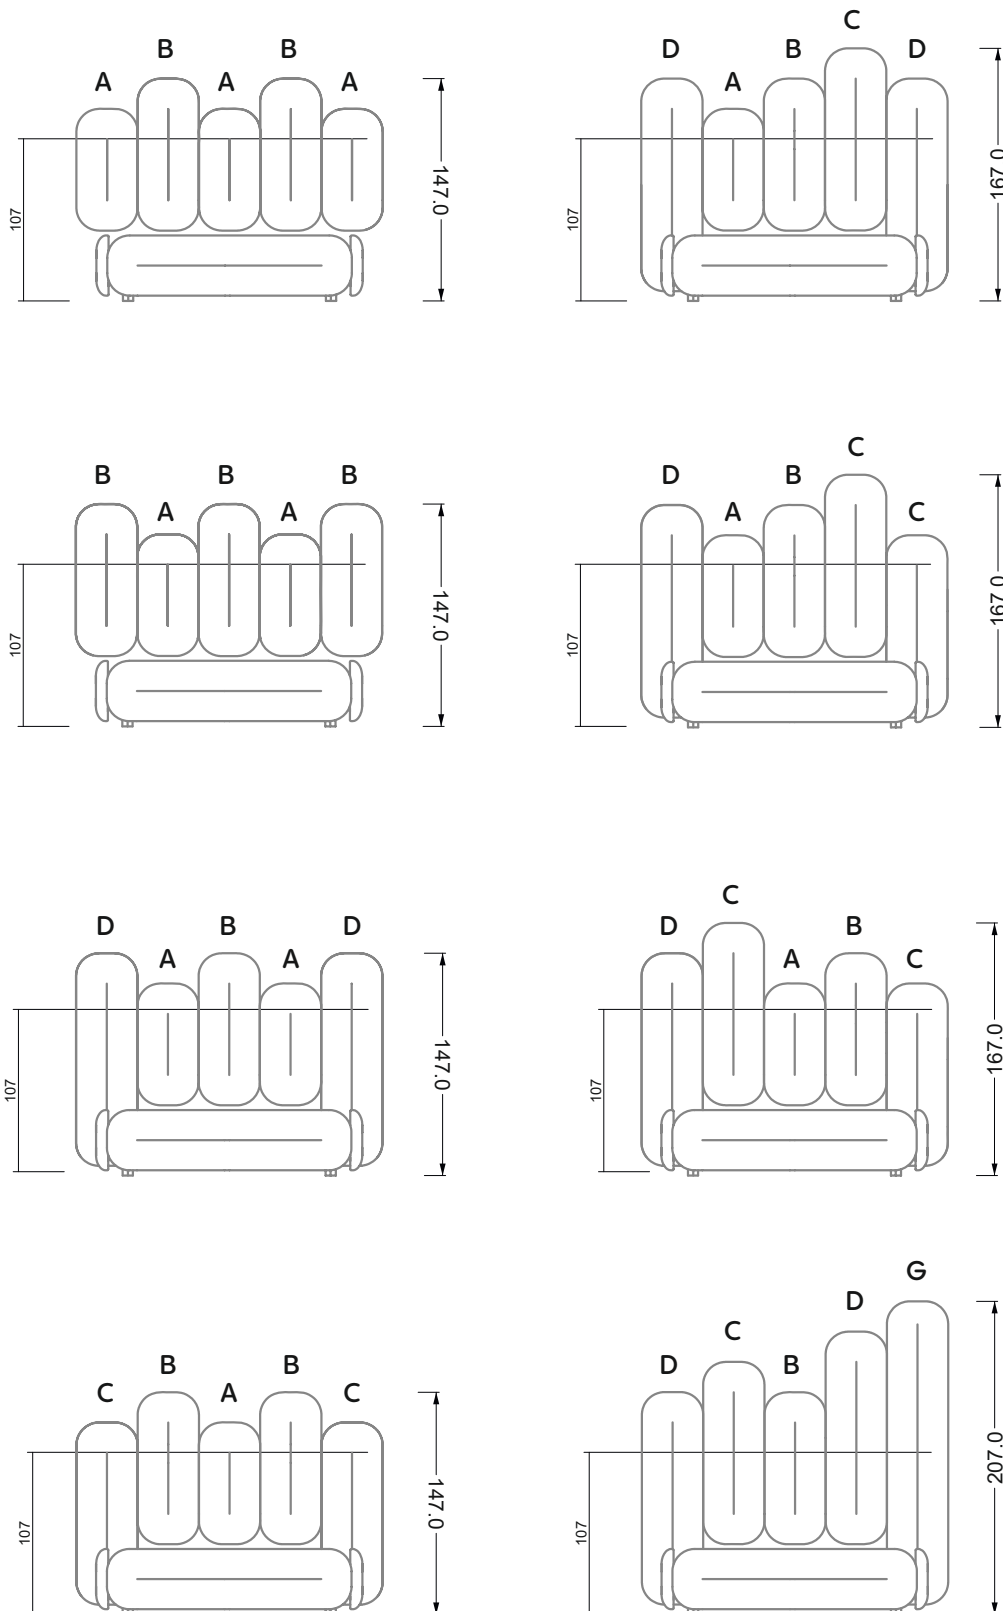

Ocean 7

158 • Corner sofas seat depth 62 / 95 cm

W104-160
Bed surface 160 x 200 cm

W104-180
Bed surface 180 x 200 cm

W104-200
Bed surface 200 x 200 cm

Box spring system mattress

Cold foam mattress

W 129-160

Bed surface
160 x 200 cm

W 129-180

Bed surface
180 x 200 cm

W 129-200

Bed surface
200 x 200 cm

A
RP 129-80

B
RP 129-100

C
RP 129-120

Width: 176,0 cm

W 129-160

5-some

Width: 202,5 cm

6-some

Width: 243,0 cm

W 129-160

7-some

Width: 283,5 cm

8-some

Width: 324,0 cm

9-some

Width: 364,5 cm

W 129-160

5-some

Width: 202,5 cm