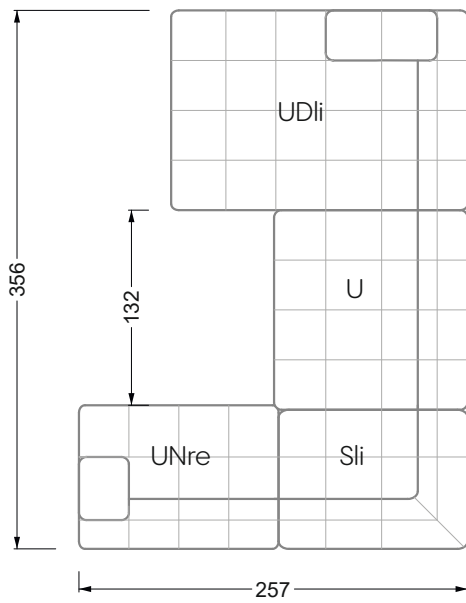

Ohlinda

118 • Corner sofas with arm- and backrests

Cocoa Island

119 • Corner sofas seat depth 62cm/95 cm

Cloud 7

154 • Large combinations

Ocean 7

158 • Corner sofas seat depth 95 cm

Ocean 7

158 • Corner sofas seat depth 62 / 95 cm

W104-160
Bed surface 160 x 200 cm

W104-180
Bed surface 180 x 200 cm

W104-200
Bed surface 200 x 200 cm

Box spring system mattress

Cold foam mattress

W 129-160

Bed surface
160 x 200 cm

W 129-180

Bed surface
180 x 200 cm

W 129-200

Bed surface
200 x 200 cm

A
RP 129-80

B
RP 129-100

C
RP 129-120