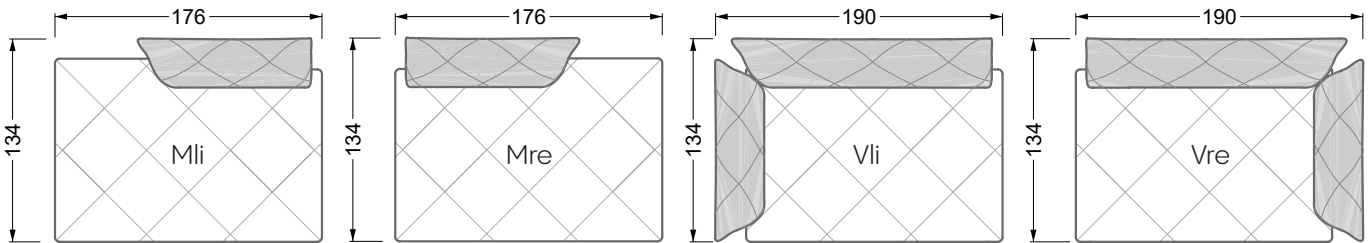

Balao

104 • Corner sofas with long daybed &
assembled backrests

Balao

104 • Corner sofas with short daybed &
assembled backrests

Balao

104 • Corner sofas with short daybed
assembled arm- and backrests

The dimensions apply to free-standing parts.

The add-on parts have an upholstery without rounding on the sides.

The end and individual parts have a rounding on their free sides (6CM).

This means that in case of a free combination of individual parts, 6cm must be deducted from the sides on the frame.

Edgy

107 • Corner sofas with short daybed

Edgy

107 • Corner sofas with long daybed

Edgy

107 • Asymmetrical corner sofas

Edgy

107 • Corner sofas seat depth 64 cm / 104 cm

Edgy

107 • Corner sofas seat depth 64 cm / 104 cm

recommendation for cushions: **D 108 Q**

recommendation for cushions: **D 108 Q**

Cloud 7

154 • Single elements • Longchair

Cloud 7

154 • Large combinations