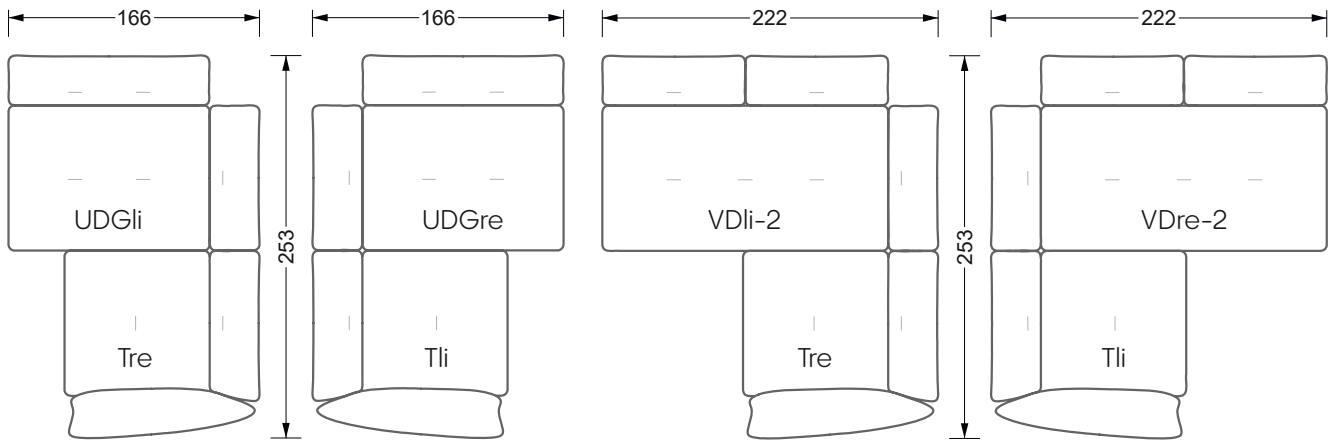

Beds

104 / Balaa0 Bed	123
129 / Creole Bed	124
130 / Fey0 Bed	155
154 / Cloud 7 Bed	156

Couch- & Coffeetables	157
----------------------------------	-----

Armchairs	158
------------------	-----

Dining & Chairs	159
----------------------------	-----

The dimensions apply to free-standing parts.

All sides of the sofa have a genuine upholstered side and can also be placed individually in the room.

If two individual parts are joined together, 6 cm (3 cm per element) must be subtracted on the extension sides, as the foam is compressed during joining.

Balao

104 • Corner sofas with short daybed &
assembled backrests

Balao

104 • Corner sofas with short daybed
assembled arm- and backrests

The dimensions apply to free-standing parts.

The add-on parts have an upholstery without rounding on the sides.

The end and individual parts have a rounding on these free sides (6CM).

This means that in case of a free combination of individual parts, 6cm must be deducted from the sides on the frame.

Edgy

107 • Corner sofas with long daybed