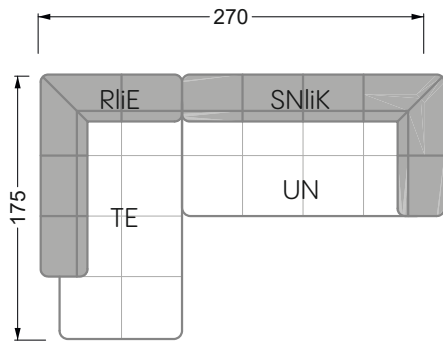

Balao

104 • Corner sofas with short daybed &
assembled backrests

Balao

104 • Corner sofas with short daybed
assembled arm- and backrests

The dimensions apply to free-standing parts.

The add-on parts have an upholstery without rounding on the sides.

The end and individual parts have a rounding on these free sides (6CM).

This means that in case of a free combination of individual parts, 6cm must be deducted from the sides on the frame.

Edgy

107 • Corner sofas with long daybed

Edgy

107 • Asymmetrical corner sofas

Edgy

107 • Asymmetrical corner sofas

Edgy

107 • Corner sofas seat depth 64 cm / 104 cm

Recommendation for cushions: **D 108 Q**

Recommendation for cushions: **D 108 Q**

Ohlinda

118 • Corner sofas with arm- and backrests

Cocoa Island

119 • Corner sofas seat depth 62cm/95 cm

Cloud 7

154 • Large combinations

Ocean 7

158 • Corner sofas seat depth 95 cm