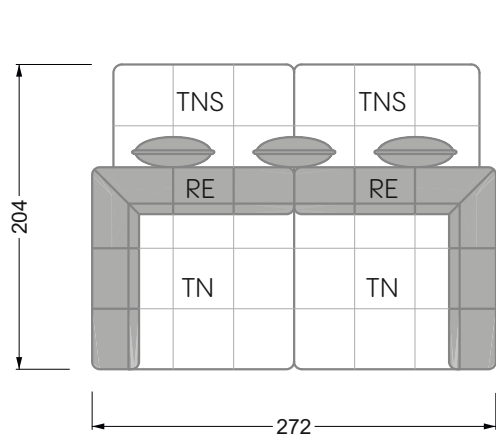

Balao

104 • Corner sofas with short daybed &
assembled backrests

Balao

104 • Corner sofas with short daybed
assembled arm- and backrests

The dimensions apply to free-standing parts.

The add-on parts have an upholstery without rounding on the sides.

The end and individual parts have a rounding on these free sides (6CM).

This means that in case of a free combination of individual parts, 6cm must be deducted from the sides on the frame.

Edgy

107 • Corner sofas with long daybed

Edgy

107 • Asymmetrical corner sofas

Edgy

107 • Asymmetrical corner sofas

Edgy

107 • Corner sofas seat depth 64 cm / 104 cm

Recommendation for cushions: **D 108 Q**

Recommendation for cushions: **D 108 Q**

Ohlinda

118 • Corner sofas with arm- and backrests

Cocoa Island

119 • Corner sofas seat depth 62cm/95 cm

Cloud 7

154 • Large combinations

Ocean 7

158 • Corner sofas seat depth 95 cm