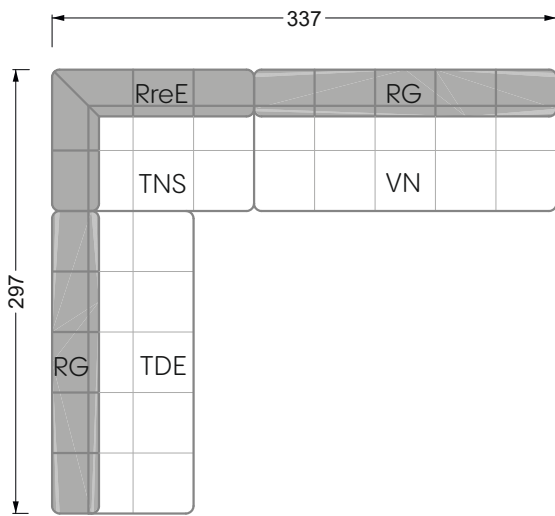

Balao

104 • Corner sofas with short daybed &
assembled backrests

Balao

104 • Corner sofas with short daybed
assembled arm- and backrests

The dimensions apply to free-standing parts.

The add-on parts have an upholstery without rounding on the sides.

The end and individual parts have a rounding on these free sides (6CM).

This means that in case of a free combination of individual parts, 6cm must be deducted from the sides on the frame.

Edgy

107 • Corner sofas with long daybed

Edgy

107 • Asymmetrical corner sofas

Edgy

107 • Asymmetrical corner sofas

Edgy

107 • Corner sofas seat depth 64 cm / 104 cm

Recommendation for cushions: **D 108 Q**

Recommendation for cushions: **D 108 Q**

Ohlinda

118 • Corner sofas with arm- and backrests

Cocoa Island

119 • Corner sofas seat depth 62cm/95 cm

Cloud 7

154 • Large combinations

Ocean 7

158 • Corner sofas seat depth 95 cm