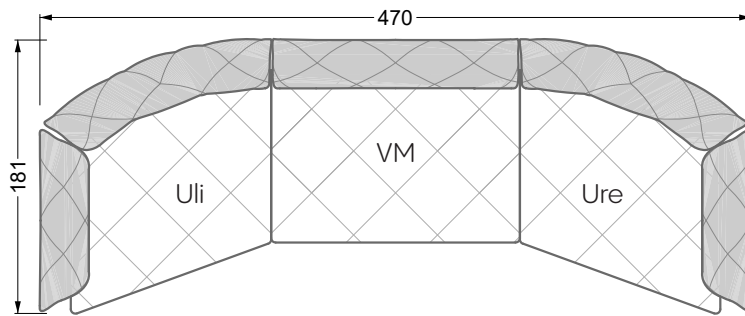

Balao

104 • Corner sofas with long daybed &
assembled backrests

Balao

104 • Corner sofas with short daybed &
assembled backrests

Balao

104 • Corner sofas with short daybed
assembled arm- and backrests

The dimensions apply to free-standing parts.

The add-on parts have an upholstery without rounding on the sides.

The end and individual parts have a rounding on their free sides (6CM).

This means that in case of a free combination of individual parts, 6cm must be deducted from the sides on the frame.

Edgy

107 • Corner sofas with short daybed

Edgy

107 • Corner sofas with long daybed

Edgy

107 • Asymmetrical corner sofas

Edgy

107 • Corner sofas seat depth 64 cm / 104 cm