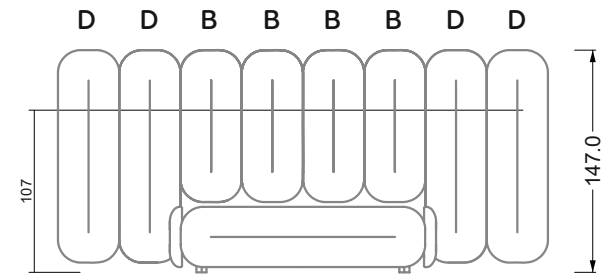

Bed surface
160 x 200 cm

W 129-180

Bed surface
180 x 200 cm

W 129-200

Bed surface
200 x 200 cm

A
RP 129-80

B
RP 129-100

C
RP 129-120

Width: 176,0 cm

W 129-160

5-some

Width: 202,5 cm

6-some

Width: 243,0 cm

W 129-160

7-some

Width: 283,5 cm

8-some

Width: 324,0 cm

9-some

Width: 364,5 cm

W 129-160

5-some

Width: 202,5 cm

Width: 324,0 cm

9-some

Width: 364,5 cm

W 129-160

5-some

Width: 202,5 cm

6-some

Width: 243,0 cm