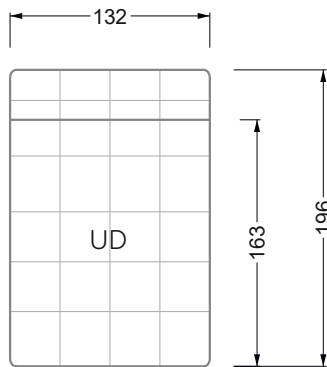

Edgy

107 • Asymmetrical corner sofas

Edgy

107 • Asymmetrical corner sofas

Edgy

107 • Corner sofas seat depth 64 cm / 104 cm

Recommendation for cushions: **D 108 Q**

Recommendation for cushions: **D 108 Q**

Ohlinda

118 • Corner sofas with arm- and backrests

Cocoa Island

119 • Corner sofas seat depth 62cm/95 cm

Cloud 7

154 • Large combinations

Ocean 7

158 • Corner sofas seat depth 95 cm

Bed surface
160 x 200 cm

W 129-180

Bed surface
180 x 200 cm

W 129-200

Bed surface
200 x 200 cm

A
RP 129-80

B
RP 129-100

C
RP 129-120

Width: 283,5 cm

8-some

Width: 324,0 cm

9-some

Width: 364,5 cm

W 129-160

5-some

Width: 202,5 cm