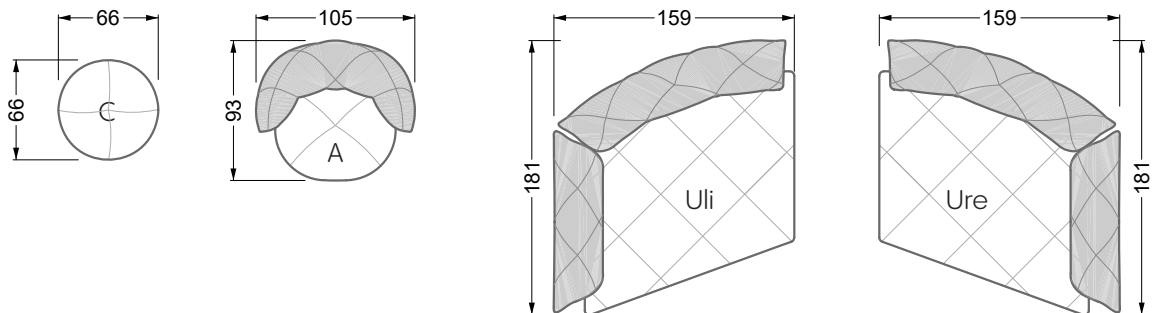

Balao

104 • Corner sofas with long daybed &
assembled backrests

Balao

104 • Corner sofas with short daybed &
assembled backrests

Balao

104 • Corner sofas with short daybed
assembled arm- and backrests

The dimensions apply to free-standing parts.

Edgy

107 • Corner sofas with short daybed

Edgy

107 • Corner sofas with long daybed

Edgy

107 • Asymmetrical corner sofas

Edgy

107 • Corner sofas seat depth 64 cm / 104 cm

Edgy

107 • Corner sofas seat depth 64 cm / 104 cm

recommendation for cushions: **D 108 Q**

recommendation for cushions: **D 108 Q**

Cloud 7

154 • Single elements • Longchair

Cloud 7

154 • Large combinations

width: 202,5 cm

W 129-160

6-some

width: 243,0 cm

SET 1.3

W 129-160

7-some

width: 283,5 cm