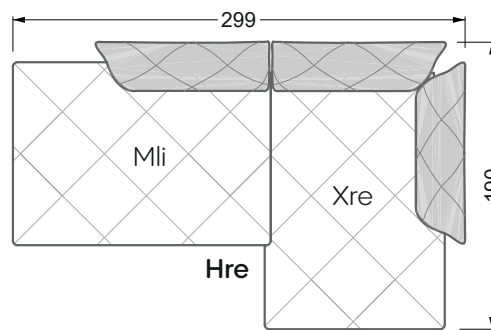

The dimensions apply to free-standing parts.

All sides of the sofa have a genuine upholstered side and can also be placed individually in the room.

If two individual parts are joined together, 6 cm (3 cm per element) must be subtracted on the extension sides, as the foam is compressed during joining.

Balao

104 • Corner sofas with short daybed &
assembled backrests

Balao

104 • Corner sofas with short daybed
assembled arm- and backrests

The dimensions apply to free-standing parts.

The add-on parts have an upholstery without rounding on the sides.

The end and individual parts have a rounding on these free sides (6CM).

This means that in case of a free combination of individual parts, 6cm must be deducted from the sides on the frame.

Edgy

107 • Corner sofas with long daybed

Edgy

107 • Asymmetrical corner sofas

Edgy

107 • Asymmetrical corner sofas

Edgy

107 • Corner sofas seat depth 64 cm / 104 cm

Recommendation for cushions: **D 108 Q**

Recommendation for cushions: **D 108 Q**