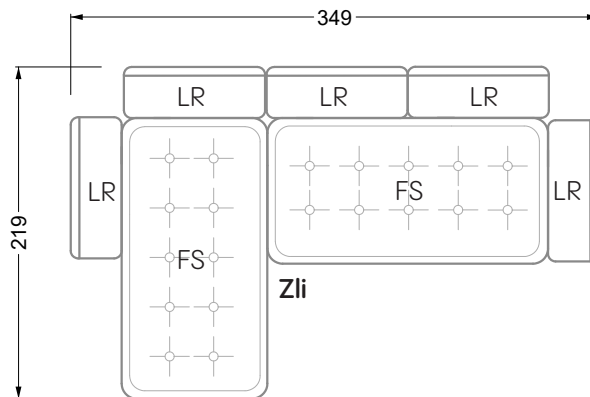

Balao

104 • Corner sofas with long daybed &
assembled backrests

Balao

104 • Corner sofas with short daybed &
assembled backrests

Balao

104 • Corner sofas with short daybed
assembled arm- and backrests

The dimensions apply to free-standing parts.

Edgy

107 • Corner sofas with short daybed

Edgy

107 • Corner sofas with long daybed

Edgy

107 • Asymmetrical corner sofas

Edgy

107 • Corner sofas seat depth 64 cm / 104 cm

Edgy

107 • Corner sofas seat depth 64 cm / 104 cm

recommendation for cushions: **D 108 Q**

recommendation for cushions: **D 108 Q**

Cloud 7

154 • Single elements • Longchair

Cloud 7

154 • Large combinations

Ocean 7

158 • Corner sofas seat depth 62 cm

Ocean 7

158 • Corner sofas seat depth 62 / 95 cm

W104-160
bed surface 160 x 200 cm

W104-180
bed surface 180 x 200 cm

W104-200
bed surface 200 x 200 cm

Box spring system mattress