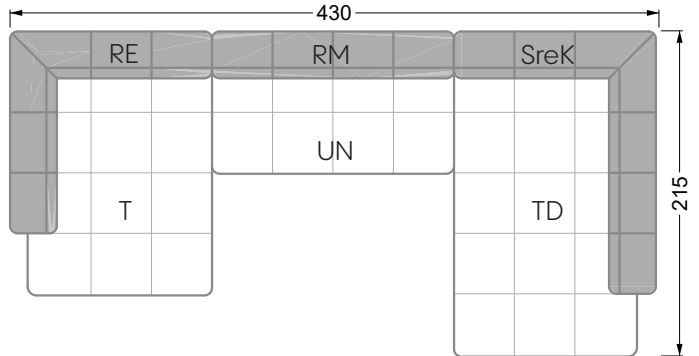

Balao

104 • Corner sofas with long daybed &
assembled backrests

Balao

104 • Corner sofas with short daybed &
assembled backrests

Balao

104 • Corner sofas with short daybed
assembled arm- and backrests

The dimensions apply to free-standing parts.

Edgy

107 • Corner sofas with short daybed

Edgy

107 • Corner sofas with long daybed

Edgy

107 • Asymmetrical corner sofas

Edgy

107 • Corner sofas seat depth 64 cm / 104 cm

Edgy

107 • Corner sofas seat depth 64 cm / 104 cm

recommendation for cushions: **D 108 Q**

recommendation for cushions: **D 108 Q**

Cloud 7

154 • Single elements • Longchair

Cloud 7

154 • Large combinations

Ocean 7

158 • Corner sofas seat depth 62 cm

Ocean 7

158 • Corner sofas seat depth 62 / 95 cm

W104-160
bed surface 160 x 200 cm

W104-180
bed surface 180 x 200 cm

W104-200
bed surface 200 x 200 cm

Box spring system mattress