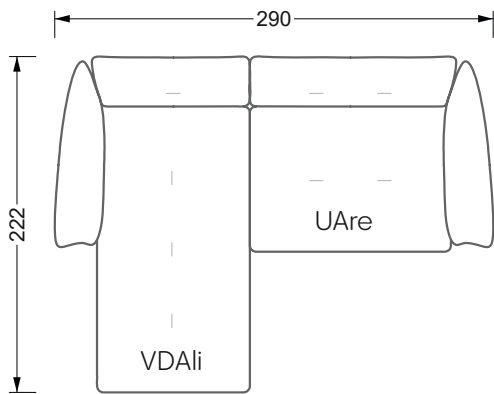

The dimensions apply to free-standing parts.

All sides of the sofa have a genuine upholstered side and can also be placed individually in the room.

If two individual parts are joined together, 6 cm (3 cm per element) must be subtracted on the extension sides, as the foam is compressed during joining.