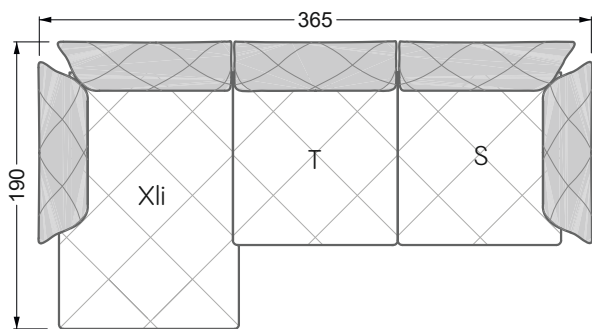

The dimensions apply to free-standing parts.

All sides of the sofa have a genuine upholstered side and can also be placed individually in the room.

If two individual parts are joined together, 6 cm (3 cm per element) must be subtracted on the extension sides, as the foam is compressed during joining.

Balao

104 • Corner sofas with short daybed &
assembled backrests

Balao

104 • Corner sofas with short daybed
assembled arm- and backrests

The dimensions apply to free-standing parts.

The add-on parts have an upholstery without rounding on the sides.

The end and individual parts have a rounding on these free sides (6CM).

This means that in case of a free combination of individual parts, 6cm must be deducted from the sides on the frame.

Edgy

107 • Corner sofas with long daybed

Edgy

107 • Asymmetrical corner sofas

Edgy

107 • Asymmetrical corner sofas

Edgy

107 • Corner sofas seat depth 64 cm / 104 cm

Recommendation for cushions: **D 108 Q**

Recommendation for cushions: **D 108 Q**