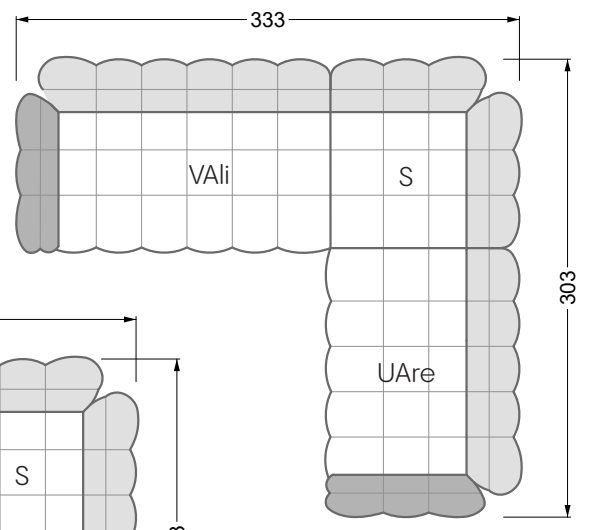

Balao

104 • Corner sofas with long daybed &
assembled backrests

Balao

104 • Corner sofas with short daybed &
assembled backrests

Balao

104 • Corner sofas with short daybed
assembled arm- and backrests

The dimensions apply to free-standing parts.

The add-on parts have an upholstery without rounding on the sides.

The end and individual parts have a rounding on their free sides (6CM).

This means that in case of a free combination of individual parts, 6cm must be deducted from the sides on the frame.

Edgy

107 • Corner sofas with short daybed

Edgy

107 • Corner sofas with long daybed

Edgy

107 • Asymmetrical corner sofas

Edgy

107 • Corner sofas seat depth 64 cm / 104 cm

width: 202,5 cm

W 129-160

6-some

width: 243,0 cm

SET 1.3

W 129-160

7-some

width: 283,5 cm