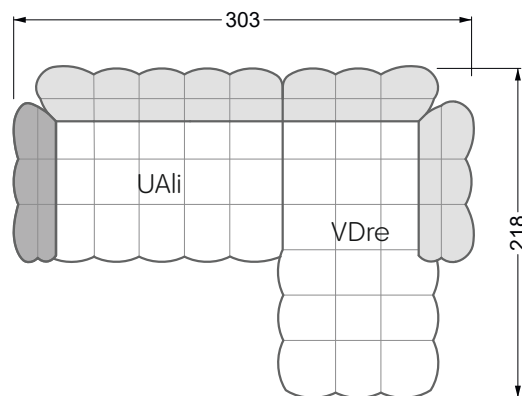

The dimensions apply to free-standing parts.

All sides of the sofa have a genuine upholstered side and can also be placed individually in the room.

If two individual parts are joined together, 6 cm (3 cm per element) must be subtracted on the extension sides, as the foam is compressed during joining.

Balao

104 • Corner sofas with short daybed &
assembled backrests

Balao

104 • Corner sofas with short daybed
assembled arm- and backrests

The dimensions apply to free-standing parts.

The add-on parts have an upholstery without rounding on the sides.

The end and individual parts have a rounding on these free sides (6CM).

This means that in case of a free combination of individual parts, 6cm must be deducted from the sides on the frame.

Edgy

107 • Corner sofas with long daybed

Edgy

107 • Asymmetrical corner sofas

Edgy

107 • Asymmetrical corner sofas

Edgy

107 • Corner sofas seat depth 64 cm / 104 cm

Recommendation for cushions: **D 108 Q**

Recommendation for cushions: **D 108 Q**