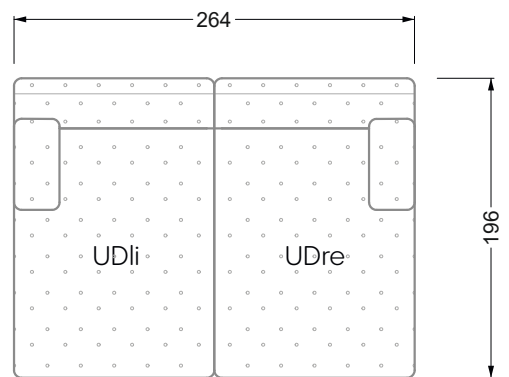

Balao

104 • Corner sofas with short daybed &
assembled backrests

Balao

104 • Corner sofas with short daybed
assembled arm- and backrests

The dimensions apply to free-standing parts.

The add-on parts have an upholstery without rounding on the sides.

The end and individual parts have a rounding on these free sides (6CM).

This means that in case of a free combination of individual parts, 6cm must be deducted from the sides on the frame.

Edgy

107 • Corner sofas with long daybed

Edgy

107 • Asymmetrical corner sofas

Edgy

107 • Asymmetrical corner sofas

Edgy

107 • Corner sofas seat depth 64 cm / 104 cm

Recommendation for cushions: **D 108 Q**

Recommendation for cushions: **D 108 Q**

Ohlinda

118 • Corner sofas with arm- and backrests

Cocoa Island

119 • Corner sofas seat depth 62cm/95 cm

Cloud 7

154 • Large combinations

Ocean 7

158 • Corner sofas seat depth 95 cm