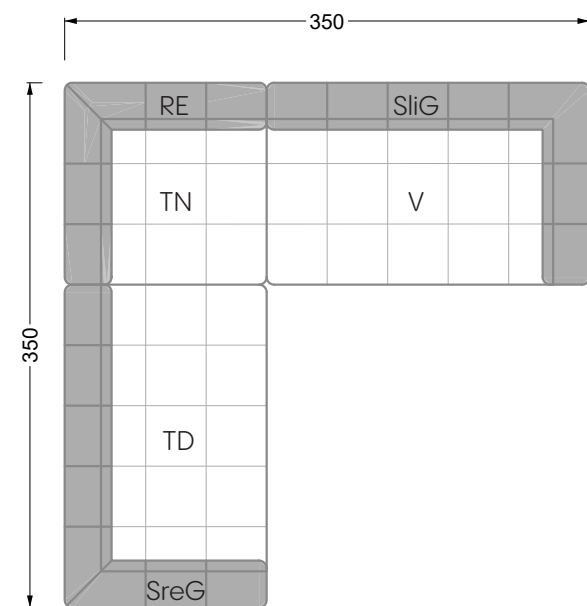

Balao

104 • Corner sofas with long daybed &
assembled backrests

Balao

104 • Corner sofas with short daybed &
assembled backrests

Balao

104 • Corner sofas with short daybed
assembled arm- and backrests

The dimensions apply to free-standing parts.

Edgy

107 • Corner sofas with short daybed

Edgy

107 • Corner sofas with long daybed

Edgy

107 • Asymmetrical corner sofas

Edgy

107 • Corner sofas seat depth 64 cm / 104 cm

Edgy

107 • Corner sofas seat depth 64 cm / 104 cm

recommendation for cushions: **D 108 Q**

recommendation for cushions: **D 108 Q**

Cloud 7

154 • Single elements • Longchair

Cloud 7

154 • Large combinations

Ocean 7

158 • Corner sofas seat depth 62 cm

Ocean 7

158 • Corner sofas seat depth 62 / 95 cm

W104-160
bed surface 160 x 200 cm

W104-180
bed surface 180 x 200 cm

W104-200
bed surface 200 x 200 cm

Box spring system mattress