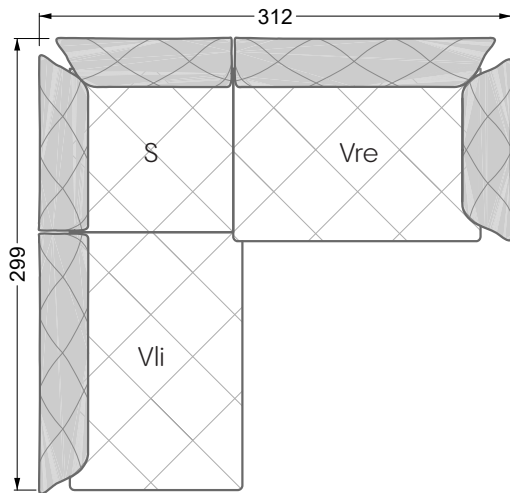

Balao

104 • Corner sofas with long daybed &
assembled backrests

Balao

104 • Corner sofas with short daybed &
assembled backrests

Balao

104 • Corner sofas with short daybed
assembled arm- and backrests

The dimensions apply to free-standing parts.

The add-on parts have an upholstery without rounding on the sides.

The end and individual parts have a rounding on their free sides (6CM).

This means that in case of a free combination of individual parts, 6cm must be deducted from the sides on the frame.

Edgy

107 • Corner sofas with short daybed

Edgy

107 • Corner sofas with long daybed

Edgy

107 • Asymmetrical corner sofas

Edgy

107 • Corner sofas seat depth 64 cm / 104 cm

width: 202,5 cm

W 129-160

6-some

width: 243,0 cm

SET 1.3

W 129-160

7-some

width: 283,5 cm