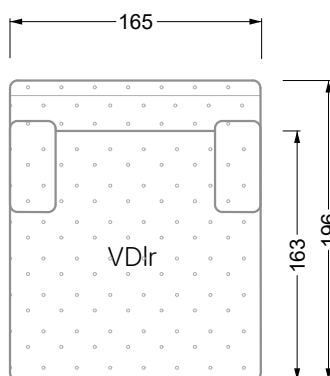

Edgy

107 • Corner sofas with short daybed

Edgy

107 • Corner sofas with long daybed

Edgy

107 • Asymmetrical corner sofas

Edgy

107 • Corner sofas seat depth 64 cm / 104 cm

Edgy

107 • Corner sofas seat depth 64 cm / 104 cm

recommendation for cushions: **D 108 Q**

recommendation for cushions: **D 108 Q**

Cloud 7

154 • Single elements • Longchair

Cloud 7

154 • Large combinations

Cold foam mattress

W 129-160
bed surface
160 x 200 cm

W 129-180
bed surface
180 x 200 cm

W 129-200
bed surface
200 x 200 cm

A

RP 129-80

B

RP 129-100

width: 202,5 cm

W 129-160

6-some

width: 243,0 cm

SET 1.3

W 129-160

7-some

width: 283,5 cm