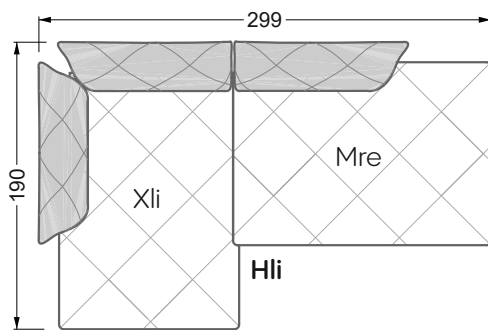

The dimensions apply to free-standing parts.

All sides of the sofa have a genuine upholstered side and can also be placed individually in the room.

If two individual parts are joined together, 6 cm (3 cm per element) must be subtracted on the extension sides, as the foam is compressed during joining.

Balao

104 • Corner sofas with short daybed &
assembled backrests

Balao

104 • Corner sofas with short daybed
assembled arm- and backrests

The dimensions apply to free-standing parts.

The add-on parts have an upholstery without rounding on the sides.

The end and individual parts have a rounding on these free sides (6CM).

This means that in case of a free combination of individual parts, 6cm must be deducted from the sides on the frame.

Edgy

107 • Corner sofas with long daybed

Edgy

107 • Asymmetrical corner sofas

Edgy

107 • Asymmetrical corner sofas

Edgy

107 • Corner sofas seat depth 64 cm / 104 cm

Recommendation for cushions: **D 108 Q**

Recommendation for cushions: **D 108 Q**