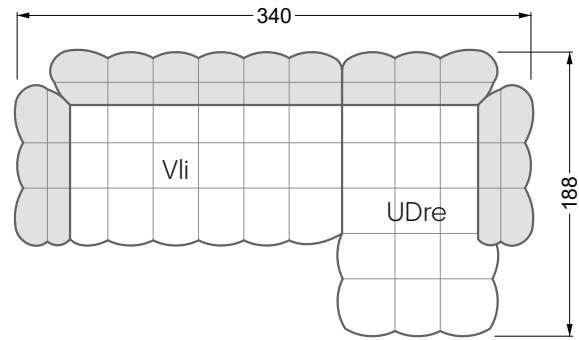

Beds

104 / Balaa0 Bed	123
129 / Creole Bed	124
130 / Fey0 Bed	155
154 / Cloud 7 Bed	156

Couch- & Coffeetables	157
----------------------------------	-----

Armchairs	158
------------------	-----

Dining & Chairs	159
----------------------------	-----

The dimensions apply to free-standing parts.

All sides of the sofa have a genuine upholstered side and can also be placed individually in the room.

If two individual parts are joined together, 6 cm (3 cm per element) must be subtracted on the extension sides, as the foam is compressed during joining.

Balao

104 • Corner sofas with short daybed &
assembled backrests

Balao

104 • Corner sofas with short daybed
assembled arm- and backrests

The dimensions apply to free-standing parts.

The add-on parts have an upholstery without rounding on the sides.

The end and individual parts have a rounding on these free sides (6CM).

This means that in case of a free combination of individual parts, 6cm must be deducted from the sides on the frame.

Edgy

107 • Corner sofas with long daybed