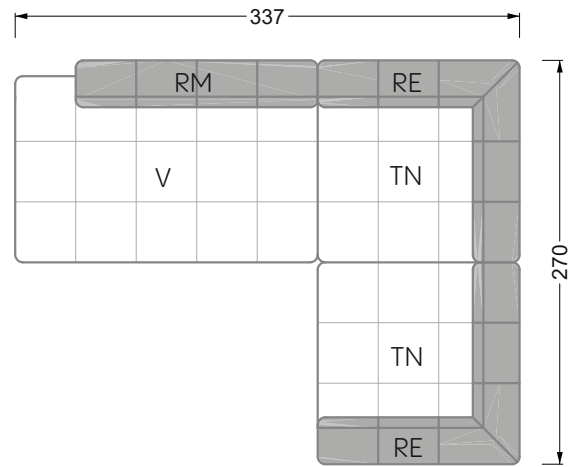

Balao

104 • Corner sofas with short daybed &
assembled backrests

Balao

104 • Corner sofas with short daybed
assembled arm- and backrests

The dimensions apply to free-standing parts.

The add-on parts have an upholstery without rounding on the sides.

The end and individual parts have a rounding on these free sides (6CM).

This means that in case of a free combination of individual parts, 6cm must be deducted from the sides on the frame.

Edgy

107 • Corner sofas with long daybed

Edgy

107 • Asymmetrical corner sofas

Edgy

107 • Asymmetrical corner sofas

Edgy

107 • Corner sofas seat depth 64 cm / 104 cm

Recommendation for cushions: **D 108 Q**

Recommendation for cushions: **D 108 Q**