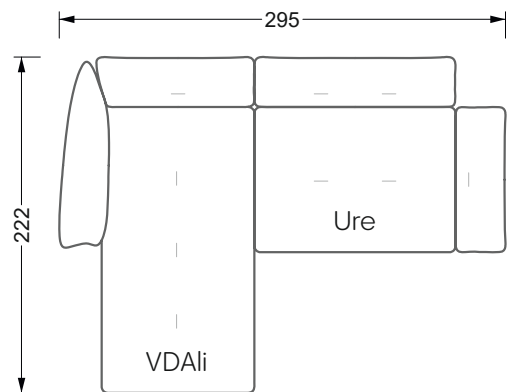

Beds

104 / Balaa0 Bed	123
129 / Creole Bed	124
130 / Fey0 Bed	155
154 / Cloud 7 Bed	156

Couch- & Coffeetables	157
----------------------------------	-----

Armchairs	158
------------------	-----

Dining & Chairs	159
----------------------------	-----

The dimensions apply to free-standing parts.

All sides of the sofa have a genuine upholstered side and can also be placed individually in the room.

If two individual parts are joined together, 6 cm (3 cm per element) must be subtracted on the extension sides, as the foam is compressed during joining.

Balao

104 • Corner sofas with short daybed &
assembled backrests

Balao

104 • Corner sofas with short daybed
assembled arm- and backrests

The dimensions apply to free-standing parts.

The add-on parts have an upholstery without rounding on the sides.