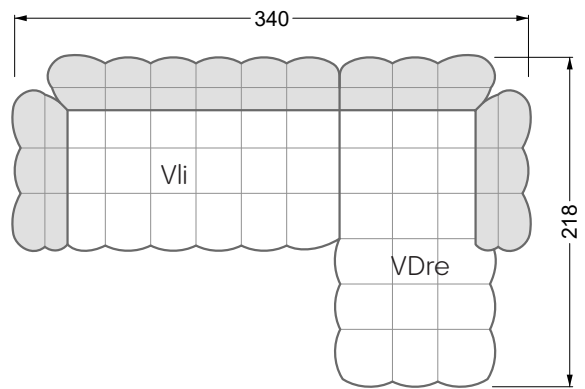

Balao

104 • Corner sofas with long daybed &
assembled backrests

Balao

104 • Corner sofas with short daybed &
assembled backrests

Balao

104 • Corner sofas with short daybed
assembled arm- and backrests

The dimensions apply to free-standing parts.

Edgy

107 • Corner sofas with short daybed

Edgy

107 • Corner sofas with long daybed

Edgy

107 • Asymmetrical corner sofas

Edgy

107 • Corner sofas seat depth 64 cm / 104 cm

width: 202,5 cm

W 129-160

6-some

width: 243,0 cm

SET 1.3

W 129-160

7-some

width: 283,5 cm

6-some

width: 243,0 cm

SET 1.2

W 129-180

7-some

width: 283,5 cm

SET 3

W 129-180