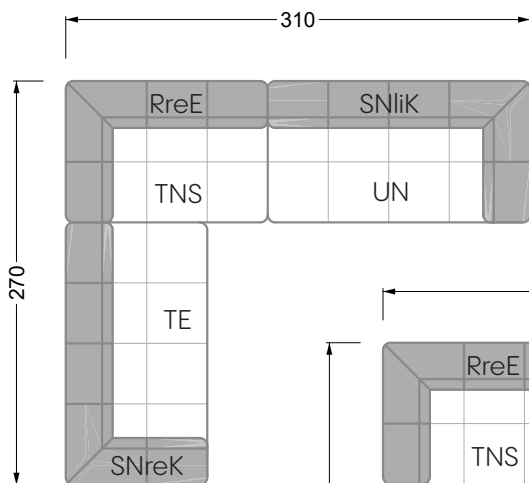

Balao

104 • Corner sofas with long daybed &
assembled backrests

Balao

104 • Corner sofas with short daybed &
assembled backrests

Balao

104 • Corner sofas with short daybed
assembled arm- and backrests

The dimensions apply to free-standing parts.

Edgy

107 • Corner sofas with short daybed

Edgy

107 • Corner sofas with long daybed

Edgy

107 • Asymmetrical corner sofas

Edgy

107 • Corner sofas seat depth 64 cm / 104 cm

Edgy

107 • Corner sofas seat depth 64 cm / 104 cm

recommendation for cushions: **D 108 Q**

recommendation for cushions: **D 108 Q**

Cloud 7

154 • Single elements • Longchair

Cloud 7

154 • Large combinations

Ocean 7

158 • Corner sofas seat depth 62 cm

Ocean 7

158 • Corner sofas seat depth 62 / 95 cm

W104-160
bed surface 160 x 200 cm

W104-180
bed surface 180 x 200 cm

W104-200
bed surface 200 x 200 cm

Box spring system mattress