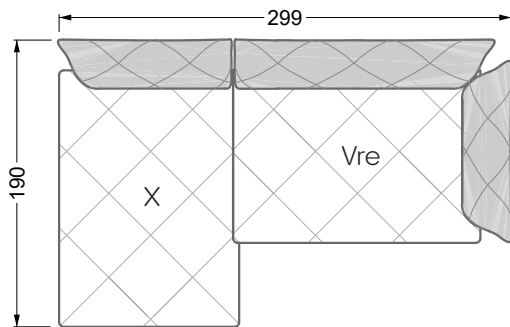

Balao

104 • Corner sofas with long daybed &
assembled backrests

Balao

104 • Corner sofas with short daybed &
assembled backrests

Balao

104 • Corner sofas with short daybed
assembled arm- and backrests

The dimensions apply to free-standing parts.

The add-on parts have an upholstery without rounding on the sides.

The end and individual parts have a rounding on their free sides (6CM).

This means that in case of a free combination of individual parts, 6cm must be deducted from the sides on the frame.

Edgy

107 • Corner sofas with short daybed

Edgy

107 • Corner sofas with long daybed

Edgy

107 • Asymmetrical corner sofas

Edgy

107 • Corner sofas seat depth 64 cm / 104 cm

Edgy

107 • Corner sofas seat depth 64 cm / 104 cm

recommendation for cushions: **D 108 Q**

recommendation for cushions: **D 108 Q**

Cloud 7

154 • Single elements • Longchair

Cloud 7

154 • Large combinations