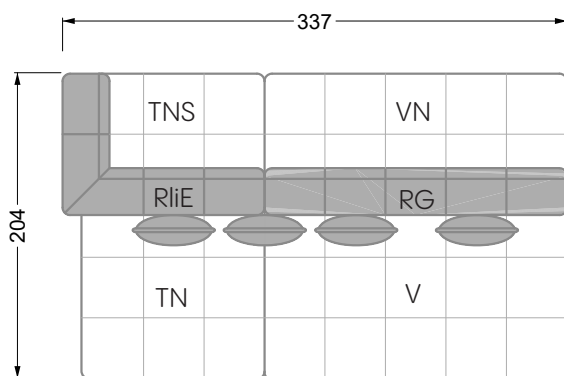

Edgy

107 • Corner sofas with short daybed

Edgy

107 • Corner sofas with long daybed

Edgy

107 • Asymmetrical corner sofas

Edgy

107 • Corner sofas seat depth 64 cm / 104 cm

Edgy

107 • Corner sofas seat depth 64 cm / 104 cm

recommendation for cushions: **D 108 Q**

recommendation for cushions: **D 108 Q**

Cloud 7

154 • Single elements • Longchair

Cloud 7

154 • Large combinations

Ocean 7

158 • Corner sofas seat depth 62 cm

Ocean 7

158 • Corner sofas seat depth 62 / 95 cm

W104-160
bed surface 160 x 200 cm

W104-180
bed surface 180 x 200 cm

W104-200
bed surface 200 x 200 cm

Box spring system mattress

Cold foam mattress

W 129-160
bed surface
160 x 200 cm

W 129-180
bed surface
180 x 200 cm

W 129-200
bed surface
200 x 200 cm

A

RP 129-80

B

RP 129-100