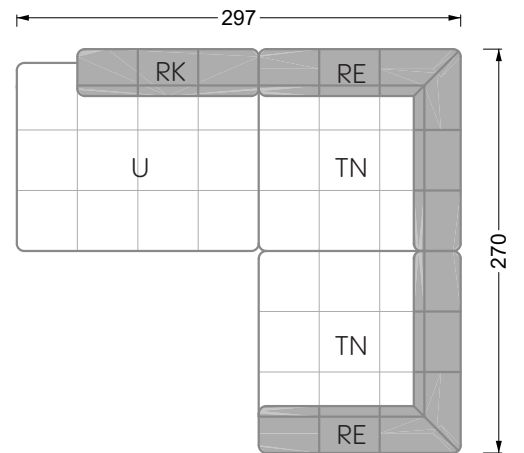

Balao

104 • Corner sofas with long daybed &
assembled backrests

Balao

104 • Corner sofas with short daybed &
assembled backrests

Balao

104 • Corner sofas with short daybed
assembled arm- and backrests

The dimensions apply to free-standing parts.

Edgy

107 • Corner sofas with short daybed

Edgy

107 • Corner sofas with long daybed

Edgy

107 • Asymmetrical corner sofas

Edgy

107 • Corner sofas seat depth 64 cm / 104 cm

Edgy

107 • Corner sofas seat depth 64 cm / 104 cm

recommendation for cushions: **D 108 Q**

recommendation for cushions: **D 108 Q**

Cloud 7

154 • Single elements • Longchair

Cloud 7

154 • Large combinations

width: 202,5 cm

W 129-160

6-some

width: 243,0 cm

SET 1.3

W 129-160

7-some

width: 283,5 cm