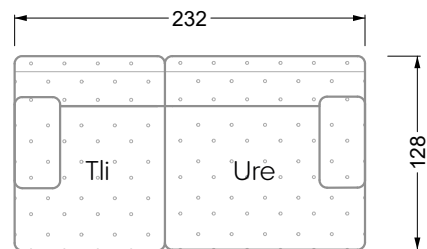

Edgy

107 • Corner sofas with short daybed

Edgy

107 • Corner sofas with long daybed

Edgy

107 • Asymmetrical corner sofas

Edgy

107 • Corner sofas seat depth 64 cm / 104 cm

Edgy

107 • Corner sofas seat depth 64 cm / 104 cm

recommendation for cushions: **D 108 Q**

recommendation for cushions: **D 108 Q**

Cloud 7

154 • Single elements • Longchair

Cloud 7

154 • Large combinations

Ocean 7

158 • Corner sofas seat depth 62 cm

Ocean 7

158 • Corner sofas seat depth 62 / 95 cm

W104-160
bed surface 160 x 200 cm

W104-180
bed surface 180 x 200 cm

W104-200
bed surface 200 x 200 cm

Box spring system mattress

Cold foam mattress

W 129-160
bed surface
160 x 200 cm

W 129-180
bed surface
180 x 200 cm

W 129-200
bed surface
200 x 200 cm

A

RP 129-80

B

RP 129-100