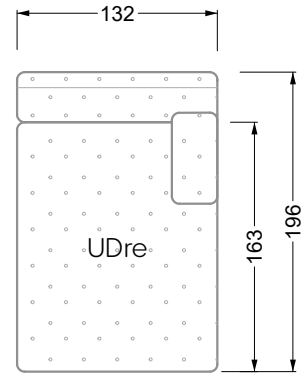

Edgy

107 • Corner sofas seat depth 64 cm / 104 cm

recommendation for cushions: **D 108 Q**

recommendation for cushions: **D 108 Q**

Cloud 7

154 • Single elements • Longchair

Cloud 7

154 • Large combinations

Cold foam mattress

W 129-160
bed surface
160 x 200 cm

W 129-180
bed surface
180 x 200 cm

W 129-200
bed surface
200 x 200 cm

A

RP 129-80

B

RP 129-100

width: 202,5 cm

W 129-160

6-some

width: 243,0 cm

SET 1.3

W 129-160

7-some

width: 283,5 cm