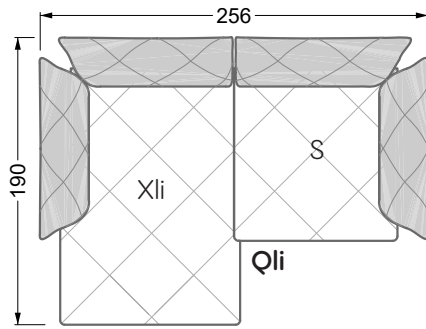

Balao

104 • Corner sofas with long daybed &
assembled backrests

Balao

104 • Corner sofas with short daybed &
assembled backrests

Balao

104 • Corner sofas with short daybed
assembled arm- and backrests

The dimensions apply to free-standing parts.

The add-on parts have an upholstery without rounding on the sides.

The end and individual parts have a rounding on their free sides (6CM).

This means that in case of a free combination of individual parts, 6cm must be deducted from the sides on the frame.

Edgy

107 • Corner sofas with short daybed

Edgy

107 • Corner sofas with long daybed

Edgy

107 • Asymmetrical corner sofas

Edgy

107 • Corner sofas seat depth 64 cm / 104 cm

width: 202,5 cm

W 129-160

6-some

width: 243,0 cm

SET 1.3

W 129-160

7-some

width: 283,5 cm