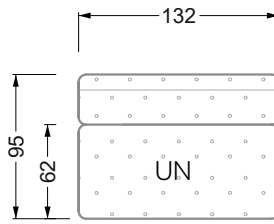

The end and individual parts have a rounding on these free sides (6CM).

This means that in case of a free combination of individual parts, 6cm must be deducted from the sides on the frame.

Edgy

107 • Corner sofas with long daybed

Edgy

107 • Asymmetrical corner sofas

Edgy

107 • Asymmetrical corner sofas

Edgy

107 • Corner sofas seat depth 64 cm / 104 cm

Recommendation for cushions: **D 108 Q**

Recommendation for cushions: **D 108 Q**

Ohlinda

118 • Corner sofas with arm- and backrests

Cocoa Island

119 • Corner sofas seat depth 62cm/95 cm

Cloud 7

154 • Large combinations

Ocean 7

158 • Corner sofas seat depth 95 cm