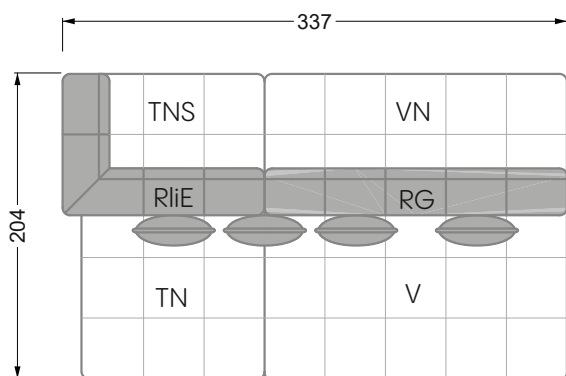

The end and individual parts have a rounding on these free sides (6CM).

This means that in case of a free combination of individual parts, 6cm must be deducted from the sides on the frame.

Edgy

107 • Corner sofas with long daybed

Edgy

107 • Asymmetrical corner sofas

Edgy

107 • Asymmetrical corner sofas

Edgy

107 • Corner sofas seat depth 64 cm / 104 cm

Recommendation for cushions: **D 108 Q**

Recommendation for cushions: **D 108 Q**

Ohlinda

118 • Corner sofas with arm- and backrests

Cocoa Island

119 • Corner sofas seat depth 62cm/95 cm

Cloud 7

154 • Large combinations

Ocean 7

158 • Corner sofas seat depth 95 cm