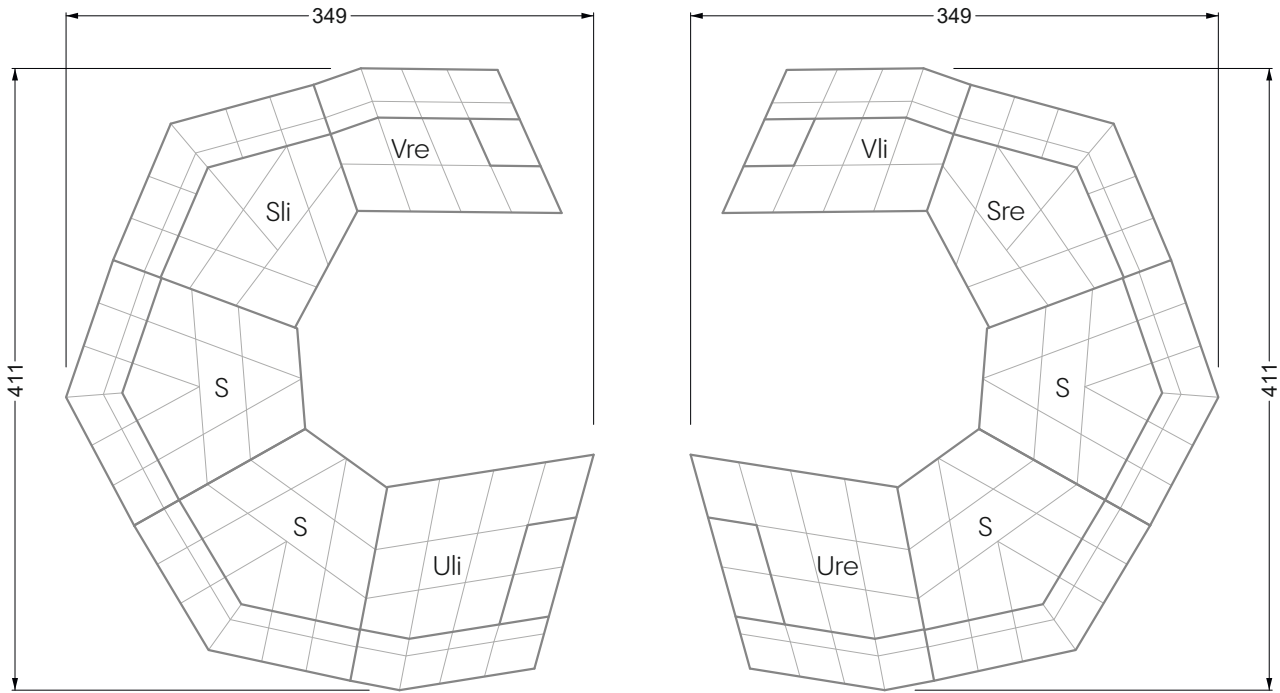

Edgy

107 • Asymmetrical corner sofas

Edgy

107 • Asymmetrical corner sofas

Edgy

107 • Corner sofas seat depth 64 cm / 104 cm

Recommendation for cushions: **D 108 Q**

Recommendation for cushions: **D 108 Q**

Ohlinda

118 • Corner sofas with arm- and backrests

Cocoa Island

119 • Corner sofas seat depth 62cm/95 cm

Cloud 7

154 • Large combinations

Ocean 7

158 • Corner sofas seat depth 95 cm

Ocean 7

158 • Corner sofas seat depth 62 / 95 cm

W104-160
Bed surface 160 x 200 cm

W104-180
Bed surface 180 x 200 cm

W104-200
Bed surface 200 x 200 cm

Box spring system mattress

Cold foam mattress

W 129-160

Bed surface
160 x 200 cm

W 129-180

Bed surface
180 x 200 cm

W 129-200

Bed surface
200 x 200 cm

A
RP 129-80

B
RP 129-100

C
RP 129-120