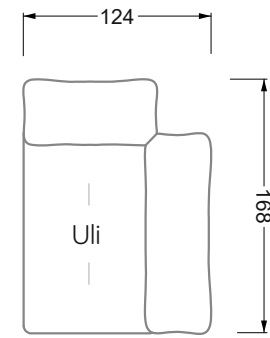

The dimensions apply to free-standing parts.

All sides of the sofa have a genuine upholstered side and can also be placed individually in the room.

If two individual parts are joined together, 6 cm (3 cm per element) must be subtracted on the extension sides, as the foam is compressed during joining.

Width: 283,5 cm

8-some

Width: 324,0 cm

9-some

Width: 364,5 cm

W 129-160

5-some

Width: 202,5 cm

Width: 324,0 cm

9-some

Width: 364,5 cm

W 129-160

5-some

Width: 202,5 cm

6-some

Width: 243,0 cm

SET 2.3

W 129-160

7-some

Width: 283,5 cm

8-some

Width: 324,0 cm

9-some

Width: 364,5 cm