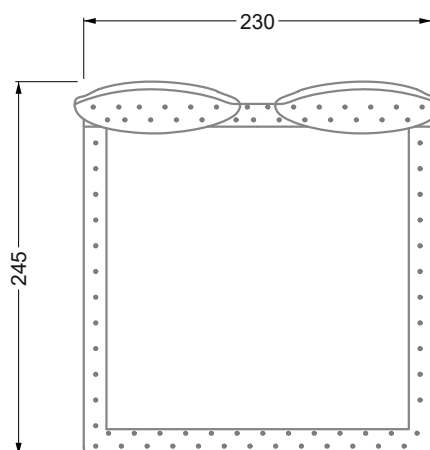

7-some

Width: 283,5 cm

W 129-200

8-some

Width: 324,0 cm

9-some

Width: 364,5 cm

W 129-200

5-some

Width: 202,5 cm

6-some

Width: 243,0 cm

SET 2.1

W 129-200

7-some

Width: 283,5 cm

8-some

Width: 324,0 cm

9-some

Width: 364,5 cm

W130-160

Bed surface 160 x 200 cm

W130-180

Bed surface 180 x 200 cm

W130-200

Bed surface 200 x 200 cm

W154-160

Bed surface 160 x 200 cm

W154-180

Bed surface 180 x 200 cm

W154-200

Bed surface 200 x 200 cm