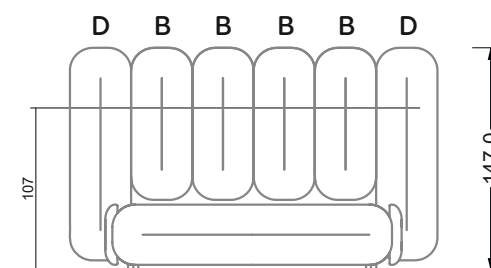

SET 2.3

W 129-160

7-some

Width: 283,5 cm

8-some

Width: 324,0 cm

9-some

Width: 364,5 cm

W 129-180

Bed drawer can also be
turned 90 degrees

W 129-180

W 129-180

5-some

Width: 202,5 cm

6-some

Width: 243,0 cm