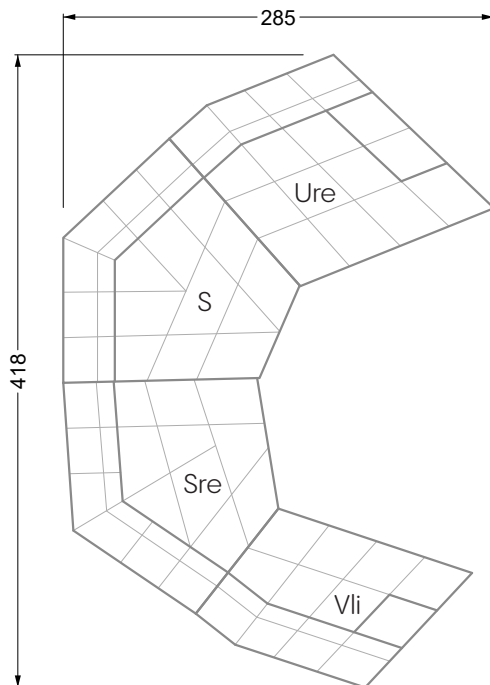

Edgy

107 • Corner sofas with short daybed

Edgy

107 • Corner sofas with long daybed

Edgy

107 • Asymmetrical corner sofas

Edgy

107 • Corner sofas seat depth 64 cm / 104 cm

Edgy

107 • Corner sofas seat depth 64 cm / 104 cm

recommendation for cushions: **D 108 Q**

recommendation for cushions: **D 108 Q**

Cloud 7

154 • Single elements • Longchair

Cloud 7

154 • Large combinations

Ocean 7

158 • Corner sofas seat depth 62 cm

Ocean 7

158 • Corner sofas seat depth 62 / 95 cm

W104-160
bed surface 160 x 200 cm

W104-180
bed surface 180 x 200 cm

W104-200
bed surface 200 x 200 cm

Box spring system mattress

Cold foam mattress

W 129-160
bed surface
160 x 200 cm

W 129-180
bed surface
180 x 200 cm

W 129-200
bed surface
200 x 200 cm

A

RP 129-80

B

RP 129-100