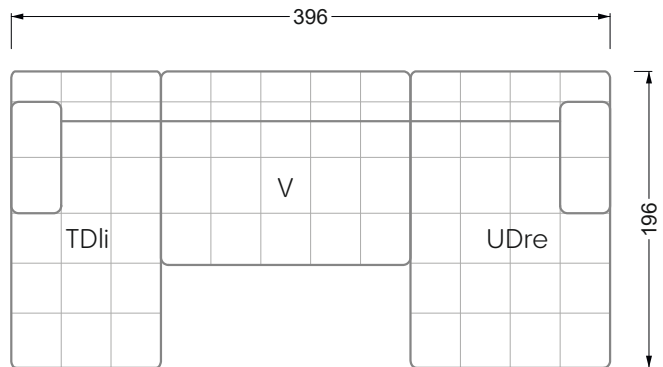

Ohlinda

118 • Corner sofas with arm- and backrests

Cocoa Island

119 • Corner sofas seat depth 62cm/95 cm

Cloud 7

154 • Large combinations

Ocean 7

158 • Corner sofas seat depth 95 cm

Ocean 7

158 • Corner sofas seat depth 62 / 95 cm

W104-160
Bed surface 160 x 200 cm

W104-180
Bed surface 180 x 200 cm

W104-200
Bed surface 200 x 200 cm

Box spring system mattress

Cold foam mattress

W 129-160

Bed surface
160 x 200 cm

W 129-180

Bed surface
180 x 200 cm

W 129-200

Bed surface
200 x 200 cm

A
RP 129-80

B
RP 129-100

C
RP 129-120