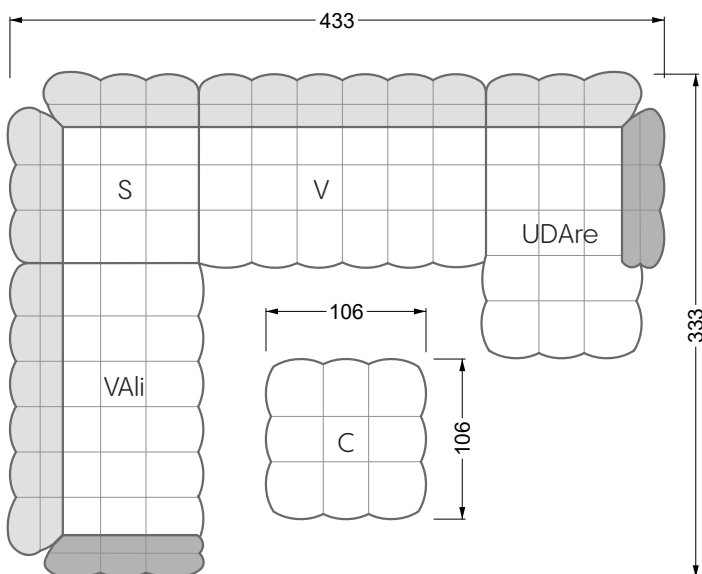

Balao

104 • Corner sofas with long daybed &
assembled backrests

Balao

104 • Corner sofas with short daybed &
assembled backrests

Balao

104 • Corner sofas with short daybed
assembled arm- and backrests

The dimensions apply to free-standing parts.

Edgy

107 • Corner sofas with short daybed

Edgy

107 • Corner sofas with long daybed

Edgy

107 • Asymmetrical corner sofas

Edgy

107 • Corner sofas seat depth 64 cm / 104 cm

width: 202,5 cm

W 129-160

6-some

width: 243,0 cm

SET 1.3

W 129-160

7-some

width: 283,5 cm

6-some

width: 243,0 cm

SET 1.2

W 129-180

7-some

width: 283,5 cm

SET 3

W 129-180