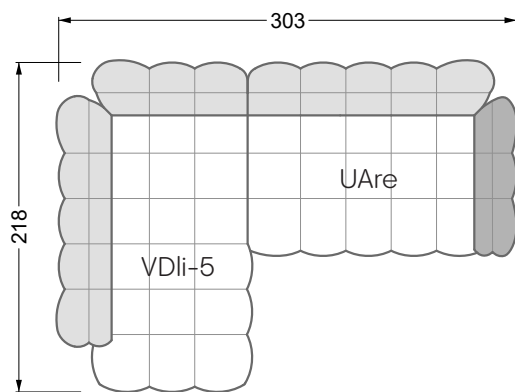

Balao

104 • Corner sofas with long daybed &
assembled backrests

Balao

104 • Corner sofas with short daybed &
assembled backrests

Balao

104 • Corner sofas with short daybed
assembled arm- and backrests

The dimensions apply to free-standing parts.

Edgy

107 • Corner sofas with short daybed

Edgy

107 • Corner sofas with long daybed

Edgy

107 • Asymmetrical corner sofas

Edgy

107 • Corner sofas seat depth 64 cm / 104 cm

width: 202,5 cm

W 129-160

6-some

width: 243,0 cm

SET 1.3

W 129-160

7-some

width: 283,5 cm

6-some

width: 243,0 cm

SET 1.2

W 129-180

7-some

width: 283,5 cm

SET 3

W 129-180