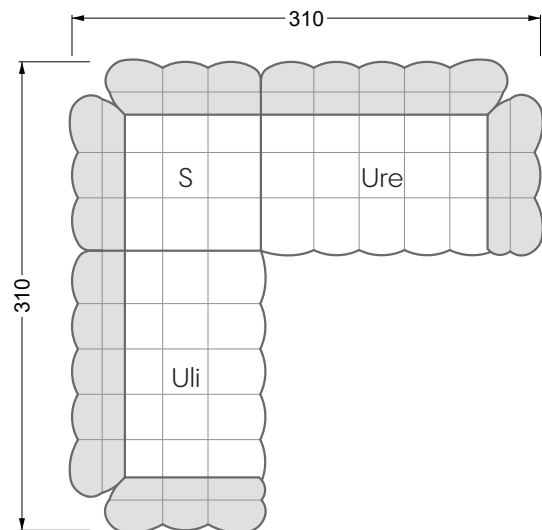

Balao

104 • Corner sofas with long daybed &
assembled backrests

Balao

104 • Corner sofas with short daybed &
assembled backrests

Balao

104 • Corner sofas with short daybed
assembled arm- and backrests

The dimensions apply to free-standing parts.

The add-on parts have an upholstery without rounding on the sides.

The end and individual parts have a rounding on their free sides (6CM).

This means that in case of a free combination of individual parts, 6cm must be deducted from the sides on the frame.

Edgy

107 • Corner sofas with short daybed

Edgy

107 • Corner sofas with long daybed

Edgy

107 • Asymmetrical corner sofas

Edgy

107 • Corner sofas seat depth 64 cm / 104 cm

width: 202,5 cm

W 129-160

6-some

width: 243,0 cm

SET 1.3

W 129-160

7-some

width: 283,5 cm