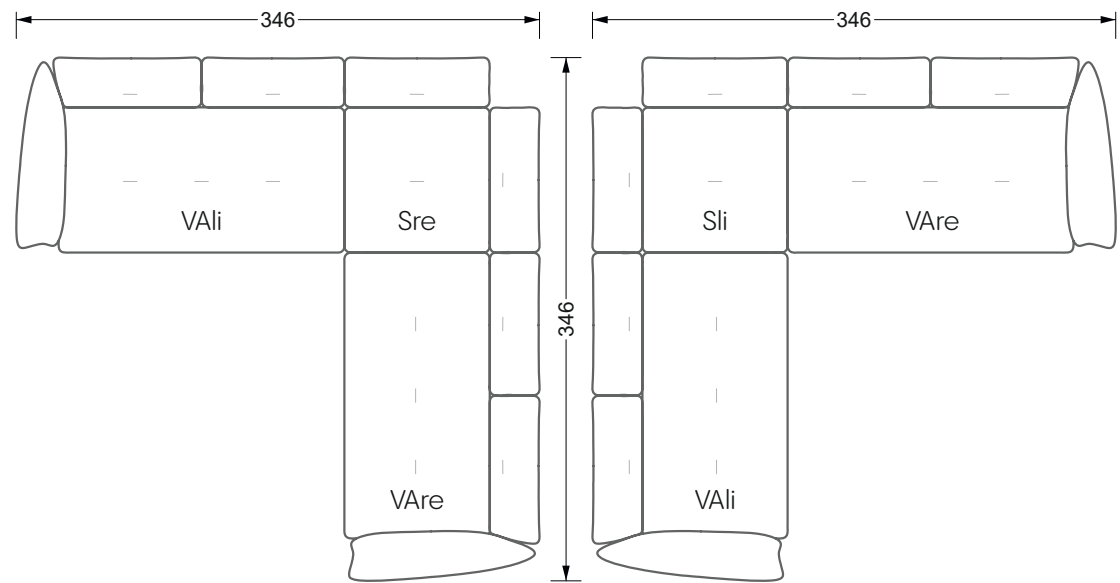

Beds

104 / Balaa0 Bed	123
129 / Creole Bed	124
130 / Fey0 Bed	155
154 / Cloud 7 Bed	156

Couch- & Coffeetables	157
----------------------------------	-----

Armchairs	158
------------------	-----

Dining & Chairs	159
----------------------------	-----

The dimensions apply to free-standing parts.

All sides of the sofa have a genuine upholstered side and can also be placed individually in the room.

If two individual parts are joined together, 6 cm (3 cm per element) must be subtracted on the extension sides, as the foam is compressed during joining.

Balao

104 • Corner sofas with short daybed &
assembled backrests

Balao

104 • Corner sofas with short daybed
assembled arm- and backrests

The dimensions apply to free-standing parts.

The add-on parts have an upholstery without rounding on the sides.

The end and individual parts have a rounding on these free sides (6CM).

This means that in case of a free combination of individual parts, 6cm must be deducted from the sides on the frame.

Edgy

107 • Corner sofas with long daybed