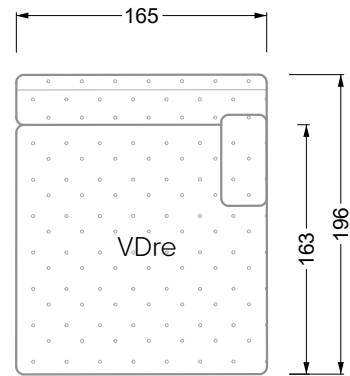

Edgy

107 • Corner sofas with short daybed

Edgy

107 • Corner sofas with long daybed

Edgy

107 • Asymmetrical corner sofas

Edgy

107 • Corner sofas seat depth 64 cm / 104 cm

Edgy

107 • Corner sofas seat depth 64 cm / 104 cm

recommendation for cushions: **D 108 Q**

recommendation for cushions: **D 108 Q**

Cloud 7

154 • Single elements • Longchair

Cloud 7

154 • Large combinations

Ocean 7

158 • Corner sofas seat depth 62 cm

Ocean 7

158 • Corner sofas seat depth 62 / 95 cm

W104-160
bed surface 160 x 200 cm

W104-180
bed surface 180 x 200 cm

W104-200
bed surface 200 x 200 cm

Box spring system mattress

Cold foam mattress

W 129-160
bed surface
160 x 200 cm

W 129-180
bed surface
180 x 200 cm

W 129-200
bed surface
200 x 200 cm

A

RP 129-80

B

RP 129-100