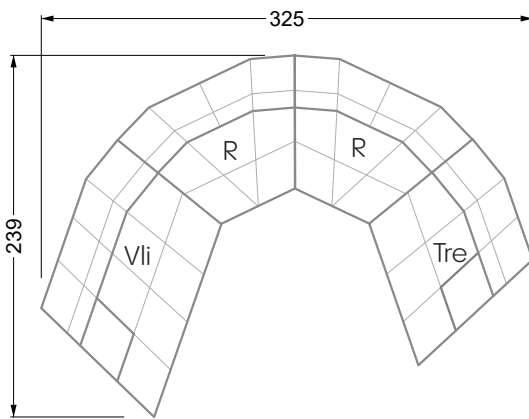

Edgy

107 • Corner sofas with short daybed

Edgy

107 • Corner sofas with long daybed

Edgy

107 • Asymmetrical corner sofas

Edgy

107 • Corner sofas seat depth 64 cm / 104 cm

Edgy

107 • Corner sofas seat depth 64 cm / 104 cm

recommendation for cushions: **D 108 Q**

recommendation for cushions: **D 108 Q**

Cloud 7

154 • Single elements • Longchair

Cloud 7

154 • Large combinations

Ocean 7

158 • Corner sofas seat depth 62 cm

Ocean 7

158 • Corner sofas seat depth 62 / 95 cm

W104-160
bed surface 160 x 200 cm

W104-180
bed surface 180 x 200 cm

W104-200
bed surface 200 x 200 cm

Box spring system mattress

Cold foam mattress

W 129-160
bed surface
160 x 200 cm

W 129-180
bed surface
180 x 200 cm

W 129-200
bed surface
200 x 200 cm

A

RP 129-80

B

RP 129-100