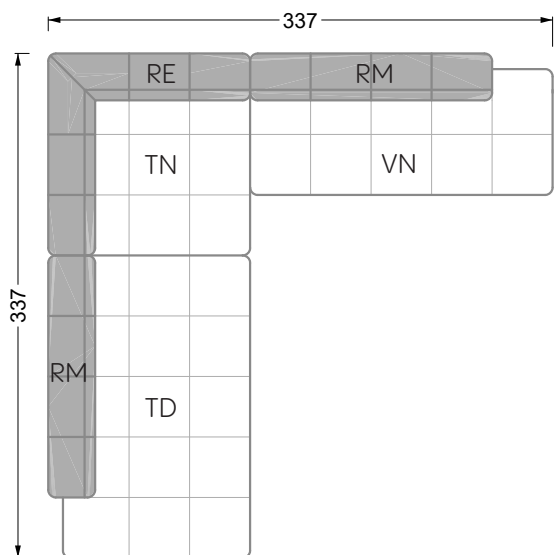

Balao

104 • Corner sofas with long daybed &
assembled backrests

Balao

104 • Corner sofas with short daybed &
assembled backrests

Balao

104 • Corner sofas with short daybed
assembled arm- and backrests

The dimensions apply to free-standing parts.

Edgy

107 • Corner sofas with short daybed

Edgy

107 • Corner sofas with long daybed

Edgy

107 • Asymmetrical corner sofas

Edgy

107 • Corner sofas seat depth 64 cm / 104 cm

Edgy

107 • Corner sofas seat depth 64 cm / 104 cm

recommendation for cushions: **D 108 Q**

recommendation for cushions: **D 108 Q**

Cloud 7

154 • Single elements • Longchair

Cloud 7

154 • Large combinations