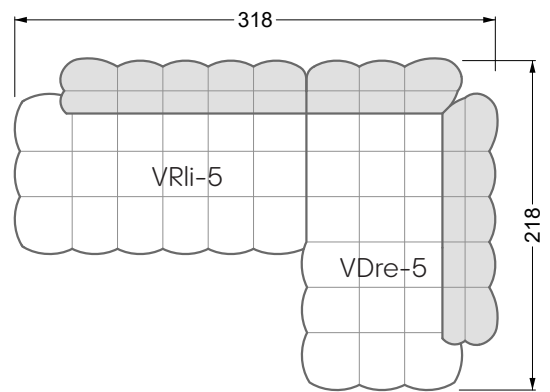

Balao

104 • Corner sofas with long daybed &
assembled backrests

Balao

104 • Corner sofas with short daybed &
assembled backrests

Balao

104 • Corner sofas with short daybed
assembled arm- and backrests

The dimensions apply to free-standing parts.

Edgy

107 • Corner sofas with short daybed

Edgy

107 • Corner sofas with long daybed

Edgy

107 • Asymmetrical corner sofas

Edgy

107 • Corner sofas seat depth 64 cm / 104 cm

width: 202,5 cm

W 129-160

6-some

width: 243,0 cm

SET 1.3

W 129-160

7-some

width: 283,5 cm

6-some

width: 243,0 cm

SET 1.2

W 129-180

7-some

width: 283,5 cm

SET 3

W 129-180