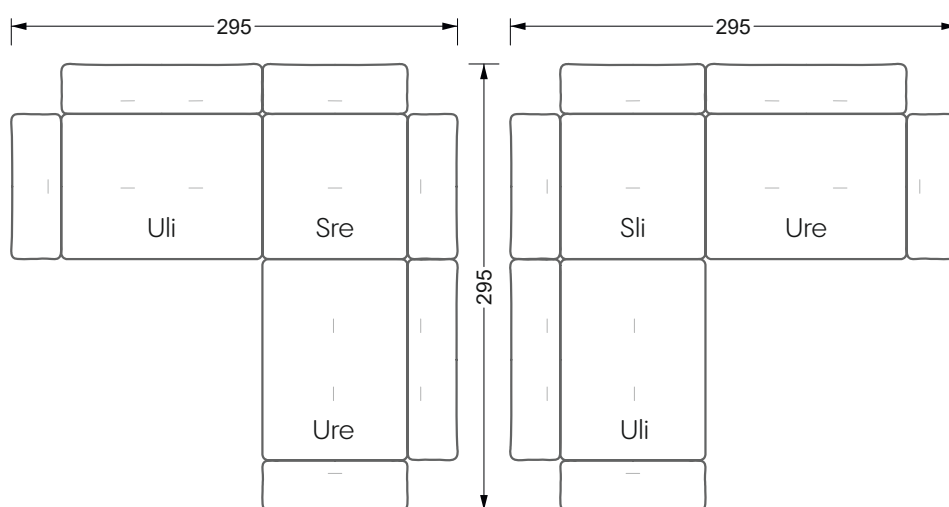

Beds

104 / Balaa0 Bed	123
129 / Creole Bed	124
130 / Fey0 Bed	155
154 / Cloud 7 Bed	156

Couch- & Coffeetables	157
----------------------------------	-----

Armchairs	158
------------------	-----

Dining & Chairs	159
----------------------------	-----

The dimensions apply to free-standing parts.

All sides of the sofa have a genuine upholstered side and can also be placed individually in the room.

If two individual parts are joined together, 6 cm (3 cm per element) must be subtracted on the extension sides, as the foam is compressed during joining.

Balao

104 • Corner sofas with short daybed &
assembled backrests

Balao

104 • Corner sofas with short daybed
assembled arm- and backrests

The dimensions apply to free-standing parts.

The add-on parts have an upholstery without rounding on the sides.

The end and individual parts have a rounding on these free sides (6CM).

This means that in case of a free combination of individual parts, 6cm must be deducted from the sides on the frame.

Edgy

107 • Corner sofas with long daybed