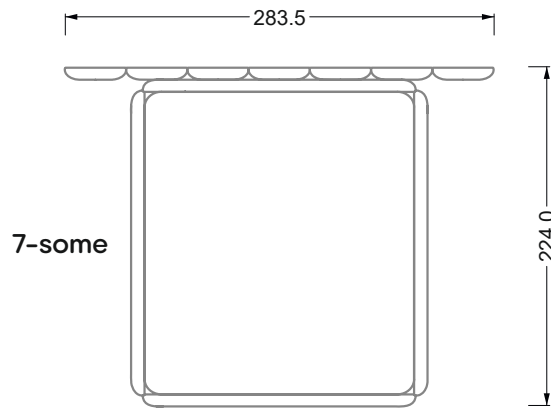

Width: 283,5 cm

8-some

Width: 324,0 cm

9-some

Width: 364,5 cm

W 129-160

5-some

Width: 202,5 cm

Width: 324,0 cm

9-some

Width: 364,5 cm

W 129-160

5-some

Width: 202,5 cm

6-some

Width: 243,0 cm

SET 2.3

W 129-160

7-some

Width: 283,5 cm

8-some

Width: 324,0 cm

9-some

Width: 364,5 cm

W 129-180

Bed drawer can also be
turned 90 degrees

W 129-180

W 129-180

5-some

Width: 202,5 cm

6-some

Width: 243,0 cm