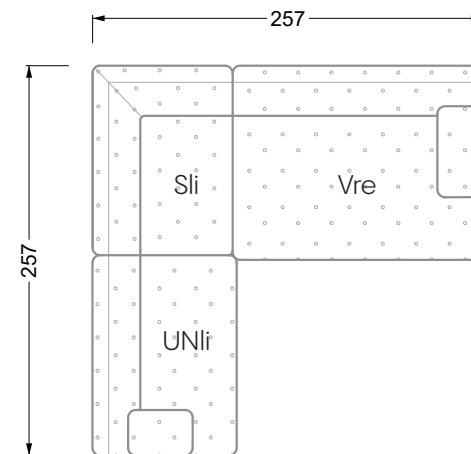

Edgy

107 • Corner sofas with short daybed

Edgy

107 • Corner sofas with long daybed

Edgy

107 • Asymmetrical corner sofas

Edgy

107 • Corner sofas seat depth 64 cm / 104 cm

Edgy

107 • Corner sofas seat depth 64 cm / 104 cm

recommendation for cushions: **D 108 Q**

recommendation for cushions: **D 108 Q**

Cloud 7

154 • Single elements • Longchair

Cloud 7

154 • Large combinations

Ocean 7

158 • Corner sofas seat depth 62 cm

Ocean 7

158 • Corner sofas seat depth 62 / 95 cm

W104-160
bed surface 160 x 200 cm

W104-180
bed surface 180 x 200 cm

W104-200
bed surface 200 x 200 cm

Box spring system mattress

Cold foam mattress

W 129-160
bed surface
160 x 200 cm

W 129-180
bed surface
180 x 200 cm

W 129-200
bed surface
200 x 200 cm

A

RP 129-80

B

RP 129-100