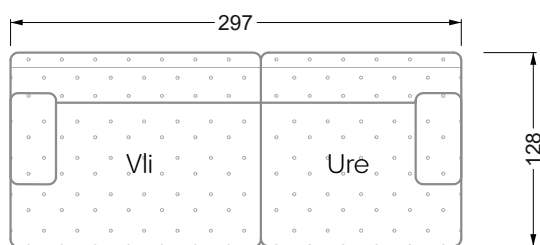

Edgy

107 • Asymmetrical corner sofas

Edgy

107 • Asymmetrical corner sofas

Edgy

107 • Corner sofas seat depth 64 cm / 104 cm

Recommendation for cushions: **D 108 Q**

Recommendation for cushions: **D 108 Q**

Ohlinda

118 • Corner sofas with arm- and backrests

Cocoa Island

119 • Corner sofas seat depth 62cm/95 cm

Cloud 7

154 • Large combinations

Ocean 7

158 • Corner sofas seat depth 95 cm

Ocean 7

158 • Corner sofas seat depth 62 / 95 cm

W104-160
Bed surface 160 x 200 cm

W104-180
Bed surface 180 x 200 cm

W104-200
Bed surface 200 x 200 cm

Box spring system mattress

Cold foam mattress

W 129-160

Bed surface
160 x 200 cm

W 129-180

Bed surface
180 x 200 cm

W 129-200

Bed surface
200 x 200 cm

A
RP 129-80

B
RP 129-100

C
RP 129-120