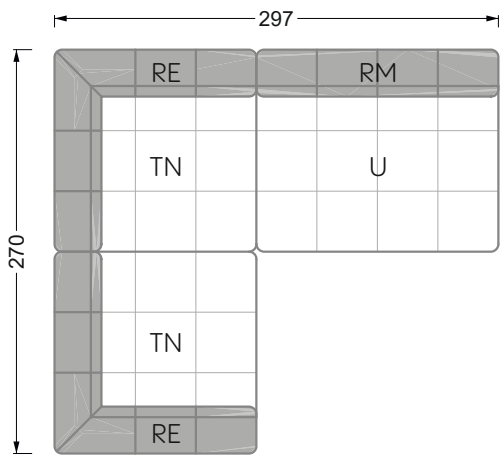

Balao

104 • Corner sofas with short daybed &
assembled backrests

Balao

104 • Corner sofas with short daybed
assembled arm- and backrests

The dimensions apply to free-standing parts.

The add-on parts have an upholstery without rounding on the sides.

The end and individual parts have a rounding on these free sides (6CM).

This means that in case of a free combination of individual parts, 6cm must be deducted from the sides on the frame.

Edgy

107 • Corner sofas with long daybed

Edgy

107 • Asymmetrical corner sofas

Edgy

107 • Asymmetrical corner sofas

Edgy

107 • Corner sofas seat depth 64 cm / 104 cm

Recommendation for cushions: **D 108 Q**

Recommendation for cushions: **D 108 Q**

Ohlinda

118 • Corner sofas with arm- and backrests

Cocoa Island

119 • Corner sofas seat depth 62cm/95 cm

Cloud 7

154 • Large combinations

Ocean 7

158 • Corner sofas seat depth 95 cm