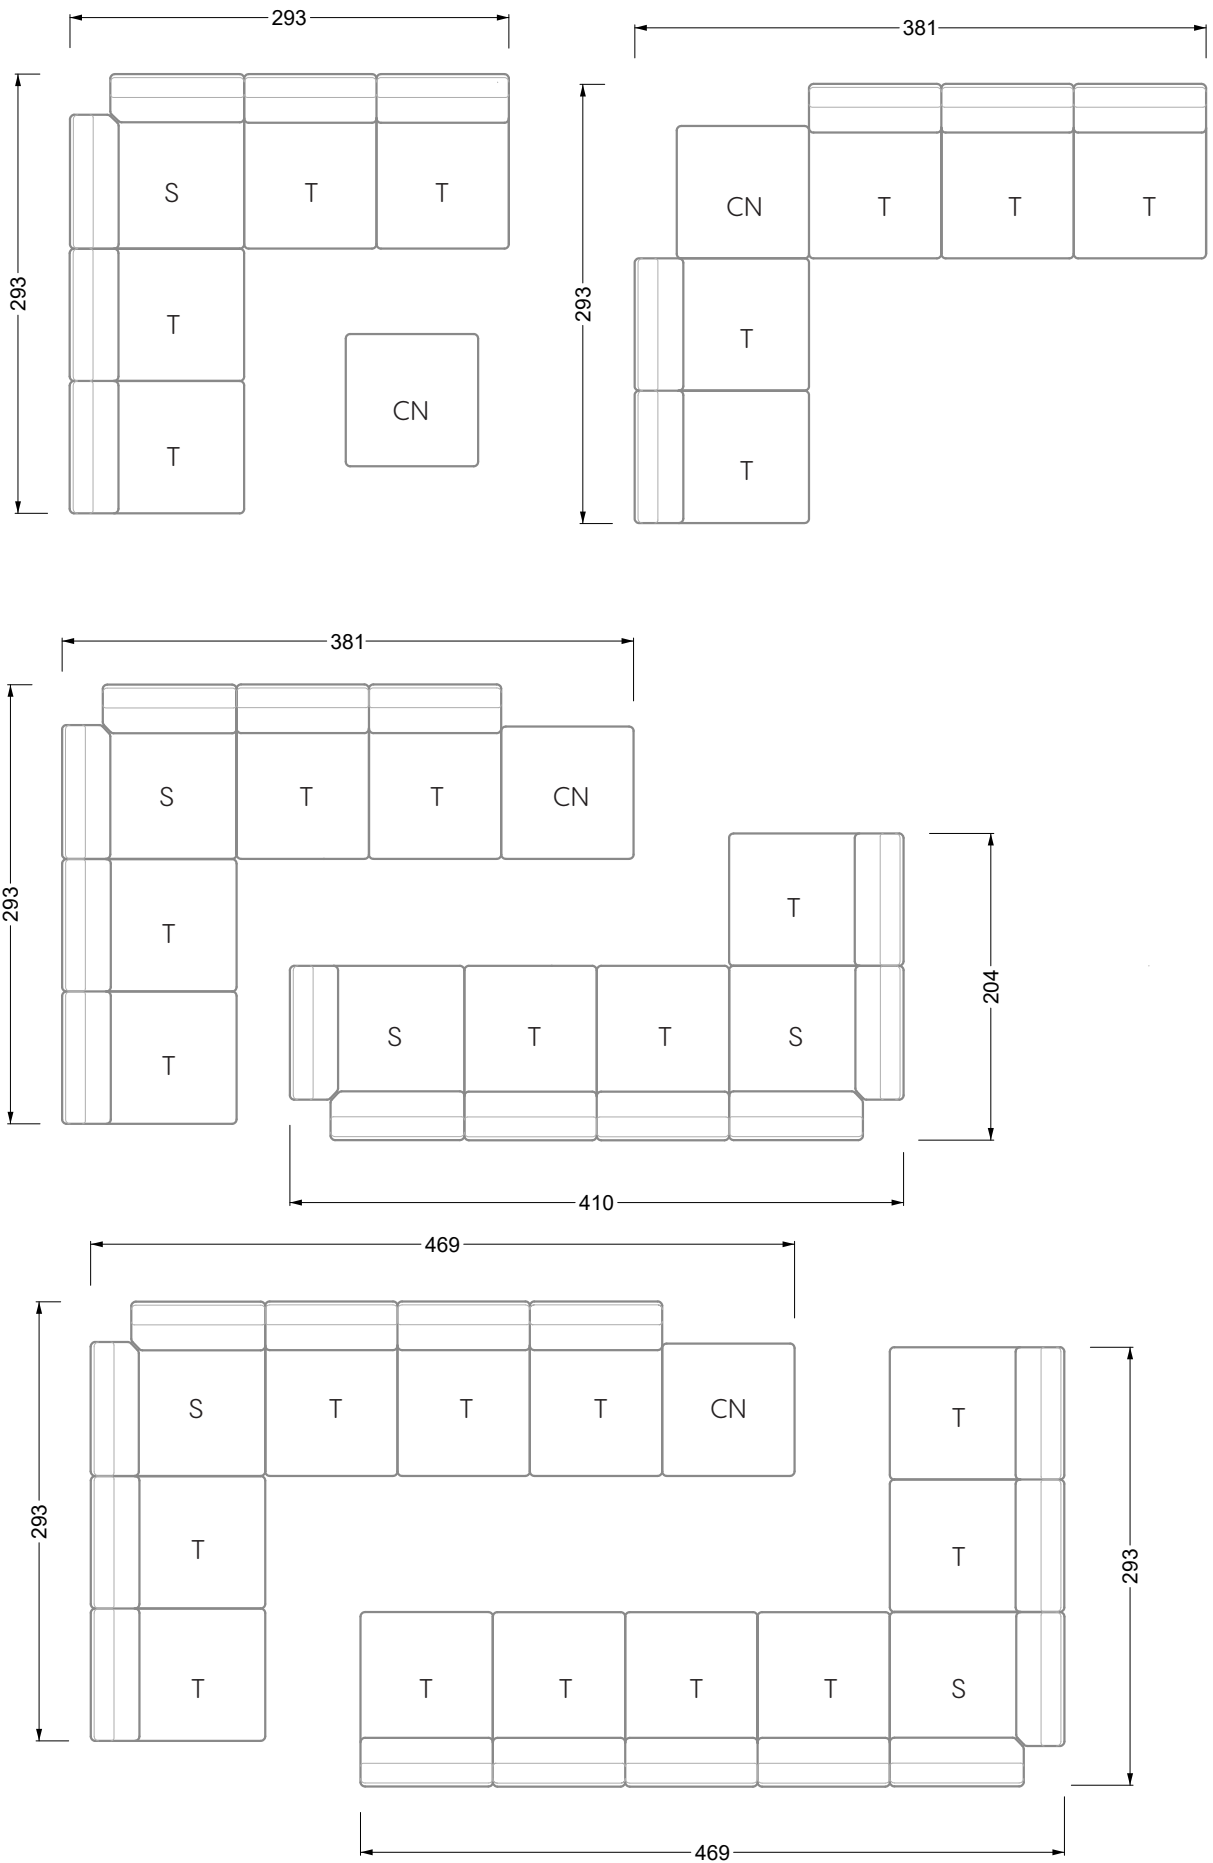

Edgy

107 • Corner sofas with short daybed

Edgy

107 • Corner sofas with long daybed

Edgy

107 • Asymmetrical corner sofas

Edgy

107 • Corner sofas seat depth 64 cm / 104 cm

Edgy

107 • Corner sofas seat depth 64 cm / 104 cm

recommendation for cushions: **D 108 Q**

recommendation for cushions: **D 108 Q**

Cloud 7

154 • Single elements • Longchair

Cloud 7

154 • Large combinations

Ocean 7

158 • Corner sofas seat depth 62 cm

Ocean 7

158 • Corner sofas seat depth 62 / 95 cm

W104-160
bed surface 160 x 200 cm

W104-180
bed surface 180 x 200 cm

W104-200
bed surface 200 x 200 cm

Box spring system mattress

width: 202,5 cm

W 129-160

6-some

width: 243,0 cm

SET 1.3

W 129-160

7-some

width: 283,5 cm