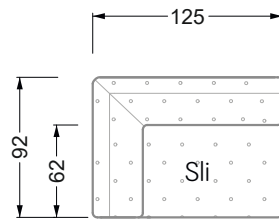

The end and individual parts have a rounding on these free sides (6CM).

This means that in case of a free combination of individual parts, 6cm must be deducted from the sides on the frame.

Edgy

107 • Corner sofas with long daybed

Edgy

107 • Asymmetrical corner sofas

Edgy

107 • Asymmetrical corner sofas

Edgy

107 • Corner sofas seat depth 64 cm / 104 cm

Recommendation for cushions: **D 108 Q**

Recommendation for cushions: **D 108 Q**

Ohlinda

118 • Corner sofas with arm- and backrests

Cocoa Island

119 • Corner sofas seat depth 62cm/95 cm

Cloud 7

154 • Large combinations

Ocean 7

158 • Corner sofas seat depth 95 cm