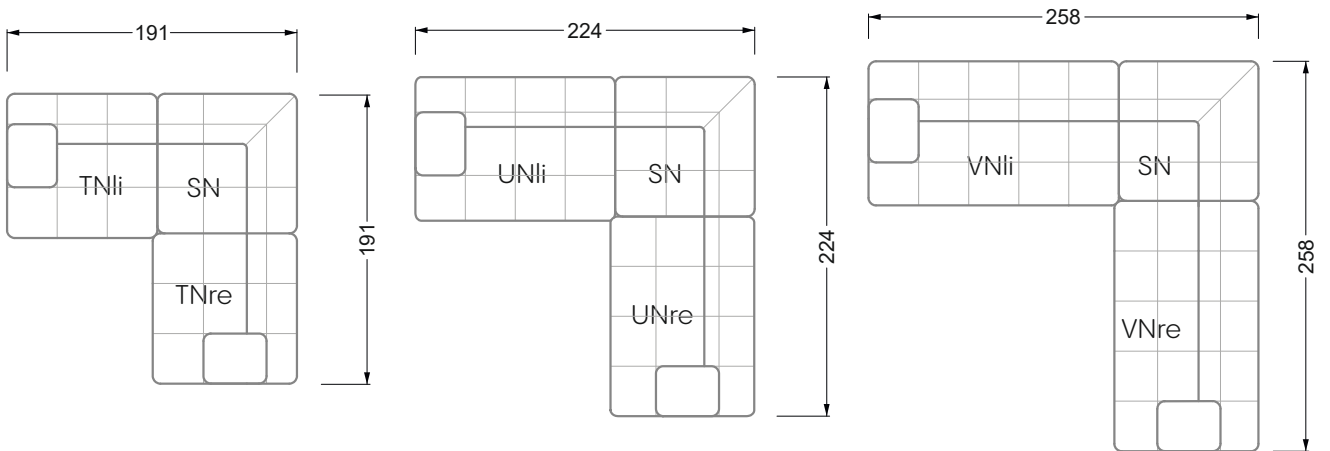

Edgy

107 • Asymmetrical corner sofas

Edgy

107 • Asymmetrical corner sofas

Edgy

107 • Corner sofas seat depth 64 cm / 104 cm

Recommendation for cushions: **D 108 Q**

Recommendation for cushions: **D 108 Q**

Ohlinda

118 • Corner sofas with arm- and backrests

Cocoa Island

119 • Corner sofas seat depth 62cm/95 cm

Cloud 7

154 • Large combinations

Ocean 7

158 • Corner sofas seat depth 95 cm

Ocean 7

158 • Corner sofas seat depth 62 / 95 cm

W104-160
Bed surface 160 x 200 cm

W104-180
Bed surface 180 x 200 cm

W104-200
Bed surface 200 x 200 cm

Box spring system mattress

Cold foam mattress

W 129-160

Bed surface
160 x 200 cm

W 129-180

Bed surface
180 x 200 cm

W 129-200

Bed surface
200 x 200 cm

A
RP 129-80

B
RP 129-100

C
RP 129-120