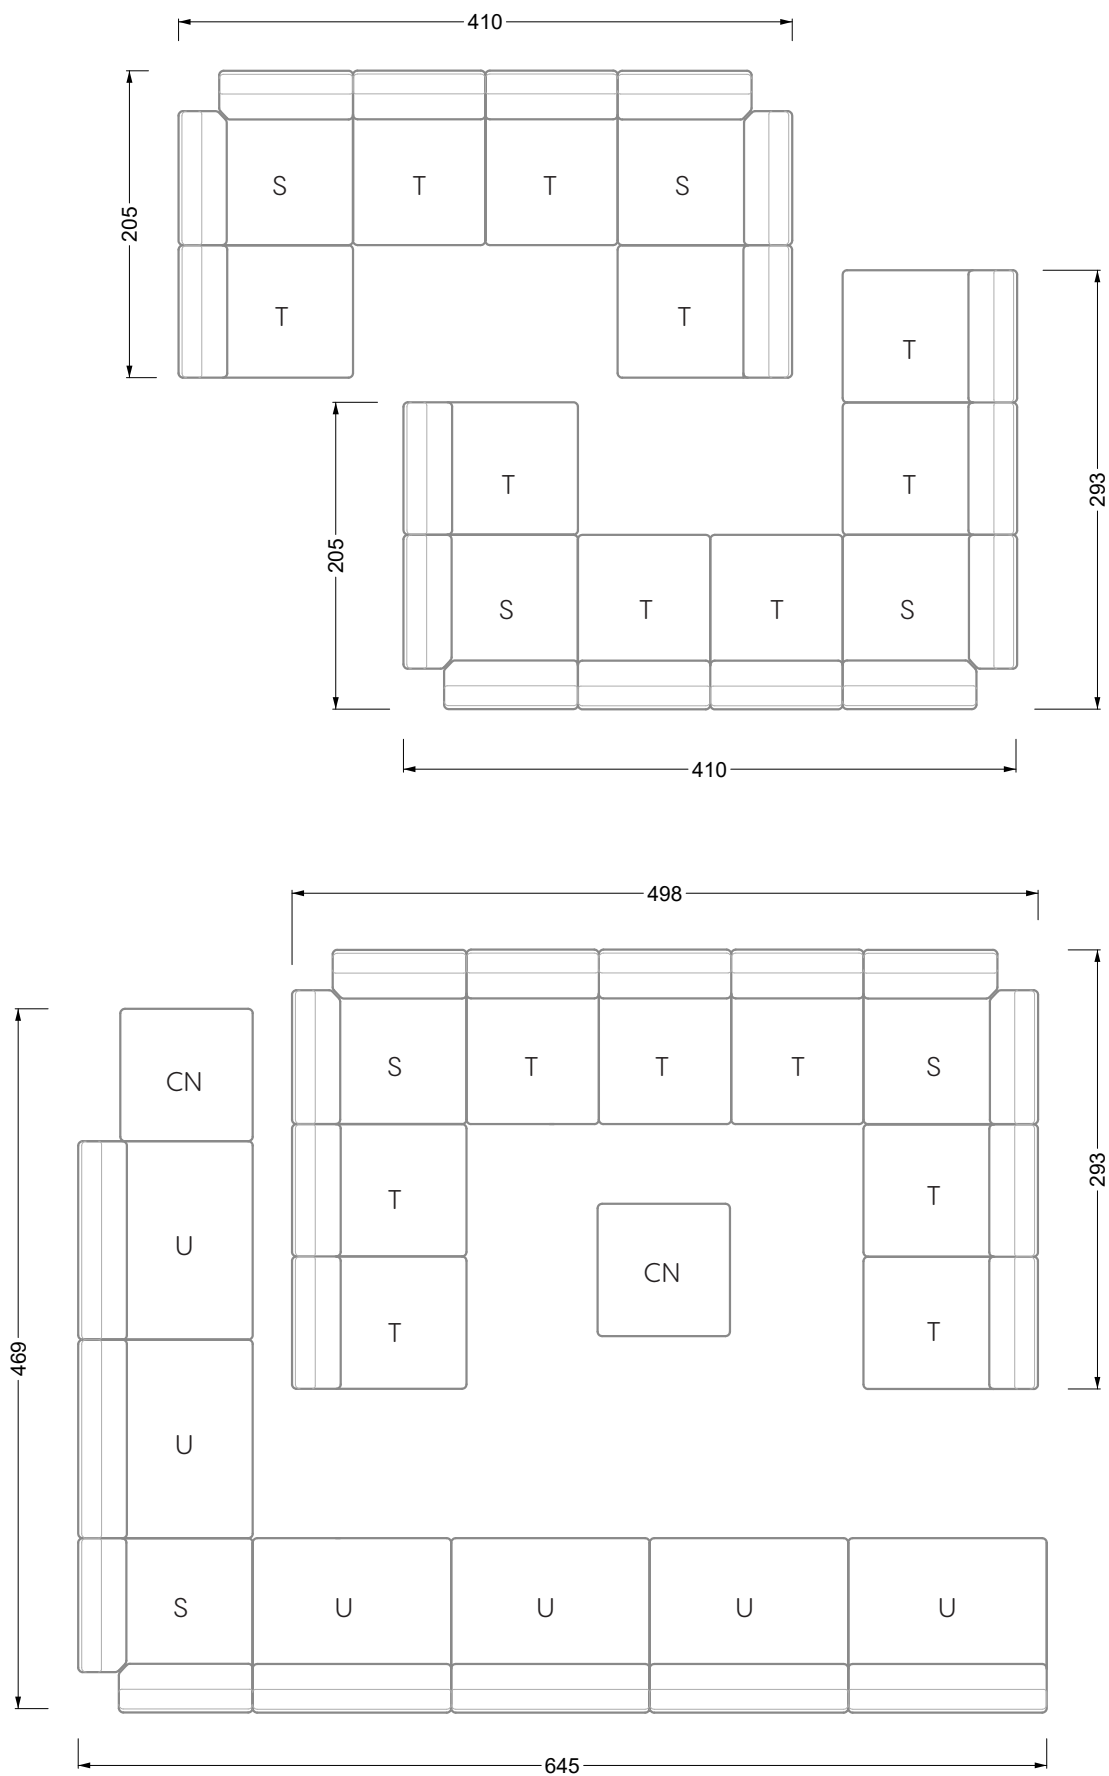

Edgy

107 • Corner sofas with short daybed

Edgy

107 • Corner sofas with long daybed

Edgy

107 • Asymmetrical corner sofas

Edgy

107 • Corner sofas seat depth 64 cm / 104 cm

Edgy

107 • Corner sofas seat depth 64 cm / 104 cm

recommendation for cushions: **D 108 Q**

recommendation for cushions: **D 108 Q**

Cloud 7

154 • Single elements • Longchair

Cloud 7

154 • Large combinations

Ocean 7

158 • Corner sofas seat depth 62 cm

Ocean 7

158 • Corner sofas seat depth 62 / 95 cm

W104-160
bed surface 160 x 200 cm

W104-180
bed surface 180 x 200 cm

W104-200
bed surface 200 x 200 cm

Box spring system mattress

width: 202,5 cm

W 129-160

6-some

width: 243,0 cm

SET 1.3

W 129-160

7-some

width: 283,5 cm