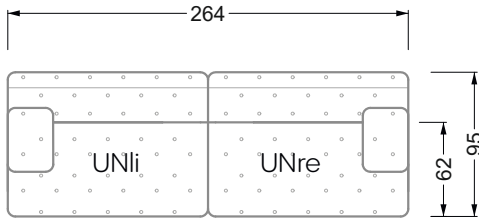

Ohlinda

118 • Corner sofas with arm- and backrests

Cocoa Island

119 • Corner sofas seat depth 62cm/95 cm

Cloud 7

154 • Large combinations

Ocean 7

158 • Corner sofas seat depth 95 cm

Bed surface
160 x 200 cm

W 129-180

Bed surface
180 x 200 cm

W 129-200

Bed surface
200 x 200 cm

A
RP 129-80

B
RP 129-100

C
RP 129-120