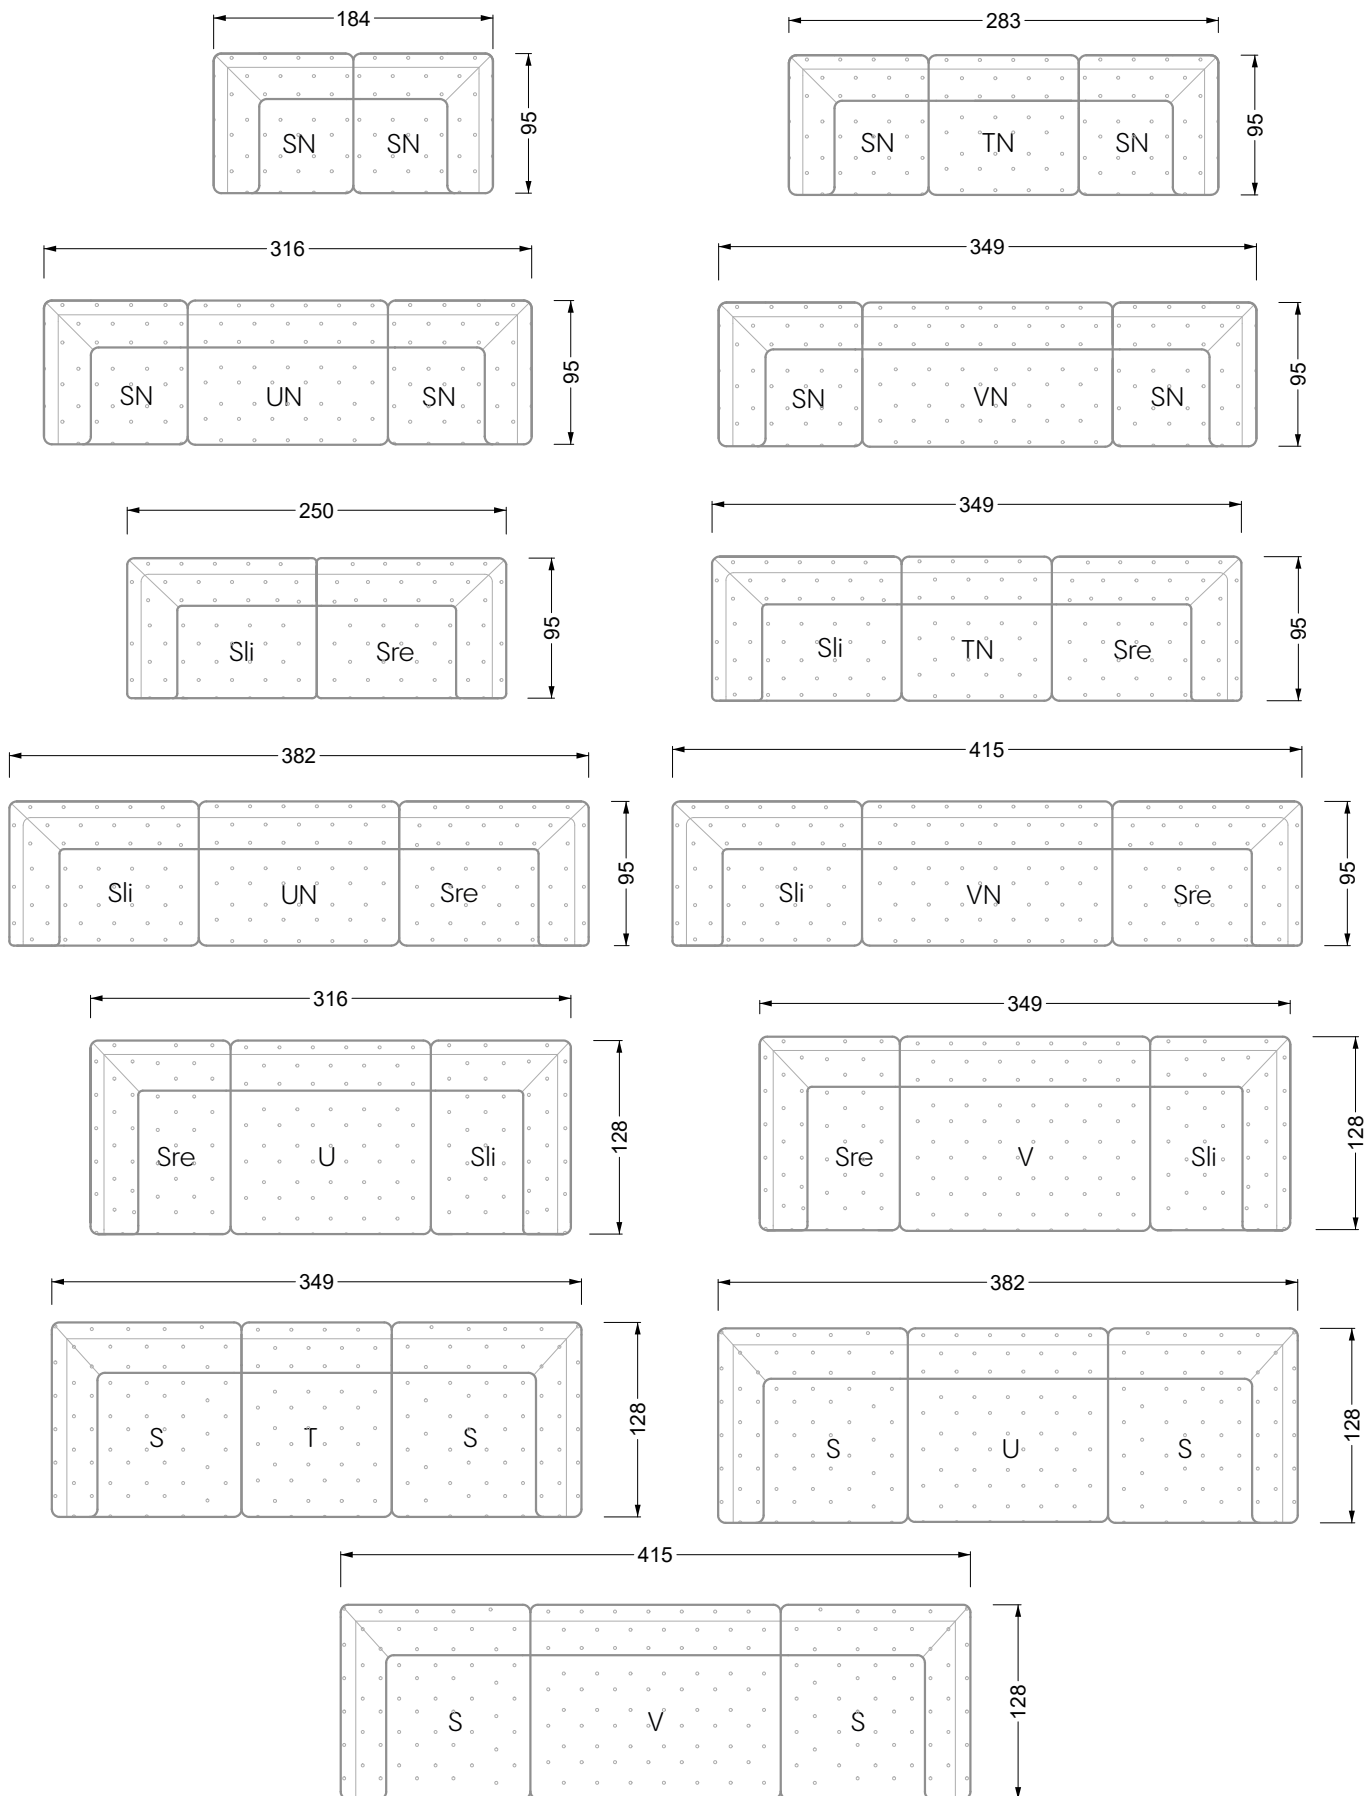

Edgy

107 • Corner sofas with short daybed

Edgy

107 • Corner sofas with long daybed

Edgy

107 • Asymmetrical corner sofas

Edgy

107 • Corner sofas seat depth 64 cm / 104 cm

Edgy

107 • Corner sofas seat depth 64 cm / 104 cm

recommendation for cushions: **D 108 Q**

recommendation for cushions: **D 108 Q**

Cloud 7

154 • Single elements • Longchair

Cloud 7

154 • Large combinations

Ocean 7

158 • Corner sofas seat depth 62 cm

Ocean 7

158 • Corner sofas seat depth 62 / 95 cm

W104-160
bed surface 160 x 200 cm

W104-180
bed surface 180 x 200 cm

W104-200
bed surface 200 x 200 cm

Box spring system mattress

width: 202,5 cm

W 129-160

6-some

width: 243,0 cm

SET 1.3

W 129-160

7-some

width: 283,5 cm