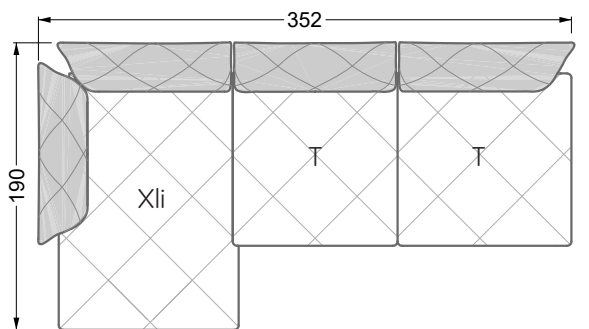

Balao

104 • Corner sofas with long daybed &
assembled backrests

Balao

104 • Corner sofas with short daybed &
assembled backrests

Balao

104 • Corner sofas with short daybed
assembled arm- and backrests

The dimensions apply to free-standing parts.

The add-on parts have an upholstery without rounding on the sides.

The end and individual parts have a rounding on their free sides (6CM).

This means that in case of a free combination of individual parts, 6cm must be deducted from the sides on the frame.

Edgy

107 • Corner sofas with short daybed

Edgy

107 • Corner sofas with long daybed

Edgy

107 • Asymmetrical corner sofas

Edgy

107 • Corner sofas seat depth 64 cm / 104 cm

Edgy

107 • Corner sofas seat depth 64 cm / 104 cm

recommendation for cushions: **D 108 Q**

recommendation for cushions: **D 108 Q**

Cloud 7

154 • Single elements • Longchair

Cloud 7

154 • Large combinations