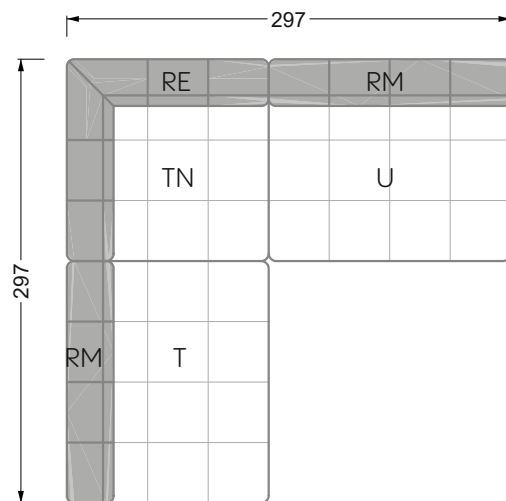

Balao

104 • Corner sofas with short daybed &
assembled backrests

Balao

104 • Corner sofas with short daybed
assembled arm- and backrests

The dimensions apply to free-standing parts.

The add-on parts have an upholstery without rounding on the sides.

The end and individual parts have a rounding on these free sides (6CM).

This means that in case of a free combination of individual parts, 6cm must be deducted from the sides on the frame.

Edgy

107 • Corner sofas with long daybed

Edgy

107 • Asymmetrical corner sofas

Edgy

107 • Asymmetrical corner sofas

Edgy

107 • Corner sofas seat depth 64 cm / 104 cm

Recommendation for cushions: **D 108 Q**

Recommendation for cushions: **D 108 Q**

Ohlinda

118 • Corner sofas with arm- and backrests

Cocoa Island

119 • Corner sofas seat depth 62cm/95 cm

Cloud 7

154 • Large combinations

Ocean 7

158 • Corner sofas seat depth 95 cm