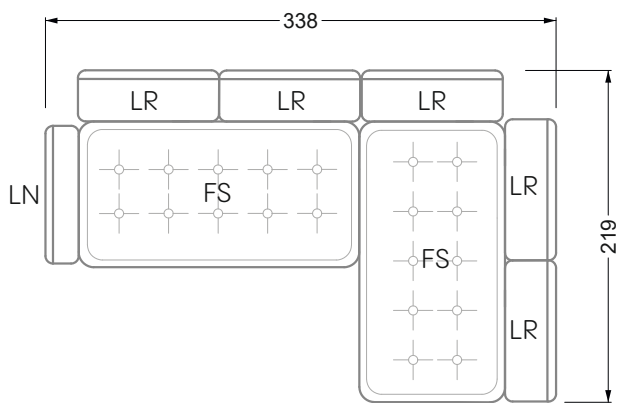

Balao

104 • Corner sofas with short daybed &
assembled backrests

Balao

104 • Corner sofas with short daybed
assembled arm- and backrests

The dimensions apply to free-standing parts.

The add-on parts have an upholstery without rounding on the sides.

The end and individual parts have a rounding on these free sides (6CM).

This means that in case of a free combination of individual parts, 6cm must be deducted from the sides on the frame.

Edgy

107 • Corner sofas with long daybed

Edgy

107 • Asymmetrical corner sofas

Edgy

107 • Asymmetrical corner sofas

Edgy

107 • Corner sofas seat depth 64 cm / 104 cm

Recommendation for cushions: **D 108 Q**

Recommendation for cushions: **D 108 Q**

Ohlinda

118 • Corner sofas with arm- and backrests

Cocoa Island

119 • Corner sofas seat depth 62cm/95 cm

Cloud 7

154 • Large combinations

Ocean 7

158 • Corner sofas seat depth 95 cm