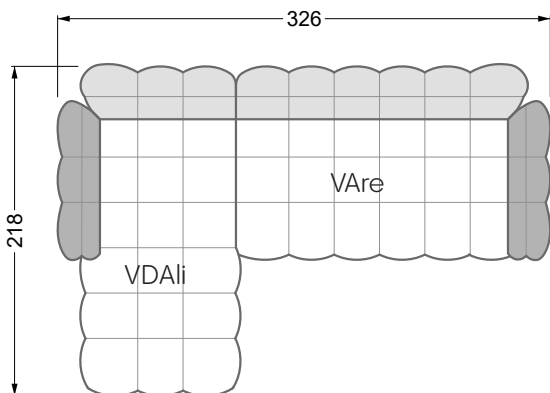

Balao

104 • Corner sofas with long daybed &
assembled backrests

Balao

104 • Corner sofas with short daybed &
assembled backrests

Balao

104 • Corner sofas with short daybed
assembled arm- and backrests

The dimensions apply to free-standing parts.

The add-on parts have an upholstery without rounding on the sides.

The end and individual parts have a rounding on their free sides (6CM).

This means that in case of a free combination of individual parts, 6cm must be deducted from the sides on the frame.

Edgy

107 • Corner sofas with short daybed

Edgy

107 • Corner sofas with long daybed

Edgy

107 • Asymmetrical corner sofas

Edgy

107 • Corner sofas seat depth 64 cm / 104 cm

width: 202,5 cm

W 129-160

6-some

width: 243,0 cm

SET 1.3

W 129-160

7-some

width: 283,5 cm