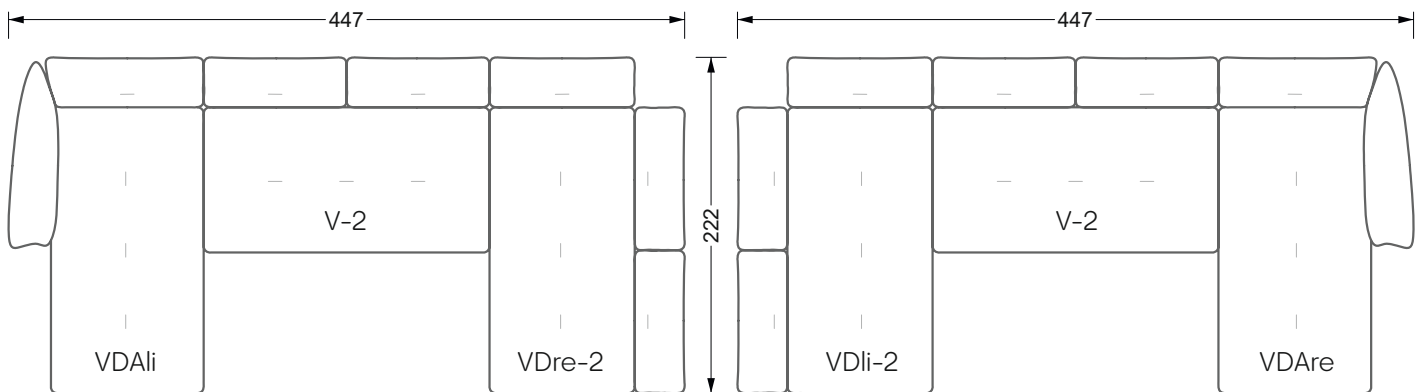

Beds

104 / Balaa0 Bed	123
129 / Creole Bed	124
130 / Fey0 Bed	155
154 / Cloud 7 Bed	156

Couch- & Coffeetables	157
----------------------------------	-----

Armchairs	158
------------------	-----

Dining & Chairs	159
----------------------------	-----

The dimensions apply to free-standing parts.

All sides of the sofa have a genuine upholstered side and can also be placed individually in the room.

If two individual parts are joined together, 6 cm (3 cm per element) must be subtracted on the extension sides, as the foam is compressed during joining.

Balao

104 • Corner sofas with short daybed &
assembled backrests

Balao

104 • Corner sofas with short daybed
assembled arm- and backrests

The dimensions apply to free-standing parts.

The add-on parts have an upholstery without rounding on the sides.

The end and individual parts have a rounding on these free sides (6CM).

This means that in case of a free combination of individual parts, 6cm must be deducted from the sides on the frame.

Edgy

107 • Corner sofas with long daybed