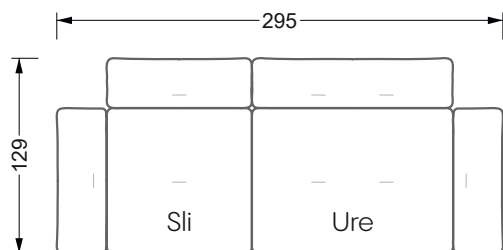

Beds

104 / Balaa0 Bed	123
129 / Creole Bed	124
130 / Fey0 Bed	155
154 / Cloud 7 Bed	156

Couch- & Coffeetables	157
----------------------------------	-----

Armchairs	158
------------------	-----

Dining & Chairs	159
----------------------------	-----

The dimensions apply to free-standing parts.

All sides of the sofa have a genuine upholstered side and can also be placed individually in the room.

If two individual parts are joined together, 6 cm (3 cm per element) must be subtracted on the extension sides, as the foam is compressed during joining.

Balao

104 • Corner sofas with short daybed &
assembled backrests

Balao

104 • Corner sofas with short daybed
assembled arm- and backrests

The dimensions apply to free-standing parts.

The add-on parts have an upholstery without rounding on the sides.

Width: 324,0 cm

9-some

Width: 364,5 cm

W 129-160

5-some

Width: 202,5 cm

6-some

Width: 243,0 cm