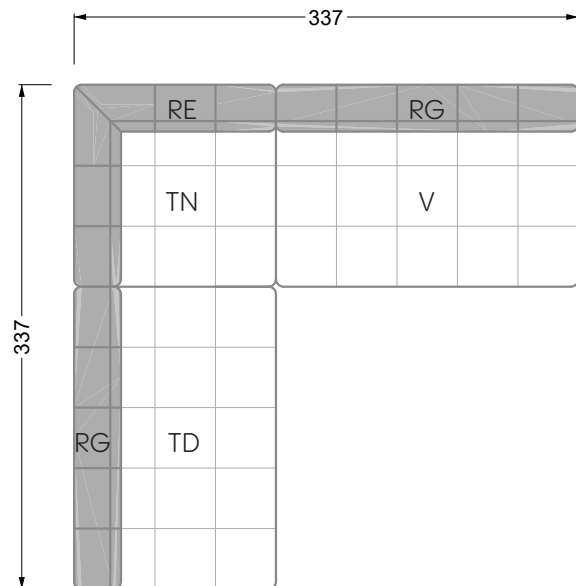

Balao

104 • Corner sofas with long daybed &
assembled backrests

Balao

104 • Corner sofas with short daybed &
assembled backrests

Balao

104 • Corner sofas with short daybed
assembled arm- and backrests

The dimensions apply to free-standing parts.

Edgy

107 • Corner sofas with short daybed

Edgy

107 • Corner sofas with long daybed

Edgy

107 • Asymmetrical corner sofas

Edgy

107 • Corner sofas seat depth 64 cm / 104 cm

Edgy

107 • Corner sofas seat depth 64 cm / 104 cm

recommendation for cushions: **D 108 Q**

recommendation for cushions: **D 108 Q**

Cloud 7

154 • Single elements • Longchair

Cloud 7

154 • Large combinations

width: 202,5 cm

W 129-160

6-some

width: 243,0 cm

SET 1.3

W 129-160

7-some

width: 283,5 cm