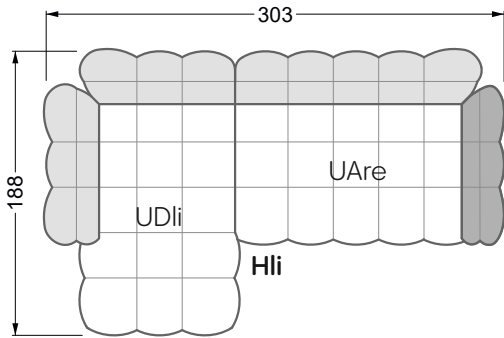

Beds

104 / Balaa0 Bed	123
129 / Creole Bed	124
130 / Fey0 Bed	155
154 / Cloud 7 Bed	156

Couch- & Coffeetables	157
----------------------------------	-----

Armchairs	158
------------------	-----

Dining & Chairs	159
----------------------------	-----

The dimensions apply to free-standing parts.

All sides of the sofa have a genuine upholstered side and can also be placed individually in the room.

If two individual parts are joined together, 6 cm (3 cm per element) must be subtracted on the extension sides, as the foam is compressed during joining.

Balao

104 • Corner sofas with short daybed &
assembled backrests

Balao

104 • Corner sofas with short daybed
assembled arm- and backrests

The dimensions apply to free-standing parts.

The add-on parts have an upholstery without rounding on the sides.