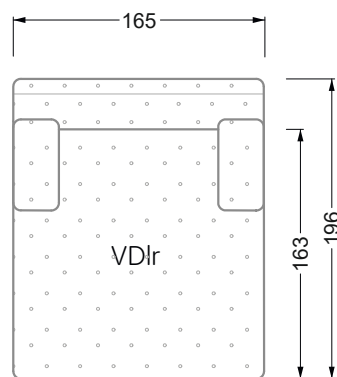

The end and individual parts have a rounding on these free sides (6CM).

This means that in case of a free combination of individual parts, 6cm must be deducted from the sides on the frame.

Edgy

107 • Corner sofas with long daybed

Edgy

107 • Asymmetrical corner sofas

Edgy

107 • Asymmetrical corner sofas

Edgy

107 • Corner sofas seat depth 64 cm / 104 cm

Recommendation for cushions: **D 108 Q**

Recommendation for cushions: **D 108 Q**

Ohlinda

118 • Corner sofas with arm- and backrests

Cocoa Island

119 • Corner sofas seat depth 62cm/95 cm

Cloud 7

154 • Large combinations

Ocean 7

158 • Corner sofas seat depth 95 cm

Bed surface
160 x 200 cm

W 129-180

Bed surface
180 x 200 cm

W 129-200

Bed surface
200 x 200 cm

A
RP 129-80

B
RP 129-100

C
RP 129-120