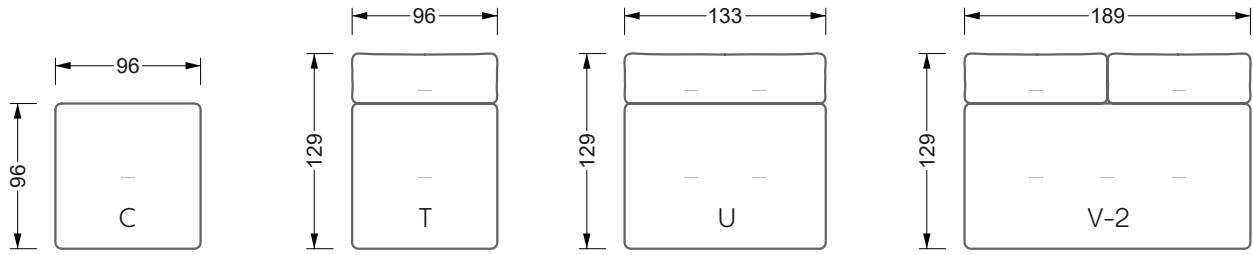

The dimensions apply to free-standing parts.

All sides of the sofa have a genuine upholstered side and can also be placed individually in the room.

If two individual parts are joined together, 6 cm (3 cm per element) must be subtracted on the extension sides, as the foam is compressed during joining.

W 129-180

Bed drawer can also be
turned 90 degrees

W 129-180

W 129-180

5-some

Width: 202,5 cm

6-some

Width: 243,0 cm