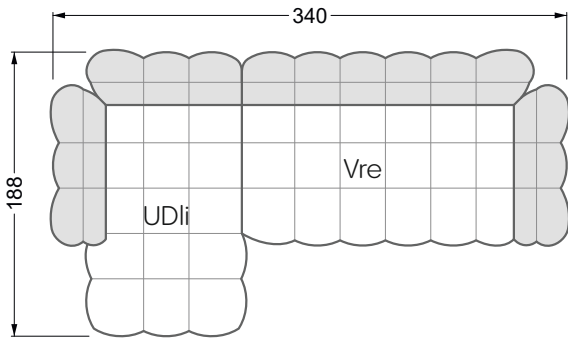

Beds

104 / Balaa0 Bed	123
129 / Creole Bed	124
130 / Fey0 Bed	155
154 / Cloud 7 Bed	156

Couch- & Coffeetables	157
----------------------------------	-----

Armchairs	158
------------------	-----

Dining & Chairs	159
----------------------------	-----

The dimensions apply to free-standing parts.

All sides of the sofa have a genuine upholstered side and can also be placed individually in the room.

If two individual parts are joined together, 6 cm (3 cm per element) must be subtracted on the extension sides, as the foam is compressed during joining.

Balao

104 • Corner sofas with short daybed &
assembled backrests

Balao

104 • Corner sofas with short daybed
assembled arm- and backrests

The dimensions apply to free-standing parts.

The add-on parts have an upholstery without rounding on the sides.

The end and individual parts have a rounding on these free sides (6CM).

This means that in case of a free combination of individual parts, 6cm must be deducted from the sides on the frame.

Edgy

107 • Corner sofas with long daybed