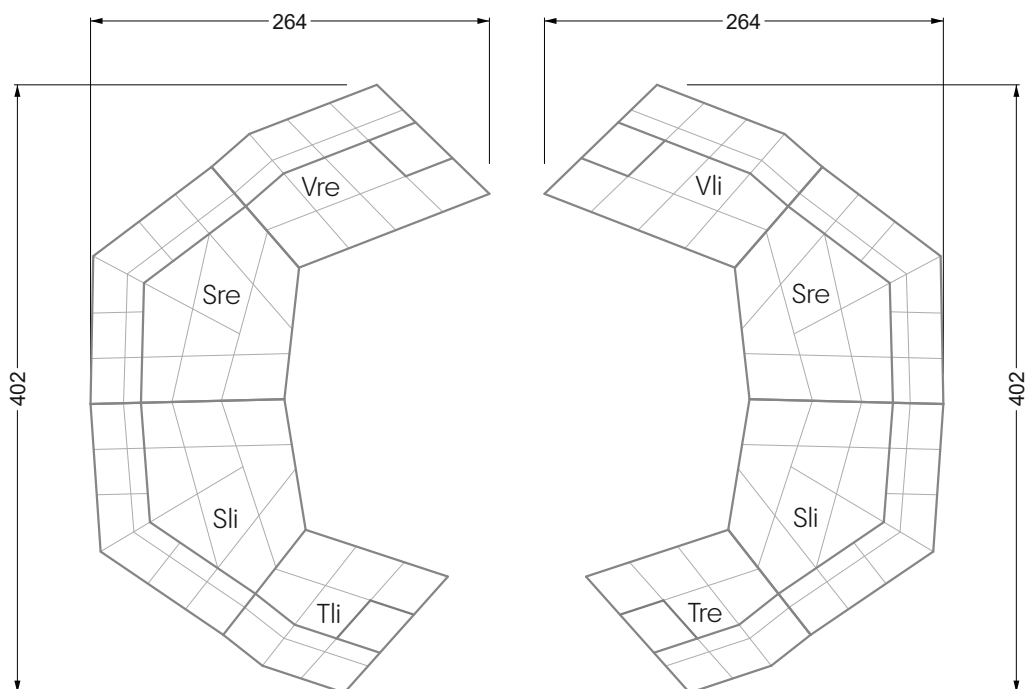

Edgy

107 • Asymmetrical corner sofas

Edgy

107 • Asymmetrical corner sofas

Edgy

107 • Corner sofas seat depth 64 cm / 104 cm

Recommendation for cushions: **D 108 Q**

Recommendation for cushions: **D 108 Q**

Ohlinda

118 • Corner sofas with arm- and backrests

Cocoa Island

119 • Corner sofas seat depth 62cm/95 cm

Cloud 7

154 • Large combinations

Ocean 7

158 • Corner sofas seat depth 95 cm

Ocean 7

158 • Corner sofas seat depth 62 / 95 cm

W104-160
Bed surface 160 x 200 cm

W104-180
Bed surface 180 x 200 cm

W104-200
Bed surface 200 x 200 cm

Box spring system mattress

Cold foam mattress

W 129-160

Bed surface
160 x 200 cm

W 129-180

Bed surface
180 x 200 cm

W 129-200

Bed surface
200 x 200 cm

A
RP 129-80

B
RP 129-100

C
RP 129-120