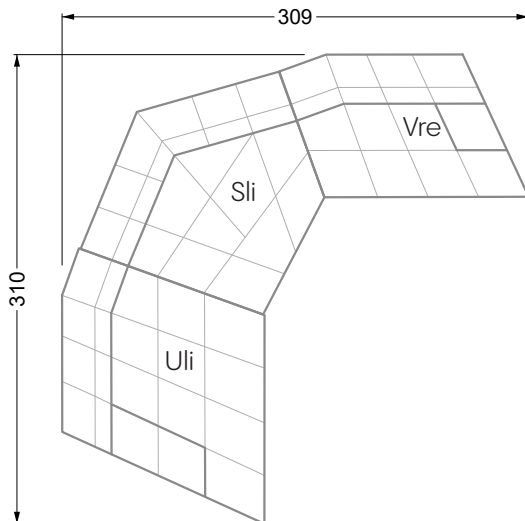

Edgy

107 • Corner sofas with short daybed

Edgy

107 • Corner sofas with long daybed

Edgy

107 • Asymmetrical corner sofas

Edgy

107 • Corner sofas seat depth 64 cm / 104 cm

Edgy

107 • Corner sofas seat depth 64 cm / 104 cm

recommendation for cushions: **D 108 Q**

recommendation for cushions: **D 108 Q**

Cloud 7

154 • Single elements • Longchair

Cloud 7

154 • Large combinations

Ocean 7

158 • Corner sofas seat depth 62 cm

Ocean 7

158 • Corner sofas seat depth 62 / 95 cm

W104-160
bed surface 160 x 200 cm

W104-180
bed surface 180 x 200 cm

W104-200
bed surface 200 x 200 cm

Box spring system mattress

Cold foam mattress

W 129-160
bed surface
160 x 200 cm

W 129-180
bed surface
180 x 200 cm

W 129-200
bed surface
200 x 200 cm

A

RP 129-80

B

RP 129-100