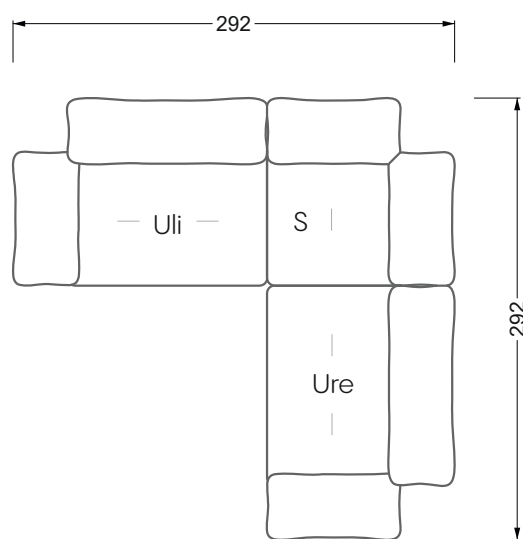

Beds

104 / Balaa0 Bed	123
129 / Creole Bed	124
130 / Fey0 Bed	155
154 / Cloud 7 Bed	156

Couch- & Coffeetables	157
----------------------------------	-----

Armchairs	158
------------------	-----

Dining & Chairs	159
----------------------------	-----

The dimensions apply to free-standing parts.

All sides of the sofa have a genuine upholstered side and can also be placed individually in the room.

If two individual parts are joined together, 6 cm (3 cm per element) must be subtracted on the extension sides, as the foam is compressed during joining.

Balao

104 • Corner sofas with short daybed &
assembled backrests

Balao

104 • Corner sofas with short daybed
assembled arm- and backrests

The dimensions apply to free-standing parts.

The add-on parts have an upholstery without rounding on the sides.

The end and individual parts have a rounding on these free sides (6CM).

This means that in case of a free combination of individual parts, 6cm must be deducted from the sides on the frame.

Edgy

107 • Corner sofas with long daybed