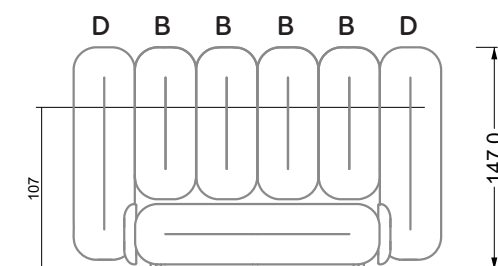

G

RP 129-200

W 129-160

W 129-160

W 129-160

4-some

width: 176,0 cm

W 129-160

5-some
width: 202,5 cm

6-some
width: 243,0 cm

W 129-160

7-some
width: 283,5 cm

8-some
width: 324,0 cm

9-some
width: 364,5 cm

W 129-160

5-some

width: 202,5 cm

W 129-160

6-some

width: 243,0 cm

SET 1.3

W 129-160

7-some

width: 283,5 cm