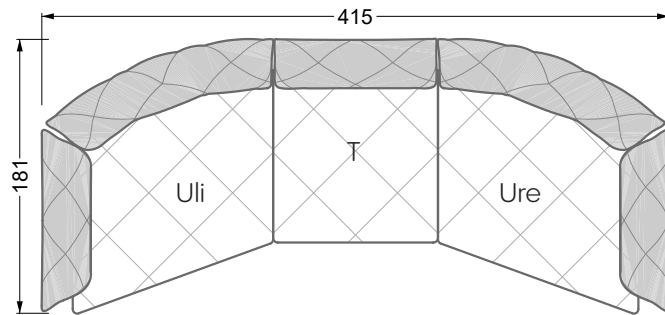

Balao

104 • Corner sofas with long daybed &
assembled backrests

Balao

104 • Corner sofas with short daybed &
assembled backrests

Balao

104 • Corner sofas with short daybed
assembled arm- and backrests

The dimensions apply to free-standing parts.

The add-on parts have an upholstery without rounding on the sides.

The end and individual parts have a rounding on their free sides (6CM).

This means that in case of a free combination of individual parts, 6cm must be deducted from the sides on the frame.

Edgy

107 • Corner sofas with short daybed

Edgy

107 • Corner sofas with long daybed

Edgy

107 • Asymmetrical corner sofas

Edgy

107 • Corner sofas seat depth 64 cm / 104 cm