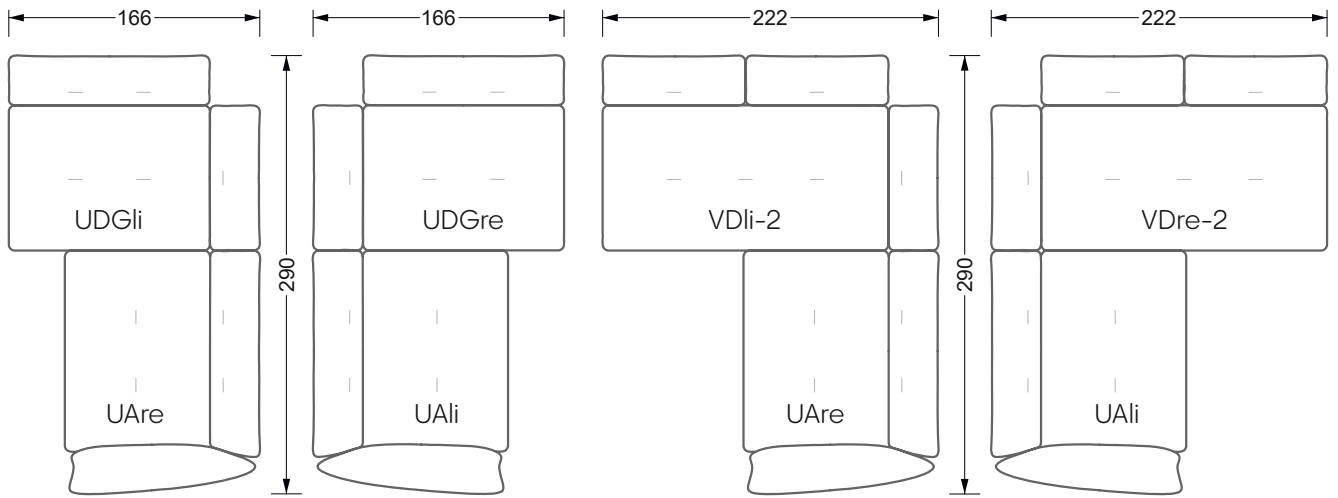

Beds

104 / Balaa0 Bed	123
129 / Creole Bed	124
130 / Fey0 Bed	155
154 / Cloud 7 Bed	156

Couch- & Coffeetables	157
----------------------------------	-----

Armchairs	158
------------------	-----

Dining & Chairs	159
----------------------------	-----

The dimensions apply to free-standing parts.

All sides of the sofa have a genuine upholstered side and can also be placed individually in the room.

If two individual parts are joined together, 6 cm (3 cm per element) must be subtracted on the extension sides, as the foam is compressed during joining.

Balao

104 • Corner sofas with short daybed &
assembled backrests

Balao

104 • Corner sofas with short daybed
assembled arm- and backrests

The dimensions apply to free-standing parts.

The add-on parts have an upholstery without rounding on the sides.

The end and individual parts have a rounding on these free sides (6CM).

This means that in case of a free combination of individual parts, 6cm must be deducted from the sides on the frame.

Edgy

107 • Corner sofas with long daybed