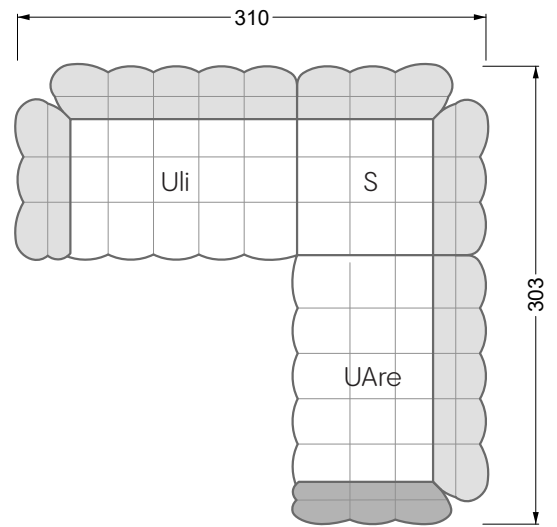

Balao

104 • Corner sofas with long daybed &
assembled backrests

Balao

104 • Corner sofas with short daybed &
assembled backrests

Balao

104 • Corner sofas with short daybed
assembled arm- and backrests

The dimensions apply to free-standing parts.

Edgy

107 • Corner sofas with short daybed

Edgy

107 • Corner sofas with long daybed

Edgy

107 • Asymmetrical corner sofas

Edgy

107 • Corner sofas seat depth 64 cm / 104 cm

width: 202,5 cm

W 129-160

6-some

width: 243,0 cm

SET 1.3

W 129-160

7-some

width: 283,5 cm

SET 2.3

W 129-160

7-some

width: 283,5 cm

8-some

width: 324,0 cm

9-some

width: 364,5 cm