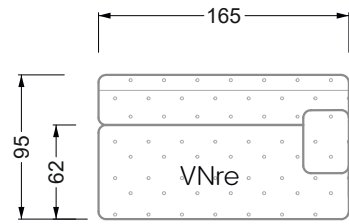

Edgy

107 • Asymmetrical corner sofas

Edgy

107 • Asymmetrical corner sofas

Edgy

107 • Corner sofas seat depth 64 cm / 104 cm

Recommendation for cushions: **D 108 Q**

Recommendation for cushions: **D 108 Q**

Ohlinda

118 • Corner sofas with arm- and backrests

Cocoa Island

119 • Corner sofas seat depth 62cm/95 cm

Cloud 7

154 • Large combinations

Ocean 7

158 • Corner sofas seat depth 95 cm