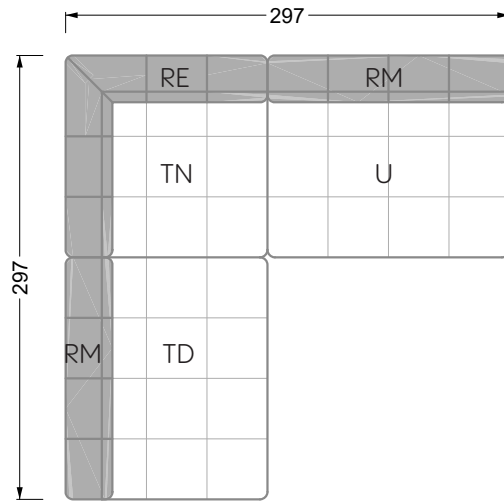

Balao

104 • Corner sofas with long daybed &
assembled backrests

Balao

104 • Corner sofas with short daybed &
assembled backrests

Balao

104 • Corner sofas with short daybed
assembled arm- and backrests

The dimensions apply to free-standing parts.

Edgy

107 • Corner sofas with short daybed

Edgy

107 • Corner sofas with long daybed

Edgy

107 • Asymmetrical corner sofas

Edgy

107 • Corner sofas seat depth 64 cm / 104 cm

Edgy

107 • Corner sofas seat depth 64 cm / 104 cm

recommendation for cushions: **D 108 Q**

recommendation for cushions: **D 108 Q**

Cloud 7

154 • Single elements • Longchair

Cloud 7

154 • Large combinations

width: 202,5 cm

W 129-160

6-some

width: 243,0 cm

SET 1.3

W 129-160

7-some

width: 283,5 cm