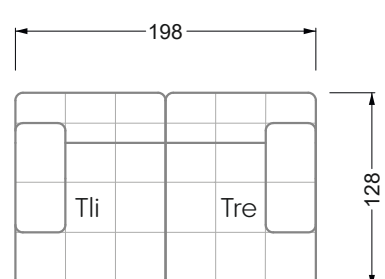

Edgy

107 • Asymmetrical corner sofas

Edgy

107 • Asymmetrical corner sofas

Edgy

107 • Corner sofas seat depth 64 cm / 104 cm

Recommendation for cushions: **D 108 Q**

Recommendation for cushions: **D 108 Q**

Ohlinda

118 • Corner sofas with arm- and backrests

Cocoa Island

119 • Corner sofas seat depth 62cm/95 cm

Cloud 7

154 • Large combinations

Ocean 7

158 • Corner sofas seat depth 95 cm

Ocean 7

158 • Corner sofas seat depth 62 / 95 cm

W104-160
Bed surface 160 x 200 cm

W104-180
Bed surface 180 x 200 cm

W104-200
Bed surface 200 x 200 cm

Box spring system mattress

Cold foam mattress

W 129-160

Bed surface
160 x 200 cm

W 129-180

Bed surface
180 x 200 cm

W 129-200

Bed surface
200 x 200 cm

A
RP 129-80

B
RP 129-100

C
RP 129-120