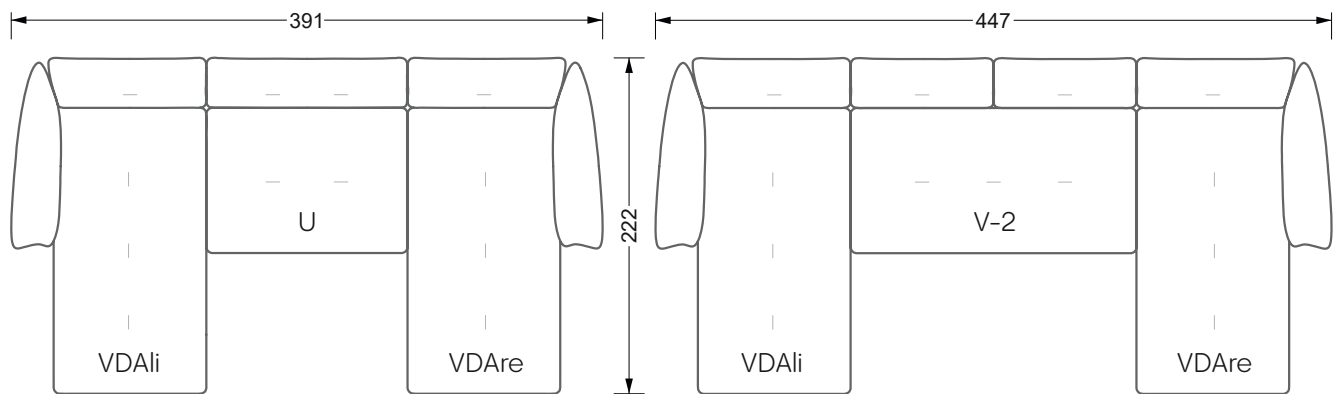

Beds

104 / Balaa0 Bed	123
129 / Creole Bed	124
130 / Fey0 Bed	155
154 / Cloud 7 Bed	156

Couch- & Coffeetables	157
----------------------------------	-----

Armchairs	158
------------------	-----

Dining & Chairs	159
----------------------------	-----

The dimensions apply to free-standing parts.

All sides of the sofa have a genuine upholstered side and can also be placed individually in the room.

If two individual parts are joined together, 6 cm (3 cm per element) must be subtracted on the extension sides, as the foam is compressed during joining.

Balao

104 • Corner sofas with short daybed &
assembled backrests

Balao

104 • Corner sofas with short daybed
assembled arm- and backrests

The dimensions apply to free-standing parts.

The add-on parts have an upholstery without rounding on the sides.

The end and individual parts have a rounding on these free sides (6CM).

This means that in case of a free combination of individual parts, 6cm must be deducted from the sides on the frame.

Edgy

107 • Corner sofas with long daybed