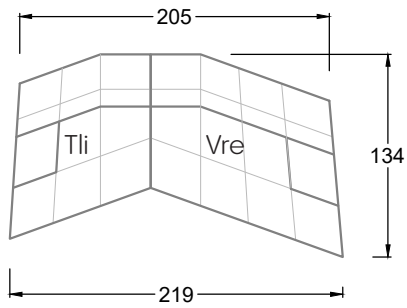

Edgy

107 • Corner sofas with short daybed

Edgy

107 • Corner sofas with long daybed

Edgy

107 • Asymmetrical corner sofas

Edgy

107 • Corner sofas seat depth 64 cm / 104 cm

Edgy

107 • Corner sofas seat depth 64 cm / 104 cm

recommendation for cushions: **D 108 Q**

recommendation for cushions: **D 108 Q**

Cloud 7

154 • Single elements • Longchair

Cloud 7

154 • Large combinations

Ocean 7

158 • Corner sofas seat depth 62 cm

Ocean 7

158 • Corner sofas seat depth 62 / 95 cm

W104-160
bed surface 160 x 200 cm

W104-180
bed surface 180 x 200 cm

W104-200
bed surface 200 x 200 cm

Box spring system mattress

Cold foam mattress

W 129-160
bed surface
160 x 200 cm

W 129-180
bed surface
180 x 200 cm

W 129-200
bed surface
200 x 200 cm

A

RP 129-80

B

RP 129-100