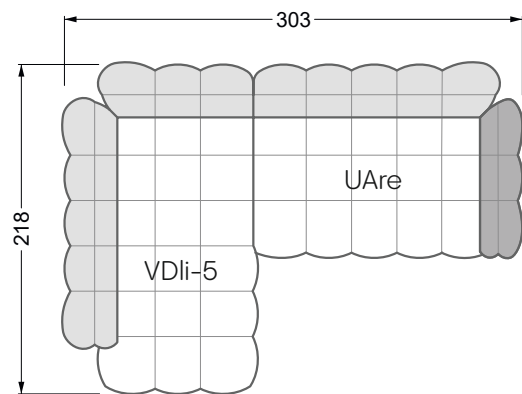

The dimensions apply to free-standing parts.

All sides of the sofa have a genuine upholstered side and can also be placed individually in the room.

If two individual parts are joined together, 6 cm (3 cm per element) must be subtracted on the extension sides, as the foam is compressed during joining.

Balao

104 • Corner sofas with short daybed &
assembled backrests

Balao

104 • Corner sofas with short daybed
assembled arm- and backrests

The dimensions apply to free-standing parts.

The add-on parts have an upholstery without rounding on the sides.

The end and individual parts have a rounding on these free sides (6CM).

This means that in case of a free combination of individual parts, 6cm must be deducted from the sides on the frame.

Edgy

107 • Corner sofas with long daybed

5-some

Width: 202,5 cm

6-some

Width: 243,0 cm

SET 2.2

W 129-180

7-some

Width: 283,5 cm