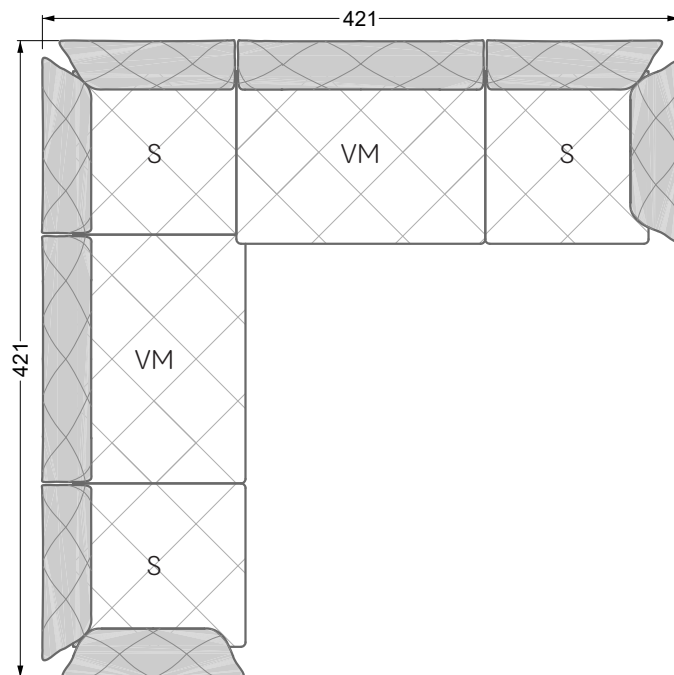

Balao

104 • Corner sofas with long daybed &
assembled backrests

Balao

104 • Corner sofas with short daybed &
assembled backrests

Balao

104 • Corner sofas with short daybed
assembled arm- and backrests

The dimensions apply to free-standing parts.

The add-on parts have an upholstery without rounding on the sides.

The end and individual parts have a rounding on their free sides (6CM).

This means that in case of a free combination of individual parts, 6cm must be deducted from the sides on the frame.

Edgy

107 • Corner sofas with short daybed

Edgy

107 • Corner sofas with long daybed

Edgy

107 • Asymmetrical corner sofas

Edgy

107 • Corner sofas seat depth 64 cm / 104 cm

Ocean 7

158 • Corner sofas seat depth 62 cm

Ocean 7

158 • Corner sofas seat depth 62 / 95 cm

W104-160
bed surface 160 x 200 cm

W104-180
bed surface 180 x 200 cm

W104-200
bed surface 200 x 200 cm

Box spring system mattress