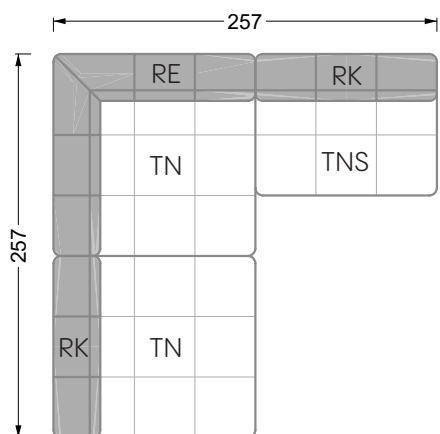

Balao

104 • Corner sofas with long daybed &
assembled backrests

Balao

104 • Corner sofas with short daybed &
assembled backrests

Balao

104 • Corner sofas with short daybed
assembled arm- and backrests

The dimensions apply to free-standing parts.

Edgy

107 • Corner sofas with short daybed

Edgy

107 • Corner sofas with long daybed

Edgy

107 • Asymmetrical corner sofas

Edgy

107 • Corner sofas seat depth 64 cm / 104 cm

Edgy

107 • Corner sofas seat depth 64 cm / 104 cm

recommendation for cushions: **D 108 Q**

recommendation for cushions: **D 108 Q**

Cloud 7

154 • Single elements • Longchair

Cloud 7

154 • Large combinations

width: 202,5 cm

W 129-160

6-some

width: 243,0 cm

SET 1.3

W 129-160

7-some

width: 283,5 cm