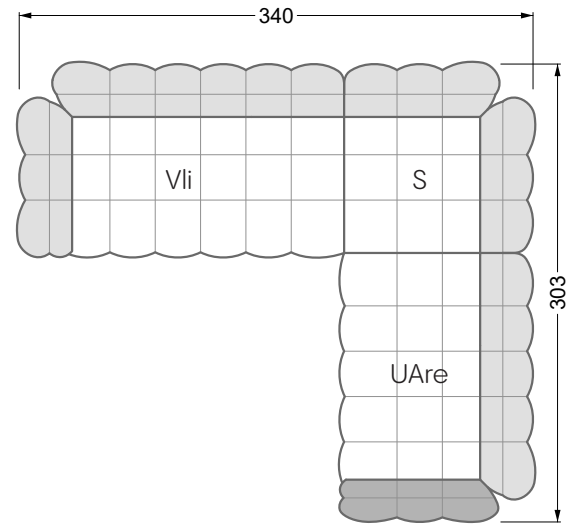

Balao

104 • Corner sofas with long daybed &
assembled backrests

Balao

104 • Corner sofas with short daybed &
assembled backrests

Balao

104 • Corner sofas with short daybed
assembled arm- and backrests

The dimensions apply to free-standing parts.

Edgy

107 • Corner sofas with short daybed

Edgy

107 • Corner sofas with long daybed

Edgy

107 • Asymmetrical corner sofas

Edgy

107 • Corner sofas seat depth 64 cm / 104 cm

width: 202,5 cm

W 129-160

6-some

width: 243,0 cm

SET 1.3

W 129-160

7-some

width: 283,5 cm

6-some

width: 243,0 cm

SET 1.2

W 129-180

7-some

width: 283,5 cm

SET 3

W 129-180