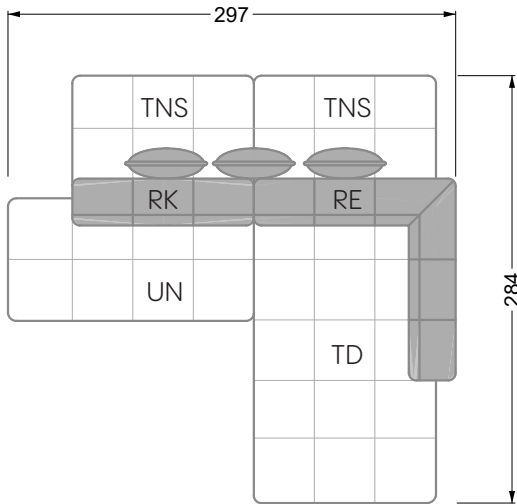

Balao

104 • Corner sofas with long daybed &
assembled backrests

Balao

104 • Corner sofas with short daybed &
assembled backrests

Balao

104 • Corner sofas with short daybed
assembled arm- and backrests

The dimensions apply to free-standing parts.

Edgy

107 • Corner sofas with short daybed

Edgy

107 • Corner sofas with long daybed

Edgy

107 • Asymmetrical corner sofas

Edgy

107 • Corner sofas seat depth 64 cm / 104 cm

Edgy

107 • Corner sofas seat depth 64 cm / 104 cm

recommendation for cushions: **D 108 Q**

recommendation for cushions: **D 108 Q**

Cloud 7

154 • Single elements • Longchair

Cloud 7

154 • Large combinations