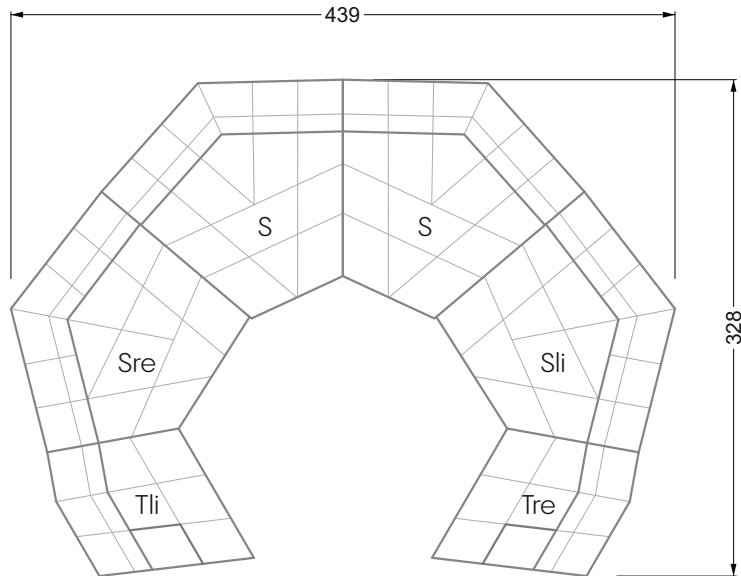

Edgy

107 • Asymmetrical corner sofas

Edgy

107 • Asymmetrical corner sofas

Edgy

107 • Corner sofas seat depth 64 cm / 104 cm

Recommendation for cushions: **D 108 Q**

Recommendation for cushions: **D 108 Q**

Ohlinda

118 • Corner sofas with arm- and backrests

Cocoa Island

119 • Corner sofas seat depth 62cm/95 cm

Cloud 7

154 • Large combinations

Ocean 7

158 • Corner sofas seat depth 95 cm

Ocean 7

158 • Corner sofas seat depth 62 / 95 cm

W104-160
Bed surface 160 x 200 cm

W104-180
Bed surface 180 x 200 cm

W104-200
Bed surface 200 x 200 cm

Box spring system mattress

Cold foam mattress

W 129-160

Bed surface
160 x 200 cm

W 129-180

Bed surface
180 x 200 cm

W 129-200

Bed surface
200 x 200 cm

A
RP 129-80

B
RP 129-100

C
RP 129-120