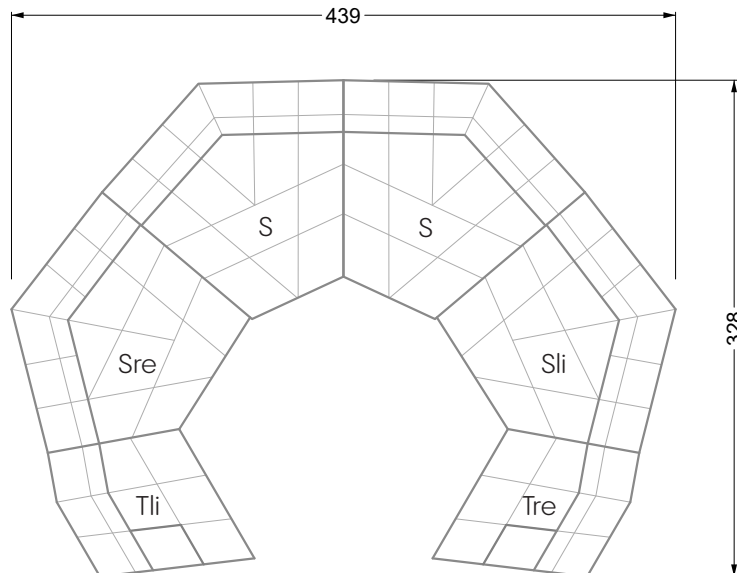

Edgy

107 • Corner sofas with short daybed

Edgy

107 • Corner sofas with long daybed

Edgy

107 • Asymmetrical corner sofas

Edgy

107 • Corner sofas seat depth 64 cm / 104 cm

Edgy

107 • Corner sofas seat depth 64 cm / 104 cm

recommendation for cushions: **D 108 Q**

recommendation for cushions: **D 108 Q**

Cloud 7

154 • Single elements • Longchair

Cloud 7

154 • Large combinations

Ocean 7

158 • Corner sofas seat depth 62 cm

Ocean 7

158 • Corner sofas seat depth 62 / 95 cm

W104-160
bed surface 160 x 200 cm

W104-180
bed surface 180 x 200 cm

W104-200
bed surface 200 x 200 cm

Box spring system mattress

Cold foam mattress

W 129-160
bed surface
160 x 200 cm

W 129-180
bed surface
180 x 200 cm

W 129-200
bed surface
200 x 200 cm

A

RP 129-80

B

RP 129-100