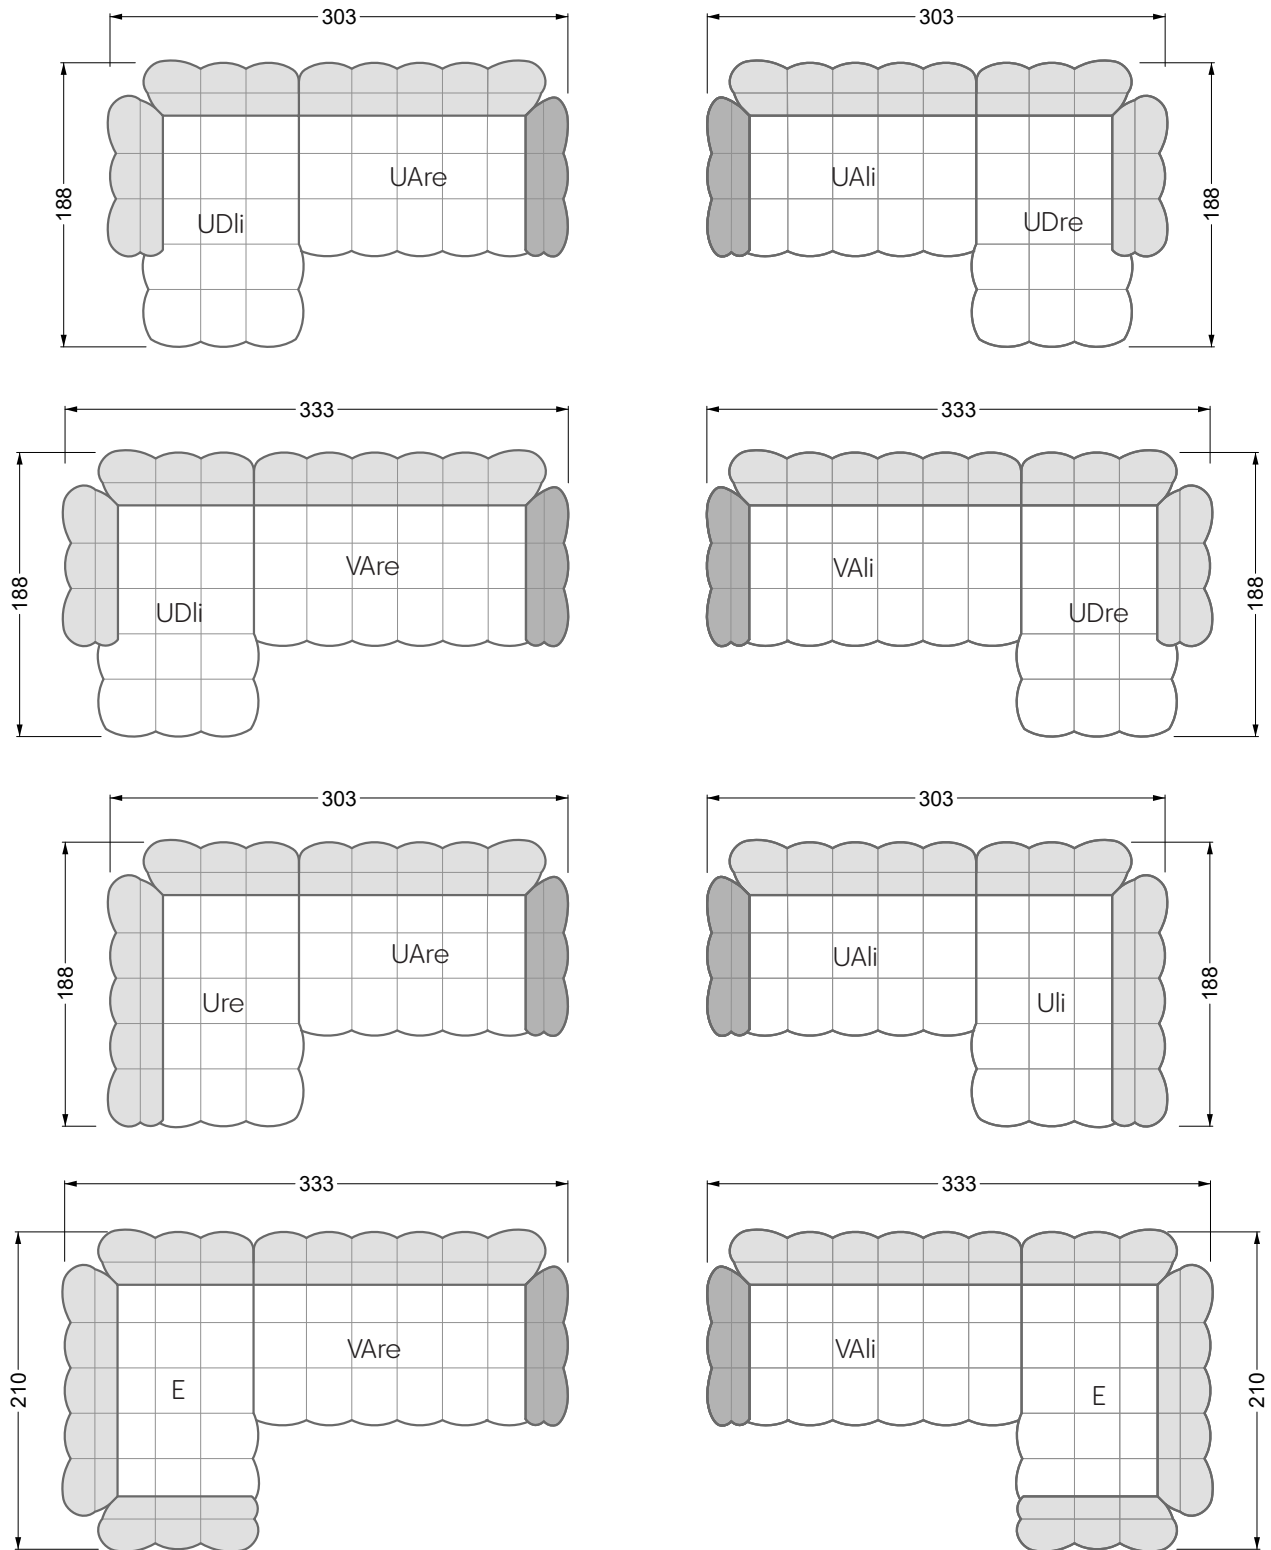

Balao

104 • Corner sofas with long daybed &
assembled backrests

Balao

104 • Corner sofas with short daybed &
assembled backrests

Balao

104 • Corner sofas with short daybed
assembled arm- and backrests

The dimensions apply to free-standing parts.

Edgy

107 • Corner sofas with short daybed

Edgy

107 • Corner sofas with long daybed

Edgy

107 • Asymmetrical corner sofas

Edgy

107 • Corner sofas seat depth 64 cm / 104 cm

Ocean 7

158 • Corner sofas seat depth 62 cm

Ocean 7

158 • Corner sofas seat depth 62 / 95 cm

W104-160
bed surface 160 x 200 cm

W104-180
bed surface 180 x 200 cm

W104-200
bed surface 200 x 200 cm

Box spring system mattress

width: 202,5 cm

W 129-160

6-some

width: 243,0 cm

SET 1.3

W 129-160

7-some

width: 283,5 cm