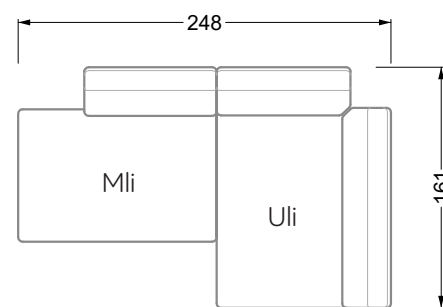

Edgy

107 • Corner sofas with short daybed

Edgy

107 • Corner sofas with long daybed

Edgy

107 • Asymmetrical corner sofas

Edgy

107 • Corner sofas seat depth 64 cm / 104 cm

Edgy

107 • Corner sofas seat depth 64 cm / 104 cm

recommendation for cushions: **D 108 Q**

recommendation for cushions: **D 108 Q**

Cloud 7

154 • Single elements • Longchair

Cloud 7

154 • Large combinations

Ocean 7

158 • Corner sofas seat depth 62 cm

Ocean 7

158 • Corner sofas seat depth 62 / 95 cm

W104-160
bed surface 160 x 200 cm

W104-180
bed surface 180 x 200 cm

W104-200
bed surface 200 x 200 cm

Box spring system mattress

Cold foam mattress

W 129-160
bed surface
160 x 200 cm

W 129-180
bed surface
180 x 200 cm

W 129-200
bed surface
200 x 200 cm

A

RP 129-80

B

RP 129-100