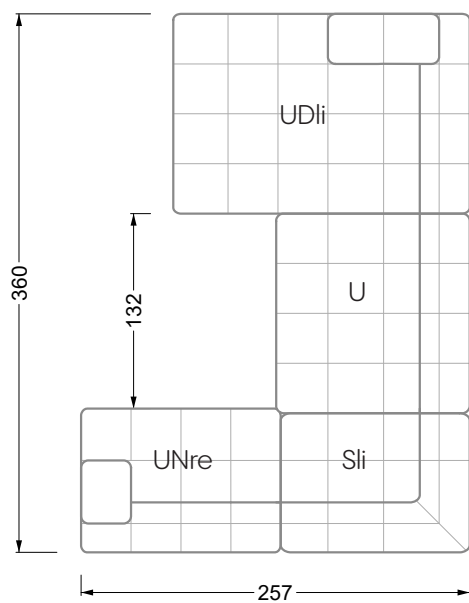

Edgy

107 • Corner sofas seat depth 64 cm / 104 cm

recommendation for cushions: **D 108 Q**

recommendation for cushions: **D 108 Q**

Cloud 7

154 • Single elements • Longchair

Cloud 7

154 • Large combinations

Ocean 7

158 • Corner sofas seat depth 62 cm

Ocean 7

158 • Corner sofas seat depth 62 / 95 cm

W104-160
bed surface 160 x 200 cm

W104-180
bed surface 180 x 200 cm

W104-200
bed surface 200 x 200 cm

Box spring system mattress

Cold foam mattress

W 129-160
bed surface
160 x 200 cm

W 129-180
bed surface
180 x 200 cm

W 129-200
bed surface
200 x 200 cm

A

RP 129-80

B

RP 129-100

width: 202,5 cm

W 129-160

6-some

width: 243,0 cm

SET 1.3

W 129-160

7-some

width: 283,5 cm