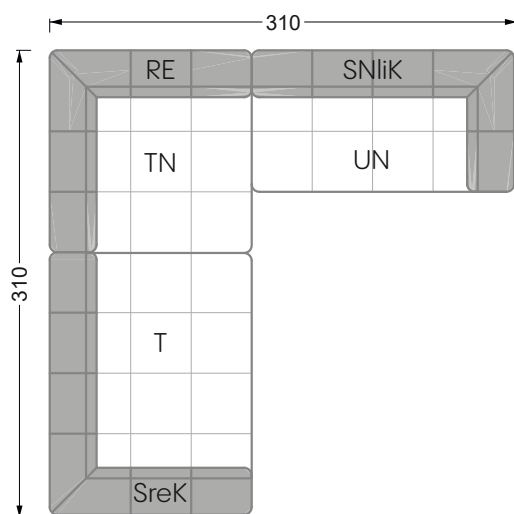

Balao

104 • Corner sofas with short daybed &
assembled backrests

Balao

104 • Corner sofas with short daybed
assembled arm- and backrests

The dimensions apply to free-standing parts.

The add-on parts have an upholstery without rounding on the sides.

The end and individual parts have a rounding on these free sides (6CM).

This means that in case of a free combination of individual parts, 6cm must be deducted from the sides on the frame.

Edgy

107 • Corner sofas with long daybed

Edgy

107 • Asymmetrical corner sofas

Edgy

107 • Asymmetrical corner sofas

Edgy

107 • Corner sofas seat depth 64 cm / 104 cm

Recommendation for cushions: **D 108 Q**

Recommendation for cushions: **D 108 Q**

Ohlinda

118 • Corner sofas with arm- and backrests

Cocoa Island

119 • Corner sofas seat depth 62cm/95 cm

Cloud 7

154 • Large combinations

Ocean 7

158 • Corner sofas seat depth 95 cm