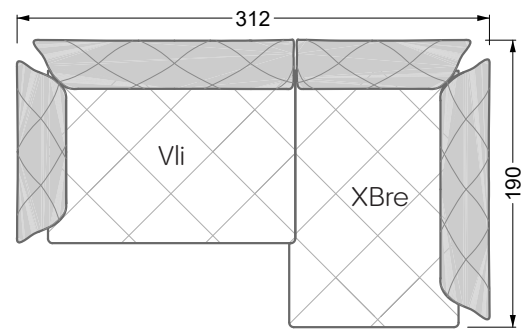

Balao

104 • Corner sofas with long daybed &
assembled backrests

Balao

104 • Corner sofas with short daybed &
assembled backrests

Balao

104 • Corner sofas with short daybed
assembled arm- and backrests

The dimensions apply to free-standing parts.

The add-on parts have an upholstery without rounding on the sides.

The end and individual parts have a rounding on their free sides (6CM).

This means that in case of a free combination of individual parts, 6cm must be deducted from the sides on the frame.

Edgy

107 • Corner sofas with short daybed

Edgy

107 • Corner sofas with long daybed

Edgy

107 • Asymmetrical corner sofas

Edgy

107 • Corner sofas seat depth 64 cm / 104 cm

Edgy

107 • Corner sofas seat depth 64 cm / 104 cm

recommendation for cushions: **D 108 Q**

recommendation for cushions: **D 108 Q**

Cloud 7

154 • Single elements • Longchair

Cloud 7

154 • Large combinations