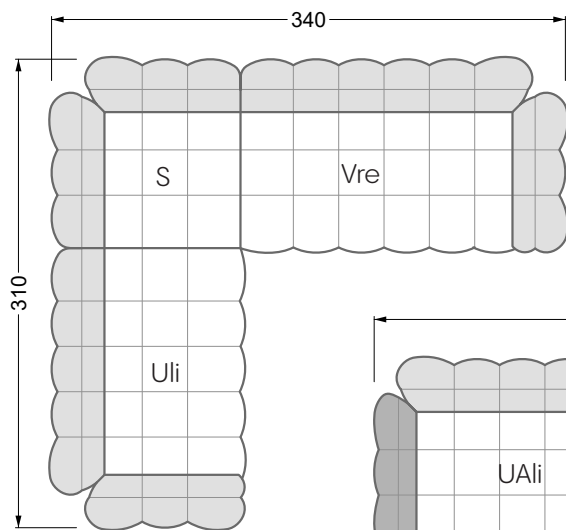

Balao

104 • Corner sofas with long daybed &
assembled backrests

Balao

104 • Corner sofas with short daybed &
assembled backrests

Balao

104 • Corner sofas with short daybed
assembled arm- and backrests

The dimensions apply to free-standing parts.

The add-on parts have an upholstery without rounding on the sides.

The end and individual parts have a rounding on their free sides (6CM).

This means that in case of a free combination of individual parts, 6cm must be deducted from the sides on the frame.

Edgy

107 • Corner sofas with short daybed

Edgy

107 • Corner sofas with long daybed

Edgy

107 • Asymmetrical corner sofas

Edgy

107 • Corner sofas seat depth 64 cm / 104 cm

width: 202,5 cm

W 129-160

6-some

width: 243,0 cm

SET 1.3

W 129-160

7-some

width: 283,5 cm