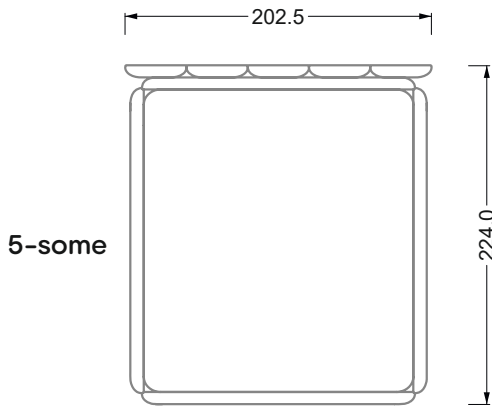

Width: 283,5 cm

8-some

Width: 324,0 cm

9-some

Width: 364,5 cm

W 129-160

5-some

Width: 202,5 cm

Width: 324,0 cm

9-some

Width: 364,5 cm

W 129-160

5-some

Width: 202,5 cm

6-some

Width: 243,0 cm

SET 2.3

W 129-160

7-some

Width: 283,5 cm

8-some

Width: 324,0 cm

9-some

Width: 364,5 cm

W 129-180

Bed drawer can also be
turned 90 degrees

W 129-180

W 129-180

5-some

Width: 202,5 cm

6-some

Width: 243,0 cm