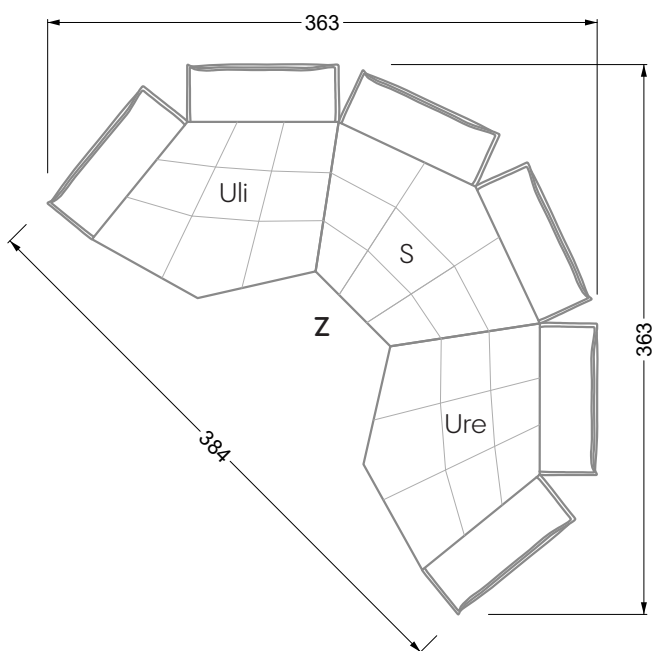

Edgy

107 • Corner sofas with short daybed

Edgy

107 • Corner sofas with long daybed

Edgy

107 • Asymmetrical corner sofas

Edgy

107 • Corner sofas seat depth 64 cm / 104 cm

Edgy

107 • Corner sofas seat depth 64 cm / 104 cm

recommendation for cushions: **D 108 Q**

recommendation for cushions: **D 108 Q**

Cloud 7

154 • Single elements • Longchair

Cloud 7

154 • Large combinations

Ocean 7

158 • Corner sofas seat depth 62 cm

Ocean 7

158 • Corner sofas seat depth 62 / 95 cm

W104-160
bed surface 160 x 200 cm

W104-180
bed surface 180 x 200 cm

W104-200
bed surface 200 x 200 cm

Box spring system mattress

Cold foam mattress

W 129-160
bed surface
160 x 200 cm

W 129-180
bed surface
180 x 200 cm

W 129-200
bed surface
200 x 200 cm

A

RP 129-80

B

RP 129-100