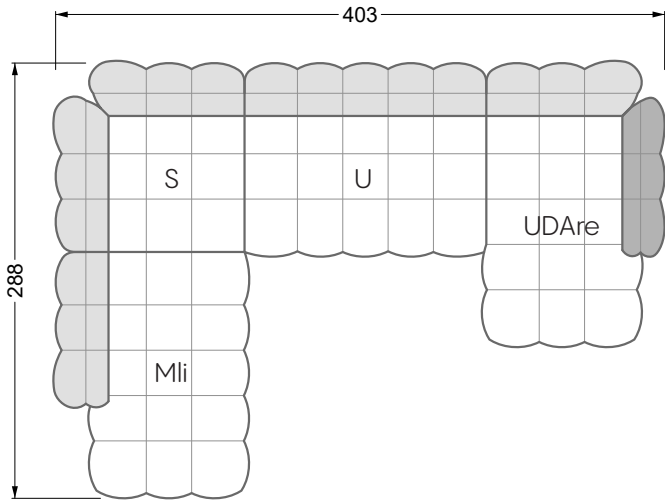

Balao

104 • Corner sofas with long daybed &
assembled backrests

Balao

104 • Corner sofas with short daybed &
assembled backrests

Balao

104 • Corner sofas with short daybed
assembled arm- and backrests

The dimensions apply to free-standing parts.

Edgy

107 • Corner sofas with short daybed

Edgy

107 • Corner sofas with long daybed

Edgy

107 • Asymmetrical corner sofas

Edgy

107 • Corner sofas seat depth 64 cm / 104 cm

width: 202,5 cm

W 129-160

6-some

width: 243,0 cm

SET 1.3

W 129-160

7-some

width: 283,5 cm

6-some

width: 243,0 cm

SET 1.2

W 129-180

7-some

width: 283,5 cm

SET 3

W 129-180