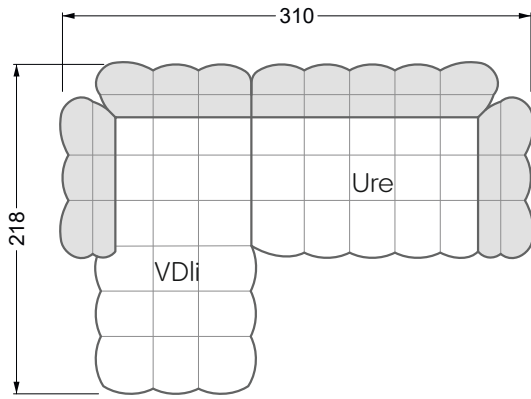

Beds

104 / Balaa0 Bed	123
129 / Creole Bed	124
130 / Fey0 Bed	155
154 / Cloud 7 Bed	156

Couch- & Coffeetables	157
----------------------------------	-----

Armchairs	158
------------------	-----

Dining & Chairs	159
----------------------------	-----

The dimensions apply to free-standing parts.

All sides of the sofa have a genuine upholstered side and can also be placed individually in the room.

If two individual parts are joined together, 6 cm (3 cm per element) must be subtracted on the extension sides, as the foam is compressed during joining.

Balao

104 • Corner sofas with short daybed &
assembled backrests

Balao

104 • Corner sofas with short daybed
assembled arm- and backrests

The dimensions apply to free-standing parts.

The add-on parts have an upholstery without rounding on the sides.

The end and individual parts have a rounding on these free sides (6CM).

This means that in case of a free combination of individual parts, 6cm must be deducted from the sides on the frame.

Edgy

107 • Corner sofas with long daybed