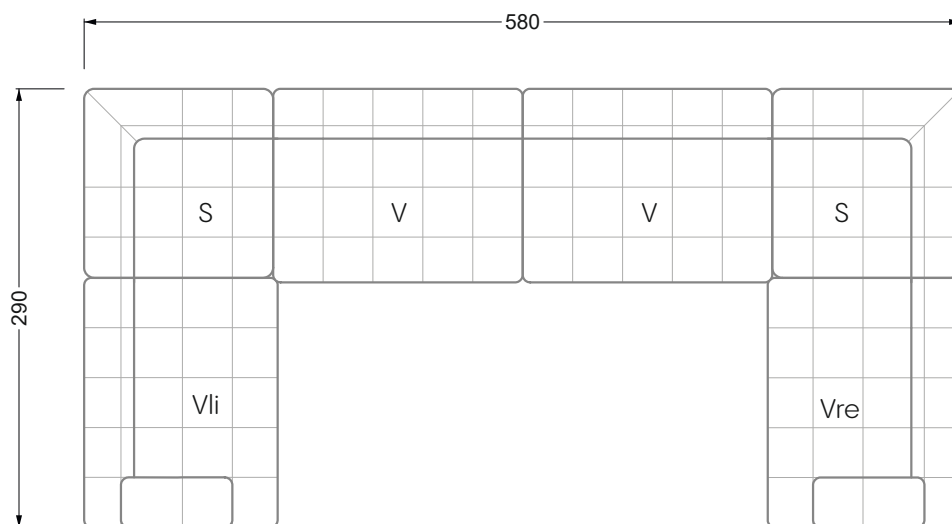

Edgy

107 • Asymmetrical corner sofas

Edgy

107 • Asymmetrical corner sofas

Edgy

107 • Corner sofas seat depth 64 cm / 104 cm

Recommendation for cushions: **D 108 Q**

Recommendation for cushions: **D 108 Q**

Ohlinda

118 • Corner sofas with arm- and backrests

Cocoa Island

119 • Corner sofas seat depth 62cm/95 cm

Cloud 7

154 • Large combinations

Ocean 7

158 • Corner sofas seat depth 95 cm

Ocean 7

158 • Corner sofas seat depth 62 / 95 cm

W104-160
Bed surface 160 x 200 cm

W104-180
Bed surface 180 x 200 cm

W104-200
Bed surface 200 x 200 cm

Box spring system mattress

Cold foam mattress

W 129-160

Bed surface
160 x 200 cm

W 129-180

Bed surface
180 x 200 cm

W 129-200

Bed surface
200 x 200 cm

A
RP 129-80

B
RP 129-100

C
RP 129-120