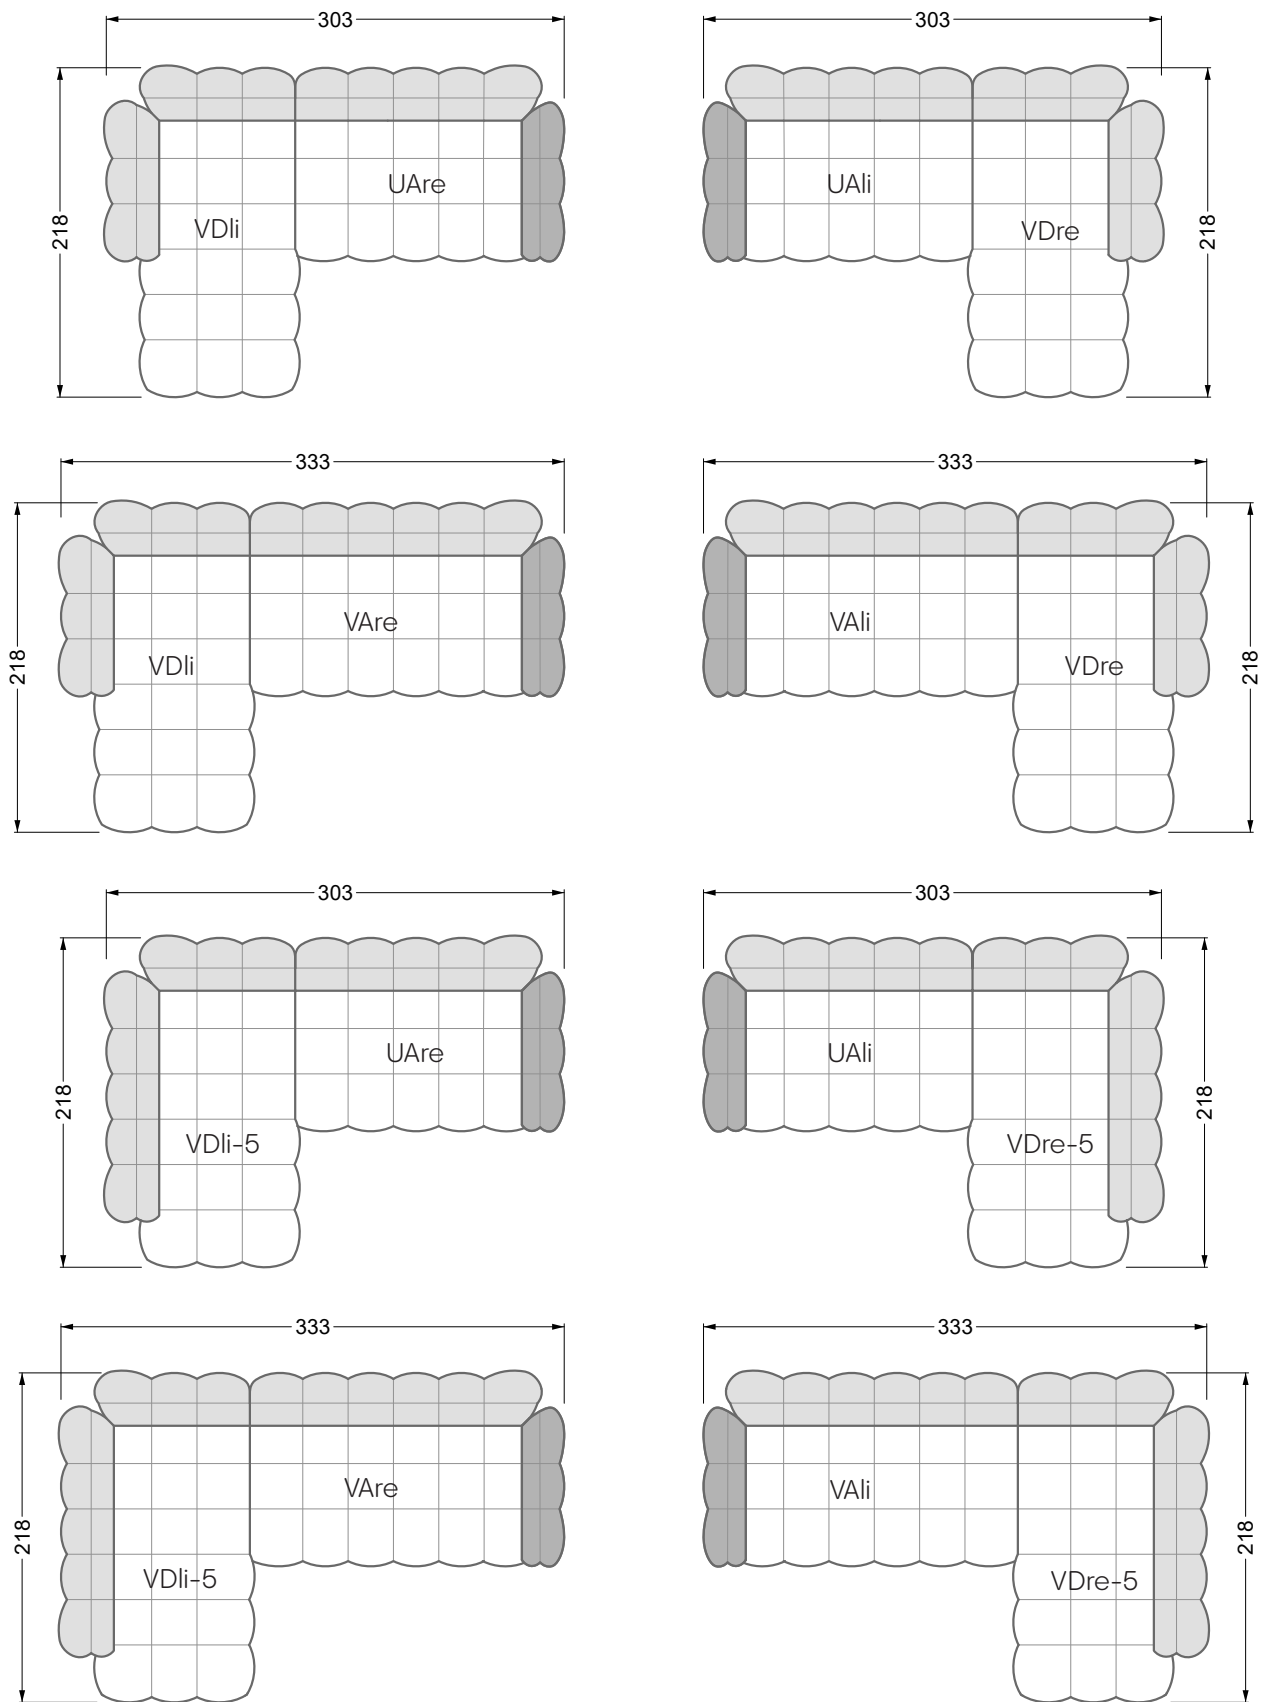

Balao

104 • Corner sofas with long daybed &
assembled backrests

Balao

104 • Corner sofas with short daybed &
assembled backrests

Balao

104 • Corner sofas with short daybed
assembled arm- and backrests

The dimensions apply to free-standing parts.

Edgy

107 • Corner sofas with short daybed

Edgy

107 • Corner sofas with long daybed

Edgy

107 • Asymmetrical corner sofas

Edgy

107 • Corner sofas seat depth 64 cm / 104 cm

Ocean 7

158 • Corner sofas seat depth 62 cm

Ocean 7

158 • Corner sofas seat depth 62 / 95 cm

W104-160
bed surface 160 x 200 cm

W104-180
bed surface 180 x 200 cm

W104-200
bed surface 200 x 200 cm

Box spring system mattress

width: 202,5 cm

W 129-160

6-some

width: 243,0 cm

SET 1.3

W 129-160

7-some

width: 283,5 cm