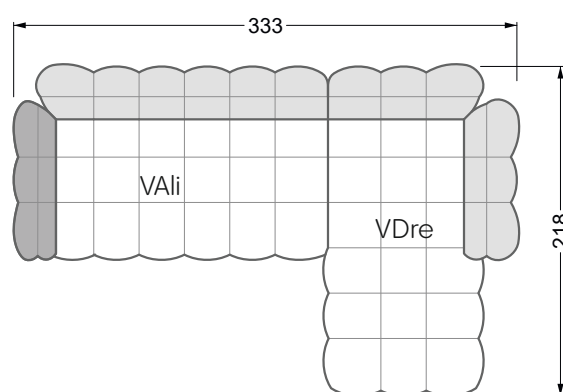

Beds

104 / Balaa0 Bed	123
129 / Creole Bed	124
130 / Fey0 Bed	155
154 / Cloud 7 Bed	156

Couch- & Coffeetables	157
----------------------------------	-----

Armchairs	158
------------------	-----

Dining & Chairs	159
----------------------------	-----

The dimensions apply to free-standing parts.

All sides of the sofa have a genuine upholstered side and can also be placed individually in the room.

If two individual parts are joined together, 6 cm (3 cm per element) must be subtracted on the extension sides, as the foam is compressed during joining.

Balao

104 • Corner sofas with short daybed &
assembled backrests

Balao

104 • Corner sofas with short daybed
assembled arm- and backrests

The dimensions apply to free-standing parts.

The add-on parts have an upholstery without rounding on the sides.

The end and individual parts have a rounding on these free sides (6CM).

This means that in case of a free combination of individual parts, 6cm must be deducted from the sides on the frame.

Edgy

107 • Corner sofas with long daybed