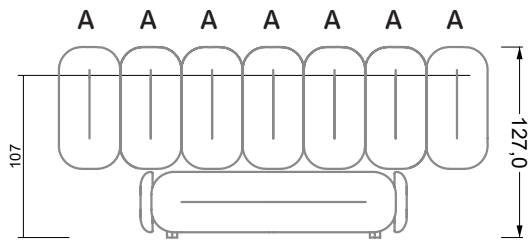

G

RP 129-200

W 129-160

W 129-160

W 129-160

4-some

width: 176,0 cm

W 129-160

5-some
width: 202,5 cm

6-some
width: 243,0 cm

W 129-160

7-some
width: 283,5 cm

8-some
width: 324,0 cm

9-some
width: 364,5 cm

W 129-160

5-some

width: 202,5 cm

W 129-160

6-some

width: 243,0 cm

SET 1.3

W 129-160

7-some

width: 283,5 cm