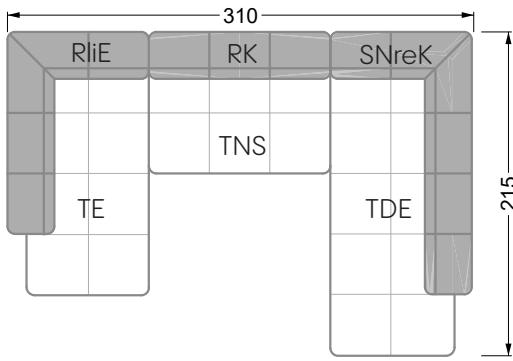

Balao

104 • Corner sofas with long daybed &
assembled backrests

Balao

104 • Corner sofas with short daybed &
assembled backrests

Balao

104 • Corner sofas with short daybed
assembled arm- and backrests

The dimensions apply to free-standing parts.

Edgy

107 • Corner sofas with short daybed

Edgy

107 • Corner sofas with long daybed

Edgy

107 • Asymmetrical corner sofas

Edgy

107 • Corner sofas seat depth 64 cm / 104 cm

Edgy

107 • Corner sofas seat depth 64 cm / 104 cm

recommendation for cushions: **D 108 Q**

recommendation for cushions: **D 108 Q**

Cloud 7

154 • Single elements • Longchair

Cloud 7

154 • Large combinations

Ocean 7

158 • Corner sofas seat depth 62 cm

Ocean 7

158 • Corner sofas seat depth 62 / 95 cm

W104-160
bed surface 160 x 200 cm

W104-180
bed surface 180 x 200 cm

W104-200
bed surface 200 x 200 cm

Box spring system mattress