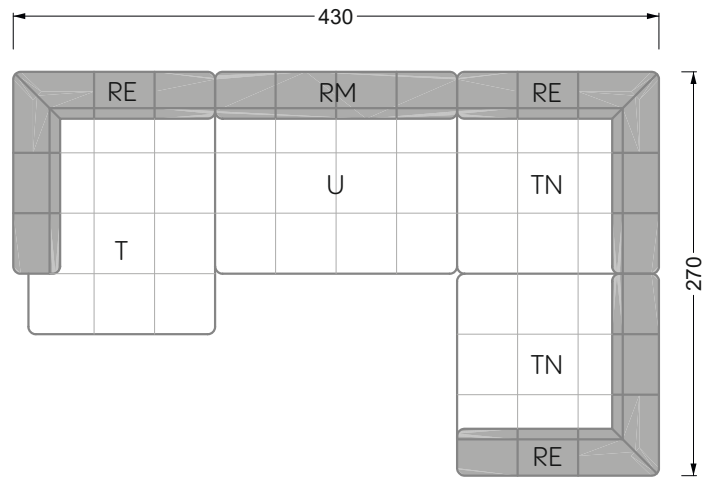

Balao

104 • Corner sofas with short daybed &
assembled backrests

Balao

104 • Corner sofas with short daybed
assembled arm- and backrests

The dimensions apply to free-standing parts.

The add-on parts have an upholstery without rounding on the sides.

The end and individual parts have a rounding on these free sides (6CM).

This means that in case of a free combination of individual parts, 6cm must be deducted from the sides on the frame.

Edgy

107 • Corner sofas with long daybed

Edgy

107 • Asymmetrical corner sofas

Edgy

107 • Asymmetrical corner sofas

Edgy

107 • Corner sofas seat depth 64 cm / 104 cm

Recommendation for cushions: **D 108 Q**

Recommendation for cushions: **D 108 Q**