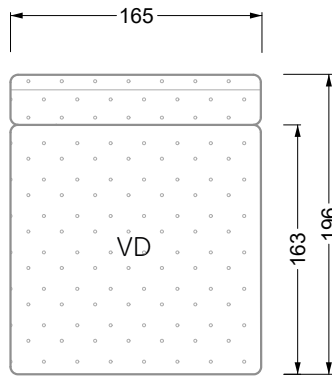

Edgy

107 • Corner sofas with short daybed

Edgy

107 • Corner sofas with long daybed

Edgy

107 • Asymmetrical corner sofas

Edgy

107 • Corner sofas seat depth 64 cm / 104 cm

Edgy

107 • Corner sofas seat depth 64 cm / 104 cm

recommendation for cushions: **D 108 Q**

recommendation for cushions: **D 108 Q**

Cloud 7

154 • Single elements • Longchair

Cloud 7

154 • Large combinations

Ocean 7

158 • Corner sofas seat depth 62 cm

Ocean 7

158 • Corner sofas seat depth 62 / 95 cm

W104-160
bed surface 160 x 200 cm

W104-180
bed surface 180 x 200 cm

W104-200
bed surface 200 x 200 cm

Box spring system mattress

Cold foam mattress

W 129-160
bed surface
160 x 200 cm

W 129-180
bed surface
180 x 200 cm

W 129-200
bed surface
200 x 200 cm

A

RP 129-80

B

RP 129-100