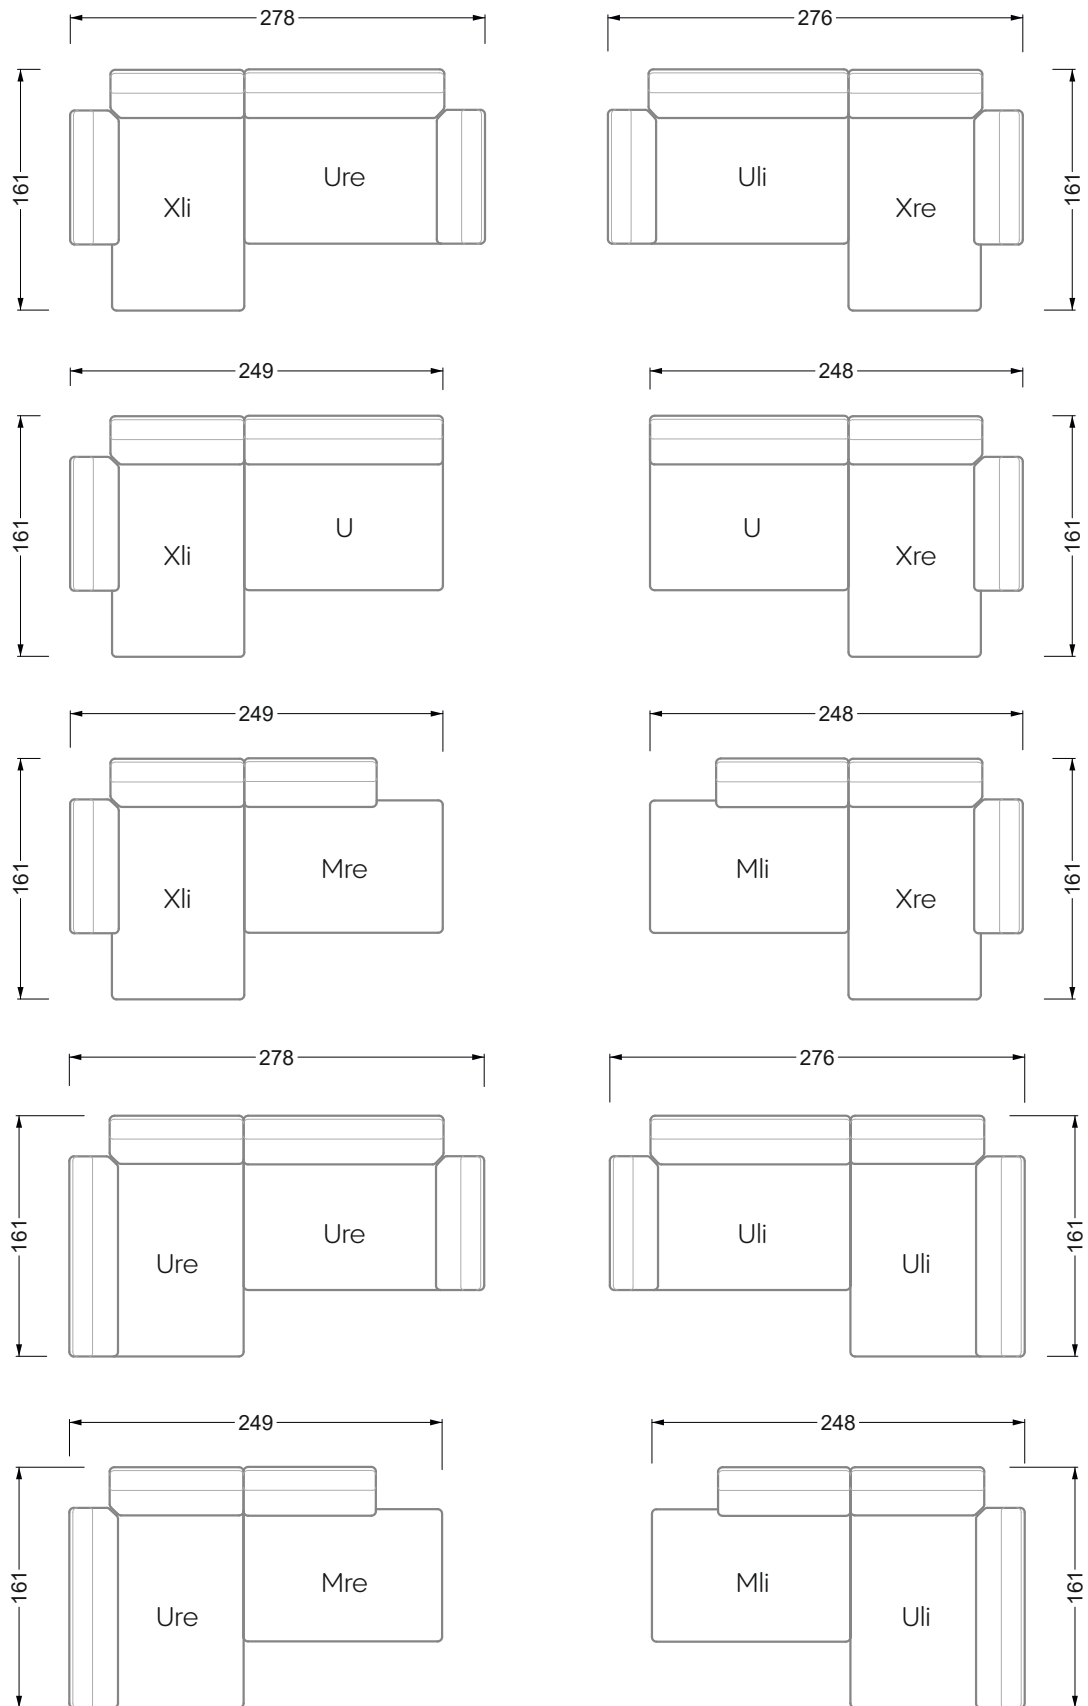

Edgy

107 • Asymmetrical corner sofas

Edgy

107 • Asymmetrical corner sofas

Edgy

107 • Corner sofas seat depth 64 cm / 104 cm

Recommendation for cushions: **D 108 Q**

Recommendation for cushions: **D 108 Q**

Ohlinda

118 • Corner sofas with arm- and backrests

Cocoa Island

119 • Corner sofas seat depth 62cm/95 cm

Cloud 7

154 • Large combinations

Ocean 7

158 • Corner sofas seat depth 95 cm

Ocean 7

158 • Corner sofas seat depth 62 / 95 cm

W104-160
Bed surface 160 x 200 cm

W104-180
Bed surface 180 x 200 cm

W104-200
Bed surface 200 x 200 cm

Box spring system mattress

Cold foam mattress

W 129-160

Bed surface
160 x 200 cm

W 129-180

Bed surface
180 x 200 cm

W 129-200

Bed surface
200 x 200 cm

A
RP 129-80

B
RP 129-100

C
RP 129-120