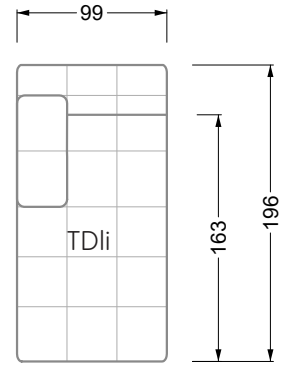

Edgy

107 • Corner sofas with short daybed

Edgy

107 • Corner sofas with long daybed

Edgy

107 • Asymmetrical corner sofas

Edgy

107 • Corner sofas seat depth 64 cm / 104 cm

Edgy

107 • Corner sofas seat depth 64 cm / 104 cm

recommendation for cushions: **D 108 Q**

recommendation for cushions: **D 108 Q**

Cloud 7

154 • Single elements • Longchair

Cloud 7

154 • Large combinations

Cold foam mattress

W 129-160
bed surface
160 x 200 cm

W 129-180
bed surface
180 x 200 cm

W 129-200
bed surface
200 x 200 cm

A

RP 129-80

B

RP 129-100

width: 202,5 cm

W 129-160

6-some

width: 243,0 cm

SET 1.3

W 129-160

7-some

width: 283,5 cm