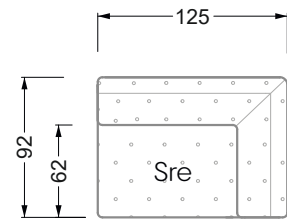

The end and individual parts have a rounding on these free sides (6CM).

This means that in case of a free combination of individual parts, 6cm must be deducted from the sides on the frame.

Edgy

107 • Corner sofas with long daybed

Edgy

107 • Asymmetrical corner sofas

Edgy

107 • Asymmetrical corner sofas

Edgy

107 • Corner sofas seat depth 64 cm / 104 cm

Recommendation for cushions: **D 108 Q**

Recommendation for cushions: **D 108 Q**

Ohlinda

118 • Corner sofas with arm- and backrests

Cocoa Island

119 • Corner sofas seat depth 62cm/95 cm

Cloud 7

154 • Large combinations

Ocean 7

158 • Corner sofas seat depth 95 cm