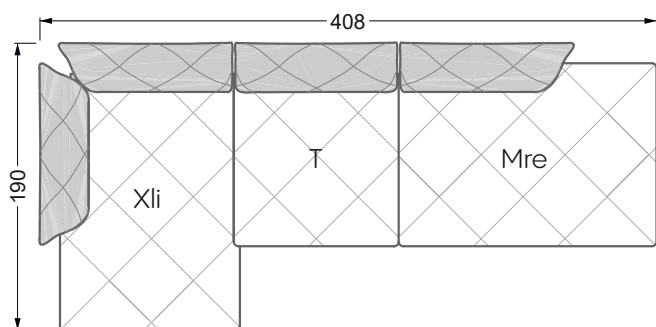

The dimensions apply to free-standing parts.

All sides of the sofa have a genuine upholstered side and can also be placed individually in the room.

If two individual parts are joined together, 6 cm (3 cm per element) must be subtracted on the extension sides, as the foam is compressed during joining.

Balao

104 • Corner sofas with short daybed &
assembled backrests

Balao

104 • Corner sofas with short daybed
assembled arm- and backrests

The dimensions apply to free-standing parts.

The add-on parts have an upholstery without rounding on the sides.

The end and individual parts have a rounding on these free sides (6CM).

This means that in case of a free combination of individual parts, 6cm must be deducted from the sides on the frame.

Edgy

107 • Corner sofas with long daybed

Edgy

107 • Asymmetrical corner sofas

Edgy

107 • Asymmetrical corner sofas

Edgy

107 • Corner sofas seat depth 64 cm / 104 cm

Recommendation for cushions: **D 108 Q**

Recommendation for cushions: **D 108 Q**