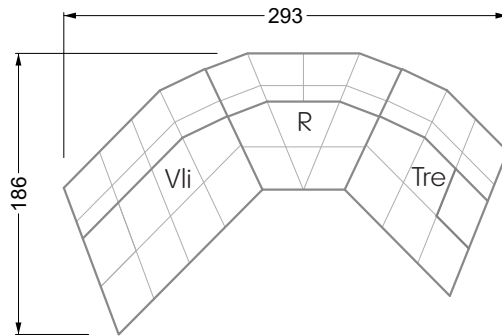

Edgy

107 • Corner sofas with short daybed

Edgy

107 • Corner sofas with long daybed

Edgy

107 • Asymmetrical corner sofas

Edgy

107 • Corner sofas seat depth 64 cm / 104 cm

Edgy

107 • Corner sofas seat depth 64 cm / 104 cm

recommendation for cushions: **D 108 Q**

recommendation for cushions: **D 108 Q**

Cloud 7

154 • Single elements • Longchair

Cloud 7

154 • Large combinations

Ocean 7

158 • Corner sofas seat depth 62 cm

Ocean 7

158 • Corner sofas seat depth 62 / 95 cm

W104-160
bed surface 160 x 200 cm

W104-180
bed surface 180 x 200 cm

W104-200
bed surface 200 x 200 cm

Box spring system mattress

Cold foam mattress

W 129-160
bed surface
160 x 200 cm

W 129-180
bed surface
180 x 200 cm

W 129-200
bed surface
200 x 200 cm

A

RP 129-80

B

RP 129-100