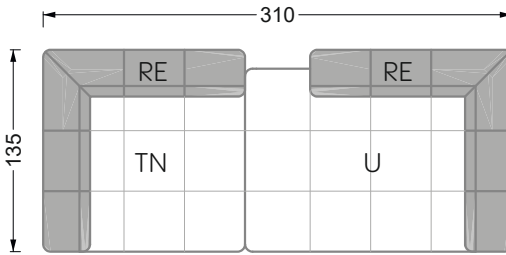

Balao

104 • Corner sofas with short daybed &
assembled backrests

Balao

104 • Corner sofas with short daybed
assembled arm- and backrests

The dimensions apply to free-standing parts.

The add-on parts have an upholstery without rounding on the sides.

The end and individual parts have a rounding on these free sides (6CM).

This means that in case of a free combination of individual parts, 6cm must be deducted from the sides on the frame.

Edgy

107 • Corner sofas with long daybed

Edgy

107 • Asymmetrical corner sofas

Edgy

107 • Asymmetrical corner sofas

Edgy

107 • Corner sofas seat depth 64 cm / 104 cm

Recommendation for cushions: **D 108 Q**

Recommendation for cushions: **D 108 Q**