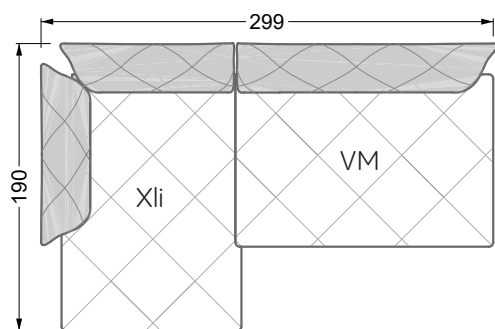

Balao

104 • Corner sofas with long daybed &
assembled backrests

Balao

104 • Corner sofas with short daybed &
assembled backrests

Balao

104 • Corner sofas with short daybed
assembled arm- and backrests

The dimensions apply to free-standing parts.

The add-on parts have an upholstery without rounding on the sides.

The end and individual parts have a rounding on their free sides (6CM).

This means that in case of a free combination of individual parts, 6cm must be deducted from the sides on the frame.

Edgy

107 • Corner sofas with short daybed

Edgy

107 • Corner sofas with long daybed

Edgy

107 • Asymmetrical corner sofas

Edgy

107 • Corner sofas seat depth 64 cm / 104 cm

Edgy

107 • Corner sofas seat depth 64 cm / 104 cm

recommendation for cushions: **D 108 Q**

recommendation for cushions: **D 108 Q**

Cloud 7

154 • Single elements • Longchair

Cloud 7

154 • Large combinations