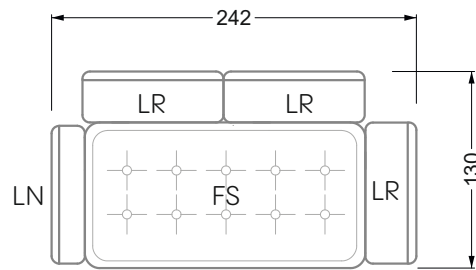

The end and individual parts have a rounding on these free sides (6CM).

This means that in case of a free combination of individual parts, 6cm must be deducted from the sides on the frame.

Edgy

107 • Corner sofas with long daybed

Edgy

107 • Asymmetrical corner sofas

Edgy

107 • Asymmetrical corner sofas

Edgy

107 • Corner sofas seat depth 64 cm / 104 cm

Recommendation for cushions: **D 108 Q**

Recommendation for cushions: **D 108 Q**

Ohlinda

118 • Corner sofas with arm- and backrests

Cocoa Island

119 • Corner sofas seat depth 62cm/95 cm

Cloud 7

154 • Large combinations

Ocean 7

158 • Corner sofas seat depth 95 cm