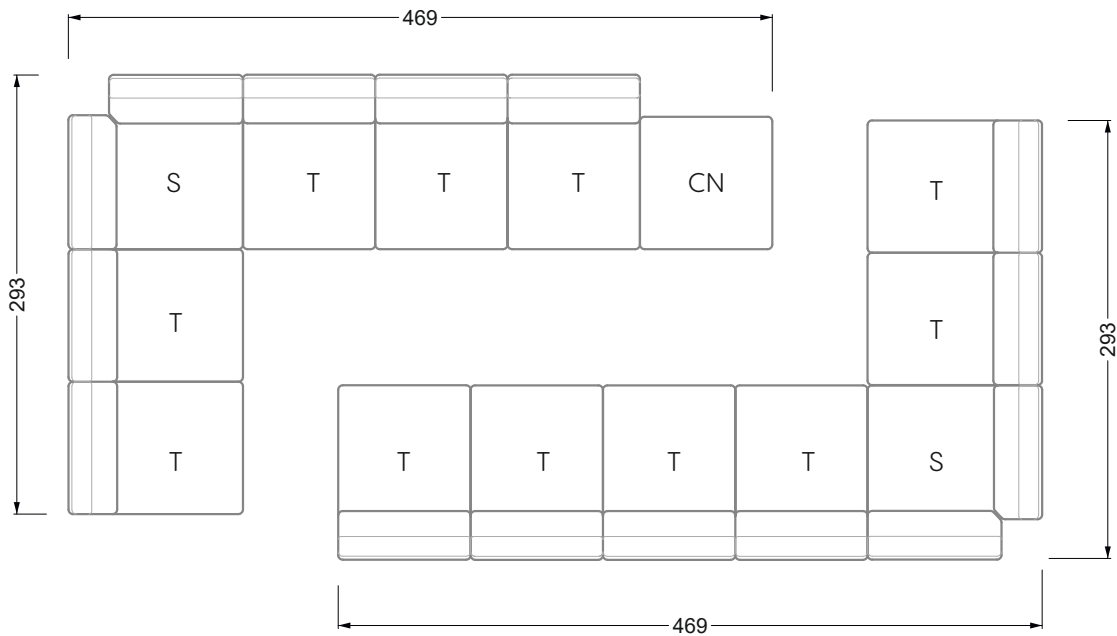

Edgy

107 • Asymmetrical corner sofas

Edgy

107 • Asymmetrical corner sofas

Edgy

107 • Corner sofas seat depth 64 cm / 104 cm

Recommendation for cushions: **D 108 Q**

Recommendation for cushions: **D 108 Q**

Ohlinda

118 • Corner sofas with arm- and backrests

Cocoa Island

119 • Corner sofas seat depth 62cm/95 cm

Cloud 7

154 • Large combinations

Ocean 7

158 • Corner sofas seat depth 95 cm

Ocean 7

158 • Corner sofas seat depth 62 / 95 cm

W104-160
Bed surface 160 x 200 cm

W104-180
Bed surface 180 x 200 cm

W104-200
Bed surface 200 x 200 cm

Box spring system mattress

Cold foam mattress

W 129-160

Bed surface
160 x 200 cm

W 129-180

Bed surface
180 x 200 cm

W 129-200

Bed surface
200 x 200 cm

A
RP 129-80

B
RP 129-100

C
RP 129-120