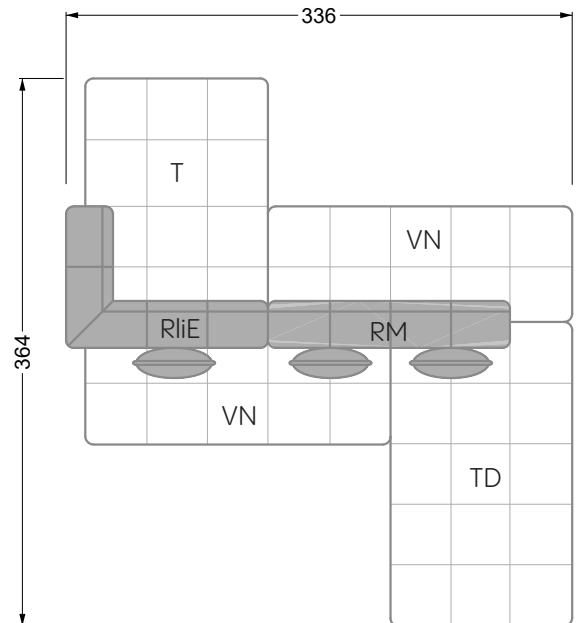

Balao

104 • Corner sofas with long daybed &
assembled backrests

Balao

104 • Corner sofas with short daybed &
assembled backrests

Balao

104 • Corner sofas with short daybed
assembled arm- and backrests

The dimensions apply to free-standing parts.

Edgy

107 • Corner sofas with short daybed

Edgy

107 • Corner sofas with long daybed

Edgy

107 • Asymmetrical corner sofas

Edgy

107 • Corner sofas seat depth 64 cm / 104 cm

Edgy

107 • Corner sofas seat depth 64 cm / 104 cm

recommendation for cushions: **D 108 Q**

recommendation for cushions: **D 108 Q**

Cloud 7

154 • Single elements • Longchair

Cloud 7

154 • Large combinations