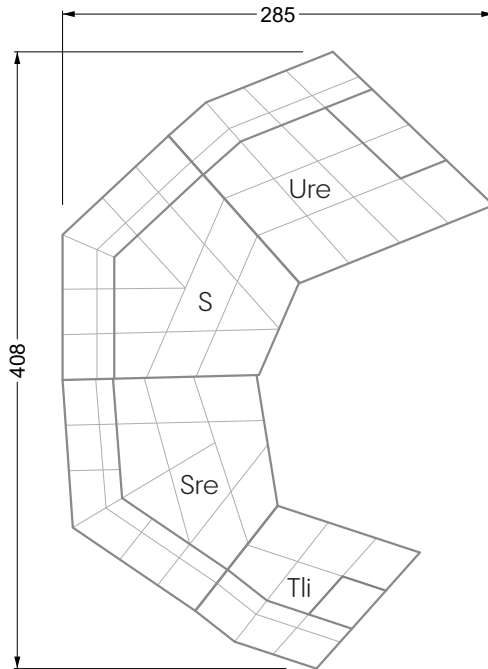

Edgy

107 • Corner sofas with short daybed

Edgy

107 • Corner sofas with long daybed

Edgy

107 • Asymmetrical corner sofas

Edgy

107 • Corner sofas seat depth 64 cm / 104 cm

Edgy

107 • Corner sofas seat depth 64 cm / 104 cm

recommendation for cushions: **D 108 Q**

recommendation for cushions: **D 108 Q**

Cloud 7

154 • Single elements • Longchair

Cloud 7

154 • Large combinations

Ocean 7

158 • Corner sofas seat depth 62 cm

Ocean 7

158 • Corner sofas seat depth 62 / 95 cm

W104-160
bed surface 160 x 200 cm

W104-180
bed surface 180 x 200 cm

W104-200
bed surface 200 x 200 cm

Box spring system mattress

Cold foam mattress

W 129-160
bed surface
160 x 200 cm

W 129-180
bed surface
180 x 200 cm

W 129-200
bed surface
200 x 200 cm

A

RP 129-80

B

RP 129-100