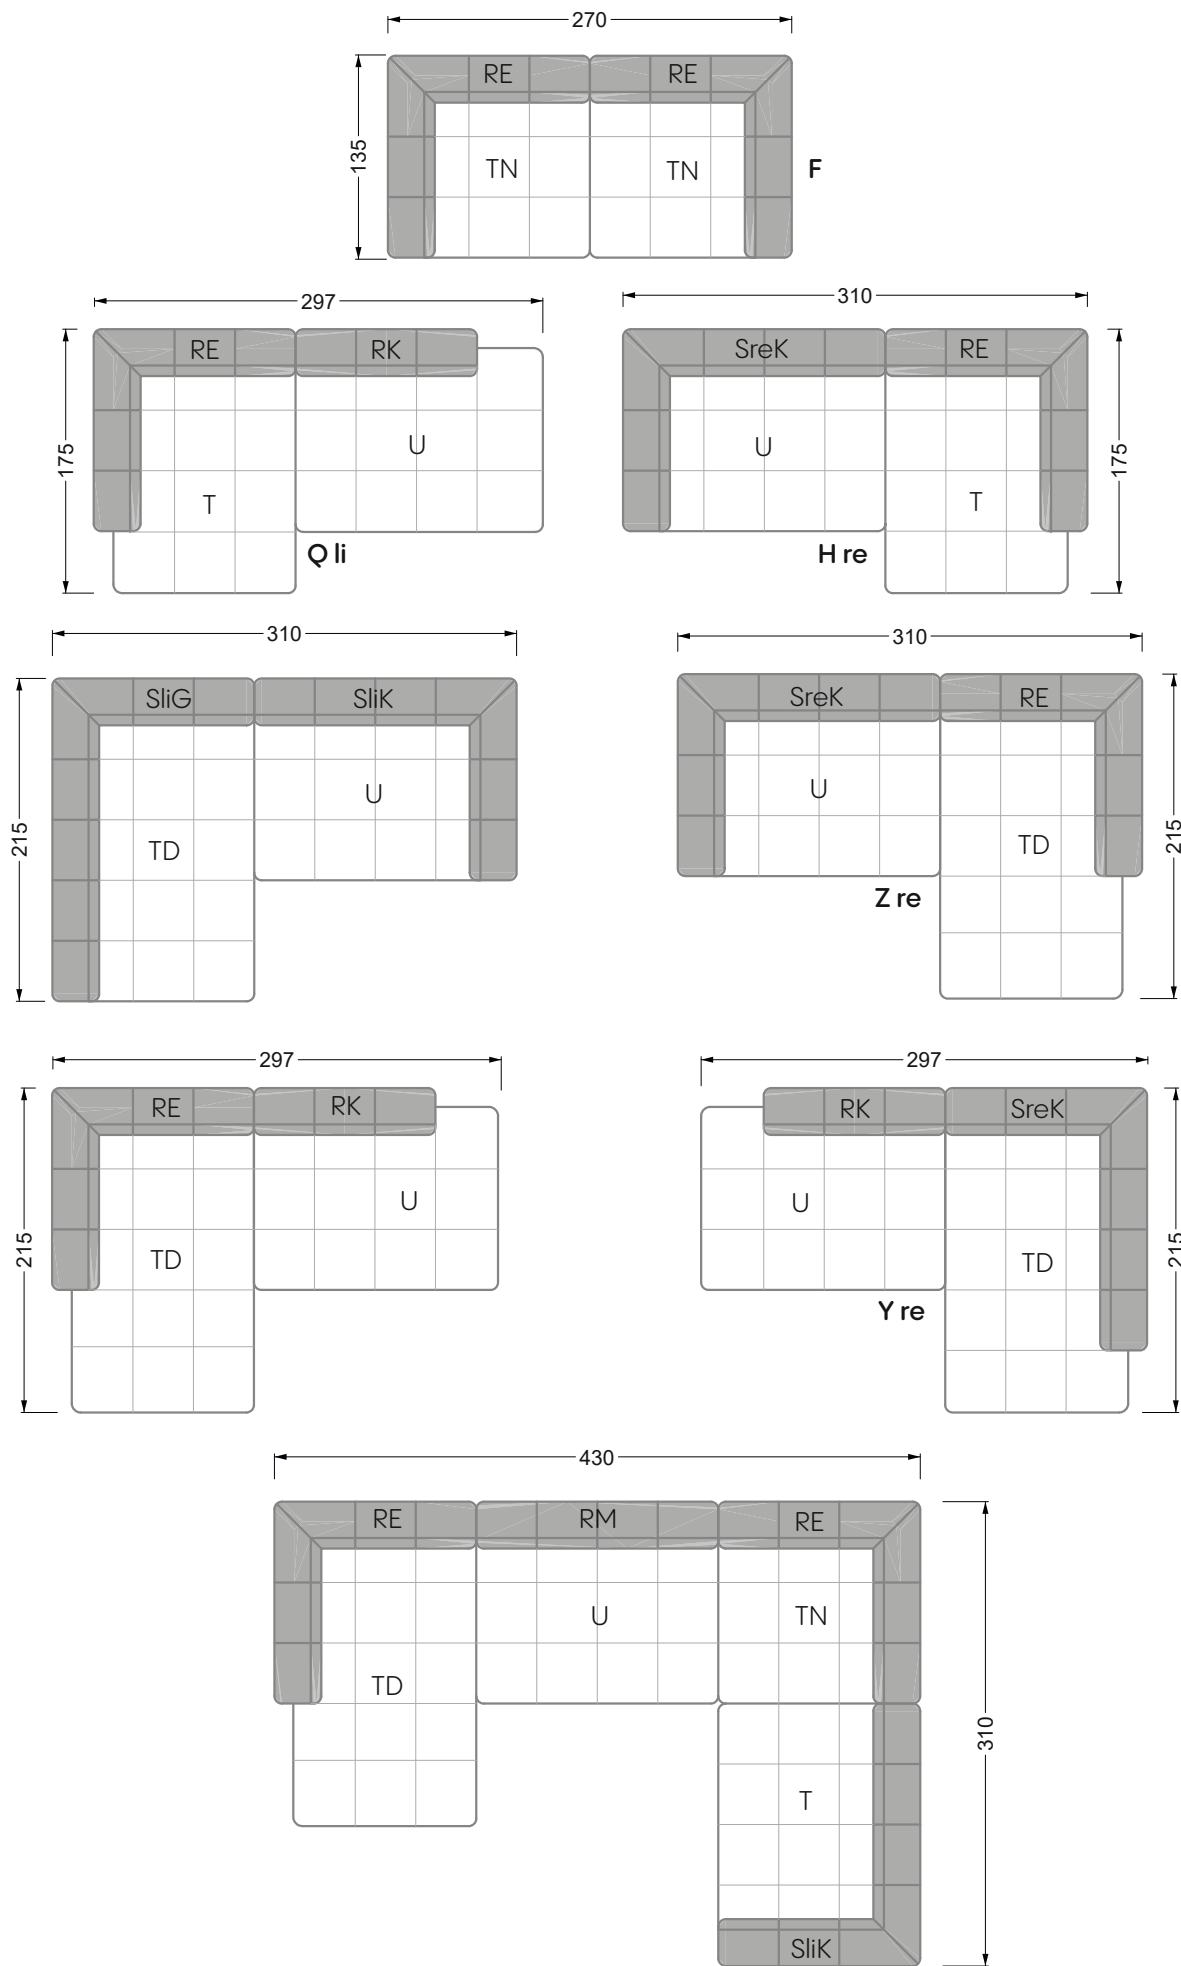

Balao

104 • Corner sofas with short daybed &
assembled backrests

Balao

104 • Corner sofas with short daybed
assembled arm- and backrests

The dimensions apply to free-standing parts.

The add-on parts have an upholstery without rounding on the sides.

The end and individual parts have a rounding on these free sides (6CM).

This means that in case of a free combination of individual parts, 6cm must be deducted from the sides on the frame.

Edgy

107 • Corner sofas with long daybed

Edgy

107 • Asymmetrical corner sofas

Edgy

107 • Asymmetrical corner sofas

Edgy

107 • Corner sofas seat depth 64 cm / 104 cm

Recommendation for cushions: **D 108 Q**

Recommendation for cushions: **D 108 Q**

Bed surface
160 x 200 cm

W 129-180

Bed surface
180 x 200 cm

W 129-200

Bed surface
200 x 200 cm

A
RP 129-80

B
RP 129-100

C
RP 129-120