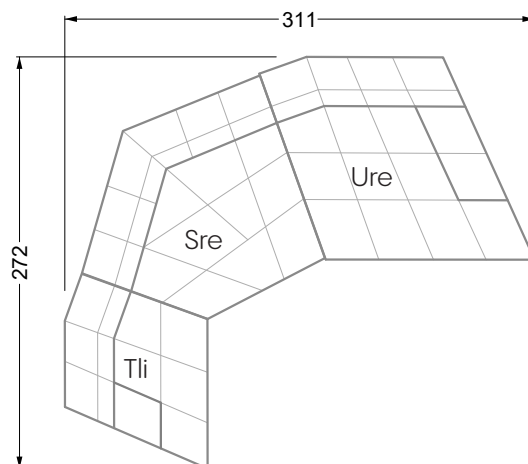

Edgy

107 • Corner sofas with short daybed

Edgy

107 • Corner sofas with long daybed

Edgy

107 • Asymmetrical corner sofas

Edgy

107 • Corner sofas seat depth 64 cm / 104 cm

Edgy

107 • Corner sofas seat depth 64 cm / 104 cm

recommendation for cushions: **D 108 Q**

recommendation for cushions: **D 108 Q**

Cloud 7

154 • Single elements • Longchair

Cloud 7

154 • Large combinations

Ocean 7

158 • Corner sofas seat depth 62 cm

Ocean 7

158 • Corner sofas seat depth 62 / 95 cm

W104-160
bed surface 160 x 200 cm

W104-180
bed surface 180 x 200 cm

W104-200
bed surface 200 x 200 cm

Box spring system mattress

Cold foam mattress

W 129-160
bed surface
160 x 200 cm

W 129-180
bed surface
180 x 200 cm

W 129-200
bed surface
200 x 200 cm

A

RP 129-80

B

RP 129-100