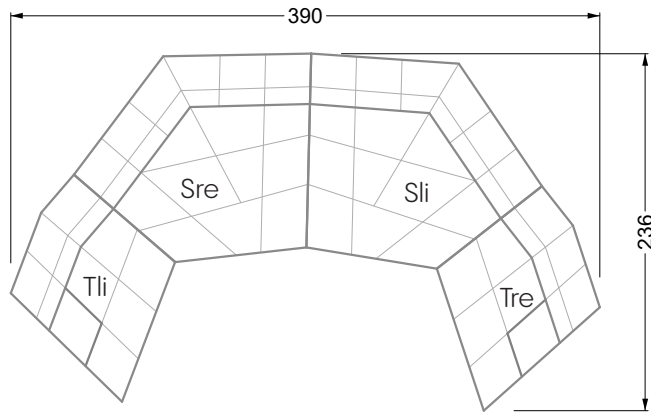

Edgy

107 • Corner sofas with short daybed

Edgy

107 • Corner sofas with long daybed

Edgy

107 • Asymmetrical corner sofas

Edgy

107 • Corner sofas seat depth 64 cm / 104 cm

Edgy

107 • Corner sofas seat depth 64 cm / 104 cm

recommendation for cushions: **D 108 Q**

recommendation for cushions: **D 108 Q**

Cloud 7

154 • Single elements • Longchair

Cloud 7

154 • Large combinations

Ocean 7

158 • Corner sofas seat depth 62 cm

Ocean 7

158 • Corner sofas seat depth 62 / 95 cm

W104-160
bed surface 160 x 200 cm

W104-180
bed surface 180 x 200 cm

W104-200
bed surface 200 x 200 cm

Box spring system mattress

Cold foam mattress

W 129-160
bed surface
160 x 200 cm

W 129-180
bed surface
180 x 200 cm

W 129-200
bed surface
200 x 200 cm

A

RP 129-80

B

RP 129-100