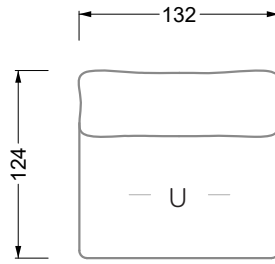

Sofas

102 / Esfera	02
103 / Poolside	11
104 / Balaa0	12
106 / Teratai	26
107 / Edgy	38
116 / Matilda	58
118 / Ohlinda	60
119 / Cocoa Island	65
126 / Napali	78
154 / Cloud 7	85
158 / Ocean 7	95

Beds

101 / Balaa0 Bett	113
129 / Creole Bett	114
130 / Feya bett	145
154 / Cloud 7 Bett	146

Couch- / Cofeetables

147

Armchairs

148

Dining & Chairs

149