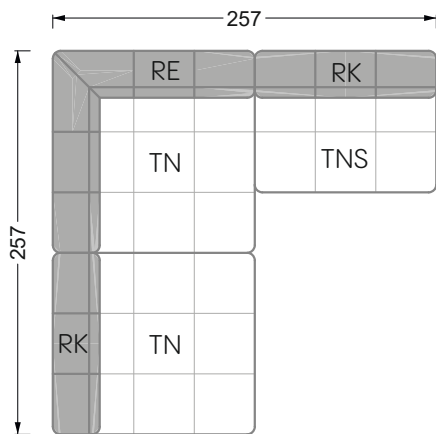

The end and individual parts have a rounding on these free sides (6CM).

This means that in case of a free combination of individual parts, 6cm must be deducted from the sides on the frame.

Edgy

107 • Corner sofas with long daybed

Edgy

107 • Asymmetrical corner sofas

Edgy

107 • Asymmetrical corner sofas

Edgy

107 • Corner sofas seat depth 64 cm / 104 cm

Recommendation for cushions: **D 108 Q**

Recommendation for cushions: **D 108 Q**

Ohlinda

118 • Corner sofas with arm- and backrests

Cocoa Island

119 • Corner sofas seat depth 62cm/95 cm

Cloud 7

154 • Large combinations

Ocean 7

158 • Corner sofas seat depth 95 cm

Bed surface
160 x 200 cm

W 129-180

Bed surface
180 x 200 cm

W 129-200

Bed surface
200 x 200 cm

A
RP 129-80

B
RP 129-100

C
RP 129-120