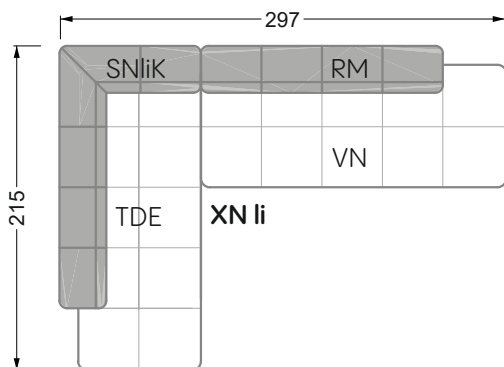

Balao

104 • Corner sofas with short daybed &
assembled backrests

Balao

104 • Corner sofas with short daybed
assembled arm- and backrests

The dimensions apply to free-standing parts.

The add-on parts have an upholstery without rounding on the sides.

The end and individual parts have a rounding on these free sides (6CM).

This means that in case of a free combination of individual parts, 6cm must be deducted from the sides on the frame.

Edgy

107 • Corner sofas with long daybed

Edgy

107 • Asymmetrical corner sofas

Edgy

107 • Asymmetrical corner sofas

Edgy

107 • Corner sofas seat depth 64 cm / 104 cm

Recommendation for cushions: **D 108 Q**

Recommendation for cushions: **D 108 Q**