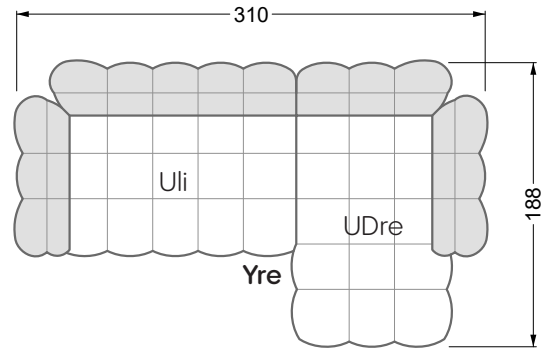

Couch- / Cofeetables

147

Armchairs

148

Dining & Chairs

149

Esfera

102 • Corner sofas

Balao

104 • Corner sofas with long daybed &
assembled backrests

Balao

104 • Corner sofas with short daybed &
assembled backrests

Balao

104 • Corner sofas with short daybed
assembled arm- and backrests

The dimensions apply to free-standing parts.

Edgy

107 • Corner sofas with short daybed

Edgy

107 • Corner sofas with long daybed

Edgy

107 • Asymmetrical corner sofas

Edgy

107 • Corner sofas seat depth 64 cm / 104 cm

width: 202,5 cm

W 129-160

6-some

width: 243,0 cm

SET 1.3

W 129-160

7-some

width: 283,5 cm