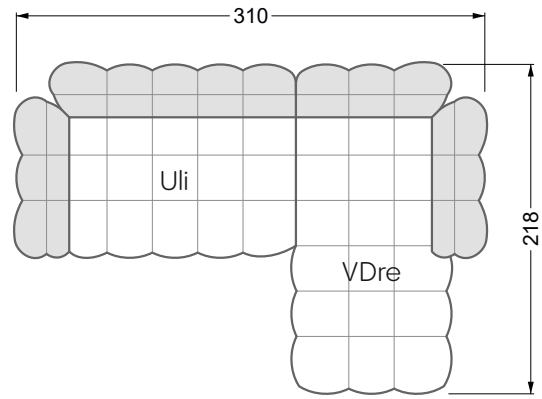

Beds

104 / Balaa0 Bed	123
129 / Creole Bed	124
130 / Fey0 Bed	155
154 / Cloud 7 Bed	156

Couch- & Coffeetables	157
----------------------------------	-----

Armchairs	158
------------------	-----

Dining & Chairs	159
----------------------------	-----

The dimensions apply to free-standing parts.

All sides of the sofa have a genuine upholstered side and can also be placed individually in the room.

If two individual parts are joined together, 6 cm (3 cm per element) must be subtracted on the extension sides, as the foam is compressed during joining.

Balao

104 • Corner sofas with short daybed &
assembled backrests

Balao

104 • Corner sofas with short daybed
assembled arm- and backrests

The dimensions apply to free-standing parts.

The add-on parts have an upholstery without rounding on the sides.

The end and individual parts have a rounding on these free sides (6CM).

This means that in case of a free combination of individual parts, 6cm must be deducted from the sides on the frame.

Edgy

107 • Corner sofas with long daybed