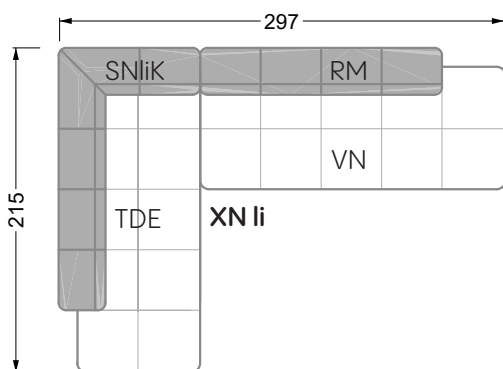

Balao

104 • Corner sofas with long daybed &
assembled backrests

Balao

104 • Corner sofas with short daybed &
assembled backrests

Balao

104 • Corner sofas with short daybed
assembled arm- and backrests

The dimensions apply to free-standing parts.

The add-on parts have an upholstery without rounding on the sides.

The end and individual parts have a rounding on their free sides (6CM).

This means that in case of a free combination of individual parts, 6cm must be deducted from the sides on the frame.

Edgy

107 • Corner sofas with short daybed

Edgy

107 • Corner sofas with long daybed

Edgy

107 • Asymmetrical corner sofas

Edgy

107 • Corner sofas seat depth 64 cm / 104 cm

Edgy

107 • Corner sofas seat depth 64 cm / 104 cm

recommendation for cushions: **D 108 Q**

recommendation for cushions: **D 108 Q**

Cloud 7

154 • Single elements • Longchair

Cloud 7

154 • Large combinations