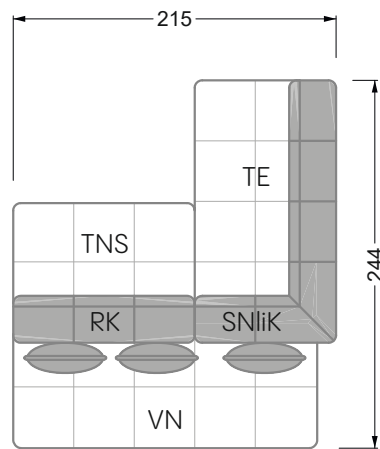

Balao

104 • Corner sofas with short daybed &
assembled backrests

Balao

104 • Corner sofas with short daybed
assembled arm- and backrests

The dimensions apply to free-standing parts.

The add-on parts have an upholstery without rounding on the sides.

The end and individual parts have a rounding on these free sides (6CM).

This means that in case of a free combination of individual parts, 6cm must be deducted from the sides on the frame.

Edgy

107 • Corner sofas with long daybed

Edgy

107 • Asymmetrical corner sofas

Edgy

107 • Asymmetrical corner sofas

Edgy

107 • Corner sofas seat depth 64 cm / 104 cm

Recommendation for cushions: **D 108 Q**

Recommendation for cushions: **D 108 Q**

Ohlinda

118 • Corner sofas with arm- and backrests

Cocoa Island

119 • Corner sofas seat depth 62cm/95 cm

Cloud 7

154 • Large combinations

Ocean 7

158 • Corner sofas seat depth 95 cm