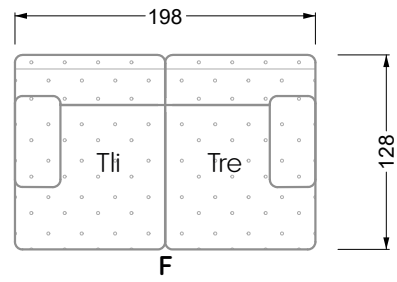

Edgy

107 • Corner sofas with short daybed

Edgy

107 • Corner sofas with long daybed

Edgy

107 • Asymmetrical corner sofas

Edgy

107 • Corner sofas seat depth 64 cm / 104 cm

Edgy

107 • Corner sofas seat depth 64 cm / 104 cm

recommendation for cushions: **D 108 Q**

recommendation for cushions: **D 108 Q**

Cloud 7

154 • Single elements • Longchair

Cloud 7

154 • Large combinations

Ocean 7

158 • Corner sofas seat depth 62 cm

Ocean 7

158 • Corner sofas seat depth 62 / 95 cm

W104-160
bed surface 160 x 200 cm

W104-180
bed surface 180 x 200 cm

W104-200
bed surface 200 x 200 cm

Box spring system mattress

Cold foam mattress

W 129-160
bed surface
160 x 200 cm

W 129-180
bed surface
180 x 200 cm

W 129-200
bed surface
200 x 200 cm

A

RP 129-80

B

RP 129-100