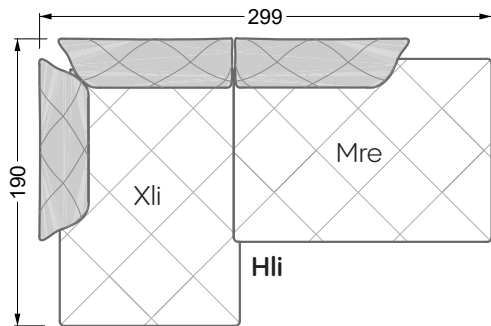

Balao

104 • Corner sofas with long daybed &
assembled backrests

Balao

104 • Corner sofas with short daybed &
assembled backrests

Balao

104 • Corner sofas with short daybed
assembled arm- and backrests

The dimensions apply to free-standing parts.

The add-on parts have an upholstery without rounding on the sides.

The end and individual parts have a rounding on their free sides (6CM).

This means that in case of a free combination of individual parts, 6cm must be deducted from the sides on the frame.

Edgy

107 • Corner sofas with short daybed

Edgy

107 • Corner sofas with long daybed

Edgy

107 • Asymmetrical corner sofas

Edgy

107 • Corner sofas seat depth 64 cm / 104 cm

Edgy

107 • Corner sofas seat depth 64 cm / 104 cm

recommendation for cushions: **D 108 Q**

recommendation for cushions: **D 108 Q**

Cloud 7

154 • Single elements • Longchair

Cloud 7

154 • Large combinations