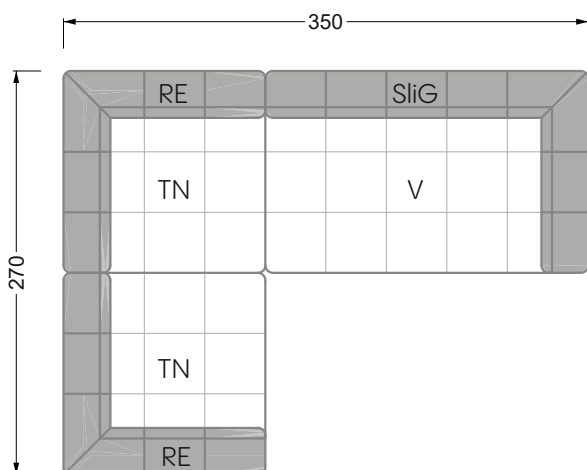

Balao

104 • Corner sofas with short daybed &
assembled backrests

Balao

104 • Corner sofas with short daybed
assembled arm- and backrests

The dimensions apply to free-standing parts.

The add-on parts have an upholstery without rounding on the sides.

The end and individual parts have a rounding on these free sides (6CM).

This means that in case of a free combination of individual parts, 6cm must be deducted from the sides on the frame.

Edgy

107 • Corner sofas with long daybed

Edgy

107 • Asymmetrical corner sofas

Edgy

107 • Asymmetrical corner sofas

Edgy

107 • Corner sofas seat depth 64 cm / 104 cm

Recommendation for cushions: **D 108 Q**

Recommendation for cushions: **D 108 Q**