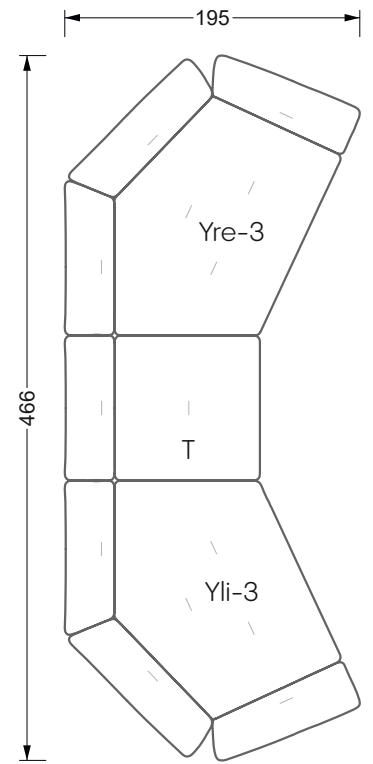

The dimensions apply to free-standing parts.

All sides of the sofa have a genuine upholstered side and can also be placed individually in the room.

If two individual parts are joined together, 6 cm (3 cm per element) must be subtracted on the extension sides, as the foam is compressed during joining.

Width: 283,5 cm

8-some

Width: 324,0 cm

9-some

Width: 364,5 cm

W 129-160

5-some

Width: 202,5 cm

W 129-160

6-some

Width: 243,0 cm

W 129-160

7-some

Width: 283,5 cm

W 129-160

8-some

SET 2.3

W 129-160

7-some

Width: 283,5 cm

8-some

Width: 324,0 cm

9-some

Width: 364,5 cm