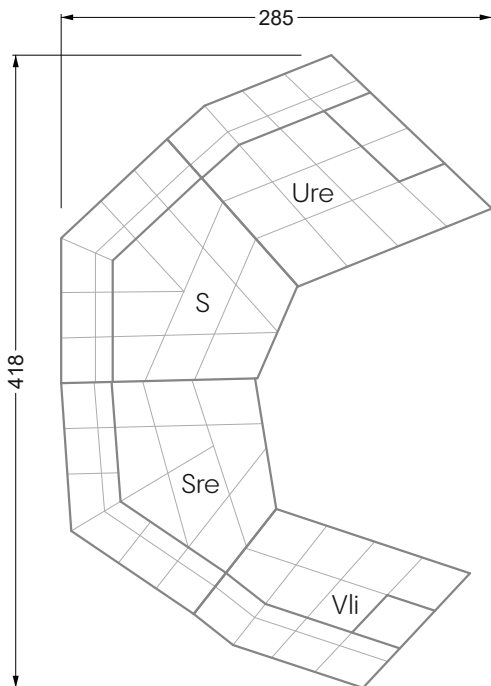

Edgy

107 • Asymmetrical corner sofas

Edgy

107 • Asymmetrical corner sofas

Edgy

107 • Corner sofas seat depth 64 cm / 104 cm

Recommendation for cushions: **D 108 Q**

Recommendation for cushions: **D 108 Q**

Ohlinda

118 • Corner sofas with arm- and backrests

Cocoa Island

119 • Corner sofas seat depth 62cm/95 cm

Cloud 7

154 • Large combinations

Ocean 7

158 • Corner sofas seat depth 95 cm

Ocean 7

158 • Corner sofas seat depth 62 / 95 cm

W104-160
Bed surface 160 x 200 cm

W104-180
Bed surface 180 x 200 cm

W104-200
Bed surface 200 x 200 cm

Box spring system mattress

Cold foam mattress

W 129-160

Bed surface
160 x 200 cm

W 129-180

Bed surface
180 x 200 cm

W 129-200

Bed surface
200 x 200 cm

A
RP 129-80

B
RP 129-100

C
RP 129-120