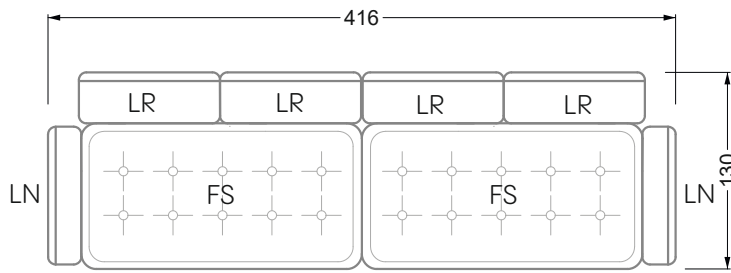

Balao

104 • Corner sofas with short daybed &
assembled backrests

Balao

104 • Corner sofas with short daybed
assembled arm- and backrests

The dimensions apply to free-standing parts.

The add-on parts have an upholstery without rounding on the sides.

The end and individual parts have a rounding on these free sides (6CM).

This means that in case of a free combination of individual parts, 6cm must be deducted from the sides on the frame.

Edgy

107 • Corner sofas with long daybed

Edgy

107 • Asymmetrical corner sofas

Edgy

107 • Asymmetrical corner sofas

Edgy

107 • Corner sofas seat depth 64 cm / 104 cm

Recommendation for cushions: **D 108 Q**

Recommendation for cushions: **D 108 Q**

Ohlinda

118 • Corner sofas with arm- and backrests

Cocoa Island

119 • Corner sofas seat depth 62cm/95 cm

Cloud 7

154 • Large combinations

Ocean 7

158 • Corner sofas seat depth 95 cm