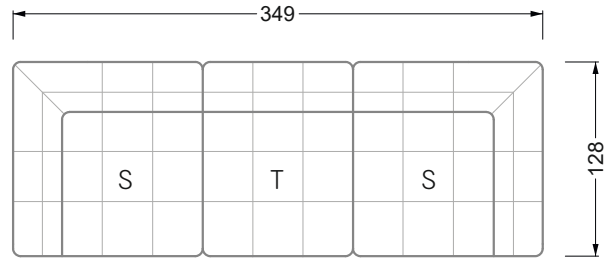

Edgy

107 • Asymmetrical corner sofas

Edgy

107 • Asymmetrical corner sofas

Edgy

107 • Corner sofas seat depth 64 cm / 104 cm

Recommendation for cushions: **D 108 Q**

Recommendation for cushions: **D 108 Q**

Ohlinda

118 • Corner sofas with arm- and backrests

Cocoa Island

119 • Corner sofas seat depth 62cm/95 cm

Cloud 7

154 • Large combinations

Ocean 7

158 • Corner sofas seat depth 95 cm

Ocean 7

158 • Corner sofas seat depth 62 / 95 cm

W104-160
Bed surface 160 x 200 cm

W104-180
Bed surface 180 x 200 cm

W104-200
Bed surface 200 x 200 cm

Box spring system mattress

Cold foam mattress

W 129-160

Bed surface
160 x 200 cm

W 129-180

Bed surface
180 x 200 cm

W 129-200

Bed surface
200 x 200 cm

A
RP 129-80

B
RP 129-100

C
RP 129-120