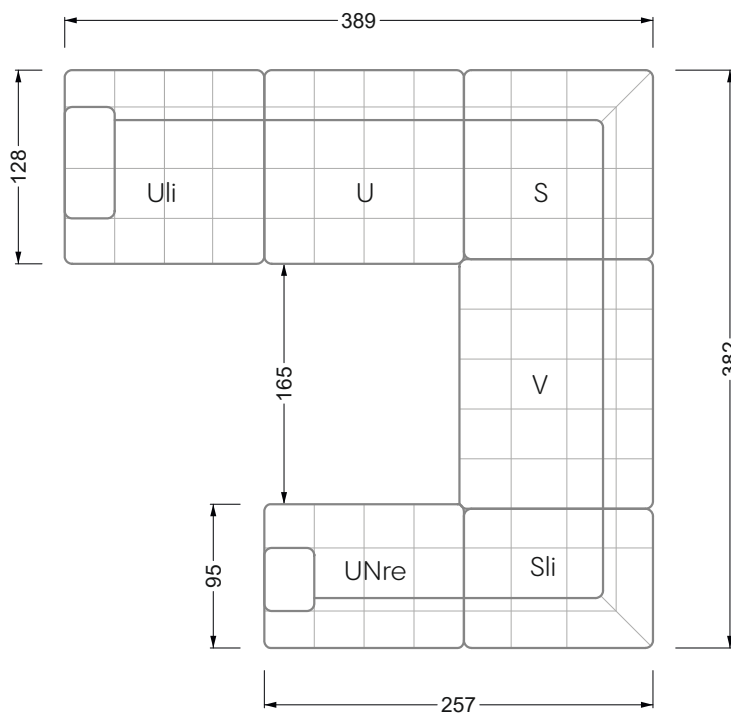

Ohlinda

118 • Corner sofas with arm- and backrests

Cocoa Island

119 • Corner sofas seat depth 62cm/95 cm

Cloud 7

154 • Large combinations

Ocean 7

158 • Corner sofas seat depth 95 cm

Ocean 7

158 • Corner sofas seat depth 62 / 95 cm

W104-160
Bed surface 160 x 200 cm

W104-180
Bed surface 180 x 200 cm

W104-200
Bed surface 200 x 200 cm

Box spring system mattress

Cold foam mattress

W 129-160

Bed surface
160 x 200 cm

W 129-180

Bed surface
180 x 200 cm

W 129-200

Bed surface
200 x 200 cm

A
RP 129-80

B
RP 129-100

C
RP 129-120