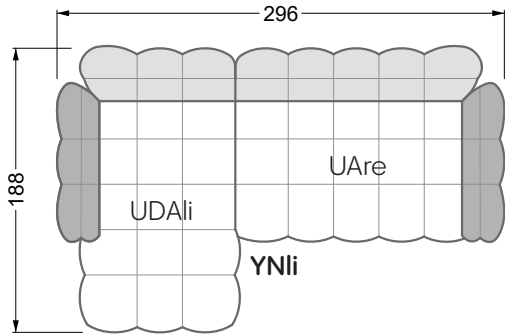

Couch- / Cofeetables

147

Armchairs

148

Dining & Chairs

149

Esfera

102 • Corner sofas

Balao

104 • Corner sofas with long daybed &
assembled backrests

Balao

104 • Corner sofas with short daybed &
assembled backrests

Balao

104 • Corner sofas with short daybed
assembled arm- and backrests

The dimensions apply to free-standing parts.

Edgy

107 • Corner sofas with short daybed

Edgy

107 • Corner sofas with long daybed

Edgy

107 • Asymmetrical corner sofas

Edgy

107 • Corner sofas seat depth 64 cm / 104 cm