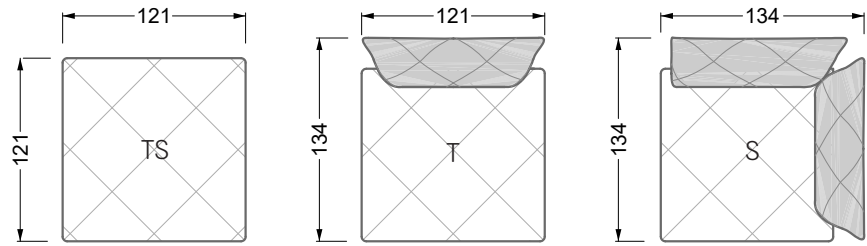

Balao

104 • Corner sofas with long daybed &
assembled backrests

Balao

104 • Corner sofas with short daybed &
assembled backrests

Balao

104 • Corner sofas with short daybed
assembled arm- and backrests

The dimensions apply to free-standing parts.

Edgy

107 • Corner sofas with short daybed

Edgy

107 • Corner sofas with long daybed

Edgy

107 • Asymmetrical corner sofas

Edgy

107 • Corner sofas seat depth 64 cm / 104 cm

Edgy

107 • Corner sofas seat depth 64 cm / 104 cm

recommendation for cushions: **D 108 Q**

recommendation for cushions: **D 108 Q**

Cloud 7

154 • Single elements • Longchair

Cloud 7

154 • Large combinations

width: 202,5 cm

W 129-160

6-some

width: 243,0 cm

SET 1.3

W 129-160

7-some

width: 283,5 cm