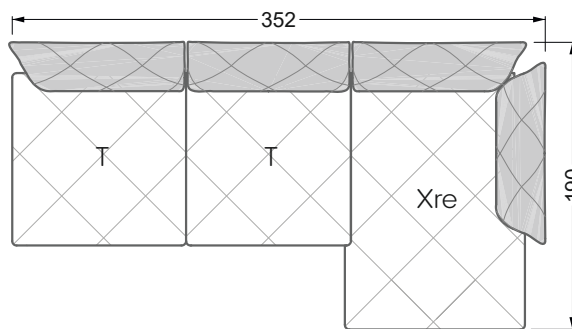

Balao

104 • Corner sofas with short daybed &
assembled backrests

Balao

104 • Corner sofas with short daybed
assembled arm- and backrests

The dimensions apply to free-standing parts.

The add-on parts have an upholstery without rounding on the sides.

The end and individual parts have a rounding on these free sides (6CM).

This means that in case of a free combination of individual parts, 6cm must be deducted from the sides on the frame.

Edgy

107 • Corner sofas with long daybed

Edgy

107 • Asymmetrical corner sofas

Edgy

107 • Asymmetrical corner sofas

Edgy

107 • Corner sofas seat depth 64 cm / 104 cm

Recommendation for cushions: **D 108 Q**

Recommendation for cushions: **D 108 Q**

Ohlinda

118 • Corner sofas with arm- and backrests

Cocoa Island

119 • Corner sofas seat depth 62cm/95 cm

Cloud 7

154 • Large combinations

Ocean 7

158 • Corner sofas seat depth 95 cm