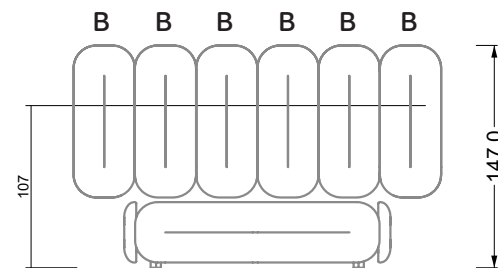

G

RP 129-200

W 129-160

W 129-160

W 129-160

4-some

width: 176,0 cm

W 129-160

5-some
width: 202,5 cm

6-some
width: 243,0 cm

W 129-160

7-some
width: 283,5 cm

8-some
width: 324,0 cm

9-some
width: 364,5 cm

W 129-160

5-some

width: 202,5 cm

W 129-160

6-some

width: 243,0 cm

SET 1.3

W 129-160

7-some

width: 283,5 cm