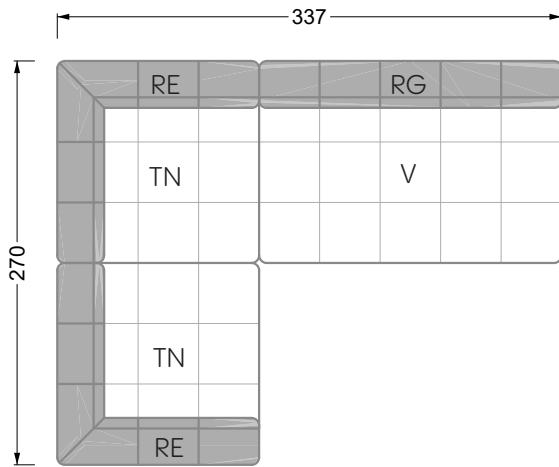

Balao

104 • Corner sofas with long daybed &
assembled backrests

Balao

104 • Corner sofas with short daybed &
assembled backrests

Balao

104 • Corner sofas with short daybed
assembled arm- and backrests

The dimensions apply to free-standing parts.

Edgy

107 • Corner sofas with short daybed

Edgy

107 • Corner sofas with long daybed

Edgy

107 • Asymmetrical corner sofas

Edgy

107 • Corner sofas seat depth 64 cm / 104 cm

Edgy

107 • Corner sofas seat depth 64 cm / 104 cm

recommendation for cushions: **D 108 Q**

recommendation for cushions: **D 108 Q**

Cloud 7

154 • Single elements • Longchair

Cloud 7

154 • Large combinations

Ocean 7

158 • Corner sofas seat depth 62 cm

Ocean 7

158 • Corner sofas seat depth 62 / 95 cm

W104-160
bed surface 160 x 200 cm

W104-180
bed surface 180 x 200 cm

W104-200
bed surface 200 x 200 cm

Box spring system mattress