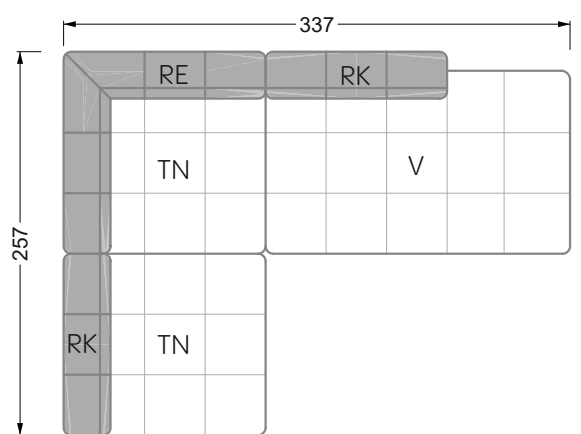

Balao

104 • Corner sofas with short daybed &
assembled backrests

Balao

104 • Corner sofas with short daybed
assembled arm- and backrests

The dimensions apply to free-standing parts.

The add-on parts have an upholstery without rounding on the sides.

The end and individual parts have a rounding on these free sides (6CM).

This means that in case of a free combination of individual parts, 6cm must be deducted from the sides on the frame.

Edgy

107 • Corner sofas with long daybed

Edgy

107 • Asymmetrical corner sofas

Edgy

107 • Asymmetrical corner sofas

Edgy

107 • Corner sofas seat depth 64 cm / 104 cm

Recommendation for cushions: **D 108 Q**

Recommendation for cushions: **D 108 Q**

Ohlinda

118 • Corner sofas with arm- and backrests

Cocoa Island

119 • Corner sofas seat depth 62cm/95 cm

Cloud 7

154 • Large combinations

Ocean 7

158 • Corner sofas seat depth 95 cm