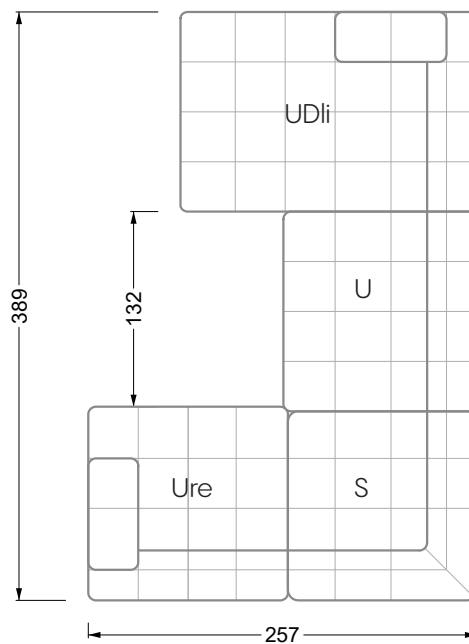

Edgy

107 • Corner sofas seat depth 64 cm / 104 cm

recommendation for cushions: **D 108 Q**

recommendation for cushions: **D 108 Q**

Cloud 7

154 • Single elements • Longchair

Cloud 7

154 • Large combinations

Ocean 7

158 • Corner sofas seat depth 62 cm

Ocean 7

158 • Corner sofas seat depth 62 / 95 cm

W104-160
bed surface 160 x 200 cm

W104-180
bed surface 180 x 200 cm

W104-200
bed surface 200 x 200 cm

Box spring system mattress

Cold foam mattress

W 129-160
bed surface
160 x 200 cm

W 129-180
bed surface
180 x 200 cm

W 129-200
bed surface
200 x 200 cm

A

RP 129-80

B

RP 129-100

width: 202,5 cm

W 129-160

6-some

width: 243,0 cm

SET 1.3

W 129-160

7-some

width: 283,5 cm