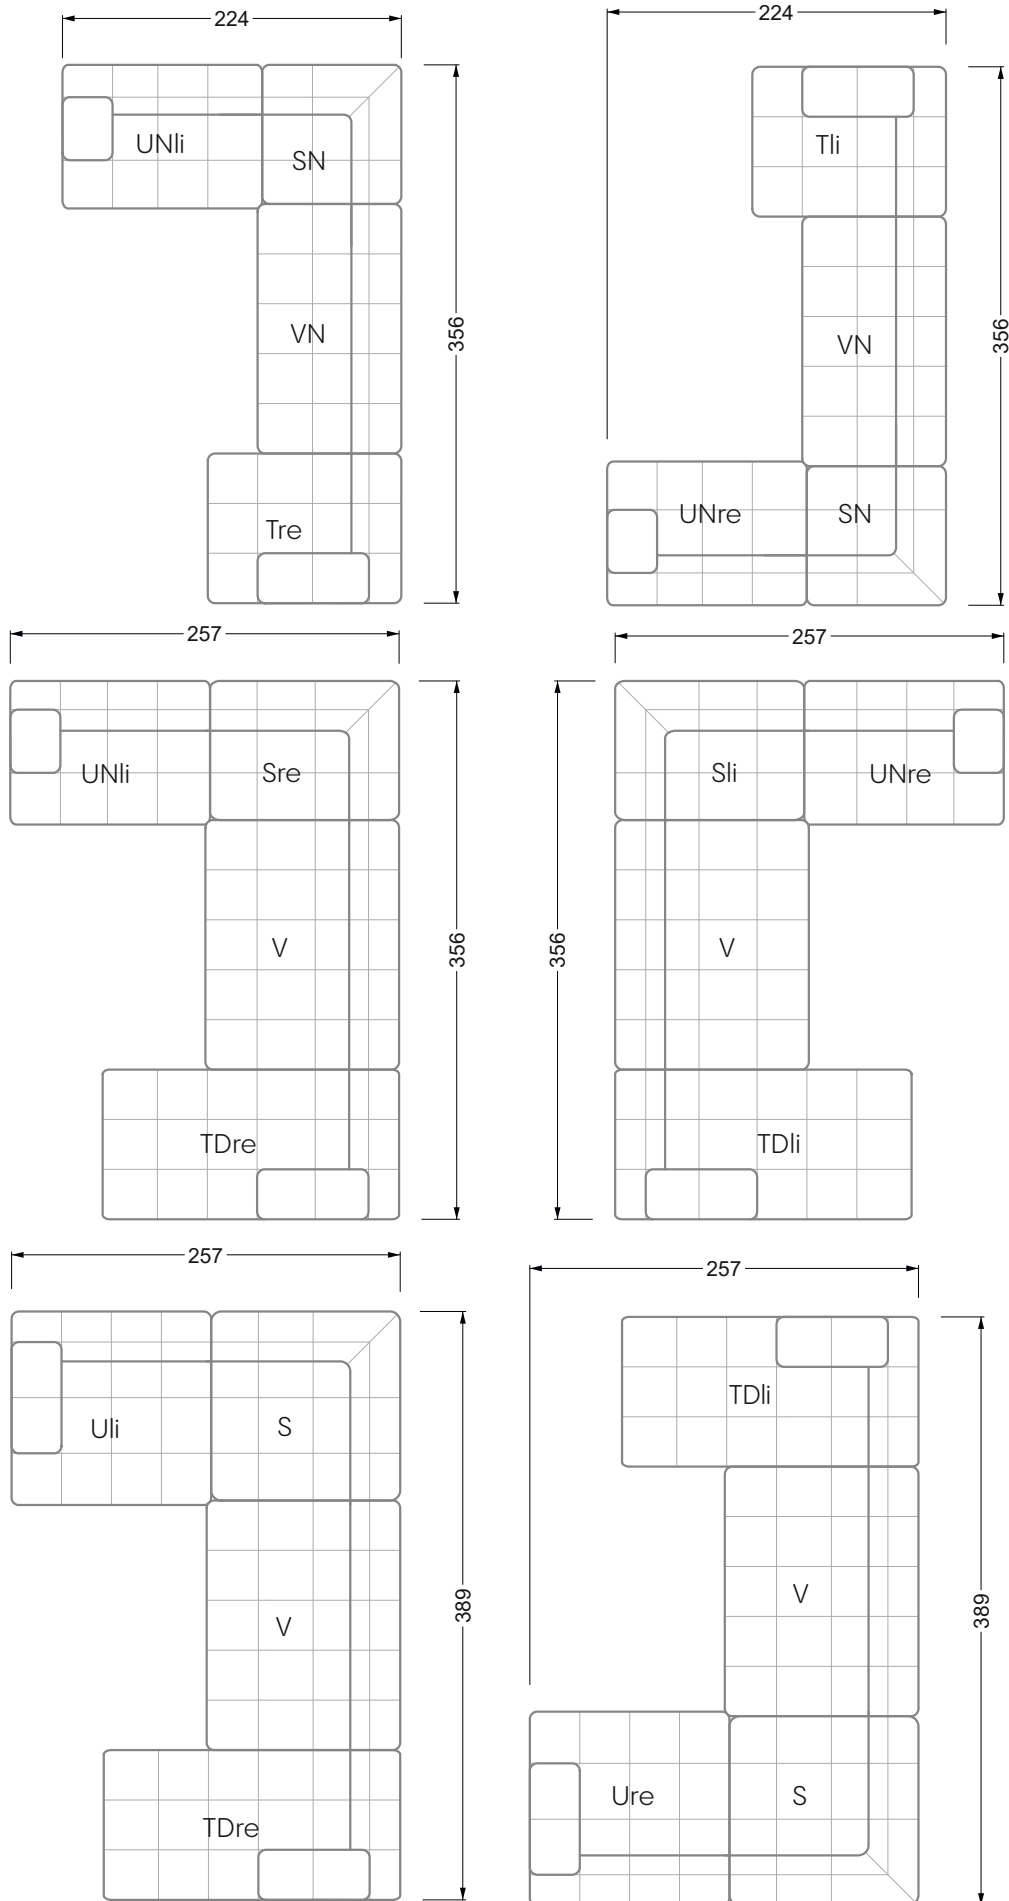

Edgy

107 • Asymmetrical corner sofas

Edgy

107 • Asymmetrical corner sofas

Edgy

107 • Corner sofas seat depth 64 cm / 104 cm

Recommendation for cushions: **D 108 Q**

Recommendation for cushions: **D 108 Q**

Ohlinda

118 • Corner sofas with arm- and backrests

Cocoa Island

119 • Corner sofas seat depth 62cm/95 cm

Cloud 7

154 • Large combinations

Ocean 7

158 • Corner sofas seat depth 95 cm

Ocean 7

158 • Corner sofas seat depth 62 / 95 cm

W104-160
Bed surface 160 x 200 cm

W104-180
Bed surface 180 x 200 cm

W104-200
Bed surface 200 x 200 cm

Box spring system mattress

Cold foam mattress

W 129-160

Bed surface
160 x 200 cm

W 129-180

Bed surface
180 x 200 cm

W 129-200

Bed surface
200 x 200 cm

A
RP 129-80

B
RP 129-100

C
RP 129-120