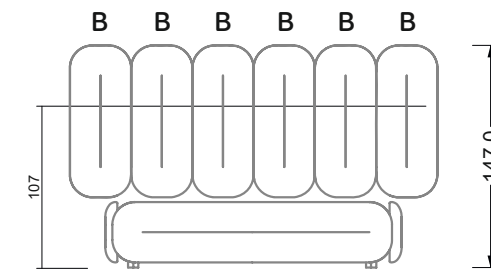

SET 2.3

W 129-160

7-some

Width: 283,5 cm

8-some

Width: 324,0 cm

9-some

Width: 364,5 cm

W 129-180

Bed drawer can also be
turned 90 degrees

W 129-180

W 129-180

5-some

Width: 202,5 cm

6-some

Width: 243,0 cm