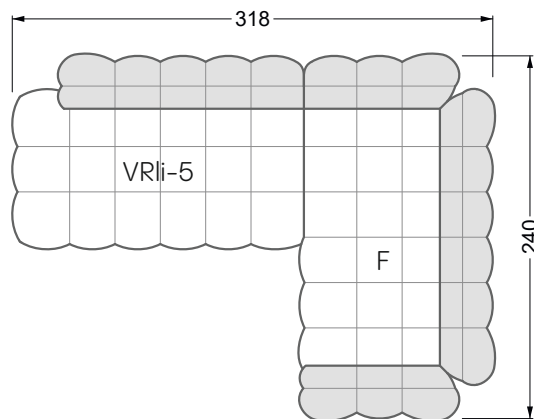

The dimensions apply to free-standing parts.

All sides of the sofa have a genuine upholstered side and can also be placed individually in the room.

If two individual parts are joined together, 6 cm (3 cm per element) must be subtracted on the extension sides, as the foam is compressed during joining.

Balao

104 • Corner sofas with short daybed &
assembled backrests

Balao

104 • Corner sofas with short daybed
assembled arm- and backrests

The dimensions apply to free-standing parts.

The add-on parts have an upholstery without rounding on the sides.

The end and individual parts have a rounding on these free sides (6CM).

This means that in case of a free combination of individual parts, 6cm must be deducted from the sides on the frame.

Edgy

107 • Corner sofas with long daybed

Width: 324,0 cm

9-some

Width: 364,5 cm

W 129-160

5-some

Width: 202,5 cm

6-some

Width: 243,0 cm