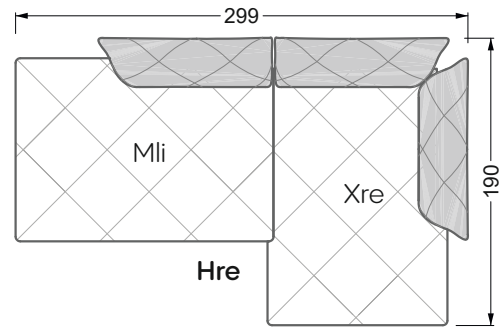

The dimensions apply to free-standing parts.

All sides of the sofa have a genuine upholstered side and can also be placed individually in the room.

If two individual parts are joined together, 6 cm (3 cm per element) must be subtracted on the extension sides, as the foam is compressed during joining.

Balao

104 • Corner sofas with short daybed &
assembled backrests

Balao

104 • Corner sofas with short daybed
assembled arm- and backrests

The dimensions apply to free-standing parts.

The add-on parts have an upholstery without rounding on the sides.

The end and individual parts have a rounding on these free sides (6CM).

This means that in case of a free combination of individual parts, 6cm must be deducted from the sides on the frame.

Edgy

107 • Corner sofas with long daybed

Edgy

107 • Asymmetrical corner sofas

Edgy

107 • Asymmetrical corner sofas

Edgy

107 • Corner sofas seat depth 64 cm / 104 cm

Recommendation for cushions: **D 108 Q**

Recommendation for cushions: **D 108 Q**