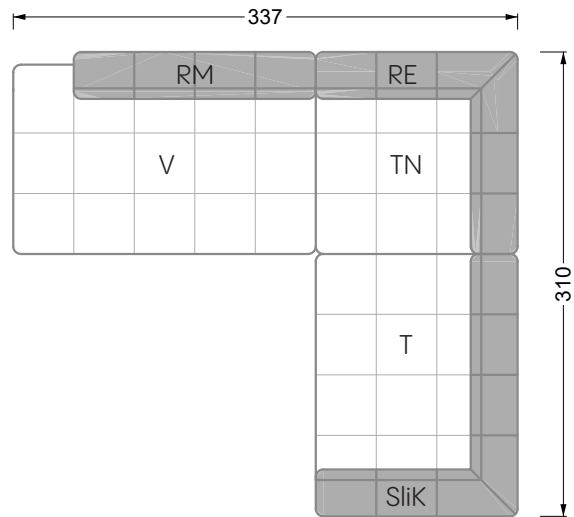

Edgy

107 • Corner sofas with short daybed

Edgy

107 • Corner sofas with long daybed

Edgy

107 • Asymmetrical corner sofas

Edgy

107 • Corner sofas seat depth 64 cm / 104 cm

Edgy

107 • Corner sofas seat depth 64 cm / 104 cm

recommendation for cushions: **D 108 Q**

recommendation for cushions: **D 108 Q**

Cloud 7

154 • Single elements • Longchair

Cloud 7

154 • Large combinations

width: 202,5 cm

W 129-160

6-some

width: 243,0 cm

SET 1.3

W 129-160

7-some

width: 283,5 cm