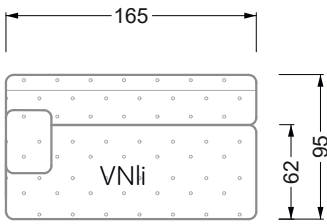

The end and individual parts have a rounding on these free sides (6CM).

This means that in case of a free combination of individual parts, 6cm must be deducted from the sides on the frame.

Edgy

107 • Corner sofas with long daybed

Edgy

107 • Asymmetrical corner sofas

Edgy

107 • Asymmetrical corner sofas

Edgy

107 • Corner sofas seat depth 64 cm / 104 cm

Recommendation for cushions: **D 108 Q**

Recommendation for cushions: **D 108 Q**

Ohlinda

118 • Corner sofas with arm- and backrests

Cocoa Island

119 • Corner sofas seat depth 62cm/95 cm

Cloud 7

154 • Large combinations

Ocean 7

158 • Corner sofas seat depth 95 cm