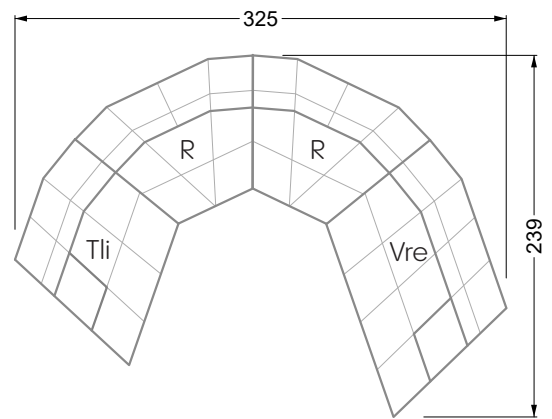

Edgy

107 • Corner sofas with short daybed

Edgy

107 • Corner sofas with long daybed

Edgy

107 • Asymmetrical corner sofas

Edgy

107 • Corner sofas seat depth 64 cm / 104 cm

Edgy

107 • Corner sofas seat depth 64 cm / 104 cm

recommendation for cushions: **D 108 Q**

recommendation for cushions: **D 108 Q**

Cloud 7

154 • Single elements • Longchair

Cloud 7

154 • Large combinations

Ocean 7

158 • Corner sofas seat depth 62 cm

Ocean 7

158 • Corner sofas seat depth 62 / 95 cm

W104-160
bed surface 160 x 200 cm

W104-180
bed surface 180 x 200 cm

W104-200
bed surface 200 x 200 cm

Box spring system mattress

width: 202,5 cm

W 129-160

6-some

width: 243,0 cm

SET 1.3

W 129-160

7-some

width: 283,5 cm