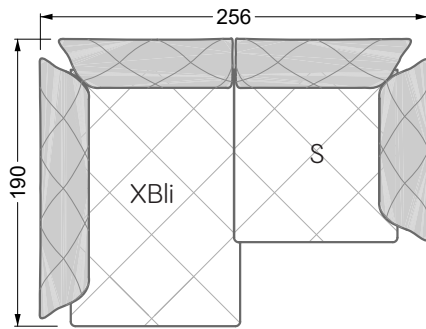

Balao

104 • Corner sofas with long daybed &
assembled backrests

Balao

104 • Corner sofas with short daybed &
assembled backrests

Balao

104 • Corner sofas with short daybed
assembled arm- and backrests

The dimensions apply to free-standing parts.

The add-on parts have an upholstery without rounding on the sides.

The end and individual parts have a rounding on their free sides (6CM).

This means that in case of a free combination of individual parts, 6cm must be deducted from the sides on the frame.

Edgy

107 • Corner sofas with short daybed

Edgy

107 • Corner sofas with long daybed

Edgy

107 • Asymmetrical corner sofas

Edgy

107 • Corner sofas seat depth 64 cm / 104 cm

width: 202,5 cm

W 129-160

6-some

width: 243,0 cm

SET 1.3

W 129-160

7-some

width: 283,5 cm