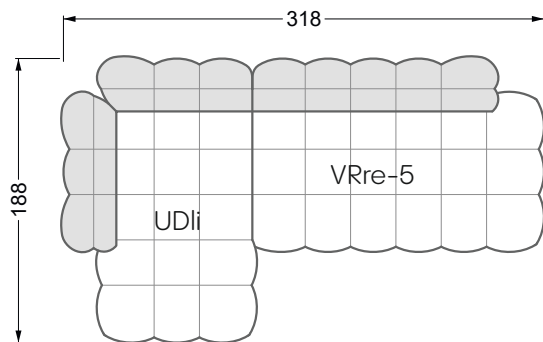

Beds

104 / Balaa0 Bed	123
129 / Creole Bed	124
130 / Fey0 Bed	155
154 / Cloud 7 Bed	156

Couch- & Coffeetables	157
----------------------------------	-----

Armchairs	158
------------------	-----

Dining & Chairs	159
----------------------------	-----

The dimensions apply to free-standing parts.

All sides of the sofa have a genuine upholstered side and can also be placed individually in the room.

If two individual parts are joined together, 6 cm (3 cm per element) must be subtracted on the extension sides, as the foam is compressed during joining.

Balao

104 • Corner sofas with short daybed &
assembled backrests

Balao

104 • Corner sofas with short daybed
assembled arm- and backrests

The dimensions apply to free-standing parts.

The add-on parts have an upholstery without rounding on the sides.

The end and individual parts have a rounding on these free sides (6CM).

This means that in case of a free combination of individual parts, 6cm must be deducted from the sides on the frame.

Edgy

107 • Corner sofas with long daybed