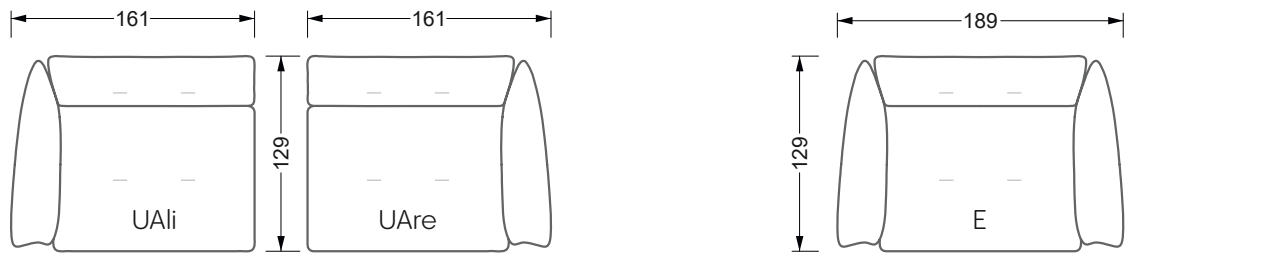

The dimensions apply to free-standing parts.

All sides of the sofa have a genuine upholstered side and can also be placed individually in the room.

If two individual parts are joined together, 6 cm (3 cm per element) must be subtracted on the extension sides, as the foam is compressed during joining.