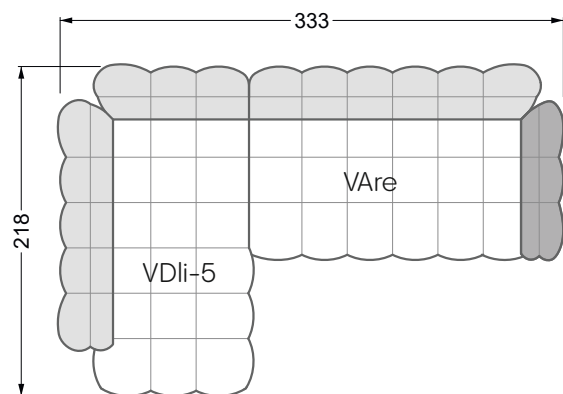

The dimensions apply to free-standing parts.

All sides of the sofa have a genuine upholstered side and can also be placed individually in the room.

If two individual parts are joined together, 6 cm (3 cm per element) must be subtracted on the extension sides, as the foam is compressed during joining.

Balao

104 • Corner sofas with short daybed &
assembled backrests

Balao

104 • Corner sofas with short daybed
assembled arm- and backrests

The dimensions apply to free-standing parts.

The add-on parts have an upholstery without rounding on the sides.

The end and individual parts have a rounding on these free sides (6CM).

This means that in case of a free combination of individual parts, 6cm must be deducted from the sides on the frame.

Edgy

107 • Corner sofas with long daybed

5-some

Width: 202,5 cm

6-some

Width: 243,0 cm

SET 2.2

W 129-180

7-some

Width: 283,5 cm