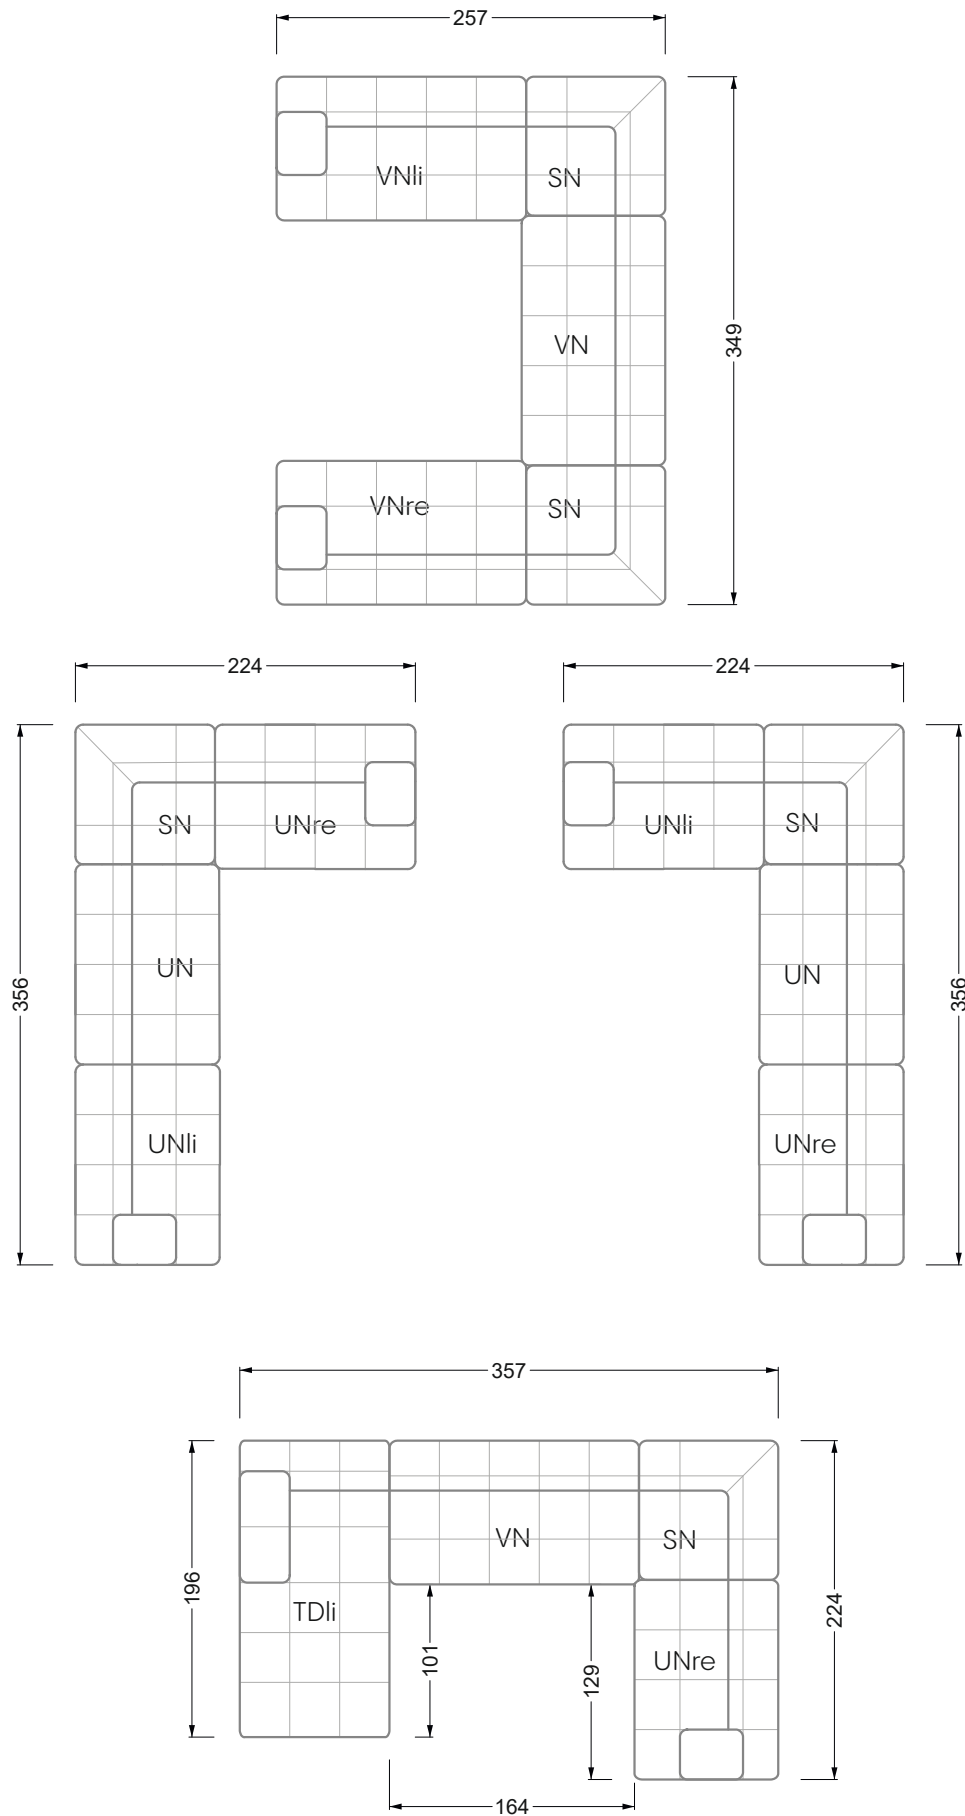

Edgy

107 • Asymmetrical corner sofas

Edgy

107 • Asymmetrical corner sofas

Edgy

107 • Corner sofas seat depth 64 cm / 104 cm

Recommendation for cushions: **D 108 Q**

Recommendation for cushions: **D 108 Q**

Ohlinda

118 • Corner sofas with arm- and backrests

Cocoa Island

119 • Corner sofas seat depth 62cm/95 cm

Cloud 7

154 • Large combinations

Ocean 7

158 • Corner sofas seat depth 95 cm

Ocean 7

158 • Corner sofas seat depth 62 / 95 cm

W104-160
Bed surface 160 x 200 cm

W104-180
Bed surface 180 x 200 cm

W104-200
Bed surface 200 x 200 cm

Box spring system mattress

Cold foam mattress

W 129-160

Bed surface
160 x 200 cm

W 129-180

Bed surface
180 x 200 cm

W 129-200

Bed surface
200 x 200 cm

A
RP 129-80

B
RP 129-100

C
RP 129-120