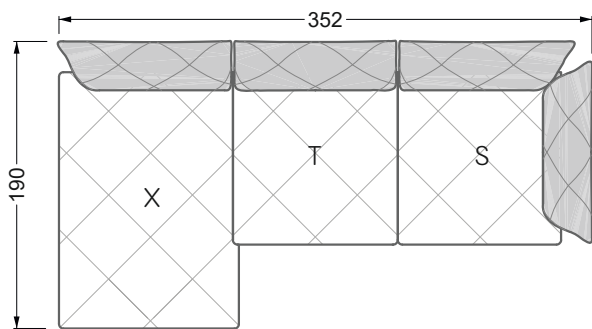

The dimensions apply to free-standing parts.

All sides of the sofa have a genuine upholstered side and can also be placed individually in the room.

If two individual parts are joined together, 6 cm (3 cm per element) must be subtracted on the extension sides, as the foam is compressed during joining.

Balao

104 • Corner sofas with short daybed &
assembled backrests

Balao

104 • Corner sofas with short daybed
assembled arm- and backrests

The dimensions apply to free-standing parts.

The add-on parts have an upholstery without rounding on the sides.

The end and individual parts have a rounding on these free sides (6CM).

This means that in case of a free combination of individual parts, 6cm must be deducted from the sides on the frame.

Edgy

107 • Corner sofas with long daybed

Edgy

107 • Asymmetrical corner sofas

Edgy

107 • Asymmetrical corner sofas

Edgy

107 • Corner sofas seat depth 64 cm / 104 cm

Recommendation for cushions: **D 108 Q**

Recommendation for cushions: **D 108 Q**