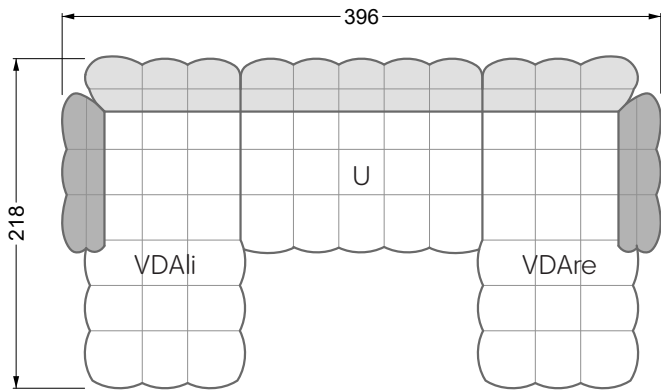

Balao

104 • Corner sofas with long daybed &
assembled backrests

Balao

104 • Corner sofas with short daybed &
assembled backrests

Balao

104 • Corner sofas with short daybed
assembled arm- and backrests

The dimensions apply to free-standing parts.

The add-on parts have an upholstery without rounding on the sides.

The end and individual parts have a rounding on their free sides (6CM).

This means that in case of a free combination of individual parts, 6cm must be deducted from the sides on the frame.

Edgy

107 • Corner sofas with short daybed

Edgy

107 • Corner sofas with long daybed

Edgy

107 • Asymmetrical corner sofas

Edgy

107 • Corner sofas seat depth 64 cm / 104 cm

width: 202,5 cm

W 129-160

6-some

width: 243,0 cm

SET 1.3

W 129-160

7-some

width: 283,5 cm