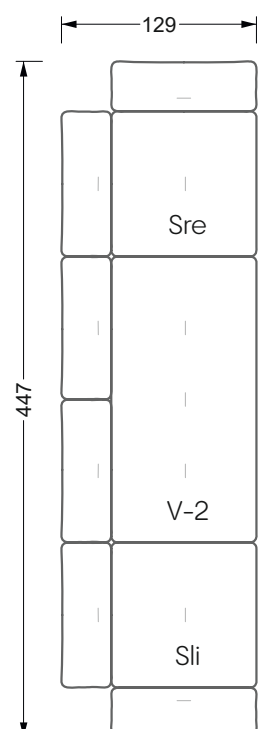

The dimensions apply to free-standing parts.

All sides of the sofa have a genuine upholstered side and can also be placed individually in the room.

If two individual parts are joined together, 6 cm (3 cm per element) must be subtracted on the extension sides, as the foam is compressed during joining.

Balao

104 • Corner sofas with short daybed &
assembled backrests

Balao

104 • Corner sofas with short daybed
assembled arm- and backrests

The dimensions apply to free-standing parts.

The add-on parts have an upholstery without rounding on the sides.

SET 2.3

W 129-160

7-some

Width: 283,5 cm

8-some

Width: 324,0 cm

9-some

Width: 364,5 cm

W 129-180

Bed drawer can also be
turned 90 degrees

W 129-180

W 129-180

5-some

Width: 202,5 cm

6-some

Width: 243,0 cm