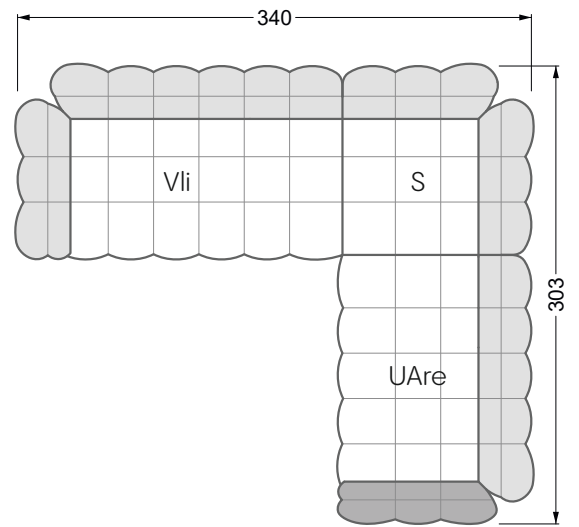

The dimensions apply to free-standing parts.

All sides of the sofa have a genuine upholstered side and can also be placed individually in the room.

If two individual parts are joined together, 6 cm (3 cm per element) must be subtracted on the extension sides, as the foam is compressed during joining.

Balao

104 • Corner sofas with short daybed &
assembled backrests

Balao

104 • Corner sofas with short daybed
assembled arm- and backrests

The dimensions apply to free-standing parts.

The add-on parts have an upholstery without rounding on the sides.

The end and individual parts have a rounding on these free sides (6CM).

This means that in case of a free combination of individual parts, 6cm must be deducted from the sides on the frame.

Edgy

107 • Corner sofas with long daybed

Edgy

107 • Asymmetrical corner sofas

Edgy

107 • Asymmetrical corner sofas

Edgy

107 • Corner sofas seat depth 64 cm / 104 cm

Recommendation for cushions: **D 108 Q**

Recommendation for cushions: **D 108 Q**