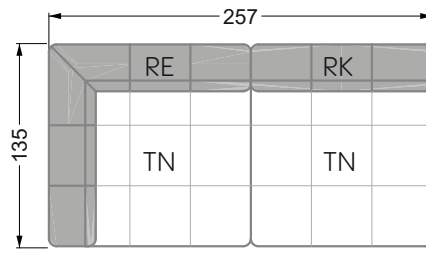

Balao

104 • Corner sofas with short daybed &
assembled backrests

Balao

104 • Corner sofas with short daybed
assembled arm- and backrests

The dimensions apply to free-standing parts.

The add-on parts have an upholstery without rounding on the sides.

The end and individual parts have a rounding on these free sides (6CM).

This means that in case of a free combination of individual parts, 6cm must be deducted from the sides on the frame.

Edgy

107 • Corner sofas with long daybed

Edgy

107 • Asymmetrical corner sofas

Edgy

107 • Asymmetrical corner sofas

Edgy

107 • Corner sofas seat depth 64 cm / 104 cm

Recommendation for cushions: **D 108 Q**

Recommendation for cushions: **D 108 Q**