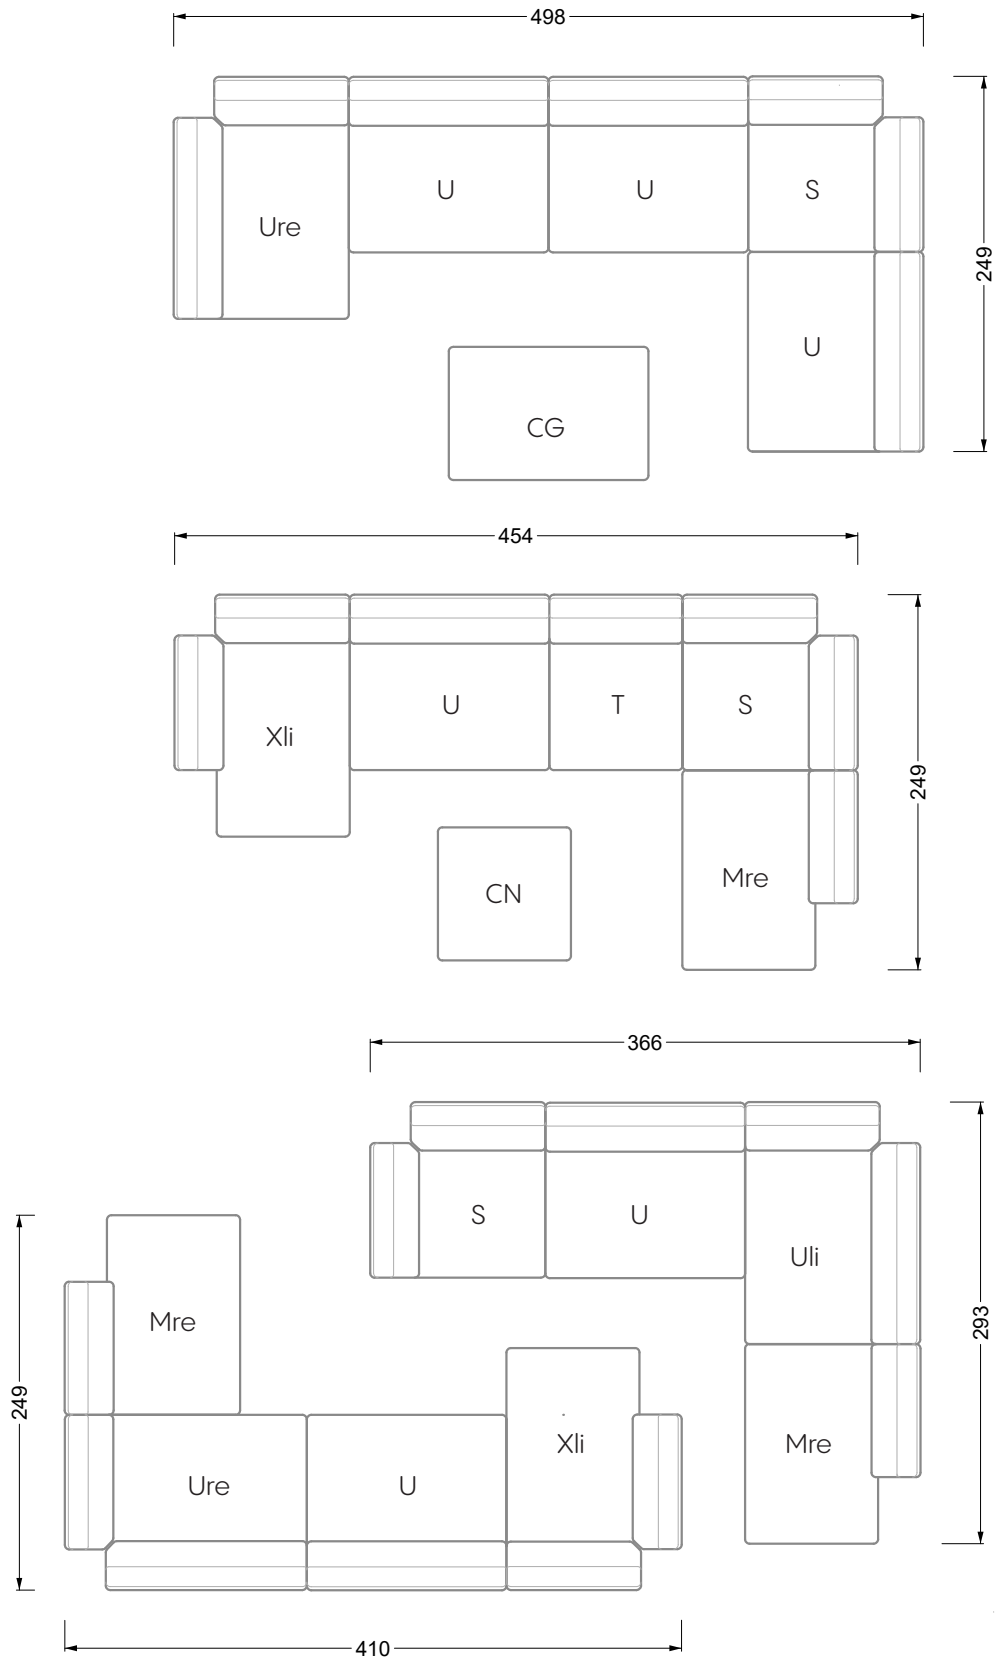

Edgy

107 • Corner sofas with short daybed

Edgy

107 • Corner sofas with long daybed

Edgy

107 • Asymmetrical corner sofas

Edgy

107 • Corner sofas seat depth 64 cm / 104 cm

Edgy

107 • Corner sofas seat depth 64 cm / 104 cm

recommendation for cushions: **D 108 Q**

recommendation for cushions: **D 108 Q**

Cloud 7

154 • Single elements • Longchair

Cloud 7

154 • Large combinations

Ocean 7

158 • Corner sofas seat depth 62 cm

Ocean 7

158 • Corner sofas seat depth 62 / 95 cm

W104-160
bed surface 160 x 200 cm

W104-180
bed surface 180 x 200 cm

W104-200
bed surface 200 x 200 cm

Box spring system mattress

width: 202,5 cm

W 129-160

6-some

width: 243,0 cm

SET 1.3

W 129-160

7-some

width: 283,5 cm