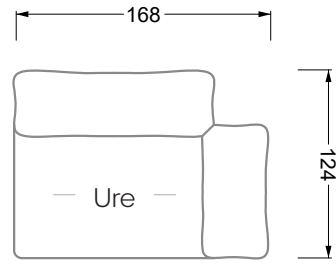

Sofas

102 / Esfera	02
103 / Poolside	11
104 / Balaa0	12
106 / Teratai	26
107 / Edgy	38
116 / Matilda	58
118 / Ohlinda	60
119 / Cocoa Island	65
126 / Napali	78
154 / Cloud 7	85
158 / Ocean 7	95

Beds

101 / Balaa0 Bett	113
129 / Creole Bett	114
130 / Feya bett	145
154 / Cloud 7 Bett	146

Couch- / Cofeetables

147

Armchairs

148

Dining & Chairs

149