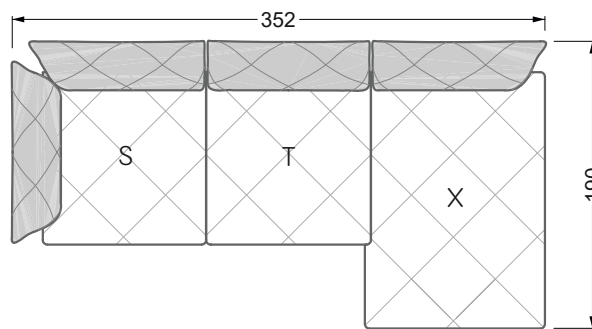

Balao

104 • Corner sofas with short daybed &
assembled backrests

Balao

104 • Corner sofas with short daybed
assembled arm- and backrests

The dimensions apply to free-standing parts.

The add-on parts have an upholstery without rounding on the sides.

The end and individual parts have a rounding on these free sides (6CM).

This means that in case of a free combination of individual parts, 6cm must be deducted from the sides on the frame.

Edgy

107 • Corner sofas with long daybed

Edgy

107 • Asymmetrical corner sofas

Edgy

107 • Asymmetrical corner sofas

Edgy

107 • Corner sofas seat depth 64 cm / 104 cm

Recommendation for cushions: **D 108 Q**

Recommendation for cushions: **D 108 Q**

Ohlinda

118 • Corner sofas with arm- and backrests

Cocoa Island

119 • Corner sofas seat depth 62cm/95 cm

Cloud 7

154 • Large combinations

Ocean 7

158 • Corner sofas seat depth 95 cm