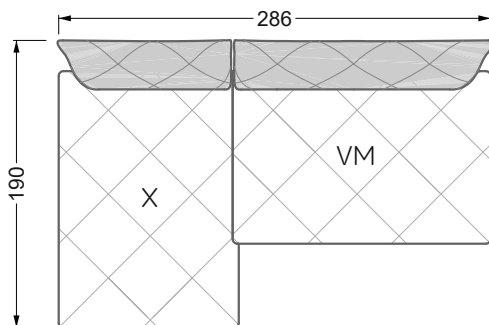

Balao

104 • Corner sofas with short daybed &
assembled backrests

Balao

104 • Corner sofas with short daybed
assembled arm- and backrests

The dimensions apply to free-standing parts.

The add-on parts have an upholstery without rounding on the sides.

The end and individual parts have a rounding on these free sides (6CM).

This means that in case of a free combination of individual parts, 6cm must be deducted from the sides on the frame.

Edgy

107 • Corner sofas with long daybed

Edgy

107 • Asymmetrical corner sofas

Edgy

107 • Asymmetrical corner sofas

Edgy

107 • Corner sofas seat depth 64 cm / 104 cm

Recommendation for cushions: **D 108 Q**

Recommendation for cushions: **D 108 Q**

Ohlinda

118 • Corner sofas with arm- and backrests

Cocoa Island

119 • Corner sofas seat depth 62cm/95 cm

Cloud 7

154 • Large combinations

Ocean 7

158 • Corner sofas seat depth 95 cm