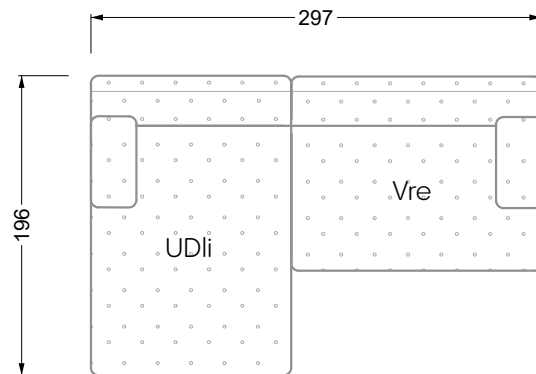

Edgy

107 • Corner sofas with short daybed

Edgy

107 • Corner sofas with long daybed

Edgy

107 • Asymmetrical corner sofas

Edgy

107 • Corner sofas seat depth 64 cm / 104 cm

Edgy

107 • Corner sofas seat depth 64 cm / 104 cm

recommendation for cushions: **D 108 Q**

recommendation for cushions: **D 108 Q**

Cloud 7

154 • Single elements • Longchair

Cloud 7

154 • Large combinations

Ocean 7

158 • Corner sofas seat depth 62 cm

Ocean 7

158 • Corner sofas seat depth 62 / 95 cm

W104-160
bed surface 160 x 200 cm

W104-180
bed surface 180 x 200 cm

W104-200
bed surface 200 x 200 cm

Box spring system mattress

Cold foam mattress

W 129-160
bed surface
160 x 200 cm

W 129-180
bed surface
180 x 200 cm

W 129-200
bed surface
200 x 200 cm

A

RP 129-80

B

RP 129-100