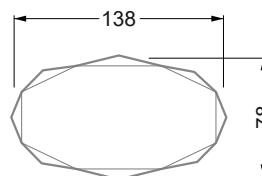

Stealth

J 145

Disquo

El Trio

Cloud 7