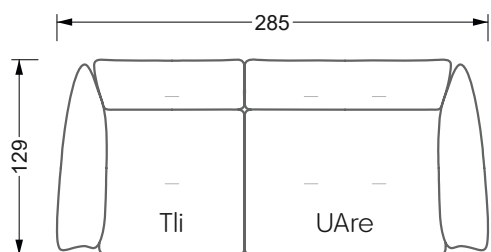

Beds

104 / Balaa0 Bed	123
129 / Creole Bed	124
130 / Fey0 Bed	155
154 / Cloud 7 Bed	156

Couch- & Coffeetables	157
----------------------------------	-----

Armchairs	158
------------------	-----

Dining & Chairs	159
----------------------------	-----

The dimensions apply to free-standing parts.

All sides of the sofa have a genuine upholstered side and can also be placed individually in the room.

If two individual parts are joined together, 6 cm (3 cm per element) must be subtracted on the extension sides, as the foam is compressed during joining.

Width: 283,5 cm

8-some

Width: 324,0 cm

9-some

Width: 364,5 cm

W 129-160

5-some

Width: 202,5 cm

Width: 324,0 cm

9-some

Width: 364,5 cm

W 129-160

5-some

Width: 202,5 cm

6-some

Width: 243,0 cm