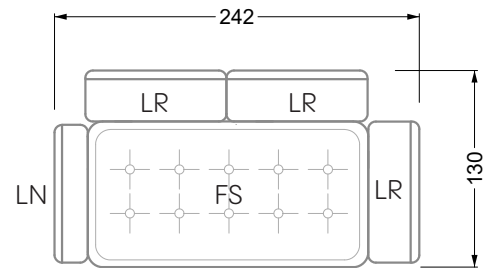

Edgy

107 • Corner sofas with short daybed

Edgy

107 • Corner sofas with long daybed

Edgy

107 • Asymmetrical corner sofas

Edgy

107 • Corner sofas seat depth 64 cm / 104 cm

Edgy

107 • Corner sofas seat depth 64 cm / 104 cm

recommendation for cushions: **D 108 Q**

recommendation for cushions: **D 108 Q**

Cloud 7

154 • Single elements • Longchair

Cloud 7

154 • Large combinations

Ocean 7

158 • Corner sofas seat depth 62 cm

Ocean 7

158 • Corner sofas seat depth 62 / 95 cm

W104-160
bed surface 160 x 200 cm

W104-180
bed surface 180 x 200 cm

W104-200
bed surface 200 x 200 cm

Box spring system mattress

width: 202,5 cm

W 129-160

6-some

width: 243,0 cm

SET 1.3

W 129-160

7-some

width: 283,5 cm