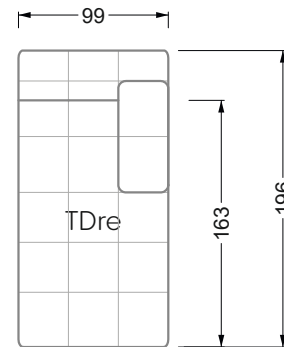

Edgy

107 • Asymmetrical corner sofas

Edgy

107 • Asymmetrical corner sofas

Edgy

107 • Corner sofas seat depth 64 cm / 104 cm

Recommendation for cushions: **D 108 Q**

Recommendation for cushions: **D 108 Q**

Ohlinda

118 • Corner sofas with arm- and backrests

Cocoa Island

119 • Corner sofas seat depth 62cm/95 cm

Cloud 7

154 • Large combinations

Ocean 7

158 • Corner sofas seat depth 95 cm

Bed surface
160 x 200 cm

W 129-180

Bed surface
180 x 200 cm

W 129-200

Bed surface
200 x 200 cm

A
RP 129-80

B
RP 129-100

C
RP 129-120