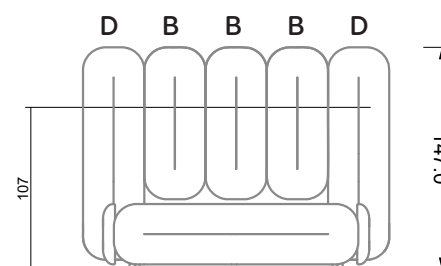

G

RP 129-200

W 129-160

W 129-160

W 129-160

4-some

width: 176,0 cm

W 129-160

5-some
width: 202,5 cm

6-some
width: 243,0 cm

W 129-160

7-some
width: 283,5 cm

8-some
width: 324,0 cm

9-some
width: 364,5 cm

W 129-160

5-some

width: 202,5 cm

W 129-160

6-some

width: 243,0 cm

SET 1.3

W 129-160

7-some

width: 283,5 cm