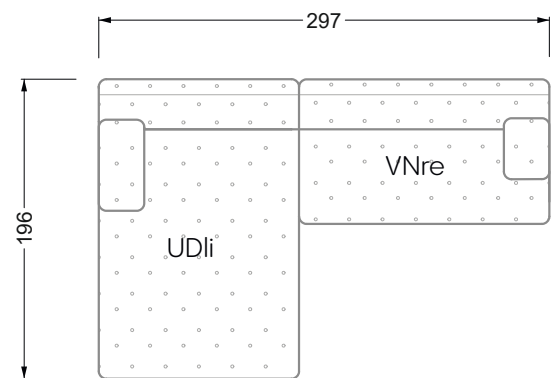

Edgy

107 • Asymmetrical corner sofas

Edgy

107 • Asymmetrical corner sofas

Edgy

107 • Corner sofas seat depth 64 cm / 104 cm

Recommendation for cushions: **D 108 Q**

Recommendation for cushions: **D 108 Q**

Ohlinda

118 • Corner sofas with arm- and backrests

Cocoa Island

119 • Corner sofas seat depth 62cm/95 cm

Cloud 7

154 • Large combinations

Ocean 7

158 • Corner sofas seat depth 95 cm

Bed surface
160 x 200 cm

W 129-180

Bed surface
180 x 200 cm

W 129-200

Bed surface
200 x 200 cm

A
RP 129-80

B
RP 129-100

C
RP 129-120