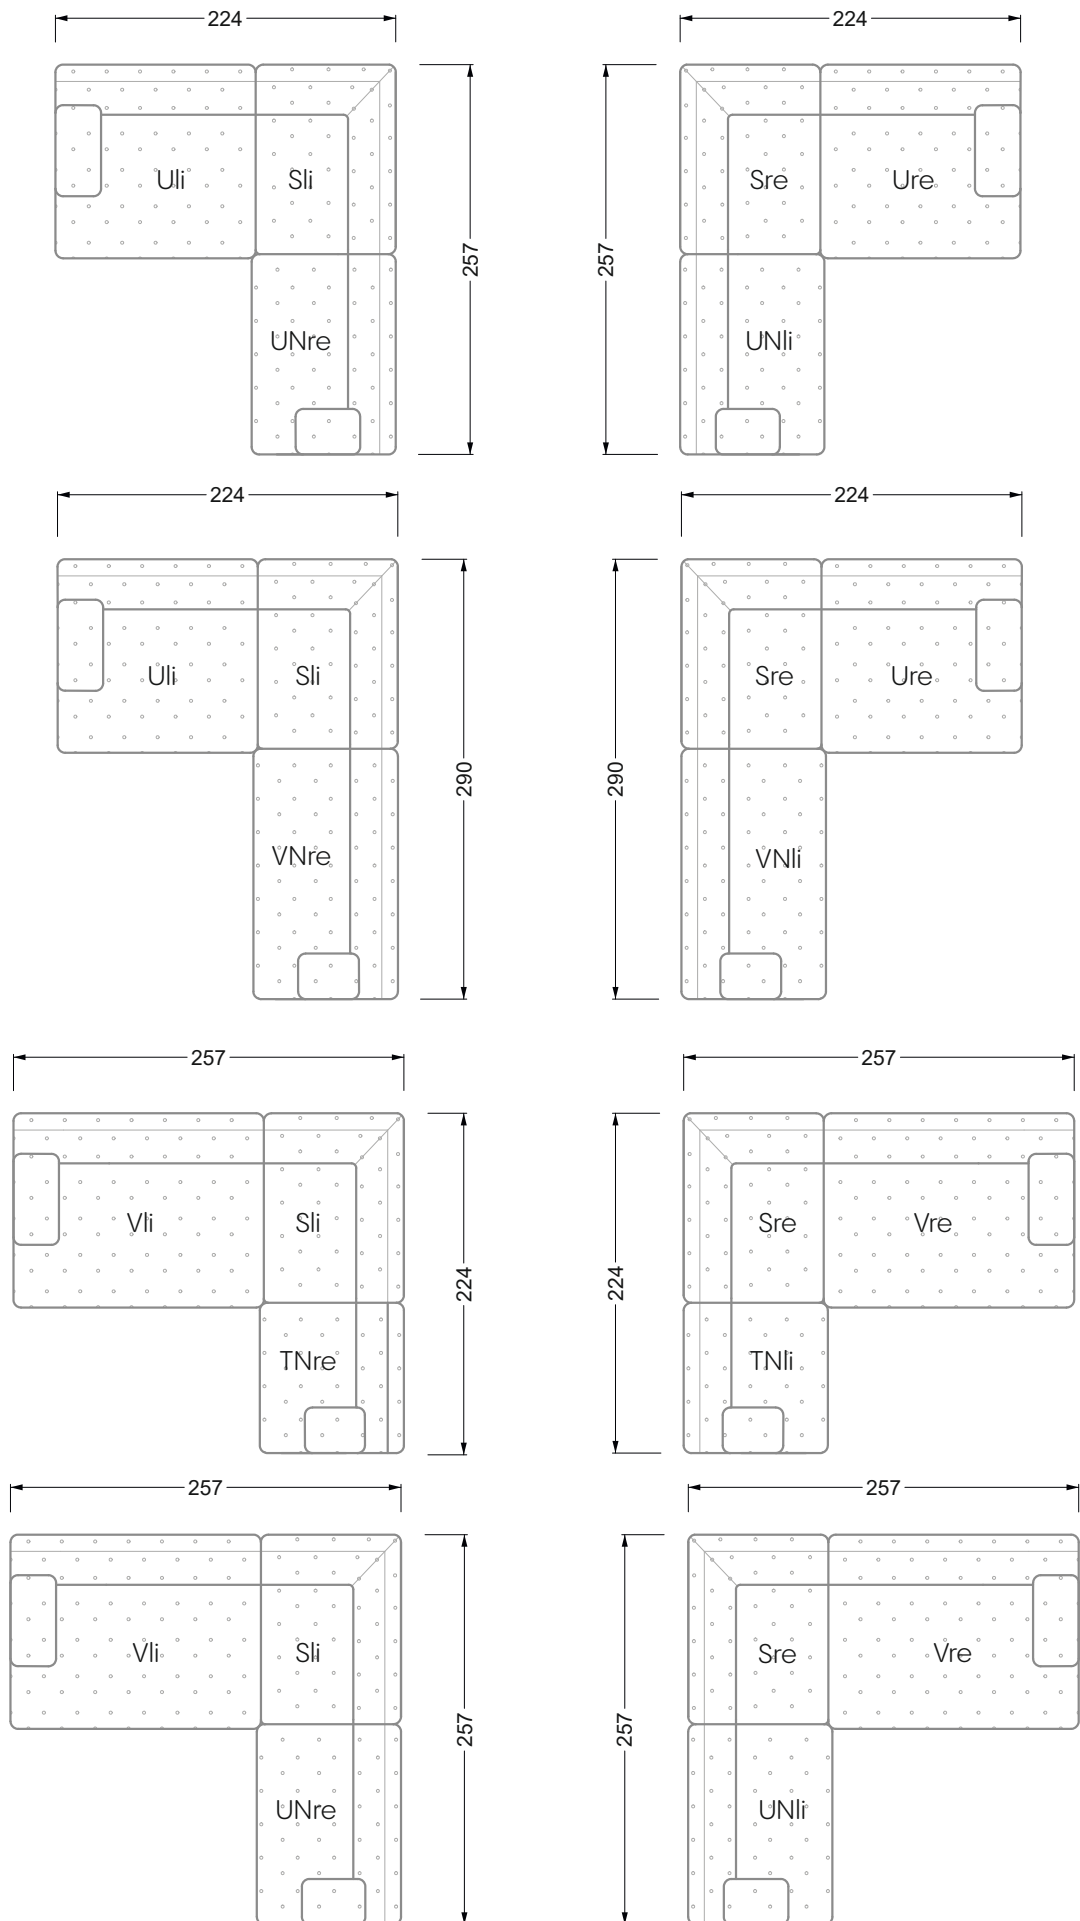

Edgy

107 • Asymmetrical corner sofas

Edgy

107 • Asymmetrical corner sofas

Edgy

107 • Corner sofas seat depth 64 cm / 104 cm

Recommendation for cushions: **D 108 Q**

Recommendation for cushions: **D 108 Q**

Ohlinda

118 • Corner sofas with arm- and backrests

Cocoa Island

119 • Corner sofas seat depth 62cm/95 cm

Cloud 7

154 • Large combinations

Ocean 7

158 • Corner sofas seat depth 95 cm

Ocean 7

158 • Corner sofas seat depth 62 / 95 cm

W104-160
Bed surface 160 x 200 cm

W104-180
Bed surface 180 x 200 cm

W104-200
Bed surface 200 x 200 cm

Box spring system mattress

Cold foam mattress

W 129-160

Bed surface
160 x 200 cm

W 129-180

Bed surface
180 x 200 cm

W 129-200

Bed surface
200 x 200 cm

A
RP 129-80

B
RP 129-100

C
RP 129-120