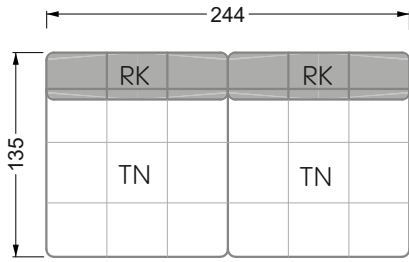

Balao

104 • Corner sofas with short daybed &
assembled backrests

Balao

104 • Corner sofas with short daybed
assembled arm- and backrests

The dimensions apply to free-standing parts.

The add-on parts have an upholstery without rounding on the sides.

The end and individual parts have a rounding on these free sides (6CM).

This means that in case of a free combination of individual parts, 6cm must be deducted from the sides on the frame.

Edgy

107 • Corner sofas with long daybed

Edgy

107 • Asymmetrical corner sofas

Edgy

107 • Asymmetrical corner sofas

Edgy

107 • Corner sofas seat depth 64 cm / 104 cm

Recommendation for cushions: **D 108 Q**

Recommendation for cushions: **D 108 Q**