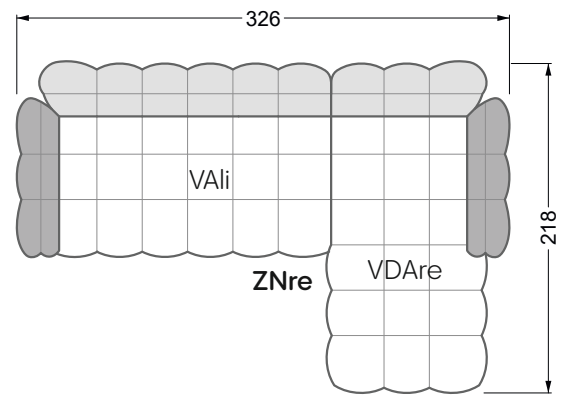

Beds

104 / Balaa0 Bed	123
129 / Creole Bed	124
130 / Fey0 Bed	155
154 / Cloud 7 Bed	156

Couch- & Coffeetables	157
----------------------------------	-----

Armchairs	158
------------------	-----

Dining & Chairs	159
----------------------------	-----

The dimensions apply to free-standing parts.

All sides of the sofa have a genuine upholstered side and can also be placed individually in the room.

If two individual parts are joined together, 6 cm (3 cm per element) must be subtracted on the extension sides, as the foam is compressed during joining.

Balao

104 • Corner sofas with short daybed &
assembled backrests

Balao

104 • Corner sofas with short daybed
assembled arm- and backrests

The dimensions apply to free-standing parts.

The add-on parts have an upholstery without rounding on the sides.

The end and individual parts have a rounding on these free sides (6CM).

This means that in case of a free combination of individual parts, 6cm must be deducted from the sides on the frame.

Edgy

107 • Corner sofas with long daybed