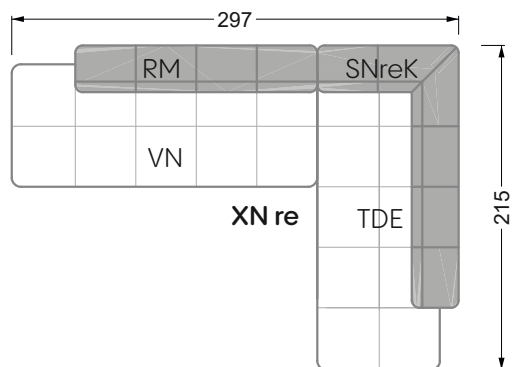

Balao

104 • Corner sofas with short daybed &
assembled backrests

Balao

104 • Corner sofas with short daybed
assembled arm- and backrests

The dimensions apply to free-standing parts.

The add-on parts have an upholstery without rounding on the sides.

The end and individual parts have a rounding on these free sides (6CM).

This means that in case of a free combination of individual parts, 6cm must be deducted from the sides on the frame.

Edgy

107 • Corner sofas with long daybed

Edgy

107 • Asymmetrical corner sofas

Edgy

107 • Asymmetrical corner sofas

Edgy

107 • Corner sofas seat depth 64 cm / 104 cm

Recommendation for cushions: **D 108 Q**

Recommendation for cushions: **D 108 Q**