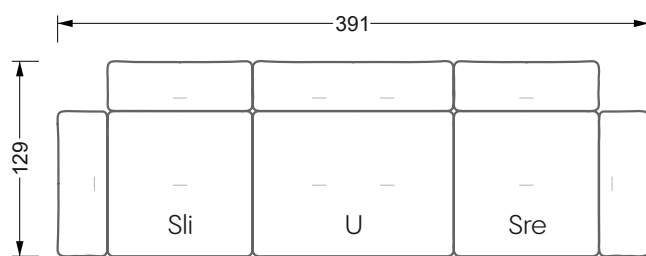

Beds

104 / Balaa0 Bed	123
129 / Creole Bed	124
130 / Fey0 Bed	155
154 / Cloud 7 Bed	156

Couch- & Coffeetables	157
----------------------------------	-----

Armchairs	158
------------------	-----

Dining & Chairs	159
----------------------------	-----

The dimensions apply to free-standing parts.

All sides of the sofa have a genuine upholstered side and can also be placed individually in the room.

If two individual parts are joined together, 6 cm (3 cm per element) must be subtracted on the extension sides, as the foam is compressed during joining.

Balao

104 • Corner sofas with short daybed &
assembled backrests

Balao

104 • Corner sofas with short daybed
assembled arm- and backrests

The dimensions apply to free-standing parts.

The add-on parts have an upholstery without rounding on the sides.

The end and individual parts have a rounding on these free sides (6CM).

This means that in case of a free combination of individual parts, 6cm must be deducted from the sides on the frame.

Edgy

107 • Corner sofas with long daybed