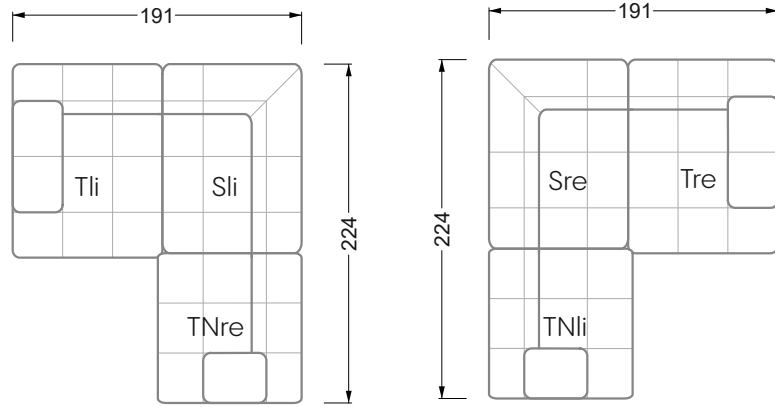

Edgy

107 • Asymmetrical corner sofas

Edgy

107 • Asymmetrical corner sofas

Edgy

107 • Corner sofas seat depth 64 cm / 104 cm

Recommendation for cushions: **D 108 Q**

Recommendation for cushions: **D 108 Q**

Ohlinda

118 • Corner sofas with arm- and backrests

Cocoa Island

119 • Corner sofas seat depth 62cm/95 cm

Cloud 7

154 • Large combinations

Ocean 7

158 • Corner sofas seat depth 95 cm

Ocean 7

158 • Corner sofas seat depth 62 / 95 cm

W104-160
Bed surface 160 x 200 cm

W104-180
Bed surface 180 x 200 cm

W104-200
Bed surface 200 x 200 cm

Box spring system mattress

Cold foam mattress

W 129-160

Bed surface
160 x 200 cm

W 129-180

Bed surface
180 x 200 cm

W 129-200

Bed surface
200 x 200 cm

A
RP 129-80

B
RP 129-100

C
RP 129-120