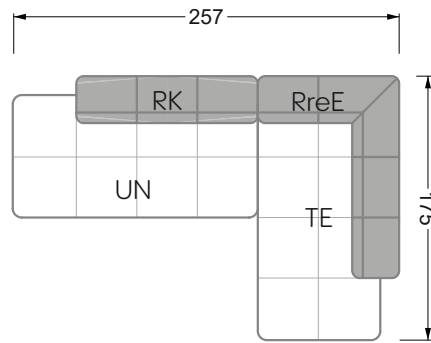

Balao

104 • Corner sofas with short daybed &
assembled backrests

Balao

104 • Corner sofas with short daybed
assembled arm- and backrests

The dimensions apply to free-standing parts.

The add-on parts have an upholstery without rounding on the sides.

The end and individual parts have a rounding on these free sides (6CM).

This means that in case of a free combination of individual parts, 6cm must be deducted from the sides on the frame.

Edgy

107 • Corner sofas with long daybed

Edgy

107 • Asymmetrical corner sofas

Edgy

107 • Asymmetrical corner sofas

Edgy

107 • Corner sofas seat depth 64 cm / 104 cm

Recommendation for cushions: **D 108 Q**

Recommendation for cushions: **D 108 Q**