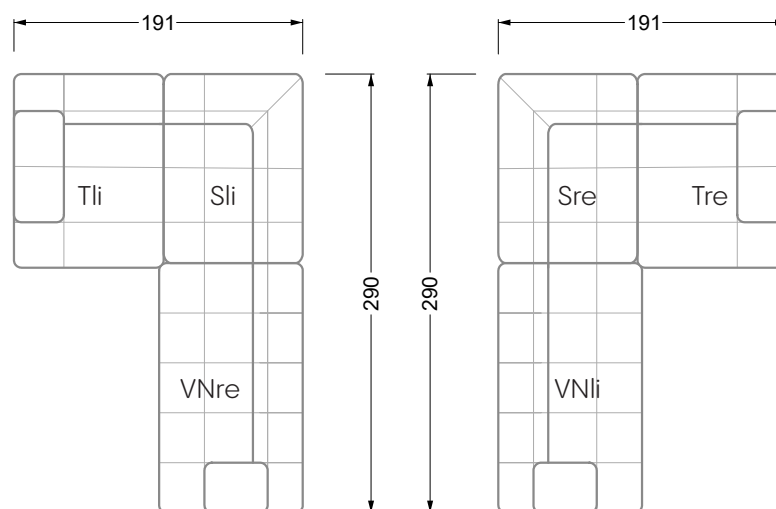

Edgy

107 • Corner sofas with short daybed

Edgy

107 • Corner sofas with long daybed

Edgy

107 • Asymmetrical corner sofas

Edgy

107 • Corner sofas seat depth 64 cm / 104 cm

Edgy

107 • Corner sofas seat depth 64 cm / 104 cm

recommendation for cushions: **D 108 Q**

recommendation for cushions: **D 108 Q**

Cloud 7

154 • Single elements • Longchair

Cloud 7

154 • Large combinations

Ocean 7

158 • Corner sofas seat depth 62 cm

Ocean 7

158 • Corner sofas seat depth 62 / 95 cm

W104-160
bed surface 160 x 200 cm

W104-180
bed surface 180 x 200 cm

W104-200
bed surface 200 x 200 cm

Box spring system mattress

Cold foam mattress

W 129-160
bed surface
160 x 200 cm

W 129-180
bed surface
180 x 200 cm

W 129-200
bed surface
200 x 200 cm

A

RP 129-80

B

RP 129-100