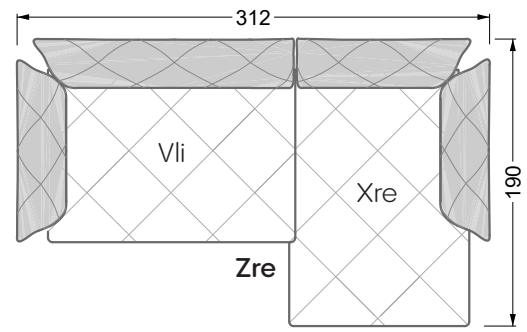

Balao

104 • Corner sofas with long daybed &
assembled backrests

Balao

104 • Corner sofas with short daybed &
assembled backrests

Balao

104 • Corner sofas with short daybed
assembled arm- and backrests

The dimensions apply to free-standing parts.

The add-on parts have an upholstery without rounding on the sides.

The end and individual parts have a rounding on their free sides (6CM).

This means that in case of a free combination of individual parts, 6cm must be deducted from the sides on the frame.

Edgy

107 • Corner sofas with short daybed

Edgy

107 • Corner sofas with long daybed

Edgy

107 • Asymmetrical corner sofas

Edgy

107 • Corner sofas seat depth 64 cm / 104 cm

Edgy

107 • Corner sofas seat depth 64 cm / 104 cm

recommendation for cushions: **D 108 Q**

recommendation for cushions: **D 108 Q**

Cloud 7

154 • Single elements • Longchair

Cloud 7

154 • Large combinations