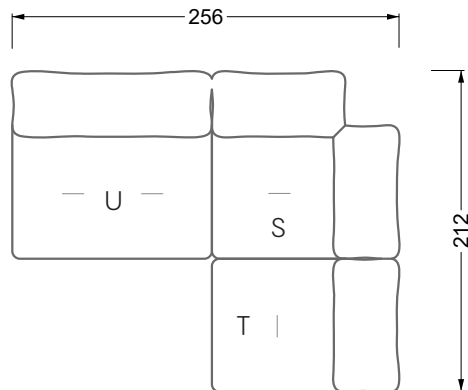

Couch- / Cofeetables

147

Armchairs

148

Dining & Chairs

149

Esfera

102 • Corner sofas

Balao

104 • Corner sofas with long daybed &
assembled backrests

Balao

104 • Corner sofas with short daybed &
assembled backrests

Balao

104 • Corner sofas with short daybed
assembled arm- and backrests

The dimensions apply to free-standing parts.

Edgy

107 • Corner sofas with short daybed

Edgy

107 • Corner sofas with long daybed

Edgy

107 • Asymmetrical corner sofas

Edgy

107 • Corner sofas seat depth 64 cm / 104 cm

width: 202,5 cm

W 129-160

6-some

width: 243,0 cm

SET 1.3

W 129-160

7-some

width: 283,5 cm