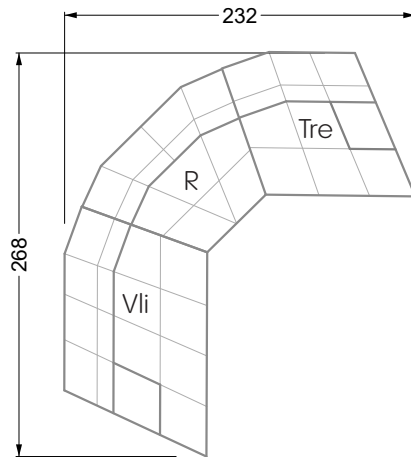

Edgy

107 • Corner sofas with short daybed

Edgy

107 • Corner sofas with long daybed

Edgy

107 • Asymmetrical corner sofas

Edgy

107 • Corner sofas seat depth 64 cm / 104 cm

Edgy

107 • Corner sofas seat depth 64 cm / 104 cm

recommendation for cushions: **D 108 Q**

recommendation for cushions: **D 108 Q**

Cloud 7

154 • Single elements • Longchair

Cloud 7

154 • Large combinations

Ocean 7

158 • Corner sofas seat depth 62 cm

Ocean 7

158 • Corner sofas seat depth 62 / 95 cm

W104-160
bed surface 160 x 200 cm

W104-180
bed surface 180 x 200 cm

W104-200
bed surface 200 x 200 cm

Box spring system mattress

Cold foam mattress

W 129-160
bed surface
160 x 200 cm

W 129-180
bed surface
180 x 200 cm

W 129-200
bed surface
200 x 200 cm

A

RP 129-80

B

RP 129-100