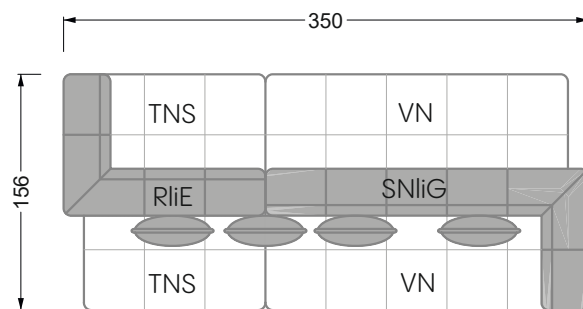

Balao

104 • Corner sofas with short daybed &
assembled backrests

Balao

104 • Corner sofas with short daybed
assembled arm- and backrests

The dimensions apply to free-standing parts.

The add-on parts have an upholstery without rounding on the sides.

The end and individual parts have a rounding on these free sides (6CM).

This means that in case of a free combination of individual parts, 6cm must be deducted from the sides on the frame.

Edgy

107 • Corner sofas with long daybed

Edgy

107 • Asymmetrical corner sofas

Edgy

107 • Asymmetrical corner sofas

Edgy

107 • Corner sofas seat depth 64 cm / 104 cm

Recommendation for cushions: **D 108 Q**

Recommendation for cushions: **D 108 Q**

Ohlinda

118 • Corner sofas with arm- and backrests

Cocoa Island

119 • Corner sofas seat depth 62cm/95 cm

Cloud 7

154 • Large combinations

Ocean 7

158 • Corner sofas seat depth 95 cm