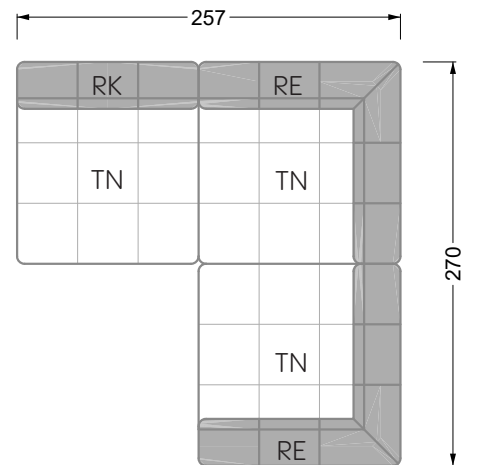

Edgy

107 • Corner sofas with short daybed

Edgy

107 • Corner sofas with long daybed

Edgy

107 • Asymmetrical corner sofas

Edgy

107 • Corner sofas seat depth 64 cm / 104 cm

Edgy

107 • Corner sofas seat depth 64 cm / 104 cm

recommendation for cushions: **D 108 Q**

recommendation for cushions: **D 108 Q**

Cloud 7

154 • Single elements • Longchair

Cloud 7

154 • Large combinations

width: 202,5 cm

W 129-160

6-some

width: 243,0 cm

SET 1.3

W 129-160

7-some

width: 283,5 cm

9-some

width: 364,5 cm

W130-160
Bed surface 160 x 200 cm

W130-180
Bed surface 180 x 200 cm

W130-200
Bed surface 200 x 200 cm

W154-160
Bed surface 160 x 200 cm

W154-180
Bed surface 180 x 200 cm

W154-200
Bed surface 200 x 200 cm