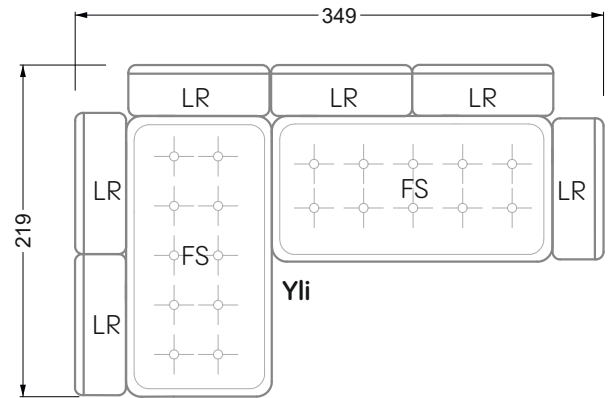

Balao

104 • Corner sofas with short daybed &
assembled backrests

Balao

104 • Corner sofas with short daybed
assembled arm- and backrests

The dimensions apply to free-standing parts.

The add-on parts have an upholstery without rounding on the sides.

The end and individual parts have a rounding on these free sides (6CM).

This means that in case of a free combination of individual parts, 6cm must be deducted from the sides on the frame.

Edgy

107 • Corner sofas with long daybed

Edgy

107 • Asymmetrical corner sofas

Edgy

107 • Asymmetrical corner sofas

Edgy

107 • Corner sofas seat depth 64 cm / 104 cm

Recommendation for cushions: **D 108 Q**

Recommendation for cushions: **D 108 Q**

Ohlinda

118 • Corner sofas with arm- and backrests

Cocoa Island

119 • Corner sofas seat depth 62cm/95 cm

Cloud 7

154 • Large combinations

Ocean 7

158 • Corner sofas seat depth 95 cm