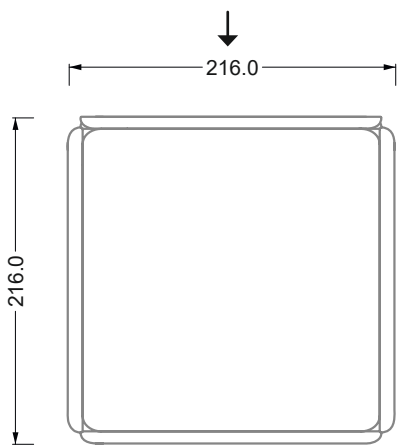

Width: 283,5 cm

SET 3

W 129-180

8-some

Width: 324,0 cm

9-some

Width: 364,5 cm

W 129-180

5-some

Width: 202,5 cm

6-some

Width: 243,0 cm

SET 2.2

W 129-180

7-some

Width: 283,5 cm

8-some

Width: 324,0 cm

9-some

Width: 364,5 cm

W 129-200

W 129-200

5-some

Width: 202,5 cm

6-some

Width: 243,0 cm

W 129-200

7-some

Width: 283,5 cm

8-some

Width: 324,0 cm

9-some