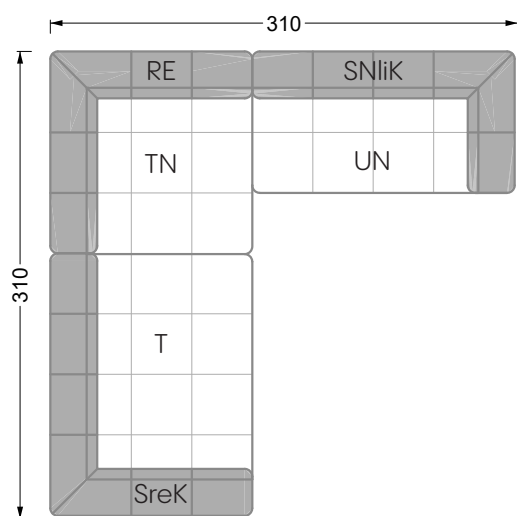

Balao

104 • Corner sofas with long daybed &
assembled backrests

Balao

104 • Corner sofas with short daybed &
assembled backrests

Balao

104 • Corner sofas with short daybed
assembled arm- and backrests

The dimensions apply to free-standing parts.

Edgy

107 • Corner sofas with short daybed

Edgy

107 • Corner sofas with long daybed

Edgy

107 • Asymmetrical corner sofas

Edgy

107 • Corner sofas seat depth 64 cm / 104 cm

Edgy

107 • Corner sofas seat depth 64 cm / 104 cm

recommendation for cushions: **D 108 Q**

recommendation for cushions: **D 108 Q**

Cloud 7

154 • Single elements • Longchair

Cloud 7

154 • Large combinations

Ocean 7

158 • Corner sofas seat depth 62 cm

Ocean 7

158 • Corner sofas seat depth 62 / 95 cm

W104-160
bed surface 160 x 200 cm

W104-180
bed surface 180 x 200 cm

W104-200
bed surface 200 x 200 cm

Box spring system mattress