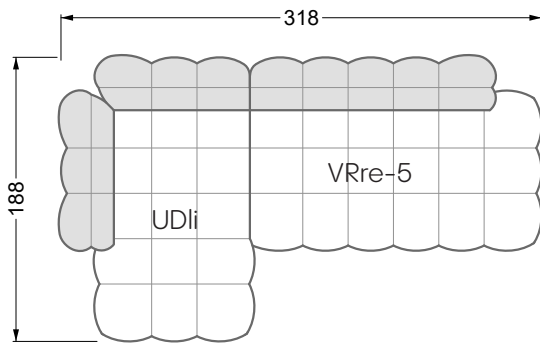

Balao

104 • Corner sofas with long daybed &
assembled backrests

Balao

104 • Corner sofas with short daybed &
assembled backrests

Balao

104 • Corner sofas with short daybed
assembled arm- and backrests

The dimensions apply to free-standing parts.

Edgy

107 • Corner sofas with short daybed

Edgy

107 • Corner sofas with long daybed

Edgy

107 • Asymmetrical corner sofas

Edgy

107 • Corner sofas seat depth 64 cm / 104 cm

width: 202,5 cm

W 129-160

6-some

width: 243,0 cm

SET 1.3

W 129-160

7-some

width: 283,5 cm

6-some

width: 243,0 cm

SET 1.2

W 129-180

7-some

width: 283,5 cm

SET 3

W 129-180