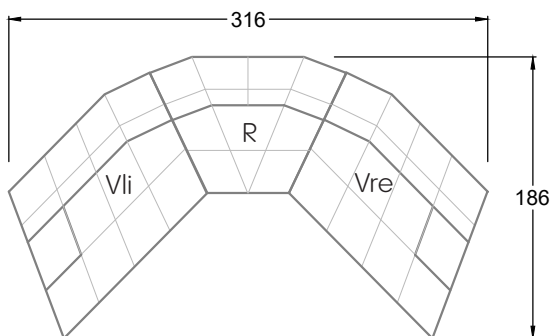

Edgy

107 • Corner sofas with short daybed

Edgy

107 • Corner sofas with long daybed

Edgy

107 • Asymmetrical corner sofas

Edgy

107 • Corner sofas seat depth 64 cm / 104 cm

Edgy

107 • Corner sofas seat depth 64 cm / 104 cm

recommendation for cushions: **D 108 Q**

recommendation for cushions: **D 108 Q**

Cloud 7

154 • Single elements • Longchair

Cloud 7

154 • Large combinations

Ocean 7

158 • Corner sofas seat depth 62 cm

Ocean 7

158 • Corner sofas seat depth 62 / 95 cm

W104-160
bed surface 160 x 200 cm

W104-180
bed surface 180 x 200 cm

W104-200
bed surface 200 x 200 cm

Box spring system mattress

Cold foam mattress

W 129-160
bed surface
160 x 200 cm

W 129-180
bed surface
180 x 200 cm

W 129-200
bed surface
200 x 200 cm

A

RP 129-80

B

RP 129-100