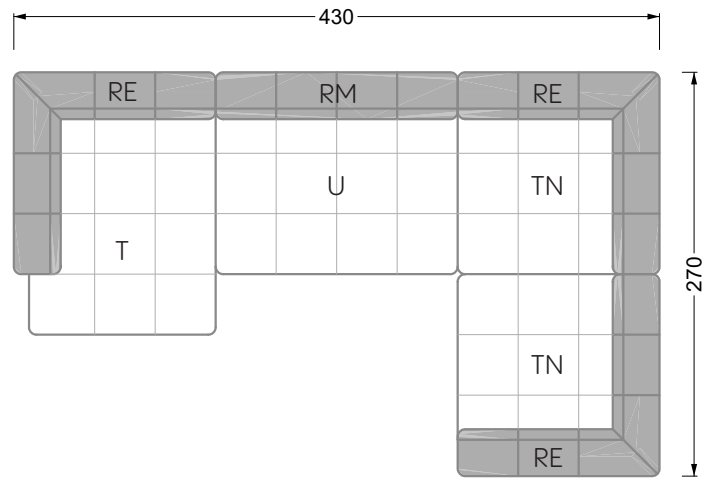

Edgy

107 • Corner sofas with short daybed

Edgy

107 • Corner sofas with long daybed

Edgy

107 • Asymmetrical corner sofas

Edgy

107 • Corner sofas seat depth 64 cm / 104 cm

Edgy

107 • Corner sofas seat depth 64 cm / 104 cm

recommendation for cushions: **D 108 Q**

recommendation for cushions: **D 108 Q**

Cloud 7

154 • Single elements • Longchair

Cloud 7

154 • Large combinations

Ocean 7

158 • Corner sofas seat depth 62 cm

Ocean 7

158 • Corner sofas seat depth 62 / 95 cm

W104-160
bed surface 160 x 200 cm

W104-180
bed surface 180 x 200 cm

W104-200
bed surface 200 x 200 cm

Box spring system mattress