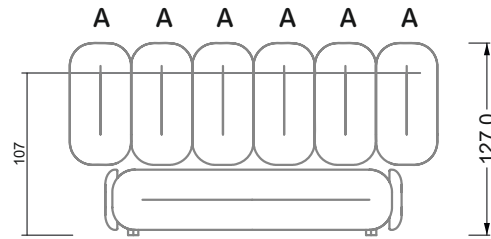

SET 2.3

W 129-160

7-some

Width: 283,5 cm

8-some

Width: 324,0 cm

9-some

Width: 364,5 cm

W 129-180

Bed drawer can also be
turned 90 degrees

W 129-180

W 129-180

5-some

Width: 202,5 cm

6-some

Width: 243,0 cm