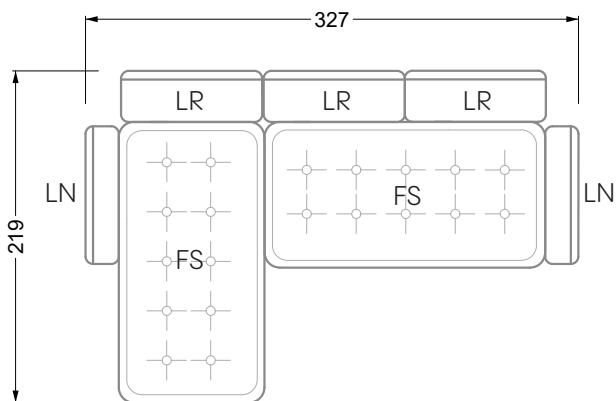

Edgy

107 • Corner sofas with short daybed

Edgy

107 • Corner sofas with long daybed

Edgy

107 • Asymmetrical corner sofas

Edgy

107 • Corner sofas seat depth 64 cm / 104 cm

Edgy

107 • Corner sofas seat depth 64 cm / 104 cm

recommendation for cushions: **D 108 Q**

recommendation for cushions: **D 108 Q**

Cloud 7

154 • Single elements • Longchair

Cloud 7

154 • Large combinations

Ocean 7

158 • Corner sofas seat depth 62 cm

Ocean 7

158 • Corner sofas seat depth 62 / 95 cm

W104-160
bed surface 160 x 200 cm

W104-180
bed surface 180 x 200 cm

W104-200
bed surface 200 x 200 cm

Box spring system mattress

width: 202,5 cm

W 129-160

6-some

width: 243,0 cm

SET 1.3

W 129-160

7-some

width: 283,5 cm