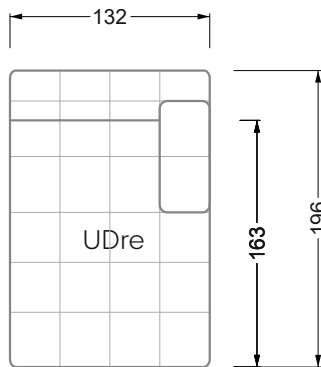

Edgy

107 • Asymmetrical corner sofas

Edgy

107 • Asymmetrical corner sofas

Edgy

107 • Corner sofas seat depth 64 cm / 104 cm

Recommendation for cushions: **D 108 Q**

Recommendation for cushions: **D 108 Q**

Ohlinda

118 • Corner sofas with arm- and backrests

Cocoa Island

119 • Corner sofas seat depth 62cm/95 cm

Cloud 7

154 • Large combinations

Ocean 7

158 • Corner sofas seat depth 95 cm

Bed surface
160 x 200 cm

W 129-180

Bed surface
180 x 200 cm

W 129-200

Bed surface
200 x 200 cm

A
RP 129-80

B
RP 129-100

C
RP 129-120