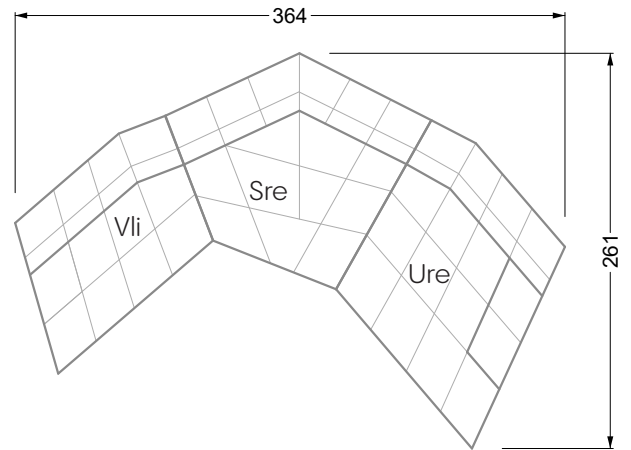

Edgy

107 • Corner sofas with short daybed

Edgy

107 • Corner sofas with long daybed

Edgy

107 • Asymmetrical corner sofas

Edgy

107 • Corner sofas seat depth 64 cm / 104 cm

Edgy

107 • Corner sofas seat depth 64 cm / 104 cm

recommendation for cushions: **D 108 Q**

recommendation for cushions: **D 108 Q**

Cloud 7

154 • Single elements • Longchair

Cloud 7

154 • Large combinations

Ocean 7

158 • Corner sofas seat depth 62 cm

Ocean 7

158 • Corner sofas seat depth 62 / 95 cm

W104-160
bed surface 160 x 200 cm

W104-180
bed surface 180 x 200 cm

W104-200
bed surface 200 x 200 cm

Box spring system mattress

Cold foam mattress

W 129-160
bed surface
160 x 200 cm

W 129-180
bed surface
180 x 200 cm

W 129-200
bed surface
200 x 200 cm

A

RP 129-80

B

RP 129-100