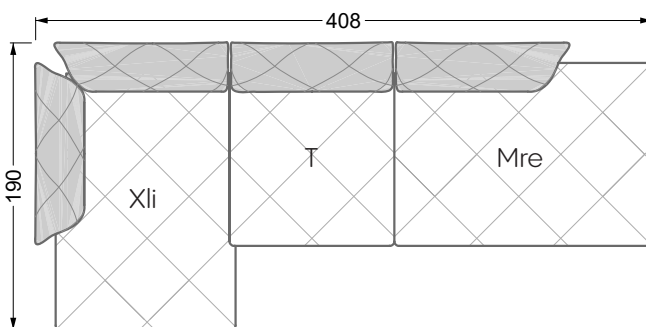

Balao

104 • Corner sofas with long daybed &
assembled backrests

Balao

104 • Corner sofas with short daybed &
assembled backrests

Balao

104 • Corner sofas with short daybed
assembled arm- and backrests

The dimensions apply to free-standing parts.

The add-on parts have an upholstery without rounding on the sides.

The end and individual parts have a rounding on their free sides (6CM).

This means that in case of a free combination of individual parts, 6cm must be deducted from the sides on the frame.

Edgy

107 • Corner sofas with short daybed

Edgy

107 • Corner sofas with long daybed

Edgy

107 • Asymmetrical corner sofas

Edgy

107 • Corner sofas seat depth 64 cm / 104 cm

Edgy

107 • Corner sofas seat depth 64 cm / 104 cm

recommendation for cushions: **D 108 Q**

recommendation for cushions: **D 108 Q**

Cloud 7

154 • Single elements • Longchair

Cloud 7

154 • Large combinations