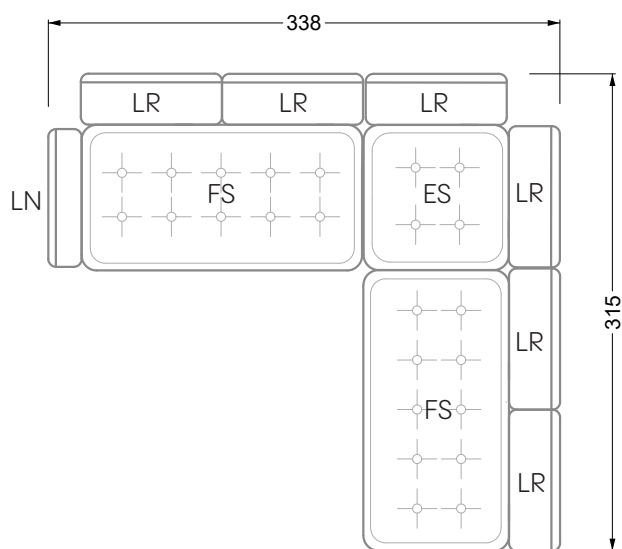

Edgy

107 • Corner sofas with short daybed

Edgy

107 • Corner sofas with long daybed

Edgy

107 • Asymmetrical corner sofas

Edgy

107 • Corner sofas seat depth 64 cm / 104 cm

Edgy

107 • Corner sofas seat depth 64 cm / 104 cm

recommendation for cushions: **D 108 Q**

recommendation for cushions: **D 108 Q**

Cloud 7

154 • Single elements • Longchair

Cloud 7

154 • Large combinations

Ocean 7

158 • Corner sofas seat depth 62 cm

Ocean 7

158 • Corner sofas seat depth 62 / 95 cm

W104-160
bed surface 160 x 200 cm

W104-180
bed surface 180 x 200 cm

W104-200
bed surface 200 x 200 cm

Box spring system mattress

width: 202,5 cm

W 129-160

6-some

width: 243,0 cm

SET 1.3

W 129-160

7-some

width: 283,5 cm