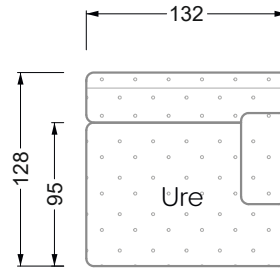

The end and individual parts have a rounding on these free sides (6CM).

This means that in case of a free combination of individual parts, 6cm must be deducted from the sides on the frame.

Edgy

107 • Corner sofas with long daybed

Edgy

107 • Asymmetrical corner sofas

Edgy

107 • Asymmetrical corner sofas

Edgy

107 • Corner sofas seat depth 64 cm / 104 cm

Recommendation for cushions: **D 108 Q**

Recommendation for cushions: **D 108 Q**

Ohlinda

118 • Corner sofas with arm- and backrests

Cocoa Island

119 • Corner sofas seat depth 62cm/95 cm

Cloud 7

154 • Large combinations

Ocean 7

158 • Corner sofas seat depth 95 cm