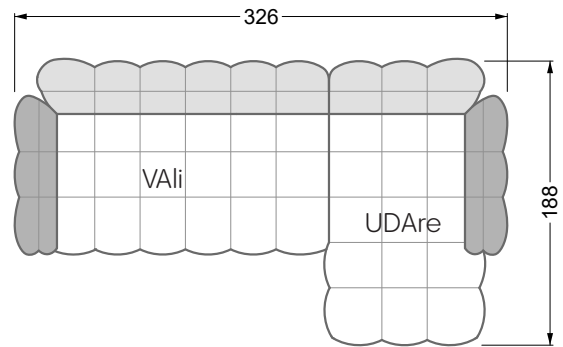

Balao

104 • Corner sofas with long daybed &
assembled backrests

Balao

104 • Corner sofas with short daybed &
assembled backrests

Balao

104 • Corner sofas with short daybed
assembled arm- and backrests

The dimensions apply to free-standing parts.

The add-on parts have an upholstery without rounding on the sides.

The end and individual parts have a rounding on their free sides (6CM).

This means that in case of a free combination of individual parts, 6cm must be deducted from the sides on the frame.

Edgy

107 • Corner sofas with short daybed

Edgy

107 • Corner sofas with long daybed

Edgy

107 • Asymmetrical corner sofas

Edgy

107 • Corner sofas seat depth 64 cm / 104 cm

width: 202,5 cm

W 129-160

6-some

width: 243,0 cm

SET 1.3

W 129-160

7-some

width: 283,5 cm