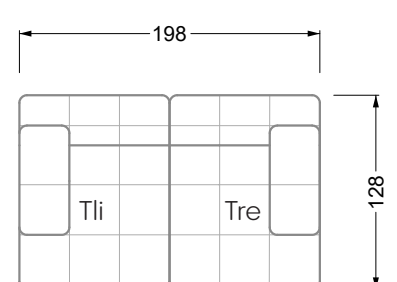

Edgy

107 • Corner sofas with short daybed

Edgy

107 • Corner sofas with long daybed

Edgy

107 • Asymmetrical corner sofas

Edgy

107 • Corner sofas seat depth 64 cm / 104 cm

Edgy

107 • Corner sofas seat depth 64 cm / 104 cm

recommendation for cushions: **D 108 Q**

recommendation for cushions: **D 108 Q**

Cloud 7

154 • Single elements • Longchair

Cloud 7

154 • Large combinations

Ocean 7

158 • Corner sofas seat depth 62 cm

Ocean 7

158 • Corner sofas seat depth 62 / 95 cm

W104-160
bed surface 160 x 200 cm

W104-180
bed surface 180 x 200 cm

W104-200
bed surface 200 x 200 cm

Box spring system mattress

Cold foam mattress

W 129-160
bed surface
160 x 200 cm

W 129-180
bed surface
180 x 200 cm

W 129-200
bed surface
200 x 200 cm

A

RP 129-80

B

RP 129-100