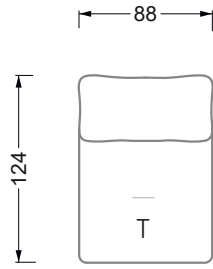

The dimensions apply to free-standing parts.

All sides of the sofa have a genuine upholstered side and can also be placed individually in the room.

If two individual parts are joined together, 6 cm (3 cm per element) must be subtracted on the extension sides, as the foam is compressed during joining.

Width: 283,5 cm

8-some

Width: 324,0 cm

9-some

Width: 364,5 cm

W 129-160

5-some

Width: 202,5 cm

Width: 324,0 cm

9-some

Width: 364,5 cm

W 129-160

5-some

Width: 202,5 cm

6-some

Width: 243,0 cm

W 129-180

Bed drawer can also be
turned 90 degrees

W 129-180

W 129-180

5-some

Width: 202,5 cm

6-some

Width: 243,0 cm