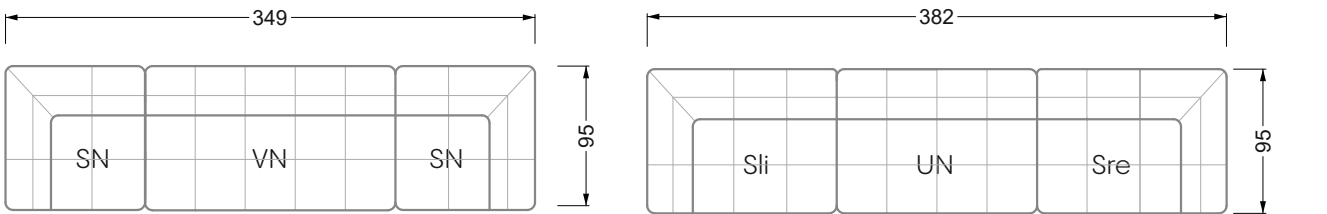

Edgy

107 • Asymmetrical corner sofas

Edgy

107 • Asymmetrical corner sofas

Edgy

107 • Corner sofas seat depth 64 cm / 104 cm

Recommendation for cushions: **D 108 Q**

Recommendation for cushions: **D 108 Q**

Ohlinda

118 • Corner sofas with arm- and backrests

Cocoa Island

119 • Corner sofas seat depth 62cm/95 cm

Cloud 7

154 • Large combinations

Ocean 7

158 • Corner sofas seat depth 95 cm

Ocean 7

158 • Corner sofas seat depth 62 / 95 cm

W104-160
Bed surface 160 x 200 cm

W104-180
Bed surface 180 x 200 cm

W104-200
Bed surface 200 x 200 cm

Box spring system mattress

Cold foam mattress

W 129-160

Bed surface
160 x 200 cm

W 129-180

Bed surface
180 x 200 cm

W 129-200

Bed surface
200 x 200 cm

A
RP 129-80

B
RP 129-100

C
RP 129-120