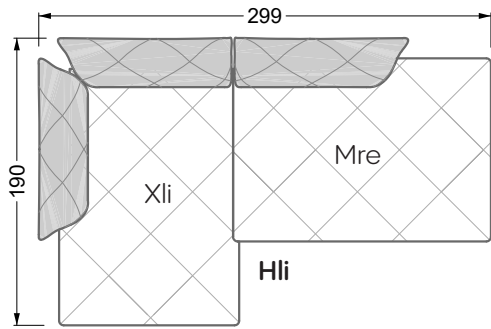

Balao

104 • Corner sofas with long daybed &
assembled backrests

Balao

104 • Corner sofas with short daybed &
assembled backrests

Balao

104 • Corner sofas with short daybed
assembled arm- and backrests

The dimensions apply to free-standing parts.

The add-on parts have an upholstery without rounding on the sides.

The end and individual parts have a rounding on their free sides (6CM).

This means that in case of a free combination of individual parts, 6cm must be deducted from the sides on the frame.

Edgy

107 • Corner sofas with short daybed

Edgy

107 • Corner sofas with long daybed

Edgy

107 • Asymmetrical corner sofas

Edgy

107 • Corner sofas seat depth 64 cm / 104 cm

Edgy

107 • Corner sofas seat depth 64 cm / 104 cm

recommendation for cushions: **D 108 Q**

recommendation for cushions: **D 108 Q**

Cloud 7

154 • Single elements • Longchair

Cloud 7

154 • Large combinations