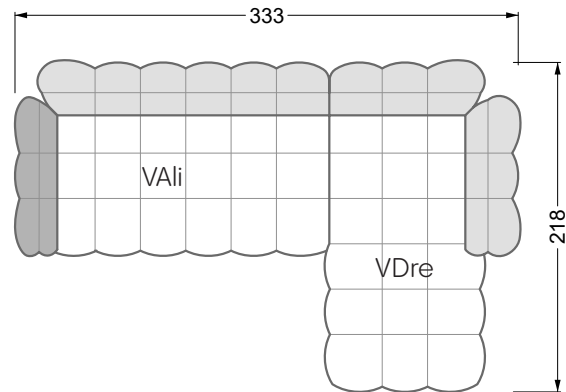

Balao

104 • Corner sofas with long daybed &
assembled backrests

Balao

104 • Corner sofas with short daybed &
assembled backrests

Balao

104 • Corner sofas with short daybed
assembled arm- and backrests

The dimensions apply to free-standing parts.

Edgy

107 • Corner sofas with short daybed

Edgy

107 • Corner sofas with long daybed

Edgy

107 • Asymmetrical corner sofas

Edgy

107 • Corner sofas seat depth 64 cm / 104 cm

width: 202,5 cm

W 129-160

6-some

width: 243,0 cm

SET 1.3

W 129-160

7-some

width: 283,5 cm

6-some

width: 243,0 cm

SET 1.2

W 129-180

7-some

width: 283,5 cm

SET 3

W 129-180