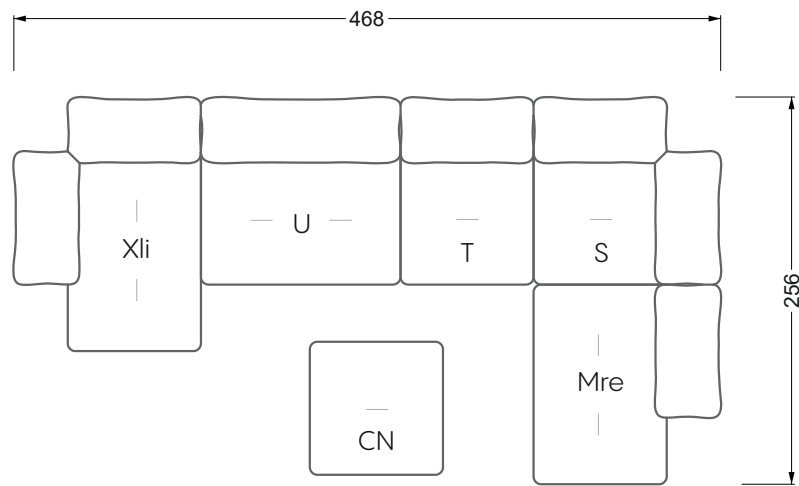

Beds

104 / Balaa0 Bed	123
129 / Creole Bed	124
130 / Fey0 Bed	155
154 / Cloud 7 Bed	156

Couch- & Coffeetables	157
----------------------------------	-----

Armchairs	158
------------------	-----

Dining & Chairs	159
----------------------------	-----

The dimensions apply to free-standing parts.

All sides of the sofa have a genuine upholstered side and can also be placed individually in the room.

If two individual parts are joined together, 6 cm (3 cm per element) must be subtracted on the extension sides, as the foam is compressed during joining.

Balao

104 • Corner sofas with short daybed &
assembled backrests

Balao

104 • Corner sofas with short daybed
assembled arm- and backrests

The dimensions apply to free-standing parts.

The add-on parts have an upholstery without rounding on the sides.

The end and individual parts have a rounding on these free sides (6CM).

This means that in case of a free combination of individual parts, 6cm must be deducted from the sides on the frame.

Edgy

107 • Corner sofas with long daybed