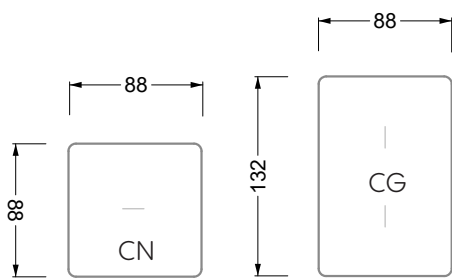

Sofas

102 / Esfera	02
103 / Poolside	11
104 / Balaa0	12
106 / Teratai	26
107 / Edgy	38
116 / Matilda	58
118 / Ohlinda	60
119 / Cocoa Island	65
126 / Napali	78
154 / Cloud 7	85
158 / Ocean 7	95

Beds

101 / Balaa0 Bett	113
129 / Creole Bett	114
130 / Feya bett	145
154 / Cloud 7 Bett	146

Couch- / Cofeetables

147

Armchairs

148

Dining & Chairs

149