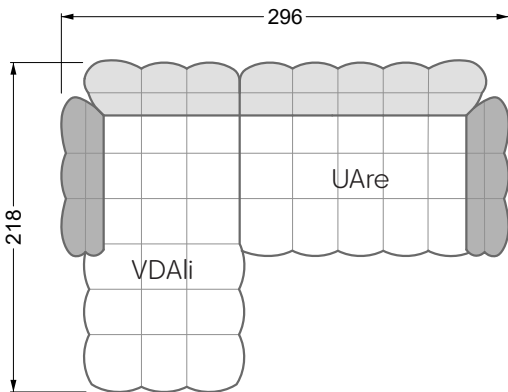

Balao

104 • Corner sofas with long daybed &
assembled backrests

Balao

104 • Corner sofas with short daybed &
assembled backrests

Balao

104 • Corner sofas with short daybed
assembled arm- and backrests

The dimensions apply to free-standing parts.

The add-on parts have an upholstery without rounding on the sides.

The end and individual parts have a rounding on their free sides (6CM).

This means that in case of a free combination of individual parts, 6cm must be deducted from the sides on the frame.

Edgy

107 • Corner sofas with short daybed

Edgy

107 • Corner sofas with long daybed

Edgy

107 • Asymmetrical corner sofas

Edgy

107 • Corner sofas seat depth 64 cm / 104 cm

width: 202,5 cm

W 129-160

6-some

width: 243,0 cm

SET 1.3

W 129-160

7-some

width: 283,5 cm