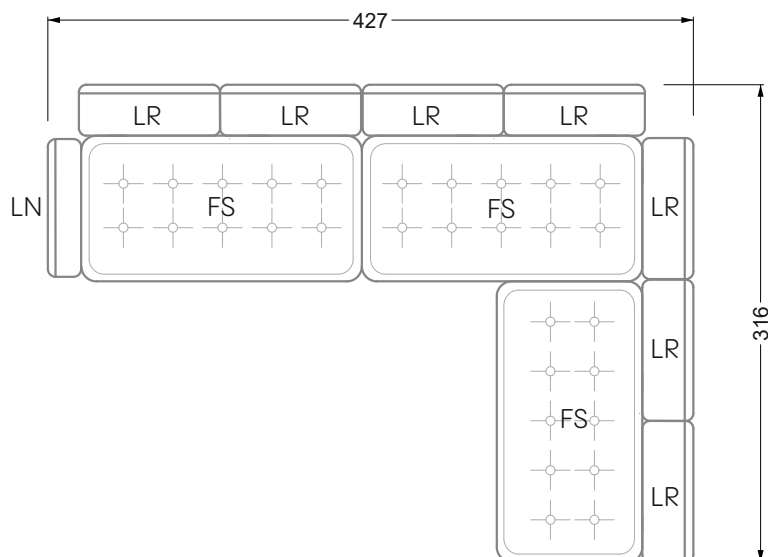

Balao

104 • Corner sofas with short daybed &
assembled backrests

Balao

104 • Corner sofas with short daybed
assembled arm- and backrests

The dimensions apply to free-standing parts.

The add-on parts have an upholstery without rounding on the sides.

The end and individual parts have a rounding on these free sides (6CM).

This means that in case of a free combination of individual parts, 6cm must be deducted from the sides on the frame.

Edgy

107 • Corner sofas with long daybed

Edgy

107 • Asymmetrical corner sofas

Edgy

107 • Asymmetrical corner sofas

Edgy

107 • Corner sofas seat depth 64 cm / 104 cm

Recommendation for cushions: **D 108 Q**

Recommendation for cushions: **D 108 Q**

Ohlinda

118 • Corner sofas with arm- and backrests

Cocoa Island

119 • Corner sofas seat depth 62cm/95 cm

Cloud 7

154 • Large combinations

Ocean 7

158 • Corner sofas seat depth 95 cm