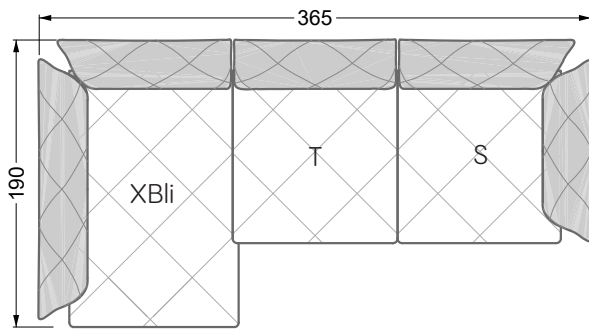

Balao

104 • Corner sofas with long daybed &
assembled backrests

Balao

104 • Corner sofas with short daybed &
assembled backrests

Balao

104 • Corner sofas with short daybed
assembled arm- and backrests

The dimensions apply to free-standing parts.

The add-on parts have an upholstery without rounding on the sides.

The end and individual parts have a rounding on their free sides (6CM).

This means that in case of a free combination of individual parts, 6cm must be deducted from the sides on the frame.

Edgy

107 • Corner sofas with short daybed

Edgy

107 • Corner sofas with long daybed

Edgy

107 • Asymmetrical corner sofas

Edgy

107 • Corner sofas seat depth 64 cm / 104 cm

Edgy

107 • Corner sofas seat depth 64 cm / 104 cm

recommendation for cushions: **D 108 Q**

recommendation for cushions: **D 108 Q**

Cloud 7

154 • Single elements • Longchair

Cloud 7

154 • Large combinations