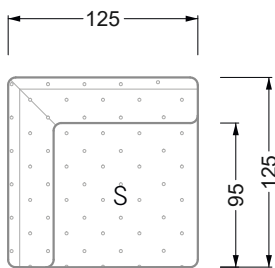

The end and individual parts have a rounding on these free sides (6CM).

This means that in case of a free combination of individual parts, 6cm must be deducted from the sides on the frame.

Edgy

107 • Corner sofas with long daybed

Edgy

107 • Asymmetrical corner sofas

Edgy

107 • Asymmetrical corner sofas

Edgy

107 • Corner sofas seat depth 64 cm / 104 cm

Recommendation for cushions: **D 108 Q**

Recommendation for cushions: **D 108 Q**

Ohlinda

118 • Corner sofas with arm- and backrests

Cocoa Island

119 • Corner sofas seat depth 62cm/95 cm

Cloud 7

154 • Large combinations

Ocean 7

158 • Corner sofas seat depth 95 cm

Width: 324,0 cm

9-some

Width: 364,5 cm

W 129-160

5-some

Width: 202,5 cm

6-some

Width: 243,0 cm