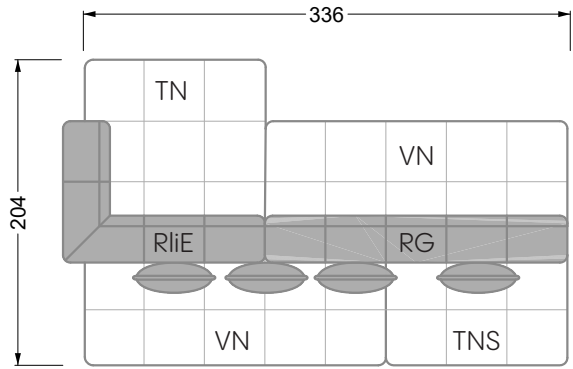

Balao

104 • Corner sofas with long daybed &
assembled backrests

Balao

104 • Corner sofas with short daybed &
assembled backrests

Balao

104 • Corner sofas with short daybed
assembled arm- and backrests

The dimensions apply to free-standing parts.

Edgy

107 • Corner sofas with short daybed

Edgy

107 • Corner sofas with long daybed

Edgy

107 • Asymmetrical corner sofas

Edgy

107 • Corner sofas seat depth 64 cm / 104 cm

Edgy

107 • Corner sofas seat depth 64 cm / 104 cm

recommendation for cushions: **D 108 Q**

recommendation for cushions: **D 108 Q**

Cloud 7

154 • Single elements • Longchair

Cloud 7

154 • Large combinations