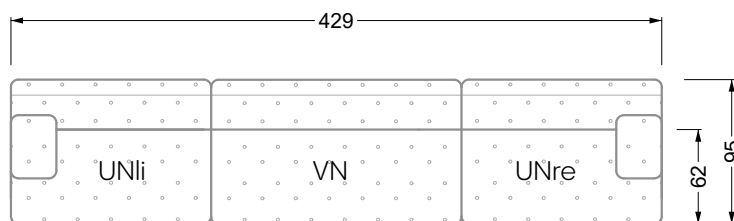

Edgy

107 • Corner sofas seat depth 64 cm / 104 cm

recommendation for cushions: **D 108 Q**

recommendation for cushions: **D 108 Q**

Cloud 7

154 • Single elements • Longchair

Cloud 7

154 • Large combinations

Ocean 7

158 • Corner sofas seat depth 62 cm

Ocean 7

158 • Corner sofas seat depth 62 / 95 cm

W104-160
bed surface 160 x 200 cm

W104-180
bed surface 180 x 200 cm

W104-200
bed surface 200 x 200 cm

Box spring system mattress