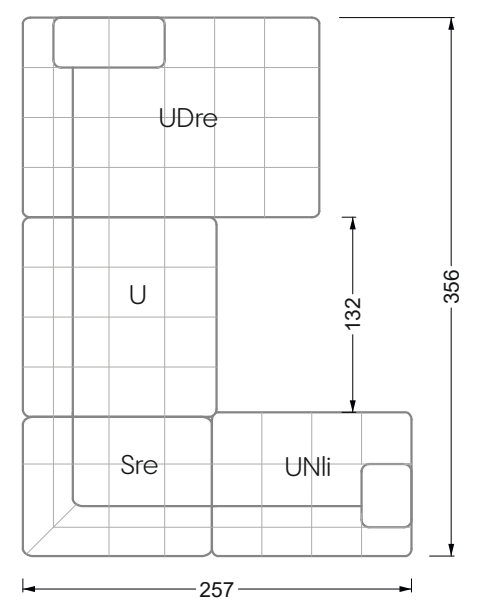

Ohlinda

118 • Corner sofas with arm- and backrests

Cocoa Island

119 • Corner sofas seat depth 62cm/95 cm

Cloud 7

154 • Large combinations

Ocean 7

158 • Corner sofas seat depth 95 cm

Ocean 7

158 • Corner sofas seat depth 62 / 95 cm

W104-160
Bed surface 160 x 200 cm

W104-180
Bed surface 180 x 200 cm

W104-200
Bed surface 200 x 200 cm

Box spring system mattress

Cold foam mattress

W 129-160

Bed surface
160 x 200 cm

W 129-180

Bed surface
180 x 200 cm

W 129-200

Bed surface
200 x 200 cm

A
RP 129-80

B
RP 129-100

C
RP 129-120