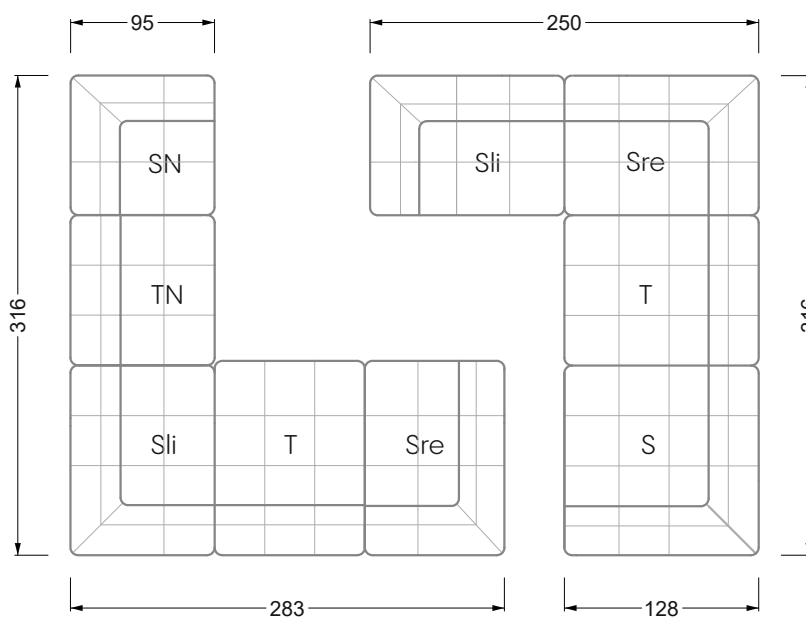

Edgy

107 • Asymmetrical corner sofas

Edgy

107 • Asymmetrical corner sofas

Edgy

107 • Corner sofas seat depth 64 cm / 104 cm

Recommendation for cushions: **D 108 Q**

Recommendation for cushions: **D 108 Q**

Ohlinda

118 • Corner sofas with arm- and backrests

Cocoa Island

119 • Corner sofas seat depth 62cm/95 cm

Cloud 7

154 • Large combinations

Ocean 7

158 • Corner sofas seat depth 95 cm

Ocean 7

158 • Corner sofas seat depth 62 / 95 cm

W104-160
Bed surface 160 x 200 cm

W104-180
Bed surface 180 x 200 cm

W104-200
Bed surface 200 x 200 cm

Box spring system mattress

Cold foam mattress

W 129-160

Bed surface
160 x 200 cm

W 129-180

Bed surface
180 x 200 cm

W 129-200

Bed surface
200 x 200 cm

A
RP 129-80

B
RP 129-100

C
RP 129-120