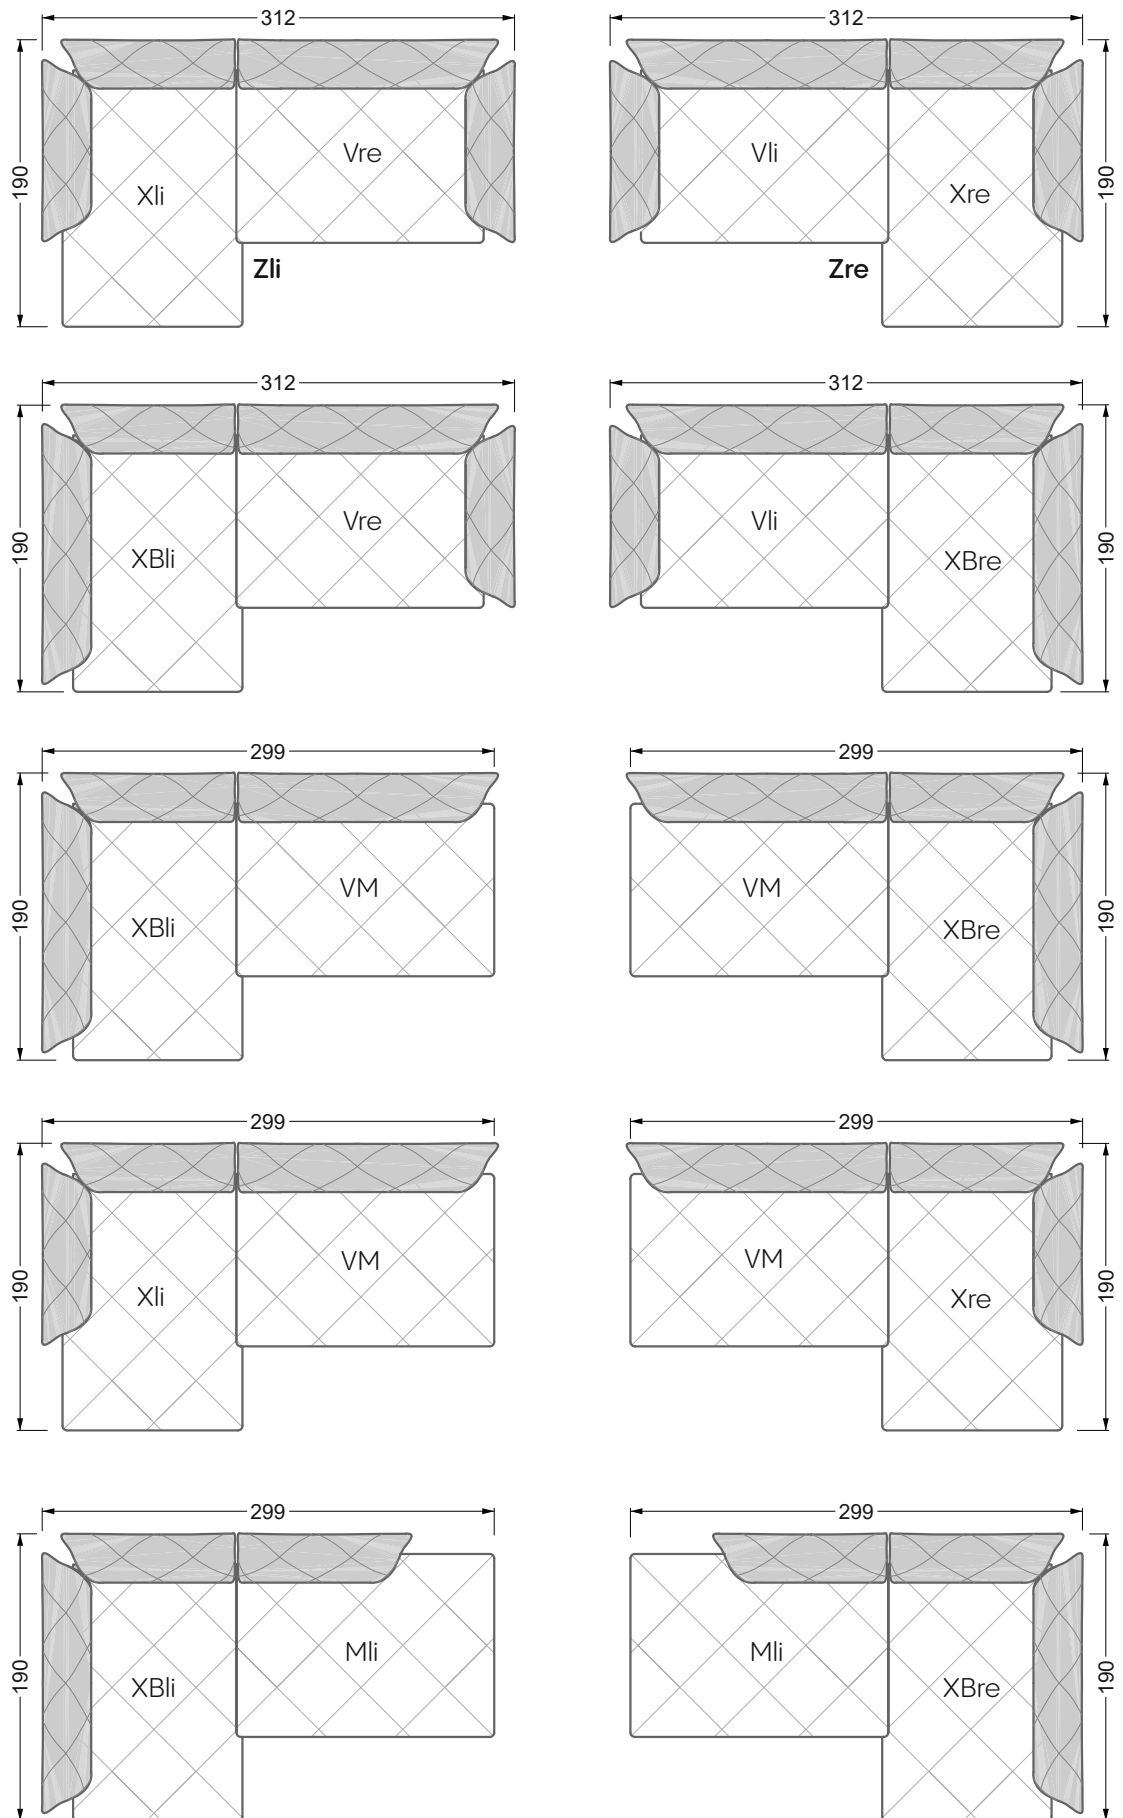

The dimensions apply to free-standing parts.

All sides of the sofa have a genuine upholstered side and can also be placed individually in the room.

If two individual parts are joined together, 6 cm (3 cm per element) must be subtracted on the extension sides, as the foam is compressed during joining.

Balao

104 • Corner sofas with short daybed &
assembled backrests

Balao

104 • Corner sofas with short daybed
assembled arm- and backrests

The dimensions apply to free-standing parts.

The add-on parts have an upholstery without rounding on the sides.

The end and individual parts have a rounding on these free sides (6CM).

This means that in case of a free combination of individual parts, 6cm must be deducted from the sides on the frame.

Edgy

107 • Corner sofas with long daybed

Edgy

107 • Asymmetrical corner sofas

Edgy

107 • Asymmetrical corner sofas

Edgy

107 • Corner sofas seat depth 64 cm / 104 cm

Recommendation for cushions: **D 108 Q**

Recommendation for cushions: **D 108 Q**