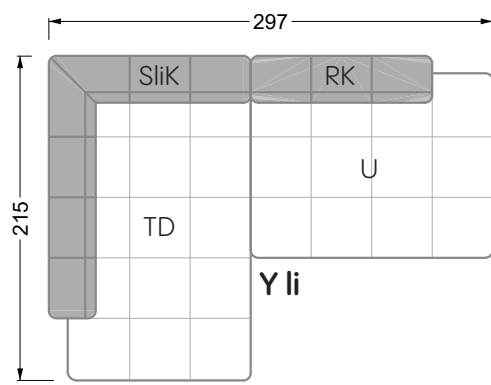

Balao

104 • Corner sofas with long daybed &
assembled backrests

Balao

104 • Corner sofas with short daybed &
assembled backrests

Balao

104 • Corner sofas with short daybed
assembled arm- and backrests

The dimensions apply to free-standing parts.

The add-on parts have an upholstery without rounding on the sides.

The end and individual parts have a rounding on their free sides (6CM).

This means that in case of a free combination of individual parts, 6cm must be deducted from the sides on the frame.

Edgy

107 • Corner sofas with short daybed

Edgy

107 • Corner sofas with long daybed

Edgy

107 • Asymmetrical corner sofas

Edgy

107 • Corner sofas seat depth 64 cm / 104 cm

Edgy

107 • Corner sofas seat depth 64 cm / 104 cm

recommendation for cushions: **D 108 Q**

recommendation for cushions: **D 108 Q**

Cloud 7

154 • Single elements • Longchair

Cloud 7

154 • Large combinations