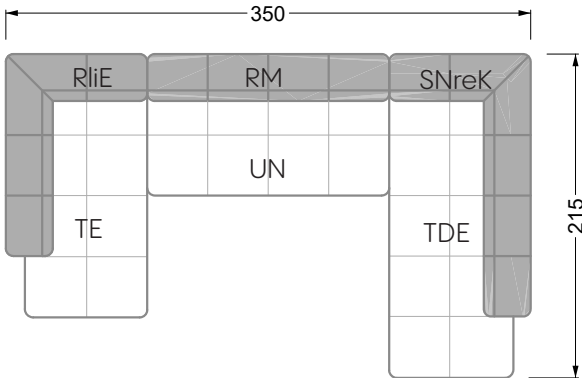

Balao

104 • Corner sofas with long daybed &
assembled backrests

Balao

104 • Corner sofas with short daybed &
assembled backrests

Balao

104 • Corner sofas with short daybed
assembled arm- and backrests

The dimensions apply to free-standing parts.

Edgy

107 • Corner sofas with short daybed

Edgy

107 • Corner sofas with long daybed

Edgy

107 • Asymmetrical corner sofas

Edgy

107 • Corner sofas seat depth 64 cm / 104 cm

Edgy

107 • Corner sofas seat depth 64 cm / 104 cm

recommendation for cushions: **D 108 Q**

recommendation for cushions: **D 108 Q**

Cloud 7

154 • Single elements • Longchair

Cloud 7

154 • Large combinations

Ocean 7

158 • Corner sofas seat depth 62 cm

Ocean 7

158 • Corner sofas seat depth 62 / 95 cm

W104-160
bed surface 160 x 200 cm

W104-180
bed surface 180 x 200 cm

W104-200
bed surface 200 x 200 cm

Box spring system mattress