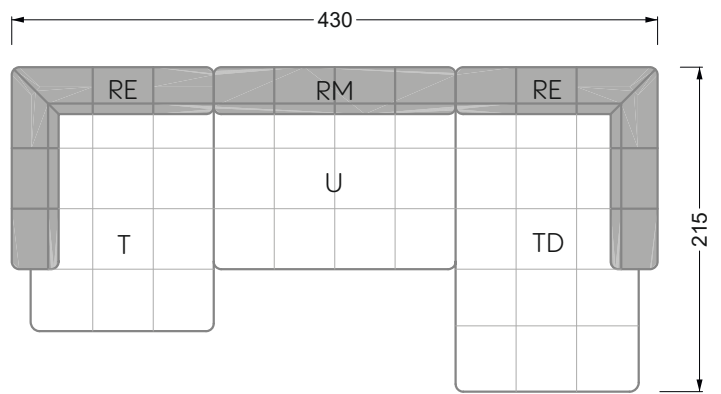

Balao

104 • Corner sofas with short daybed &
assembled backrests

Balao

104 • Corner sofas with short daybed
assembled arm- and backrests

The dimensions apply to free-standing parts.

The add-on parts have an upholstery without rounding on the sides.

The end and individual parts have a rounding on these free sides (6CM).

This means that in case of a free combination of individual parts, 6cm must be deducted from the sides on the frame.

Edgy

107 • Corner sofas with long daybed

Edgy

107 • Asymmetrical corner sofas

Edgy

107 • Asymmetrical corner sofas

Edgy

107 • Corner sofas seat depth 64 cm / 104 cm

Recommendation for cushions: **D 108 Q**

Recommendation for cushions: **D 108 Q**

Ohlinda

118 • Corner sofas with arm- and backrests

Cocoa Island

119 • Corner sofas seat depth 62cm/95 cm

Cloud 7

154 • Large combinations

Ocean 7

158 • Corner sofas seat depth 95 cm