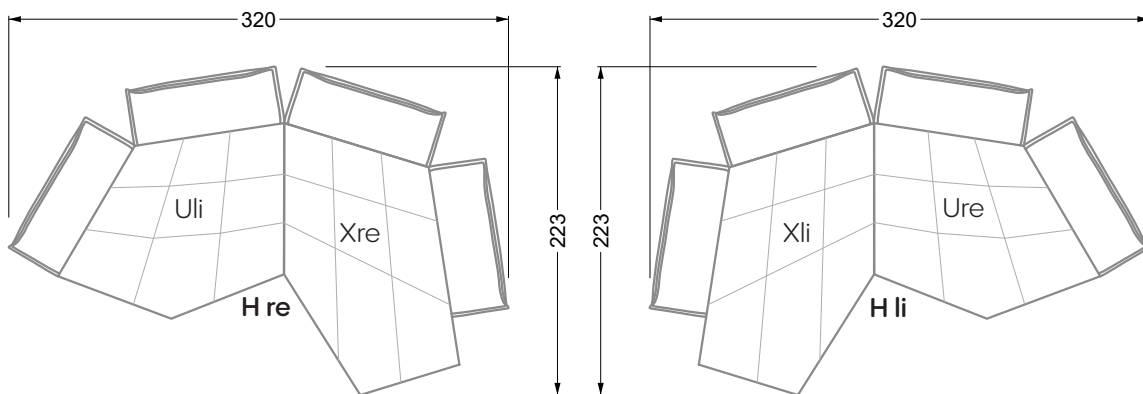

Edgy

107 • Corner sofas with short daybed

Edgy

107 • Corner sofas with long daybed

Edgy

107 • Asymmetrical corner sofas

Edgy

107 • Corner sofas seat depth 64 cm / 104 cm

Edgy

107 • Corner sofas seat depth 64 cm / 104 cm

recommendation for cushions: **D 108 Q**

recommendation for cushions: **D 108 Q**

Cloud 7

154 • Single elements • Longchair

Cloud 7

154 • Large combinations

Ocean 7

158 • Corner sofas seat depth 62 cm

Ocean 7

158 • Corner sofas seat depth 62 / 95 cm

W104-160
bed surface 160 x 200 cm

W104-180
bed surface 180 x 200 cm

W104-200
bed surface 200 x 200 cm

Box spring system mattress

width: 202,5 cm

W 129-160

6-some

width: 243,0 cm

SET 1.3

W 129-160

7-some

width: 283,5 cm