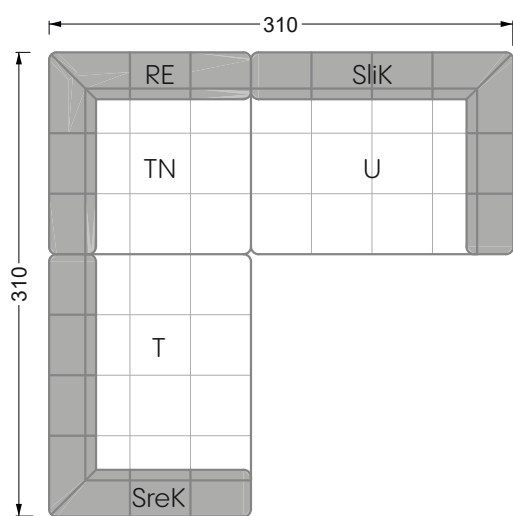

Balao

104 • Corner sofas with short daybed &
assembled backrests

Balao

104 • Corner sofas with short daybed
assembled arm- and backrests

The dimensions apply to free-standing parts.

The add-on parts have an upholstery without rounding on the sides.

The end and individual parts have a rounding on these free sides (6CM).

This means that in case of a free combination of individual parts, 6cm must be deducted from the sides on the frame.

Edgy

107 • Corner sofas with long daybed

Edgy

107 • Asymmetrical corner sofas

Edgy

107 • Asymmetrical corner sofas

Edgy

107 • Corner sofas seat depth 64 cm / 104 cm

Recommendation for cushions: **D 108 Q**

Recommendation for cushions: **D 108 Q**