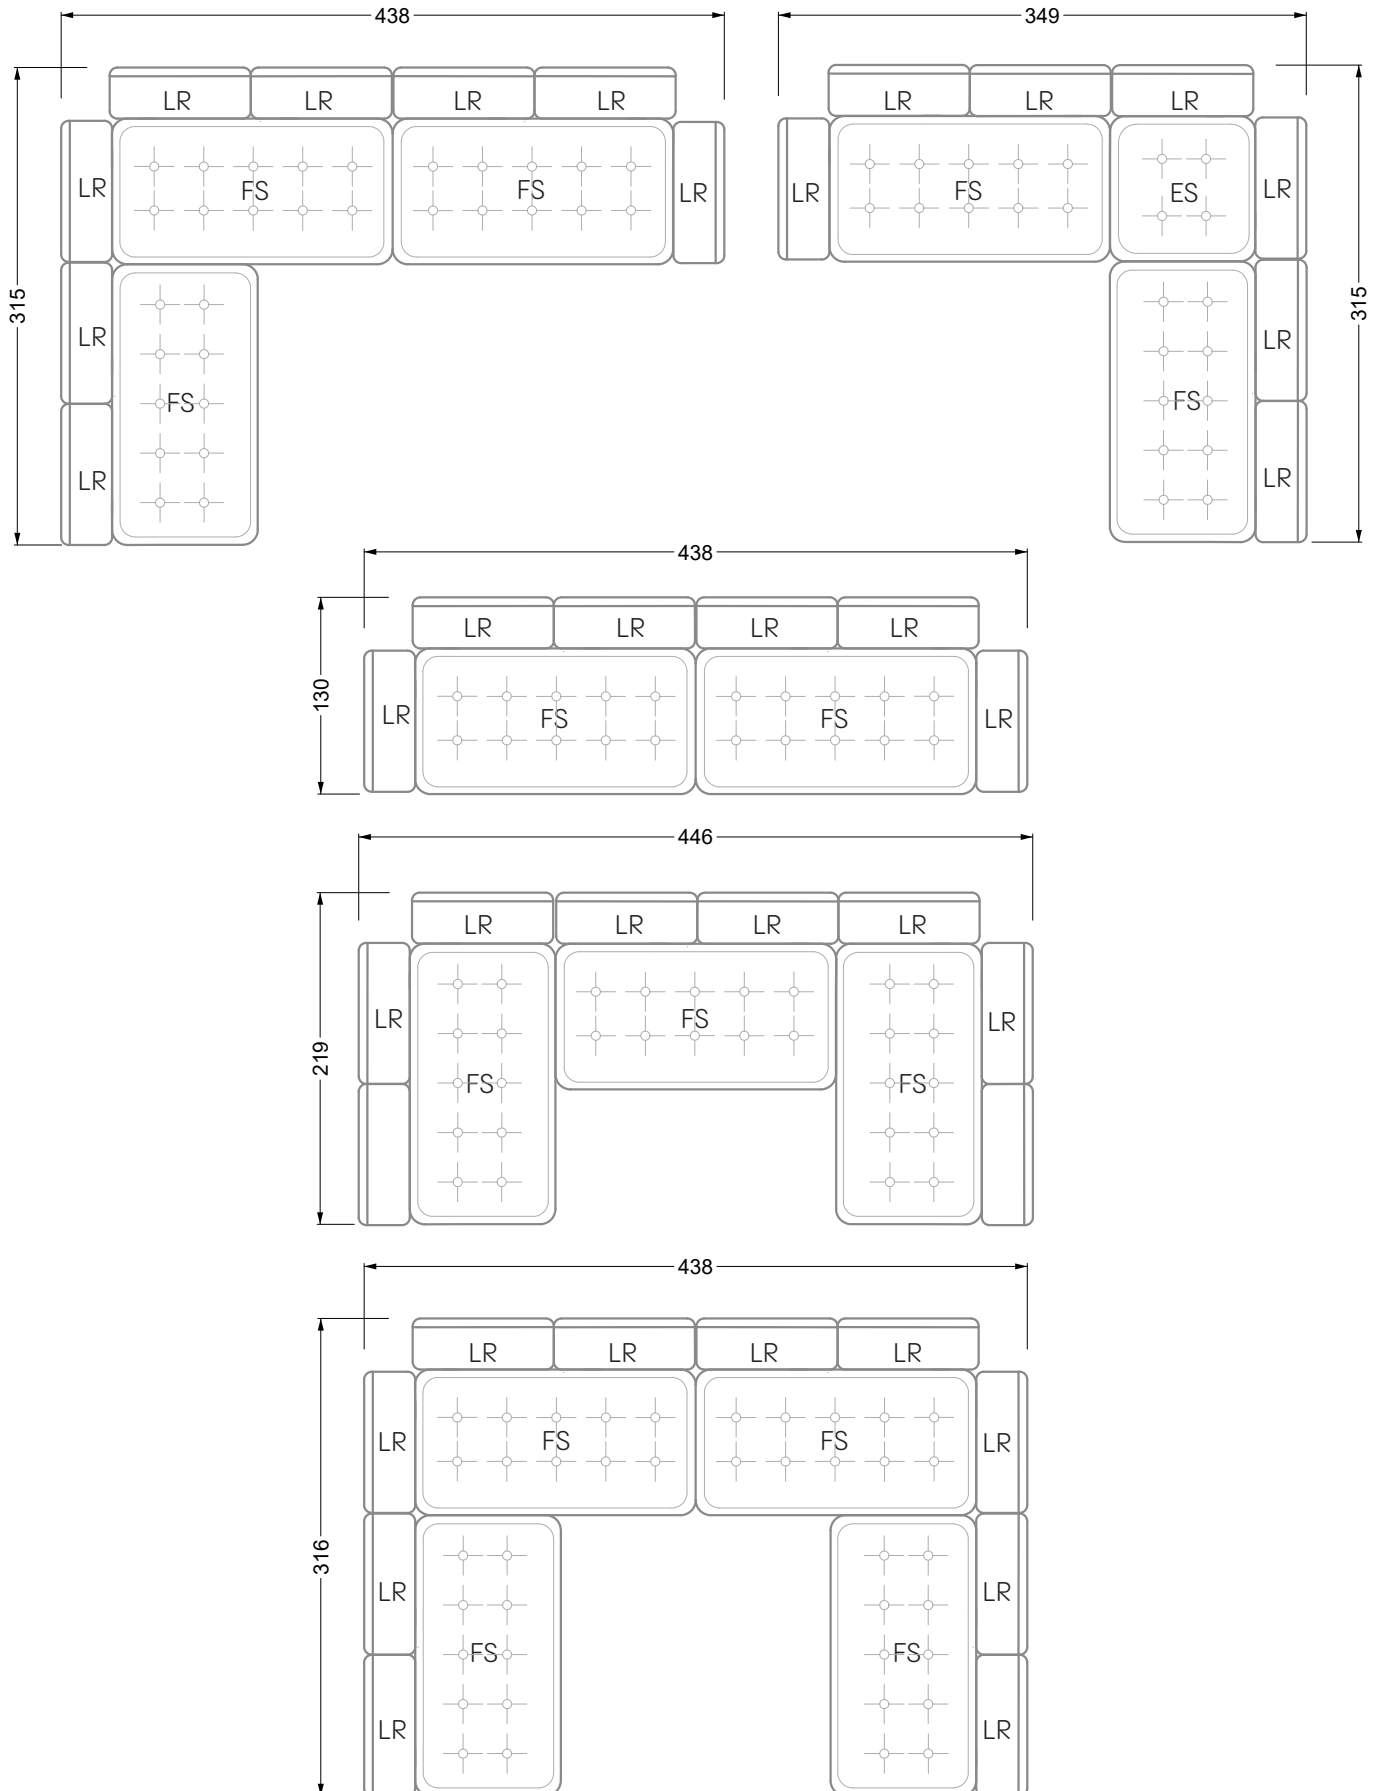

Edgy

107 • Corner sofas with short daybed

Edgy

107 • Corner sofas with long daybed

Edgy

107 • Asymmetrical corner sofas

Edgy

107 • Corner sofas seat depth 64 cm / 104 cm

Edgy

107 • Corner sofas seat depth 64 cm / 104 cm

recommendation for cushions: **D 108 Q**

recommendation for cushions: **D 108 Q**

Cloud 7

154 • Single elements • Longchair

Cloud 7

154 • Large combinations

Ocean 7

158 • Corner sofas seat depth 62 cm

Ocean 7

158 • Corner sofas seat depth 62 / 95 cm

W104-160
bed surface 160 x 200 cm

W104-180
bed surface 180 x 200 cm

W104-200
bed surface 200 x 200 cm

Box spring system mattress

width: 202,5 cm

W 129-160

6-some

width: 243,0 cm

SET 1.3

W 129-160

7-some

width: 283,5 cm