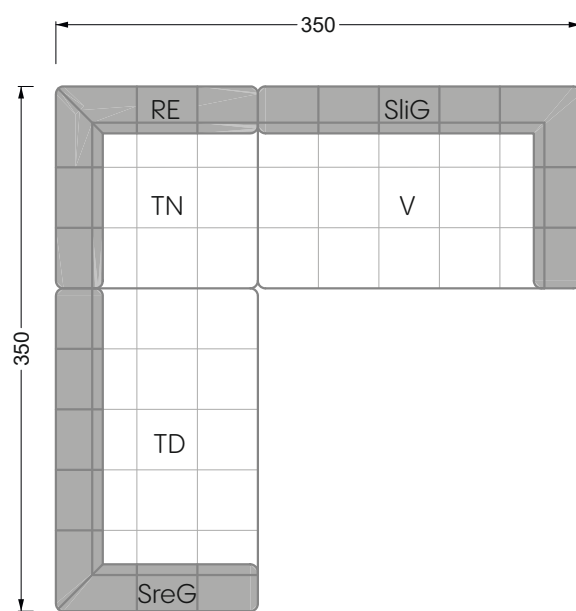

The dimensions apply to free-standing parts.

All sides of the sofa have a genuine upholstered side and can also be placed individually in the room.

If two individual parts are joined together, 6 cm (3 cm per element) must be subtracted on the extension sides, as the foam is compressed during joining.

Balao

104 • Corner sofas with short daybed &
assembled backrests

Balao

104 • Corner sofas with short daybed
assembled arm- and backrests

The dimensions apply to free-standing parts.

The add-on parts have an upholstery without rounding on the sides.

The end and individual parts have a rounding on these free sides (6CM).

This means that in case of a free combination of individual parts, 6cm must be deducted from the sides on the frame.

Edgy

107 • Corner sofas with long daybed

Edgy

107 • Asymmetrical corner sofas

Edgy

107 • Asymmetrical corner sofas

Edgy

107 • Corner sofas seat depth 64 cm / 104 cm

Recommendation for cushions: **D 108 Q**

Recommendation for cushions: **D 108 Q**