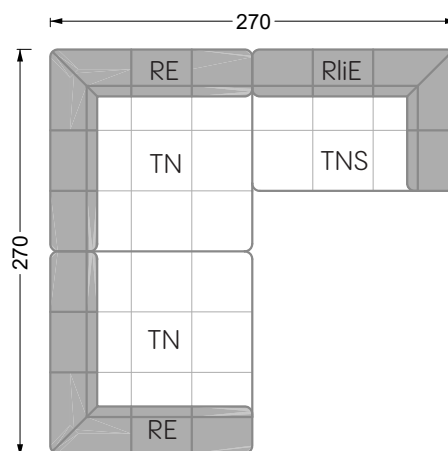

Balao

104 • Corner sofas with long daybed &
assembled backrests

Balao

104 • Corner sofas with short daybed &
assembled backrests

Balao

104 • Corner sofas with short daybed
assembled arm- and backrests

The dimensions apply to free-standing parts.

Edgy

107 • Corner sofas with short daybed

Edgy

107 • Corner sofas with long daybed

Edgy

107 • Asymmetrical corner sofas

Edgy

107 • Corner sofas seat depth 64 cm / 104 cm

Edgy

107 • Corner sofas seat depth 64 cm / 104 cm

recommendation for cushions: **D 108 Q**

recommendation for cushions: **D 108 Q**

Cloud 7

154 • Single elements • Longchair

Cloud 7

154 • Large combinations

width: 202,5 cm

W 129-160

6-some

width: 243,0 cm

SET 1.3

W 129-160

7-some

width: 283,5 cm