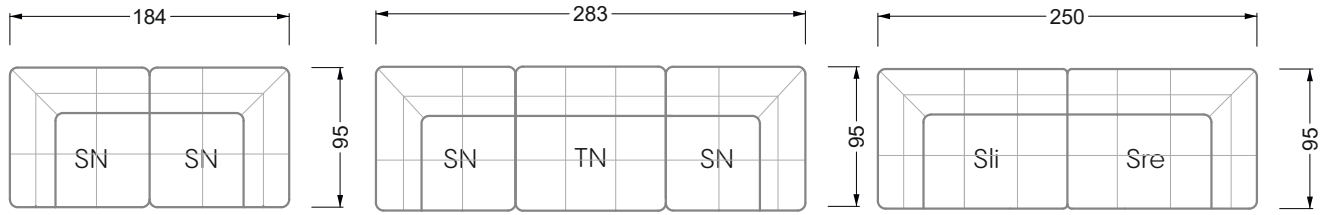

Edgy

107 • Asymmetrical corner sofas

Edgy

107 • Asymmetrical corner sofas

Edgy

107 • Corner sofas seat depth 64 cm / 104 cm

Recommendation for cushions: **D 108 Q**

Recommendation for cushions: **D 108 Q**

Ohlinda

118 • Corner sofas with arm- and backrests

Cocoa Island

119 • Corner sofas seat depth 62cm/95 cm

Cloud 7

154 • Large combinations

Ocean 7

158 • Corner sofas seat depth 95 cm

Ocean 7

158 • Corner sofas seat depth 62 / 95 cm

W104-160
Bed surface 160 x 200 cm

W104-180
Bed surface 180 x 200 cm

W104-200
Bed surface 200 x 200 cm

Box spring system mattress

Cold foam mattress

W 129-160

Bed surface
160 x 200 cm

W 129-180

Bed surface
180 x 200 cm

W 129-200

Bed surface
200 x 200 cm

A
RP 129-80

B
RP 129-100

C
RP 129-120