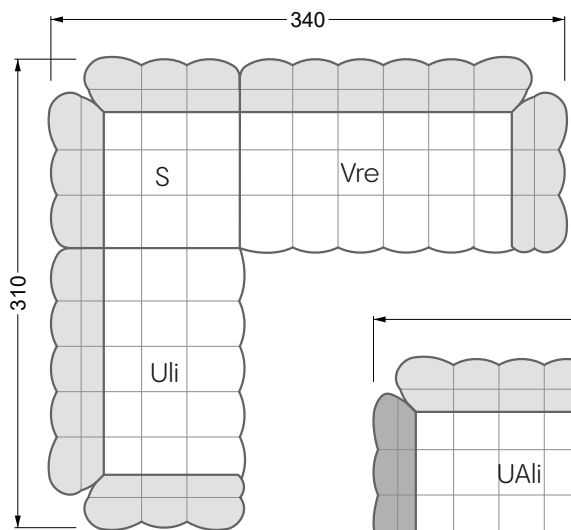

The dimensions apply to free-standing parts.

All sides of the sofa have a genuine upholstered side and can also be placed individually in the room.

If two individual parts are joined together, 6 cm (3 cm per element) must be subtracted on the extension sides, as the foam is compressed during joining.

Balao

104 • Corner sofas with short daybed &
assembled backrests

Balao

104 • Corner sofas with short daybed
assembled arm- and backrests

The dimensions apply to free-standing parts.

The add-on parts have an upholstery without rounding on the sides.

The end and individual parts have a rounding on these free sides (6CM).

This means that in case of a free combination of individual parts, 6cm must be deducted from the sides on the frame.

Edgy

107 • Corner sofas with long daybed

Edgy

107 • Asymmetrical corner sofas

Edgy

107 • Asymmetrical corner sofas

Edgy

107 • Corner sofas seat depth 64 cm / 104 cm

Recommendation for cushions: **D 108 Q**

Recommendation for cushions: **D 108 Q**