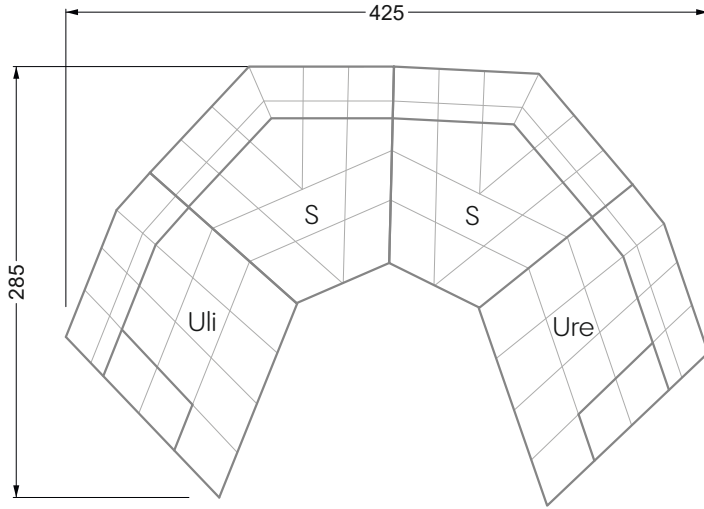

Edgy

107 • Asymmetrical corner sofas

Edgy

107 • Asymmetrical corner sofas

Edgy

107 • Corner sofas seat depth 64 cm / 104 cm

Recommendation for cushions: **D 108 Q**

Recommendation for cushions: **D 108 Q**

Ohlinda

118 • Corner sofas with arm- and backrests

Cocoa Island

119 • Corner sofas seat depth 62cm/95 cm

Cloud 7

154 • Large combinations

Ocean 7

158 • Corner sofas seat depth 95 cm

Ocean 7

158 • Corner sofas seat depth 62 / 95 cm

W104-160
Bed surface 160 x 200 cm

W104-180
Bed surface 180 x 200 cm

W104-200
Bed surface 200 x 200 cm

Box spring system mattress

Cold foam mattress

W 129-160

Bed surface
160 x 200 cm

W 129-180

Bed surface
180 x 200 cm

W 129-200

Bed surface
200 x 200 cm

A
RP 129-80

B
RP 129-100

C
RP 129-120