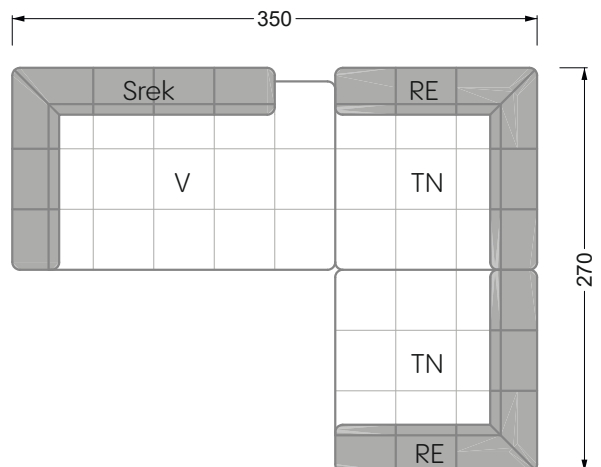

Balao

104 • Corner sofas with short daybed &
assembled backrests

Balao

104 • Corner sofas with short daybed
assembled arm- and backrests

The dimensions apply to free-standing parts.

The add-on parts have an upholstery without rounding on the sides.

The end and individual parts have a rounding on these free sides (6CM).

This means that in case of a free combination of individual parts, 6cm must be deducted from the sides on the frame.

Edgy

107 • Corner sofas with long daybed

Edgy

107 • Asymmetrical corner sofas

Edgy

107 • Asymmetrical corner sofas

Edgy

107 • Corner sofas seat depth 64 cm / 104 cm

Recommendation for cushions: **D 108 Q**

Recommendation for cushions: **D 108 Q**

Ohlinda

118 • Corner sofas with arm- and backrests

Cocoa Island

119 • Corner sofas seat depth 62cm/95 cm

Cloud 7

154 • Large combinations

Ocean 7

158 • Corner sofas seat depth 95 cm