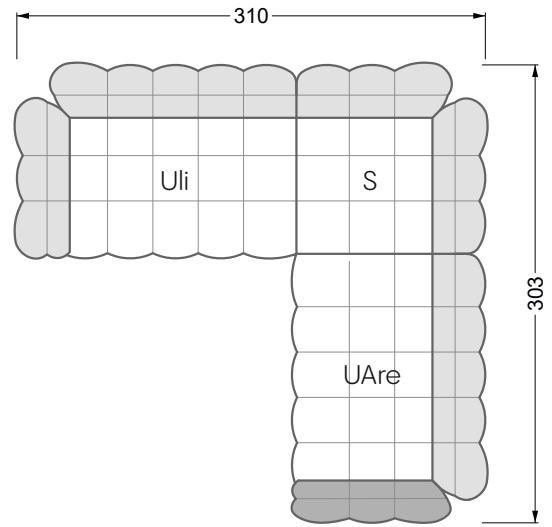

The dimensions apply to free-standing parts.

All sides of the sofa have a genuine upholstered side and can also be placed individually in the room.

If two individual parts are joined together, 6 cm (3 cm per element) must be subtracted on the extension sides, as the foam is compressed during joining.

Balao

104 • Corner sofas with short daybed &
assembled backrests

Balao

104 • Corner sofas with short daybed
assembled arm- and backrests

The dimensions apply to free-standing parts.

The add-on parts have an upholstery without rounding on the sides.

The end and individual parts have a rounding on these free sides (6CM).

This means that in case of a free combination of individual parts, 6cm must be deducted from the sides on the frame.

Edgy

107 • Corner sofas with long daybed

Edgy

107 • Asymmetrical corner sofas

Edgy

107 • Asymmetrical corner sofas

Edgy

107 • Corner sofas seat depth 64 cm / 104 cm

Recommendation for cushions: **D 108 Q**

Recommendation for cushions: **D 108 Q**