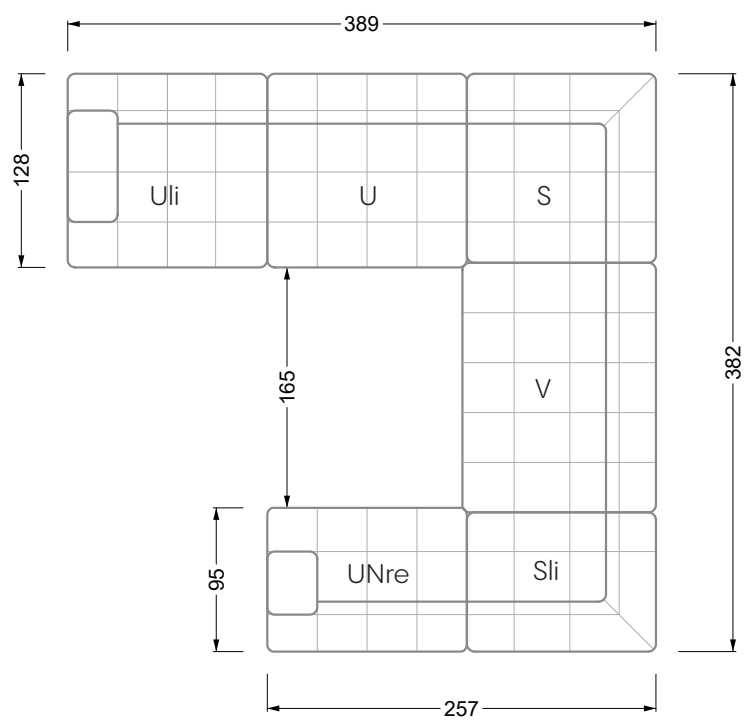

Edgy

107 • Corner sofas seat depth 64 cm / 104 cm

recommendation for cushions: **D 108 Q**

recommendation for cushions: **D 108 Q**

Cloud 7

154 • Single elements • Longchair

Cloud 7

154 • Large combinations

Ocean 7

158 • Corner sofas seat depth 62 cm

Ocean 7

158 • Corner sofas seat depth 62 / 95 cm

W104-160
bed surface 160 x 200 cm

W104-180
bed surface 180 x 200 cm

W104-200
bed surface 200 x 200 cm

Box spring system mattress

Cold foam mattress

W 129-160
bed surface
160 x 200 cm

W 129-180
bed surface
180 x 200 cm

W 129-200
bed surface
200 x 200 cm

A

RP 129-80

B

RP 129-100

width: 202,5 cm

W 129-160

6-some

width: 243,0 cm

SET 1.3

W 129-160

7-some

width: 283,5 cm