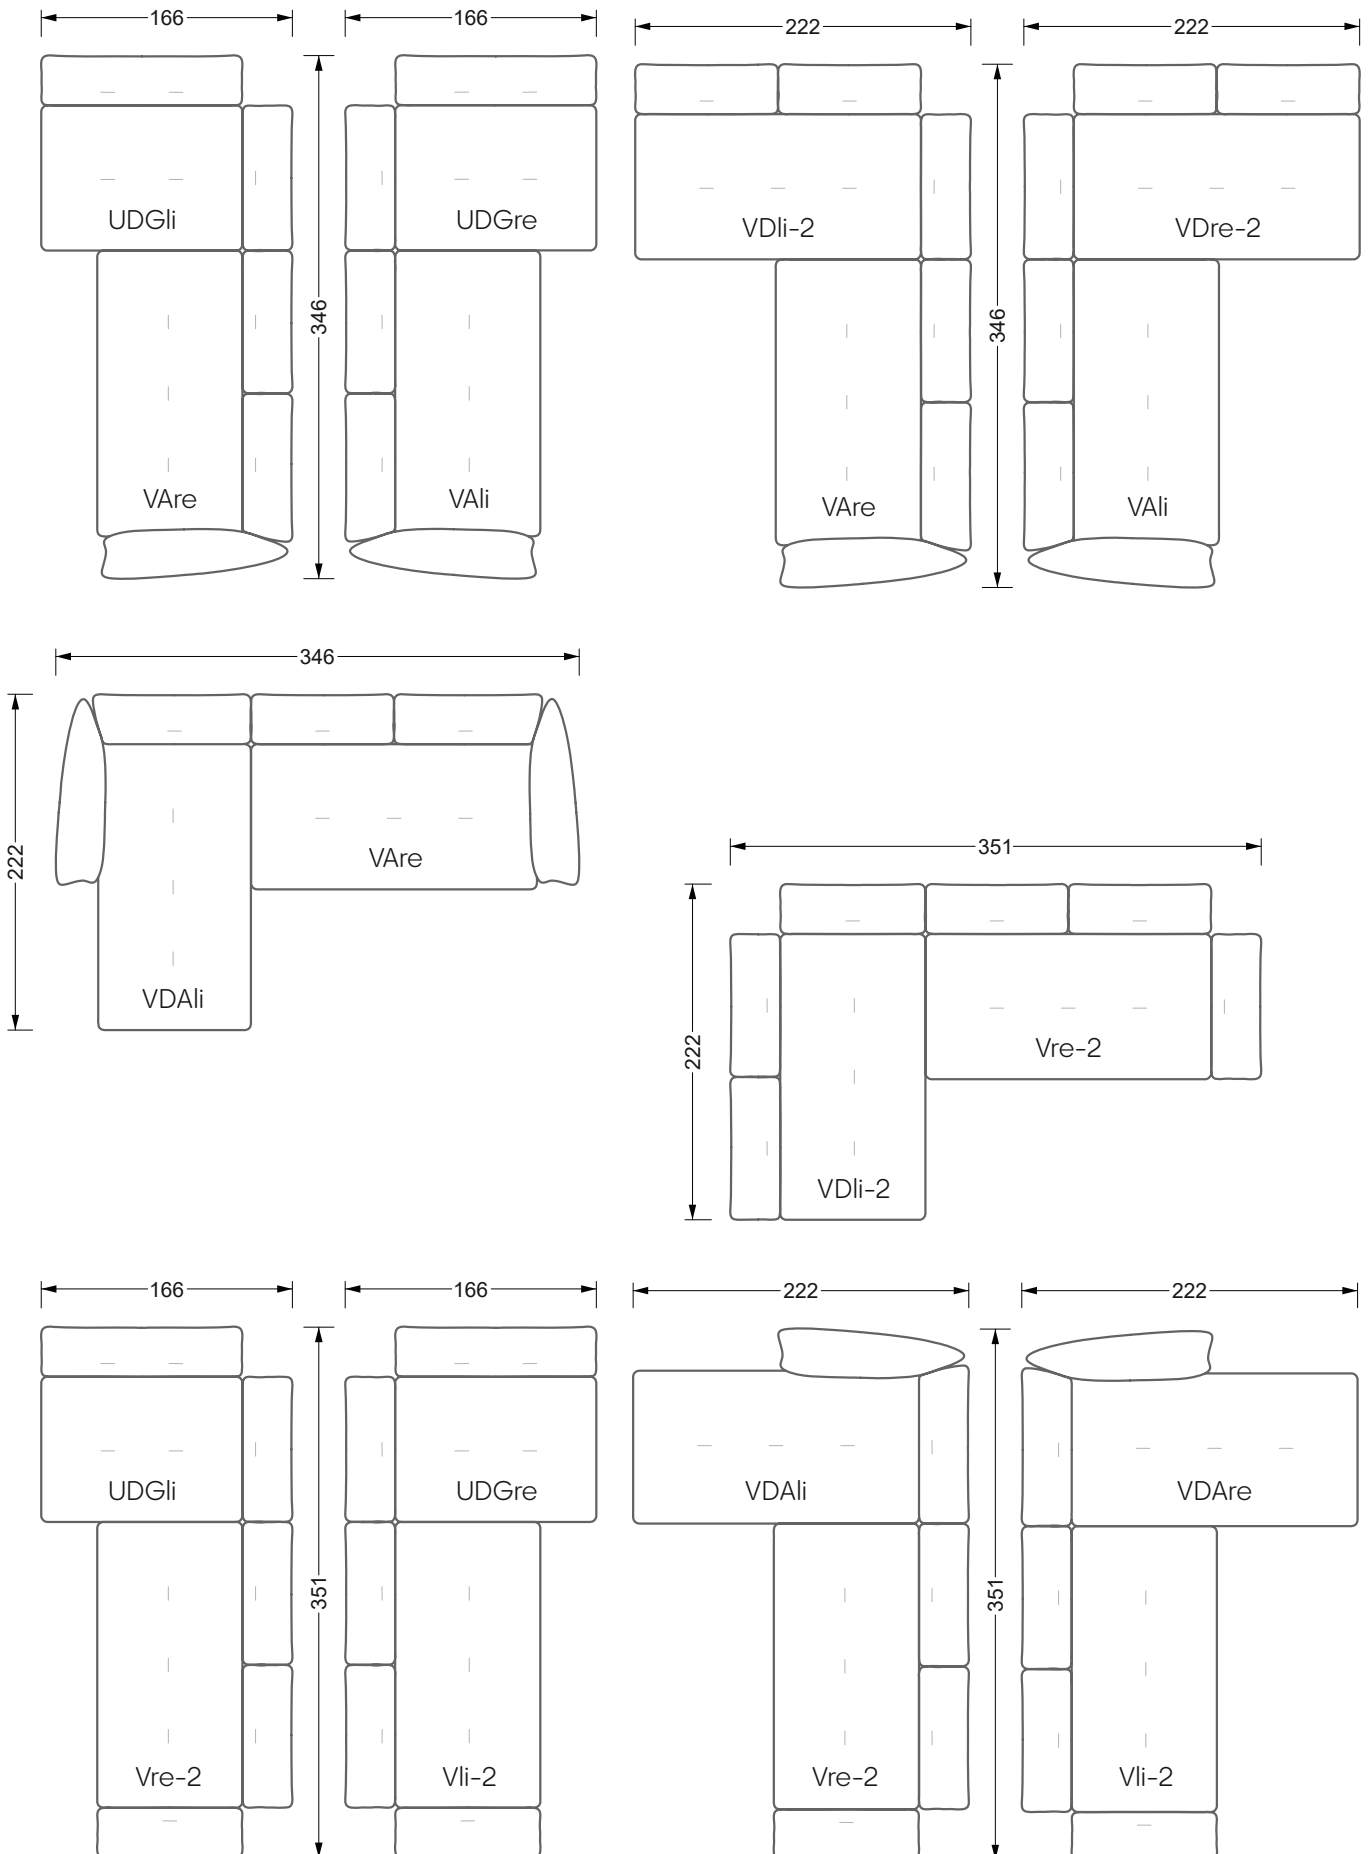

Beds

104 / Balaa0 Bed	123
129 / Creole Bed	124
130 / Fey0 Bed	155
154 / Cloud 7 Bed	156

Couch- & Coffeetables	157
----------------------------------	-----

Armchairs	158
------------------	-----

Dining & Chairs	159
----------------------------	-----

The dimensions apply to free-standing parts.

All sides of the sofa have a genuine upholstered side and can also be placed individually in the room.

If two individual parts are joined together, 6 cm (3 cm per element) must be subtracted on the extension sides, as the foam is compressed during joining.

Balao

104 • Corner sofas with short daybed &
assembled backrests

Balao

104 • Corner sofas with short daybed
assembled arm- and backrests

The dimensions apply to free-standing parts.

The add-on parts have an upholstery without rounding on the sides.

W 129-180

Bed drawer can also be
turned 90 degrees

W 129-180

W 129-180

5-some

Width: 202,5 cm

6-some

Width: 243,0 cm