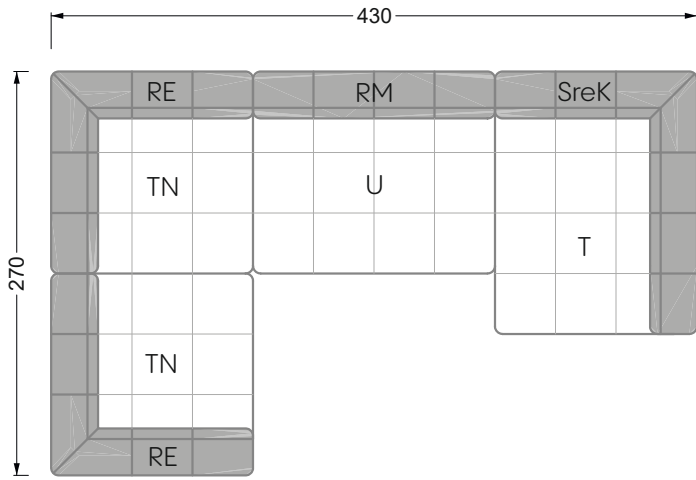

Balao

104 • Corner sofas with short daybed &
assembled backrests

Balao

104 • Corner sofas with short daybed
assembled arm- and backrests

The dimensions apply to free-standing parts.

The add-on parts have an upholstery without rounding on the sides.

The end and individual parts have a rounding on these free sides (6CM).

This means that in case of a free combination of individual parts, 6cm must be deducted from the sides on the frame.

Edgy

107 • Corner sofas with long daybed

Edgy

107 • Asymmetrical corner sofas

Edgy

107 • Asymmetrical corner sofas

Edgy

107 • Corner sofas seat depth 64 cm / 104 cm

Recommendation for cushions: **D 108 Q**

Recommendation for cushions: **D 108 Q**

Ohlinda

118 • Corner sofas with arm- and backrests

Cocoa Island

119 • Corner sofas seat depth 62cm/95 cm

Cloud 7

154 • Large combinations

Ocean 7

158 • Corner sofas seat depth 95 cm