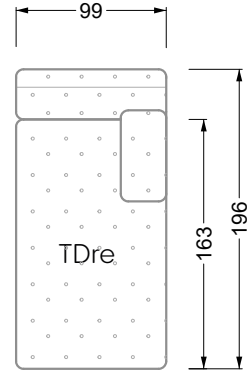

Edgy

107 • Corner sofas with short daybed

Edgy

107 • Corner sofas with long daybed

Edgy

107 • Asymmetrical corner sofas

Edgy

107 • Corner sofas seat depth 64 cm / 104 cm

Edgy

107 • Corner sofas seat depth 64 cm / 104 cm

recommendation for cushions: **D 108 Q**

recommendation for cushions: **D 108 Q**

Cloud 7

154 • Single elements • Longchair

Cloud 7

154 • Large combinations

Cold foam mattress

W 129-160
bed surface
160 x 200 cm

W 129-180
bed surface
180 x 200 cm

W 129-200
bed surface
200 x 200 cm

A

RP 129-80

B

RP 129-100

width: 202,5 cm

W 129-160

6-some

width: 243,0 cm

SET 1.3

W 129-160

7-some

width: 283,5 cm