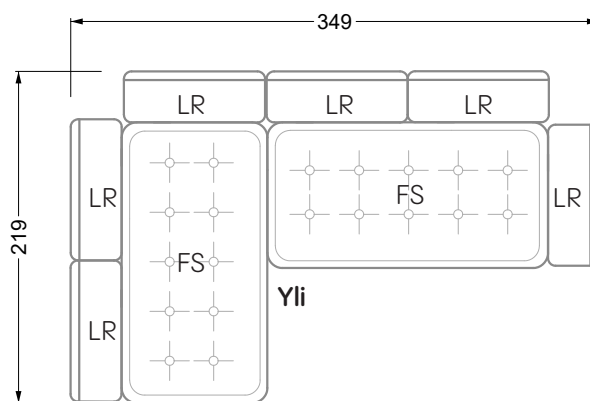

Balao

104 • Corner sofas with long daybed &
assembled backrests

Balao

104 • Corner sofas with short daybed &
assembled backrests

Balao

104 • Corner sofas with short daybed
assembled arm- and backrests

The dimensions apply to free-standing parts.

Edgy

107 • Corner sofas with short daybed

Edgy

107 • Corner sofas with long daybed

Edgy

107 • Asymmetrical corner sofas

Edgy

107 • Corner sofas seat depth 64 cm / 104 cm

Edgy

107 • Corner sofas seat depth 64 cm / 104 cm

recommendation for cushions: **D 108 Q**

recommendation for cushions: **D 108 Q**

Cloud 7

154 • Single elements • Longchair

Cloud 7

154 • Large combinations

Ocean 7

158 • Corner sofas seat depth 62 cm

Ocean 7

158 • Corner sofas seat depth 62 / 95 cm

W104-160
bed surface 160 x 200 cm

W104-180
bed surface 180 x 200 cm

W104-200
bed surface 200 x 200 cm

Box spring system mattress