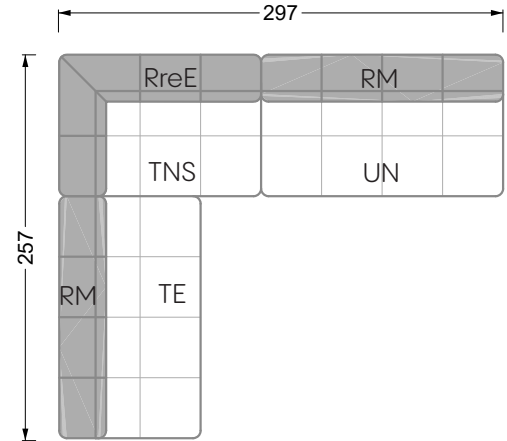

Balao

104 • Corner sofas with long daybed &
assembled backrests

Balao

104 • Corner sofas with short daybed &
assembled backrests

Balao

104 • Corner sofas with short daybed
assembled arm- and backrests

The dimensions apply to free-standing parts.

Edgy

107 • Corner sofas with short daybed

Edgy

107 • Corner sofas with long daybed

Edgy

107 • Asymmetrical corner sofas

Edgy

107 • Corner sofas seat depth 64 cm / 104 cm

Edgy

107 • Corner sofas seat depth 64 cm / 104 cm

recommendation for cushions: **D 108 Q**

recommendation for cushions: **D 108 Q**

Cloud 7

154 • Single elements • Longchair

Cloud 7

154 • Large combinations

Ocean 7

158 • Corner sofas seat depth 62 cm

Ocean 7

158 • Corner sofas seat depth 62 / 95 cm

W104-160
bed surface 160 x 200 cm

W104-180
bed surface 180 x 200 cm

W104-200
bed surface 200 x 200 cm

Box spring system mattress