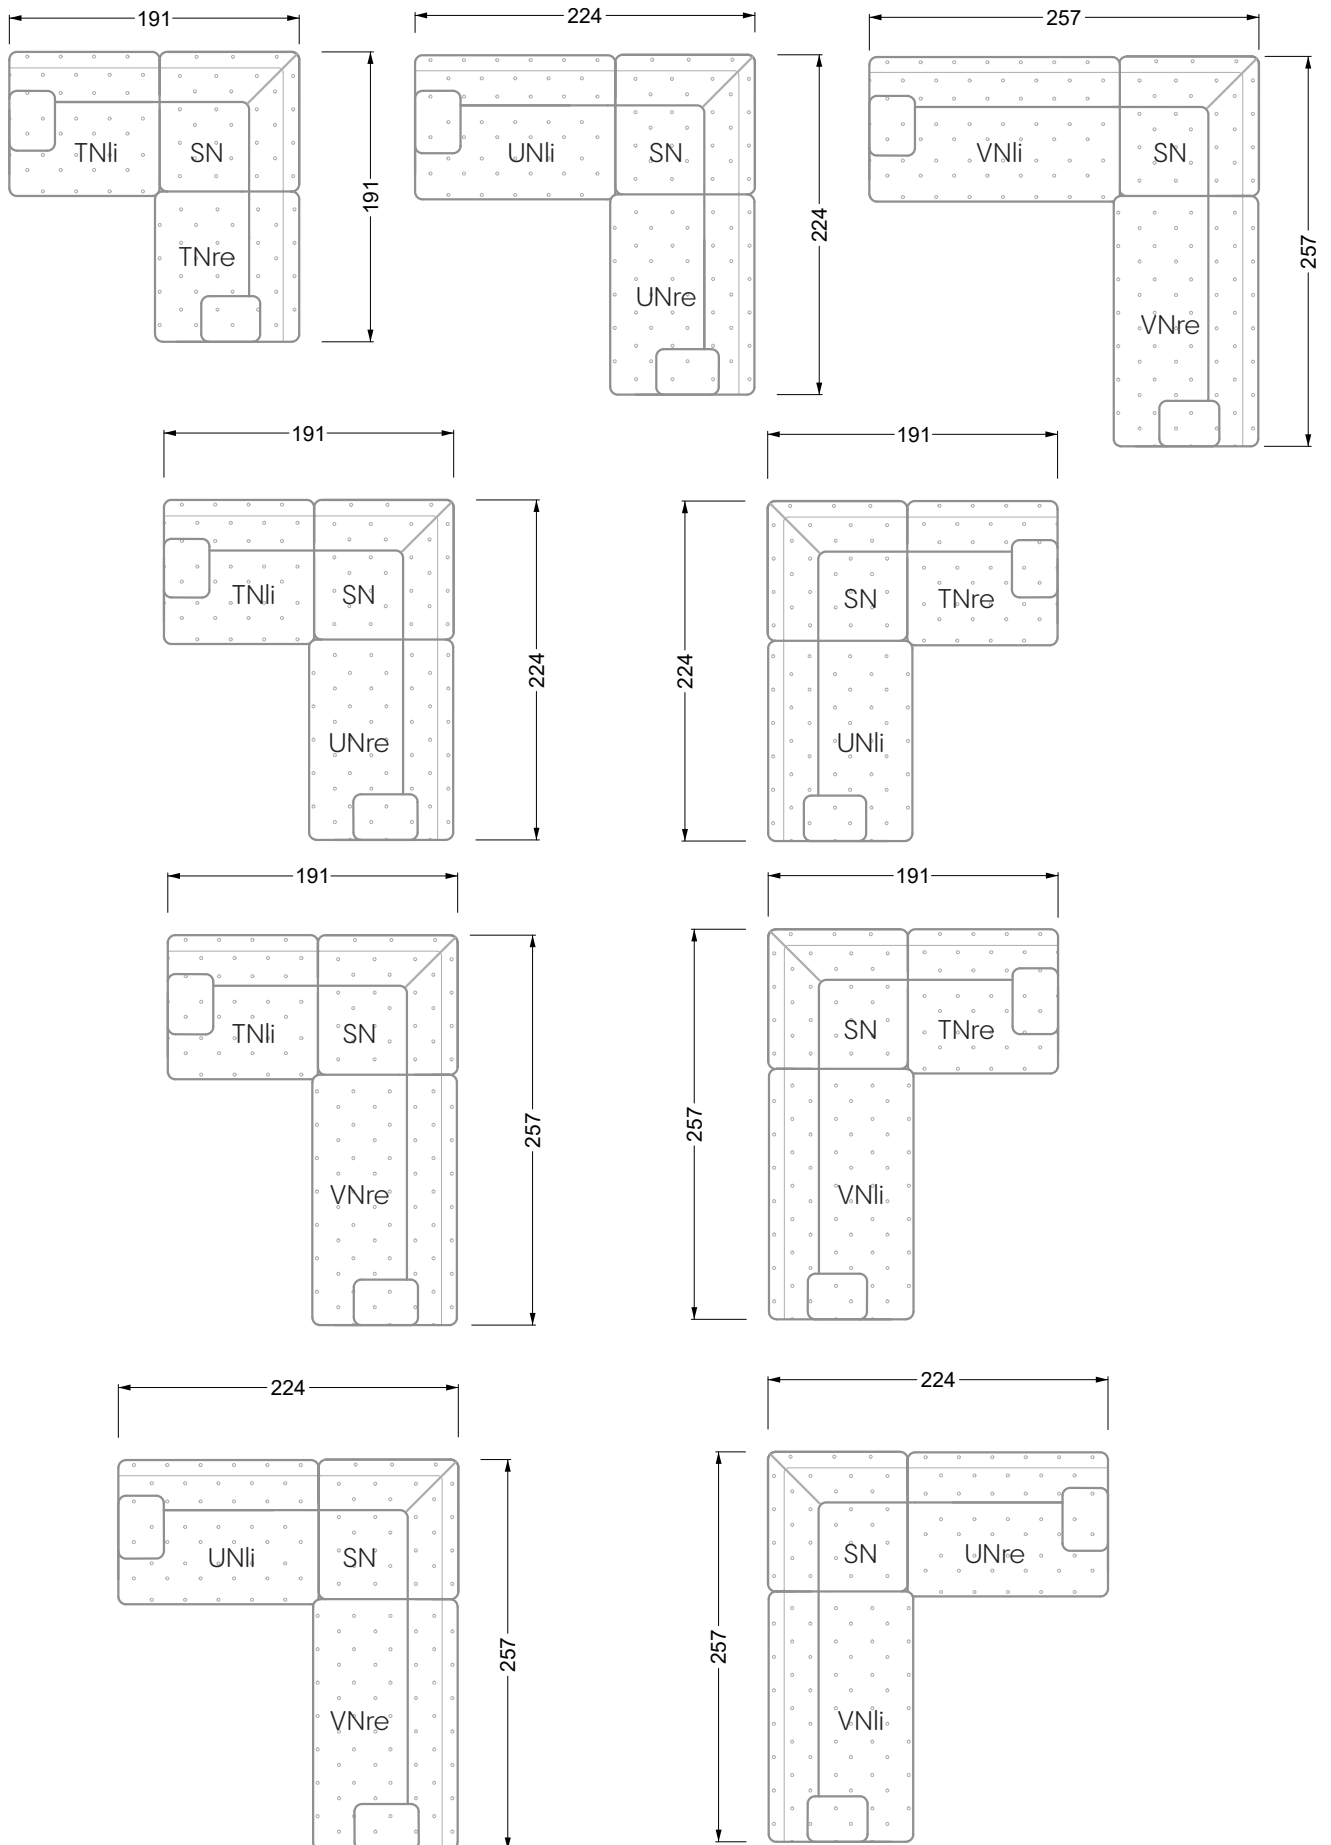

Balao

104 • Corner sofas with long daybed &
assembled backrests

Balao

104 • Corner sofas with short daybed &
assembled backrests

Balao

104 • Corner sofas with short daybed
assembled arm- and backrests

The dimensions apply to free-standing parts.

Edgy

107 • Corner sofas with short daybed

Edgy

107 • Corner sofas with long daybed

Edgy

107 • Asymmetrical corner sofas

Edgy

107 • Corner sofas seat depth 64 cm / 104 cm

Edgy

107 • Corner sofas seat depth 64 cm / 104 cm

recommendation for cushions: **D 108 Q**

recommendation for cushions: **D 108 Q**

Cloud 7

154 • Single elements • Longchair

Cloud 7

154 • Large combinations

Ocean 7

158 • Corner sofas seat depth 62 cm

Ocean 7

158 • Corner sofas seat depth 62 / 95 cm

W104-160
bed surface 160 x 200 cm

W104-180
bed surface 180 x 200 cm

W104-200
bed surface 200 x 200 cm

Box spring system mattress