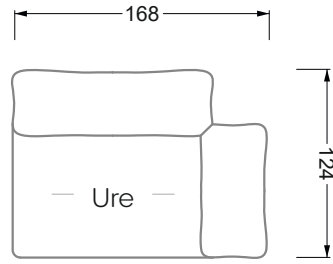

Beds

104 / Balaa0 Bed	123
129 / Creole Bed	124
130 / Fey0 Bed	155
154 / Cloud 7 Bed	156

Couch- & Coffeetables	157
----------------------------------	-----

Armchairs	158
------------------	-----

Dining & Chairs	159
----------------------------	-----

The dimensions apply to free-standing parts.

All sides of the sofa have a genuine upholstered side and can also be placed individually in the room.

If two individual parts are joined together, 6 cm (3 cm per element) must be subtracted on the extension sides, as the foam is compressed during joining.

Width: 283,5 cm

8-some

Width: 324,0 cm

9-some

Width: 364,5 cm

W 129-160

5-some

Width: 202,5 cm

Width: 324,0 cm

9-some

Width: 364,5 cm

W 129-160

5-some

Width: 202,5 cm

6-some

Width: 243,0 cm