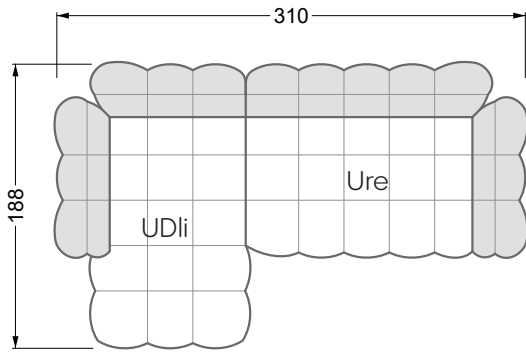

Balao

104 • Corner sofas with long daybed &
assembled backrests

Balao

104 • Corner sofas with short daybed &
assembled backrests

Balao

104 • Corner sofas with short daybed
assembled arm- and backrests

The dimensions apply to free-standing parts.

The add-on parts have an upholstery without rounding on the sides.

The end and individual parts have a rounding on their free sides (6CM).

This means that in case of a free combination of individual parts, 6cm must be deducted from the sides on the frame.

Edgy

107 • Corner sofas with short daybed

Edgy

107 • Corner sofas with long daybed

Edgy

107 • Asymmetrical corner sofas

Edgy

107 • Corner sofas seat depth 64 cm / 104 cm

width: 202,5 cm

W 129-160

6-some

width: 243,0 cm

SET 1.3

W 129-160

7-some

width: 283,5 cm