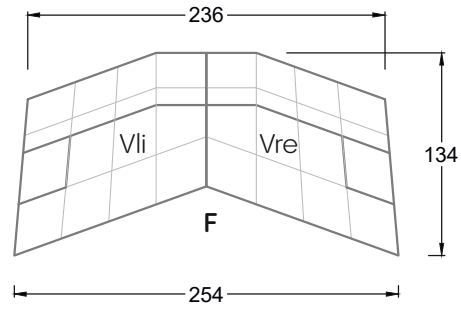

Edgy

107 • Asymmetrical corner sofas

Edgy

107 • Asymmetrical corner sofas

Edgy

107 • Corner sofas seat depth 64 cm / 104 cm

Recommendation for cushions: **D 108 Q**

Recommendation for cushions: **D 108 Q**

Ohlinda

118 • Corner sofas with arm- and backrests

Cocoa Island

119 • Corner sofas seat depth 62cm/95 cm

Cloud 7

154 • Large combinations

Ocean 7

158 • Corner sofas seat depth 95 cm

Ocean 7

158 • Corner sofas seat depth 62 / 95 cm

W104-160
Bed surface 160 x 200 cm

W104-180
Bed surface 180 x 200 cm

W104-200
Bed surface 200 x 200 cm

Box spring system mattress

Cold foam mattress

W 129-160

Bed surface
160 x 200 cm

W 129-180

Bed surface
180 x 200 cm

W 129-200

Bed surface
200 x 200 cm

A
RP 129-80

B
RP 129-100

C
RP 129-120