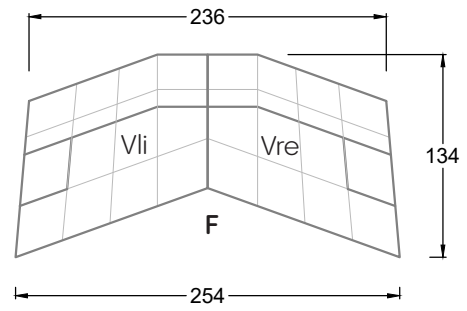

Edgy

107 • Corner sofas with short daybed

Edgy

107 • Corner sofas with long daybed

Edgy

107 • Asymmetrical corner sofas

Edgy

107 • Corner sofas seat depth 64 cm / 104 cm

Edgy

107 • Corner sofas seat depth 64 cm / 104 cm

recommendation for cushions: **D 108 Q**

recommendation for cushions: **D 108 Q**

Cloud 7

154 • Single elements • Longchair

Cloud 7

154 • Large combinations

Ocean 7

158 • Corner sofas seat depth 62 cm

Ocean 7

158 • Corner sofas seat depth 62 / 95 cm

W104-160
bed surface 160 x 200 cm

W104-180
bed surface 180 x 200 cm

W104-200
bed surface 200 x 200 cm

Box spring system mattress

Cold foam mattress

W 129-160
bed surface
160 x 200 cm

W 129-180
bed surface
180 x 200 cm

W 129-200
bed surface
200 x 200 cm

A

RP 129-80

B

RP 129-100