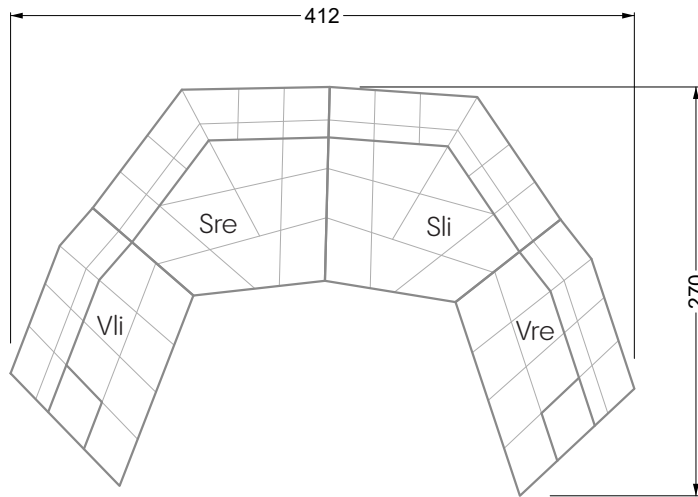

Edgy

107 • Corner sofas with short daybed

Edgy

107 • Corner sofas with long daybed

Edgy

107 • Asymmetrical corner sofas

Edgy

107 • Corner sofas seat depth 64 cm / 104 cm

Edgy

107 • Corner sofas seat depth 64 cm / 104 cm

recommendation for cushions: **D 108 Q**

recommendation for cushions: **D 108 Q**

Cloud 7

154 • Single elements • Longchair

Cloud 7

154 • Large combinations

Ocean 7

158 • Corner sofas seat depth 62 cm

Ocean 7

158 • Corner sofas seat depth 62 / 95 cm

W104-160
bed surface 160 x 200 cm

W104-180
bed surface 180 x 200 cm

W104-200
bed surface 200 x 200 cm

Box spring system mattress

Cold foam mattress

W 129-160
bed surface
160 x 200 cm

W 129-180
bed surface
180 x 200 cm

W 129-200
bed surface
200 x 200 cm

A

RP 129-80

B

RP 129-100