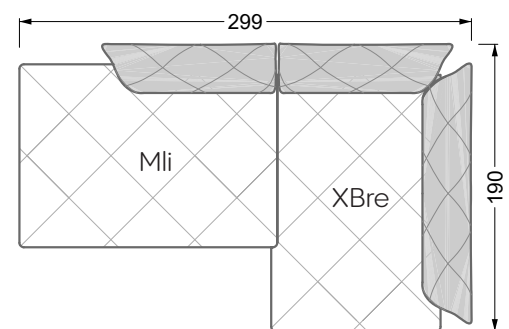

Balao

104 • Corner sofas with long daybed &
assembled backrests

Balao

104 • Corner sofas with short daybed &
assembled backrests

Balao

104 • Corner sofas with short daybed
assembled arm- and backrests

The dimensions apply to free-standing parts.

The add-on parts have an upholstery without rounding on the sides.

The end and individual parts have a rounding on their free sides (6CM).

This means that in case of a free combination of individual parts, 6cm must be deducted from the sides on the frame.

Edgy

107 • Corner sofas with short daybed

Edgy

107 • Corner sofas with long daybed

Edgy

107 • Asymmetrical corner sofas

Edgy

107 • Corner sofas seat depth 64 cm / 104 cm

Edgy

107 • Corner sofas seat depth 64 cm / 104 cm

recommendation for cushions: **D 108 Q**

recommendation for cushions: **D 108 Q**

Cloud 7

154 • Single elements • Longchair

Cloud 7

154 • Large combinations