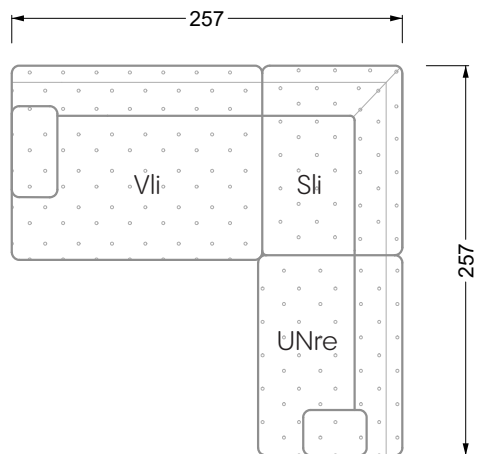

Edgy

107 • Corner sofas with short daybed

Edgy

107 • Corner sofas with long daybed

Edgy

107 • Asymmetrical corner sofas

Edgy

107 • Corner sofas seat depth 64 cm / 104 cm

Edgy

107 • Corner sofas seat depth 64 cm / 104 cm

recommendation for cushions: **D 108 Q**

recommendation for cushions: **D 108 Q**

Cloud 7

154 • Single elements • Longchair

Cloud 7

154 • Large combinations

Ocean 7

158 • Corner sofas seat depth 62 cm

Ocean 7

158 • Corner sofas seat depth 62 / 95 cm

W104-160
bed surface 160 x 200 cm

W104-180
bed surface 180 x 200 cm

W104-200
bed surface 200 x 200 cm

Box spring system mattress

Cold foam mattress

W 129-160
bed surface
160 x 200 cm

W 129-180
bed surface
180 x 200 cm

W 129-200
bed surface
200 x 200 cm

A

RP 129-80

B

RP 129-100