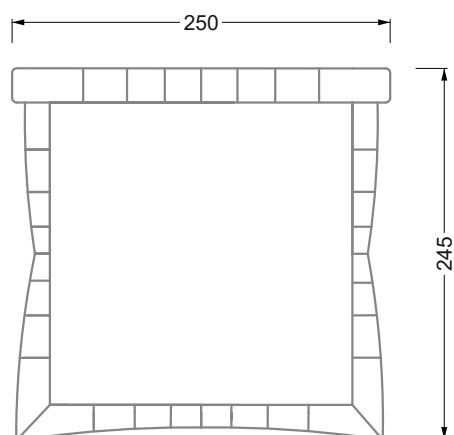

5-some

Width: 202,5 cm

6-some

Width: 243,0 cm

SET 2.1

W 129-200

7-some

Width: 283,5 cm

8-some

Width: 324,0 cm

9-some

Width: 364,5 cm

W130-160

Bed surface 160 x 200 cm

W130-180

Bed surface 180 x 200 cm

W130-200

Bed surface 200 x 200 cm

W154-160

Bed surface 160 x 200 cm

W154-180

Bed surface 180 x 200 cm

W154-200

Bed surface 200 x 200 cm