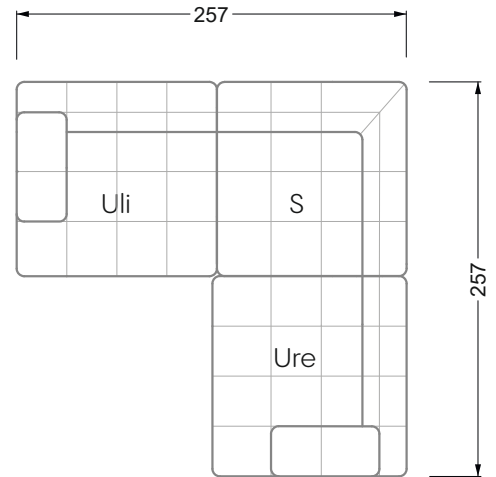

Edgy

107 • Asymmetrical corner sofas

Edgy

107 • Asymmetrical corner sofas

Edgy

107 • Corner sofas seat depth 64 cm / 104 cm

Recommendation for cushions: **D 108 Q**

Recommendation for cushions: **D 108 Q**

Ohlinda

118 • Corner sofas with arm- and backrests

Cocoa Island

119 • Corner sofas seat depth 62cm/95 cm

Cloud 7

154 • Large combinations

Ocean 7

158 • Corner sofas seat depth 95 cm

Ocean 7

158 • Corner sofas seat depth 62 / 95 cm

W104-160
Bed surface 160 x 200 cm

W104-180
Bed surface 180 x 200 cm

W104-200
Bed surface 200 x 200 cm

Box spring system mattress

Cold foam mattress

W 129-160

Bed surface
160 x 200 cm

W 129-180

Bed surface
180 x 200 cm

W 129-200

Bed surface
200 x 200 cm

A
RP 129-80

B
RP 129-100

C
RP 129-120