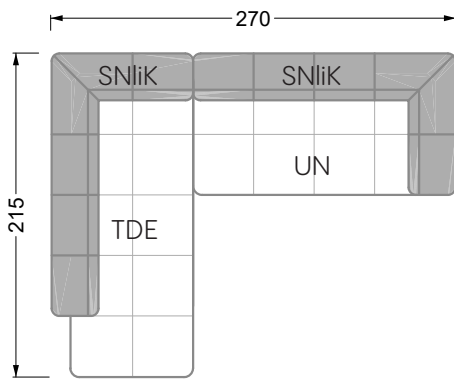

Balao

104 • Corner sofas with long daybed &
assembled backrests

Balao

104 • Corner sofas with short daybed &
assembled backrests

Balao

104 • Corner sofas with short daybed
assembled arm- and backrests

The dimensions apply to free-standing parts.

The add-on parts have an upholstery without rounding on the sides.

The end and individual parts have a rounding on their free sides (6CM).

This means that in case of a free combination of individual parts, 6cm must be deducted from the sides on the frame.

Edgy

107 • Corner sofas with short daybed

Edgy

107 • Corner sofas with long daybed

Edgy

107 • Asymmetrical corner sofas

Edgy

107 • Corner sofas seat depth 64 cm / 104 cm

Edgy

107 • Corner sofas seat depth 64 cm / 104 cm

recommendation for cushions: **D 108 Q**

recommendation for cushions: **D 108 Q**

Cloud 7

154 • Single elements • Longchair

Cloud 7

154 • Large combinations