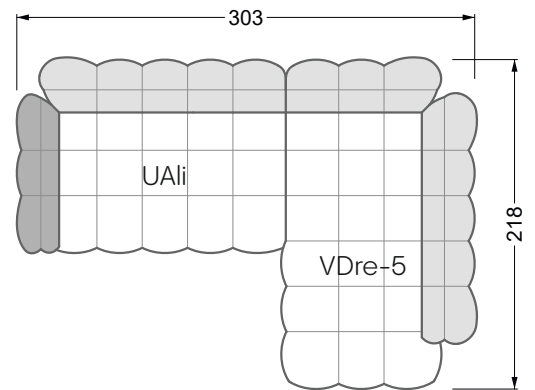

Beds

104 / Balaa0 Bed	123
129 / Creole Bed	124
130 / Fey0 Bed	155
154 / Cloud 7 Bed	156

Couch- & Coffeetables	157
----------------------------------	-----

Armchairs	158
------------------	-----

Dining & Chairs	159
----------------------------	-----

The dimensions apply to free-standing parts.

All sides of the sofa have a genuine upholstered side and can also be placed individually in the room.

If two individual parts are joined together, 6 cm (3 cm per element) must be subtracted on the extension sides, as the foam is compressed during joining.

Balao

104 • Corner sofas with short daybed &
assembled backrests

Balao

104 • Corner sofas with short daybed
assembled arm- and backrests

The dimensions apply to free-standing parts.

The add-on parts have an upholstery without rounding on the sides.

The end and individual parts have a rounding on these free sides (6CM).

This means that in case of a free combination of individual parts, 6cm must be deducted from the sides on the frame.

Edgy

107 • Corner sofas with long daybed