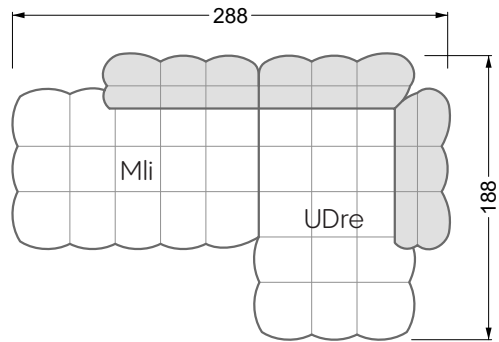

Balao

104 • Corner sofas with long daybed &
assembled backrests

Balao

104 • Corner sofas with short daybed &
assembled backrests

Balao

104 • Corner sofas with short daybed
assembled arm- and backrests

The dimensions apply to free-standing parts.

Edgy

107 • Corner sofas with short daybed

Edgy

107 • Corner sofas with long daybed

Edgy

107 • Asymmetrical corner sofas

Edgy

107 • Corner sofas seat depth 64 cm / 104 cm

width: 202,5 cm

W 129-160

6-some

width: 243,0 cm

SET 1.3

W 129-160

7-some

width: 283,5 cm