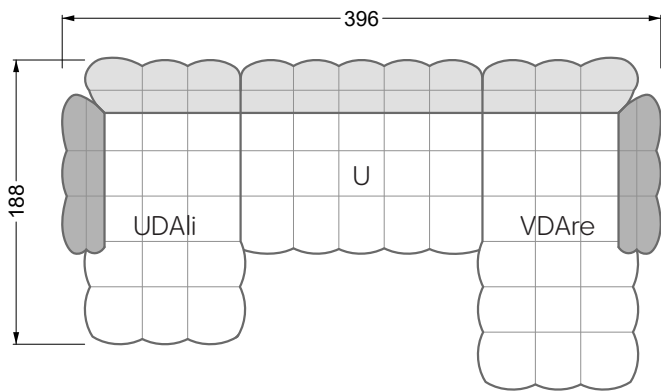

Balao

104 • Corner sofas with long daybed &
assembled backrests

Balao

104 • Corner sofas with short daybed &
assembled backrests

Balao

104 • Corner sofas with short daybed
assembled arm- and backrests

The dimensions apply to free-standing parts.

The add-on parts have an upholstery without rounding on the sides.

The end and individual parts have a rounding on their free sides (6CM).

This means that in case of a free combination of individual parts, 6cm must be deducted from the sides on the frame.

Edgy

107 • Corner sofas with short daybed

Edgy

107 • Corner sofas with long daybed

Edgy

107 • Asymmetrical corner sofas

Edgy

107 • Corner sofas seat depth 64 cm / 104 cm

width: 202,5 cm

W 129-160

6-some

width: 243,0 cm

SET 1.3

W 129-160

7-some

width: 283,5 cm