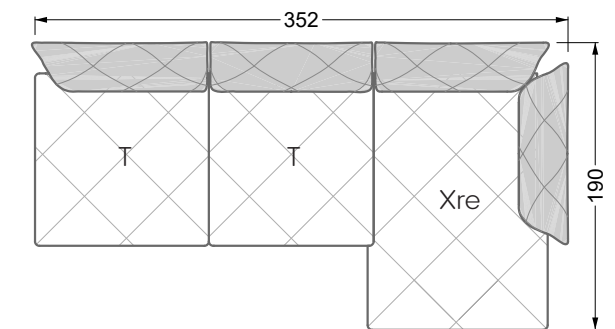

Balao

104 • Corner sofas with long daybed &
assembled backrests

Balao

104 • Corner sofas with short daybed &
assembled backrests

Balao

104 • Corner sofas with short daybed
assembled arm- and backrests

The dimensions apply to free-standing parts.

The add-on parts have an upholstery without rounding on the sides.

The end and individual parts have a rounding on their free sides (6CM).

This means that in case of a free combination of individual parts, 6cm must be deducted from the sides on the frame.

Edgy

107 • Corner sofas with short daybed

Edgy

107 • Corner sofas with long daybed

Edgy

107 • Asymmetrical corner sofas

Edgy

107 • Corner sofas seat depth 64 cm / 104 cm

Edgy

107 • Corner sofas seat depth 64 cm / 104 cm

recommendation for cushions: **D 108 Q**

recommendation for cushions: **D 108 Q**

Cloud 7

154 • Single elements • Longchair

Cloud 7

154 • Large combinations