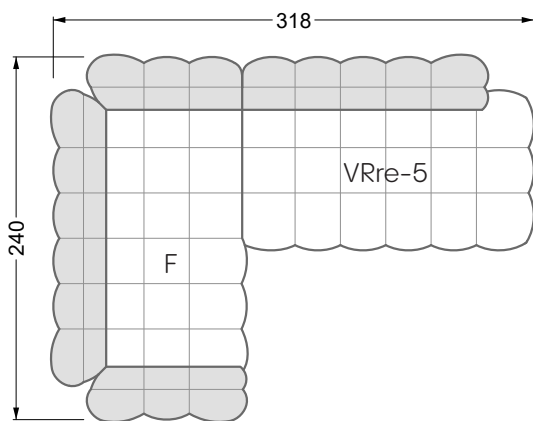

Balao

104 • Corner sofas with long daybed &
assembled backrests

Balao

104 • Corner sofas with short daybed &
assembled backrests

Balao

104 • Corner sofas with short daybed
assembled arm- and backrests

The dimensions apply to free-standing parts.

Edgy

107 • Corner sofas with short daybed

Edgy

107 • Corner sofas with long daybed

Edgy

107 • Asymmetrical corner sofas

Edgy

107 • Corner sofas seat depth 64 cm / 104 cm

width: 202,5 cm

W 129-160

6-some

width: 243,0 cm

SET 1.3

W 129-160

7-some

width: 283,5 cm

6-some

width: 243,0 cm

SET 1.2

W 129-180

7-some

width: 283,5 cm

SET 3

W 129-180