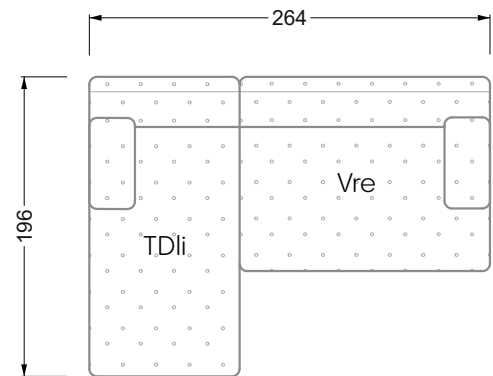

Edgy

107 • Asymmetrical corner sofas

Edgy

107 • Asymmetrical corner sofas

Edgy

107 • Corner sofas seat depth 64 cm / 104 cm

Recommendation for cushions: **D 108 Q**

Recommendation for cushions: **D 108 Q**

Ohlinda

118 • Corner sofas with arm- and backrests

Cocoa Island

119 • Corner sofas seat depth 62cm/95 cm

Cloud 7

154 • Large combinations

Ocean 7

158 • Corner sofas seat depth 95 cm

Ocean 7

158 • Corner sofas seat depth 62 / 95 cm

W104-160
Bed surface 160 x 200 cm

W104-180
Bed surface 180 x 200 cm

W104-200
Bed surface 200 x 200 cm

Box spring system mattress

Cold foam mattress

W 129-160

Bed surface
160 x 200 cm

W 129-180

Bed surface
180 x 200 cm

W 129-200

Bed surface
200 x 200 cm

A
RP 129-80

B
RP 129-100

C
RP 129-120