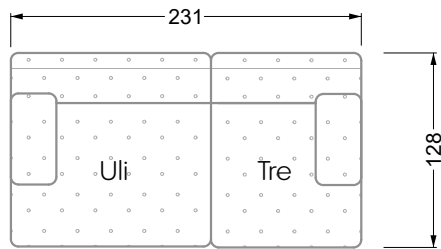

Edgy

107 • Corner sofas with short daybed

Edgy

107 • Corner sofas with long daybed

Edgy

107 • Asymmetrical corner sofas

Edgy

107 • Corner sofas seat depth 64 cm / 104 cm

Edgy

107 • Corner sofas seat depth 64 cm / 104 cm

recommendation for cushions: **D 108 Q**

recommendation for cushions: **D 108 Q**

Cloud 7

154 • Single elements • Longchair

Cloud 7

154 • Large combinations

Ocean 7

158 • Corner sofas seat depth 62 cm

Ocean 7

158 • Corner sofas seat depth 62 / 95 cm

W104-160
bed surface 160 x 200 cm

W104-180
bed surface 180 x 200 cm

W104-200
bed surface 200 x 200 cm

Box spring system mattress

Cold foam mattress

W 129-160
bed surface
160 x 200 cm

W 129-180
bed surface
180 x 200 cm

W 129-200
bed surface
200 x 200 cm

A

RP 129-80

B

RP 129-100