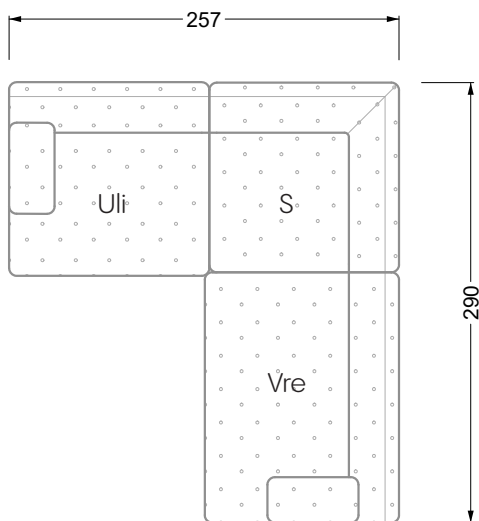

Edgy

107 • Corner sofas with short daybed

Edgy

107 • Corner sofas with long daybed

Edgy

107 • Asymmetrical corner sofas

Edgy

107 • Corner sofas seat depth 64 cm / 104 cm

Edgy

107 • Corner sofas seat depth 64 cm / 104 cm

recommendation for cushions: **D 108 Q**

recommendation for cushions: **D 108 Q**

Cloud 7

154 • Single elements • Longchair

Cloud 7

154 • Large combinations

Ocean 7

158 • Corner sofas seat depth 62 cm

Ocean 7

158 • Corner sofas seat depth 62 / 95 cm

W104-160
bed surface 160 x 200 cm

W104-180
bed surface 180 x 200 cm

W104-200
bed surface 200 x 200 cm

Box spring system mattress

Cold foam mattress

W 129-160
bed surface
160 x 200 cm

W 129-180
bed surface
180 x 200 cm

W 129-200
bed surface
200 x 200 cm

A

RP 129-80

B

RP 129-100