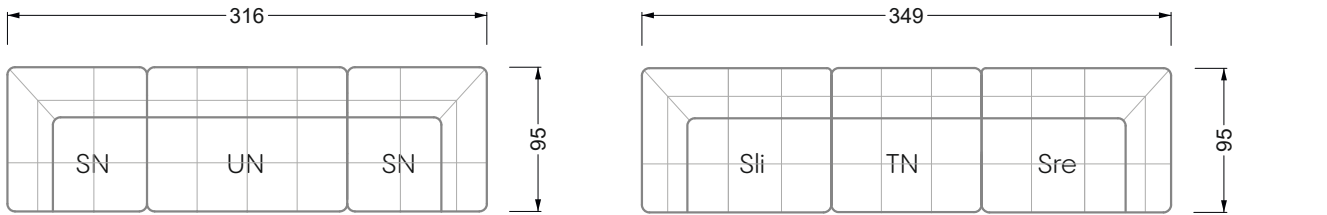

Edgy

107 • Asymmetrical corner sofas

Edgy

107 • Asymmetrical corner sofas

Edgy

107 • Corner sofas seat depth 64 cm / 104 cm

Recommendation for cushions: **D 108 Q**

Recommendation for cushions: **D 108 Q**

Ohlinda

118 • Corner sofas with arm- and backrests

Cocoa Island

119 • Corner sofas seat depth 62cm/95 cm

Cloud 7

154 • Large combinations

Ocean 7

158 • Corner sofas seat depth 95 cm

Ocean 7

158 • Corner sofas seat depth 62 / 95 cm

W104-160
Bed surface 160 x 200 cm

W104-180
Bed surface 180 x 200 cm

W104-200
Bed surface 200 x 200 cm

Box spring system mattress

Cold foam mattress

W 129-160

Bed surface
160 x 200 cm

W 129-180

Bed surface
180 x 200 cm

W 129-200

Bed surface
200 x 200 cm

A
RP 129-80

B
RP 129-100

C
RP 129-120