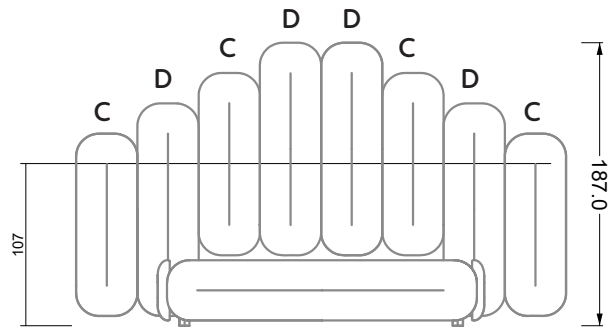

6-some

width: 243,0 cm

SET 2.1

W 129-200

7-some

width: 283,5 cm

8-some

width: 324,0 cm