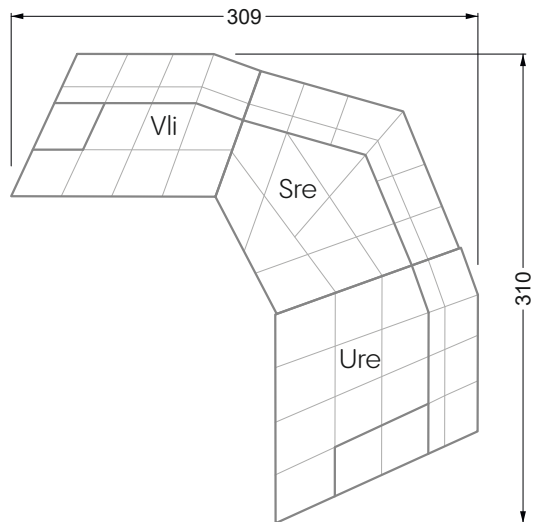

Edgy

107 • Asymmetrical corner sofas

Edgy

107 • Asymmetrical corner sofas

Edgy

107 • Corner sofas seat depth 64 cm / 104 cm

Recommendation for cushions: **D 108 Q**

Recommendation for cushions: **D 108 Q**

Ohlinda

118 • Corner sofas with arm- and backrests

Cocoa Island

119 • Corner sofas seat depth 62cm/95 cm

Cloud 7

154 • Large combinations

Ocean 7

158 • Corner sofas seat depth 95 cm

Ocean 7

158 • Corner sofas seat depth 62 / 95 cm

W104-160
Bed surface 160 x 200 cm

W104-180
Bed surface 180 x 200 cm

W104-200
Bed surface 200 x 200 cm

Box spring system mattress

Cold foam mattress

W 129-160

Bed surface
160 x 200 cm

W 129-180

Bed surface
180 x 200 cm

W 129-200

Bed surface
200 x 200 cm

A
RP 129-80

B
RP 129-100

C
RP 129-120