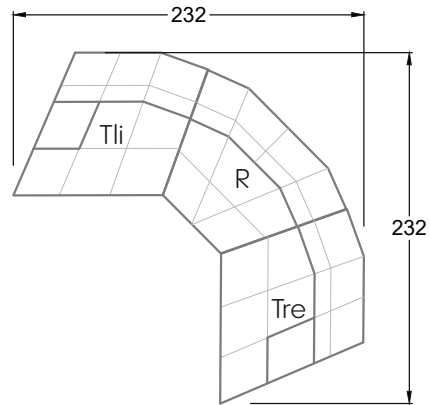

Edgy

107 • Asymmetrical corner sofas

Edgy

107 • Asymmetrical corner sofas

Edgy

107 • Corner sofas seat depth 64 cm / 104 cm

Recommendation for cushions: **D 108 Q**

Recommendation for cushions: **D 108 Q**

Ohlinda

118 • Corner sofas with arm- and backrests

Cocoa Island

119 • Corner sofas seat depth 62cm/95 cm

Cloud 7

154 • Large combinations

Ocean 7

158 • Corner sofas seat depth 95 cm

Ocean 7

158 • Corner sofas seat depth 62 / 95 cm

W104-160
Bed surface 160 x 200 cm

W104-180
Bed surface 180 x 200 cm

W104-200
Bed surface 200 x 200 cm

Box spring system mattress

Cold foam mattress

W 129-160

Bed surface
160 x 200 cm

W 129-180

Bed surface
180 x 200 cm

W 129-200

Bed surface
200 x 200 cm

A
RP 129-80

B
RP 129-100

C
RP 129-120