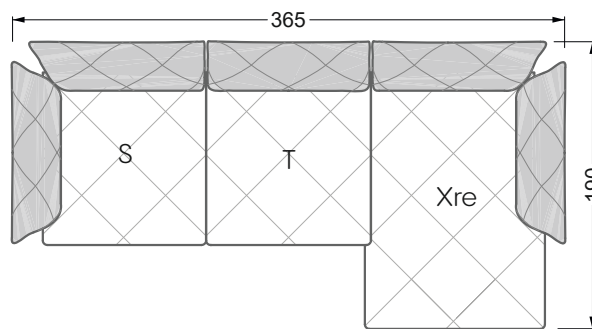

Balao

104 • Corner sofas with short daybed &
assembled backrests

Balao

104 • Corner sofas with short daybed
assembled arm- and backrests

The dimensions apply to free-standing parts.

The add-on parts have an upholstery without rounding on the sides.

The end and individual parts have a rounding on these free sides (6CM).

This means that in case of a free combination of individual parts, 6cm must be deducted from the sides on the frame.

Edgy

107 • Corner sofas with long daybed

Edgy

107 • Asymmetrical corner sofas

Edgy

107 • Asymmetrical corner sofas

Edgy

107 • Corner sofas seat depth 64 cm / 104 cm

Recommendation for cushions: **D 108 Q**

Recommendation for cushions: **D 108 Q**

Ohlinda

118 • Corner sofas with arm- and backrests

Cocoa Island

119 • Corner sofas seat depth 62cm/95 cm

Cloud 7

154 • Large combinations

Ocean 7

158 • Corner sofas seat depth 95 cm