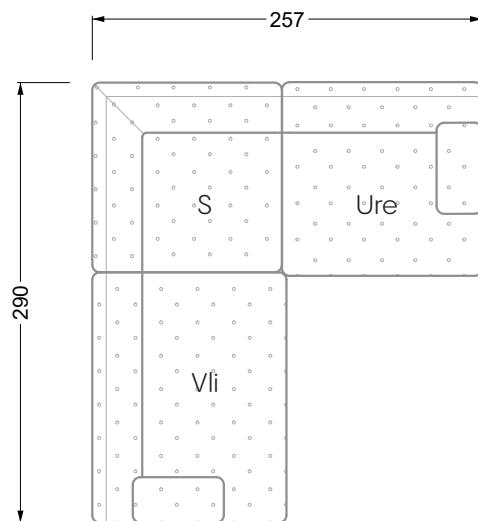

Edgy

107 • Corner sofas with short daybed

Edgy

107 • Corner sofas with long daybed

Edgy

107 • Asymmetrical corner sofas

Edgy

107 • Corner sofas seat depth 64 cm / 104 cm

Edgy

107 • Corner sofas seat depth 64 cm / 104 cm

recommendation for cushions: **D 108 Q**

recommendation for cushions: **D 108 Q**

Cloud 7

154 • Single elements • Longchair

Cloud 7

154 • Large combinations

Ocean 7

158 • Corner sofas seat depth 62 cm

Ocean 7

158 • Corner sofas seat depth 62 / 95 cm

W104-160
bed surface 160 x 200 cm

W104-180
bed surface 180 x 200 cm

W104-200
bed surface 200 x 200 cm

Box spring system mattress

Cold foam mattress

W 129-160
bed surface
160 x 200 cm

W 129-180
bed surface
180 x 200 cm

W 129-200
bed surface
200 x 200 cm

A

RP 129-80

B

RP 129-100