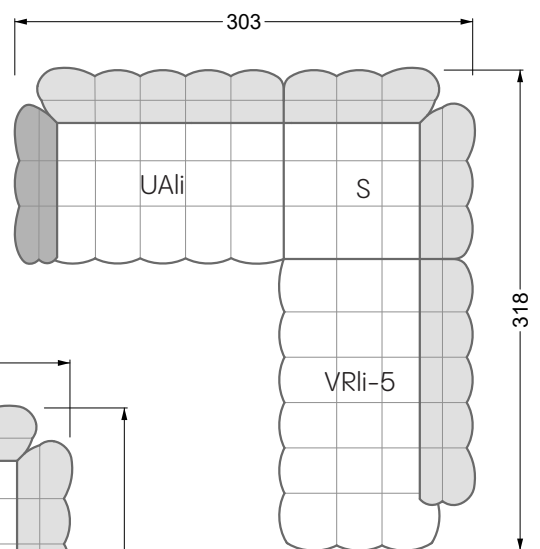

Balao

104 • Corner sofas with long daybed &
assembled backrests

Balao

104 • Corner sofas with short daybed &
assembled backrests

Balao

104 • Corner sofas with short daybed
assembled arm- and backrests

The dimensions apply to free-standing parts.

The add-on parts have an upholstery without rounding on the sides.

The end and individual parts have a rounding on their free sides (6CM).

This means that in case of a free combination of individual parts, 6cm must be deducted from the sides on the frame.

Edgy

107 • Corner sofas with short daybed

Edgy

107 • Corner sofas with long daybed

Edgy

107 • Asymmetrical corner sofas

Edgy

107 • Corner sofas seat depth 64 cm / 104 cm

width: 202,5 cm

W 129-160

6-some

width: 243,0 cm

SET 1.3

W 129-160

7-some

width: 283,5 cm