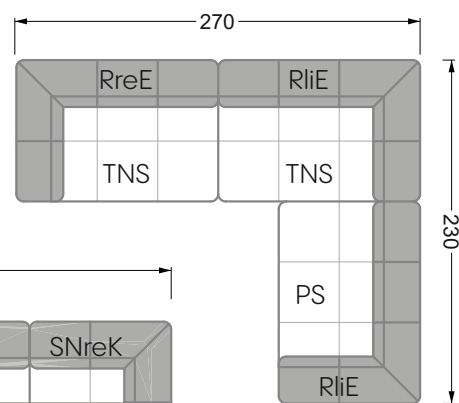

Balao

104 • Corner sofas with short daybed &
assembled backrests

Balao

104 • Corner sofas with short daybed
assembled arm- and backrests

The dimensions apply to free-standing parts.

The add-on parts have an upholstery without rounding on the sides.

The end and individual parts have a rounding on these free sides (6CM).

This means that in case of a free combination of individual parts, 6cm must be deducted from the sides on the frame.

Edgy

107 • Corner sofas with long daybed

Edgy

107 • Asymmetrical corner sofas

Edgy

107 • Asymmetrical corner sofas

Edgy

107 • Corner sofas seat depth 64 cm / 104 cm

Recommendation for cushions: **D 108 Q**

Recommendation for cushions: **D 108 Q**

Ohlinda

118 • Corner sofas with arm- and backrests

Cocoa Island

119 • Corner sofas seat depth 62cm/95 cm

Cloud 7

154 • Large combinations

Ocean 7

158 • Corner sofas seat depth 95 cm