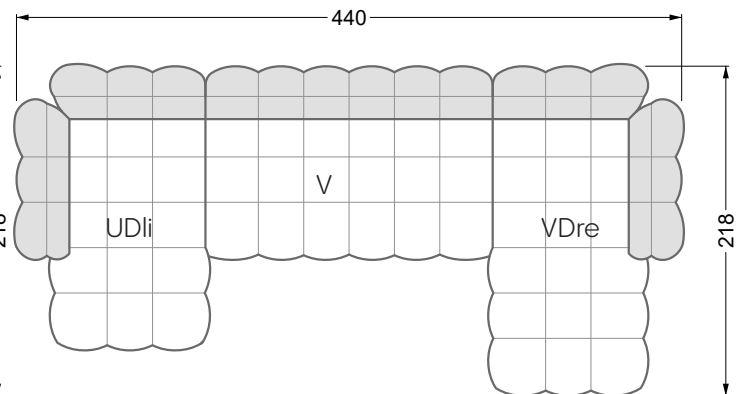

Balao

104 • Corner sofas with long daybed &
assembled backrests

Balao

104 • Corner sofas with short daybed &
assembled backrests

Balao

104 • Corner sofas with short daybed
assembled arm- and backrests

The dimensions apply to free-standing parts.

The add-on parts have an upholstery without rounding on the sides.

The end and individual parts have a rounding on their free sides (6CM).

This means that in case of a free combination of individual parts, 6cm must be deducted from the sides on the frame.

Edgy

107 • Corner sofas with short daybed

Edgy

107 • Corner sofas with long daybed

Edgy

107 • Asymmetrical corner sofas

Edgy

107 • Corner sofas seat depth 64 cm / 104 cm

width: 202,5 cm

W 129-160

6-some

width: 243,0 cm

SET 1.3

W 129-160

7-some

width: 283,5 cm