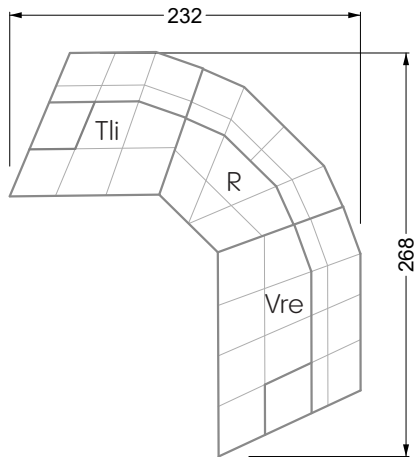

Edgy

107 • Corner sofas with short daybed

Edgy

107 • Corner sofas with long daybed

Edgy

107 • Asymmetrical corner sofas

Edgy

107 • Corner sofas seat depth 64 cm / 104 cm

Edgy

107 • Corner sofas seat depth 64 cm / 104 cm

recommendation for cushions: **D 108 Q**

recommendation for cushions: **D 108 Q**

Cloud 7

154 • Single elements • Longchair

Cloud 7

154 • Large combinations

Ocean 7

158 • Corner sofas seat depth 62 cm

Ocean 7

158 • Corner sofas seat depth 62 / 95 cm

W104-160
bed surface 160 x 200 cm

W104-180
bed surface 180 x 200 cm

W104-200
bed surface 200 x 200 cm

Box spring system mattress

Cold foam mattress

W 129-160
bed surface
160 x 200 cm

W 129-180
bed surface
180 x 200 cm

W 129-200
bed surface
200 x 200 cm

A

RP 129-80

B

RP 129-100