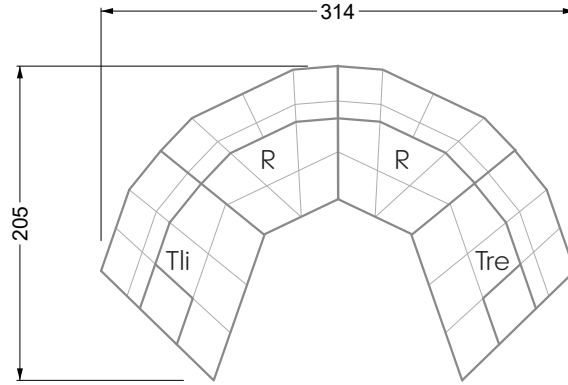

Edgy

107 • Corner sofas with short daybed

Edgy

107 • Corner sofas with long daybed

Edgy

107 • Asymmetrical corner sofas

Edgy

107 • Corner sofas seat depth 64 cm / 104 cm

Edgy

107 • Corner sofas seat depth 64 cm / 104 cm

recommendation for cushions: **D 108 Q**

recommendation for cushions: **D 108 Q**

Cloud 7

154 • Single elements • Longchair

Cloud 7

154 • Large combinations

Ocean 7

158 • Corner sofas seat depth 62 cm

Ocean 7

158 • Corner sofas seat depth 62 / 95 cm

W104-160
bed surface 160 x 200 cm

W104-180
bed surface 180 x 200 cm

W104-200
bed surface 200 x 200 cm

Box spring system mattress

width: 202,5 cm

W 129-160

6-some

width: 243,0 cm

SET 1.3

W 129-160

7-some

width: 283,5 cm