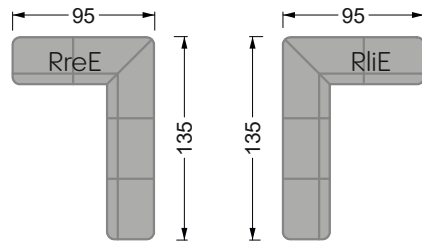

Balao

104 • Corner sofas with short daybed &
assembled backrests

Balao

104 • Corner sofas with short daybed
assembled arm- and backrests

The dimensions apply to free-standing parts.

The add-on parts have an upholstery without rounding on the sides.

The end and individual parts have a rounding on these free sides (6CM).

This means that in case of a free combination of individual parts, 6cm must be deducted from the sides on the frame.

Edgy

107 • Corner sofas with long daybed

Edgy

107 • Asymmetrical corner sofas

Edgy

107 • Asymmetrical corner sofas

Edgy

107 • Corner sofas seat depth 64 cm / 104 cm

Recommendation for cushions: **D 108 Q**

Recommendation for cushions: **D 108 Q**