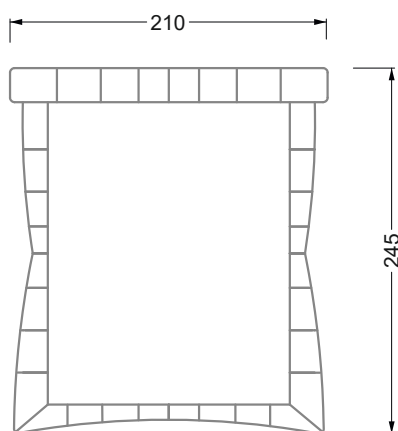

Width: 364,5 cm

W 129-200

5-some

Width: 202,5 cm

W 129-200

6-some

Width: 243,0 cm

W 129-200

5-some

Width: 202,5 cm

6-some

Width: 243,0 cm

SET 2.1

W 129-200

7-some

Width: 283,5 cm

8-some

Width: 324,0 cm

9-some

Width: 364,5 cm

W130-160

Bed surface 160 x 200 cm

W130-180

Bed surface 180 x 200 cm

W130-200

Bed surface 200 x 200 cm

W154-160

Bed surface 160 x 200 cm

W154-180

Bed surface 180 x 200 cm

W154-200

Bed surface 200 x 200 cm