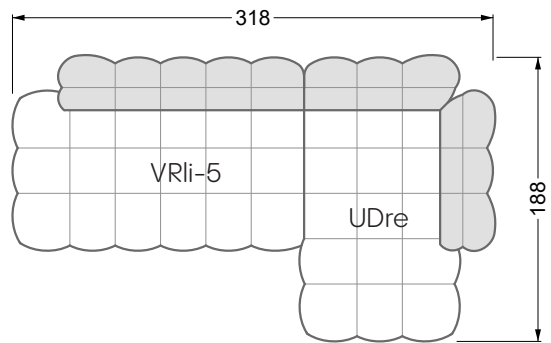

Balao

104 • Corner sofas with long daybed &
assembled backrests

Balao

104 • Corner sofas with short daybed &
assembled backrests

Balao

104 • Corner sofas with short daybed
assembled arm- and backrests

The dimensions apply to free-standing parts.

Edgy

107 • Corner sofas with short daybed

Edgy

107 • Corner sofas with long daybed

Edgy

107 • Asymmetrical corner sofas

Edgy

107 • Corner sofas seat depth 64 cm / 104 cm

width: 202,5 cm

W 129-160

6-some

width: 243,0 cm

SET 1.3

W 129-160

7-some

width: 283,5 cm

6-some

width: 243,0 cm

SET 1.2

W 129-180

7-some

width: 283,5 cm

SET 3

W 129-180