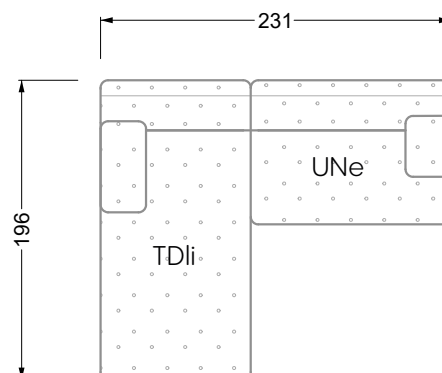

Edgy

107 • Corner sofas with short daybed

Edgy

107 • Corner sofas with long daybed

Edgy

107 • Asymmetrical corner sofas

Edgy

107 • Corner sofas seat depth 64 cm / 104 cm

Edgy

107 • Corner sofas seat depth 64 cm / 104 cm

recommendation for cushions: **D 108 Q**

recommendation for cushions: **D 108 Q**

Cloud 7

154 • Single elements • Longchair

Cloud 7

154 • Large combinations

Ocean 7

158 • Corner sofas seat depth 62 cm

Ocean 7

158 • Corner sofas seat depth 62 / 95 cm

W104-160
bed surface 160 x 200 cm

W104-180
bed surface 180 x 200 cm

W104-200
bed surface 200 x 200 cm

Box spring system mattress

Cold foam mattress

W 129-160
bed surface
160 x 200 cm

W 129-180
bed surface
180 x 200 cm

W 129-200
bed surface
200 x 200 cm

A

RP 129-80

B

RP 129-100