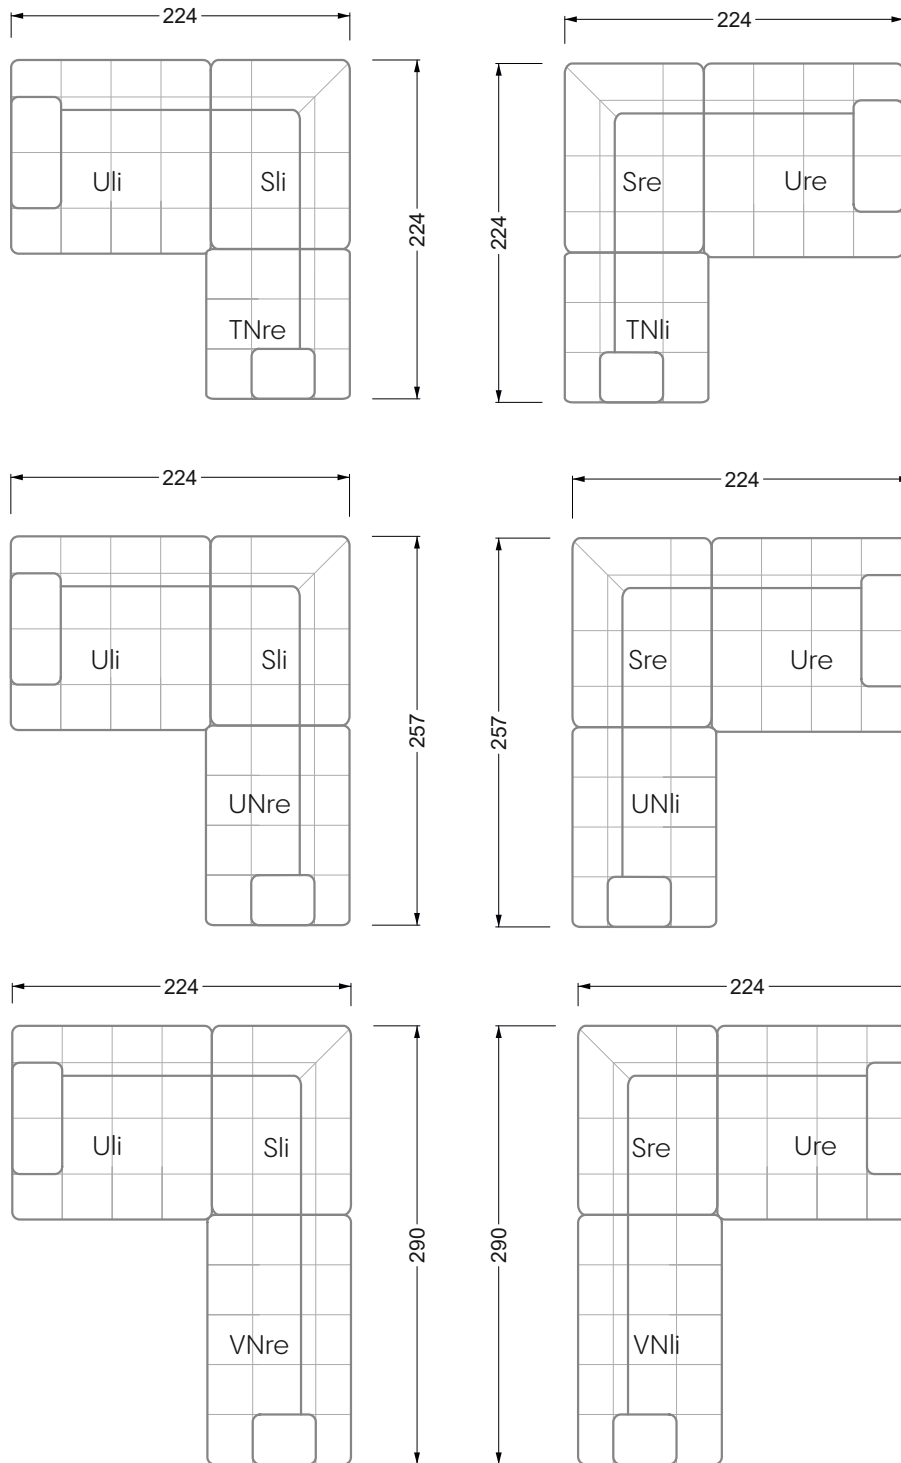

Edgy

107 • Asymmetrical corner sofas

Edgy

107 • Asymmetrical corner sofas

Edgy

107 • Corner sofas seat depth 64 cm / 104 cm

Recommendation for cushions: **D 108 Q**

Recommendation for cushions: **D 108 Q**

Ohlinda

118 • Corner sofas with arm- and backrests

Cocoa Island

119 • Corner sofas seat depth 62cm/95 cm

Cloud 7

154 • Large combinations

Ocean 7

158 • Corner sofas seat depth 95 cm

Ocean 7

158 • Corner sofas seat depth 62 / 95 cm

W104-160
Bed surface 160 x 200 cm

W104-180
Bed surface 180 x 200 cm

W104-200
Bed surface 200 x 200 cm

Box spring system mattress

Cold foam mattress

W 129-160

Bed surface
160 x 200 cm

W 129-180

Bed surface
180 x 200 cm

W 129-200

Bed surface
200 x 200 cm

A
RP 129-80

B
RP 129-100

C
RP 129-120