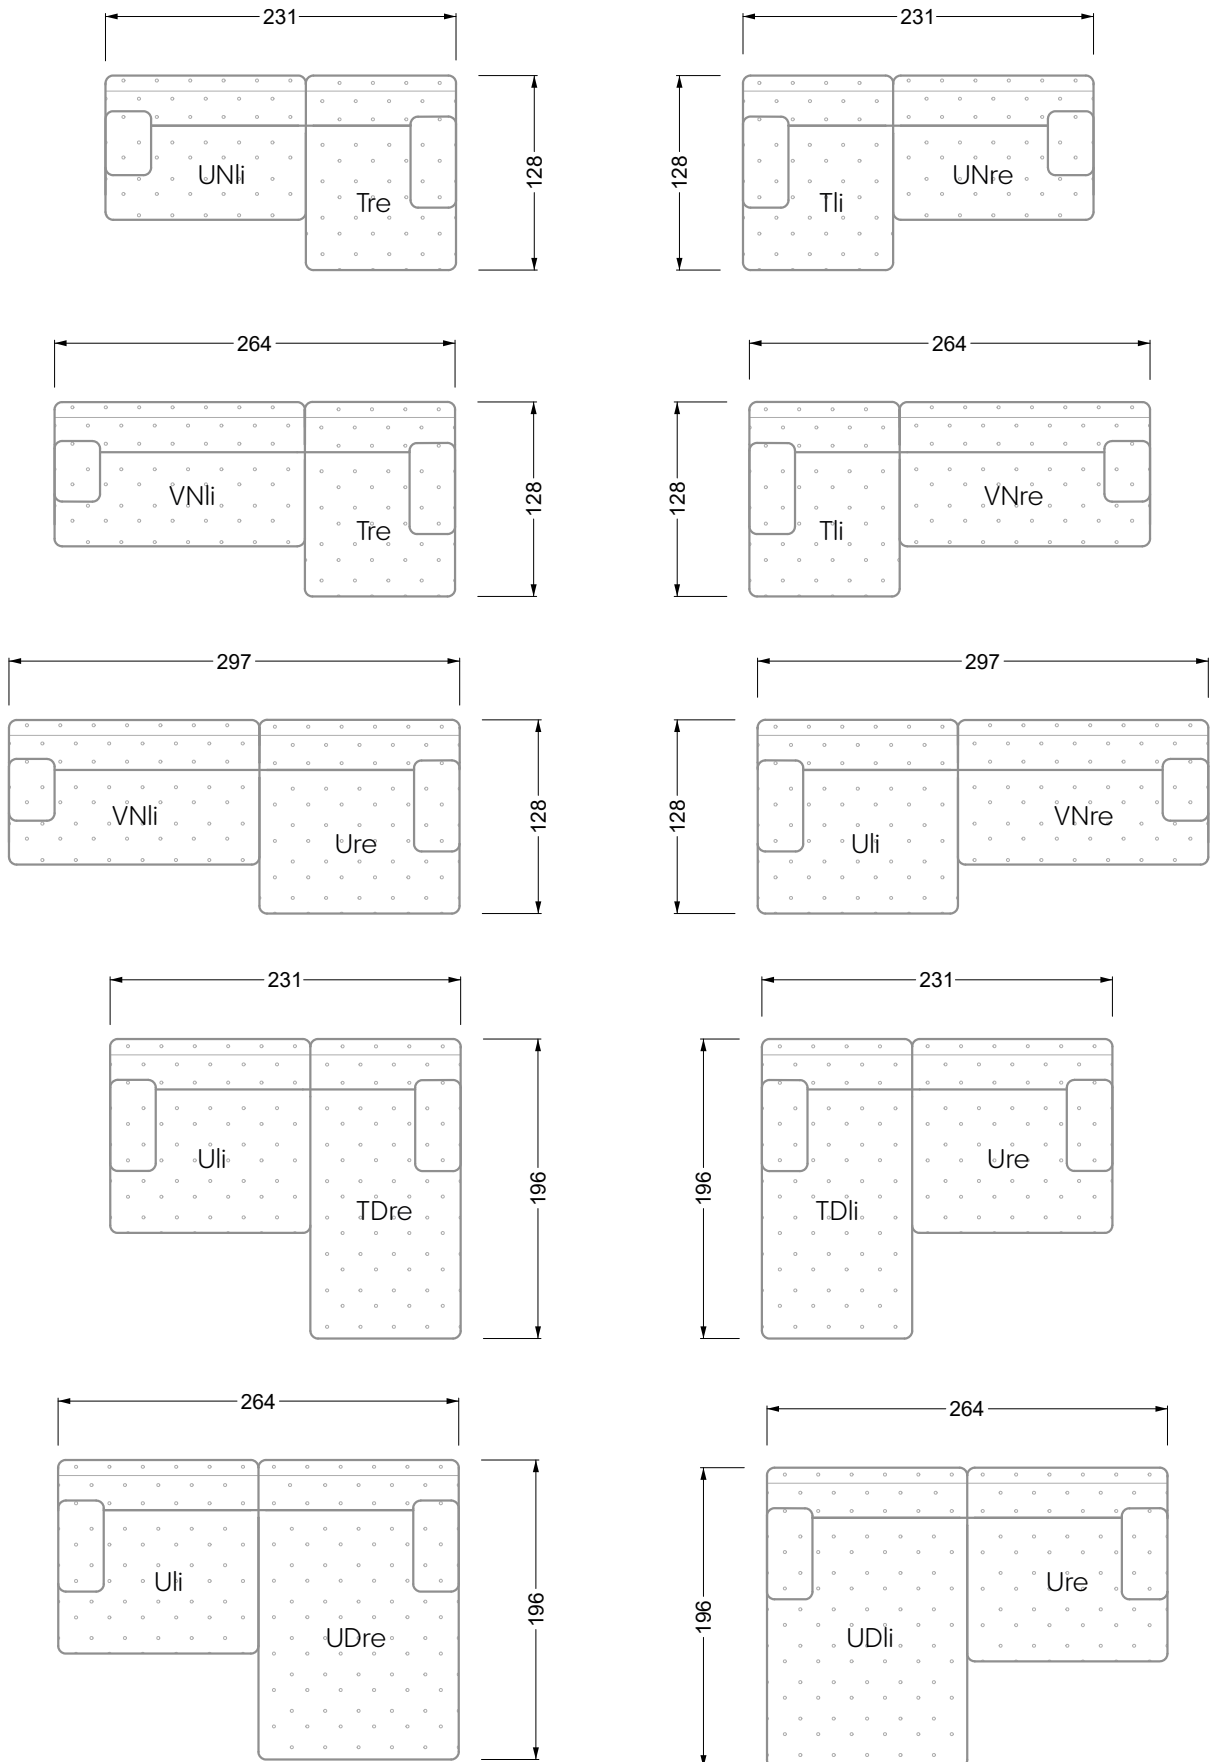

Edgy

107 • Corner sofas with short daybed

Edgy

107 • Corner sofas with long daybed

Edgy

107 • Asymmetrical corner sofas

Edgy

107 • Corner sofas seat depth 64 cm / 104 cm

Edgy

107 • Corner sofas seat depth 64 cm / 104 cm

recommendation for cushions: **D 108 Q**

recommendation for cushions: **D 108 Q**

Cloud 7

154 • Single elements • Longchair

Cloud 7

154 • Large combinations

Ocean 7

158 • Corner sofas seat depth 62 cm

Ocean 7

158 • Corner sofas seat depth 62 / 95 cm

W104-160
bed surface 160 x 200 cm

W104-180
bed surface 180 x 200 cm

W104-200
bed surface 200 x 200 cm

Box spring system mattress

width: 202,5 cm

W 129-160

6-some

width: 243,0 cm

SET 1.3

W 129-160

7-some

width: 283,5 cm