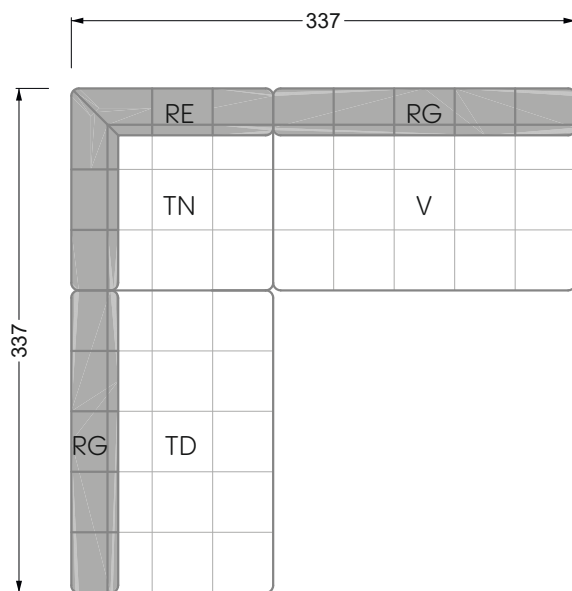

The dimensions apply to free-standing parts.

All sides of the sofa have a genuine upholstered side and can also be placed individually in the room.

If two individual parts are joined together, 6 cm (3 cm per element) must be subtracted on the extension sides, as the foam is compressed during joining.

Balao

104 • Corner sofas with short daybed &
assembled backrests

Balao

104 • Corner sofas with short daybed
assembled arm- and backrests

The dimensions apply to free-standing parts.

The add-on parts have an upholstery without rounding on the sides.

The end and individual parts have a rounding on these free sides (6CM).

This means that in case of a free combination of individual parts, 6cm must be deducted from the sides on the frame.

Edgy

107 • Corner sofas with long daybed

Edgy

107 • Asymmetrical corner sofas

Edgy

107 • Asymmetrical corner sofas

Edgy

107 • Corner sofas seat depth 64 cm / 104 cm

Recommendation for cushions: **D 108 Q**

Recommendation for cushions: **D 108 Q**