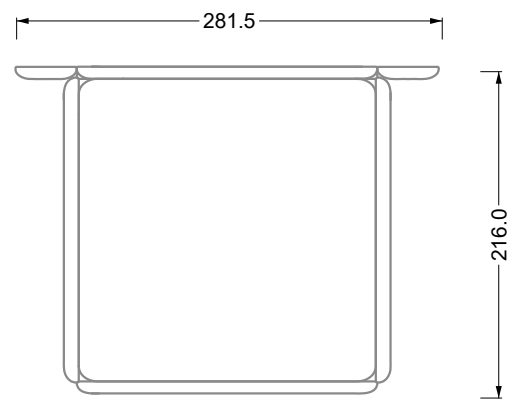

6-some

width: 243,0 cm

SET 1.2

W 129-180

7-some

width: 283,5 cm

SET 3

W 129-180

8-some

width: 324,0 cm

9-some

width: 364,5 cm

W 129-180

5-some
width: 202,5 cm

6-some
width: 243,0 cm

SET 2.2

W 129-180

7-some

width: 283,5 cm

8-some

width: 324,0 cm

9-some

width: 364,5 cm

W 129-200

W 129-200

5-some

width: 202,5 cm

6-some

width: 243,0 cm

W 129-200

7-some
width: 283,5 cm

8-some
width: 324,0 cm