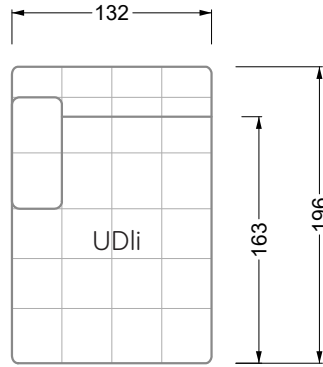

Edgy

107 • Corner sofas with short daybed

Edgy

107 • Corner sofas with long daybed

Edgy

107 • Asymmetrical corner sofas

Edgy

107 • Corner sofas seat depth 64 cm / 104 cm

Edgy

107 • Corner sofas seat depth 64 cm / 104 cm

recommendation for cushions: **D 108 Q**

recommendation for cushions: **D 108 Q**

Cloud 7

154 • Single elements • Longchair

Cloud 7

154 • Large combinations

Cold foam mattress

W 129-160
bed surface
160 x 200 cm

W 129-180
bed surface
180 x 200 cm

W 129-200
bed surface
200 x 200 cm

A

RP 129-80

B

RP 129-100

width: 202,5 cm

W 129-160

6-some

width: 243,0 cm

SET 1.3

W 129-160

7-some

width: 283,5 cm