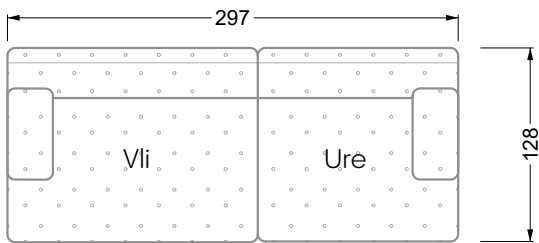

Edgy

107 • Corner sofas with short daybed

Edgy

107 • Corner sofas with long daybed

Edgy

107 • Asymmetrical corner sofas

Edgy

107 • Corner sofas seat depth 64 cm / 104 cm

Edgy

107 • Corner sofas seat depth 64 cm / 104 cm

recommendation for cushions: **D 108 Q**

recommendation for cushions: **D 108 Q**

Cloud 7

154 • Single elements • Longchair

Cloud 7

154 • Large combinations

Ocean 7

158 • Corner sofas seat depth 62 cm

Ocean 7

158 • Corner sofas seat depth 62 / 95 cm

W104-160
bed surface 160 x 200 cm

W104-180
bed surface 180 x 200 cm

W104-200
bed surface 200 x 200 cm

Box spring system mattress

Cold foam mattress

W 129-160
bed surface
160 x 200 cm

W 129-180
bed surface
180 x 200 cm

W 129-200
bed surface
200 x 200 cm

A

RP 129-80

B

RP 129-100