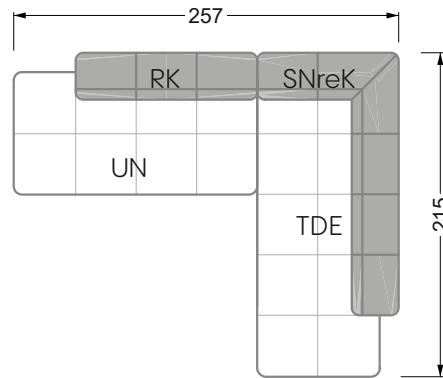

Balao

104 • Corner sofas with short daybed &
assembled backrests

Balao

104 • Corner sofas with short daybed
assembled arm- and backrests

The dimensions apply to free-standing parts.

The add-on parts have an upholstery without rounding on the sides.

The end and individual parts have a rounding on these free sides (6CM).

This means that in case of a free combination of individual parts, 6cm must be deducted from the sides on the frame.

Edgy

107 • Corner sofas with long daybed

Edgy

107 • Asymmetrical corner sofas

Edgy

107 • Asymmetrical corner sofas

Edgy

107 • Corner sofas seat depth 64 cm / 104 cm

Recommendation for cushions: **D 108 Q**

Recommendation for cushions: **D 108 Q**