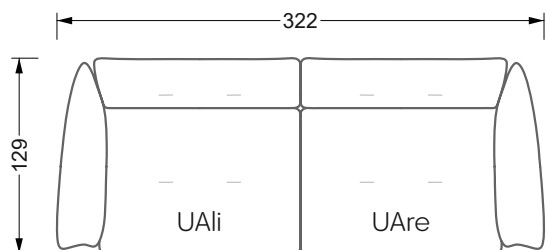

The dimensions apply to free-standing parts.

All sides of the sofa have a genuine upholstered side and can also be placed individually in the room.

If two individual parts are joined together, 6 cm (3 cm per element) must be subtracted on the extension sides, as the foam is compressed during joining.