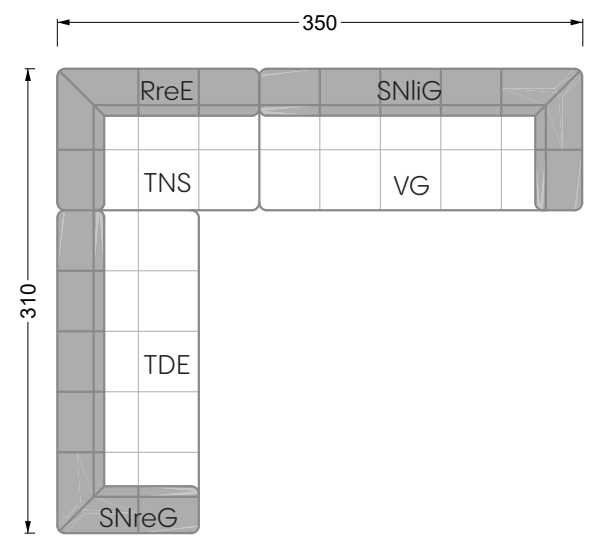

Balao

104 • Corner sofas with long daybed &
assembled backrests

Balao

104 • Corner sofas with short daybed &
assembled backrests

Balao

104 • Corner sofas with short daybed
assembled arm- and backrests

The dimensions apply to free-standing parts.

Edgy

107 • Corner sofas with short daybed

Edgy

107 • Corner sofas with long daybed

Edgy

107 • Asymmetrical corner sofas

Edgy

107 • Corner sofas seat depth 64 cm / 104 cm

Edgy

107 • Corner sofas seat depth 64 cm / 104 cm

recommendation for cushions: **D 108 Q**

recommendation for cushions: **D 108 Q**

Cloud 7

154 • Single elements • Longchair

Cloud 7

154 • Large combinations

Ocean 7

158 • Corner sofas seat depth 62 cm

Ocean 7

158 • Corner sofas seat depth 62 / 95 cm

W104-160
bed surface 160 x 200 cm

W104-180
bed surface 180 x 200 cm

W104-200
bed surface 200 x 200 cm

Box spring system mattress