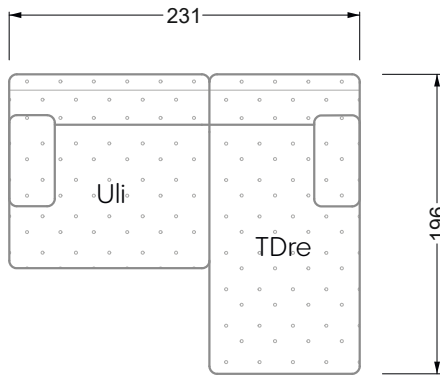

Edgy

107 • Asymmetrical corner sofas

Edgy

107 • Asymmetrical corner sofas

Edgy

107 • Corner sofas seat depth 64 cm / 104 cm

Recommendation for cushions: **D 108 Q**

Recommendation for cushions: **D 108 Q**

Ohlinda

118 • Corner sofas with arm- and backrests

Cocoa Island

119 • Corner sofas seat depth 62cm/95 cm

Cloud 7

154 • Large combinations

Ocean 7

158 • Corner sofas seat depth 95 cm

Ocean 7

158 • Corner sofas seat depth 62 / 95 cm

W104-160
Bed surface 160 x 200 cm

W104-180
Bed surface 180 x 200 cm

W104-200
Bed surface 200 x 200 cm

Box spring system mattress

Cold foam mattress

W 129-160

Bed surface
160 x 200 cm

W 129-180

Bed surface
180 x 200 cm

W 129-200

Bed surface
200 x 200 cm

A
RP 129-80

B
RP 129-100

C
RP 129-120