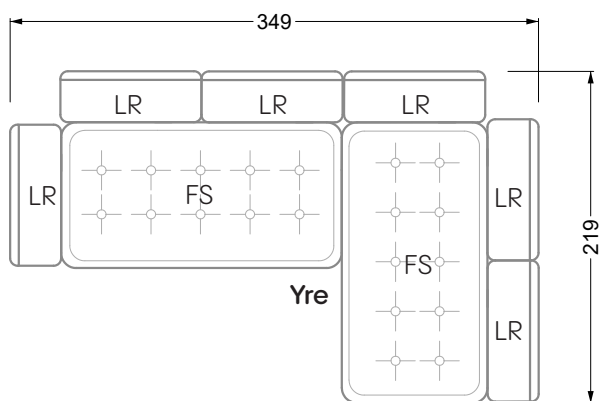

Balao

104 • Corner sofas with long daybed &
assembled backrests

Balao

104 • Corner sofas with short daybed &
assembled backrests

Balao

104 • Corner sofas with short daybed
assembled arm- and backrests

The dimensions apply to free-standing parts.

Edgy

107 • Corner sofas with short daybed

Edgy

107 • Corner sofas with long daybed

Edgy

107 • Asymmetrical corner sofas

Edgy

107 • Corner sofas seat depth 64 cm / 104 cm

Edgy

107 • Corner sofas seat depth 64 cm / 104 cm

recommendation for cushions: **D 108 Q**

recommendation for cushions: **D 108 Q**

Cloud 7

154 • Single elements • Longchair

Cloud 7

154 • Large combinations

Ocean 7

158 • Corner sofas seat depth 62 cm

Ocean 7

158 • Corner sofas seat depth 62 / 95 cm

W104-160
bed surface 160 x 200 cm

W104-180
bed surface 180 x 200 cm

W104-200
bed surface 200 x 200 cm

Box spring system mattress