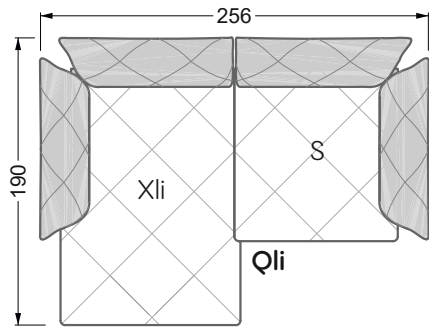

The dimensions apply to free-standing parts.

All sides of the sofa have a genuine upholstered side and can also be placed individually in the room.

If two individual parts are joined together, 6 cm (3 cm per element) must be subtracted on the extension sides, as the foam is compressed during joining.

Balao

104 • Corner sofas with short daybed &
assembled backrests

Balao

104 • Corner sofas with short daybed
assembled arm- and backrests

The dimensions apply to free-standing parts.

The add-on parts have an upholstery without rounding on the sides.

The end and individual parts have a rounding on these free sides (6CM).

This means that in case of a free combination of individual parts, 6cm must be deducted from the sides on the frame.

Edgy

107 • Corner sofas with long daybed

Edgy

107 • Asymmetrical corner sofas

Edgy

107 • Asymmetrical corner sofas

Edgy

107 • Corner sofas seat depth 64 cm / 104 cm

Recommendation for cushions: **D 108 Q**

Recommendation for cushions: **D 108 Q**