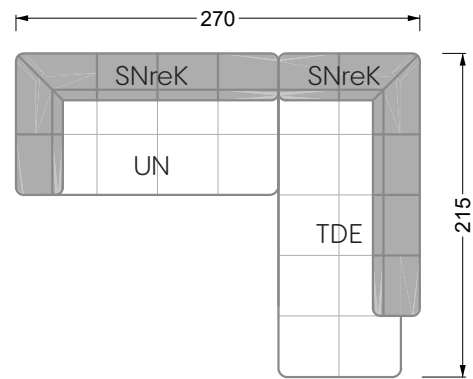

Balao

104 • Corner sofas with long daybed &
assembled backrests

Balao

104 • Corner sofas with short daybed &
assembled backrests

Balao

104 • Corner sofas with short daybed
assembled arm- and backrests

The dimensions apply to free-standing parts.

The add-on parts have an upholstery without rounding on the sides.

The end and individual parts have a rounding on their free sides (6CM).

This means that in case of a free combination of individual parts, 6cm must be deducted from the sides on the frame.

Edgy

107 • Corner sofas with short daybed

Edgy

107 • Corner sofas with long daybed

Edgy

107 • Asymmetrical corner sofas

Edgy

107 • Corner sofas seat depth 64 cm / 104 cm

Edgy

107 • Corner sofas seat depth 64 cm / 104 cm

recommendation for cushions: **D 108 Q**

recommendation for cushions: **D 108 Q**

Cloud 7

154 • Single elements • Longchair

Cloud 7

154 • Large combinations