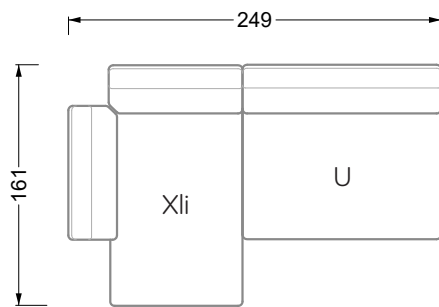

Edgy

107 • Corner sofas with short daybed

Edgy

107 • Corner sofas with long daybed

Edgy

107 • Asymmetrical corner sofas

Edgy

107 • Corner sofas seat depth 64 cm / 104 cm

Edgy

107 • Corner sofas seat depth 64 cm / 104 cm

recommendation for cushions: **D 108 Q**

recommendation for cushions: **D 108 Q**

Cloud 7

154 • Single elements • Longchair

Cloud 7

154 • Large combinations

Ocean 7

158 • Corner sofas seat depth 62 cm

Ocean 7

158 • Corner sofas seat depth 62 / 95 cm

W104-160
bed surface 160 x 200 cm

W104-180
bed surface 180 x 200 cm

W104-200
bed surface 200 x 200 cm

Box spring system mattress

width: 202,5 cm

W 129-160

6-some

width: 243,0 cm

SET 1.3

W 129-160

7-some

width: 283,5 cm