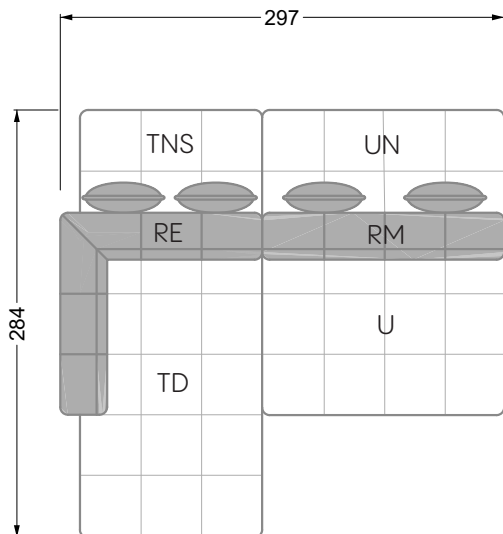

Balao

104 • Corner sofas with long daybed &
assembled backrests

Balao

104 • Corner sofas with short daybed &
assembled backrests

Balao

104 • Corner sofas with short daybed
assembled arm- and backrests

The dimensions apply to free-standing parts.

The add-on parts have an upholstery without rounding on the sides.

The end and individual parts have a rounding on their free sides (6CM).

This means that in case of a free combination of individual parts, 6cm must be deducted from the sides on the frame.

Edgy

107 • Corner sofas with short daybed

Edgy

107 • Corner sofas with long daybed

Edgy

107 • Asymmetrical corner sofas

Edgy

107 • Corner sofas seat depth 64 cm / 104 cm

Edgy

107 • Corner sofas seat depth 64 cm / 104 cm

recommendation for cushions: **D 108 Q**

recommendation for cushions: **D 108 Q**

Cloud 7

154 • Single elements • Longchair

Cloud 7

154 • Large combinations