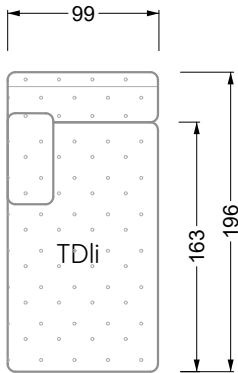

Edgy

107 • Corner sofas with short daybed

Edgy

107 • Corner sofas with long daybed

Edgy

107 • Asymmetrical corner sofas

Edgy

107 • Corner sofas seat depth 64 cm / 104 cm

Edgy

107 • Corner sofas seat depth 64 cm / 104 cm

recommendation for cushions: **D 108 Q**

recommendation for cushions: **D 108 Q**

Cloud 7

154 • Single elements • Longchair

Cloud 7

154 • Large combinations

Cold foam mattress

W 129-160
bed surface
160 x 200 cm

W 129-180
bed surface
180 x 200 cm

W 129-200
bed surface
200 x 200 cm

A

RP 129-80

B

RP 129-100

width: 202,5 cm

W 129-160

6-some

width: 243,0 cm

SET 1.3

W 129-160

7-some

width: 283,5 cm