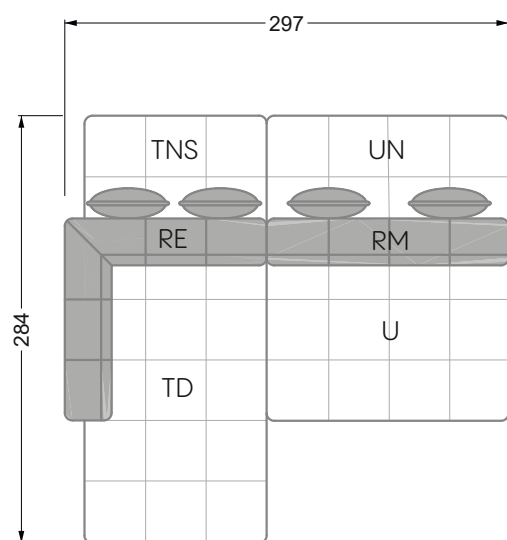

The end and individual parts have a rounding on these free sides (6CM).

This means that in case of a free combination of individual parts, 6cm must be deducted from the sides on the frame.

Edgy

107 • Corner sofas with long daybed

Edgy

107 • Asymmetrical corner sofas

Edgy

107 • Asymmetrical corner sofas

Edgy

107 • Corner sofas seat depth 64 cm / 104 cm

Recommendation for cushions: **D 108 Q**

Recommendation for cushions: **D 108 Q**

Ohlinda

118 • Corner sofas with arm- and backrests

Cocoa Island

119 • Corner sofas seat depth 62cm/95 cm

Cloud 7

154 • Large combinations

Ocean 7

158 • Corner sofas seat depth 95 cm