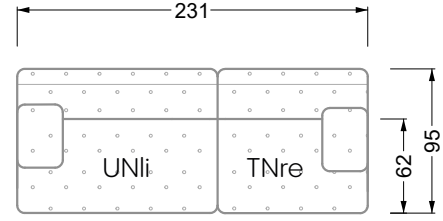

Edgy

107 • Corner sofas with short daybed

Edgy

107 • Corner sofas with long daybed

Edgy

107 • Asymmetrical corner sofas

Edgy

107 • Corner sofas seat depth 64 cm / 104 cm

Edgy

107 • Corner sofas seat depth 64 cm / 104 cm

recommendation for cushions: **D 108 Q**

recommendation for cushions: **D 108 Q**

Cloud 7

154 • Single elements • Longchair

Cloud 7

154 • Large combinations

Ocean 7

158 • Corner sofas seat depth 62 cm

Ocean 7

158 • Corner sofas seat depth 62 / 95 cm

W104-160
bed surface 160 x 200 cm

W104-180
bed surface 180 x 200 cm

W104-200
bed surface 200 x 200 cm

Box spring system mattress