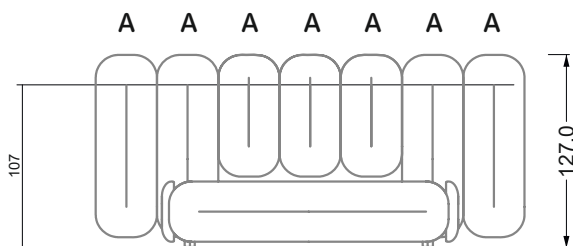

SET 2.3

W 129-160

7-some

Width: 283,5 cm

8-some

Width: 324,0 cm

9-some

Width: 364,5 cm

W 129-180

Bed drawer can also be
turned 90 degrees

W 129-180

W 129-180

5-some

Width: 202,5 cm

6-some

Width: 243,0 cm

W 129-180

7-some

Width: 283,5 cm

8-some

Width: 324,0 cm

9-some

Width: 364,5 cm

W 129-180

5-some

Width: 202,5 cm

W 129-180

6-some

Width: 243,0 cm

SET 1.2

W 129-180

7-some