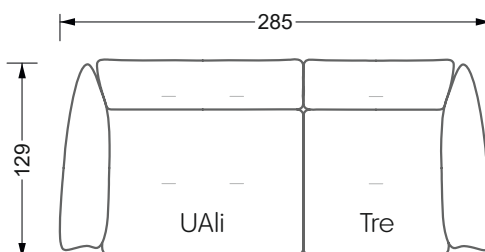

Beds

104 / Balaa0 Bed	123
129 / Creole Bed	124
130 / Fey0 Bed	155
154 / Cloud 7 Bed	156

Couch- & Coffeetables	157
----------------------------------	-----

Armchairs	158
------------------	-----

Dining & Chairs	159
----------------------------	-----

The dimensions apply to free-standing parts.

All sides of the sofa have a genuine upholstered side and can also be placed individually in the room.

If two individual parts are joined together, 6 cm (3 cm per element) must be subtracted on the extension sides, as the foam is compressed during joining.