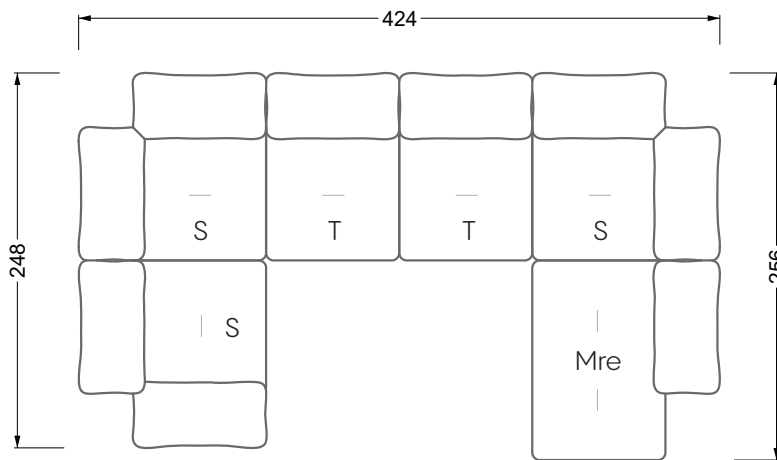

Balao

104 • Corner sofas with long daybed &
assembled backrests

Balao

104 • Corner sofas with short daybed &
assembled backrests

Balao

104 • Corner sofas with short daybed
assembled arm- and backrests

The dimensions apply to free-standing parts.

Edgy

107 • Corner sofas with short daybed

Edgy

107 • Corner sofas with long daybed

Edgy

107 • Asymmetrical corner sofas

Edgy

107 • Corner sofas seat depth 64 cm / 104 cm

width: 202,5 cm

W 129-160

6-some

width: 243,0 cm

SET 1.3

W 129-160

7-some

width: 283,5 cm

9-some

width: 364,5 cm

W130-160
Bed surface 160 x 200 cm

W130-180
Bed surface 180 x 200 cm

W130-200
Bed surface 200 x 200 cm

W154-160
Bed surface 160 x 200 cm

W154-180
Bed surface 180 x 200 cm

W154-200
Bed surface 200 x 200 cm