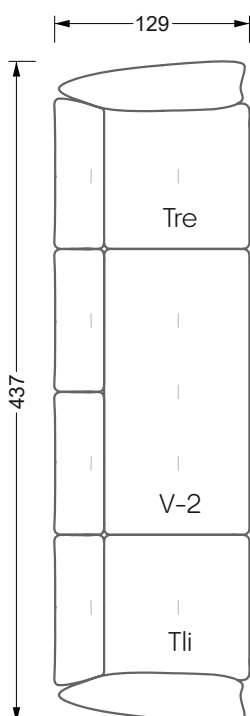

The dimensions apply to free-standing parts.

All sides of the sofa have a genuine upholstered side and can also be placed individually in the room.

If two individual parts are joined together, 6 cm (3 cm per element) must be subtracted on the extension sides, as the foam is compressed during joining.

Balao

104 • Corner sofas with short daybed &
assembled backrests

Balao

104 • Corner sofas with short daybed
assembled arm- and backrests

The dimensions apply to free-standing parts.

The add-on parts have an upholstery without rounding on the sides.

The end and individual parts have a rounding on these free sides (6CM).

This means that in case of a free combination of individual parts, 6cm must be deducted from the sides on the frame.

Edgy

107 • Corner sofas with long daybed

SET 2.3

W 129-160

7-some

Width: 283,5 cm

8-some

Width: 324,0 cm

9-some

Width: 364,5 cm