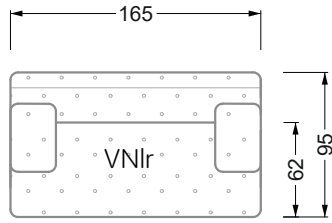

Ohlinda

118 • Corner sofas with arm- and backrests

Cocoa Island

119 • Corner sofas seat depth 62cm/95 cm

Cloud 7

154 • Large combinations

Ocean 7

158 • Corner sofas seat depth 95 cm

Bed surface
160 x 200 cm

W 129-180

Bed surface
180 x 200 cm

W 129-200

Bed surface
200 x 200 cm

A
RP 129-80

B
RP 129-100

C
RP 129-120