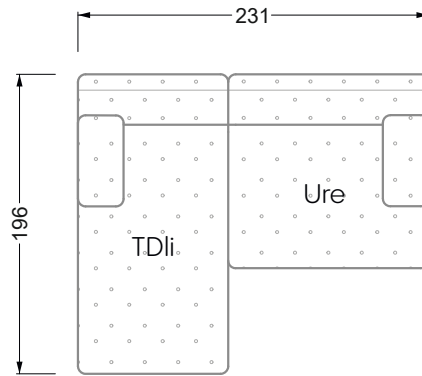

Edgy

107 • Asymmetrical corner sofas

Edgy

107 • Asymmetrical corner sofas

Edgy

107 • Corner sofas seat depth 64 cm / 104 cm

Recommendation for cushions: **D 108 Q**

Recommendation for cushions: **D 108 Q**

Ohlinda

118 • Corner sofas with arm- and backrests

Cocoa Island

119 • Corner sofas seat depth 62cm/95 cm

Cloud 7

154 • Large combinations

Ocean 7

158 • Corner sofas seat depth 95 cm

Ocean 7

158 • Corner sofas seat depth 62 / 95 cm

W104-160
Bed surface 160 x 200 cm

W104-180
Bed surface 180 x 200 cm

W104-200
Bed surface 200 x 200 cm

Box spring system mattress

Cold foam mattress

W 129-160

Bed surface
160 x 200 cm

W 129-180

Bed surface
180 x 200 cm

W 129-200

Bed surface
200 x 200 cm

A
RP 129-80

B
RP 129-100

C
RP 129-120