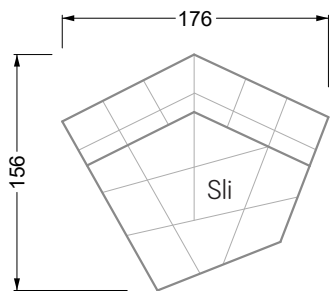

Edgy

107 • Corner sofas with short daybed

Edgy

107 • Corner sofas with long daybed

Edgy

107 • Asymmetrical corner sofas

Edgy

107 • Corner sofas seat depth 64 cm / 104 cm

Edgy

107 • Corner sofas seat depth 64 cm / 104 cm

recommendation for cushions: **D 108 Q**

recommendation for cushions: **D 108 Q**

Cloud 7

154 • Single elements • Longchair

Cloud 7

154 • Large combinations

Ocean 7

158 • Corner sofas seat depth 62 cm

Ocean 7

158 • Corner sofas seat depth 62 / 95 cm

W104-160
bed surface 160 x 200 cm

W104-180
bed surface 180 x 200 cm

W104-200
bed surface 200 x 200 cm

Box spring system mattress

Cold foam mattress

W 129-160
bed surface
160 x 200 cm

W 129-180
bed surface
180 x 200 cm

W 129-200
bed surface
200 x 200 cm

A

RP 129-80

B

RP 129-100