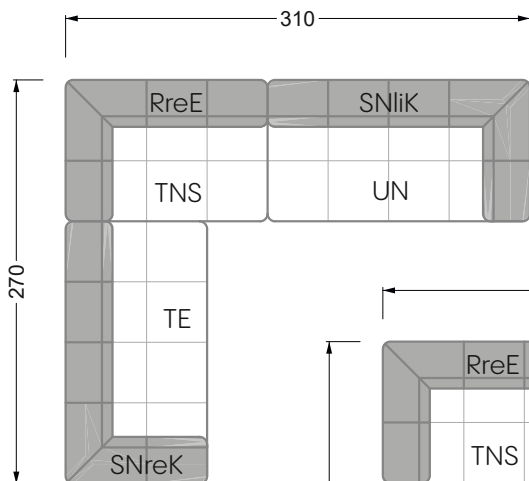

Balao

104 • Corner sofas with short daybed &
assembled backrests

Balao

104 • Corner sofas with short daybed
assembled arm- and backrests

The dimensions apply to free-standing parts.

The add-on parts have an upholstery without rounding on the sides.

The end and individual parts have a rounding on these free sides (6CM).

This means that in case of a free combination of individual parts, 6cm must be deducted from the sides on the frame.

Edgy

107 • Corner sofas with long daybed

Edgy

107 • Asymmetrical corner sofas

Edgy

107 • Asymmetrical corner sofas

Edgy

107 • Corner sofas seat depth 64 cm / 104 cm

Recommendation for cushions: **D 108 Q**

Recommendation for cushions: **D 108 Q**

Ohlinda

118 • Corner sofas with arm- and backrests

Cocoa Island

119 • Corner sofas seat depth 62cm/95 cm

Cloud 7

154 • Large combinations

Ocean 7

158 • Corner sofas seat depth 95 cm