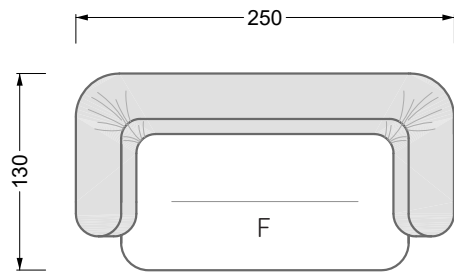

Balao

104 • Corner sofas with long daybed &
assembled backrests

Balao

104 • Corner sofas with short daybed &
assembled backrests

Balao

104 • Corner sofas with short daybed
assembled arm- and backrests

The dimensions apply to free-standing parts.

The add-on parts have an upholstery without rounding on the sides.

The end and individual parts have a rounding on their free sides (6CM).

This means that in case of a free combination of individual parts, 6cm must be deducted from the sides on the frame.

Edgy

107 • Corner sofas with short daybed

Edgy

107 • Corner sofas with long daybed

Edgy

107 • Asymmetrical corner sofas

Edgy

107 • Corner sofas seat depth 64 cm / 104 cm

width: 202,5 cm

W 129-160

6-some

width: 243,0 cm

SET 1.3

W 129-160

7-some

width: 283,5 cm