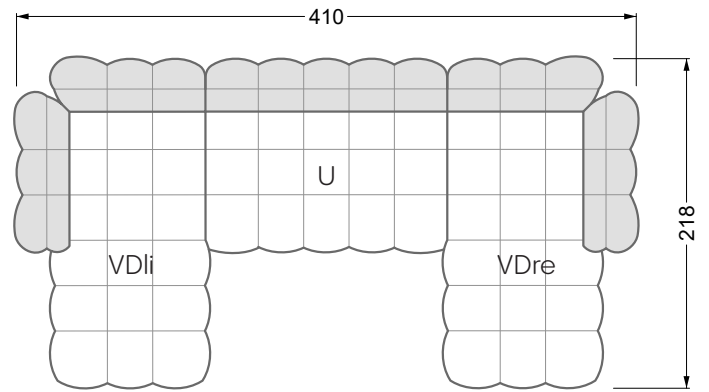

Balao

104 • Corner sofas with long daybed &
assembled backrests

Balao

104 • Corner sofas with short daybed &
assembled backrests

Balao

104 • Corner sofas with short daybed
assembled arm- and backrests

The dimensions apply to free-standing parts.

The add-on parts have an upholstery without rounding on the sides.

The end and individual parts have a rounding on their free sides (6CM).

This means that in case of a free combination of individual parts, 6cm must be deducted from the sides on the frame.

Edgy

107 • Corner sofas with short daybed

Edgy

107 • Corner sofas with long daybed

Edgy

107 • Asymmetrical corner sofas

Edgy

107 • Corner sofas seat depth 64 cm / 104 cm

Edgy

107 • Corner sofas seat depth 64 cm / 104 cm

recommendation for cushions: **D 108 Q**

recommendation for cushions: **D 108 Q**

Cloud 7

154 • Single elements • Longchair

Cloud 7

154 • Large combinations