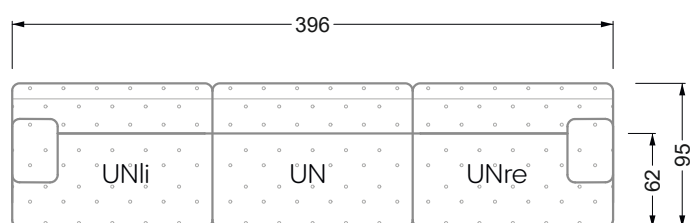

Ohlinda

118 • Corner sofas with arm- and backrests

Cocoa Island

119 • Corner sofas seat depth 62cm/95 cm

Cloud 7

154 • Large combinations

Ocean 7

158 • Corner sofas seat depth 95 cm