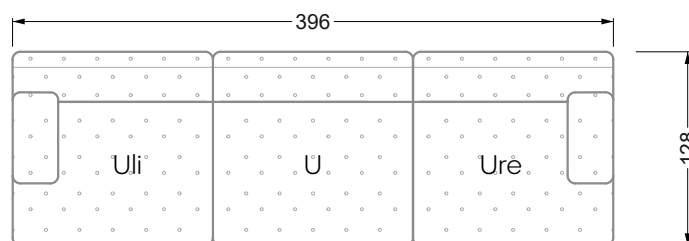

Ohlinda

118 • Corner sofas with arm- and backrests

Cocoa Island

119 • Corner sofas seat depth 62cm/95 cm

Cloud 7

154 • Large combinations

Ocean 7

158 • Corner sofas seat depth 95 cm

Ocean 7

158 • Corner sofas seat depth 62 / 95 cm

W104-160
Bed surface 160 x 200 cm

W104-180
Bed surface 180 x 200 cm

W104-200
Bed surface 200 x 200 cm

Box spring system mattress

Cold foam mattress

W 129-160

Bed surface
160 x 200 cm

W 129-180

Bed surface
180 x 200 cm

W 129-200

Bed surface
200 x 200 cm

A
RP 129-80

B
RP 129-100

C
RP 129-120