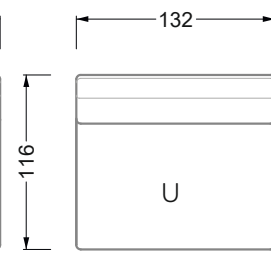

Ohlinda

118 • Corner sofas with arm- and backrests

Cocoa Island

119 • Corner sofas seat depth 62cm/95 cm

Cloud 7

154 • Large combinations

Ocean 7

158 • Corner sofas seat depth 95 cm

Bed surface
160 x 200 cm

W 129-180

Bed surface
180 x 200 cm

W 129-200

Bed surface
200 x 200 cm

A
RP 129-80

B
RP 129-100

C
RP 129-120