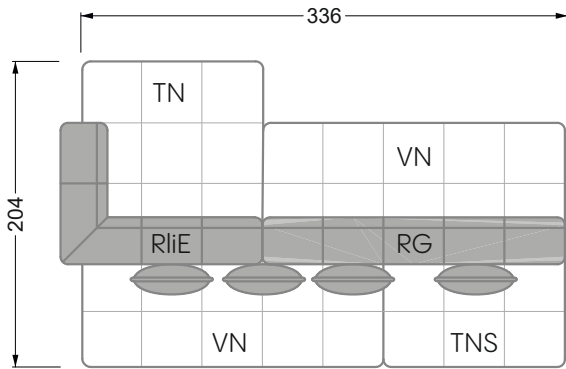

The end and individual parts have a rounding on these free sides (6CM).

This means that in case of a free combination of individual parts, 6cm must be deducted from the sides on the frame.

Edgy

107 • Corner sofas with long daybed

Edgy

107 • Asymmetrical corner sofas

Edgy

107 • Asymmetrical corner sofas

Edgy

107 • Corner sofas seat depth 64 cm / 104 cm

Recommendation for cushions: **D 108 Q**

Recommendation for cushions: **D 108 Q**

Ohlinda

118 • Corner sofas with arm- and backrests

Cocoa Island

119 • Corner sofas seat depth 62cm/95 cm

Cloud 7

154 • Large combinations

Ocean 7

158 • Corner sofas seat depth 95 cm