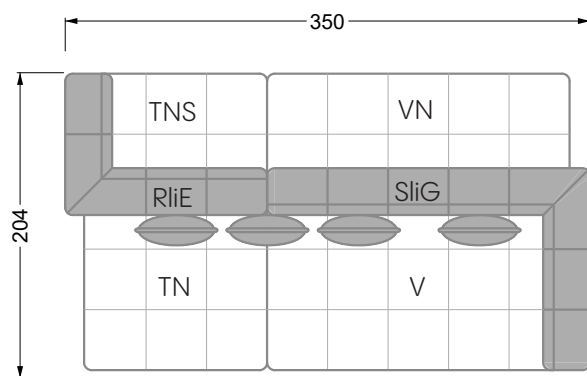

Edgy

107 • Corner sofas with short daybed

Edgy

107 • Corner sofas with long daybed

Edgy

107 • Asymmetrical corner sofas

Edgy

107 • Corner sofas seat depth 64 cm / 104 cm

Edgy

107 • Corner sofas seat depth 64 cm / 104 cm

recommendation for cushions: **D 108 Q**

recommendation for cushions: **D 108 Q**

Cloud 7

154 • Single elements • Longchair

Cloud 7

154 • Large combinations

Ocean 7

158 • Corner sofas seat depth 62 cm

Ocean 7

158 • Corner sofas seat depth 62 / 95 cm

W104-160
bed surface 160 x 200 cm

W104-180
bed surface 180 x 200 cm

W104-200
bed surface 200 x 200 cm

Box spring system mattress

Cold foam mattress

W 129-160
bed surface
160 x 200 cm

W 129-180
bed surface
180 x 200 cm

W 129-200
bed surface
200 x 200 cm

A

RP 129-80

B

RP 129-100