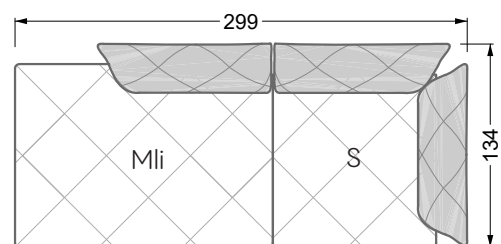

Balao

104 • Corner sofas with long daybed &
assembled backrests

Balao

104 • Corner sofas with short daybed &
assembled backrests

Balao

104 • Corner sofas with short daybed
assembled arm- and backrests

The dimensions apply to free-standing parts.

The add-on parts have an upholstery without rounding on the sides.

The end and individual parts have a rounding on their free sides (6CM).

This means that in case of a free combination of individual parts, 6cm must be deducted from the sides on the frame.

Edgy

107 • Corner sofas with short daybed

Edgy

107 • Corner sofas with long daybed

Edgy

107 • Asymmetrical corner sofas

Edgy

107 • Corner sofas seat depth 64 cm / 104 cm

width: 202,5 cm

W 129-160

6-some

width: 243,0 cm

SET 1.3

W 129-160

7-some

width: 283,5 cm