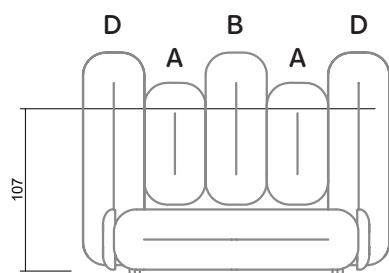

G

RP 129-200

W 129-160

W 129-160

W 129-160

4-some

width: 176,0 cm

W 129-160

5-some
width: 202,5 cm

6-some
width: 243,0 cm

W 129-160

7-some
width: 283,5 cm

8-some
width: 324,0 cm

9-some
width: 364,5 cm

W 129-160

5-some

width: 202,5 cm

W 129-160

6-some

width: 243,0 cm

SET 1.3

W 129-160

7-some

width: 283,5 cm