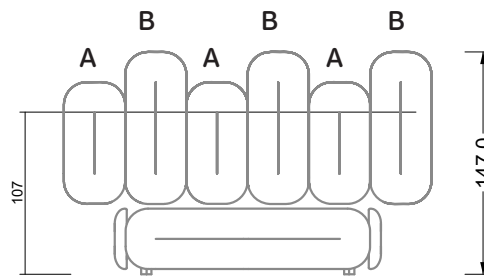

G

RP 129-200

W 129-160

W 129-160

W 129-160

4-some

width: 176,0 cm

W 129-160

5-some
width: 202,5 cm

6-some
width: 243,0 cm

W 129-160

7-some
width: 283,5 cm

8-some
width: 324,0 cm

9-some
width: 364,5 cm

W 129-160

5-some

width: 202,5 cm

W 129-160

6-some

width: 243,0 cm

SET 1.3

W 129-160

7-some

width: 283,5 cm