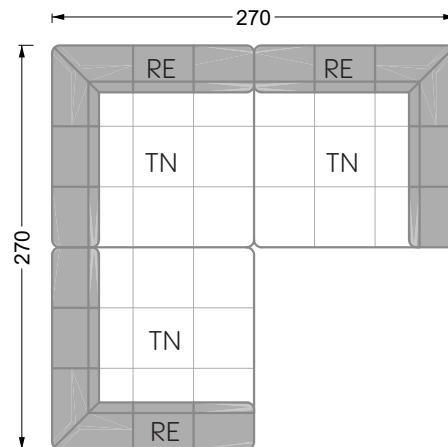

Balao

104 • Corner sofas with long daybed &
assembled backrests

Balao

104 • Corner sofas with short daybed &
assembled backrests

Balao

104 • Corner sofas with short daybed
assembled arm- and backrests

The dimensions apply to free-standing parts.

Edgy

107 • Corner sofas with short daybed

Edgy

107 • Corner sofas with long daybed

Edgy

107 • Asymmetrical corner sofas

Edgy

107 • Corner sofas seat depth 64 cm / 104 cm

Edgy

107 • Corner sofas seat depth 64 cm / 104 cm

recommendation for cushions: **D 108 Q**

recommendation for cushions: **D 108 Q**

Cloud 7

154 • Single elements • Longchair

Cloud 7

154 • Large combinations

width: 202,5 cm

W 129-160

6-some

width: 243,0 cm

SET 1.3

W 129-160

7-some

width: 283,5 cm