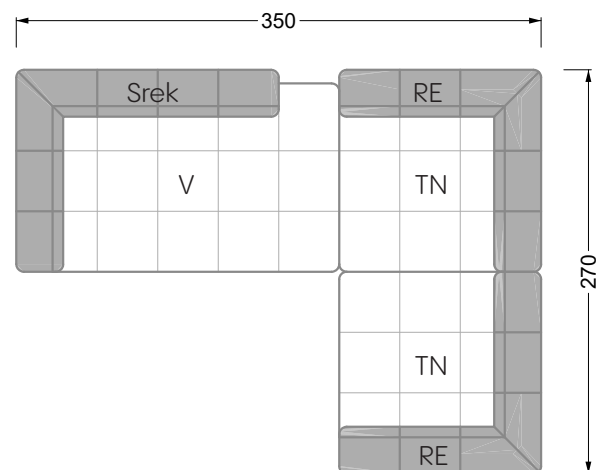

Balao

104 • Corner sofas with long daybed &
assembled backrests

Balao

104 • Corner sofas with short daybed &
assembled backrests

Balao

104 • Corner sofas with short daybed
assembled arm- and backrests

The dimensions apply to free-standing parts.

Edgy

107 • Corner sofas with short daybed

Edgy

107 • Corner sofas with long daybed

Edgy

107 • Asymmetrical corner sofas

Edgy

107 • Corner sofas seat depth 64 cm / 104 cm

Edgy

107 • Corner sofas seat depth 64 cm / 104 cm

recommendation for cushions: **D 108 Q**

recommendation for cushions: **D 108 Q**

Cloud 7

154 • Single elements • Longchair

Cloud 7

154 • Large combinations

Ocean 7

158 • Corner sofas seat depth 62 cm

Ocean 7

158 • Corner sofas seat depth 62 / 95 cm

W104-160
bed surface 160 x 200 cm

W104-180
bed surface 180 x 200 cm

W104-200
bed surface 200 x 200 cm

Box spring system mattress