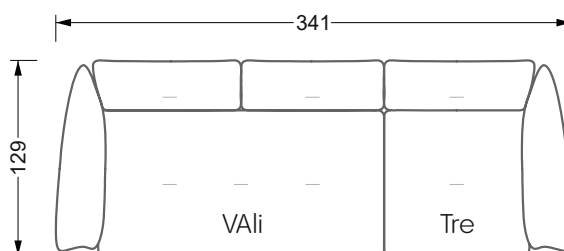

Beds

104 / Balaa0 Bed	123
129 / Creole Bed	124
130 / Fey0 Bed	155
154 / Cloud 7 Bed	156

Couch- & Coffeetables	157
----------------------------------	-----

Armchairs	158
------------------	-----

Dining & Chairs	159
----------------------------	-----

The dimensions apply to free-standing parts.

All sides of the sofa have a genuine upholstered side and can also be placed individually in the room.

If two individual parts are joined together, 6 cm (3 cm per element) must be subtracted on the extension sides, as the foam is compressed during joining.

Balao

104 • Corner sofas with short daybed &
assembled backrests

Balao

104 • Corner sofas with short daybed
assembled arm- and backrests

The dimensions apply to free-standing parts.

The add-on parts have an upholstery without rounding on the sides.

The end and individual parts have a rounding on these free sides (6CM).

This means that in case of a free combination of individual parts, 6cm must be deducted from the sides on the frame.

Edgy

107 • Corner sofas with long daybed