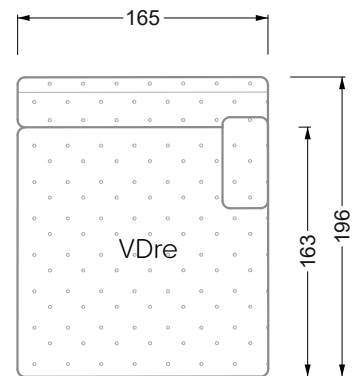

The end and individual parts have a rounding on these free sides (6CM).

This means that in case of a free combination of individual parts, 6cm must be deducted from the sides on the frame.

Edgy

107 • Corner sofas with long daybed

Edgy

107 • Asymmetrical corner sofas

Edgy

107 • Asymmetrical corner sofas

Edgy

107 • Corner sofas seat depth 64 cm / 104 cm

Recommendation for cushions: **D 108 Q**

Recommendation for cushions: **D 108 Q**

Ohlinda

118 • Corner sofas with arm- and backrests

Cocoa Island

119 • Corner sofas seat depth 62cm/95 cm

Cloud 7

154 • Large combinations

Ocean 7

158 • Corner sofas seat depth 95 cm

Bed surface
160 x 200 cm

W 129-180

Bed surface
180 x 200 cm

W 129-200

Bed surface
200 x 200 cm

A
RP 129-80

B
RP 129-100

C
RP 129-120