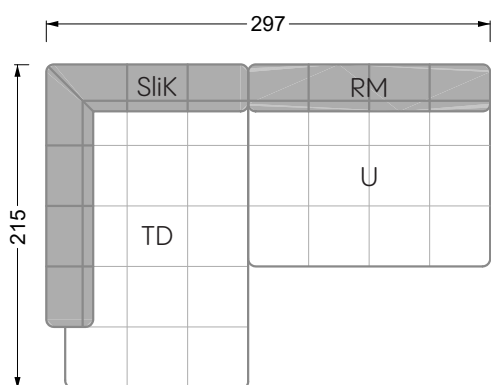

Balao

104 • Corner sofas with long daybed &
assembled backrests

Balao

104 • Corner sofas with short daybed &
assembled backrests

Balao

104 • Corner sofas with short daybed
assembled arm- and backrests

The dimensions apply to free-standing parts.

The add-on parts have an upholstery without rounding on the sides.

The end and individual parts have a rounding on their free sides (6CM).

This means that in case of a free combination of individual parts, 6cm must be deducted from the sides on the frame.

Edgy

107 • Corner sofas with short daybed

Edgy

107 • Corner sofas with long daybed

Edgy

107 • Asymmetrical corner sofas

Edgy

107 • Corner sofas seat depth 64 cm / 104 cm

Edgy

107 • Corner sofas seat depth 64 cm / 104 cm

recommendation for cushions: **D 108 Q**

recommendation for cushions: **D 108 Q**

Cloud 7

154 • Single elements • Longchair

Cloud 7

154 • Large combinations