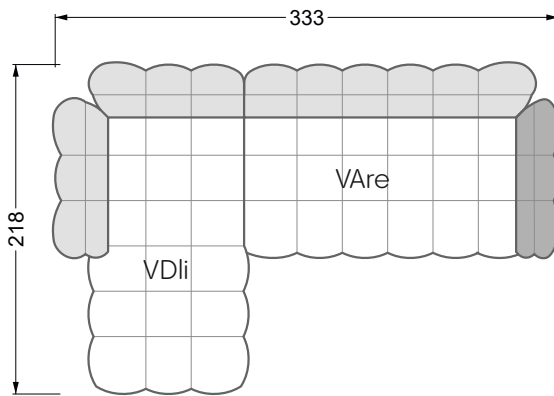

Beds

104 / Balaa0 Bed	123
129 / Creole Bed	124
130 / Fey0 Bed	155
154 / Cloud 7 Bed	156

Couch- & Coffeetables	157
----------------------------------	-----

Armchairs	158
------------------	-----

Dining & Chairs	159
----------------------------	-----

The dimensions apply to free-standing parts.

All sides of the sofa have a genuine upholstered side and can also be placed individually in the room.

If two individual parts are joined together, 6 cm (3 cm per element) must be subtracted on the extension sides, as the foam is compressed during joining.

Balao

104 • Corner sofas with short daybed &
assembled backrests

Balao

104 • Corner sofas with short daybed
assembled arm- and backrests

The dimensions apply to free-standing parts.

The add-on parts have an upholstery without rounding on the sides.

The end and individual parts have a rounding on these free sides (6CM).

This means that in case of a free combination of individual parts, 6cm must be deducted from the sides on the frame.

Edgy

107 • Corner sofas with long daybed