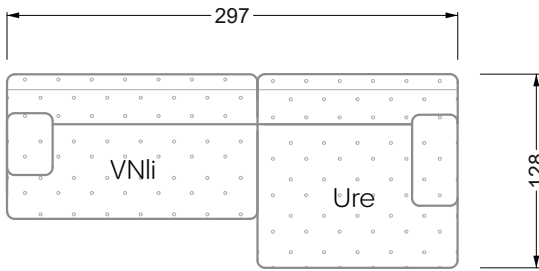

Edgy

107 • Asymmetrical corner sofas

Edgy

107 • Asymmetrical corner sofas

Edgy

107 • Corner sofas seat depth 64 cm / 104 cm

Recommendation for cushions: **D 108 Q**

Recommendation for cushions: **D 108 Q**

Ohlinda

118 • Corner sofas with arm- and backrests

Cocoa Island

119 • Corner sofas seat depth 62cm/95 cm

Cloud 7

154 • Large combinations

Ocean 7

158 • Corner sofas seat depth 95 cm

Ocean 7

158 • Corner sofas seat depth 62 / 95 cm

W104-160
Bed surface 160 x 200 cm

W104-180
Bed surface 180 x 200 cm

W104-200
Bed surface 200 x 200 cm

Box spring system mattress

Cold foam mattress

W 129-160

Bed surface
160 x 200 cm

W 129-180

Bed surface
180 x 200 cm

W 129-200

Bed surface
200 x 200 cm

A
RP 129-80

B
RP 129-100

C
RP 129-120