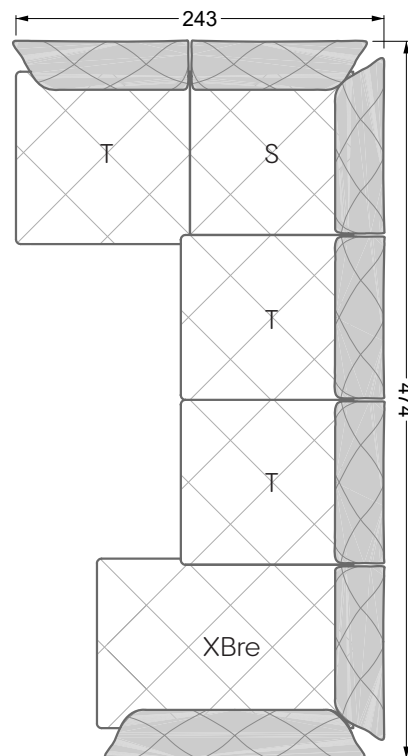

Balao

104 • Corner sofas with long daybed &
assembled backrests

Balao

104 • Corner sofas with short daybed &
assembled backrests

Balao

104 • Corner sofas with short daybed
assembled arm- and backrests

The dimensions apply to free-standing parts.

The add-on parts have an upholstery without rounding on the sides.

The end and individual parts have a rounding on their free sides (6CM).

This means that in case of a free combination of individual parts, 6cm must be deducted from the sides on the frame.

Edgy

107 • Corner sofas with short daybed

Edgy

107 • Corner sofas with long daybed

Edgy

107 • Asymmetrical corner sofas

Edgy

107 • Corner sofas seat depth 64 cm / 104 cm

Edgy

107 • Corner sofas seat depth 64 cm / 104 cm

recommendation for cushions: **D 108 Q**

recommendation for cushions: **D 108 Q**

Cloud 7

154 • Single elements • Longchair

Cloud 7

154 • Large combinations