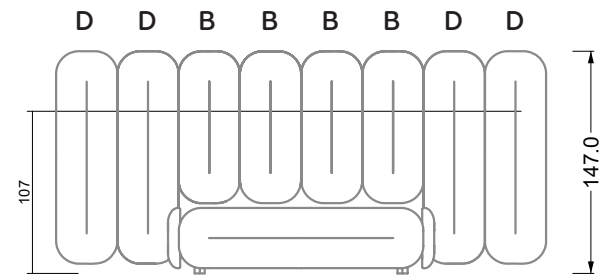

G

RP 129-200

W 129-160

W 129-160

W 129-160

4-some

width: 176,0 cm

W 129-160

5-some
width: 202,5 cm

6-some
width: 243,0 cm

W 129-160

7-some
width: 283,5 cm

8-some
width: 324,0 cm

9-some
width: 364,5 cm

W 129-160

5-some

width: 202,5 cm

W 129-160

6-some

width: 243,0 cm

SET 1.3

W 129-160

7-some

width: 283,5 cm