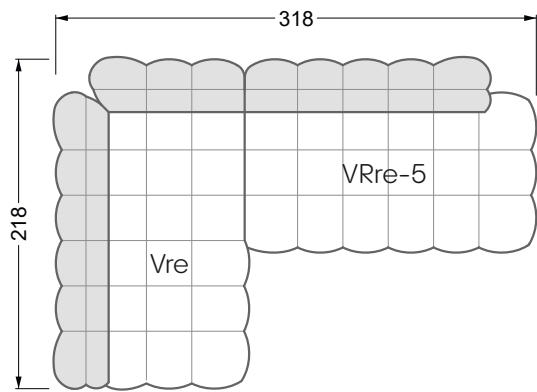

Beds

104 / Balaa0 Bed	123
129 / Creole Bed	124
130 / Fey0 Bed	155
154 / Cloud 7 Bed	156

Couch- & Coffeetables	157
----------------------------------	-----

Armchairs	158
------------------	-----

Dining & Chairs	159
----------------------------	-----

The dimensions apply to free-standing parts.

All sides of the sofa have a genuine upholstered side and can also be placed individually in the room.

If two individual parts are joined together, 6 cm (3 cm per element) must be subtracted on the extension sides, as the foam is compressed during joining.

Balao

104 • Corner sofas with short daybed &
assembled backrests

Balao

104 • Corner sofas with short daybed
assembled arm- and backrests

The dimensions apply to free-standing parts.

The add-on parts have an upholstery without rounding on the sides.

The end and individual parts have a rounding on these free sides (6CM).

This means that in case of a free combination of individual parts, 6cm must be deducted from the sides on the frame.

Edgy

107 • Corner sofas with long daybed