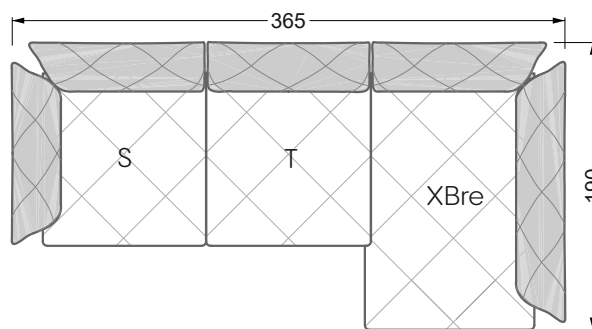

Balao

104 • Corner sofas with short daybed &
assembled backrests

Balao

104 • Corner sofas with short daybed
assembled arm- and backrests

The dimensions apply to free-standing parts.

The add-on parts have an upholstery without rounding on the sides.

The end and individual parts have a rounding on these free sides (6CM).

This means that in case of a free combination of individual parts, 6cm must be deducted from the sides on the frame.

Edgy

107 • Corner sofas with long daybed

Edgy

107 • Asymmetrical corner sofas

Edgy

107 • Asymmetrical corner sofas

Edgy

107 • Corner sofas seat depth 64 cm / 104 cm

Recommendation for cushions: **D 108 Q**

Recommendation for cushions: **D 108 Q**