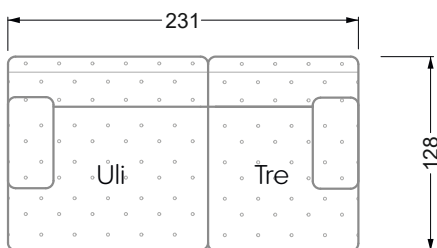

Edgy

107 • Asymmetrical corner sofas

Edgy

107 • Asymmetrical corner sofas

Edgy

107 • Corner sofas seat depth 64 cm / 104 cm

Recommendation for cushions: **D 108 Q**

Recommendation for cushions: **D 108 Q**

Ohlinda

118 • Corner sofas with arm- and backrests

Cocoa Island

119 • Corner sofas seat depth 62cm/95 cm

Cloud 7

154 • Large combinations

Ocean 7

158 • Corner sofas seat depth 95 cm

Ocean 7

158 • Corner sofas seat depth 62 / 95 cm

W104-160
Bed surface 160 x 200 cm

W104-180
Bed surface 180 x 200 cm

W104-200
Bed surface 200 x 200 cm

Box spring system mattress

Cold foam mattress

W 129-160

Bed surface
160 x 200 cm

W 129-180

Bed surface
180 x 200 cm

W 129-200

Bed surface
200 x 200 cm

A
RP 129-80

B
RP 129-100

C
RP 129-120