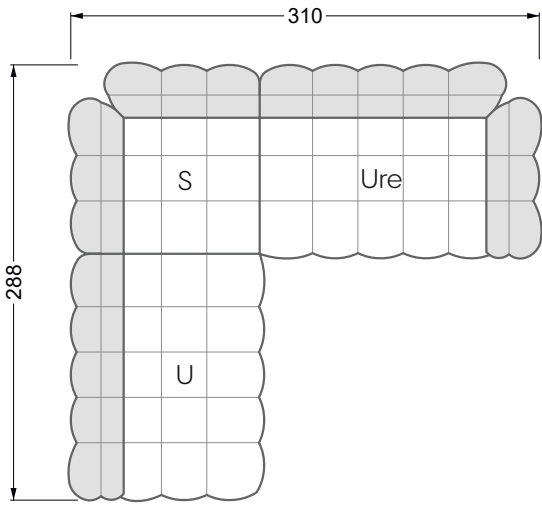

The dimensions apply to free-standing parts.

All sides of the sofa have a genuine upholstered side and can also be placed individually in the room.

If two individual parts are joined together, 6 cm (3 cm per element) must be subtracted on the extension sides, as the foam is compressed during joining.

Balao

104 • Corner sofas with short daybed &
assembled backrests

Balao

104 • Corner sofas with short daybed
assembled arm- and backrests

The dimensions apply to free-standing parts.

The add-on parts have an upholstery without rounding on the sides.

The end and individual parts have a rounding on these free sides (6CM).

This means that in case of a free combination of individual parts, 6cm must be deducted from the sides on the frame.

Edgy

107 • Corner sofas with long daybed

Edgy

107 • Asymmetrical corner sofas

Edgy

107 • Asymmetrical corner sofas

Edgy

107 • Corner sofas seat depth 64 cm / 104 cm

Recommendation for cushions: **D 108 Q**

Recommendation for cushions: **D 108 Q**