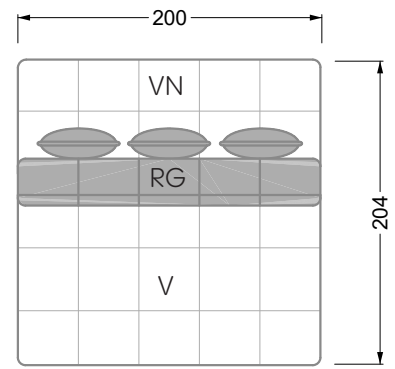

Balao

104 • Corner sofas with long daybed &
assembled backrests

Balao

104 • Corner sofas with short daybed &
assembled backrests

Balao

104 • Corner sofas with short daybed
assembled arm- and backrests

The dimensions apply to free-standing parts.

The add-on parts have an upholstery without rounding on the sides.

The end and individual parts have a rounding on their free sides (6CM).

This means that in case of a free combination of individual parts, 6cm must be deducted from the sides on the frame.

Edgy

107 • Corner sofas with short daybed

Edgy

107 • Corner sofas with long daybed

Edgy

107 • Asymmetrical corner sofas

Edgy

107 • Corner sofas seat depth 64 cm / 104 cm

Edgy

107 • Corner sofas seat depth 64 cm / 104 cm

recommendation for cushions: **D 108 Q**

recommendation for cushions: **D 108 Q**

Cloud 7

154 • Single elements • Longchair

Cloud 7

154 • Large combinations