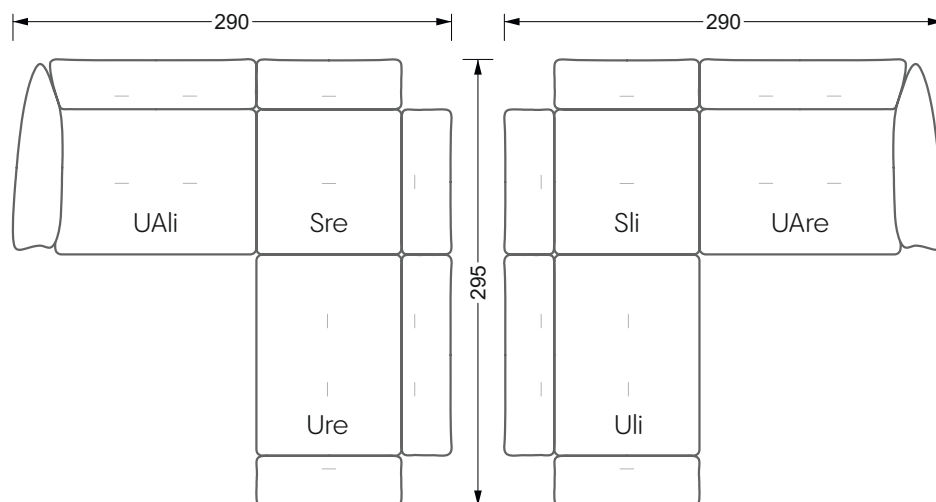

Beds

104 / Balaa0 Bed	123
129 / Creole Bed	124
130 / Fey0 Bed	155
154 / Cloud 7 Bed	156

Couch- & Coffeetables	157
----------------------------------	-----

Armchairs	158
------------------	-----

Dining & Chairs	159
----------------------------	-----

The dimensions apply to free-standing parts.

All sides of the sofa have a genuine upholstered side and can also be placed individually in the room.

If two individual parts are joined together, 6 cm (3 cm per element) must be subtracted on the extension sides, as the foam is compressed during joining.

Balao

104 • Corner sofas with short daybed &
assembled backrests

Balao

104 • Corner sofas with short daybed
assembled arm- and backrests

The dimensions apply to free-standing parts.

The add-on parts have an upholstery without rounding on the sides.

Width: 283,5 cm

8-some

Width: 324,0 cm

9-some

Width: 364,5 cm

W 129-160

5-some

Width: 202,5 cm