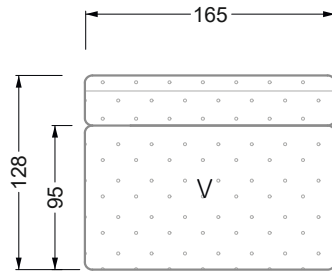

The end and individual parts have a rounding on these free sides (6CM).

This means that in case of a free combination of individual parts, 6cm must be deducted from the sides on the frame.

Edgy

107 • Corner sofas with long daybed

Edgy

107 • Asymmetrical corner sofas

Edgy

107 • Asymmetrical corner sofas

Edgy

107 • Corner sofas seat depth 64 cm / 104 cm

Recommendation for cushions: **D 108 Q**

Recommendation for cushions: **D 108 Q**

Ohlinda

118 • Corner sofas with arm- and backrests

Cocoa Island

119 • Corner sofas seat depth 62cm/95 cm

Cloud 7

154 • Large combinations

Ocean 7

158 • Corner sofas seat depth 95 cm