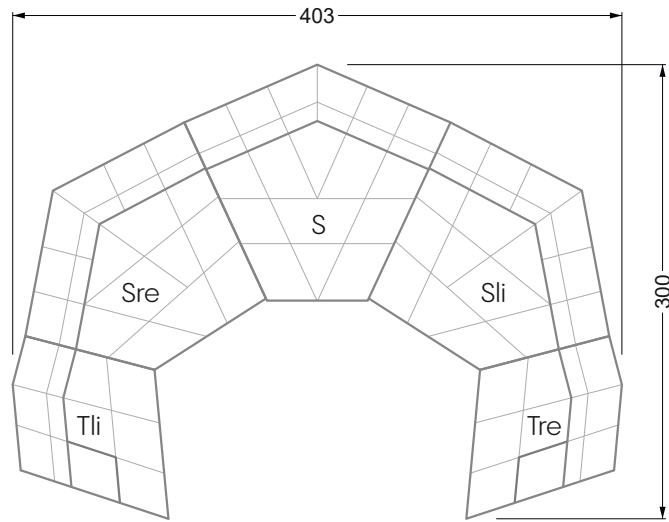

Edgy

107 • Asymmetrical corner sofas

Edgy

107 • Asymmetrical corner sofas

Edgy

107 • Corner sofas seat depth 64 cm / 104 cm

Recommendation for cushions: **D 108 Q**

Recommendation for cushions: **D 108 Q**

Ohlinda

118 • Corner sofas with arm- and backrests

Cocoa Island

119 • Corner sofas seat depth 62cm/95 cm

Cloud 7

154 • Large combinations

Ocean 7

158 • Corner sofas seat depth 95 cm

Ocean 7

158 • Corner sofas seat depth 62 / 95 cm

W104-160
Bed surface 160 x 200 cm

W104-180
Bed surface 180 x 200 cm

W104-200
Bed surface 200 x 200 cm

Box spring system mattress

Cold foam mattress

W 129-160

Bed surface
160 x 200 cm

W 129-180

Bed surface
180 x 200 cm

W 129-200

Bed surface
200 x 200 cm

A
RP 129-80

B
RP 129-100

C
RP 129-120