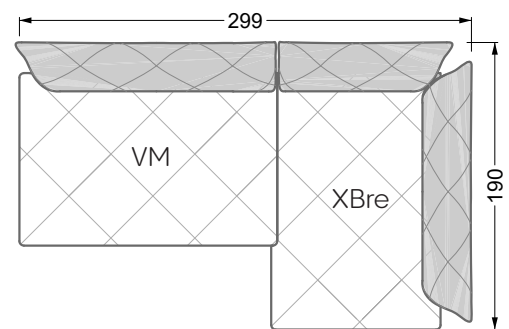

Balao

104 • Corner sofas with long daybed &
assembled backrests

Balao

104 • Corner sofas with short daybed &
assembled backrests

Balao

104 • Corner sofas with short daybed
assembled arm- and backrests

The dimensions apply to free-standing parts.

The add-on parts have an upholstery without rounding on the sides.

The end and individual parts have a rounding on their free sides (6CM).

This means that in case of a free combination of individual parts, 6cm must be deducted from the sides on the frame.

Edgy

107 • Corner sofas with short daybed

Edgy

107 • Corner sofas with long daybed

Edgy

107 • Asymmetrical corner sofas

Edgy

107 • Corner sofas seat depth 64 cm / 104 cm

Edgy

107 • Corner sofas seat depth 64 cm / 104 cm

recommendation for cushions: **D 108 Q**

recommendation for cushions: **D 108 Q**

Cloud 7

154 • Single elements • Longchair

Cloud 7

154 • Large combinations