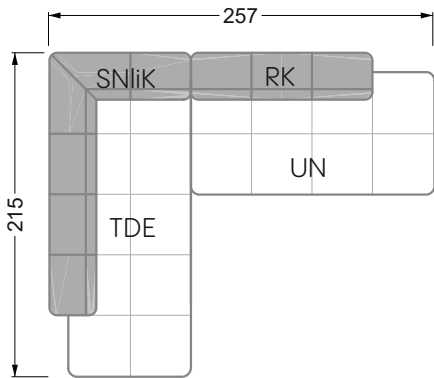

Balao

104 • Corner sofas with short daybed &
assembled backrests

Balao

104 • Corner sofas with short daybed
assembled arm- and backrests

The dimensions apply to free-standing parts.

The add-on parts have an upholstery without rounding on the sides.

The end and individual parts have a rounding on these free sides (6CM).

This means that in case of a free combination of individual parts, 6cm must be deducted from the sides on the frame.

Edgy

107 • Corner sofas with long daybed

Edgy

107 • Asymmetrical corner sofas

Edgy

107 • Asymmetrical corner sofas

Edgy

107 • Corner sofas seat depth 64 cm / 104 cm

Recommendation for cushions: **D 108 Q**

Recommendation for cushions: **D 108 Q**