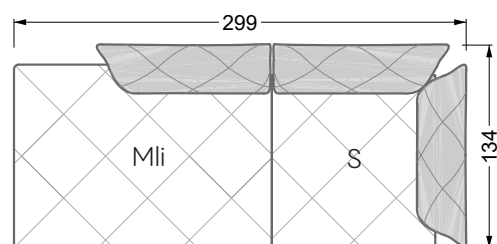

Balao

104 • Corner sofas with long daybed &
assembled backrests

Balao

104 • Corner sofas with short daybed &
assembled backrests

Balao

104 • Corner sofas with short daybed
assembled arm- and backrests

The dimensions apply to free-standing parts.

The add-on parts have an upholstery without rounding on the sides.

The end and individual parts have a rounding on their free sides (6CM).

This means that in case of a free combination of individual parts, 6cm must be deducted from the sides on the frame.

Edgy

107 • Corner sofas with short daybed

Edgy

107 • Corner sofas with long daybed

Edgy

107 • Asymmetrical corner sofas

Edgy

107 • Corner sofas seat depth 64 cm / 104 cm

Edgy

107 • Corner sofas seat depth 64 cm / 104 cm

recommendation for cushions: **D 108 Q**

recommendation for cushions: **D 108 Q**

Cloud 7

154 • Single elements • Longchair

Cloud 7

154 • Large combinations