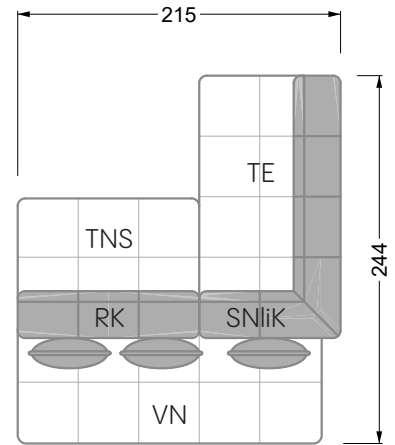

Balao

104 • Corner sofas with long daybed &
assembled backrests

Balao

104 • Corner sofas with short daybed &
assembled backrests

Balao

104 • Corner sofas with short daybed
assembled arm- and backrests

The dimensions apply to free-standing parts.

The add-on parts have an upholstery without rounding on the sides.

The end and individual parts have a rounding on their free sides (6CM).

This means that in case of a free combination of individual parts, 6cm must be deducted from the sides on the frame.

Edgy

107 • Corner sofas with short daybed

Edgy

107 • Corner sofas with long daybed

Edgy

107 • Asymmetrical corner sofas

Edgy

107 • Corner sofas seat depth 64 cm / 104 cm

Edgy

107 • Corner sofas seat depth 64 cm / 104 cm

recommendation for cushions: **D 108 Q**

recommendation for cushions: **D 108 Q**

Cloud 7

154 • Single elements • Longchair

Cloud 7

154 • Large combinations