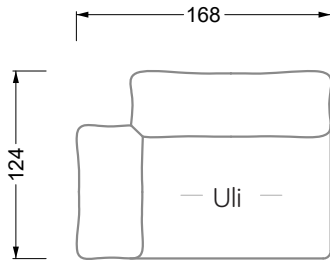

Sofas

102 / Esfera	02
103 / Poolside	11
104 / Balaa0	12
106 / Teratai	26
107 / Edgy	38
116 / Matilda	58
118 / Ohlinda	60
119 / Cocoa Island	65
126 / Napali	78
154 / Cloud 7	85
158 / Ocean 7	95

Beds

101 / Balaa0 Bett	113
129 / Creole Bett	114
130 / Feya bett	145
154 / Cloud 7 Bett	146

Couch- / Cofeetables

147

Armchairs

148

Dining & Chairs

149