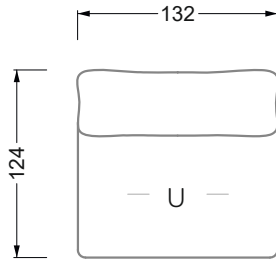

The dimensions apply to free-standing parts.

All sides of the sofa have a genuine upholstered side and can also be placed individually in the room.

If two individual parts are joined together, 6 cm (3 cm per element) must be subtracted on the extension sides, as the foam is compressed during joining.

Width: 176,0 cm

W 129-160

5-some

Width: 202,5 cm

6-some

Width: 243,0 cm

W 129-160

7-some

Width: 283,5 cm

8-some

Width: 324,0 cm

9-some

Width: 364,5 cm

W 129-160

5-some

Width: 202,5 cm

Width: 324,0 cm

9-some

Width: 364,5 cm

W 129-160

5-some

Width: 202,5 cm

6-some

Width: 243,0 cm