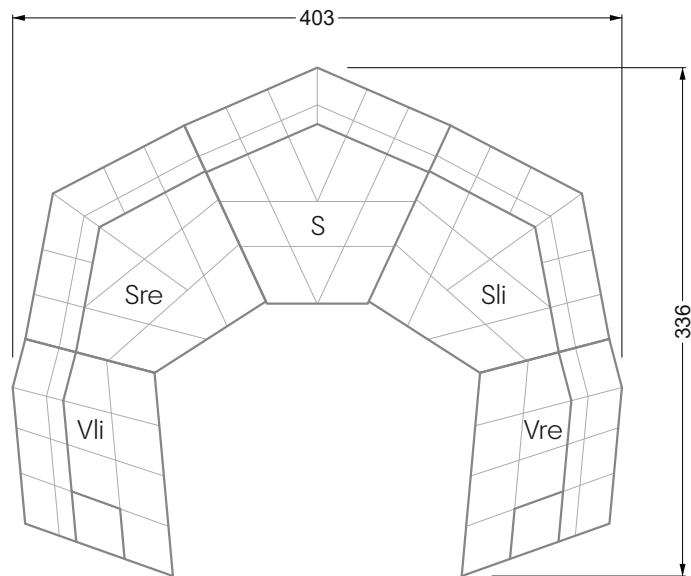

Edgy

107 • Asymmetrical corner sofas

Edgy

107 • Asymmetrical corner sofas

Edgy

107 • Corner sofas seat depth 64 cm / 104 cm

Recommendation for cushions: **D 108 Q**

Recommendation for cushions: **D 108 Q**

Ohlinda

118 • Corner sofas with arm- and backrests

Cocoa Island

119 • Corner sofas seat depth 62cm/95 cm

Cloud 7

154 • Large combinations

Ocean 7

158 • Corner sofas seat depth 95 cm

Ocean 7

158 • Corner sofas seat depth 62 / 95 cm

W104-160
Bed surface 160 x 200 cm

W104-180
Bed surface 180 x 200 cm

W104-200
Bed surface 200 x 200 cm

Box spring system mattress

Cold foam mattress

W 129-160

Bed surface
160 x 200 cm

W 129-180

Bed surface
180 x 200 cm

W 129-200

Bed surface
200 x 200 cm

A
RP 129-80

B
RP 129-100

C
RP 129-120