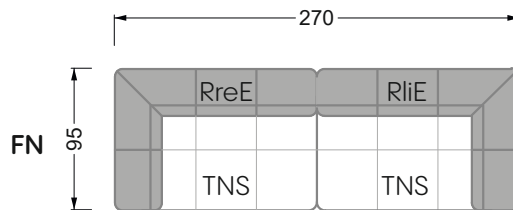

Balao

104 • Corner sofas with short daybed &
assembled backrests

Balao

104 • Corner sofas with short daybed
assembled arm- and backrests

The dimensions apply to free-standing parts.

The add-on parts have an upholstery without rounding on the sides.

The end and individual parts have a rounding on these free sides (6CM).

This means that in case of a free combination of individual parts, 6cm must be deducted from the sides on the frame.

Edgy

107 • Corner sofas with long daybed

Edgy

107 • Asymmetrical corner sofas

Edgy

107 • Asymmetrical corner sofas

Edgy

107 • Corner sofas seat depth 64 cm / 104 cm

Recommendation for cushions: **D 108 Q**

Recommendation for cushions: **D 108 Q**