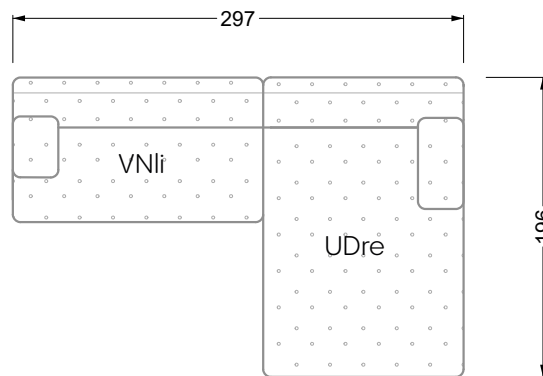

Edgy

107 • Corner sofas with short daybed

Edgy

107 • Corner sofas with long daybed

Edgy

107 • Asymmetrical corner sofas

Edgy

107 • Corner sofas seat depth 64 cm / 104 cm

Edgy

107 • Corner sofas seat depth 64 cm / 104 cm

recommendation for cushions: **D 108 Q**

recommendation for cushions: **D 108 Q**

Cloud 7

154 • Single elements • Longchair

Cloud 7

154 • Large combinations

Ocean 7

158 • Corner sofas seat depth 62 cm

Ocean 7

158 • Corner sofas seat depth 62 / 95 cm

W104-160
bed surface 160 x 200 cm

W104-180
bed surface 180 x 200 cm

W104-200
bed surface 200 x 200 cm

Box spring system mattress