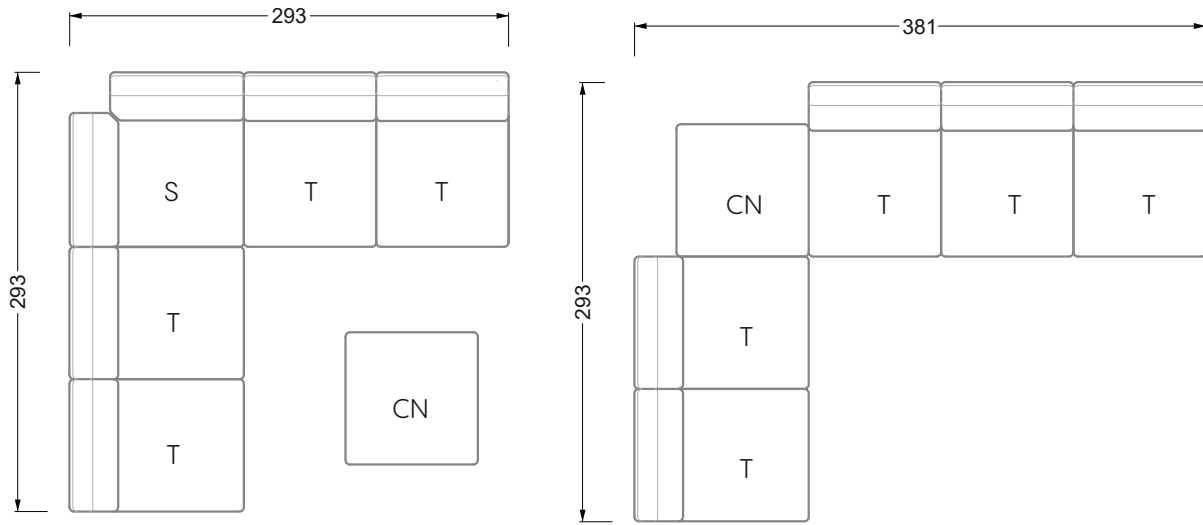

Edgy

107 • Asymmetrical corner sofas

Edgy

107 • Asymmetrical corner sofas

Edgy

107 • Corner sofas seat depth 64 cm / 104 cm

Recommendation for cushions: **D 108 Q**

Recommendation for cushions: **D 108 Q**

Ohlinda

118 • Corner sofas with arm- and backrests

Cocoa Island

119 • Corner sofas seat depth 62cm/95 cm

Cloud 7

154 • Large combinations

Ocean 7

158 • Corner sofas seat depth 95 cm

Ocean 7

158 • Corner sofas seat depth 62 / 95 cm

W104-160
Bed surface 160 x 200 cm

W104-180
Bed surface 180 x 200 cm

W104-200
Bed surface 200 x 200 cm

Box spring system mattress

Cold foam mattress

W 129-160

Bed surface
160 x 200 cm

W 129-180

Bed surface
180 x 200 cm

W 129-200

Bed surface
200 x 200 cm

A
RP 129-80

B
RP 129-100

C
RP 129-120