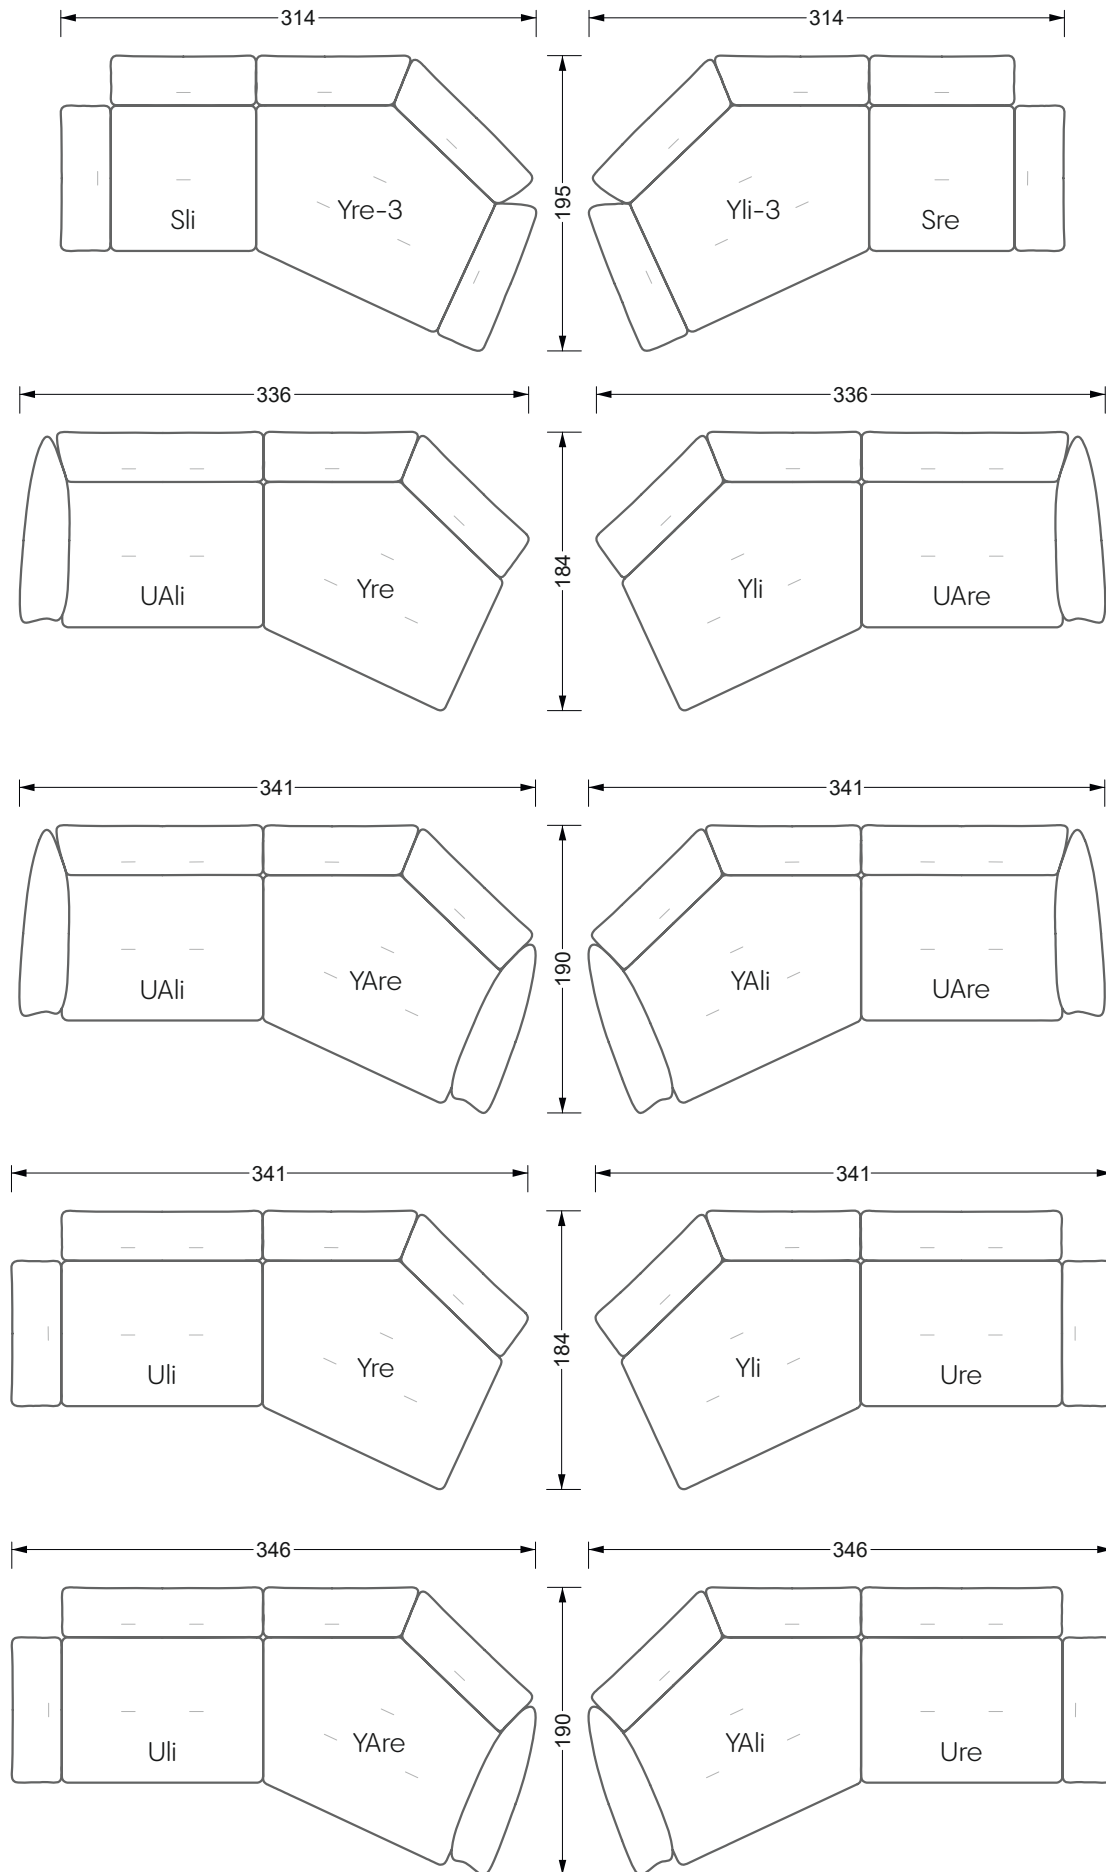

The dimensions apply to free-standing parts.

All sides of the sofa have a genuine upholstered side and can also be placed individually in the room.

If two individual parts are joined together, 6 cm (3 cm per element) must be subtracted on the extension sides, as the foam is compressed during joining.

Balao

104 • Corner sofas with short daybed &
assembled backrests

Balao

104 • Corner sofas with short daybed
assembled arm- and backrests

The dimensions apply to free-standing parts.

The add-on parts have an upholstery without rounding on the sides.

Edgy

107 • Asymmetrical corner sofas

Edgy

107 • Asymmetrical corner sofas

Edgy

107 • Corner sofas seat depth 64 cm / 104 cm

Recommendation for cushions: **D 108 Q**

Recommendation for cushions: **D 108 Q**

W 129-180

Bed drawer can also be
turned 90 degrees

W 129-180

W 129-180

5-some

Width: 202,5 cm

6-some

Width: 243,0 cm