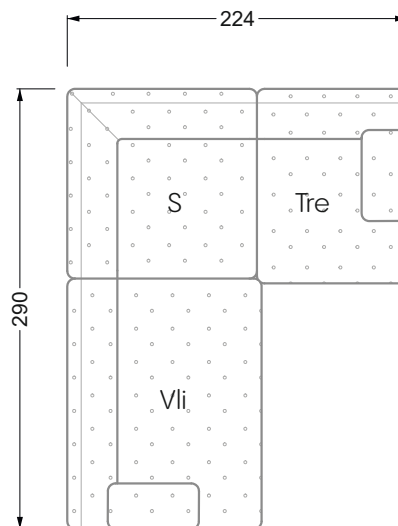

Edgy

107 • Asymmetrical corner sofas

Edgy

107 • Asymmetrical corner sofas

Edgy

107 • Corner sofas seat depth 64 cm / 104 cm

Recommendation for cushions: **D 108 Q**

Recommendation for cushions: **D 108 Q**

Ohlinda

118 • Corner sofas with arm- and backrests

Cocoa Island

119 • Corner sofas seat depth 62cm/95 cm

Cloud 7

154 • Large combinations

Ocean 7

158 • Corner sofas seat depth 95 cm

Ocean 7

158 • Corner sofas seat depth 62 / 95 cm

W104-160
Bed surface 160 x 200 cm

W104-180
Bed surface 180 x 200 cm

W104-200
Bed surface 200 x 200 cm

Box spring system mattress

Cold foam mattress

W 129-160

Bed surface
160 x 200 cm

W 129-180

Bed surface
180 x 200 cm

W 129-200

Bed surface
200 x 200 cm

A
RP 129-80

B
RP 129-100

C
RP 129-120