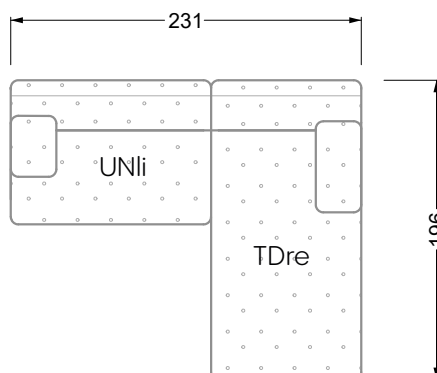

Edgy

107 • Corner sofas with short daybed

Edgy

107 • Corner sofas with long daybed

Edgy

107 • Asymmetrical corner sofas

Edgy

107 • Corner sofas seat depth 64 cm / 104 cm

Edgy

107 • Corner sofas seat depth 64 cm / 104 cm

recommendation for cushions: **D 108 Q**

recommendation for cushions: **D 108 Q**

Cloud 7

154 • Single elements • Longchair

Cloud 7

154 • Large combinations

Ocean 7

158 • Corner sofas seat depth 62 cm

Ocean 7

158 • Corner sofas seat depth 62 / 95 cm

W104-160
bed surface 160 x 200 cm

W104-180
bed surface 180 x 200 cm

W104-200
bed surface 200 x 200 cm

Box spring system mattress

Cold foam mattress

W 129-160
bed surface
160 x 200 cm

W 129-180
bed surface
180 x 200 cm

W 129-200
bed surface
200 x 200 cm

A

RP 129-80

B

RP 129-100