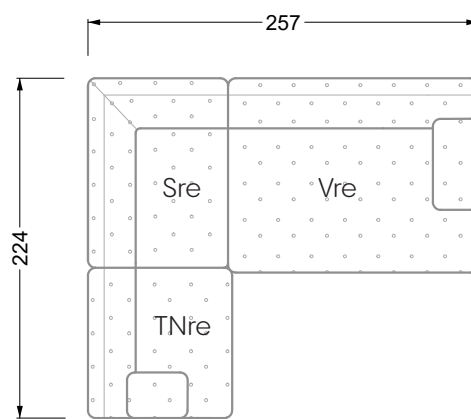

Edgy

107 • Corner sofas with short daybed

Edgy

107 • Corner sofas with long daybed

Edgy

107 • Asymmetrical corner sofas

Edgy

107 • Corner sofas seat depth 64 cm / 104 cm

Edgy

107 • Corner sofas seat depth 64 cm / 104 cm

recommendation for cushions: **D 108 Q**

recommendation for cushions: **D 108 Q**

Cloud 7

154 • Single elements • Longchair

Cloud 7

154 • Large combinations

Ocean 7

158 • Corner sofas seat depth 62 cm

Ocean 7

158 • Corner sofas seat depth 62 / 95 cm

W104-160
bed surface 160 x 200 cm

W104-180
bed surface 180 x 200 cm

W104-200
bed surface 200 x 200 cm

Box spring system mattress

Cold foam mattress

W 129-160
bed surface
160 x 200 cm

W 129-180
bed surface
180 x 200 cm

W 129-200
bed surface
200 x 200 cm

A

RP 129-80

B

RP 129-100