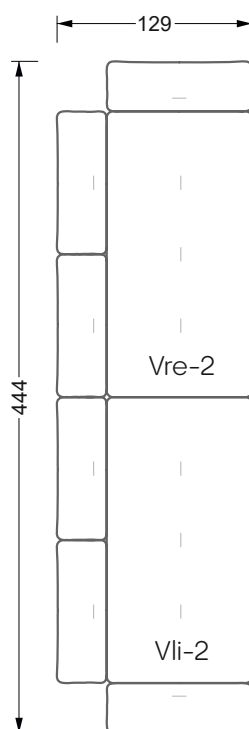

The dimensions apply to free-standing parts.

All sides of the sofa have a genuine upholstered side and can also be placed individually in the room.

If two individual parts are joined together, 6 cm (3 cm per element) must be subtracted on the extension sides, as the foam is compressed during joining.

The end and individual parts have a rounding on these free sides (6CM).

This means that in case of a free combination of individual parts, 6cm must be deducted from the sides on the frame.

Edgy

107 • Corner sofas with long daybed

SET 2.3

W 129-160

7-some

Width: 283,5 cm

8-some

Width: 324,0 cm

9-some

Width: 364,5 cm

W 129-180

Bed drawer can also be
turned 90 degrees

W 129-180

W 129-180

5-some

Width: 202,5 cm

6-some

Width: 243,0 cm