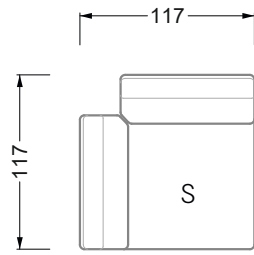

Ohlinda

118 • Corner sofas with arm- and backrests

Cocoa Island

119 • Corner sofas seat depth 62cm/95 cm

Cloud 7

154 • Large combinations

Ocean 7

158 • Corner sofas seat depth 95 cm

Bed surface
160 x 200 cm

W 129-180

Bed surface
180 x 200 cm

W 129-200

Bed surface
200 x 200 cm

A
RP 129-80

B
RP 129-100

C
RP 129-120

Width: 176,0 cm

W 129-160

5-some

Width: 202,5 cm

6-some

Width: 243,0 cm

W 129-160

7-some

Width: 283,5 cm

8-some

Width: 324,0 cm

9-some

Width: 364,5 cm

W 129-160

5-some

Width: 202,5 cm