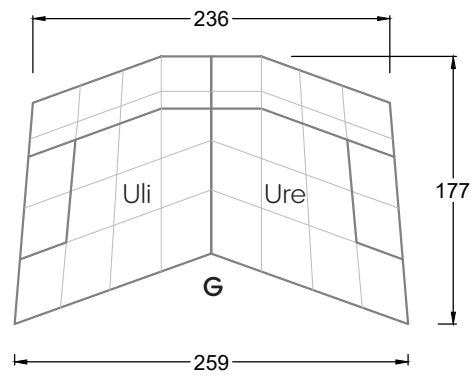

Edgy

107 • Corner sofas with short daybed

Edgy

107 • Corner sofas with long daybed

Edgy

107 • Asymmetrical corner sofas

Edgy

107 • Corner sofas seat depth 64 cm / 104 cm

Edgy

107 • Corner sofas seat depth 64 cm / 104 cm

recommendation for cushions: **D 108 Q**

recommendation for cushions: **D 108 Q**

Cloud 7

154 • Single elements • Longchair

Cloud 7

154 • Large combinations

Ocean 7

158 • Corner sofas seat depth 62 cm

Ocean 7

158 • Corner sofas seat depth 62 / 95 cm

W104-160
bed surface 160 x 200 cm

W104-180
bed surface 180 x 200 cm

W104-200
bed surface 200 x 200 cm

Box spring system mattress

Cold foam mattress

W 129-160
bed surface
160 x 200 cm

W 129-180
bed surface
180 x 200 cm

W 129-200
bed surface
200 x 200 cm

A

RP 129-80

B

RP 129-100