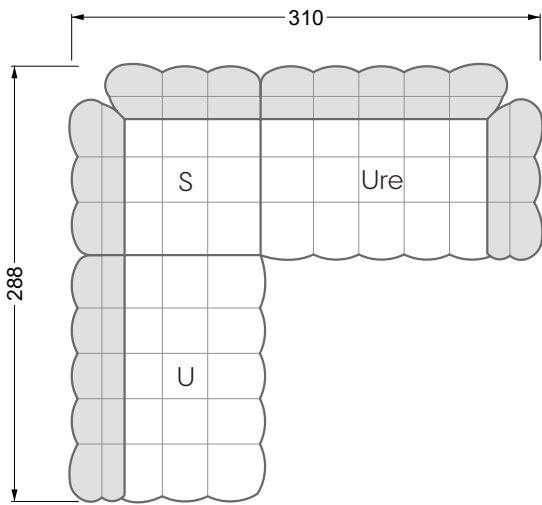

Balao

104 • Corner sofas with long daybed &
assembled backrests

Balao

104 • Corner sofas with short daybed &
assembled backrests

Balao

104 • Corner sofas with short daybed
assembled arm- and backrests

The dimensions apply to free-standing parts.

The add-on parts have an upholstery without rounding on the sides.

The end and individual parts have a rounding on their free sides (6CM).

This means that in case of a free combination of individual parts, 6cm must be deducted from the sides on the frame.

Edgy

107 • Corner sofas with short daybed

Edgy

107 • Corner sofas with long daybed

Edgy

107 • Asymmetrical corner sofas

Edgy

107 • Corner sofas seat depth 64 cm / 104 cm

width: 202,5 cm

W 129-160

6-some

width: 243,0 cm

SET 1.3

W 129-160

7-some

width: 283,5 cm