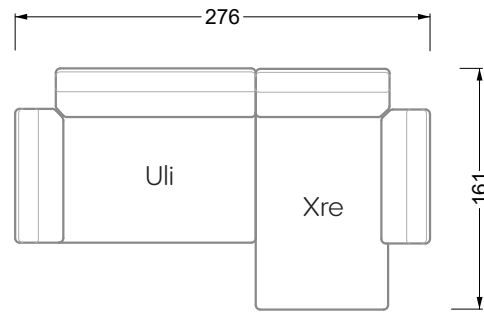

Edgy

107 • Corner sofas with short daybed

Edgy

107 • Corner sofas with long daybed

Edgy

107 • Asymmetrical corner sofas

Edgy

107 • Corner sofas seat depth 64 cm / 104 cm

Edgy

107 • Corner sofas seat depth 64 cm / 104 cm

recommendation for cushions: **D 108 Q**

recommendation for cushions: **D 108 Q**

Cloud 7

154 • Single elements • Longchair

Cloud 7

154 • Large combinations

Ocean 7

158 • Corner sofas seat depth 62 cm

Ocean 7

158 • Corner sofas seat depth 62 / 95 cm

W104-160
bed surface 160 x 200 cm

W104-180
bed surface 180 x 200 cm

W104-200
bed surface 200 x 200 cm

Box spring system mattress

width: 202,5 cm

W 129-160

6-some

width: 243,0 cm

SET 1.3

W 129-160

7-some

width: 283,5 cm