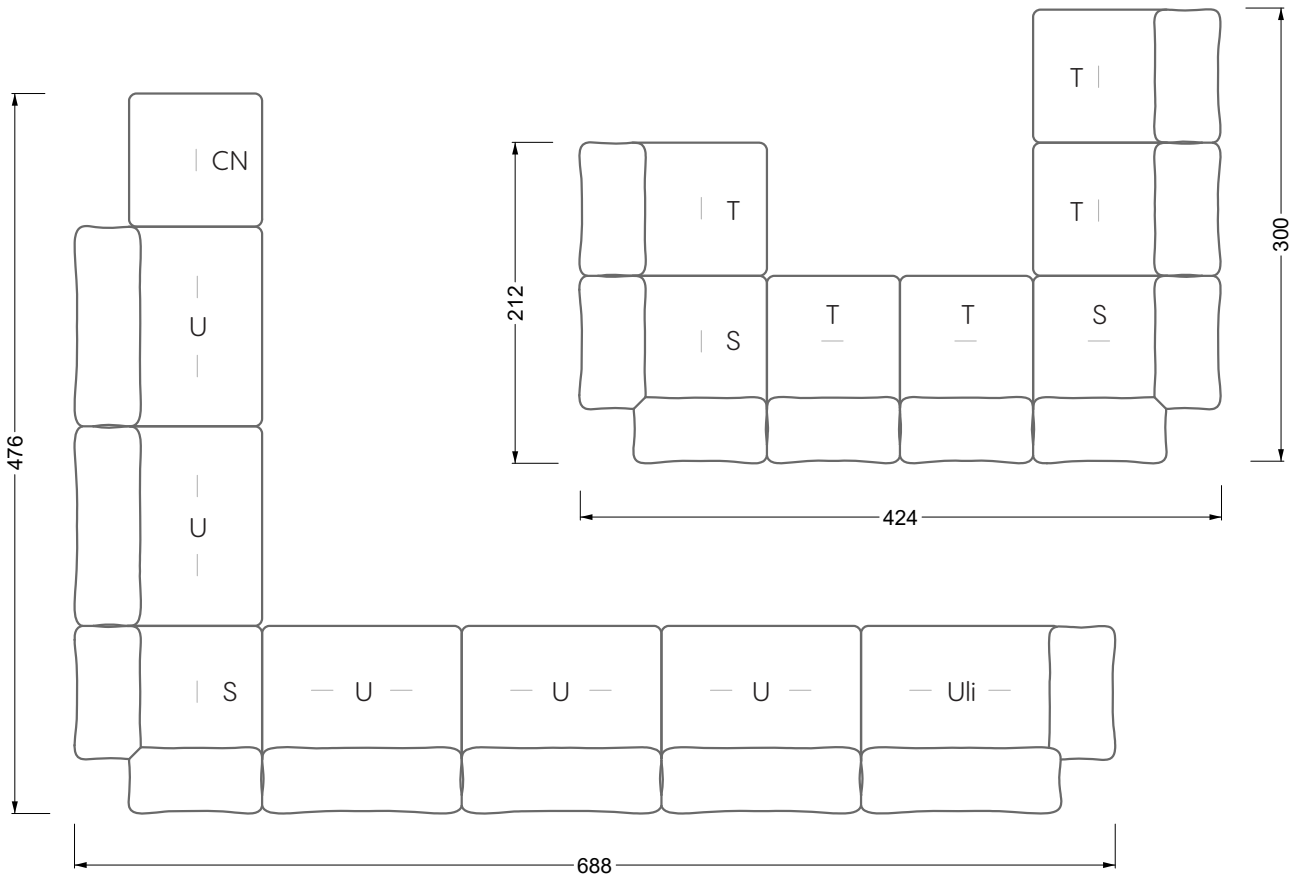

Balao

104 • Corner sofas with long daybed &
assembled backrests

Balao

104 • Corner sofas with short daybed &
assembled backrests

Balao

104 • Corner sofas with short daybed
assembled arm- and backrests

The dimensions apply to free-standing parts.

Edgy

107 • Corner sofas with short daybed

Edgy

107 • Corner sofas with long daybed

Edgy

107 • Asymmetrical corner sofas

Edgy

107 • Corner sofas seat depth 64 cm / 104 cm

Ocean 7

158 • Corner sofas seat depth 62 cm

Ocean 7

158 • Corner sofas seat depth 62 / 95 cm

W104-160
bed surface 160 x 200 cm

W104-180
bed surface 180 x 200 cm

W104-200
bed surface 200 x 200 cm

Box spring system mattress