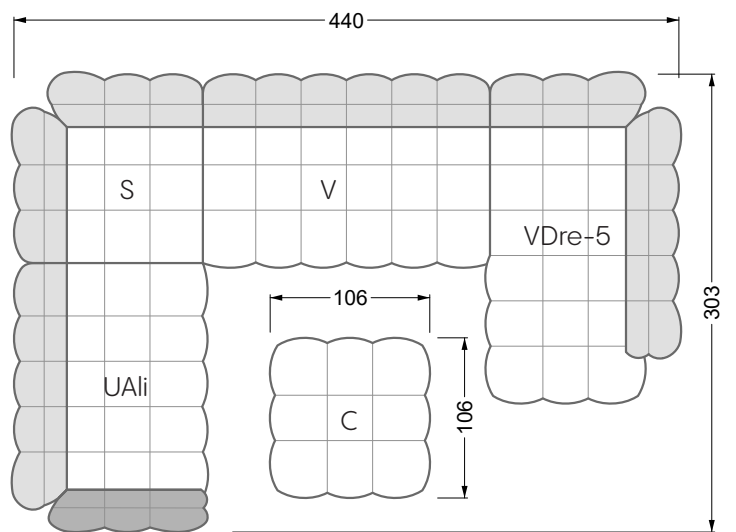

Balao

104 • Corner sofas with long daybed &
assembled backrests

Balao

104 • Corner sofas with short daybed &
assembled backrests

Balao

104 • Corner sofas with short daybed
assembled arm- and backrests

The dimensions apply to free-standing parts.

The add-on parts have an upholstery without rounding on the sides.

The end and individual parts have a rounding on their free sides (6CM).

This means that in case of a free combination of individual parts, 6cm must be deducted from the sides on the frame.

Edgy

107 • Corner sofas with short daybed

Edgy

107 • Corner sofas with long daybed

Edgy

107 • Asymmetrical corner sofas

Edgy

107 • Corner sofas seat depth 64 cm / 104 cm

width: 202,5 cm

W 129-160

6-some

width: 243,0 cm

SET 1.3

W 129-160

7-some

width: 283,5 cm