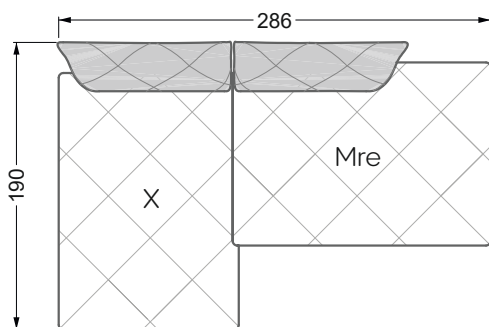

Balao

104 • Corner sofas with short daybed &
assembled backrests

Balao

104 • Corner sofas with short daybed
assembled arm- and backrests

The dimensions apply to free-standing parts.

The add-on parts have an upholstery without rounding on the sides.

The end and individual parts have a rounding on these free sides (6CM).

This means that in case of a free combination of individual parts, 6cm must be deducted from the sides on the frame.

Edgy

107 • Corner sofas with long daybed

Edgy

107 • Asymmetrical corner sofas

Edgy

107 • Asymmetrical corner sofas

Edgy

107 • Corner sofas seat depth 64 cm / 104 cm

Recommendation for cushions: **D 108 Q**

Recommendation for cushions: **D 108 Q**

Ohlinda

118 • Corner sofas with arm- and backrests

Cocoa Island

119 • Corner sofas seat depth 62cm/95 cm

Cloud 7

154 • Large combinations

Ocean 7

158 • Corner sofas seat depth 95 cm