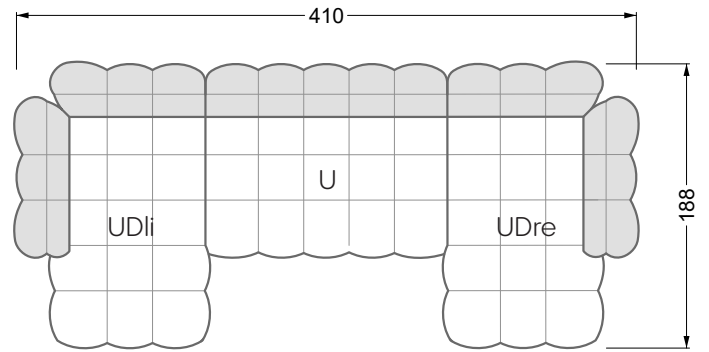

Balao

104 • Corner sofas with long daybed &
assembled backrests

Balao

104 • Corner sofas with short daybed &
assembled backrests

Balao

104 • Corner sofas with short daybed
assembled arm- and backrests

The dimensions apply to free-standing parts.

Edgy

107 • Corner sofas with short daybed

Edgy

107 • Corner sofas with long daybed

Edgy

107 • Asymmetrical corner sofas

Edgy

107 • Corner sofas seat depth 64 cm / 104 cm

Edgy

107 • Corner sofas seat depth 64 cm / 104 cm

recommendation for cushions: **D 108 Q**

recommendation for cushions: **D 108 Q**

Cloud 7

154 • Single elements • Longchair

Cloud 7

154 • Large combinations

width: 202,5 cm

W 129-160

6-some

width: 243,0 cm

SET 1.3

W 129-160

7-some

width: 283,5 cm