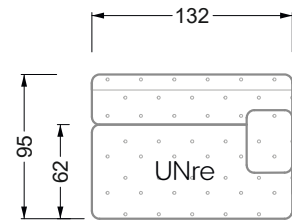

The end and individual parts have a rounding on these free sides (6CM).

This means that in case of a free combination of individual parts, 6cm must be deducted from the sides on the frame.

Edgy

107 • Corner sofas with long daybed

Edgy

107 • Asymmetrical corner sofas

Edgy

107 • Asymmetrical corner sofas

Edgy

107 • Corner sofas seat depth 64 cm / 104 cm

Recommendation for cushions: **D 108 Q**

Recommendation for cushions: **D 108 Q**

Ohlinda

118 • Corner sofas with arm- and backrests

Cocoa Island

119 • Corner sofas seat depth 62cm/95 cm

Cloud 7

154 • Large combinations

Ocean 7

158 • Corner sofas seat depth 95 cm