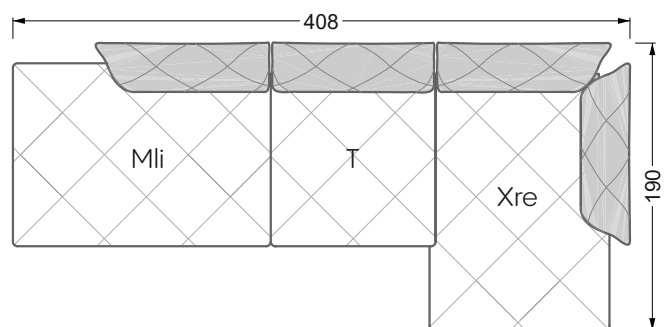

The dimensions apply to free-standing parts.

All sides of the sofa have a genuine upholstered side and can also be placed individually in the room.

If two individual parts are joined together, 6 cm (3 cm per element) must be subtracted on the extension sides, as the foam is compressed during joining.

Balao

104 • Corner sofas with short daybed &
assembled backrests

Balao

104 • Corner sofas with short daybed
assembled arm- and backrests

The dimensions apply to free-standing parts.

The add-on parts have an upholstery without rounding on the sides.

The end and individual parts have a rounding on these free sides (6CM).

This means that in case of a free combination of individual parts, 6cm must be deducted from the sides on the frame.

Edgy

107 • Corner sofas with long daybed

Edgy

107 • Asymmetrical corner sofas

Edgy

107 • Asymmetrical corner sofas

Edgy

107 • Corner sofas seat depth 64 cm / 104 cm

Recommendation for cushions: **D 108 Q**

Recommendation for cushions: **D 108 Q**