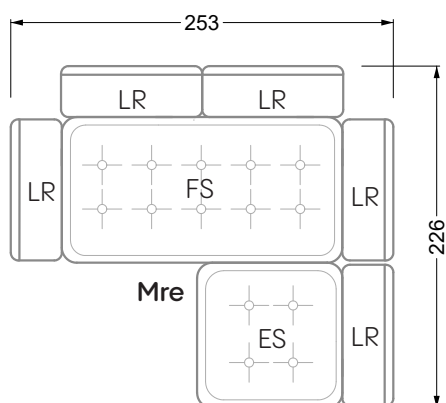

Edgy

107 • Corner sofas with short daybed

Edgy

107 • Corner sofas with long daybed

Edgy

107 • Asymmetrical corner sofas

Edgy

107 • Corner sofas seat depth 64 cm / 104 cm

Edgy

107 • Corner sofas seat depth 64 cm / 104 cm

recommendation for cushions: **D 108 Q**

recommendation for cushions: **D 108 Q**

Cloud 7

154 • Single elements • Longchair

Cloud 7

154 • Large combinations

Ocean 7

158 • Corner sofas seat depth 62 cm

Ocean 7

158 • Corner sofas seat depth 62 / 95 cm

W104-160
bed surface 160 x 200 cm

W104-180
bed surface 180 x 200 cm

W104-200
bed surface 200 x 200 cm

Box spring system mattress

Cold foam mattress

W 129-160
bed surface
160 x 200 cm

W 129-180
bed surface
180 x 200 cm

W 129-200
bed surface
200 x 200 cm

A

RP 129-80

B

RP 129-100