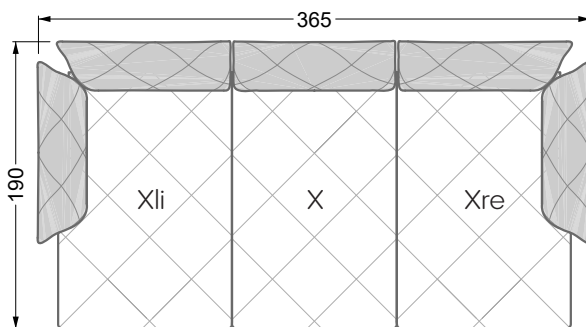

Balao

104 • Corner sofas with long daybed &
assembled backrests

Balao

104 • Corner sofas with short daybed &
assembled backrests

Balao

104 • Corner sofas with short daybed
assembled arm- and backrests

The dimensions apply to free-standing parts.

The add-on parts have an upholstery without rounding on the sides.

The end and individual parts have a rounding on their free sides (6CM).

This means that in case of a free combination of individual parts, 6cm must be deducted from the sides on the frame.

Edgy

107 • Corner sofas with short daybed

Edgy

107 • Corner sofas with long daybed

Edgy

107 • Asymmetrical corner sofas

Edgy

107 • Corner sofas seat depth 64 cm / 104 cm

width: 202,5 cm

W 129-160

6-some

width: 243,0 cm

SET 1.3

W 129-160

7-some

width: 283,5 cm