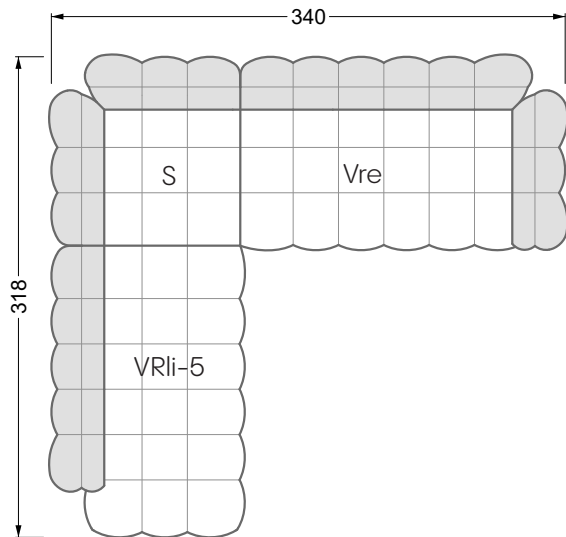

Balao

104 • Corner sofas with long daybed &
assembled backrests

Balao

104 • Corner sofas with short daybed &
assembled backrests

Balao

104 • Corner sofas with short daybed
assembled arm- and backrests

The dimensions apply to free-standing parts.

Edgy

107 • Corner sofas with short daybed

Edgy

107 • Corner sofas with long daybed

Edgy

107 • Asymmetrical corner sofas

Edgy

107 • Corner sofas seat depth 64 cm / 104 cm

G

RP 129-200

W 129-160

W 129-160

W 129-160

4-some

width: 176,0 cm

W 129-160

width: 202,5 cm

W 129-160

6-some

width: 243,0 cm

SET 1.3

W 129-160

7-some

width: 283,5 cm