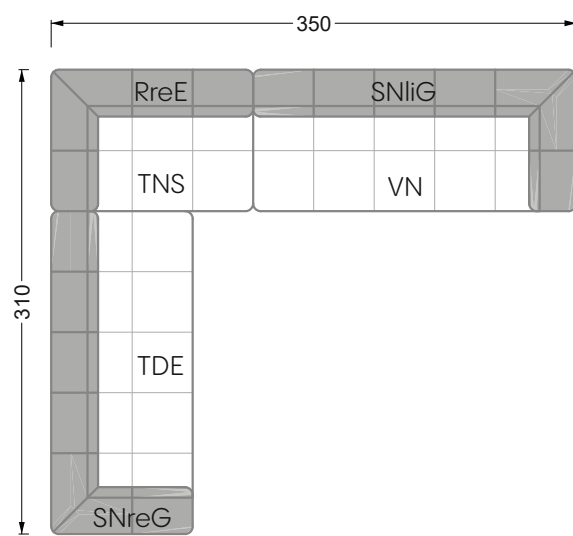

Balao

104 • Corner sofas with short daybed &
assembled backrests

Balao

104 • Corner sofas with short daybed
assembled arm- and backrests

The dimensions apply to free-standing parts.

The add-on parts have an upholstery without rounding on the sides.

The end and individual parts have a rounding on these free sides (6CM).

This means that in case of a free combination of individual parts, 6cm must be deducted from the sides on the frame.

Edgy

107 • Corner sofas with long daybed

Edgy

107 • Asymmetrical corner sofas

Edgy

107 • Asymmetrical corner sofas

Edgy

107 • Corner sofas seat depth 64 cm / 104 cm

Recommendation for cushions: **D 108 Q**

Recommendation for cushions: **D 108 Q**

Ohlinda

118 • Corner sofas with arm- and backrests

Cocoa Island

119 • Corner sofas seat depth 62cm/95 cm

Cloud 7

154 • Large combinations

Ocean 7

158 • Corner sofas seat depth 95 cm