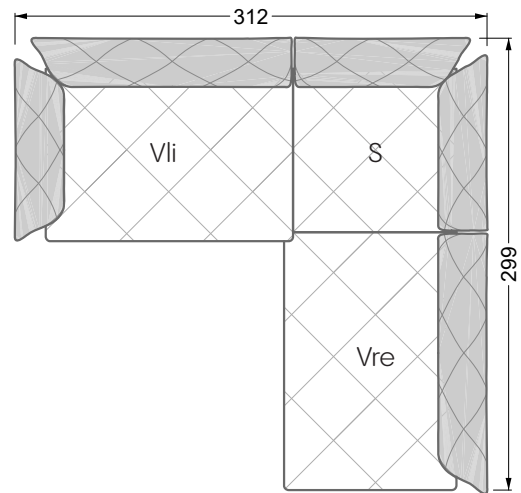

Balao

104 • Corner sofas with long daybed &
assembled backrests

Balao

104 • Corner sofas with short daybed &
assembled backrests

Balao

104 • Corner sofas with short daybed
assembled arm- and backrests

The dimensions apply to free-standing parts.

The add-on parts have an upholstery without rounding on the sides.

The end and individual parts have a rounding on their free sides (6CM).

This means that in case of a free combination of individual parts, 6cm must be deducted from the sides on the frame.

Edgy

107 • Corner sofas with short daybed

Edgy

107 • Corner sofas with long daybed

Edgy

107 • Asymmetrical corner sofas

Edgy

107 • Corner sofas seat depth 64 cm / 104 cm

Edgy

107 • Corner sofas seat depth 64 cm / 104 cm

recommendation for cushions: **D 108 Q**

recommendation for cushions: **D 108 Q**

Cloud 7

154 • Single elements • Longchair

Cloud 7

154 • Large combinations