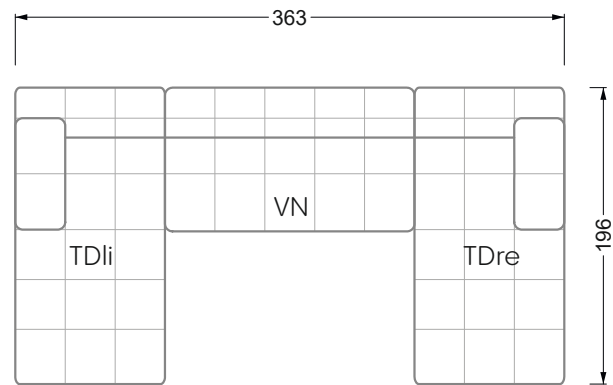

Ohlinda

118 • Corner sofas with arm- and backrests

Cocoa Island

119 • Corner sofas seat depth 62cm/95 cm

Cloud 7

154 • Large combinations

Ocean 7

158 • Corner sofas seat depth 95 cm

Ocean 7

158 • Corner sofas seat depth 62 / 95 cm

W104-160
Bed surface 160 x 200 cm

W104-180
Bed surface 180 x 200 cm

W104-200
Bed surface 200 x 200 cm

Box spring system mattress

Cold foam mattress

W 129-160

Bed surface
160 x 200 cm

W 129-180

Bed surface
180 x 200 cm

W 129-200

Bed surface
200 x 200 cm

A
RP 129-80

B
RP 129-100

C
RP 129-120