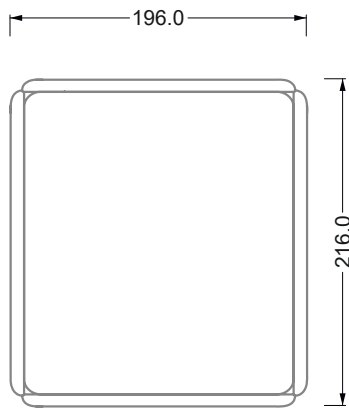

Width: 283,5 cm

8-some

Width: 324,0 cm

9-some

Width: 364,5 cm

W 129-160

5-some

Width: 202,5 cm

Width: 324,0 cm

9-some

Width: 364,5 cm

W 129-160

5-some

Width: 202,5 cm

6-some

Width: 243,0 cm

SET 2.3

W 129-160

7-some

Width: 283,5 cm

8-some

Width: 324,0 cm

9-some

Width: 364,5 cm

W 129-180

Bed drawer can also be
turned 90 degrees

W 129-180

W 129-180

5-some

Width: 202,5 cm

6-some

Width: 243,0 cm