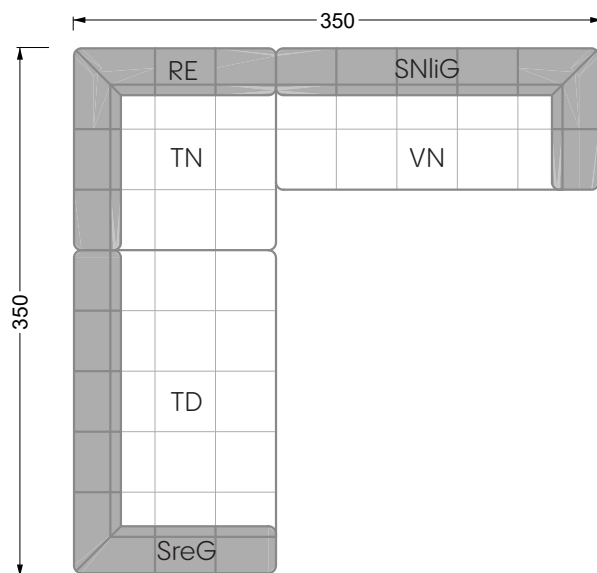

Balao

104 • Corner sofas with long daybed &
assembled backrests

Balao

104 • Corner sofas with short daybed &
assembled backrests

Balao

104 • Corner sofas with short daybed
assembled arm- and backrests

The dimensions apply to free-standing parts.

Edgy

107 • Corner sofas with short daybed

Edgy

107 • Corner sofas with long daybed

Edgy

107 • Asymmetrical corner sofas

Edgy

107 • Corner sofas seat depth 64 cm / 104 cm

Edgy

107 • Corner sofas seat depth 64 cm / 104 cm

recommendation for cushions: **D 108 Q**

recommendation for cushions: **D 108 Q**

Cloud 7

154 • Single elements • Longchair

Cloud 7

154 • Large combinations

Ocean 7

158 • Corner sofas seat depth 62 cm

Ocean 7

158 • Corner sofas seat depth 62 / 95 cm

W104-160
bed surface 160 x 200 cm

W104-180
bed surface 180 x 200 cm

W104-200
bed surface 200 x 200 cm

Box spring system mattress