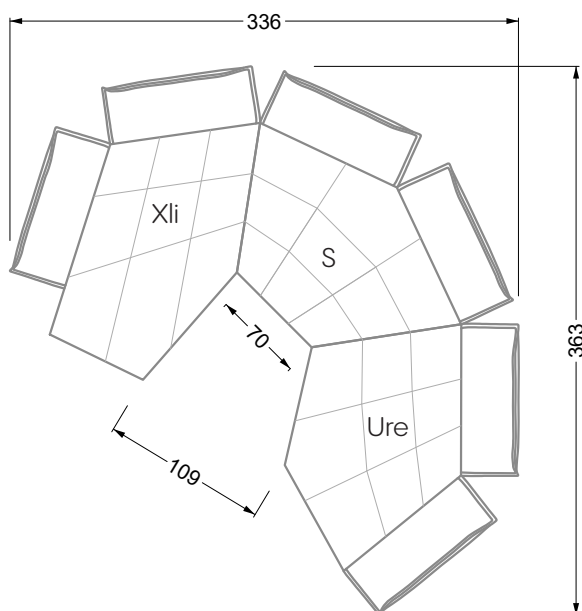

Edgy

107 • Corner sofas with short daybed

Edgy

107 • Corner sofas with long daybed

Edgy

107 • Asymmetrical corner sofas

Edgy

107 • Corner sofas seat depth 64 cm / 104 cm

Edgy

107 • Corner sofas seat depth 64 cm / 104 cm

recommendation for cushions: **D 108 Q**

recommendation for cushions: **D 108 Q**

Cloud 7

154 • Single elements • Longchair

Cloud 7

154 • Large combinations

Ocean 7

158 • Corner sofas seat depth 62 cm

Ocean 7

158 • Corner sofas seat depth 62 / 95 cm

W104-160
bed surface 160 x 200 cm

W104-180
bed surface 180 x 200 cm

W104-200
bed surface 200 x 200 cm

Box spring system mattress

Cold foam mattress

W 129-160
bed surface
160 x 200 cm

W 129-180
bed surface
180 x 200 cm

W 129-200
bed surface
200 x 200 cm

A

RP 129-80

B

RP 129-100