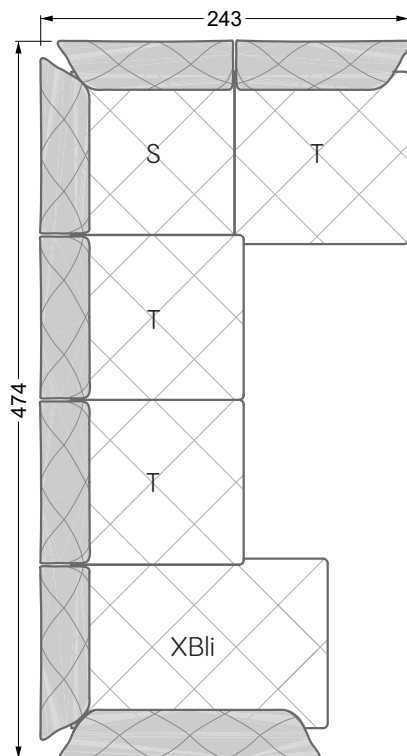

Balao

104 • Corner sofas with long daybed &
assembled backrests

Balao

104 • Corner sofas with short daybed &
assembled backrests

Balao

104 • Corner sofas with short daybed
assembled arm- and backrests

The dimensions apply to free-standing parts.

The add-on parts have an upholstery without rounding on the sides.

The end and individual parts have a rounding on their free sides (6CM).

This means that in case of a free combination of individual parts, 6cm must be deducted from the sides on the frame.

Edgy

107 • Corner sofas with short daybed

Edgy

107 • Corner sofas with long daybed

Edgy

107 • Asymmetrical corner sofas

Edgy

107 • Corner sofas seat depth 64 cm / 104 cm

width: 202,5 cm

W 129-160

6-some

width: 243,0 cm

SET 1.3

W 129-160

7-some

width: 283,5 cm