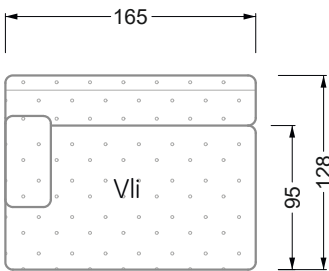

The end and individual parts have a rounding on these free sides (6CM).

This means that in case of a free combination of individual parts, 6cm must be deducted from the sides on the frame.

Edgy

107 • Corner sofas with long daybed

Edgy

107 • Asymmetrical corner sofas

Edgy

107 • Asymmetrical corner sofas

Edgy

107 • Corner sofas seat depth 64 cm / 104 cm

Recommendation for cushions: **D 108 Q**

Recommendation for cushions: **D 108 Q**

Ohlinda

118 • Corner sofas with arm- and backrests

Cocoa Island

119 • Corner sofas seat depth 62cm/95 cm

Cloud 7

154 • Large combinations

Ocean 7

158 • Corner sofas seat depth 95 cm