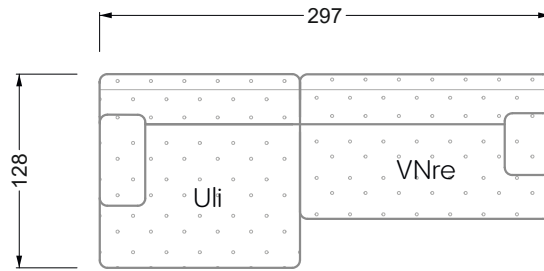

Edgy

107 • Asymmetrical corner sofas

Edgy

107 • Asymmetrical corner sofas

Edgy

107 • Corner sofas seat depth 64 cm / 104 cm

Recommendation for cushions: **D 108 Q**

Recommendation for cushions: **D 108 Q**

Ohlinda

118 • Corner sofas with arm- and backrests

Cocoa Island

119 • Corner sofas seat depth 62cm/95 cm

Cloud 7

154 • Large combinations

Ocean 7

158 • Corner sofas seat depth 95 cm

Ocean 7

158 • Corner sofas seat depth 62 / 95 cm

W104-160
Bed surface 160 x 200 cm

W104-180
Bed surface 180 x 200 cm

W104-200
Bed surface 200 x 200 cm

Box spring system mattress

Cold foam mattress

W 129-160

Bed surface
160 x 200 cm

W 129-180

Bed surface
180 x 200 cm

W 129-200

Bed surface
200 x 200 cm

A
RP 129-80

B
RP 129-100

C
RP 129-120