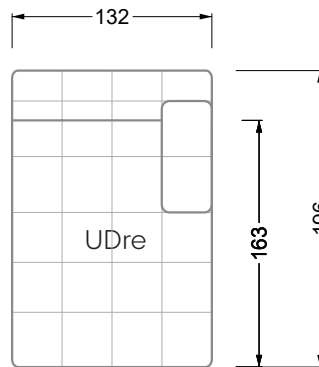

Edgy

107 • Corner sofas with short daybed

Edgy

107 • Corner sofas with long daybed

Edgy

107 • Asymmetrical corner sofas

Edgy

107 • Corner sofas seat depth 64 cm / 104 cm

Edgy

107 • Corner sofas seat depth 64 cm / 104 cm

recommendation for cushions: **D 108 Q**

recommendation for cushions: **D 108 Q**

Cloud 7

154 • Single elements • Longchair

Cloud 7

154 • Large combinations

Cold foam mattress

W 129-160
bed surface
160 x 200 cm

W 129-180
bed surface
180 x 200 cm

W 129-200
bed surface
200 x 200 cm

A

RP 129-80

B

RP 129-100

width: 202,5 cm

W 129-160

6-some

width: 243,0 cm

SET 1.3

W 129-160

7-some

width: 283,5 cm