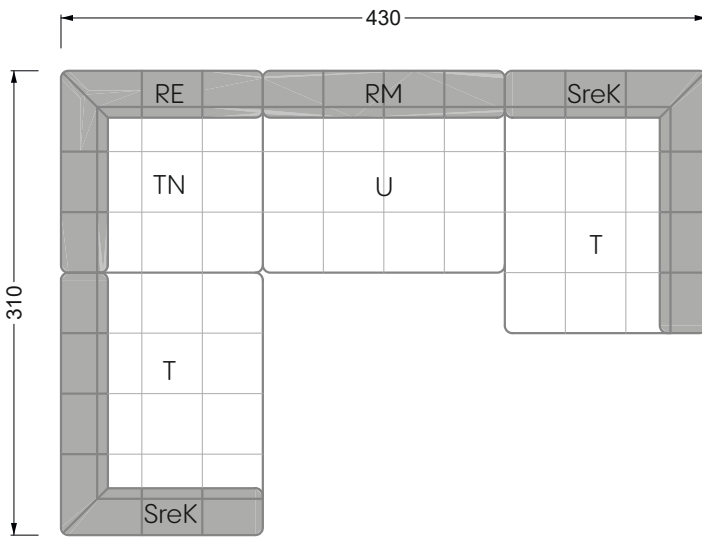

Balao

104 • Corner sofas with short daybed &
assembled backrests

Balao

104 • Corner sofas with short daybed
assembled arm- and backrests

The dimensions apply to free-standing parts.

The add-on parts have an upholstery without rounding on the sides.

The end and individual parts have a rounding on these free sides (6CM).

This means that in case of a free combination of individual parts, 6cm must be deducted from the sides on the frame.

Edgy

107 • Corner sofas with long daybed

Edgy

107 • Asymmetrical corner sofas

Edgy

107 • Asymmetrical corner sofas

Edgy

107 • Corner sofas seat depth 64 cm / 104 cm

Recommendation for cushions: **D 108 Q**

Recommendation for cushions: **D 108 Q**