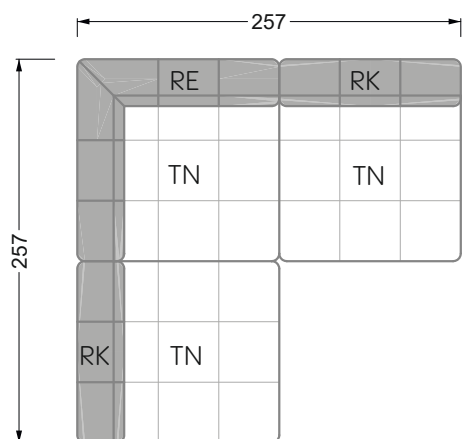

Balao

104 • Corner sofas with short daybed &
assembled backrests

Balao

104 • Corner sofas with short daybed
assembled arm- and backrests

The dimensions apply to free-standing parts.

The add-on parts have an upholstery without rounding on the sides.

The end and individual parts have a rounding on these free sides (6CM).

This means that in case of a free combination of individual parts, 6cm must be deducted from the sides on the frame.

Edgy

107 • Corner sofas with long daybed

Edgy

107 • Asymmetrical corner sofas

Edgy

107 • Asymmetrical corner sofas

Edgy

107 • Corner sofas seat depth 64 cm / 104 cm

Recommendation for cushions: **D 108 Q**

Recommendation for cushions: **D 108 Q**

Bed surface
160 x 200 cm

W 129-180

Bed surface
180 x 200 cm

W 129-200

Bed surface
200 x 200 cm

A
RP 129-80

B
RP 129-100

C
RP 129-120