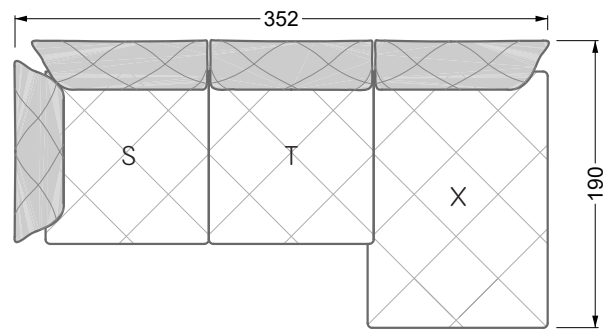

Balao

104 • Corner sofas with long daybed &
assembled backrests

Balao

104 • Corner sofas with short daybed &
assembled backrests

Balao

104 • Corner sofas with short daybed
assembled arm- and backrests

The dimensions apply to free-standing parts.

The add-on parts have an upholstery without rounding on the sides.

The end and individual parts have a rounding on their free sides (6CM).

This means that in case of a free combination of individual parts, 6cm must be deducted from the sides on the frame.

Edgy

107 • Corner sofas with short daybed

Edgy

107 • Corner sofas with long daybed

Edgy

107 • Asymmetrical corner sofas

Edgy

107 • Corner sofas seat depth 64 cm / 104 cm

Edgy

107 • Corner sofas seat depth 64 cm / 104 cm

recommendation for cushions: **D 108 Q**

recommendation for cushions: **D 108 Q**

Cloud 7

154 • Single elements • Longchair

Cloud 7

154 • Large combinations