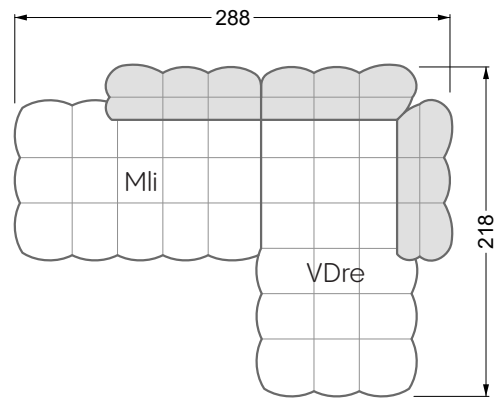

Balao

104 • Corner sofas with long daybed &
assembled backrests

Balao

104 • Corner sofas with short daybed &
assembled backrests

Balao

104 • Corner sofas with short daybed
assembled arm- and backrests

The dimensions apply to free-standing parts.

Edgy

107 • Corner sofas with short daybed

Edgy

107 • Corner sofas with long daybed

Edgy

107 • Asymmetrical corner sofas

Edgy

107 • Corner sofas seat depth 64 cm / 104 cm

width: 202,5 cm

W 129-160

6-some

width: 243,0 cm

SET 1.3

W 129-160

7-some

width: 283,5 cm

6-some

width: 243,0 cm

SET 1.2

W 129-180

7-some

width: 283,5 cm

SET 3

W 129-180