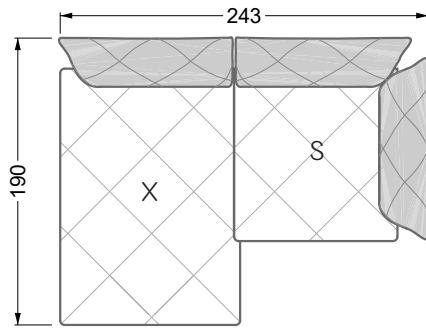

Balao

104 • Corner sofas with long daybed &
assembled backrests

Balao

104 • Corner sofas with short daybed &
assembled backrests

Balao

104 • Corner sofas with short daybed
assembled arm- and backrests

The dimensions apply to free-standing parts.

The add-on parts have an upholstery without rounding on the sides.

The end and individual parts have a rounding on their free sides (6CM).

This means that in case of a free combination of individual parts, 6cm must be deducted from the sides on the frame.

Edgy

107 • Corner sofas with short daybed

Edgy

107 • Corner sofas with long daybed

Edgy

107 • Asymmetrical corner sofas

Edgy

107 • Corner sofas seat depth 64 cm / 104 cm

Edgy

107 • Corner sofas seat depth 64 cm / 104 cm

recommendation for cushions: **D 108 Q**

recommendation for cushions: **D 108 Q**

Cloud 7

154 • Single elements • Longchair

Cloud 7

154 • Large combinations