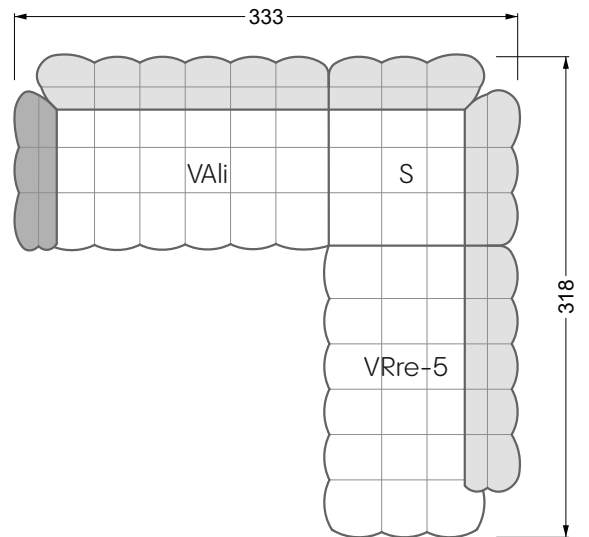

The dimensions apply to free-standing parts.

All sides of the sofa have a genuine upholstered side and can also be placed individually in the room.

If two individual parts are joined together, 6 cm (3 cm per element) must be subtracted on the extension sides, as the foam is compressed during joining.

Balao

104 • Corner sofas with short daybed &
assembled backrests

Balao

104 • Corner sofas with short daybed
assembled arm- and backrests

The dimensions apply to free-standing parts.

The add-on parts have an upholstery without rounding on the sides.

The end and individual parts have a rounding on these free sides (6CM).

This means that in case of a free combination of individual parts, 6cm must be deducted from the sides on the frame.

Edgy

107 • Corner sofas with long daybed

Edgy

107 • Asymmetrical corner sofas

Edgy

107 • Asymmetrical corner sofas

Edgy

107 • Corner sofas seat depth 64 cm / 104 cm

Recommendation for cushions: **D 108 Q**

Recommendation for cushions: **D 108 Q**