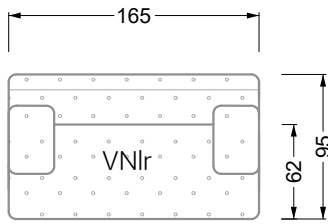

Edgy

107 • Corner sofas with short daybed

Edgy

107 • Corner sofas with long daybed

Edgy

107 • Asymmetrical corner sofas

Edgy

107 • Corner sofas seat depth 64 cm / 104 cm

Edgy

107 • Corner sofas seat depth 64 cm / 104 cm

recommendation for cushions: **D 108 Q**

recommendation for cushions: **D 108 Q**

Cloud 7

154 • Single elements • Longchair

Cloud 7

154 • Large combinations

Ocean 7

158 • Corner sofas seat depth 62 cm

Ocean 7

158 • Corner sofas seat depth 62 / 95 cm

W104-160
bed surface 160 x 200 cm

W104-180
bed surface 180 x 200 cm

W104-200
bed surface 200 x 200 cm

Box spring system mattress

Cold foam mattress

W 129-160
bed surface
160 x 200 cm

W 129-180
bed surface
180 x 200 cm

W 129-200
bed surface
200 x 200 cm

A

RP 129-80

B

RP 129-100