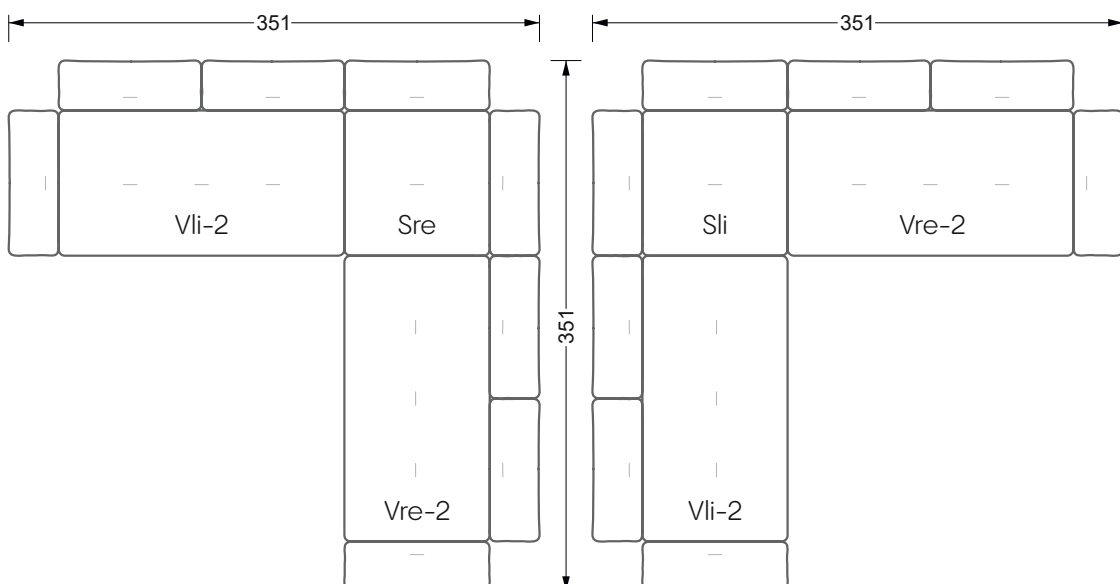

Beds

104 / Balaa0 Bed	123
129 / Creole Bed	124
130 / Fey0 Bed	155
154 / Cloud 7 Bed	156

Couch- & Coffeetables	157
----------------------------------	-----

Armchairs	158
------------------	-----

Dining & Chairs	159
----------------------------	-----

The dimensions apply to free-standing parts.

All sides of the sofa have a genuine upholstered side and can also be placed individually in the room.

If two individual parts are joined together, 6 cm (3 cm per element) must be subtracted on the extension sides, as the foam is compressed during joining.

Balao

104 • Corner sofas with short daybed &
assembled backrests

Balao

104 • Corner sofas with short daybed
assembled arm- and backrests

The dimensions apply to free-standing parts.

The add-on parts have an upholstery without rounding on the sides.

The end and individual parts have a rounding on these free sides (6CM).

This means that in case of a free combination of individual parts, 6cm must be deducted from the sides on the frame.

Edgy

107 • Corner sofas with long daybed