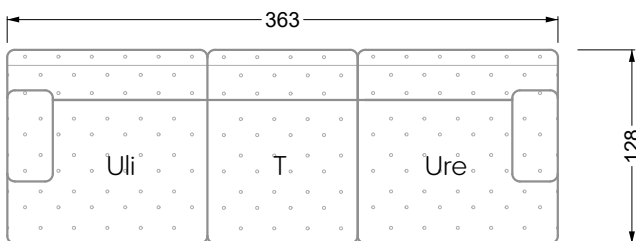

Edgy

107 • Corner sofas with short daybed

Edgy

107 • Corner sofas with long daybed

Edgy

107 • Asymmetrical corner sofas

Edgy

107 • Corner sofas seat depth 64 cm / 104 cm

Edgy

107 • Corner sofas seat depth 64 cm / 104 cm

recommendation for cushions: **D 108 Q**

recommendation for cushions: **D 108 Q**

Cloud 7

154 • Single elements • Longchair

Cloud 7

154 • Large combinations

Ocean 7

158 • Corner sofas seat depth 62 cm

Ocean 7

158 • Corner sofas seat depth 62 / 95 cm

W104-160
bed surface 160 x 200 cm

W104-180
bed surface 180 x 200 cm

W104-200
bed surface 200 x 200 cm

Box spring system mattress