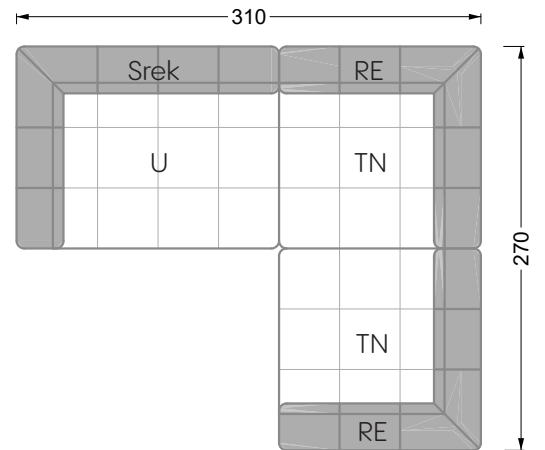

Balao

104 • Corner sofas with long daybed &
assembled backrests

Balao

104 • Corner sofas with short daybed &
assembled backrests

Balao

104 • Corner sofas with short daybed
assembled arm- and backrests

The dimensions apply to free-standing parts.

Edgy

107 • Corner sofas with short daybed

Edgy

107 • Corner sofas with long daybed

Edgy

107 • Asymmetrical corner sofas

Edgy

107 • Corner sofas seat depth 64 cm / 104 cm

Edgy

107 • Corner sofas seat depth 64 cm / 104 cm

recommendation for cushions: **D 108 Q**

recommendation for cushions: **D 108 Q**

Cloud 7

154 • Single elements • Longchair

Cloud 7

154 • Large combinations

width: 202,5 cm

W 129-160

6-some

width: 243,0 cm

SET 1.3

W 129-160

7-some

width: 283,5 cm