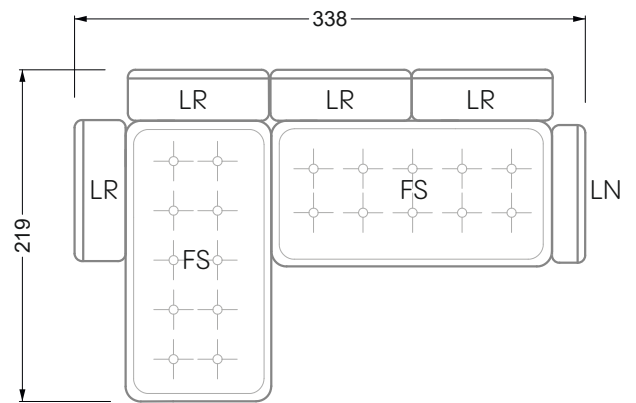

Balao

104 • Corner sofas with short daybed &
assembled backrests

Balao

104 • Corner sofas with short daybed
assembled arm- and backrests

The dimensions apply to free-standing parts.

The add-on parts have an upholstery without rounding on the sides.

The end and individual parts have a rounding on these free sides (6CM).

This means that in case of a free combination of individual parts, 6cm must be deducted from the sides on the frame.

Edgy

107 • Corner sofas with long daybed

Edgy

107 • Asymmetrical corner sofas

Edgy

107 • Asymmetrical corner sofas

Edgy

107 • Corner sofas seat depth 64 cm / 104 cm

Recommendation for cushions: **D 108 Q**

Recommendation for cushions: **D 108 Q**

Ohlinda

118 • Corner sofas with arm- and backrests

Cocoa Island

119 • Corner sofas seat depth 62cm/95 cm

Cloud 7

154 • Large combinations

Ocean 7

158 • Corner sofas seat depth 95 cm