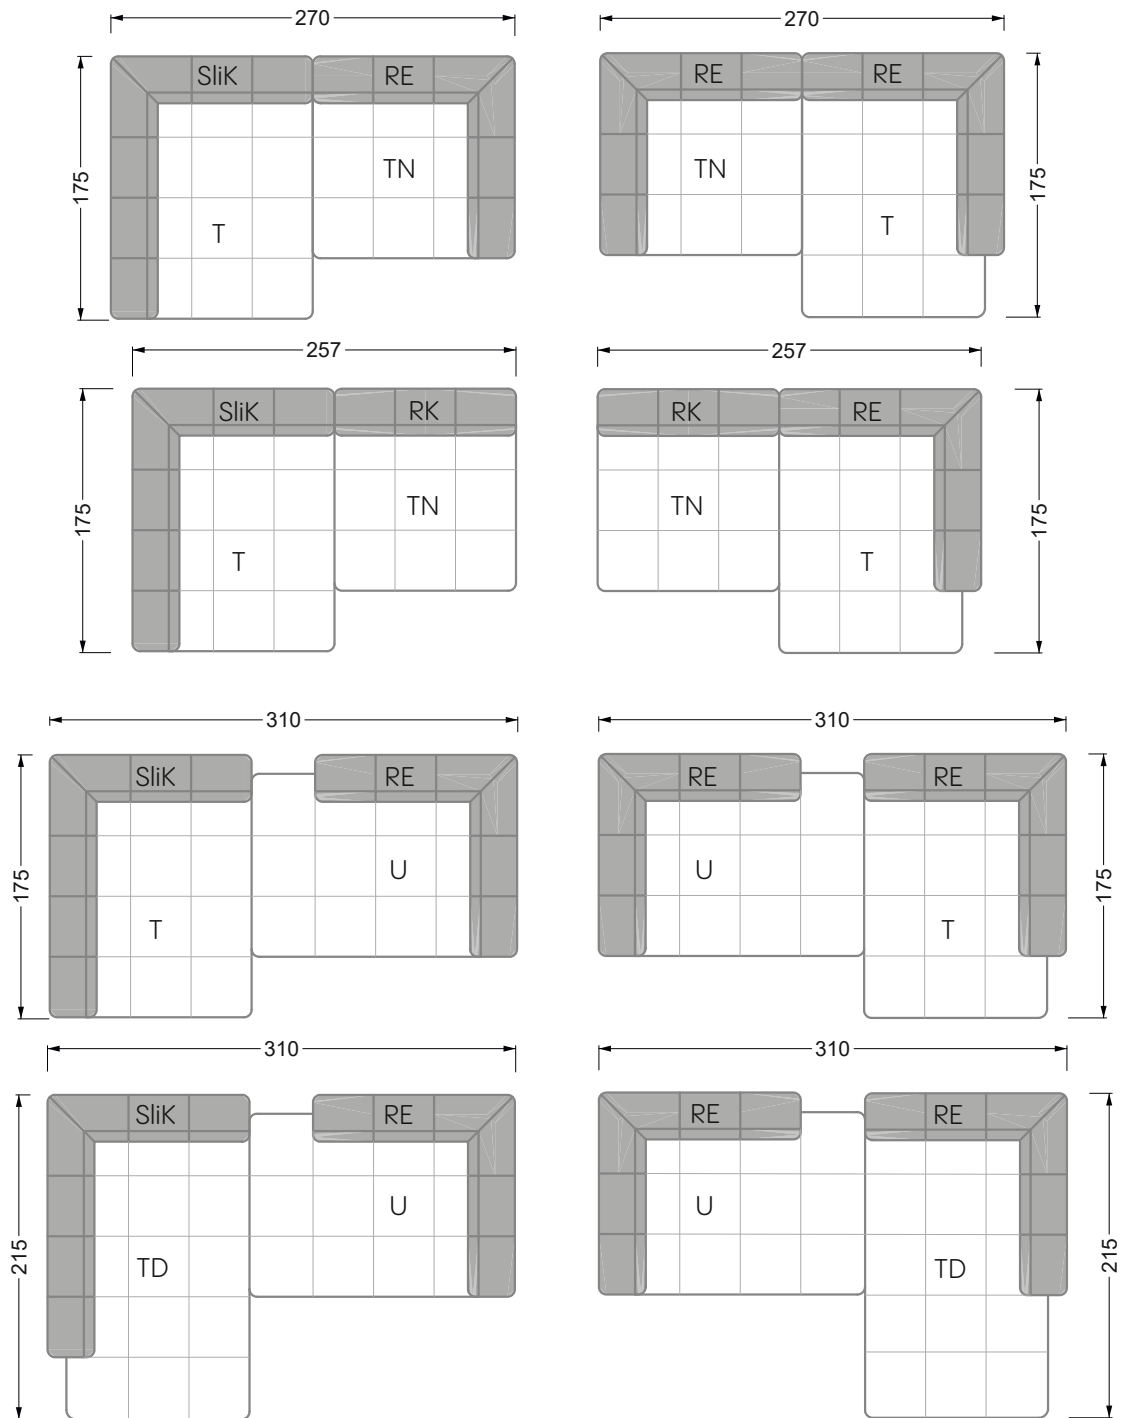

Balao

104 • Corner sofas with short daybed &
assembled backrests

Balao

104 • Corner sofas with short daybed
assembled arm- and backrests

The dimensions apply to free-standing parts.

The add-on parts have an upholstery without rounding on the sides.

The end and individual parts have a rounding on these free sides (6CM).

This means that in case of a free combination of individual parts, 6cm must be deducted from the sides on the frame.

Edgy

107 • Corner sofas with long daybed

Edgy

107 • Asymmetrical corner sofas

Edgy

107 • Asymmetrical corner sofas

Edgy

107 • Corner sofas seat depth 64 cm / 104 cm

Recommendation for cushions: **D 108 Q**

Recommendation for cushions: **D 108 Q**

Bed surface
160 x 200 cm

W 129-180

Bed surface
180 x 200 cm

W 129-200

Bed surface
200 x 200 cm

A
RP 129-80

B
RP 129-100

C
RP 129-120