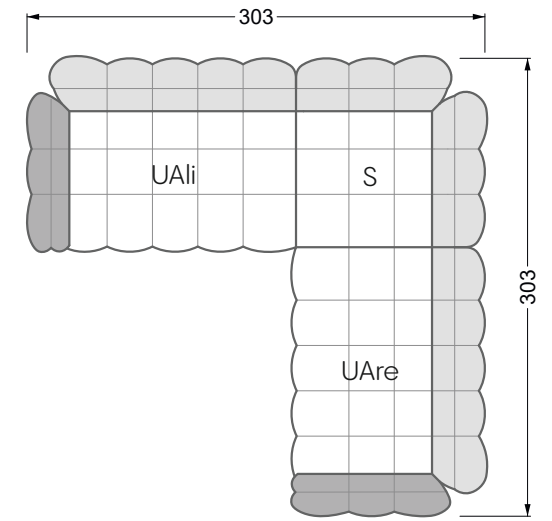

The dimensions apply to free-standing parts.

All sides of the sofa have a genuine upholstered side and can also be placed individually in the room.

If two individual parts are joined together, 6 cm (3 cm per element) must be subtracted on the extension sides, as the foam is compressed during joining.

Balao

104 • Corner sofas with short daybed &
assembled backrests

Balao

104 • Corner sofas with short daybed
assembled arm- and backrests

The dimensions apply to free-standing parts.

The add-on parts have an upholstery without rounding on the sides.

The end and individual parts have a rounding on these free sides (6CM).

This means that in case of a free combination of individual parts, 6cm must be deducted from the sides on the frame.

Edgy

107 • Corner sofas with long daybed

Edgy

107 • Asymmetrical corner sofas

Edgy

107 • Asymmetrical corner sofas

Edgy

107 • Corner sofas seat depth 64 cm / 104 cm

Recommendation for cushions: **D 108 Q**

Recommendation for cushions: **D 108 Q**