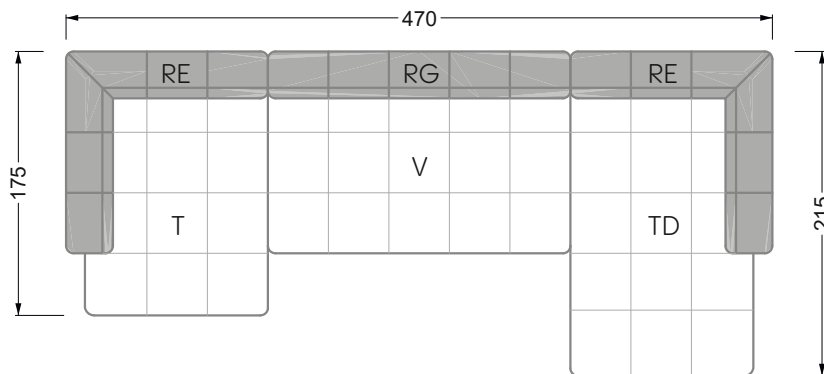

Balao

104 • Corner sofas with short daybed &
assembled backrests

Balao

104 • Corner sofas with short daybed
assembled arm- and backrests

The dimensions apply to free-standing parts.

The add-on parts have an upholstery without rounding on the sides.

The end and individual parts have a rounding on these free sides (6CM).

This means that in case of a free combination of individual parts, 6cm must be deducted from the sides on the frame.

Edgy

107 • Corner sofas with long daybed

Edgy

107 • Asymmetrical corner sofas

Edgy

107 • Asymmetrical corner sofas

Edgy

107 • Corner sofas seat depth 64 cm / 104 cm

Recommendation for cushions: **D 108 Q**

Recommendation for cushions: **D 108 Q**

Ohlinda

118 • Corner sofas with arm- and backrests

Cocoa Island

119 • Corner sofas seat depth 62cm/95 cm

Cloud 7

154 • Large combinations

Ocean 7

158 • Corner sofas seat depth 95 cm