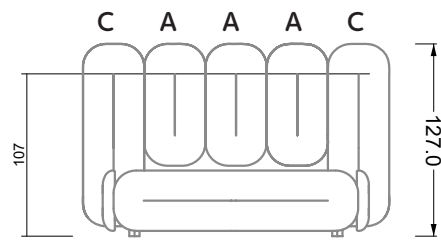

G

RP 129-200

W 129-160

W 129-160

W 129-160

4-some

width: 176,0 cm

W 129-160

5-some
width: 202,5 cm

6-some
width: 243,0 cm

W 129-160

7-some
width: 283,5 cm

8-some
width: 324,0 cm

9-some
width: 364,5 cm

W 129-160

5-some

width: 202,5 cm

W 129-160

6-some

width: 243,0 cm

SET 1.3

W 129-160

7-some

width: 283,5 cm