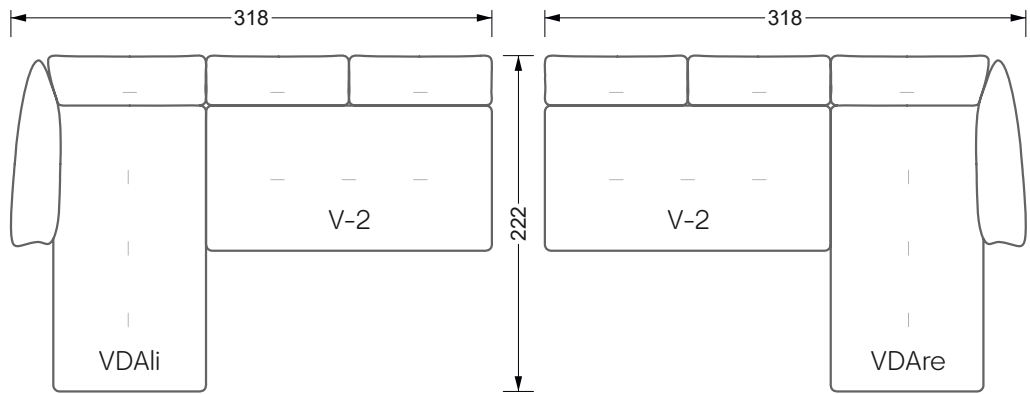

Beds

104 / Balaa0 Bed	123
129 / Creole Bed	124
130 / Fey0 Bed	155
154 / Cloud 7 Bed	156

Couch- & Coffeetables	157
----------------------------------	-----

Armchairs	158
------------------	-----

Dining & Chairs	159
----------------------------	-----

The dimensions apply to free-standing parts.

All sides of the sofa have a genuine upholstered side and can also be placed individually in the room.

If two individual parts are joined together, 6 cm (3 cm per element) must be subtracted on the extension sides, as the foam is compressed during joining.

Balao

104 • Corner sofas with short daybed &
assembled backrests

Balao

104 • Corner sofas with short daybed
assembled arm- and backrests

The dimensions apply to free-standing parts.

The add-on parts have an upholstery without rounding on the sides.

W 129-180

Bed drawer can also be
turned 90 degrees

W 129-180

W 129-180

5-some

Width: 202,5 cm

6-some

Width: 243,0 cm