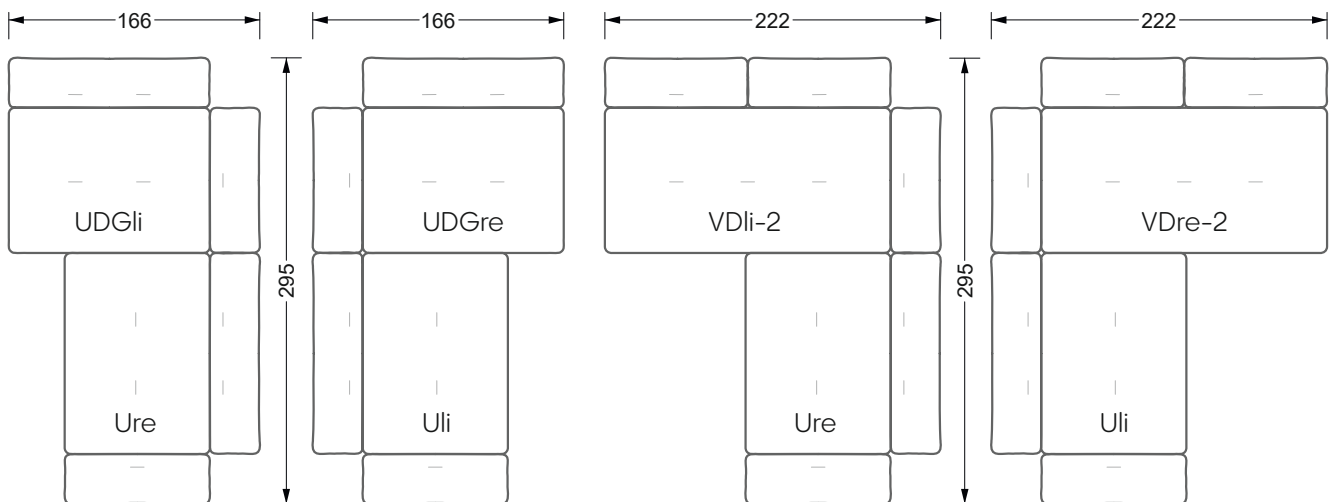

Beds

104 / Balaa0 Bed	123
129 / Creole Bed	124
130 / Fey0 Bed	155
154 / Cloud 7 Bed	156

Couch- & Coffeetables	157
----------------------------------	-----

Armchairs	158
------------------	-----

Dining & Chairs	159
----------------------------	-----

The dimensions apply to free-standing parts.

All sides of the sofa have a genuine upholstered side and can also be placed individually in the room.

If two individual parts are joined together, 6 cm (3 cm per element) must be subtracted on the extension sides, as the foam is compressed during joining.

Balao

104 • Corner sofas with short daybed &
assembled backrests

Balao

104 • Corner sofas with short daybed
assembled arm- and backrests

The dimensions apply to free-standing parts.

The add-on parts have an upholstery without rounding on the sides.

The end and individual parts have a rounding on these free sides (6CM).

This means that in case of a free combination of individual parts, 6cm must be deducted from the sides on the frame.

Edgy

107 • Corner sofas with long daybed