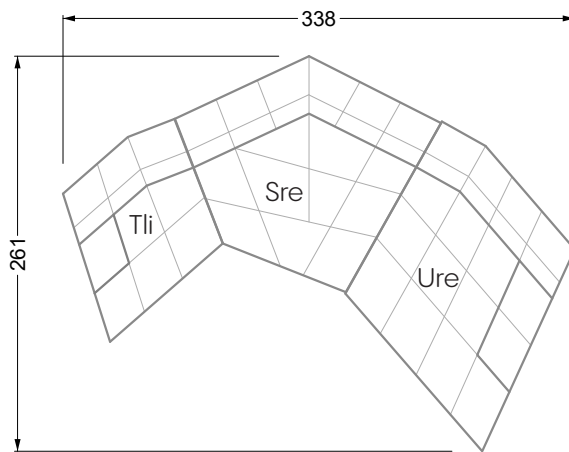

Edgy

107 • Corner sofas with short daybed

Edgy

107 • Corner sofas with long daybed

Edgy

107 • Asymmetrical corner sofas

Edgy

107 • Corner sofas seat depth 64 cm / 104 cm

Edgy

107 • Corner sofas seat depth 64 cm / 104 cm

recommendation for cushions: **D 108 Q**

recommendation for cushions: **D 108 Q**

Cloud 7

154 • Single elements • Longchair

Cloud 7

154 • Large combinations

Ocean 7

158 • Corner sofas seat depth 62 cm

Ocean 7

158 • Corner sofas seat depth 62 / 95 cm

W104-160
bed surface 160 x 200 cm

W104-180
bed surface 180 x 200 cm

W104-200
bed surface 200 x 200 cm

Box spring system mattress

Cold foam mattress

W 129-160
bed surface
160 x 200 cm

W 129-180
bed surface
180 x 200 cm

W 129-200
bed surface
200 x 200 cm

A

RP 129-80

B

RP 129-100