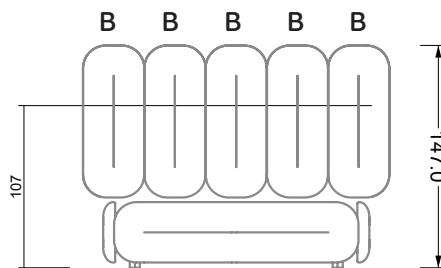

G

RP 129-200

W 129-160

W 129-160

W 129-160

4-some

width: 176,0 cm

W 129-160

5-some
width: 202,5 cm

6-some
width: 243,0 cm

W 129-160

7-some
width: 283,5 cm

8-some
width: 324,0 cm

9-some
width: 364,5 cm

W 129-160

5-some

width: 202,5 cm

W 129-160

6-some

width: 243,0 cm

SET 1.3

W 129-160

7-some

width: 283,5 cm