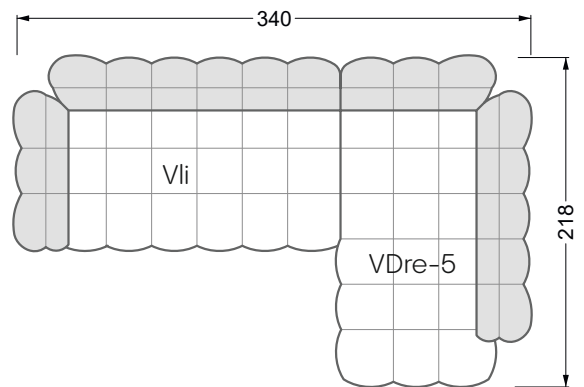

Beds

104 / Balaa0 Bed	123
129 / Creole Bed	124
130 / Fey0 Bed	155
154 / Cloud 7 Bed	156

Couch- & Coffeetables	157
----------------------------------	-----

Armchairs	158
------------------	-----

Dining & Chairs	159
----------------------------	-----

The dimensions apply to free-standing parts.

All sides of the sofa have a genuine upholstered side and can also be placed individually in the room.

If two individual parts are joined together, 6 cm (3 cm per element) must be subtracted on the extension sides, as the foam is compressed during joining.

Balao

104 • Corner sofas with short daybed &
assembled backrests

Balao

104 • Corner sofas with short daybed
assembled arm- and backrests

The dimensions apply to free-standing parts.

The add-on parts have an upholstery without rounding on the sides.

The end and individual parts have a rounding on these free sides (6CM).

This means that in case of a free combination of individual parts, 6cm must be deducted from the sides on the frame.

Edgy

107 • Corner sofas with long daybed