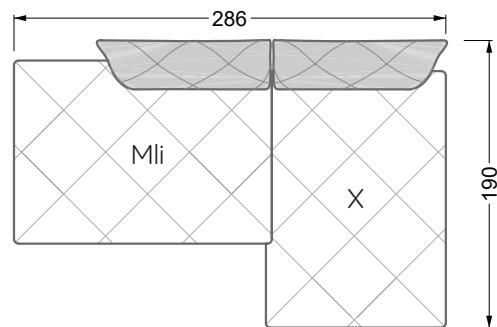

Balao

104 • Corner sofas with long daybed &
assembled backrests

Balao

104 • Corner sofas with short daybed &
assembled backrests

Balao

104 • Corner sofas with short daybed
assembled arm- and backrests

The dimensions apply to free-standing parts.

The add-on parts have an upholstery without rounding on the sides.

The end and individual parts have a rounding on their free sides (6CM).

This means that in case of a free combination of individual parts, 6cm must be deducted from the sides on the frame.

Edgy

107 • Corner sofas with short daybed

Edgy

107 • Corner sofas with long daybed

Edgy

107 • Asymmetrical corner sofas

Edgy

107 • Corner sofas seat depth 64 cm / 104 cm

Edgy

107 • Corner sofas seat depth 64 cm / 104 cm

recommendation for cushions: **D 108 Q**

recommendation for cushions: **D 108 Q**

Cloud 7

154 • Single elements • Longchair

Cloud 7

154 • Large combinations