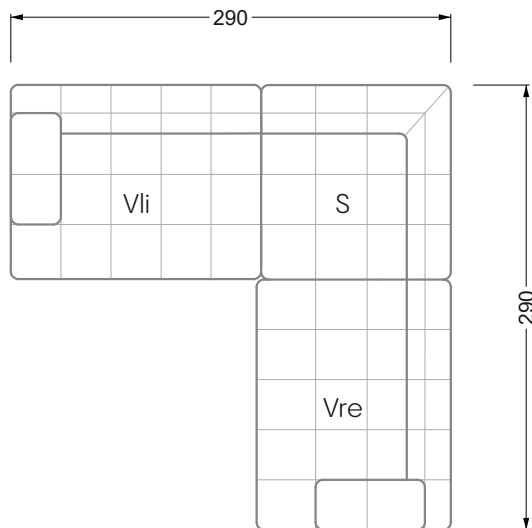

Edgy

107 • Asymmetrical corner sofas

Edgy

107 • Asymmetrical corner sofas

Edgy

107 • Corner sofas seat depth 64 cm / 104 cm

Recommendation for cushions: **D 108 Q**

Recommendation for cushions: **D 108 Q**

Ohlinda

118 • Corner sofas with arm- and backrests

Cocoa Island

119 • Corner sofas seat depth 62cm/95 cm

Cloud 7

154 • Large combinations

Ocean 7

158 • Corner sofas seat depth 95 cm

Ocean 7

158 • Corner sofas seat depth 62 / 95 cm

W104-160
Bed surface 160 x 200 cm

W104-180
Bed surface 180 x 200 cm

W104-200
Bed surface 200 x 200 cm

Box spring system mattress

Cold foam mattress

W 129-160

Bed surface
160 x 200 cm

W 129-180

Bed surface
180 x 200 cm

W 129-200

Bed surface
200 x 200 cm

A
RP 129-80

B
RP 129-100

C
RP 129-120