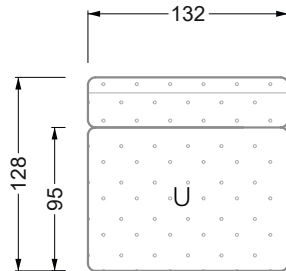

The end and individual parts have a rounding on these free sides (6CM).

This means that in case of a free combination of individual parts, 6cm must be deducted from the sides on the frame.

Edgy

107 • Corner sofas with long daybed

Edgy

107 • Asymmetrical corner sofas

Edgy

107 • Asymmetrical corner sofas

Edgy

107 • Corner sofas seat depth 64 cm / 104 cm

Recommendation for cushions: **D 108 Q**

Recommendation for cushions: **D 108 Q**

Ohlinda

118 • Corner sofas with arm- and backrests

Cocoa Island

119 • Corner sofas seat depth 62cm/95 cm

Cloud 7

154 • Large combinations

Ocean 7

158 • Corner sofas seat depth 95 cm