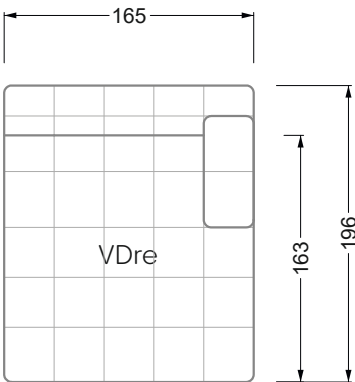

Edgy

107 • Asymmetrical corner sofas

Edgy

107 • Asymmetrical corner sofas

Edgy

107 • Corner sofas seat depth 64 cm / 104 cm

Recommendation for cushions: **D 108 Q**

Recommendation for cushions: **D 108 Q**

Ohlinda

118 • Corner sofas with arm- and backrests

Cocoa Island

119 • Corner sofas seat depth 62cm/95 cm

Cloud 7

154 • Large combinations

Ocean 7

158 • Corner sofas seat depth 95 cm

Bed surface
160 x 200 cm

W 129-180

Bed surface
180 x 200 cm

W 129-200

Bed surface
200 x 200 cm

A
RP 129-80

B
RP 129-100

C
RP 129-120

Width: 283,5 cm

8-some

Width: 324,0 cm

9-some

Width: 364,5 cm

W 129-160

5-some

Width: 202,5 cm