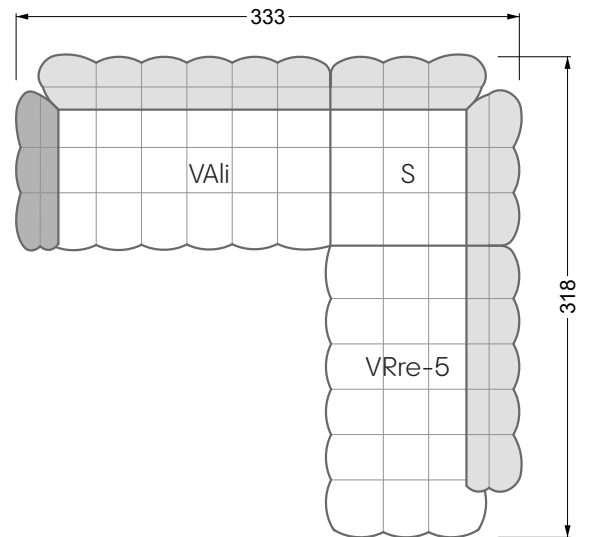

Balao

104 • Corner sofas with long daybed &
assembled backrests

Balao

104 • Corner sofas with short daybed &
assembled backrests

Balao

104 • Corner sofas with short daybed
assembled arm- and backrests

The dimensions apply to free-standing parts.

The add-on parts have an upholstery without rounding on the sides.

The end and individual parts have a rounding on their free sides (6CM).

This means that in case of a free combination of individual parts, 6cm must be deducted from the sides on the frame.

Edgy

107 • Corner sofas with short daybed

Edgy

107 • Corner sofas with long daybed

Edgy

107 • Asymmetrical corner sofas

Edgy

107 • Corner sofas seat depth 64 cm / 104 cm

width: 202,5 cm

W 129-160

6-some

width: 243,0 cm

SET 1.3

W 129-160

7-some

width: 283,5 cm