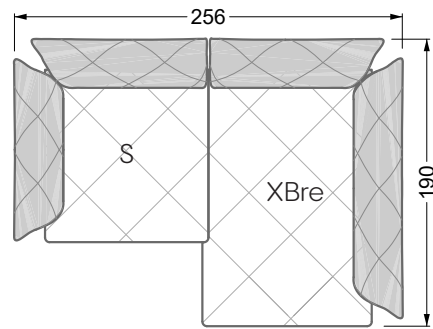

Balao

104 • Corner sofas with long daybed &
assembled backrests

Balao

104 • Corner sofas with short daybed &
assembled backrests

Balao

104 • Corner sofas with short daybed
assembled arm- and backrests

The dimensions apply to free-standing parts.

The add-on parts have an upholstery without rounding on the sides.

The end and individual parts have a rounding on their free sides (6CM).

This means that in case of a free combination of individual parts, 6cm must be deducted from the sides on the frame.

Edgy

107 • Corner sofas with short daybed

Edgy

107 • Corner sofas with long daybed

Edgy

107 • Asymmetrical corner sofas

Edgy

107 • Corner sofas seat depth 64 cm / 104 cm

Edgy

107 • Corner sofas seat depth 64 cm / 104 cm

recommendation for cushions: **D 108 Q**

recommendation for cushions: **D 108 Q**

Cloud 7

154 • Single elements • Longchair

Cloud 7

154 • Large combinations