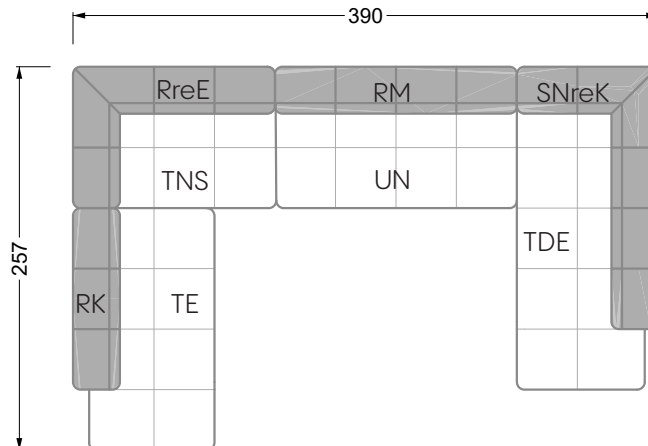

Balao

104 • Corner sofas with long daybed &
assembled backrests

Balao

104 • Corner sofas with short daybed &
assembled backrests

Balao

104 • Corner sofas with short daybed
assembled arm- and backrests

The dimensions apply to free-standing parts.

Edgy

107 • Corner sofas with short daybed

Edgy

107 • Corner sofas with long daybed

Edgy

107 • Asymmetrical corner sofas

Edgy

107 • Corner sofas seat depth 64 cm / 104 cm

Edgy

107 • Corner sofas seat depth 64 cm / 104 cm

recommendation for cushions: **D 108 Q**

recommendation for cushions: **D 108 Q**

Cloud 7

154 • Single elements • Longchair

Cloud 7

154 • Large combinations

Ocean 7

158 • Corner sofas seat depth 62 cm

Ocean 7

158 • Corner sofas seat depth 62 / 95 cm

W104-160
bed surface 160 x 200 cm

W104-180
bed surface 180 x 200 cm

W104-200
bed surface 200 x 200 cm

Box spring system mattress