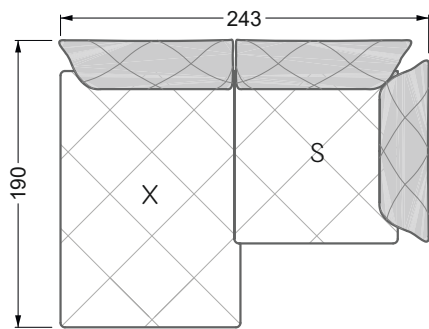

The dimensions apply to free-standing parts.

All sides of the sofa have a genuine upholstered side and can also be placed individually in the room.

If two individual parts are joined together, 6 cm (3 cm per element) must be subtracted on the extension sides, as the foam is compressed during joining.

Balao

104 • Corner sofas with short daybed &
assembled backrests

Balao

104 • Corner sofas with short daybed
assembled arm- and backrests

The dimensions apply to free-standing parts.

The add-on parts have an upholstery without rounding on the sides.

The end and individual parts have a rounding on these free sides (6CM).

This means that in case of a free combination of individual parts, 6cm must be deducted from the sides on the frame.

Edgy

107 • Corner sofas with long daybed

Edgy

107 • Asymmetrical corner sofas

Edgy

107 • Asymmetrical corner sofas

Edgy

107 • Corner sofas seat depth 64 cm / 104 cm

Recommendation for cushions: **D 108 Q**

Recommendation for cushions: **D 108 Q**