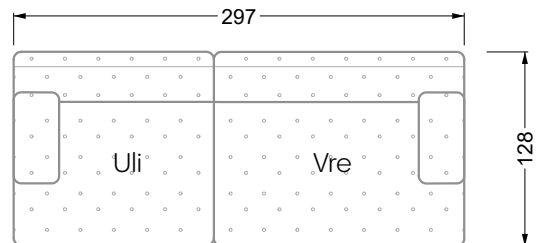

Edgy

107 • Corner sofas with short daybed

Edgy

107 • Corner sofas with long daybed

Edgy

107 • Asymmetrical corner sofas

Edgy

107 • Corner sofas seat depth 64 cm / 104 cm

Edgy

107 • Corner sofas seat depth 64 cm / 104 cm

recommendation for cushions: **D 108 Q**

recommendation for cushions: **D 108 Q**

Cloud 7

154 • Single elements • Longchair

Cloud 7

154 • Large combinations

Ocean 7

158 • Corner sofas seat depth 62 cm

Ocean 7

158 • Corner sofas seat depth 62 / 95 cm

W104-160
bed surface 160 x 200 cm

W104-180
bed surface 180 x 200 cm

W104-200
bed surface 200 x 200 cm

Box spring system mattress

Cold foam mattress

W 129-160
bed surface
160 x 200 cm

W 129-180
bed surface
180 x 200 cm

W 129-200
bed surface
200 x 200 cm

A

RP 129-80

B

RP 129-100