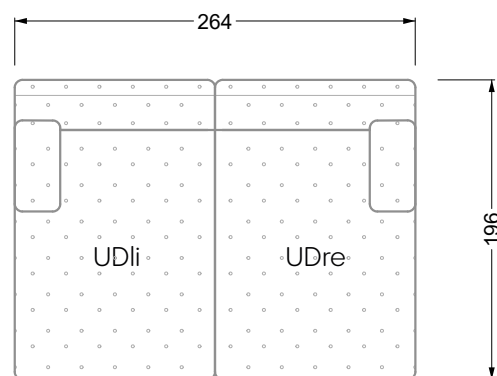

Edgy

107 • Corner sofas with short daybed

Edgy

107 • Corner sofas with long daybed

Edgy

107 • Asymmetrical corner sofas

Edgy

107 • Corner sofas seat depth 64 cm / 104 cm

Edgy

107 • Corner sofas seat depth 64 cm / 104 cm

recommendation for cushions: **D 108 Q**

recommendation for cushions: **D 108 Q**

Cloud 7

154 • Single elements • Longchair

Cloud 7

154 • Large combinations

Ocean 7

158 • Corner sofas seat depth 62 cm

Ocean 7

158 • Corner sofas seat depth 62 / 95 cm

W104-160
bed surface 160 x 200 cm

W104-180
bed surface 180 x 200 cm

W104-200
bed surface 200 x 200 cm

Box spring system mattress

Cold foam mattress

W 129-160
bed surface
160 x 200 cm

W 129-180
bed surface
180 x 200 cm

W 129-200
bed surface
200 x 200 cm

A

RP 129-80

B

RP 129-100