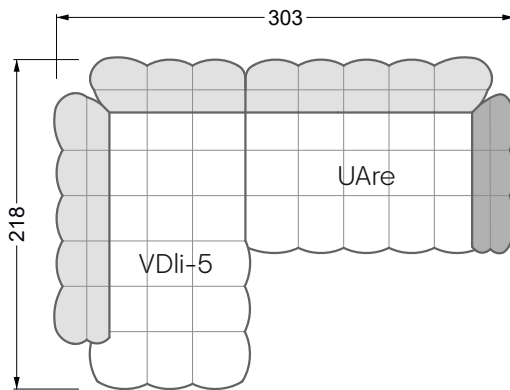

Beds

104 / Balaa0 Bed	123
129 / Creole Bed	124
130 / Fey0 Bed	155
154 / Cloud 7 Bed	156

Couch- & Coffeetables	157
----------------------------------	-----

Armchairs	158
------------------	-----

Dining & Chairs	159
----------------------------	-----

The dimensions apply to free-standing parts.

All sides of the sofa have a genuine upholstered side and can also be placed individually in the room.

If two individual parts are joined together, 6 cm (3 cm per element) must be subtracted on the extension sides, as the foam is compressed during joining.

Balao

104 • Corner sofas with short daybed &
assembled backrests

Balao

104 • Corner sofas with short daybed
assembled arm- and backrests

The dimensions apply to free-standing parts.

The add-on parts have an upholstery without rounding on the sides.

The end and individual parts have a rounding on these free sides (6CM).

This means that in case of a free combination of individual parts, 6cm must be deducted from the sides on the frame.

Edgy

107 • Corner sofas with long daybed