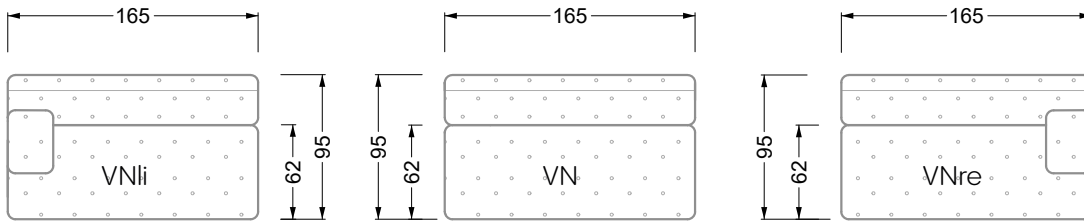

Edgy

107 • Corner sofas with short daybed

Edgy

107 • Corner sofas with long daybed

Edgy

107 • Asymmetrical corner sofas

Edgy

107 • Corner sofas seat depth 64 cm / 104 cm

Edgy

107 • Corner sofas seat depth 64 cm / 104 cm

recommendation for cushions: **D 108 Q**

recommendation for cushions: **D 108 Q**

Cloud 7

154 • Single elements • Longchair

Cloud 7

154 • Large combinations

Ocean 7

158 • Corner sofas seat depth 62 cm

Ocean 7

158 • Corner sofas seat depth 62 / 95 cm

W104-160
bed surface 160 x 200 cm

W104-180
bed surface 180 x 200 cm

W104-200
bed surface 200 x 200 cm

Box spring system mattress