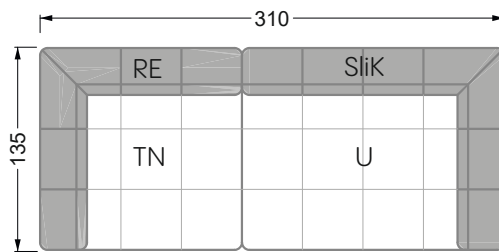

Balao

104 • Corner sofas with short daybed &
assembled backrests

Balao

104 • Corner sofas with short daybed
assembled arm- and backrests

The dimensions apply to free-standing parts.

The add-on parts have an upholstery without rounding on the sides.

The end and individual parts have a rounding on these free sides (6CM).

This means that in case of a free combination of individual parts, 6cm must be deducted from the sides on the frame.

Edgy

107 • Corner sofas with long daybed

Edgy

107 • Asymmetrical corner sofas

Edgy

107 • Asymmetrical corner sofas

Edgy

107 • Corner sofas seat depth 64 cm / 104 cm

Recommendation for cushions: **D 108 Q**

Recommendation for cushions: **D 108 Q**