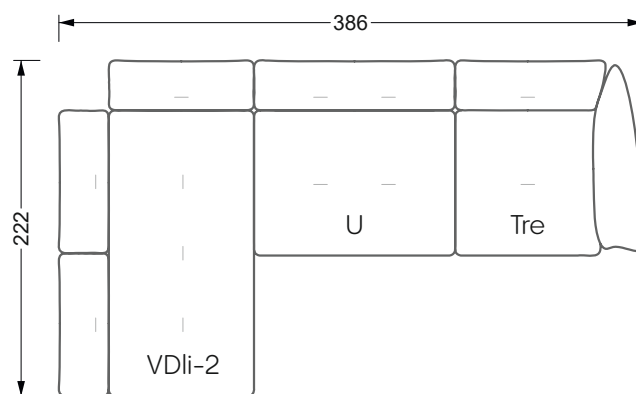

Beds

104 / Balaa0 Bed	123
129 / Creole Bed	124
130 / Fey0 Bed	155
154 / Cloud 7 Bed	156

Couch- & Coffeetables	157
----------------------------------	-----

Armchairs	158
------------------	-----

Dining & Chairs	159
----------------------------	-----

The dimensions apply to free-standing parts.

All sides of the sofa have a genuine upholstered side and can also be placed individually in the room.

If two individual parts are joined together, 6 cm (3 cm per element) must be subtracted on the extension sides, as the foam is compressed during joining.

Balao

104 • Corner sofas with short daybed &
assembled backrests

Balao

104 • Corner sofas with short daybed
assembled arm- and backrests

The dimensions apply to free-standing parts.

The add-on parts have an upholstery without rounding on the sides.

The end and individual parts have a rounding on these free sides (6CM).

This means that in case of a free combination of individual parts, 6cm must be deducted from the sides on the frame.

Edgy

107 • Corner sofas with long daybed