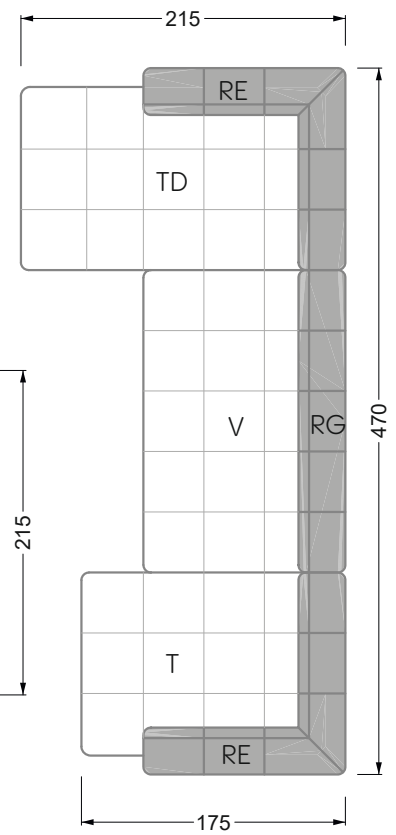

The end and individual parts have a rounding on these free sides (6CM).

This means that in case of a free combination of individual parts, 6cm must be deducted from the sides on the frame.

Edgy

107 • Corner sofas with long daybed

Edgy

107 • Asymmetrical corner sofas

Edgy

107 • Asymmetrical corner sofas

Edgy

107 • Corner sofas seat depth 64 cm / 104 cm

Recommendation for cushions: **D 108 Q**

Recommendation for cushions: **D 108 Q**

Ohlinda

118 • Corner sofas with arm- and backrests

Cocoa Island

119 • Corner sofas seat depth 62cm/95 cm

Cloud 7

154 • Large combinations

Ocean 7

158 • Corner sofas seat depth 95 cm

W 129-180

Bed drawer can also be
turned 90 degrees

W 129-180

W 129-180

5-some

Width: 202,5 cm

6-some

Width: 243,0 cm