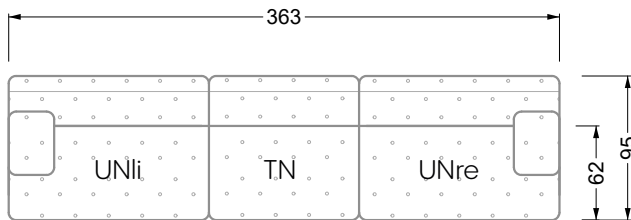

Edgy

107 • Corner sofas with short daybed

Edgy

107 • Corner sofas with long daybed

Edgy

107 • Asymmetrical corner sofas

Edgy

107 • Corner sofas seat depth 64 cm / 104 cm

Edgy

107 • Corner sofas seat depth 64 cm / 104 cm

recommendation for cushions: **D 108 Q**

recommendation for cushions: **D 108 Q**

Cloud 7

154 • Single elements • Longchair

Cloud 7

154 • Large combinations

Ocean 7

158 • Corner sofas seat depth 62 cm

Ocean 7

158 • Corner sofas seat depth 62 / 95 cm

W104-160
bed surface 160 x 200 cm

W104-180
bed surface 180 x 200 cm

W104-200
bed surface 200 x 200 cm

Box spring system mattress