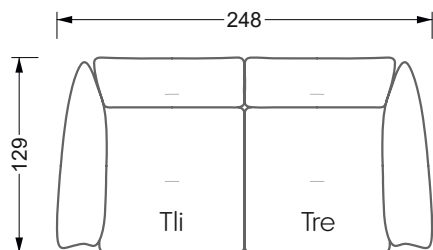

Beds

104 / Balaa0 Bed	123
129 / Creole Bed	124
130 / Fey0 Bed	155
154 / Cloud 7 Bed	156

Couch- & Coffeetables	157
----------------------------------	-----

Armchairs	158
------------------	-----

Dining & Chairs	159
----------------------------	-----

The dimensions apply to free-standing parts.

All sides of the sofa have a genuine upholstered side and can also be placed individually in the room.

If two individual parts are joined together, 6 cm (3 cm per element) must be subtracted on the extension sides, as the foam is compressed during joining.

Balao

104 • Corner sofas with short daybed &
assembled backrests

Balao

104 • Corner sofas with short daybed
assembled arm- and backrests

The dimensions apply to free-standing parts.

The add-on parts have an upholstery without rounding on the sides.

Width: 324,0 cm

9-some

Width: 364,5 cm

W 129-160

5-some

Width: 202,5 cm

6-some

Width: 243,0 cm