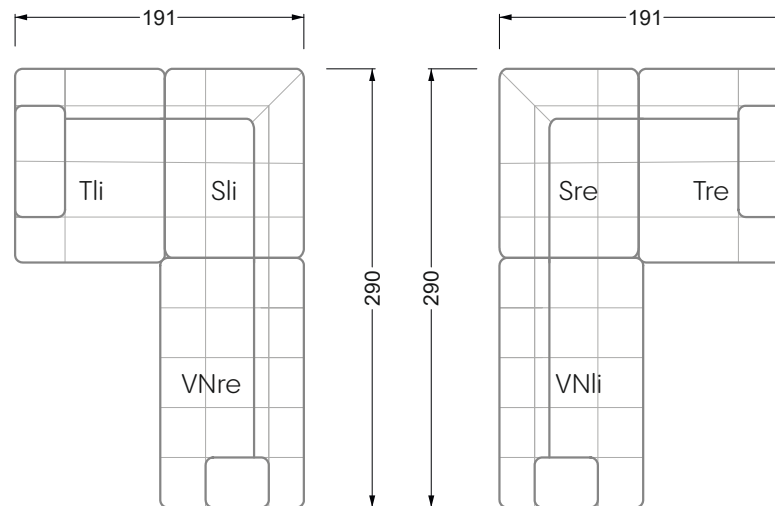

Edgy

107 • Asymmetrical corner sofas

Edgy

107 • Asymmetrical corner sofas

Edgy

107 • Corner sofas seat depth 64 cm / 104 cm

Recommendation for cushions: **D 108 Q**

Recommendation for cushions: **D 108 Q**

Ohlinda

118 • Corner sofas with arm- and backrests

Cocoa Island

119 • Corner sofas seat depth 62cm/95 cm

Cloud 7

154 • Large combinations

Ocean 7

158 • Corner sofas seat depth 95 cm

Ocean 7

158 • Corner sofas seat depth 62 / 95 cm

W104-160
Bed surface 160 x 200 cm

W104-180
Bed surface 180 x 200 cm

W104-200
Bed surface 200 x 200 cm

Box spring system mattress

Cold foam mattress

W 129-160

Bed surface
160 x 200 cm

W 129-180

Bed surface
180 x 200 cm

W 129-200

Bed surface
200 x 200 cm

A
RP 129-80

B
RP 129-100

C
RP 129-120