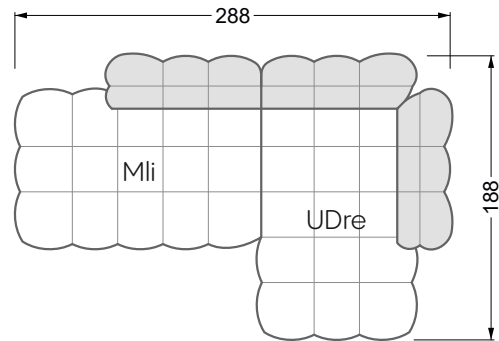

Beds

104 / Balaa0 Bed	123
129 / Creole Bed	124
130 / Fey0 Bed	155
154 / Cloud 7 Bed	156

Couch- & Coffeetables	157
----------------------------------	-----

Armchairs	158
------------------	-----

Dining & Chairs	159
----------------------------	-----

The dimensions apply to free-standing parts.

All sides of the sofa have a genuine upholstered side and can also be placed individually in the room.

If two individual parts are joined together, 6 cm (3 cm per element) must be subtracted on the extension sides, as the foam is compressed during joining.

Balao

104 • Corner sofas with short daybed &
assembled backrests

Balao

104 • Corner sofas with short daybed
assembled arm- and backrests

The dimensions apply to free-standing parts.

The add-on parts have an upholstery without rounding on the sides.

The end and individual parts have a rounding on these free sides (6CM).

This means that in case of a free combination of individual parts, 6cm must be deducted from the sides on the frame.

Edgy

107 • Corner sofas with long daybed