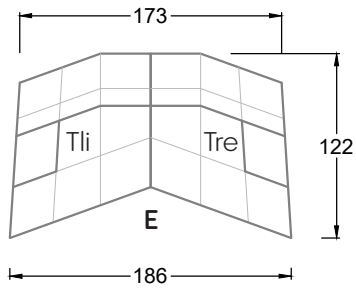

Edgy

107 • Corner sofas with short daybed

Edgy

107 • Corner sofas with long daybed

Edgy

107 • Asymmetrical corner sofas

Edgy

107 • Corner sofas seat depth 64 cm / 104 cm

Edgy

107 • Corner sofas seat depth 64 cm / 104 cm

recommendation for cushions: **D 108 Q**

recommendation for cushions: **D 108 Q**

Cloud 7

154 • Single elements • Longchair

Cloud 7

154 • Large combinations

Ocean 7

158 • Corner sofas seat depth 62 cm

Ocean 7

158 • Corner sofas seat depth 62 / 95 cm

W104-160
bed surface 160 x 200 cm

W104-180
bed surface 180 x 200 cm

W104-200
bed surface 200 x 200 cm

Box spring system mattress

Cold foam mattress

W 129-160
bed surface
160 x 200 cm

W 129-180
bed surface
180 x 200 cm

W 129-200
bed surface
200 x 200 cm

A

RP 129-80

B

RP 129-100