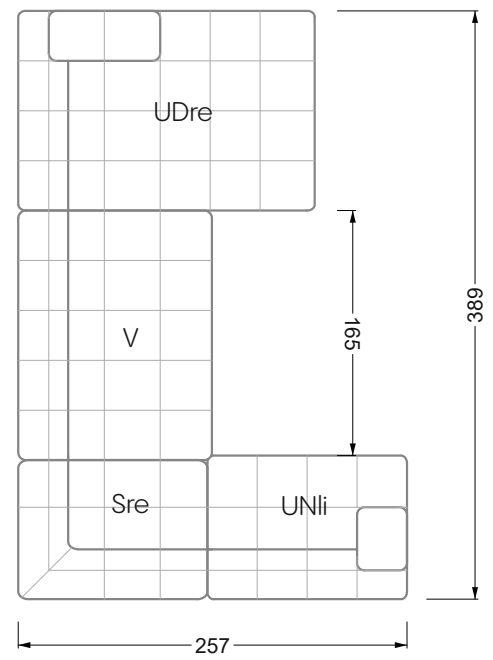

Ohlinda

118 • Corner sofas with arm- and backrests

Cocoa Island

119 • Corner sofas seat depth 62cm/95 cm

Cloud 7

154 • Large combinations

Ocean 7

158 • Corner sofas seat depth 95 cm

Ocean 7

158 • Corner sofas seat depth 62 / 95 cm

W104-160
Bed surface 160 x 200 cm

W104-180
Bed surface 180 x 200 cm

W104-200
Bed surface 200 x 200 cm

Box spring system mattress

Cold foam mattress

W 129-160

Bed surface
160 x 200 cm

W 129-180

Bed surface
180 x 200 cm

W 129-200

Bed surface
200 x 200 cm

A
RP 129-80

B
RP 129-100

C
RP 129-120