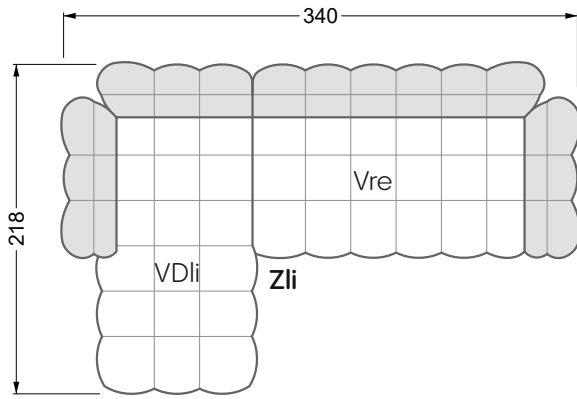

Beds

104 / Balaa0 Bed	123
129 / Creole Bed	124
130 / Fey0 Bed	155
154 / Cloud 7 Bed	156

Couch- & Coffeetables	157
----------------------------------	-----

Armchairs	158
------------------	-----

Dining & Chairs	159
----------------------------	-----

The dimensions apply to free-standing parts.

All sides of the sofa have a genuine upholstered side and can also be placed individually in the room.

If two individual parts are joined together, 6 cm (3 cm per element) must be subtracted on the extension sides, as the foam is compressed during joining.

Balao

104 • Corner sofas with short daybed &
assembled backrests

Balao

104 • Corner sofas with short daybed
assembled arm- and backrests

The dimensions apply to free-standing parts.

The add-on parts have an upholstery without rounding on the sides.

The end and individual parts have a rounding on these free sides (6CM).

This means that in case of a free combination of individual parts, 6cm must be deducted from the sides on the frame.

Edgy

107 • Corner sofas with long daybed