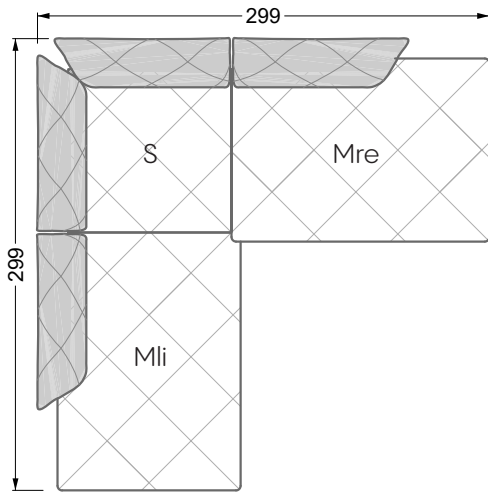

Balao

104 • Corner sofas with long daybed &
assembled backrests

Balao

104 • Corner sofas with short daybed &
assembled backrests

Balao

104 • Corner sofas with short daybed
assembled arm- and backrests

The dimensions apply to free-standing parts.

The add-on parts have an upholstery without rounding on the sides.

The end and individual parts have a rounding on their free sides (6CM).

This means that in case of a free combination of individual parts, 6cm must be deducted from the sides on the frame.

Edgy

107 • Corner sofas with short daybed

Edgy

107 • Corner sofas with long daybed

Edgy

107 • Asymmetrical corner sofas

Edgy

107 • Corner sofas seat depth 64 cm / 104 cm

Edgy

107 • Corner sofas seat depth 64 cm / 104 cm

recommendation for cushions: **D 108 Q**

recommendation for cushions: **D 108 Q**

Cloud 7

154 • Single elements • Longchair

Cloud 7

154 • Large combinations