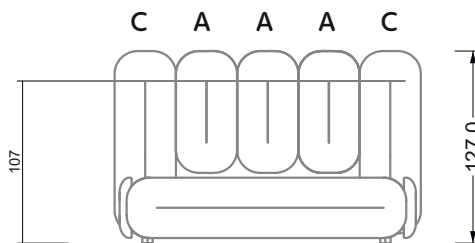

SET 2.3

W 129-160

7-some

Width: 283,5 cm

8-some

Width: 324,0 cm

9-some

Width: 364,5 cm

W 129-180

Bed drawer can also be
turned 90 degrees

W 129-180

W 129-180

5-some

Width: 202,5 cm

6-some

Width: 243,0 cm