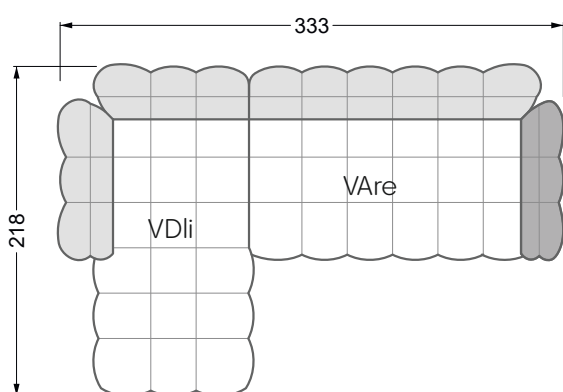

Beds

104 / Balaa0 Bed	123
129 / Creole Bed	124
130 / Fey0 Bed	155
154 / Cloud 7 Bed	156

Couch- & Coffeetables	157
----------------------------------	-----

Armchairs	158
------------------	-----

Dining & Chairs	159
----------------------------	-----

The dimensions apply to free-standing parts.

All sides of the sofa have a genuine upholstered side and can also be placed individually in the room.

If two individual parts are joined together, 6 cm (3 cm per element) must be subtracted on the extension sides, as the foam is compressed during joining.

Balao

104 • Corner sofas with short daybed &
assembled backrests

Balao

104 • Corner sofas with short daybed
assembled arm- and backrests

The dimensions apply to free-standing parts.

The add-on parts have an upholstery without rounding on the sides.

The end and individual parts have a rounding on these free sides (6CM).

This means that in case of a free combination of individual parts, 6cm must be deducted from the sides on the frame.

Edgy

107 • Corner sofas with long daybed