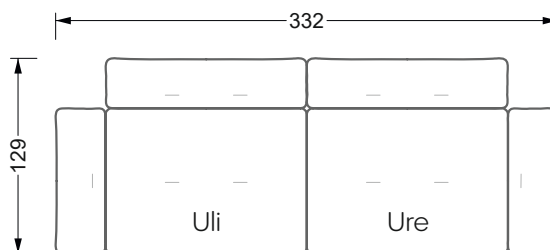

Beds

104 / Balaa0 Bed	123
129 / Creole Bed	124
130 / Fey0 Bed	155
154 / Cloud 7 Bed	156

Couch- & Coffeetables	157
----------------------------------	-----

Armchairs	158
------------------	-----

Dining & Chairs	159
----------------------------	-----

The dimensions apply to free-standing parts.

All sides of the sofa have a genuine upholstered side and can also be placed individually in the room.

If two individual parts are joined together, 6 cm (3 cm per element) must be subtracted on the extension sides, as the foam is compressed during joining.

Balao

104 • Corner sofas with short daybed &
assembled backrests

Balao

104 • Corner sofas with short daybed
assembled arm- and backrests

The dimensions apply to free-standing parts.

The add-on parts have an upholstery without rounding on the sides.