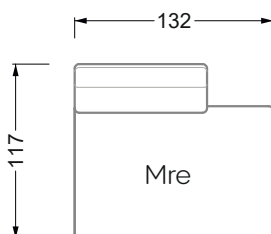

Ohlinda

118 • Corner sofas with arm- and backrests

Cocoa Island

119 • Corner sofas seat depth 62cm/95 cm

Cloud 7

154 • Large combinations

Ocean 7

158 • Corner sofas seat depth 95 cm

Bed surface
160 x 200 cm

W 129-180

Bed surface
180 x 200 cm

W 129-200

Bed surface
200 x 200 cm

A
RP 129-80

B
RP 129-100

C
RP 129-120