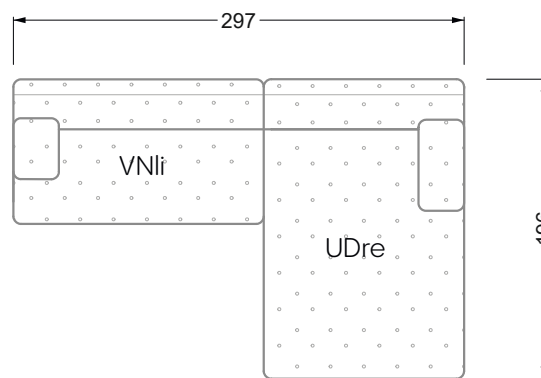

Edgy

107 • Asymmetrical corner sofas

Edgy

107 • Asymmetrical corner sofas

Edgy

107 • Corner sofas seat depth 64 cm / 104 cm

Recommendation for cushions: **D 108 Q**

Recommendation for cushions: **D 108 Q**

Ohlinda

118 • Corner sofas with arm- and backrests

Cocoa Island

119 • Corner sofas seat depth 62cm/95 cm

Cloud 7

154 • Large combinations

Ocean 7

158 • Corner sofas seat depth 95 cm

Ocean 7

158 • Corner sofas seat depth 62 / 95 cm

W104-160
Bed surface 160 x 200 cm

W104-180
Bed surface 180 x 200 cm

W104-200
Bed surface 200 x 200 cm

Box spring system mattress

Cold foam mattress

W 129-160

Bed surface
160 x 200 cm

W 129-180

Bed surface
180 x 200 cm

W 129-200

Bed surface
200 x 200 cm

A
RP 129-80

B
RP 129-100

C
RP 129-120