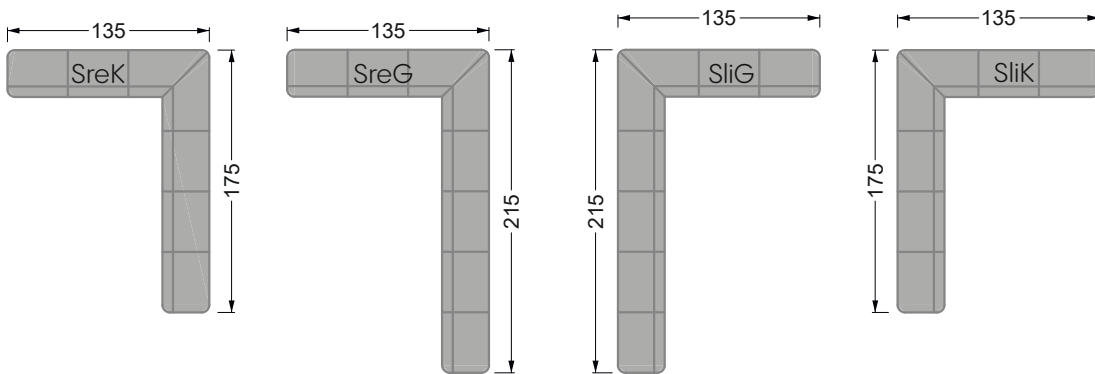

The dimensions apply to free-standing parts.

All sides of the sofa have a genuine upholstered side and can also be placed individually in the room.

If two individual parts are joined together, 6 cm (3 cm per element) must be subtracted on the extension sides, as the foam is compressed during joining.

Balao

104 • Corner sofas with short daybed &
assembled backrests

Balao

104 • Corner sofas with short daybed
assembled arm- and backrests

The dimensions apply to free-standing parts.

The add-on parts have an upholstery without rounding on the sides.

The end and individual parts have a rounding on these free sides (6CM).

This means that in case of a free combination of individual parts, 6cm must be deducted from the sides on the frame.

Edgy

107 • Corner sofas with long daybed

Edgy

107 • Asymmetrical corner sofas

Edgy

107 • Asymmetrical corner sofas

Edgy

107 • Corner sofas seat depth 64 cm / 104 cm

Recommendation for cushions: **D 108 Q**

Recommendation for cushions: **D 108 Q**