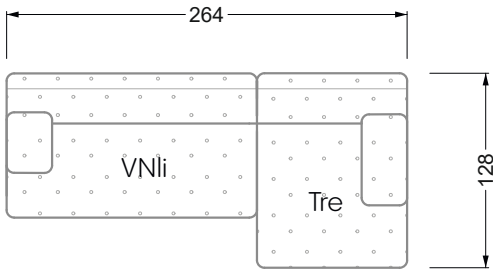

Edgy

107 • Asymmetrical corner sofas

Edgy

107 • Asymmetrical corner sofas

Edgy

107 • Corner sofas seat depth 64 cm / 104 cm

Recommendation for cushions: **D 108 Q**

Recommendation for cushions: **D 108 Q**

Ohlinda

118 • Corner sofas with arm- and backrests

Cocoa Island

119 • Corner sofas seat depth 62cm/95 cm

Cloud 7

154 • Large combinations

Ocean 7

158 • Corner sofas seat depth 95 cm

Ocean 7

158 • Corner sofas seat depth 62 / 95 cm

W104-160
Bed surface 160 x 200 cm

W104-180
Bed surface 180 x 200 cm

W104-200
Bed surface 200 x 200 cm

Box spring system mattress

Cold foam mattress

W 129-160

Bed surface
160 x 200 cm

W 129-180

Bed surface
180 x 200 cm

W 129-200

Bed surface
200 x 200 cm

A
RP 129-80

B
RP 129-100

C
RP 129-120