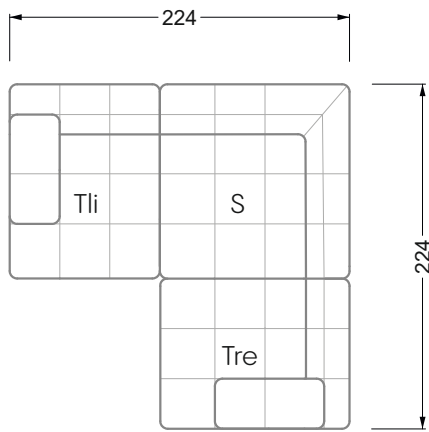

Edgy

107 • Asymmetrical corner sofas

Edgy

107 • Asymmetrical corner sofas

Edgy

107 • Corner sofas seat depth 64 cm / 104 cm

Recommendation for cushions: **D 108 Q**

Recommendation for cushions: **D 108 Q**

Ohlinda

118 • Corner sofas with arm- and backrests

Cocoa Island

119 • Corner sofas seat depth 62cm/95 cm

Cloud 7

154 • Large combinations

Ocean 7

158 • Corner sofas seat depth 95 cm

Ocean 7

158 • Corner sofas seat depth 62 / 95 cm

W104-160
Bed surface 160 x 200 cm

W104-180
Bed surface 180 x 200 cm

W104-200
Bed surface 200 x 200 cm

Box spring system mattress

Cold foam mattress

W 129-160

Bed surface
160 x 200 cm

W 129-180

Bed surface
180 x 200 cm

W 129-200

Bed surface
200 x 200 cm

A
RP 129-80

B
RP 129-100

C
RP 129-120