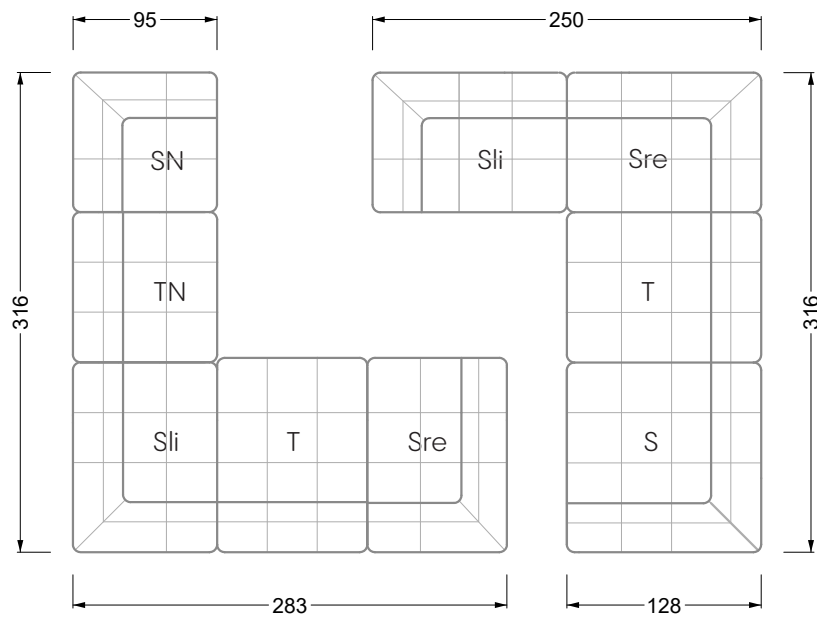

Edgy

107 • Corner sofas with short daybed

Edgy

107 • Corner sofas with long daybed

Edgy

107 • Asymmetrical corner sofas

Edgy

107 • Corner sofas seat depth 64 cm / 104 cm

Edgy

107 • Corner sofas seat depth 64 cm / 104 cm

recommendation for cushions: **D 108 Q**

recommendation for cushions: **D 108 Q**

Cloud 7

154 • Single elements • Longchair

Cloud 7

154 • Large combinations

Ocean 7

158 • Corner sofas seat depth 62 cm

Ocean 7

158 • Corner sofas seat depth 62 / 95 cm

W104-160
bed surface 160 x 200 cm

W104-180
bed surface 180 x 200 cm

W104-200
bed surface 200 x 200 cm

Box spring system mattress

Cold foam mattress

W 129-160
bed surface
160 x 200 cm

W 129-180
bed surface
180 x 200 cm

W 129-200
bed surface
200 x 200 cm

A

RP 129-80

B

RP 129-100