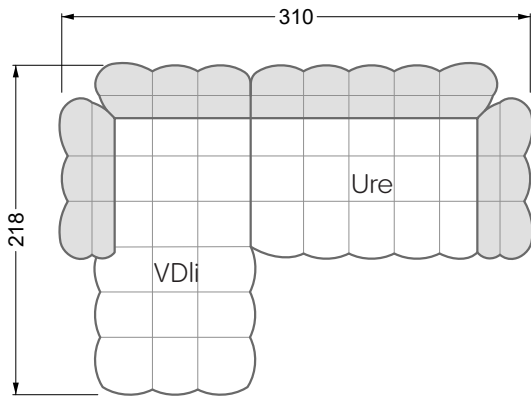

Balao

104 • Corner sofas with long daybed &
assembled backrests

Balao

104 • Corner sofas with short daybed &
assembled backrests

Balao

104 • Corner sofas with short daybed
assembled arm- and backrests

The dimensions apply to free-standing parts.

Edgy

107 • Corner sofas with short daybed

Edgy

107 • Corner sofas with long daybed

Edgy

107 • Asymmetrical corner sofas

Edgy

107 • Corner sofas seat depth 64 cm / 104 cm

width: 202,5 cm

W 129-160

6-some

width: 243,0 cm

SET 1.3

W 129-160

7-some

width: 283,5 cm

6-some

width: 243,0 cm

SET 1.2

W 129-180

7-some

width: 283,5 cm

SET 3

W 129-180