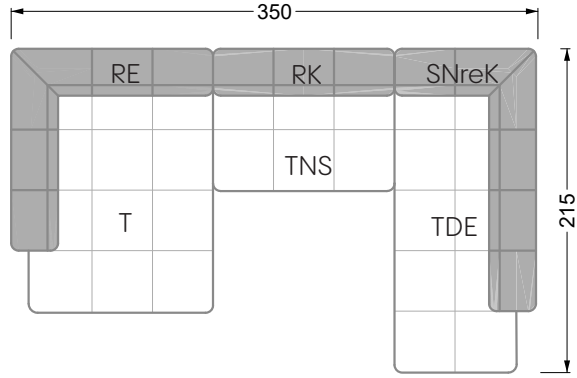

Balao

104 • Corner sofas with long daybed &
assembled backrests

Balao

104 • Corner sofas with short daybed &
assembled backrests

Balao

104 • Corner sofas with short daybed
assembled arm- and backrests

The dimensions apply to free-standing parts.

Edgy

107 • Corner sofas with short daybed

Edgy

107 • Corner sofas with long daybed

Edgy

107 • Asymmetrical corner sofas

Edgy

107 • Corner sofas seat depth 64 cm / 104 cm

Edgy

107 • Corner sofas seat depth 64 cm / 104 cm

recommendation for cushions: **D 108 Q**

recommendation for cushions: **D 108 Q**

Cloud 7

154 • Single elements • Longchair

Cloud 7

154 • Large combinations

Ocean 7

158 • Corner sofas seat depth 62 cm

Ocean 7

158 • Corner sofas seat depth 62 / 95 cm

W104-160
bed surface 160 x 200 cm

W104-180
bed surface 180 x 200 cm

W104-200
bed surface 200 x 200 cm

Box spring system mattress