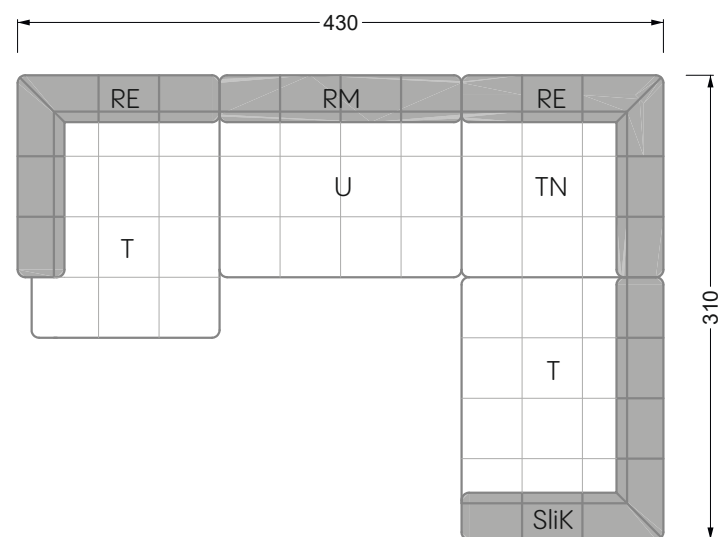

Balao

104 • Corner sofas with short daybed &
assembled backrests

Balao

104 • Corner sofas with short daybed
assembled arm- and backrests

The dimensions apply to free-standing parts.

The add-on parts have an upholstery without rounding on the sides.

The end and individual parts have a rounding on these free sides (6CM).

This means that in case of a free combination of individual parts, 6cm must be deducted from the sides on the frame.

Edgy

107 • Corner sofas with long daybed

Edgy

107 • Asymmetrical corner sofas

Edgy

107 • Asymmetrical corner sofas

Edgy

107 • Corner sofas seat depth 64 cm / 104 cm

Recommendation for cushions: **D 108 Q**

Recommendation for cushions: **D 108 Q**