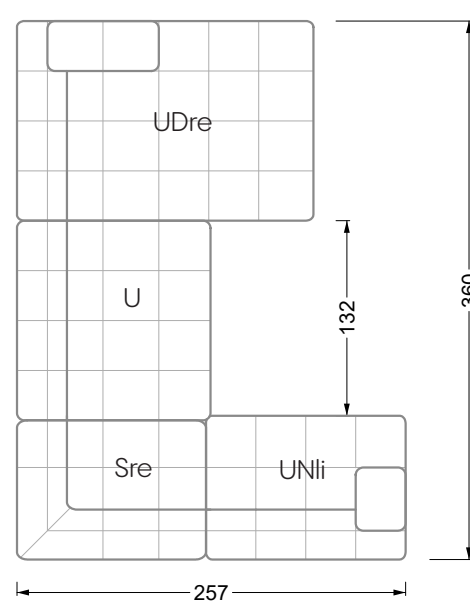

Edgy

107 • Corner sofas with short daybed

Edgy

107 • Corner sofas with long daybed

Edgy

107 • Asymmetrical corner sofas

Edgy

107 • Corner sofas seat depth 64 cm / 104 cm

Edgy

107 • Corner sofas seat depth 64 cm / 104 cm

recommendation for cushions: **D 108 Q**

recommendation for cushions: **D 108 Q**

Cloud 7

154 • Single elements • Longchair

Cloud 7

154 • Large combinations

Ocean 7

158 • Corner sofas seat depth 62 cm

Ocean 7

158 • Corner sofas seat depth 62 / 95 cm

W104-160
bed surface 160 x 200 cm

W104-180
bed surface 180 x 200 cm

W104-200
bed surface 200 x 200 cm

Box spring system mattress

Cold foam mattress

W 129-160
bed surface
160 x 200 cm

W 129-180
bed surface
180 x 200 cm

W 129-200
bed surface
200 x 200 cm

A

RP 129-80

B

RP 129-100