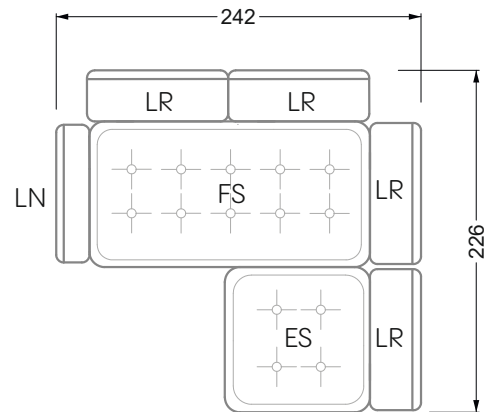

Balao

104 • Corner sofas with short daybed &
assembled backrests

Balao

104 • Corner sofas with short daybed
assembled arm- and backrests

The dimensions apply to free-standing parts.

The add-on parts have an upholstery without rounding on the sides.

The end and individual parts have a rounding on these free sides (6CM).

This means that in case of a free combination of individual parts, 6cm must be deducted from the sides on the frame.

Edgy

107 • Corner sofas with long daybed

Edgy

107 • Asymmetrical corner sofas

Edgy

107 • Asymmetrical corner sofas

Edgy

107 • Corner sofas seat depth 64 cm / 104 cm

Recommendation for cushions: **D 108 Q**

Recommendation for cushions: **D 108 Q**

Ohlinda

118 • Corner sofas with arm- and backrests

Cocoa Island

119 • Corner sofas seat depth 62cm/95 cm

Cloud 7

154 • Large combinations

Ocean 7

158 • Corner sofas seat depth 95 cm