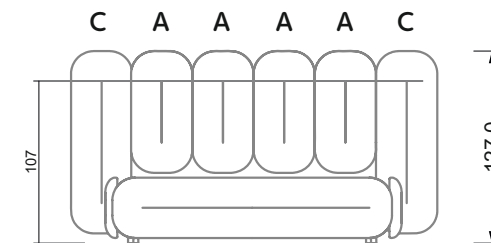

SET 2.3

W 129-160

7-some

Width: 283,5 cm

8-some

Width: 324,0 cm

9-some

Width: 364,5 cm

W 129-180

Bed drawer can also be
turned 90 degrees

W 129-180

W 129-180

5-some

Width: 202,5 cm

6-some

Width: 243,0 cm