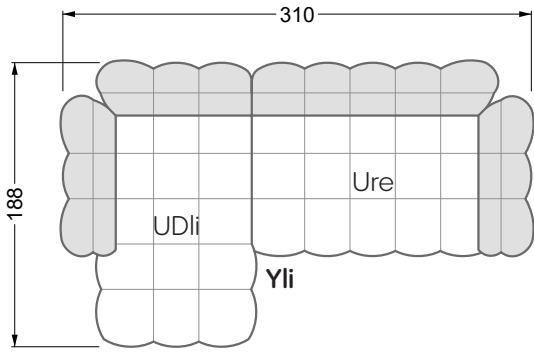

Balao

104 • Corner sofas with long daybed &
assembled backrests

Balao

104 • Corner sofas with short daybed &
assembled backrests

Balao

104 • Corner sofas with short daybed
assembled arm- and backrests

The dimensions apply to free-standing parts.

Edgy

107 • Corner sofas with short daybed

Edgy

107 • Corner sofas with long daybed

Edgy

107 • Asymmetrical corner sofas

Edgy

107 • Corner sofas seat depth 64 cm / 104 cm

width: 202,5 cm

W 129-160

6-some

width: 243,0 cm

SET 1.3

W 129-160

7-some

width: 283,5 cm