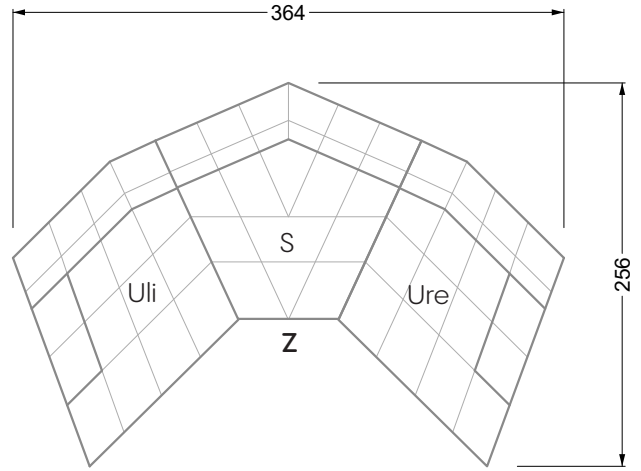

Edgy

107 • Corner sofas with short daybed

Edgy

107 • Corner sofas with long daybed

Edgy

107 • Asymmetrical corner sofas

Edgy

107 • Corner sofas seat depth 64 cm / 104 cm

Edgy

107 • Corner sofas seat depth 64 cm / 104 cm

recommendation for cushions: **D 108 Q**

recommendation for cushions: **D 108 Q**

Cloud 7

154 • Single elements • Longchair

Cloud 7

154 • Large combinations

Ocean 7

158 • Corner sofas seat depth 62 cm

Ocean 7

158 • Corner sofas seat depth 62 / 95 cm

W104-160
bed surface 160 x 200 cm

W104-180
bed surface 180 x 200 cm

W104-200
bed surface 200 x 200 cm

Box spring system mattress

Cold foam mattress

W 129-160
bed surface
160 x 200 cm

W 129-180
bed surface
180 x 200 cm

W 129-200
bed surface
200 x 200 cm

A

RP 129-80

B

RP 129-100