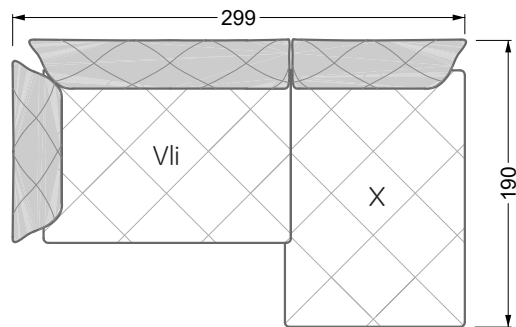

Balao

104 • Corner sofas with long daybed &
assembled backrests

Balao

104 • Corner sofas with short daybed &
assembled backrests

Balao

104 • Corner sofas with short daybed
assembled arm- and backrests

The dimensions apply to free-standing parts.

The add-on parts have an upholstery without rounding on the sides.

The end and individual parts have a rounding on their free sides (6CM).

This means that in case of a free combination of individual parts, 6cm must be deducted from the sides on the frame.

Edgy

107 • Corner sofas with short daybed

Edgy

107 • Corner sofas with long daybed

Edgy

107 • Asymmetrical corner sofas

Edgy

107 • Corner sofas seat depth 64 cm / 104 cm

Edgy

107 • Corner sofas seat depth 64 cm / 104 cm

recommendation for cushions: **D 108 Q**

recommendation for cushions: **D 108 Q**

Cloud 7

154 • Single elements • Longchair

Cloud 7

154 • Large combinations