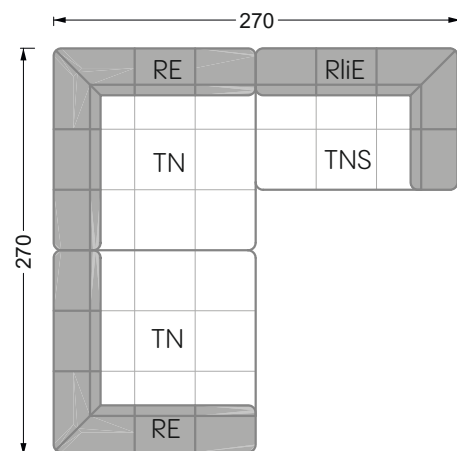

The end and individual parts have a rounding on these free sides (6CM).

This means that in case of a free combination of individual parts, 6cm must be deducted from the sides on the frame.

Edgy

107 • Corner sofas with long daybed

Edgy

107 • Asymmetrical corner sofas

Edgy

107 • Asymmetrical corner sofas

Edgy

107 • Corner sofas seat depth 64 cm / 104 cm

Recommendation for cushions: **D 108 Q**

Recommendation for cushions: **D 108 Q**

Ohlinda

118 • Corner sofas with arm- and backrests

Cocoa Island

119 • Corner sofas seat depth 62cm/95 cm

Cloud 7

154 • Large combinations

Ocean 7

158 • Corner sofas seat depth 95 cm

Bed surface
160 x 200 cm

W 129-180

Bed surface
180 x 200 cm

W 129-200

Bed surface
200 x 200 cm

A
RP 129-80

B
RP 129-100

C
RP 129-120