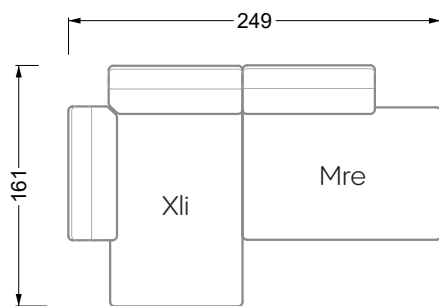

Edgy

107 • Corner sofas with short daybed

Edgy

107 • Corner sofas with long daybed

Edgy

107 • Asymmetrical corner sofas

Edgy

107 • Corner sofas seat depth 64 cm / 104 cm

Edgy

107 • Corner sofas seat depth 64 cm / 104 cm

recommendation for cushions: **D 108 Q**

recommendation for cushions: **D 108 Q**

Cloud 7

154 • Single elements • Longchair

Cloud 7

154 • Large combinations

Ocean 7

158 • Corner sofas seat depth 62 cm

Ocean 7

158 • Corner sofas seat depth 62 / 95 cm

W104-160
bed surface 160 x 200 cm

W104-180
bed surface 180 x 200 cm

W104-200
bed surface 200 x 200 cm

Box spring system mattress

width: 202,5 cm

W 129-160

6-some

width: 243,0 cm

SET 1.3

W 129-160

7-some

width: 283,5 cm