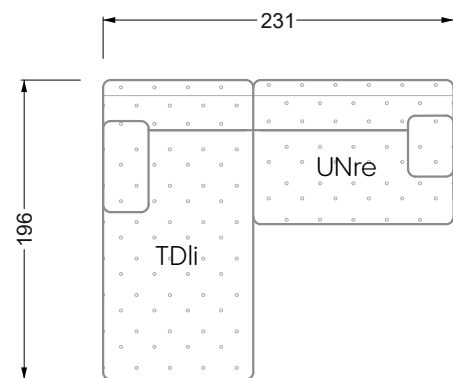

Edgy

107 • Asymmetrical corner sofas

Edgy

107 • Asymmetrical corner sofas

Edgy

107 • Corner sofas seat depth 64 cm / 104 cm

Recommendation for cushions: **D 108 Q**

Recommendation for cushions: **D 108 Q**

Ohlinda

118 • Corner sofas with arm- and backrests

Cocoa Island

119 • Corner sofas seat depth 62cm/95 cm

Cloud 7

154 • Large combinations

Ocean 7

158 • Corner sofas seat depth 95 cm

Ocean 7

158 • Corner sofas seat depth 62 / 95 cm

W104-160
Bed surface 160 x 200 cm

W104-180
Bed surface 180 x 200 cm

W104-200
Bed surface 200 x 200 cm

Box spring system mattress

Cold foam mattress

W 129-160

Bed surface
160 x 200 cm

W 129-180

Bed surface
180 x 200 cm

W 129-200

Bed surface
200 x 200 cm

A
RP 129-80

B
RP 129-100

C
RP 129-120