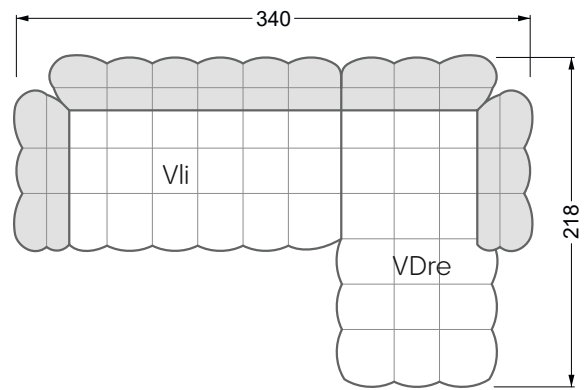

Beds

104 / Balaa0 Bed	123
129 / Creole Bed	124
130 / Fey0 Bed	155
154 / Cloud 7 Bed	156

Couch- & Coffeetables	157
----------------------------------	-----

Armchairs	158
------------------	-----

Dining & Chairs	159
----------------------------	-----

The dimensions apply to free-standing parts.

All sides of the sofa have a genuine upholstered side and can also be placed individually in the room.

If two individual parts are joined together, 6 cm (3 cm per element) must be subtracted on the extension sides, as the foam is compressed during joining.

Balao

104 • Corner sofas with short daybed &
assembled backrests

Balao

104 • Corner sofas with short daybed
assembled arm- and backrests

The dimensions apply to free-standing parts.

The add-on parts have an upholstery without rounding on the sides.

The end and individual parts have a rounding on these free sides (6CM).

This means that in case of a free combination of individual parts, 6cm must be deducted from the sides on the frame.

Edgy

107 • Corner sofas with long daybed