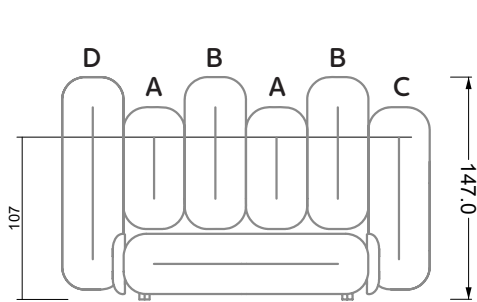

G

RP 129-200

W 129-160

W 129-160

W 129-160

4-some

width: 176,0 cm

W 129-160

5-some
width: 202,5 cm

6-some
width: 243,0 cm

W 129-160

7-some
width: 283,5 cm

8-some
width: 324,0 cm

9-some
width: 364,5 cm

W 129-160

5-some

width: 202,5 cm

W 129-160

6-some

width: 243,0 cm

SET 1.3

W 129-160

7-some

width: 283,5 cm