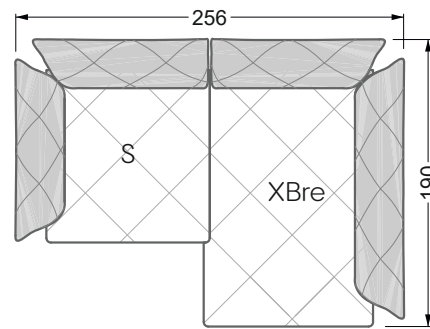

The dimensions apply to free-standing parts.

All sides of the sofa have a genuine upholstered side and can also be placed individually in the room.

If two individual parts are joined together, 6 cm (3 cm per element) must be subtracted on the extension sides, as the foam is compressed during joining.

Balao

104 • Corner sofas with short daybed &
assembled backrests

Balao

104 • Corner sofas with short daybed
assembled arm- and backrests

The dimensions apply to free-standing parts.

The add-on parts have an upholstery without rounding on the sides.

The end and individual parts have a rounding on these free sides (6CM).

This means that in case of a free combination of individual parts, 6cm must be deducted from the sides on the frame.

Edgy

107 • Corner sofas with long daybed

Edgy

107 • Asymmetrical corner sofas

Edgy

107 • Asymmetrical corner sofas

Edgy

107 • Corner sofas seat depth 64 cm / 104 cm

Recommendation for cushions: **D 108 Q**

Recommendation for cushions: **D 108 Q**