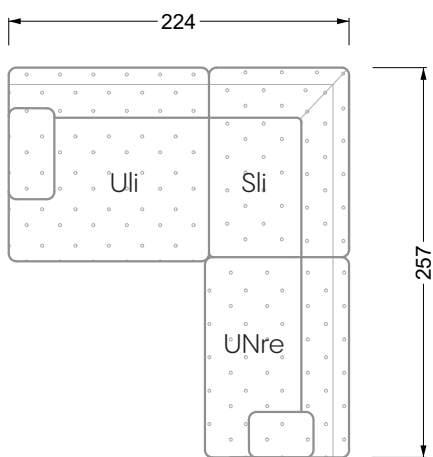

Edgy

107 • Corner sofas with short daybed

Edgy

107 • Corner sofas with long daybed

Edgy

107 • Asymmetrical corner sofas

Edgy

107 • Corner sofas seat depth 64 cm / 104 cm

Edgy

107 • Corner sofas seat depth 64 cm / 104 cm

recommendation for cushions: **D 108 Q**

recommendation for cushions: **D 108 Q**

Cloud 7

154 • Single elements • Longchair

Cloud 7

154 • Large combinations

Ocean 7

158 • Corner sofas seat depth 62 cm

Ocean 7

158 • Corner sofas seat depth 62 / 95 cm

W104-160
bed surface 160 x 200 cm

W104-180
bed surface 180 x 200 cm

W104-200
bed surface 200 x 200 cm

Box spring system mattress

Cold foam mattress

W 129-160
bed surface
160 x 200 cm

W 129-180
bed surface
180 x 200 cm

W 129-200
bed surface
200 x 200 cm

A

RP 129-80

B

RP 129-100