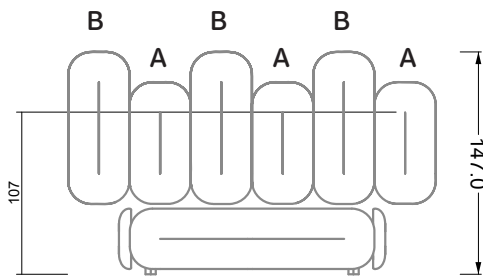

G

RP 129-200

W 129-160

W 129-160

W 129-160

4-some

width: 176,0 cm

W 129-160

5-some
width: 202,5 cm

6-some
width: 243,0 cm

W 129-160

7-some
width: 283,5 cm

8-some
width: 324,0 cm

9-some
width: 364,5 cm

W 129-160

5-some

width: 202,5 cm

W 129-160

6-some

width: 243,0 cm

SET 1.3

W 129-160

7-some

width: 283,5 cm