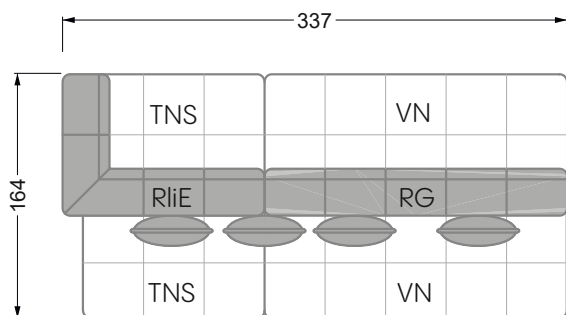

Balao

104 • Corner sofas with short daybed &
assembled backrests

Balao

104 • Corner sofas with short daybed
assembled arm- and backrests

The dimensions apply to free-standing parts.

The add-on parts have an upholstery without rounding on the sides.

The end and individual parts have a rounding on these free sides (6CM).

This means that in case of a free combination of individual parts, 6cm must be deducted from the sides on the frame.

Edgy

107 • Corner sofas with long daybed

Edgy

107 • Asymmetrical corner sofas

Edgy

107 • Asymmetrical corner sofas

Edgy

107 • Corner sofas seat depth 64 cm / 104 cm

Recommendation for cushions: **D 108 Q**

Recommendation for cushions: **D 108 Q**

Ohlinda

118 • Corner sofas with arm- and backrests

Cocoa Island

119 • Corner sofas seat depth 62cm/95 cm

Cloud 7

154 • Large combinations

Ocean 7

158 • Corner sofas seat depth 95 cm