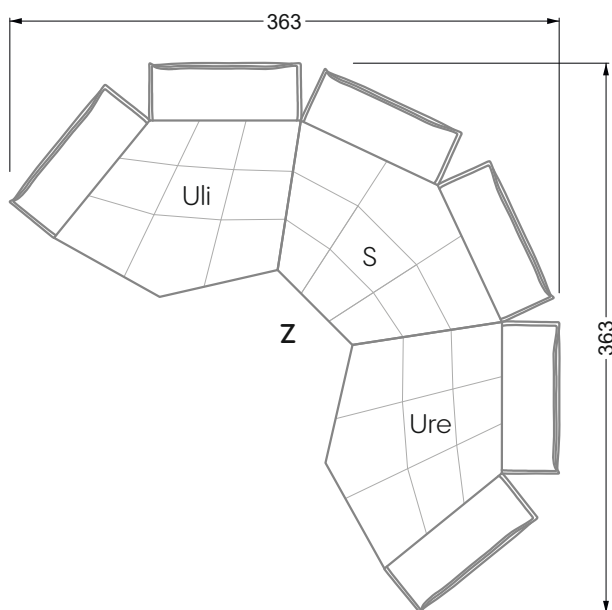

The end and individual parts have a rounding on these free sides (6CM).

This means that in case of a free combination of individual parts, 6cm must be deducted from the sides on the frame.

Edgy

107 • Corner sofas with long daybed

Edgy

107 • Asymmetrical corner sofas

Edgy

107 • Asymmetrical corner sofas

Edgy

107 • Corner sofas seat depth 64 cm / 104 cm

Recommendation for cushions: **D 108 Q**

Recommendation for cushions: **D 108 Q**

Ohlinda

118 • Corner sofas with arm- and backrests

Cocoa Island

119 • Corner sofas seat depth 62cm/95 cm

Cloud 7

154 • Large combinations

Ocean 7

158 • Corner sofas seat depth 95 cm

Bed surface
160 x 200 cm

W 129-180

Bed surface
180 x 200 cm

W 129-200

Bed surface
200 x 200 cm

A
RP 129-80

B
RP 129-100

C
RP 129-120