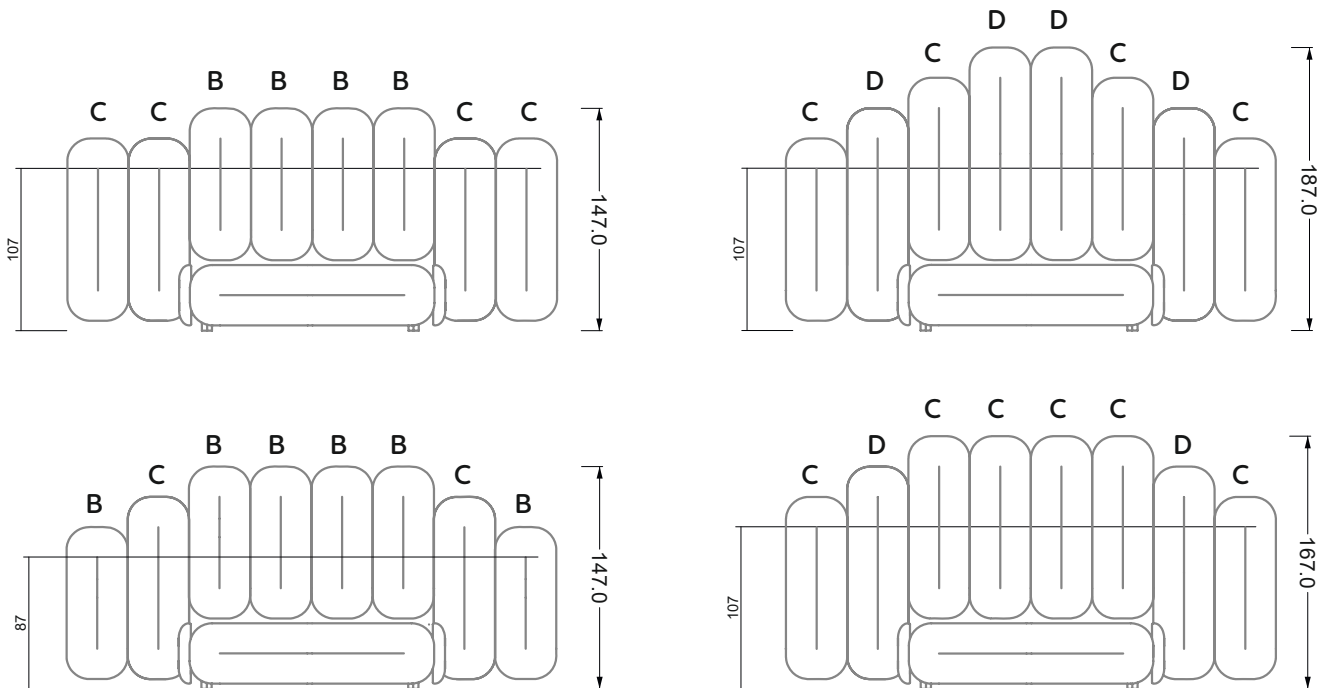

SET 2.3

W 129-160

7-some

Width: 283,5 cm

8-some

Width: 324,0 cm

9-some

Width: 364,5 cm