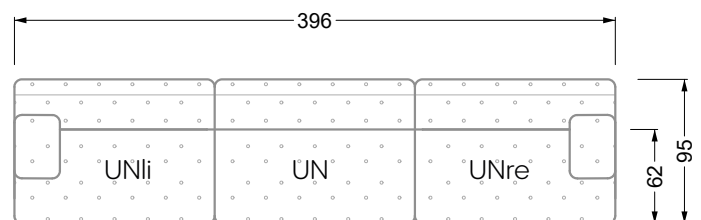

Edgy

107 • Corner sofas seat depth 64 cm / 104 cm

recommendation for cushions: **D 108 Q**

recommendation for cushions: **D 108 Q**

Cloud 7

154 • Single elements • Longchair

Cloud 7

154 • Large combinations

Ocean 7

158 • Corner sofas seat depth 62 cm

Ocean 7

158 • Corner sofas seat depth 62 / 95 cm

W104-160
bed surface 160 x 200 cm

W104-180
bed surface 180 x 200 cm

W104-200
bed surface 200 x 200 cm

Box spring system mattress