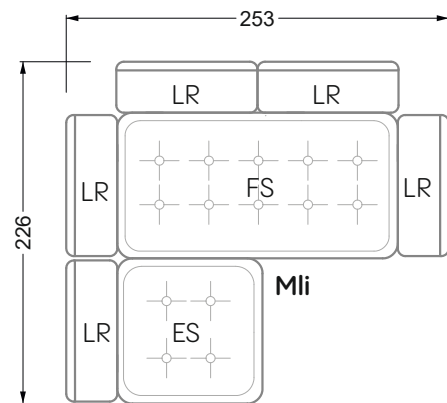

Balao

104 • Corner sofas with short daybed &
assembled backrests

Balao

104 • Corner sofas with short daybed
assembled arm- and backrests

The dimensions apply to free-standing parts.

The add-on parts have an upholstery without rounding on the sides.

The end and individual parts have a rounding on these free sides (6CM).

This means that in case of a free combination of individual parts, 6cm must be deducted from the sides on the frame.

Edgy

107 • Corner sofas with long daybed

Edgy

107 • Asymmetrical corner sofas

Edgy

107 • Asymmetrical corner sofas

Edgy

107 • Corner sofas seat depth 64 cm / 104 cm

Recommendation for cushions: **D 108 Q**

Recommendation for cushions: **D 108 Q**

Ohlinda

118 • Corner sofas with arm- and backrests

Cocoa Island

119 • Corner sofas seat depth 62cm/95 cm

Cloud 7

154 • Large combinations

Ocean 7

158 • Corner sofas seat depth 95 cm