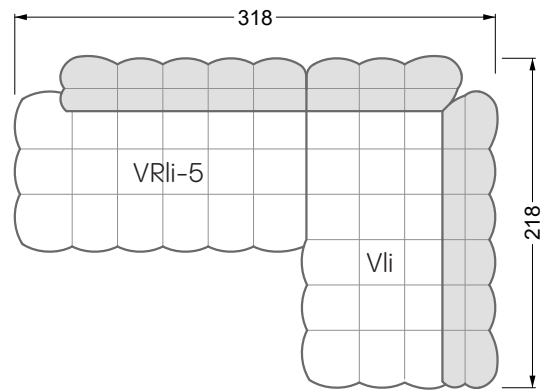

Balao

104 • Corner sofas with long daybed &
assembled backrests

Balao

104 • Corner sofas with short daybed &
assembled backrests

Balao

104 • Corner sofas with short daybed
assembled arm- and backrests

The dimensions apply to free-standing parts.

Edgy

107 • Corner sofas with short daybed

Edgy

107 • Corner sofas with long daybed

Edgy

107 • Asymmetrical corner sofas

Edgy

107 • Corner sofas seat depth 64 cm / 104 cm

width: 202,5 cm

W 129-160

6-some

width: 243,0 cm

SET 1.3

W 129-160

7-some

width: 283,5 cm

6-some

width: 243,0 cm

SET 1.2

W 129-180

7-some

width: 283,5 cm

SET 3

W 129-180