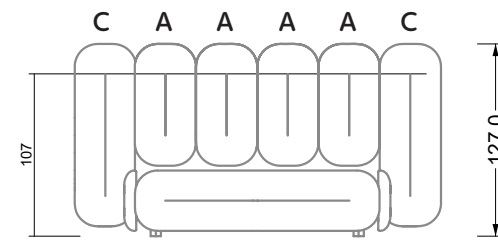

G

RP 129-200

W 129-160

W 129-160

W 129-160

4-some

width: 176,0 cm

W 129-160

5-some
width: 202,5 cm

6-some
width: 243,0 cm

W 129-160

7-some
width: 283,5 cm

8-some
width: 324,0 cm

9-some
width: 364,5 cm

W 129-160

5-some

width: 202,5 cm

W 129-160

6-some

width: 243,0 cm

SET 1.3

W 129-160

7-some

width: 283,5 cm