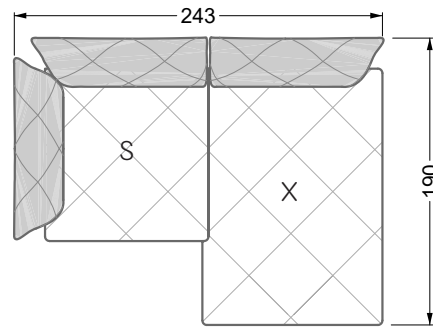

Balao

104 • Corner sofas with long daybed &
assembled backrests

Balao

104 • Corner sofas with short daybed &
assembled backrests

Balao

104 • Corner sofas with short daybed
assembled arm- and backrests

The dimensions apply to free-standing parts.

The add-on parts have an upholstery without rounding on the sides.

The end and individual parts have a rounding on their free sides (6CM).

This means that in case of a free combination of individual parts, 6cm must be deducted from the sides on the frame.

Edgy

107 • Corner sofas with short daybed

Edgy

107 • Corner sofas with long daybed

Edgy

107 • Asymmetrical corner sofas

Edgy

107 • Corner sofas seat depth 64 cm / 104 cm

Edgy

107 • Corner sofas seat depth 64 cm / 104 cm

recommendation for cushions: **D 108 Q**

recommendation for cushions: **D 108 Q**

Cloud 7

154 • Single elements • Longchair

Cloud 7

154 • Large combinations