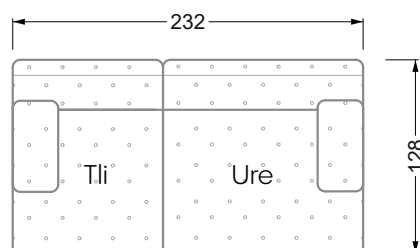

Edgy

107 • Asymmetrical corner sofas

Edgy

107 • Asymmetrical corner sofas

Edgy

107 • Corner sofas seat depth 64 cm / 104 cm

Recommendation for cushions: **D 108 Q**

Recommendation for cushions: **D 108 Q**

Ohlinda

118 • Corner sofas with arm- and backrests

Cocoa Island

119 • Corner sofas seat depth 62cm/95 cm

Cloud 7

154 • Large combinations

Ocean 7

158 • Corner sofas seat depth 95 cm

Bed surface
160 x 200 cm

W 129-180

Bed surface
180 x 200 cm

W 129-200

Bed surface
200 x 200 cm

A
RP 129-80

B
RP 129-100

C
RP 129-120