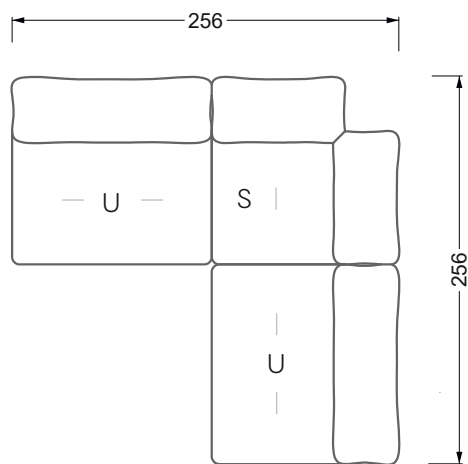

Beds

104 / Balaa0 Bed	123
129 / Creole Bed	124
130 / Fey0 Bed	155
154 / Cloud 7 Bed	156

Couch- & Coffeetables	157
----------------------------------	-----

Armchairs	158
------------------	-----

Dining & Chairs	159
----------------------------	-----

The dimensions apply to free-standing parts.

All sides of the sofa have a genuine upholstered side and can also be placed individually in the room.

If two individual parts are joined together, 6 cm (3 cm per element) must be subtracted on the extension sides, as the foam is compressed during joining.

Balao

104 • Corner sofas with short daybed &
assembled backrests

Balao

104 • Corner sofas with short daybed
assembled arm- and backrests

The dimensions apply to free-standing parts.

The add-on parts have an upholstery without rounding on the sides.

Width: 324,0 cm

9-some

Width: 364,5 cm

W 129-160

5-some

Width: 202,5 cm

6-some

Width: 243,0 cm