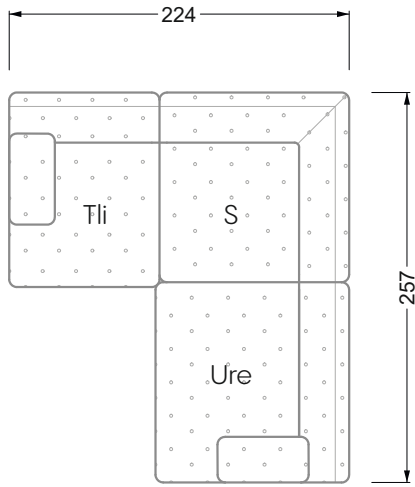

Edgy

107 • Asymmetrical corner sofas

Edgy

107 • Asymmetrical corner sofas

Edgy

107 • Corner sofas seat depth 64 cm / 104 cm

Recommendation for cushions: **D 108 Q**

Recommendation for cushions: **D 108 Q**

Ohlinda

118 • Corner sofas with arm- and backrests

Cocoa Island

119 • Corner sofas seat depth 62cm/95 cm

Cloud 7

154 • Large combinations

Ocean 7

158 • Corner sofas seat depth 95 cm

Ocean 7

158 • Corner sofas seat depth 62 / 95 cm

W104-160
Bed surface 160 x 200 cm

W104-180
Bed surface 180 x 200 cm

W104-200
Bed surface 200 x 200 cm

Box spring system mattress

Cold foam mattress

W 129-160

Bed surface
160 x 200 cm

W 129-180

Bed surface
180 x 200 cm

W 129-200

Bed surface
200 x 200 cm

A
RP 129-80

B
RP 129-100

C
RP 129-120