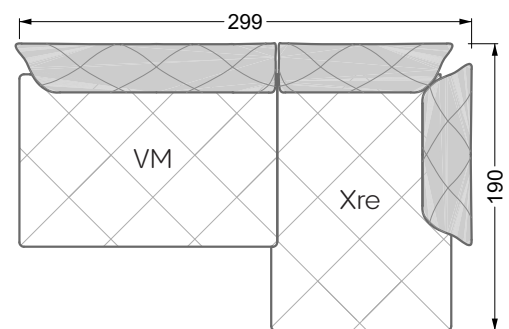

Balao

104 • Corner sofas with long daybed &
assembled backrests

Balao

104 • Corner sofas with short daybed &
assembled backrests

Balao

104 • Corner sofas with short daybed
assembled arm- and backrests

The dimensions apply to free-standing parts.

The add-on parts have an upholstery without rounding on the sides.

The end and individual parts have a rounding on their free sides (6CM).

This means that in case of a free combination of individual parts, 6cm must be deducted from the sides on the frame.

Edgy

107 • Corner sofas with short daybed

Edgy

107 • Corner sofas with long daybed

Edgy

107 • Asymmetrical corner sofas

Edgy

107 • Corner sofas seat depth 64 cm / 104 cm

Edgy

107 • Corner sofas seat depth 64 cm / 104 cm

recommendation for cushions: **D 108 Q**

recommendation for cushions: **D 108 Q**

Cloud 7

154 • Single elements • Longchair

Cloud 7

154 • Large combinations