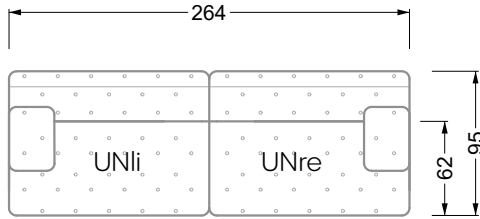

Edgy

107 • Corner sofas with short daybed

Edgy

107 • Corner sofas with long daybed

Edgy

107 • Asymmetrical corner sofas

Edgy

107 • Corner sofas seat depth 64 cm / 104 cm

Edgy

107 • Corner sofas seat depth 64 cm / 104 cm

recommendation for cushions: **D 108 Q**

recommendation for cushions: **D 108 Q**

Cloud 7

154 • Single elements • Longchair

Cloud 7

154 • Large combinations

Ocean 7

158 • Corner sofas seat depth 62 cm

Ocean 7

158 • Corner sofas seat depth 62 / 95 cm

W104-160
bed surface 160 x 200 cm

W104-180
bed surface 180 x 200 cm

W104-200
bed surface 200 x 200 cm

Box spring system mattress