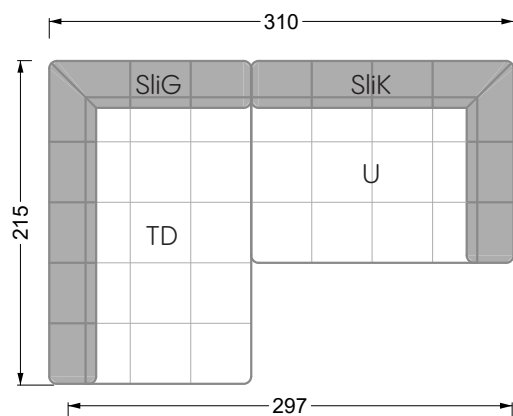

Balao

104 • Corner sofas with long daybed &
assembled backrests

Balao

104 • Corner sofas with short daybed &
assembled backrests

Balao

104 • Corner sofas with short daybed
assembled arm- and backrests

The dimensions apply to free-standing parts.

The add-on parts have an upholstery without rounding on the sides.

The end and individual parts have a rounding on their free sides (6CM).

This means that in case of a free combination of individual parts, 6cm must be deducted from the sides on the frame.

Edgy

107 • Corner sofas with short daybed

Edgy

107 • Corner sofas with long daybed

Edgy

107 • Asymmetrical corner sofas

Edgy

107 • Corner sofas seat depth 64 cm / 104 cm

Edgy

107 • Corner sofas seat depth 64 cm / 104 cm

recommendation for cushions: **D 108 Q**

recommendation for cushions: **D 108 Q**

Cloud 7

154 • Single elements • Longchair

Cloud 7

154 • Large combinations