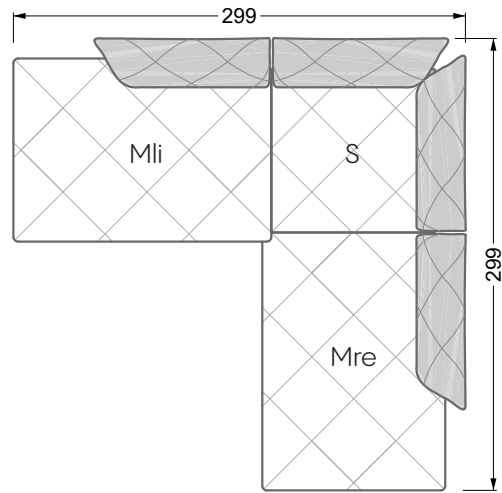

Balao

104 • Corner sofas with long daybed &
assembled backrests

Balao

104 • Corner sofas with short daybed &
assembled backrests

Balao

104 • Corner sofas with short daybed
assembled arm- and backrests

The dimensions apply to free-standing parts.

The add-on parts have an upholstery without rounding on the sides.

The end and individual parts have a rounding on their free sides (6CM).

This means that in case of a free combination of individual parts, 6cm must be deducted from the sides on the frame.

Edgy

107 • Corner sofas with short daybed

Edgy

107 • Corner sofas with long daybed

Edgy

107 • Asymmetrical corner sofas

Edgy

107 • Corner sofas seat depth 64 cm / 104 cm

Edgy

107 • Corner sofas seat depth 64 cm / 104 cm

recommendation for cushions: **D 108 Q**

recommendation for cushions: **D 108 Q**

Cloud 7

154 • Single elements • Longchair

Cloud 7

154 • Large combinations