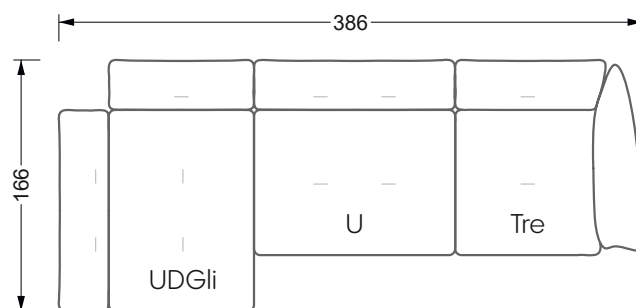

Beds

104 / Balaa0 Bed	123
129 / Creole Bed	124
130 / Fey0 Bed	155
154 / Cloud 7 Bed	156

Couch- & Coffeetables	157
----------------------------------	-----

Armchairs	158
------------------	-----

Dining & Chairs	159
----------------------------	-----

The dimensions apply to free-standing parts.

All sides of the sofa have a genuine upholstered side and can also be placed individually in the room.

If two individual parts are joined together, 6 cm (3 cm per element) must be subtracted on the extension sides, as the foam is compressed during joining.

Balao

104 • Corner sofas with short daybed &
assembled backrests

Balao

104 • Corner sofas with short daybed
assembled arm- and backrests

The dimensions apply to free-standing parts.

The add-on parts have an upholstery without rounding on the sides.