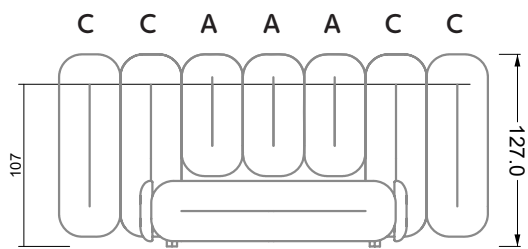

G

RP 129-200

W 129-160

W 129-160

W 129-160

4-some

width: 176,0 cm

W 129-160

5-some
width: 202,5 cm

6-some
width: 243,0 cm

W 129-160

7-some
width: 283,5 cm

8-some
width: 324,0 cm

9-some
width: 364,5 cm

W 129-160

5-some

width: 202,5 cm

W 129-160

6-some

width: 243,0 cm

SET 1.3

W 129-160

7-some

width: 283,5 cm