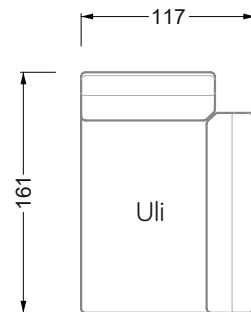

Ohlinda

118 • Corner sofas with arm- and backrests

Cocoa Island

119 • Corner sofas seat depth 62cm/95 cm

Cloud 7

154 • Large combinations

Ocean 7

158 • Corner sofas seat depth 95 cm

Bed surface
160 x 200 cm

W 129-180

Bed surface
180 x 200 cm

W 129-200

Bed surface
200 x 200 cm

A
RP 129-80

B
RP 129-100

C
RP 129-120