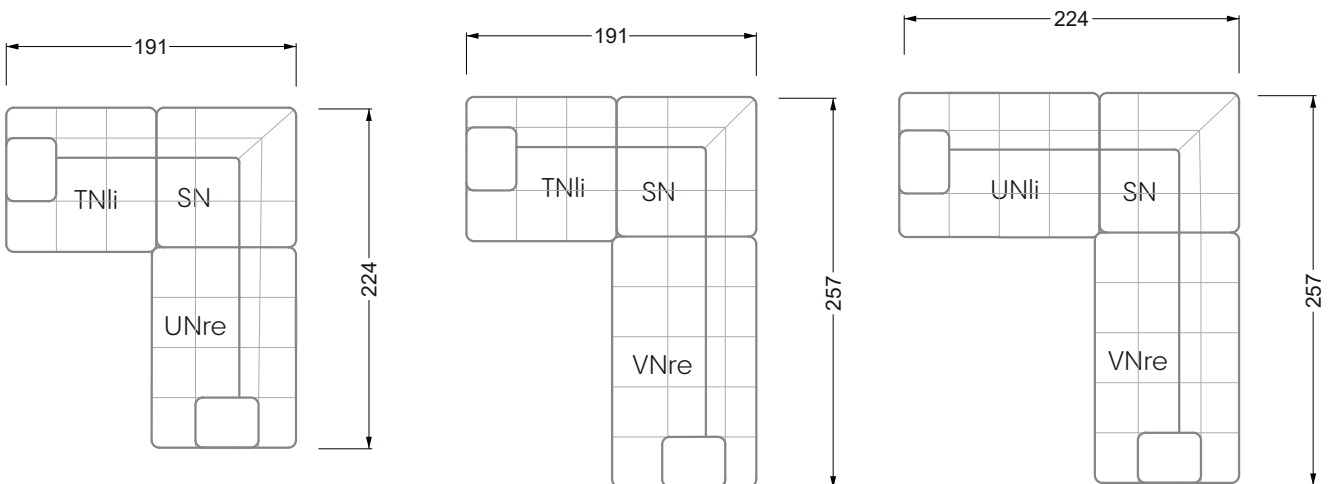

Edgy

107 • Asymmetrical corner sofas

Edgy

107 • Asymmetrical corner sofas

Edgy

107 • Corner sofas seat depth 64 cm / 104 cm

Recommendation for cushions: **D 108 Q**

Recommendation for cushions: **D 108 Q**

Ohlinda

118 • Corner sofas with arm- and backrests

Cocoa Island

119 • Corner sofas seat depth 62cm/95 cm

Cloud 7

154 • Large combinations

Ocean 7

158 • Corner sofas seat depth 95 cm

Ocean 7

158 • Corner sofas seat depth 62 / 95 cm

W104-160
Bed surface 160 x 200 cm

W104-180
Bed surface 180 x 200 cm

W104-200
Bed surface 200 x 200 cm

Box spring system mattress

Cold foam mattress

W 129-160

Bed surface
160 x 200 cm

W 129-180

Bed surface
180 x 200 cm

W 129-200

Bed surface
200 x 200 cm

A
RP 129-80

B
RP 129-100

C
RP 129-120