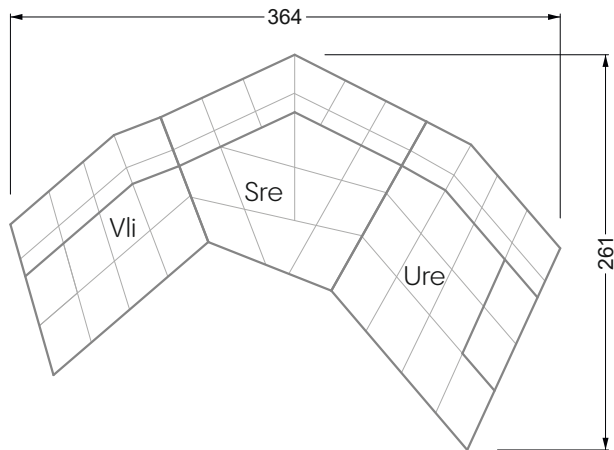

Edgy

107 • Asymmetrical corner sofas

Edgy

107 • Asymmetrical corner sofas

Edgy

107 • Corner sofas seat depth 64 cm / 104 cm

Recommendation for cushions: **D 108 Q**

Recommendation for cushions: **D 108 Q**

Ohlinda

118 • Corner sofas with arm- and backrests

Cocoa Island

119 • Corner sofas seat depth 62cm/95 cm

Cloud 7

154 • Large combinations

Ocean 7

158 • Corner sofas seat depth 95 cm

Ocean 7

158 • Corner sofas seat depth 62 / 95 cm

W104-160
Bed surface 160 x 200 cm

W104-180
Bed surface 180 x 200 cm

W104-200
Bed surface 200 x 200 cm

Box spring system mattress

Cold foam mattress

W 129-160

Bed surface
160 x 200 cm

W 129-180

Bed surface
180 x 200 cm

W 129-200

Bed surface
200 x 200 cm

A
RP 129-80

B
RP 129-100

C
RP 129-120