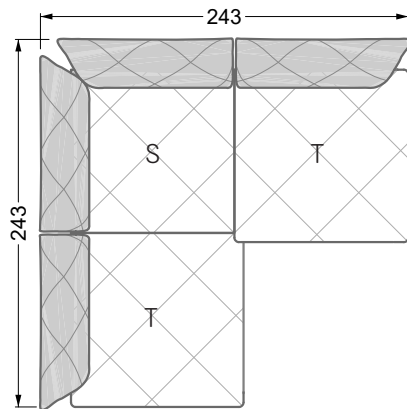

Balao

104 • Corner sofas with long daybed &
assembled backrests

Balao

104 • Corner sofas with short daybed &
assembled backrests

Balao

104 • Corner sofas with short daybed
assembled arm- and backrests

The dimensions apply to free-standing parts.

The add-on parts have an upholstery without rounding on the sides.

The end and individual parts have a rounding on their free sides (6CM).

This means that in case of a free combination of individual parts, 6cm must be deducted from the sides on the frame.

Edgy

107 • Corner sofas with short daybed

Edgy

107 • Corner sofas with long daybed

Edgy

107 • Asymmetrical corner sofas

Edgy

107 • Corner sofas seat depth 64 cm / 104 cm

width: 202,5 cm

W 129-160

6-some

width: 243,0 cm

SET 1.3

W 129-160

7-some

width: 283,5 cm