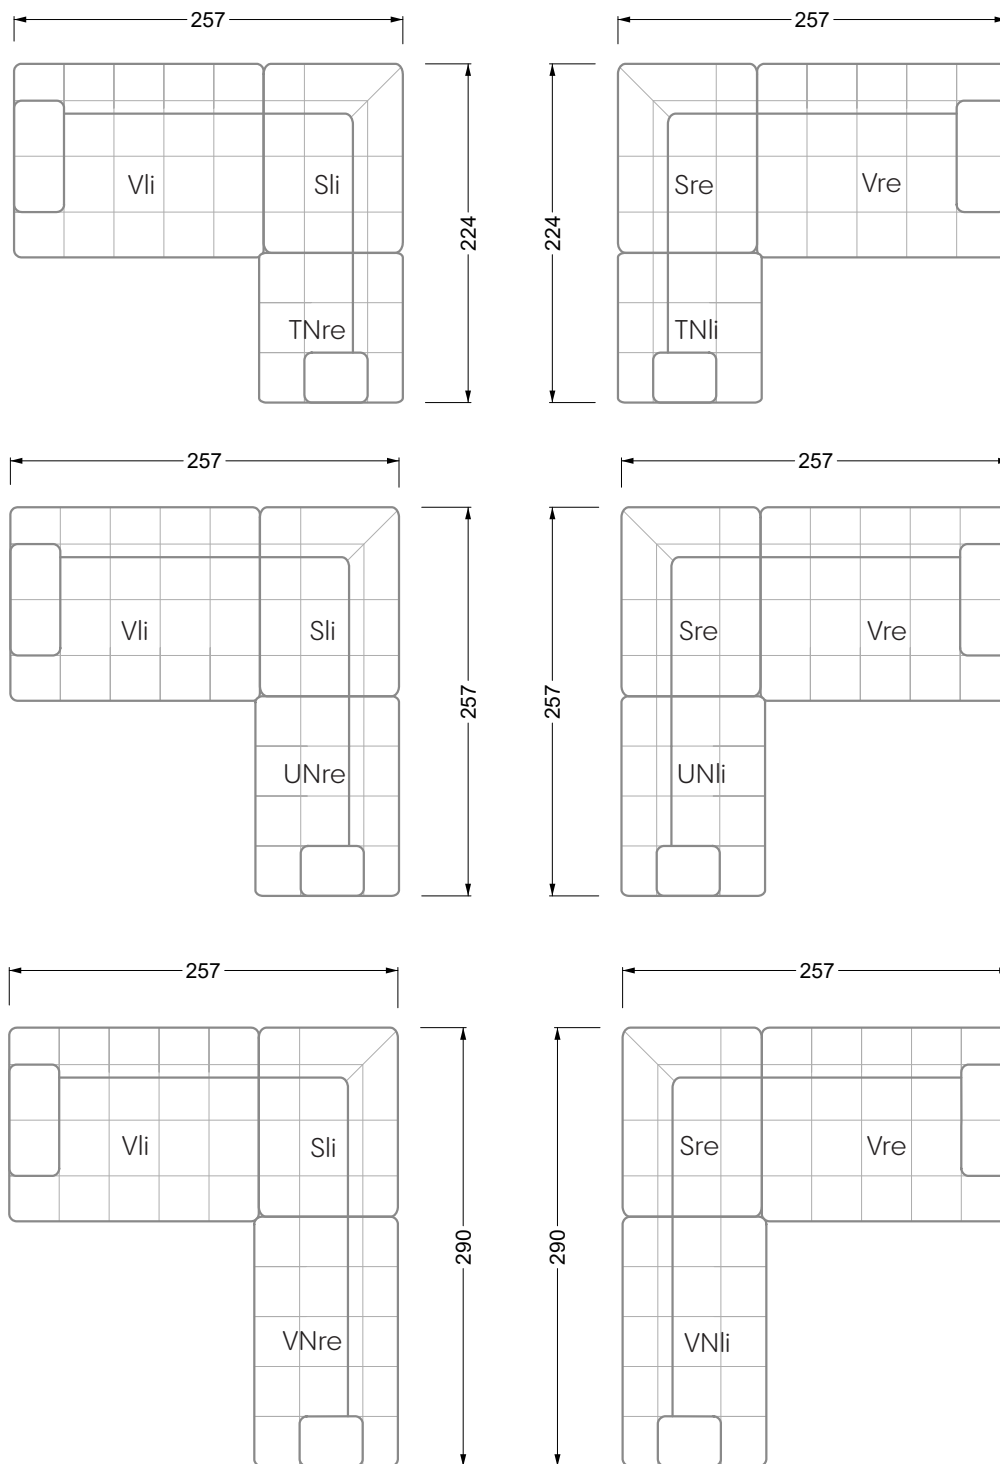

Edgy

107 • Corner sofas with short daybed

Edgy

107 • Corner sofas with long daybed

Edgy

107 • Asymmetrical corner sofas

Edgy

107 • Corner sofas seat depth 64 cm / 104 cm

Edgy

107 • Corner sofas seat depth 64 cm / 104 cm

recommendation for cushions: **D 108 Q**

recommendation for cushions: **D 108 Q**

Cloud 7

154 • Single elements • Longchair

Cloud 7

154 • Large combinations

Ocean 7

158 • Corner sofas seat depth 62 cm

Ocean 7

158 • Corner sofas seat depth 62 / 95 cm

W104-160
bed surface 160 x 200 cm

W104-180
bed surface 180 x 200 cm

W104-200
bed surface 200 x 200 cm

Box spring system mattress

Cold foam mattress

W 129-160
bed surface
160 x 200 cm

W 129-180
bed surface
180 x 200 cm

W 129-200
bed surface
200 x 200 cm

A

RP 129-80

B

RP 129-100