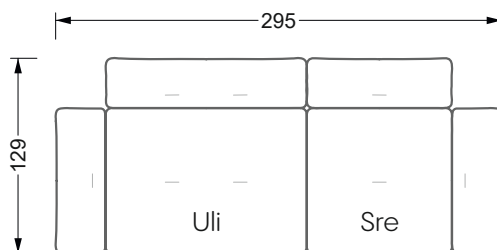

Beds

104 / Balaa0 Bed	123
129 / Creole Bed	124
130 / Fey0 Bed	155
154 / Cloud 7 Bed	156

Couch- & Coffeetables	157
----------------------------------	-----

Armchairs	158
------------------	-----

Dining & Chairs	159
----------------------------	-----

The dimensions apply to free-standing parts.

All sides of the sofa have a genuine upholstered side and can also be placed individually in the room.

If two individual parts are joined together, 6 cm (3 cm per element) must be subtracted on the extension sides, as the foam is compressed during joining.

Balao

104 • Corner sofas with short daybed &
assembled backrests

Balao

104 • Corner sofas with short daybed
assembled arm- and backrests

The dimensions apply to free-standing parts.

The add-on parts have an upholstery without rounding on the sides.