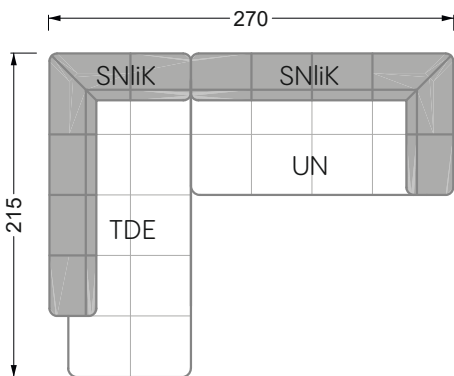

Balao

104 • Corner sofas with short daybed &
assembled backrests

Balao

104 • Corner sofas with short daybed
assembled arm- and backrests

The dimensions apply to free-standing parts.

The add-on parts have an upholstery without rounding on the sides.

The end and individual parts have a rounding on these free sides (6CM).

This means that in case of a free combination of individual parts, 6cm must be deducted from the sides on the frame.

Edgy

107 • Corner sofas with long daybed

Edgy

107 • Asymmetrical corner sofas

Edgy

107 • Asymmetrical corner sofas

Edgy

107 • Corner sofas seat depth 64 cm / 104 cm

Recommendation for cushions: **D 108 Q**

Recommendation for cushions: **D 108 Q**

Ohlinda

118 • Corner sofas with arm- and backrests

Cocoa Island

119 • Corner sofas seat depth 62cm/95 cm

Cloud 7

154 • Large combinations

Ocean 7

158 • Corner sofas seat depth 95 cm