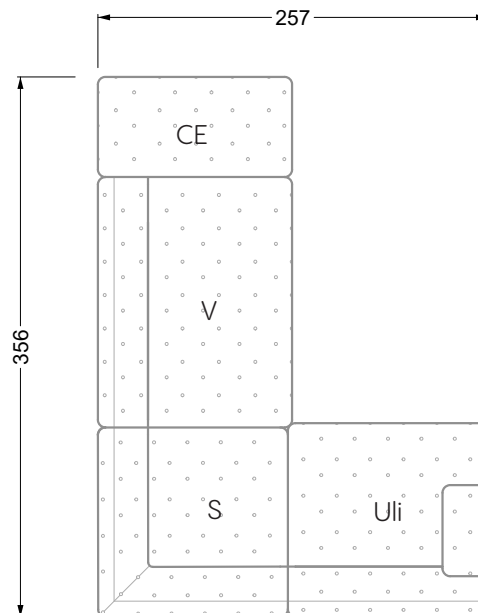

Edgy

107 • Corner sofas with short daybed

Edgy

107 • Corner sofas with long daybed

Edgy

107 • Asymmetrical corner sofas

Edgy

107 • Corner sofas seat depth 64 cm / 104 cm

Edgy

107 • Corner sofas seat depth 64 cm / 104 cm

recommendation for cushions: **D 108 Q**

recommendation for cushions: **D 108 Q**

Cloud 7

154 • Single elements • Longchair

Cloud 7

154 • Large combinations

Ocean 7

158 • Corner sofas seat depth 62 cm

Ocean 7

158 • Corner sofas seat depth 62 / 95 cm

W104-160
bed surface 160 x 200 cm

W104-180
bed surface 180 x 200 cm

W104-200
bed surface 200 x 200 cm

Box spring system mattress

Cold foam mattress

W 129-160
bed surface
160 x 200 cm

W 129-180
bed surface
180 x 200 cm

W 129-200
bed surface
200 x 200 cm

A

RP 129-80

B

RP 129-100