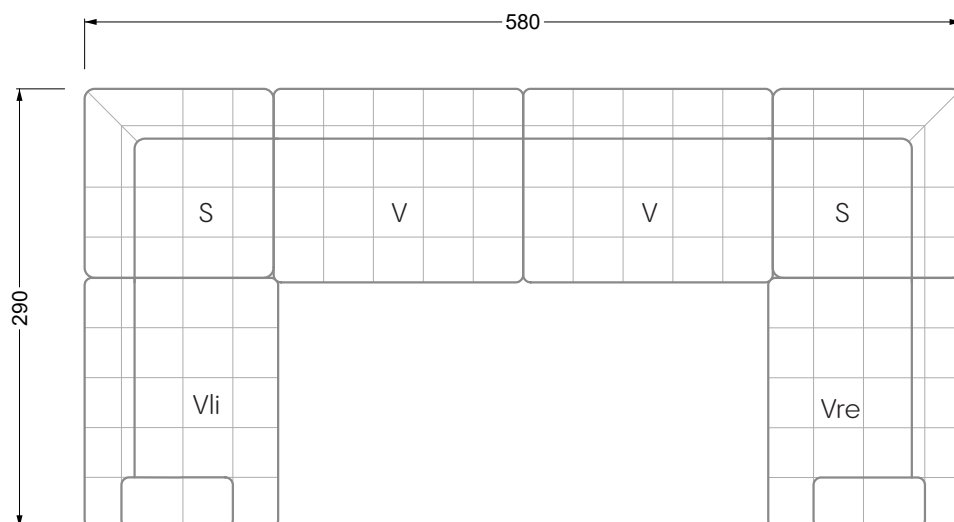

Edgy

107 • Corner sofas with short daybed

Edgy

107 • Corner sofas with long daybed

Edgy

107 • Asymmetrical corner sofas

Edgy

107 • Corner sofas seat depth 64 cm / 104 cm

Edgy

107 • Corner sofas seat depth 64 cm / 104 cm

recommendation for cushions: **D 108 Q**

recommendation for cushions: **D 108 Q**

Cloud 7

154 • Single elements • Longchair

Cloud 7

154 • Large combinations

Ocean 7

158 • Corner sofas seat depth 62 cm

Ocean 7

158 • Corner sofas seat depth 62 / 95 cm

W104-160
bed surface 160 x 200 cm

W104-180
bed surface 180 x 200 cm

W104-200
bed surface 200 x 200 cm

Box spring system mattress

Cold foam mattress

W 129-160
bed surface
160 x 200 cm

W 129-180
bed surface
180 x 200 cm

W 129-200
bed surface
200 x 200 cm

A

RP 129-80

B

RP 129-100