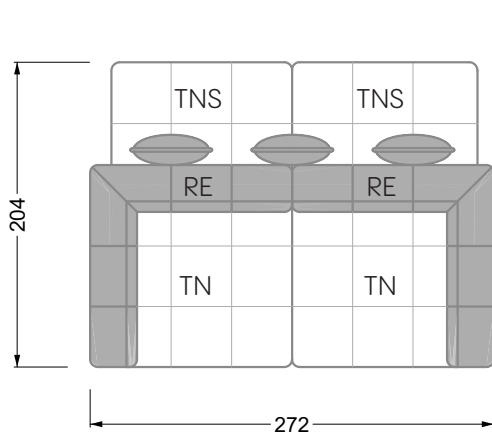

Edgy

107 • Corner sofas with short daybed

Edgy

107 • Corner sofas with long daybed

Edgy

107 • Asymmetrical corner sofas

Edgy

107 • Corner sofas seat depth 64 cm / 104 cm

Edgy

107 • Corner sofas seat depth 64 cm / 104 cm

recommendation for cushions: **D 108 Q**

recommendation for cushions: **D 108 Q**

Cloud 7

154 • Single elements • Longchair

Cloud 7

154 • Large combinations

Ocean 7

158 • Corner sofas seat depth 62 cm

Ocean 7

158 • Corner sofas seat depth 62 / 95 cm

W104-160
bed surface 160 x 200 cm

W104-180
bed surface 180 x 200 cm

W104-200
bed surface 200 x 200 cm

Box spring system mattress

Cold foam mattress

W 129-160
bed surface
160 x 200 cm

W 129-180
bed surface
180 x 200 cm

W 129-200
bed surface
200 x 200 cm

A

RP 129-80

B

RP 129-100