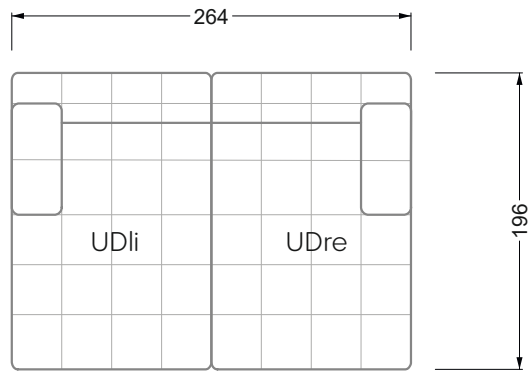

Ohlinda

118 • Corner sofas with arm- and backrests

Cocoa Island

119 • Corner sofas seat depth 62cm/95 cm

Cloud 7

154 • Large combinations

Ocean 7

158 • Corner sofas seat depth 95 cm

Ocean 7

158 • Corner sofas seat depth 62 / 95 cm

W104-160
Bed surface 160 x 200 cm

W104-180
Bed surface 180 x 200 cm

W104-200
Bed surface 200 x 200 cm

Box spring system mattress

Cold foam mattress

W 129-160

Bed surface
160 x 200 cm

W 129-180

Bed surface
180 x 200 cm

W 129-200

Bed surface
200 x 200 cm

A
RP 129-80

B
RP 129-100

C
RP 129-120