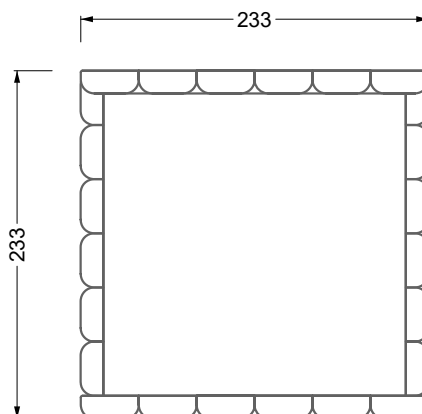

Edgy

107 • Corner sofas seat depth 64 cm / 104 cm

recommendation for cushions: **D 108 Q**

recommendation for cushions: **D 108 Q**

Cloud 7

154 • Single elements • Longchair

Cloud 7

154 • Large combinations

Ocean 7

158 • Corner sofas seat depth 62 cm

Ocean 7

158 • Corner sofas seat depth 62 / 95 cm

W104-160
bed surface 160 x 200 cm

W104-180
bed surface 180 x 200 cm

W104-200
bed surface 200 x 200 cm

Box spring system mattress

Cold foam mattress

W 129-160
bed surface
160 x 200 cm

W 129-180
bed surface
180 x 200 cm

W 129-200
bed surface
200 x 200 cm

A

RP 129-80

B

RP 129-100

width: 202,5 cm

W 129-160

6-some

width: 243,0 cm

SET 1.3

W 129-160

7-some

width: 283,5 cm