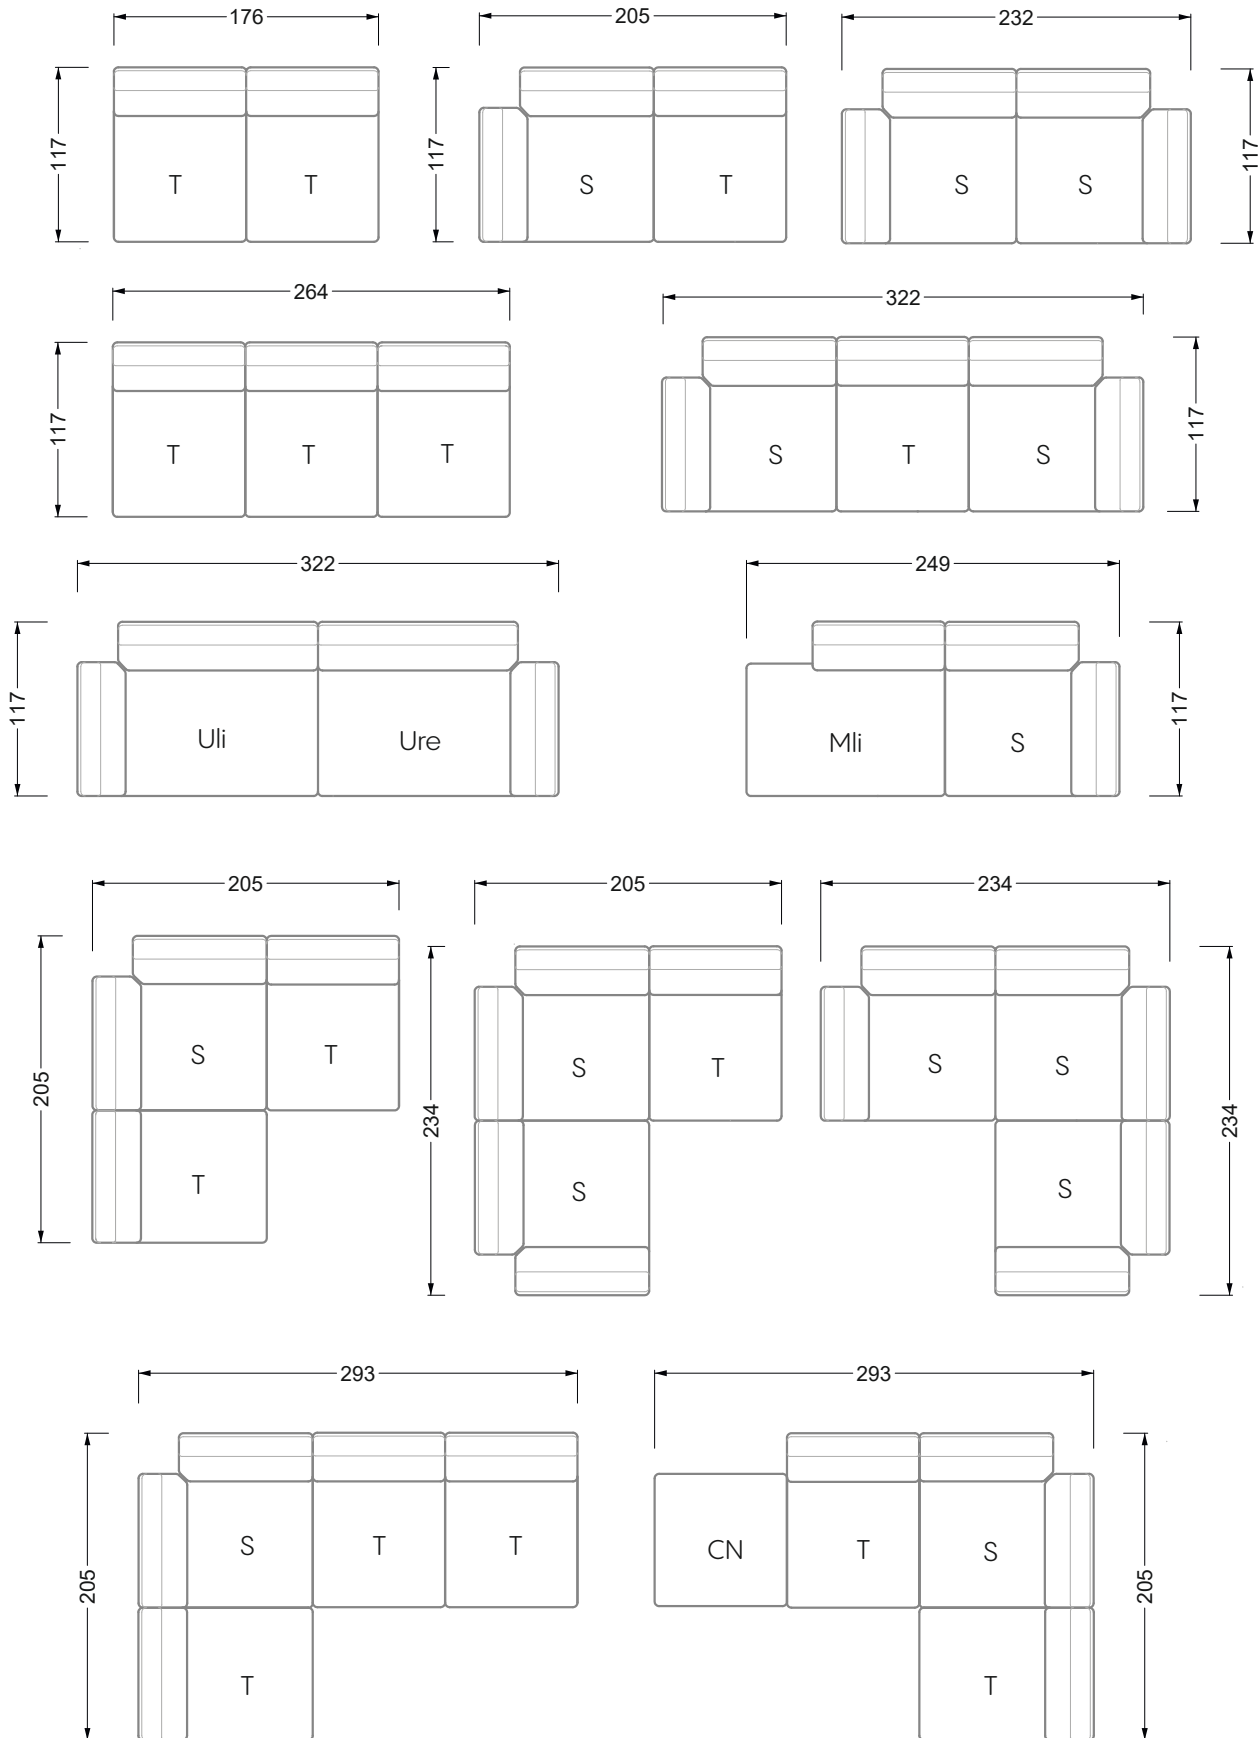

Edgy

107 • Asymmetrical corner sofas

Edgy

107 • Asymmetrical corner sofas

Edgy

107 • Corner sofas seat depth 64 cm / 104 cm

Recommendation for cushions: **D 108 Q**

Recommendation for cushions: **D 108 Q**

Ohlinda

118 • Corner sofas with arm- and backrests

Cocoa Island

119 • Corner sofas seat depth 62cm/95 cm

Cloud 7

154 • Large combinations

Ocean 7

158 • Corner sofas seat depth 95 cm

Ocean 7

158 • Corner sofas seat depth 62 / 95 cm

W104-160
Bed surface 160 x 200 cm

W104-180
Bed surface 180 x 200 cm

W104-200
Bed surface 200 x 200 cm

Box spring system mattress

Cold foam mattress

W 129-160

Bed surface
160 x 200 cm

W 129-180

Bed surface
180 x 200 cm

W 129-200

Bed surface
200 x 200 cm

A
RP 129-80

B
RP 129-100

C
RP 129-120