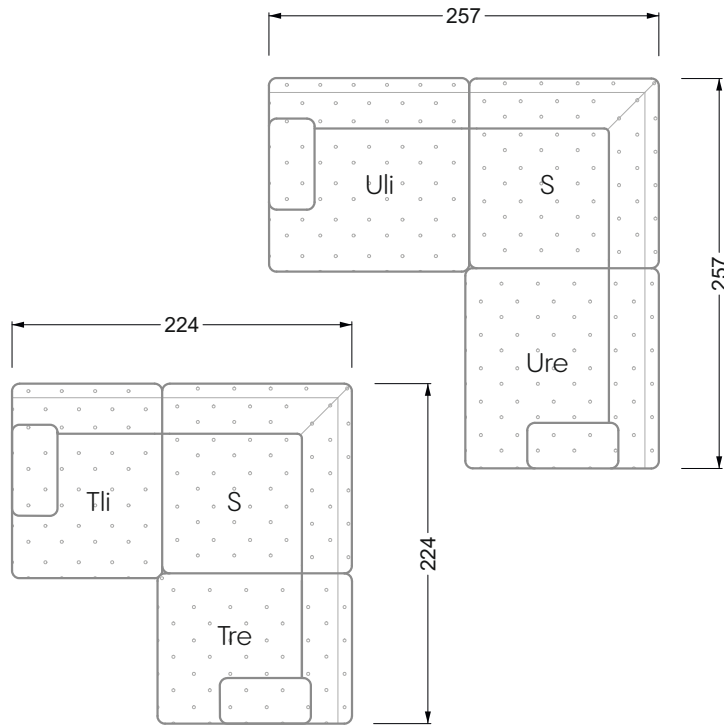

Edgy

107 • Asymmetrical corner sofas

Edgy

107 • Asymmetrical corner sofas

Edgy

107 • Corner sofas seat depth 64 cm / 104 cm

Recommendation for cushions: **D 108 Q**

Recommendation for cushions: **D 108 Q**

Ohlinda

118 • Corner sofas with arm- and backrests

Cocoa Island

119 • Corner sofas seat depth 62cm/95 cm

Cloud 7

154 • Large combinations

Ocean 7

158 • Corner sofas seat depth 95 cm

Ocean 7

158 • Corner sofas seat depth 62 / 95 cm

W104-160
Bed surface 160 x 200 cm

W104-180
Bed surface 180 x 200 cm

W104-200
Bed surface 200 x 200 cm

Box spring system mattress

Cold foam mattress

W 129-160

Bed surface
160 x 200 cm

W 129-180

Bed surface
180 x 200 cm

W 129-200

Bed surface
200 x 200 cm

A
RP 129-80

B
RP 129-100

C
RP 129-120