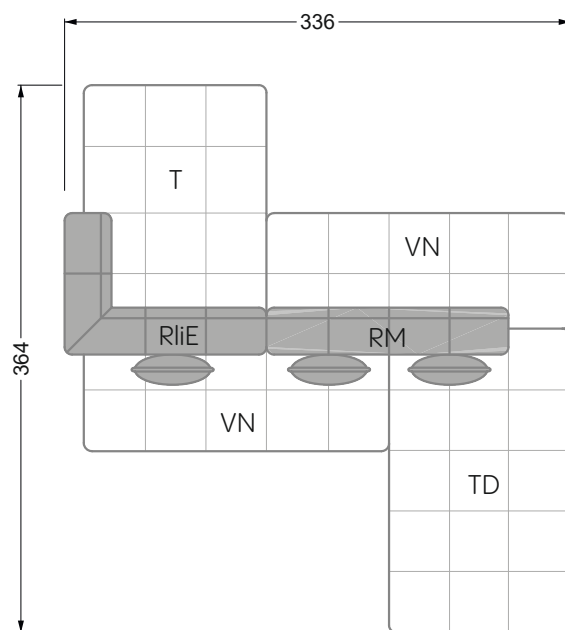

The end and individual parts have a rounding on these free sides (6CM).

This means that in case of a free combination of individual parts, 6cm must be deducted from the sides on the frame.

Edgy

107 • Corner sofas with long daybed

Edgy

107 • Asymmetrical corner sofas

Edgy

107 • Asymmetrical corner sofas

Edgy

107 • Corner sofas seat depth 64 cm / 104 cm

Recommendation for cushions: **D 108 Q**

Recommendation for cushions: **D 108 Q**

Ohlinda

118 • Corner sofas with arm- and backrests

Cocoa Island

119 • Corner sofas seat depth 62cm/95 cm

Cloud 7

154 • Large combinations

Ocean 7

158 • Corner sofas seat depth 95 cm