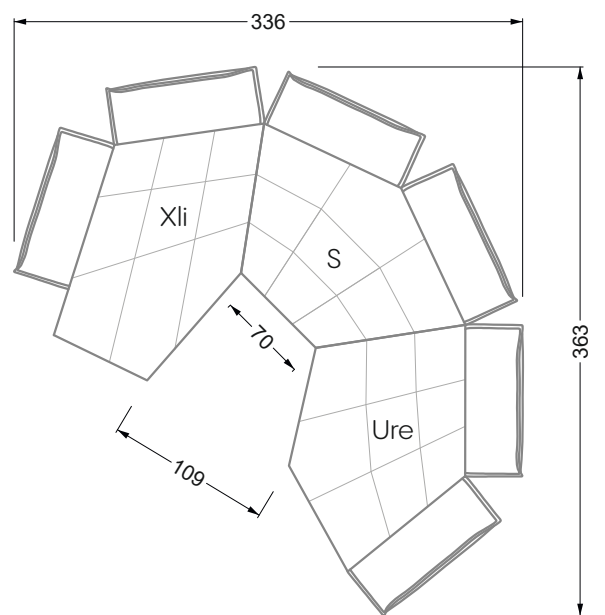

The end and individual parts have a rounding on these free sides (6CM).

This means that in case of a free combination of individual parts, 6cm must be deducted from the sides on the frame.

Edgy

107 • Corner sofas with long daybed

Edgy

107 • Asymmetrical corner sofas

Edgy

107 • Asymmetrical corner sofas

Edgy

107 • Corner sofas seat depth 64 cm / 104 cm

Recommendation for cushions: **D 108 Q**

Recommendation for cushions: **D 108 Q**

Ohlinda

118 • Corner sofas with arm- and backrests

Cocoa Island

119 • Corner sofas seat depth 62cm/95 cm

Cloud 7

154 • Large combinations

Ocean 7

158 • Corner sofas seat depth 95 cm

Bed surface
160 x 200 cm

W 129-180

Bed surface
180 x 200 cm

W 129-200

Bed surface
200 x 200 cm

A
RP 129-80

B
RP 129-100

C
RP 129-120