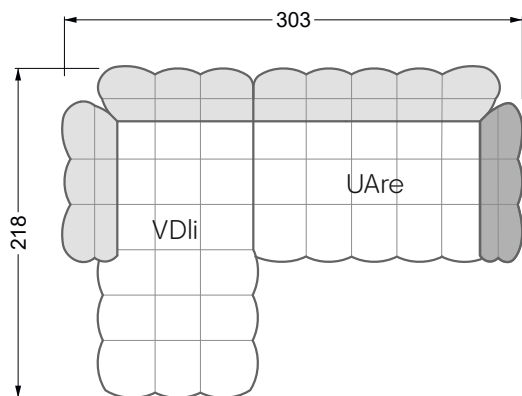

The dimensions apply to free-standing parts.

All sides of the sofa have a genuine upholstered side and can also be placed individually in the room.

If two individual parts are joined together, 6 cm (3 cm per element) must be subtracted on the extension sides, as the foam is compressed during joining.

Balao

104 • Corner sofas with short daybed &
assembled backrests

Balao

104 • Corner sofas with short daybed
assembled arm- and backrests

The dimensions apply to free-standing parts.

The add-on parts have an upholstery without rounding on the sides.

The end and individual parts have a rounding on these free sides (6CM).

This means that in case of a free combination of individual parts, 6cm must be deducted from the sides on the frame.

Edgy

107 • Corner sofas with long daybed

5-some

Width: 202,5 cm

6-some

Width: 243,0 cm

SET 2.2

W 129-180

7-some

Width: 283,5 cm