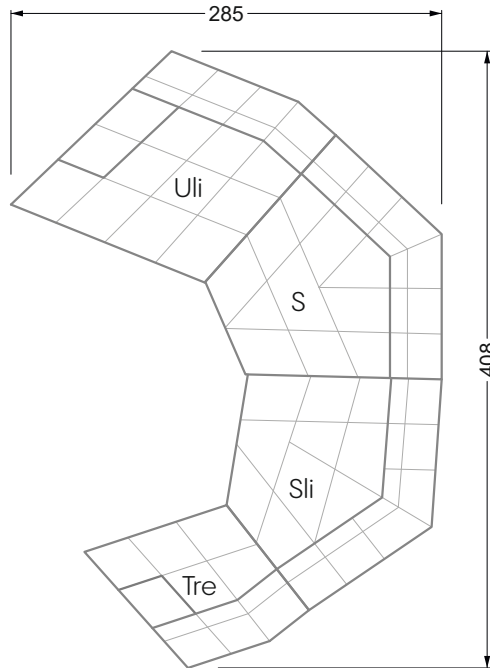

Edgy

107 • Asymmetrical corner sofas

Edgy

107 • Asymmetrical corner sofas

Edgy

107 • Corner sofas seat depth 64 cm / 104 cm

Recommendation for cushions: **D 108 Q**

Recommendation for cushions: **D 108 Q**

Ohlinda

118 • Corner sofas with arm- and backrests

Cocoa Island

119 • Corner sofas seat depth 62cm/95 cm

Cloud 7

154 • Large combinations

Ocean 7

158 • Corner sofas seat depth 95 cm

Ocean 7

158 • Corner sofas seat depth 62 / 95 cm

W104-160
Bed surface 160 x 200 cm

W104-180
Bed surface 180 x 200 cm

W104-200
Bed surface 200 x 200 cm

Box spring system mattress

Cold foam mattress

W 129-160

Bed surface
160 x 200 cm

W 129-180

Bed surface
180 x 200 cm

W 129-200

Bed surface
200 x 200 cm

A
RP 129-80

B
RP 129-100

C
RP 129-120