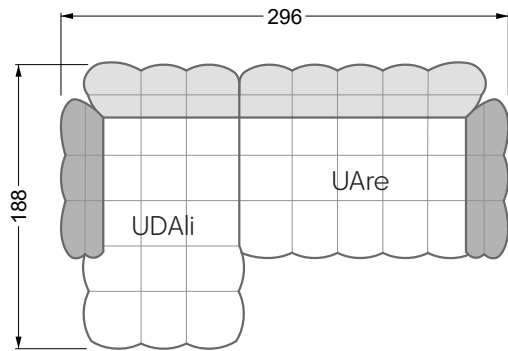

Balao

104 • Corner sofas with long daybed &
assembled backrests

Balao

104 • Corner sofas with short daybed &
assembled backrests

Balao

104 • Corner sofas with short daybed
assembled arm- and backrests

The dimensions apply to free-standing parts.

Edgy

107 • Corner sofas with short daybed

Edgy

107 • Corner sofas with long daybed

Edgy

107 • Asymmetrical corner sofas

Edgy

107 • Corner sofas seat depth 64 cm / 104 cm