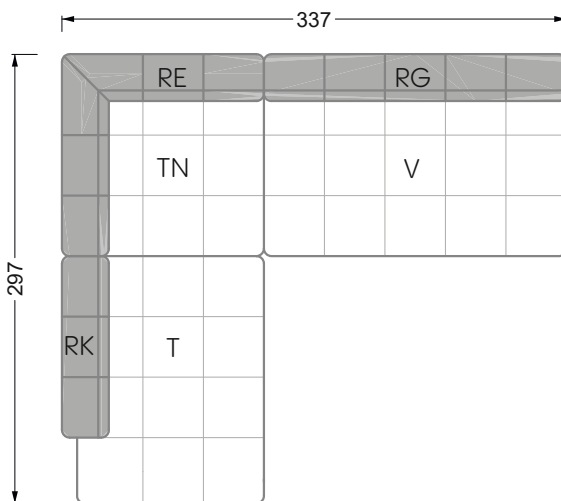

Balao

104 • Corner sofas with short daybed &
assembled backrests

Balao

104 • Corner sofas with short daybed
assembled arm- and backrests

The dimensions apply to free-standing parts.

The add-on parts have an upholstery without rounding on the sides.

The end and individual parts have a rounding on these free sides (6CM).

This means that in case of a free combination of individual parts, 6cm must be deducted from the sides on the frame.

Edgy

107 • Corner sofas with long daybed

Edgy

107 • Asymmetrical corner sofas

Edgy

107 • Asymmetrical corner sofas

Edgy

107 • Corner sofas seat depth 64 cm / 104 cm

Recommendation for cushions: **D 108 Q**

Recommendation for cushions: **D 108 Q**

Ohlinda

118 • Corner sofas with arm- and backrests

Cocoa Island

119 • Corner sofas seat depth 62cm/95 cm

Cloud 7

154 • Large combinations

Ocean 7

158 • Corner sofas seat depth 95 cm