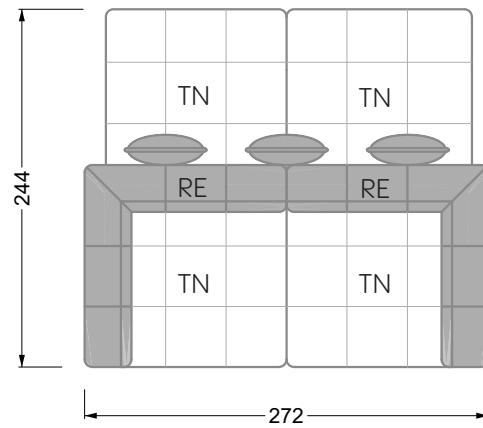

Edgy

107 • Corner sofas with short daybed

Edgy

107 • Corner sofas with long daybed

Edgy

107 • Asymmetrical corner sofas

Edgy

107 • Corner sofas seat depth 64 cm / 104 cm

Edgy

107 • Corner sofas seat depth 64 cm / 104 cm

recommendation for cushions: **D 108 Q**

recommendation for cushions: **D 108 Q**

Cloud 7

154 • Single elements • Longchair

Cloud 7

154 • Large combinations

Ocean 7

158 • Corner sofas seat depth 62 cm

Ocean 7

158 • Corner sofas seat depth 62 / 95 cm

W104-160
bed surface 160 x 200 cm

W104-180
bed surface 180 x 200 cm

W104-200
bed surface 200 x 200 cm

Box spring system mattress

width: 202,5 cm

W 129-160

6-some

width: 243,0 cm

SET 1.3

W 129-160

7-some

width: 283,5 cm