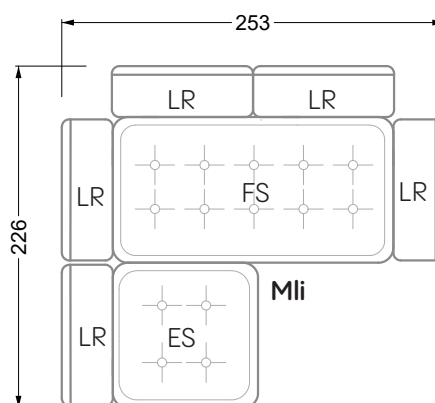

Edgy

107 • Corner sofas with short daybed

Edgy

107 • Corner sofas with long daybed

Edgy

107 • Asymmetrical corner sofas

Edgy

107 • Corner sofas seat depth 64 cm / 104 cm

Edgy

107 • Corner sofas seat depth 64 cm / 104 cm

recommendation for cushions: **D 108 Q**

recommendation for cushions: **D 108 Q**

Cloud 7

154 • Single elements • Longchair

Cloud 7

154 • Large combinations

Ocean 7

158 • Corner sofas seat depth 62 cm

Ocean 7

158 • Corner sofas seat depth 62 / 95 cm

W104-160
bed surface 160 x 200 cm

W104-180
bed surface 180 x 200 cm

W104-200
bed surface 200 x 200 cm

Box spring system mattress

Cold foam mattress

W 129-160
bed surface
160 x 200 cm

W 129-180
bed surface
180 x 200 cm

W 129-200
bed surface
200 x 200 cm

A

RP 129-80

B

RP 129-100