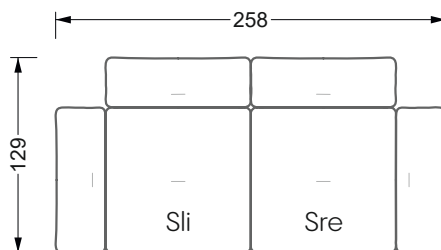

Beds

104 / Balaa0 Bed	123
129 / Creole Bed	124
130 / Fey0 Bed	155
154 / Cloud 7 Bed	156

Couch- & Coffeetables	157
----------------------------------	-----

Armchairs	158
------------------	-----

Dining & Chairs	159
----------------------------	-----

The dimensions apply to free-standing parts.

All sides of the sofa have a genuine upholstered side and can also be placed individually in the room.

If two individual parts are joined together, 6 cm (3 cm per element) must be subtracted on the extension sides, as the foam is compressed during joining.

Balao

104 • Corner sofas with short daybed &
assembled backrests

Balao

104 • Corner sofas with short daybed
assembled arm- and backrests

The dimensions apply to free-standing parts.

The add-on parts have an upholstery without rounding on the sides.

Width: 324,0 cm

9-some

Width: 364,5 cm

W 129-160

5-some

Width: 202,5 cm

6-some

Width: 243,0 cm