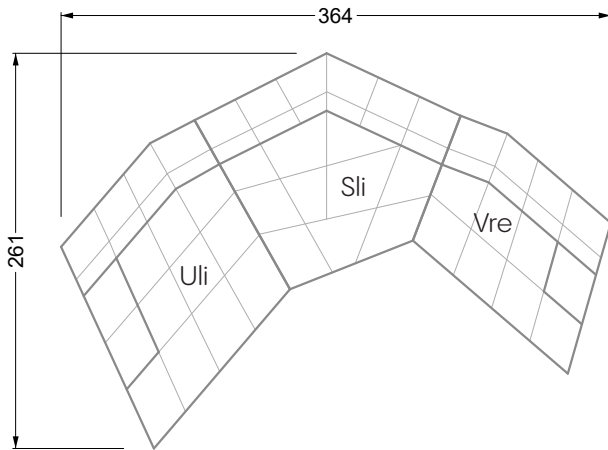

Edgy

107 • Corner sofas with short daybed

Edgy

107 • Corner sofas with long daybed

Edgy

107 • Asymmetrical corner sofas

Edgy

107 • Corner sofas seat depth 64 cm / 104 cm

Edgy

107 • Corner sofas seat depth 64 cm / 104 cm

recommendation for cushions: **D 108 Q**

recommendation for cushions: **D 108 Q**

Cloud 7

154 • Single elements • Longchair

Cloud 7

154 • Large combinations

Ocean 7

158 • Corner sofas seat depth 62 cm

Ocean 7

158 • Corner sofas seat depth 62 / 95 cm

W104-160
bed surface 160 x 200 cm

W104-180
bed surface 180 x 200 cm

W104-200
bed surface 200 x 200 cm

Box spring system mattress

Cold foam mattress

W 129-160
bed surface
160 x 200 cm

W 129-180
bed surface
180 x 200 cm

W 129-200
bed surface
200 x 200 cm

A

RP 129-80

B

RP 129-100