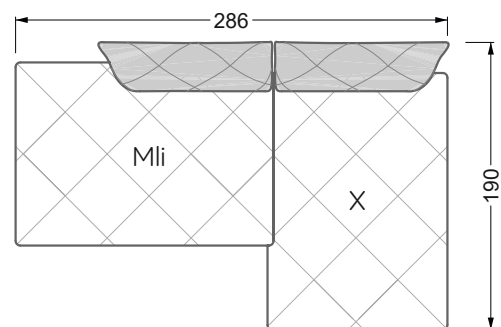

The dimensions apply to free-standing parts.

All sides of the sofa have a genuine upholstered side and can also be placed individually in the room.

If two individual parts are joined together, 6 cm (3 cm per element) must be subtracted on the extension sides, as the foam is compressed during joining.

Balao

104 • Corner sofas with short daybed &
assembled backrests

Balao

104 • Corner sofas with short daybed
assembled arm- and backrests

The dimensions apply to free-standing parts.

The add-on parts have an upholstery without rounding on the sides.

The end and individual parts have a rounding on these free sides (6CM).

This means that in case of a free combination of individual parts, 6cm must be deducted from the sides on the frame.

Edgy

107 • Corner sofas with long daybed

Edgy

107 • Asymmetrical corner sofas

Edgy

107 • Asymmetrical corner sofas

Edgy

107 • Corner sofas seat depth 64 cm / 104 cm

Recommendation for cushions: **D 108 Q**

Recommendation for cushions: **D 108 Q**