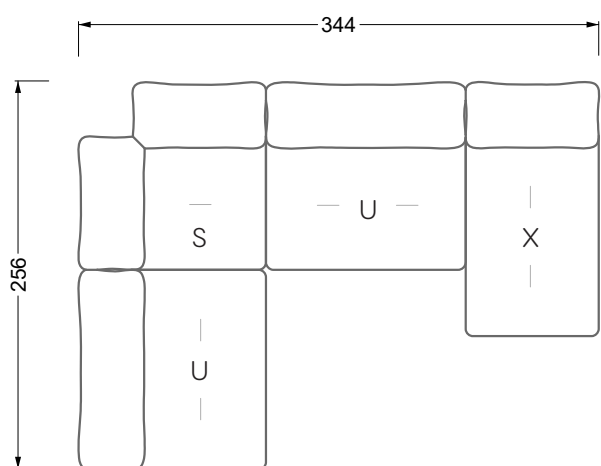

Couch- / Cofeetables

147

Armchairs

148

Dining & Chairs

149

Esfera

102 • Corner sofas

Balao

104 • Corner sofas with long daybed &
assembled backrests

Balao

104 • Corner sofas with short daybed &
assembled backrests

Balao

104 • Corner sofas with short daybed
assembled arm- and backrests

The dimensions apply to free-standing parts.

Edgy

107 • Corner sofas with short daybed

Edgy

107 • Corner sofas with long daybed

Edgy

107 • Asymmetrical corner sofas

Edgy

107 • Corner sofas seat depth 64 cm / 104 cm

width: 202,5 cm

W 129-160

6-some

width: 243,0 cm

SET 1.3

W 129-160

7-some

width: 283,5 cm