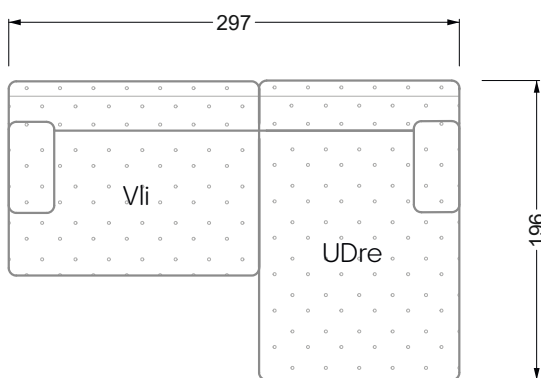

Edgy

107 • Asymmetrical corner sofas

Edgy

107 • Asymmetrical corner sofas

Edgy

107 • Corner sofas seat depth 64 cm / 104 cm

Recommendation for cushions: **D 108 Q**

Recommendation for cushions: **D 108 Q**

Ohlinda

118 • Corner sofas with arm- and backrests

Cocoa Island

119 • Corner sofas seat depth 62cm/95 cm

Cloud 7

154 • Large combinations

Ocean 7

158 • Corner sofas seat depth 95 cm

Bed surface
160 x 200 cm

W 129-180

Bed surface
180 x 200 cm

W 129-200

Bed surface
200 x 200 cm

A
RP 129-80

B
RP 129-100

C
RP 129-120