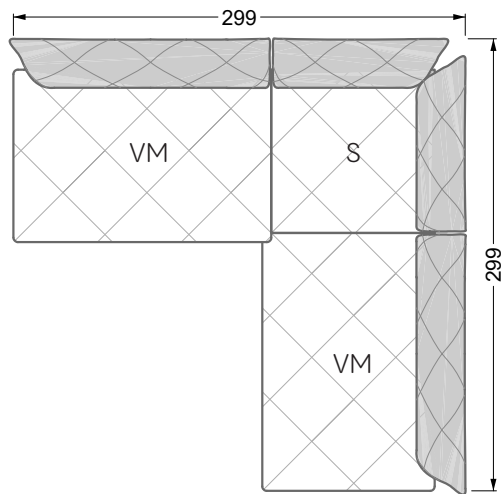

Balao

104 • Corner sofas with long daybed &
assembled backrests

Balao

104 • Corner sofas with short daybed &
assembled backrests

Balao

104 • Corner sofas with short daybed
assembled arm- and backrests

The dimensions apply to free-standing parts.

The add-on parts have an upholstery without rounding on the sides.

The end and individual parts have a rounding on their free sides (6CM).

This means that in case of a free combination of individual parts, 6cm must be deducted from the sides on the frame.

Edgy

107 • Corner sofas with short daybed

Edgy

107 • Corner sofas with long daybed

Edgy

107 • Asymmetrical corner sofas

Edgy

107 • Corner sofas seat depth 64 cm / 104 cm

Edgy

107 • Corner sofas seat depth 64 cm / 104 cm

recommendation for cushions: **D 108 Q**

recommendation for cushions: **D 108 Q**

Cloud 7

154 • Single elements • Longchair

Cloud 7

154 • Large combinations