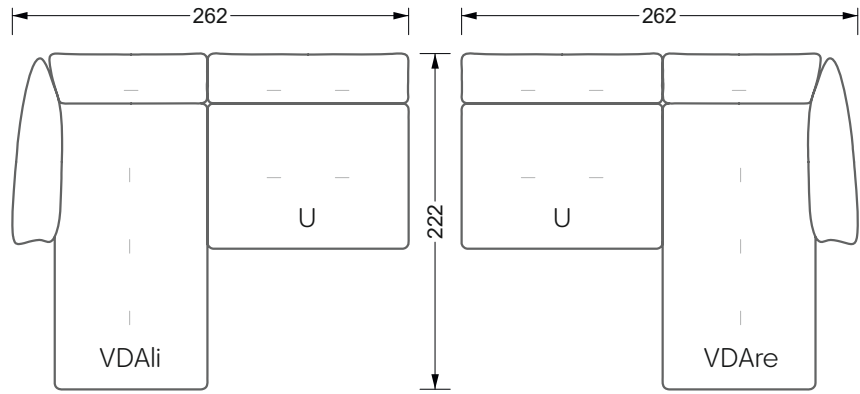

Beds

104 / Balaa0 Bed	123
129 / Creole Bed	124
130 / Fey0 Bed	155
154 / Cloud 7 Bed	156

Couch- & Coffeetables	157
----------------------------------	-----

Armchairs	158
------------------	-----

Dining & Chairs	159
----------------------------	-----

The dimensions apply to free-standing parts.

All sides of the sofa have a genuine upholstered side and can also be placed individually in the room.

If two individual parts are joined together, 6 cm (3 cm per element) must be subtracted on the extension sides, as the foam is compressed during joining.

Balao

104 • Corner sofas with short daybed &
assembled backrests

Balao

104 • Corner sofas with short daybed
assembled arm- and backrests

The dimensions apply to free-standing parts.

The add-on parts have an upholstery without rounding on the sides.