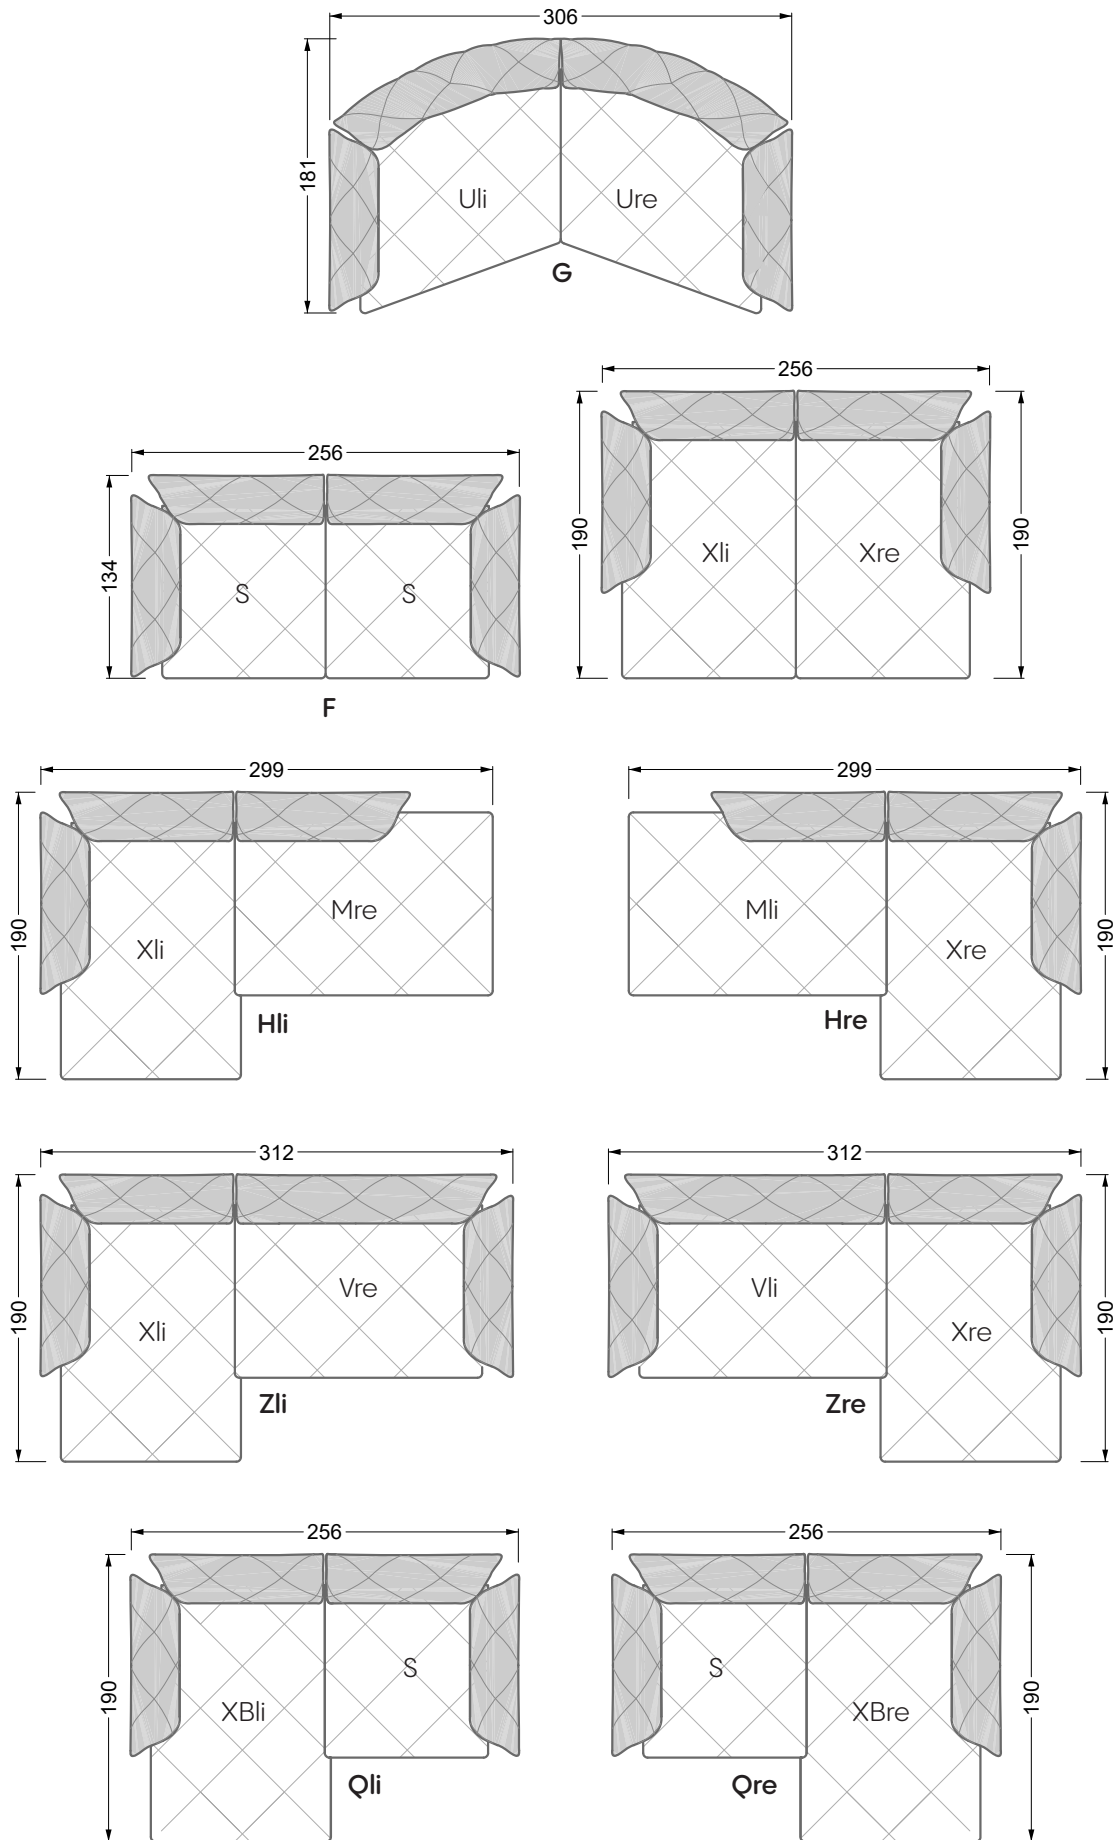

Balao

104 • Corner sofas with long daybed &
assembled backrests

Balao

104 • Corner sofas with short daybed &
assembled backrests

Balao

104 • Corner sofas with short daybed
assembled arm- and backrests

The dimensions apply to free-standing parts.

Edgy

107 • Corner sofas with short daybed

Edgy

107 • Corner sofas with long daybed

Edgy

107 • Asymmetrical corner sofas

Edgy

107 • Corner sofas seat depth 64 cm / 104 cm

Ocean 7

158 • Corner sofas seat depth 62 cm

Ocean 7

158 • Corner sofas seat depth 62 / 95 cm

W104-160
bed surface 160 x 200 cm

W104-180
bed surface 180 x 200 cm

W104-200
bed surface 200 x 200 cm

Box spring system mattress

width: 202,5 cm

W 129-160

6-some

width: 243,0 cm

SET 1.3

W 129-160

7-some

width: 283,5 cm