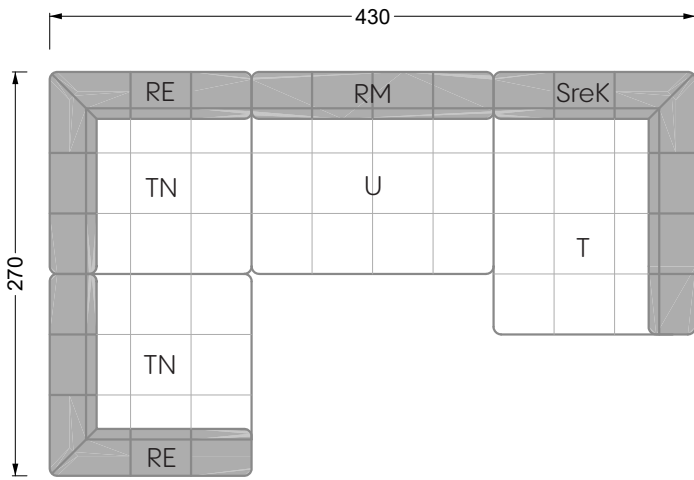

Balao

104 • Corner sofas with long daybed &
assembled backrests

Balao

104 • Corner sofas with short daybed &
assembled backrests

Balao

104 • Corner sofas with short daybed
assembled arm- and backrests

The dimensions apply to free-standing parts.

Edgy

107 • Corner sofas with short daybed

Edgy

107 • Corner sofas with long daybed

Edgy

107 • Asymmetrical corner sofas

Edgy

107 • Corner sofas seat depth 64 cm / 104 cm

Edgy

107 • Corner sofas seat depth 64 cm / 104 cm

recommendation for cushions: **D 108 Q**

recommendation for cushions: **D 108 Q**

Cloud 7

154 • Single elements • Longchair

Cloud 7

154 • Large combinations

Ocean 7

158 • Corner sofas seat depth 62 cm

Ocean 7

158 • Corner sofas seat depth 62 / 95 cm

W104-160
bed surface 160 x 200 cm

W104-180
bed surface 180 x 200 cm

W104-200
bed surface 200 x 200 cm

Box spring system mattress