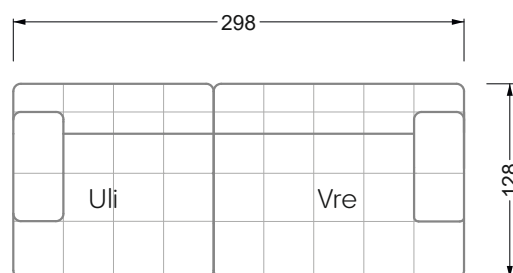

Edgy

107 • Asymmetrical corner sofas

Edgy

107 • Asymmetrical corner sofas

Edgy

107 • Corner sofas seat depth 64 cm / 104 cm

Recommendation for cushions: **D 108 Q**

Recommendation for cushions: **D 108 Q**

Ohlinda

118 • Corner sofas with arm- and backrests

Cocoa Island

119 • Corner sofas seat depth 62cm/95 cm

Cloud 7

154 • Large combinations

Ocean 7

158 • Corner sofas seat depth 95 cm

Ocean 7

158 • Corner sofas seat depth 62 / 95 cm

W104-160
Bed surface 160 x 200 cm

W104-180
Bed surface 180 x 200 cm

W104-200
Bed surface 200 x 200 cm

Box spring system mattress

Cold foam mattress

W 129-160

Bed surface
160 x 200 cm

W 129-180

Bed surface
180 x 200 cm

W 129-200

Bed surface
200 x 200 cm

A
RP 129-80

B
RP 129-100

C
RP 129-120