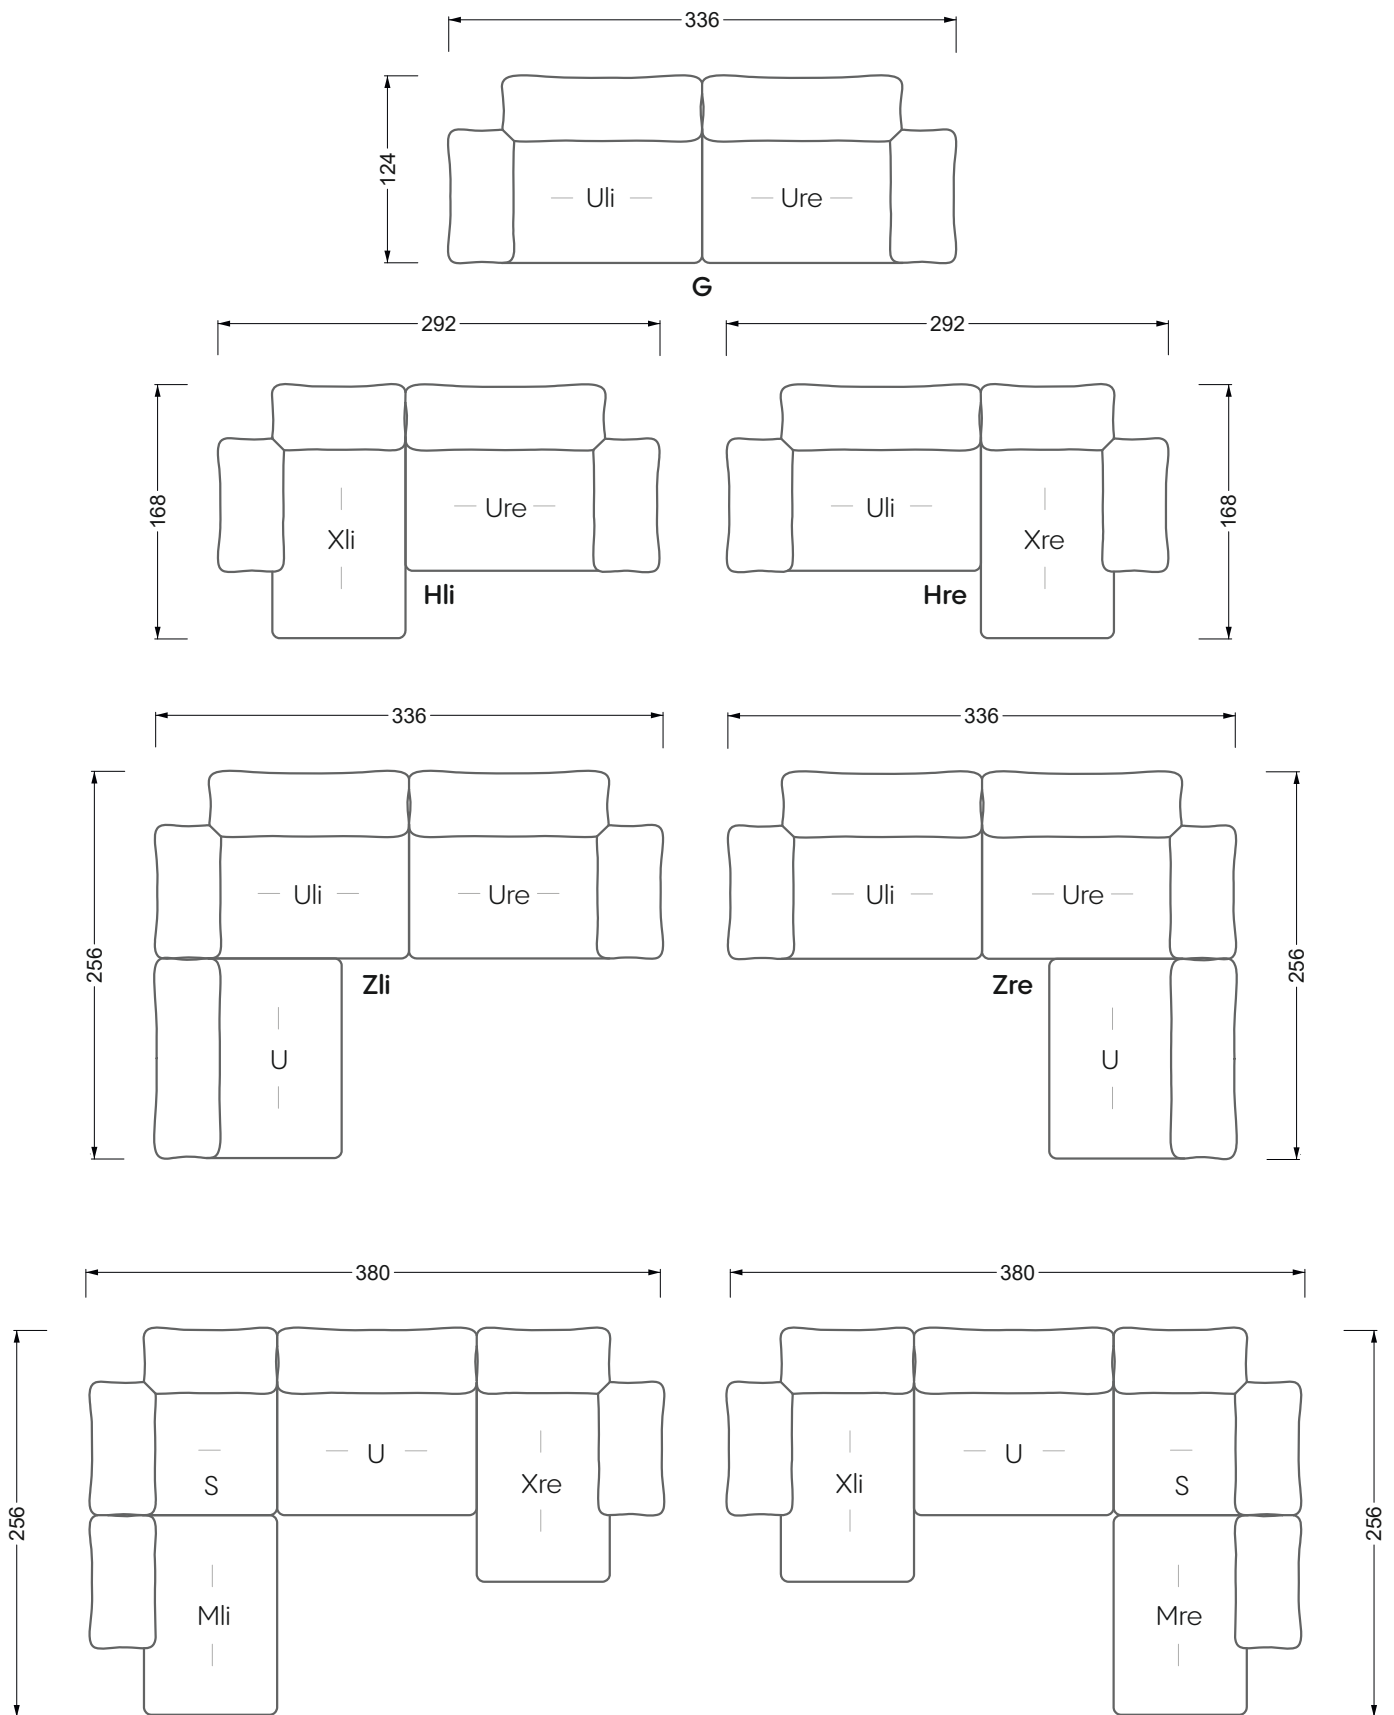

Beds

104 / Balaa0 Bed	123
129 / Creole Bed	124
130 / Fey0 Bed	155
154 / Cloud 7 Bed	156

Couch- & Coffeetables	157
----------------------------------	-----

Armchairs	158
------------------	-----

Dining & Chairs	159
----------------------------	-----

The dimensions apply to free-standing parts.

All sides of the sofa have a genuine upholstered side and can also be placed individually in the room.

If two individual parts are joined together, 6 cm (3 cm per element) must be subtracted on the extension sides, as the foam is compressed during joining.

Bed surface
160 x 200 cm

W 129-180

Bed surface
180 x 200 cm

W 129-200

Bed surface
200 x 200 cm

A
RP 129-80

B
RP 129-100

C
RP 129-120

W 129-180

Bed drawer can also be
turned 90 degrees

W 129-180

W 129-180

5-some

Width: 202,5 cm

6-some

Width: 243,0 cm