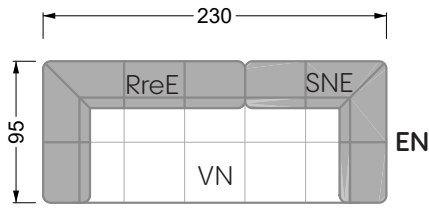

Balao

104 • Corner sofas with long daybed &
assembled backrests

Balao

104 • Corner sofas with short daybed &
assembled backrests

Balao

104 • Corner sofas with short daybed
assembled arm- and backrests

The dimensions apply to free-standing parts.

The add-on parts have an upholstery without rounding on the sides.

The end and individual parts have a rounding on their free sides (6CM).

This means that in case of a free combination of individual parts, 6cm must be deducted from the sides on the frame.

Edgy

107 • Corner sofas with short daybed

Edgy

107 • Corner sofas with long daybed

Edgy

107 • Asymmetrical corner sofas

Edgy

107 • Corner sofas seat depth 64 cm / 104 cm

Edgy

107 • Corner sofas seat depth 64 cm / 104 cm

recommendation for cushions: **D 108 Q**

recommendation for cushions: **D 108 Q**

Cloud 7

154 • Single elements • Longchair

Cloud 7

154 • Large combinations