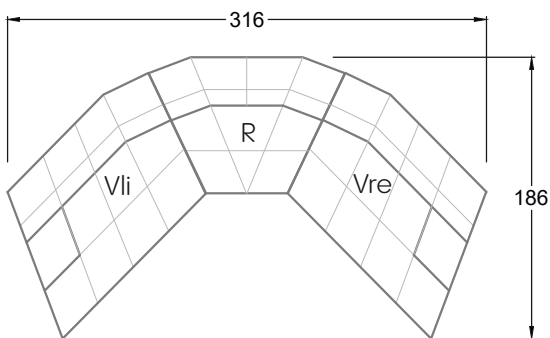

Edgy

107 • Asymmetrical corner sofas

Edgy

107 • Asymmetrical corner sofas

Edgy

107 • Corner sofas seat depth 64 cm / 104 cm

Recommendation for cushions: **D 108 Q**

Recommendation for cushions: **D 108 Q**

Ohlinda

118 • Corner sofas with arm- and backrests

Cocoa Island

119 • Corner sofas seat depth 62cm/95 cm

Cloud 7

154 • Large combinations

Ocean 7

158 • Corner sofas seat depth 95 cm

Ocean 7

158 • Corner sofas seat depth 62 / 95 cm

W104-160
Bed surface 160 x 200 cm

W104-180
Bed surface 180 x 200 cm

W104-200
Bed surface 200 x 200 cm

Box spring system mattress

Cold foam mattress

W 129-160

Bed surface
160 x 200 cm

W 129-180

Bed surface
180 x 200 cm

W 129-200

Bed surface
200 x 200 cm

A
RP 129-80

B
RP 129-100

C
RP 129-120