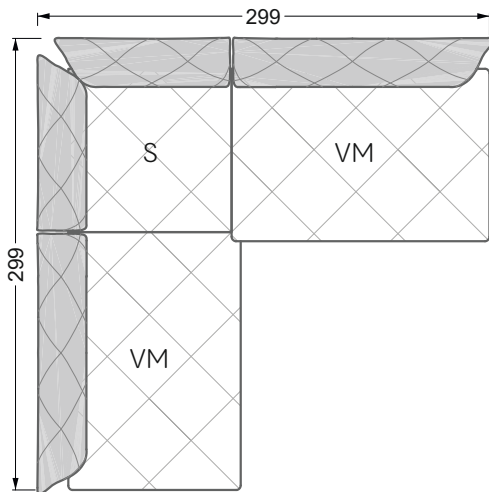

The dimensions apply to free-standing parts.

All sides of the sofa have a genuine upholstered side and can also be placed individually in the room.

If two individual parts are joined together, 6 cm (3 cm per element) must be subtracted on the extension sides, as the foam is compressed during joining.

Balao

104 • Corner sofas with short daybed &
assembled backrests

Balao

104 • Corner sofas with short daybed
assembled arm- and backrests

The dimensions apply to free-standing parts.

The add-on parts have an upholstery without rounding on the sides.

The end and individual parts have a rounding on these free sides (6CM).

This means that in case of a free combination of individual parts, 6cm must be deducted from the sides on the frame.

Edgy

107 • Corner sofas with long daybed

Edgy

107 • Asymmetrical corner sofas

Edgy

107 • Asymmetrical corner sofas

Edgy

107 • Corner sofas seat depth 64 cm / 104 cm

Recommendation for cushions: **D 108 Q**

Recommendation for cushions: **D 108 Q**