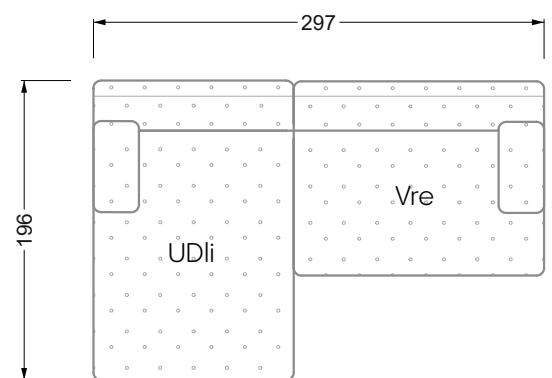

Edgy

107 • Asymmetrical corner sofas

Edgy

107 • Asymmetrical corner sofas

Edgy

107 • Corner sofas seat depth 64 cm / 104 cm

Recommendation for cushions: **D 108 Q**

Recommendation for cushions: **D 108 Q**

Ohlinda

118 • Corner sofas with arm- and backrests

Cocoa Island

119 • Corner sofas seat depth 62cm/95 cm

Cloud 7

154 • Large combinations

Ocean 7

158 • Corner sofas seat depth 95 cm

Ocean 7

158 • Corner sofas seat depth 62 / 95 cm

W104-160
Bed surface 160 x 200 cm

W104-180
Bed surface 180 x 200 cm

W104-200
Bed surface 200 x 200 cm

Box spring system mattress

Cold foam mattress

W 129-160

Bed surface
160 x 200 cm

W 129-180

Bed surface
180 x 200 cm

W 129-200

Bed surface
200 x 200 cm

A
RP 129-80

B
RP 129-100

C
RP 129-120