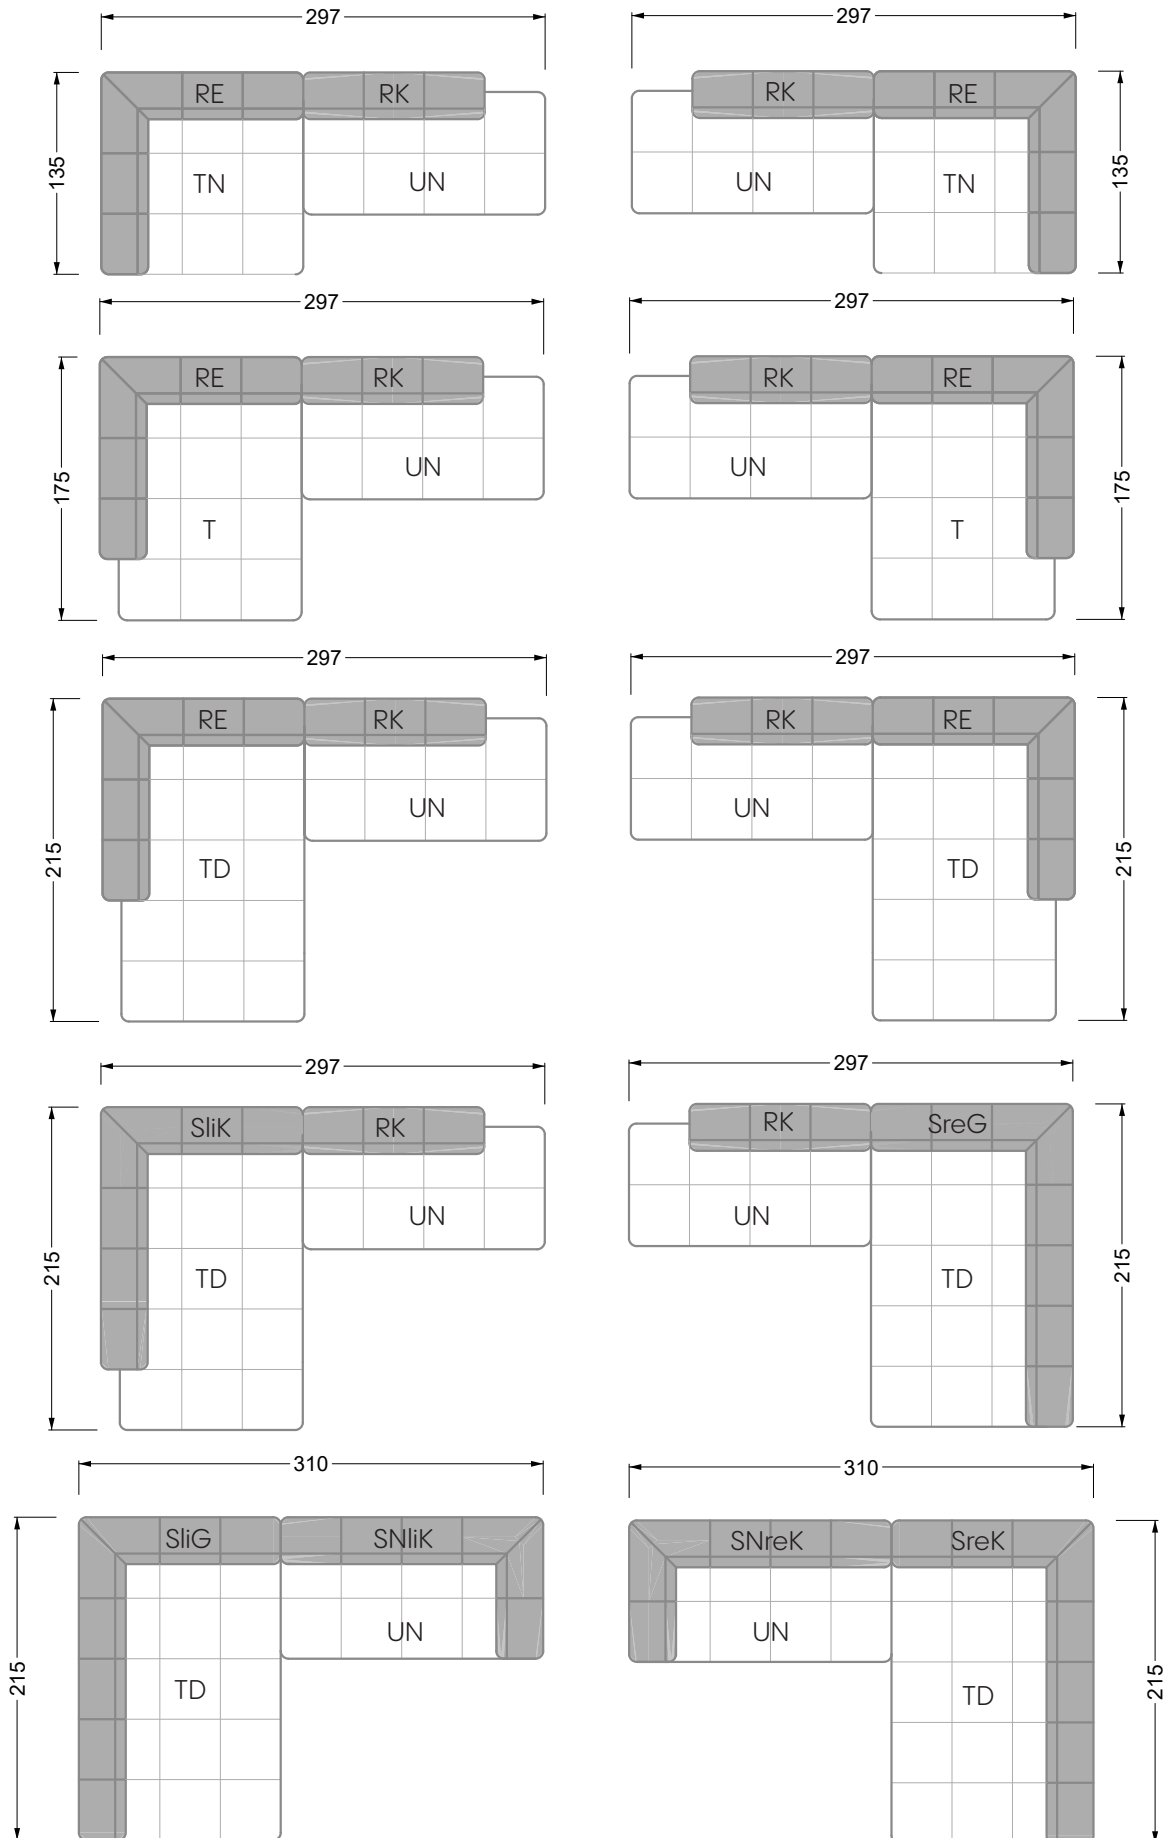

Balao

104 • Corner sofas with long daybed &
assembled backrests

Balao

104 • Corner sofas with short daybed &
assembled backrests

Balao

104 • Corner sofas with short daybed
assembled arm- and backrests

The dimensions apply to free-standing parts.

Edgy

107 • Corner sofas with short daybed

Edgy

107 • Corner sofas with long daybed

Edgy

107 • Asymmetrical corner sofas

Edgy

107 • Corner sofas seat depth 64 cm / 104 cm

Edgy

107 • Corner sofas seat depth 64 cm / 104 cm

recommendation for cushions: **D 108 Q**

recommendation for cushions: **D 108 Q**

Cloud 7

154 • Single elements • Longchair

Cloud 7

154 • Large combinations

Ocean 7

158 • Corner sofas seat depth 62 cm

Ocean 7

158 • Corner sofas seat depth 62 / 95 cm

W104-160
bed surface 160 x 200 cm

W104-180
bed surface 180 x 200 cm

W104-200
bed surface 200 x 200 cm

Box spring system mattress