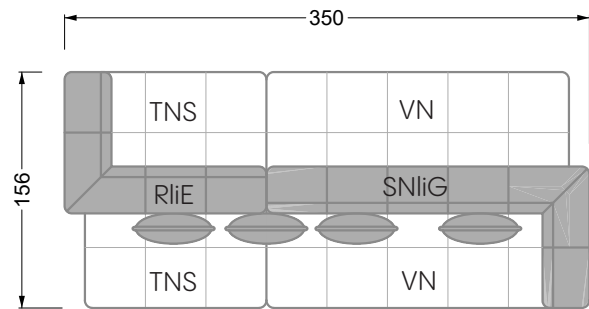

Edgy

107 • Corner sofas with short daybed

Edgy

107 • Corner sofas with long daybed

Edgy

107 • Asymmetrical corner sofas

Edgy

107 • Corner sofas seat depth 64 cm / 104 cm

Edgy

107 • Corner sofas seat depth 64 cm / 104 cm

recommendation for cushions: **D 108 Q**

recommendation for cushions: **D 108 Q**

Cloud 7

154 • Single elements • Longchair

Cloud 7

154 • Large combinations

Ocean 7

158 • Corner sofas seat depth 62 cm

Ocean 7

158 • Corner sofas seat depth 62 / 95 cm

W104-160
bed surface 160 x 200 cm

W104-180
bed surface 180 x 200 cm

W104-200
bed surface 200 x 200 cm

Box spring system mattress

Cold foam mattress

W 129-160
bed surface
160 x 200 cm

W 129-180
bed surface
180 x 200 cm

W 129-200
bed surface
200 x 200 cm

A

RP 129-80

B

RP 129-100