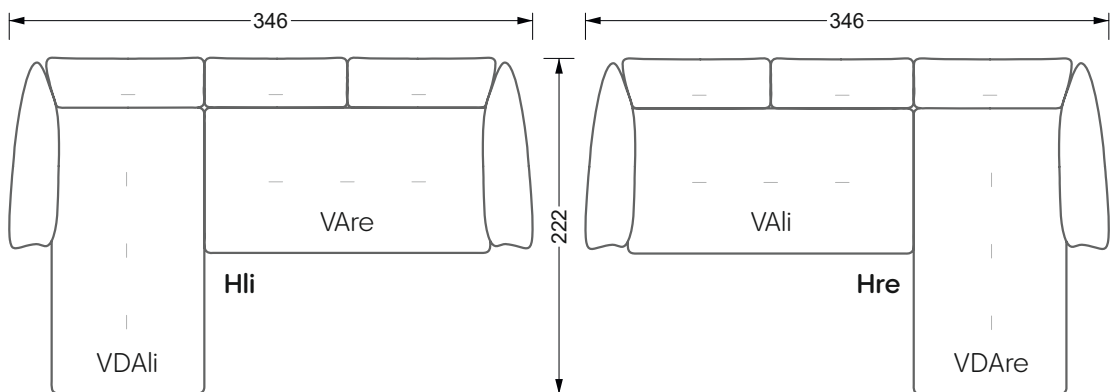

Beds

104 / Balaa0 Bed	123
129 / Creole Bed	124
130 / Fey0 Bed	155
154 / Cloud 7 Bed	156

Couch- & Coffeetables	157
----------------------------------	-----

Armchairs	158
------------------	-----

Dining & Chairs	159
----------------------------	-----

The dimensions apply to free-standing parts.

All sides of the sofa have a genuine upholstered side and can also be placed individually in the room.

If two individual parts are joined together, 6 cm (3 cm per element) must be subtracted on the extension sides, as the foam is compressed during joining.

Balao

104 • Corner sofas with short daybed &
assembled backrests

Balao

104 • Corner sofas with short daybed
assembled arm- and backrests

The dimensions apply to free-standing parts.

The add-on parts have an upholstery without rounding on the sides.

The end and individual parts have a rounding on these free sides (6CM).

This means that in case of a free combination of individual parts, 6cm must be deducted from the sides on the frame.

Edgy

107 • Corner sofas with long daybed