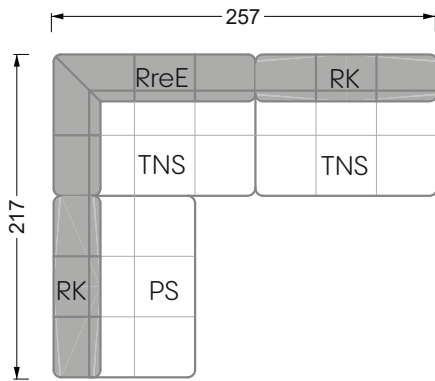

Balao

104 • Corner sofas with short daybed &
assembled backrests

Balao

104 • Corner sofas with short daybed
assembled arm- and backrests

The dimensions apply to free-standing parts.

The add-on parts have an upholstery without rounding on the sides.

The end and individual parts have a rounding on these free sides (6CM).

This means that in case of a free combination of individual parts, 6cm must be deducted from the sides on the frame.

Edgy

107 • Corner sofas with long daybed

Edgy

107 • Asymmetrical corner sofas

Edgy

107 • Asymmetrical corner sofas

Edgy

107 • Corner sofas seat depth 64 cm / 104 cm

Recommendation for cushions: **D 108 Q**

Recommendation for cushions: **D 108 Q**

Ohlinda

118 • Corner sofas with arm- and backrests

Cocoa Island

119 • Corner sofas seat depth 62cm/95 cm

Cloud 7

154 • Large combinations

Ocean 7

158 • Corner sofas seat depth 95 cm