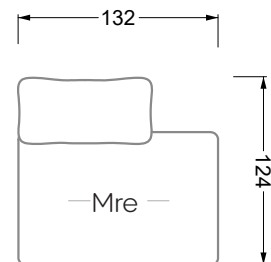

Sofas

102 / Esfera	02
103 / Poolside	11
104 / Balaa0	12
106 / Teratai	26
107 / Edgy	38
116 / Matilda	58
118 / Ohlinda	60
119 / Cocoa Island	65
126 / Napali	78
154 / Cloud 7	85
158 / Ocean 7	95

Beds

101 / Balaa0 Bett	113
129 / Creole Bett	114
130 / Feya bett	145
154 / Cloud 7 Bett	146

Couch- / Cofeetables

147

Armchairs

148

Dining & Chairs

149