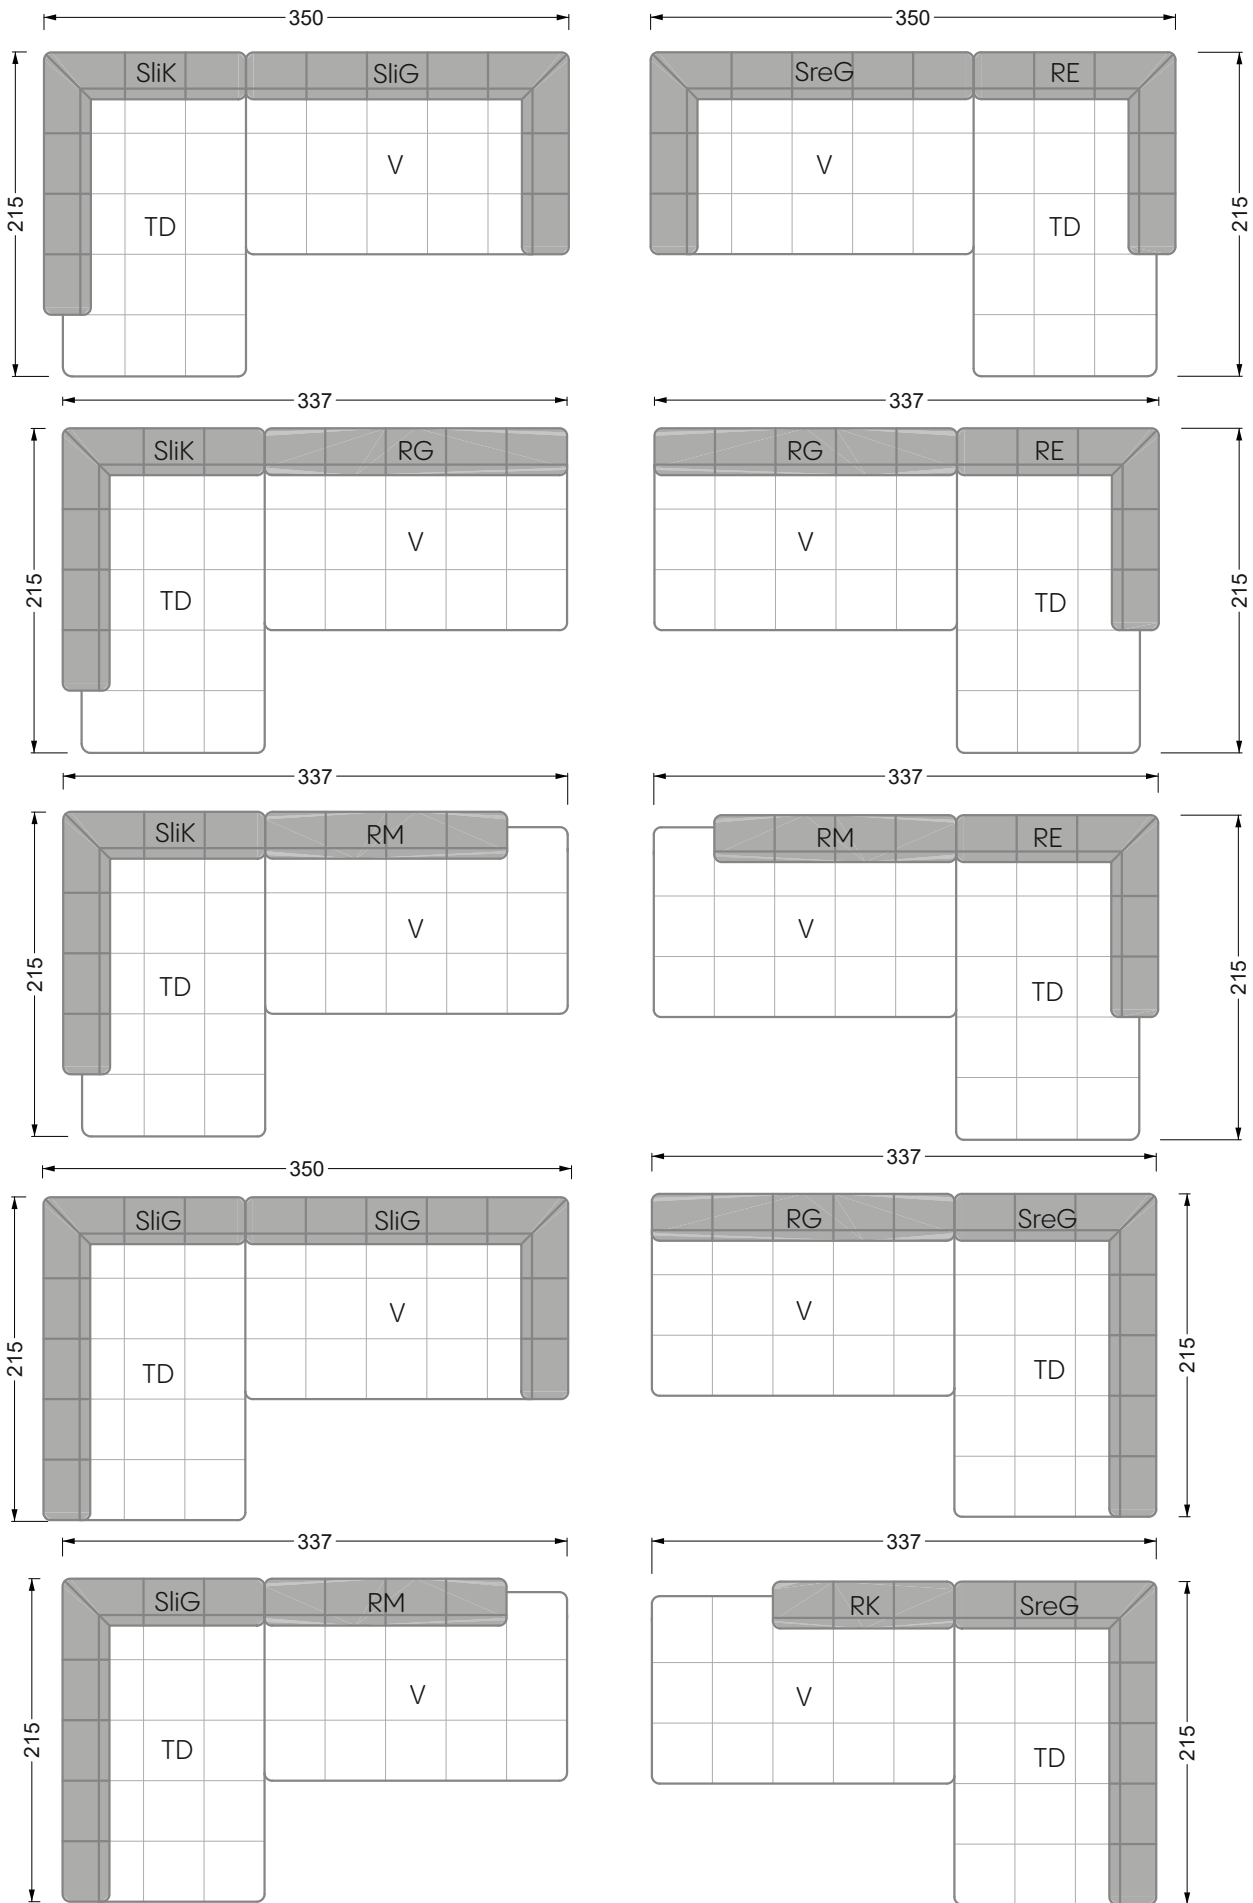

Balao

104 • Corner sofas with short daybed &
assembled backrests

Balao

104 • Corner sofas with short daybed
assembled arm- and backrests

The dimensions apply to free-standing parts.

The add-on parts have an upholstery without rounding on the sides.

The end and individual parts have a rounding on these free sides (6CM).

This means that in case of a free combination of individual parts, 6cm must be deducted from the sides on the frame.

Edgy

107 • Corner sofas with long daybed

Edgy

107 • Asymmetrical corner sofas

Edgy

107 • Asymmetrical corner sofas

Edgy

107 • Corner sofas seat depth 64 cm / 104 cm

Recommendation for cushions: **D 108 Q**

Recommendation for cushions: **D 108 Q**

Bed surface
160 x 200 cm

W 129-180

Bed surface
180 x 200 cm

W 129-200

Bed surface
200 x 200 cm

A
RP 129-80

B
RP 129-100

C
RP 129-120