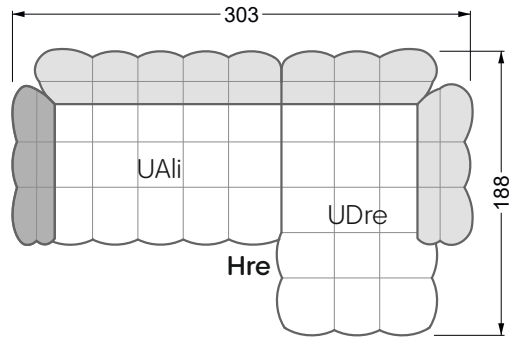

Beds

104 / Balaa0 Bed	123
129 / Creole Bed	124
130 / Fey0 Bed	155
154 / Cloud 7 Bed	156

Couch- & Coffeetables	157
----------------------------------	-----

Armchairs	158
------------------	-----

Dining & Chairs	159
----------------------------	-----

The dimensions apply to free-standing parts.

All sides of the sofa have a genuine upholstered side and can also be placed individually in the room.

If two individual parts are joined together, 6 cm (3 cm per element) must be subtracted on the extension sides, as the foam is compressed during joining.

Balao

104 • Corner sofas with short daybed &
assembled backrests

Balao

104 • Corner sofas with short daybed
assembled arm- and backrests

The dimensions apply to free-standing parts.

The add-on parts have an upholstery without rounding on the sides.

The end and individual parts have a rounding on these free sides (6CM).

This means that in case of a free combination of individual parts, 6cm must be deducted from the sides on the frame.

Edgy

107 • Corner sofas with long daybed