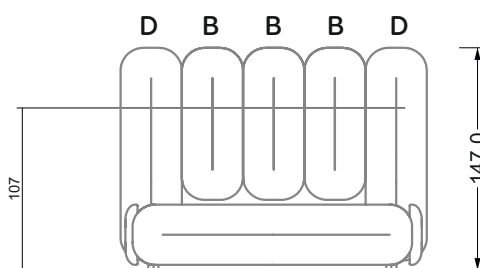

SET 2.3

W 129-160

7-some

Width: 283,5 cm

8-some

Width: 324,0 cm

9-some

Width: 364,5 cm

W 129-180

Bed drawer can also be
turned 90 degrees

W 129-180

W 129-180

5-some

Width: 202,5 cm

6-some

Width: 243,0 cm