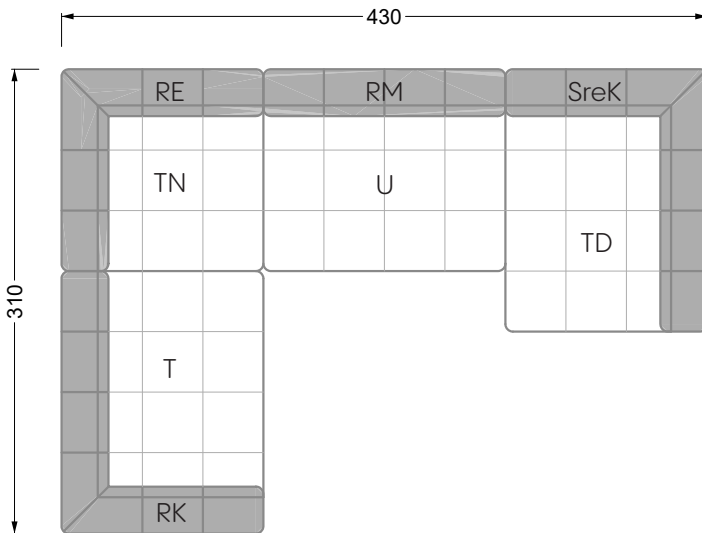

Balao

104 • Corner sofas with long daybed &
assembled backrests

Balao

104 • Corner sofas with short daybed &
assembled backrests

Balao

104 • Corner sofas with short daybed
assembled arm- and backrests

The dimensions apply to free-standing parts.

Edgy

107 • Corner sofas with short daybed

Edgy

107 • Corner sofas with long daybed

Edgy

107 • Asymmetrical corner sofas

Edgy

107 • Corner sofas seat depth 64 cm / 104 cm

Edgy

107 • Corner sofas seat depth 64 cm / 104 cm

recommendation for cushions: **D 108 Q**

recommendation for cushions: **D 108 Q**

Cloud 7

154 • Single elements • Longchair

Cloud 7

154 • Large combinations

Ocean 7

158 • Corner sofas seat depth 62 cm

Ocean 7

158 • Corner sofas seat depth 62 / 95 cm

W104-160
bed surface 160 x 200 cm

W104-180
bed surface 180 x 200 cm

W104-200
bed surface 200 x 200 cm

Box spring system mattress