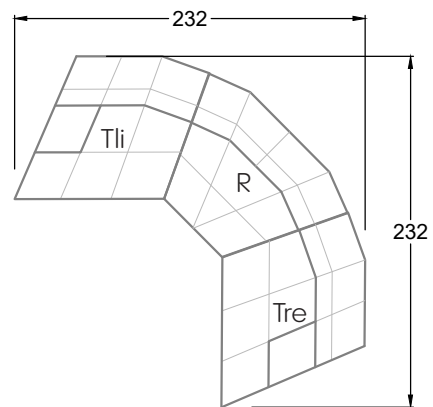

Edgy

107 • Corner sofas with short daybed

Edgy

107 • Corner sofas with long daybed

Edgy

107 • Asymmetrical corner sofas

Edgy

107 • Corner sofas seat depth 64 cm / 104 cm

Edgy

107 • Corner sofas seat depth 64 cm / 104 cm

recommendation for cushions: **D 108 Q**

recommendation for cushions: **D 108 Q**

Cloud 7

154 • Single elements • Longchair

Cloud 7

154 • Large combinations

Ocean 7

158 • Corner sofas seat depth 62 cm

Ocean 7

158 • Corner sofas seat depth 62 / 95 cm

W104-160
bed surface 160 x 200 cm

W104-180
bed surface 180 x 200 cm

W104-200
bed surface 200 x 200 cm

Box spring system mattress

Cold foam mattress

W 129-160
bed surface
160 x 200 cm

W 129-180
bed surface
180 x 200 cm

W 129-200
bed surface
200 x 200 cm

A

RP 129-80

B

RP 129-100