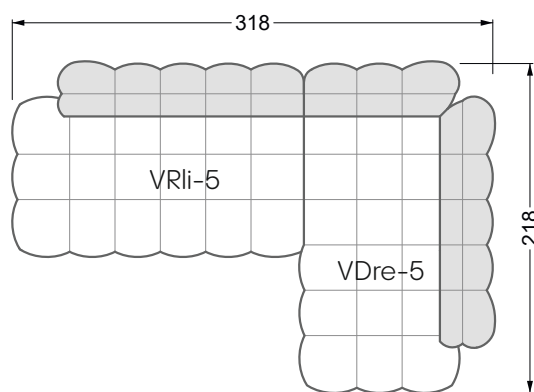

The dimensions apply to free-standing parts.

All sides of the sofa have a genuine upholstered side and can also be placed individually in the room.

If two individual parts are joined together, 6 cm (3 cm per element) must be subtracted on the extension sides, as the foam is compressed during joining.

Balao

104 • Corner sofas with short daybed &
assembled backrests

Balao

104 • Corner sofas with short daybed
assembled arm- and backrests

The dimensions apply to free-standing parts.

The add-on parts have an upholstery without rounding on the sides.

The end and individual parts have a rounding on these free sides (6CM).

This means that in case of a free combination of individual parts, 6cm must be deducted from the sides on the frame.

Edgy

107 • Corner sofas with long daybed

5-some

Width: 202,5 cm

6-some

Width: 243,0 cm

SET 2.2

W 129-180

7-some

Width: 283,5 cm