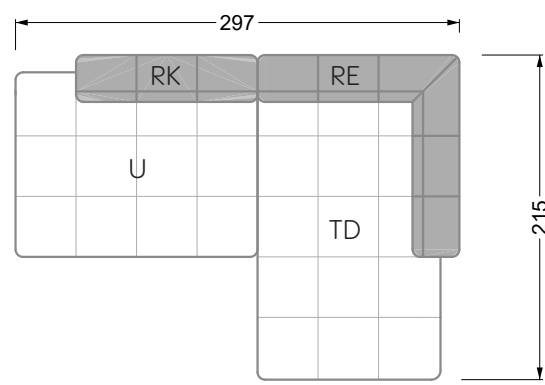

Balao

104 • Corner sofas with long daybed &
assembled backrests

Balao

104 • Corner sofas with short daybed &
assembled backrests

Balao

104 • Corner sofas with short daybed
assembled arm- and backrests

The dimensions apply to free-standing parts.

The add-on parts have an upholstery without rounding on the sides.

The end and individual parts have a rounding on their free sides (6CM).

This means that in case of a free combination of individual parts, 6cm must be deducted from the sides on the frame.

Edgy

107 • Corner sofas with short daybed

Edgy

107 • Corner sofas with long daybed

Edgy

107 • Asymmetrical corner sofas

Edgy

107 • Corner sofas seat depth 64 cm / 104 cm

Edgy

107 • Corner sofas seat depth 64 cm / 104 cm

recommendation for cushions: **D 108 Q**

recommendation for cushions: **D 108 Q**

Cloud 7

154 • Single elements • Longchair

Cloud 7

154 • Large combinations