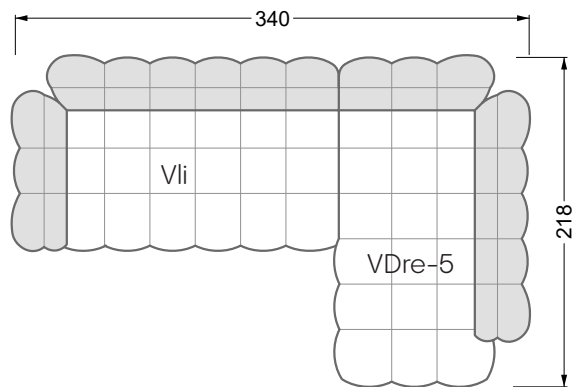

Balao

104 • Corner sofas with long daybed &
assembled backrests

Balao

104 • Corner sofas with short daybed &
assembled backrests

Balao

104 • Corner sofas with short daybed
assembled arm- and backrests

The dimensions apply to free-standing parts.

Edgy

107 • Corner sofas with short daybed

Edgy

107 • Corner sofas with long daybed

Edgy

107 • Asymmetrical corner sofas

Edgy

107 • Corner sofas seat depth 64 cm / 104 cm

width: 202,5 cm

W 129-160

6-some

width: 243,0 cm

SET 1.3

W 129-160

7-some

width: 283,5 cm

6-some

width: 243,0 cm

SET 1.2

W 129-180

7-some

width: 283,5 cm

SET 3

W 129-180