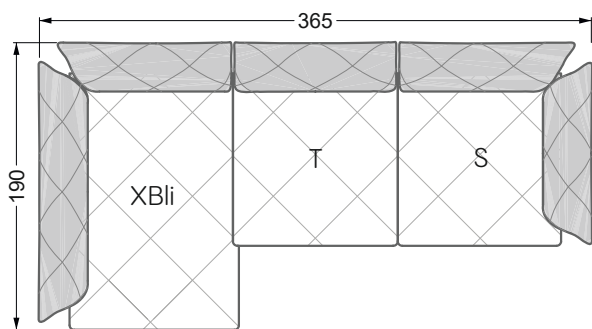

Balao

104 • Corner sofas with short daybed &
assembled backrests

Balao

104 • Corner sofas with short daybed
assembled arm- and backrests

The dimensions apply to free-standing parts.

The add-on parts have an upholstery without rounding on the sides.

The end and individual parts have a rounding on these free sides (6CM).

This means that in case of a free combination of individual parts, 6cm must be deducted from the sides on the frame.

Edgy

107 • Corner sofas with long daybed

Edgy

107 • Asymmetrical corner sofas

Edgy

107 • Asymmetrical corner sofas

Edgy

107 • Corner sofas seat depth 64 cm / 104 cm

Recommendation for cushions: **D 108 Q**

Recommendation for cushions: **D 108 Q**

Width: 283,5 cm

8-some

Width: 324,0 cm

9-some

Width: 364,5 cm

W 129-160

5-some

Width: 202,5 cm