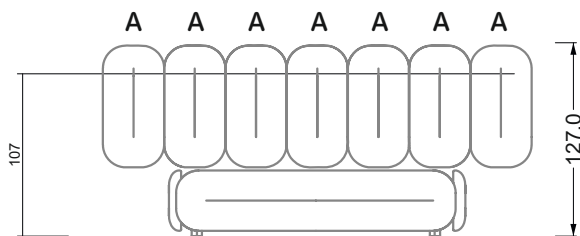

Width: 324,0 cm

9-some

Width: 364,5 cm

W 129-160

5-some

Width: 202,5 cm

6-some

Width: 243,0 cm

SET 2.3

W 129-160

7-some

Width: 283,5 cm

8-some

Width: 324,0 cm

9-some

Width: 364,5 cm

W 129-180

Bed drawer can also be
turned 90 degrees

W 129-180

W 129-180

5-some

Width: 202,5 cm

6-some

Width: 243,0 cm

W 129-180

7-some

Width: 283,5 cm

8-some

Width: 324,0 cm

9-some

Width: 364,5 cm

W 129-180