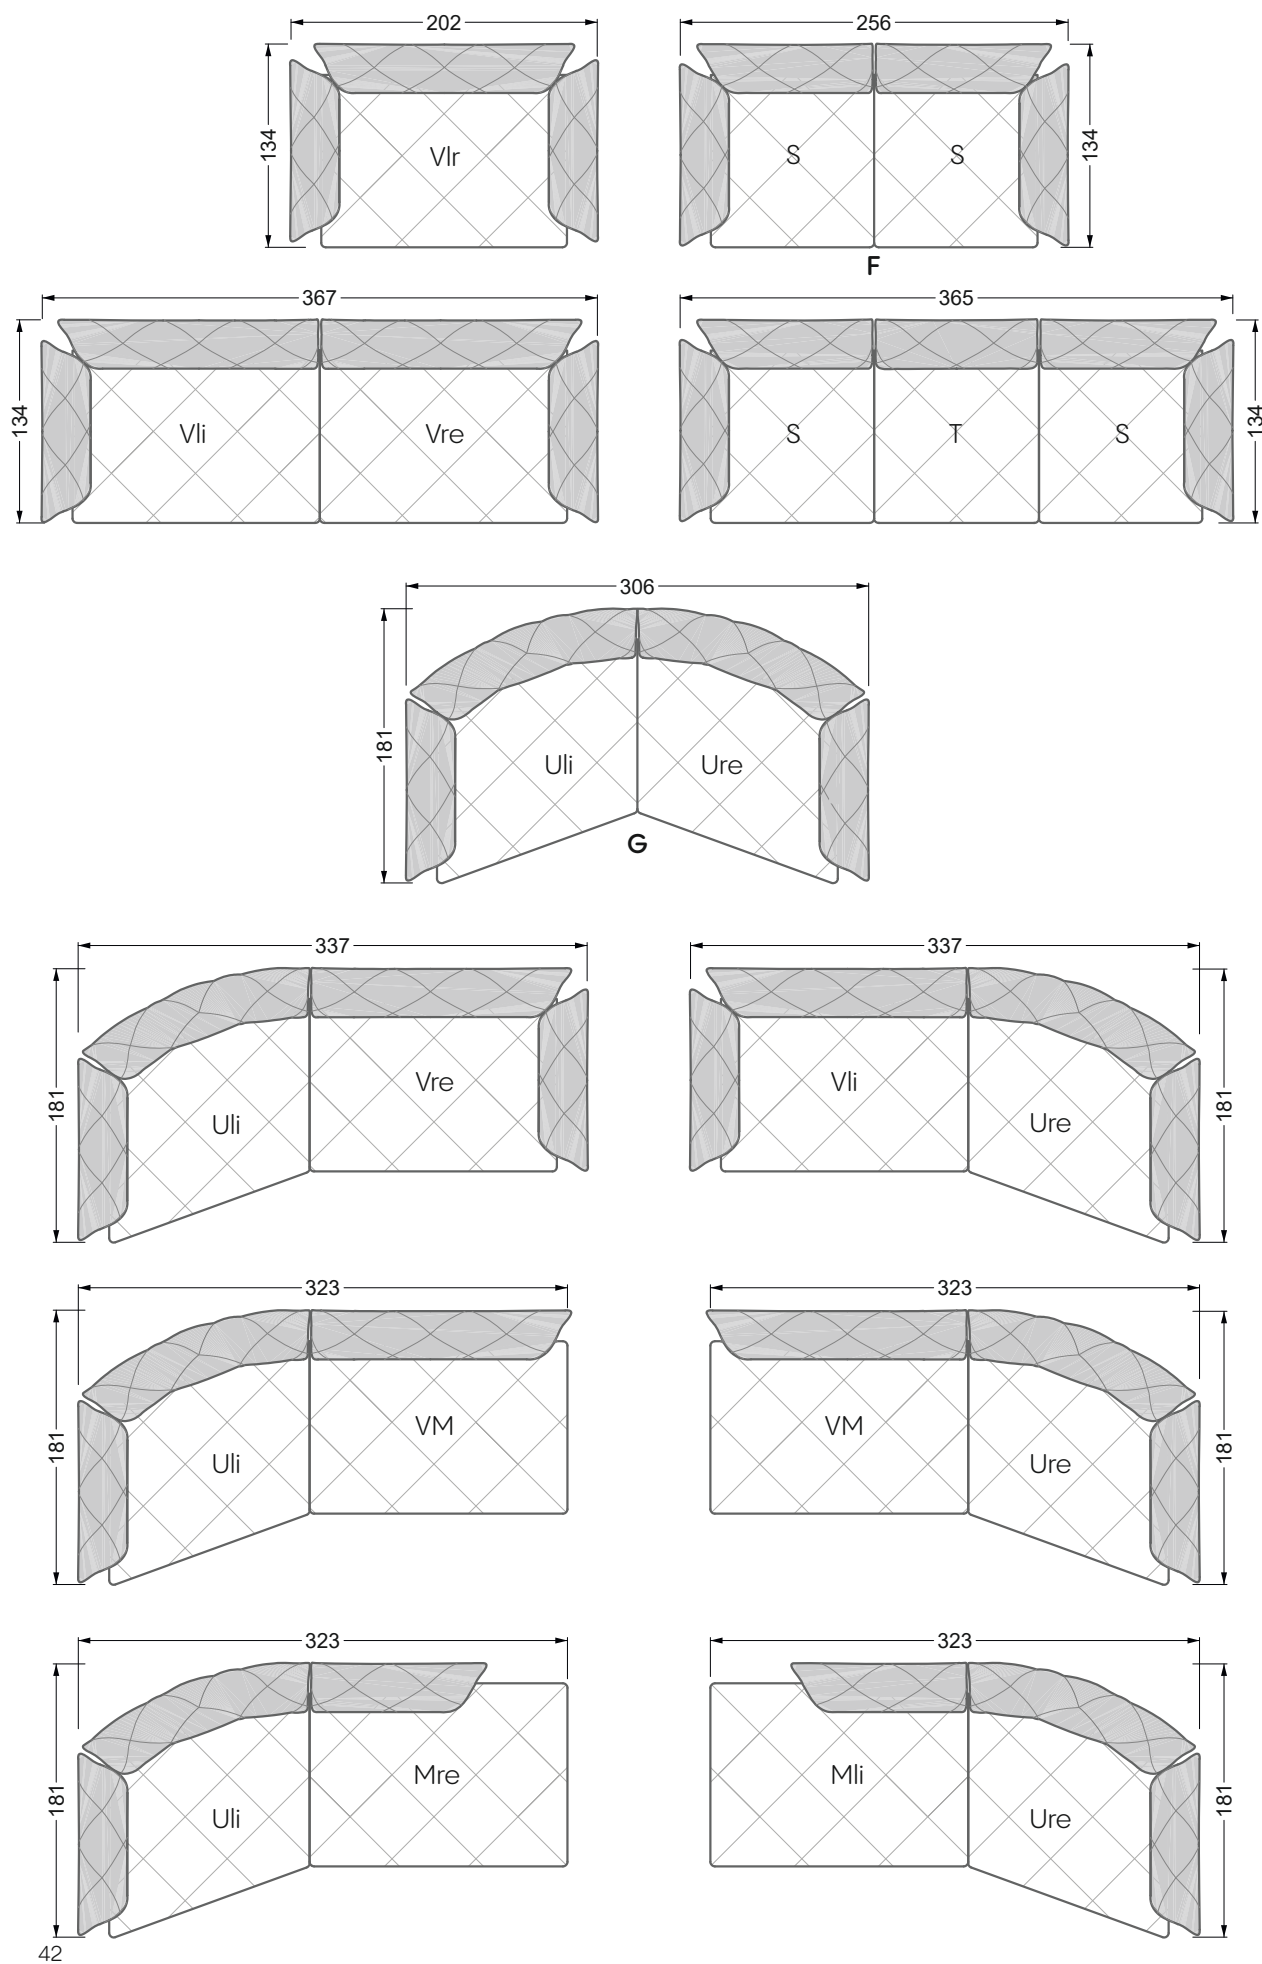

The dimensions apply to free-standing parts.

All sides of the sofa have a genuine upholstered side and can also be placed individually in the room.

If two individual parts are joined together, 6 cm (3 cm per element) must be subtracted on the extension sides, as the foam is compressed during joining.

Balao

104 • Corner sofas with short daybed &
assembled backrests

Balao

104 • Corner sofas with short daybed
assembled arm- and backrests

The dimensions apply to free-standing parts.

The add-on parts have an upholstery without rounding on the sides.

The end and individual parts have a rounding on these free sides (6CM).

This means that in case of a free combination of individual parts, 6cm must be deducted from the sides on the frame.

Edgy

107 • Corner sofas with long daybed

Edgy

107 • Asymmetrical corner sofas

Edgy

107 • Asymmetrical corner sofas

Edgy

107 • Corner sofas seat depth 64 cm / 104 cm

Recommendation for cushions: **D 108 Q**

Recommendation for cushions: **D 108 Q**