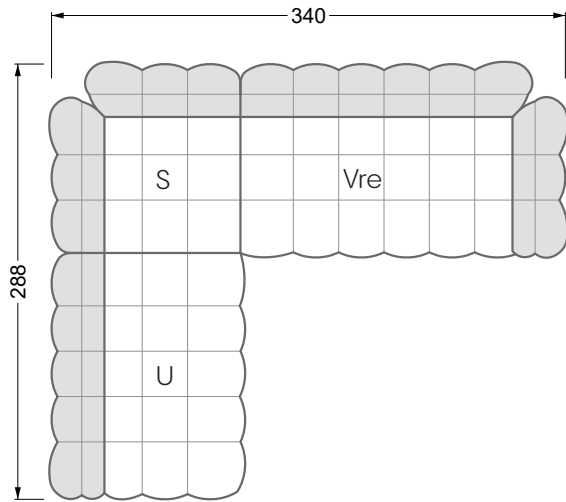

Balao

104 • Corner sofas with long daybed &
assembled backrests

Balao

104 • Corner sofas with short daybed &
assembled backrests

Balao

104 • Corner sofas with short daybed
assembled arm- and backrests

The dimensions apply to free-standing parts.

Edgy

107 • Corner sofas with short daybed

Edgy

107 • Corner sofas with long daybed

Edgy

107 • Asymmetrical corner sofas

Edgy

107 • Corner sofas seat depth 64 cm / 104 cm

Edgy

107 • Corner sofas seat depth 64 cm / 104 cm

recommendation for cushions: **D 108 Q**

recommendation for cushions: **D 108 Q**

Cloud 7

154 • Single elements • Longchair

Cloud 7

154 • Large combinations

width: 202,5 cm

W 129-160

6-some

width: 243,0 cm

SET 1.3

W 129-160

7-some

width: 283,5 cm