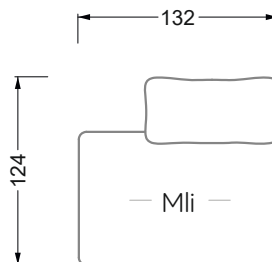

The dimensions apply to free-standing parts.

All sides of the sofa have a genuine upholstered side and can also be placed individually in the room.

If two individual parts are joined together, 6 cm (3 cm per element) must be subtracted on the extension sides, as the foam is compressed during joining.

Width: 176,0 cm

W 129-160

5-some

Width: 202,5 cm

6-some

Width: 243,0 cm

W 129-160

7-some

Width: 283,5 cm

8-some

Width: 324,0 cm

9-some

Width: 364,5 cm

W 129-160

5-some

Width: 202,5 cm

Width: 324,0 cm

9-some

Width: 364,5 cm

W 129-160

5-some

Width: 202,5 cm

6-some

Width: 243,0 cm