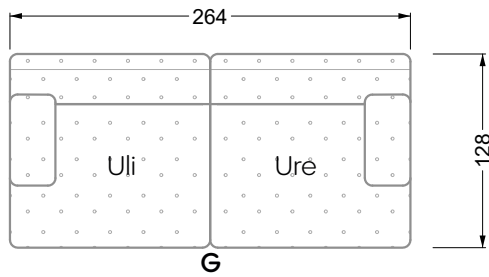

Edgy

107 • Corner sofas with short daybed

Edgy

107 • Corner sofas with long daybed

Edgy

107 • Asymmetrical corner sofas

Edgy

107 • Corner sofas seat depth 64 cm / 104 cm

Edgy

107 • Corner sofas seat depth 64 cm / 104 cm

recommendation for cushions: **D 108 Q**

recommendation for cushions: **D 108 Q**

Cloud 7

154 • Single elements • Longchair

Cloud 7

154 • Large combinations

Ocean 7

158 • Corner sofas seat depth 62 cm

Ocean 7

158 • Corner sofas seat depth 62 / 95 cm

W104-160
bed surface 160 x 200 cm

W104-180
bed surface 180 x 200 cm

W104-200
bed surface 200 x 200 cm

Box spring system mattress

Cold foam mattress

W 129-160
bed surface
160 x 200 cm

W 129-180
bed surface
180 x 200 cm

W 129-200
bed surface
200 x 200 cm

A

RP 129-80

B

RP 129-100