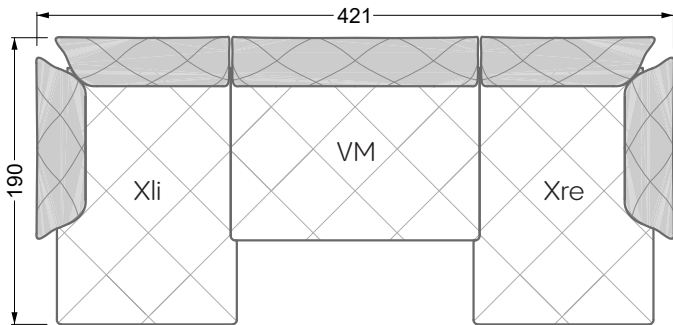

Balao

104 • Corner sofas with long daybed &
assembled backrests

Balao

104 • Corner sofas with short daybed &
assembled backrests

Balao

104 • Corner sofas with short daybed
assembled arm- and backrests

The dimensions apply to free-standing parts.

The add-on parts have an upholstery without rounding on the sides.

The end and individual parts have a rounding on their free sides (6CM).

This means that in case of a free combination of individual parts, 6cm must be deducted from the sides on the frame.

Edgy

107 • Corner sofas with short daybed

Edgy

107 • Corner sofas with long daybed

Edgy

107 • Asymmetrical corner sofas

Edgy

107 • Corner sofas seat depth 64 cm / 104 cm

Edgy

107 • Corner sofas seat depth 64 cm / 104 cm

recommendation for cushions: **D 108 Q**

recommendation for cushions: **D 108 Q**

Cloud 7

154 • Single elements • Longchair

Cloud 7

154 • Large combinations