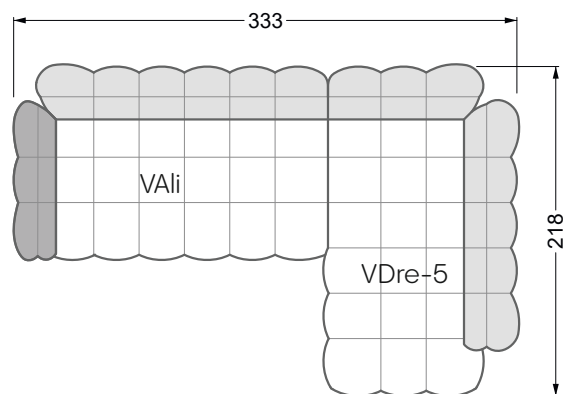

Beds

104 / Balaa0 Bed	123
129 / Creole Bed	124
130 / Fey0 Bed	155
154 / Cloud 7 Bed	156

Couch- & Coffeetables	157
----------------------------------	-----

Armchairs	158
------------------	-----

Dining & Chairs	159
----------------------------	-----

The dimensions apply to free-standing parts.

All sides of the sofa have a genuine upholstered side and can also be placed individually in the room.

If two individual parts are joined together, 6 cm (3 cm per element) must be subtracted on the extension sides, as the foam is compressed during joining.

Balao

104 • Corner sofas with short daybed &
assembled backrests

Balao

104 • Corner sofas with short daybed
assembled arm- and backrests

The dimensions apply to free-standing parts.

The add-on parts have an upholstery without rounding on the sides.

The end and individual parts have a rounding on these free sides (6CM).

This means that in case of a free combination of individual parts, 6cm must be deducted from the sides on the frame.

Edgy

107 • Corner sofas with long daybed