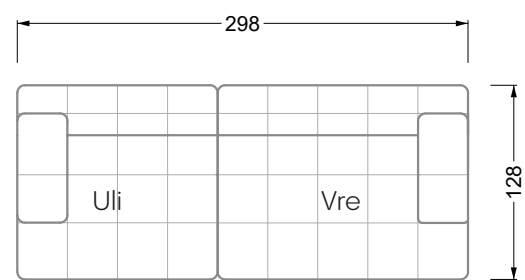

Edgy

107 • Corner sofas with short daybed

Edgy

107 • Corner sofas with long daybed

Edgy

107 • Asymmetrical corner sofas

Edgy

107 • Corner sofas seat depth 64 cm / 104 cm

Edgy

107 • Corner sofas seat depth 64 cm / 104 cm

recommendation for cushions: **D 108 Q**

recommendation for cushions: **D 108 Q**

Cloud 7

154 • Single elements • Longchair

Cloud 7

154 • Large combinations

Ocean 7

158 • Corner sofas seat depth 62 cm

Ocean 7

158 • Corner sofas seat depth 62 / 95 cm

W104-160
bed surface 160 x 200 cm

W104-180
bed surface 180 x 200 cm

W104-200
bed surface 200 x 200 cm

Box spring system mattress