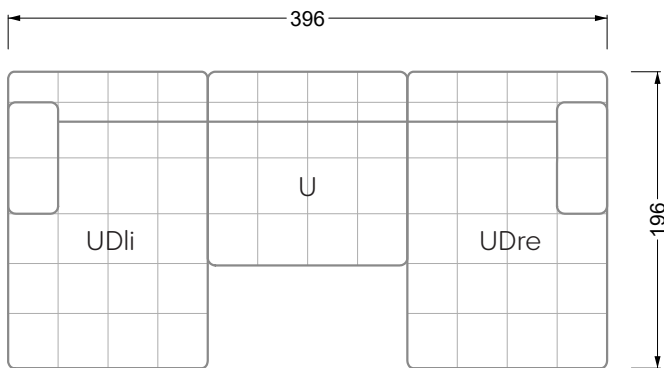

Edgy

107 • Corner sofas with short daybed

Edgy

107 • Corner sofas with long daybed

Edgy

107 • Asymmetrical corner sofas

Edgy

107 • Corner sofas seat depth 64 cm / 104 cm

Edgy

107 • Corner sofas seat depth 64 cm / 104 cm

recommendation for cushions: **D 108 Q**

recommendation for cushions: **D 108 Q**

Cloud 7

154 • Single elements • Longchair

Cloud 7

154 • Large combinations

Ocean 7

158 • Corner sofas seat depth 62 cm

Ocean 7

158 • Corner sofas seat depth 62 / 95 cm

W104-160
bed surface 160 x 200 cm

W104-180
bed surface 180 x 200 cm

W104-200
bed surface 200 x 200 cm

Box spring system mattress

Cold foam mattress

W 129-160
bed surface
160 x 200 cm

W 129-180
bed surface
180 x 200 cm

W 129-200
bed surface
200 x 200 cm

A

RP 129-80

B

RP 129-100