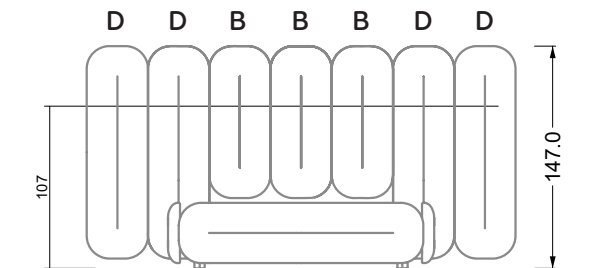

G

RP 129-200

W 129-160

W 129-160

W 129-160

4-some

width: 176,0 cm

W 129-160

5-some
width: 202,5 cm

6-some
width: 243,0 cm

W 129-160

7-some
width: 283,5 cm

8-some
width: 324,0 cm

9-some
width: 364,5 cm

W 129-160

5-some

width: 202,5 cm

W 129-160

6-some

width: 243,0 cm

SET 1.3

W 129-160

7-some

width: 283,5 cm