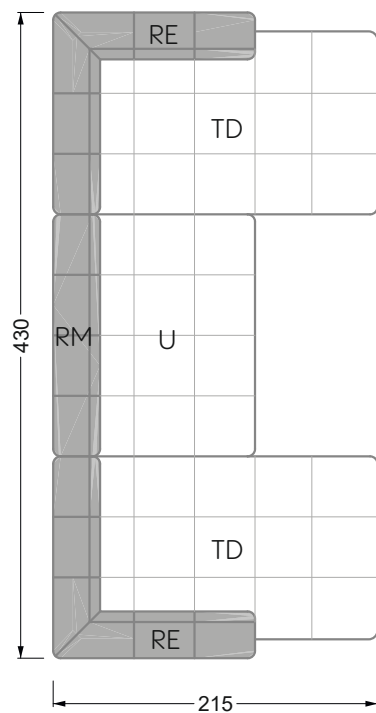

The dimensions apply to free-standing parts.

All sides of the sofa have a genuine upholstered side and can also be placed individually in the room.

If two individual parts are joined together, 6 cm (3 cm per element) must be subtracted on the extension sides, as the foam is compressed during joining.

The end and individual parts have a rounding on these free sides (6CM).

This means that in case of a free combination of individual parts, 6cm must be deducted from the sides on the frame.

Edgy

107 • Corner sofas with long daybed

Edgy

107 • Asymmetrical corner sofas

Edgy

107 • Asymmetrical corner sofas

Edgy

107 • Corner sofas seat depth 64 cm / 104 cm

Recommendation for cushions: **D 108 Q**

Recommendation for cushions: **D 108 Q**

Ohlinda

118 • Corner sofas with arm- and backrests

Cocoa Island

119 • Corner sofas seat depth 62cm/95 cm

Cloud 7

154 • Large combinations

Ocean 7

158 • Corner sofas seat depth 95 cm