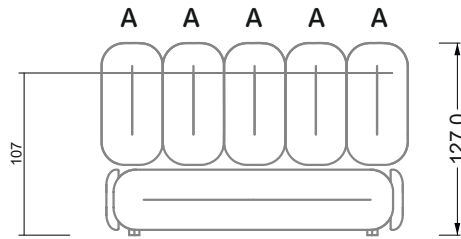

Width: 324,0 cm

9-some

Width: 364,5 cm

W 129-160

5-some

Width: 202,5 cm

6-some

Width: 243,0 cm

SET 2.3

W 129-160

7-some

Width: 283,5 cm

8-some

Width: 324,0 cm

9-some

Width: 364,5 cm

W 129-180

Bed drawer can also be
turned 90 degrees

W 129-180

W 129-180

5-some

Width: 202,5 cm

6-some

Width: 243,0 cm