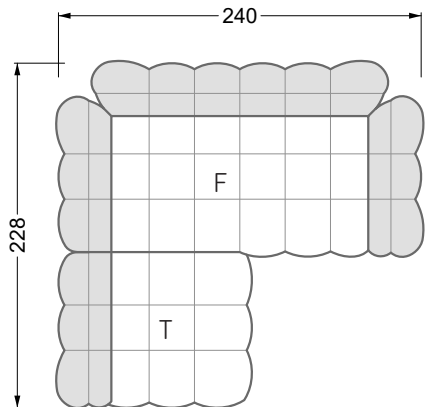

Balao

104 • Corner sofas with long daybed &
assembled backrests

Balao

104 • Corner sofas with short daybed &
assembled backrests

Balao

104 • Corner sofas with short daybed
assembled arm- and backrests

The dimensions apply to free-standing parts.

Edgy

107 • Corner sofas with short daybed

Edgy

107 • Corner sofas with long daybed

Edgy

107 • Asymmetrical corner sofas

Edgy

107 • Corner sofas seat depth 64 cm / 104 cm

width: 202,5 cm

W 129-160

6-some

width: 243,0 cm

SET 1.3

W 129-160

7-some

width: 283,5 cm

6-some

width: 243,0 cm

SET 1.2

W 129-180

7-some

width: 283,5 cm

SET 3

W 129-180