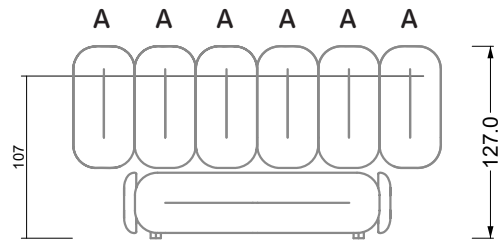

G

RP 129-200

W 129-160

W 129-160

W 129-160

4-some

width: 176,0 cm

W 129-160

5-some
width: 202,5 cm

6-some
width: 243,0 cm

W 129-160

7-some
width: 283,5 cm

8-some
width: 324,0 cm

9-some
width: 364,5 cm

W 129-160

5-some

width: 202,5 cm

W 129-160

6-some

width: 243,0 cm

SET 1.3

W 129-160

7-some

width: 283,5 cm