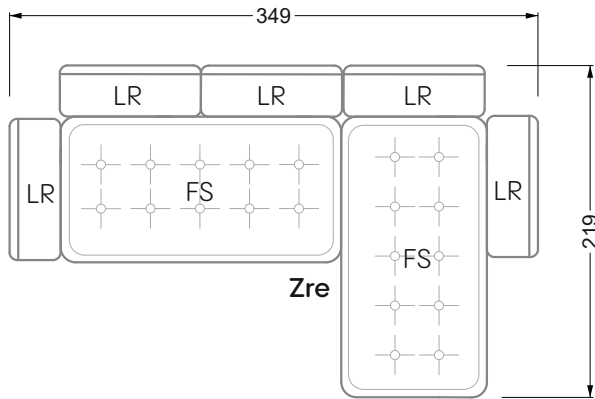

Balao

104 • Corner sofas with short daybed &
assembled backrests

Balao

104 • Corner sofas with short daybed
assembled arm- and backrests

The dimensions apply to free-standing parts.

The add-on parts have an upholstery without rounding on the sides.

The end and individual parts have a rounding on these free sides (6CM).

This means that in case of a free combination of individual parts, 6cm must be deducted from the sides on the frame.

Edgy

107 • Corner sofas with long daybed

Edgy

107 • Asymmetrical corner sofas

Edgy

107 • Asymmetrical corner sofas

Edgy

107 • Corner sofas seat depth 64 cm / 104 cm

Recommendation for cushions: **D 108 Q**

Recommendation for cushions: **D 108 Q**

Ohlinda

118 • Corner sofas with arm- and backrests

Cocoa Island

119 • Corner sofas seat depth 62cm/95 cm

Cloud 7

154 • Large combinations

Ocean 7

158 • Corner sofas seat depth 95 cm