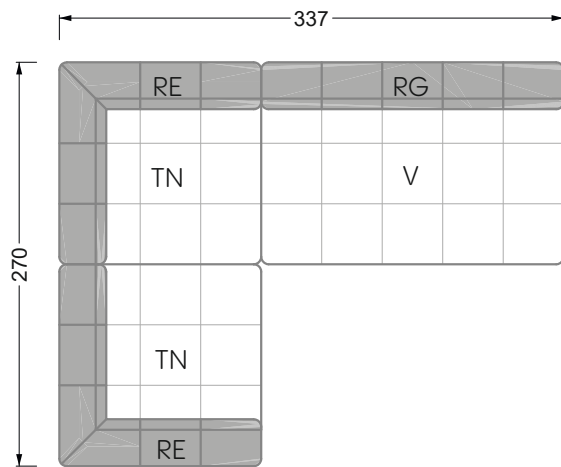

Balao

104 • Corner sofas with short daybed &
assembled backrests

Balao

104 • Corner sofas with short daybed
assembled arm- and backrests

The dimensions apply to free-standing parts.

The add-on parts have an upholstery without rounding on the sides.

The end and individual parts have a rounding on these free sides (6CM).

This means that in case of a free combination of individual parts, 6cm must be deducted from the sides on the frame.

Edgy

107 • Corner sofas with long daybed

Edgy

107 • Asymmetrical corner sofas

Edgy

107 • Asymmetrical corner sofas

Edgy

107 • Corner sofas seat depth 64 cm / 104 cm

Recommendation for cushions: **D 108 Q**

Recommendation for cushions: **D 108 Q**