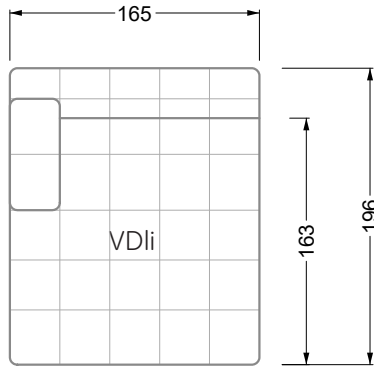

Edgy

107 • Corner sofas with short daybed

Edgy

107 • Corner sofas with long daybed

Edgy

107 • Asymmetrical corner sofas

Edgy

107 • Corner sofas seat depth 64 cm / 104 cm

Edgy

107 • Corner sofas seat depth 64 cm / 104 cm

recommendation for cushions: **D 108 Q**

recommendation for cushions: **D 108 Q**

Cloud 7

154 • Single elements • Longchair

Cloud 7

154 • Large combinations

Cold foam mattress

W 129-160
bed surface
160 x 200 cm

W 129-180
bed surface
180 x 200 cm

W 129-200
bed surface
200 x 200 cm

A

RP 129-80

B

RP 129-100

width: 202,5 cm

W 129-160

6-some

width: 243,0 cm

SET 1.3

W 129-160

7-some

width: 283,5 cm