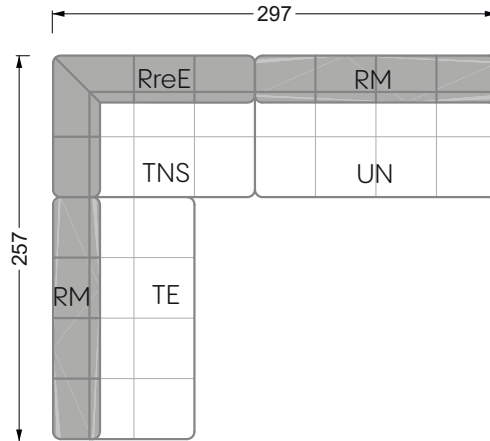

Balao

104 • Corner sofas with short daybed &
assembled backrests

Balao

104 • Corner sofas with short daybed
assembled arm- and backrests

The dimensions apply to free-standing parts.

The add-on parts have an upholstery without rounding on the sides.

The end and individual parts have a rounding on these free sides (6CM).

This means that in case of a free combination of individual parts, 6cm must be deducted from the sides on the frame.

Edgy

107 • Corner sofas with long daybed

Edgy

107 • Asymmetrical corner sofas

Edgy

107 • Asymmetrical corner sofas

Edgy

107 • Corner sofas seat depth 64 cm / 104 cm

Recommendation for cushions: **D 108 Q**

Recommendation for cushions: **D 108 Q**

Ohlinda

118 • Corner sofas with arm- and backrests

Cocoa Island

119 • Corner sofas seat depth 62cm/95 cm

Cloud 7

154 • Large combinations

Ocean 7

158 • Corner sofas seat depth 95 cm