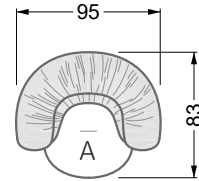

Balao

104 • Corner sofas with long daybed &
assembled backrests

Balao

104 • Corner sofas with short daybed &
assembled backrests

Balao

104 • Corner sofas with short daybed
assembled arm- and backrests

The dimensions apply to free-standing parts.

width: 202,5 cm

W 129-160

6-some

width: 243,0 cm

SET 1.3

W 129-160

7-some

width: 283,5 cm