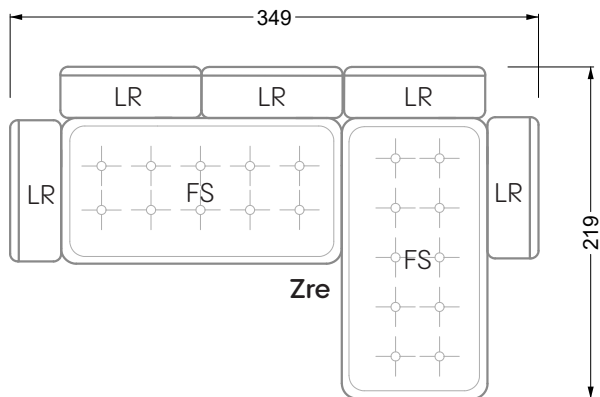

Balao

104 • Corner sofas with long daybed &
assembled backrests

Balao

104 • Corner sofas with short daybed &
assembled backrests

Balao

104 • Corner sofas with short daybed
assembled arm- and backrests

The dimensions apply to free-standing parts.

Edgy

107 • Corner sofas with short daybed

Edgy

107 • Corner sofas with long daybed

Edgy

107 • Asymmetrical corner sofas

Edgy

107 • Corner sofas seat depth 64 cm / 104 cm

Edgy

107 • Corner sofas seat depth 64 cm / 104 cm

recommendation for cushions: **D 108 Q**

recommendation for cushions: **D 108 Q**

Cloud 7

154 • Single elements • Longchair

Cloud 7

154 • Large combinations

Ocean 7

158 • Corner sofas seat depth 62 cm

Ocean 7

158 • Corner sofas seat depth 62 / 95 cm

W104-160
bed surface 160 x 200 cm

W104-180
bed surface 180 x 200 cm

W104-200
bed surface 200 x 200 cm

Box spring system mattress