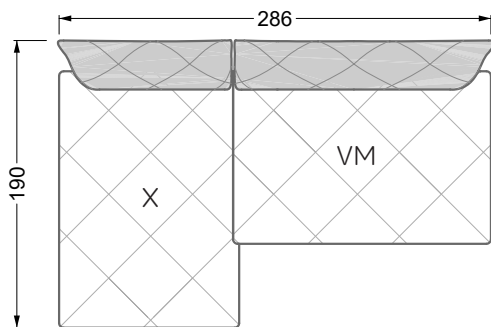

Balao

104 • Corner sofas with long daybed &
assembled backrests

Balao

104 • Corner sofas with short daybed &
assembled backrests

Balao

104 • Corner sofas with short daybed
assembled arm- and backrests

The dimensions apply to free-standing parts.

The add-on parts have an upholstery without rounding on the sides.

The end and individual parts have a rounding on their free sides (6CM).

This means that in case of a free combination of individual parts, 6cm must be deducted from the sides on the frame.

Edgy

107 • Corner sofas with short daybed

Edgy

107 • Corner sofas with long daybed

Edgy

107 • Asymmetrical corner sofas

Edgy

107 • Corner sofas seat depth 64 cm / 104 cm

Edgy

107 • Corner sofas seat depth 64 cm / 104 cm

recommendation for cushions: **D 108 Q**

recommendation for cushions: **D 108 Q**

Cloud 7

154 • Single elements • Longchair

Cloud 7

154 • Large combinations