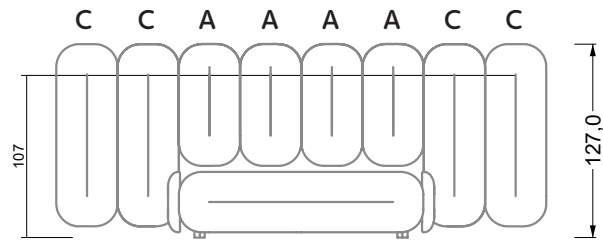

G

RP 129-200

W 129-160

W 129-160

W 129-160

4-some

width: 176,0 cm

W 129-160

5-some
width: 202,5 cm

6-some
width: 243,0 cm

W 129-160

7-some
width: 283,5 cm

8-some
width: 324,0 cm

9-some
width: 364,5 cm

W 129-160

5-some

width: 202,5 cm

W 129-160

6-some

width: 243,0 cm

SET 1.3

W 129-160

7-some

width: 283,5 cm