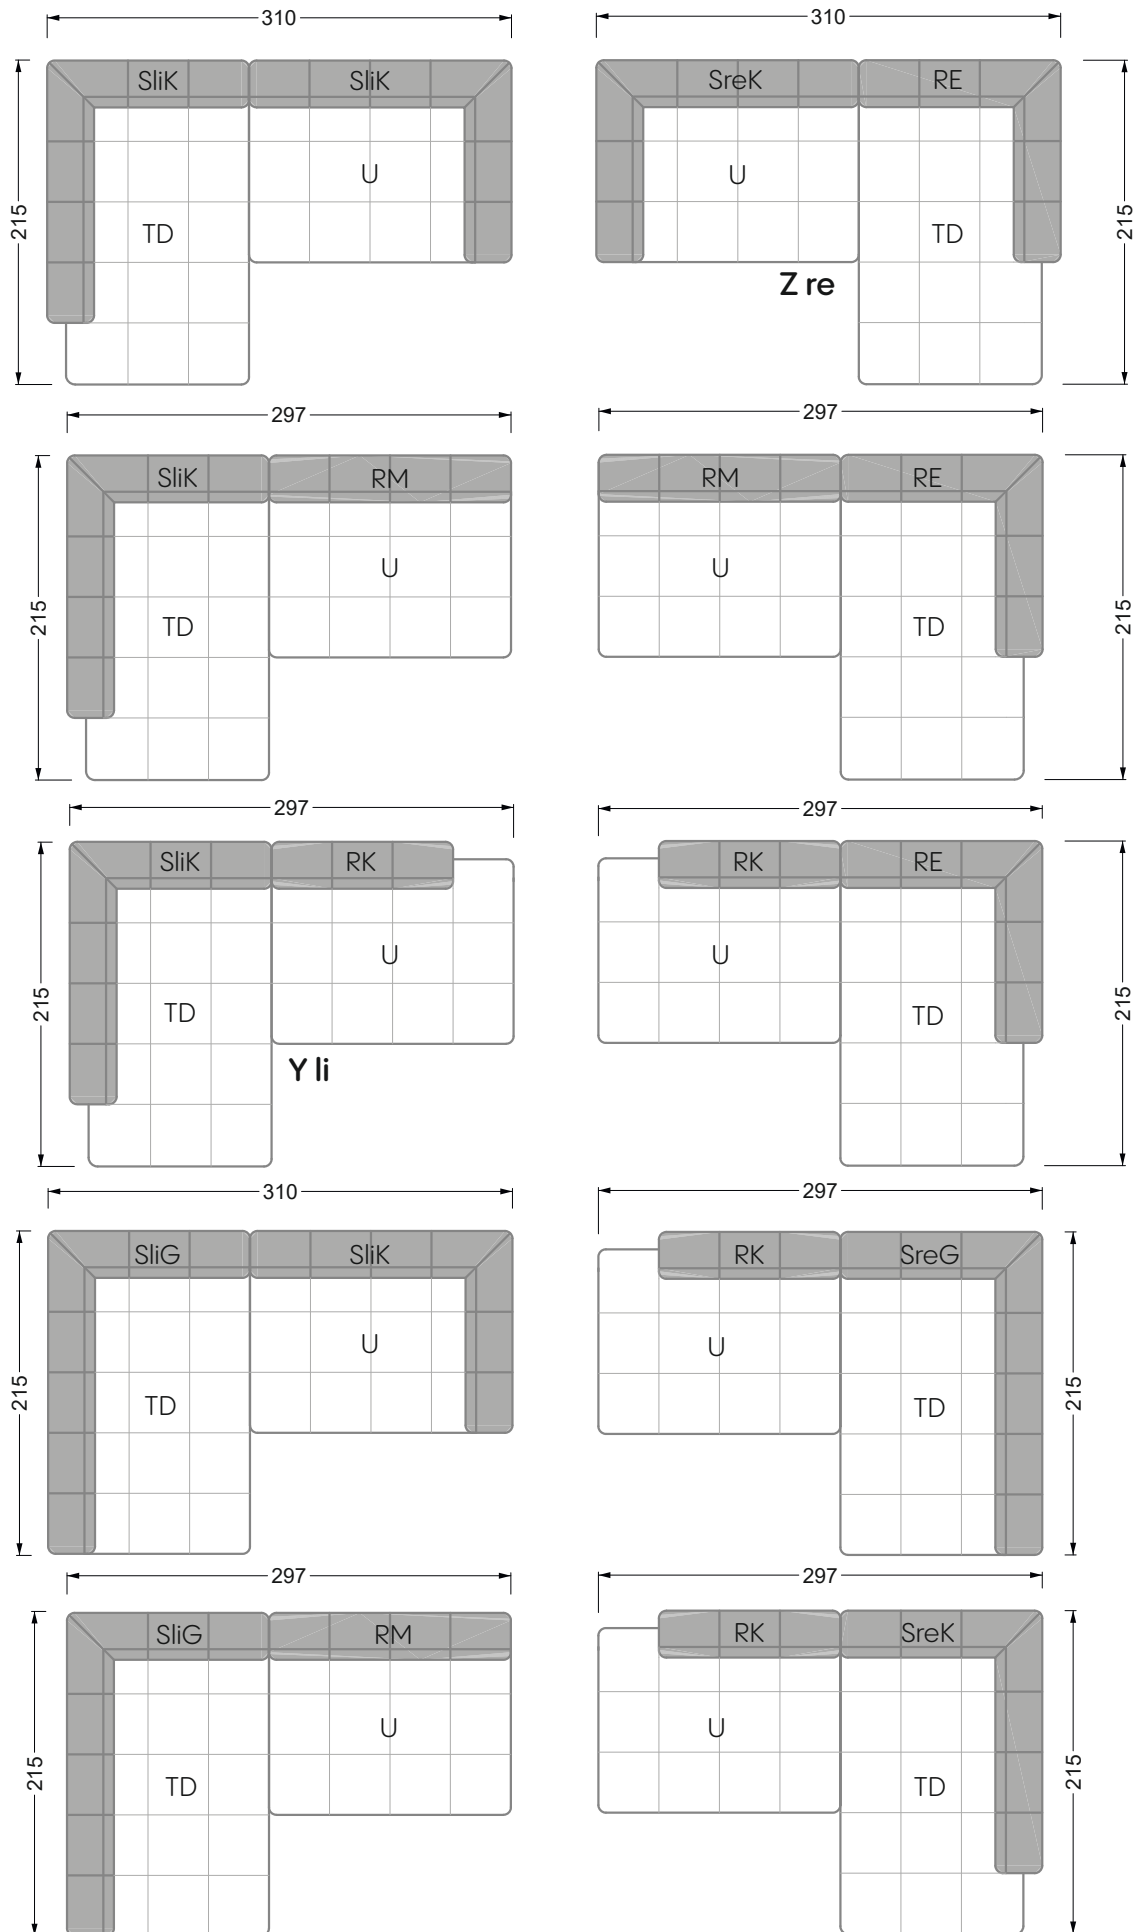

Balao

104 • Corner sofas with short daybed &
assembled backrests

Balao

104 • Corner sofas with short daybed
assembled arm- and backrests

The dimensions apply to free-standing parts.

The add-on parts have an upholstery without rounding on the sides.

The end and individual parts have a rounding on these free sides (6CM).

This means that in case of a free combination of individual parts, 6cm must be deducted from the sides on the frame.

Edgy

107 • Corner sofas with long daybed

Edgy

107 • Asymmetrical corner sofas

Edgy

107 • Asymmetrical corner sofas

Edgy

107 • Corner sofas seat depth 64 cm / 104 cm

Recommendation for cushions: **D 108 Q**

Recommendation for cushions: **D 108 Q**

Bed surface
160 x 200 cm

W 129-180

Bed surface
180 x 200 cm

W 129-200

Bed surface
200 x 200 cm

A
RP 129-80

B
RP 129-100

C
RP 129-120