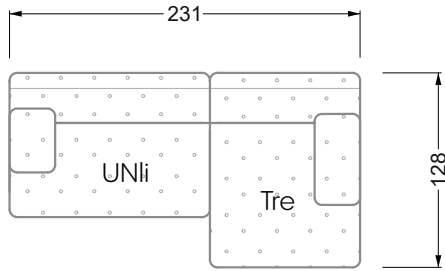

Edgy

107 • Asymmetrical corner sofas

Edgy

107 • Asymmetrical corner sofas

Edgy

107 • Corner sofas seat depth 64 cm / 104 cm

Recommendation for cushions: **D 108 Q**

Recommendation for cushions: **D 108 Q**

Ohlinda

118 • Corner sofas with arm- and backrests

Cocoa Island

119 • Corner sofas seat depth 62cm/95 cm

Cloud 7

154 • Large combinations

Ocean 7

158 • Corner sofas seat depth 95 cm

Ocean 7

158 • Corner sofas seat depth 62 / 95 cm

W104-160
Bed surface 160 x 200 cm

W104-180
Bed surface 180 x 200 cm

W104-200
Bed surface 200 x 200 cm

Box spring system mattress

Cold foam mattress

W 129-160

Bed surface
160 x 200 cm

W 129-180

Bed surface
180 x 200 cm

W 129-200

Bed surface
200 x 200 cm

A
RP 129-80

B
RP 129-100

C
RP 129-120