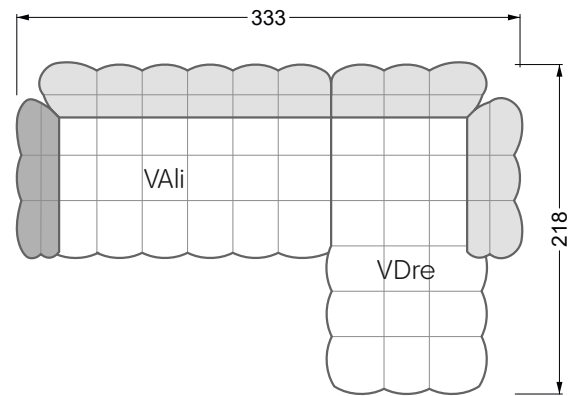

Beds

104 / Balaa0 Bed	123
129 / Creole Bed	124
130 / Fey0 Bed	155
154 / Cloud 7 Bed	156

Couch- & Coffeetables	157
----------------------------------	-----

Armchairs	158
------------------	-----

Dining & Chairs	159
----------------------------	-----

The dimensions apply to free-standing parts.

All sides of the sofa have a genuine upholstered side and can also be placed individually in the room.

If two individual parts are joined together, 6 cm (3 cm per element) must be subtracted on the extension sides, as the foam is compressed during joining.

Balao

104 • Corner sofas with short daybed &
assembled backrests

Balao

104 • Corner sofas with short daybed
assembled arm- and backrests

The dimensions apply to free-standing parts.

The add-on parts have an upholstery without rounding on the sides.

The end and individual parts have a rounding on these free sides (6CM).

This means that in case of a free combination of individual parts, 6cm must be deducted from the sides on the frame.

Edgy

107 • Corner sofas with long daybed