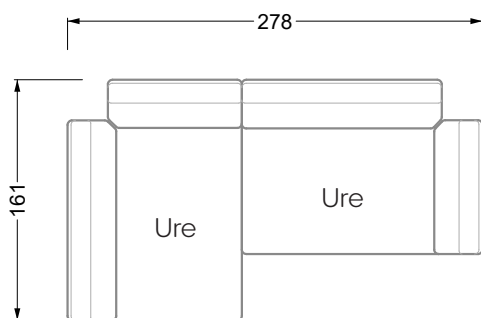

Edgy

107 • Corner sofas with short daybed

Edgy

107 • Corner sofas with long daybed

Edgy

107 • Asymmetrical corner sofas

Edgy

107 • Corner sofas seat depth 64 cm / 104 cm

Edgy

107 • Corner sofas seat depth 64 cm / 104 cm

recommendation for cushions: **D 108 Q**

recommendation for cushions: **D 108 Q**

Cloud 7

154 • Single elements • Longchair

Cloud 7

154 • Large combinations

Ocean 7

158 • Corner sofas seat depth 62 cm

Ocean 7

158 • Corner sofas seat depth 62 / 95 cm

W104-160
bed surface 160 x 200 cm

W104-180
bed surface 180 x 200 cm

W104-200
bed surface 200 x 200 cm

Box spring system mattress

Cold foam mattress

W 129-160
bed surface
160 x 200 cm

W 129-180
bed surface
180 x 200 cm

W 129-200
bed surface
200 x 200 cm

A

RP 129-80

B

RP 129-100