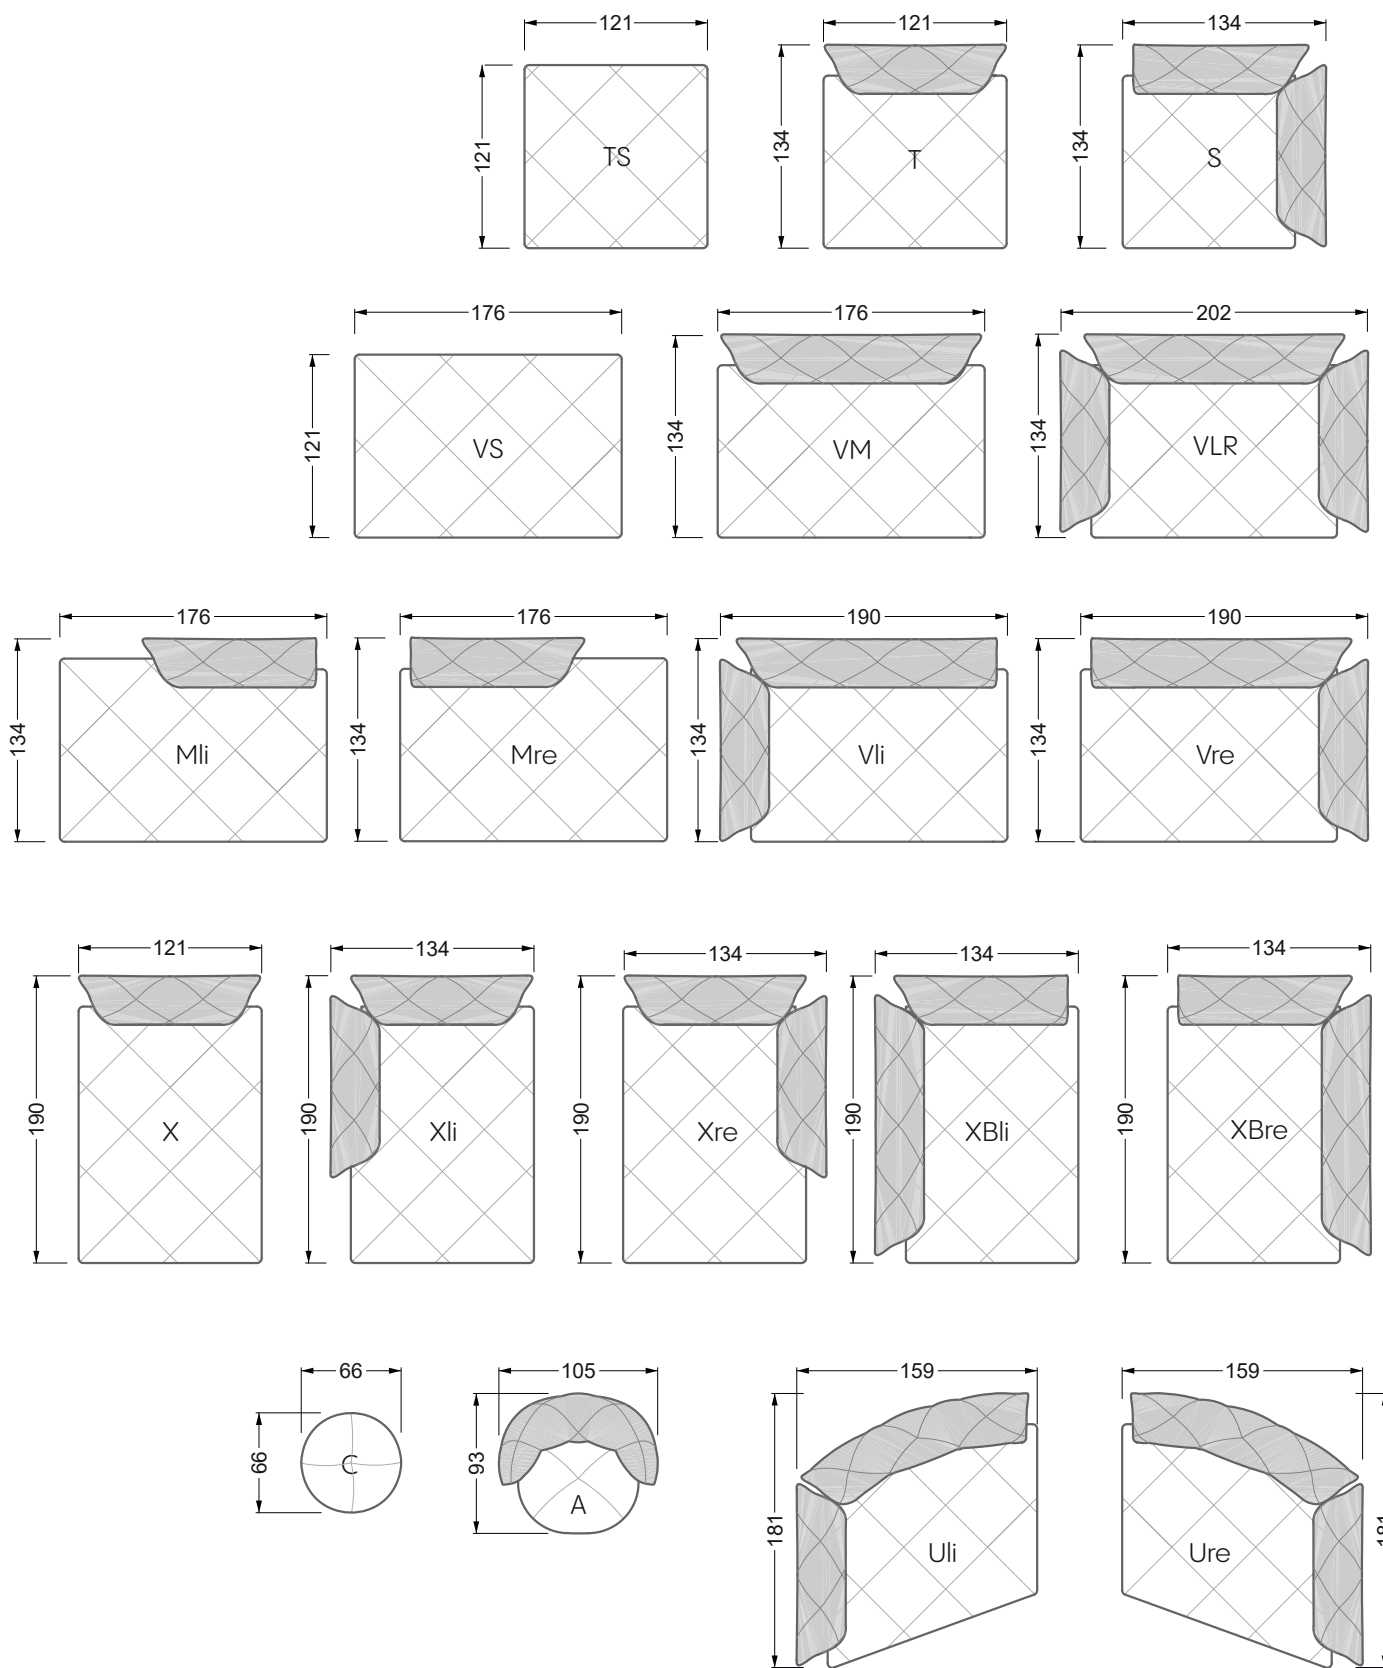

The dimensions apply to free-standing parts.

All sides of the sofa have a genuine upholstered side and can also be placed individually in the room.

If two individual parts are joined together, 6 cm (3 cm per element) must be subtracted on the extension sides, as the foam is compressed during joining.

Balao

104 • Corner sofas with short daybed &
assembled backrests

Balao

104 • Corner sofas with short daybed
assembled arm- and backrests

The dimensions apply to free-standing parts.

The add-on parts have an upholstery without rounding on the sides.

The end and individual parts have a rounding on these free sides (6CM).

This means that in case of a free combination of individual parts, 6cm must be deducted from the sides on the frame.

Edgy

107 • Corner sofas with long daybed

Edgy

107 • Asymmetrical corner sofas

Edgy

107 • Asymmetrical corner sofas

Edgy

107 • Corner sofas seat depth 64 cm / 104 cm

Recommendation for cushions: **D 108 Q**

Recommendation for cushions: **D 108 Q**