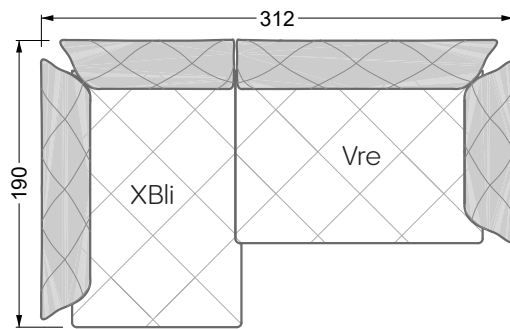

Balao

104 • Corner sofas with long daybed &
assembled backrests

Balao

104 • Corner sofas with short daybed &
assembled backrests

Balao

104 • Corner sofas with short daybed
assembled arm- and backrests

The dimensions apply to free-standing parts.

The add-on parts have an upholstery without rounding on the sides.

The end and individual parts have a rounding on their free sides (6CM).

This means that in case of a free combination of individual parts, 6cm must be deducted from the sides on the frame.

Edgy

107 • Corner sofas with short daybed

Edgy

107 • Corner sofas with long daybed

Edgy

107 • Asymmetrical corner sofas

Edgy

107 • Corner sofas seat depth 64 cm / 104 cm

width: 202,5 cm

W 129-160

6-some

width: 243,0 cm

SET 1.3

W 129-160

7-some

width: 283,5 cm