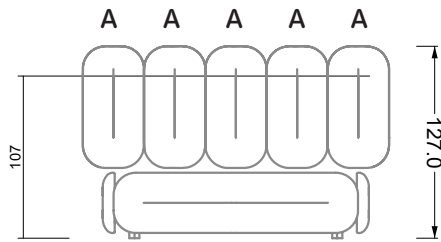

G

RP 129-200

W 129-160

W 129-160

W 129-160

4-some

width: 176,0 cm

W 129-160

5-some
width: 202,5 cm

6-some
width: 243,0 cm

W 129-160

7-some
width: 283,5 cm

8-some
width: 324,0 cm

9-some
width: 364,5 cm

W 129-160

5-some

width: 202,5 cm

W 129-160

6-some

width: 243,0 cm

SET 1.3

W 129-160

7-some

width: 283,5 cm