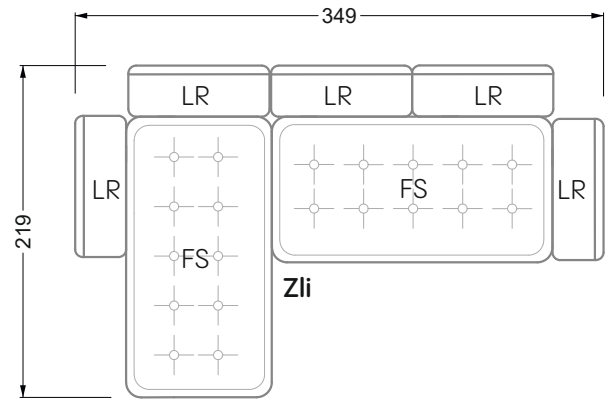

Balao

104 • Corner sofas with short daybed &
assembled backrests

Balao

104 • Corner sofas with short daybed
assembled arm- and backrests

The dimensions apply to free-standing parts.

The add-on parts have an upholstery without rounding on the sides.

The end and individual parts have a rounding on these free sides (6CM).

This means that in case of a free combination of individual parts, 6cm must be deducted from the sides on the frame.

Edgy

107 • Corner sofas with long daybed

Edgy

107 • Asymmetrical corner sofas

Edgy

107 • Asymmetrical corner sofas

Edgy

107 • Corner sofas seat depth 64 cm / 104 cm

Recommendation for cushions: **D 108 Q**

Recommendation for cushions: **D 108 Q**

Ohlinda

118 • Corner sofas with arm- and backrests

Cocoa Island

119 • Corner sofas seat depth 62cm/95 cm

Cloud 7

154 • Large combinations

Ocean 7

158 • Corner sofas seat depth 95 cm