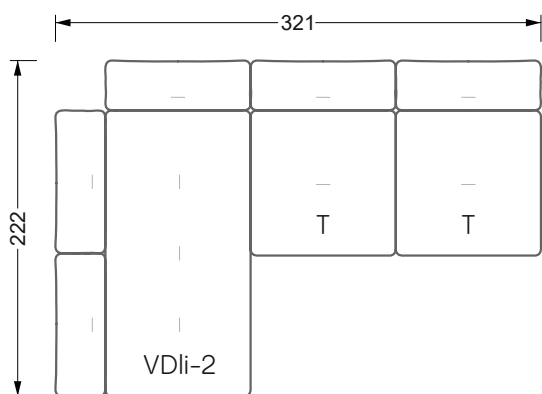

Beds

104 / Balaa0 Bed	123
129 / Creole Bed	124
130 / Fey0 Bed	155
154 / Cloud 7 Bed	156

Couch- & Coffeetables	157
----------------------------------	-----

Armchairs	158
------------------	-----

Dining & Chairs	159
----------------------------	-----

The dimensions apply to free-standing parts.

All sides of the sofa have a genuine upholstered side and can also be placed individually in the room.

If two individual parts are joined together, 6 cm (3 cm per element) must be subtracted on the extension sides, as the foam is compressed during joining.

Balao

104 • Corner sofas with short daybed &
assembled backrests

Balao

104 • Corner sofas with short daybed
assembled arm- and backrests

The dimensions apply to free-standing parts.

The add-on parts have an upholstery without rounding on the sides.

Width: 324,0 cm

9-some

Width: 364,5 cm

W 129-160

5-some

Width: 202,5 cm

6-some

Width: 243,0 cm