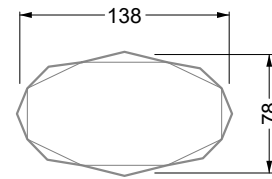

Stealth

J 145

Cloud 7

Disquo

El Trio