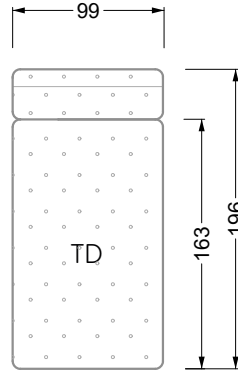

Edgy

107 • Corner sofas with short daybed

Edgy

107 • Corner sofas with long daybed

Edgy

107 • Asymmetrical corner sofas

Edgy

107 • Corner sofas seat depth 64 cm / 104 cm

Edgy

107 • Corner sofas seat depth 64 cm / 104 cm

recommendation for cushions: **D 108 Q**

recommendation for cushions: **D 108 Q**

Cloud 7

154 • Single elements • Longchair

Cloud 7

154 • Large combinations

Cold foam mattress

W 129-160
bed surface
160 x 200 cm

W 129-180
bed surface
180 x 200 cm

W 129-200
bed surface
200 x 200 cm

A

RP 129-80

B

RP 129-100

width: 202,5 cm

W 129-160

6-some

width: 243,0 cm

SET 1.3

W 129-160

7-some

width: 283,5 cm