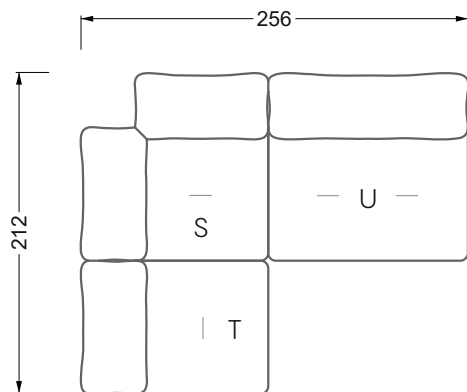

Beds

104 / Balaa0 Bed	123
129 / Creole Bed	124
130 / Fey0 Bed	155
154 / Cloud 7 Bed	156

Couch- & Coffeetables	157
----------------------------------	-----

Armchairs	158
------------------	-----

Dining & Chairs	159
----------------------------	-----

The dimensions apply to free-standing parts.

All sides of the sofa have a genuine upholstered side and can also be placed individually in the room.

If two individual parts are joined together, 6 cm (3 cm per element) must be subtracted on the extension sides, as the foam is compressed during joining.

Balao

104 • Corner sofas with short daybed &
assembled backrests

Balao

104 • Corner sofas with short daybed
assembled arm- and backrests

The dimensions apply to free-standing parts.

The add-on parts have an upholstery without rounding on the sides.

The end and individual parts have a rounding on these free sides (6CM).

This means that in case of a free combination of individual parts, 6cm must be deducted from the sides on the frame.

Edgy

107 • Corner sofas with long daybed