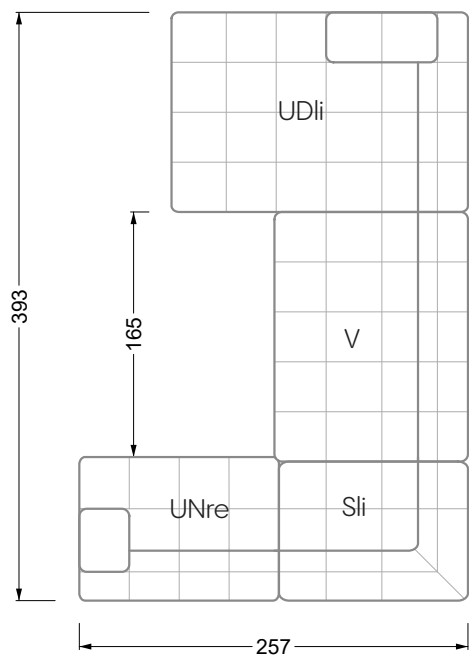

Edgy

107 • Corner sofas seat depth 64 cm / 104 cm

recommendation for cushions: **D 108 Q**

recommendation for cushions: **D 108 Q**

Cloud 7

154 • Single elements • Longchair

Cloud 7

154 • Large combinations

Ocean 7

158 • Corner sofas seat depth 62 cm

Ocean 7

158 • Corner sofas seat depth 62 / 95 cm

W104-160
bed surface 160 x 200 cm

W104-180
bed surface 180 x 200 cm

W104-200
bed surface 200 x 200 cm

Box spring system mattress

Cold foam mattress

W 129-160
bed surface
160 x 200 cm

W 129-180
bed surface
180 x 200 cm

W 129-200
bed surface
200 x 200 cm

A

RP 129-80

B

RP 129-100

width: 202,5 cm

W 129-160

6-some

width: 243,0 cm

SET 1.3

W 129-160

7-some

width: 283,5 cm