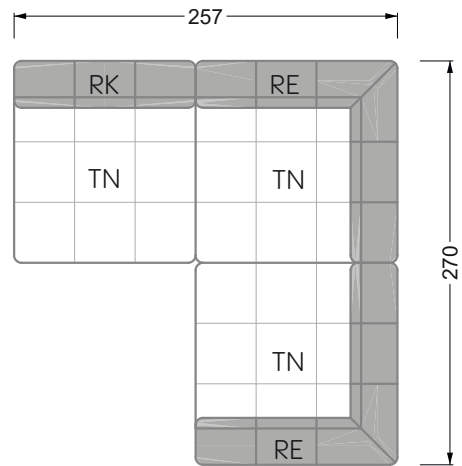

Balao

104 • Corner sofas with short daybed &
assembled backrests

Balao

104 • Corner sofas with short daybed
assembled arm- and backrests

The dimensions apply to free-standing parts.

The add-on parts have an upholstery without rounding on the sides.

The end and individual parts have a rounding on these free sides (6CM).

This means that in case of a free combination of individual parts, 6cm must be deducted from the sides on the frame.

Edgy

107 • Corner sofas with long daybed

Edgy

107 • Asymmetrical corner sofas

Edgy

107 • Asymmetrical corner sofas

Edgy

107 • Corner sofas seat depth 64 cm / 104 cm

Recommendation for cushions: **D 108 Q**

Recommendation for cushions: **D 108 Q**

Width: 283,5 cm

8-some

Width: 324,0 cm

9-some

Width: 364,5 cm

W 129-160

5-some

Width: 202,5 cm