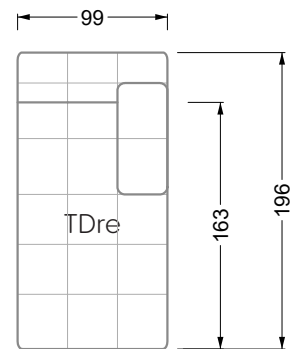

Edgy

107 • Corner sofas with short daybed

Edgy

107 • Corner sofas with long daybed

Edgy

107 • Asymmetrical corner sofas

Edgy

107 • Corner sofas seat depth 64 cm / 104 cm

Edgy

107 • Corner sofas seat depth 64 cm / 104 cm

recommendation for cushions: **D 108 Q**

recommendation for cushions: **D 108 Q**

Cloud 7

154 • Single elements • Longchair

Cloud 7

154 • Large combinations

Cold foam mattress

W 129-160
bed surface
160 x 200 cm

W 129-180
bed surface
180 x 200 cm

W 129-200
bed surface
200 x 200 cm

A

RP 129-80

B

RP 129-100

width: 202,5 cm

W 129-160

6-some

width: 243,0 cm

SET 1.3

W 129-160

7-some

width: 283,5 cm