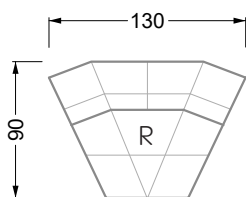

Edgy

107 • Corner sofas with short daybed

Edgy

107 • Corner sofas with long daybed

Edgy

107 • Asymmetrical corner sofas

Edgy

107 • Corner sofas seat depth 64 cm / 104 cm

Edgy

107 • Corner sofas seat depth 64 cm / 104 cm

recommendation for cushions: **D 108 Q**

recommendation for cushions: **D 108 Q**

Cloud 7

154 • Single elements • Longchair

Cloud 7

154 • Large combinations

Ocean 7

158 • Corner sofas seat depth 62 cm

Ocean 7

158 • Corner sofas seat depth 62 / 95 cm

W104-160
bed surface 160 x 200 cm

W104-180
bed surface 180 x 200 cm

W104-200
bed surface 200 x 200 cm

Box spring system mattress

width: 202,5 cm

W 129-160

6-some

width: 243,0 cm

SET 1.3

W 129-160

7-some

width: 283,5 cm