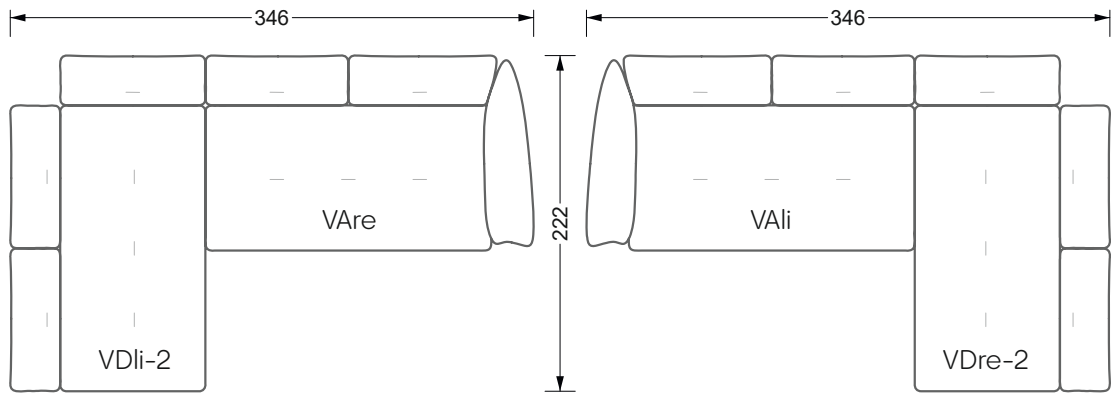

Beds

104 / Balaa0 Bed	123
129 / Creole Bed	124
130 / Fey0 Bed	155
154 / Cloud 7 Bed	156

Couch- & Coffeetables	157
----------------------------------	-----

Armchairs	158
------------------	-----

Dining & Chairs	159
----------------------------	-----

The dimensions apply to free-standing parts.

All sides of the sofa have a genuine upholstered side and can also be placed individually in the room.

If two individual parts are joined together, 6 cm (3 cm per element) must be subtracted on the extension sides, as the foam is compressed during joining.

Balao

104 • Corner sofas with short daybed &
assembled backrests

Balao

104 • Corner sofas with short daybed
assembled arm- and backrests

The dimensions apply to free-standing parts.

The add-on parts have an upholstery without rounding on the sides.

5-some

Width: 202,5 cm

6-some

Width: 243,0 cm

SET 2.2

W 129-180

7-some

Width: 283,5 cm