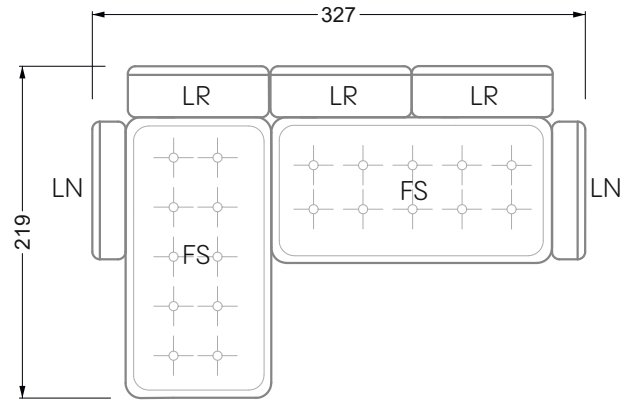

Balao

104 • Corner sofas with short daybed &
assembled backrests

Balao

104 • Corner sofas with short daybed
assembled arm- and backrests

The dimensions apply to free-standing parts.

The add-on parts have an upholstery without rounding on the sides.

The end and individual parts have a rounding on these free sides (6CM).

This means that in case of a free combination of individual parts, 6cm must be deducted from the sides on the frame.

Edgy

107 • Corner sofas with long daybed

Edgy

107 • Asymmetrical corner sofas

Edgy

107 • Asymmetrical corner sofas

Edgy

107 • Corner sofas seat depth 64 cm / 104 cm

Recommendation for cushions: **D 108 Q**

Recommendation for cushions: **D 108 Q**

Ohlinda

118 • Corner sofas with arm- and backrests

Cocoa Island

119 • Corner sofas seat depth 62cm/95 cm

Cloud 7

154 • Large combinations

Ocean 7

158 • Corner sofas seat depth 95 cm