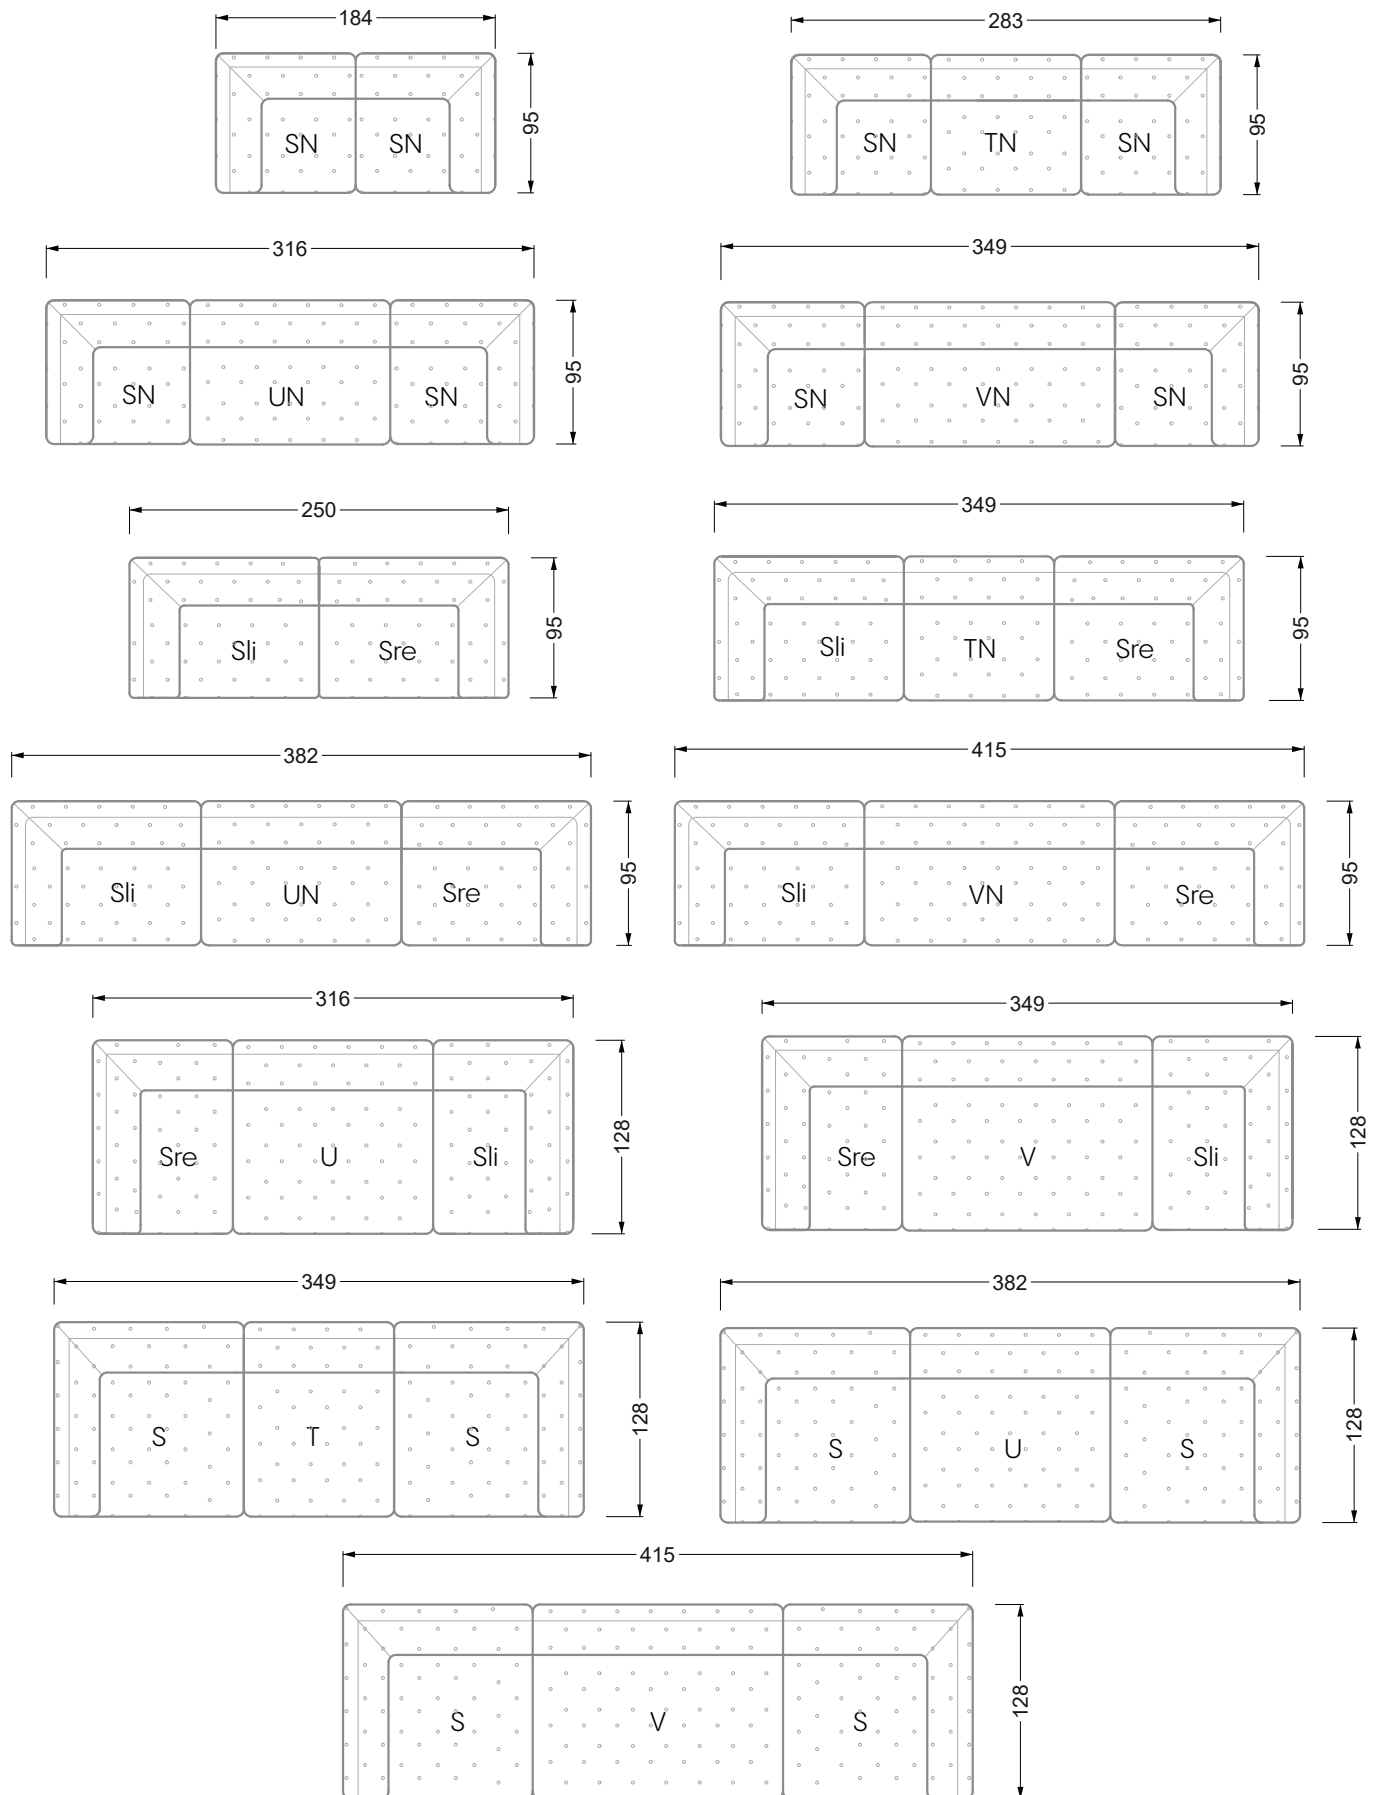

Edgy

107 • Asymmetrical corner sofas

Edgy

107 • Asymmetrical corner sofas

Edgy

107 • Corner sofas seat depth 64 cm / 104 cm

Recommendation for cushions: **D 108 Q**

Recommendation for cushions: **D 108 Q**

Ohlinda

118 • Corner sofas with arm- and backrests

Cocoa Island

119 • Corner sofas seat depth 62cm/95 cm

Cloud 7

154 • Large combinations

Ocean 7

158 • Corner sofas seat depth 95 cm

Ocean 7

158 • Corner sofas seat depth 62 / 95 cm

W104-160
Bed surface 160 x 200 cm

W104-180
Bed surface 180 x 200 cm

W104-200
Bed surface 200 x 200 cm

Box spring system mattress

Cold foam mattress

W 129-160

Bed surface
160 x 200 cm

W 129-180

Bed surface
180 x 200 cm

W 129-200

Bed surface
200 x 200 cm

A
RP 129-80

B
RP 129-100

C
RP 129-120