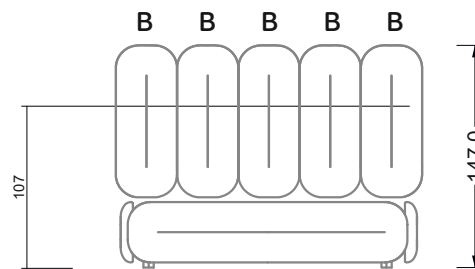

SET 2.3

W 129-160

7-some

Width: 283,5 cm

8-some

Width: 324,0 cm

9-some

Width: 364,5 cm

W 129-180

Bed drawer can also be
turned 90 degrees

W 129-180

W 129-180

5-some

Width: 202,5 cm

6-some

Width: 243,0 cm