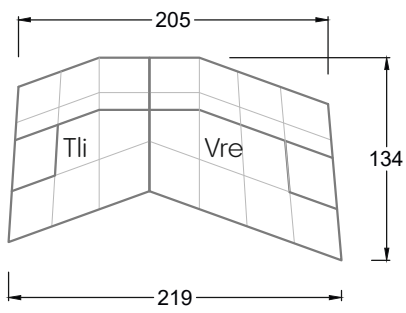

Edgy

107 • Asymmetrical corner sofas

Edgy

107 • Asymmetrical corner sofas

Edgy

107 • Corner sofas seat depth 64 cm / 104 cm

Recommendation for cushions: **D 108 Q**

Recommendation for cushions: **D 108 Q**

Ohlinda

118 • Corner sofas with arm- and backrests

Cocoa Island

119 • Corner sofas seat depth 62cm/95 cm

Cloud 7

154 • Large combinations

Ocean 7

158 • Corner sofas seat depth 95 cm

Ocean 7

158 • Corner sofas seat depth 62 / 95 cm

W104-160
Bed surface 160 x 200 cm

W104-180
Bed surface 180 x 200 cm

W104-200
Bed surface 200 x 200 cm

Box spring system mattress

Cold foam mattress

W 129-160

Bed surface
160 x 200 cm

W 129-180

Bed surface
180 x 200 cm

W 129-200

Bed surface
200 x 200 cm

A
RP 129-80

B
RP 129-100

C
RP 129-120