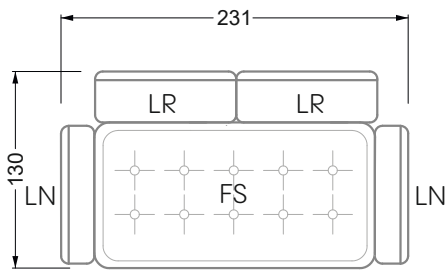

Balao

104 • Corner sofas with short daybed &
assembled backrests

Balao

104 • Corner sofas with short daybed
assembled arm- and backrests

The dimensions apply to free-standing parts.

The add-on parts have an upholstery without rounding on the sides.

The end and individual parts have a rounding on these free sides (6CM).

This means that in case of a free combination of individual parts, 6cm must be deducted from the sides on the frame.

Edgy

107 • Corner sofas with long daybed

Edgy

107 • Asymmetrical corner sofas

Edgy

107 • Asymmetrical corner sofas

Edgy

107 • Corner sofas seat depth 64 cm / 104 cm

Recommendation for cushions: **D 108 Q**

Recommendation for cushions: **D 108 Q**

Ohlinda

118 • Corner sofas with arm- and backrests

Cocoa Island

119 • Corner sofas seat depth 62cm/95 cm

Cloud 7

154 • Large combinations

Ocean 7

158 • Corner sofas seat depth 95 cm