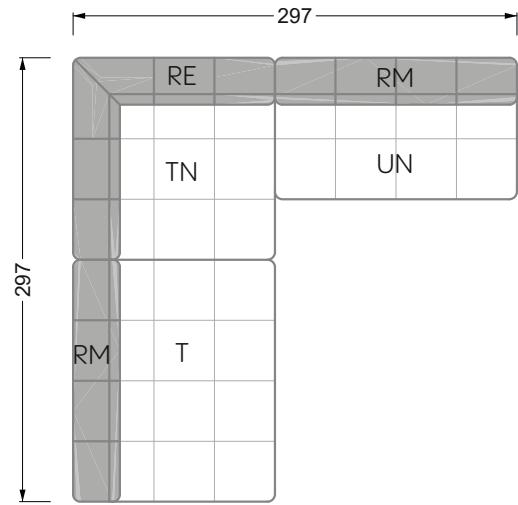

The end and individual parts have a rounding on these free sides (6CM).

This means that in case of a free combination of individual parts, 6cm must be deducted from the sides on the frame.

Edgy

107 • Corner sofas with long daybed

Edgy

107 • Asymmetrical corner sofas

Edgy

107 • Asymmetrical corner sofas

Edgy

107 • Corner sofas seat depth 64 cm / 104 cm

Recommendation for cushions: **D 108 Q**

Recommendation for cushions: **D 108 Q**

Ohlinda

118 • Corner sofas with arm- and backrests

Cocoa Island

119 • Corner sofas seat depth 62cm/95 cm

Cloud 7

154 • Large combinations

Ocean 7

158 • Corner sofas seat depth 95 cm

Bed surface
160 x 200 cm

W 129-180

Bed surface
180 x 200 cm

W 129-200

Bed surface
200 x 200 cm

A
RP 129-80

B
RP 129-100

C
RP 129-120