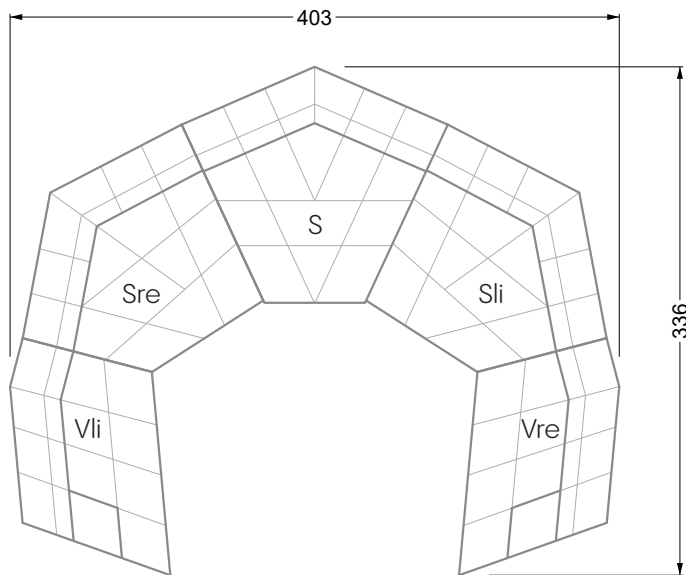

Edgy

107 • Corner sofas with short daybed

Edgy

107 • Corner sofas with long daybed

Edgy

107 • Asymmetrical corner sofas

Edgy

107 • Corner sofas seat depth 64 cm / 104 cm

Edgy

107 • Corner sofas seat depth 64 cm / 104 cm

recommendation for cushions: **D 108 Q**

recommendation for cushions: **D 108 Q**

Cloud 7

154 • Single elements • Longchair

Cloud 7

154 • Large combinations

Ocean 7

158 • Corner sofas seat depth 62 cm

Ocean 7

158 • Corner sofas seat depth 62 / 95 cm

W104-160
bed surface 160 x 200 cm

W104-180
bed surface 180 x 200 cm

W104-200
bed surface 200 x 200 cm

Box spring system mattress

Cold foam mattress

W 129-160
bed surface
160 x 200 cm

W 129-180
bed surface
180 x 200 cm

W 129-200
bed surface
200 x 200 cm

A

RP 129-80

B

RP 129-100