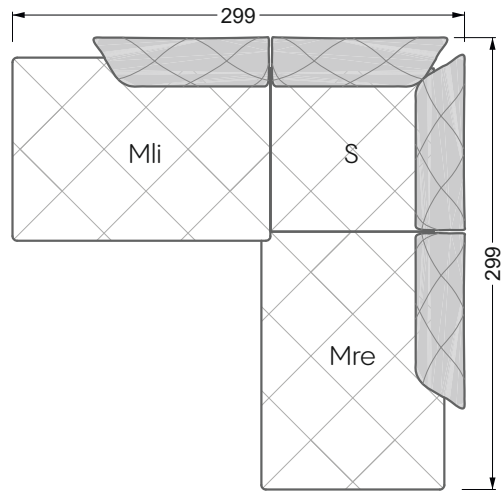

The dimensions apply to free-standing parts.

All sides of the sofa have a genuine upholstered side and can also be placed individually in the room.

If two individual parts are joined together, 6 cm (3 cm per element) must be subtracted on the extension sides, as the foam is compressed during joining.

Balao

104 • Corner sofas with short daybed &
assembled backrests

Balao

104 • Corner sofas with short daybed
assembled arm- and backrests

The dimensions apply to free-standing parts.

The add-on parts have an upholstery without rounding on the sides.

The end and individual parts have a rounding on these free sides (6CM).

This means that in case of a free combination of individual parts, 6cm must be deducted from the sides on the frame.

Edgy

107 • Corner sofas with long daybed

Edgy

107 • Asymmetrical corner sofas

Edgy

107 • Asymmetrical corner sofas

Edgy

107 • Corner sofas seat depth 64 cm / 104 cm

Recommendation for cushions: **D 108 Q**

Recommendation for cushions: **D 108 Q**