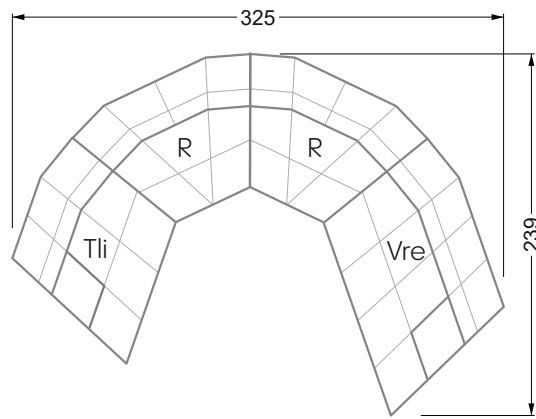

Edgy

107 • Asymmetrical corner sofas

Edgy

107 • Asymmetrical corner sofas

Edgy

107 • Corner sofas seat depth 64 cm / 104 cm

Recommendation for cushions: **D 108 Q**

Recommendation for cushions: **D 108 Q**

Ohlinda

118 • Corner sofas with arm- and backrests

Cocoa Island

119 • Corner sofas seat depth 62cm/95 cm

Cloud 7

154 • Large combinations

Ocean 7

158 • Corner sofas seat depth 95 cm

Ocean 7

158 • Corner sofas seat depth 62 / 95 cm

W104-160
Bed surface 160 x 200 cm

W104-180
Bed surface 180 x 200 cm

W104-200
Bed surface 200 x 200 cm

Box spring system mattress

Cold foam mattress

W 129-160

Bed surface
160 x 200 cm

W 129-180

Bed surface
180 x 200 cm

W 129-200

Bed surface
200 x 200 cm

A
RP 129-80

B
RP 129-100

C
RP 129-120