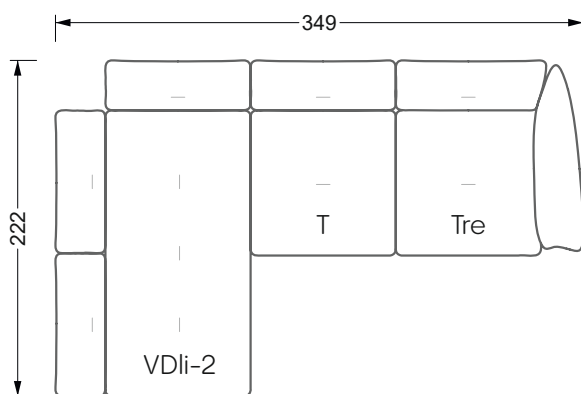

Beds

104 / Balaa0 Bed	123
129 / Creole Bed	124
130 / Fey0 Bed	155
154 / Cloud 7 Bed	156

Couch- & Coffeetables	157
----------------------------------	-----

Armchairs	158
------------------	-----

Dining & Chairs	159
----------------------------	-----

The dimensions apply to free-standing parts.

All sides of the sofa have a genuine upholstered side and can also be placed individually in the room.

If two individual parts are joined together, 6 cm (3 cm per element) must be subtracted on the extension sides, as the foam is compressed during joining.

Balao

104 • Corner sofas with short daybed &
assembled backrests

Balao

104 • Corner sofas with short daybed
assembled arm- and backrests

The dimensions apply to free-standing parts.

The add-on parts have an upholstery without rounding on the sides.

The end and individual parts have a rounding on these free sides (6CM).

This means that in case of a free combination of individual parts, 6cm must be deducted from the sides on the frame.

Edgy

107 • Corner sofas with long daybed