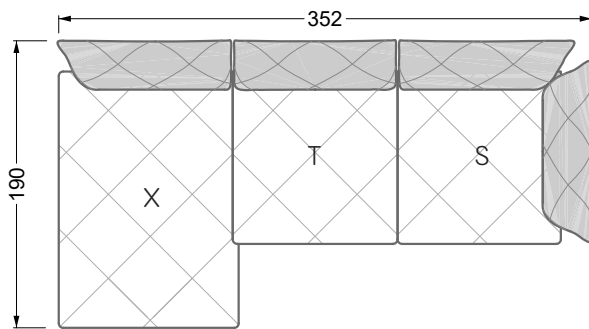

Balao

104 • Corner sofas with long daybed &
assembled backrests

Balao

104 • Corner sofas with short daybed &
assembled backrests

Balao

104 • Corner sofas with short daybed
assembled arm- and backrests

The dimensions apply to free-standing parts.

The add-on parts have an upholstery without rounding on the sides.

The end and individual parts have a rounding on their free sides (6CM).

This means that in case of a free combination of individual parts, 6cm must be deducted from the sides on the frame.

Edgy

107 • Corner sofas with short daybed

Edgy

107 • Corner sofas with long daybed

Edgy

107 • Asymmetrical corner sofas

Edgy

107 • Corner sofas seat depth 64 cm / 104 cm

Edgy

107 • Corner sofas seat depth 64 cm / 104 cm

recommendation for cushions: **D 108 Q**

recommendation for cushions: **D 108 Q**

Cloud 7

154 • Single elements • Longchair

Cloud 7

154 • Large combinations