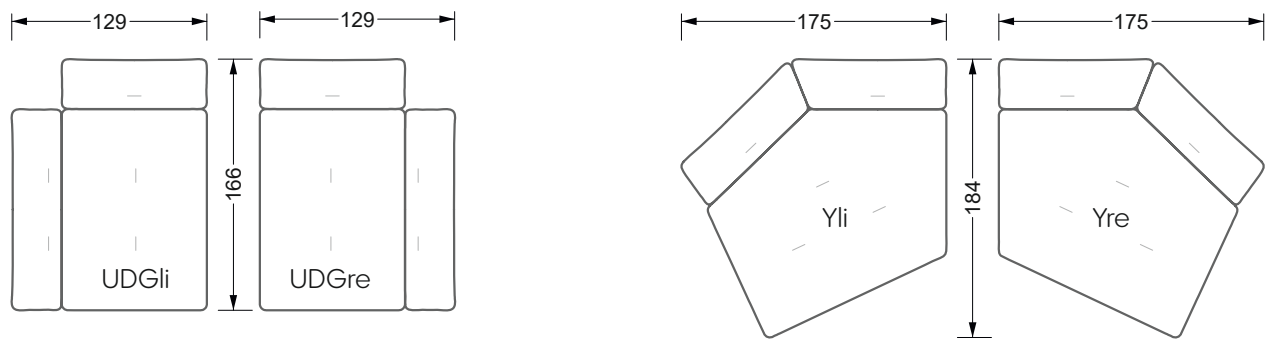

The dimensions apply to free-standing parts.

All sides of the sofa have a genuine upholstered side and can also be placed individually in the room.

If two individual parts are joined together, 6 cm (3 cm per element) must be subtracted on the extension sides, as the foam is compressed during joining.

Balao

104 • Corner sofas with short daybed &
assembled backrests

Balao

104 • Corner sofas with short daybed
assembled arm- and backrests

The dimensions apply to free-standing parts.

The add-on parts have an upholstery without rounding on the sides.

Width: 283,5 cm

8-some

Width: 324,0 cm

9-some

Width: 364,5 cm

W 129-160

5-some

Width: 202,5 cm

W 129-180

Bed drawer can also be
turned 90 degrees

W 129-180

W 129-180

5-some

Width: 202,5 cm

6-some

Width: 243,0 cm