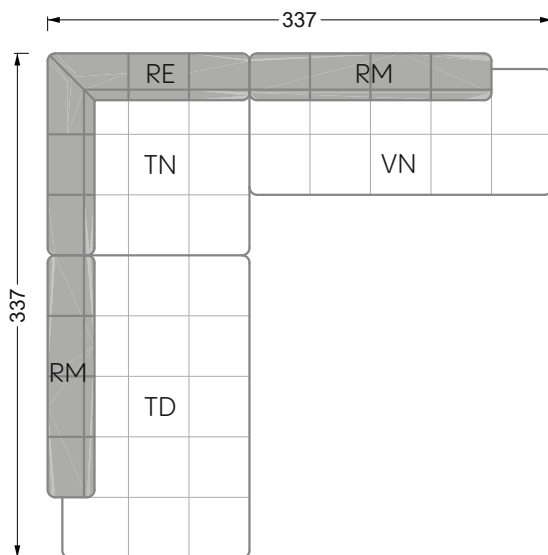

The end and individual parts have a rounding on these free sides (6CM).

This means that in case of a free combination of individual parts, 6cm must be deducted from the sides on the frame.

Edgy

107 • Corner sofas with long daybed

Edgy

107 • Asymmetrical corner sofas

Edgy

107 • Asymmetrical corner sofas

Edgy

107 • Corner sofas seat depth 64 cm / 104 cm

Recommendation for cushions: **D 108 Q**

Recommendation for cushions: **D 108 Q**

Ohlinda

118 • Corner sofas with arm- and backrests

Cocoa Island

119 • Corner sofas seat depth 62cm/95 cm

Cloud 7

154 • Large combinations

Ocean 7

158 • Corner sofas seat depth 95 cm