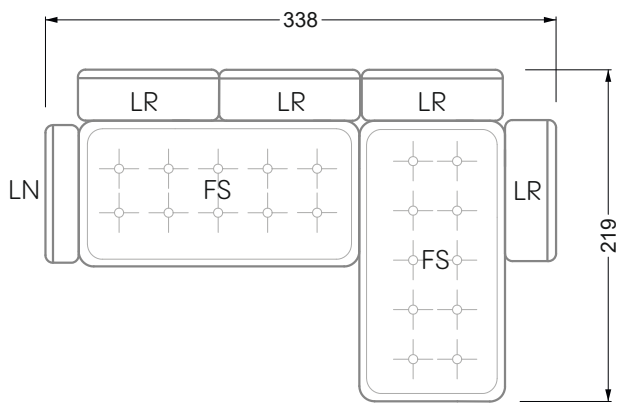

Balao

104 • Corner sofas with short daybed &
assembled backrests

Balao

104 • Corner sofas with short daybed
assembled arm- and backrests

The dimensions apply to free-standing parts.

The add-on parts have an upholstery without rounding on the sides.

The end and individual parts have a rounding on these free sides (6CM).

This means that in case of a free combination of individual parts, 6cm must be deducted from the sides on the frame.

Edgy

107 • Corner sofas with long daybed

Edgy

107 • Asymmetrical corner sofas

Edgy

107 • Asymmetrical corner sofas

Edgy

107 • Corner sofas seat depth 64 cm / 104 cm

Recommendation for cushions: **D 108 Q**

Recommendation for cushions: **D 108 Q**

Ohlinda

118 • Corner sofas with arm- and backrests

Cocoa Island

119 • Corner sofas seat depth 62cm/95 cm

Cloud 7

154 • Large combinations

Ocean 7

158 • Corner sofas seat depth 95 cm