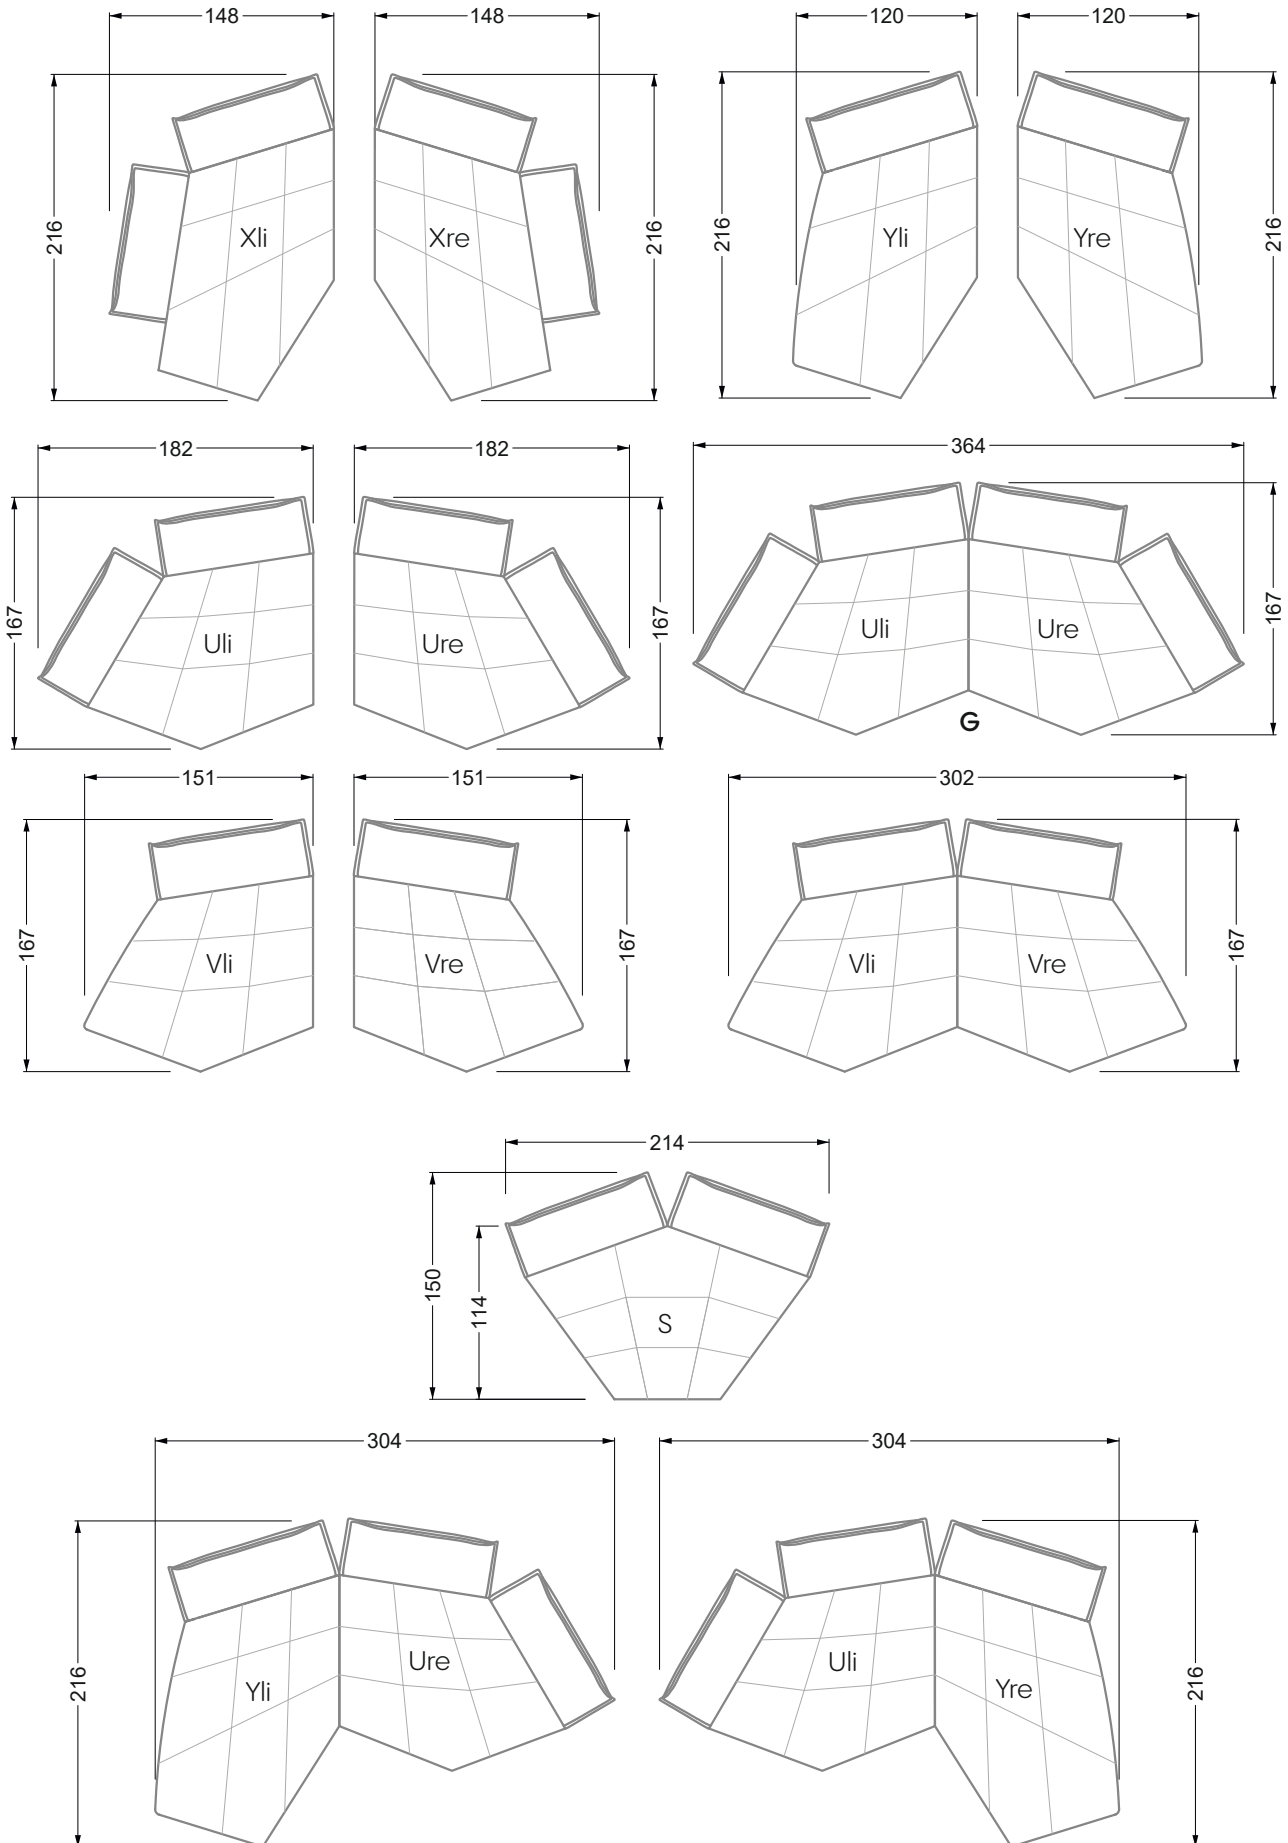

The end and individual parts have a rounding on these free sides (6CM).

This means that in case of a free combination of individual parts, 6cm must be deducted from the sides on the frame.

Edgy

107 • Corner sofas with long daybed

Edgy

107 • Asymmetrical corner sofas

Edgy

107 • Asymmetrical corner sofas

Edgy

107 • Corner sofas seat depth 64 cm / 104 cm

Recommendation for cushions: **D 108 Q**

Recommendation for cushions: **D 108 Q**

Ohlinda

118 • Corner sofas with arm- and backrests

Cocoa Island

119 • Corner sofas seat depth 62cm/95 cm

Cloud 7

154 • Large combinations

Ocean 7

158 • Corner sofas seat depth 95 cm

Bed surface
160 x 200 cm

W 129-180

Bed surface
180 x 200 cm

W 129-200

Bed surface
200 x 200 cm

A
RP 129-80

B
RP 129-100

C
RP 129-120