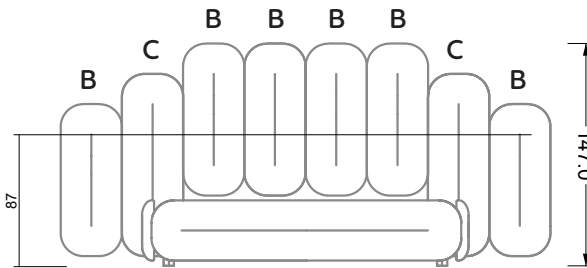

6-some

width: 243,0 cm

SET 2.1

W 129-200

7-some

width: 283,5 cm

8-some

width: 324,0 cm