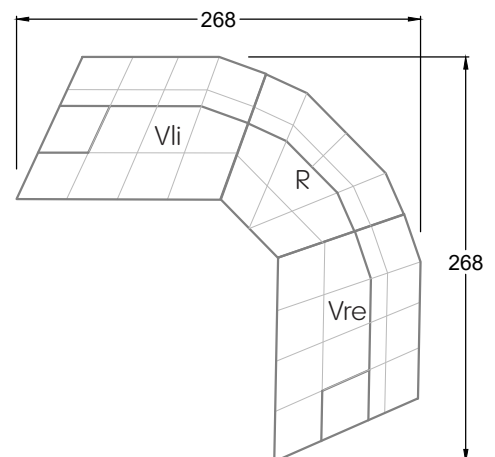

Edgy

107 • Corner sofas with short daybed

Edgy

107 • Corner sofas with long daybed

Edgy

107 • Asymmetrical corner sofas

Edgy

107 • Corner sofas seat depth 64 cm / 104 cm

Edgy

107 • Corner sofas seat depth 64 cm / 104 cm

recommendation for cushions: **D 108 Q**

recommendation for cushions: **D 108 Q**

Cloud 7

154 • Single elements • Longchair

Cloud 7

154 • Large combinations

Ocean 7

158 • Corner sofas seat depth 62 cm

Ocean 7

158 • Corner sofas seat depth 62 / 95 cm

W104-160
bed surface 160 x 200 cm

W104-180
bed surface 180 x 200 cm

W104-200
bed surface 200 x 200 cm

Box spring system mattress

Cold foam mattress

W 129-160
bed surface
160 x 200 cm

W 129-180
bed surface
180 x 200 cm

W 129-200
bed surface
200 x 200 cm

A

RP 129-80

B

RP 129-100