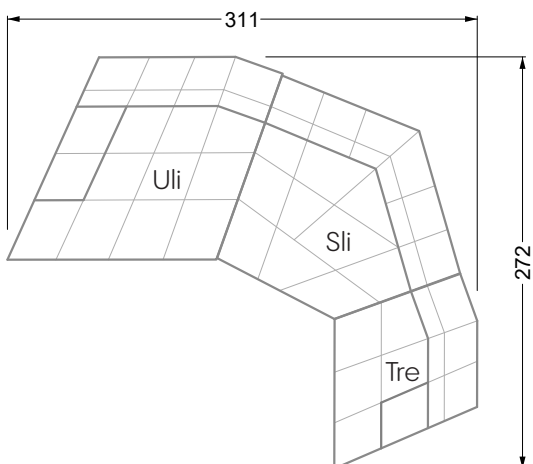

Edgy

107 • Corner sofas with short daybed

Edgy

107 • Corner sofas with long daybed

Edgy

107 • Asymmetrical corner sofas

Edgy

107 • Corner sofas seat depth 64 cm / 104 cm

Edgy

107 • Corner sofas seat depth 64 cm / 104 cm

recommendation for cushions: **D 108 Q**

recommendation for cushions: **D 108 Q**

Cloud 7

154 • Single elements • Longchair

Cloud 7

154 • Large combinations

Ocean 7

158 • Corner sofas seat depth 62 cm

Ocean 7

158 • Corner sofas seat depth 62 / 95 cm

W104-160
bed surface 160 x 200 cm

W104-180
bed surface 180 x 200 cm

W104-200
bed surface 200 x 200 cm

Box spring system mattress

Cold foam mattress

W 129-160
bed surface
160 x 200 cm

W 129-180
bed surface
180 x 200 cm

W 129-200
bed surface
200 x 200 cm

A

RP 129-80

B

RP 129-100