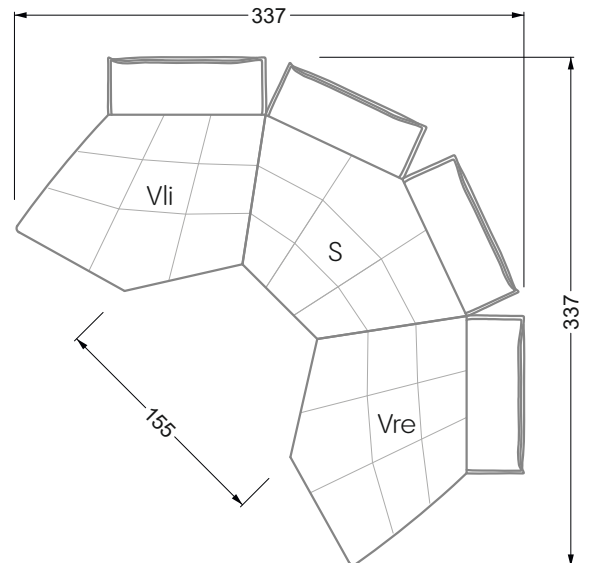

The end and individual parts have a rounding on these free sides (6CM).

This means that in case of a free combination of individual parts, 6cm must be deducted from the sides on the frame.

Edgy

107 • Corner sofas with long daybed

Edgy

107 • Asymmetrical corner sofas

Edgy

107 • Asymmetrical corner sofas

Edgy

107 • Corner sofas seat depth 64 cm / 104 cm

Recommendation for cushions: **D 108 Q**

Recommendation for cushions: **D 108 Q**

Ohlinda

118 • Corner sofas with arm- and backrests

Cocoa Island

119 • Corner sofas seat depth 62cm/95 cm

Cloud 7

154 • Large combinations

Ocean 7

158 • Corner sofas seat depth 95 cm

Bed surface
160 x 200 cm

W 129-180

Bed surface
180 x 200 cm

W 129-200

Bed surface
200 x 200 cm

A
RP 129-80

B
RP 129-100

C
RP 129-120