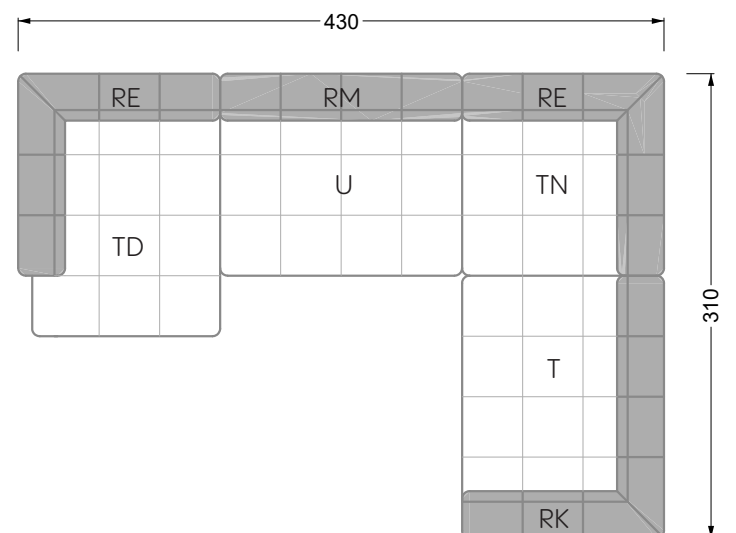

Balao

104 • Corner sofas with long daybed &
assembled backrests

Balao

104 • Corner sofas with short daybed &
assembled backrests

Balao

104 • Corner sofas with short daybed
assembled arm- and backrests

The dimensions apply to free-standing parts.

Edgy

107 • Corner sofas with short daybed

Edgy

107 • Corner sofas with long daybed

Edgy

107 • Asymmetrical corner sofas

Edgy

107 • Corner sofas seat depth 64 cm / 104 cm

Edgy

107 • Corner sofas seat depth 64 cm / 104 cm

recommendation for cushions: **D 108 Q**

recommendation for cushions: **D 108 Q**

Cloud 7

154 • Single elements • Longchair

Cloud 7

154 • Large combinations

Ocean 7

158 • Corner sofas seat depth 62 cm

Ocean 7

158 • Corner sofas seat depth 62 / 95 cm

W104-160
bed surface 160 x 200 cm

W104-180
bed surface 180 x 200 cm

W104-200
bed surface 200 x 200 cm

Box spring system mattress