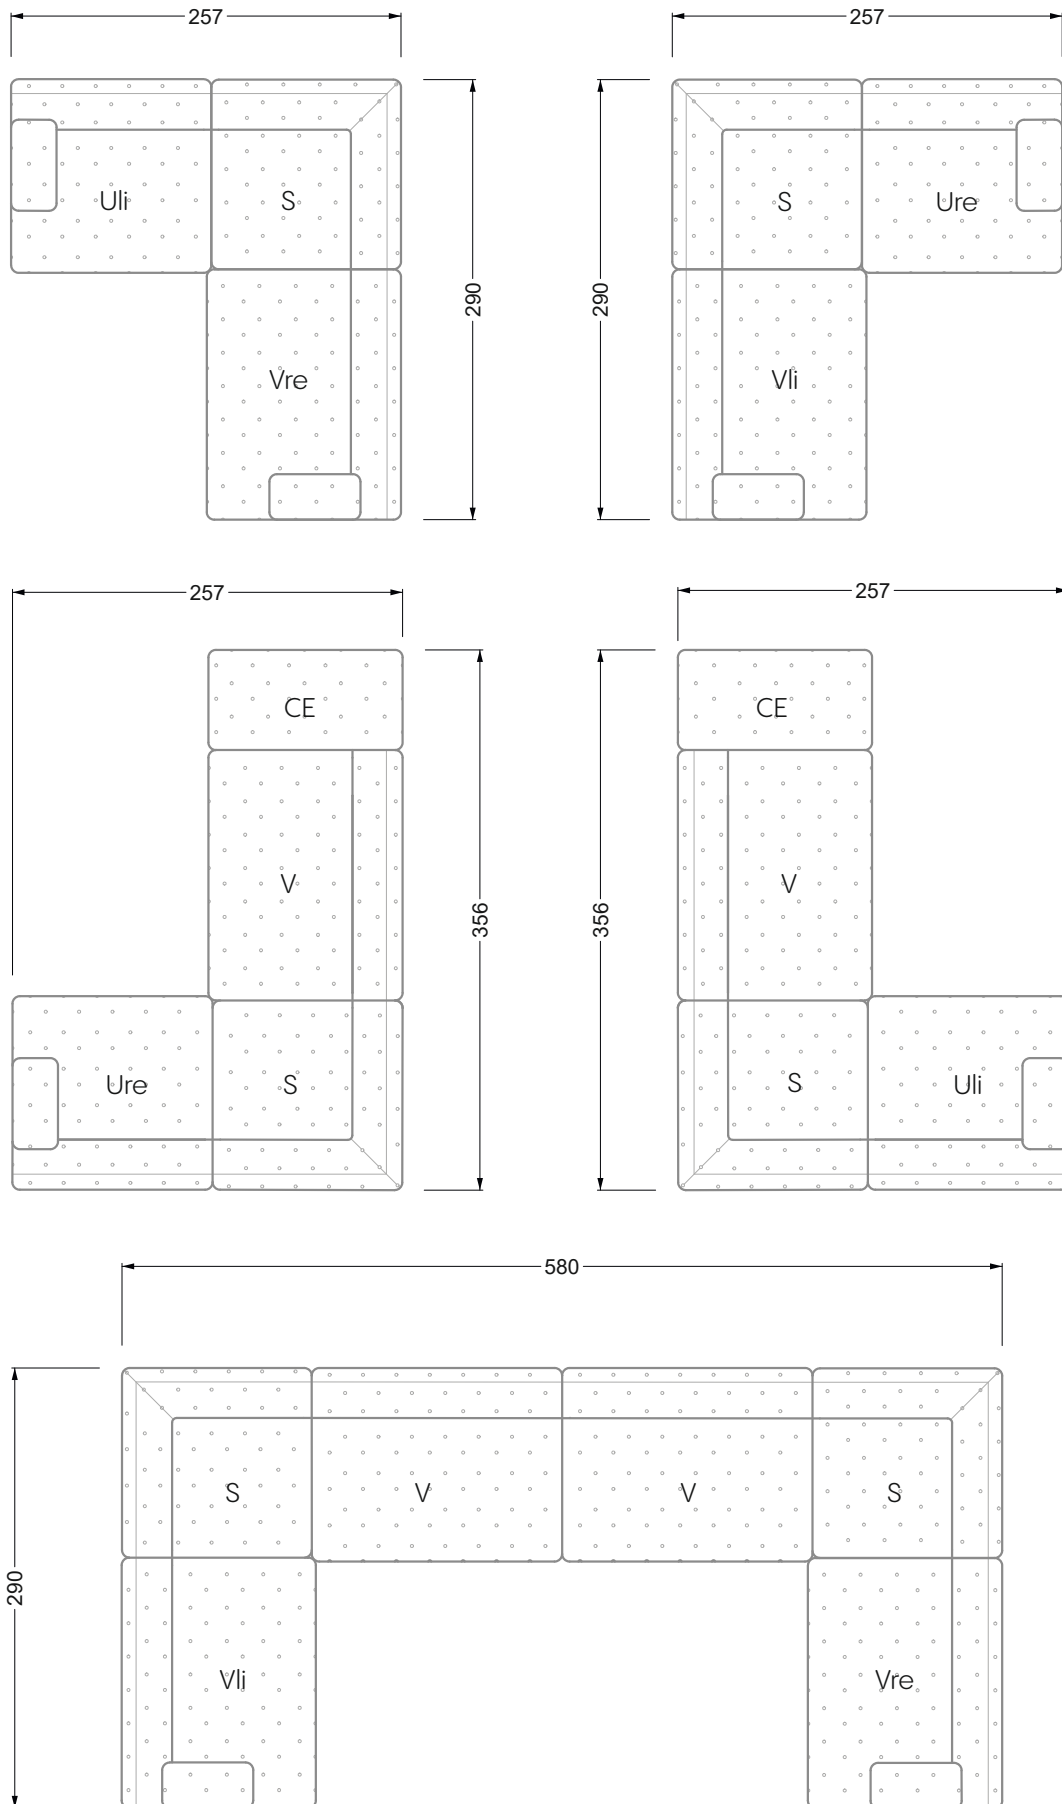

Edgy

107 • Asymmetrical corner sofas

Edgy

107 • Asymmetrical corner sofas

Edgy

107 • Corner sofas seat depth 64 cm / 104 cm

Recommendation for cushions: **D 108 Q**

Recommendation for cushions: **D 108 Q**

Ohlinda

118 • Corner sofas with arm- and backrests

Cocoa Island

119 • Corner sofas seat depth 62cm/95 cm

Cloud 7

154 • Large combinations

Ocean 7

158 • Corner sofas seat depth 95 cm

Ocean 7

158 • Corner sofas seat depth 62 / 95 cm

W104-160
Bed surface 160 x 200 cm

W104-180
Bed surface 180 x 200 cm

W104-200
Bed surface 200 x 200 cm

Box spring system mattress

Cold foam mattress

W 129-160

Bed surface
160 x 200 cm

W 129-180

Bed surface
180 x 200 cm

W 129-200

Bed surface
200 x 200 cm

A
RP 129-80

B
RP 129-100

C
RP 129-120