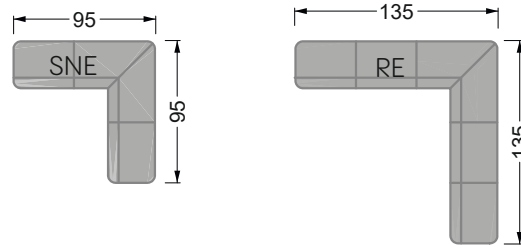

Balao

104 • Corner sofas with short daybed &
assembled backrests

Balao

104 • Corner sofas with short daybed
assembled arm- and backrests

The dimensions apply to free-standing parts.

The add-on parts have an upholstery without rounding on the sides.

The end and individual parts have a rounding on these free sides (6CM).

This means that in case of a free combination of individual parts, 6cm must be deducted from the sides on the frame.

Edgy

107 • Corner sofas with long daybed

Edgy

107 • Asymmetrical corner sofas

Edgy

107 • Asymmetrical corner sofas

Edgy

107 • Corner sofas seat depth 64 cm / 104 cm

Recommendation for cushions: **D 108 Q**

Recommendation for cushions: **D 108 Q**