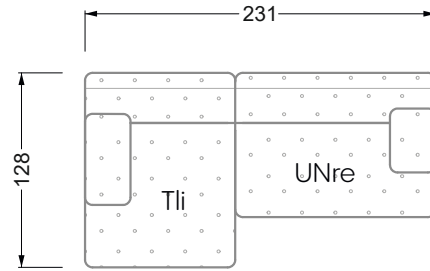

Edgy

107 • Asymmetrical corner sofas

Edgy

107 • Asymmetrical corner sofas

Edgy

107 • Corner sofas seat depth 64 cm / 104 cm

Recommendation for cushions: **D 108 Q**

Recommendation for cushions: **D 108 Q**

Ohlinda

118 • Corner sofas with arm- and backrests

Cocoa Island

119 • Corner sofas seat depth 62cm/95 cm

Cloud 7

154 • Large combinations

Ocean 7

158 • Corner sofas seat depth 95 cm

Ocean 7

158 • Corner sofas seat depth 62 / 95 cm

W104-160
Bed surface 160 x 200 cm

W104-180
Bed surface 180 x 200 cm

W104-200
Bed surface 200 x 200 cm

Box spring system mattress

Cold foam mattress

W 129-160

Bed surface
160 x 200 cm

W 129-180

Bed surface
180 x 200 cm

W 129-200

Bed surface
200 x 200 cm

A
RP 129-80

B
RP 129-100

C
RP 129-120