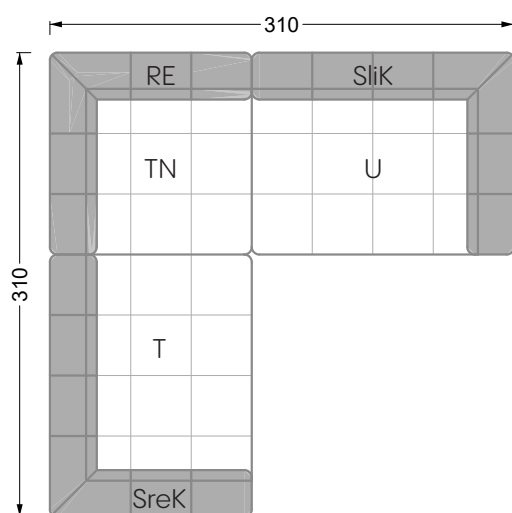

Edgy

107 • Corner sofas with short daybed

Edgy

107 • Corner sofas with long daybed

Edgy

107 • Asymmetrical corner sofas

Edgy

107 • Corner sofas seat depth 64 cm / 104 cm

Edgy

107 • Corner sofas seat depth 64 cm / 104 cm

recommendation for cushions: **D 108 Q**

recommendation for cushions: **D 108 Q**

Cloud 7

154 • Single elements • Longchair

Cloud 7

154 • Large combinations

Ocean 7

158 • Corner sofas seat depth 62 cm

Ocean 7

158 • Corner sofas seat depth 62 / 95 cm

W104-160
bed surface 160 x 200 cm

W104-180
bed surface 180 x 200 cm

W104-200
bed surface 200 x 200 cm

Box spring system mattress

width: 202,5 cm

W 129-160

6-some

width: 243,0 cm

SET 1.3

W 129-160

7-some

width: 283,5 cm