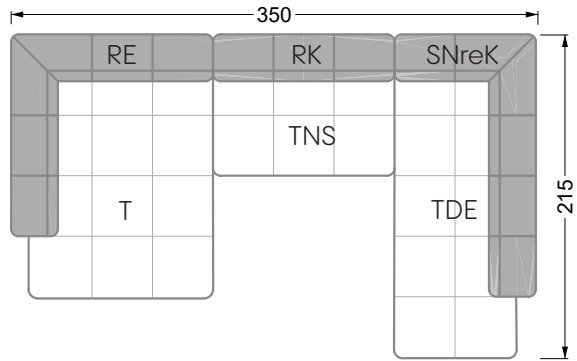

Balao

104 • Corner sofas with long daybed &
assembled backrests

Balao

104 • Corner sofas with short daybed &
assembled backrests

Balao

104 • Corner sofas with short daybed
assembled arm- and backrests

The dimensions apply to free-standing parts.

Edgy

107 • Corner sofas with short daybed

Edgy

107 • Corner sofas with long daybed

Edgy

107 • Asymmetrical corner sofas

Edgy

107 • Corner sofas seat depth 64 cm / 104 cm

Edgy

107 • Corner sofas seat depth 64 cm / 104 cm

recommendation for cushions: **D 108 Q**

recommendation for cushions: **D 108 Q**

Cloud 7

154 • Single elements • Longchair

Cloud 7

154 • Large combinations

Ocean 7

158 • Corner sofas seat depth 62 cm

Ocean 7

158 • Corner sofas seat depth 62 / 95 cm

W104-160
bed surface 160 x 200 cm

W104-180
bed surface 180 x 200 cm

W104-200
bed surface 200 x 200 cm

Box spring system mattress