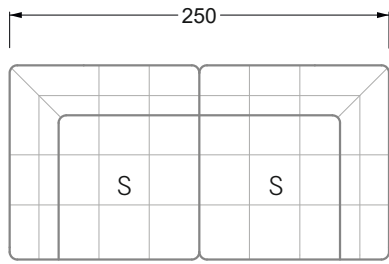

Edgy

107 • Asymmetrical corner sofas

Edgy

107 • Asymmetrical corner sofas

Edgy

107 • Corner sofas seat depth 64 cm / 104 cm

Recommendation for cushions: **D 108 Q**

Recommendation for cushions: **D 108 Q**

Ohlinda

118 • Corner sofas with arm- and backrests

Cocoa Island

119 • Corner sofas seat depth 62cm/95 cm

Cloud 7

154 • Large combinations

Ocean 7

158 • Corner sofas seat depth 95 cm

Ocean 7

158 • Corner sofas seat depth 62 / 95 cm

W104-160
Bed surface 160 x 200 cm

W104-180
Bed surface 180 x 200 cm

W104-200
Bed surface 200 x 200 cm

Box spring system mattress

Cold foam mattress

W 129-160

Bed surface
160 x 200 cm

W 129-180

Bed surface
180 x 200 cm

W 129-200

Bed surface
200 x 200 cm

A
RP 129-80

B
RP 129-100

C
RP 129-120