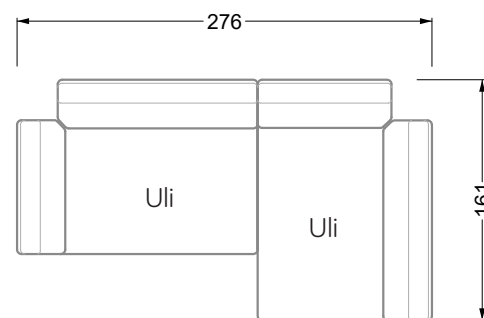

Edgy

107 • Corner sofas with short daybed

Edgy

107 • Corner sofas with long daybed

Edgy

107 • Asymmetrical corner sofas

Edgy

107 • Corner sofas seat depth 64 cm / 104 cm

Edgy

107 • Corner sofas seat depth 64 cm / 104 cm

recommendation for cushions: **D 108 Q**

recommendation for cushions: **D 108 Q**

Cloud 7

154 • Single elements • Longchair

Cloud 7

154 • Large combinations

Ocean 7

158 • Corner sofas seat depth 62 cm

Ocean 7

158 • Corner sofas seat depth 62 / 95 cm

W104-160
bed surface 160 x 200 cm

W104-180
bed surface 180 x 200 cm

W104-200
bed surface 200 x 200 cm

Box spring system mattress

width: 202,5 cm

W 129-160

6-some

width: 243,0 cm

SET 1.3

W 129-160

7-some

width: 283,5 cm