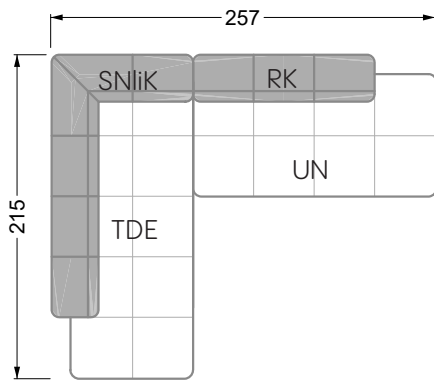

Balao

104 • Corner sofas with long daybed &
assembled backrests

Balao

104 • Corner sofas with short daybed &
assembled backrests

Balao

104 • Corner sofas with short daybed
assembled arm- and backrests

The dimensions apply to free-standing parts.

The add-on parts have an upholstery without rounding on the sides.

The end and individual parts have a rounding on their free sides (6CM).

This means that in case of a free combination of individual parts, 6cm must be deducted from the sides on the frame.

Edgy

107 • Corner sofas with short daybed

Edgy

107 • Corner sofas with long daybed

Edgy

107 • Asymmetrical corner sofas

Edgy

107 • Corner sofas seat depth 64 cm / 104 cm

Edgy

107 • Corner sofas seat depth 64 cm / 104 cm

recommendation for cushions: **D 108 Q**

recommendation for cushions: **D 108 Q**

Cloud 7

154 • Single elements • Longchair

Cloud 7

154 • Large combinations