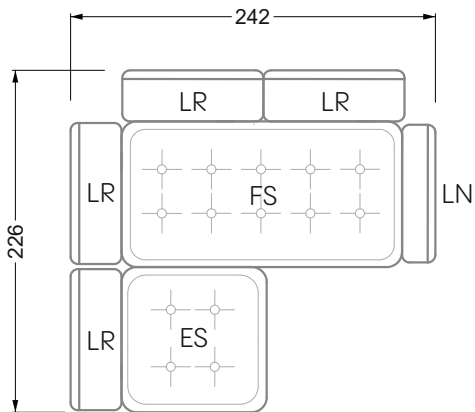

Balao

104 • Corner sofas with short daybed &
assembled backrests

Balao

104 • Corner sofas with short daybed
assembled arm- and backrests

The dimensions apply to free-standing parts.

The add-on parts have an upholstery without rounding on the sides.

The end and individual parts have a rounding on these free sides (6CM).

This means that in case of a free combination of individual parts, 6cm must be deducted from the sides on the frame.

Edgy

107 • Corner sofas with long daybed

Edgy

107 • Asymmetrical corner sofas

Edgy

107 • Asymmetrical corner sofas

Edgy

107 • Corner sofas seat depth 64 cm / 104 cm

Recommendation for cushions: **D 108 Q**

Recommendation for cushions: **D 108 Q**

Ohlinda

118 • Corner sofas with arm- and backrests

Cocoa Island

119 • Corner sofas seat depth 62cm/95 cm

Cloud 7

154 • Large combinations

Ocean 7

158 • Corner sofas seat depth 95 cm