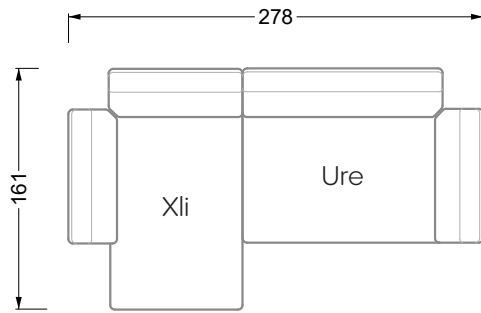

Edgy

107 • Corner sofas with short daybed

Edgy

107 • Corner sofas with long daybed

Edgy

107 • Asymmetrical corner sofas

Edgy

107 • Corner sofas seat depth 64 cm / 104 cm

Edgy

107 • Corner sofas seat depth 64 cm / 104 cm

recommendation for cushions: **D 108 Q**

recommendation for cushions: **D 108 Q**

Cloud 7

154 • Single elements • Longchair

Cloud 7

154 • Large combinations

Ocean 7

158 • Corner sofas seat depth 62 cm

Ocean 7

158 • Corner sofas seat depth 62 / 95 cm

W104-160
bed surface 160 x 200 cm

W104-180
bed surface 180 x 200 cm

W104-200
bed surface 200 x 200 cm

Box spring system mattress

width: 202,5 cm

W 129-160

6-some

width: 243,0 cm

SET 1.3

W 129-160

7-some

width: 283,5 cm