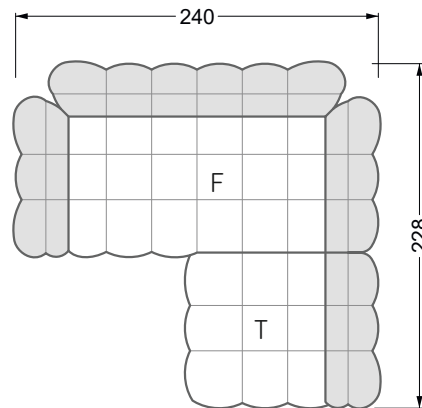

Beds

104 / Balaa0 Bed	123
129 / Creole Bed	124
130 / Fey0 Bed	155
154 / Cloud 7 Bed	156

Couch- & Coffeetables	157
----------------------------------	-----

Armchairs	158
------------------	-----

Dining & Chairs	159
----------------------------	-----

The dimensions apply to free-standing parts.

All sides of the sofa have a genuine upholstered side and can also be placed individually in the room.

If two individual parts are joined together, 6 cm (3 cm per element) must be subtracted on the extension sides, as the foam is compressed during joining.

Balao

104 • Corner sofas with short daybed &
assembled backrests

Balao

104 • Corner sofas with short daybed
assembled arm- and backrests

The dimensions apply to free-standing parts.

The add-on parts have an upholstery without rounding on the sides.

The end and individual parts have a rounding on these free sides (6CM).

This means that in case of a free combination of individual parts, 6cm must be deducted from the sides on the frame.

Edgy

107 • Corner sofas with long daybed