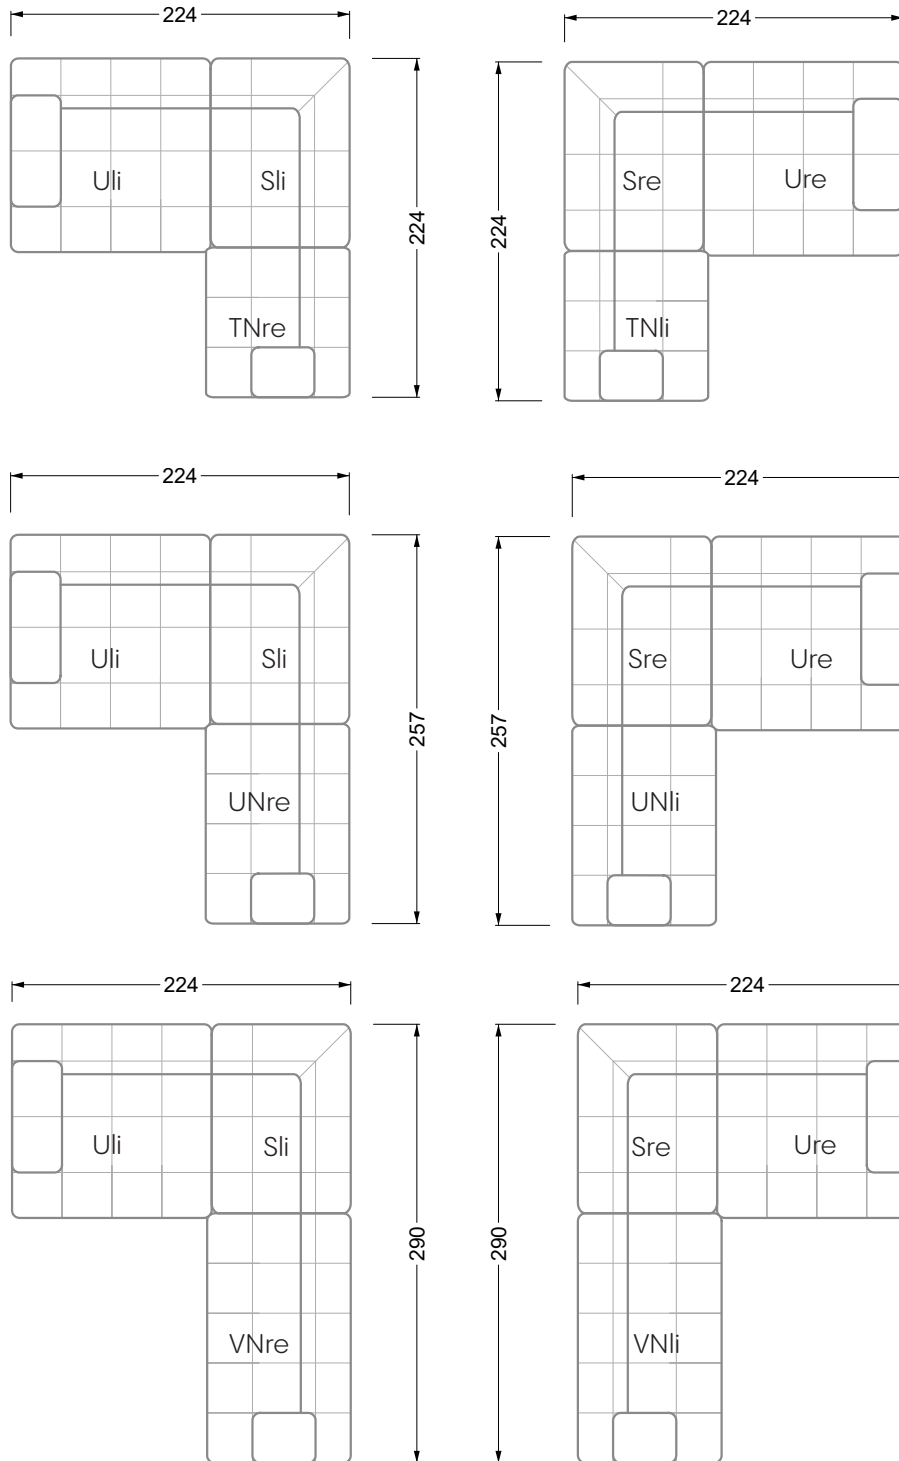

Edgy

107 • Corner sofas with short daybed

Edgy

107 • Corner sofas with long daybed

Edgy

107 • Asymmetrical corner sofas

Edgy

107 • Corner sofas seat depth 64 cm / 104 cm

Ocean 7

158 • Corner sofas seat depth 62 cm

Ocean 7

158 • Corner sofas seat depth 62 / 95 cm

W104-160
bed surface 160 x 200 cm

W104-180
bed surface 180 x 200 cm

W104-200
bed surface 200 x 200 cm

Box spring system mattress

Cold foam mattress

W 129-160
bed surface
160 x 200 cm

W 129-180
bed surface
180 x 200 cm

W 129-200
bed surface
200 x 200 cm

A

RP 129-80

B

RP 129-100

width: 202,5 cm

W 129-160

6-some

width: 243,0 cm

SET 1.3

W 129-160

7-some

width: 283,5 cm