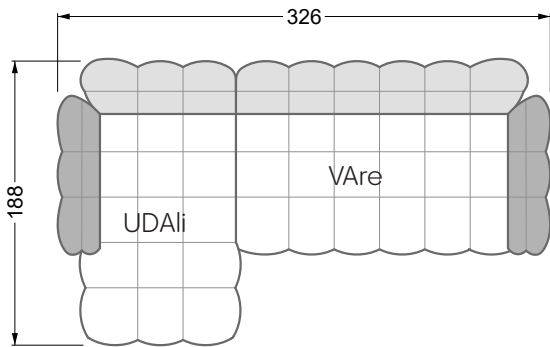

Balao

104 • Corner sofas with long daybed &
assembled backrests

Balao

104 • Corner sofas with short daybed &
assembled backrests

Balao

104 • Corner sofas with short daybed
assembled arm- and backrests

The dimensions apply to free-standing parts.

Edgy

107 • Corner sofas with short daybed

Edgy

107 • Corner sofas with long daybed

Edgy

107 • Asymmetrical corner sofas

Edgy

107 • Corner sofas seat depth 64 cm / 104 cm

width: 202,5 cm

W 129-160

6-some

width: 243,0 cm

SET 1.3

W 129-160

7-some

width: 283,5 cm