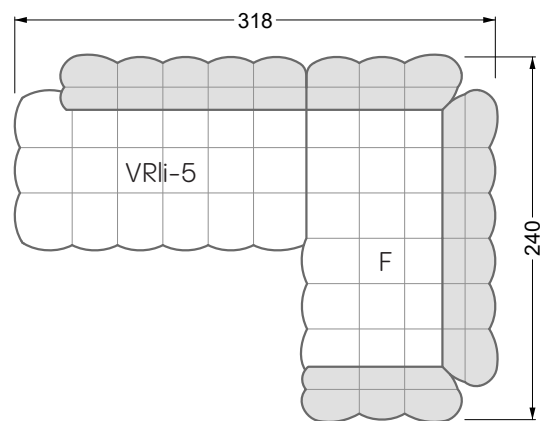

Balao

104 • Corner sofas with long daybed &
assembled backrests

Balao

104 • Corner sofas with short daybed &
assembled backrests

Balao

104 • Corner sofas with short daybed
assembled arm- and backrests

The dimensions apply to free-standing parts.

Edgy

107 • Corner sofas with short daybed

Edgy

107 • Corner sofas with long daybed

Edgy

107 • Asymmetrical corner sofas

Edgy

107 • Corner sofas seat depth 64 cm / 104 cm

G

RP 129-200

W 129-160

W 129-160

W 129-160

4-some

width: 176,0 cm

W 129-160

width: 202,5 cm

W 129-160

6-some

width: 243,0 cm

SET 1.3

W 129-160

7-some

width: 283,5 cm