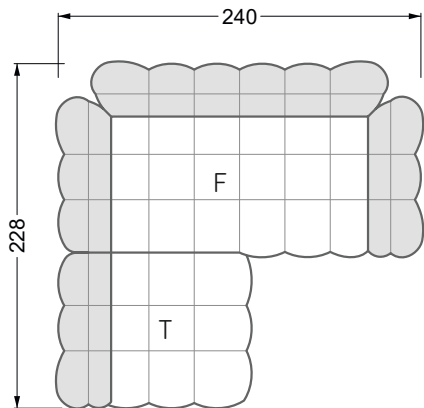

Beds

104 / Balaa0 Bed	123
129 / Creole Bed	124
130 / Fey0 Bed	155
154 / Cloud 7 Bed	156

Couch- & Coffeetables	157
----------------------------------	-----

Armchairs	158
------------------	-----

Dining & Chairs	159
----------------------------	-----

The dimensions apply to free-standing parts.

All sides of the sofa have a genuine upholstered side and can also be placed individually in the room.

If two individual parts are joined together, 6 cm (3 cm per element) must be subtracted on the extension sides, as the foam is compressed during joining.

Width: 283,5 cm

8-some

Width: 324,0 cm

9-some

Width: 364,5 cm

W 129-160

5-some

Width: 202,5 cm

Width: 324,0 cm

9-some

Width: 364,5 cm

W 129-160

5-some

Width: 202,5 cm

6-some

Width: 243,0 cm