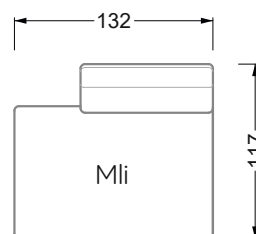

Edgy

107 • Asymmetrical corner sofas

Edgy

107 • Asymmetrical corner sofas

Edgy

107 • Corner sofas seat depth 64 cm / 104 cm

Recommendation for cushions: **D 108 Q**

Recommendation for cushions: **D 108 Q**

Ohlinda

118 • Corner sofas with arm- and backrests

Cocoa Island

119 • Corner sofas seat depth 62cm/95 cm

Cloud 7

154 • Large combinations

Ocean 7

158 • Corner sofas seat depth 95 cm

Ocean 7

158 • Corner sofas seat depth 62 / 95 cm

W104-160
Bed surface 160 x 200 cm

W104-180
Bed surface 180 x 200 cm

W104-200
Bed surface 200 x 200 cm

Box spring system mattress

Cold foam mattress

W 129-160

Bed surface
160 x 200 cm

W 129-180

Bed surface
180 x 200 cm

W 129-200

Bed surface
200 x 200 cm

A
RP 129-80

B
RP 129-100

C
RP 129-120