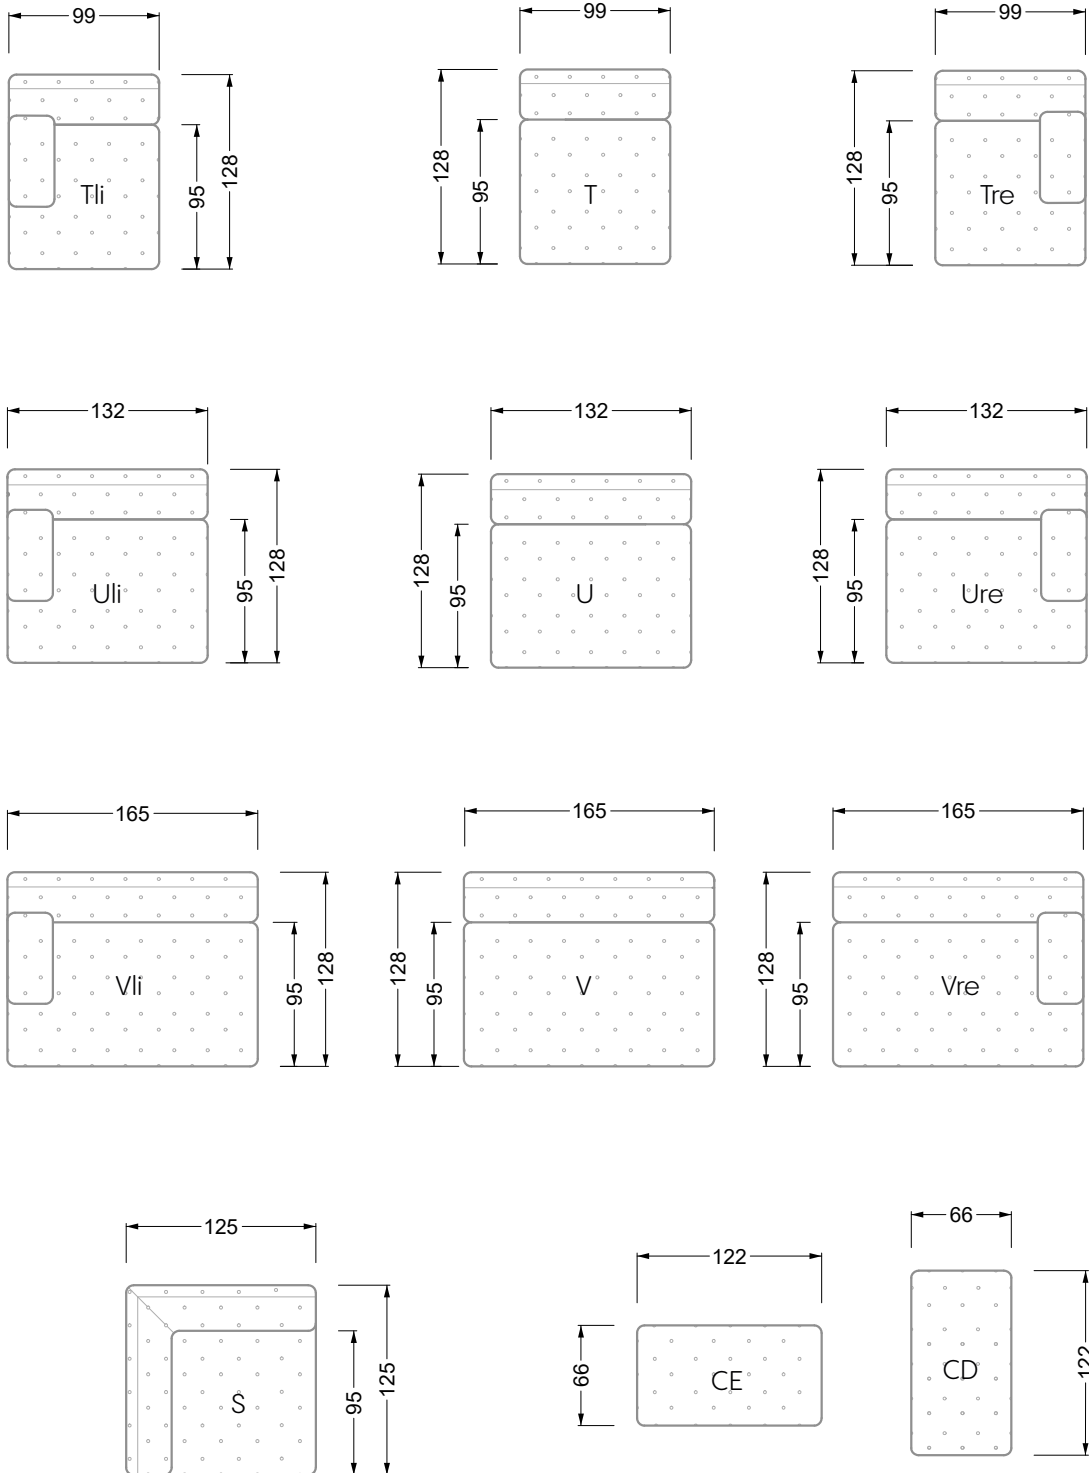

Edgy

107 • Corner sofas with short daybed

Edgy

107 • Corner sofas with long daybed

Edgy

107 • Asymmetrical corner sofas

Edgy

107 • Corner sofas seat depth 64 cm / 104 cm

Edgy

107 • Corner sofas seat depth 64 cm / 104 cm

recommendation for cushions: **D 108 Q**

recommendation for cushions: **D 108 Q**

Cloud 7

154 • Single elements • Longchair

Cloud 7

154 • Large combinations

Ocean 7

158 • Corner sofas seat depth 62 cm

Ocean 7

158 • Corner sofas seat depth 62 / 95 cm

W104-160
bed surface 160 x 200 cm

W104-180
bed surface 180 x 200 cm

W104-200
bed surface 200 x 200 cm

Box spring system mattress

width: 202,5 cm

W 129-160

6-some

width: 243,0 cm

SET 1.3

W 129-160

7-some

width: 283,5 cm