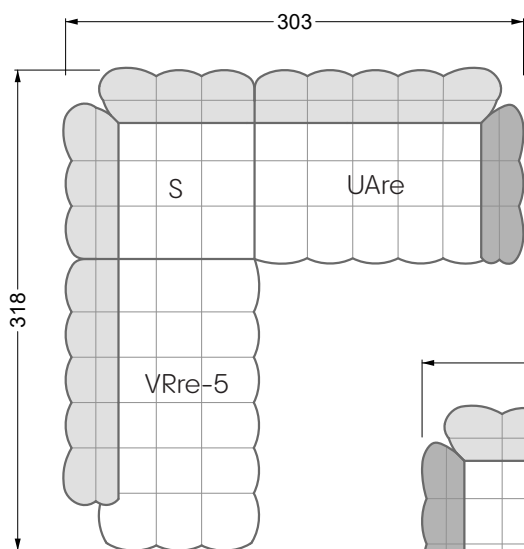

Balao

104 • Corner sofas with long daybed &
assembled backrests

Balao

104 • Corner sofas with short daybed &
assembled backrests

Balao

104 • Corner sofas with short daybed
assembled arm- and backrests

The dimensions apply to free-standing parts.

Edgy

107 • Corner sofas with short daybed

Edgy

107 • Corner sofas with long daybed

Edgy

107 • Asymmetrical corner sofas

Edgy

107 • Corner sofas seat depth 64 cm / 104 cm

width: 202,5 cm

W 129-160

6-some

width: 243,0 cm

SET 1.3

W 129-160

7-some

width: 283,5 cm

6-some

width: 243,0 cm

SET 1.2

W 129-180

7-some

width: 283,5 cm

SET 3

W 129-180