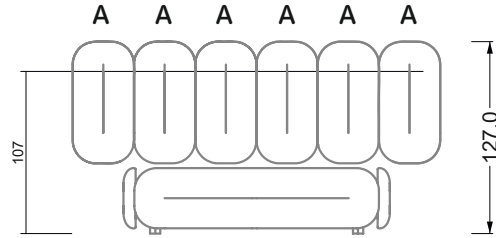

Bed surface
160 x 200 cm

W 129-180

Bed surface
180 x 200 cm

W 129-200

Bed surface
200 x 200 cm

A
RP 129-80

B
RP 129-100

C
RP 129-120

Width: 176,0 cm

W 129-160

5-some

Width: 202,5 cm

6-some

Width: 243,0 cm

W 129-160

7-some

Width: 283,5 cm

8-some

Width: 324,0 cm

9-some

Width: 364,5 cm

W 129-160

5-some

Width: 202,5 cm