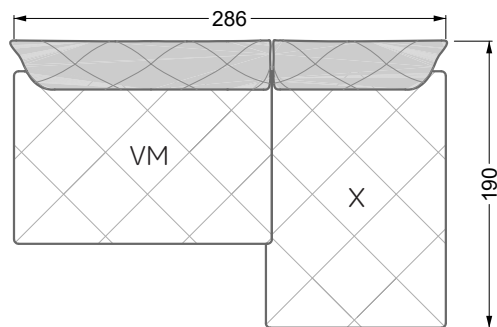

Balao

104 • Corner sofas with long daybed &
assembled backrests

Balao

104 • Corner sofas with short daybed &
assembled backrests

Balao

104 • Corner sofas with short daybed
assembled arm- and backrests

The dimensions apply to free-standing parts.

The add-on parts have an upholstery without rounding on the sides.

The end and individual parts have a rounding on their free sides (6CM).

This means that in case of a free combination of individual parts, 6cm must be deducted from the sides on the frame.

Edgy

107 • Corner sofas with short daybed

Edgy

107 • Corner sofas with long daybed

Edgy

107 • Asymmetrical corner sofas

Edgy

107 • Corner sofas seat depth 64 cm / 104 cm

Edgy

107 • Corner sofas seat depth 64 cm / 104 cm

recommendation for cushions: **D 108 Q**

recommendation for cushions: **D 108 Q**

Cloud 7

154 • Single elements • Longchair

Cloud 7

154 • Large combinations