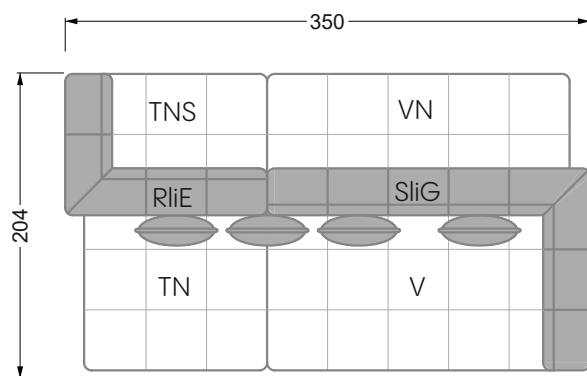

Balao

104 • Corner sofas with short daybed &
assembled backrests

Balao

104 • Corner sofas with short daybed
assembled arm- and backrests

The dimensions apply to free-standing parts.

The add-on parts have an upholstery without rounding on the sides.

The end and individual parts have a rounding on these free sides (6CM).

This means that in case of a free combination of individual parts, 6cm must be deducted from the sides on the frame.

Edgy

107 • Corner sofas with long daybed

Edgy

107 • Asymmetrical corner sofas

Edgy

107 • Asymmetrical corner sofas

Edgy

107 • Corner sofas seat depth 64 cm / 104 cm

Recommendation for cushions: **D 108 Q**

Recommendation for cushions: **D 108 Q**

Ohlinda

118 • Corner sofas with arm- and backrests

Cocoa Island

119 • Corner sofas seat depth 62cm/95 cm

Cloud 7

154 • Large combinations

Ocean 7

158 • Corner sofas seat depth 95 cm