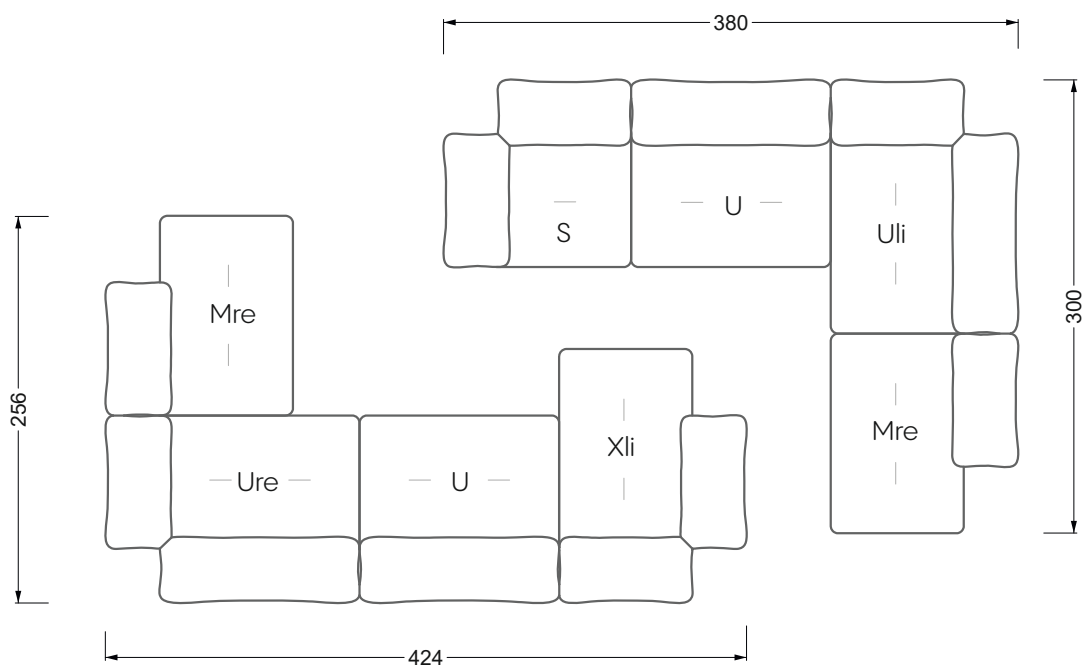

Beds

104 / Balaa0 Bed	123
129 / Creole Bed	124
130 / Fey0 Bed	155
154 / Cloud 7 Bed	156

Couch- & Coffeetables	157
----------------------------------	-----

Armchairs	158
------------------	-----

Dining & Chairs	159
----------------------------	-----

The dimensions apply to free-standing parts.

All sides of the sofa have a genuine upholstered side and can also be placed individually in the room.

If two individual parts are joined together, 6 cm (3 cm per element) must be subtracted on the extension sides, as the foam is compressed during joining.

Balao

104 • Corner sofas with short daybed &
assembled backrests

Balao

104 • Corner sofas with short daybed
assembled arm- and backrests

The dimensions apply to free-standing parts.

The add-on parts have an upholstery without rounding on the sides.

The end and individual parts have a rounding on these free sides (6CM).

This means that in case of a free combination of individual parts, 6cm must be deducted from the sides on the frame.

Edgy

107 • Corner sofas with long daybed