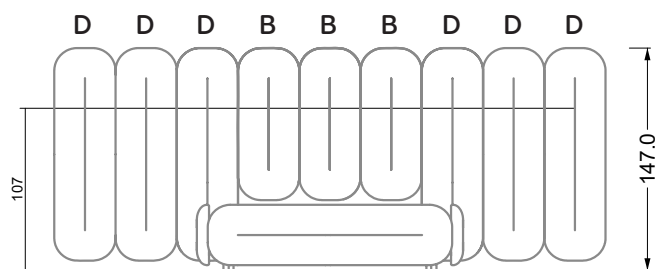

G

RP 129-200

W 129-160

W 129-160

W 129-160

4-some

width: 176,0 cm

W 129-160

5-some
width: 202,5 cm

6-some
width: 243,0 cm

W 129-160

7-some
width: 283,5 cm

8-some
width: 324,0 cm

9-some
width: 364,5 cm

W 129-160

5-some

width: 202,5 cm

W 129-160

6-some

width: 243,0 cm

SET 1.3

W 129-160

7-some

width: 283,5 cm