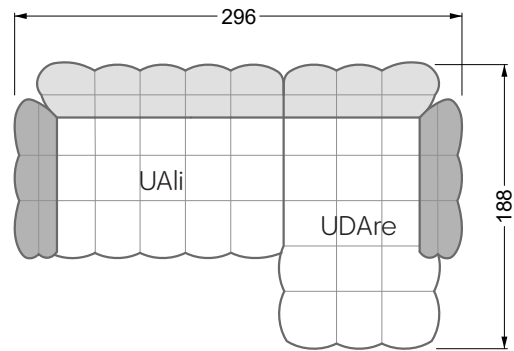

Balao

104 • Corner sofas with long daybed &
assembled backrests

Balao

104 • Corner sofas with short daybed &
assembled backrests

Balao

104 • Corner sofas with short daybed
assembled arm- and backrests

The dimensions apply to free-standing parts.

Edgy

107 • Corner sofas with short daybed

Edgy

107 • Corner sofas with long daybed

Edgy

107 • Asymmetrical corner sofas

Edgy

107 • Corner sofas seat depth 64 cm / 104 cm

width: 202,5 cm

W 129-160

6-some

width: 243,0 cm

SET 1.3

W 129-160

7-some

width: 283,5 cm