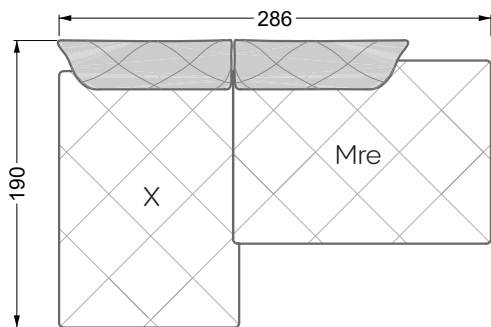

Balao

104 • Corner sofas with long daybed &
assembled backrests

Balao

104 • Corner sofas with short daybed &
assembled backrests

Balao

104 • Corner sofas with short daybed
assembled arm- and backrests

The dimensions apply to free-standing parts.

The add-on parts have an upholstery without rounding on the sides.

The end and individual parts have a rounding on their free sides (6CM).

This means that in case of a free combination of individual parts, 6cm must be deducted from the sides on the frame.

Edgy

107 • Corner sofas with short daybed

Edgy

107 • Corner sofas with long daybed

Edgy

107 • Asymmetrical corner sofas

Edgy

107 • Corner sofas seat depth 64 cm / 104 cm

Edgy

107 • Corner sofas seat depth 64 cm / 104 cm

recommendation for cushions: **D 108 Q**

recommendation for cushions: **D 108 Q**

Cloud 7

154 • Single elements • Longchair

Cloud 7

154 • Large combinations