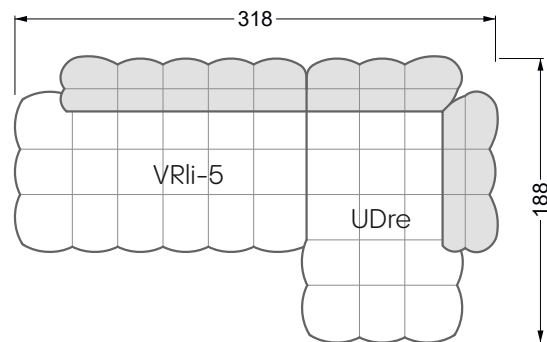

The dimensions apply to free-standing parts.

All sides of the sofa have a genuine upholstered side and can also be placed individually in the room.

If two individual parts are joined together, 6 cm (3 cm per element) must be subtracted on the extension sides, as the foam is compressed during joining.

Balao

104 • Corner sofas with short daybed &
assembled backrests

Balao

104 • Corner sofas with short daybed
assembled arm- and backrests

The dimensions apply to free-standing parts.

The add-on parts have an upholstery without rounding on the sides.

The end and individual parts have a rounding on these free sides (6CM).

This means that in case of a free combination of individual parts, 6cm must be deducted from the sides on the frame.

Edgy

107 • Corner sofas with long daybed

5-some

Width: 202,5 cm

6-some

Width: 243,0 cm

SET 2.2

W 129-180

7-some

Width: 283,5 cm