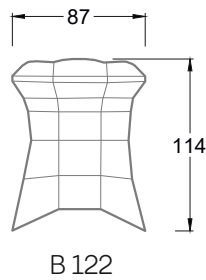

5-some

Width: 202,5 cm

6-some

Width: 243,0 cm

SET 2.1

W 129-200

7-some

Width: 283,5 cm

8-some

Width: 324,0 cm

9-some

Width: 364,5 cm

W130-160

Bed surface 160 x 200 cm

W130-180

Bed surface 180 x 200 cm

W130-200

Bed surface 200 x 200 cm

W154-160

Bed surface 160 x 200 cm

W154-180

Bed surface 180 x 200 cm

W154-200

Bed surface 200 x 200 cm

Cassia 156
Armchair

C 122

C 156

Cassia 156
Chair
Rotatable

B 156
with armrests

Ohlinda 118
Chair

A 118
without armrests

B 118
with armrests