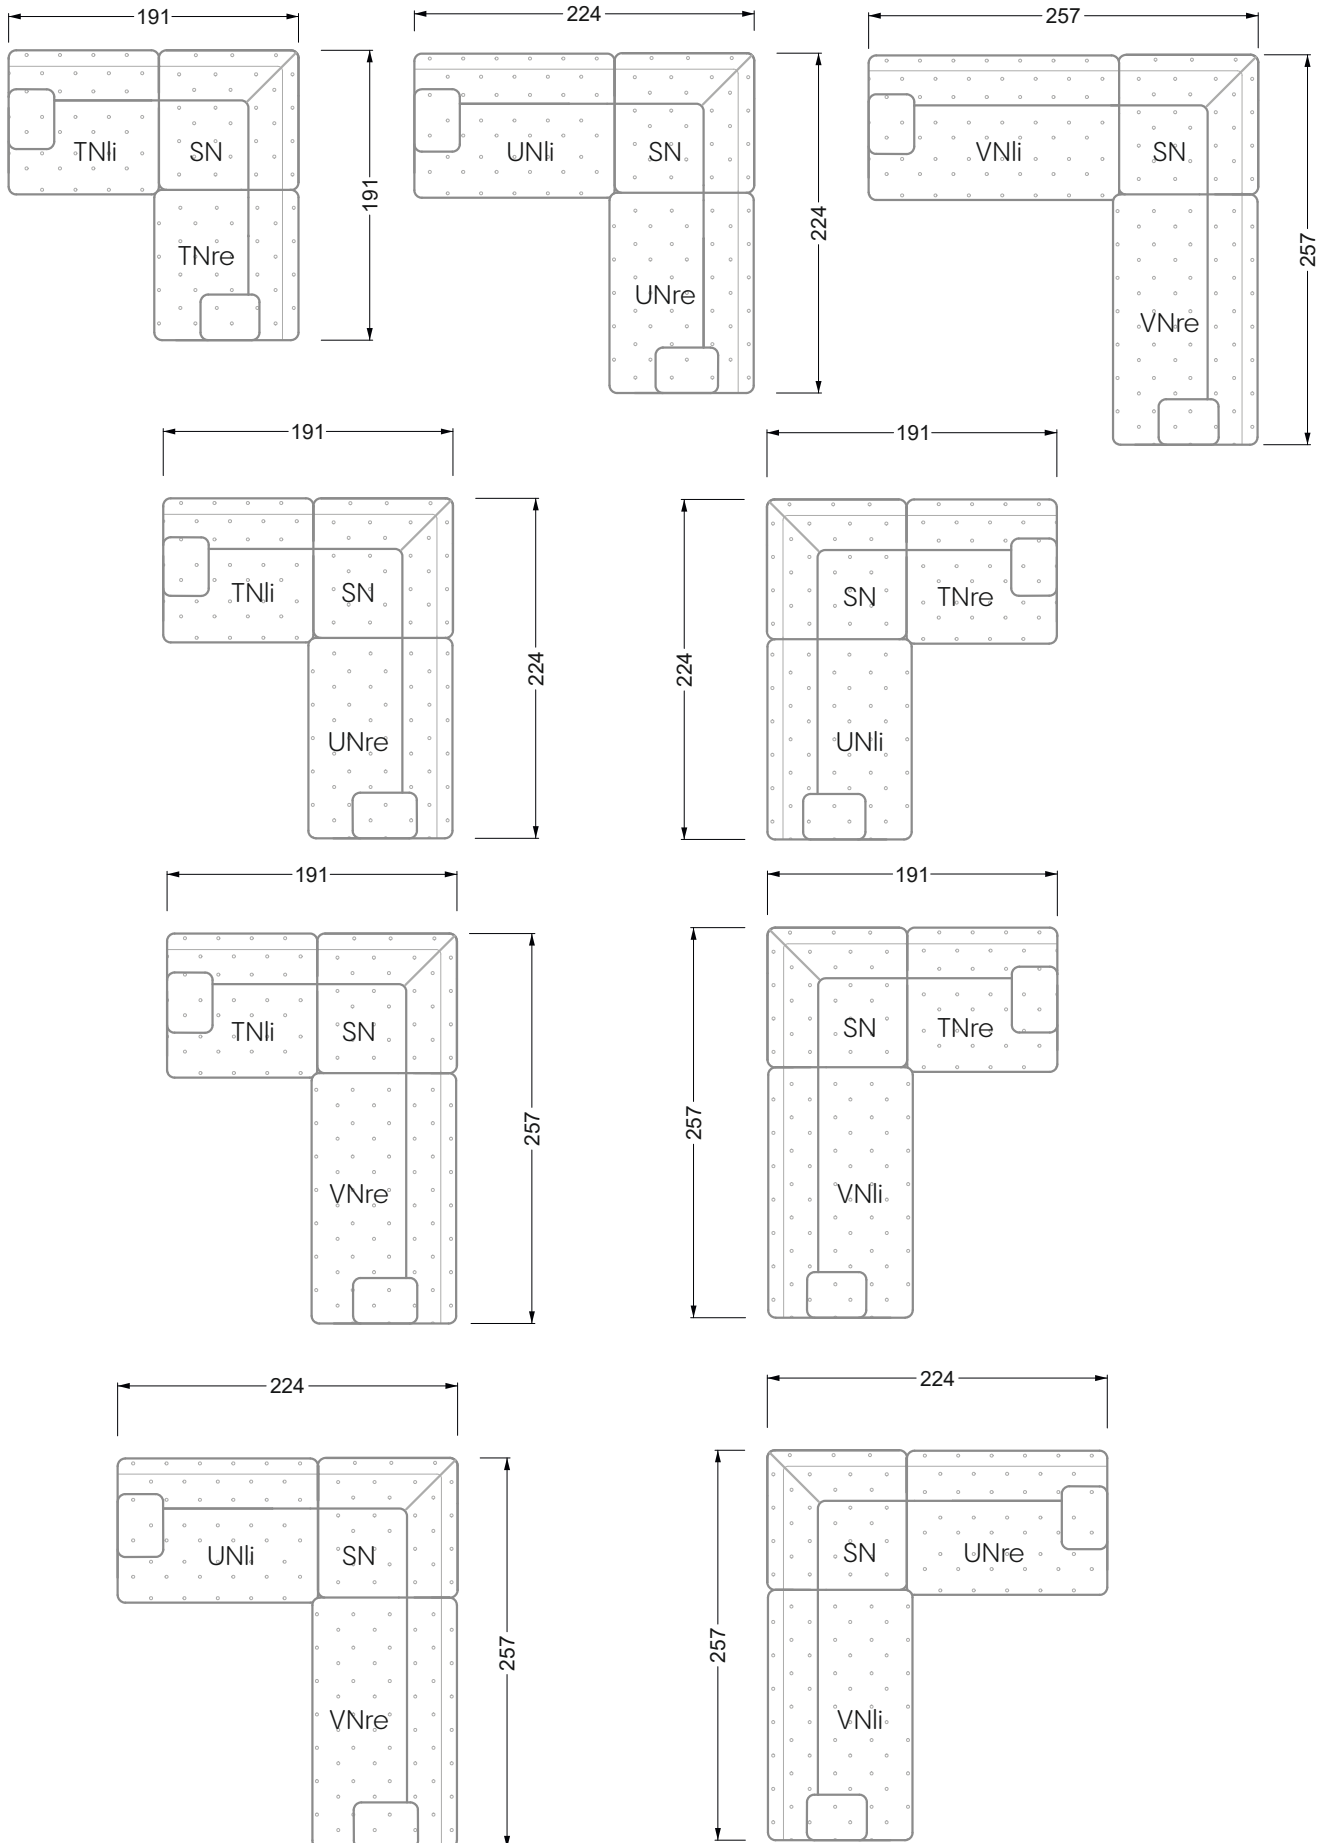

Edgy

107 • Asymmetrical corner sofas

Edgy

107 • Asymmetrical corner sofas

Edgy

107 • Corner sofas seat depth 64 cm / 104 cm

Recommendation for cushions: **D 108 Q**

Recommendation for cushions: **D 108 Q**

Ohlinda

118 • Corner sofas with arm- and backrests

Cocoa Island

119 • Corner sofas seat depth 62cm/95 cm

Cloud 7

154 • Large combinations

Ocean 7

158 • Corner sofas seat depth 95 cm

Ocean 7

158 • Corner sofas seat depth 62 / 95 cm

W104-160
Bed surface 160 x 200 cm

W104-180
Bed surface 180 x 200 cm

W104-200
Bed surface 200 x 200 cm

Box spring system mattress

Cold foam mattress

W 129-160

Bed surface
160 x 200 cm

W 129-180

Bed surface
180 x 200 cm

W 129-200

Bed surface
200 x 200 cm

A
RP 129-80

B
RP 129-100

C
RP 129-120