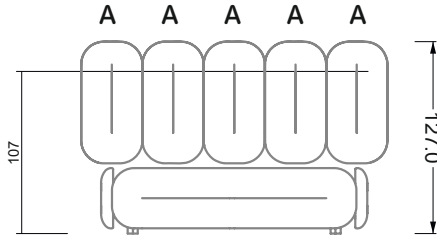

Bed surface
160 x 200 cm

W 129-180

Bed surface
180 x 200 cm

W 129-200

Bed surface
200 x 200 cm

A
RP 129-80

B
RP 129-100

C
RP 129-120

Width: 176,0 cm

W 129-160

5-some

Width: 202,5 cm

6-some

Width: 243,0 cm

W 129-160

7-some

Width: 283,5 cm

8-some

Width: 324,0 cm

9-some

Width: 364,5 cm

W 129-160

5-some

Width: 202,5 cm