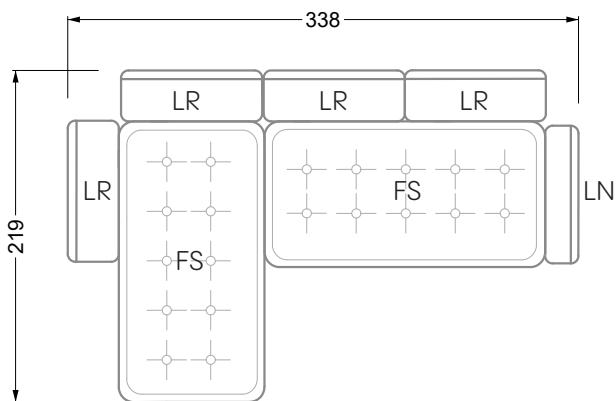

Balao

104 • Corner sofas with long daybed &
assembled backrests

Balao

104 • Corner sofas with short daybed &
assembled backrests

Balao

104 • Corner sofas with short daybed
assembled arm- and backrests

The dimensions apply to free-standing parts.

Edgy

107 • Corner sofas with short daybed

Edgy

107 • Corner sofas with long daybed

Edgy

107 • Asymmetrical corner sofas

Edgy

107 • Corner sofas seat depth 64 cm / 104 cm

Edgy

107 • Corner sofas seat depth 64 cm / 104 cm

recommendation for cushions: **D 108 Q**

recommendation for cushions: **D 108 Q**

Cloud 7

154 • Single elements • Longchair

Cloud 7

154 • Large combinations

Ocean 7

158 • Corner sofas seat depth 62 cm

Ocean 7

158 • Corner sofas seat depth 62 / 95 cm

W104-160
bed surface 160 x 200 cm

W104-180
bed surface 180 x 200 cm

W104-200
bed surface 200 x 200 cm

Box spring system mattress