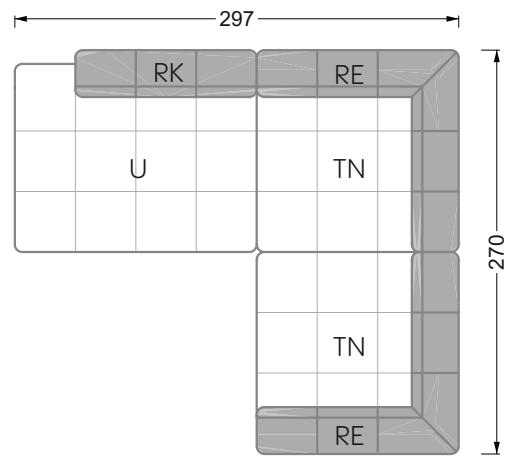

Balao

104 • Corner sofas with short daybed &
assembled backrests

Balao

104 • Corner sofas with short daybed
assembled arm- and backrests

The dimensions apply to free-standing parts.

The add-on parts have an upholstery without rounding on the sides.

The end and individual parts have a rounding on these free sides (6CM).

This means that in case of a free combination of individual parts, 6cm must be deducted from the sides on the frame.

Edgy

107 • Corner sofas with long daybed

Edgy

107 • Asymmetrical corner sofas

Edgy

107 • Asymmetrical corner sofas

Edgy

107 • Corner sofas seat depth 64 cm / 104 cm

Recommendation for cushions: **D 108 Q**

Recommendation for cushions: **D 108 Q**

Ohlinda

118 • Corner sofas with arm- and backrests

Cocoa Island

119 • Corner sofas seat depth 62cm/95 cm

Cloud 7

154 • Large combinations

Ocean 7

158 • Corner sofas seat depth 95 cm