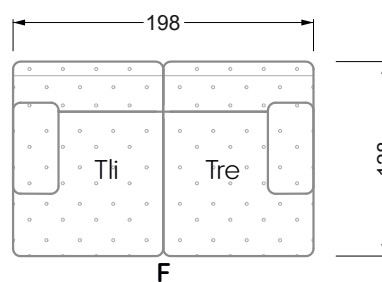

Edgy

107 • Asymmetrical corner sofas

Edgy

107 • Asymmetrical corner sofas

Edgy

107 • Corner sofas seat depth 64 cm / 104 cm

Recommendation for cushions: **D 108 Q**

Recommendation for cushions: **D 108 Q**

Ohlinda

118 • Corner sofas with arm- and backrests

Cocoa Island

119 • Corner sofas seat depth 62cm/95 cm

Cloud 7

154 • Large combinations

Ocean 7

158 • Corner sofas seat depth 95 cm

Ocean 7

158 • Corner sofas seat depth 62 / 95 cm

W104-160
Bed surface 160 x 200 cm

W104-180
Bed surface 180 x 200 cm

W104-200
Bed surface 200 x 200 cm

Box spring system mattress

Cold foam mattress

W 129-160

Bed surface
160 x 200 cm

W 129-180

Bed surface
180 x 200 cm

W 129-200

Bed surface
200 x 200 cm

A
RP 129-80

B
RP 129-100

C
RP 129-120