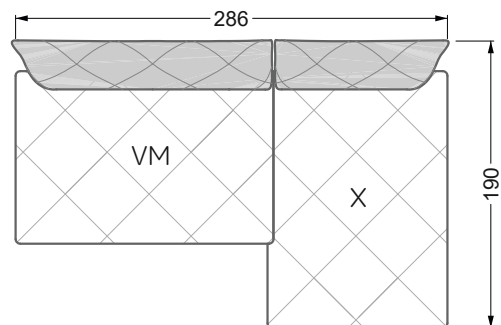

Balao

104 • Corner sofas with short daybed &
assembled backrests

Balao

104 • Corner sofas with short daybed
assembled arm- and backrests

The dimensions apply to free-standing parts.

The add-on parts have an upholstery without rounding on the sides.

The end and individual parts have a rounding on these free sides (6CM).

This means that in case of a free combination of individual parts, 6cm must be deducted from the sides on the frame.

Edgy

107 • Corner sofas with long daybed

Edgy

107 • Asymmetrical corner sofas

Edgy

107 • Asymmetrical corner sofas

Edgy

107 • Corner sofas seat depth 64 cm / 104 cm

Recommendation for cushions: **D 108 Q**

Recommendation for cushions: **D 108 Q**

Ohlinda

118 • Corner sofas with arm- and backrests

Cocoa Island

119 • Corner sofas seat depth 62cm/95 cm

Cloud 7

154 • Large combinations

Ocean 7

158 • Corner sofas seat depth 95 cm