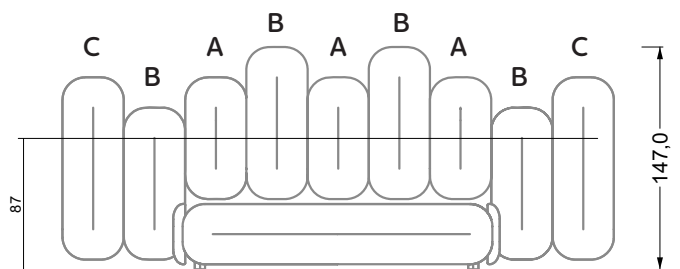

6-some

width: 243,0 cm

SET 2.1

W 129-200

7-some

width: 283,5 cm

8-some

width: 324,0 cm

9-some

width: 364,5 cm

W130-160
Bed surface 160 x 200 cm

W130-180
Bed surface 180 x 200 cm

W130-200
Bed surface 200 x 200 cm

W154-160
Bed surface 160 x 200 cm

W154-180
Bed surface 180 x 200 cm

W154-200
Bed surface 200 x 200 cm