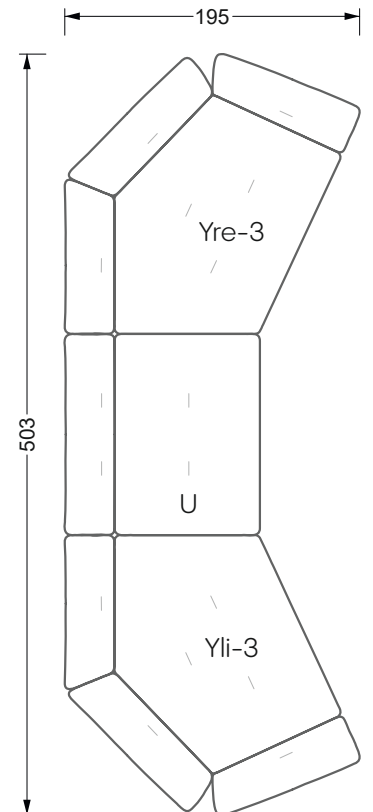

The dimensions apply to free-standing parts.

All sides of the sofa have a genuine upholstered side and can also be placed individually in the room.

If two individual parts are joined together, 6 cm (3 cm per element) must be subtracted on the extension sides, as the foam is compressed during joining.

Balao

104 • Corner sofas with short daybed &
assembled backrests

Balao

104 • Corner sofas with short daybed
assembled arm- and backrests

The dimensions apply to free-standing parts.

The add-on parts have an upholstery without rounding on the sides.

W 129-160

6-some

Width: 243,0 cm

W 129-160

7-some

Width: 283,5 cm

W 129-160

8-some

SET 2.3

W 129-160

7-some

Width: 283,5 cm

8-some

Width: 324,0 cm

9-some

Width: 364,5 cm