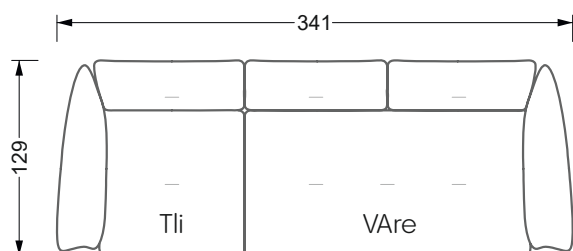

Beds

104 / Balaa0 Bed	123
129 / Creole Bed	124
130 / Fey0 Bed	155
154 / Cloud 7 Bed	156

Couch- & Coffeetables	157
----------------------------------	-----

Armchairs	158
------------------	-----

Dining & Chairs	159
----------------------------	-----

The dimensions apply to free-standing parts.

All sides of the sofa have a genuine upholstered side and can also be placed individually in the room.

If two individual parts are joined together, 6 cm (3 cm per element) must be subtracted on the extension sides, as the foam is compressed during joining.

Balao

104 • Corner sofas with short daybed &
assembled backrests

Balao

104 • Corner sofas with short daybed
assembled arm- and backrests

The dimensions apply to free-standing parts.

The add-on parts have an upholstery without rounding on the sides.