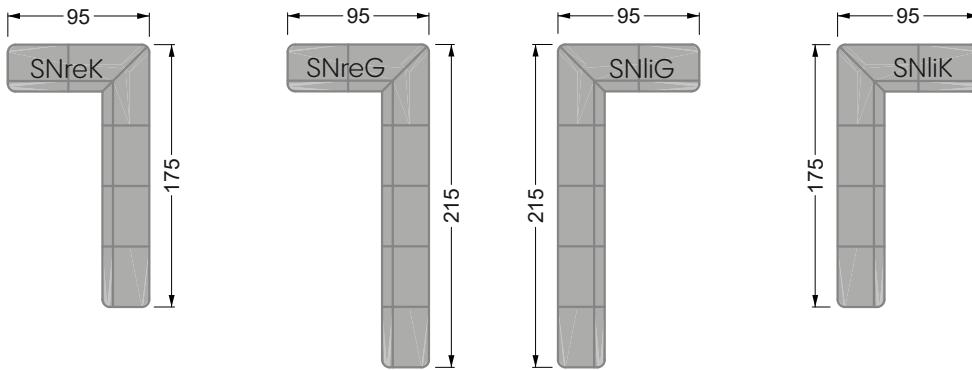

Balao

104 • Corner sofas with short daybed &
assembled backrests

Balao

104 • Corner sofas with short daybed
assembled arm- and backrests

The dimensions apply to free-standing parts.

The add-on parts have an upholstery without rounding on the sides.

The end and individual parts have a rounding on these free sides (6CM).

This means that in case of a free combination of individual parts, 6cm must be deducted from the sides on the frame.

Edgy

107 • Corner sofas with long daybed

Edgy

107 • Asymmetrical corner sofas

Edgy

107 • Asymmetrical corner sofas

Edgy

107 • Corner sofas seat depth 64 cm / 104 cm

Recommendation for cushions: **D 108 Q**

Recommendation for cushions: **D 108 Q**