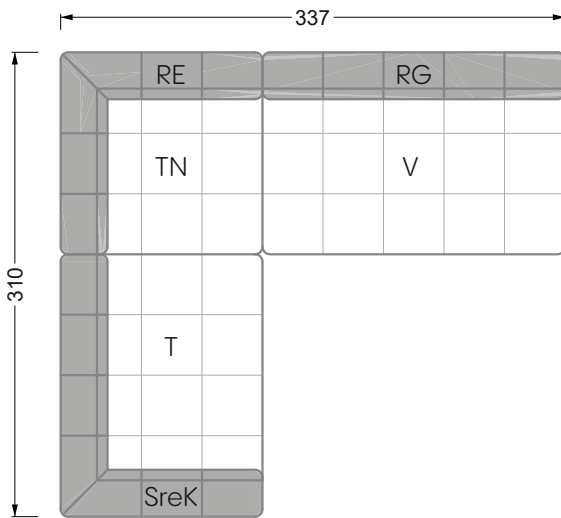

Balao

104 • Corner sofas with short daybed &
assembled backrests

Balao

104 • Corner sofas with short daybed
assembled arm- and backrests

The dimensions apply to free-standing parts.

The add-on parts have an upholstery without rounding on the sides.

The end and individual parts have a rounding on these free sides (6CM).

This means that in case of a free combination of individual parts, 6cm must be deducted from the sides on the frame.

Edgy

107 • Corner sofas with long daybed

Edgy

107 • Asymmetrical corner sofas

Edgy

107 • Asymmetrical corner sofas

Edgy

107 • Corner sofas seat depth 64 cm / 104 cm

Recommendation for cushions: **D 108 Q**

Recommendation for cushions: **D 108 Q**

Ohlinda

118 • Corner sofas with arm- and backrests

Cocoa Island

119 • Corner sofas seat depth 62cm/95 cm

Cloud 7

154 • Large combinations

Ocean 7

158 • Corner sofas seat depth 95 cm