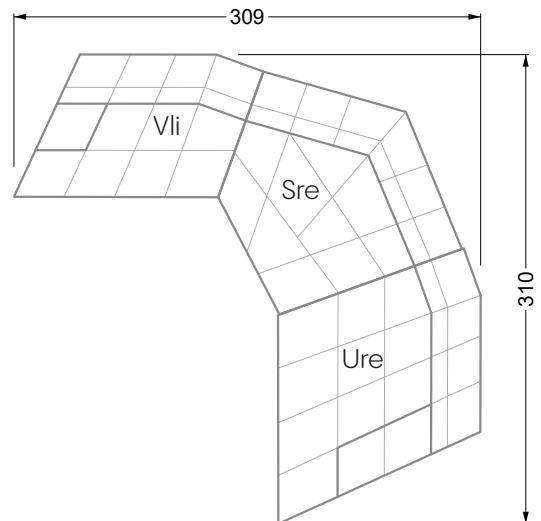

Edgy

107 • Corner sofas with short daybed

Edgy

107 • Corner sofas with long daybed

Edgy

107 • Asymmetrical corner sofas

Edgy

107 • Corner sofas seat depth 64 cm / 104 cm

Edgy

107 • Corner sofas seat depth 64 cm / 104 cm

recommendation for cushions: **D 108 Q**

recommendation for cushions: **D 108 Q**

Cloud 7

154 • Single elements • Longchair

Cloud 7

154 • Large combinations

Ocean 7

158 • Corner sofas seat depth 62 cm

Ocean 7

158 • Corner sofas seat depth 62 / 95 cm

W104-160
bed surface 160 x 200 cm

W104-180
bed surface 180 x 200 cm

W104-200
bed surface 200 x 200 cm

Box spring system mattress

Cold foam mattress

W 129-160
bed surface
160 x 200 cm

W 129-180
bed surface
180 x 200 cm

W 129-200
bed surface
200 x 200 cm

A

RP 129-80

B

RP 129-100