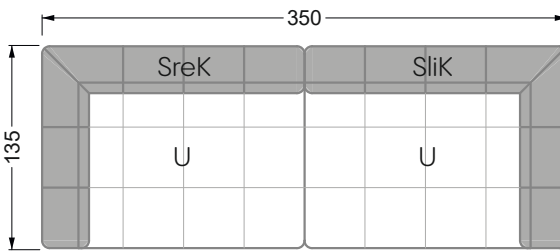

Balao

104 • Corner sofas with short daybed &
assembled backrests

Balao

104 • Corner sofas with short daybed
assembled arm- and backrests

The dimensions apply to free-standing parts.

The add-on parts have an upholstery without rounding on the sides.

The end and individual parts have a rounding on these free sides (6CM).

This means that in case of a free combination of individual parts, 6cm must be deducted from the sides on the frame.

Edgy

107 • Corner sofas with long daybed

Edgy

107 • Asymmetrical corner sofas

Edgy

107 • Asymmetrical corner sofas

Edgy

107 • Corner sofas seat depth 64 cm / 104 cm

Recommendation for cushions: **D 108 Q**

Recommendation for cushions: **D 108 Q**

Ohlinda

118 • Corner sofas with arm- and backrests

Cocoa Island

119 • Corner sofas seat depth 62cm/95 cm

Cloud 7

154 • Large combinations

Ocean 7

158 • Corner sofas seat depth 95 cm