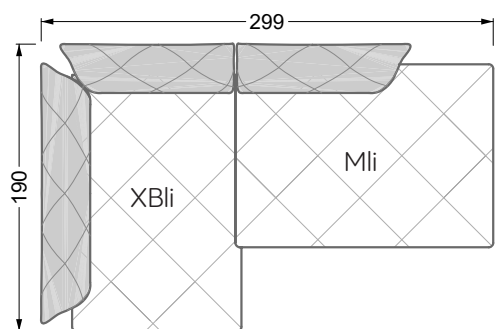

Balao

104 • Corner sofas with long daybed &
assembled backrests

Balao

104 • Corner sofas with short daybed &
assembled backrests

Balao

104 • Corner sofas with short daybed
assembled arm- and backrests

The dimensions apply to free-standing parts.

The add-on parts have an upholstery without rounding on the sides.

The end and individual parts have a rounding on their free sides (6CM).

This means that in case of a free combination of individual parts, 6cm must be deducted from the sides on the frame.

Edgy

107 • Corner sofas with short daybed

Edgy

107 • Corner sofas with long daybed

Edgy

107 • Asymmetrical corner sofas

Edgy

107 • Corner sofas seat depth 64 cm / 104 cm

Edgy

107 • Corner sofas seat depth 64 cm / 104 cm

recommendation for cushions: **D 108 Q**

recommendation for cushions: **D 108 Q**

Cloud 7

154 • Single elements • Longchair

Cloud 7

154 • Large combinations