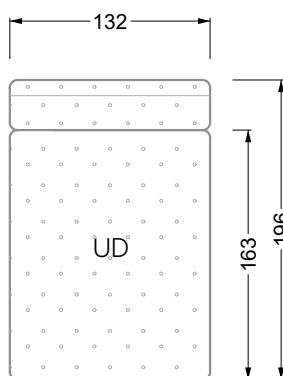

Edgy

107 • Corner sofas seat depth 64 cm / 104 cm

recommendation for cushions: **D 108 Q**

recommendation for cushions: **D 108 Q**

Cloud 7

154 • Single elements • Longchair

Cloud 7

154 • Large combinations

Cold foam mattress

W 129-160
bed surface
160 x 200 cm

W 129-180
bed surface
180 x 200 cm

W 129-200
bed surface
200 x 200 cm

A

RP 129-80

B

RP 129-100

G

RP 129-200

W 129-160

W 129-160

W 129-160

4-some

width: 176,0 cm

W 129-160

width: 202,5 cm

W 129-160

6-some

width: 243,0 cm

SET 1.3

W 129-160

7-some

width: 283,5 cm