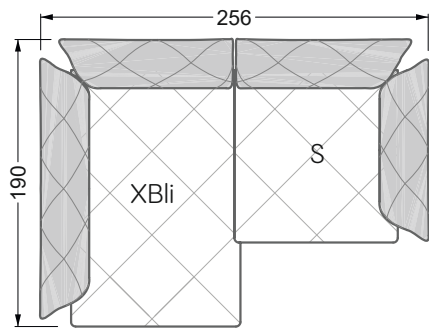

The dimensions apply to free-standing parts.

All sides of the sofa have a genuine upholstered side and can also be placed individually in the room.

If two individual parts are joined together, 6 cm (3 cm per element) must be subtracted on the extension sides, as the foam is compressed during joining.

Balao

104 • Corner sofas with short daybed &
assembled backrests

Balao

104 • Corner sofas with short daybed
assembled arm- and backrests

The dimensions apply to free-standing parts.

The add-on parts have an upholstery without rounding on the sides.

The end and individual parts have a rounding on these free sides (6CM).

This means that in case of a free combination of individual parts, 6cm must be deducted from the sides on the frame.

Edgy

107 • Corner sofas with long daybed

Edgy

107 • Asymmetrical corner sofas

Edgy

107 • Asymmetrical corner sofas

Edgy

107 • Corner sofas seat depth 64 cm / 104 cm

Recommendation for cushions: **D 108 Q**

Recommendation for cushions: **D 108 Q**