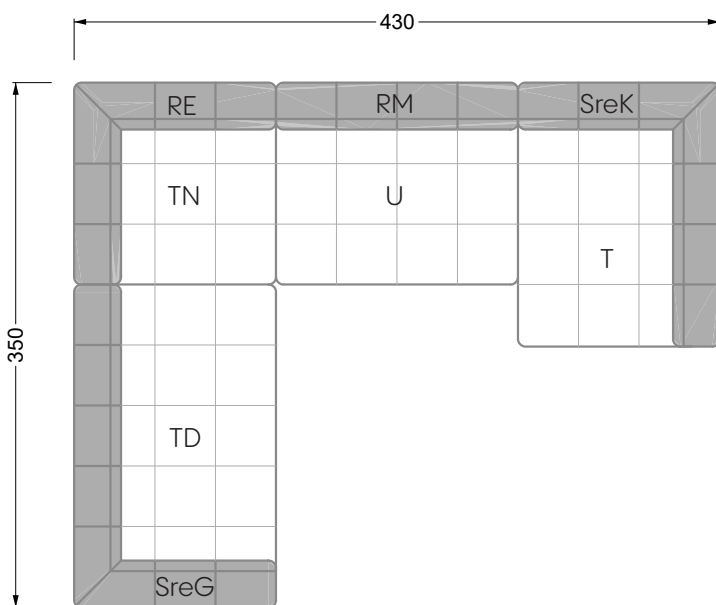

Balao

104 • Corner sofas with long daybed &
assembled backrests

Balao

104 • Corner sofas with short daybed &
assembled backrests

Balao

104 • Corner sofas with short daybed
assembled arm- and backrests

The dimensions apply to free-standing parts.

Edgy

107 • Corner sofas with short daybed

Edgy

107 • Corner sofas with long daybed

Edgy

107 • Asymmetrical corner sofas

Edgy

107 • Corner sofas seat depth 64 cm / 104 cm

Edgy

107 • Corner sofas seat depth 64 cm / 104 cm

recommendation for cushions: **D 108 Q**

recommendation for cushions: **D 108 Q**

Cloud 7

154 • Single elements • Longchair

Cloud 7

154 • Large combinations

Ocean 7

158 • Corner sofas seat depth 62 cm

Ocean 7

158 • Corner sofas seat depth 62 / 95 cm

W104-160
bed surface 160 x 200 cm

W104-180
bed surface 180 x 200 cm

W104-200
bed surface 200 x 200 cm

Box spring system mattress