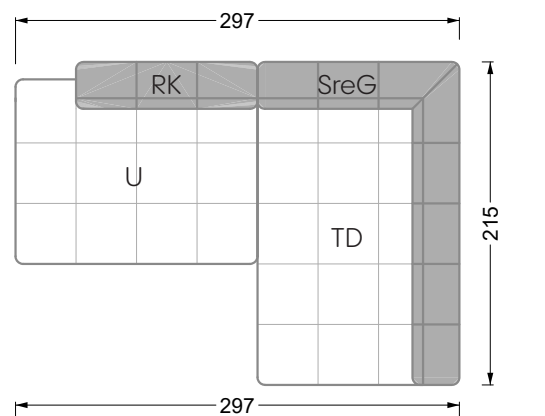

Balao

104 • Corner sofas with long daybed &
assembled backrests

Balao

104 • Corner sofas with short daybed &
assembled backrests

Balao

104 • Corner sofas with short daybed
assembled arm- and backrests

The dimensions apply to free-standing parts.

The add-on parts have an upholstery without rounding on the sides.

The end and individual parts have a rounding on their free sides (6CM).

This means that in case of a free combination of individual parts, 6cm must be deducted from the sides on the frame.

Edgy

107 • Corner sofas with short daybed

Edgy

107 • Corner sofas with long daybed

Edgy

107 • Asymmetrical corner sofas

Edgy

107 • Corner sofas seat depth 64 cm / 104 cm

Edgy

107 • Corner sofas seat depth 64 cm / 104 cm

recommendation for cushions: **D 108 Q**

recommendation for cushions: **D 108 Q**

Cloud 7

154 • Single elements • Longchair

Cloud 7

154 • Large combinations