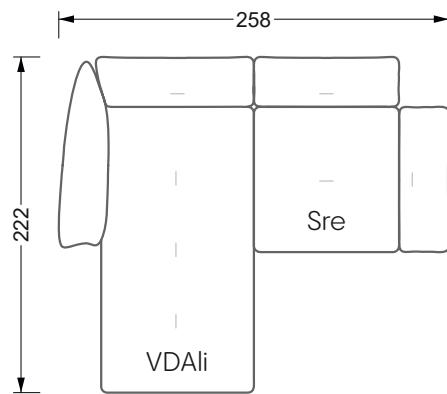

Beds

104 / Balaa0 Bed	123
129 / Creole Bed	124
130 / Fey0 Bed	155
154 / Cloud 7 Bed	156

Couch- & Coffeetables	157
----------------------------------	-----

Armchairs	158
------------------	-----

Dining & Chairs	159
----------------------------	-----

The dimensions apply to free-standing parts.

All sides of the sofa have a genuine upholstered side and can also be placed individually in the room.

If two individual parts are joined together, 6 cm (3 cm per element) must be subtracted on the extension sides, as the foam is compressed during joining.

Balao

104 • Corner sofas with short daybed &
assembled backrests

Balao

104 • Corner sofas with short daybed
assembled arm- and backrests

The dimensions apply to free-standing parts.

The add-on parts have an upholstery without rounding on the sides.

Width: 324,0 cm

9-some

Width: 364,5 cm

W 129-160

5-some

Width: 202,5 cm

6-some

Width: 243,0 cm