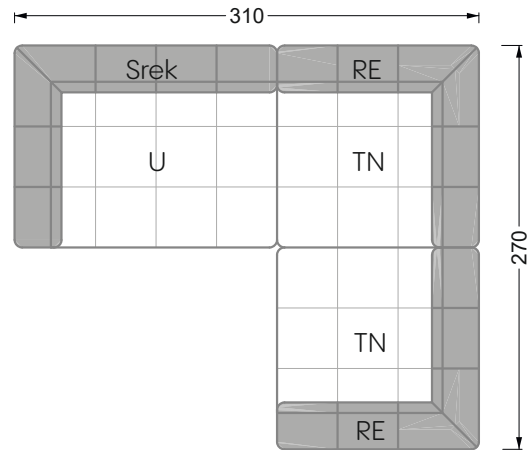

Balao

104 • Corner sofas with short daybed &
assembled backrests

Balao

104 • Corner sofas with short daybed
assembled arm- and backrests

The dimensions apply to free-standing parts.

The add-on parts have an upholstery without rounding on the sides.

The end and individual parts have a rounding on these free sides (6CM).

This means that in case of a free combination of individual parts, 6cm must be deducted from the sides on the frame.

Edgy

107 • Corner sofas with long daybed

Edgy

107 • Asymmetrical corner sofas

Edgy

107 • Asymmetrical corner sofas

Edgy

107 • Corner sofas seat depth 64 cm / 104 cm

Recommendation for cushions: **D 108 Q**

Recommendation for cushions: **D 108 Q**

Ohlinda

118 • Corner sofas with arm- and backrests

Cocoa Island

119 • Corner sofas seat depth 62cm/95 cm

Cloud 7

154 • Large combinations

Ocean 7

158 • Corner sofas seat depth 95 cm