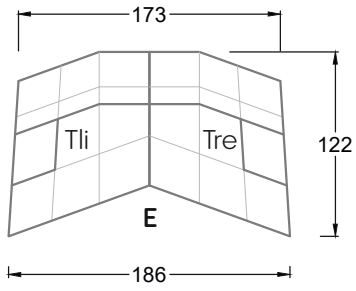

Edgy

107 • Asymmetrical corner sofas

Edgy

107 • Asymmetrical corner sofas

Edgy

107 • Corner sofas seat depth 64 cm / 104 cm

Recommendation for cushions: **D 108 Q**

Recommendation for cushions: **D 108 Q**

Ohlinda

118 • Corner sofas with arm- and backrests

Cocoa Island

119 • Corner sofas seat depth 62cm/95 cm

Cloud 7

154 • Large combinations

Ocean 7

158 • Corner sofas seat depth 95 cm

Ocean 7

158 • Corner sofas seat depth 62 / 95 cm

W104-160
Bed surface 160 x 200 cm

W104-180
Bed surface 180 x 200 cm

W104-200
Bed surface 200 x 200 cm

Box spring system mattress

Cold foam mattress

W 129-160

Bed surface
160 x 200 cm

W 129-180

Bed surface
180 x 200 cm

W 129-200

Bed surface
200 x 200 cm

A
RP 129-80

B
RP 129-100

C
RP 129-120