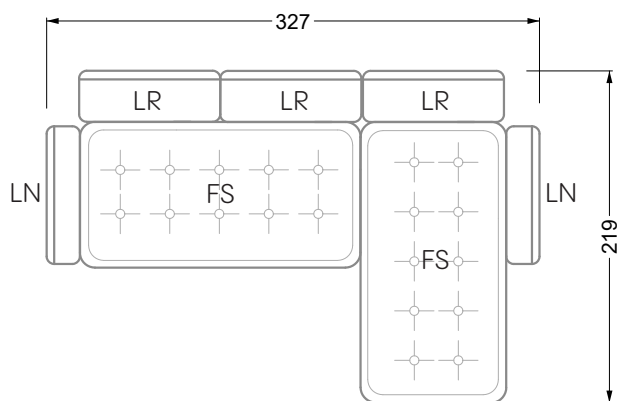

Balao

104 • Corner sofas with long daybed &
assembled backrests

Balao

104 • Corner sofas with short daybed &
assembled backrests

Balao

104 • Corner sofas with short daybed
assembled arm- and backrests

The dimensions apply to free-standing parts.

Edgy

107 • Corner sofas with short daybed

Edgy

107 • Corner sofas with long daybed

Edgy

107 • Asymmetrical corner sofas

Edgy

107 • Corner sofas seat depth 64 cm / 104 cm

Edgy

107 • Corner sofas seat depth 64 cm / 104 cm

recommendation for cushions: **D 108 Q**

recommendation for cushions: **D 108 Q**

Cloud 7

154 • Single elements • Longchair

Cloud 7

154 • Large combinations

Ocean 7

158 • Corner sofas seat depth 62 cm

Ocean 7

158 • Corner sofas seat depth 62 / 95 cm

W104-160
bed surface 160 x 200 cm

W104-180
bed surface 180 x 200 cm

W104-200
bed surface 200 x 200 cm

Box spring system mattress