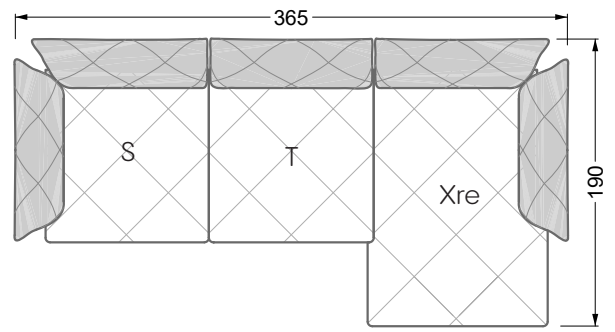

Balao

104 • Corner sofas with long daybed &
assembled backrests

Balao

104 • Corner sofas with short daybed &
assembled backrests

Balao

104 • Corner sofas with short daybed
assembled arm- and backrests

The dimensions apply to free-standing parts.

The add-on parts have an upholstery without rounding on the sides.

The end and individual parts have a rounding on their free sides (6CM).

This means that in case of a free combination of individual parts, 6cm must be deducted from the sides on the frame.

Edgy

107 • Corner sofas with short daybed

Edgy

107 • Corner sofas with long daybed

Edgy

107 • Asymmetrical corner sofas

Edgy

107 • Corner sofas seat depth 64 cm / 104 cm

Edgy

107 • Corner sofas seat depth 64 cm / 104 cm

recommendation for cushions: **D 108 Q**

recommendation for cushions: **D 108 Q**

Cloud 7

154 • Single elements • Longchair

Cloud 7

154 • Large combinations