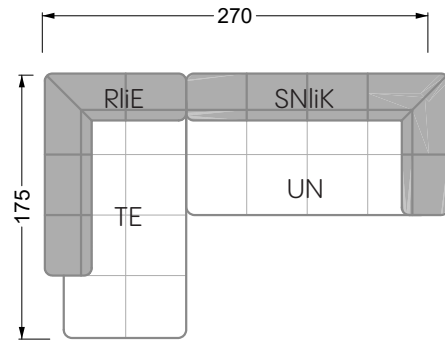

Balao

104 • Corner sofas with long daybed &
assembled backrests

Balao

104 • Corner sofas with short daybed &
assembled backrests

Balao

104 • Corner sofas with short daybed
assembled arm- and backrests

The dimensions apply to free-standing parts.

The add-on parts have an upholstery without rounding on the sides.

The end and individual parts have a rounding on their free sides (6CM).

This means that in case of a free combination of individual parts, 6cm must be deducted from the sides on the frame.

Edgy

107 • Corner sofas with short daybed

Edgy

107 • Corner sofas with long daybed

Edgy

107 • Asymmetrical corner sofas

Edgy

107 • Corner sofas seat depth 64 cm / 104 cm

Edgy

107 • Corner sofas seat depth 64 cm / 104 cm

recommendation for cushions: **D 108 Q**

recommendation for cushions: **D 108 Q**

Cloud 7

154 • Single elements • Longchair

Cloud 7

154 • Large combinations