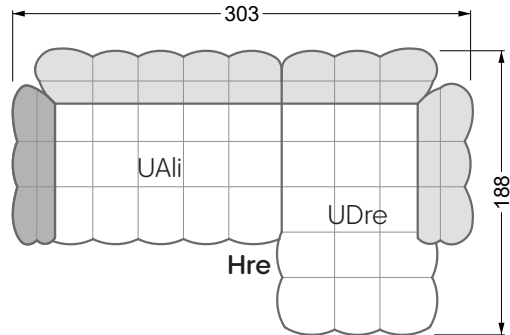

Balao

104 • Corner sofas with long daybed &
assembled backrests

Balao

104 • Corner sofas with short daybed &
assembled backrests

Balao

104 • Corner sofas with short daybed
assembled arm- and backrests

The dimensions apply to free-standing parts.

Edgy

107 • Corner sofas with short daybed

Edgy

107 • Corner sofas with long daybed

Edgy

107 • Asymmetrical corner sofas

Edgy

107 • Corner sofas seat depth 64 cm / 104 cm

width: 202,5 cm

W 129-160

6-some

width: 243,0 cm

SET 1.3

W 129-160

7-some

width: 283,5 cm