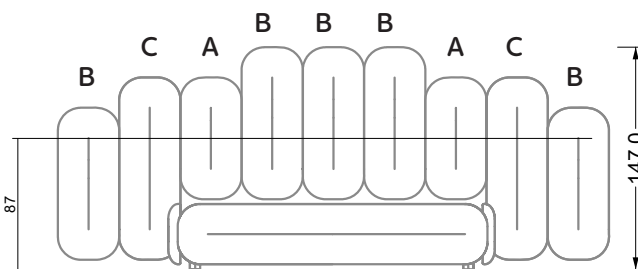

W130-160
Bed surface 160 x 200 cm

W130-180
Bed surface 180 x 200 cm

W130-200
Bed surface 200 x 200 cm

9-some

width: 364,5 cm