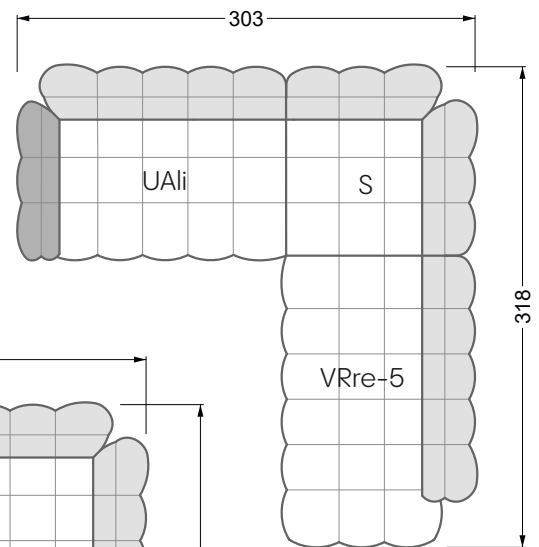

The dimensions apply to free-standing parts.

All sides of the sofa have a genuine upholstered side and can also be placed individually in the room.

If two individual parts are joined together, 6 cm (3 cm per element) must be subtracted on the extension sides, as the foam is compressed during joining.

Balao

104 • Corner sofas with short daybed &
assembled backrests

Balao

104 • Corner sofas with short daybed
assembled arm- and backrests

The dimensions apply to free-standing parts.

The add-on parts have an upholstery without rounding on the sides.

The end and individual parts have a rounding on these free sides (6CM).

This means that in case of a free combination of individual parts, 6cm must be deducted from the sides on the frame.

Edgy

107 • Corner sofas with long daybed

Edgy

107 • Asymmetrical corner sofas

Edgy

107 • Asymmetrical corner sofas

Edgy

107 • Corner sofas seat depth 64 cm / 104 cm

Recommendation for cushions: **D 108 Q**

Recommendation for cushions: **D 108 Q**