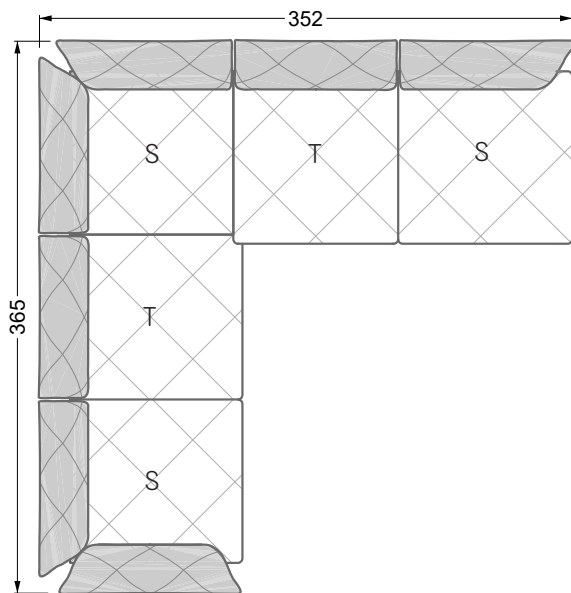

Balao

104 • Corner sofas with long daybed &
assembled backrests

Balao

104 • Corner sofas with short daybed &
assembled backrests

Balao

104 • Corner sofas with short daybed
assembled arm- and backrests

The dimensions apply to free-standing parts.

The add-on parts have an upholstery without rounding on the sides.

The end and individual parts have a rounding on their free sides (6CM).

This means that in case of a free combination of individual parts, 6cm must be deducted from the sides on the frame.

Edgy

107 • Corner sofas with short daybed

Edgy

107 • Corner sofas with long daybed

Edgy

107 • Asymmetrical corner sofas

Edgy

107 • Corner sofas seat depth 64 cm / 104 cm

Edgy

107 • Corner sofas seat depth 64 cm / 104 cm

recommendation for cushions: **D 108 Q**

recommendation for cushions: **D 108 Q**

Cloud 7

154 • Single elements • Longchair

Cloud 7

154 • Large combinations