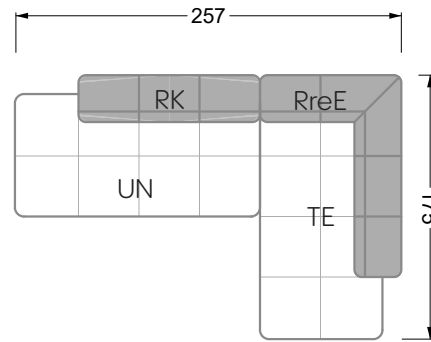

Balao

104 • Corner sofas with long daybed &
assembled backrests

Balao

104 • Corner sofas with short daybed &
assembled backrests

Balao

104 • Corner sofas with short daybed
assembled arm- and backrests

The dimensions apply to free-standing parts.

The add-on parts have an upholstery without rounding on the sides.

The end and individual parts have a rounding on their free sides (6CM).

This means that in case of a free combination of individual parts, 6cm must be deducted from the sides on the frame.

Edgy

107 • Corner sofas with short daybed

Edgy

107 • Corner sofas with long daybed

Edgy

107 • Asymmetrical corner sofas

Edgy

107 • Corner sofas seat depth 64 cm / 104 cm

Edgy

107 • Corner sofas seat depth 64 cm / 104 cm

recommendation for cushions: **D 108 Q**

recommendation for cushions: **D 108 Q**

Cloud 7

154 • Single elements • Longchair

Cloud 7

154 • Large combinations