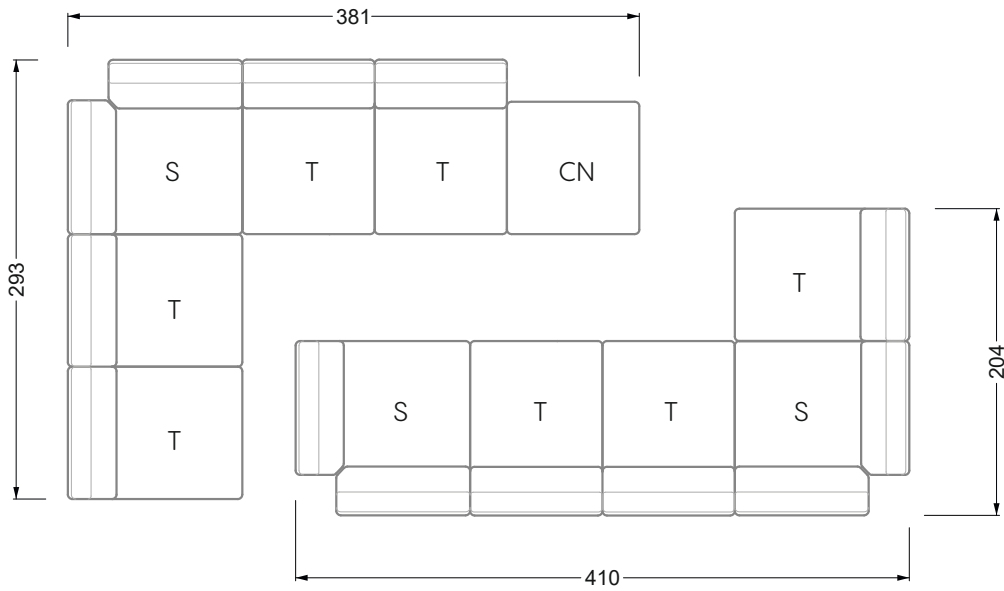

Edgy

107 • Asymmetrical corner sofas

Edgy

107 • Asymmetrical corner sofas

Edgy

107 • Corner sofas seat depth 64 cm / 104 cm

Recommendation for cushions: **D 108 Q**

Recommendation for cushions: **D 108 Q**

Ohlinda

118 • Corner sofas with arm- and backrests

Cocoa Island

119 • Corner sofas seat depth 62cm/95 cm

Cloud 7

154 • Large combinations

Ocean 7

158 • Corner sofas seat depth 95 cm

Ocean 7

158 • Corner sofas seat depth 62 / 95 cm

W104-160
Bed surface 160 x 200 cm

W104-180
Bed surface 180 x 200 cm

W104-200
Bed surface 200 x 200 cm

Box spring system mattress

Cold foam mattress

W 129-160

Bed surface
160 x 200 cm

W 129-180

Bed surface
180 x 200 cm

W 129-200

Bed surface
200 x 200 cm

A
RP 129-80

B
RP 129-100

C
RP 129-120