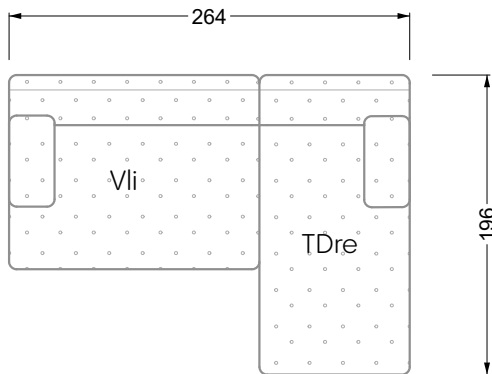

Edgy

107 • Corner sofas with short daybed

Edgy

107 • Corner sofas with long daybed

Edgy

107 • Asymmetrical corner sofas

Edgy

107 • Corner sofas seat depth 64 cm / 104 cm

Edgy

107 • Corner sofas seat depth 64 cm / 104 cm

recommendation for cushions: **D 108 Q**

recommendation for cushions: **D 108 Q**

Cloud 7

154 • Single elements • Longchair

Cloud 7

154 • Large combinations

Ocean 7

158 • Corner sofas seat depth 62 cm

Ocean 7

158 • Corner sofas seat depth 62 / 95 cm

W104-160
bed surface 160 x 200 cm

W104-180
bed surface 180 x 200 cm

W104-200
bed surface 200 x 200 cm

Box spring system mattress

Cold foam mattress

W 129-160
bed surface
160 x 200 cm

W 129-180
bed surface
180 x 200 cm

W 129-200
bed surface
200 x 200 cm

A

RP 129-80

B

RP 129-100