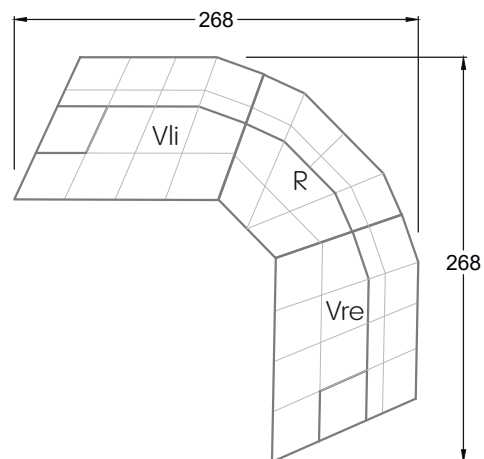

Edgy

107 • Asymmetrical corner sofas

Edgy

107 • Asymmetrical corner sofas

Edgy

107 • Corner sofas seat depth 64 cm / 104 cm

Recommendation for cushions: **D 108 Q**

Recommendation for cushions: **D 108 Q**

Ohlinda

118 • Corner sofas with arm- and backrests

Cocoa Island

119 • Corner sofas seat depth 62cm/95 cm

Cloud 7

154 • Large combinations

Ocean 7

158 • Corner sofas seat depth 95 cm

Ocean 7

158 • Corner sofas seat depth 62 / 95 cm

W104-160
Bed surface 160 x 200 cm

W104-180
Bed surface 180 x 200 cm

W104-200
Bed surface 200 x 200 cm

Box spring system mattress

Cold foam mattress

W 129-160

Bed surface
160 x 200 cm

W 129-180

Bed surface
180 x 200 cm

W 129-200

Bed surface
200 x 200 cm

A
RP 129-80

B
RP 129-100

C
RP 129-120