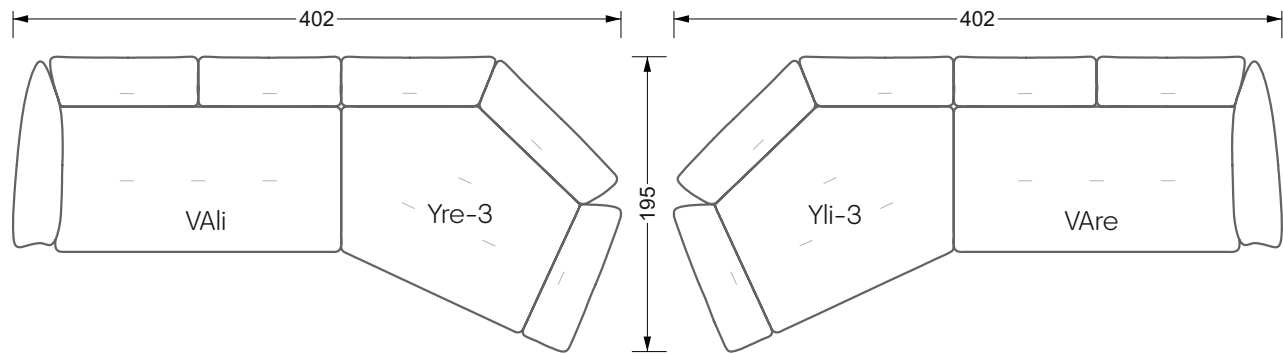

Beds

104 / Balaa0 Bed	123
129 / Creole Bed	124
130 / Fey0 Bed	155
154 / Cloud 7 Bed	156

Couch- & Coffeetables	157
----------------------------------	-----

Armchairs	158
------------------	-----

Dining & Chairs	159
----------------------------	-----

The dimensions apply to free-standing parts.

All sides of the sofa have a genuine upholstered side and can also be placed individually in the room.

If two individual parts are joined together, 6 cm (3 cm per element) must be subtracted on the extension sides, as the foam is compressed during joining.

Balao

104 • Corner sofas with short daybed &
assembled backrests

Balao

104 • Corner sofas with short daybed
assembled arm- and backrests

The dimensions apply to free-standing parts.

The add-on parts have an upholstery without rounding on the sides.

The end and individual parts have a rounding on these free sides (6CM).

This means that in case of a free combination of individual parts, 6cm must be deducted from the sides on the frame.

Edgy

107 • Corner sofas with long daybed