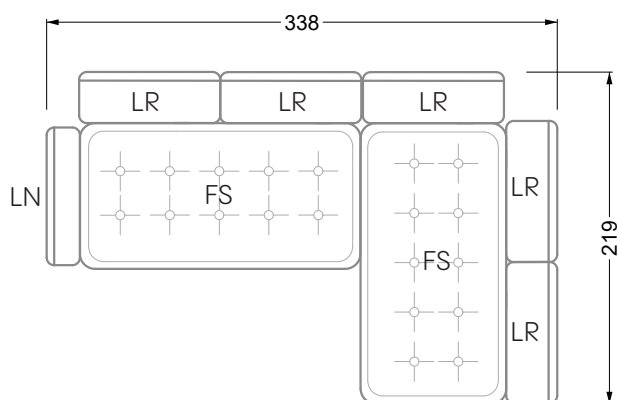

Balao

104 • Corner sofas with long daybed &
assembled backrests

Balao

104 • Corner sofas with short daybed &
assembled backrests

Balao

104 • Corner sofas with short daybed
assembled arm- and backrests

The dimensions apply to free-standing parts.

Edgy

107 • Corner sofas with short daybed

Edgy

107 • Corner sofas with long daybed

Edgy

107 • Asymmetrical corner sofas

Edgy

107 • Corner sofas seat depth 64 cm / 104 cm

Edgy

107 • Corner sofas seat depth 64 cm / 104 cm

recommendation for cushions: **D 108 Q**

recommendation for cushions: **D 108 Q**

Cloud 7

154 • Single elements • Longchair

Cloud 7

154 • Large combinations

Ocean 7

158 • Corner sofas seat depth 62 cm

Ocean 7

158 • Corner sofas seat depth 62 / 95 cm

W104-160
bed surface 160 x 200 cm

W104-180
bed surface 180 x 200 cm

W104-200
bed surface 200 x 200 cm

Box spring system mattress