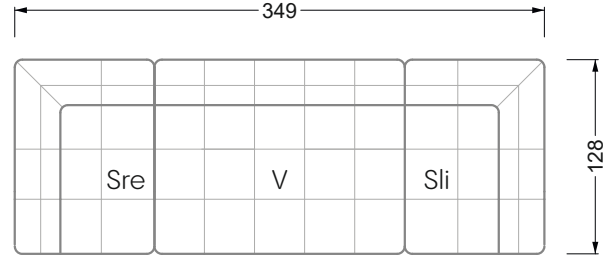

Edgy

107 • Asymmetrical corner sofas

Edgy

107 • Asymmetrical corner sofas

Edgy

107 • Corner sofas seat depth 64 cm / 104 cm

Recommendation for cushions: **D 108 Q**

Recommendation for cushions: **D 108 Q**

Ohlinda

118 • Corner sofas with arm- and backrests

Cocoa Island

119 • Corner sofas seat depth 62cm/95 cm

Cloud 7

154 • Large combinations

Ocean 7

158 • Corner sofas seat depth 95 cm

Ocean 7

158 • Corner sofas seat depth 62 / 95 cm

W104-160
Bed surface 160 x 200 cm

W104-180
Bed surface 180 x 200 cm

W104-200
Bed surface 200 x 200 cm

Box spring system mattress

Cold foam mattress

W 129-160

Bed surface
160 x 200 cm

W 129-180

Bed surface
180 x 200 cm

W 129-200

Bed surface
200 x 200 cm

A
RP 129-80

B
RP 129-100

C
RP 129-120