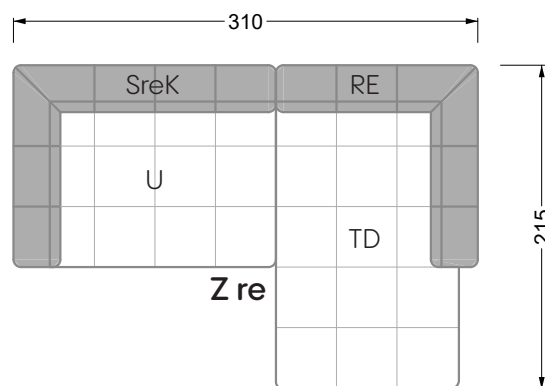

Balao

104 • Corner sofas with long daybed &
assembled backrests

Balao

104 • Corner sofas with short daybed &
assembled backrests

Balao

104 • Corner sofas with short daybed
assembled arm- and backrests

The dimensions apply to free-standing parts.

The add-on parts have an upholstery without rounding on the sides.

The end and individual parts have a rounding on their free sides (6CM).

This means that in case of a free combination of individual parts, 6cm must be deducted from the sides on the frame.

Edgy

107 • Corner sofas with short daybed

Edgy

107 • Corner sofas with long daybed

Edgy

107 • Asymmetrical corner sofas

Edgy

107 • Corner sofas seat depth 64 cm / 104 cm