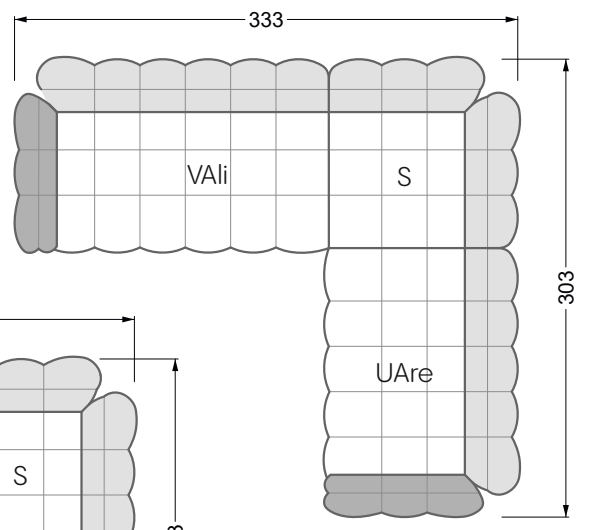

The dimensions apply to free-standing parts.

All sides of the sofa have a genuine upholstered side and can also be placed individually in the room.

If two individual parts are joined together, 6 cm (3 cm per element) must be subtracted on the extension sides, as the foam is compressed during joining.

Balao

104 • Corner sofas with short daybed &
assembled backrests

Balao

104 • Corner sofas with short daybed
assembled arm- and backrests

The dimensions apply to free-standing parts.

The add-on parts have an upholstery without rounding on the sides.

The end and individual parts have a rounding on these free sides (6CM).

This means that in case of a free combination of individual parts, 6cm must be deducted from the sides on the frame.

Edgy

107 • Corner sofas with long daybed

Edgy

107 • Asymmetrical corner sofas

Edgy

107 • Asymmetrical corner sofas

Edgy

107 • Corner sofas seat depth 64 cm / 104 cm

Recommendation for cushions: **D 108 Q**

Recommendation for cushions: **D 108 Q**