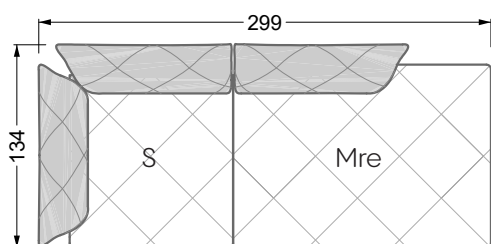

Balao

104 • Corner sofas with long daybed &
assembled backrests

Balao

104 • Corner sofas with short daybed &
assembled backrests

Balao

104 • Corner sofas with short daybed
assembled arm- and backrests

The dimensions apply to free-standing parts.

The add-on parts have an upholstery without rounding on the sides.

The end and individual parts have a rounding on their free sides (6CM).

This means that in case of a free combination of individual parts, 6cm must be deducted from the sides on the frame.

Edgy

107 • Corner sofas with short daybed

Edgy

107 • Corner sofas with long daybed

Edgy

107 • Asymmetrical corner sofas

Edgy

107 • Corner sofas seat depth 64 cm / 104 cm

Edgy

107 • Corner sofas seat depth 64 cm / 104 cm

recommendation for cushions: **D 108 Q**

recommendation for cushions: **D 108 Q**

Cloud 7

154 • Single elements • Longchair

Cloud 7

154 • Large combinations