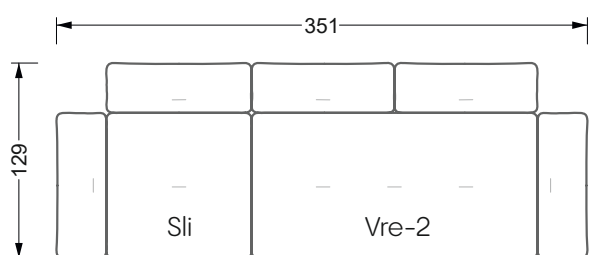

Beds

104 / Balaa0 Bed	123
129 / Creole Bed	124
130 / Fey0 Bed	155
154 / Cloud 7 Bed	156

Couch- & Coffeetables	157
----------------------------------	-----

Armchairs	158
------------------	-----

Dining & Chairs	159
----------------------------	-----

The dimensions apply to free-standing parts.

All sides of the sofa have a genuine upholstered side and can also be placed individually in the room.

If two individual parts are joined together, 6 cm (3 cm per element) must be subtracted on the extension sides, as the foam is compressed during joining.

Balao

104 • Corner sofas with short daybed &
assembled backrests

Balao

104 • Corner sofas with short daybed
assembled arm- and backrests

The dimensions apply to free-standing parts.

The add-on parts have an upholstery without rounding on the sides.