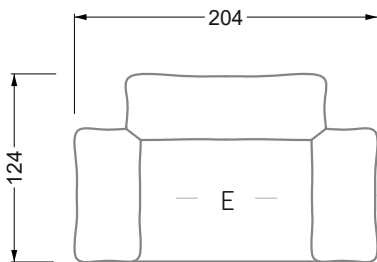

Beds

104 / Balaa0 Bed	123
129 / Creole Bed	124
130 / Fey0 Bed	155
154 / Cloud 7 Bed	156

Couch- & Coffeetables	157
----------------------------------	-----

Armchairs	158
------------------	-----

Dining & Chairs	159
----------------------------	-----

The dimensions apply to free-standing parts.

All sides of the sofa have a genuine upholstered side and can also be placed individually in the room.

If two individual parts are joined together, 6 cm (3 cm per element) must be subtracted on the extension sides, as the foam is compressed during joining.

Width: 283,5 cm

8-some

Width: 324,0 cm

9-some

Width: 364,5 cm

W 129-160

5-some

Width: 202,5 cm

Width: 324,0 cm

9-some

Width: 364,5 cm

W 129-160

5-some

Width: 202,5 cm

6-some

Width: 243,0 cm