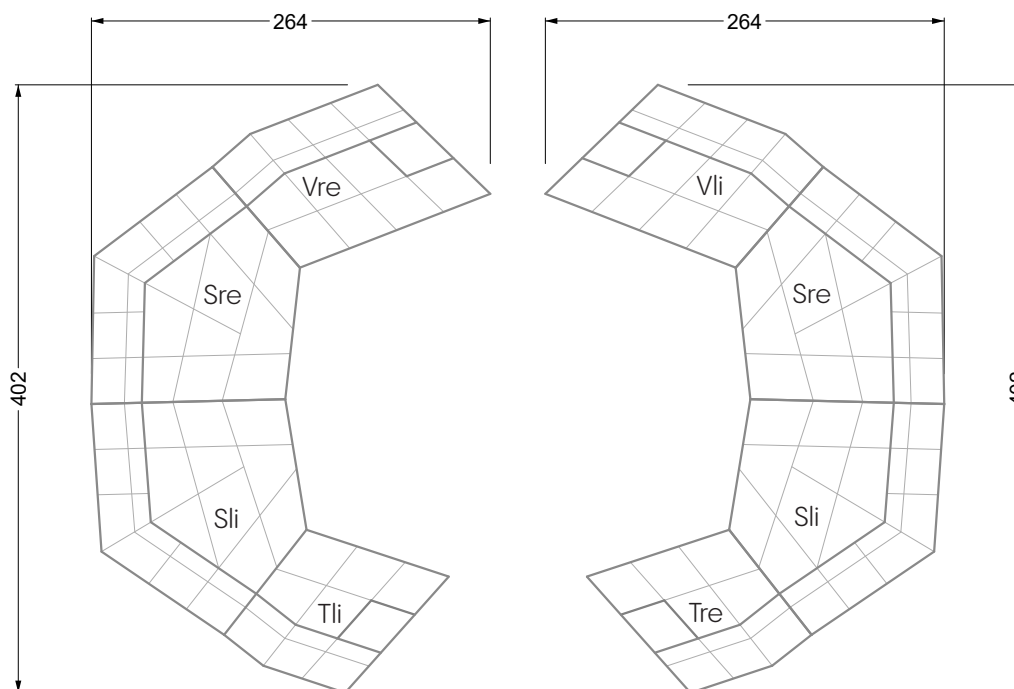

Edgy

107 • Corner sofas with short daybed

Edgy

107 • Corner sofas with long daybed

Edgy

107 • Asymmetrical corner sofas

Edgy

107 • Corner sofas seat depth 64 cm / 104 cm

Edgy

107 • Corner sofas seat depth 64 cm / 104 cm

recommendation for cushions: **D 108 Q**

recommendation for cushions: **D 108 Q**

Cloud 7

154 • Single elements • Longchair

Cloud 7

154 • Large combinations

Ocean 7

158 • Corner sofas seat depth 62 cm

Ocean 7

158 • Corner sofas seat depth 62 / 95 cm

W104-160
bed surface 160 x 200 cm

W104-180
bed surface 180 x 200 cm

W104-200
bed surface 200 x 200 cm

Box spring system mattress

width: 202,5 cm

W 129-160

6-some

width: 243,0 cm

SET 1.3

W 129-160

7-some

width: 283,5 cm