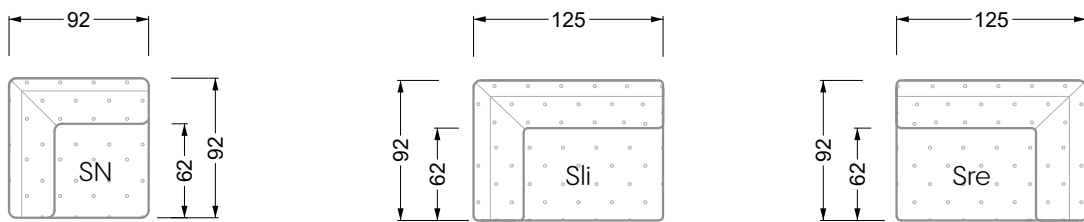

Edgy

107 • Corner sofas with short daybed

Edgy

107 • Corner sofas with long daybed

Edgy

107 • Asymmetrical corner sofas

Edgy

107 • Corner sofas seat depth 64 cm / 104 cm

Edgy

107 • Corner sofas seat depth 64 cm / 104 cm

recommendation for cushions: **D 108 Q**

recommendation for cushions: **D 108 Q**

Cloud 7

154 • Single elements • Longchair

Cloud 7

154 • Large combinations

Ocean 7

158 • Corner sofas seat depth 62 cm

Ocean 7

158 • Corner sofas seat depth 62 / 95 cm

W104-160
bed surface 160 x 200 cm

W104-180
bed surface 180 x 200 cm

W104-200
bed surface 200 x 200 cm

Box spring system mattress