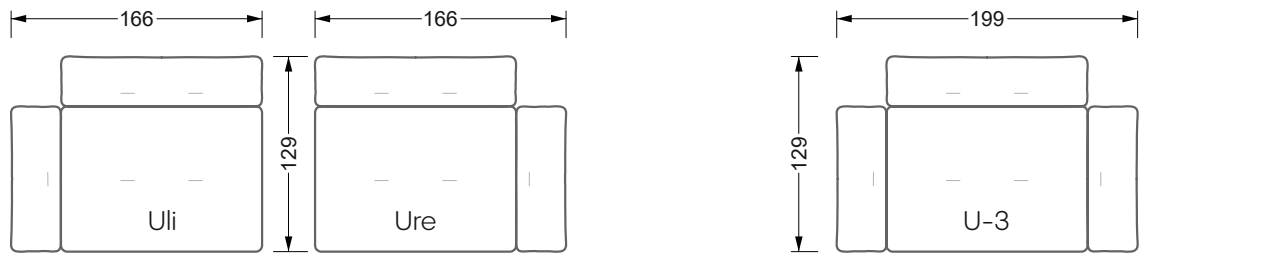

The dimensions apply to free-standing parts.

All sides of the sofa have a genuine upholstered side and can also be placed individually in the room.

If two individual parts are joined together, 6 cm (3 cm per element) must be subtracted on the extension sides, as the foam is compressed during joining.

Balao

104 • Corner sofas with short daybed &
assembled backrests

Balao

104 • Corner sofas with short daybed
assembled arm- and backrests

The dimensions apply to free-standing parts.

The add-on parts have an upholstery without rounding on the sides.

The end and individual parts have a rounding on these free sides (6CM).

This means that in case of a free combination of individual parts, 6cm must be deducted from the sides on the frame.

Edgy

107 • Corner sofas with long daybed