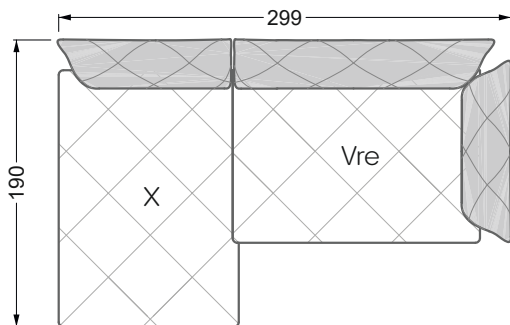

Balao

104 • Corner sofas with short daybed &
assembled backrests

Balao

104 • Corner sofas with short daybed
assembled arm- and backrests

The dimensions apply to free-standing parts.

The add-on parts have an upholstery without rounding on the sides.

The end and individual parts have a rounding on these free sides (6CM).

This means that in case of a free combination of individual parts, 6cm must be deducted from the sides on the frame.

Edgy

107 • Corner sofas with long daybed

Edgy

107 • Asymmetrical corner sofas

Edgy

107 • Asymmetrical corner sofas

Edgy

107 • Corner sofas seat depth 64 cm / 104 cm

Recommendation for cushions: **D 108 Q**

Recommendation for cushions: **D 108 Q**

Ohlinda

118 • Corner sofas with arm- and backrests

Cocoa Island

119 • Corner sofas seat depth 62cm/95 cm

Cloud 7

154 • Large combinations

Ocean 7

158 • Corner sofas seat depth 95 cm