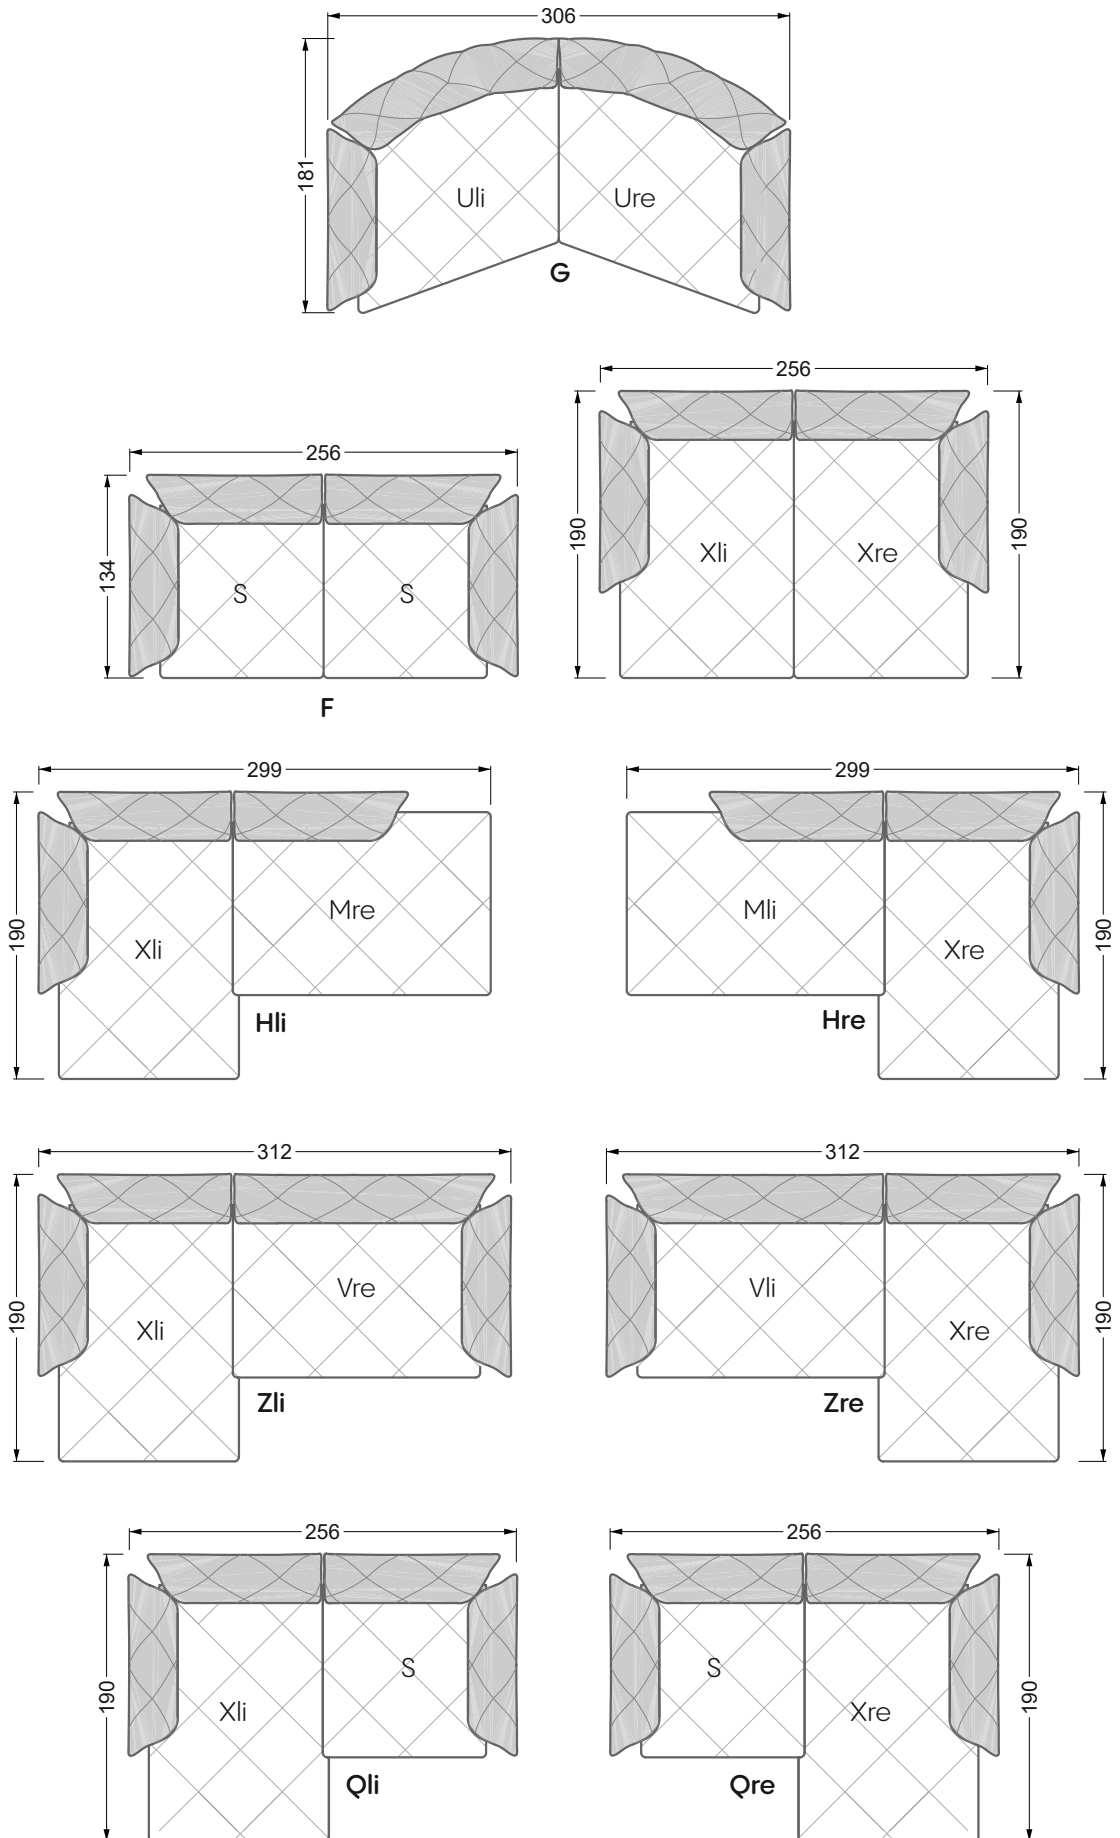

The dimensions apply to free-standing parts.

All sides of the sofa have a genuine upholstered side and can also be placed individually in the room.

If two individual parts are joined together, 6 cm (3 cm per element) must be subtracted on the extension sides, as the foam is compressed during joining.

Balao

104 • Corner sofas with short daybed &
assembled backrests

Balao

104 • Corner sofas with short daybed
assembled arm- and backrests

The dimensions apply to free-standing parts.

The add-on parts have an upholstery without rounding on the sides.

The end and individual parts have a rounding on these free sides (6CM).

This means that in case of a free combination of individual parts, 6cm must be deducted from the sides on the frame.

Edgy

107 • Corner sofas with long daybed

Edgy

107 • Asymmetrical corner sofas

Edgy

107 • Asymmetrical corner sofas

Edgy

107 • Corner sofas seat depth 64 cm / 104 cm

Recommendation for cushions: **D 108 Q**

Recommendation for cushions: **D 108 Q**