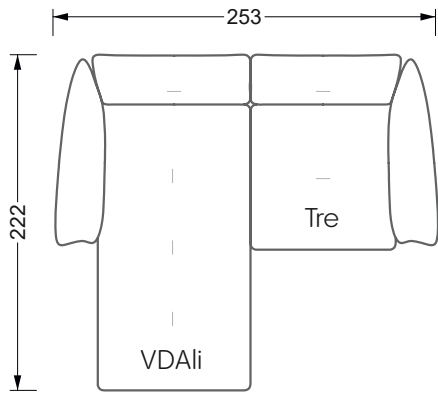

Beds

104 / Balaa0 Bed	123
129 / Creole Bed	124
130 / Fey0 Bed	155
154 / Cloud 7 Bed	156

Couch- & Coffeetables	157
----------------------------------	-----

Armchairs	158
------------------	-----

Dining & Chairs	159
----------------------------	-----

The dimensions apply to free-standing parts.

All sides of the sofa have a genuine upholstered side and can also be placed individually in the room.

If two individual parts are joined together, 6 cm (3 cm per element) must be subtracted on the extension sides, as the foam is compressed during joining.

Balao

104 • Corner sofas with short daybed &
assembled backrests

Balao

104 • Corner sofas with short daybed
assembled arm- and backrests

The dimensions apply to free-standing parts.

The add-on parts have an upholstery without rounding on the sides.

Width: 324,0 cm

9-some

Width: 364,5 cm

W 129-160

5-some

Width: 202,5 cm

6-some

Width: 243,0 cm