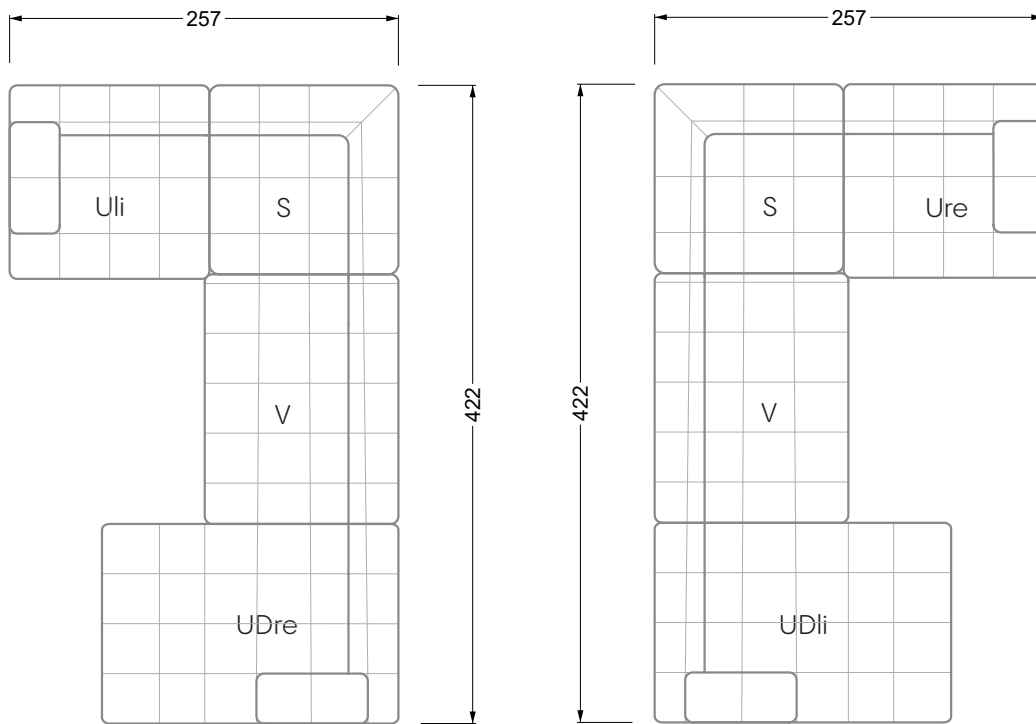

Edgy

107 • Corner sofas with short daybed

Edgy

107 • Corner sofas with long daybed

Edgy

107 • Asymmetrical corner sofas

Edgy

107 • Corner sofas seat depth 64 cm / 104 cm

Edgy

107 • Corner sofas seat depth 64 cm / 104 cm

recommendation for cushions: **D 108 Q**

recommendation for cushions: **D 108 Q**

Cloud 7

154 • Single elements • Longchair

Cloud 7

154 • Large combinations

Ocean 7

158 • Corner sofas seat depth 62 cm

Ocean 7

158 • Corner sofas seat depth 62 / 95 cm

W104-160
bed surface 160 x 200 cm

W104-180
bed surface 180 x 200 cm

W104-200
bed surface 200 x 200 cm

Box spring system mattress

Cold foam mattress

W 129-160
bed surface
160 x 200 cm

W 129-180
bed surface
180 x 200 cm

W 129-200
bed surface
200 x 200 cm

A

RP 129-80

B

RP 129-100