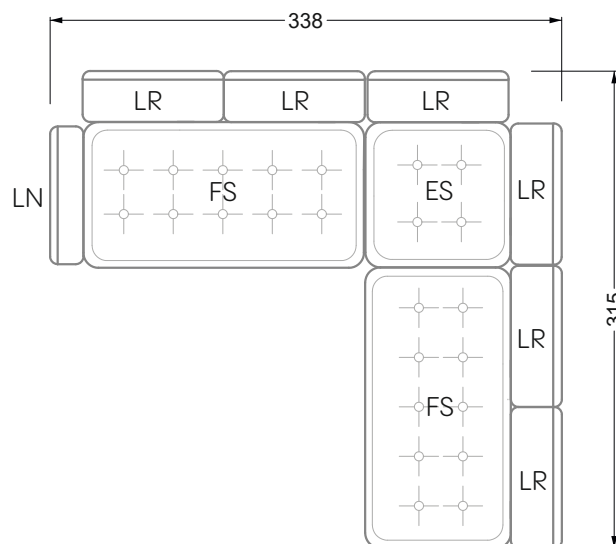

Balao

104 • Corner sofas with short daybed &
assembled backrests

Balao

104 • Corner sofas with short daybed
assembled arm- and backrests

The dimensions apply to free-standing parts.

The add-on parts have an upholstery without rounding on the sides.

The end and individual parts have a rounding on these free sides (6CM).

This means that in case of a free combination of individual parts, 6cm must be deducted from the sides on the frame.

Edgy

107 • Corner sofas with long daybed

Edgy

107 • Asymmetrical corner sofas

Edgy

107 • Asymmetrical corner sofas

Edgy

107 • Corner sofas seat depth 64 cm / 104 cm

Recommendation for cushions: **D 108 Q**

Recommendation for cushions: **D 108 Q**

Ohlinda

118 • Corner sofas with arm- and backrests

Cocoa Island

119 • Corner sofas seat depth 62cm/95 cm

Cloud 7

154 • Large combinations

Ocean 7

158 • Corner sofas seat depth 95 cm