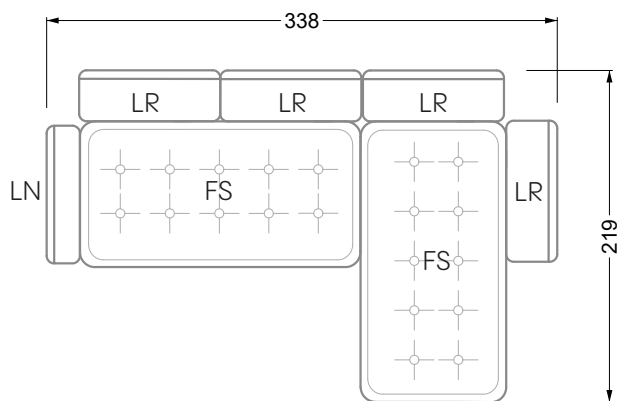

Balao

104 • Corner sofas with long daybed &
assembled backrests

Balao

104 • Corner sofas with short daybed &
assembled backrests

Balao

104 • Corner sofas with short daybed
assembled arm- and backrests

The dimensions apply to free-standing parts.

Edgy

107 • Corner sofas with short daybed

Edgy

107 • Corner sofas with long daybed

Edgy

107 • Asymmetrical corner sofas

Edgy

107 • Corner sofas seat depth 64 cm / 104 cm

Edgy

107 • Corner sofas seat depth 64 cm / 104 cm

recommendation for cushions: **D 108 Q**

recommendation for cushions: **D 108 Q**

Cloud 7

154 • Single elements • Longchair

Cloud 7

154 • Large combinations

Ocean 7

158 • Corner sofas seat depth 62 cm

Ocean 7

158 • Corner sofas seat depth 62 / 95 cm

W104-160
bed surface 160 x 200 cm

W104-180
bed surface 180 x 200 cm

W104-200
bed surface 200 x 200 cm

Box spring system mattress