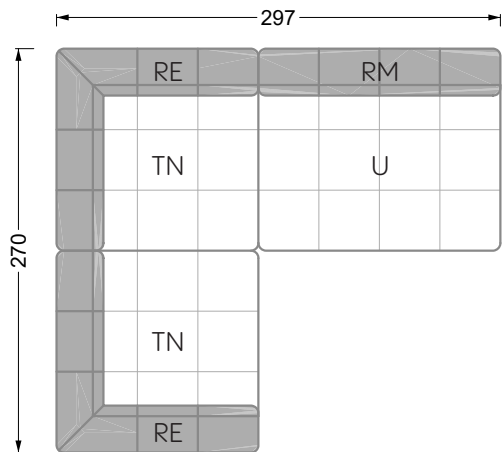

Balao

104 • Corner sofas with long daybed &
assembled backrests

Balao

104 • Corner sofas with short daybed &
assembled backrests

Balao

104 • Corner sofas with short daybed
assembled arm- and backrests

The dimensions apply to free-standing parts.

Edgy

107 • Corner sofas with short daybed

Edgy

107 • Corner sofas with long daybed

Edgy

107 • Asymmetrical corner sofas

Edgy

107 • Corner sofas seat depth 64 cm / 104 cm

Edgy

107 • Corner sofas seat depth 64 cm / 104 cm

recommendation for cushions: **D 108 Q**

recommendation for cushions: **D 108 Q**

Cloud 7

154 • Single elements • Longchair

Cloud 7

154 • Large combinations

width: 202,5 cm

W 129-160

6-some

width: 243,0 cm

SET 1.3

W 129-160

7-some

width: 283,5 cm