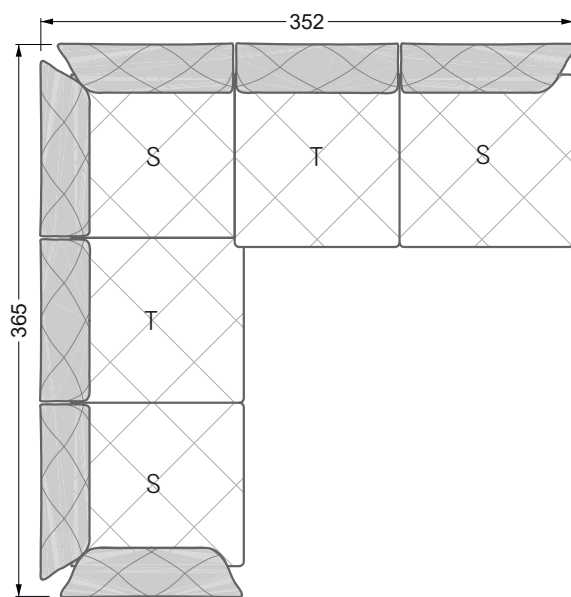

Balao

104 • Corner sofas with short daybed &
assembled backrests

Balao

104 • Corner sofas with short daybed
assembled arm- and backrests

The dimensions apply to free-standing parts.

The add-on parts have an upholstery without rounding on the sides.

The end and individual parts have a rounding on these free sides (6CM).

This means that in case of a free combination of individual parts, 6cm must be deducted from the sides on the frame.

Edgy

107 • Corner sofas with long daybed

Edgy

107 • Asymmetrical corner sofas

Edgy

107 • Asymmetrical corner sofas

Edgy

107 • Corner sofas seat depth 64 cm / 104 cm

Recommendation for cushions: **D 108 Q**

Recommendation for cushions: **D 108 Q**

Ohlinda

118 • Corner sofas with arm- and backrests

Cocoa Island

119 • Corner sofas seat depth 62cm/95 cm

Cloud 7

154 • Large combinations

Ocean 7

158 • Corner sofas seat depth 95 cm