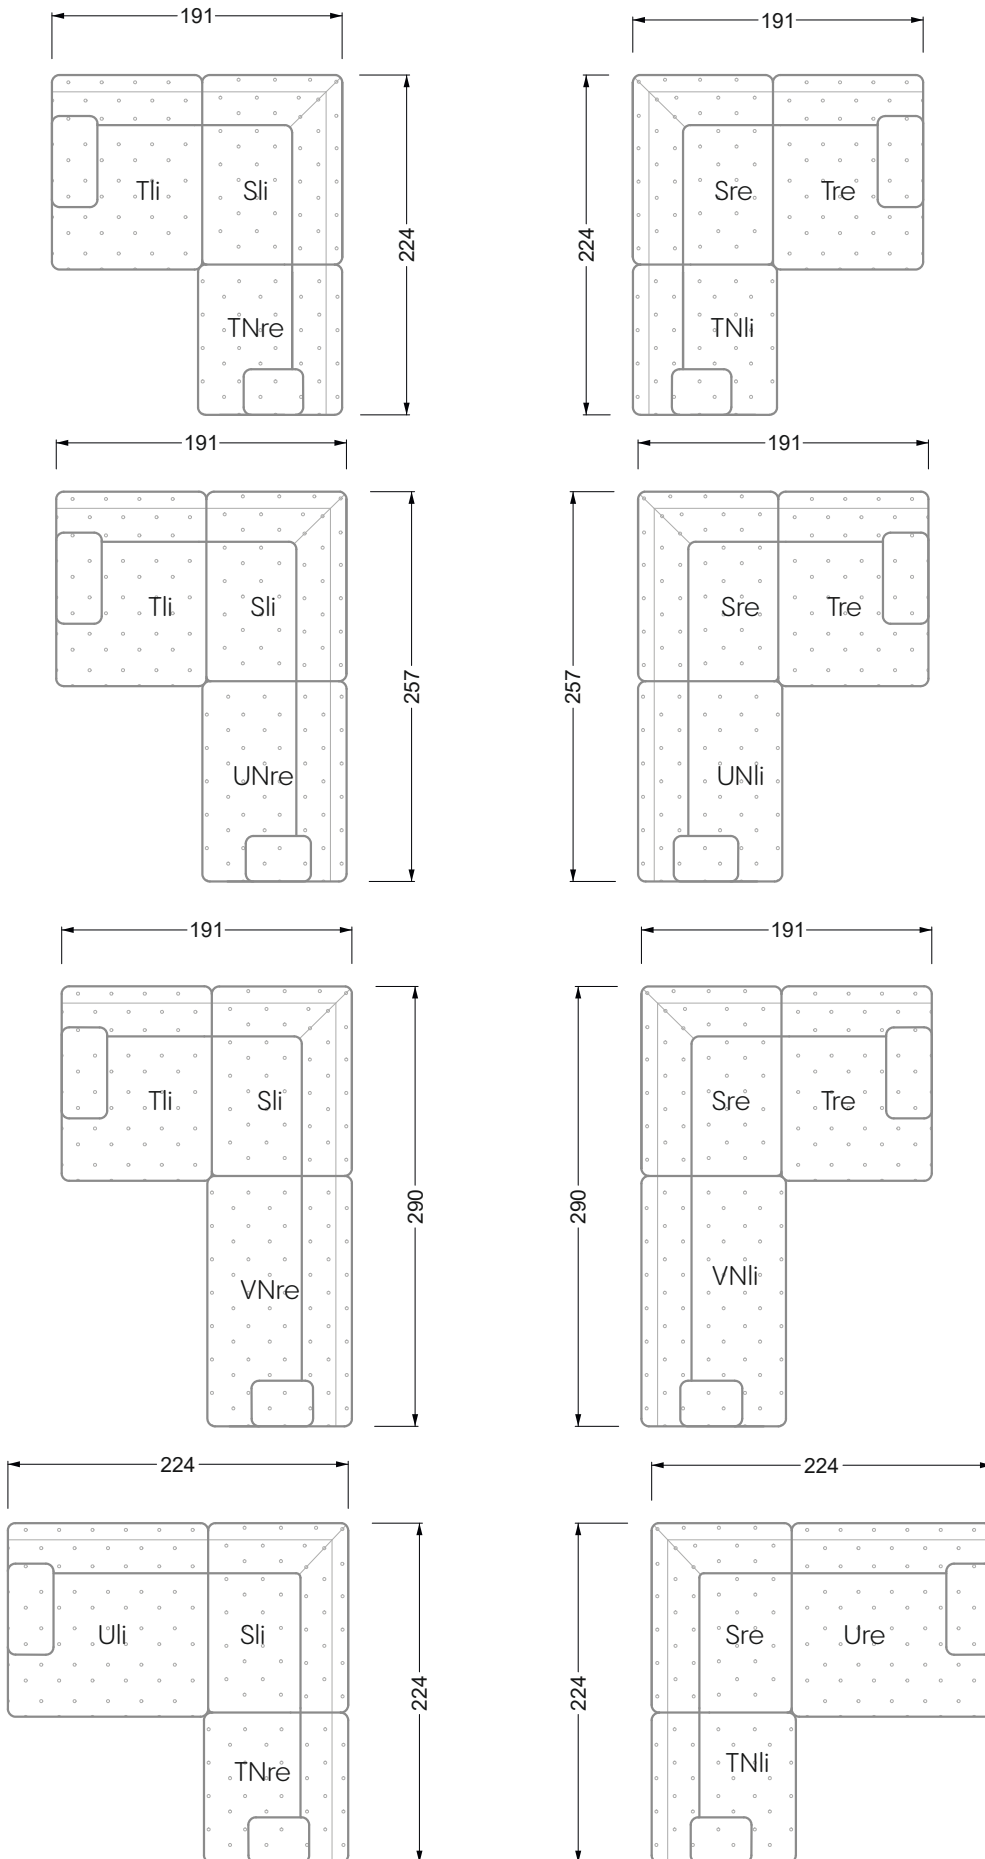

Edgy

107 • Asymmetrical corner sofas

Edgy

107 • Asymmetrical corner sofas

Edgy

107 • Corner sofas seat depth 64 cm / 104 cm

Recommendation for cushions: **D 108 Q**

Recommendation for cushions: **D 108 Q**

Ohlinda

118 • Corner sofas with arm- and backrests

Cocoa Island

119 • Corner sofas seat depth 62cm/95 cm

Cloud 7

154 • Large combinations

Ocean 7

158 • Corner sofas seat depth 95 cm

Ocean 7

158 • Corner sofas seat depth 62 / 95 cm

W104-160
Bed surface 160 x 200 cm

W104-180
Bed surface 180 x 200 cm

W104-200
Bed surface 200 x 200 cm

Box spring system mattress

Cold foam mattress

W 129-160

Bed surface
160 x 200 cm

W 129-180

Bed surface
180 x 200 cm

W 129-200

Bed surface
200 x 200 cm

A
RP 129-80

B
RP 129-100

C
RP 129-120