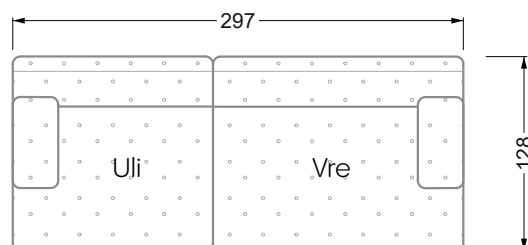

Edgy

107 • Asymmetrical corner sofas

Edgy

107 • Asymmetrical corner sofas

Edgy

107 • Corner sofas seat depth 64 cm / 104 cm

Recommendation for cushions: **D 108 Q**

Recommendation for cushions: **D 108 Q**

Ohlinda

118 • Corner sofas with arm- and backrests

Cocoa Island

119 • Corner sofas seat depth 62cm/95 cm

Cloud 7

154 • Large combinations

Ocean 7

158 • Corner sofas seat depth 95 cm

Ocean 7

158 • Corner sofas seat depth 62 / 95 cm

W104-160
Bed surface 160 x 200 cm

W104-180
Bed surface 180 x 200 cm

W104-200
Bed surface 200 x 200 cm

Box spring system mattress

Cold foam mattress

W 129-160

Bed surface
160 x 200 cm

W 129-180

Bed surface
180 x 200 cm

W 129-200

Bed surface
200 x 200 cm

A
RP 129-80

B
RP 129-100

C
RP 129-120