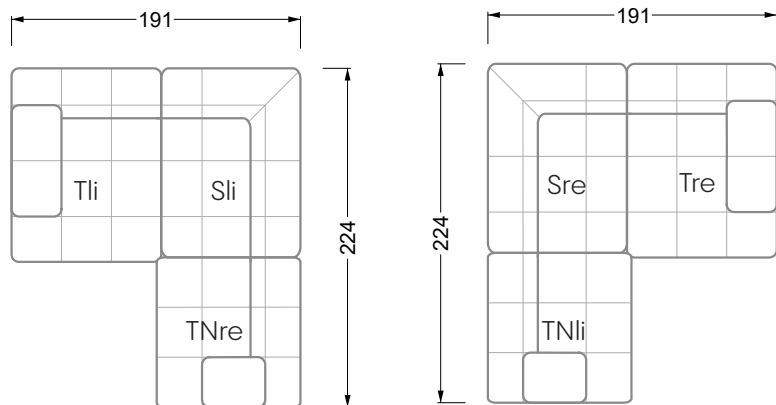

Edgy

107 • Corner sofas with short daybed

Edgy

107 • Corner sofas with long daybed

Edgy

107 • Asymmetrical corner sofas

Edgy

107 • Corner sofas seat depth 64 cm / 104 cm

Edgy

107 • Corner sofas seat depth 64 cm / 104 cm

recommendation for cushions: **D 108 Q**

recommendation for cushions: **D 108 Q**

Cloud 7

154 • Single elements • Longchair

Cloud 7

154 • Large combinations

Ocean 7

158 • Corner sofas seat depth 62 cm

Ocean 7

158 • Corner sofas seat depth 62 / 95 cm

W104-160
bed surface 160 x 200 cm

W104-180
bed surface 180 x 200 cm

W104-200
bed surface 200 x 200 cm

Box spring system mattress

Cold foam mattress

W 129-160
bed surface
160 x 200 cm

W 129-180
bed surface
180 x 200 cm

W 129-200
bed surface
200 x 200 cm

A

RP 129-80

B

RP 129-100