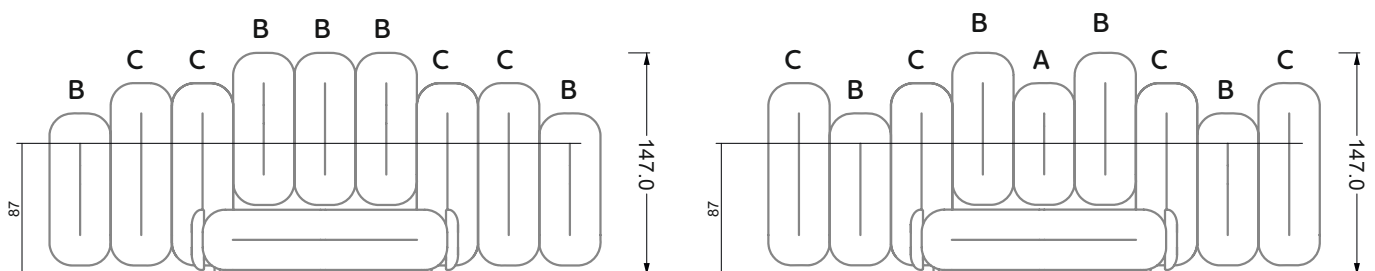

SET 2.3

W 129-160

7-some

Width: 283,5 cm

8-some

Width: 324,0 cm

9-some

Width: 364,5 cm