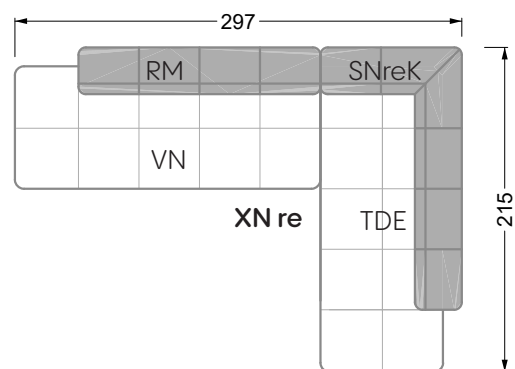

Balao

104 • Corner sofas with long daybed &
assembled backrests

Balao

104 • Corner sofas with short daybed &
assembled backrests

Balao

104 • Corner sofas with short daybed
assembled arm- and backrests

The dimensions apply to free-standing parts.

The add-on parts have an upholstery without rounding on the sides.

The end and individual parts have a rounding on their free sides (6CM).

This means that in case of a free combination of individual parts, 6cm must be deducted from the sides on the frame.

Edgy

107 • Corner sofas with short daybed

Edgy

107 • Corner sofas with long daybed

Edgy

107 • Asymmetrical corner sofas

Edgy

107 • Corner sofas seat depth 64 cm / 104 cm