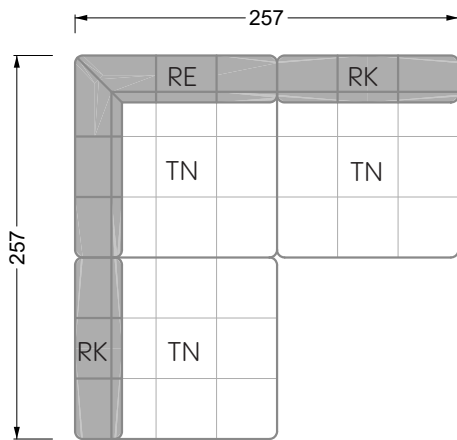

Balao

104 • Corner sofas with long daybed &
assembled backrests

Balao

104 • Corner sofas with short daybed &
assembled backrests

Balao

104 • Corner sofas with short daybed
assembled arm- and backrests

The dimensions apply to free-standing parts.

Edgy

107 • Corner sofas with short daybed

Edgy

107 • Corner sofas with long daybed

Edgy

107 • Asymmetrical corner sofas

Edgy

107 • Corner sofas seat depth 64 cm / 104 cm

Edgy

107 • Corner sofas seat depth 64 cm / 104 cm

recommendation for cushions: **D 108 Q**

recommendation for cushions: **D 108 Q**

Cloud 7

154 • Single elements • Longchair

Cloud 7

154 • Large combinations

width: 202,5 cm

W 129-160

6-some

width: 243,0 cm

SET 1.3

W 129-160

7-some

width: 283,5 cm