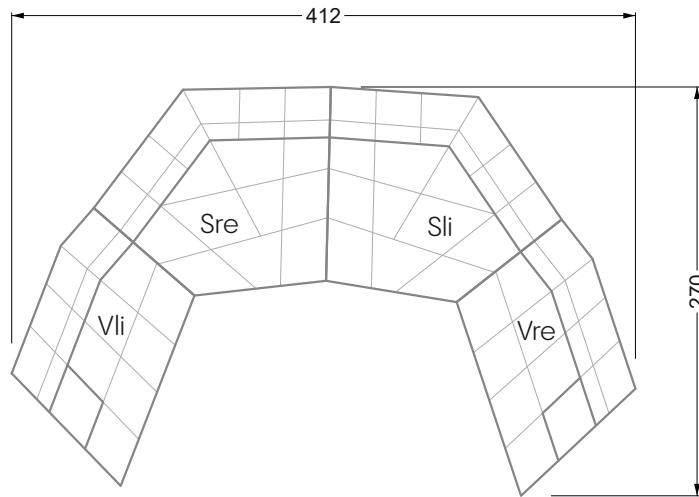

Edgy

107 • Asymmetrical corner sofas

Edgy

107 • Asymmetrical corner sofas

Edgy

107 • Corner sofas seat depth 64 cm / 104 cm

Recommendation for cushions: **D 108 Q**

Recommendation for cushions: **D 108 Q**

Ohlinda

118 • Corner sofas with arm- and backrests

Cocoa Island

119 • Corner sofas seat depth 62cm/95 cm

Cloud 7

154 • Large combinations

Ocean 7

158 • Corner sofas seat depth 95 cm

Ocean 7

158 • Corner sofas seat depth 62 / 95 cm

W104-160
Bed surface 160 x 200 cm

W104-180
Bed surface 180 x 200 cm

W104-200
Bed surface 200 x 200 cm

Box spring system mattress

Cold foam mattress

W 129-160

Bed surface
160 x 200 cm

W 129-180

Bed surface
180 x 200 cm

W 129-200

Bed surface
200 x 200 cm

A
RP 129-80

B
RP 129-100

C
RP 129-120