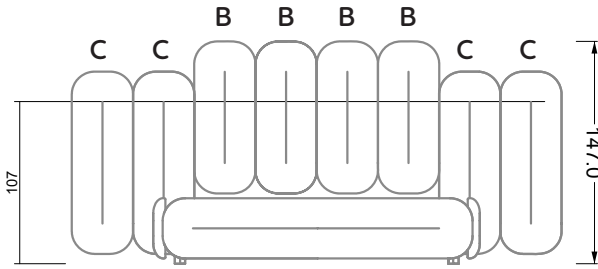

6-some

width: 243,0 cm

SET 2.1

W 129-200

7-some

width: 283,5 cm

8-some

width: 324,0 cm