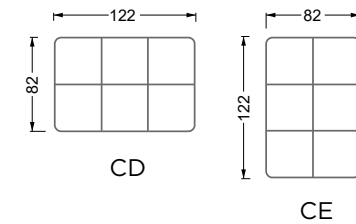

EDGY

Facts & Highlights

Optimal flexibility for a life that never stands still:

- Modular system based on a 40 cm grid with 4 seat depths: 82/122/162/202 cm and 4 module widths: 82/122/162/202 cm
- Highly-adaptable thanks to removable/repositionable backrests
- Choice of fixed backrests or flexible support rollers with "roll-back effect"
- Creative freedom: select an exciting mix of fabrics for your seating and backrests

EDGY C 107 D >122 CM ↑ 82 CM ▲ 40 CM
STOFF • FABRIC • TISSU 64 1985 cashmere

EDGY 107 T-TN-U-TD-RK-RE-RM-SREK
> 432 CM ↑ 297 CM ▲ 72 CM
STOFF • FABRIC • TISSU 64 1985 cashmere

EDGY L 107 LI > 390 CM ↑ 215 CM ▲ 72 CM
STOFF • FABRIC • TISSU 65 9687 platin | 63 1584 grey drops

EDGY F 107 >270 CM ↑ 135 CM ▲ 72 CM
STOFF • FABRIC • TISSU 61 9426 enzianblau | 63 1524 blue drops

EDGY C 107 D >122 CM ↑ 82 CM ▲ 40 CM
STOFF • FABRIC • TISSU 61 9426 enzianblau

ELEMENTS

The various combinable seating modules and backrests offer countless layout options. Design a sofa to suit every possible lifestyle.