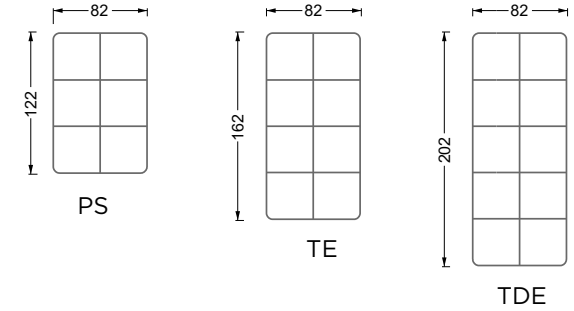

EDGY

Facts & Highlights

Optimal flexibility for a life that never stands still:

- Modular system based on a 40 cm grid with 4 seat depths: 82/122/162/202 cm and 4 module widths: 82/122/162/202 cm
- Highly-adaptable thanks to removable/repositionable backrests
- Choice of fixed backrests or flexible support rollers with "roll-back effect"
- Creative freedom: select an exciting mix of fabrics for your seating and backrests

EDGY C 107 D >122 CM ↑ 82 CM ▲ 40 CM
STOFF • FABRIC • TISSU 64 1985 cashmere

EDGY 107 T-TN-U-TD-RK-RE-RM-SREK
> 432 CM ↑ 297 CM ▲ 72 CM
STOFF • FABRIC • TISSU 64 1985 cashmere

EDGY L 107 LI > 390 CM ↑ 215 CM ▲ 72 CM
STOFF • FABRIC • TISSU 65 9687 platin | 63 1584 grey drops

EDGY F 107 >270 CM ↑ 135 CM ▲ 72 CM
STOFF • FABRIC • TISSU 61 9426 enzianblau | 63 1524 blue drops

EDGY C 107 D >122 CM ↑ 82 CM ▲ 40 CM
STOFF • FABRIC • TISSU 61 9426 enzianblau

ELEMENTS

The various combinable seating modules and backrests offer countless layout options. Design a sofa to suit every possible lifestyle.