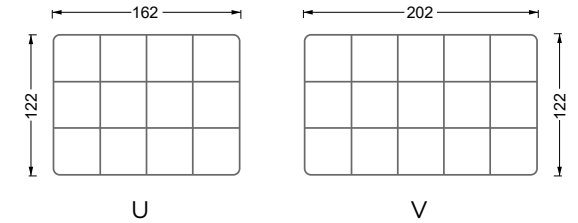

EDGY

Facts & Highlights

Optimal flexibility for a life that never stands still:

- Modular system based on a 40 cm grid with 4 seat depths: 82/122/162/202 cm and 4 module widths: 82/122/162/202 cm
- Highly-adaptable thanks to removable/repositionable backrests
- Choice of fixed backrests or flexible support rollers with "roll-back effect"
- Creative freedom: select an exciting mix of fabrics for your seating and backrests

EDGY C 107 D >122 CM ↑ 82 CM ▲ 40 CM
STOFF • FABRIC • TISSU 64 1985 cashmere

EDGY 107 T-TN-U-TD-RK-RE-RM-SREK
> 432 CM ↑ 297 CM ▲ 72 CM
STOFF • FABRIC • TISSU 64 1985 cashmere

EDGY L 107 LI > 390 CM ↑ 215 CM ▲ 72 CM
STOFF • FABRIC • TISSU 65 9687 platin | 63 1584 grey drops

EDGY F 107 >270 CM ↑ 135 CM ▲ 72 CM
STOFF • FABRIC • TISSU 61 9426 enzianblau | 63 1524 blue drops

EDGY C 107 D >122 CM ↑ 82 CM ▲ 40 CM
STOFF • FABRIC • TISSU 61 9426 enzianblau

ELEMENTS

The various combinable seating modules and backrests offer countless layout options. Design a sofa to suit every possible lifestyle.