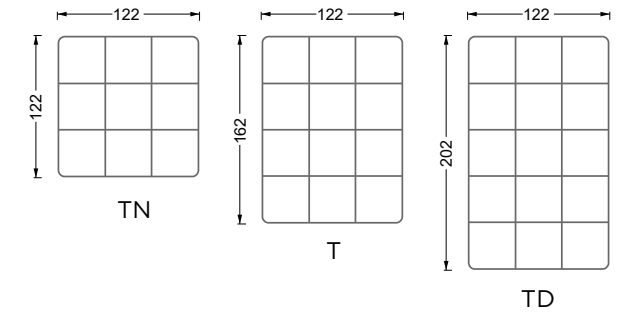

EDGY

Facts & Highlights

Optimal flexibility for a life that never stands still:

- Modular system based on a 40 cm grid with 4 seat depths: 82/122/162/202 cm and 4 module widths: 82/122/162/202 cm
- Highly-adaptable thanks to removable/repositionable backrests
- Choice of fixed backrests or flexible support rollers with "roll-back effect"
- Creative freedom: select an exciting mix of fabrics for your seating and backrests

EDGY C 107 D >122 CM ↑ 82 CM ▲ 40 CM
STOFF • FABRIC • TISSU 64 1985 cashmere

EDGY 107 T-TN-U-TD-RK-RE-RM-SREK
> 432 CM ↑ 297 CM ▲ 72 CM
STOFF • FABRIC • TISSU 64 1985 cashmere

EDGY L 107 LI > 390 CM ↑ 215 CM ▲ 72 CM
STOFF • FABRIC • TISSU 65 9687 platin | 63 1584 grey drops

EDGY F 107 >270 CM ↑ 135 CM ▲ 72 CM
STOFF • FABRIC • TISSU 61 9426 enzianblau | 63 1524 blue drops

EDGY C 107 D >122 CM ↑ 82 CM ▲ 40 CM
STOFF • FABRIC • TISSU 61 9426 enzianblau

ELEMENTS

The various combinable seating modules and backrests offer countless layout options. Design a sofa to suit every possible lifestyle.