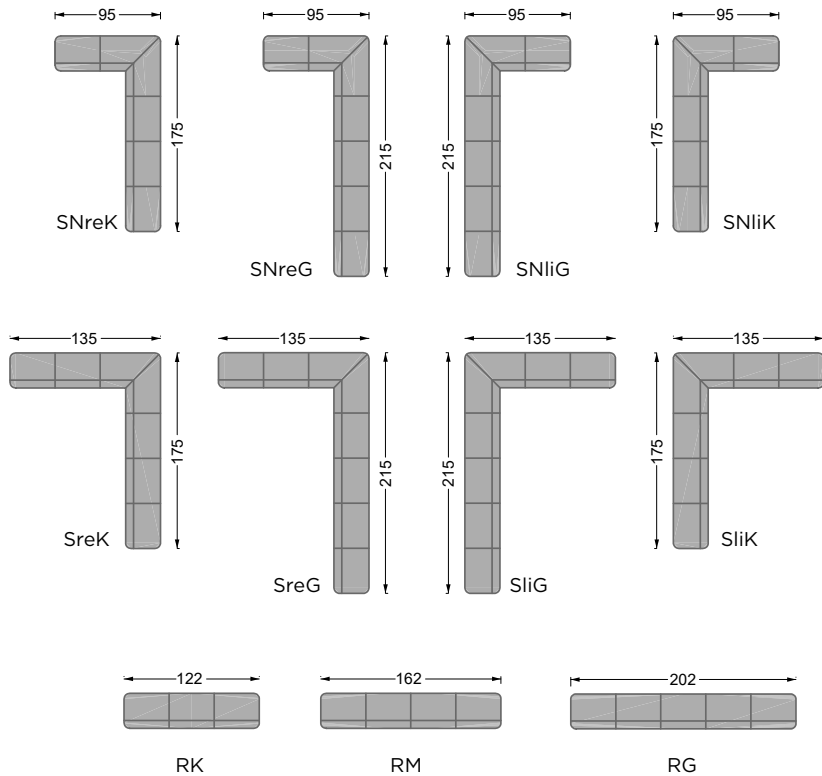

Bretz

EDGY

In a new seat depth

Edgy is a celebration of design. Inspired by the 80's game Tetris, Edgy is based on a system of cuboids which can be endlessly added to and repositioned to meet changing needs. The interplay of different module depths: 82 / 122 / 162 / 202 cm enables a flexible solution for every room. Its functionality, clean lines and easy adaptability cater perfectly to the urban lifestyle. With its rounded edges and well-designed upholstery, its superior comfort is palpable. Uncomplicated, spontaneous and without limits - that's life with Edgy.

EDGY

Facts & Highlights

Optimal flexibility for a life that never stands still:

- Modular system based on a 40 cm grid with 4 seat depths: 82/122/162/202 cm and 4 module widths: 82/122/162/202 cm
- Highly-adaptable thanks to removable/repositionable backrests
- Choice of fixed backrests or flexible support rollers with "roll-back effect"
- Creative freedom: select an exciting mix of fabrics for your seating and backrests

EDGY C 107 D >122 CM ↑ 82 CM ▲ 40 CM
STOFF • FABRIC • TISSU 64 1985 cashmere

EDGY 107 T-TN-U-TD-RK-RE-RM-SREK
> 432 CM ↑ 297 CM ▲ 72 CM
STOFF • FABRIC • TISSU 64 1985 cashmere

EDGY L 107 LI > 390 CM ↑ 215 CM ▲ 72 CM
STOFF • FABRIC • TISSU 65 9687 platin | 63 1584 grey drops

EDGY F 107 >270 CM ↑ 135 CM ▲ 72 CM
STOFF • FABRIC • TISSU 61 9426 enzianblau | 63 1524 blue drops

EDGY C 107 D >122 CM ↑ 82 CM ▲ 40 CM
STOFF • FABRIC • TISSU 61 9426 enzianblau

ELEMENTS

The various combinable seating modules and backrests offer countless layout options. Design a sofa to suit every possible lifestyle.