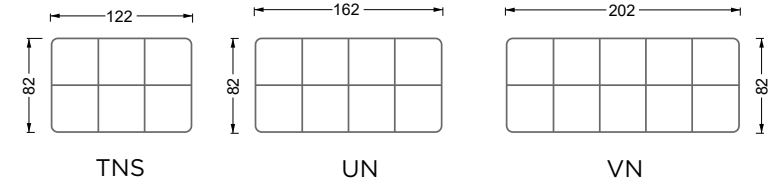

EDGY

Facts & Highlights

Optimal flexibility for a life that never stands still:

- Modular system based on a 40 cm grid with 4 seat depths: 82/122/162/202 cm and 4 module widths: 82/122/162/202 cm
- Highly-adaptable thanks to removable/repositionable backrests
- Choice of fixed backrests or flexible support rollers with "roll-back effect"
- Creative freedom: select an exciting mix of fabrics for your seating and backrests

EDGY C 107 D >122 CM ↑ 82 CM ▲ 40 CM
STOFF • FABRIC • TISSU 64 1985 cashmere

EDGY 107 T-TN-U-TD-RK-RE-RM-SREK
> 432 CM ↑ 297 CM ▲ 72 CM
STOFF • FABRIC • TISSU 64 1985 cashmere

EDGY L 107 LI > 390 CM ↑ 215 CM ▲ 72 CM
STOFF • FABRIC • TISSU 65 9687 platin | 63 1584 grey drops

EDGY F 107 >270 CM ↑ 135 CM ▲ 72 CM
STOFF • FABRIC • TISSU 61 9426 enzianblau | 63 1524 blue drops

EDGY C 107 D >122 CM ↑ 82 CM ▲ 40 CM
STOFF • FABRIC • TISSU 61 9426 enzianblau

ELEMENTS

The various combinable seating modules and backrests offer countless layout options. Design a sofa to suit every possible lifestyle.