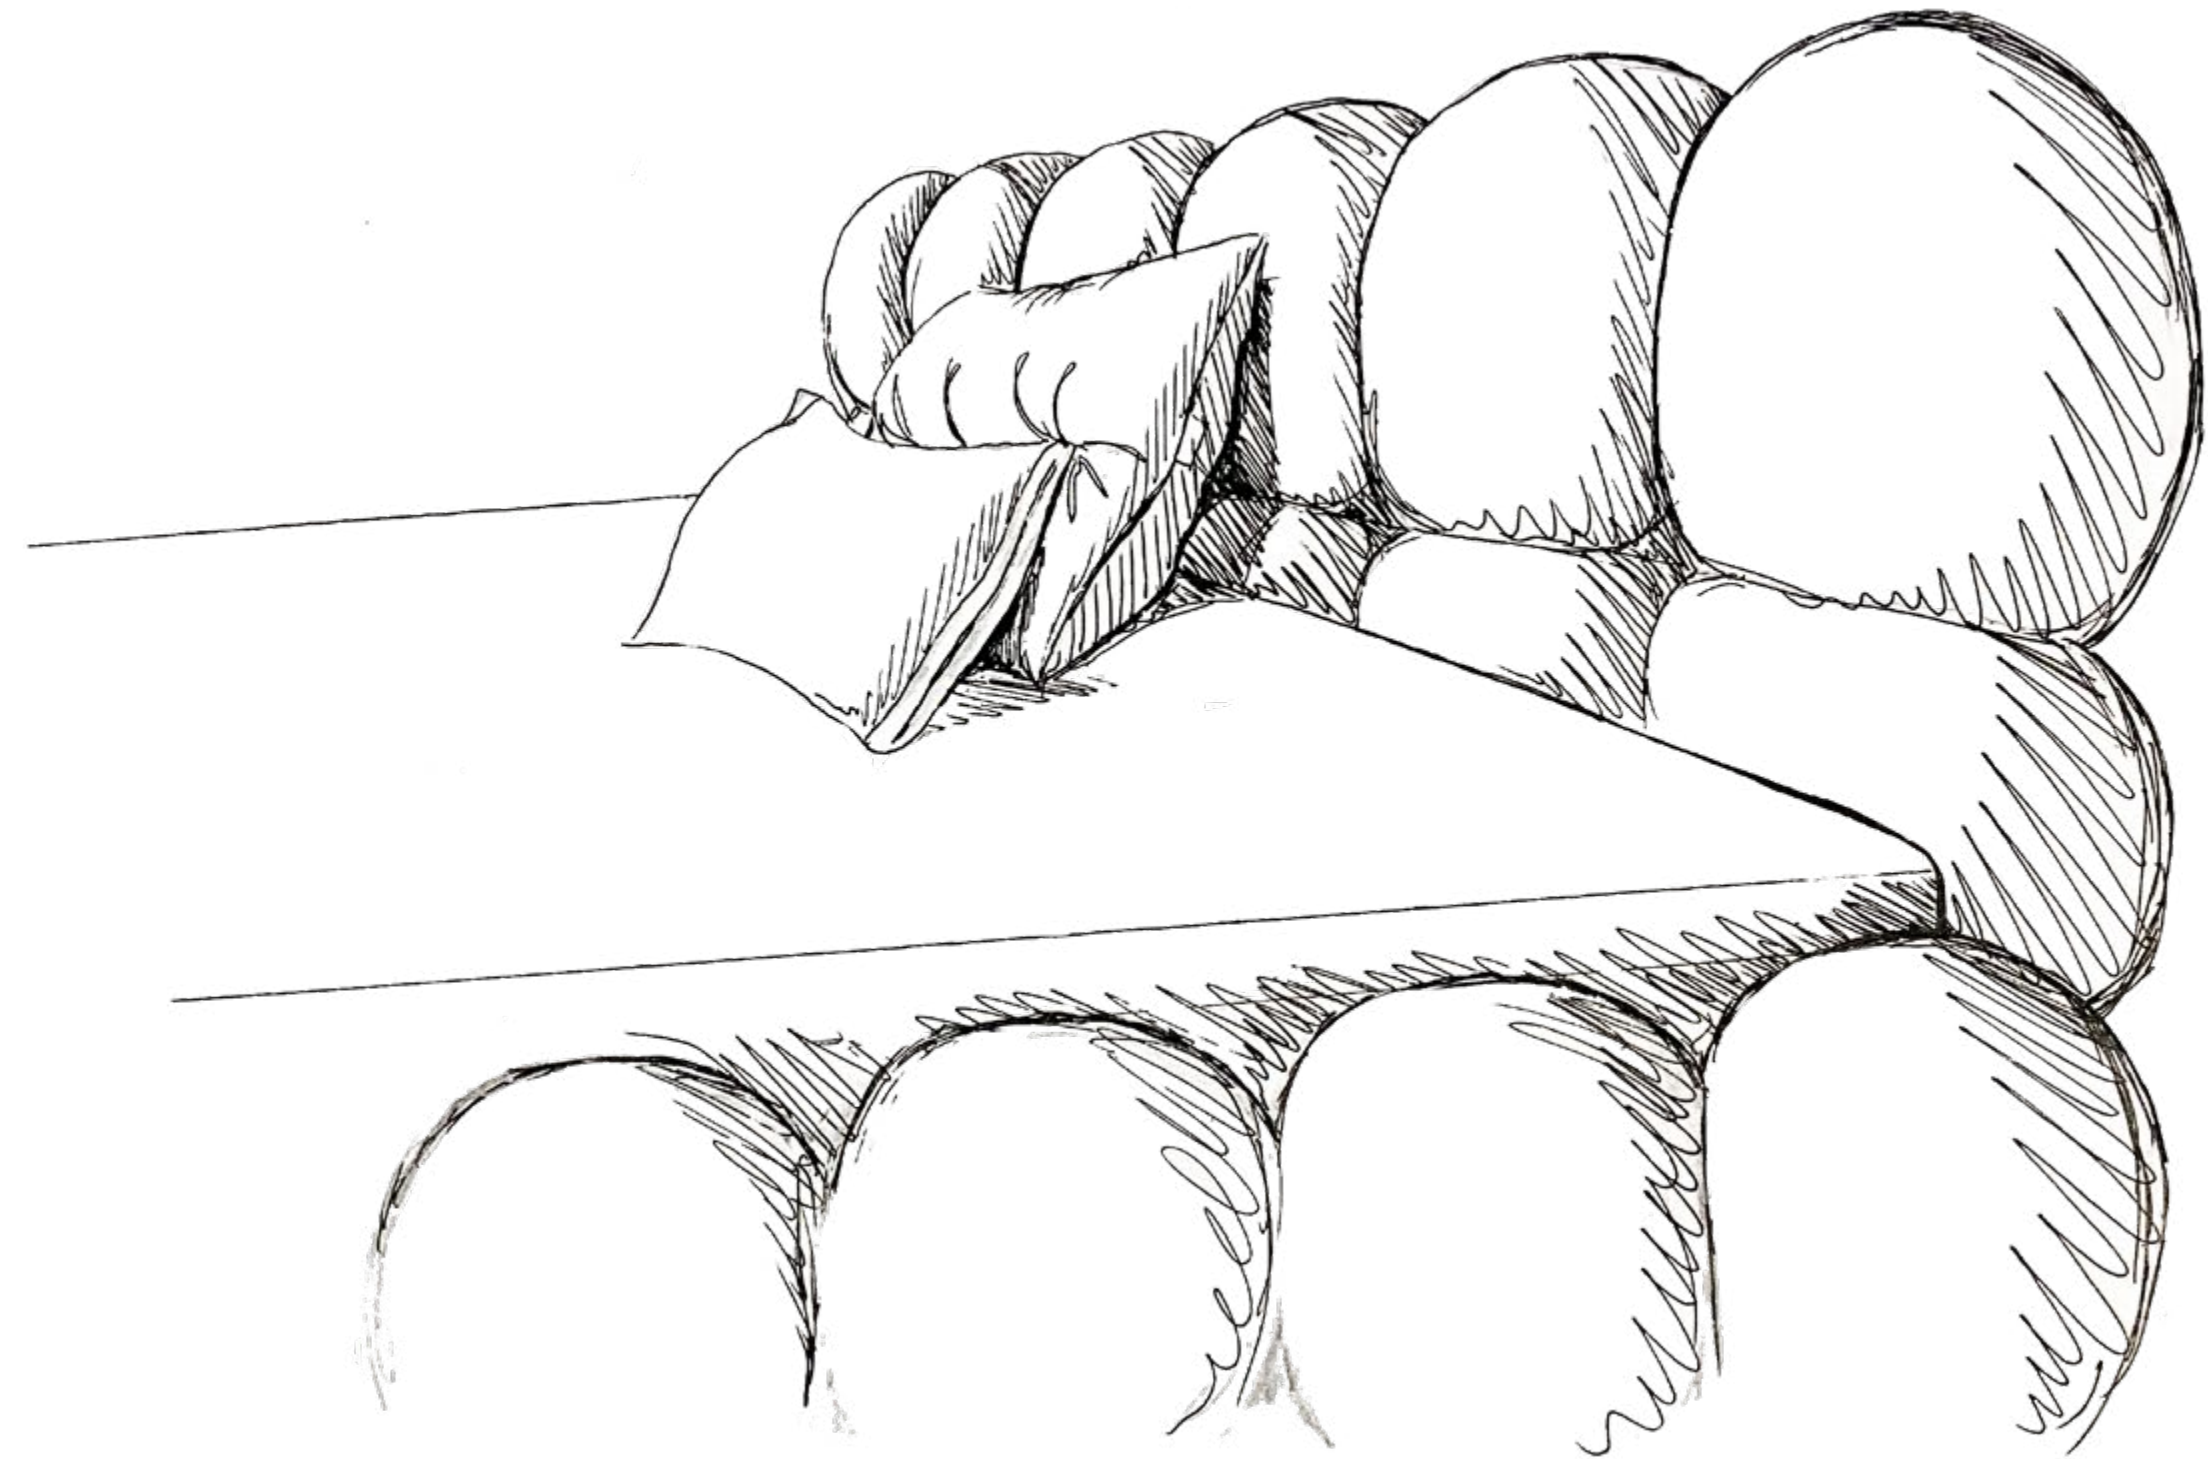

The Design

Balaaoo is a reference to the Portuguese word for balloon - a word that evokes memories of our childhood, carefree light-heartedness and freedom. The name refers to the bulbous stitching of the body elements, which resemble a sequence of bulging balloons and carry us gently - perhaps even beyond our own horizon.

This softness allows dream and reality to glide into one another.

At first glance, the bed's cassette design appears to be a rather classic rectangular grid. On closer inspection, however, its dissolution into a softer, more sensual design language becomes apparent - this already starts with the frame: Hidden inside is a solid wooden frame, which already defines the curves of the individual bubbles in a two-dimensional direction. A high-quality, 3D-milled premium foam is glued to this and covered with a thick upholstery fleece. This creates the three-dimensional volume.

Then, the bed is given its clothes: the cover of the bed is carefully crimped on each individual bubble before it is upholstered so that the fabric can mould perfectly to the structure. This gives the bed its characteristic curves and is decisive for its visual and tactile softness. Like every piece from our manufactory, the Balaa bed is a unique piece of design and completely upholstered by hand.

Facts & Highlights

- The Balao bed can be upholstered in all covers from the Bretz fabric collection, as well as with suitable third-party fabrics.
- Multi-layered, elaborately 3D-milled premium foam construction over a solid wooden frame.
- Each piece is made by hand and is therefore unique.
- The bed can be ordered with a sprung wooden frame, point-elastic cold foam mattress or box spring system.
- The bed is available for mattress widths of 160, 180 and 200 cm as well as in extra lengths of 210 and 220 cm.