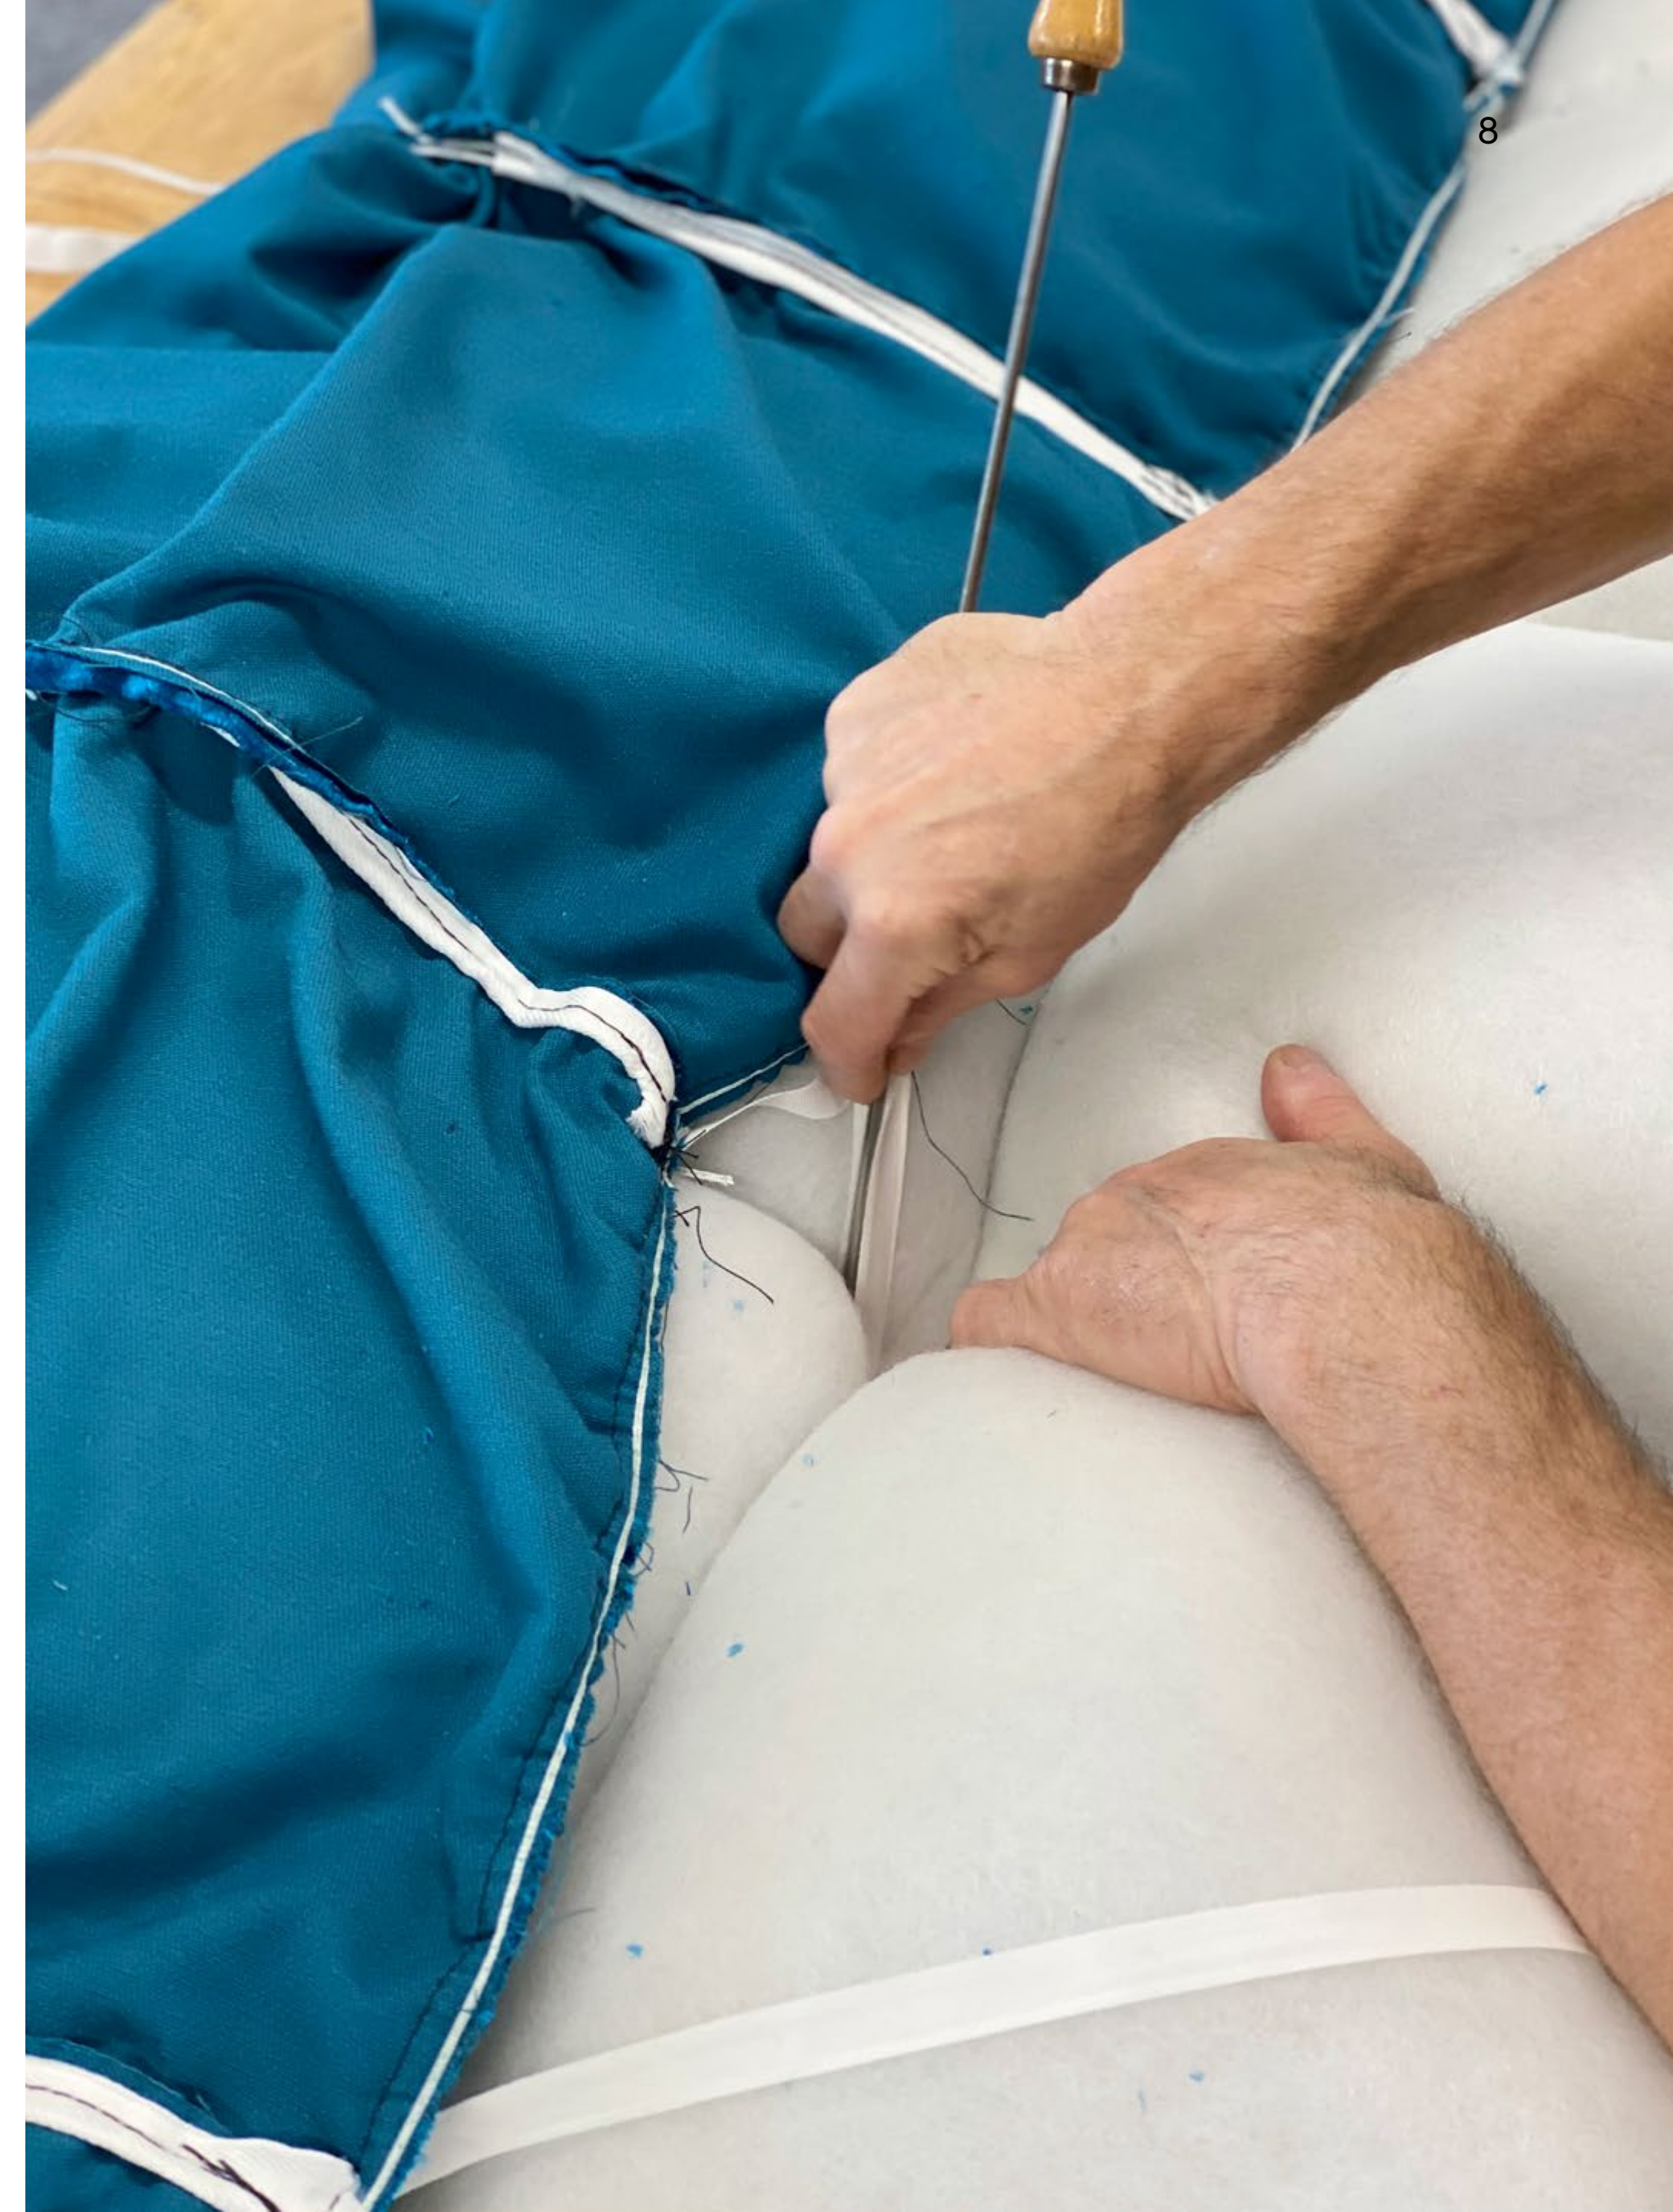

The moulded, rounded foams and the deep-pile, luxurious longhair mohair cover make the bed inviting, soft and infinitely cosy. Even the way in which the premium foams of the upholstered bed are moulded follows the principle: no corners or edges, please.

This softness allows dream and reality to glide into one another.

At first glance, the bed's cassette design appears to be a rather classic rectangular grid. On closer inspection, however, its dissolution into a softer, more sensual design language becomes apparent - this already starts with the frame: Hidden inside is a solid wooden frame, which already defines the curves of the individual bubbles in a two-dimensional direction. A high-quality, 3D-milled premium foam is glued to this and covered with a thick upholstery fleece. This creates the three-dimensional volume.

Then, the bed is given its clothes: the cover of the bed is carefully crimped on each individual bubble before it is upholstered so that the fabric can mould perfectly to the structure. This gives the bed its characteristic curves and is decisive for its visual and tactile softness. Like every piece from our manufactory, the Balaa bed is a unique piece of design and completely upholstered by hand.