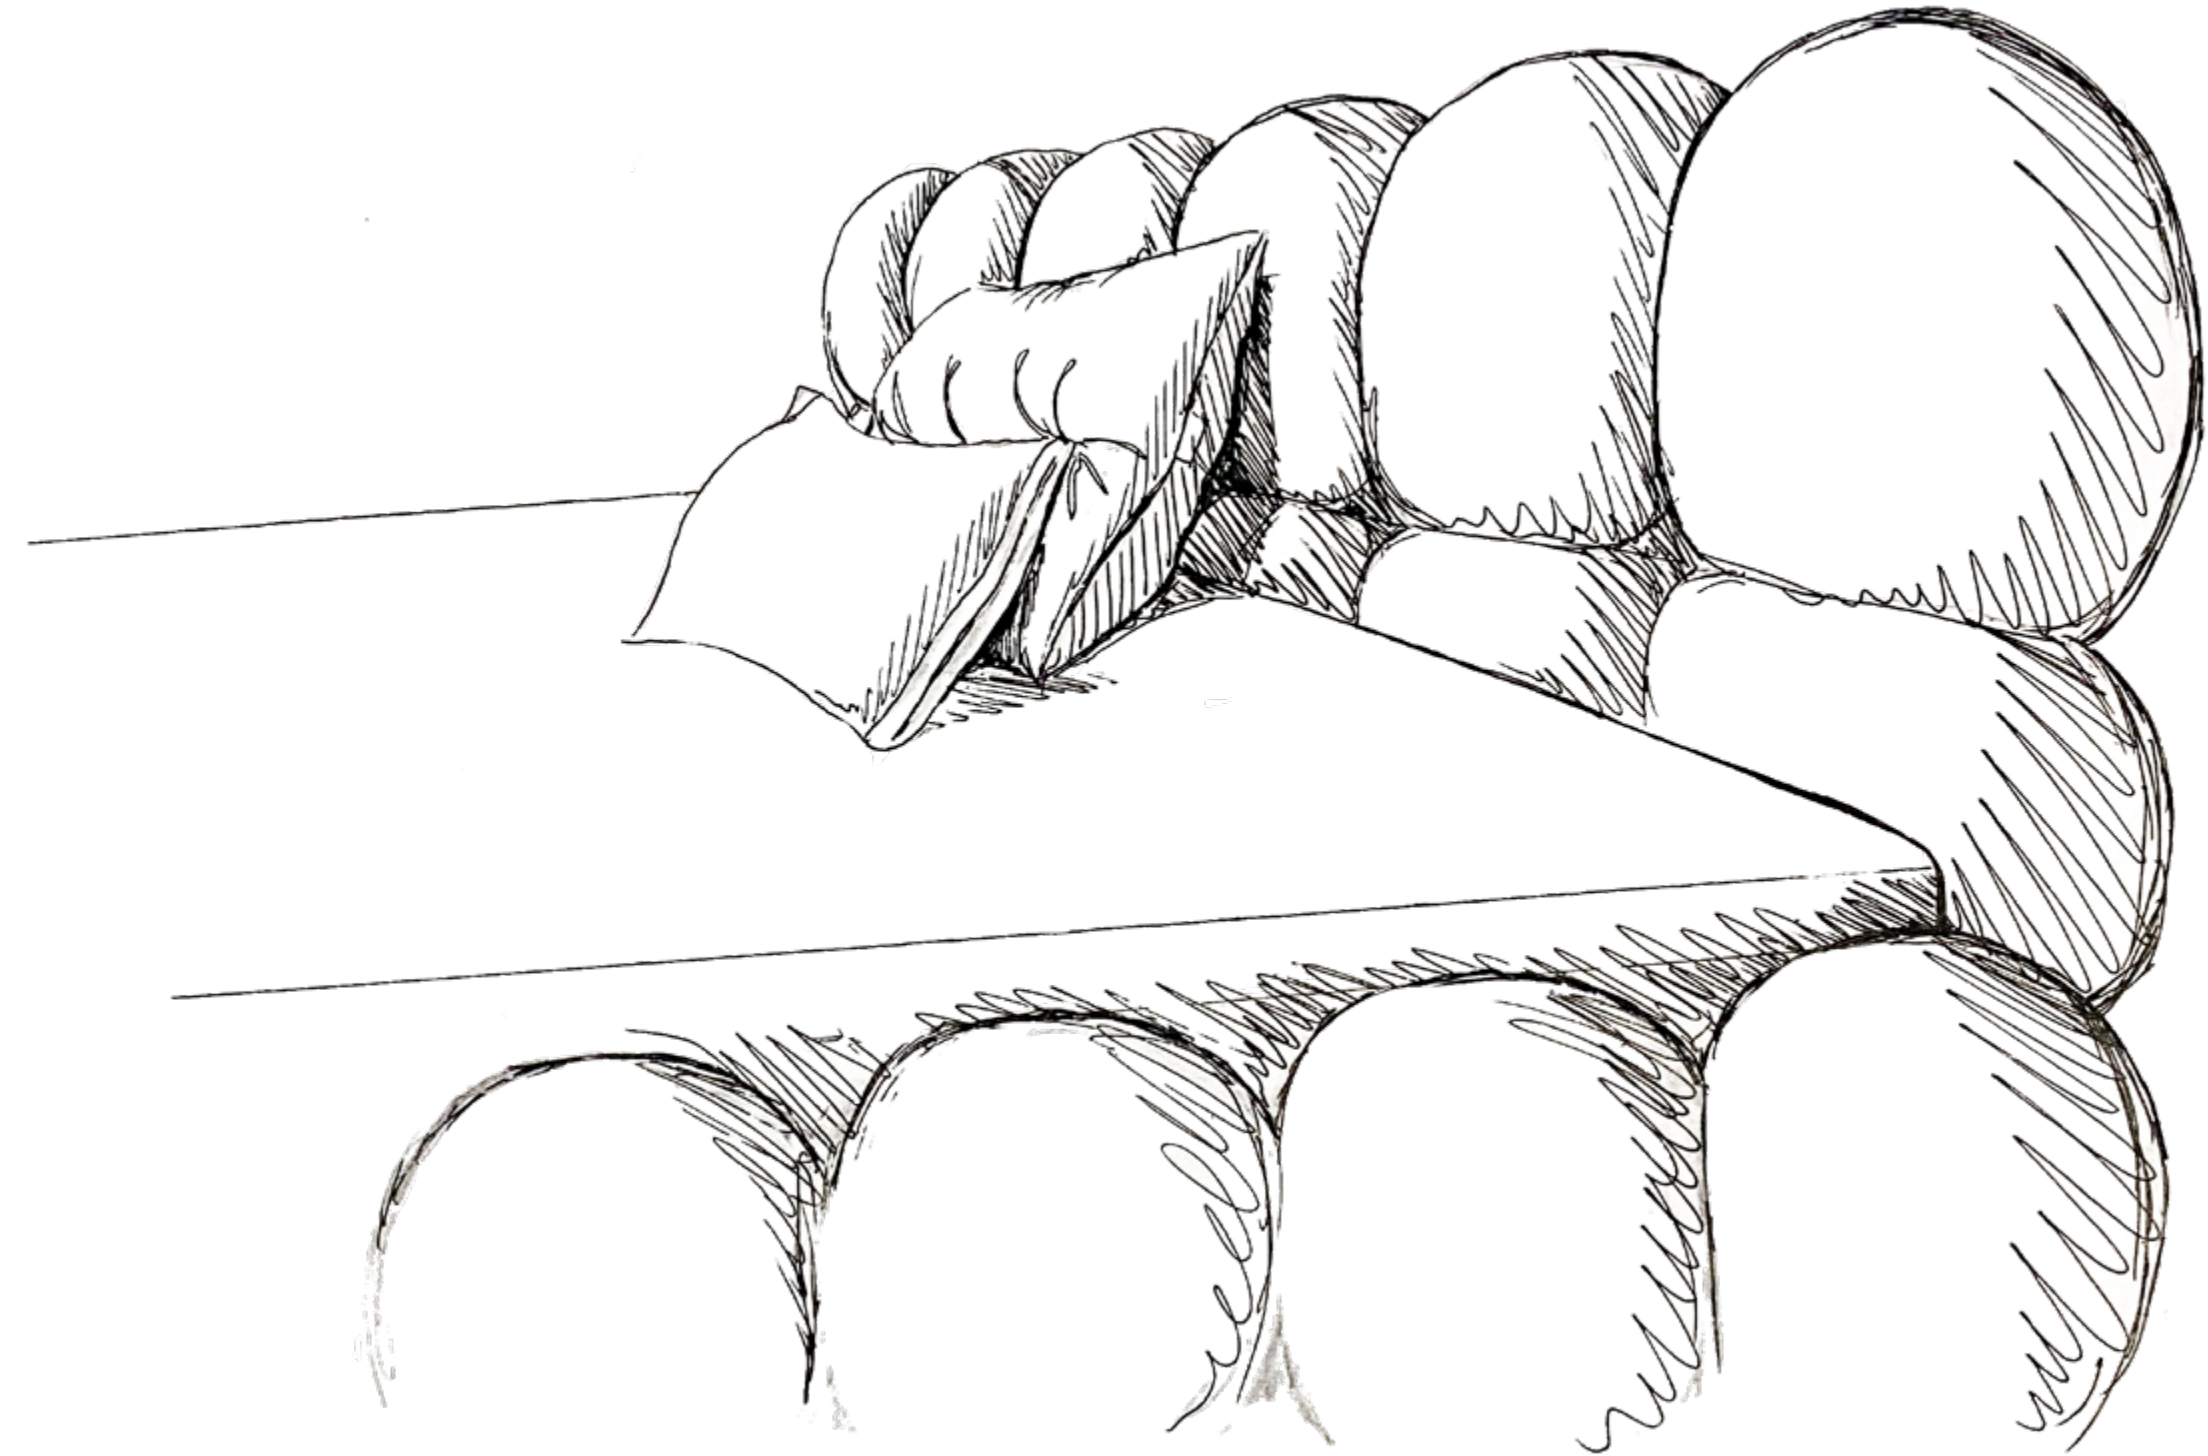

bretz.com | bretz.media

True Characters

Balaaoo is a reference to the Portuguese word for balloon - a word that evokes memories of our childhood, carefree light-heartedness and freedom. The name refers to the bulbous stitching of the body elements, which resemble a sequence of bulging balloons and carry us gently - perhaps even beyond our own horizon.

The particularly fascinating dreams are not linear, but multidimensional, almost real. The Balao bed reminds us that not only is anything possible in dreams, but that reality can also stretch the boundaries of the ordinary.

Facts & Highlights

- The Balao bed can be upholstered in all covers from the Bretz fabric collection, as well as with suitable third-party fabrics.
- Multi-layered, elaborately 3D-milled premium foam construction over a solid wooden frame.
- Each piece is made by hand and is therefore unique.
- The bed can be ordered with a sprung wooden frame, point-elastic cold foam mattress or box spring system.
- The bed is available for mattress widths of 160, 180 and 200 cm as well as in extra lengths of 210 and 220 cm.

Like soap bubbles that never burst, the round, upholstered elements unfurl in all directions and gently envelop the slumberers. Even the way in which the premium foams of the upholstered bed are moulded follows the principle: no corners or edges, please. This softness allows dream and reality to glide into one another.